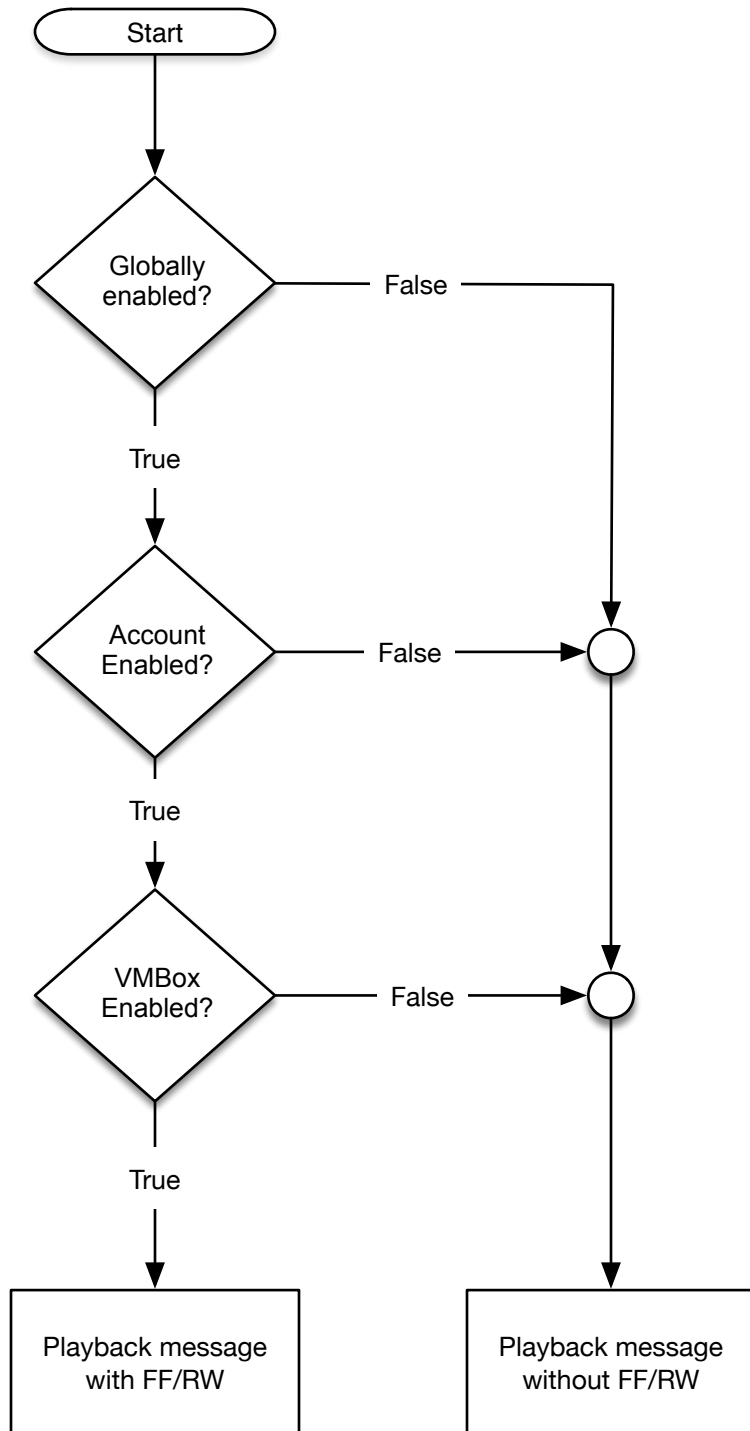

Project:	Kazoo - VM FF/RW			reper.io	
Title:	Enable Logic				
Date:	20190514	Revision:	1.01	Drawn by:	Sheet:
				NMM	1

Notes:

Default for all config values is false (if missing)