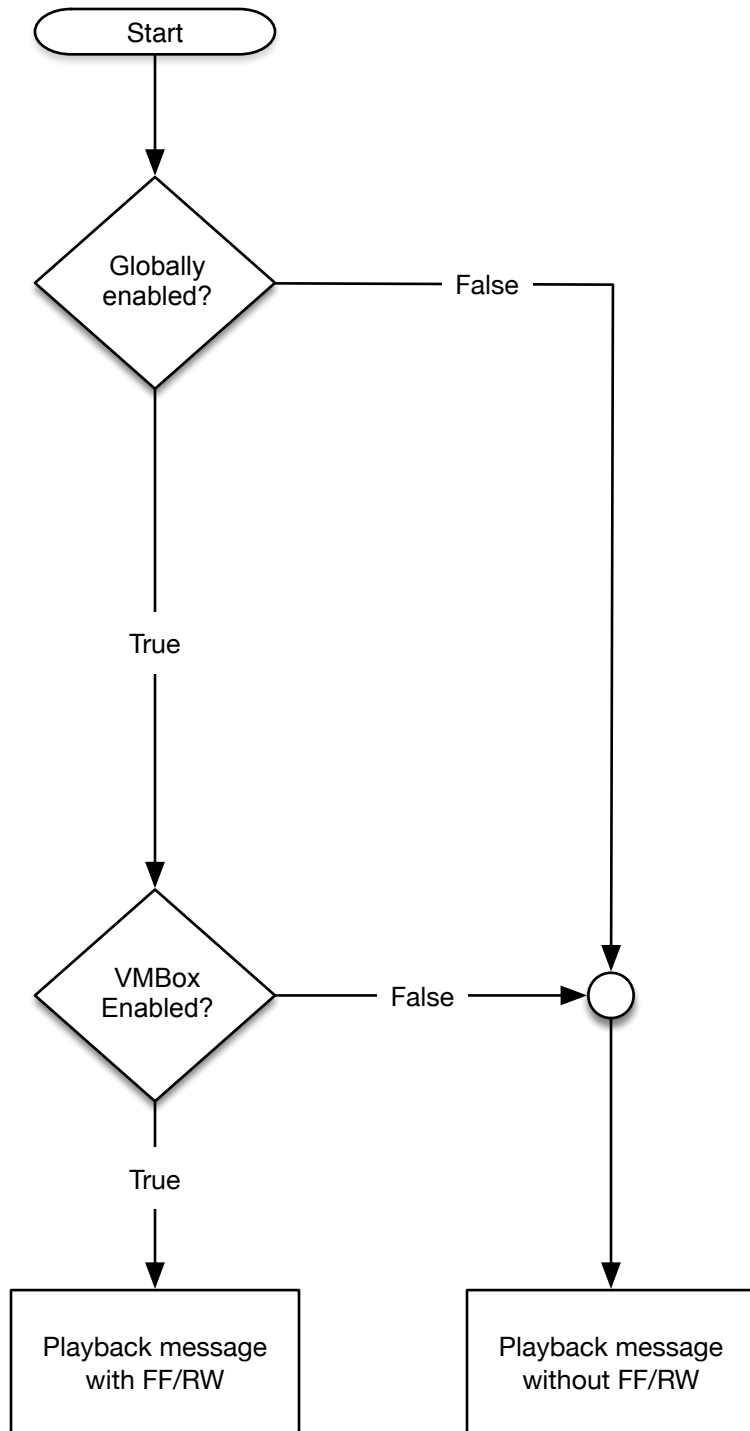

Project:	Kazoo - VM FF/RW			reper.io	
Title:	Enable Logic				
Date:	20190515	Revision:	1.02	Drawn by:	Sheet:
				NMM	1

Notes:

Default for all config values is false (if missing)