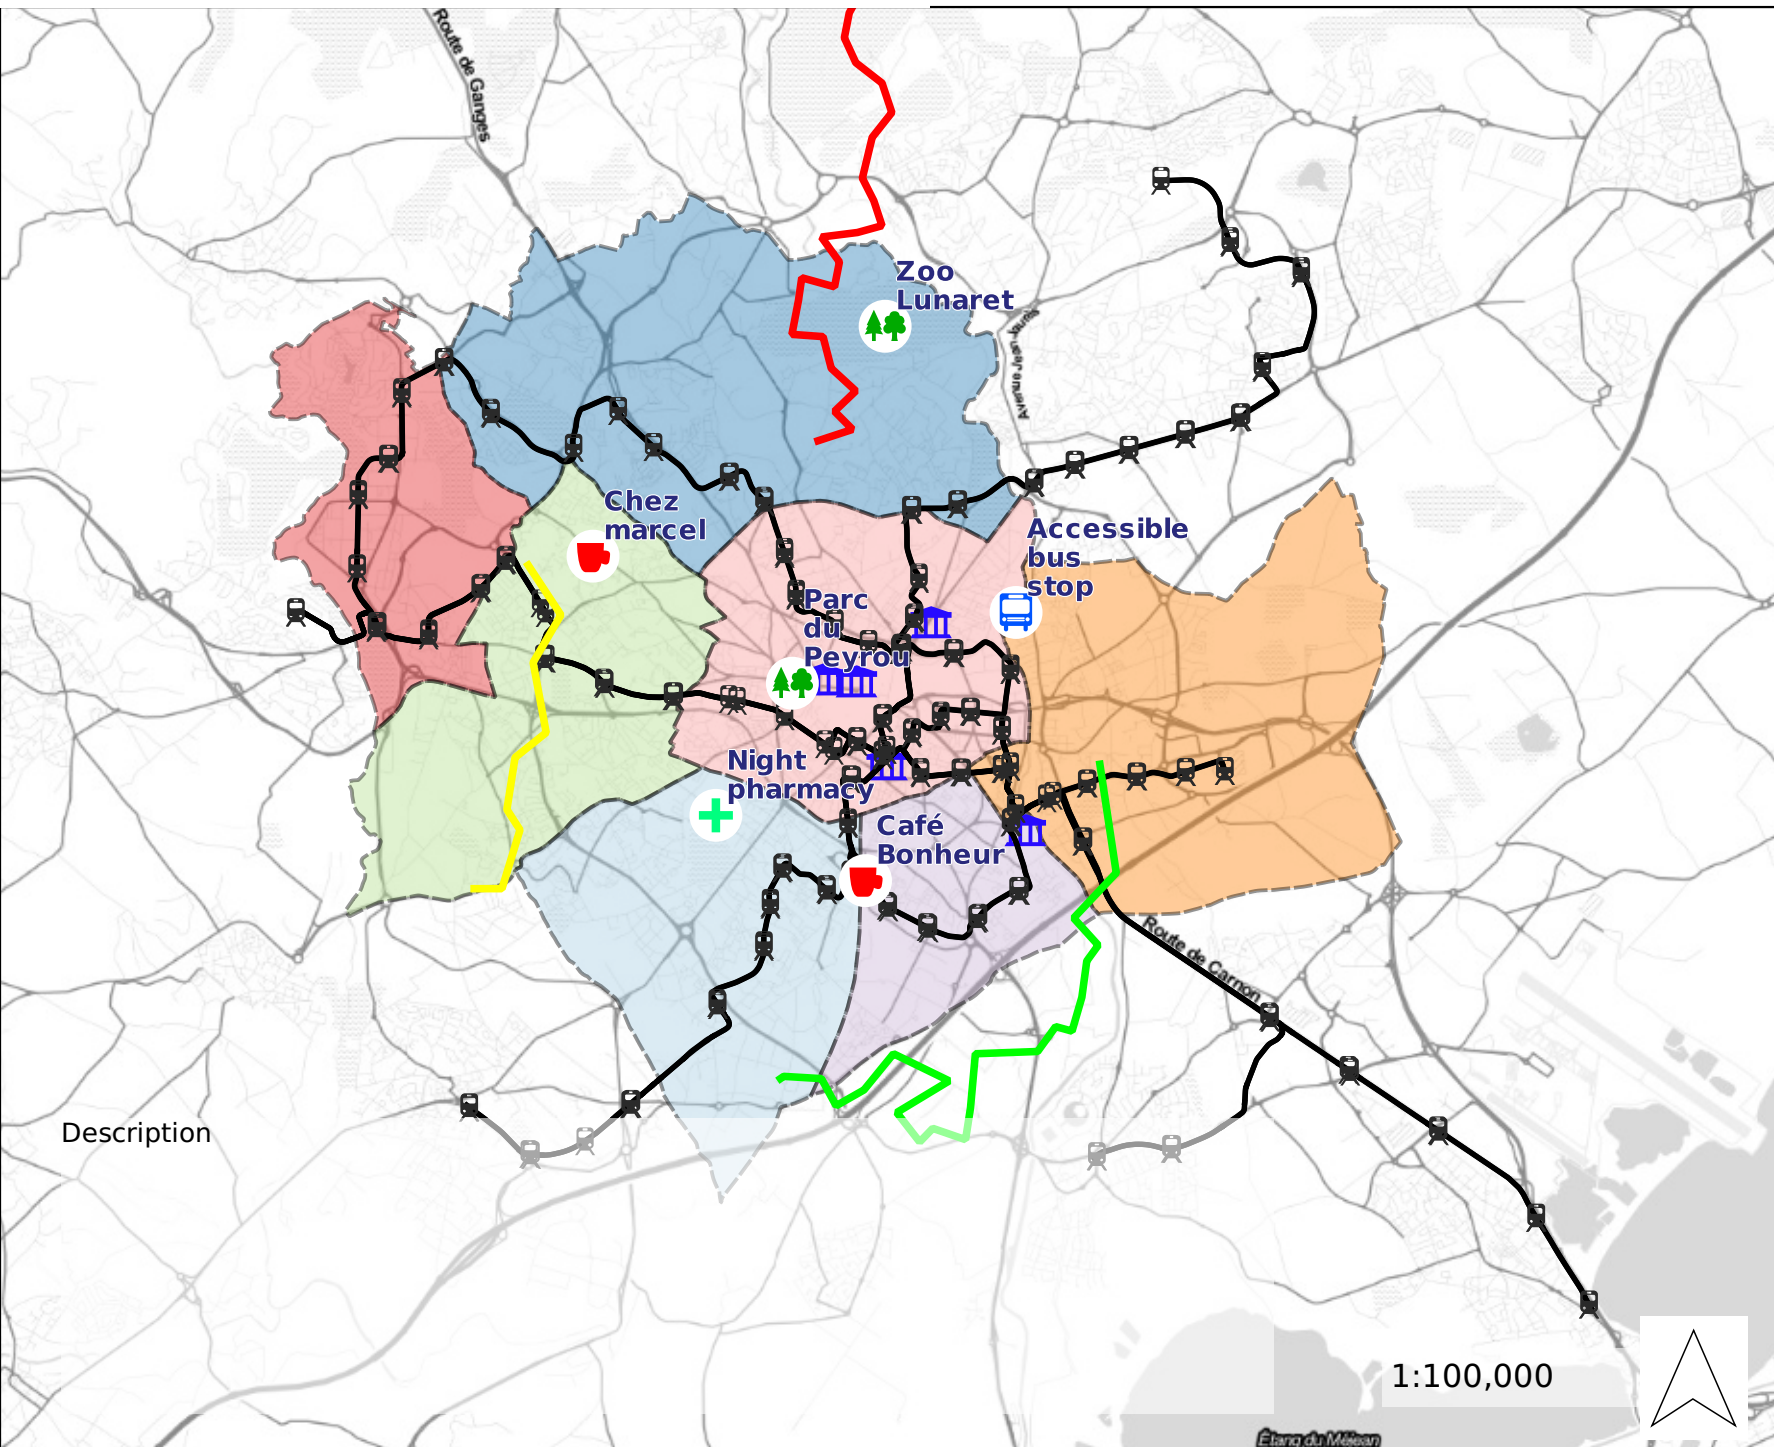

# Map's title

### Bicycle rides

- easy
- normal
- difficult

### areas\_of\_interest

- checked
- not checked
- bus\_stops

### Quartiers

- CROIX D'ARGENT
- HOPITAUX-FACULTES
- LES CEVENNES
- MONTPELLIER CENTRE
- MOSSON
- PORT MARIANNE
- PRES D'ARENE

Description

1:100,000

Étang du Méjan

Id	Date	Title	Description	Stop id
2	2015-04-16	Add a shelter	Add the new shelter to this tram stop, but keep maps and benches	1682209623
1	2015-04-14	Bench repair	Repair the 2 benches, and add some painting	126601804