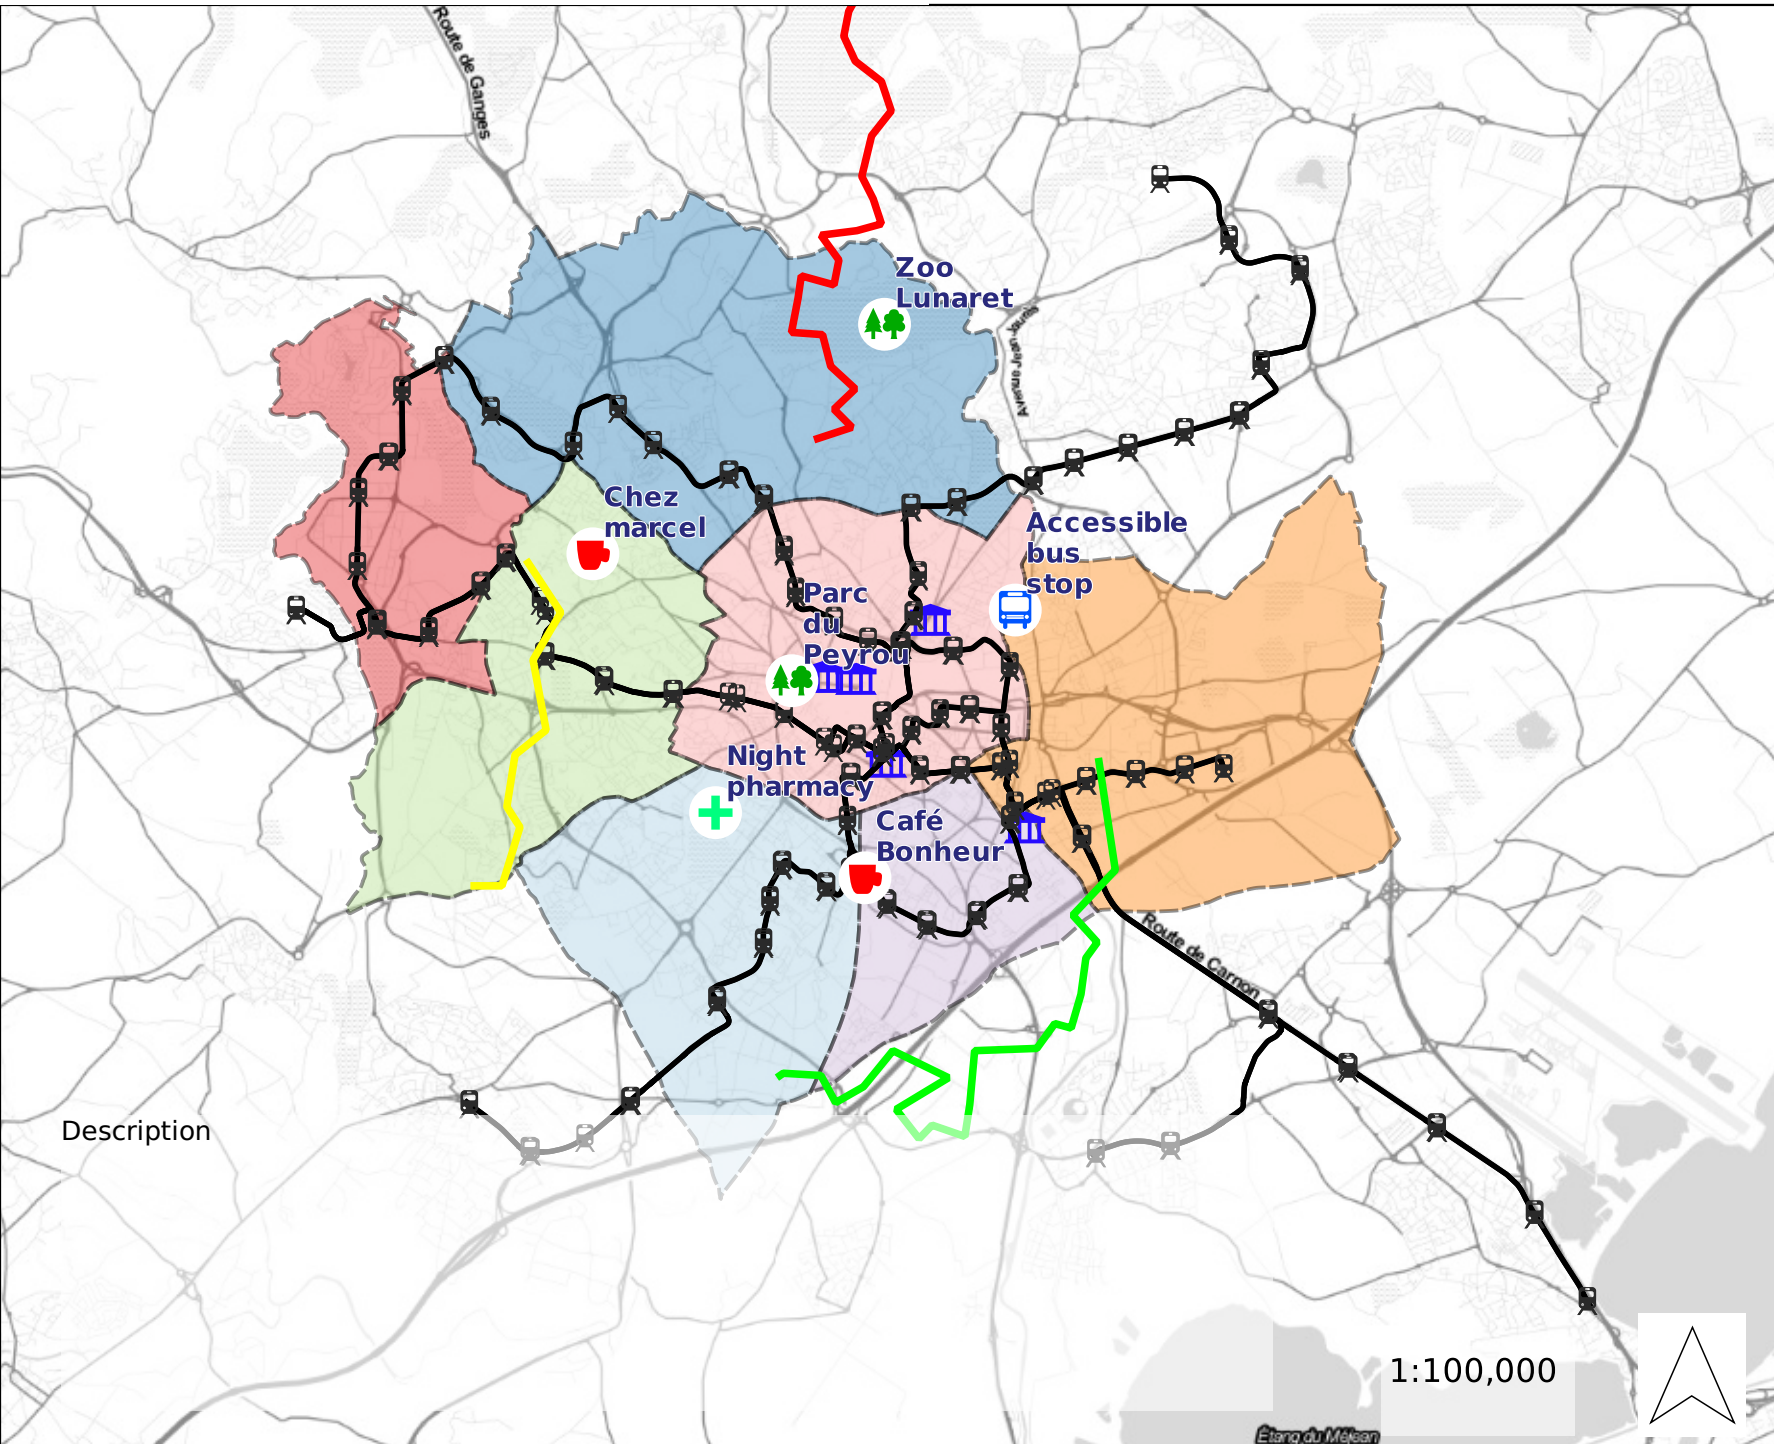

# Map's title

### areas\_of\_interest

- checked
- not checked

### bus\_stops

### Quartiers

- CROIX D'ARGENT
- HOPITAUX-FACULTES
- LES CEVENNES
- MONTPELLIER CENTRE
- MOSSON
- PORT MARIANNE
- PRES D'ARENE

Description

1:100,000

| Id | Date       | Title         | Description  | Stop id    |
|----|------------|---------------|--|------------|
| 1  | 2015-04-14 | Bench repair  | Repair the 2 benches, and add some painting                      | 126601804  |
| 2  | 2015-04-16 | Add a shelter | Add the new shelter to this tram stop, but keep maps and benches | 1682209623 |