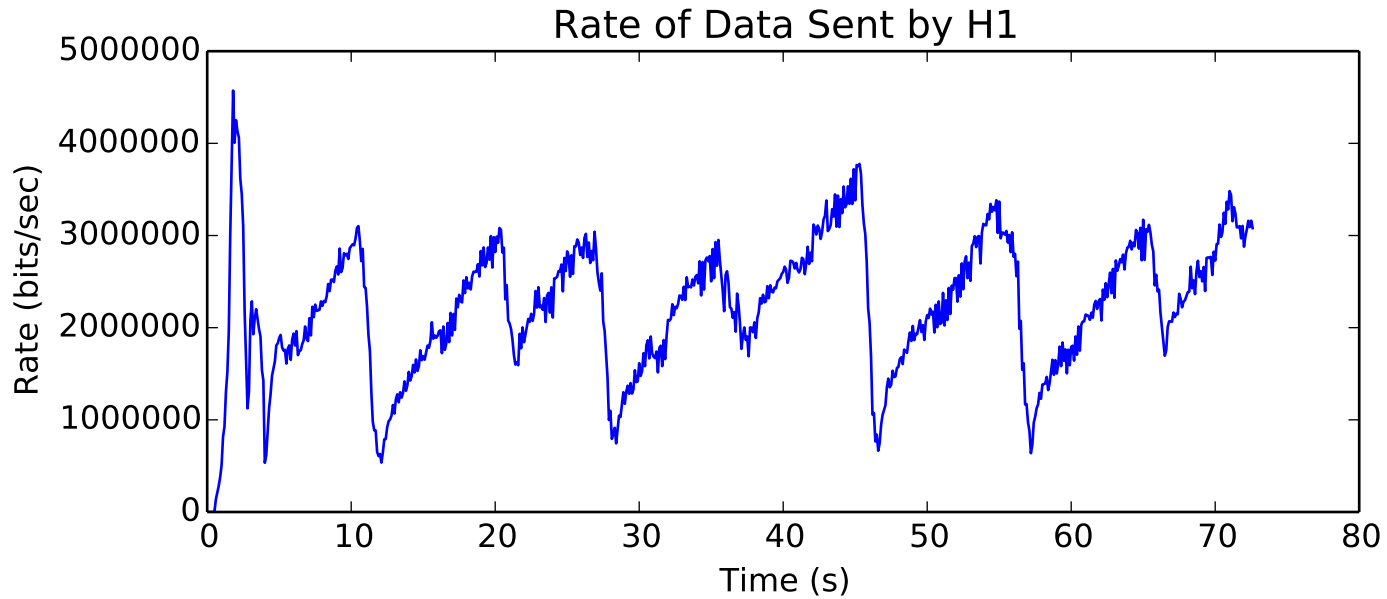

average Buffer Occupancy (bits) is 7348.98900319

average Rate (packets / second) is 269.136930988

### Rate of Sending Data Over Links

L0 average Rate (bits/second) is 2348119.66587  
L1 average Rate (bits/second) is 1937588.31895  
L2 average Rate (bits/second) is 2127267.78731  
L3 average Rate (bits/second) is 1868679.32742  
L4 average Rate (bits/second) is 2065706.5001  
L5 average Rate (bits/second) is 2342927.95644

Number of Packets Dropped on L5/H2 endpoint

average Rate (bits/sec) is 2231298.85191

Buffer Occupancy for L4/R3 endpoint

average Buffer Occupancy (bits) is 70922.9312729

average Number of Packets Dropped is 69.0