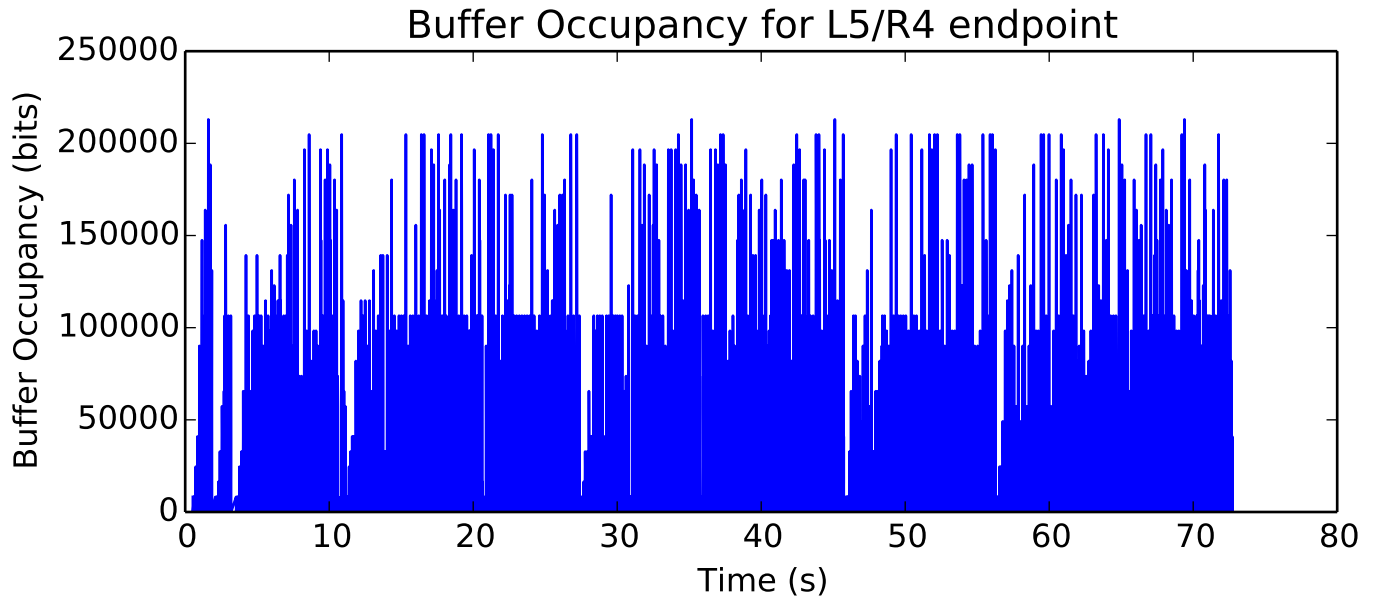

Number of Packets Dropped on L5/H2 endpoint

average Rate (bits/sec) is 2231298.85191

Buffer Occupancy for L4/R3 endpoint

average Buffer Occupancy (bits) is 70922.9312729

average Number of Packets Dropped is 69.0

average Rate (bits/sec) is 137798.108666

average Rate (bits/sec) is 2204769.73866

average Number of Packets Dropped is 43.0

average Buffer Occupancy (bits) is 7337.00177368

average Delay (seconds) is 0.170622449763

average Buffer Occupancy (bits) is 64068.2649369

average Number of Packets Dropped is 4.5

average Total Bits is 80830464.0

average Number of Packets Dropped is 4.0

average Rate (bits/sec) is 137488.503102