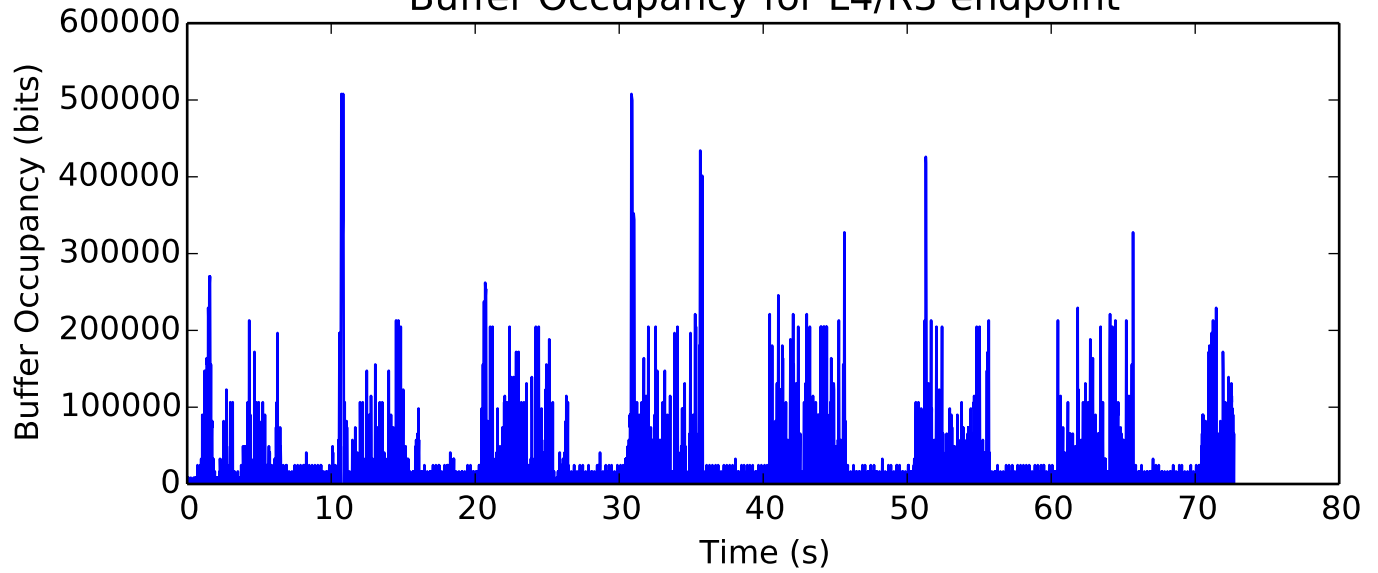

### Rate of Sending Data Over Links

L0 average Rate (bits/second) is 2348119.66587  
L1 average Rate (bits/second) is 1937588.31895  
L2 average Rate (bits/second) is 2127267.78731  
L3 average Rate (bits/second) is 1868679.32742  
L4 average Rate (bits/second) is 2065706.5001  
L5 average Rate (bits/second) is 2342927.95644

Number of Packets Dropped on L5/H2 endpoint

average Rate (bits/sec) is 2231298.85191

Buffer Occupancy for L4/R3 endpoint

average Buffer Occupancy (bits) is 70922.9312729

average Number of Packets Dropped is 69.0

average Rate (bits/sec) is 137798.108666

average Rate (bits/sec) is 2204769.73866

average Number of Packets Dropped is 43.0

average Buffer Occupancy (bits) is 7337.00177368

average Delay (seconds) is 0.170622449763