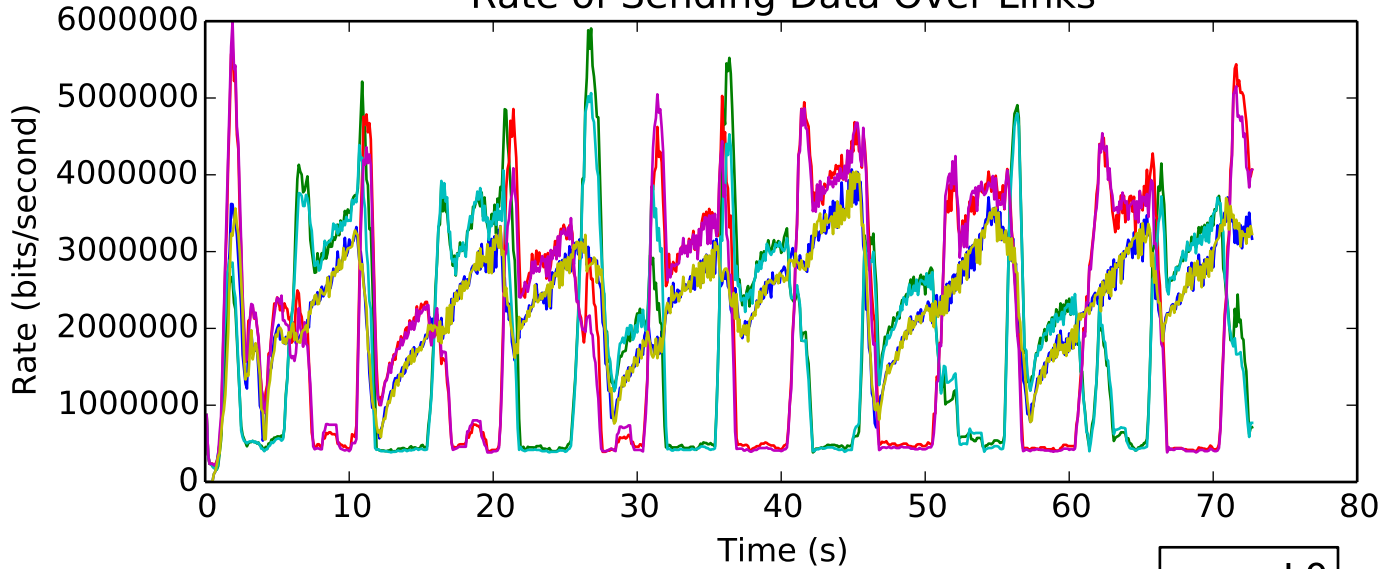

average Number of Packets Dropped is 108.0

Number of Packets Dropped on L5/R4 endpoint

L0 average Bits is 86081442.5259  
L1 average Bits is 68706866.9011  
L2 average Bits is 81831504.824  
L3 average Bits is 66203081.3267  
L4 average Bits is 79561158.6613  
L5 average Bits is 85935438.2413

average Buffer Occupancy (bits) is 7348.98900319

average Rate (packets / second) is 269.136930988

### Rate of Sending Data Over Links

L0 average Rate (bits/second) is 2348119.66587  
L1 average Rate (bits/second) is 1937588.31895  
L2 average Rate (bits/second) is 2127267.78731  
L3 average Rate (bits/second) is 1868679.32742  
L4 average Rate (bits/second) is 2065706.5001  
L5 average Rate (bits/second) is 2342927.95644

Number of Packets Dropped on L5/H2 endpoint

average Rate (bits/sec) is 2231298.85191

Buffer Occupancy for L4/R3 endpoint

average Buffer Occupancy (bits) is 70922.9312729

average Number of Packets Dropped is 69.0