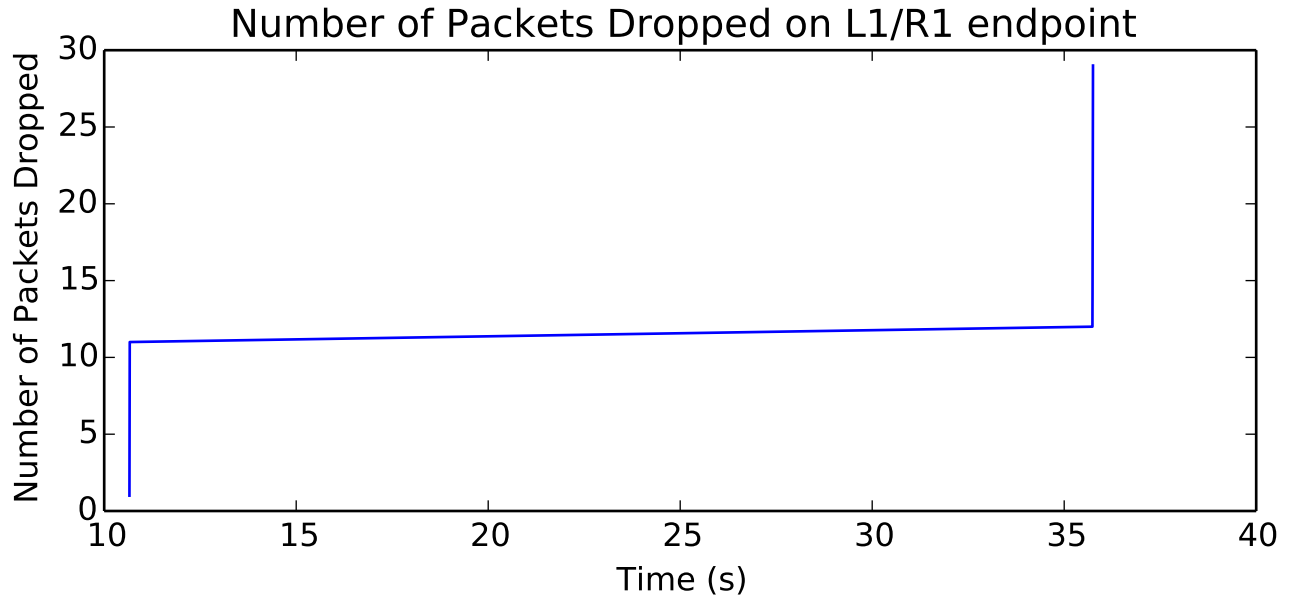

average Number of Packets Dropped is 15.0