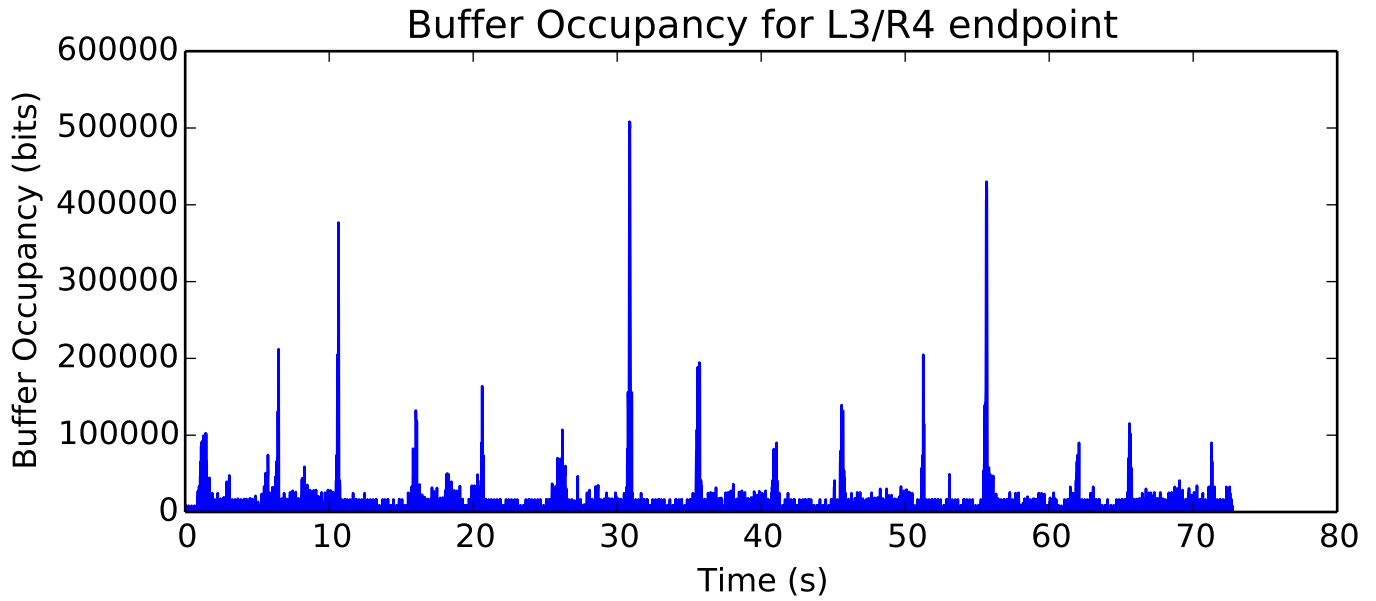

average Buffer Occupancy (bits) is 64068.2649369

average Number of Packets Dropped is 4.5

average Total Bits is 80830464.0

average Number of Packets Dropped is 4.0

average Rate (bits/sec) is 137488.503102

average Number of data packets received is 9867.0

average Total Bits is 5051904.0

average Buffer Occupancy (bits) is 72933.9430003

average Number of Packets Dropped is 15.0

average Buffer Occupancy (bits) is 18716.6785551

average Buffer Occupancy (bits) is 22679.6224025

average Window size is 54.1715072479

average Number of Packets Dropped is 40.0

average Total Bits is 81752064.0

average Buffer Occupancy (bits) is 123339.951983