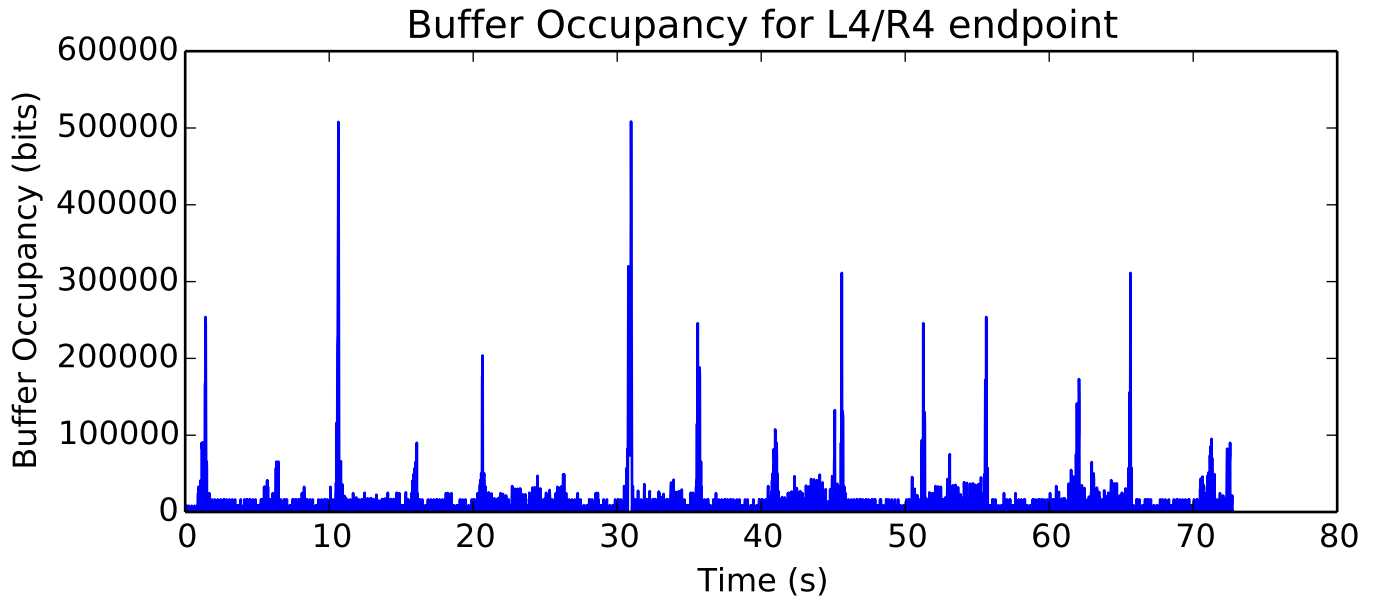

average Buffer Occupancy (bits) is 64068.2649369

average Number of Packets Dropped is 4.5

average Total Bits is 80830464.0

average Number of Packets Dropped is 4.0

average Rate (bits/sec) is 137488.503102

average Number of data packets received is 9867.0

average Total Bits is 5051904.0

average Buffer Occupancy (bits) is 72933.9430003

average Number of Packets Dropped is 15.0

average Buffer Occupancy (bits) is 18716.6785551

average Buffer Occupancy (bits) is 22679.6224025

average Window size is 54.1715072479

average Number of Packets Dropped is 40.0

average Total Bits is 81752064.0

average Buffer Occupancy (bits) is 123339.951983