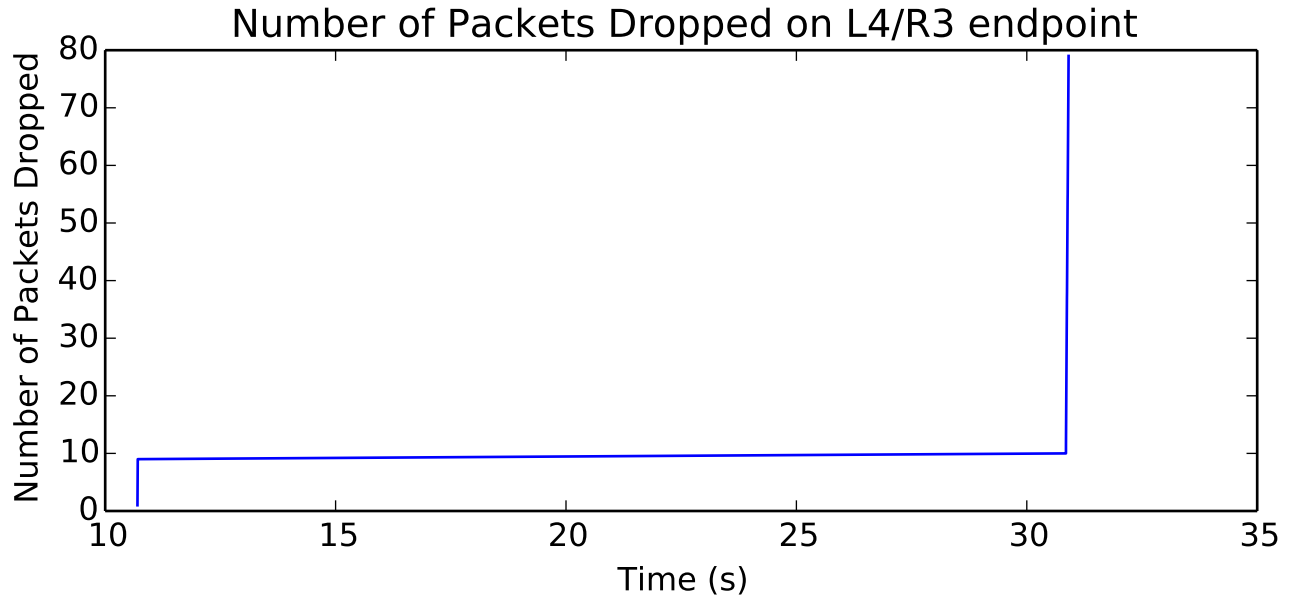

average Number of data packets received is 9867.0

average Total Bits is 5051904.0

average Buffer Occupancy (bits) is 72933.9430003

average Number of Packets Dropped is 15.0

average Buffer Occupancy (bits) is 18716.6785551

average Buffer Occupancy (bits) is 22679.6224025

average Window size is 54.1715072479

average Number of Packets Dropped is 40.0

average Total Bits is 81752064.0

average Buffer Occupancy (bits) is 123339.951983