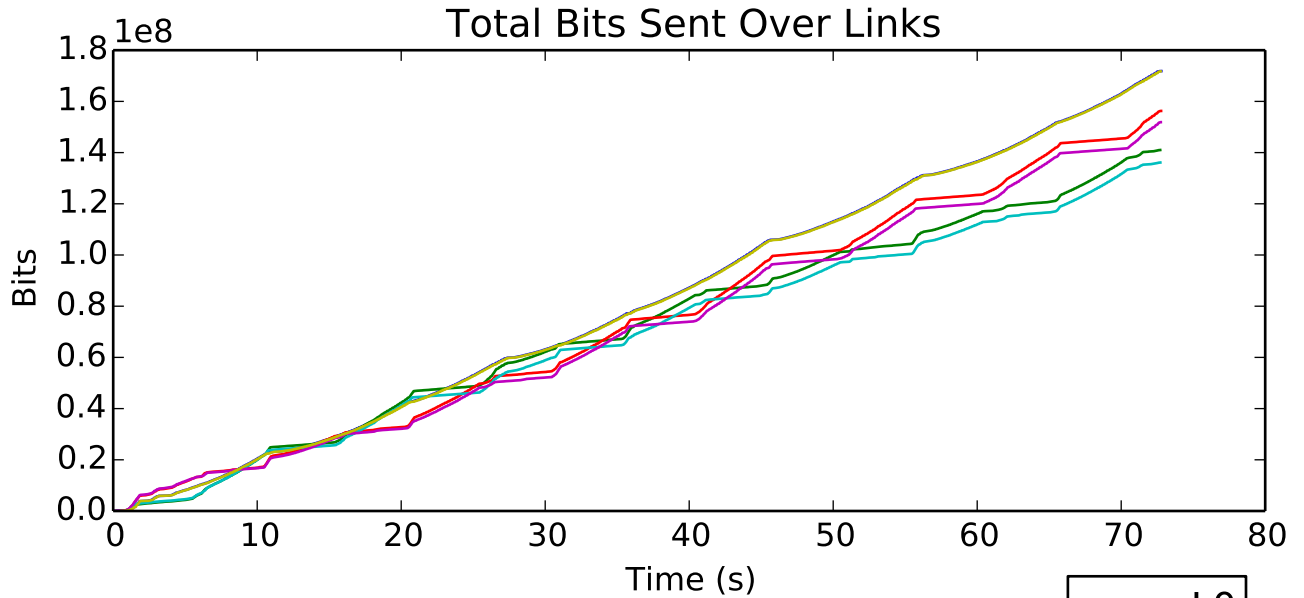

average Number of Packets Dropped is 108.0

Number of Packets Dropped on L5/R4 endpoint

L0 average Bits is 86081442.5259  
L1 average Bits is 68706866.9011  
L2 average Bits is 81831504.824  
L3 average Bits is 66203081.3267  
L4 average Bits is 79561158.6613  
L5 average Bits is 85935438.2413

average Buffer Occupancy (bits) is 7348.98900319

average Rate (packets / second) is 269.136930988

### Rate of Sending Data Over Links

L0 average Rate (bits/second) is 2348119.66587  
L1 average Rate (bits/second) is 1937588.31895  
L2 average Rate (bits/second) is 2127267.78731  
L3 average Rate (bits/second) is 1868679.32742  
L4 average Rate (bits/second) is 2065706.5001  
L5 average Rate (bits/second) is 2342927.95644

Number of Packets Dropped on L5/H2 endpoint

average Rate (bits/sec) is 2231298.85191

Buffer Occupancy for L4/R3 endpoint

average Buffer Occupancy (bits) is 70922.9312729

average Number of Packets Dropped is 69.0