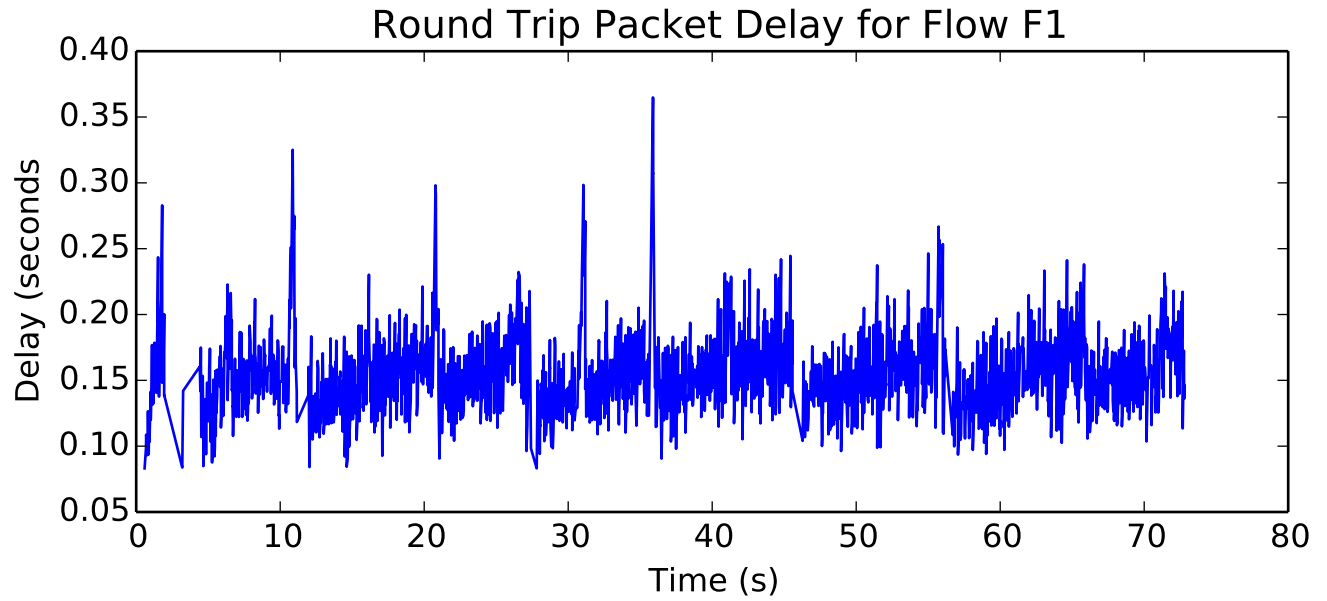

Number of Packets Dropped on L5/H2 endpoint

average Rate (bits/sec) is 2231298.85191

Buffer Occupancy for L4/R3 endpoint

average Buffer Occupancy (bits) is 70922.9312729

average Number of Packets Dropped is 69.0

average Rate (bits/sec) is 137798.108666

average Rate (bits/sec) is 2204769.73866

average Number of Packets Dropped is 43.0

average Buffer Occupancy (bits) is 7337.00177368

average Delay (seconds) is 0.170622449763

average Buffer Occupancy (bits) is 64068.2649369

average Number of Packets Dropped is 4.5

average Total Bits is 80830464.0

average Number of Packets Dropped is 4.0

average Rate (bits/sec) is 137488.503102