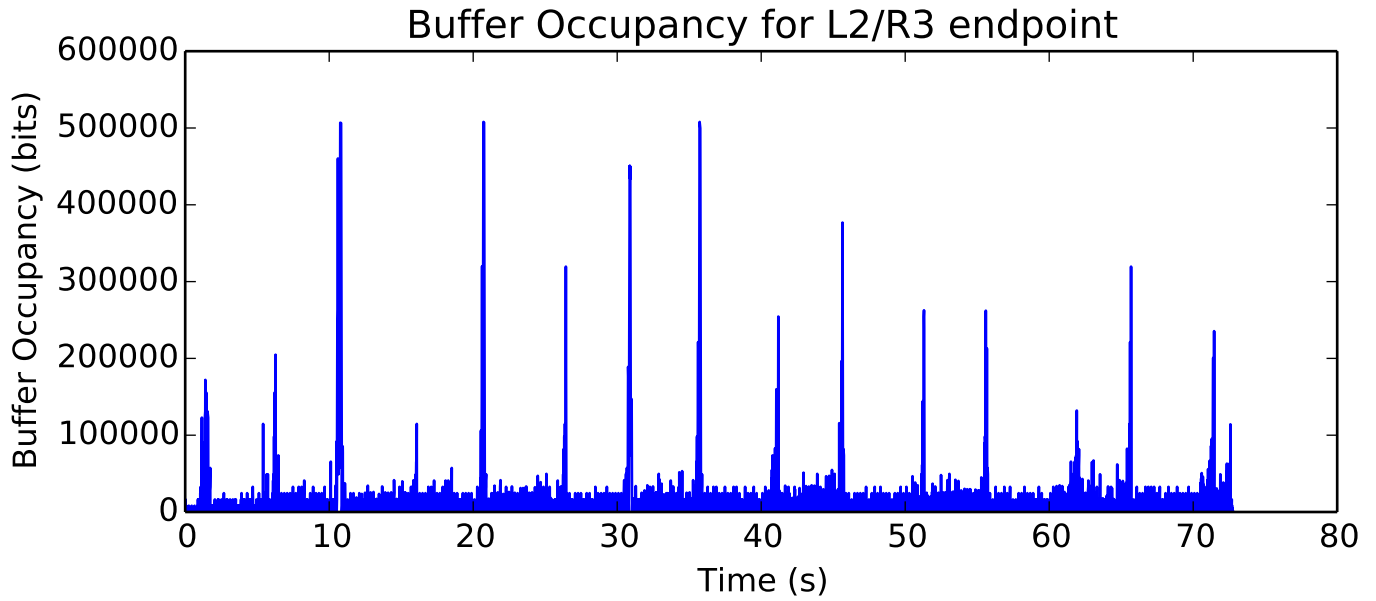

average Buffer Occupancy (bits) is 22679.6224025

average Window size is 54.1715072479

average Number of Packets Dropped is 40.0

average Total Bits is 81752064.0

average Buffer Occupancy (bits) is 123339.951983

average Buffer Occupancy (bits) is 25008.9321628

average Buffer Occupancy (bits) is 64859.8744255

average Buffer Occupancy (bits) is 29959.5206731

average Number of Packets Dropped is 15.0

average Total Bits is 5051904.0