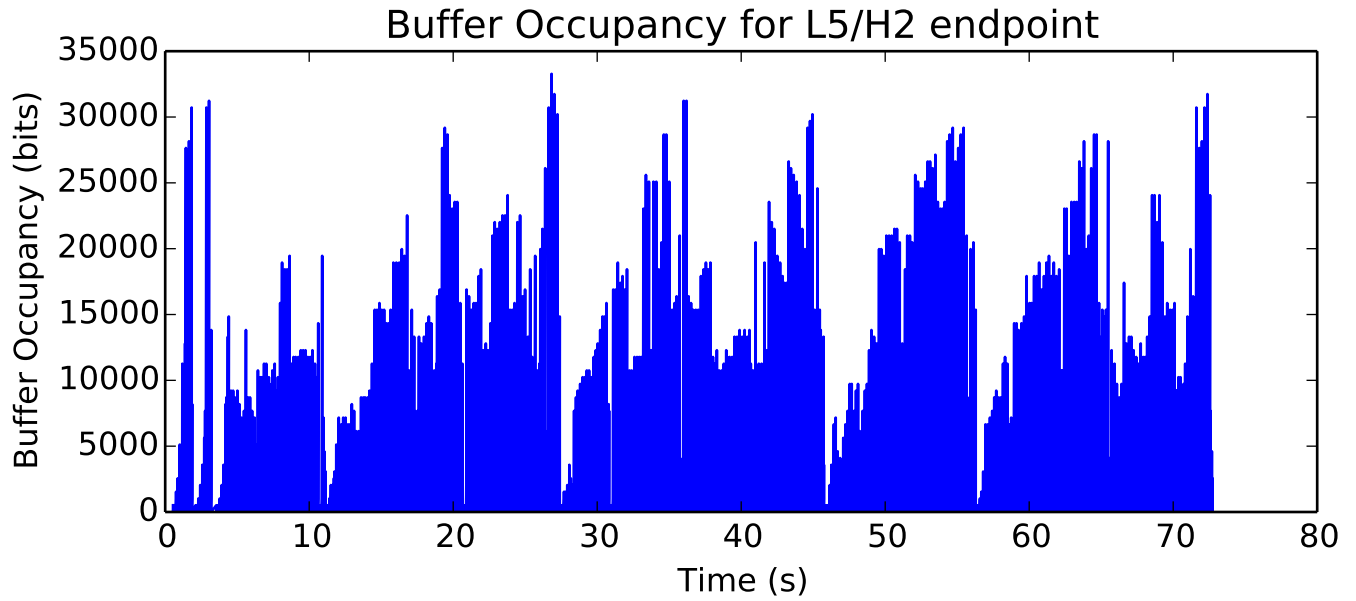

average Number of Packets Dropped is 108.0

Number of Packets Dropped on L5/R4 endpoint

L0 average Bits is 86081442.5259  
L1 average Bits is 68706866.9011  
L2 average Bits is 81831504.824  
L3 average Bits is 66203081.3267  
L4 average Bits is 79561158.6613  
L5 average Bits is 85935438.2413

average Buffer Occupancy (bits) is 7348.98900319

average Rate (packets / second) is 269.136930988

Number of Packets Dropped on L5/H2 endpoint

average Rate (bits/sec) is 2231298.85191

Buffer Occupancy for L4/R3 endpoint

average Buffer Occupancy (bits) is 70922.9312729

average Number of Packets Dropped is 69.0