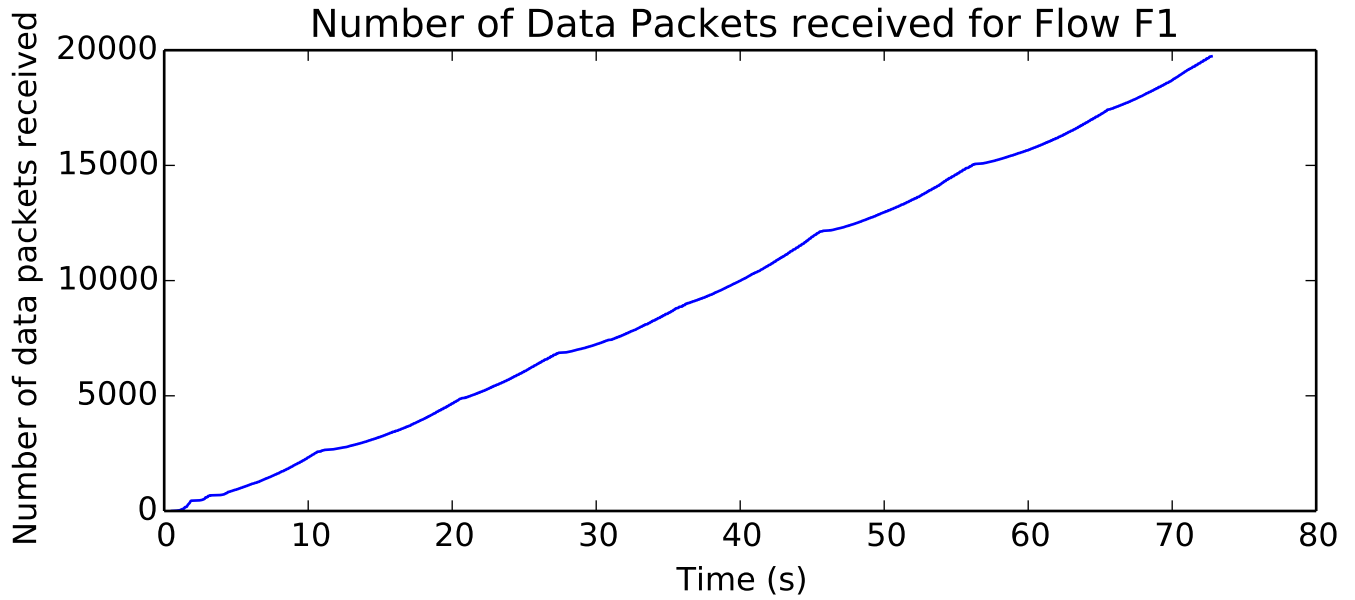

average Buffer Occupancy (bits) is 64068.2649369

average Number of Packets Dropped is 4.5

average Total Bits is 80830464.0

average Number of Packets Dropped is 4.0

average Rate (bits/sec) is 137488.503102

average Number of data packets received is 9867.0

average Total Bits is 5051904.0

average Buffer Occupancy (bits) is 72933.9430003

average Number of Packets Dropped is 15.0

average Buffer Occupancy (bits) is 18716.6785551