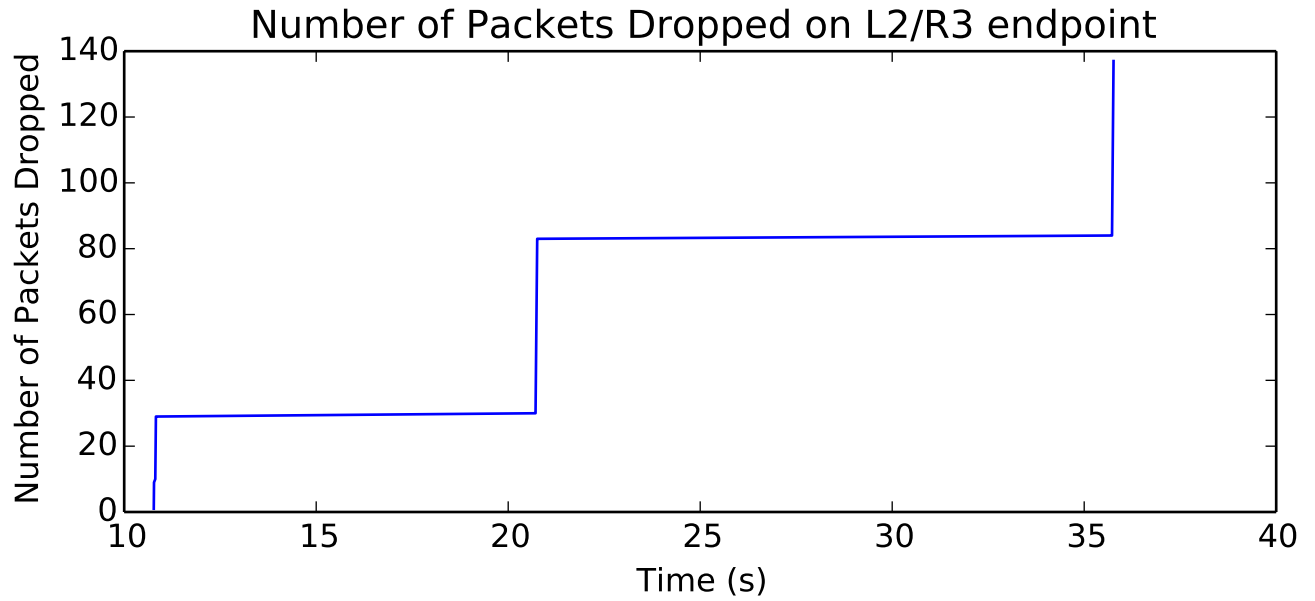

Number of Packets Dropped on L5/H2 endpoint

average Rate (bits/sec) is 2231298.85191

Buffer Occupancy for L4/R3 endpoint

average Buffer Occupancy (bits) is 70922.9312729

average Number of Packets Dropped is 69.0