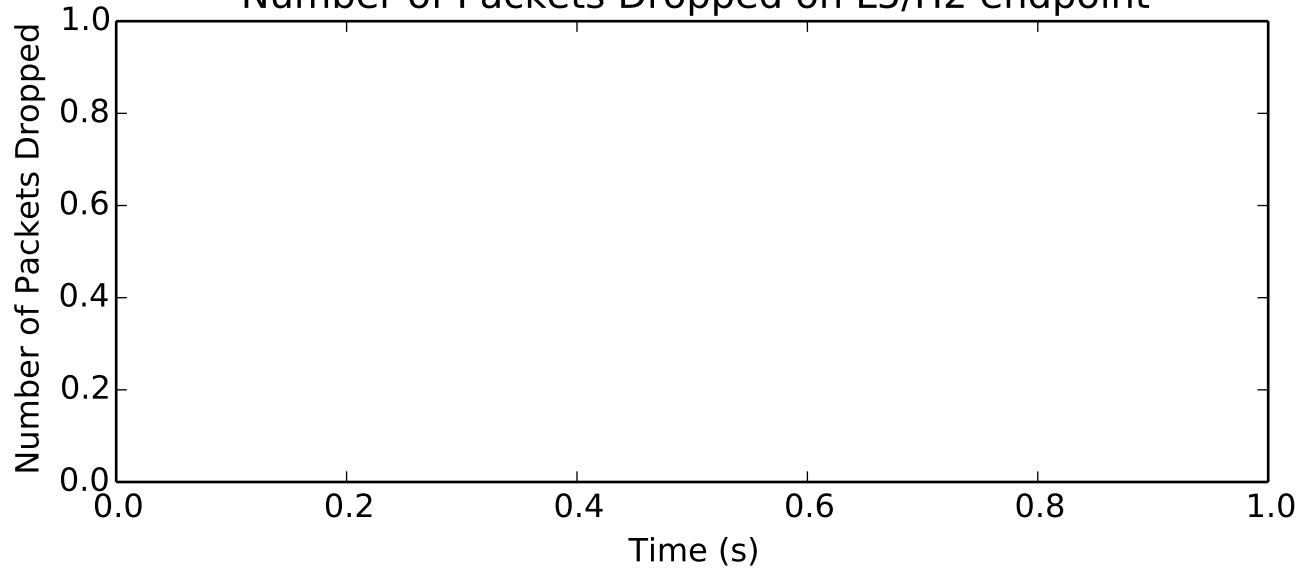

Number of Packets Dropped on L5/H2 endpoint