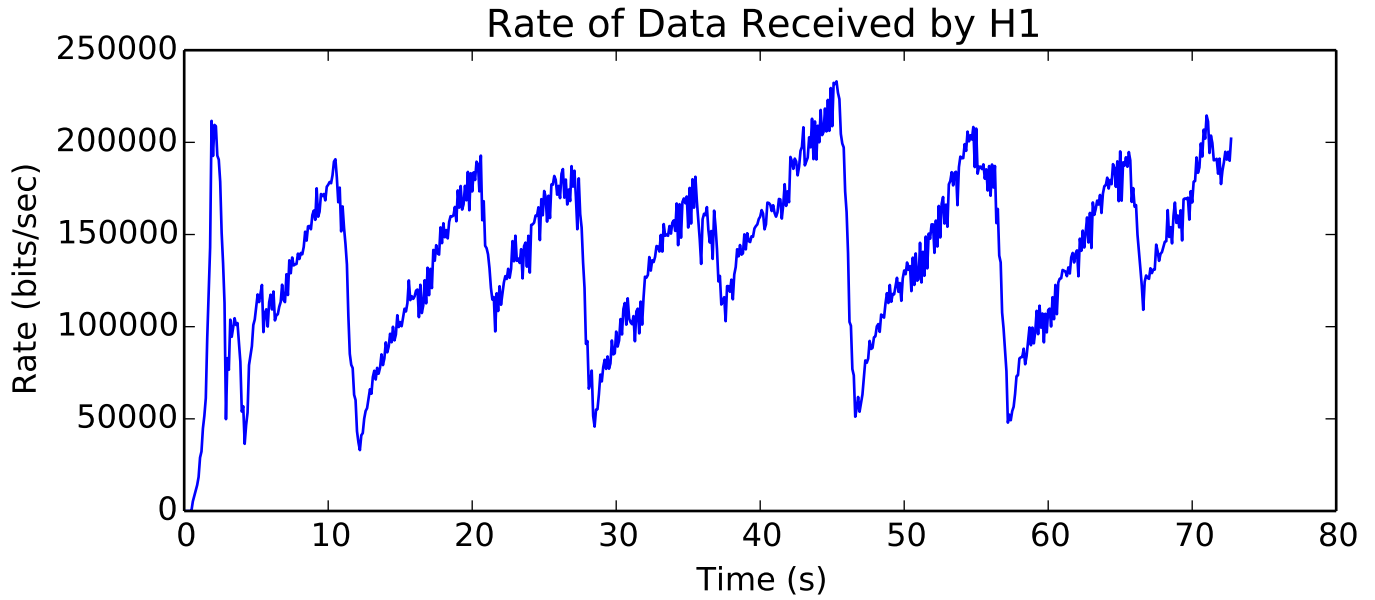

average Buffer Occupancy (bits) is 64068.2649369

average Number of Packets Dropped is 4.5

average Total Bits is 80830464.0

average Number of Packets Dropped is 4.0

average Rate (bits/sec) is 137488.503102