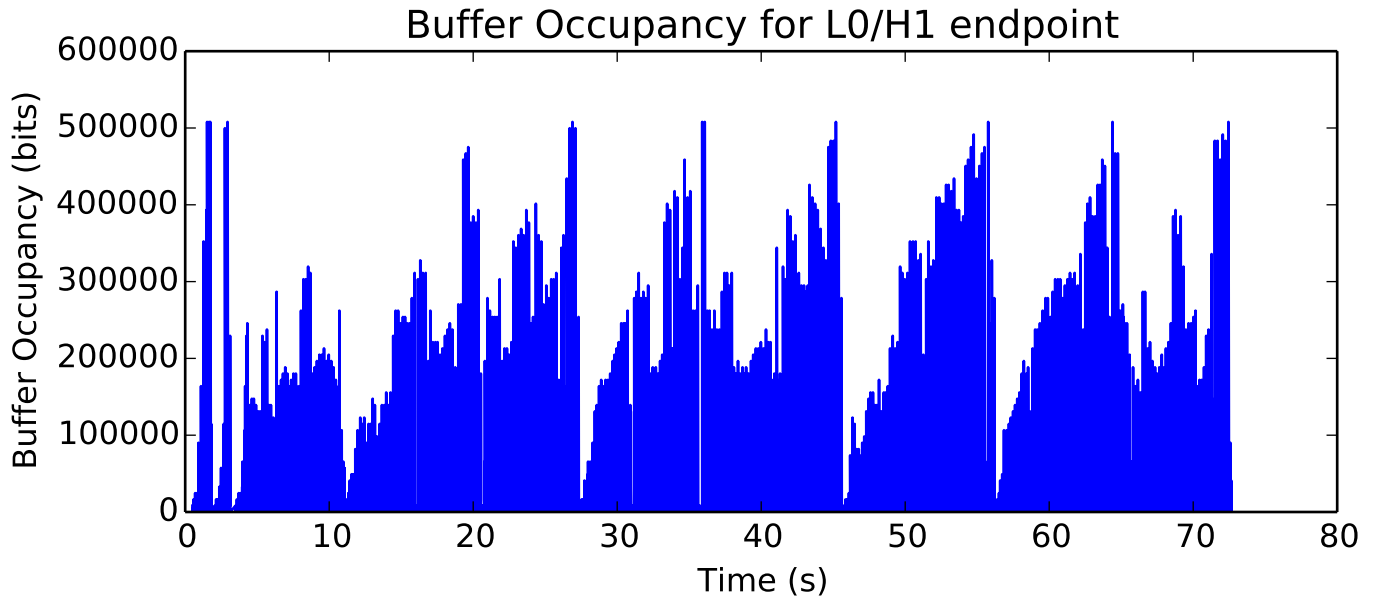

average Number of data packets received is 9867.0

average Total Bits is 5051904.0

average Buffer Occupancy (bits) is 72933.9430003

average Number of Packets Dropped is 15.0

average Buffer Occupancy (bits) is 18716.6785551

average Buffer Occupancy (bits) is 22679.6224025

average Window size is 54.1715072479

average Number of Packets Dropped is 40.0

average Total Bits is 81752064.0

average Buffer Occupancy (bits) is 123339.951983

average Buffer Occupancy (bits) is 25008.9321628

average Buffer Occupancy (bits) is 64859.8744255

average Buffer Occupancy (bits) is 29959.5206731

average Number of Packets Dropped is 15.0

average Total Bits is 5051904.0