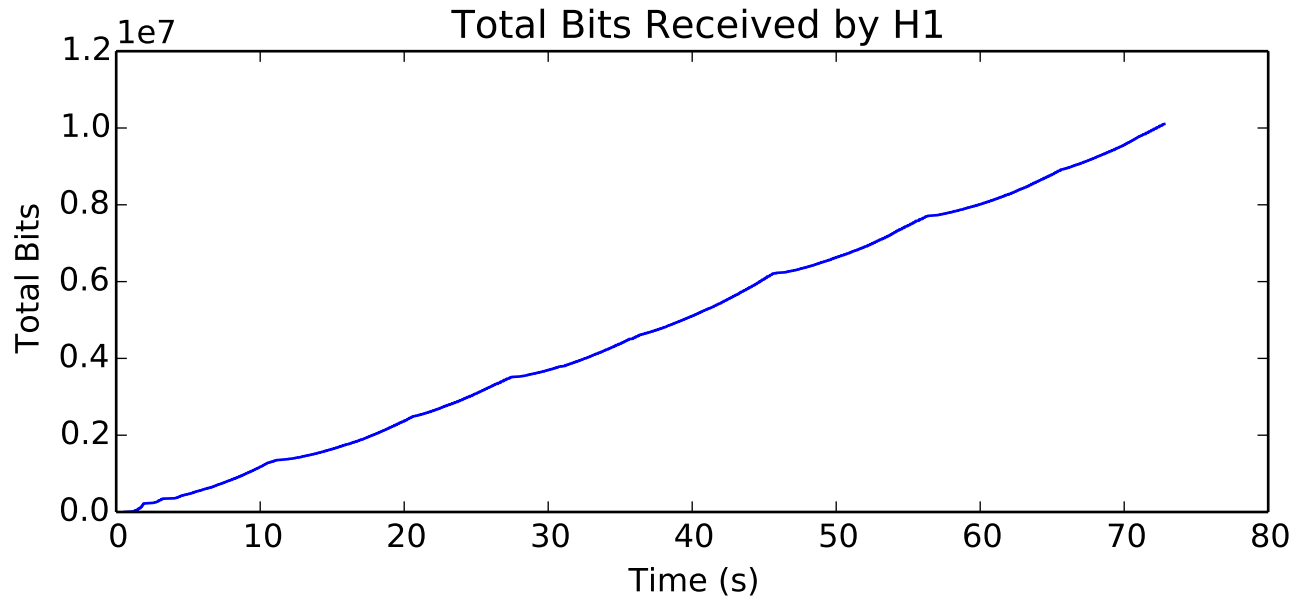

average Buffer Occupancy (bits) is 22679.6224025

average Window size is 54.1715072479

average Number of Packets Dropped is 40.0

average Total Bits is 81752064.0

average Buffer Occupancy (bits) is 123339.951983

average Buffer Occupancy (bits) is 25008.9321628

average Buffer Occupancy (bits) is 64859.8744255

average Buffer Occupancy (bits) is 29959.5206731

average Number of Packets Dropped is 15.0

average Total Bits is 5051904.0

average Number of Packets Dropped is 14.0

Buffer Occupancy for L2/R1 endpoint

average Buffer Occupancy (bits) is 78271.3621262