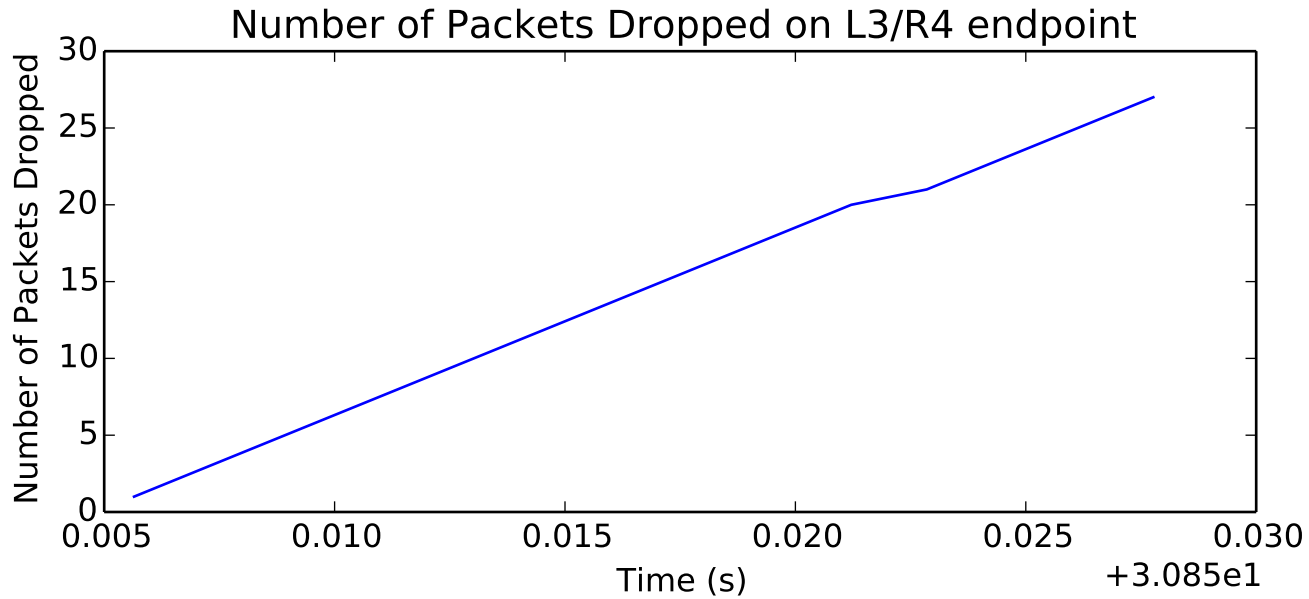

average Buffer Occupancy (bits) is 22679.6224025

average Window size is 54.1715072479

average Number of Packets Dropped is 40.0

average Total Bits is 81752064.0

average Buffer Occupancy (bits) is 123339.951983

average Buffer Occupancy (bits) is 25008.9321628

average Buffer Occupancy (bits) is 64859.8744255

average Buffer Occupancy (bits) is 29959.5206731

average Number of Packets Dropped is 15.0

average Total Bits is 5051904.0

average Number of Packets Dropped is 14.0

Buffer Occupancy for L2/R1 endpoint

average Buffer Occupancy (bits) is 78271.3621262