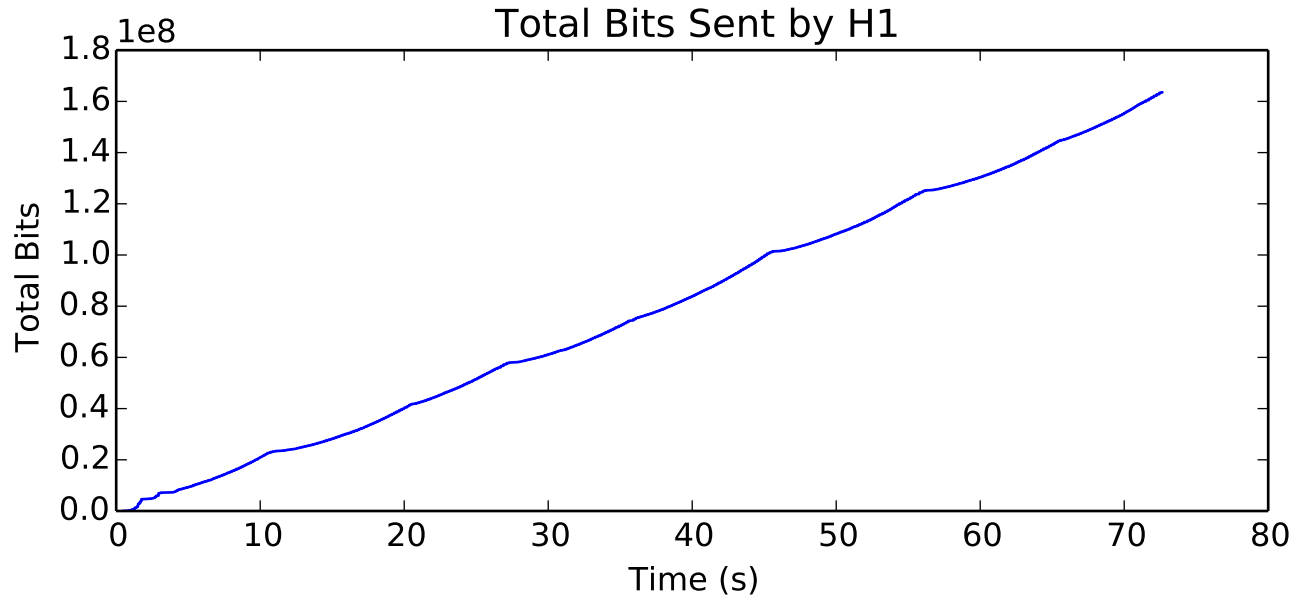

average Number of data packets received is 9867.0

average Total Bits is 5051904.0

average Buffer Occupancy (bits) is 72933.9430003

average Number of Packets Dropped is 15.0

average Buffer Occupancy (bits) is 18716.6785551

average Buffer Occupancy (bits) is 22679.6224025

average Window size is 54.1715072479

average Number of Packets Dropped is 40.0

average Total Bits is 81752064.0

average Buffer Occupancy (bits) is 123339.951983