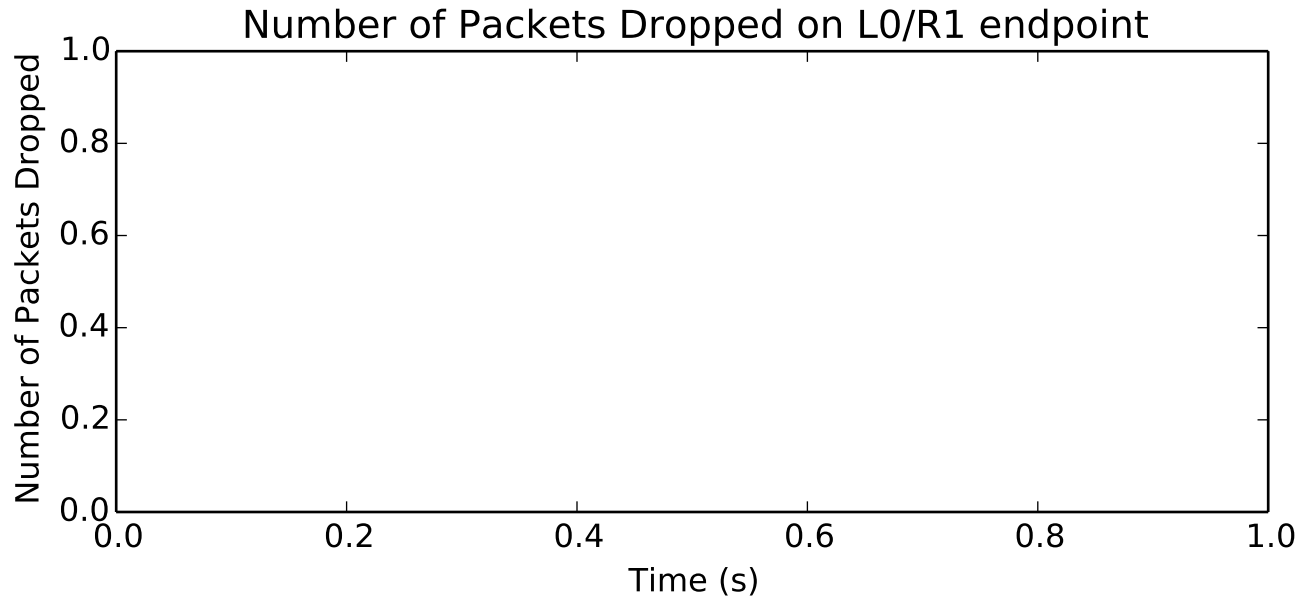

average Number of data packets received is 9867.0

average Total Bits is 5051904.0

average Buffer Occupancy (bits) is 72933.9430003

average Number of Packets Dropped is 15.0

average Buffer Occupancy (bits) is 18716.6785551

average Buffer Occupancy (bits) is 22679.6224025

average Window size is 54.1715072479

average Number of Packets Dropped is 40.0

average Total Bits is 81752064.0

average Buffer Occupancy (bits) is 123339.951983