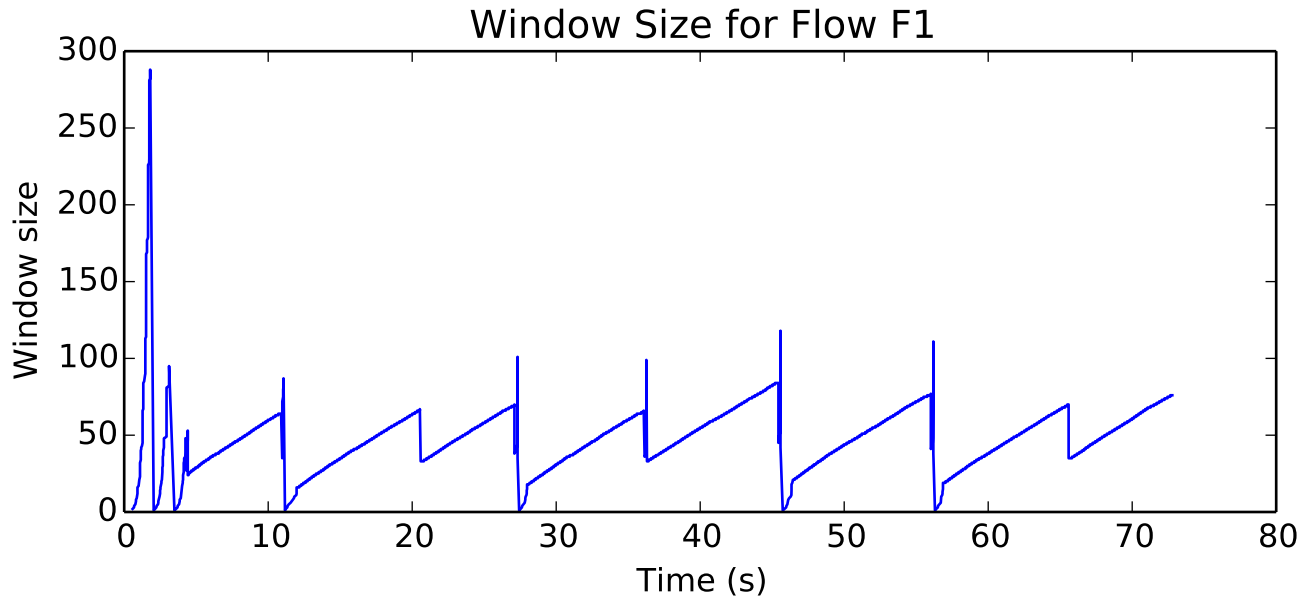

average Number of data packets received is 9867.0

average Total Bits is 5051904.0

average Buffer Occupancy (bits) is 72933.9430003

average Number of Packets Dropped is 15.0

average Buffer Occupancy (bits) is 18716.6785551

average Buffer Occupancy (bits) is 22679.6224025

average Window size is 54.1715072479

average Number of Packets Dropped is 40.0

average Total Bits is 81752064.0

average Buffer Occupancy (bits) is 123339.951983