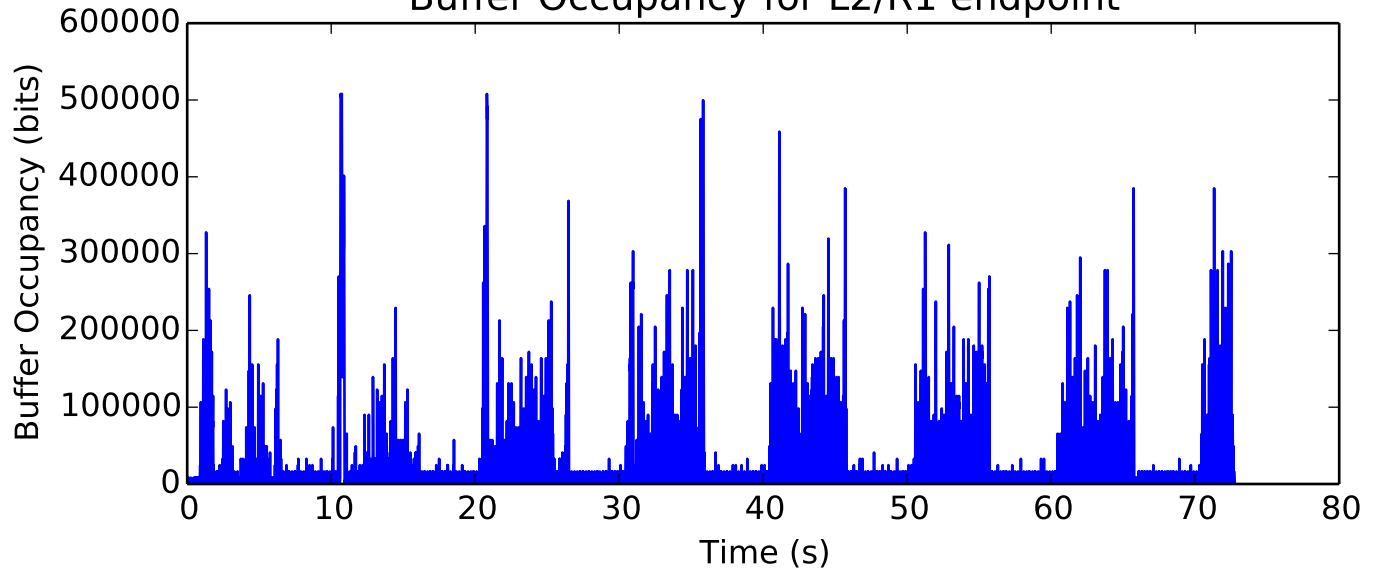

average Buffer Occupancy (bits) is 22679.6224025

average Window size is 54.1715072479

average Number of Packets Dropped is 40.0

average Total Bits is 81752064.0

average Buffer Occupancy (bits) is 123339.951983

average Buffer Occupancy (bits) is 25008.9321628

average Buffer Occupancy (bits) is 64859.8744255

average Buffer Occupancy (bits) is 29959.5206731

average Number of Packets Dropped is 15.0

average Total Bits is 5051904.0

average Number of Packets Dropped is 14.0

Buffer Occupancy for L2/R1 endpoint

average Buffer Occupancy (bits) is 78271.3621262