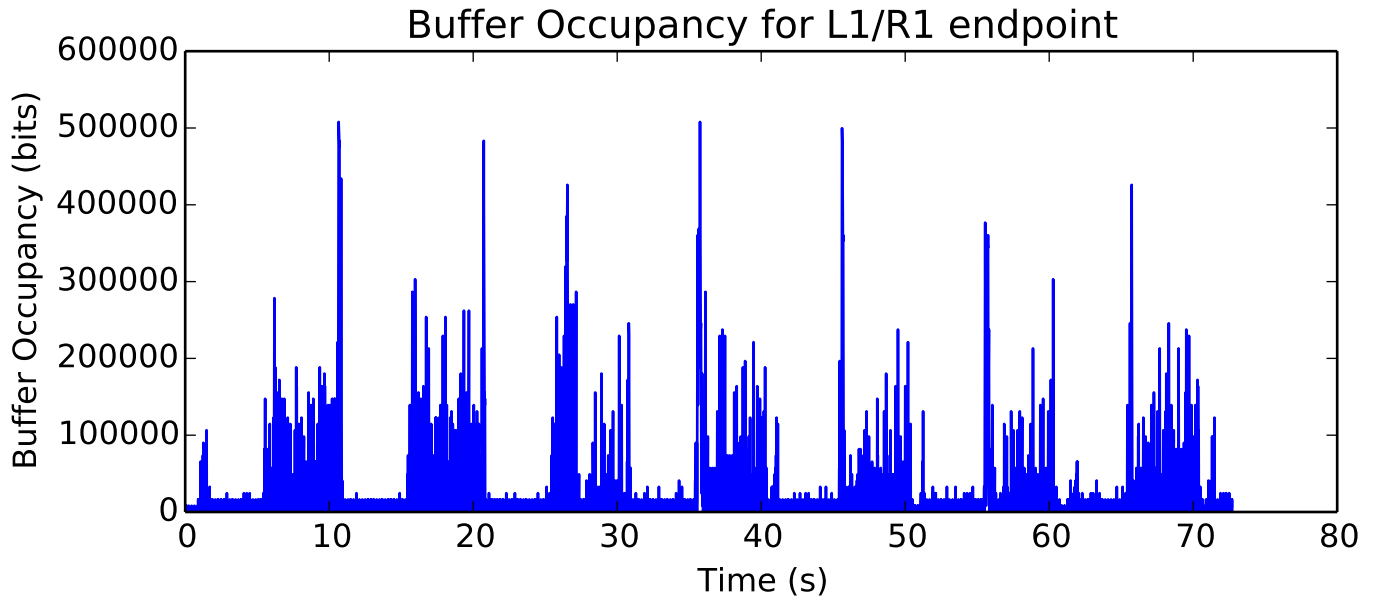

Number of Packets Dropped on L5/H2 endpoint

average Rate (bits/sec) is 2231298.85191

Buffer Occupancy for L4/R3 endpoint

average Buffer Occupancy (bits) is 70922.9312729

average Number of Packets Dropped is 69.0

average Rate (bits/sec) is 137798.108666

average Rate (bits/sec) is 2204769.73866

average Number of Packets Dropped is 43.0

average Buffer Occupancy (bits) is 7337.00177368

average Delay (seconds) is 0.170622449763

average Buffer Occupancy (bits) is 64068.2649369

average Number of Packets Dropped is 4.5

average Total Bits is 80830464.0

average Number of Packets Dropped is 4.0

average Rate (bits/sec) is 137488.503102

average Number of data packets received is 9867.0

average Total Bits is 5051904.0

average Buffer Occupancy (bits) is 72933.9430003

average Number of Packets Dropped is 15.0

average Buffer Occupancy (bits) is 18716.6785551