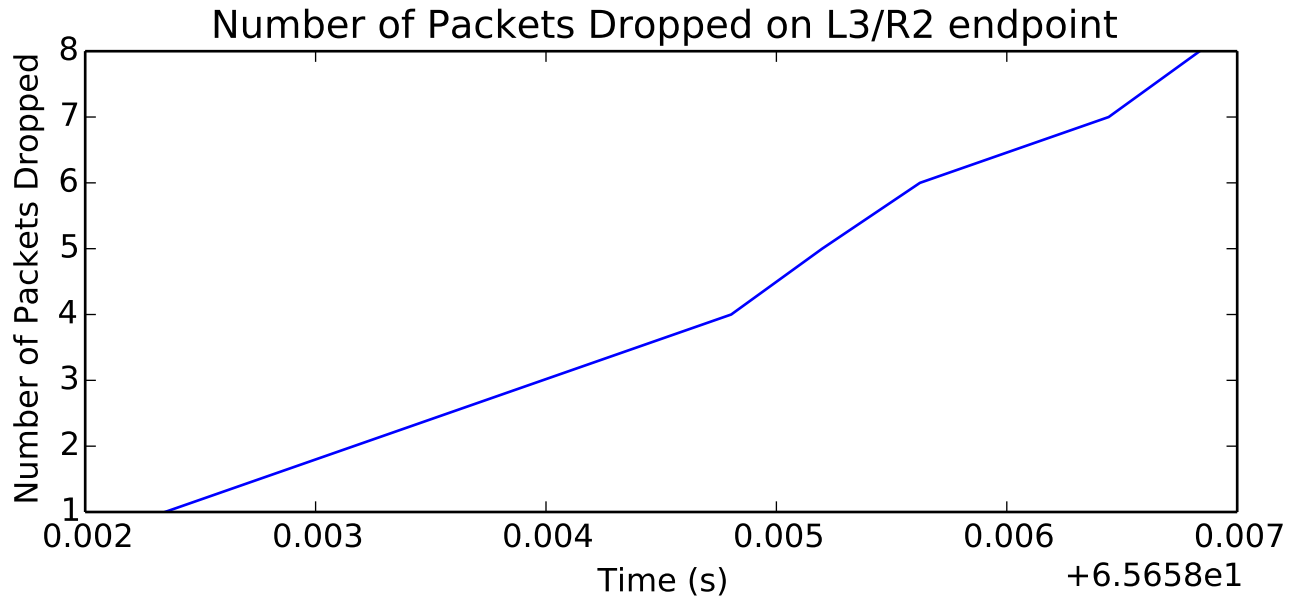

average Number of Packets Dropped is 4.5