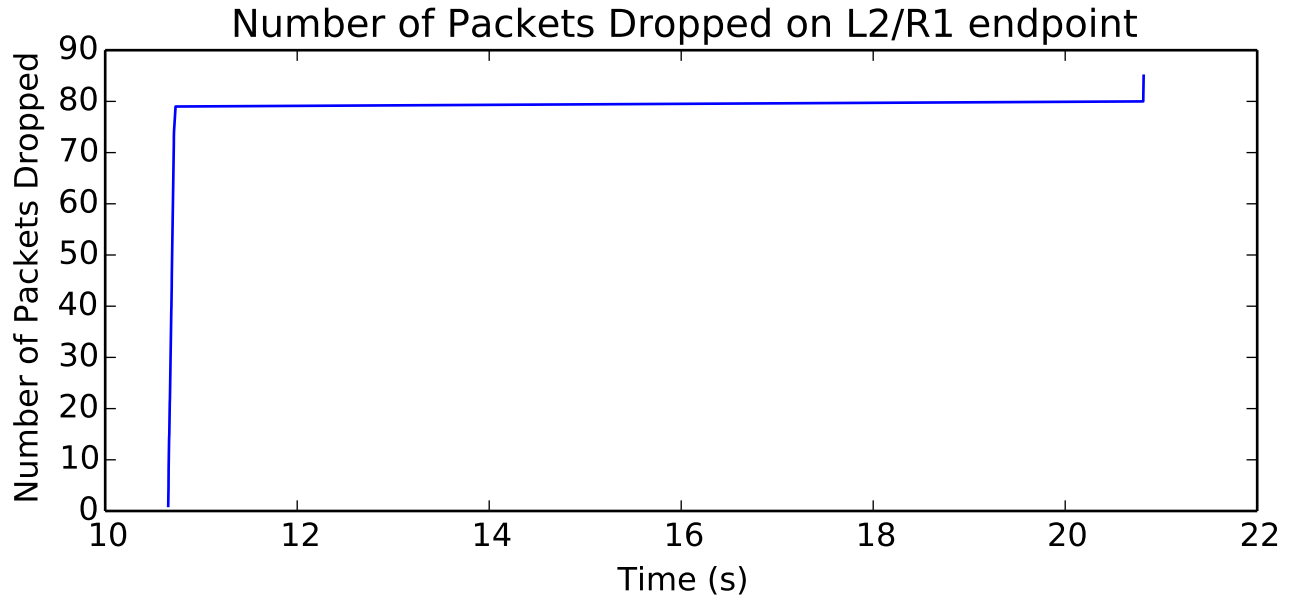

average Number of Packets Dropped is 43.0