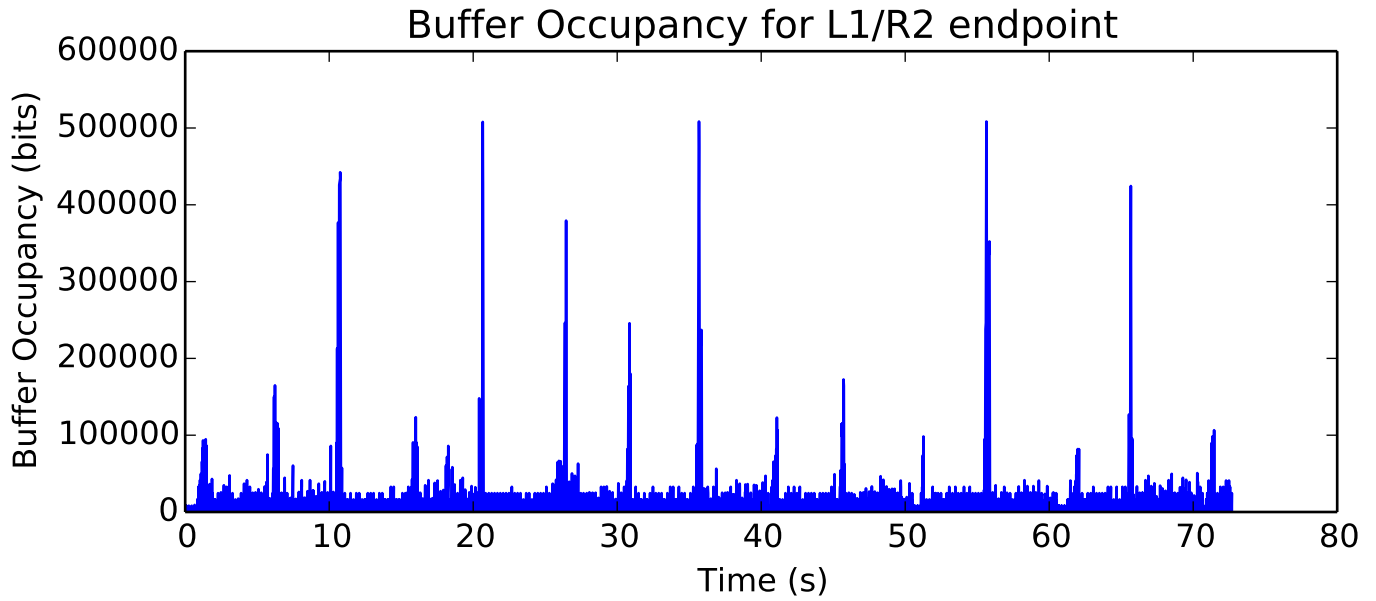

average Buffer Occupancy (bits) is 22679.6224025

average Window size is 54.1715072479

average Number of Packets Dropped is 40.0

average Total Bits is 81752064.0

average Buffer Occupancy (bits) is 123339.951983

average Buffer Occupancy (bits) is 25008.9321628

average Buffer Occupancy (bits) is 64859.8744255

average Buffer Occupancy (bits) is 29959.5206731

average Number of Packets Dropped is 15.0

average Total Bits is 5051904.0