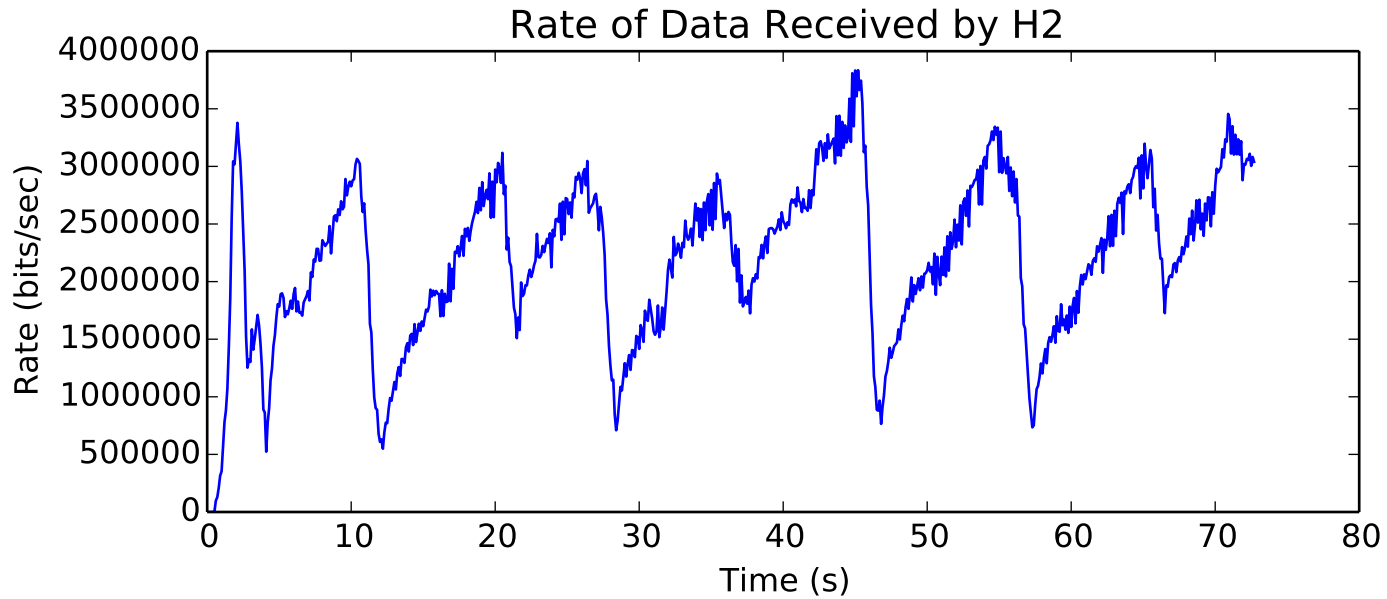

### Rate of Sending Data Over Links

L0 average Rate (bits/second) is 2348119.66587  
L1 average Rate (bits/second) is 1937588.31895  
L2 average Rate (bits/second) is 2127267.78731  
L3 average Rate (bits/second) is 1868679.32742  
L4 average Rate (bits/second) is 2065706.5001  
L5 average Rate (bits/second) is 2342927.95644

Number of Packets Dropped on L5/H2 endpoint

average Rate (bits/sec) is 2231298.85191

Buffer Occupancy for L4/R3 endpoint

average Buffer Occupancy (bits) is 70922.9312729

average Number of Packets Dropped is 69.0

average Rate (bits/sec) is 137798.108666

average Rate (bits/sec) is 2204769.73866

average Number of Packets Dropped is 43.0

average Buffer Occupancy (bits) is 7337.00177368

average Delay (seconds) is 0.170622449763