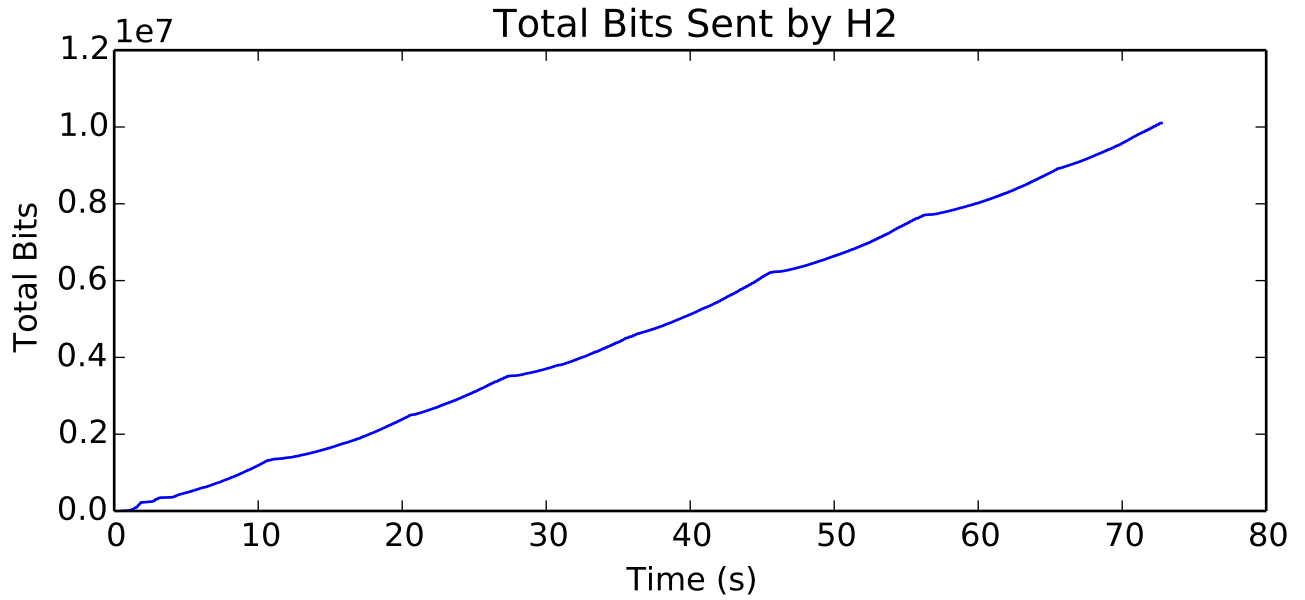

average Buffer Occupancy (bits) is 64068.2649369

average Number of Packets Dropped is 4.5

average Total Bits is 80830464.0

average Number of Packets Dropped is 4.0

average Rate (bits/sec) is 137488.503102

average Number of data packets received is 9867.0

average Total Bits is 5051904.0

average Buffer Occupancy (bits) is 72933.9430003

average Number of Packets Dropped is 15.0

average Buffer Occupancy (bits) is 18716.6785551