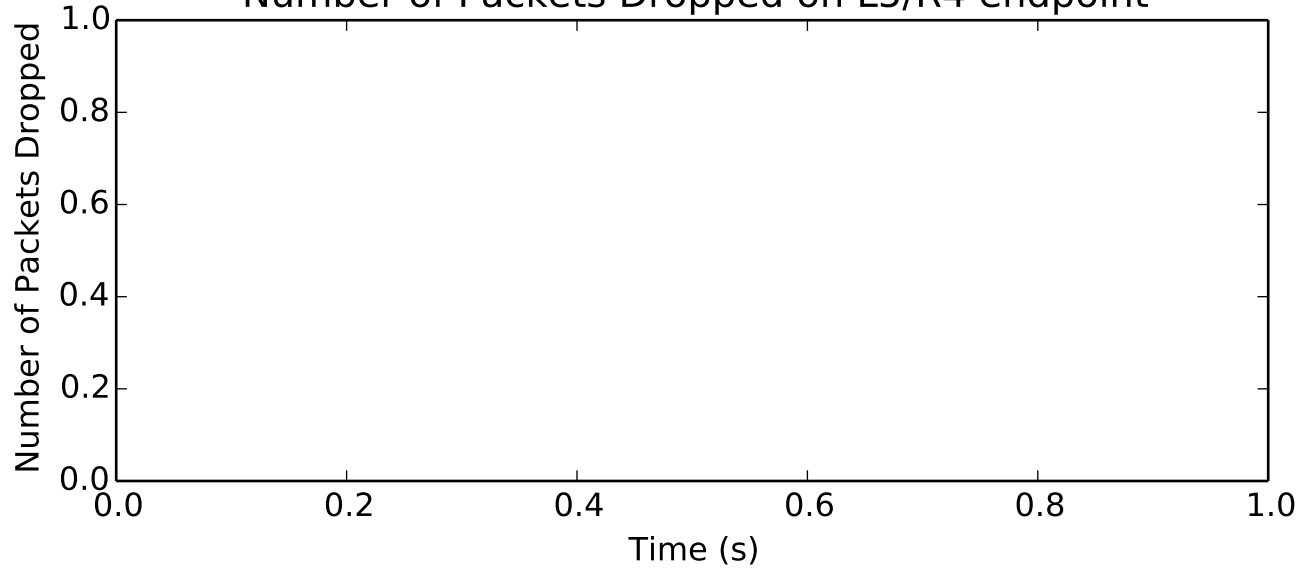

average Number of Packets Dropped is 108.0

Number of Packets Dropped on L5/R4 endpoint

L0 average Bits is 86081442.5259  
L1 average Bits is 68706866.9011  
L2 average Bits is 81831504.824  
L3 average Bits is 66203081.3267  
L4 average Bits is 79561158.6613  
L5 average Bits is 85935438.2413