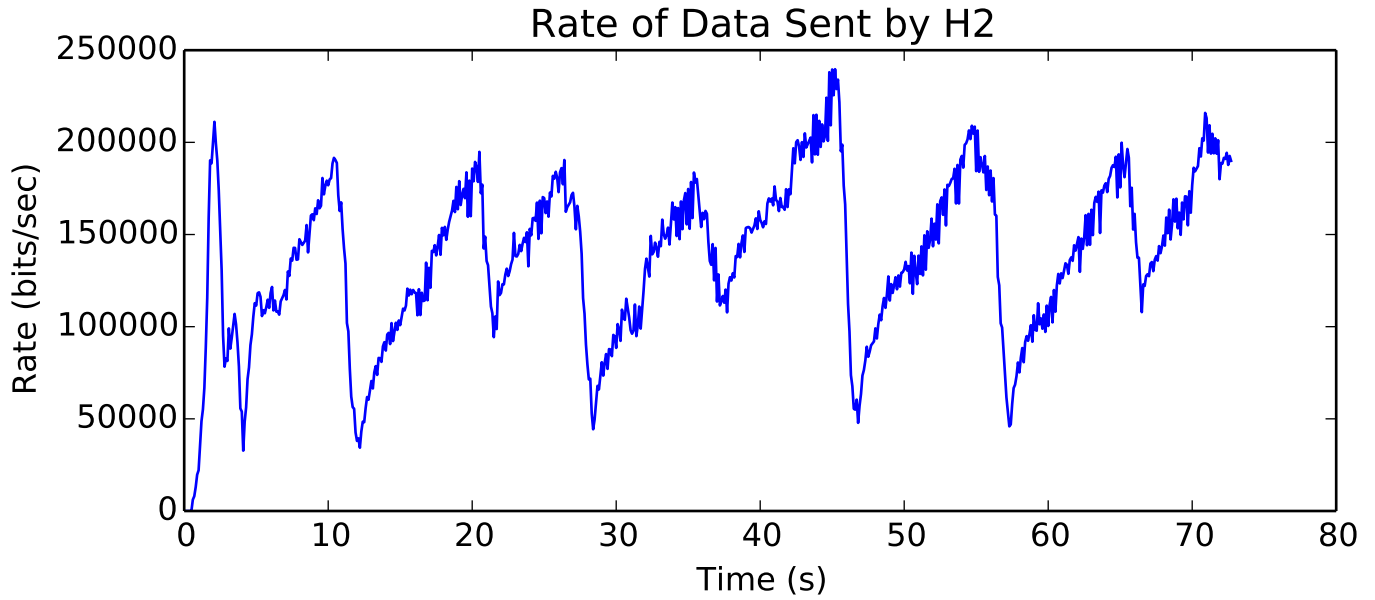

Number of Packets Dropped on L5/H2 endpoint

average Rate (bits/sec) is 2231298.85191

Buffer Occupancy for L4/R3 endpoint

average Buffer Occupancy (bits) is 70922.9312729

average Number of Packets Dropped is 69.0

average Rate (bits/sec) is 137798.108666

average Rate (bits/sec) is 2204769.73866

average Number of Packets Dropped is 43.0

average Buffer Occupancy (bits) is 7337.00177368

average Delay (seconds) is 0.170622449763