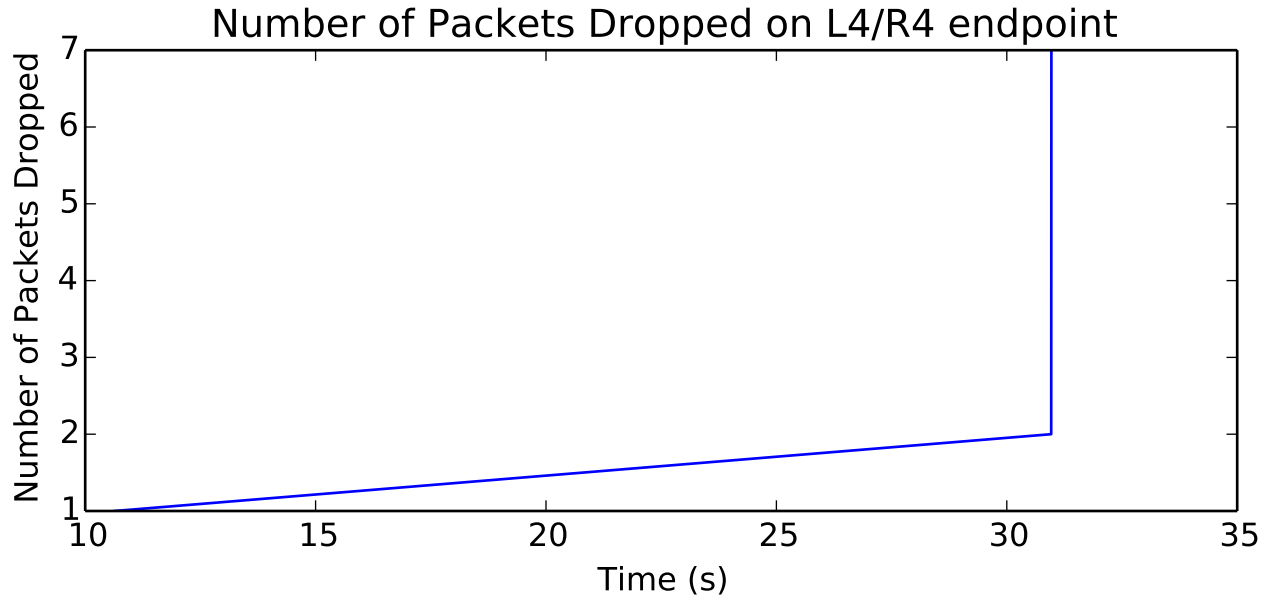

average Buffer Occupancy (bits) is 64068.2649369

average Number of Packets Dropped is 4.5

average Total Bits is 80830464.0

average Number of Packets Dropped is 4.0

average Rate (bits/sec) is 137488.503102