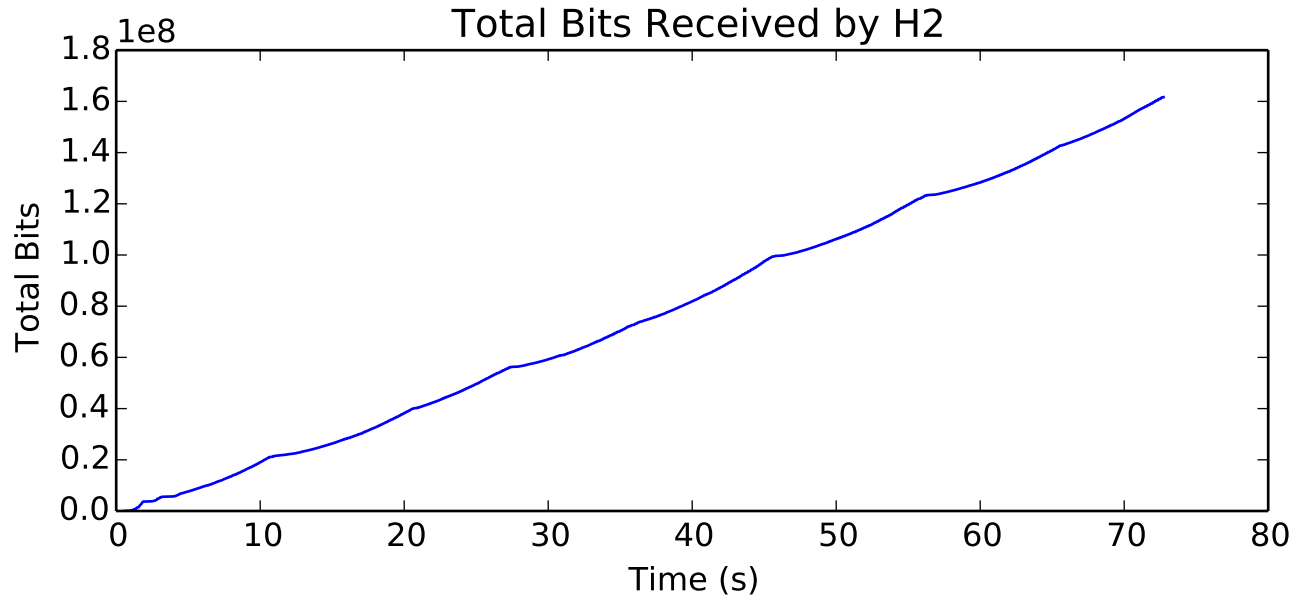

Number of Packets Dropped on L5/H2 endpoint

average Rate (bits/sec) is 2231298.85191

Buffer Occupancy for L4/R3 endpoint

average Buffer Occupancy (bits) is 70922.9312729

average Number of Packets Dropped is 69.0

average Rate (bits/sec) is 137798.108666

average Rate (bits/sec) is 2204769.73866

average Number of Packets Dropped is 43.0

average Buffer Occupancy (bits) is 7337.00177368

average Delay (seconds) is 0.170622449763

average Buffer Occupancy (bits) is 64068.2649369

average Number of Packets Dropped is 4.5

average Total Bits is 80830464.0

average Number of Packets Dropped is 4.0

average Rate (bits/sec) is 137488.503102