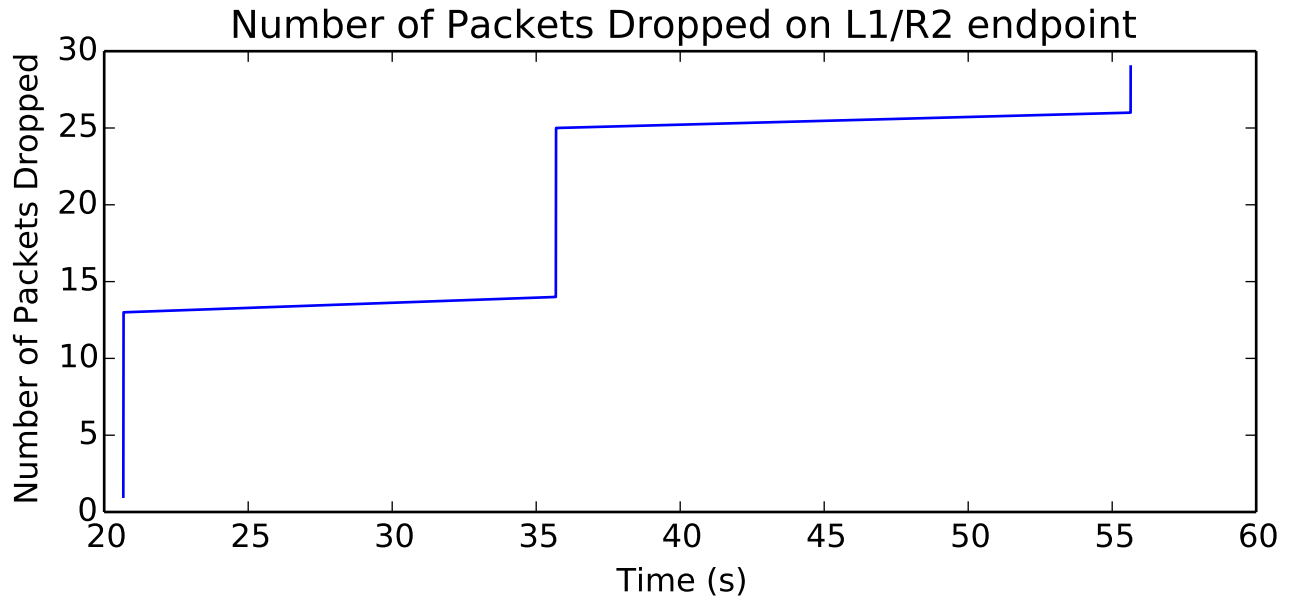

average Buffer Occupancy (bits) is 22679.6224025

average Window size is 54.1715072479

average Number of Packets Dropped is 40.0

average Total Bits is 81752064.0

average Buffer Occupancy (bits) is 123339.951983

average Buffer Occupancy (bits) is 25008.9321628

average Buffer Occupancy (bits) is 64859.8744255

average Buffer Occupancy (bits) is 29959.5206731

average Number of Packets Dropped is 15.0

average Total Bits is 5051904.0

average Number of Packets Dropped is 14.0

Buffer Occupancy for L2/R1 endpoint

average Buffer Occupancy (bits) is 78271.3621262