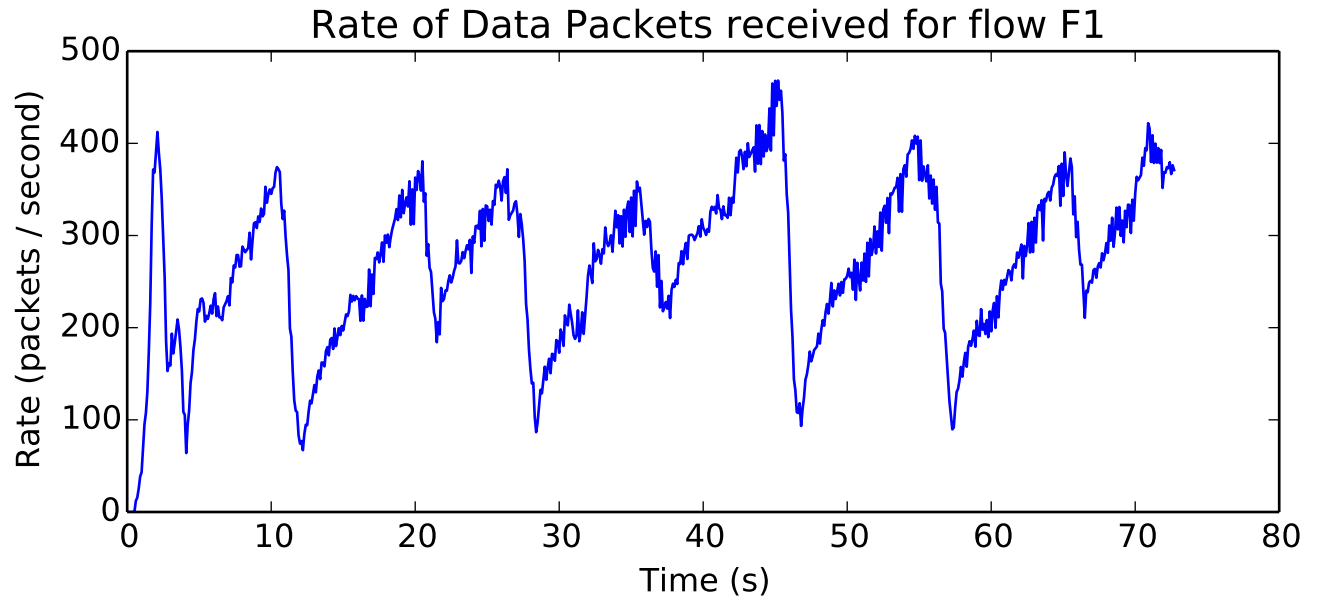

average Number of Packets Dropped is 108.0

Number of Packets Dropped on L5/R4 endpoint

L0 average Bits is 86081442.5259  
L1 average Bits is 68706866.9011  
L2 average Bits is 81831504.824  
L3 average Bits is 66203081.3267  
L4 average Bits is 79561158.6613  
L5 average Bits is 85935438.2413

average Buffer Occupancy (bits) is 7348.98900319

average Rate (packets / second) is 269.136930988

### Rate of Sending Data Over Links

L0 average Rate (bits/second) is 2348119.66587  
L1 average Rate (bits/second) is 1937588.31895  
L2 average Rate (bits/second) is 2127267.78731  
L3 average Rate (bits/second) is 1868679.32742  
L4 average Rate (bits/second) is 2065706.5001  
L5 average Rate (bits/second) is 2342927.95644