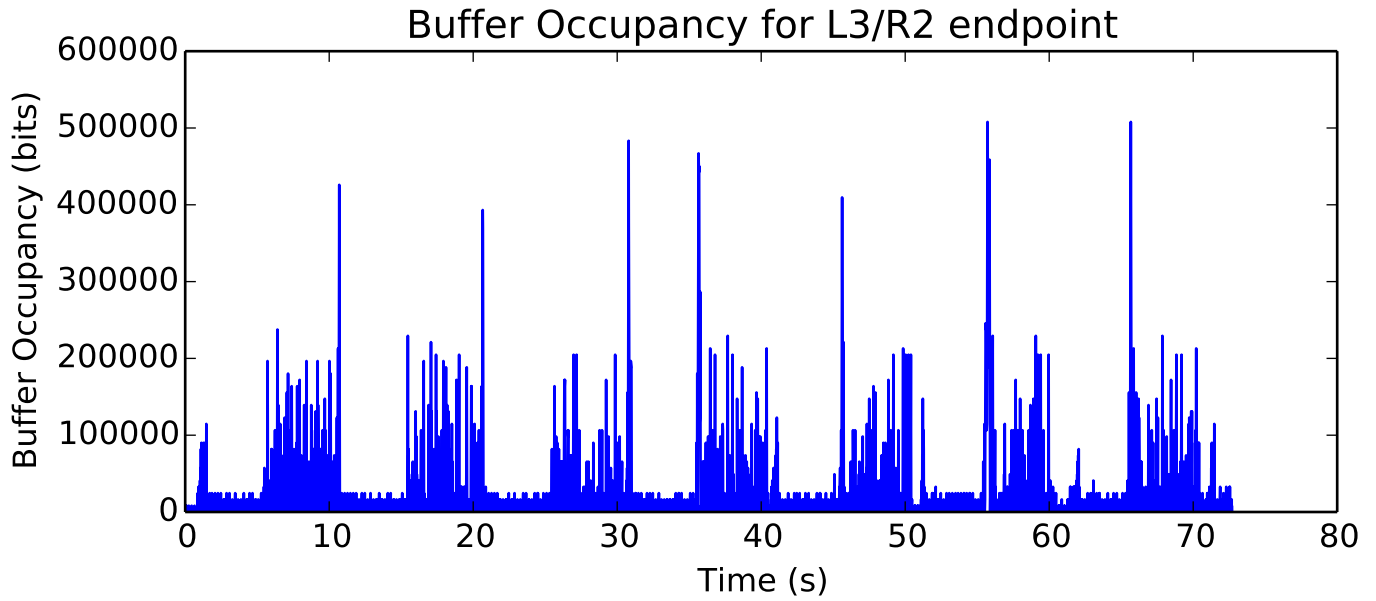

average Number of data packets received is 9867.0

average Total Bits is 5051904.0

average Buffer Occupancy (bits) is 72933.9430003

average Number of Packets Dropped is 15.0

average Buffer Occupancy (bits) is 18716.6785551

average Buffer Occupancy (bits) is 22679.6224025

average Window size is 54.1715072479

average Number of Packets Dropped is 40.0

average Total Bits is 81752064.0

average Buffer Occupancy (bits) is 123339.951983

average Buffer Occupancy (bits) is 25008.9321628

average Buffer Occupancy (bits) is 64859.8744255

average Buffer Occupancy (bits) is 29959.5206731

average Number of Packets Dropped is 15.0

average Total Bits is 5051904.0