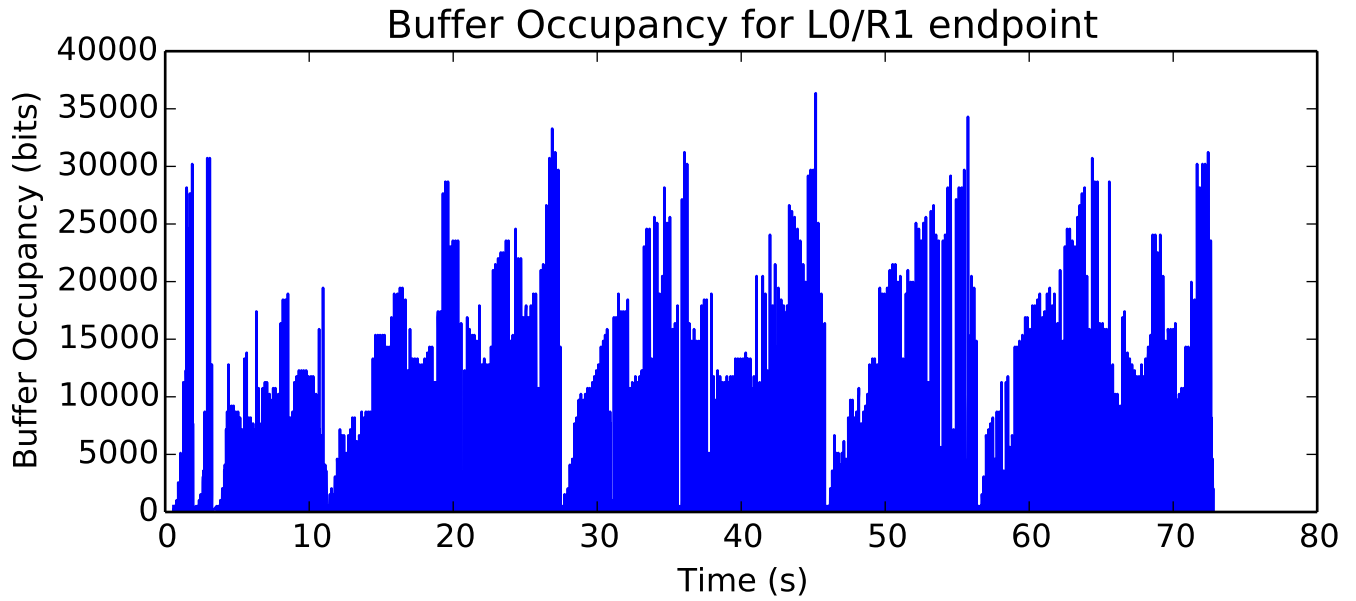

### Rate of Sending Data Over Links

L0 average Rate (bits/second) is 2348119.66587  
L1 average Rate (bits/second) is 1937588.31895  
L2 average Rate (bits/second) is 2127267.78731  
L3 average Rate (bits/second) is 1868679.32742  
L4 average Rate (bits/second) is 2065706.5001  
L5 average Rate (bits/second) is 2342927.95644

Number of Packets Dropped on L5/H2 endpoint

average Rate (bits/sec) is 2231298.85191

Buffer Occupancy for L4/R3 endpoint

average Buffer Occupancy (bits) is 70922.9312729

average Number of Packets Dropped is 69.0

average Rate (bits/sec) is 137798.108666

average Rate (bits/sec) is 2204769.73866

average Number of Packets Dropped is 43.0

average Buffer Occupancy (bits) is 7337.00177368

average Delay (seconds) is 0.170622449763