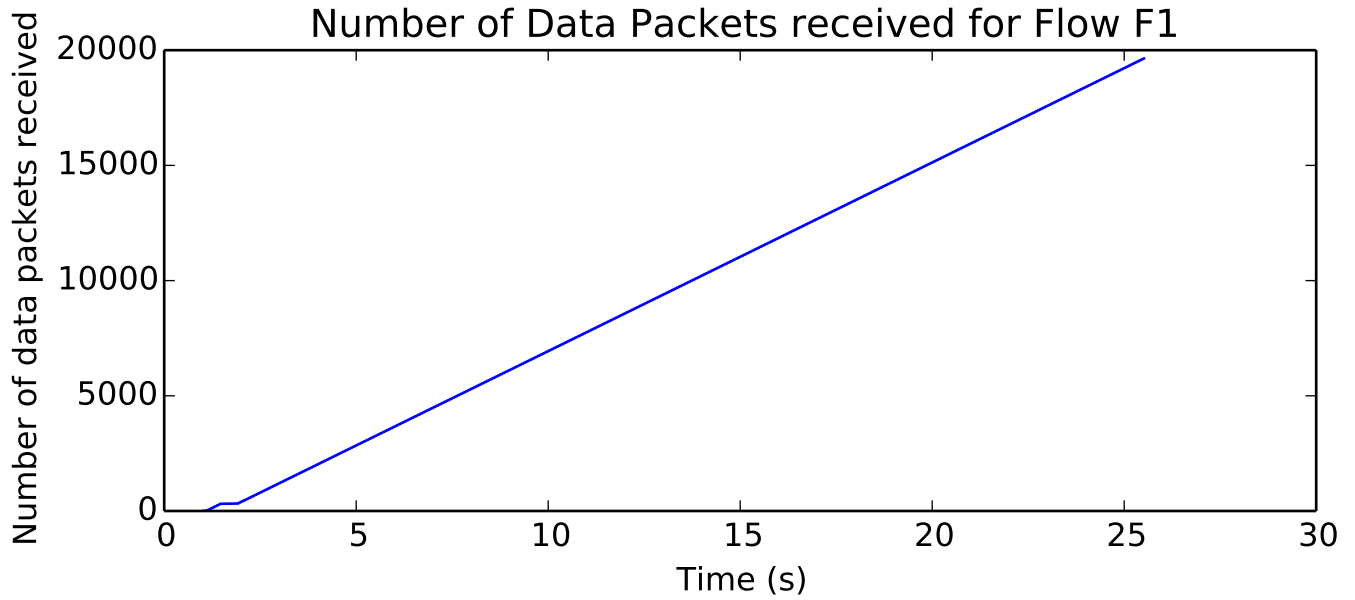

average Window size is 59.5384615385

average Total Bits is 5027328.0

average Rate (bits/sec) is 6319400.46552

average Delay (seconds) is 0.0694765063547

average Number of data packets received is 9819.0

L1 average Bits is 85571566.0355

average Buffer Occupancy (bits) is 232817.040485

average Rate (bits/sec) is 391389.578916

L1 average Rate (bits/second) is 6652601.0305

average Buffer Occupancy (bits) is 14550.4392728

average Total Bits is 5027328.0