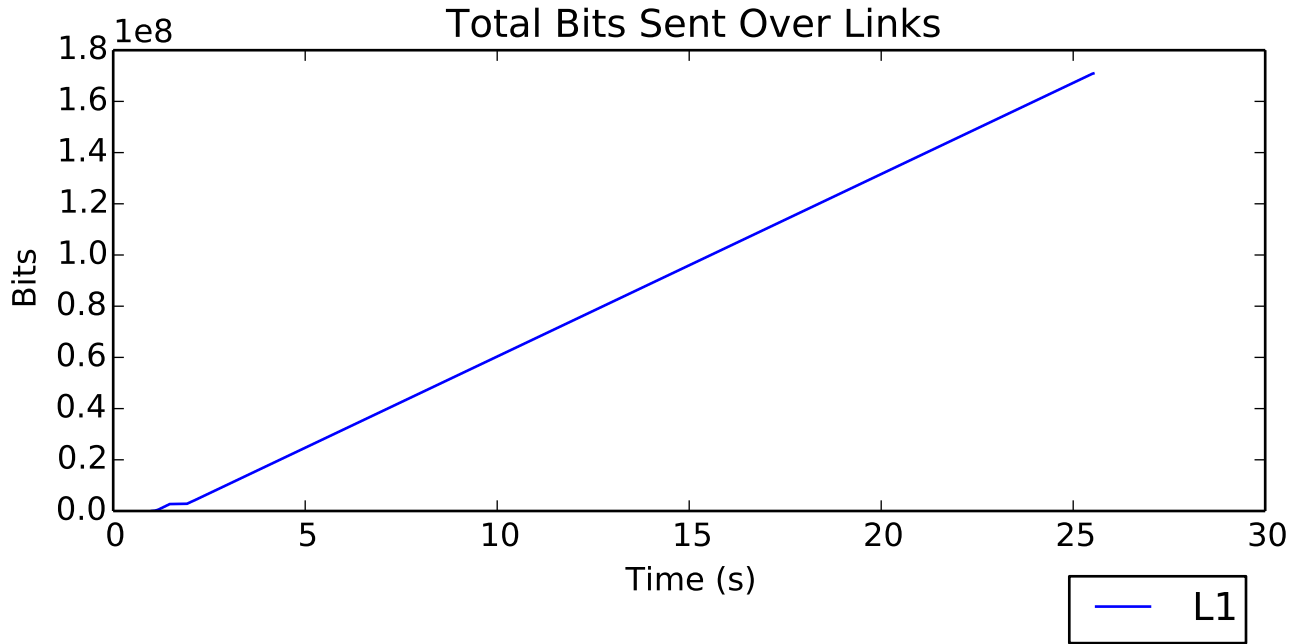

average Window size is 59.5384615385

average Total Bits is 5027328.0

average Rate (bits/sec) is 6319400.46552

average Delay (seconds) is 0.0694765063547

average Number of data packets received is 9819.0

L1 average Bits is 85571566.0355

average Buffer Occupancy (bits) is 232817.040485

average Rate (bits/sec) is 391389.578916

L1 average Rate (bits/second) is 6652601.0305

average Buffer Occupancy (bits) is 14550.4392728

average Total Bits is 5027328.0