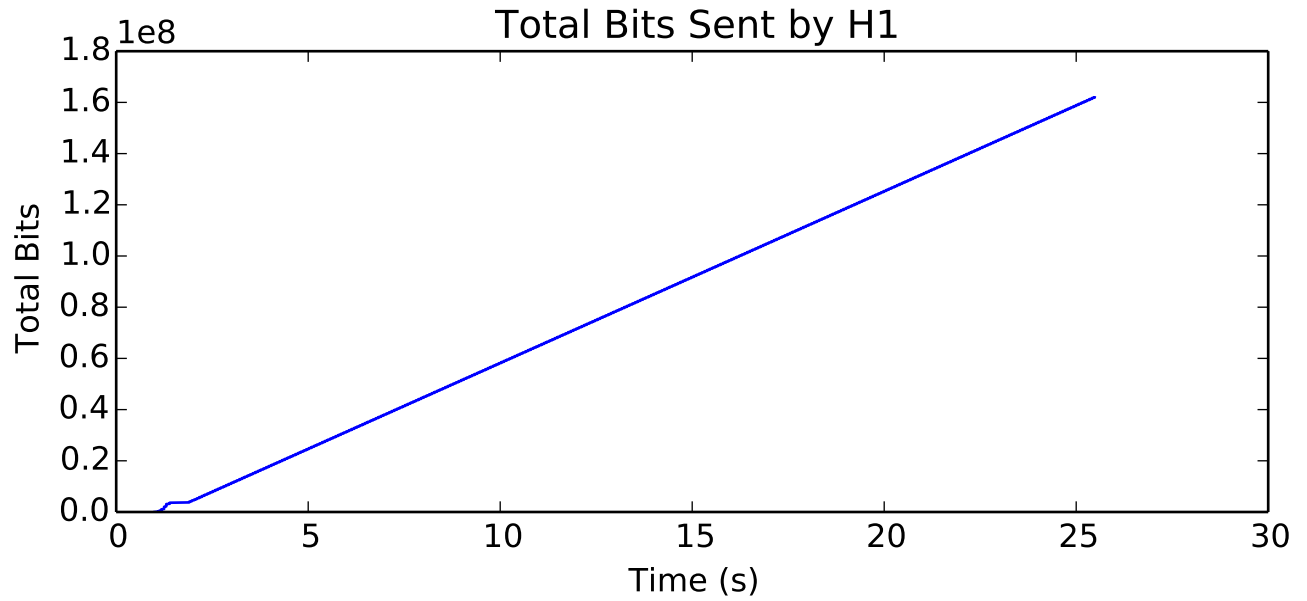

average Rate (bits/sec) is 6262233.26265

average Rate (packets / second) is 764.432771319

average Rate (bits/sec) is 390174.537772

average Total Bits is 80437248.0

average Total Bits is 80973824.0

average Number of Packets Dropped is 66.0

average Window size is 59.5384615385

average Total Bits is 5027328.0

average Rate (bits/sec) is 6319400.46552

average Delay (seconds) is 0.0694765063547

average Number of data packets received is 9819.0

L1 average Bits is 85571566.0355