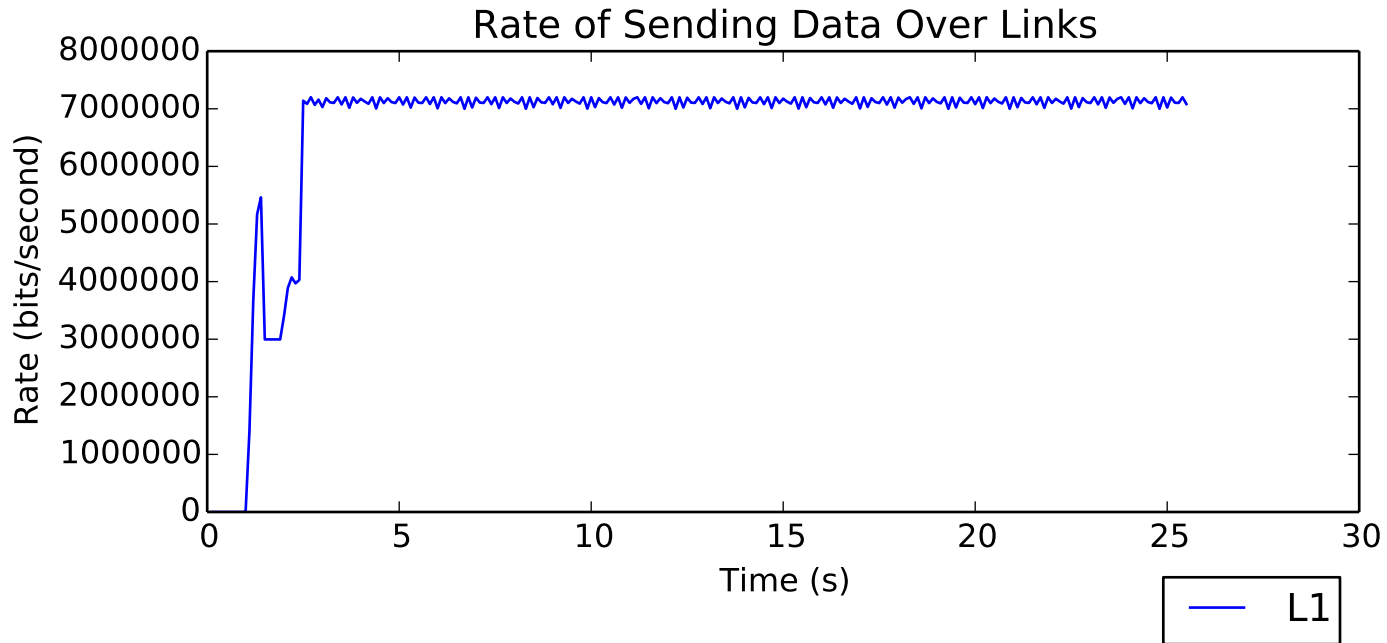

average Window size is 59.5384615385

average Total Bits is 5027328.0

average Rate (bits/sec) is 6319400.46552

average Delay (seconds) is 0.0694765063547

average Number of data packets received is 9819.0

L1 average Bits is 85571566.0355

average Buffer Occupancy (bits) is 232817.040485

average Rate (bits/sec) is 391389.578916

L1 average Rate (bits/second) is 6652601.0305

average Buffer Occupancy (bits) is 14550.4392728

average Total Bits is 5027328.0