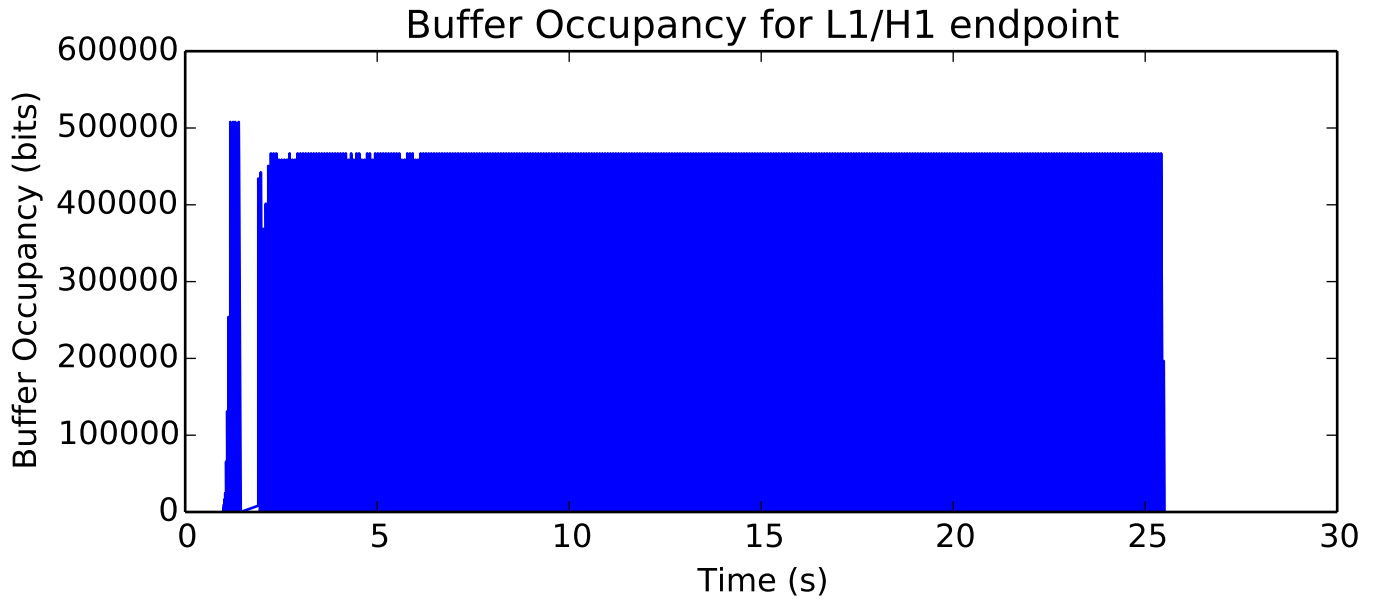

average Window size is 59.5384615385

average Total Bits is 5027328.0

average Rate (bits/sec) is 6319400.46552

average Delay (seconds) is 0.0694765063547

average Number of data packets received is 9819.0

L1 average Bits is 85571566.0355

average Buffer Occupancy (bits) is 232817.040485

average Rate (bits/sec) is 391389.578916

L1 average Rate (bits/second) is 6652601.0305

average Buffer Occupancy (bits) is 14550.4392728

average Total Bits is 5027328.0