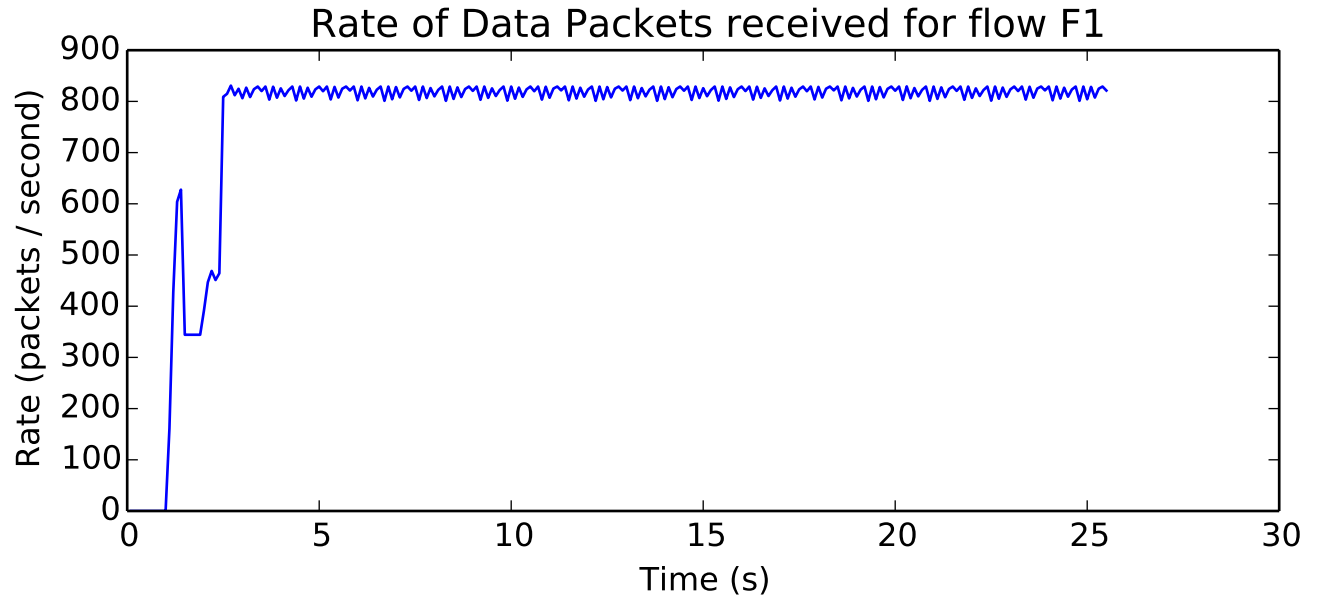

average Rate (bits/sec) is 6262233.26265

average Rate (packets / second) is 764.432771319

average Rate (bits/sec) is 390174.537772

average Total Bits is 80437248.0

average Total Bits is 80973824.0

average Number of Packets Dropped is 66.0

average Window size is 59.5384615385

average Total Bits is 5027328.0

average Rate (bits/sec) is 6319400.46552

average Delay (seconds) is 0.0694765063547

average Number of data packets received is 9819.0

L1 average Bits is 85571566.0355