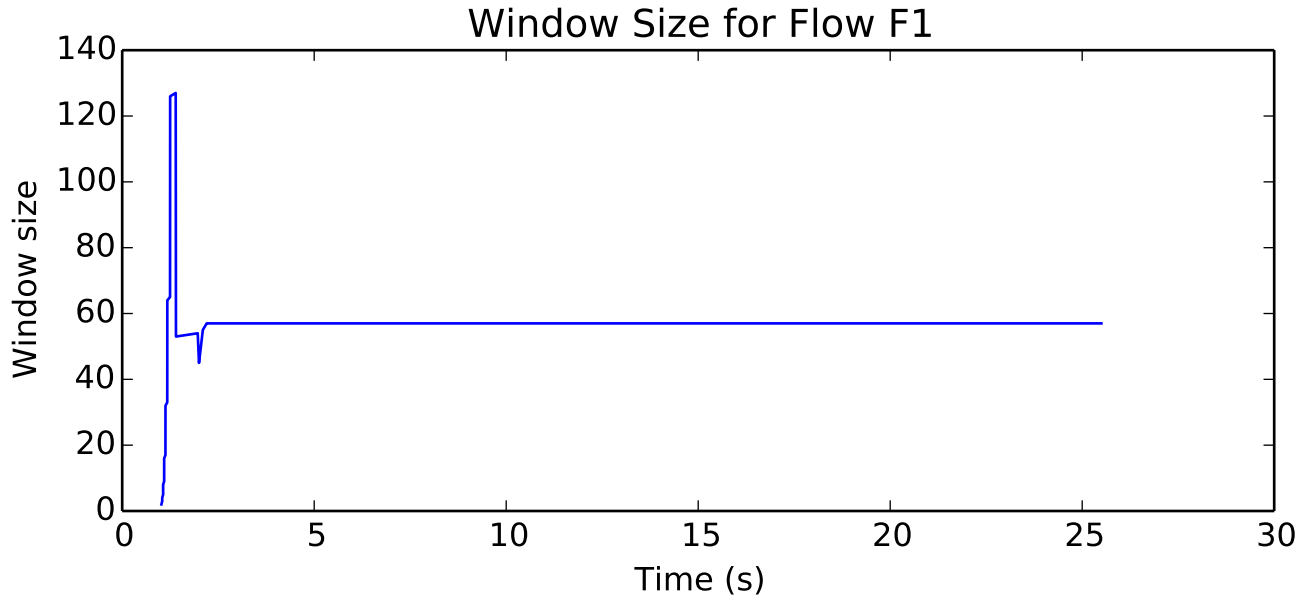

average Rate (bits/sec) is 6262233.26265

average Rate (packets / second) is 764.432771319

average Rate (bits/sec) is 390174.537772

average Total Bits is 80437248.0

average Total Bits is 80973824.0

average Number of Packets Dropped is 66.0

average Window size is 59.5384615385

average Total Bits is 5027328.0

average Rate (bits/sec) is 6319400.46552

average Delay (seconds) is 0.0694765063547

average Number of data packets received is 9819.0

L1 average Bits is 85571566.0355