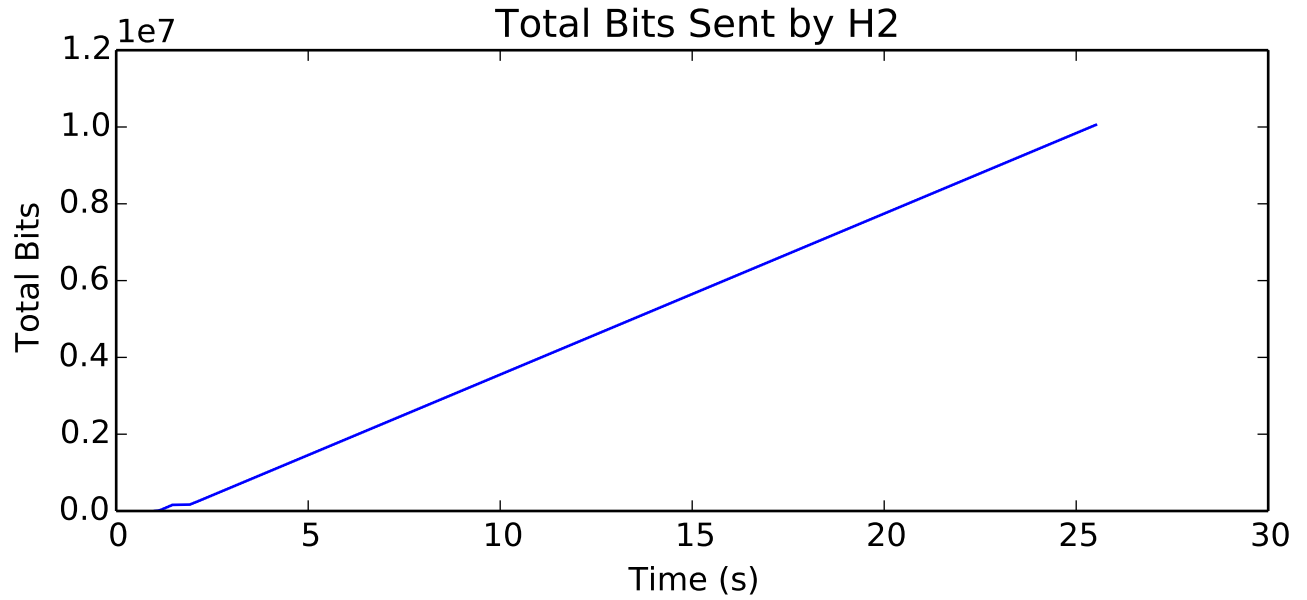

average Rate (bits/sec) is 6262233.26265

average Rate (packets / second) is 764.432771319

average Rate (bits/sec) is 390174.537772

average Total Bits is 80437248.0

average Total Bits is 80973824.0

average Number of Packets Dropped is 66.0

average Window size is 59.5384615385

average Total Bits is 5027328.0

average Rate (bits/sec) is 6319400.46552

average Delay (seconds) is 0.0694765063547

average Number of data packets received is 9819.0

L1 average Bits is 85571566.0355