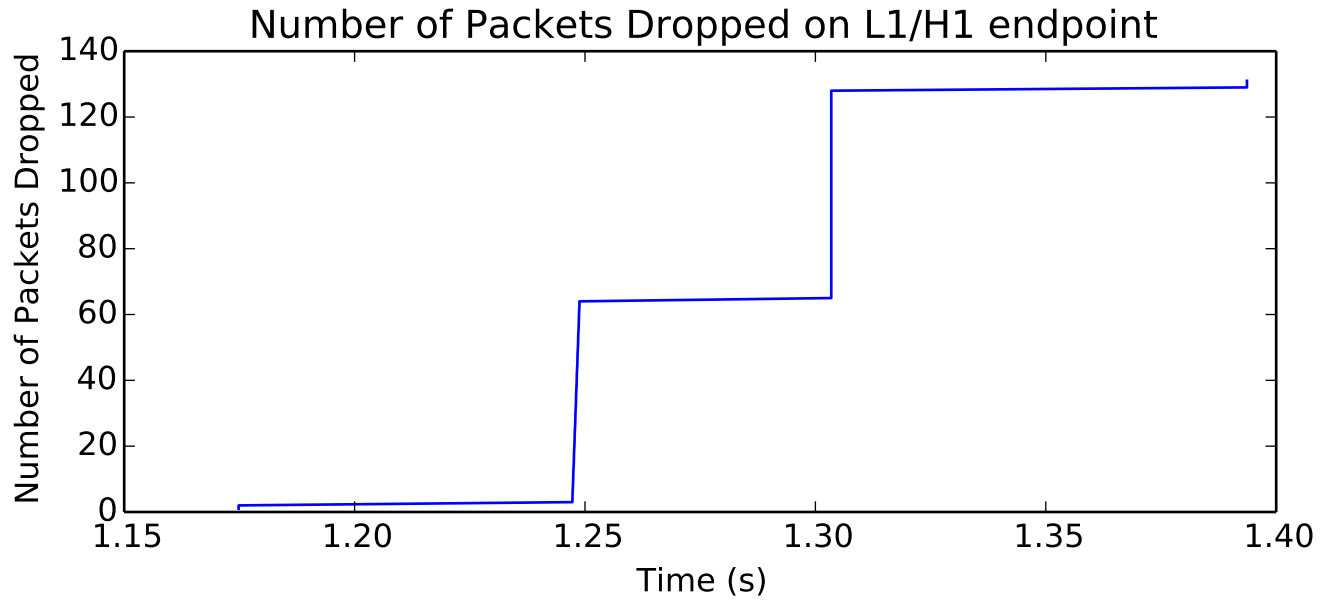

average Rate (bits/sec) is 6262233.26265

average Rate (packets / second) is 764.432771319

average Rate (bits/sec) is 390174.537772

average Total Bits is 80437248.0

average Total Bits is 80973824.0

average Number of Packets Dropped is 66.0

average Window size is 59.5384615385

average Total Bits is 5027328.0

average Rate (bits/sec) is 6319400.46552

average Delay (seconds) is 0.0694765063547

average Number of data packets received is 9819.0

L1 average Bits is 85571566.0355