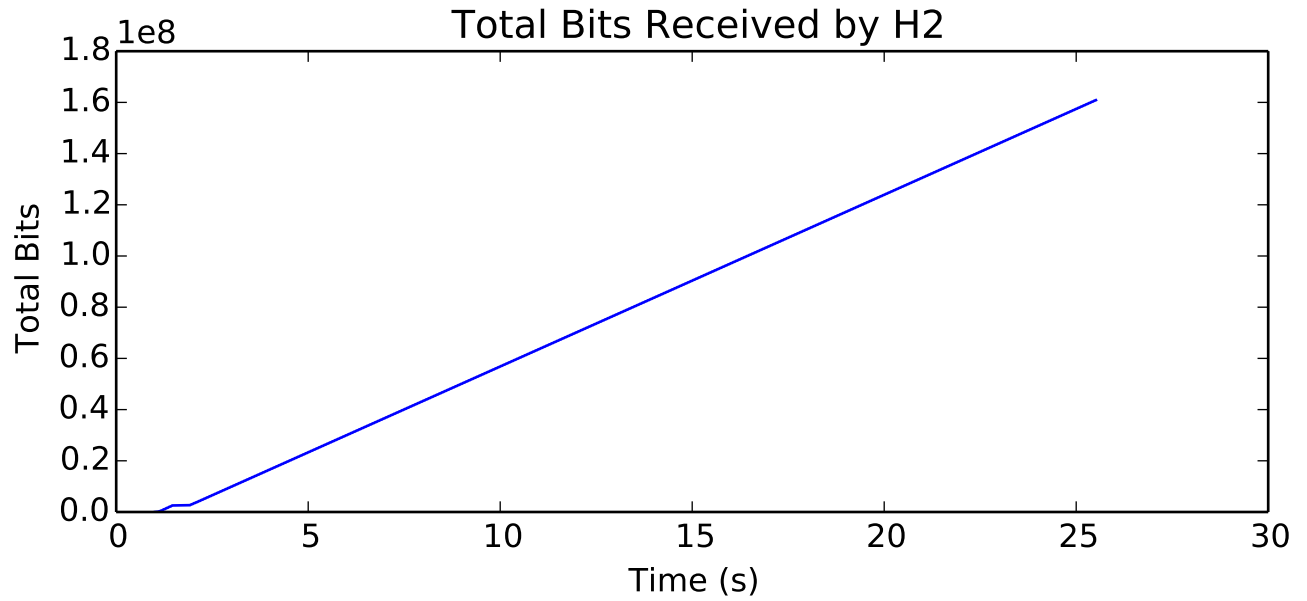

average Rate (bits/sec) is 6262233.26265

average Rate (packets / second) is 764.432771319

average Rate (bits/sec) is 390174.537772

average Total Bits is 80437248.0

average Total Bits is 80973824.0

average Number of Packets Dropped is 66.0

average Window size is 59.5384615385

average Total Bits is 5027328.0

average Rate (bits/sec) is 6319400.46552

average Delay (seconds) is 0.0694765063547

average Number of data packets received is 9819.0

L1 average Bits is 85571566.0355