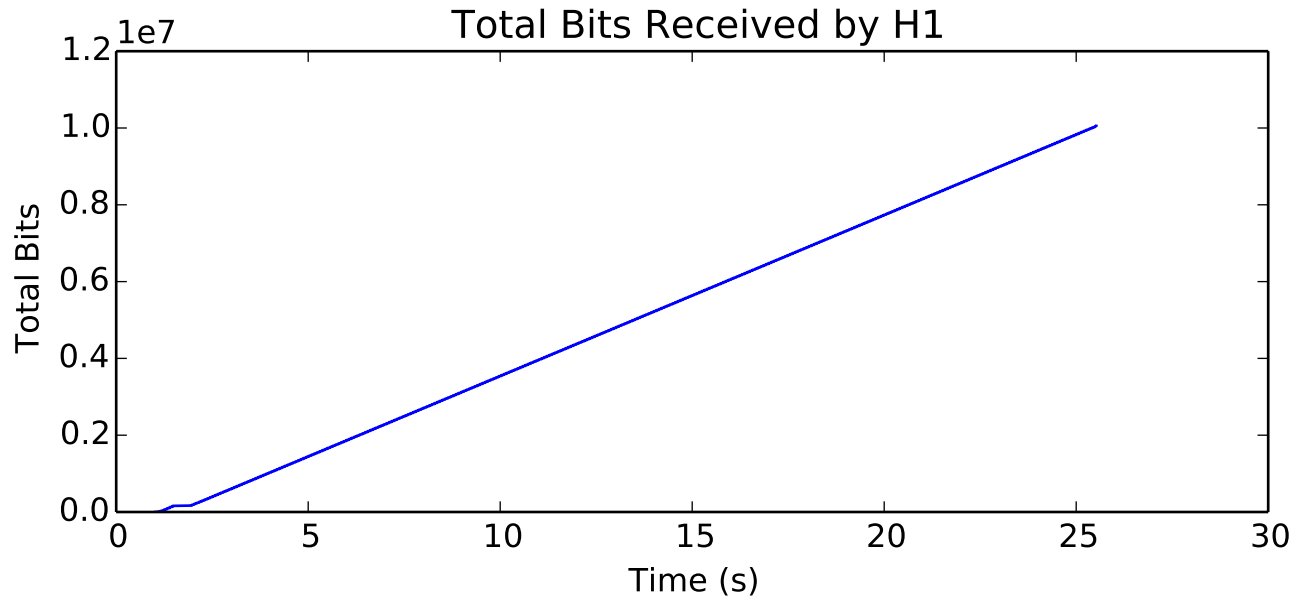

average Window size is 59.5384615385

average Total Bits is 5027328.0

average Rate (bits/sec) is 6319400.46552

average Delay (seconds) is 0.0694765063547

average Number of data packets received is 9819.0

L1 average Bits is 85571566.0355

average Buffer Occupancy (bits) is 232817.040485

average Rate (bits/sec) is 391389.578916

L1 average Rate (bits/second) is 6652601.0305

average Buffer Occupancy (bits) is 14550.4392728

average Total Bits is 5027328.0