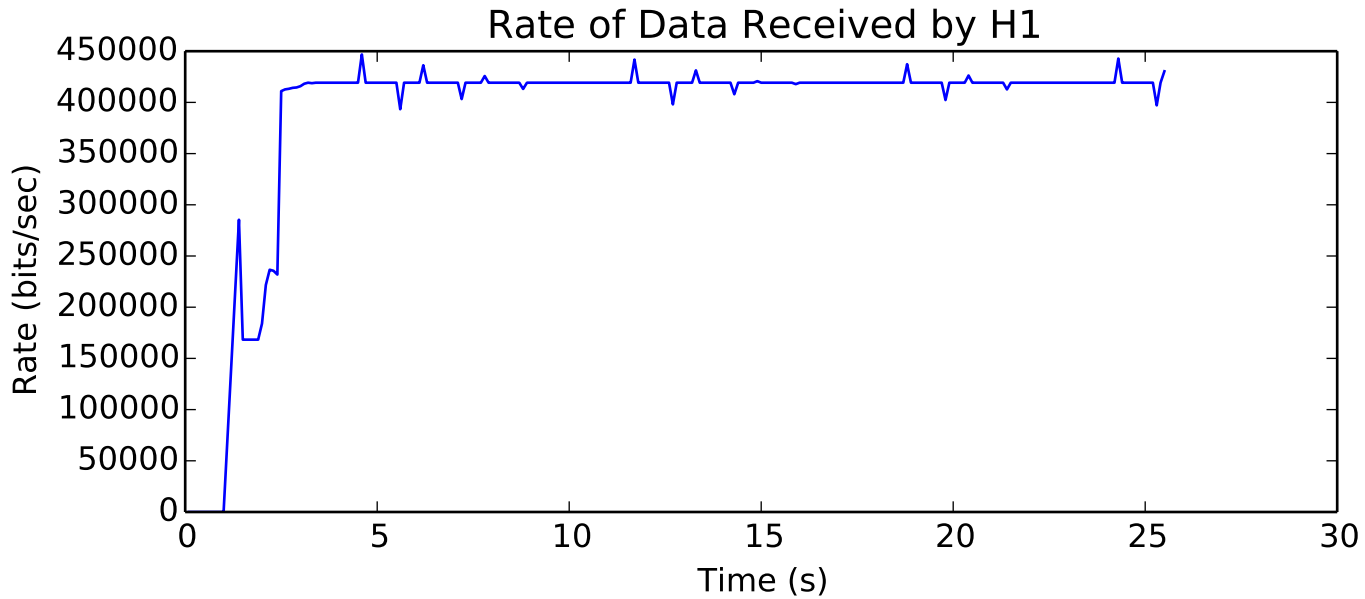

average Rate (bits/sec) is 6262233.26265

average Rate (packets / second) is 764.432771319

average Rate (bits/sec) is 390174.537772

average Total Bits is 80437248.0

average Total Bits is 80973824.0

average Number of Packets Dropped is 66.0

average Window size is 59.5384615385

average Total Bits is 5027328.0

average Rate (bits/sec) is 6319400.46552

average Delay (seconds) is 0.0694765063547

average Number of data packets received is 9819.0

L1 average Bits is 85571566.0355

average Buffer Occupancy (bits) is 232817.040485

average Rate (bits/sec) is 391389.578916

L1 average Rate (bits/second) is 6652601.0305

average Buffer Occupancy (bits) is 14550.4392728

average Total Bits is 5027328.0