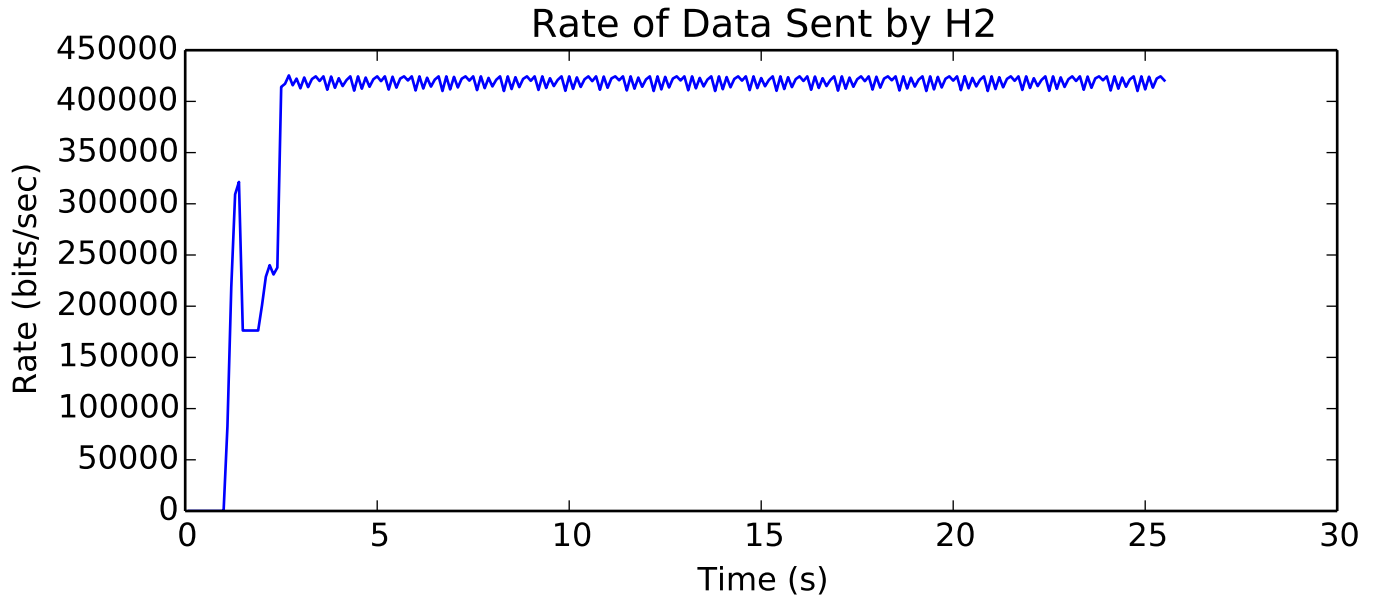

average Window size is 59.5384615385

average Total Bits is 5027328.0

average Rate (bits/sec) is 6319400.46552

average Delay (seconds) is 0.0694765063547

average Number of data packets received is 9819.0

L1 average Bits is 85571566.0355

average Buffer Occupancy (bits) is 232817.040485

average Rate (bits/sec) is 391389.578916

L1 average Rate (bits/second) is 6652601.0305

average Buffer Occupancy (bits) is 14550.4392728

average Total Bits is 5027328.0