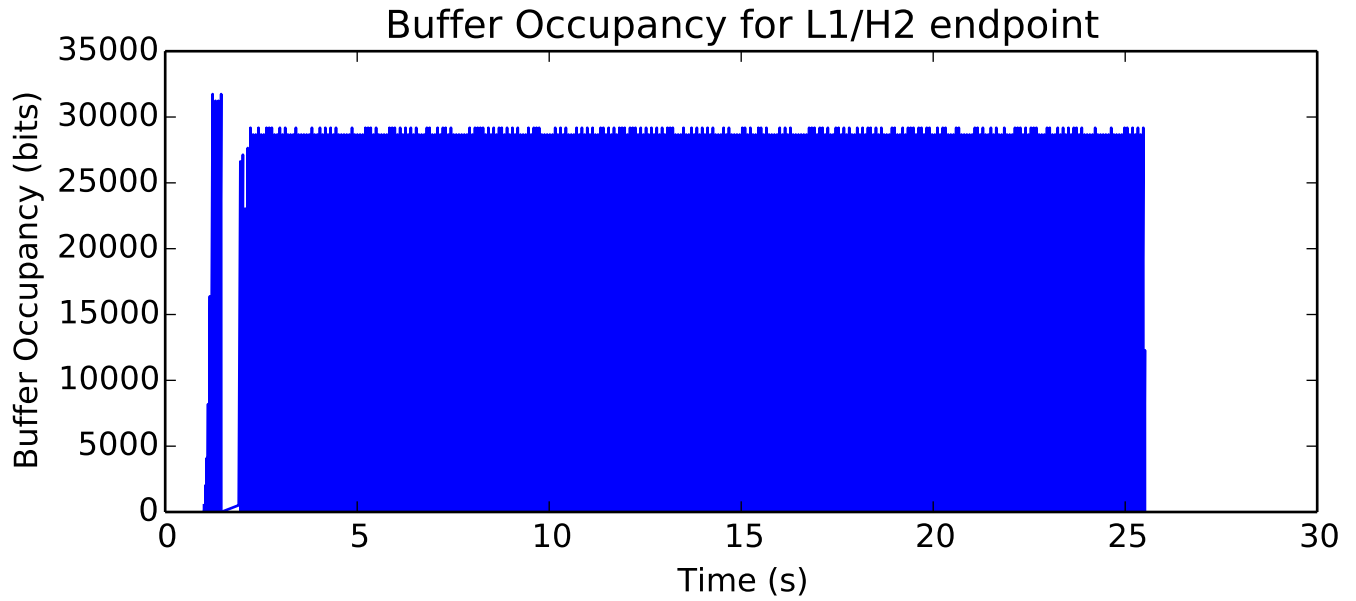

average Window size is 59.5384615385

average Total Bits is 5027328.0

average Rate (bits/sec) is 6319400.46552

average Delay (seconds) is 0.0694765063547

average Number of data packets received is 9819.0

L1 average Bits is 85571566.0355

average Buffer Occupancy (bits) is 232817.040485

average Rate (bits/sec) is 391389.578916

L1 average Rate (bits/second) is 6652601.0305

average Buffer Occupancy (bits) is 14550.4392728

average Total Bits is 5027328.0