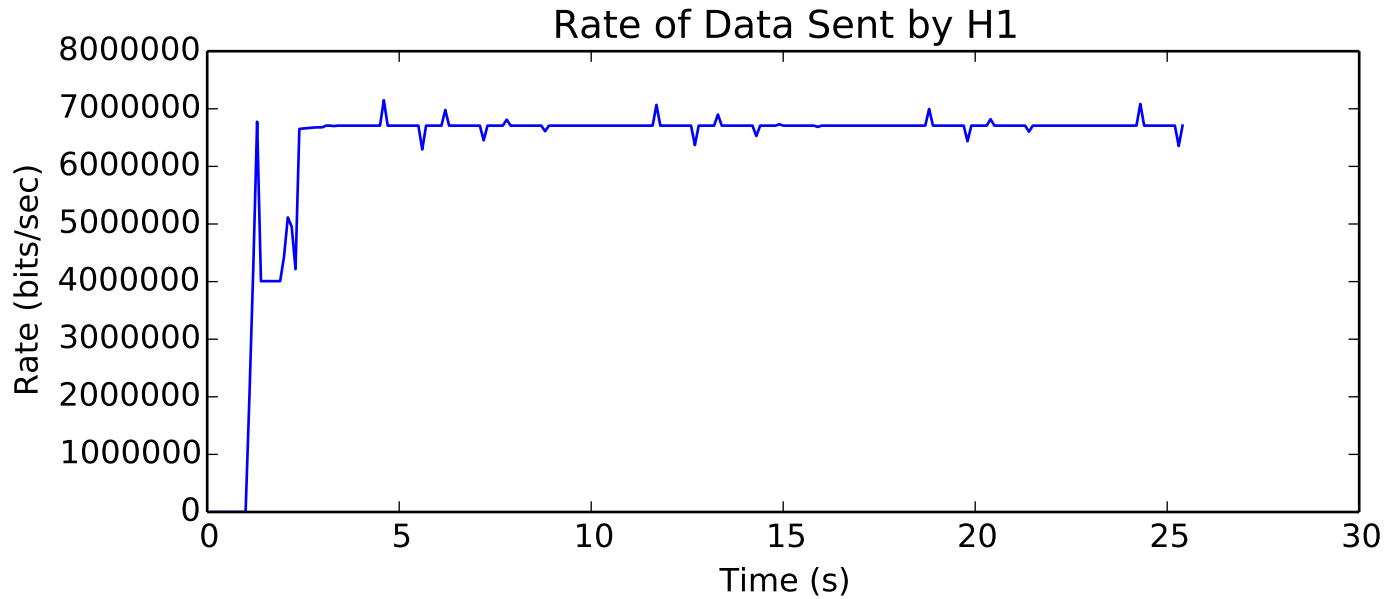

average Rate (bits/sec) is 6262233.26265

average Rate (packets / second) is 764.432771319

average Rate (bits/sec) is 390174.537772

average Total Bits is 80437248.0

average Total Bits is 80973824.0

average Number of Packets Dropped is 66.0

average Window size is 59.5384615385

average Total Bits is 5027328.0

average Rate (bits/sec) is 6319400.46552

average Delay (seconds) is 0.0694765063547

average Number of data packets received is 9819.0

L1 average Bits is 85571566.0355