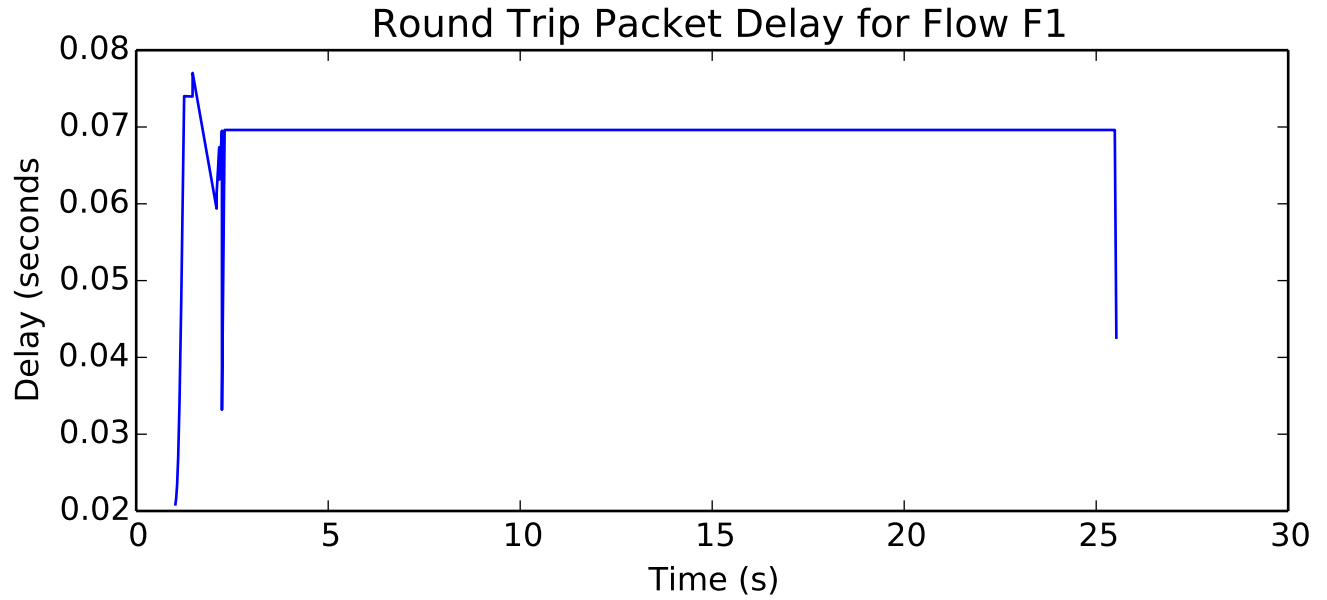

average Window size is 59.5384615385

average Total Bits is 5027328.0

average Rate (bits/sec) is 6319400.46552

average Delay (seconds) is 0.0694765063547

average Number of data packets received is 9819.0

L1 average Bits is 85571566.0355

average Buffer Occupancy (bits) is 232817.040485

average Rate (bits/sec) is 391389.578916

L1 average Rate (bits/second) is 6652601.0305

average Buffer Occupancy (bits) is 14550.4392728

average Total Bits is 5027328.0