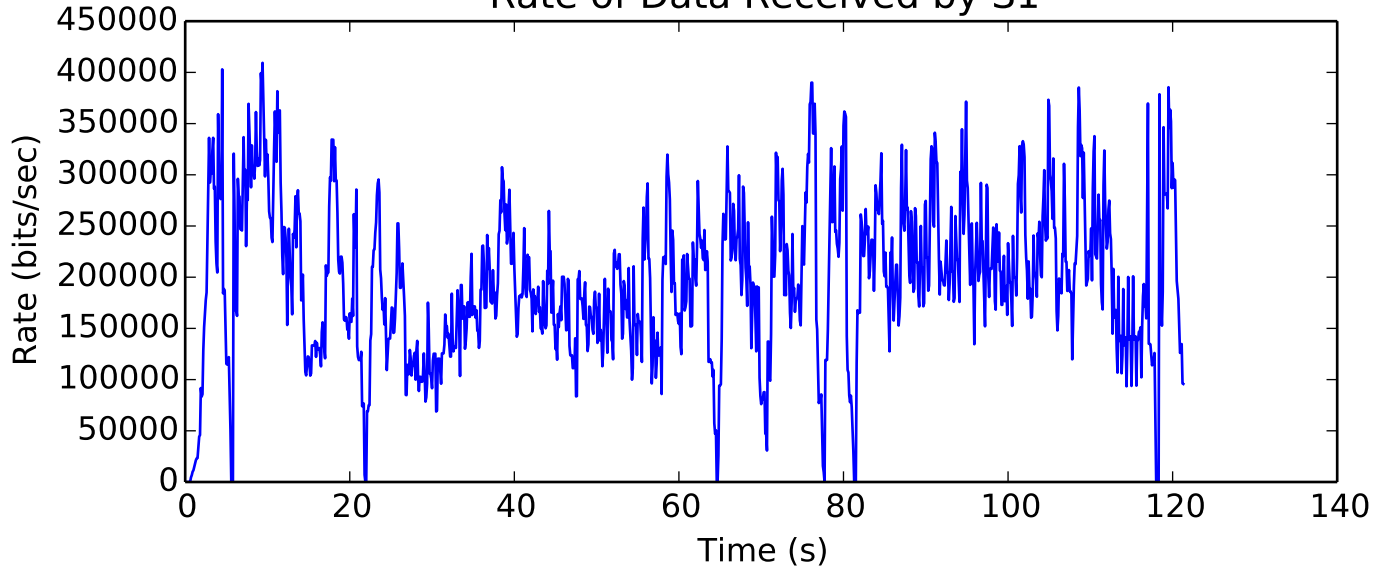

average Total Bits is 643235840.0

average Total Bits is 4566272.0

average Number of Packets Dropped is 243.0

average Buffer Occupancy (bits) is 38481.9812526

Rate of Data Received by S1

average Rate (bits/sec) is 196657.079784