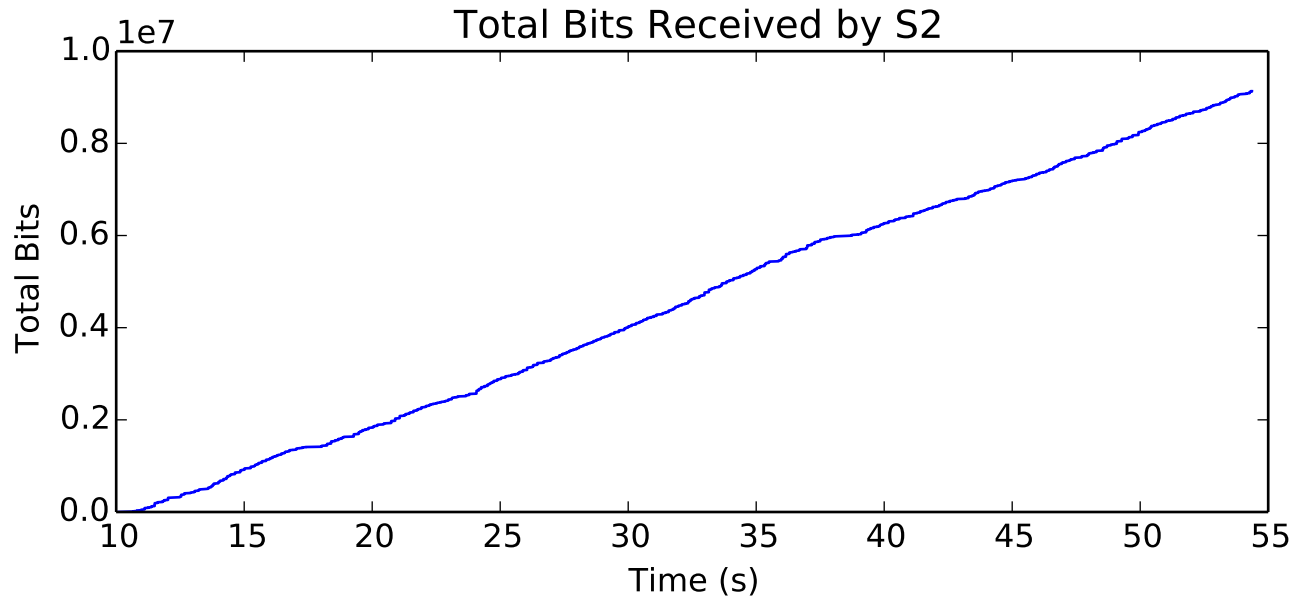

average Total Bits is 4566272.0