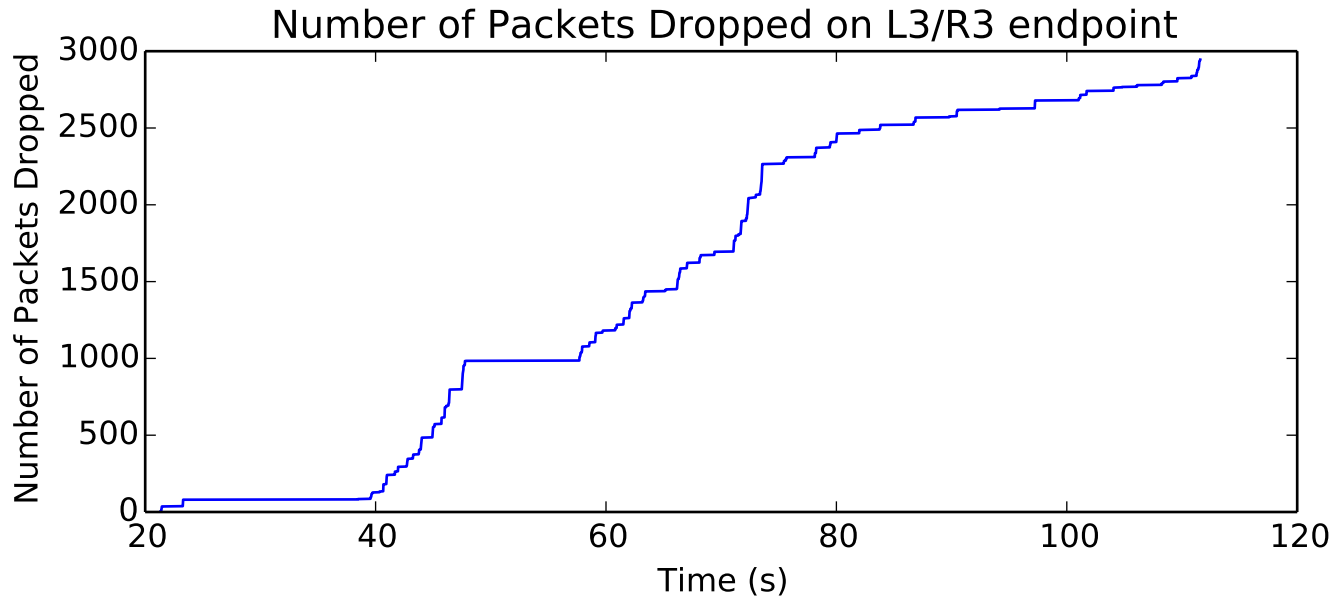

average Buffer Occupancy (bits) is 39510.0144782

average Number of data packets received is 8918.5

average Total Bits is 8919040.0

average Buffer Occupancy (bits) is 11402.2762431

average Rate (bits/sec) is 167777.642752

average Total Bits is 189796352.0

Round Trip Packet Delay for Flow F1

average Delay (seconds) is 0.325892771119

average Number of Packets Dropped is 1473.0

average Buffer Occupancy (bits) is 123847.520471