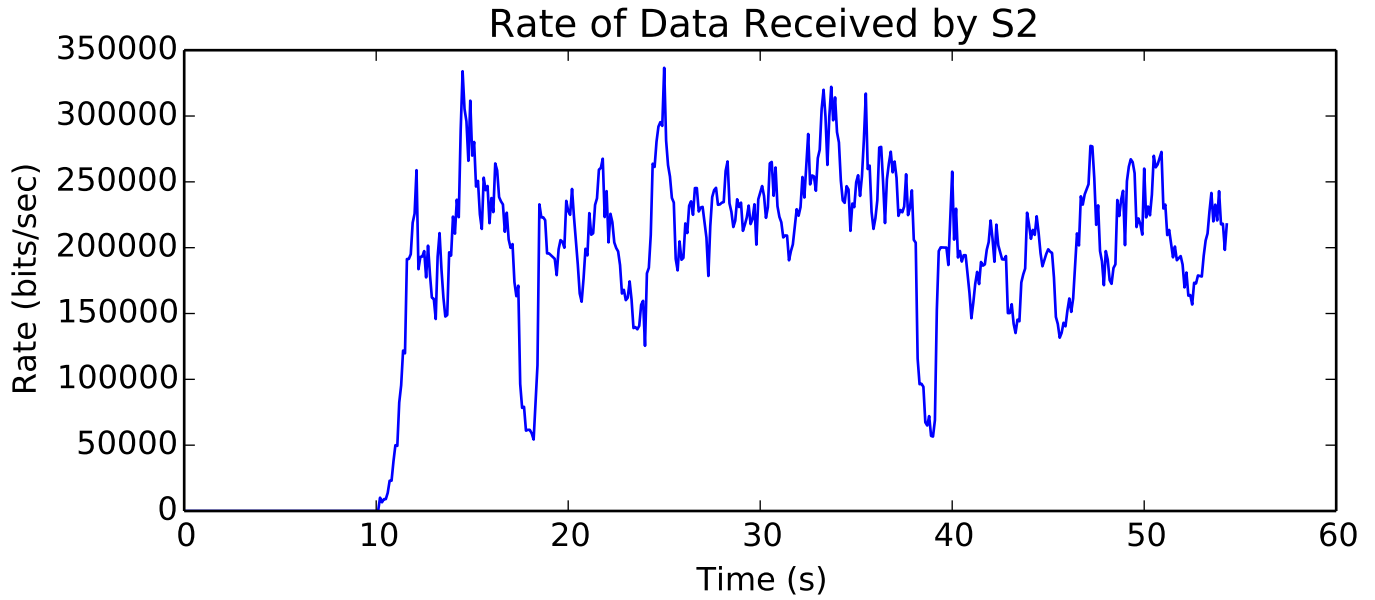

average Rate (bits/sec) is 167365.293922