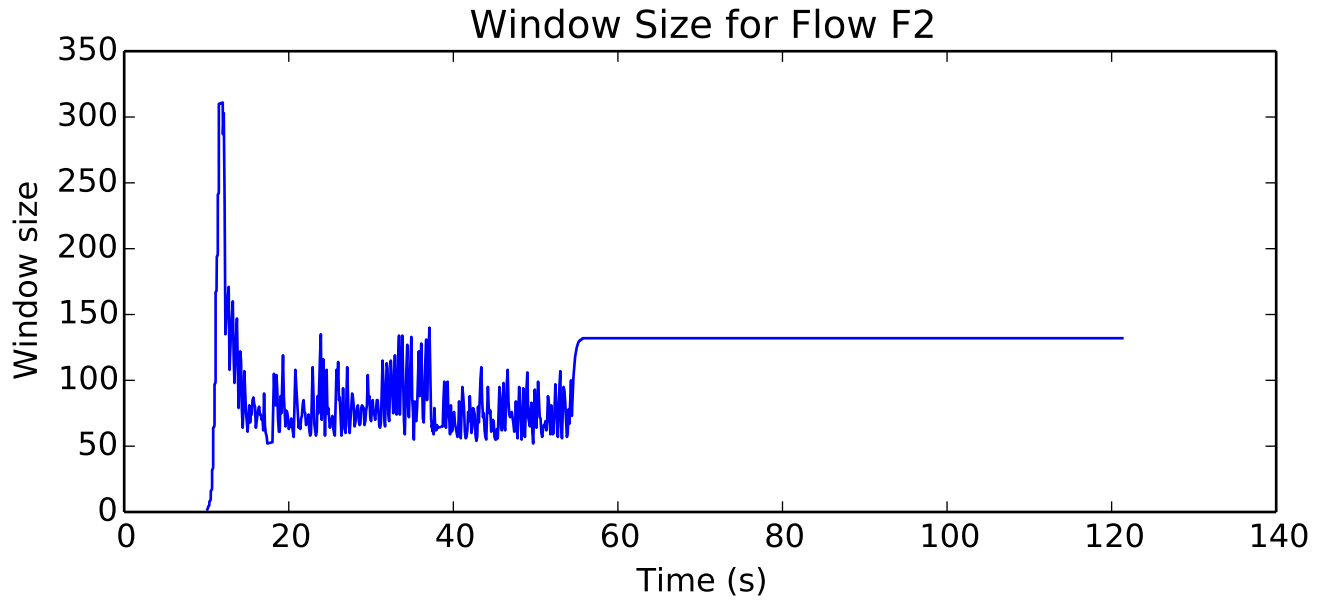

average Window size is 107.40199005

average Buffer Occupancy (bits) is 74708.8618785

Number of Packets Dropped on L9/R4 endpoint

average Buffer Occupancy (bits) is 58109.0928739

Number of Packets Dropped on L3/R4 endpoint

average Buffer Occupancy (bits) is 72280.7589146

average Total Bits is 142704640.0

Number of Packets Dropped on L5/T2 endpoint

average Buffer Occupancy (bits) is 18813.4717552

average Window size is 121.746110325

Number of Packets Dropped on L6/R3 endpoint

average Rate (packets / second) is 327.690708501

average Buffer Occupancy (bits) is 309988.648621

average Buffer Occupancy (bits) is 10232.2780893

average Rate (bits/sec) is 2684442.28404