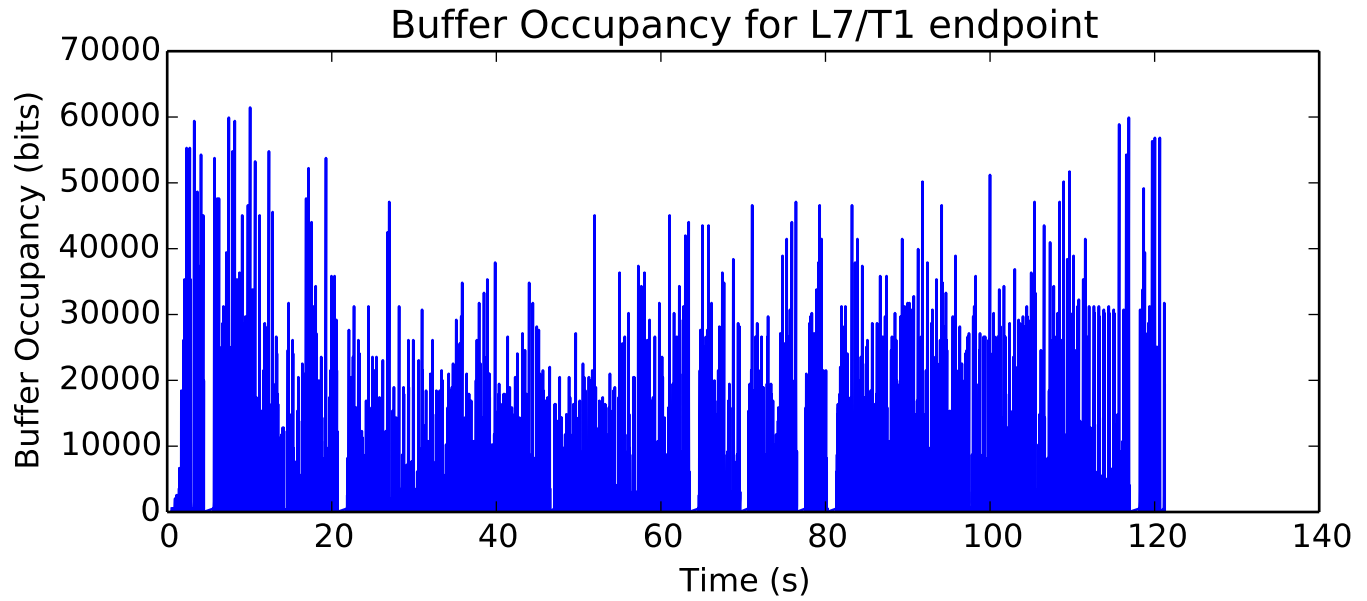

Number of Packets Dropped on L8/R1 endpoint

average Number of data packets received is 17420.0

average Rate (bits/sec) is 158127.024586

average Total Bits is 11862272.0

average Rate (bits/sec) is 2879230.00636

average Buffer Occupancy (bits) is 39510.0144782

average Number of data packets received is 8918.5

average Total Bits is 8919040.0

average Buffer Occupancy (bits) is 11402.2762431

average Rate (bits/sec) is 167777.642752