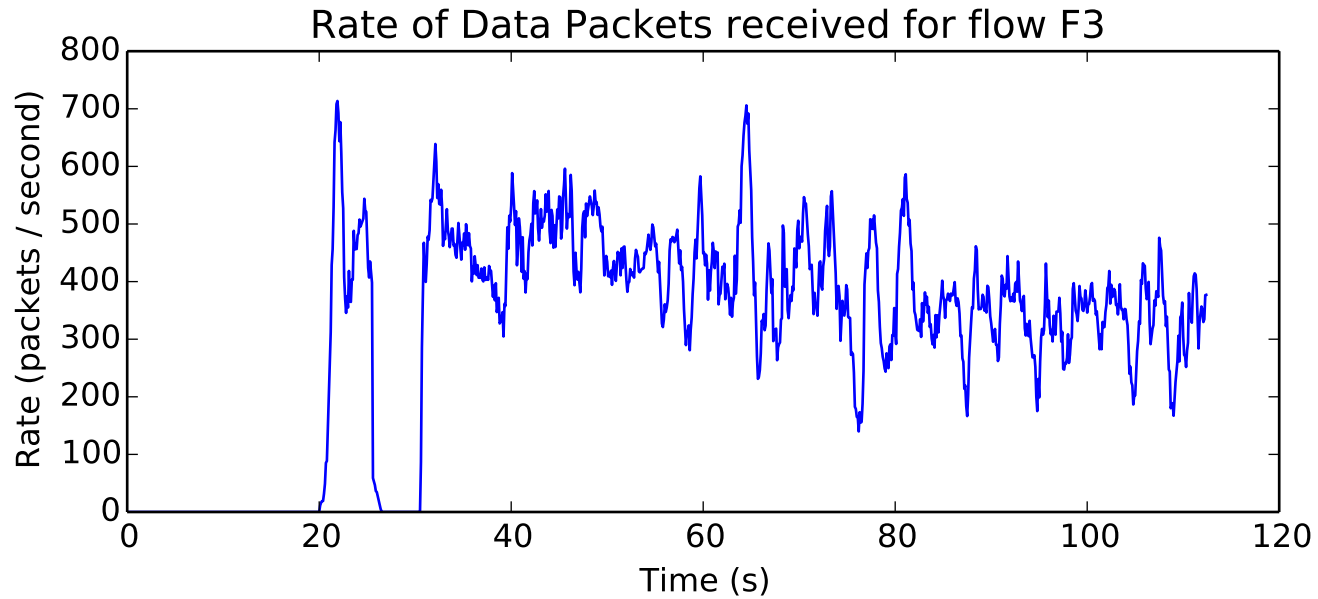

Number of Packets Dropped on L7/T1 endpoint

average Buffer Occupancy (bits) is 243731.374758

average Rate (bits/sec) is 10654573.9239

average Rate (packets / second) is 309.242857153

average Number of Packets Dropped is 1210.5