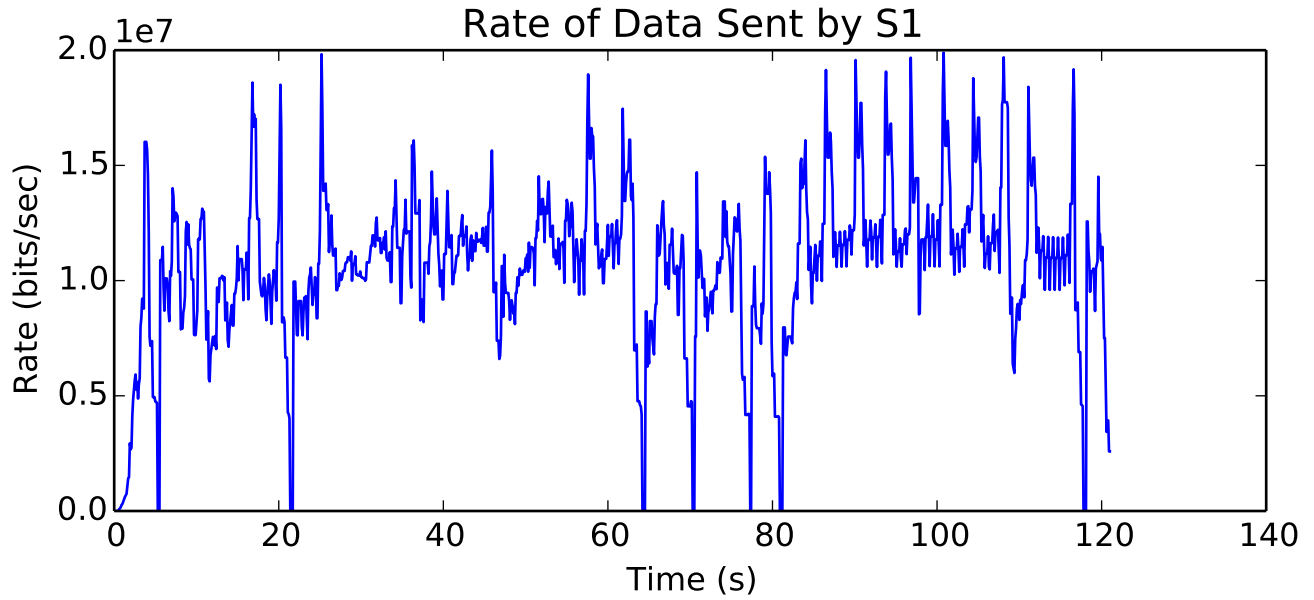

Buffer Occupancy for L8/S1 endpoint

average Buffer Occupancy (bits) is 421013.068154

average Rate (bits/sec) is 198858.437682

average Rate (bits/sec) is 158332.342862

average Buffer Occupancy (bits) is 383413.972461

Number of Packets Dropped on L7/T1 endpoint

average Buffer Occupancy (bits) is 243731.374758

average Rate (bits/sec) is 10654573.9239

average Rate (packets / second) is 309.242857153

average Number of Packets Dropped is 1210.5