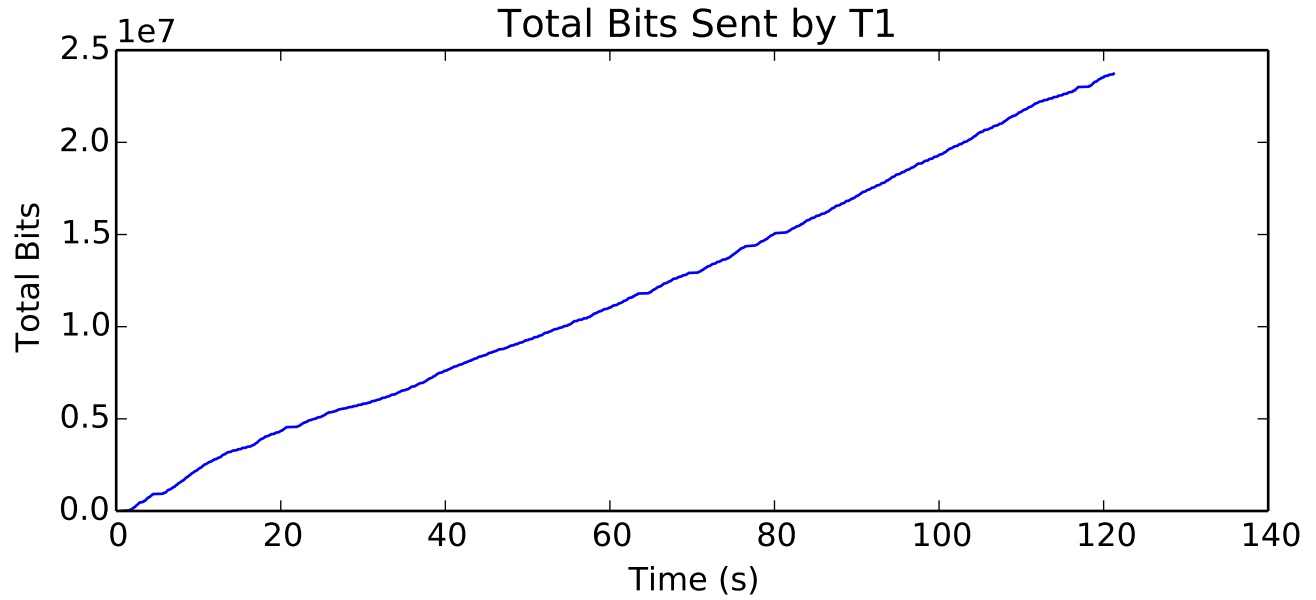

Number of Packets Dropped on L8/R1 endpoint

average Number of data packets received is 17420.0

average Rate (bits/sec) is 158127.024586

average Total Bits is 11862272.0

average Rate (bits/sec) is 2879230.00636