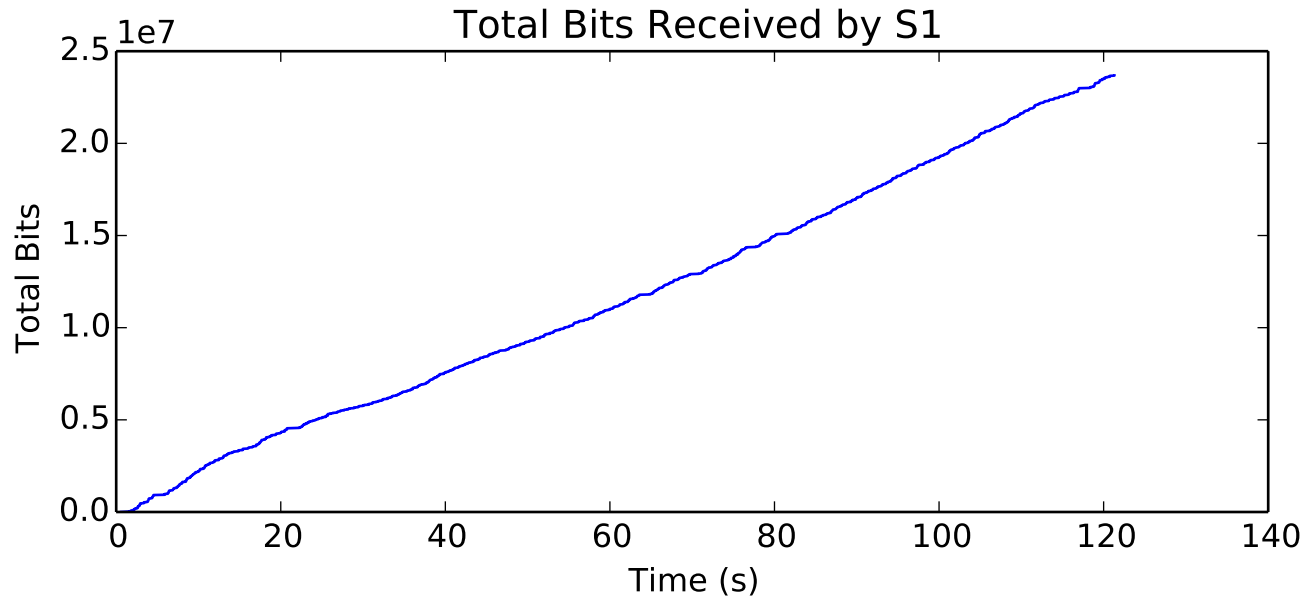

average Buffer Occupancy (bits) is 72280.7589146

average Total Bits is 142704640.0

Number of Packets Dropped on L5/T2 endpoint

average Buffer Occupancy (bits) is 18813.4717552

average Window size is 121.746110325

Number of Packets Dropped on L6/R3 endpoint

average Rate (packets / second) is 327.690708501

average Buffer Occupancy (bits) is 309988.648621

average Buffer Occupancy (bits) is 10232.2780893

average Rate (bits/sec) is 2684442.28404

average Delay (seconds) is 0.195099197234

average Total Bits is 11841536.0

Number of Packets Dropped on L9/T3 endpoint

average Delay (seconds) is 0.198186711994

average Buffer Occupancy (bits) is 263605.008239