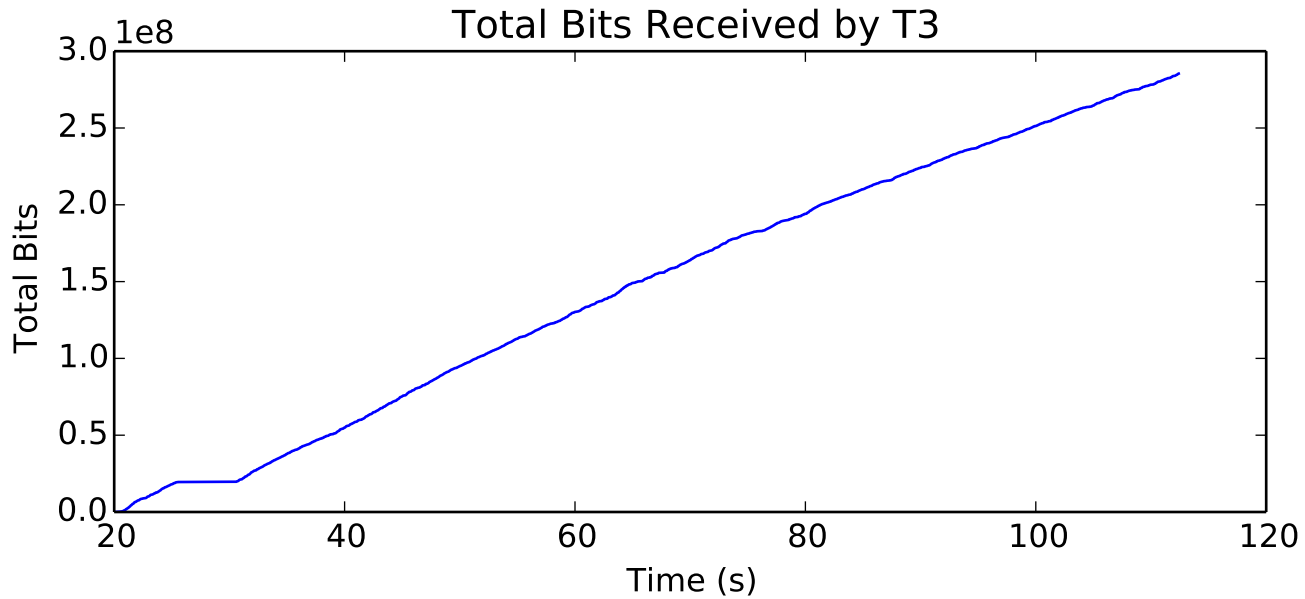

average Window size is 107.40199005

average Buffer Occupancy (bits) is 74708.8618785

Number of Packets Dropped on L9/R4 endpoint

average Buffer Occupancy (bits) is 58109.0928739

Number of Packets Dropped on L3/R4 endpoint

average Buffer Occupancy (bits) is 72280.7589146

average Total Bits is 142704640.0

Number of Packets Dropped on L5/T2 endpoint

average Buffer Occupancy (bits) is 18813.4717552

average Window size is 121.746110325