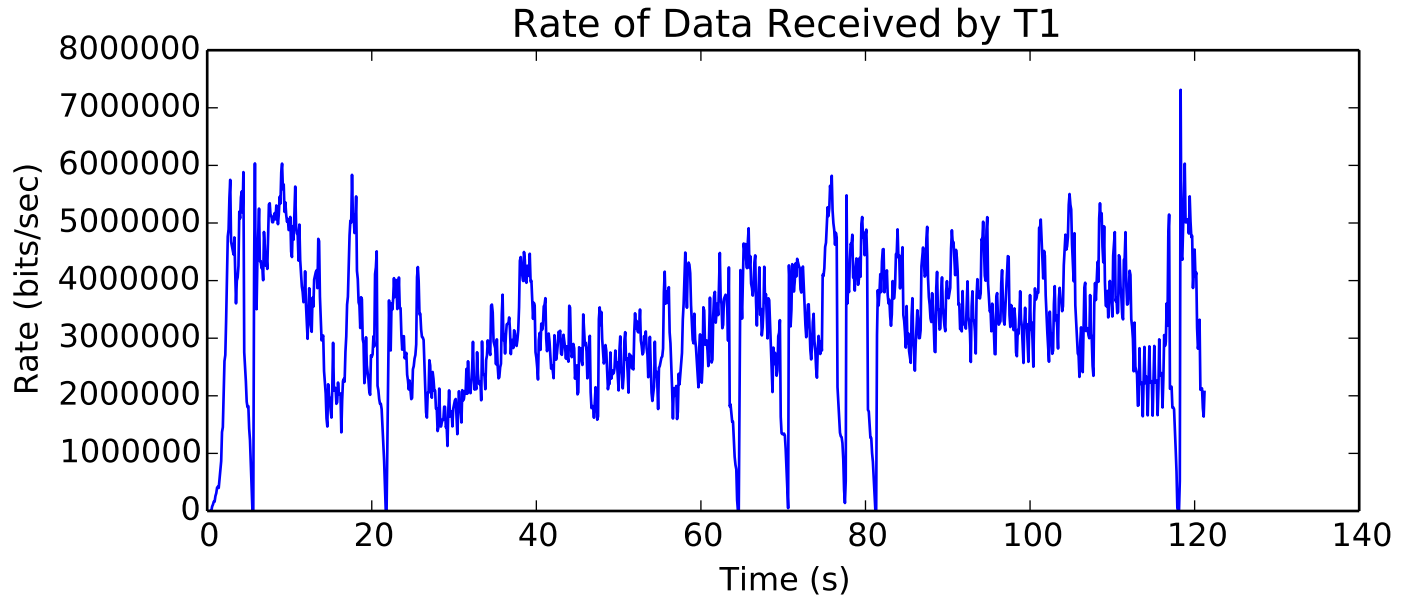

average Total Bits is 161419264.0

average Rate (bits/sec) is 167365.293922

average Total Bits is 78192640.0

average Buffer Occupancy (bits) is 9342.60018944

average Number of data packets received is 23168.5

average Rate (bits/sec) is 3181735.00291

average Rate (bits/sec) is 2860535.15446

average Total Bits is 73060352.0

average Number of Packets Dropped is 53862.5

average Rate (bits/sec) is 2533317.48579

average Number of Packets Dropped is 953.0