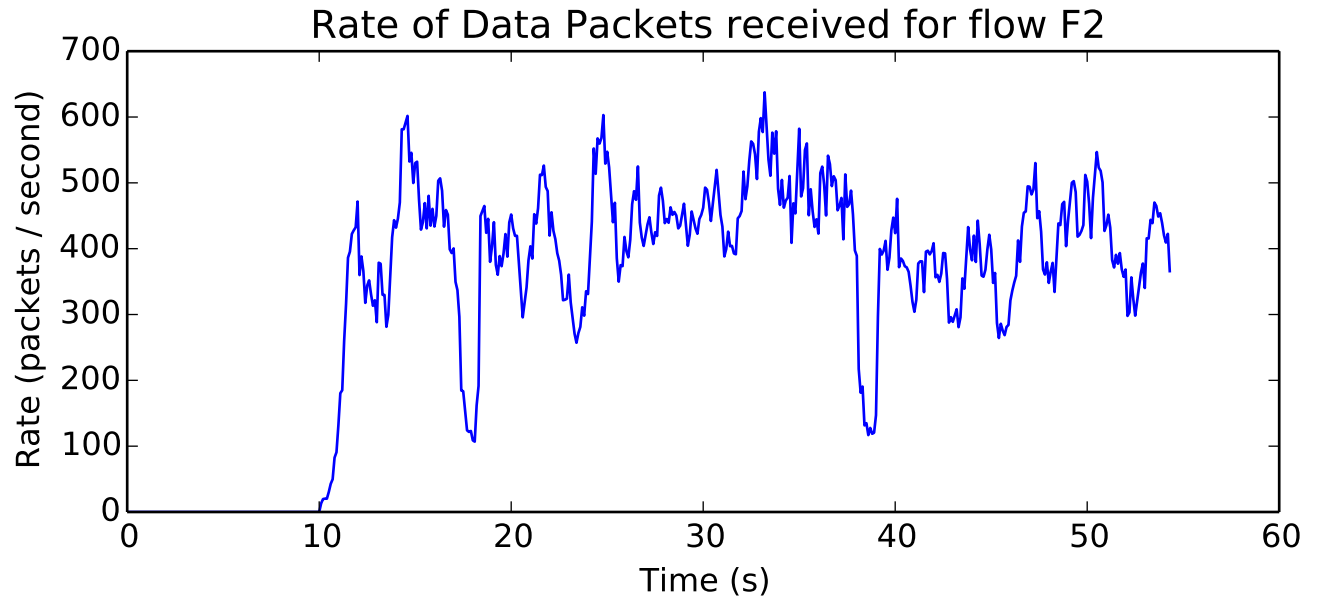

average Buffer Occupancy (bits) is 72280.7589146

average Total Bits is 142704640.0

Number of Packets Dropped on L5/T2 endpoint

average Buffer Occupancy (bits) is 18813.4717552

average Window size is 121.746110325

Number of Packets Dropped on L6/R3 endpoint

average Rate (packets / second) is 327.690708501

average Buffer Occupancy (bits) is 309988.648621

average Buffer Occupancy (bits) is 10232.2780893

average Rate (bits/sec) is 2684442.28404