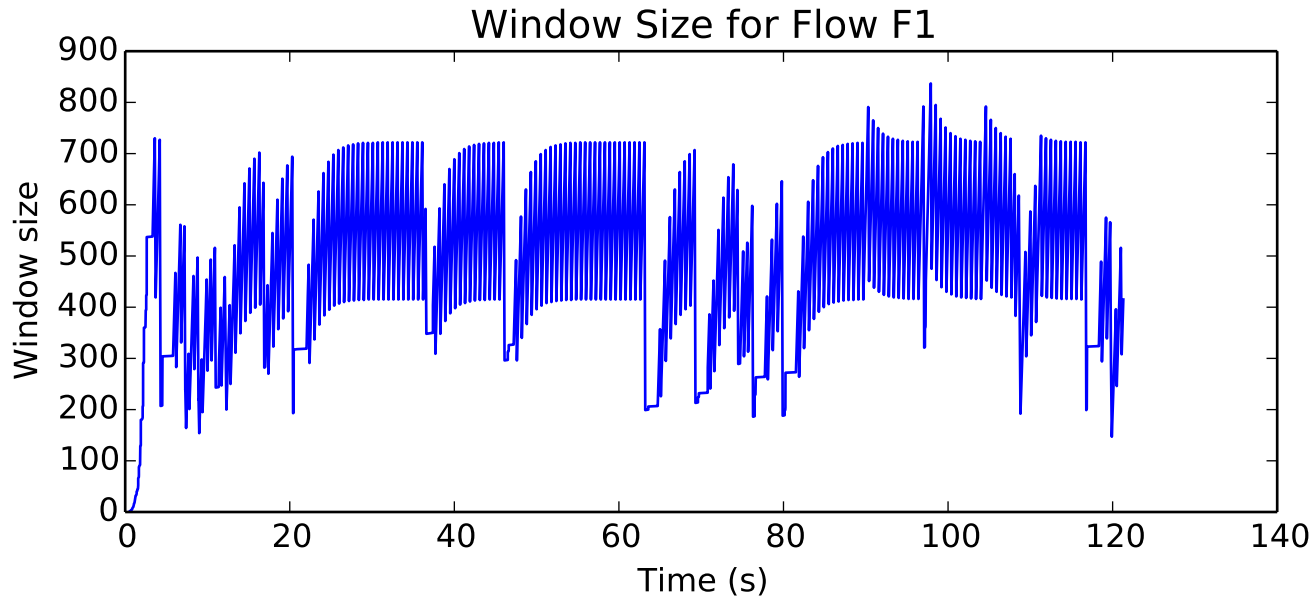

average Buffer Occupancy (bits) is 13945.5985647

average Number of Packets Dropped is 572.5

Number of Packets Dropped on L5/R2 endpoint

average Total Bits is 8919040.0

average Total Bits is 4566272.0

average Window size is 382.476339286