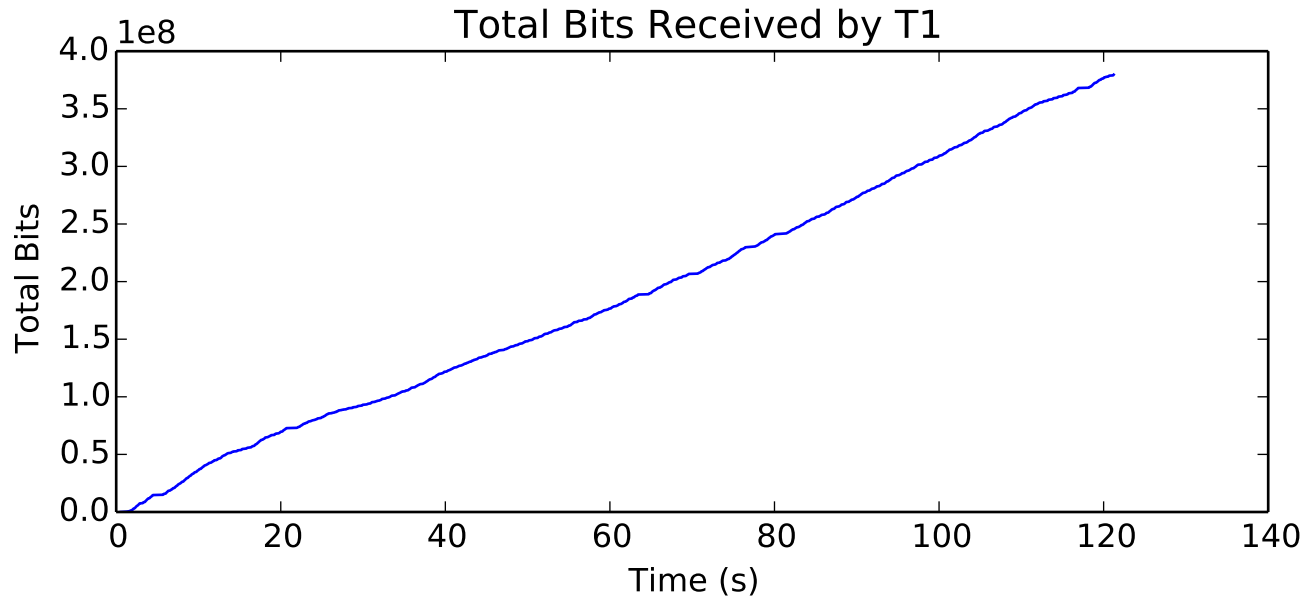

average Buffer Occupancy (bits) is 39510.0144782

average Number of data packets received is 8918.5

average Total Bits is 8919040.0

average Buffer Occupancy (bits) is 11402.2762431

average Rate (bits/sec) is 167777.642752