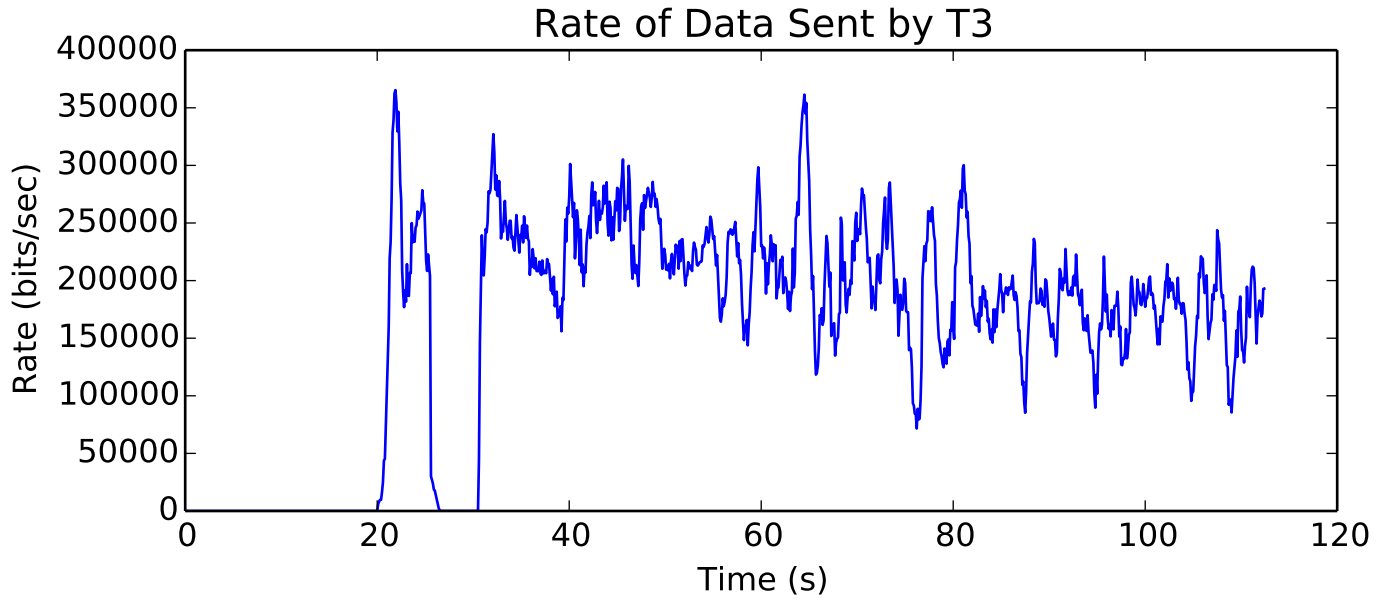

average Delay (seconds) is 0.195099197234

average Total Bits is 11841536.0

Number of Packets Dropped on L9/T3 endpoint

average Delay (seconds) is 0.198186711994

average Buffer Occupancy (bits) is 263605.008239

Buffer Occupancy for L8/S1 endpoint

average Buffer Occupancy (bits) is 421013.068154

average Rate (bits/sec) is 198858.437682

average Rate (bits/sec) is 158332.342862

average Buffer Occupancy (bits) is 383413.972461