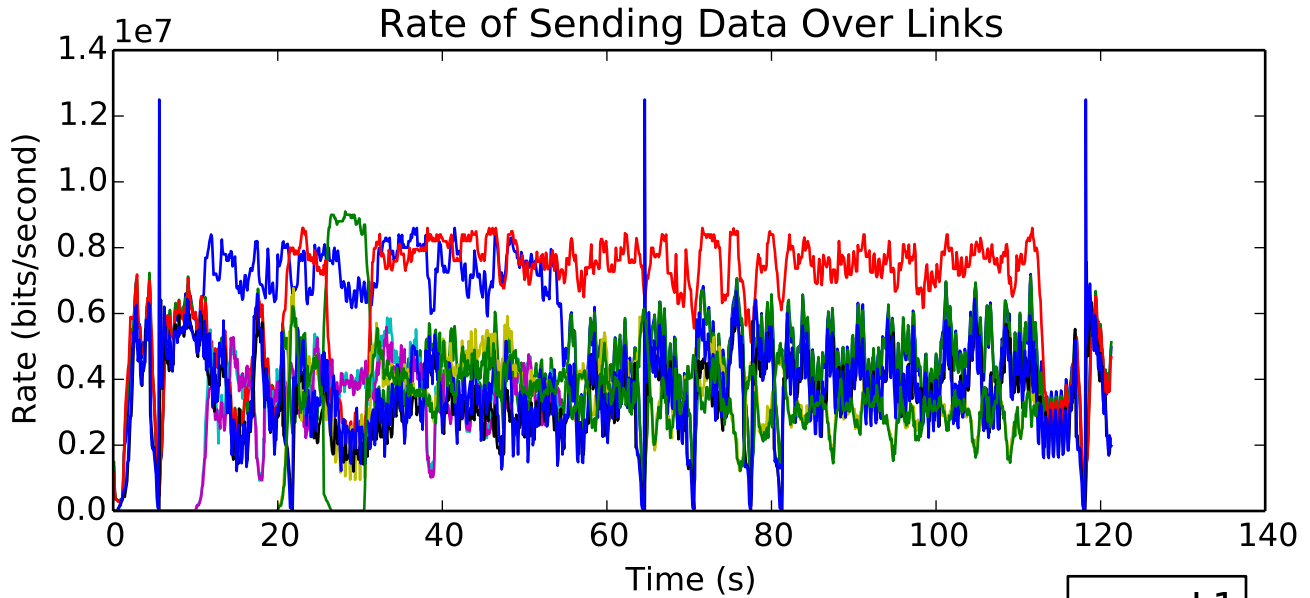

L1 average Rate (bits/second) is 5535186.73584
L2 average Rate (bits/second) is 4579235.41234
L3 average Rate (bits/second) is 6585724.27792
L4 average Rate (bits/second) is 2963978.96241
L5 average Rate (bits/second) is 2850995.8743
L6 average Rate (bits/second) is 2886166.18346
L7 average Rate (bits/second) is 3380973.5236
L8 average Rate (bits/second) is 3623430.40461
L9 average Rate (bits/second) is 2692550.12585