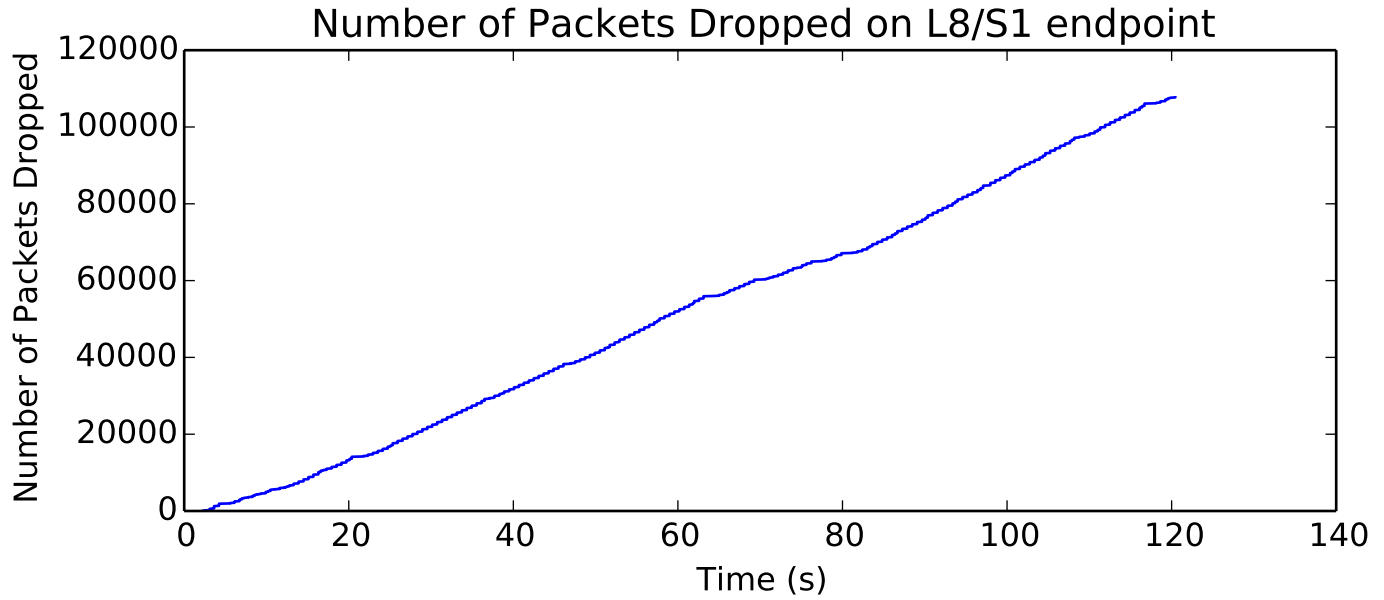

average Number of Packets Dropped is 53862.5