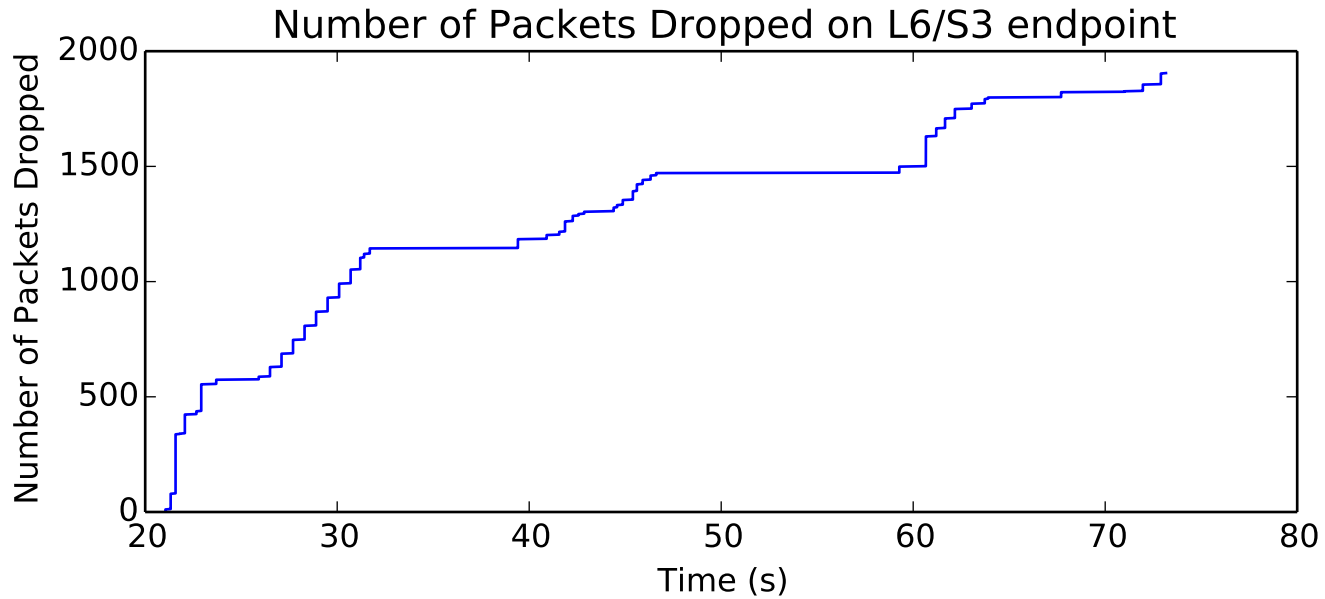

average Rate (bits/sec) is 3181735.00291

average Rate (bits/sec) is 2860535.15446

average Total Bits is 73060352.0

average Number of Packets Dropped is 53862.5

average Rate (bits/sec) is 2533317.48579

average Number of Packets Dropped is 953.0

average Buffer Occupancy (bits) is 13945.5985647

average Number of Packets Dropped is 572.5

Number of Packets Dropped on L5/R2 endpoint

average Total Bits is 8919040.0

average Total Bits is 4566272.0

average Window size is 382.476339286