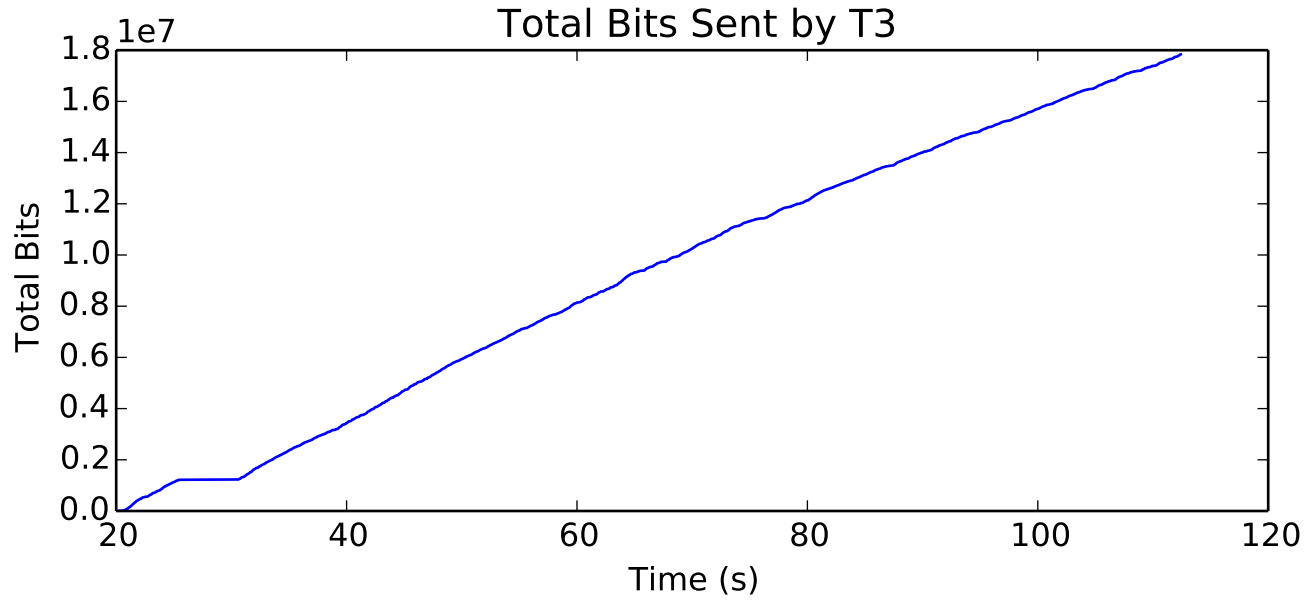

average Total Bits is 8919040.0