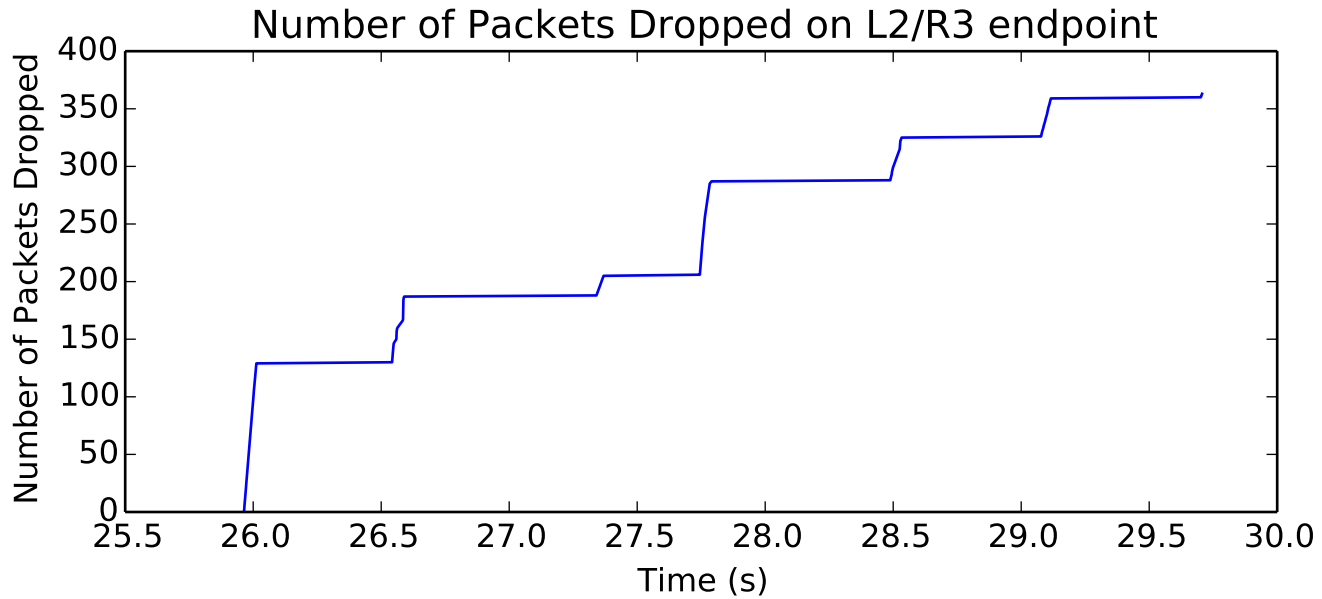

average Buffer Occupancy (bits) is 13945.5985647

average Number of Packets Dropped is 572.5

Number of Packets Dropped on L5/R2 endpoint

average Total Bits is 8919040.0

average Total Bits is 4566272.0

average Window size is 382.476339286

Number of Packets Dropped on L7/R4 endpoint

average Buffer Occupancy (bits) is 13788.8247079

average Number of Packets Dropped is 182.0

L1 average Bits is 333110265.835
 L2 average Bits is 282507136.681
 L3 average Bits is 402431993.967
 L4 average Bits is 81225375.3326
 L5 average Bits is 77701277.7107
 L6 average Bits is 164684317.407
 L7 average Bits is 201742043.304
 L8 average Bits is 215712750.482
 L9 average Bits is 151691665.426