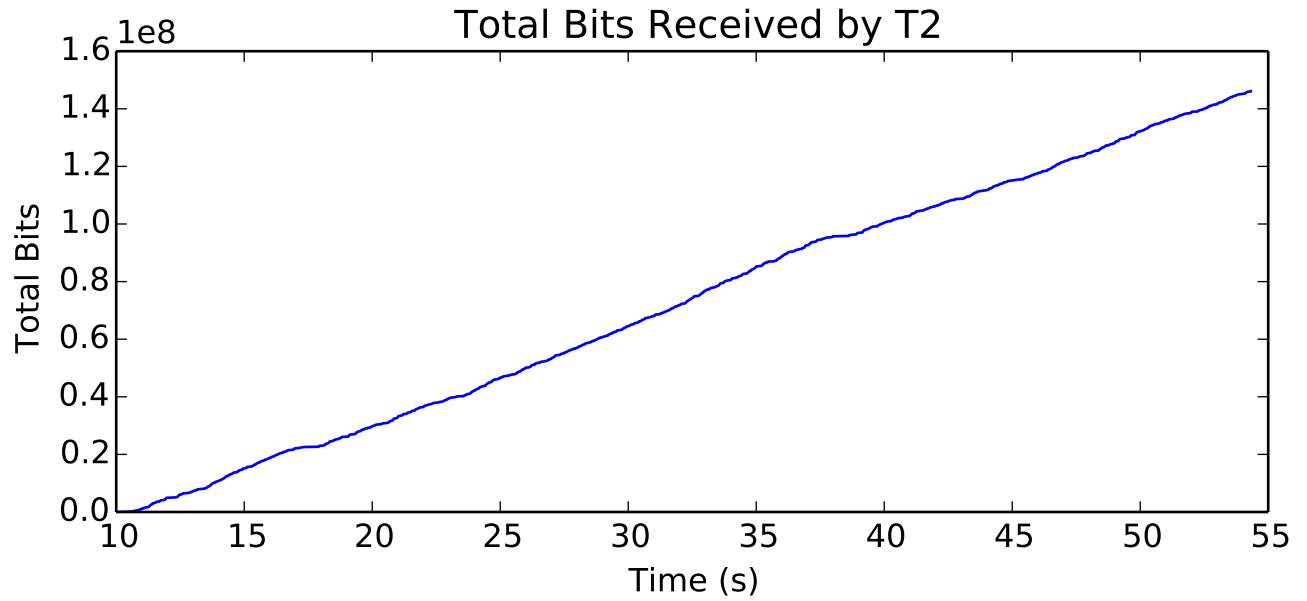

average Total Bits is 73060352.0