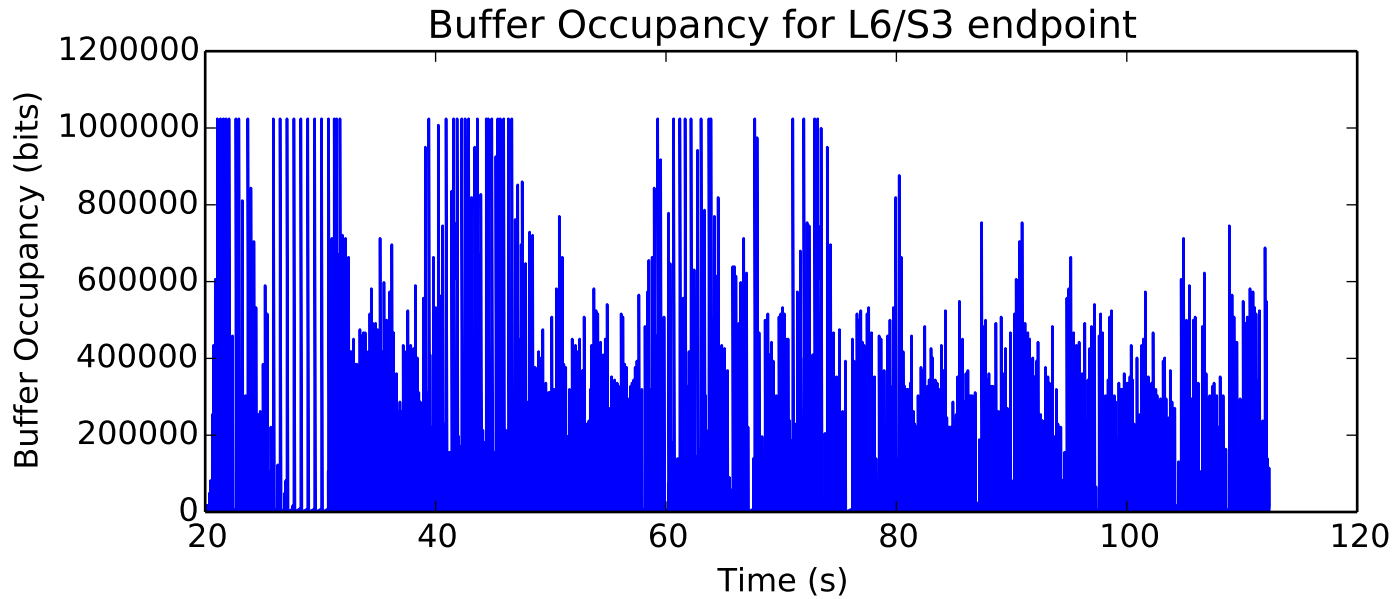

Number of Packets Dropped on L6/R3 endpoint

average Rate (packets / second) is 327.690708501

average Buffer Occupancy (bits) is 309988.648621

average Buffer Occupancy (bits) is 10232.2780893

average Rate (bits/sec) is 2684442.28404

average Delay (seconds) is 0.195099197234

average Total Bits is 11841536.0

Number of Packets Dropped on L9/T3 endpoint

average Delay (seconds) is 0.198186711994

average Buffer Occupancy (bits) is 263605.008239

Buffer Occupancy for L8/S1 endpoint

average Buffer Occupancy (bits) is 421013.068154

average Rate (bits/sec) is 198858.437682

average Rate (bits/sec) is 158332.342862

average Buffer Occupancy (bits) is 383413.972461

Number of Packets Dropped on L7/T1 endpoint

average Buffer Occupancy (bits) is 243731.374758

average Rate (bits/sec) is 10654573.9239

average Rate (packets / second) is 309.242857153

average Number of Packets Dropped is 1210.5