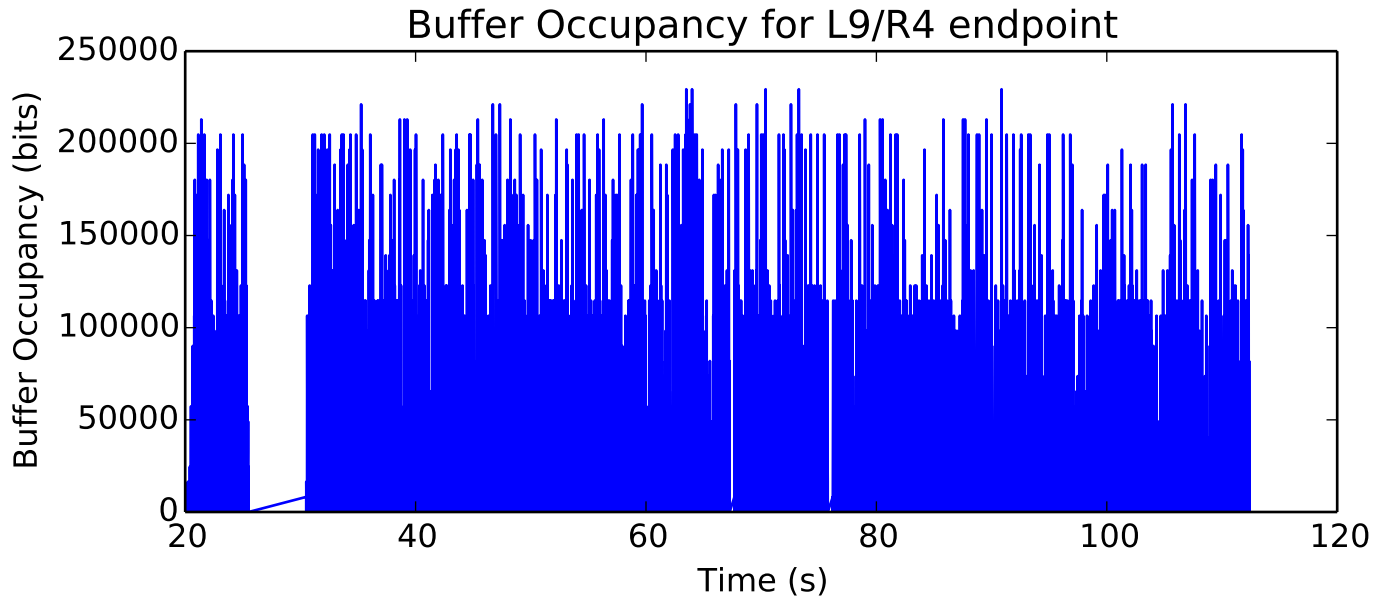

average Buffer Occupancy (bits) is 13945.5985647

average Number of Packets Dropped is 572.5

Number of Packets Dropped on L5/R2 endpoint

average Total Bits is 8919040.0

average Total Bits is 4566272.0

average Window size is 382.476339286

Number of Packets Dropped on L7/R4 endpoint

average Buffer Occupancy (bits) is 13788.8247079

average Number of Packets Dropped is 182.0

L1 average Bits is 333110265.835
 L2 average Bits is 282507136.681
 L3 average Bits is 402431993.967
 L4 average Bits is 81225375.3326
 L5 average Bits is 77701277.7107
 L6 average Bits is 164684317.407
 L7 average Bits is 201742043.304
 L8 average Bits is 215712750.482
 L9 average Bits is 151691665.426