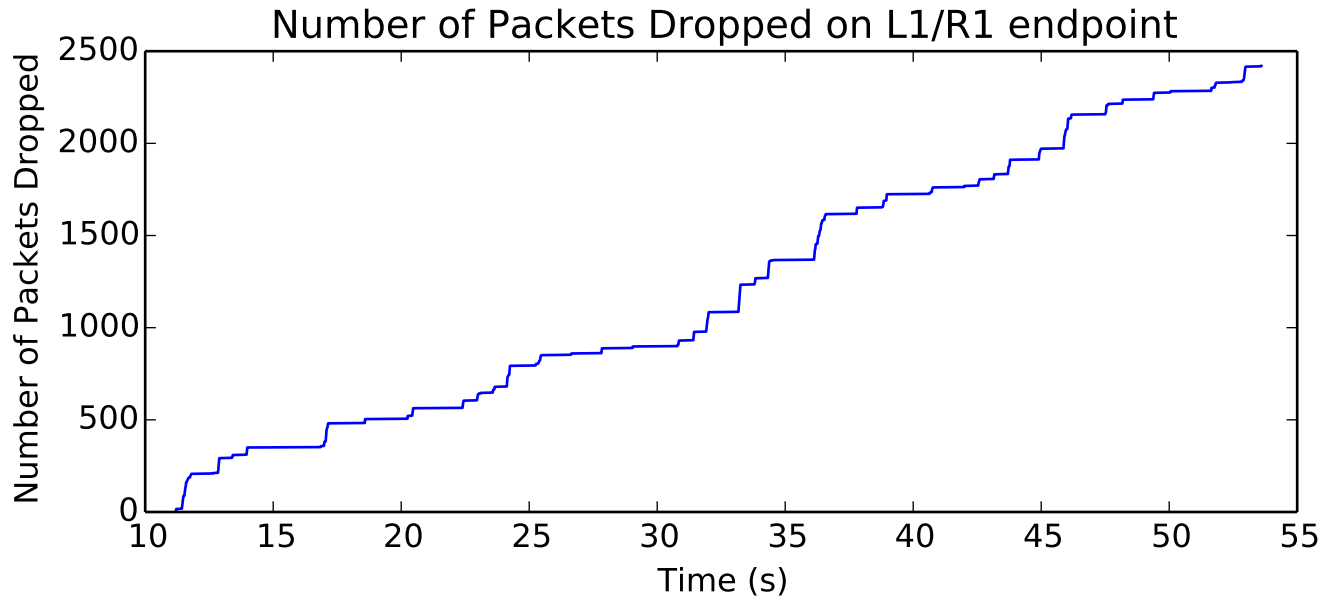

Buffer Occupancy for L8/S1 endpoint

average Buffer Occupancy (bits) is 421013.068154

average Rate (bits/sec) is 198858.437682

average Rate (bits/sec) is 158332.342862

average Buffer Occupancy (bits) is 383413.972461

Number of Packets Dropped on L7/T1 endpoint

average Buffer Occupancy (bits) is 243731.374758

average Rate (bits/sec) is 10654573.9239

average Rate (packets / second) is 309.242857153

average Number of Packets Dropped is 1210.5