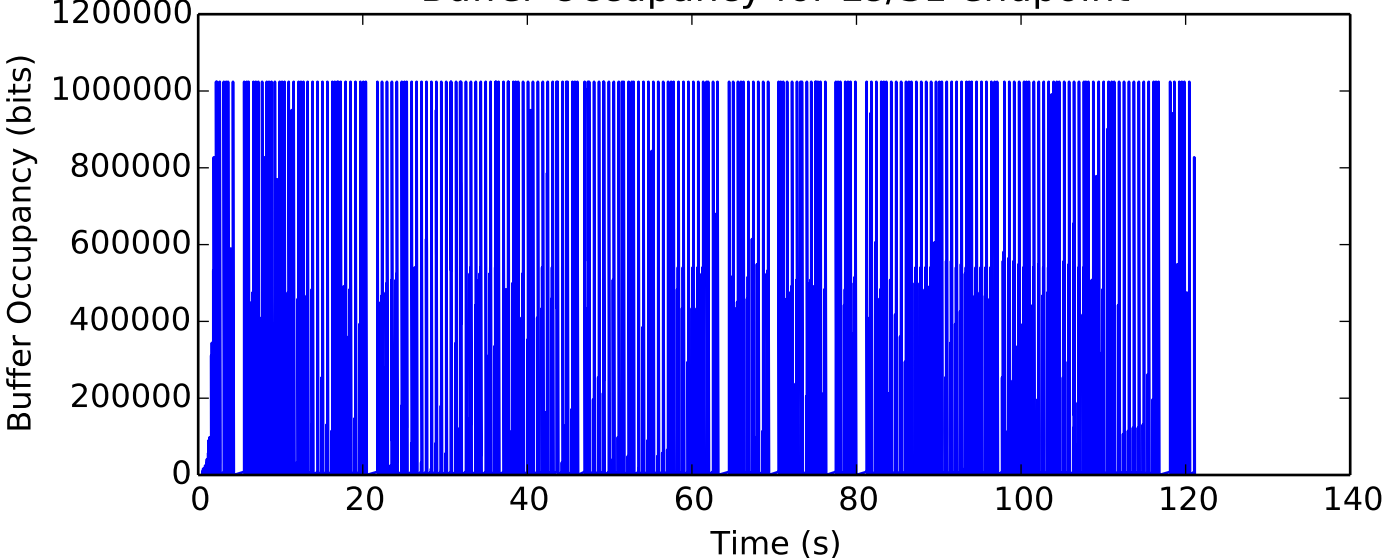

Number of Packets Dropped on L6/R3 endpoint

average Rate (packets / second) is 327.690708501

average Buffer Occupancy (bits) is 309988.648621

average Buffer Occupancy (bits) is 10232.2780893

average Rate (bits/sec) is 2684442.28404

average Delay (seconds) is 0.195099197234

average Total Bits is 11841536.0

Number of Packets Dropped on L9/T3 endpoint

average Delay (seconds) is 0.198186711994

average Buffer Occupancy (bits) is 263605.008239

Buffer Occupancy for L8/S1 endpoint

average Buffer Occupancy (bits) is 421013.068154

average Rate (bits/sec) is 198858.437682

average Rate (bits/sec) is 158332.342862

average Buffer Occupancy (bits) is 383413.972461

Number of Packets Dropped on L7/T1 endpoint

average Buffer Occupancy (bits) is 243731.374758

average Rate (bits/sec) is 10654573.9239

average Rate (packets / second) is 309.242857153

average Number of Packets Dropped is 1210.5