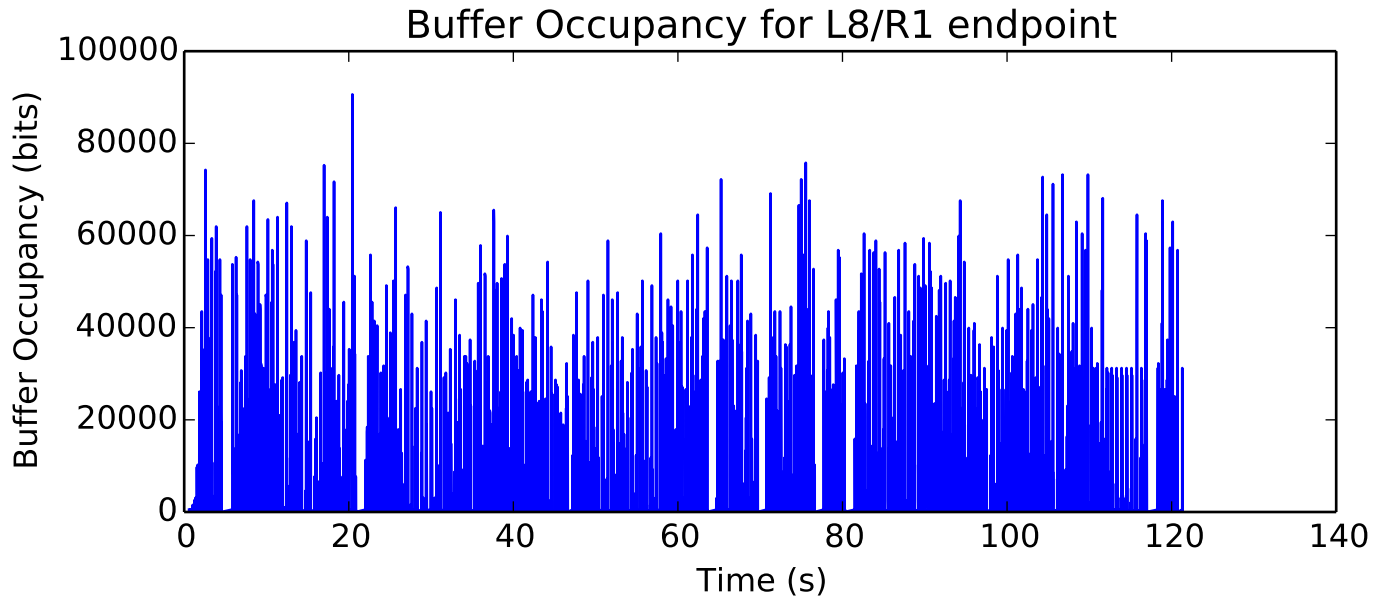

average Window size is 107.40199005

average Buffer Occupancy (bits) is 74708.8618785

Number of Packets Dropped on L9/R4 endpoint

average Buffer Occupancy (bits) is 58109.0928739

Number of Packets Dropped on L3/R4 endpoint

average Buffer Occupancy (bits) is 72280.7589146

average Total Bits is 142704640.0

Number of Packets Dropped on L5/T2 endpoint

average Buffer Occupancy (bits) is 18813.4717552

average Window size is 121.746110325

Number of Packets Dropped on L6/R3 endpoint

average Rate (packets / second) is 327.690708501

average Buffer Occupancy (bits) is 309988.648621

average Buffer Occupancy (bits) is 10232.2780893

average Rate (bits/sec) is 2684442.28404

average Delay (seconds) is 0.195099197234

average Total Bits is 11841536.0

Number of Packets Dropped on L9/T3 endpoint

average Delay (seconds) is 0.198186711994

average Buffer Occupancy (bits) is 263605.008239