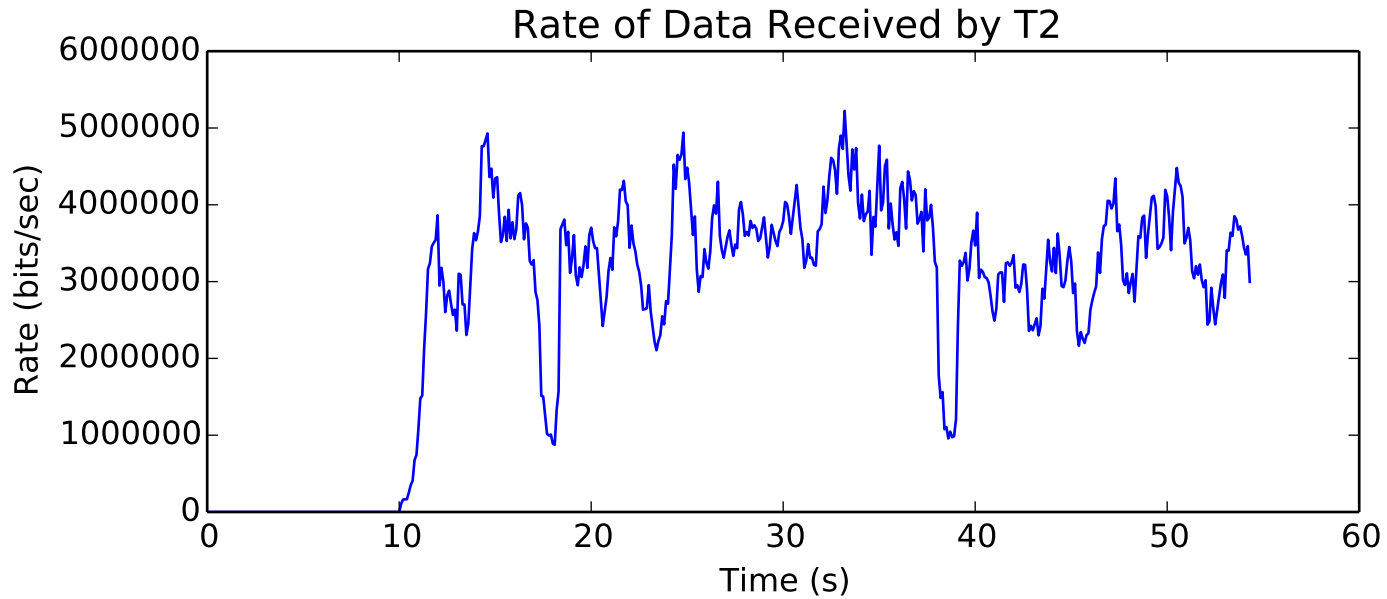

Number of Packets Dropped on L6/R3 endpoint

average Rate (packets / second) is 327.690708501

average Buffer Occupancy (bits) is 309988.648621

average Buffer Occupancy (bits) is 10232.2780893

average Rate (bits/sec) is 2684442.28404

average Delay (seconds) is 0.195099197234

average Total Bits is 11841536.0

Number of Packets Dropped on L9/T3 endpoint

average Delay (seconds) is 0.198186711994

average Buffer Occupancy (bits) is 263605.008239