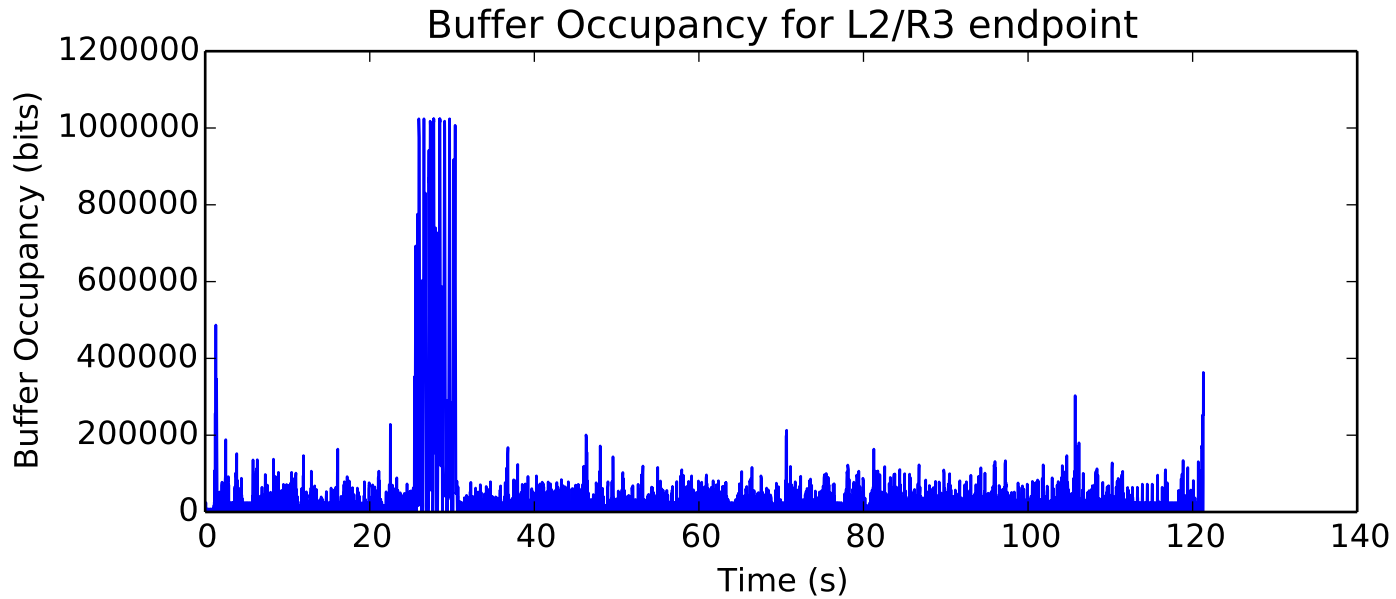

average Window size is 107.40199005

average Buffer Occupancy (bits) is 74708.8618785

Number of Packets Dropped on L9/R4 endpoint

average Buffer Occupancy (bits) is 58109.0928739

Number of Packets Dropped on L3/R4 endpoint

average Buffer Occupancy (bits) is 72280.7589146

average Total Bits is 142704640.0

Number of Packets Dropped on L5/T2 endpoint

average Buffer Occupancy (bits) is 18813.4717552

average Window size is 121.746110325