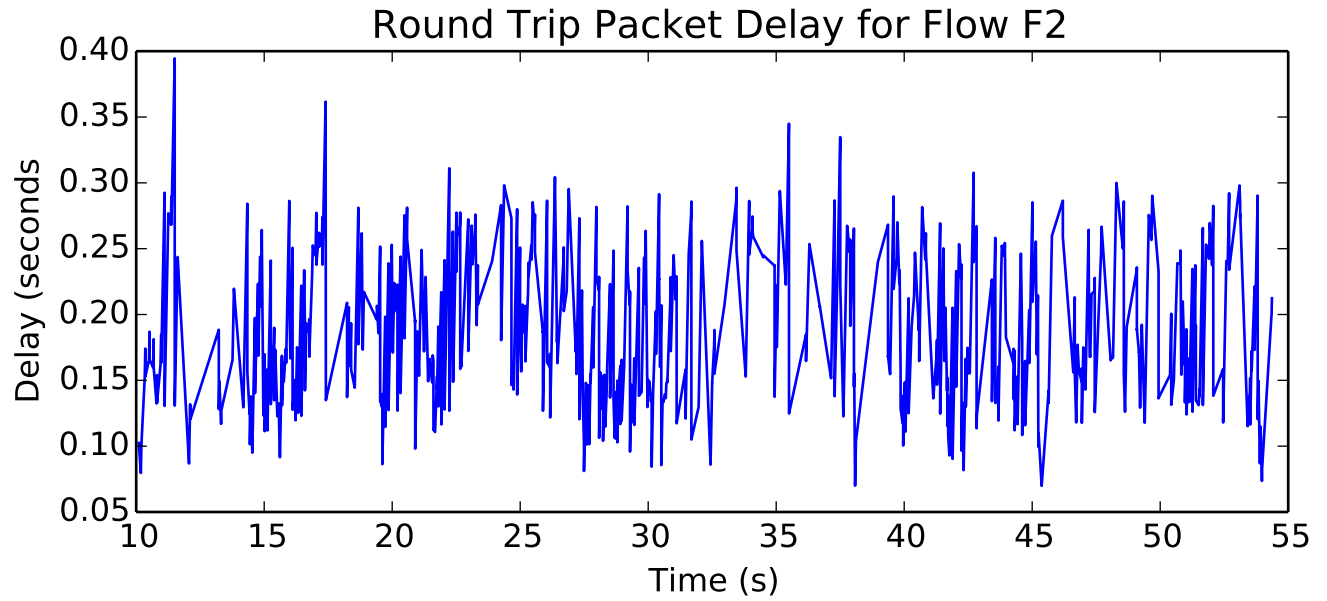

average Buffer Occupancy (bits) is 72280.7589146

average Total Bits is 142704640.0

Number of Packets Dropped on L5/T2 endpoint

average Buffer Occupancy (bits) is 18813.4717552

average Window size is 121.746110325

Number of Packets Dropped on L6/R3 endpoint

average Rate (packets / second) is 327.690708501

average Buffer Occupancy (bits) is 309988.648621

average Buffer Occupancy (bits) is 10232.2780893

average Rate (bits/sec) is 2684442.28404

average Delay (seconds) is 0.195099197234

average Total Bits is 11841536.0

Number of Packets Dropped on L9/T3 endpoint

average Delay (seconds) is 0.198186711994

average Buffer Occupancy (bits) is 263605.008239