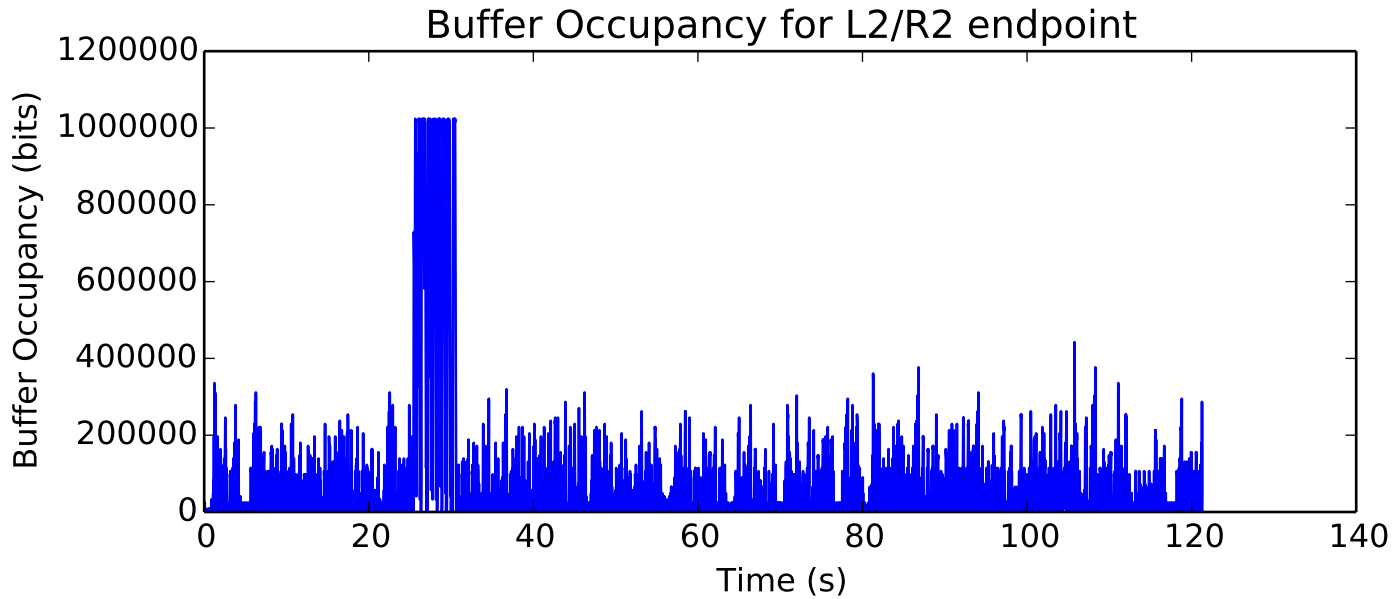

average Buffer Occupancy (bits) is 39510.0144782

average Number of data packets received is 8918.5

average Total Bits is 8919040.0

average Buffer Occupancy (bits) is 11402.2762431

average Rate (bits/sec) is 167777.642752

average Total Bits is 189796352.0

Round Trip Packet Delay for Flow F1

average Delay (seconds) is 0.325892771119

average Number of Packets Dropped is 1473.0

average Buffer Occupancy (bits) is 123847.520471

average Total Bits is 643235840.0

average Total Bits is 4566272.0

average Number of Packets Dropped is 243.0

average Buffer Occupancy (bits) is 38481.9812526

Rate of Data Received by S1

average Rate (bits/sec) is 196657.079784