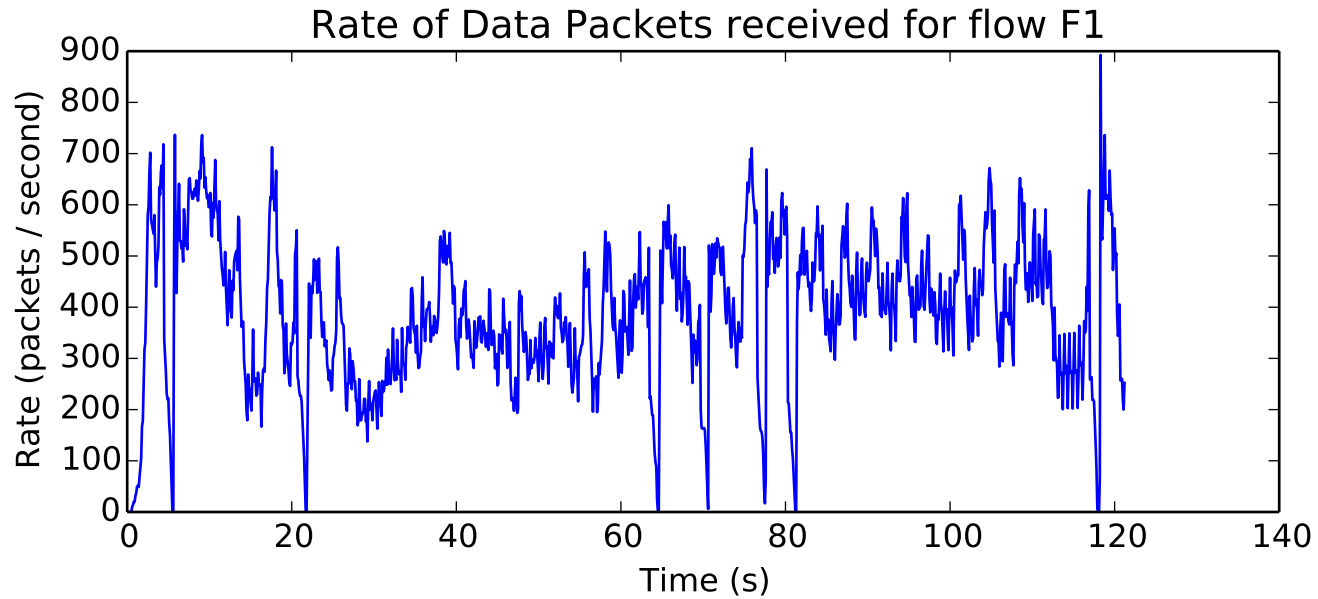

average Total Bits is 189796352.0

Round Trip Packet Delay for Flow F1

average Delay (seconds) is 0.325892771119

average Number of Packets Dropped is 1473.0

average Buffer Occupancy (bits) is 123847.520471

average Total Bits is 643235840.0

average Total Bits is 4566272.0

average Number of Packets Dropped is 243.0

average Buffer Occupancy (bits) is 38481.9812526

Rate of Data Received by S1

average Rate (bits/sec) is 196657.079784