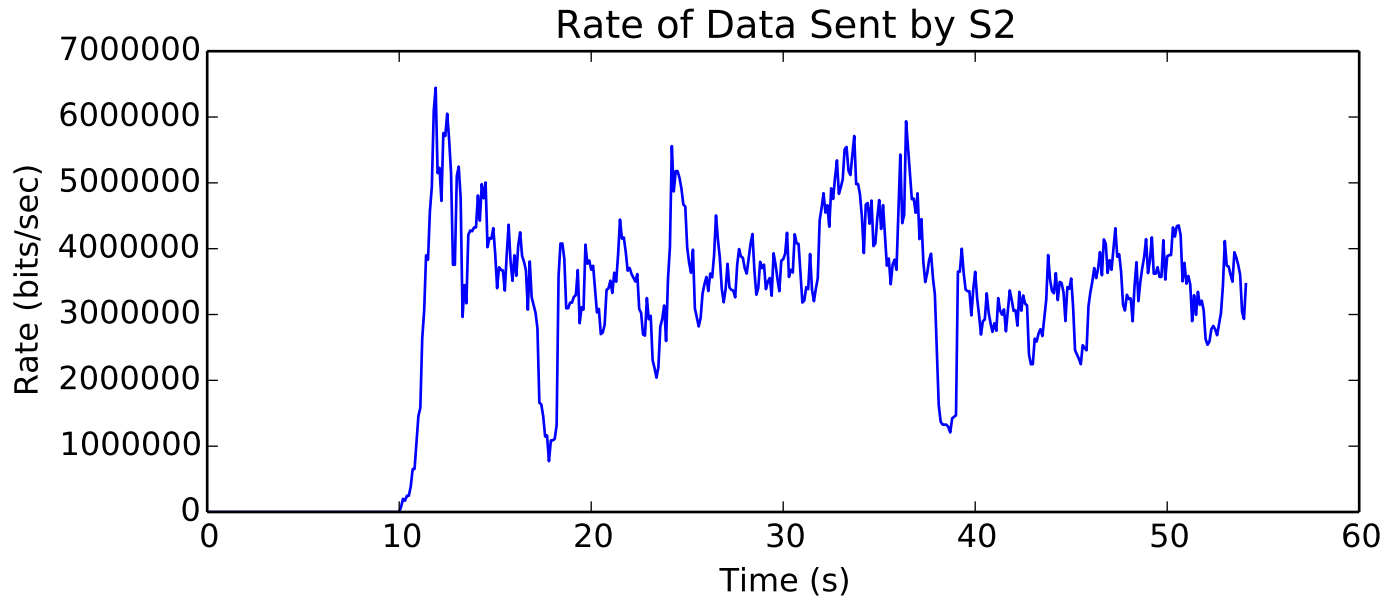

Number of Packets Dropped on L8/R1 endpoint

average Number of data packets received is 17420.0

average Rate (bits/sec) is 158127.024586

average Total Bits is 11862272.0

average Rate (bits/sec) is 2879230.00636