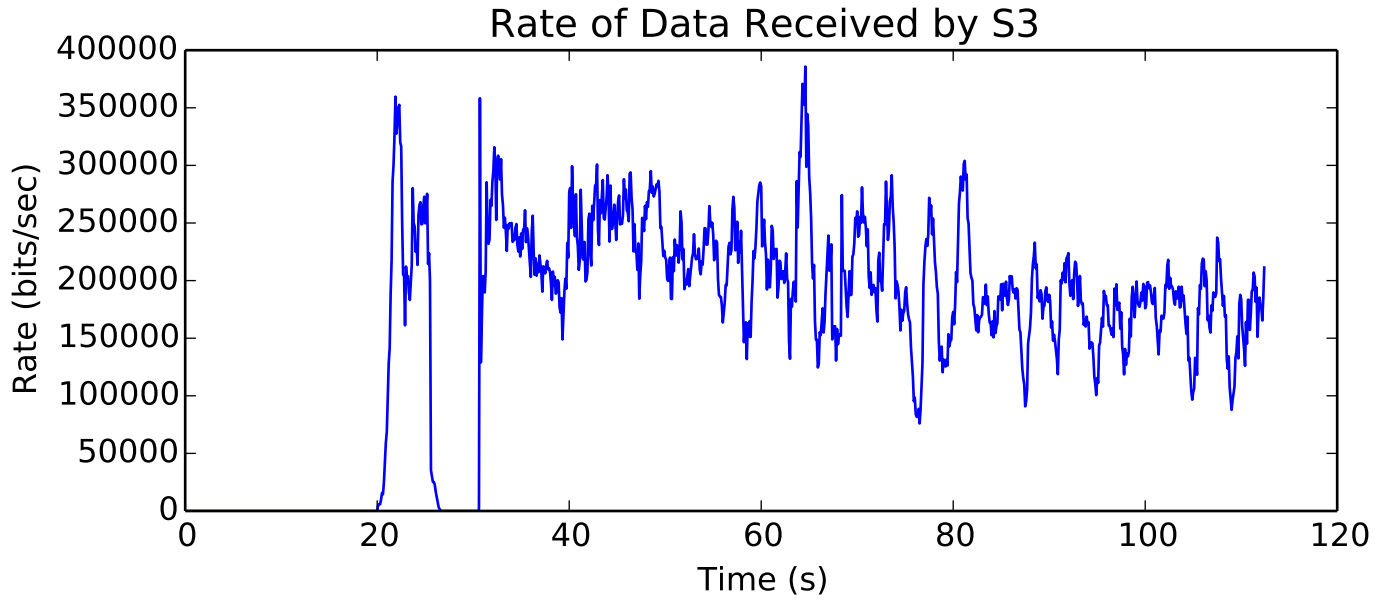

average Rate (bits/sec) is 158127.024586