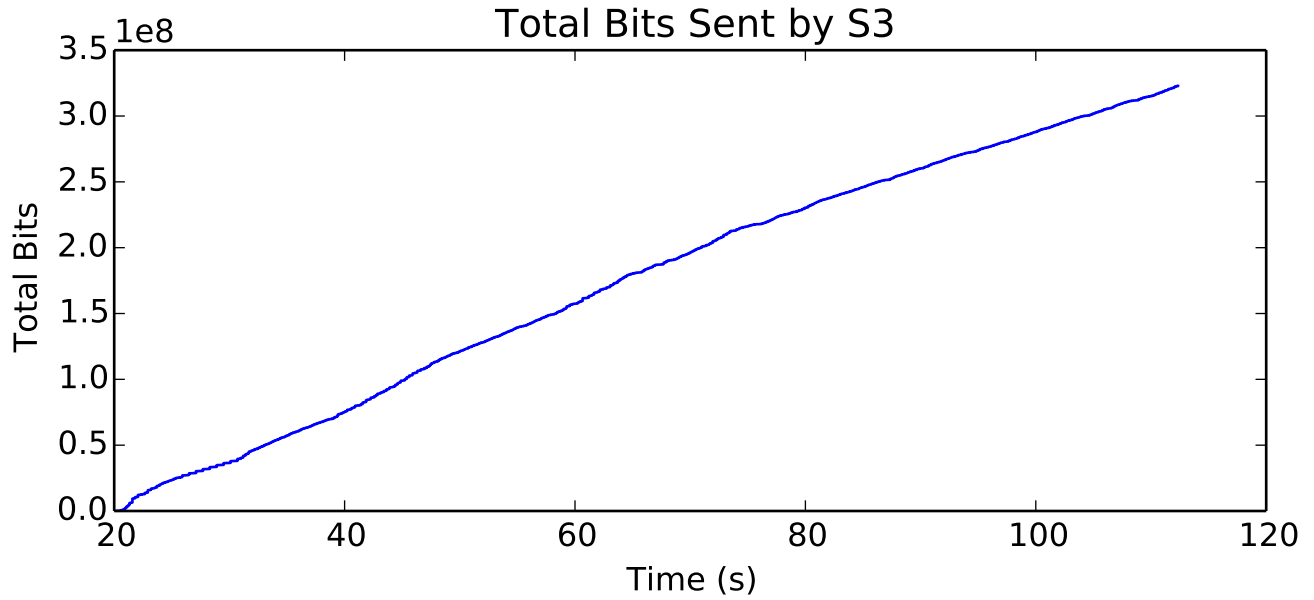

Number of Packets Dropped on L7/T1 endpoint

average Buffer Occupancy (bits) is 243731.374758

average Rate (bits/sec) is 10654573.9239

average Rate (packets / second) is 309.242857153

average Number of Packets Dropped is 1210.5