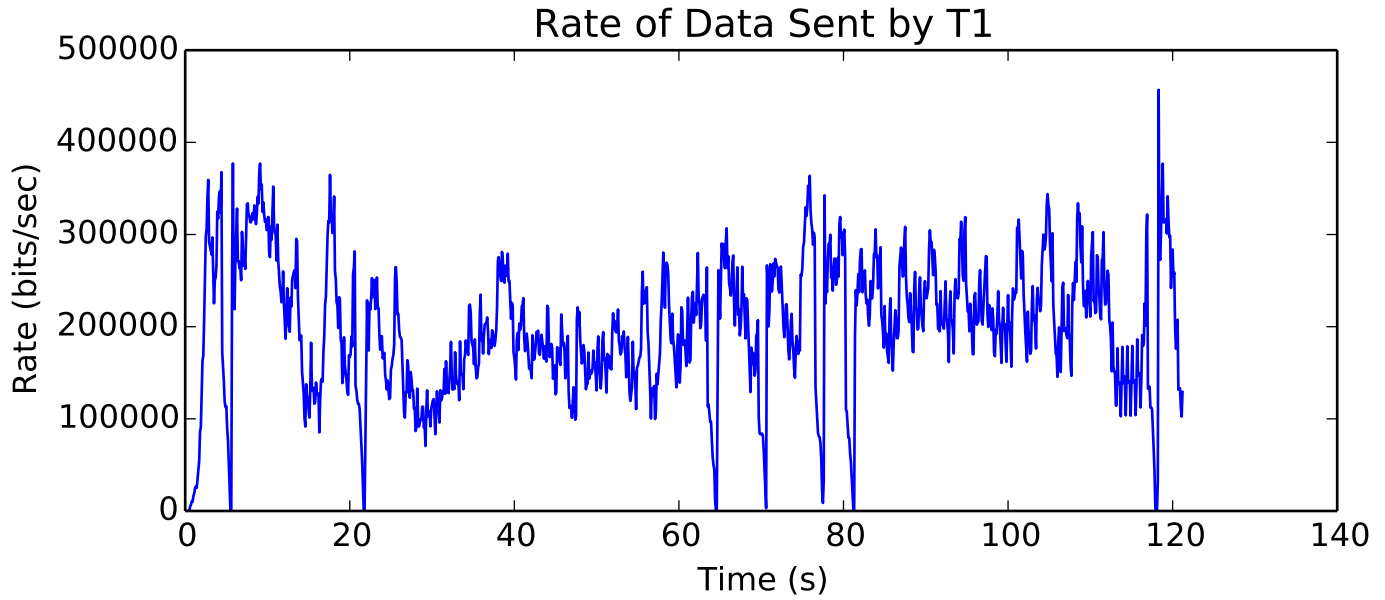

average Delay (seconds) is 0.195099197234

average Total Bits is 11841536.0

Number of Packets Dropped on L9/T3 endpoint

average Delay (seconds) is 0.198186711994

average Buffer Occupancy (bits) is 263605.008239

Buffer Occupancy for L8/S1 endpoint

average Buffer Occupancy (bits) is 421013.068154

average Rate (bits/sec) is 198858.437682

average Rate (bits/sec) is 158332.342862

average Buffer Occupancy (bits) is 383413.972461