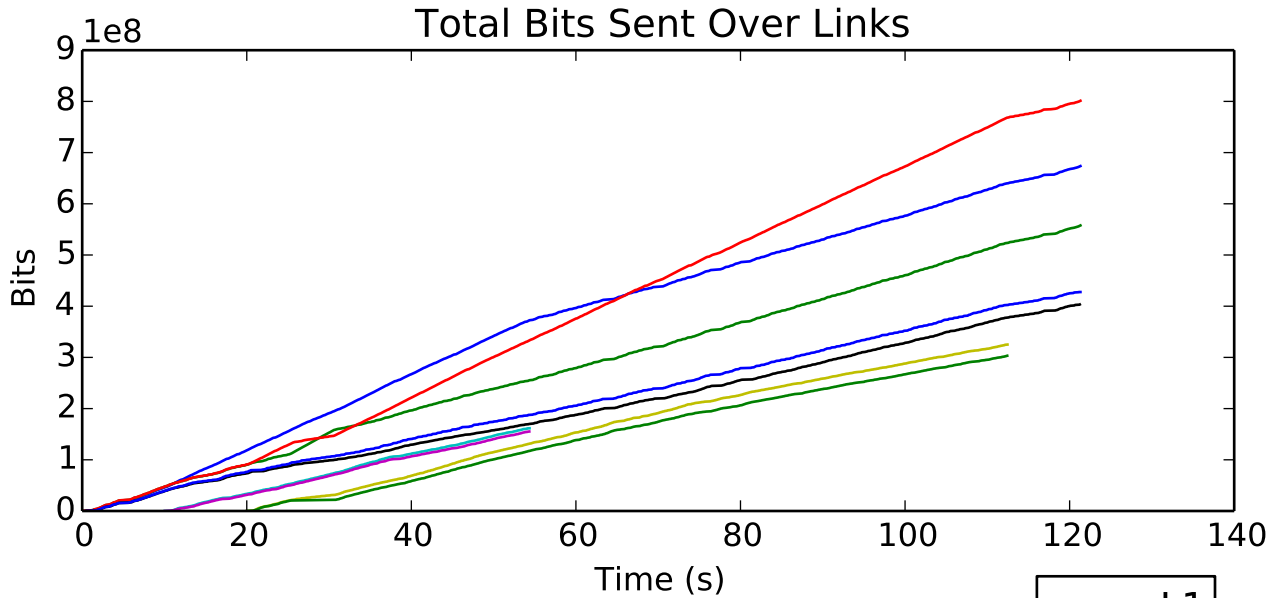

average Buffer Occupancy (bits) is 13945.5985647

average Number of Packets Dropped is 572.5

Number of Packets Dropped on L5/R2 endpoint

average Total Bits is 8919040.0

average Total Bits is 4566272.0

average Window size is 382.476339286

Number of Packets Dropped on L7/R4 endpoint

average Buffer Occupancy (bits) is 13788.8247079

average Number of Packets Dropped is 182.0

L1 average Bits is 333110265.835
 L2 average Bits is 282507136.681
 L3 average Bits is 402431993.967
 L4 average Bits is 81225375.3326
 L5 average Bits is 77701277.7107
 L6 average Bits is 164684317.407
 L7 average Bits is 201742043.304
 L8 average Bits is 215712750.482
 L9 average Bits is 151691665.426