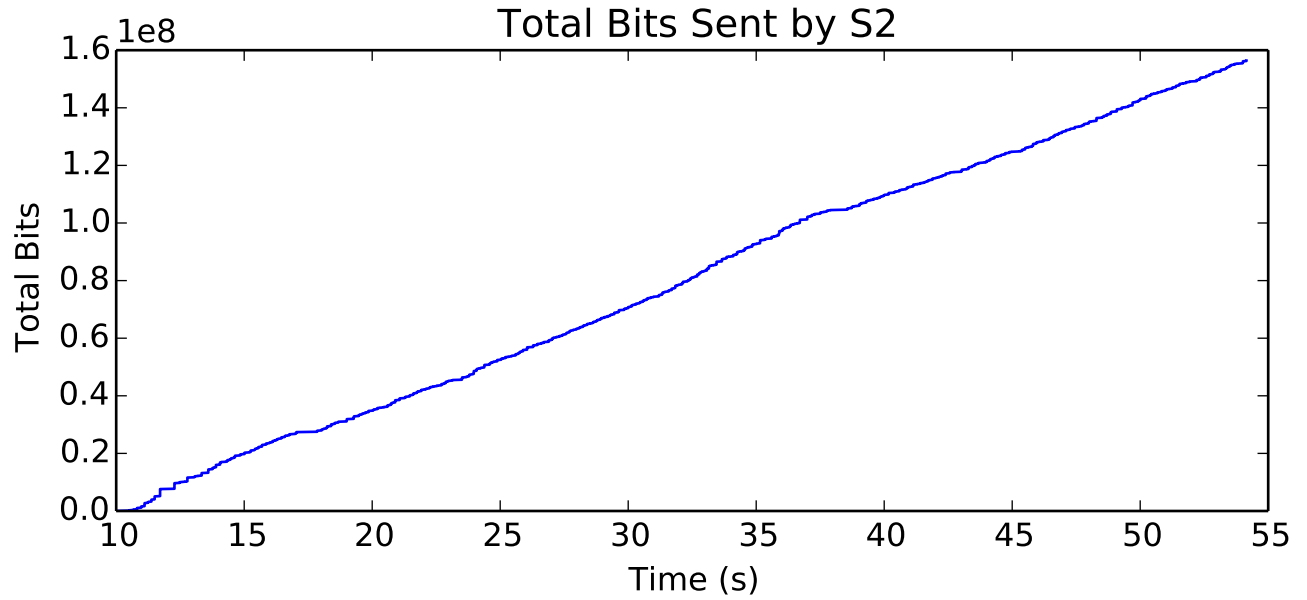

average Total Bits is 78192640.0