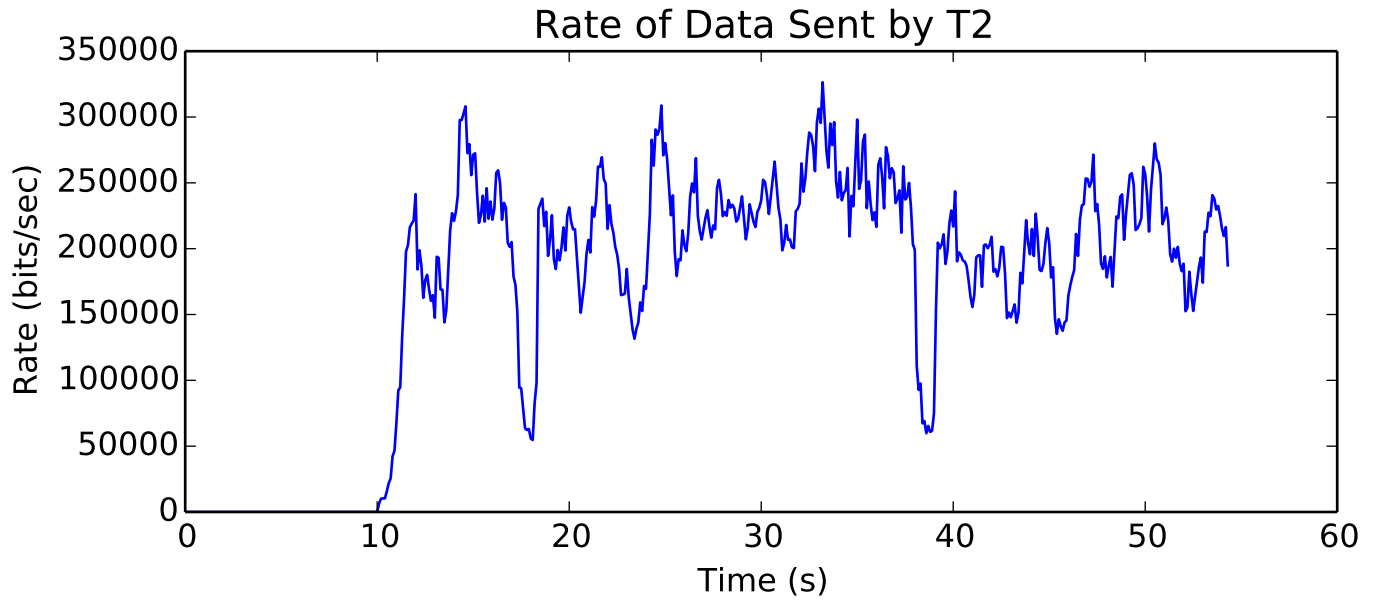

average Buffer Occupancy (bits) is 39510.0144782

average Number of data packets received is 8918.5

average Total Bits is 8919040.0

average Buffer Occupancy (bits) is 11402.2762431

average Rate (bits/sec) is 167777.642752

average Total Bits is 189796352.0

Round Trip Packet Delay for Flow F1

average Delay (seconds) is 0.325892771119

average Number of Packets Dropped is 1473.0

average Buffer Occupancy (bits) is 123847.520471