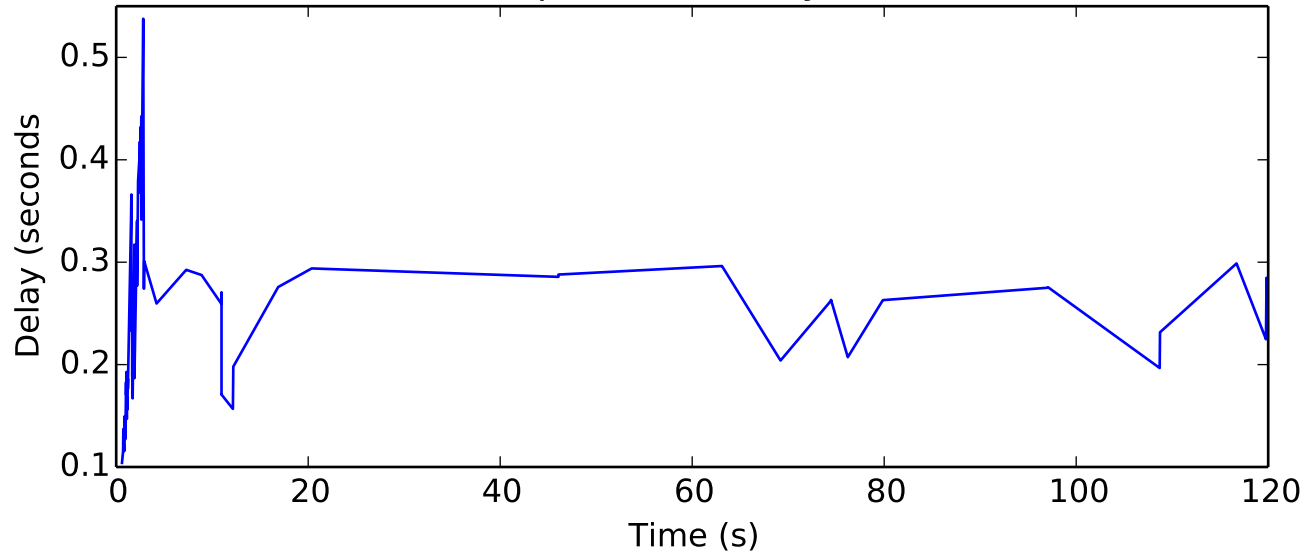

Round Trip Packet Delay for Flow F1

average Delay (seconds) is 0.325892771119