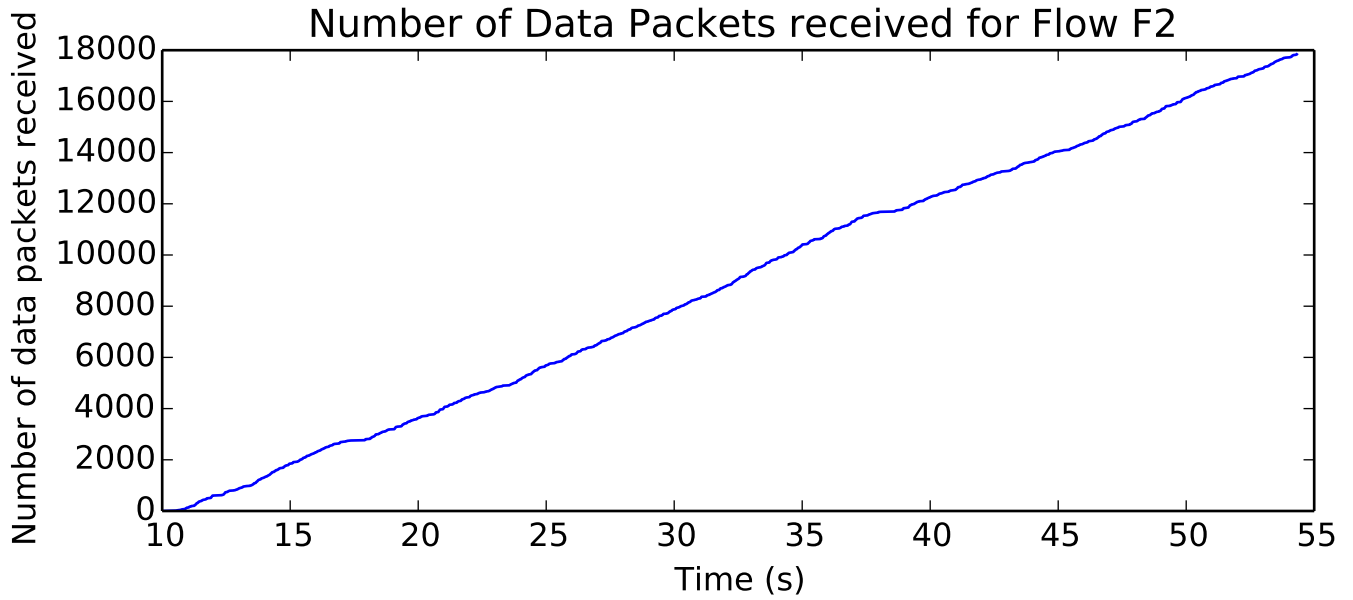

average Number of data packets received is 8918.5