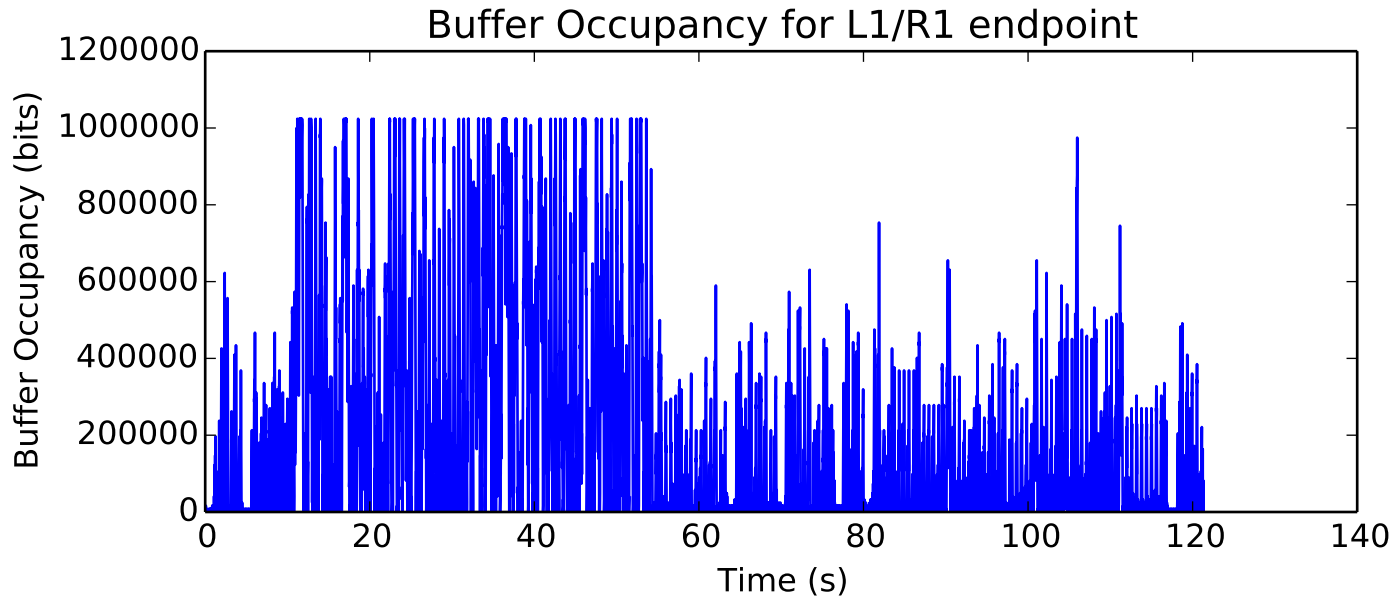

average Buffer Occupancy (bits) is 72280.7589146

average Total Bits is 142704640.0

Number of Packets Dropped on L5/T2 endpoint

average Buffer Occupancy (bits) is 18813.4717552

average Window size is 121.746110325

Number of Packets Dropped on L6/R3 endpoint

average Rate (packets / second) is 327.690708501

average Buffer Occupancy (bits) is 309988.648621

average Buffer Occupancy (bits) is 10232.2780893

average Rate (bits/sec) is 2684442.28404

average Delay (seconds) is 0.195099197234

average Total Bits is 11841536.0

Number of Packets Dropped on L9/T3 endpoint

average Delay (seconds) is 0.198186711994

average Buffer Occupancy (bits) is 263605.008239