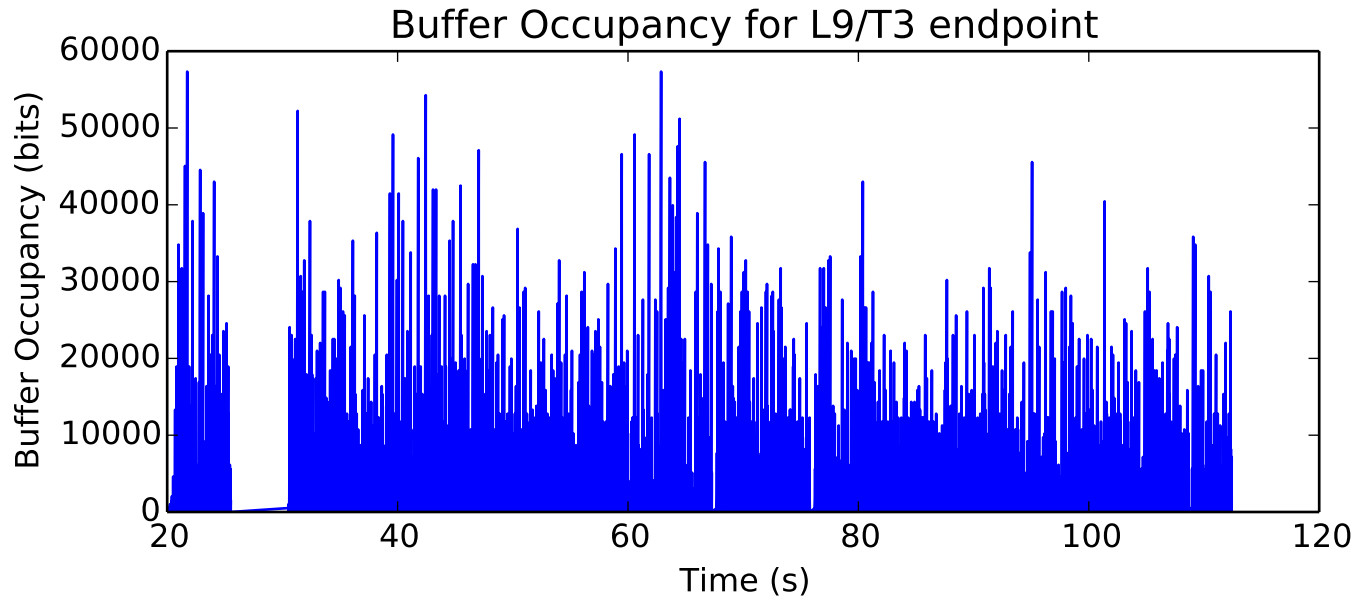

Buffer Occupancy for L8/S1 endpoint

average Buffer Occupancy (bits) is 421013.068154

average Rate (bits/sec) is 198858.437682

average Rate (bits/sec) is 158332.342862

average Buffer Occupancy (bits) is 383413.972461

Number of Packets Dropped on L7/T1 endpoint

average Buffer Occupancy (bits) is 243731.374758

average Rate (bits/sec) is 10654573.9239

average Rate (packets / second) is 309.242857153

average Number of Packets Dropped is 1210.5

average Total Bits is 161419264.0

average Rate (bits/sec) is 167365.293922

average Total Bits is 78192640.0

average Buffer Occupancy (bits) is 9342.60018944

average Number of data packets received is 23168.5