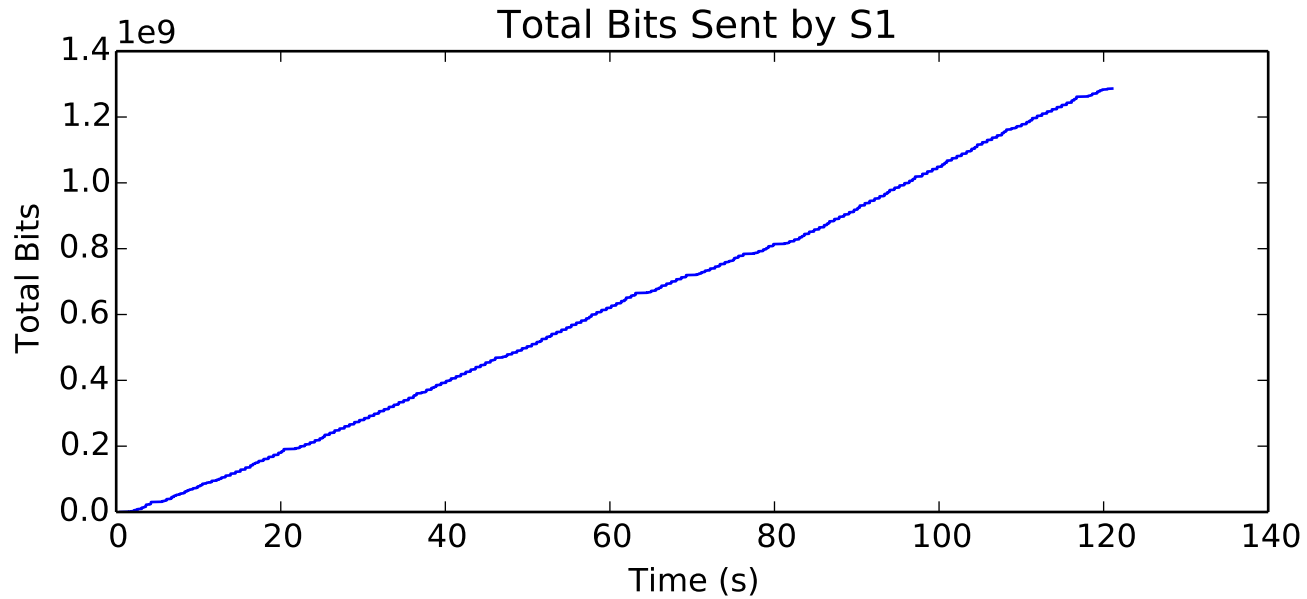

average Total Bits is 189796352.0

Round Trip Packet Delay for Flow F1

average Delay (seconds) is 0.325892771119

average Number of Packets Dropped is 1473.0

average Buffer Occupancy (bits) is 123847.520471