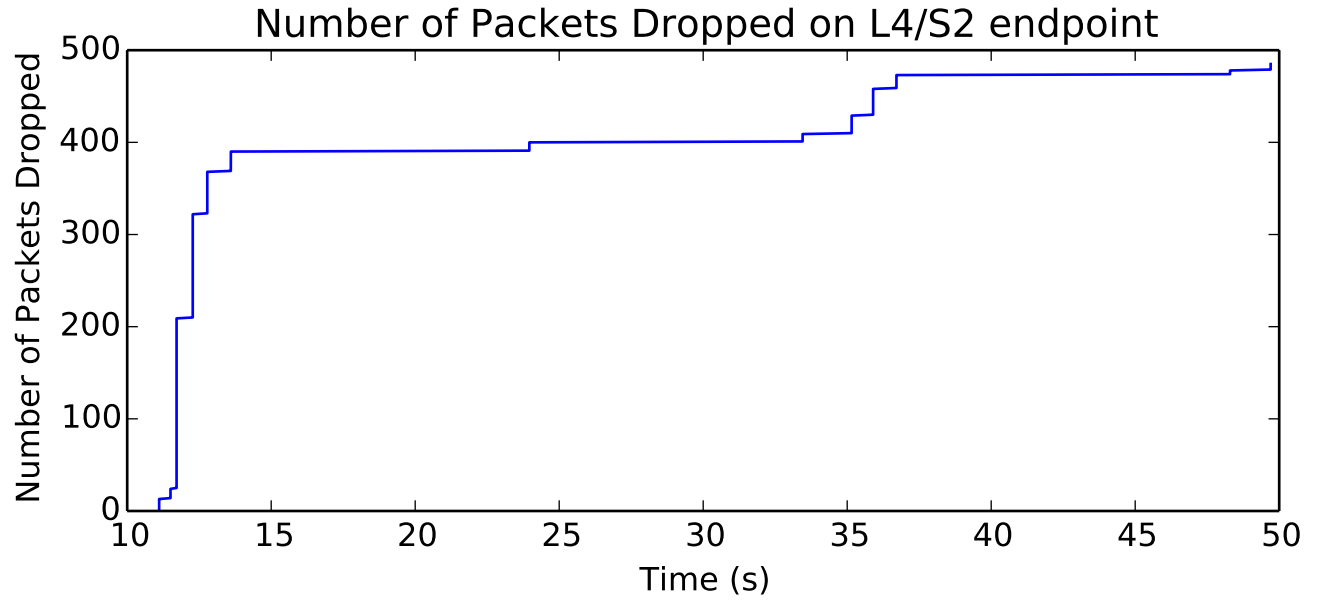

average Number of Packets Dropped is 243.0