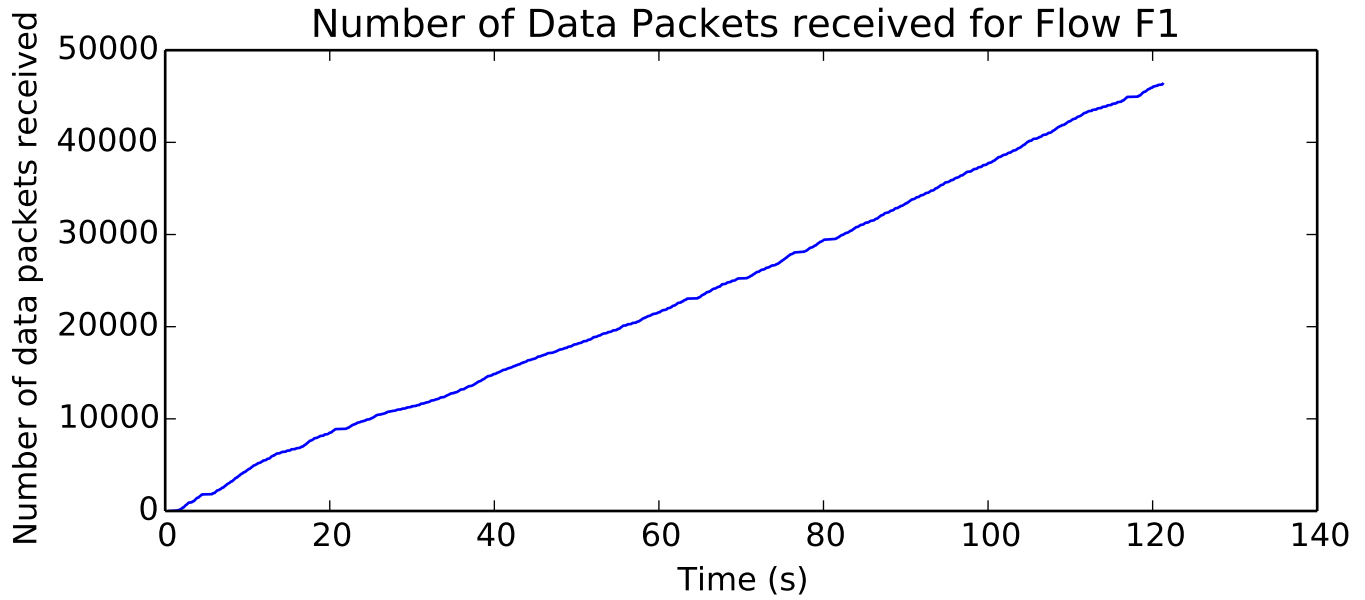

Number of Packets Dropped on L7/T1 endpoint

average Buffer Occupancy (bits) is 243731.374758

average Rate (bits/sec) is 10654573.9239

average Rate (packets / second) is 309.242857153

average Number of Packets Dropped is 1210.5

average Total Bits is 161419264.0

average Rate (bits/sec) is 167365.293922

average Total Bits is 78192640.0

average Buffer Occupancy (bits) is 9342.60018944

average Number of data packets received is 23168.5