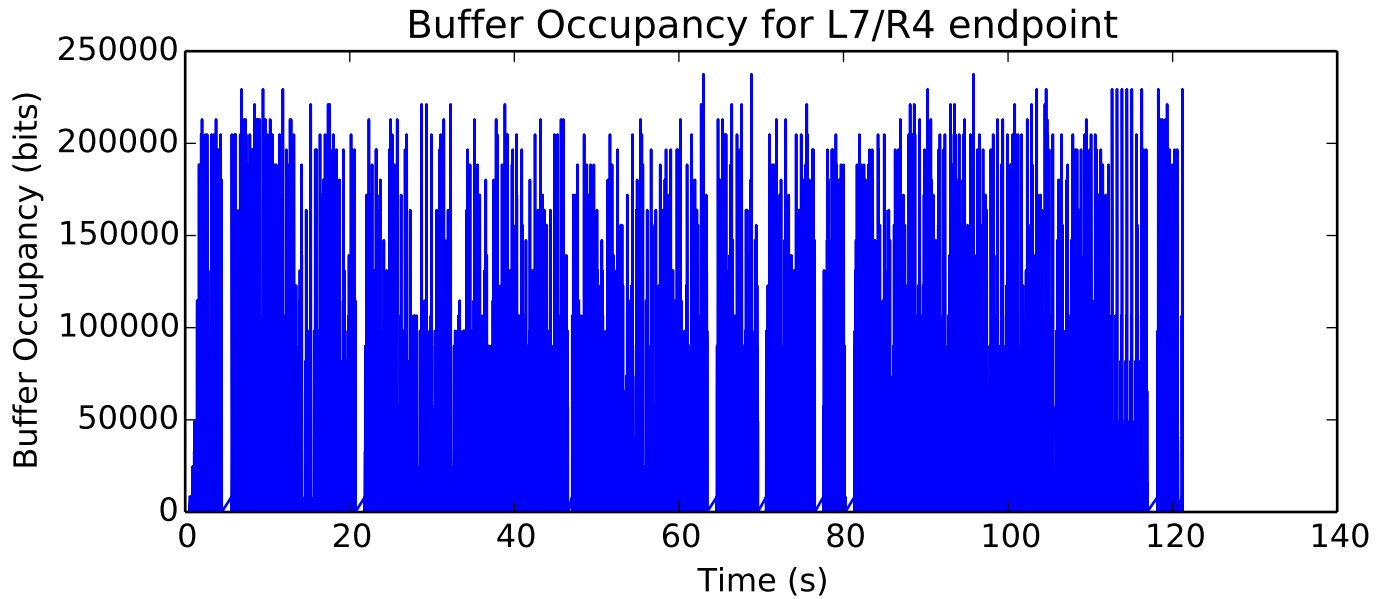

average Window size is 107.40199005

average Buffer Occupancy (bits) is 74708.8618785

Number of Packets Dropped on L9/R4 endpoint

average Buffer Occupancy (bits) is 58109.0928739

Number of Packets Dropped on L3/R4 endpoint

average Buffer Occupancy (bits) is 72280.7589146

average Total Bits is 142704640.0

Number of Packets Dropped on L5/T2 endpoint

average Buffer Occupancy (bits) is 18813.4717552

average Window size is 121.746110325

Number of Packets Dropped on L6/R3 endpoint

average Rate (packets / second) is 327.690708501

average Buffer Occupancy (bits) is 309988.648621

average Buffer Occupancy (bits) is 10232.2780893

average Rate (bits/sec) is 2684442.28404