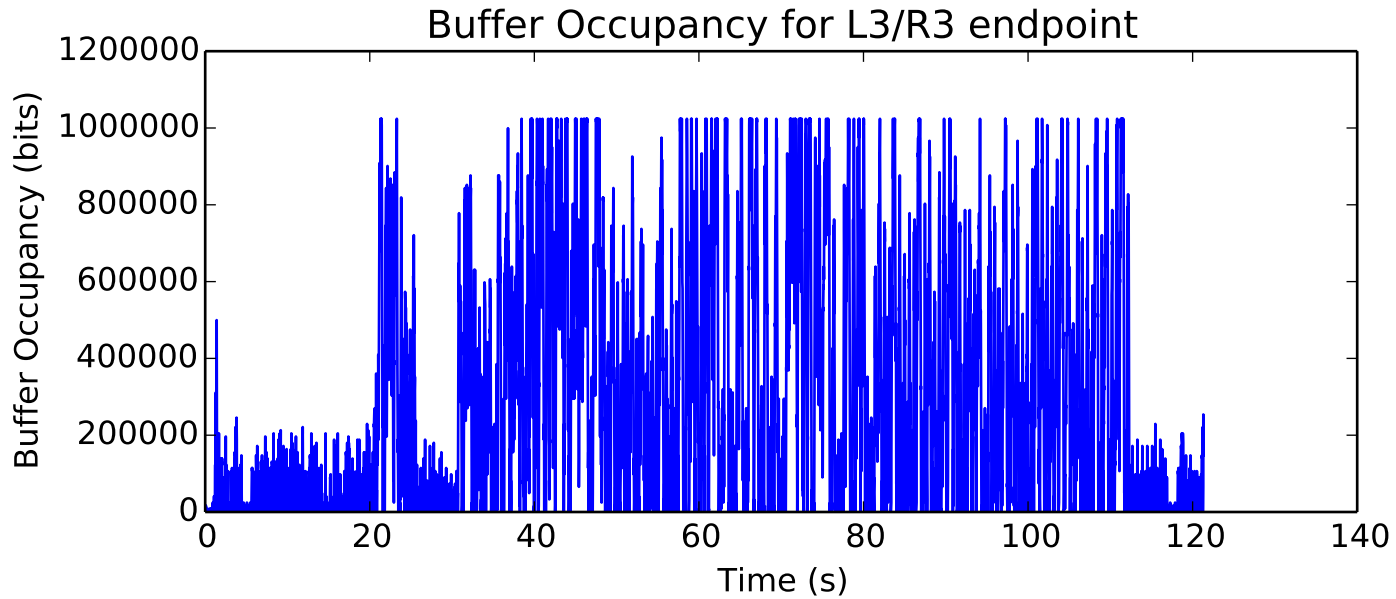

average Delay (seconds) is 0.195099197234

average Total Bits is 11841536.0

Number of Packets Dropped on L9/T3 endpoint

average Delay (seconds) is 0.198186711994

average Buffer Occupancy (bits) is 263605.008239

Buffer Occupancy for L8/S1 endpoint

average Buffer Occupancy (bits) is 421013.068154

average Rate (bits/sec) is 198858.437682

average Rate (bits/sec) is 158332.342862

average Buffer Occupancy (bits) is 383413.972461

Number of Packets Dropped on L7/T1 endpoint

average Buffer Occupancy (bits) is 243731.374758

average Rate (bits/sec) is 10654573.9239

average Rate (packets / second) is 309.242857153

average Number of Packets Dropped is 1210.5