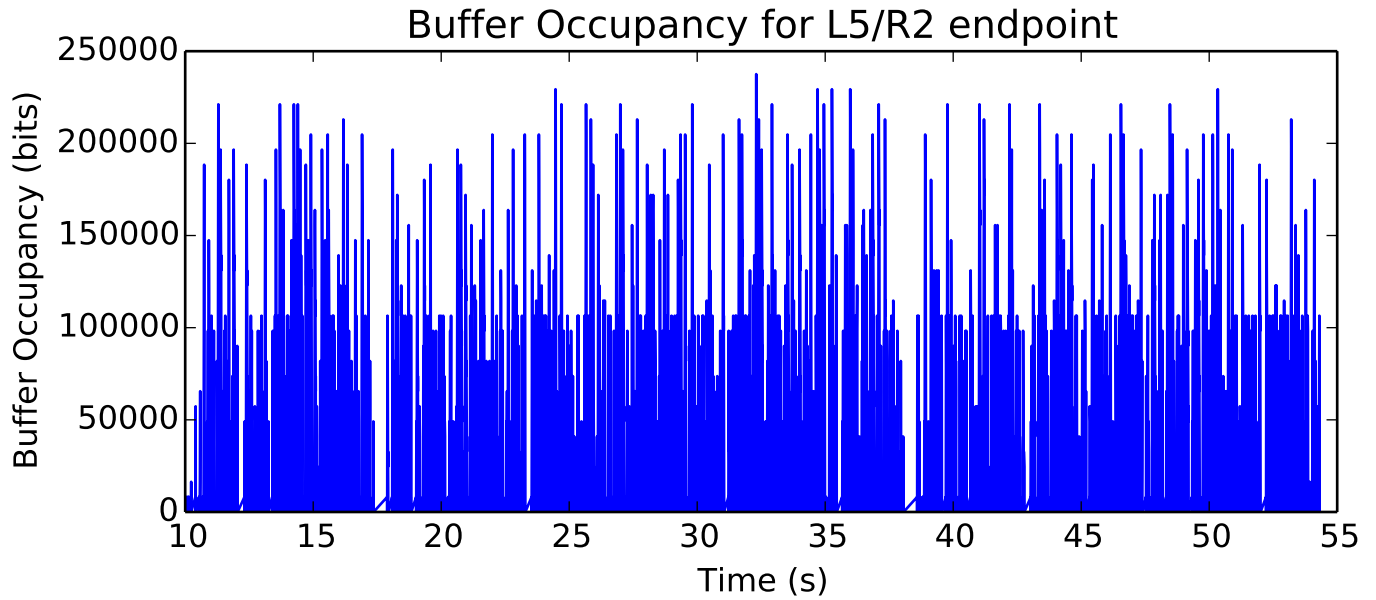

average Window size is 107.40199005

average Buffer Occupancy (bits) is 74708.8618785

Number of Packets Dropped on L9/R4 endpoint

average Buffer Occupancy (bits) is 58109.0928739

Number of Packets Dropped on L3/R4 endpoint

average Buffer Occupancy (bits) is 72280.7589146

average Total Bits is 142704640.0

Number of Packets Dropped on L5/T2 endpoint

average Buffer Occupancy (bits) is 18813.4717552

average Window size is 121.746110325

Number of Packets Dropped on L6/R3 endpoint

average Rate (packets / second) is 327.690708501

average Buffer Occupancy (bits) is 309988.648621

average Buffer Occupancy (bits) is 10232.2780893

average Rate (bits/sec) is 2684442.28404

average Delay (seconds) is 0.195099197234

average Total Bits is 11841536.0

Number of Packets Dropped on L9/T3 endpoint

average Delay (seconds) is 0.198186711994

average Buffer Occupancy (bits) is 263605.008239