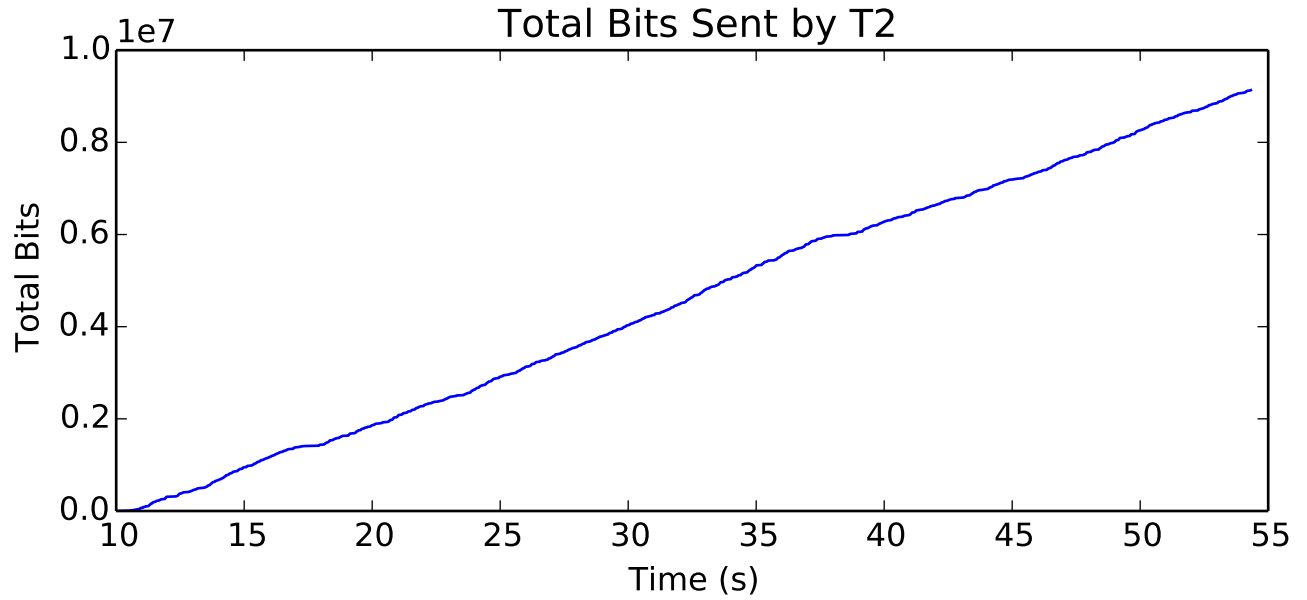

average Buffer Occupancy (bits) is 13945.5985647

average Number of Packets Dropped is 572.5

Number of Packets Dropped on L5/R2 endpoint

average Total Bits is 8919040.0

average Total Bits is 4566272.0

average Window size is 382.476339286