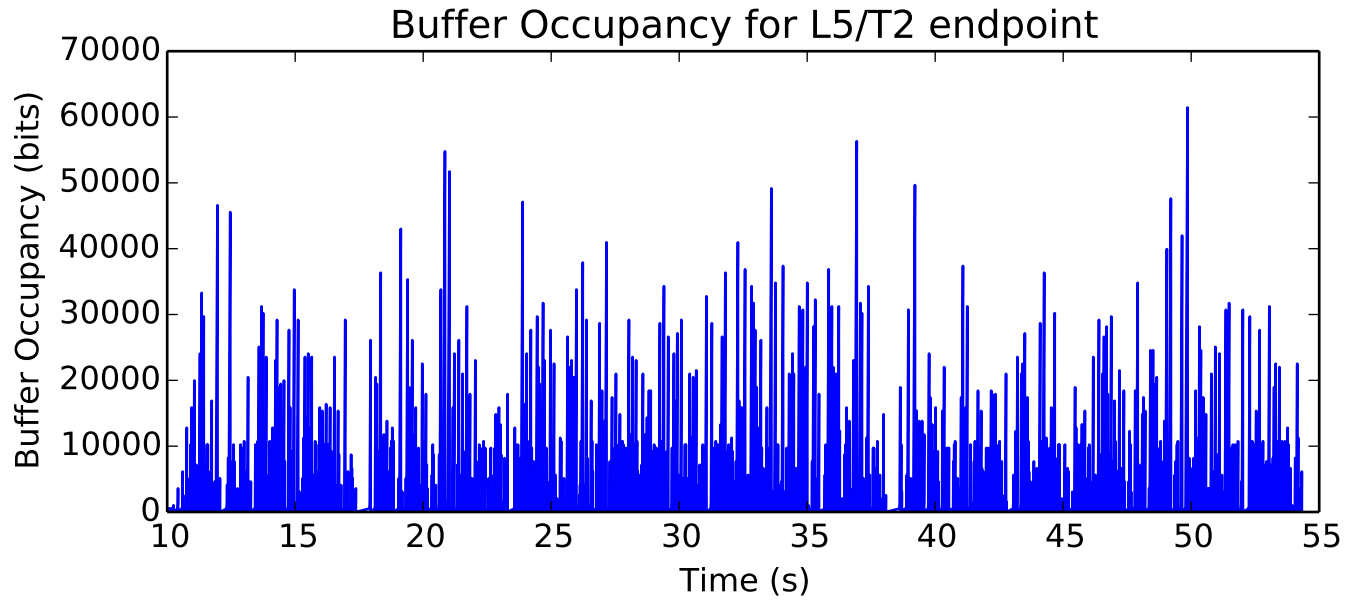

average Buffer Occupancy (bits) is 72280.7589146

average Total Bits is 142704640.0

Number of Packets Dropped on L5/T2 endpoint

average Buffer Occupancy (bits) is 18813.4717552

average Window size is 121.746110325

Number of Packets Dropped on L6/R3 endpoint

average Rate (packets / second) is 327.690708501

average Buffer Occupancy (bits) is 309988.648621

average Buffer Occupancy (bits) is 10232.2780893

average Rate (bits/sec) is 2684442.28404

average Delay (seconds) is 0.195099197234

average Total Bits is 11841536.0

Number of Packets Dropped on L9/T3 endpoint

average Delay (seconds) is 0.198186711994

average Buffer Occupancy (bits) is 263605.008239