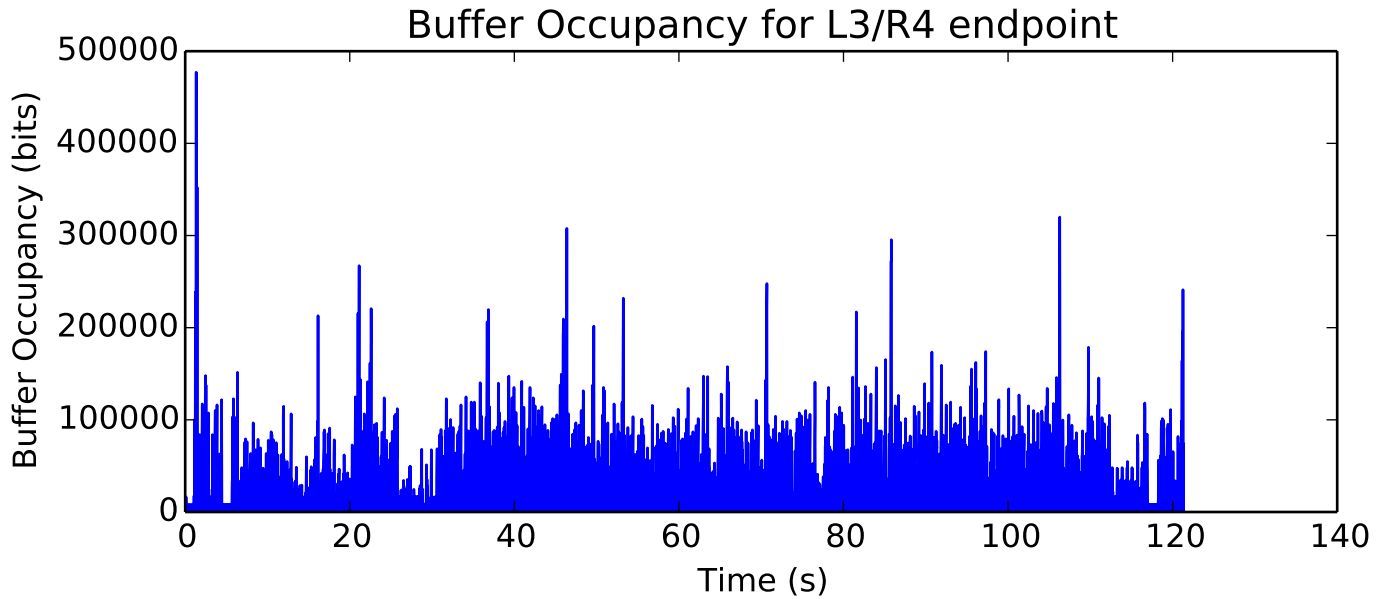

Number of Packets Dropped on L8/R1 endpoint

average Number of data packets received is 17420.0

average Rate (bits/sec) is 158127.024586

average Total Bits is 11862272.0

average Rate (bits/sec) is 2879230.00636

average Buffer Occupancy (bits) is 39510.0144782

average Number of data packets received is 8918.5

average Total Bits is 8919040.0

average Buffer Occupancy (bits) is 11402.2762431

average Rate (bits/sec) is 167777.642752