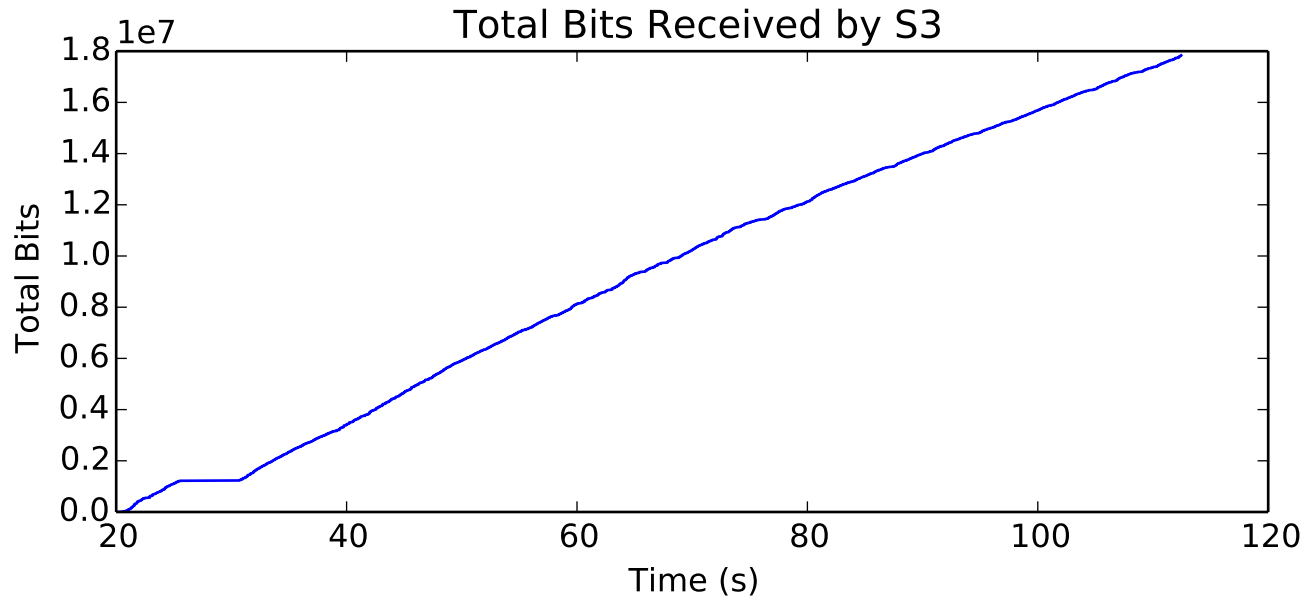

average Rate (bits/sec) is 3181735.00291

average Rate (bits/sec) is 2860535.15446

average Total Bits is 73060352.0

average Number of Packets Dropped is 53862.5

average Rate (bits/sec) is 2533317.48579

average Number of Packets Dropped is 953.0

average Buffer Occupancy (bits) is 13945.5985647

average Number of Packets Dropped is 572.5

Number of Packets Dropped on L5/R2 endpoint

average Total Bits is 8919040.0

average Total Bits is 4566272.0

average Window size is 382.476339286