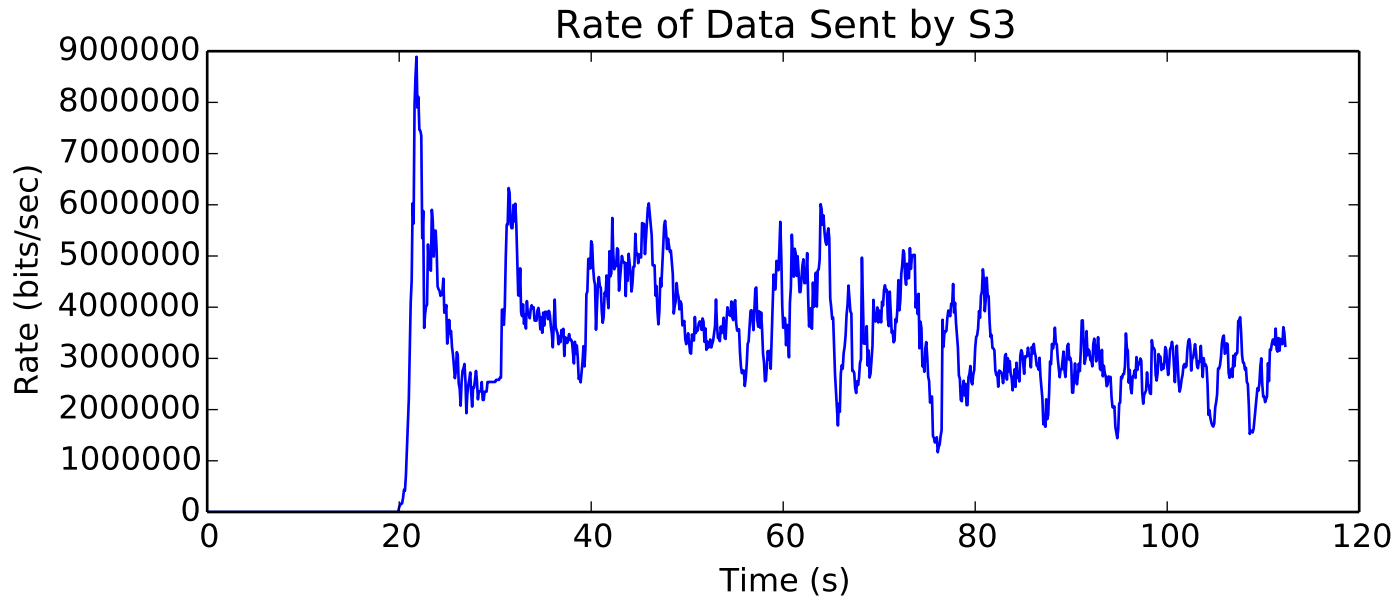

average Rate (bits/sec) is 2860535.15446