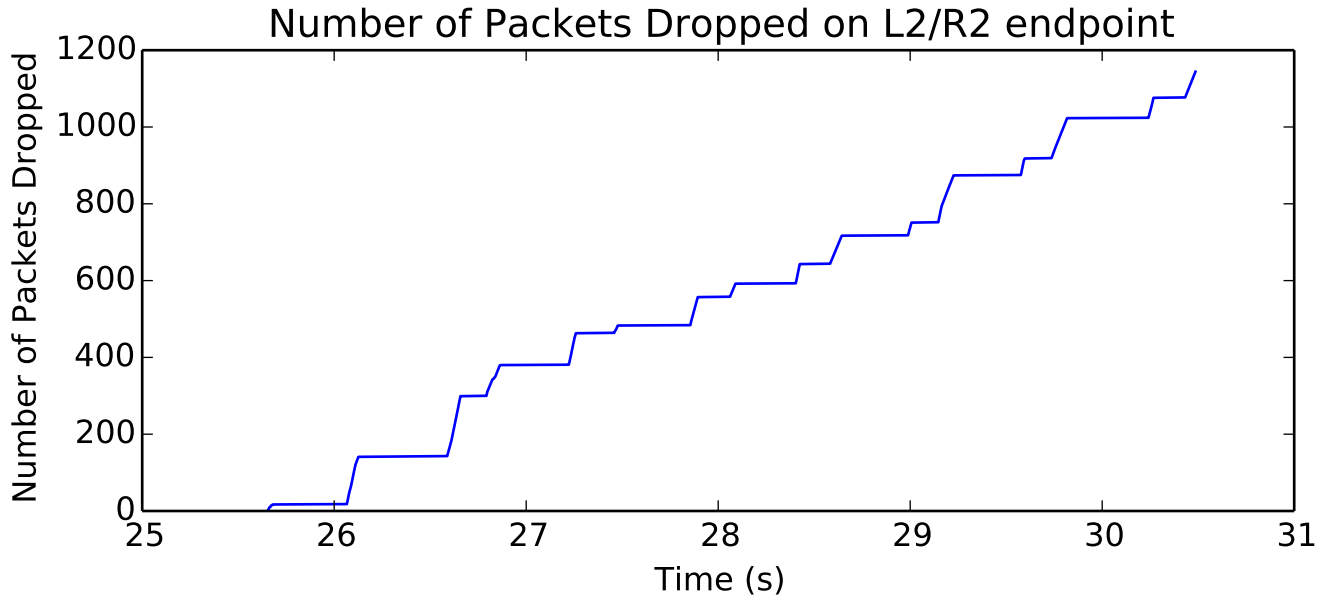

average Rate (bits/sec) is 3181735.00291

average Rate (bits/sec) is 2860535.15446

average Total Bits is 73060352.0

average Number of Packets Dropped is 53862.5

average Rate (bits/sec) is 2533317.48579

average Number of Packets Dropped is 953.0

average Buffer Occupancy (bits) is 13945.5985647

average Number of Packets Dropped is 572.5

Number of Packets Dropped on L5/R2 endpoint

average Total Bits is 8919040.0

average Total Bits is 4566272.0

average Window size is 382.476339286