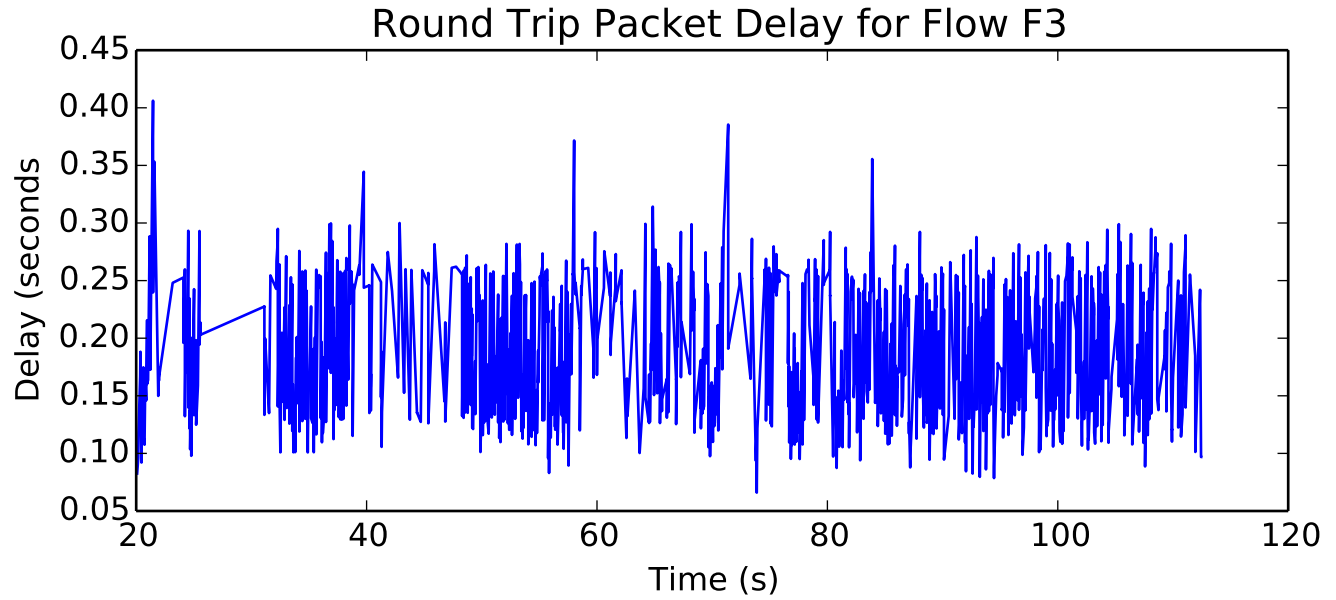

average Buffer Occupancy (bits) is 72280.7589146

average Total Bits is 142704640.0

Number of Packets Dropped on L5/T2 endpoint

average Buffer Occupancy (bits) is 18813.4717552

average Window size is 121.746110325

Number of Packets Dropped on L6/R3 endpoint

average Rate (packets / second) is 327.690708501

average Buffer Occupancy (bits) is 309988.648621

average Buffer Occupancy (bits) is 10232.2780893

average Rate (bits/sec) is 2684442.28404

average Delay (seconds) is 0.195099197234

average Total Bits is 11841536.0

Number of Packets Dropped on L9/T3 endpoint

average Delay (seconds) is 0.198186711994

average Buffer Occupancy (bits) is 263605.008239