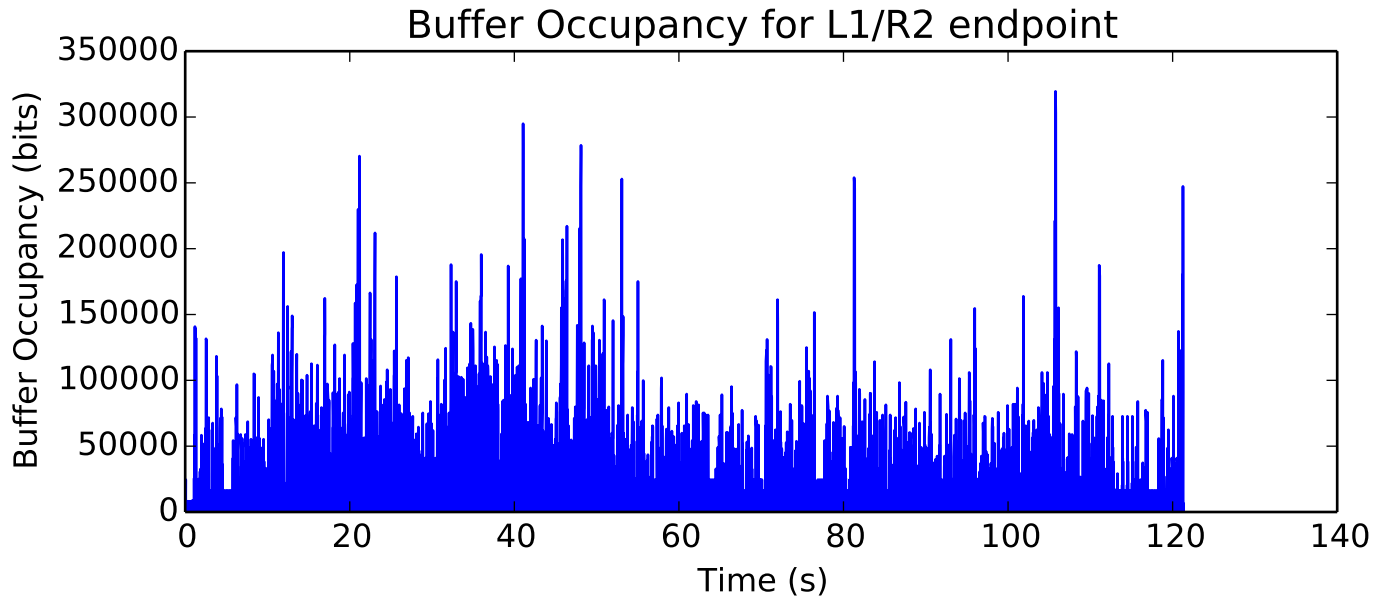

average Buffer Occupancy (bits) is 39510.0144782

average Number of data packets received is 8918.5

average Total Bits is 8919040.0

average Buffer Occupancy (bits) is 11402.2762431

average Rate (bits/sec) is 167777.642752

average Total Bits is 189796352.0

Round Trip Packet Delay for Flow F1

average Delay (seconds) is 0.325892771119

average Number of Packets Dropped is 1473.0

average Buffer Occupancy (bits) is 123847.520471

average Total Bits is 643235840.0

average Total Bits is 4566272.0

average Number of Packets Dropped is 243.0

average Buffer Occupancy (bits) is 38481.9812526

Rate of Data Received by S1

average Rate (bits/sec) is 196657.079784