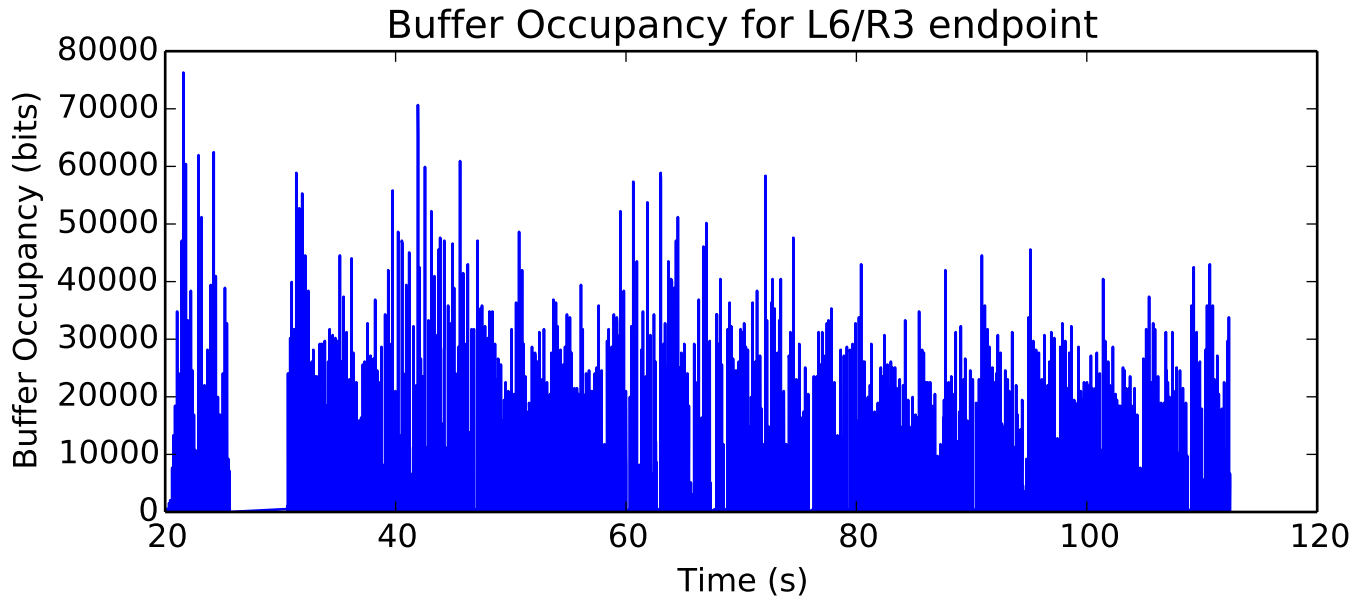

average Buffer Occupancy (bits) is 13945.5985647

average Number of Packets Dropped is 572.5

Number of Packets Dropped on L5/R2 endpoint

average Total Bits is 8919040.0

average Total Bits is 4566272.0

average Window size is 382.476339286

Number of Packets Dropped on L7/R4 endpoint

average Buffer Occupancy (bits) is 13788.8247079

average Number of Packets Dropped is 182.0

L1 average Bits is 333110265.835
 L2 average Bits is 282507136.681
 L3 average Bits is 402431993.967
 L4 average Bits is 81225375.3326
 L5 average Bits is 77701277.7107
 L6 average Bits is 164684317.407
 L7 average Bits is 201742043.304
 L8 average Bits is 215712750.482
 L9 average Bits is 151691665.426