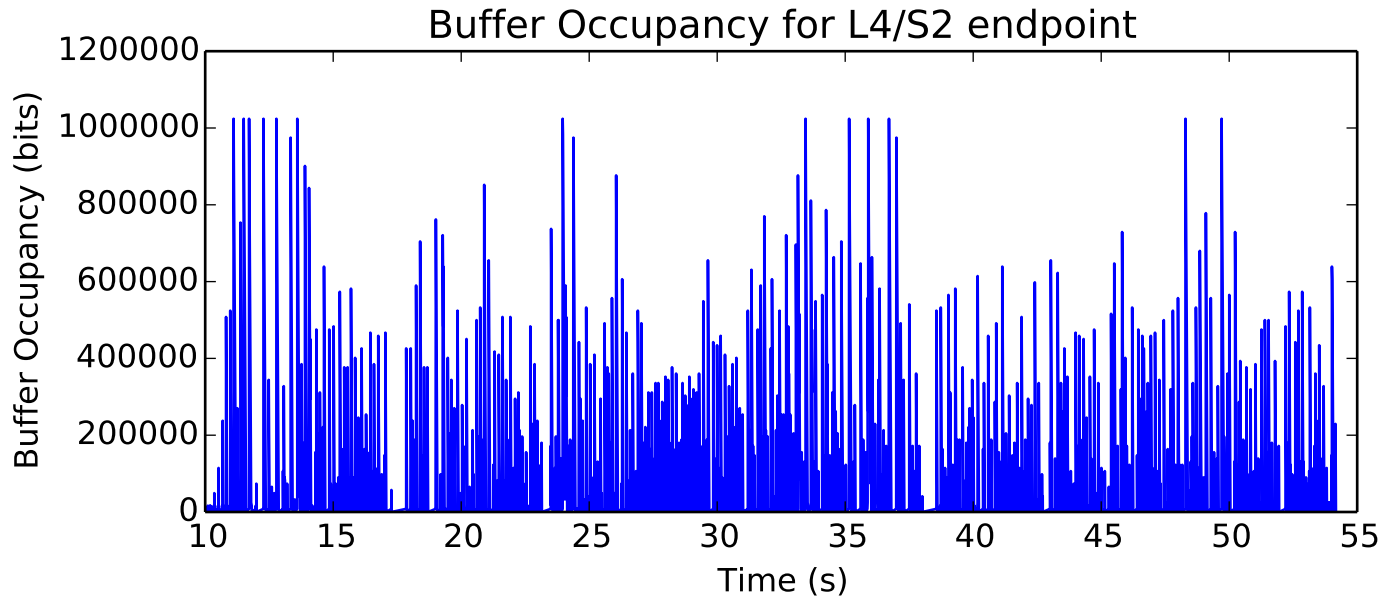

average Delay (seconds) is 0.195099197234

average Total Bits is 11841536.0

Number of Packets Dropped on L9/T3 endpoint

average Delay (seconds) is 0.198186711994

average Buffer Occupancy (bits) is 263605.008239

Buffer Occupancy for L8/S1 endpoint

average Buffer Occupancy (bits) is 421013.068154

average Rate (bits/sec) is 198858.437682

average Rate (bits/sec) is 158332.342862

average Buffer Occupancy (bits) is 383413.972461

Number of Packets Dropped on L7/T1 endpoint

average Buffer Occupancy (bits) is 243731.374758

average Rate (bits/sec) is 10654573.9239

average Rate (packets / second) is 309.242857153

average Number of Packets Dropped is 1210.5