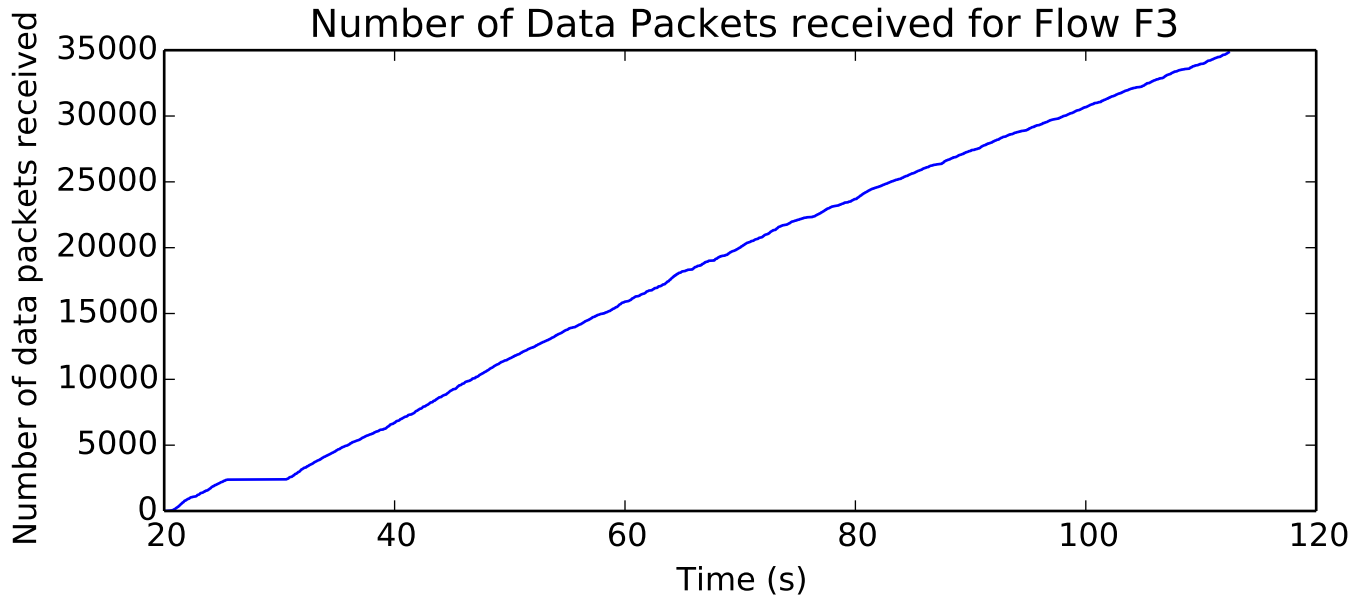

average Number of data packets received is 17420.0