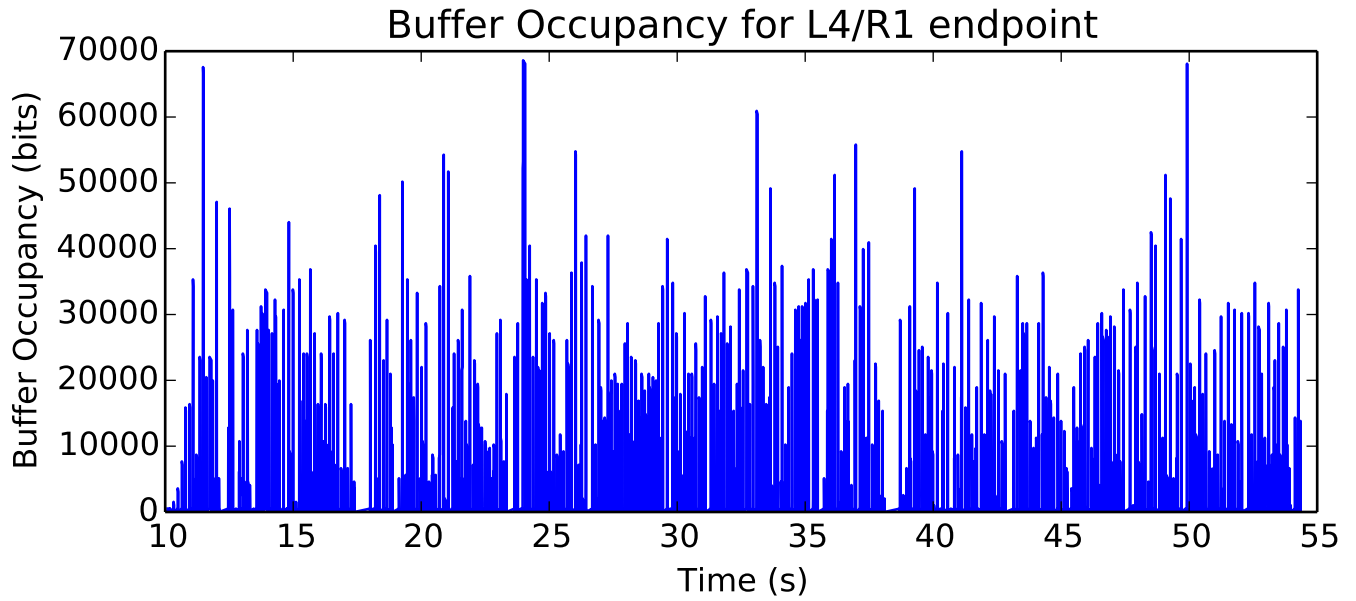

average Rate (bits/sec) is 3181735.00291

average Rate (bits/sec) is 2860535.15446

average Total Bits is 73060352.0

average Number of Packets Dropped is 53862.5

average Rate (bits/sec) is 2533317.48579

average Number of Packets Dropped is 953.0

average Buffer Occupancy (bits) is 13945.5985647

average Number of Packets Dropped is 572.5

Number of Packets Dropped on L5/R2 endpoint

average Total Bits is 8919040.0

average Total Bits is 4566272.0

average Window size is 382.476339286