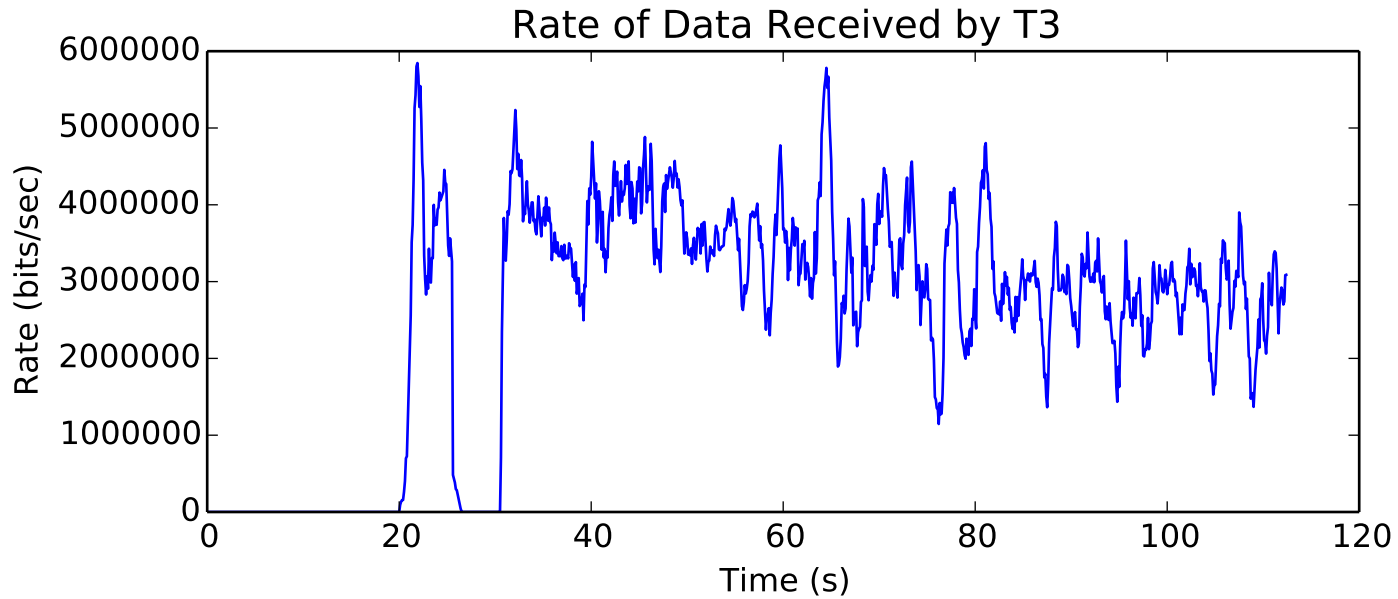

average Rate (bits/sec) is 3181735.00291

average Rate (bits/sec) is 2860535.15446

average Total Bits is 73060352.0

average Number of Packets Dropped is 53862.5

average Rate (bits/sec) is 2533317.48579

average Number of Packets Dropped is 953.0

average Buffer Occupancy (bits) is 13945.5985647

average Number of Packets Dropped is 572.5

Number of Packets Dropped on L5/R2 endpoint

average Total Bits is 8919040.0

average Total Bits is 4566272.0

average Window size is 382.476339286