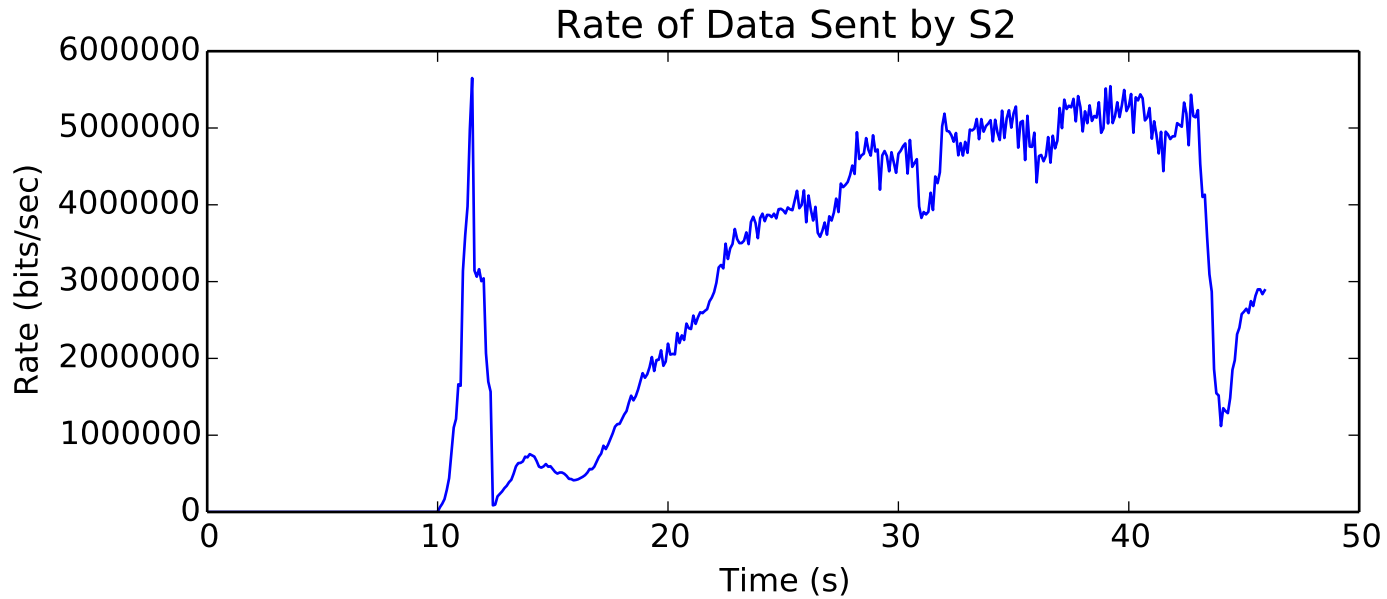

average Rate (bits/sec) is 161959.231561

average Buffer Occupancy (bits) is 31963.1429716

L1 average Rate (bits/second) is 4510582.65  
 L2 average Rate (bits/second) is 3332678.35293  
 L3 average Rate (bits/second) is 5193235.55449  
 L4 average Rate (bits/second) is 2777540.94469  
 L5 average Rate (bits/second) is 2760903.23978  
 L6 average Rate (bits/second) is 2602545.41065  
 L7 average Rate (bits/second) is 2310791.77225  
 L8 average Rate (bits/second) is 2325897.72018  
 L9 average Rate (bits/second) is 2576290.20877

average Rate (bits/sec) is 2619817.93506

average Window size is 105.353753295

average Number of data packets received is 7386.5

average Buffer Occupancy (bits) is 162550.289502

average Rate (packets / second) is 265.502363139