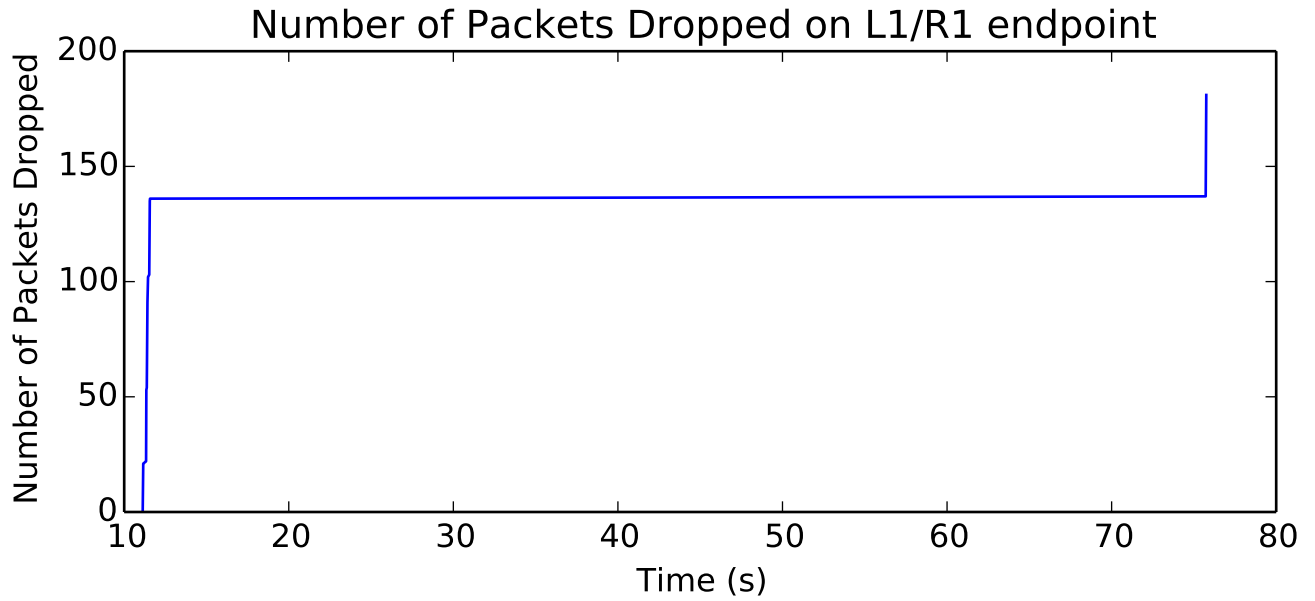

average Buffer Occupancy (bits) is 13276.3000271

Number of Packets Dropped on L9/T3 endpoint

average Number of Packets Dropped is 91.0

average Buffer Occupancy (bits) is 218925.377811

Number of Packets Dropped on L4/R1 endpoint