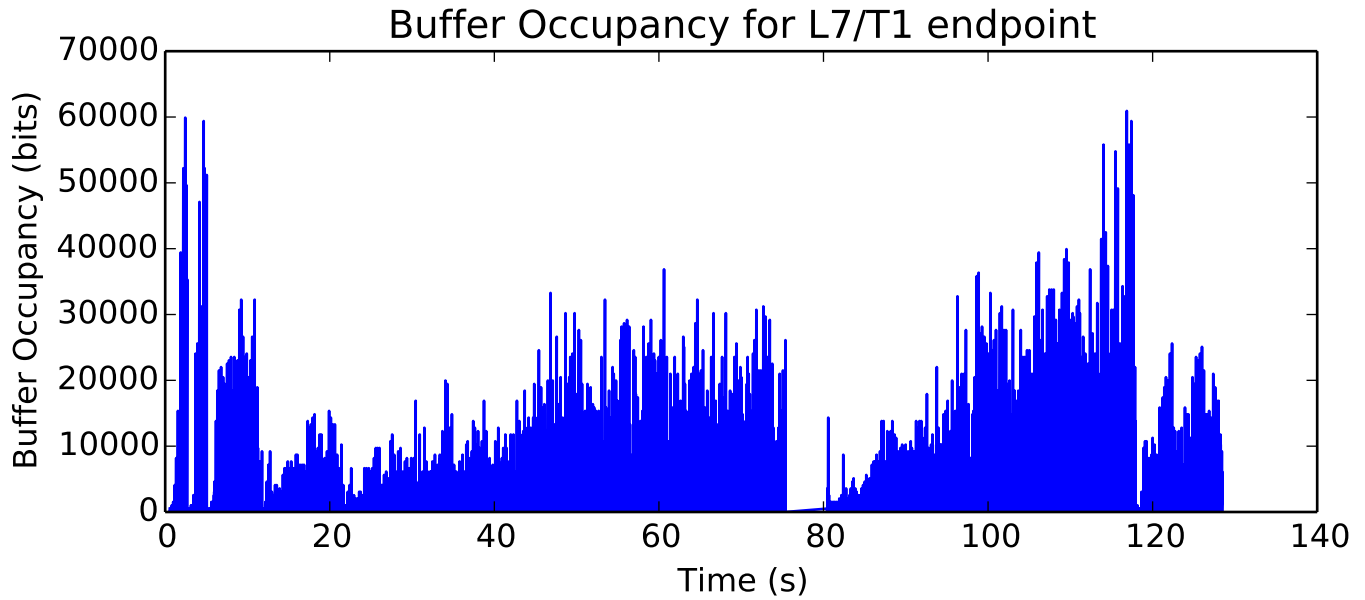

average Rate (packets / second) is 295.978568694

Number of Packets Dropped on L5/R2 endpoint

average Buffer Occupancy (bits) is 72626.0839426

Number of Packets Dropped on L6/R3 endpoint

average Total Bits is 7544064.0

average Delay (seconds) is 0.263948315038

average Buffer Occupancy (bits) is 8422.81185814

Number of Packets Dropped on L9/R4 endpoint

average Window size is 86.2004006632

Rate of Data Received by S1

average Rate (bits/sec) is 135637.947683