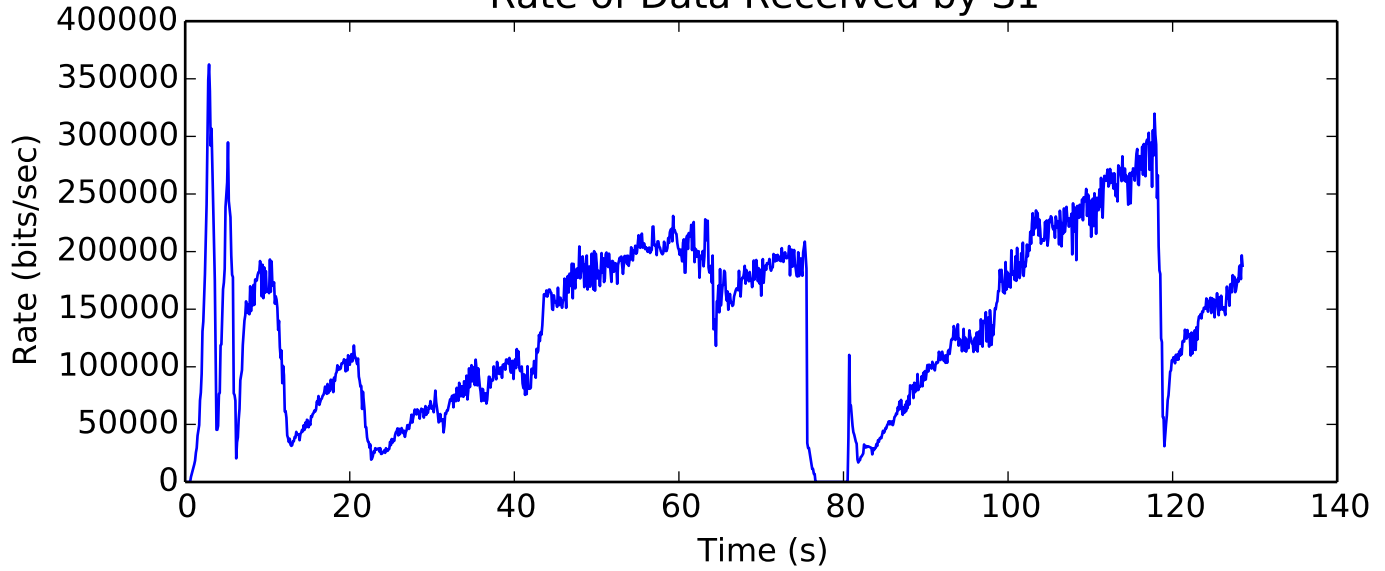

average Rate (packets / second) is 295.978568694

Number of Packets Dropped on L5/R2 endpoint

average Buffer Occupancy (bits) is 72626.0839426

Number of Packets Dropped on L6/R3 endpoint

average Total Bits is 7544064.0

average Delay (seconds) is 0.263948315038

average Buffer Occupancy (bits) is 8422.81185814

Number of Packets Dropped on L9/R4 endpoint

average Window size is 86.2004006632

Rate of Data Received by S1

average Rate (bits/sec) is 135637.947683