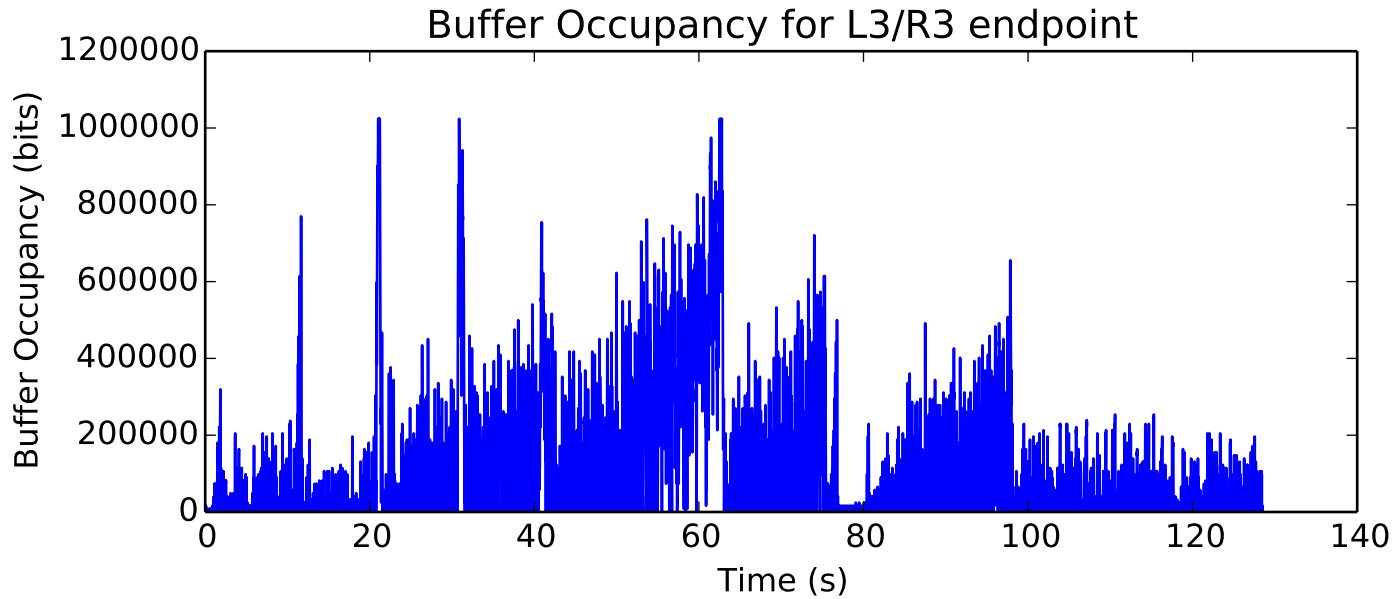

average Rate (bits/sec) is 2198295.18952

average Number of Packets Dropped is 39.5

average Buffer Occupancy (bits) is 71234.9276503

average Buffer Occupancy (bits) is 181761.631612

Number of Packets Dropped on L2/R3 endpoint

average Window size is 95.4158864572

average Buffer Occupancy (bits) is 187112.141869

average Rate (bits/sec) is 151541.027171

Rate of Data Received by S3

average Rate (bits/sec) is 151096.908244

average Delay (seconds) is 0.183942030602