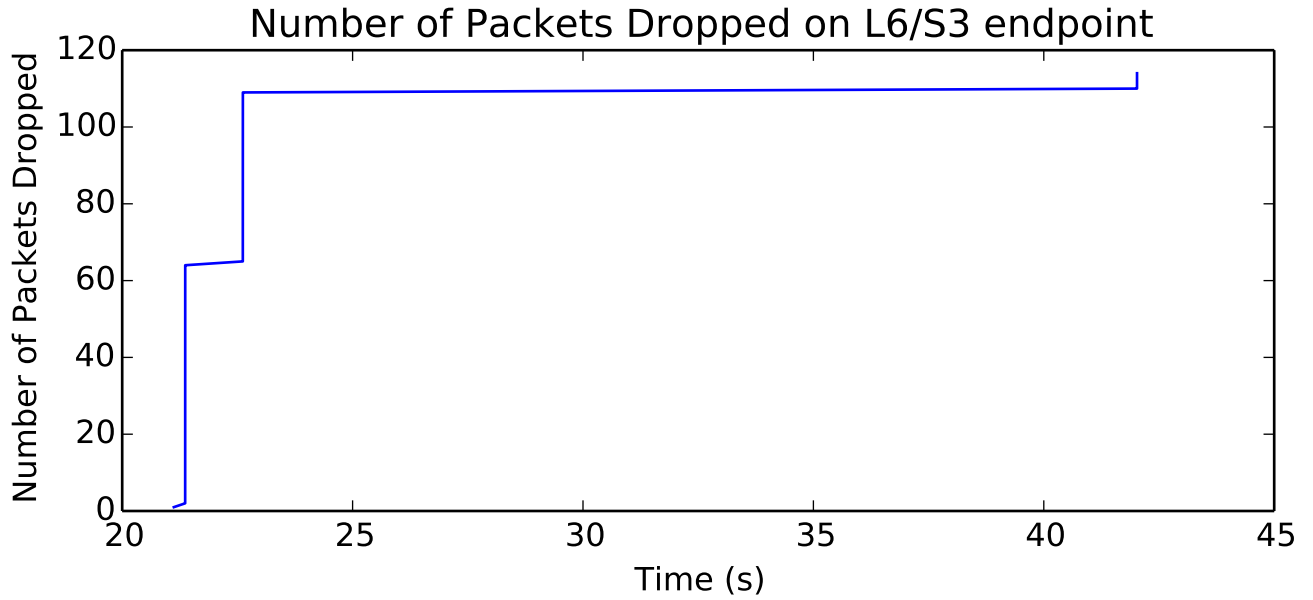

average Number of Packets Dropped is 57.5