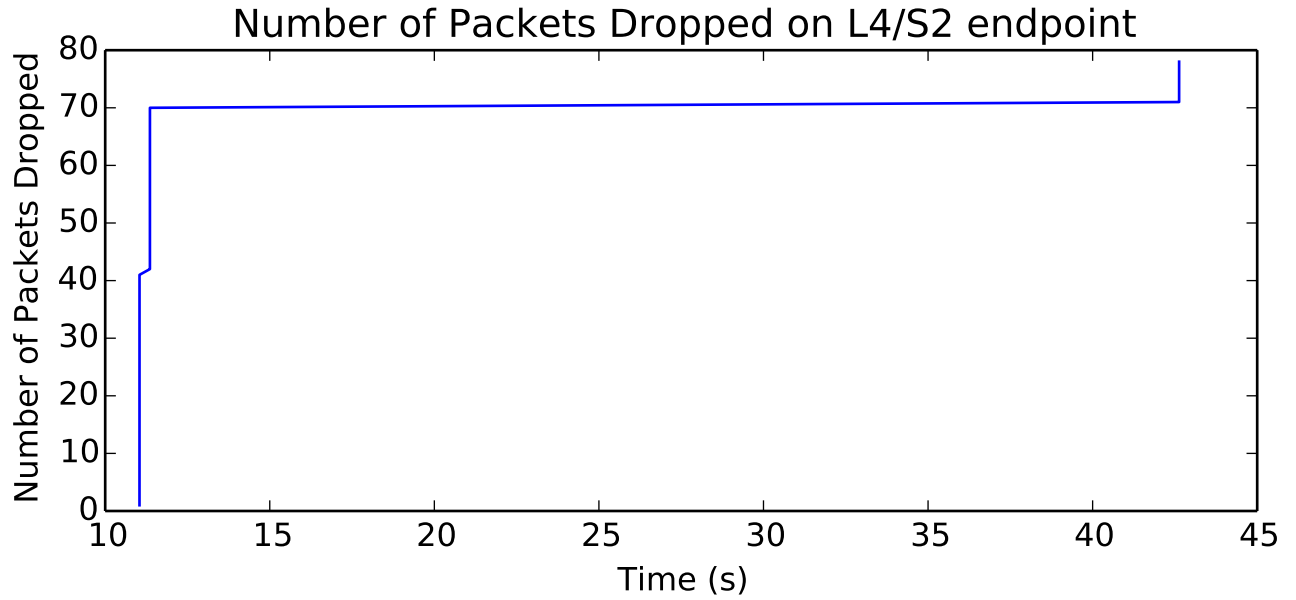

average Total Bits is 7544064.0

average Number of Packets Dropped is 92.5

average Total Bits is 3781888.0

average Number of data packets received is 17187.0

average Rate (bits/sec) is 162442.699839

average Total Bits is 121786368.0

average Rate (bits/sec) is 2198295.18952

average Number of Packets Dropped is 39.5

average Buffer Occupancy (bits) is 71234.9276503

average Buffer Occupancy (bits) is 181761.631612

Number of Packets Dropped on L2/R3 endpoint