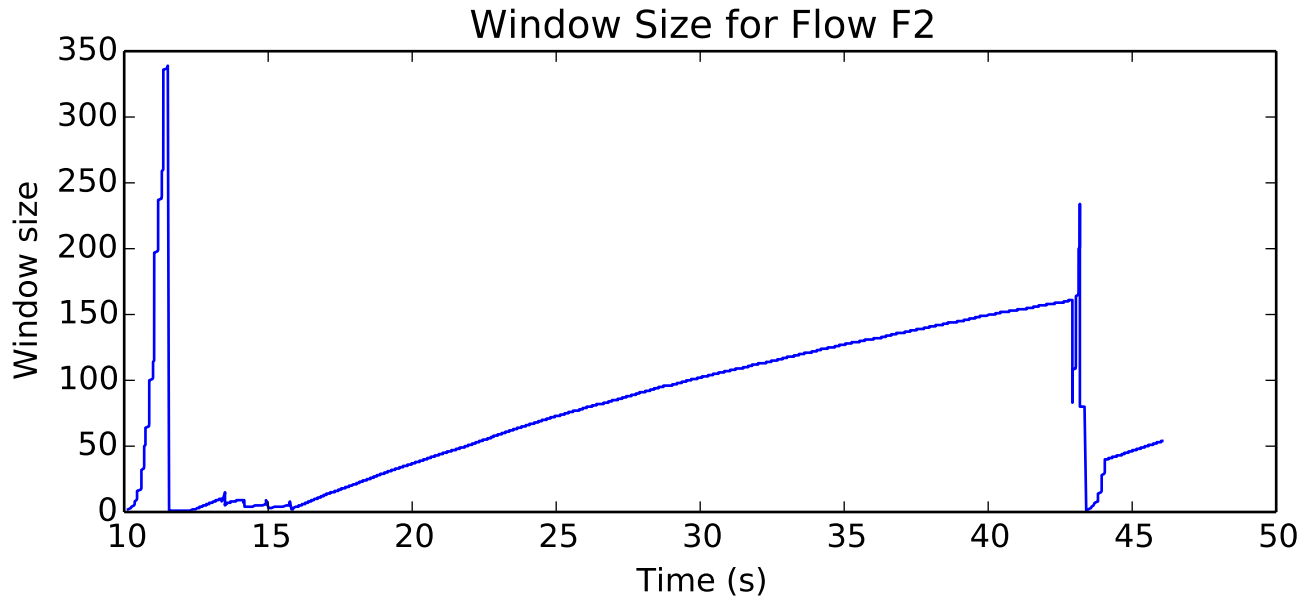

average Window size is 95.4158864572

average Buffer Occupancy (bits) is 187112.141869

average Rate (bits/sec) is 151541.027171

Rate of Data Received by S3

average Rate (bits/sec) is 151096.908244

average Delay (seconds) is 0.183942030602

average Rate (bits/sec) is 161959.231561

average Buffer Occupancy (bits) is 31963.1429716

L1 average Rate (bits/second) is 4510582.65  
 L2 average Rate (bits/second) is 3332678.35293  
 L3 average Rate (bits/second) is 5193235.55449  
 L4 average Rate (bits/second) is 2777540.94469  
 L5 average Rate (bits/second) is 2760903.23978  
 L6 average Rate (bits/second) is 2602545.41065  
 L7 average Rate (bits/second) is 2310791.77225  
 L8 average Rate (bits/second) is 2325897.72018  
 L9 average Rate (bits/second) is 2576290.20877

average Rate (bits/sec) is 2619817.93506

average Window size is 105.353753295

average Number of data packets received is 7386.5

average Buffer Occupancy (bits) is 162550.289502

average Rate (packets / second) is 265.502363139