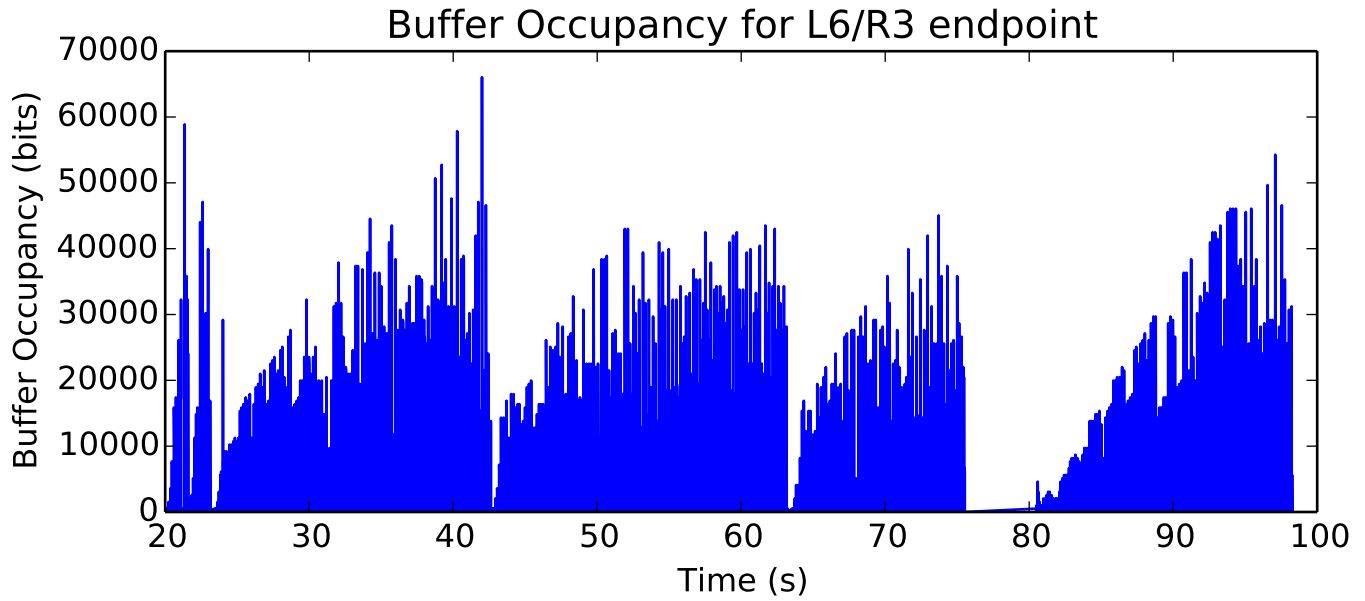

average Rate (bits/sec) is 2457319.57813

average Buffer Occupancy (bits) is 65566.6249673

average Buffer Occupancy (bits) is 46187.4702125

Number of Packets Dropped on L5/T2 endpoint

average Total Bits is 60510208.0

average Buffer Occupancy (bits) is 70738.8443019

average Number of Packets Dropped is 86.5

average Buffer Occupancy (bits) is 9634.3673137

average Number of Packets Dropped is 57.0

average Buffer Occupancy (bits) is 13138.3564545

average Buffer Occupancy (bits) is 9833.85215272

average Number of Packets Dropped is 57.5

average Total Bits is 3781888.0

average Delay (seconds) is 0.190828778842

average Rate (packets / second) is 317.270898123