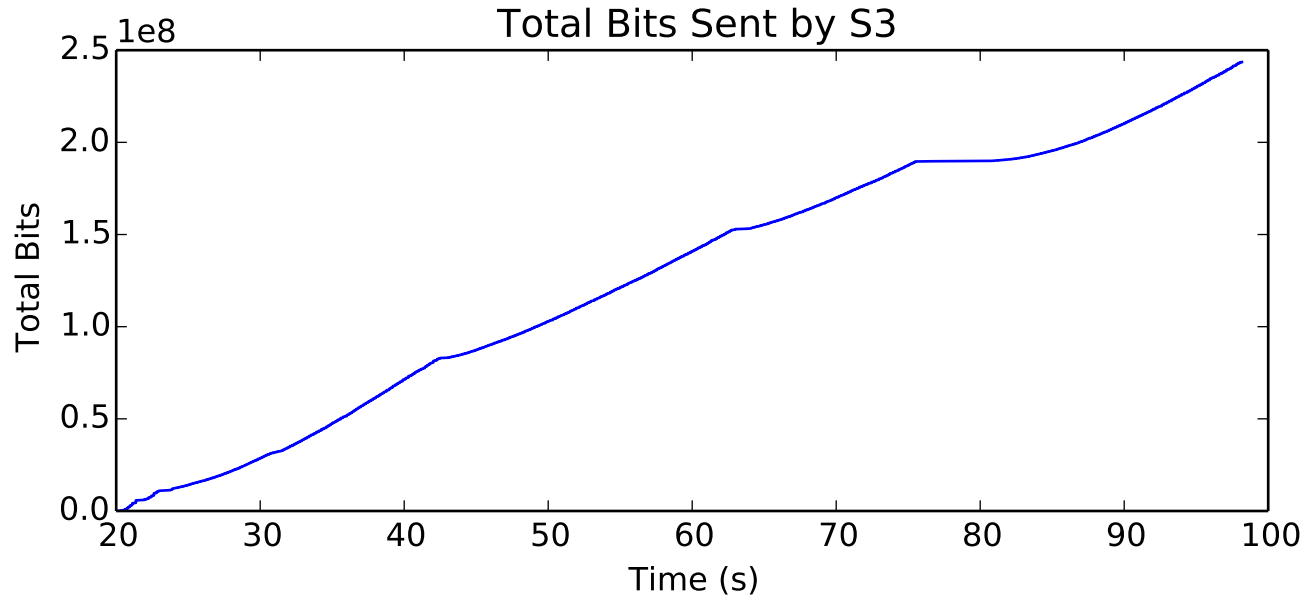

average Total Bits is 7544064.0

average Number of Packets Dropped is 92.5

average Total Bits is 3781888.0

average Number of data packets received is 17187.0

average Rate (bits/sec) is 162442.699839

average Total Bits is 121786368.0

average Rate (bits/sec) is 2198295.18952

average Number of Packets Dropped is 39.5

average Buffer Occupancy (bits) is 71234.9276503

average Buffer Occupancy (bits) is 181761.631612

Number of Packets Dropped on L2/R3 endpoint