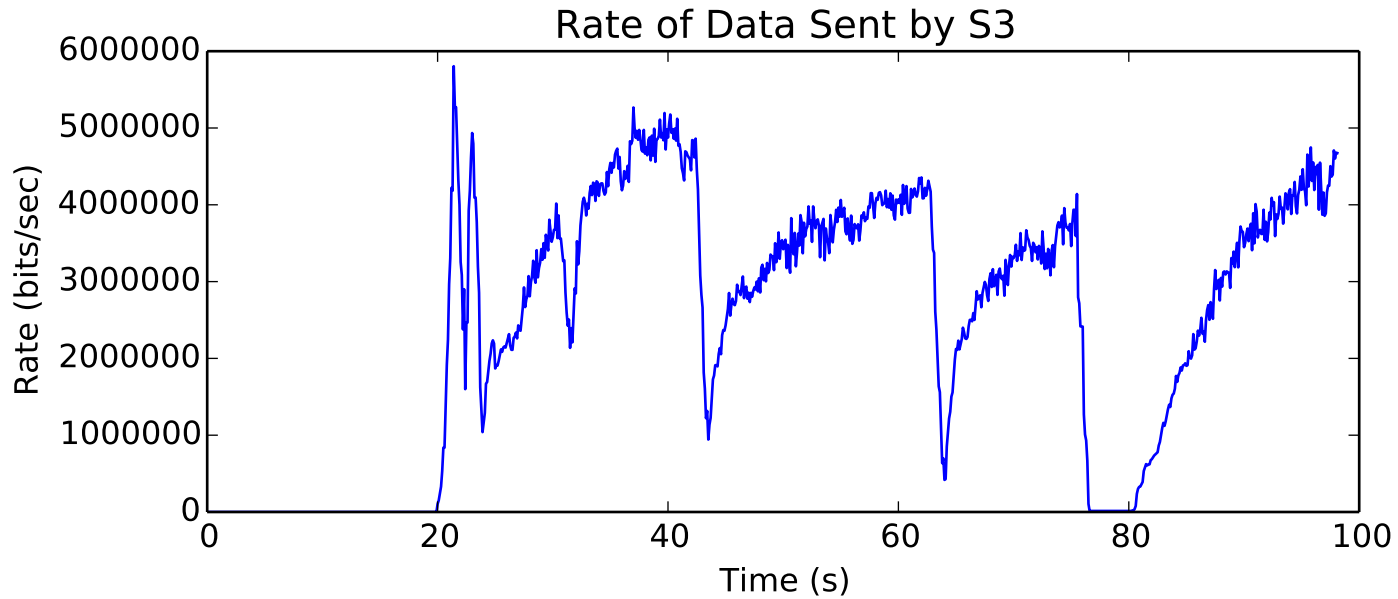

average Total Bits is 8799744.0

average Total Bits is 61145088.0

average Buffer Occupancy (bits) is 226208.489191

average Total Bits is 140795904.0

average Buffer Occupancy (bits) is 10847.2785035

average Total Bits is 142094336.0

average Rate (bits/sec) is 2457319.57813

average Buffer Occupancy (bits) is 65566.6249673

average Buffer Occupancy (bits) is 46187.4702125

Number of Packets Dropped on L5/T2 endpoint

average Total Bits is 60510208.0