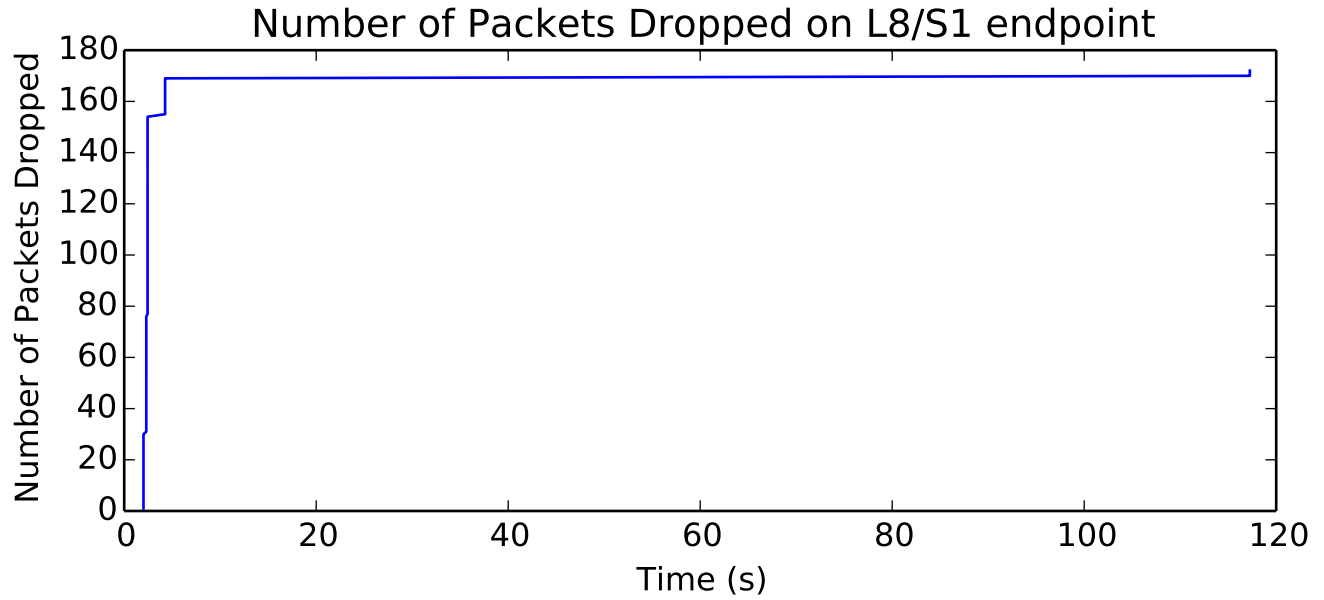

average Rate (bits/sec) is 2457319.57813

average Buffer Occupancy (bits) is 65566.6249673

average Buffer Occupancy (bits) is 46187.4702125

Number of Packets Dropped on L5/T2 endpoint

average Total Bits is 60510208.0

average Buffer Occupancy (bits) is 70738.8443019

average Number of Packets Dropped is 86.5

average Buffer Occupancy (bits) is 9634.3673137

average Number of Packets Dropped is 57.0

average Buffer Occupancy (bits) is 13138.3564545