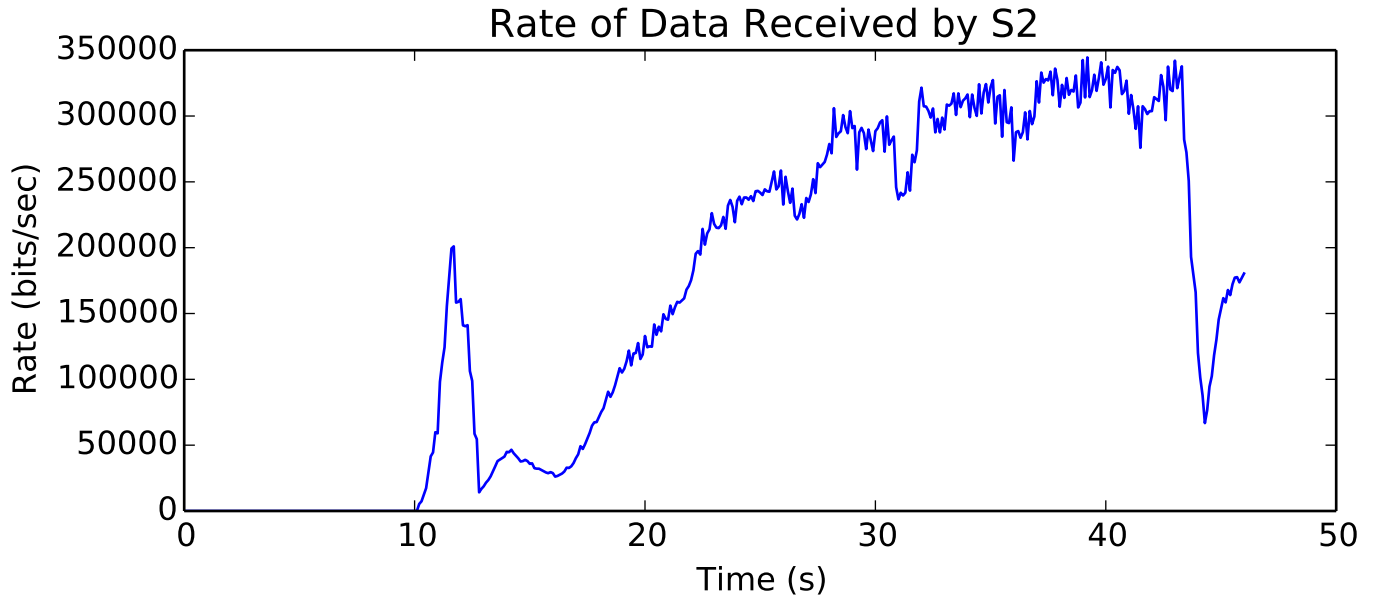

average Rate (bits/sec) is 2198295.18952

average Number of Packets Dropped is 39.5

average Buffer Occupancy (bits) is 71234.9276503

average Buffer Occupancy (bits) is 181761.631612

Number of Packets Dropped on L2/R3 endpoint

average Window size is 95.4158864572

average Buffer Occupancy (bits) is 187112.141869

average Rate (bits/sec) is 151541.027171

Rate of Data Received by S3

average Rate (bits/sec) is 151096.908244

average Delay (seconds) is 0.183942030602