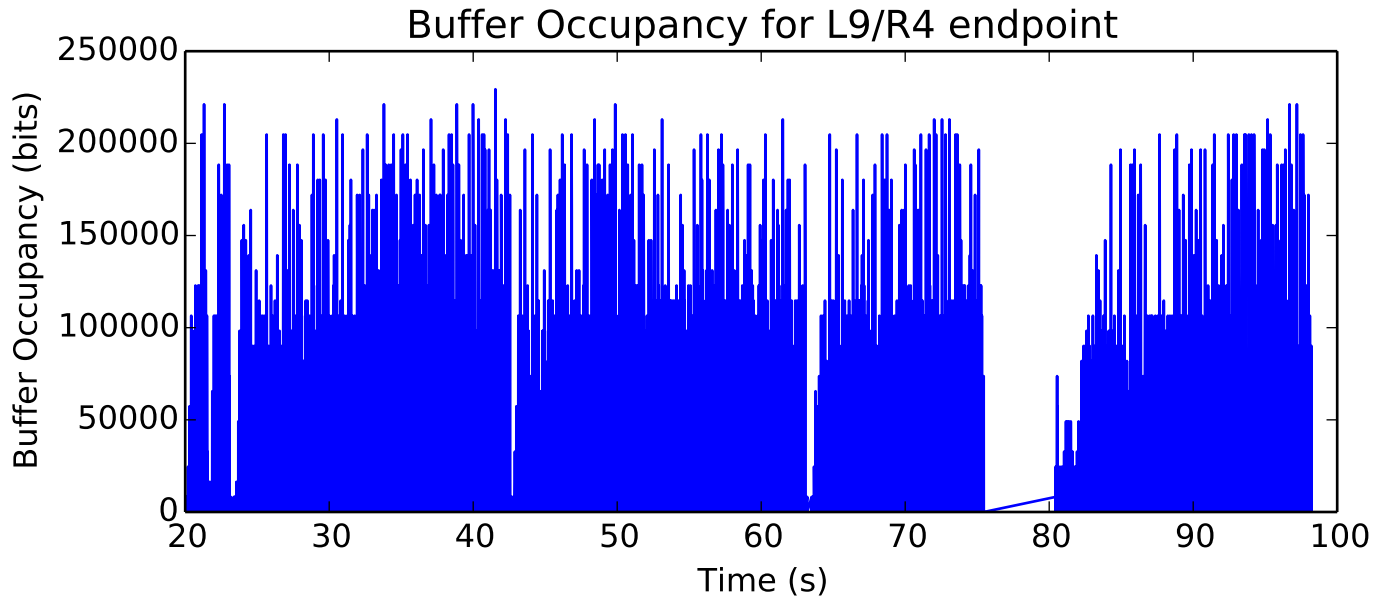

average Total Bits is 8799744.0

Number of Packets Dropped on L7/T1 endpoint

Number of Packets Dropped on L8/R1 endpoint

Number of Packets Dropped on L2/R2 endpoint

average Rate (bits/sec) is 2424656.43474

average Total Bits is 7544064.0

average Number of Packets Dropped is 92.5

average Total Bits is 3781888.0

average Number of data packets received is 17187.0

average Rate (bits/sec) is 162442.699839

average Total Bits is 121786368.0

average Rate (bits/sec) is 2198295.18952

average Number of Packets Dropped is 39.5

average Buffer Occupancy (bits) is 71234.9276503

average Buffer Occupancy (bits) is 181761.631612

Number of Packets Dropped on L2/R3 endpoint