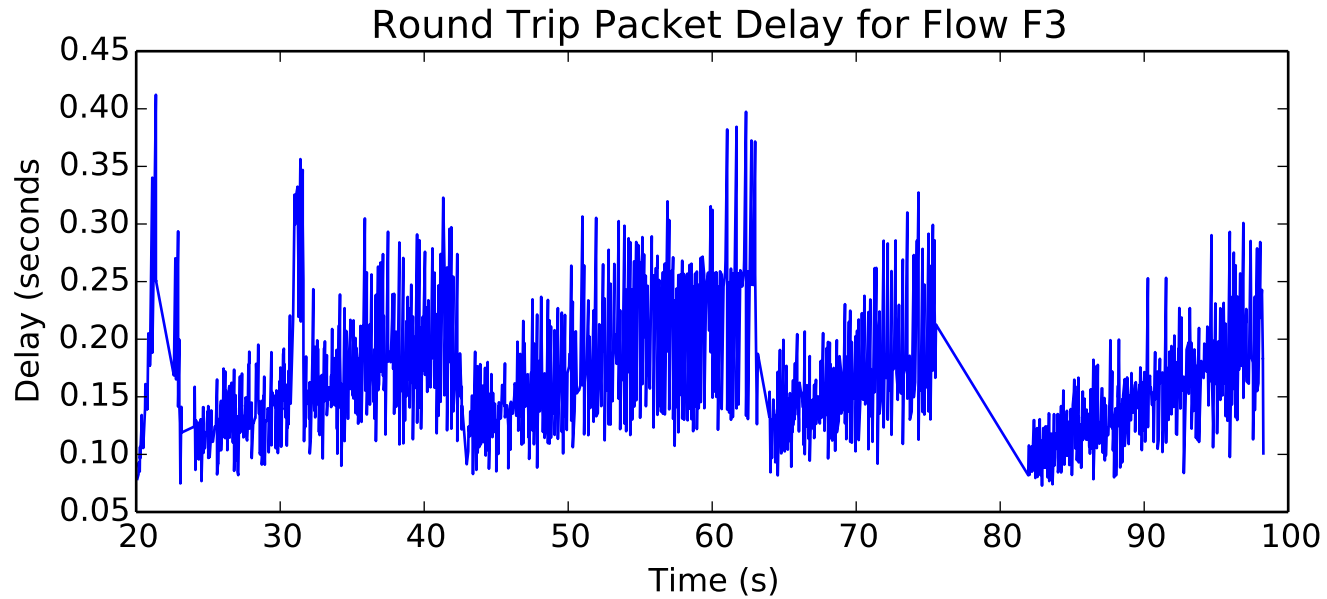

average Rate (bits/sec) is 2198295.18952

average Number of Packets Dropped is 39.5

average Buffer Occupancy (bits) is 71234.9276503

average Buffer Occupancy (bits) is 181761.631612

Number of Packets Dropped on L2/R3 endpoint

average Window size is 95.4158864572

average Buffer Occupancy (bits) is 187112.141869

average Rate (bits/sec) is 151541.027171

Rate of Data Received by S3

average Rate (bits/sec) is 151096.908244

average Delay (seconds) is 0.183942030602