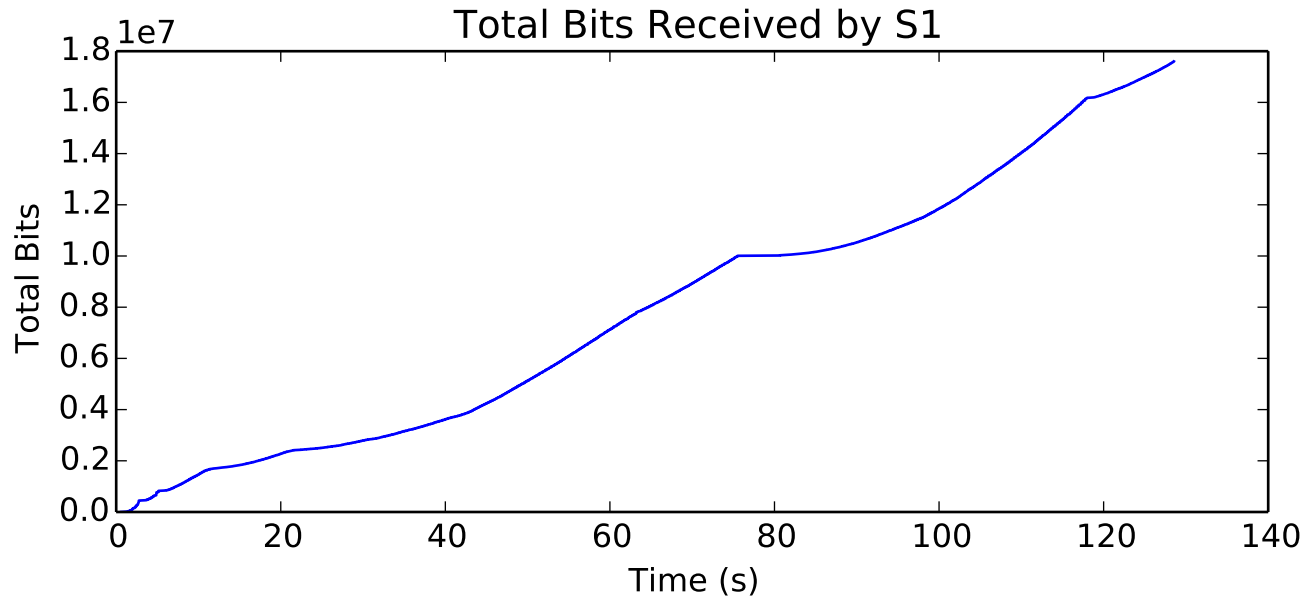

average Buffer Occupancy (bits) is 13276.3000271

Number of Packets Dropped on L9/T3 endpoint

average Number of Packets Dropped is 91.0

average Buffer Occupancy (bits) is 218925.377811

Number of Packets Dropped on L4/R1 endpoint

Number of Packets Dropped on L7/R4 endpoint

average Total Bits is 120705024.0

L1 average Bits is 287015291.144  
 L2 average Bits is 219603571.212  
 L3 average Bits is 337820215.461  
 L4 average Bits is 65036566.5829  
 L5 average Bits is 64363760.9748  
 L6 average Bits is 129072977.783  
 L7 average Bits is 149656758.156  
 L8 average Bits is 150544407.849  
 L9 average Bits is 128319248.072

average Total Bits is 8799744.0

average Total Bits is 61145088.0

average Buffer Occupancy (bits) is 226208.489191

average Total Bits is 140795904.0

average Buffer Occupancy (bits) is 10847.2785035

average Total Bits is 142094336.0