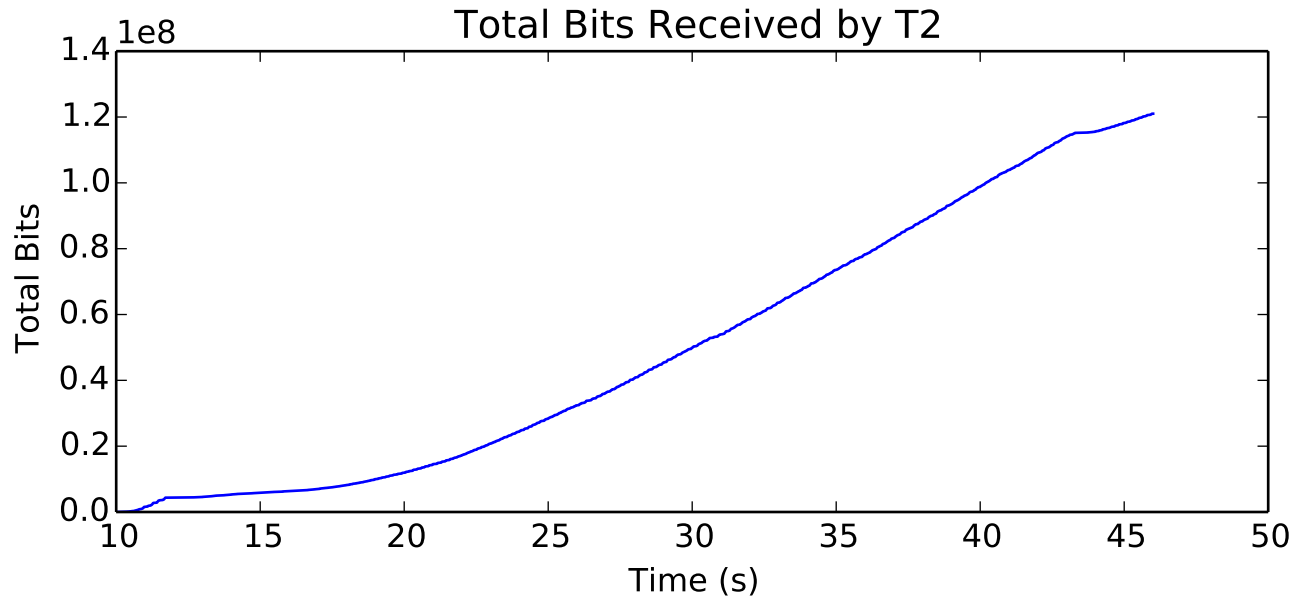

average Rate (bits/sec) is 2457319.57813

average Buffer Occupancy (bits) is 65566.6249673

average Buffer Occupancy (bits) is 46187.4702125

Number of Packets Dropped on L5/T2 endpoint

average Total Bits is 60510208.0

average Buffer Occupancy (bits) is 70738.8443019

average Number of Packets Dropped is 86.5

average Buffer Occupancy (bits) is 9634.3673137

average Number of Packets Dropped is 57.0

average Buffer Occupancy (bits) is 13138.3564545