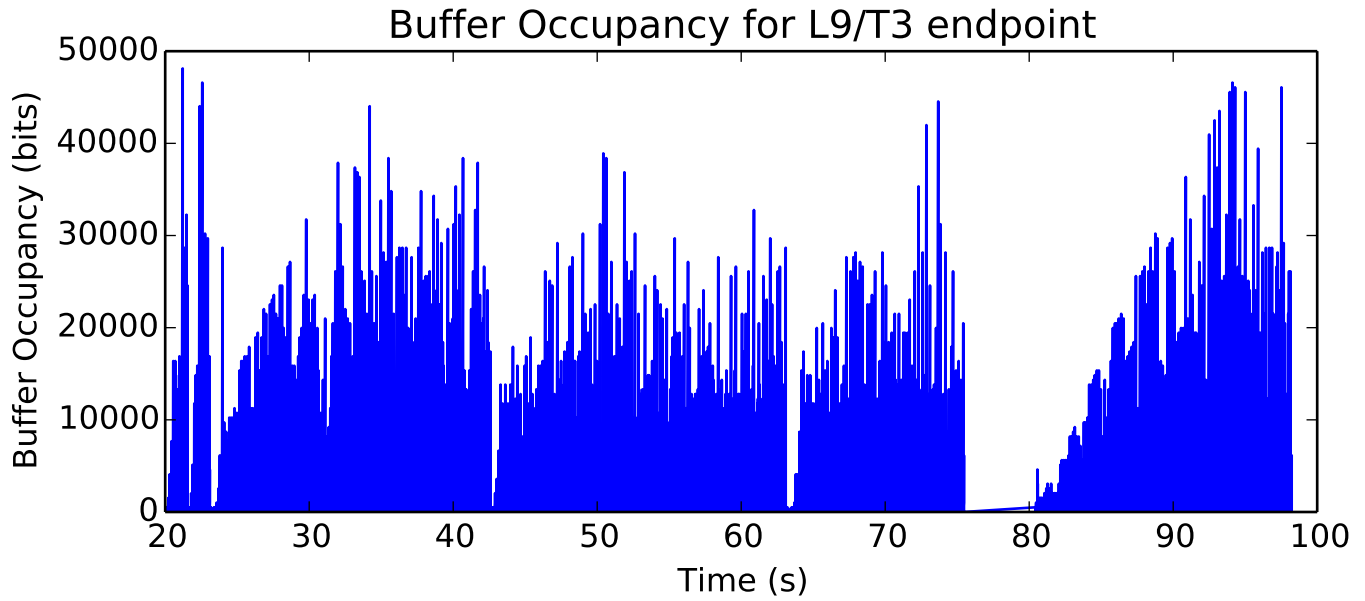

average Total Bits is 8799744.0

average Total Bits is 61145088.0

average Buffer Occupancy (bits) is 226208.489191

average Total Bits is 140795904.0

average Buffer Occupancy (bits) is 10847.2785035

average Total Bits is 142094336.0

average Rate (bits/sec) is 2457319.57813

average Buffer Occupancy (bits) is 65566.6249673

average Buffer Occupancy (bits) is 46187.4702125

Number of Packets Dropped on L5/T2 endpoint

average Total Bits is 60510208.0

average Buffer Occupancy (bits) is 70738.8443019

average Number of Packets Dropped is 86.5

average Buffer Occupancy (bits) is 9634.3673137

average Number of Packets Dropped is 57.0

average Buffer Occupancy (bits) is 13138.3564545