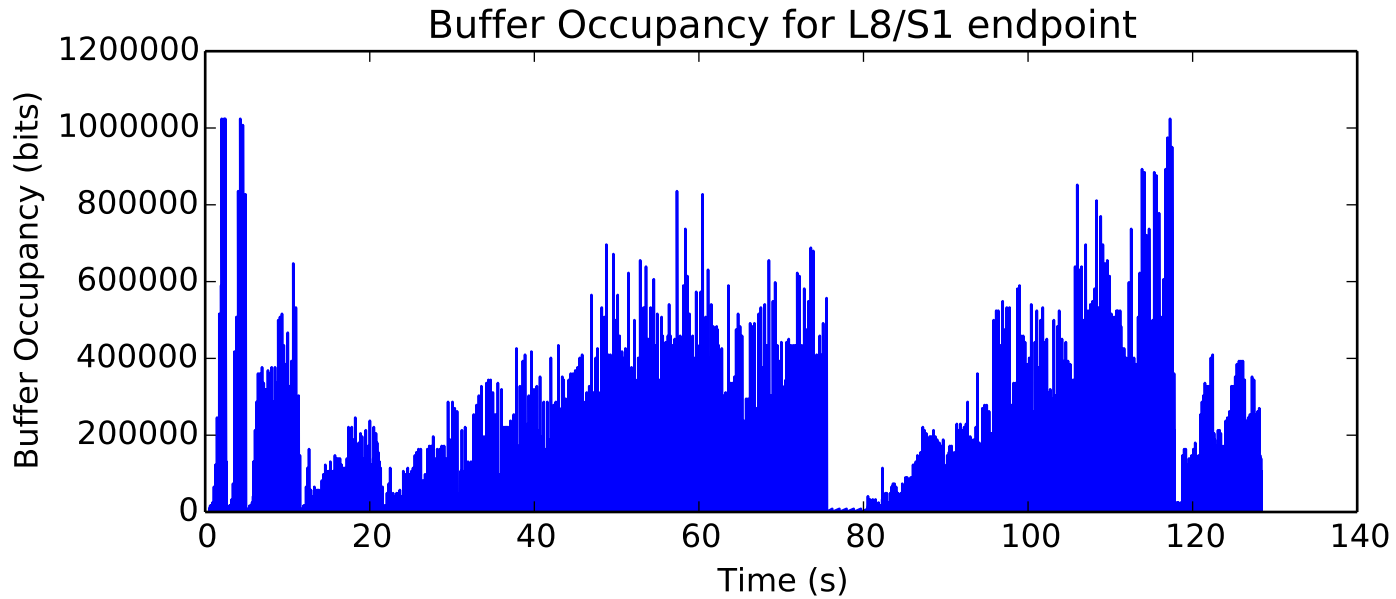

average Total Bits is 8799744.0

Number of Packets Dropped on L7/T1 endpoint

Number of Packets Dropped on L8/R1 endpoint

Number of Packets Dropped on L2/R2 endpoint

average Rate (bits/sec) is 2424656.43474

average Total Bits is 7544064.0

average Number of Packets Dropped is 92.5

average Total Bits is 3781888.0

average Number of data packets received is 17187.0

average Rate (bits/sec) is 162442.699839

average Total Bits is 121786368.0

average Rate (bits/sec) is 2198295.18952

average Number of Packets Dropped is 39.5

average Buffer Occupancy (bits) is 71234.9276503

average Buffer Occupancy (bits) is 181761.631612

Number of Packets Dropped on L2/R3 endpoint