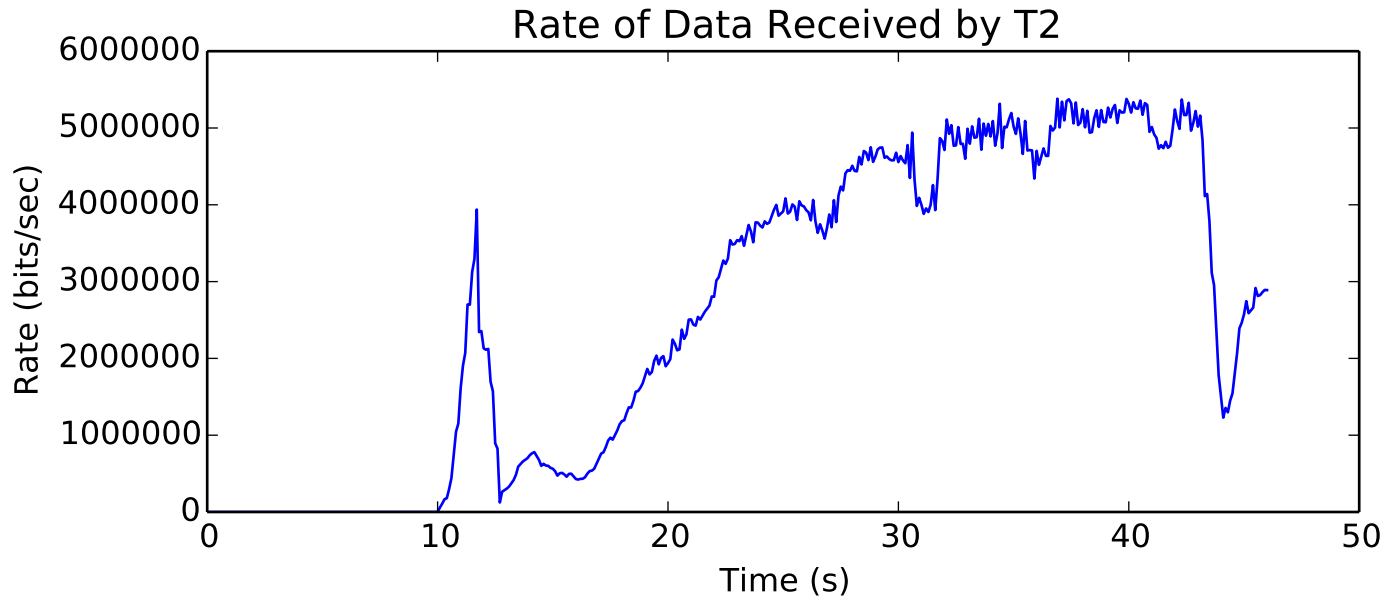

average Rate (bits/sec) is 2619817.93506

average Window size is 105.353753295

average Number of data packets received is 7386.5

average Buffer Occupancy (bits) is 162550.289502

average Rate (packets / second) is 265.502363139

average Buffer Occupancy (bits) is 25518.8

average Number of data packets received is 14734.5

average Rate (bits/sec) is 2174995.35883

average Rate (bits/sec) is 2599083.19742

average Rate (bits/sec) is 135937.209927