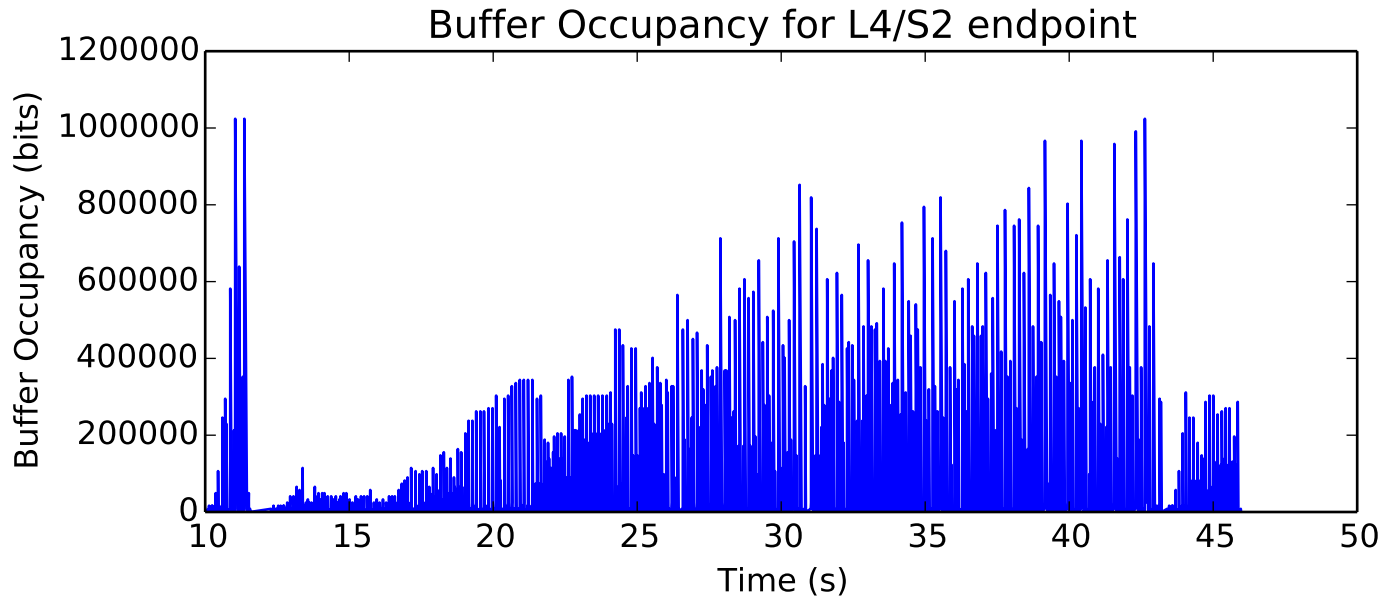

average Buffer Occupancy (bits) is 13276.3000271

Number of Packets Dropped on L9/T3 endpoint

average Number of Packets Dropped is 91.0

average Buffer Occupancy (bits) is 218925.377811

Number of Packets Dropped on L4/R1 endpoint

Number of Packets Dropped on L7/R4 endpoint

average Total Bits is 120705024.0

L1 average Bits is 287015291.144  
 L2 average Bits is 219603571.212  
 L3 average Bits is 337820215.461  
 L4 average Bits is 65036566.5829  
 L5 average Bits is 64363760.9748  
 L6 average Bits is 129072977.783  
 L7 average Bits is 149656758.156  
 L8 average Bits is 150544407.849  
 L9 average Bits is 128319248.072

average Total Bits is 8799744.0

average Total Bits is 61145088.0

average Buffer Occupancy (bits) is 226208.489191

average Total Bits is 140795904.0

average Buffer Occupancy (bits) is 10847.2785035

average Total Bits is 142094336.0

average Rate (bits/sec) is 2457319.57813

average Buffer Occupancy (bits) is 65566.6249673

average Buffer Occupancy (bits) is 46187.4702125

Number of Packets Dropped on L5/T2 endpoint

average Total Bits is 60510208.0