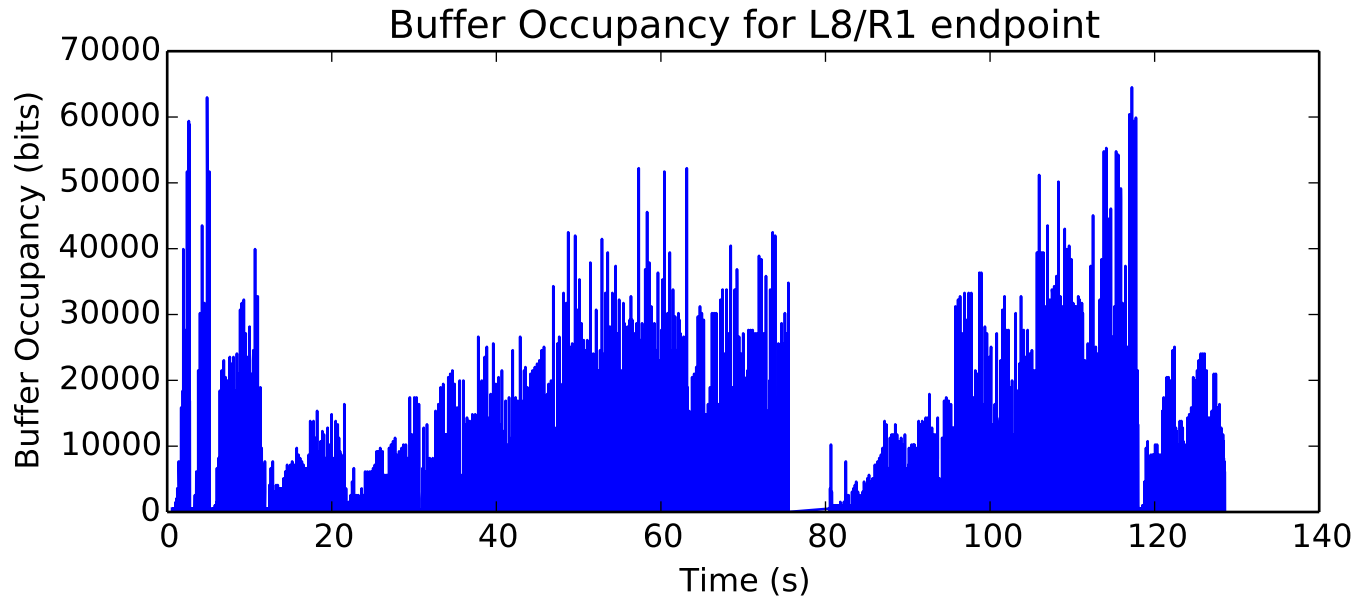

average Total Bits is 8799744.0

average Total Bits is 61145088.0

average Buffer Occupancy (bits) is 226208.489191

average Total Bits is 140795904.0

average Buffer Occupancy (bits) is 10847.2785035

average Total Bits is 142094336.0

average Rate (bits/sec) is 2457319.57813

average Buffer Occupancy (bits) is 65566.6249673

average Buffer Occupancy (bits) is 46187.4702125

Number of Packets Dropped on L5/T2 endpoint

average Total Bits is 60510208.0