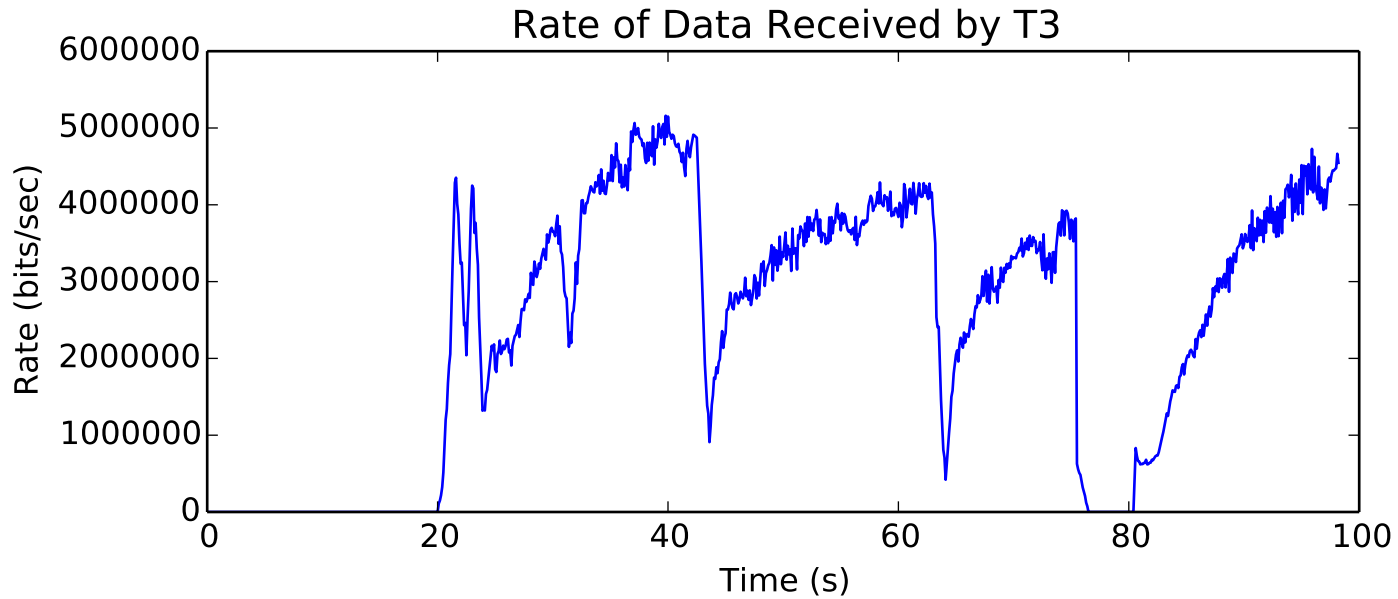

average Total Bits is 8799744.0

Number of Packets Dropped on L7/T1 endpoint

Number of Packets Dropped on L8/R1 endpoint

Number of Packets Dropped on L2/R2 endpoint

average Rate (bits/sec) is 2424656.43474