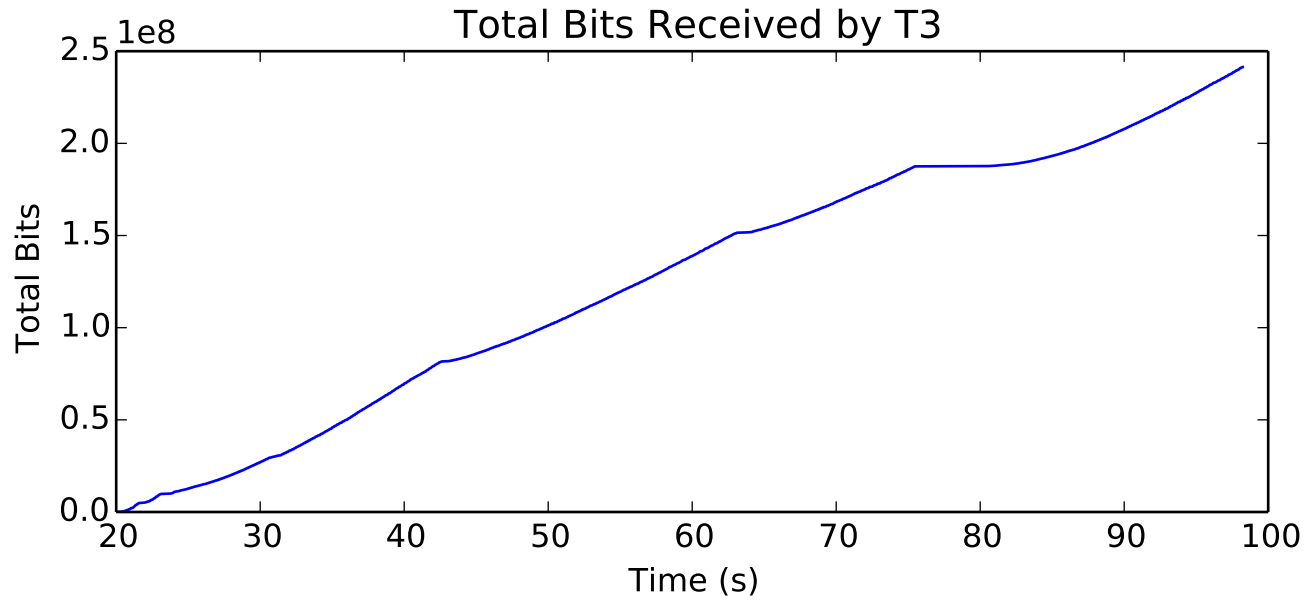

average Total Bits is 120705024.0