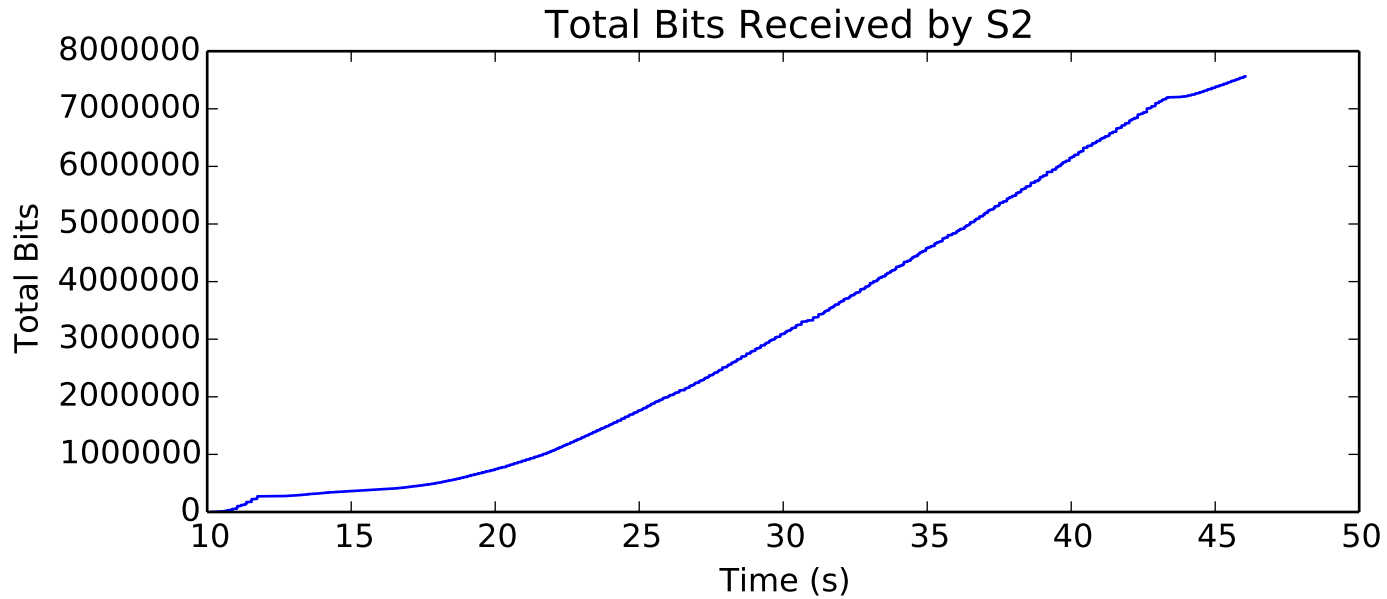

average Total Bits is 3781888.0