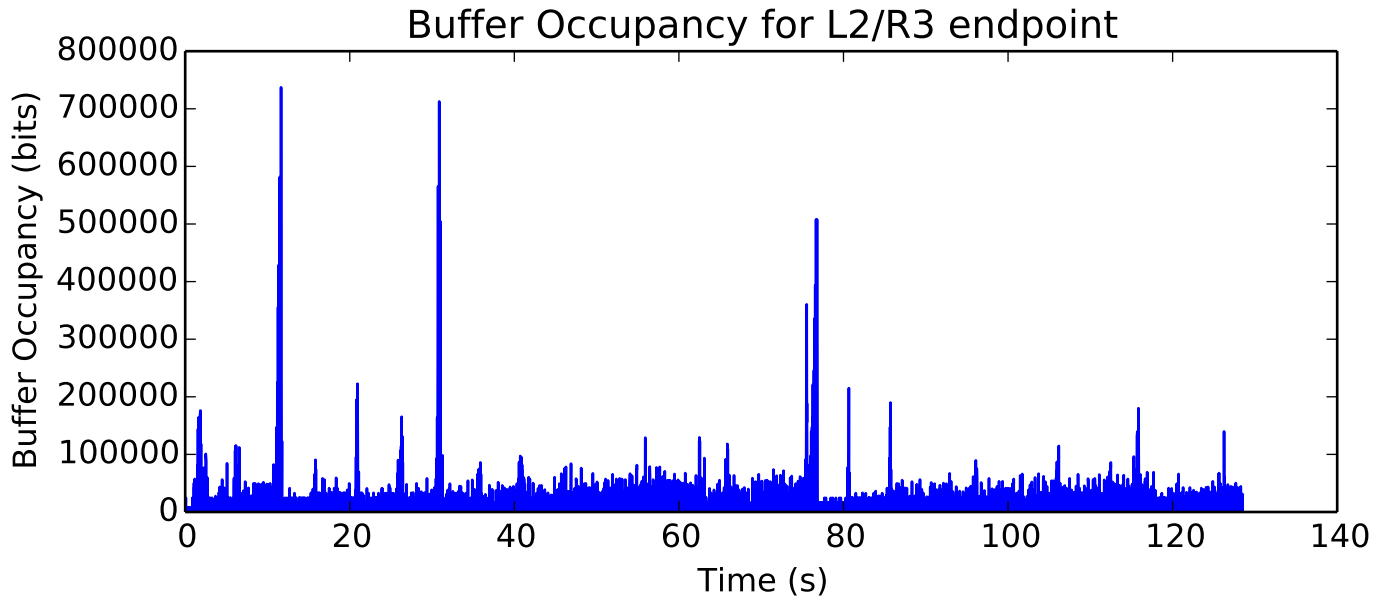

average Rate (bits/sec) is 2619817.93506

average Window size is 105.353753295

average Number of data packets received is 7386.5

average Buffer Occupancy (bits) is 162550.289502

average Rate (packets / second) is 265.502363139