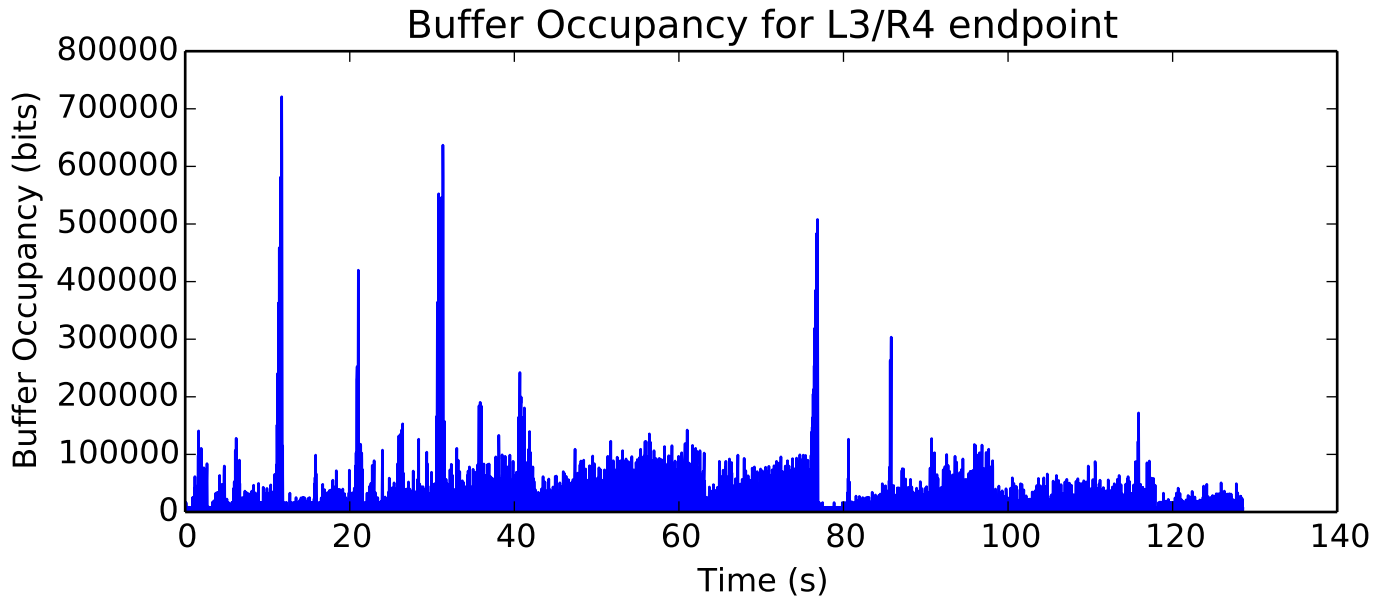

average Buffer Occupancy (bits) is 31963.1429716