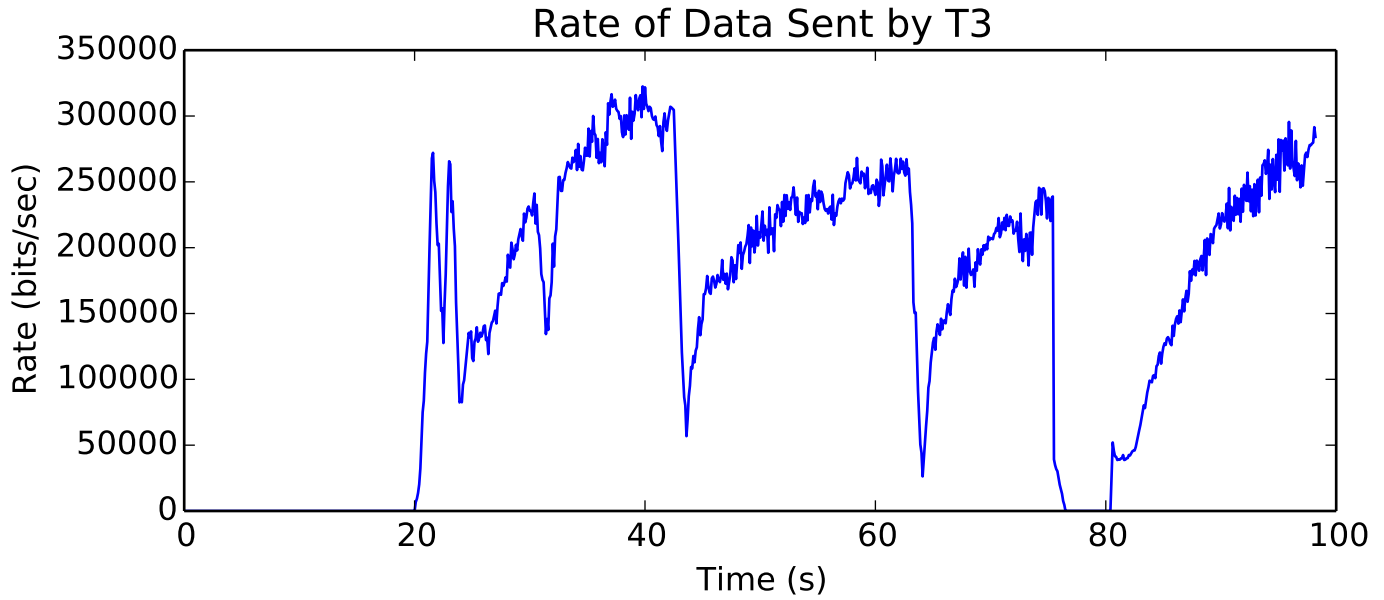

average Rate (bits/sec) is 2198295.18952

average Number of Packets Dropped is 39.5

average Buffer Occupancy (bits) is 71234.9276503

average Buffer Occupancy (bits) is 181761.631612

Number of Packets Dropped on L2/R3 endpoint

average Window size is 95.4158864572

average Buffer Occupancy (bits) is 187112.141869

average Rate (bits/sec) is 151541.027171

Rate of Data Received by S3

average Rate (bits/sec) is 151096.908244

average Delay (seconds) is 0.183942030602