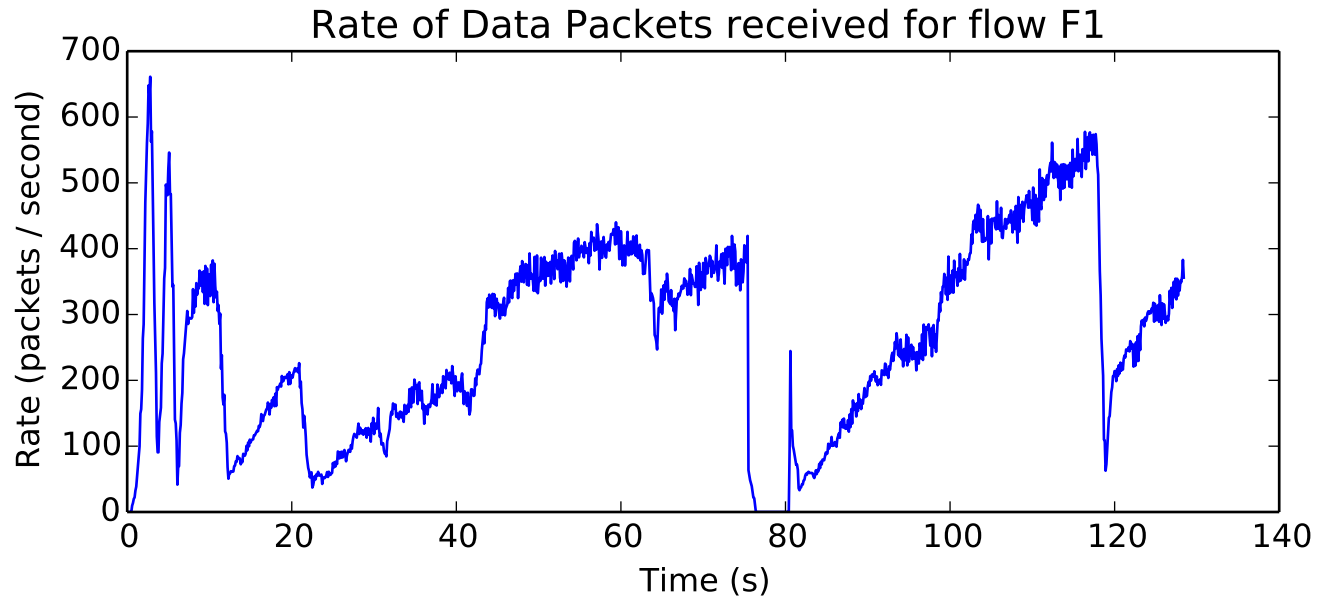

average Rate (bits/sec) is 2619817.93506

average Window size is 105.353753295

average Number of data packets received is 7386.5

average Buffer Occupancy (bits) is 162550.289502

average Rate (packets / second) is 265.502363139

average Buffer Occupancy (bits) is 25518.8

average Number of data packets received is 14734.5

average Rate (bits/sec) is 2174995.35883

average Rate (bits/sec) is 2599083.19742

average Rate (bits/sec) is 135937.209927