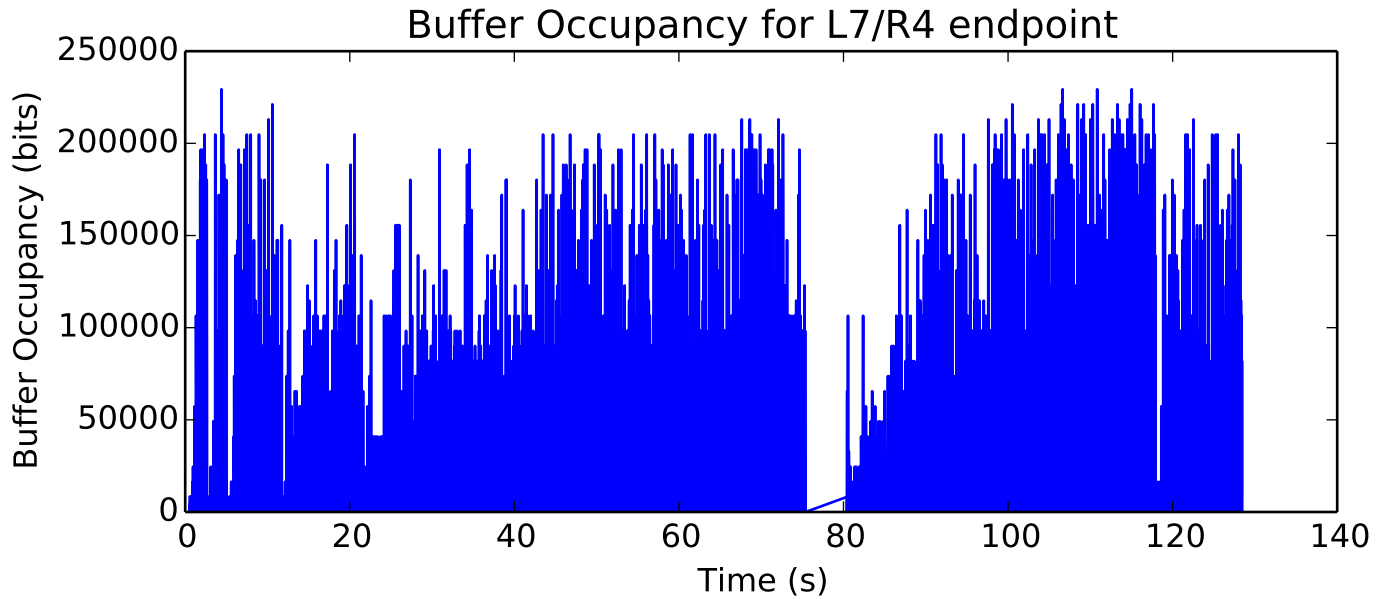

Number of Packets Dropped on L7/R4 endpoint

average Total Bits is 120705024.0

L1 average Bits is 287015291.144  
 L2 average Bits is 219603571.212  
 L3 average Bits is 337820215.461  
 L4 average Bits is 65036566.5829  
 L5 average Bits is 64363760.9748  
 L6 average Bits is 129072977.783  
 L7 average Bits is 149656758.156  
 L8 average Bits is 150544407.849  
 L9 average Bits is 128319248.072

average Total Bits is 8799744.0

average Total Bits is 61145088.0

average Buffer Occupancy (bits) is 226208.489191

average Total Bits is 140795904.0

average Buffer Occupancy (bits) is 10847.2785035

average Total Bits is 142094336.0

average Rate (bits/sec) is 2457319.57813

average Buffer Occupancy (bits) is 65566.6249673

average Buffer Occupancy (bits) is 46187.4702125

Number of Packets Dropped on L5/T2 endpoint

average Total Bits is 60510208.0