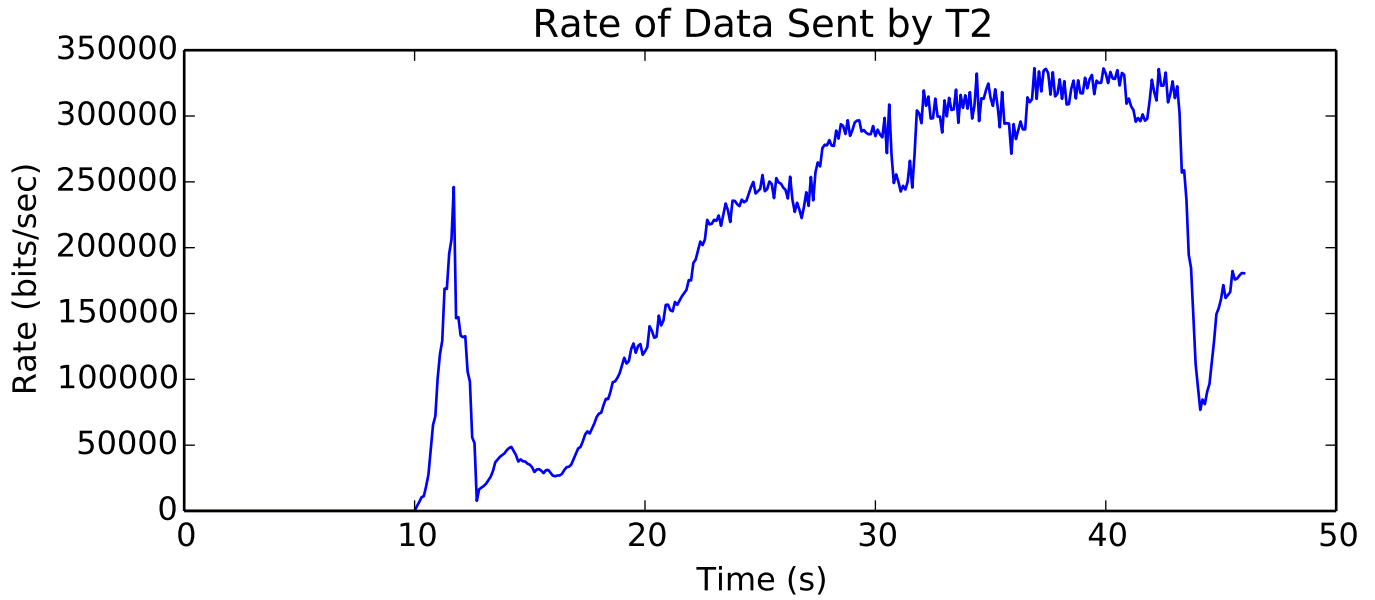

average Total Bits is 8799744.0

Number of Packets Dropped on L7/T1 endpoint

Number of Packets Dropped on L8/R1 endpoint

Number of Packets Dropped on L2/R2 endpoint

average Rate (bits/sec) is 2424656.43474

average Total Bits is 7544064.0

average Number of Packets Dropped is 92.5

average Total Bits is 3781888.0

average Number of data packets received is 17187.0

average Rate (bits/sec) is 162442.699839

average Total Bits is 121786368.0

average Rate (bits/sec) is 2198295.18952

average Number of Packets Dropped is 39.5

average Buffer Occupancy (bits) is 71234.9276503

average Buffer Occupancy (bits) is 181761.631612

Number of Packets Dropped on L2/R3 endpoint