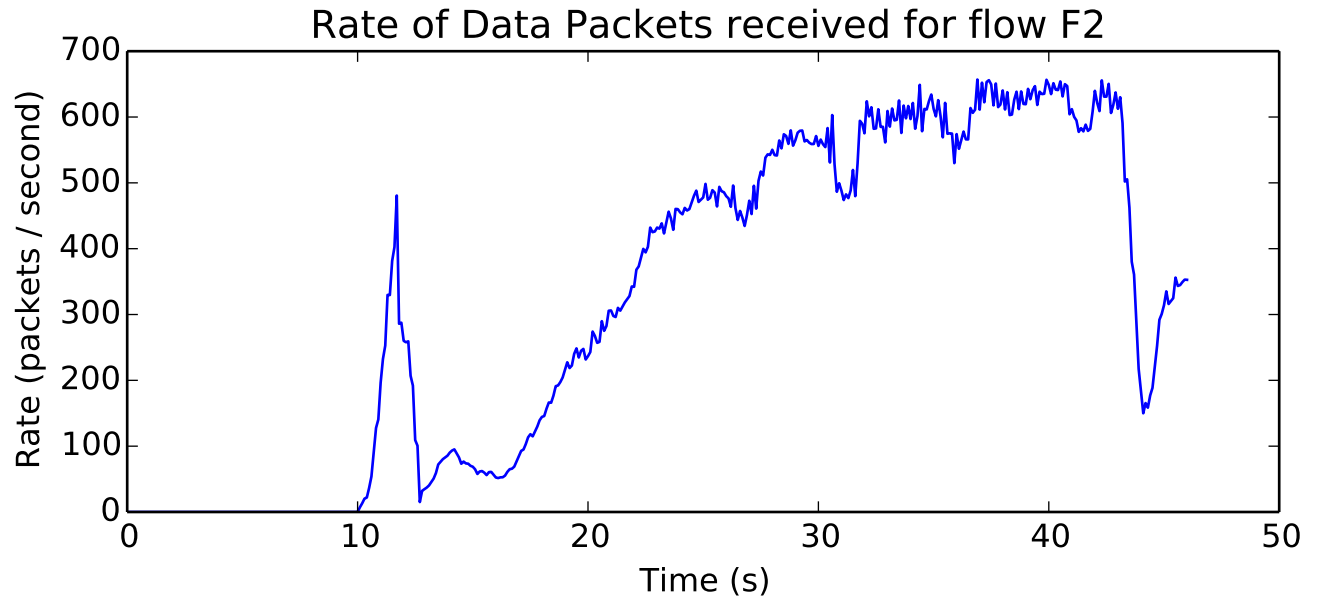

average Buffer Occupancy (bits) is 9833.85215272

average Number of Packets Dropped is 57.5

average Total Bits is 3781888.0

average Delay (seconds) is 0.190828778842

average Rate (packets / second) is 317.270898123

average Total Bits is 8799744.0

Number of Packets Dropped on L7/T1 endpoint

Number of Packets Dropped on L8/R1 endpoint

Number of Packets Dropped on L2/R2 endpoint

average Rate (bits/sec) is 2424656.43474