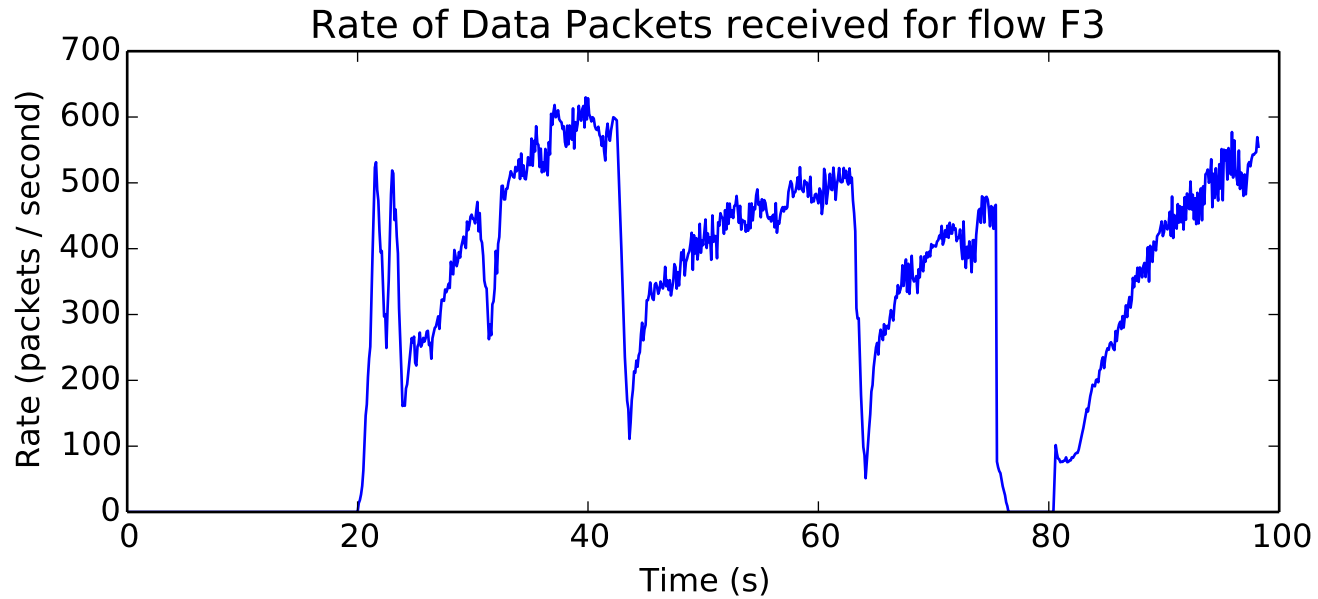

average Rate (bits/sec) is 2619817.93506

average Window size is 105.353753295

average Number of data packets received is 7386.5

average Buffer Occupancy (bits) is 162550.289502

average Rate (packets / second) is 265.502363139

average Buffer Occupancy (bits) is 25518.8

average Number of data packets received is 14734.5

average Rate (bits/sec) is 2174995.35883

average Rate (bits/sec) is 2599083.19742

average Rate (bits/sec) is 135937.209927

average Rate (packets / second) is 295.978568694

Number of Packets Dropped on L5/R2 endpoint

average Buffer Occupancy (bits) is 72626.0839426

Number of Packets Dropped on L6/R3 endpoint

average Total Bits is 7544064.0