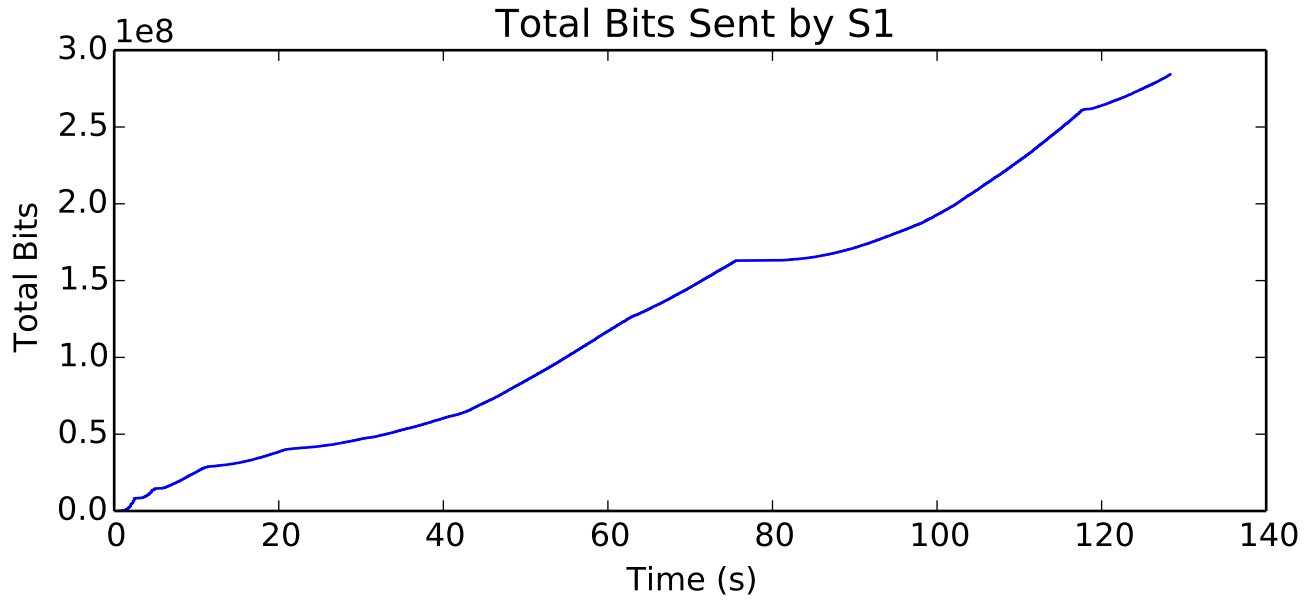

average Total Bits is 8799744.0

average Total Bits is 61145088.0

average Buffer Occupancy (bits) is 226208.489191

average Total Bits is 140795904.0

average Buffer Occupancy (bits) is 10847.2785035

average Total Bits is 142094336.0

average Rate (bits/sec) is 2457319.57813

average Buffer Occupancy (bits) is 65566.6249673

average Buffer Occupancy (bits) is 46187.4702125

Number of Packets Dropped on L5/T2 endpoint

average Total Bits is 60510208.0