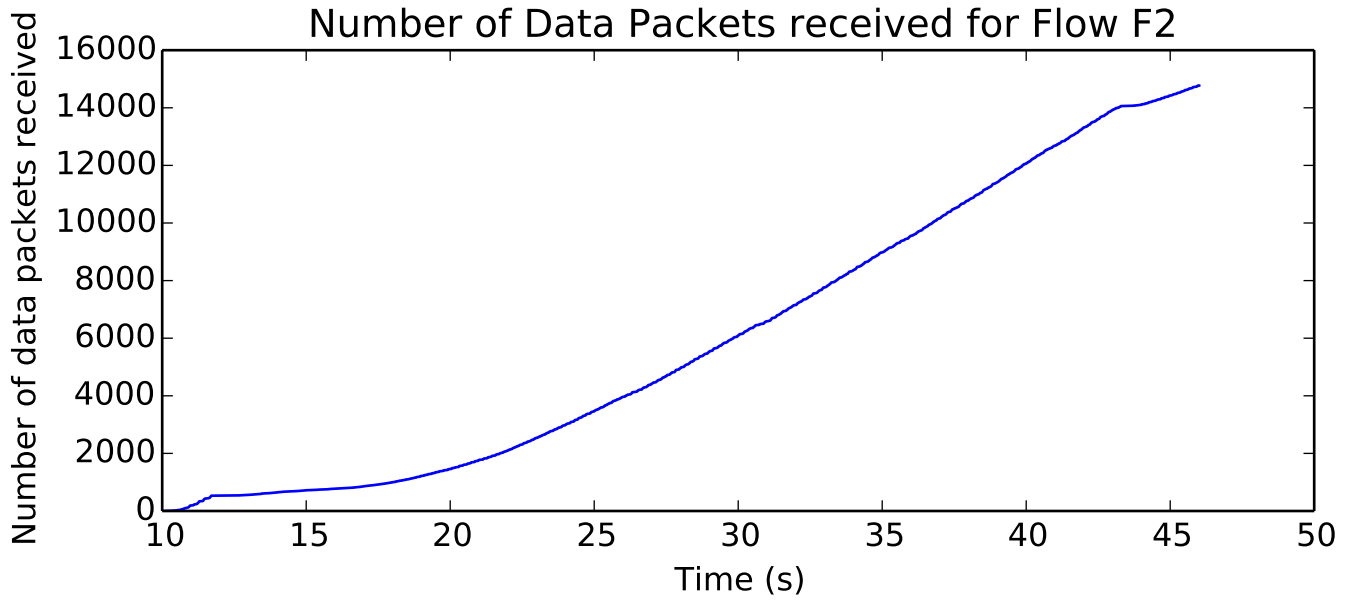

average Rate (bits/sec) is 161959.231561

average Buffer Occupancy (bits) is 31963.1429716

L1 average Rate (bits/second) is 4510582.65  
 L2 average Rate (bits/second) is 3332678.35293  
 L3 average Rate (bits/second) is 5193235.55449  
 L4 average Rate (bits/second) is 2777540.94469  
 L5 average Rate (bits/second) is 2760903.23978  
 L6 average Rate (bits/second) is 2602545.41065  
 L7 average Rate (bits/second) is 2310791.77225  
 L8 average Rate (bits/second) is 2325897.72018  
 L9 average Rate (bits/second) is 2576290.20877

average Rate (bits/sec) is 2619817.93506

average Window size is 105.353753295

average Number of data packets received is 7386.5

average Buffer Occupancy (bits) is 162550.289502

average Rate (packets / second) is 265.502363139