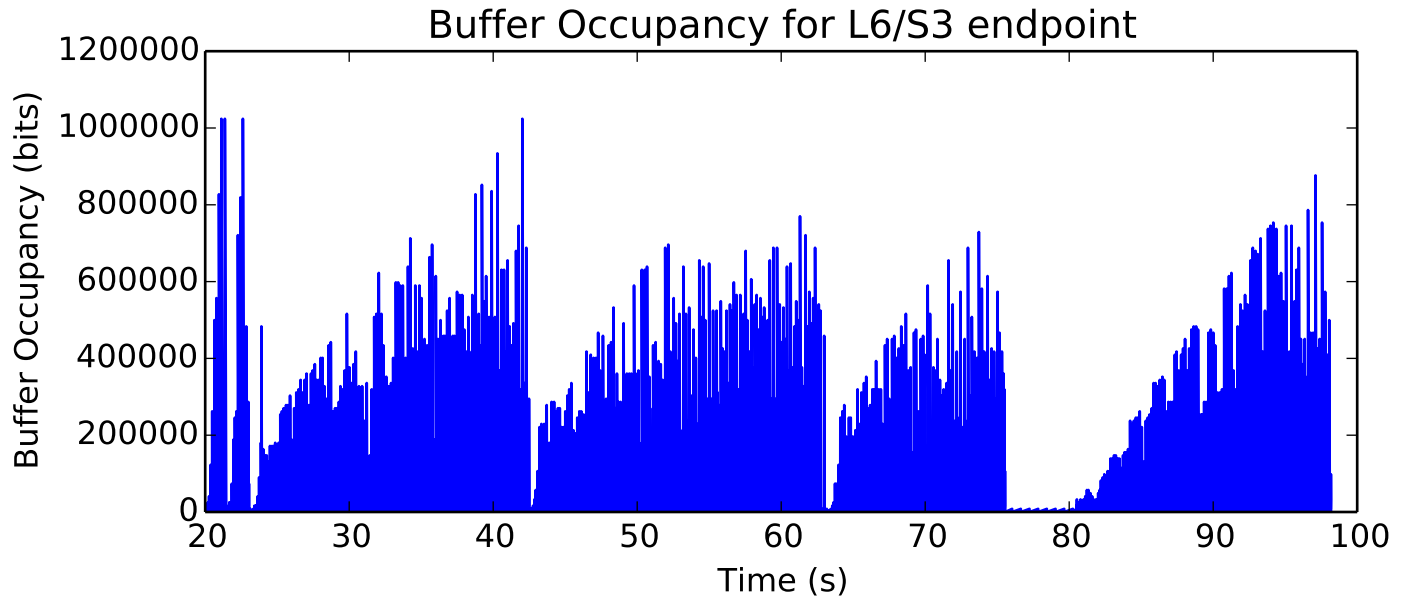

average Buffer Occupancy (bits) is 13276.3000271

Number of Packets Dropped on L9/T3 endpoint

average Number of Packets Dropped is 91.0

average Buffer Occupancy (bits) is 218925.377811

Number of Packets Dropped on L4/R1 endpoint

Number of Packets Dropped on L7/R4 endpoint

average Total Bits is 120705024.0

L1 average Bits is 287015291.144  
 L2 average Bits is 219603571.212  
 L3 average Bits is 337820215.461  
 L4 average Bits is 65036566.5829  
 L5 average Bits is 64363760.9748  
 L6 average Bits is 129072977.783  
 L7 average Bits is 149656758.156  
 L8 average Bits is 150544407.849  
 L9 average Bits is 128319248.072

average Total Bits is 8799744.0

average Total Bits is 61145088.0

average Buffer Occupancy (bits) is 226208.489191

average Total Bits is 140795904.0

average Buffer Occupancy (bits) is 10847.2785035

average Total Bits is 142094336.0