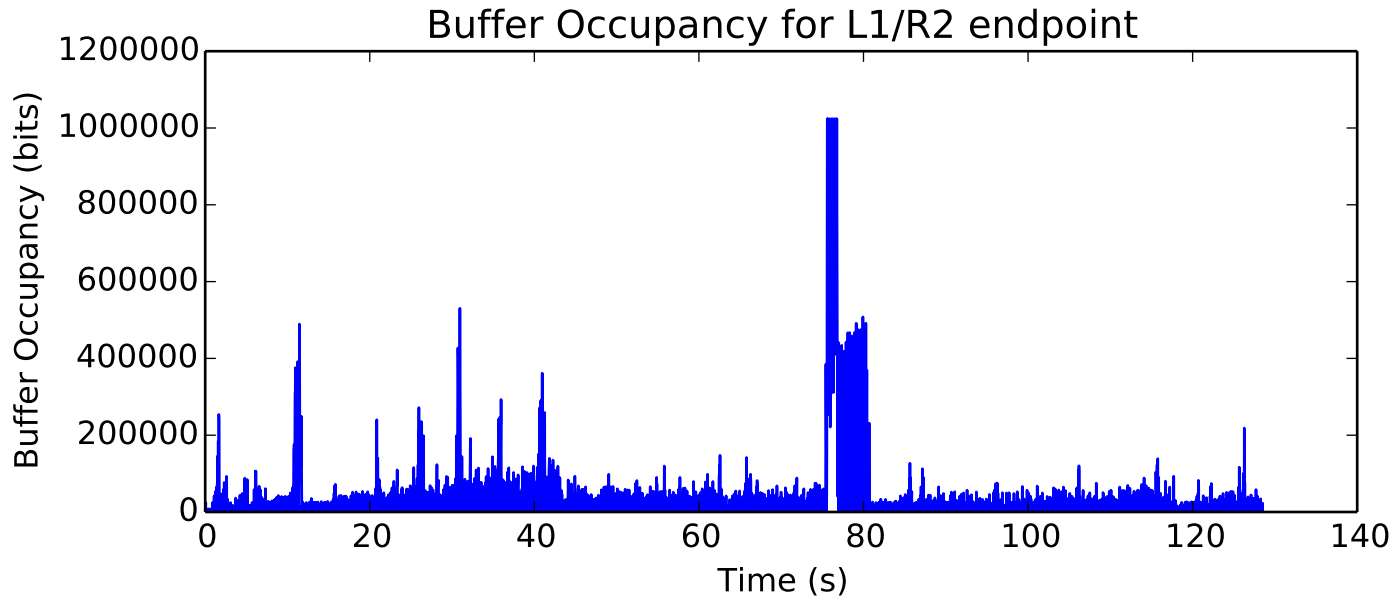

average Total Bits is 8799744.0

average Total Bits is 61145088.0

average Buffer Occupancy (bits) is 226208.489191

average Total Bits is 140795904.0

average Buffer Occupancy (bits) is 10847.2785035

average Total Bits is 142094336.0

average Rate (bits/sec) is 2457319.57813

average Buffer Occupancy (bits) is 65566.6249673

average Buffer Occupancy (bits) is 46187.4702125

Number of Packets Dropped on L5/T2 endpoint

average Total Bits is 60510208.0