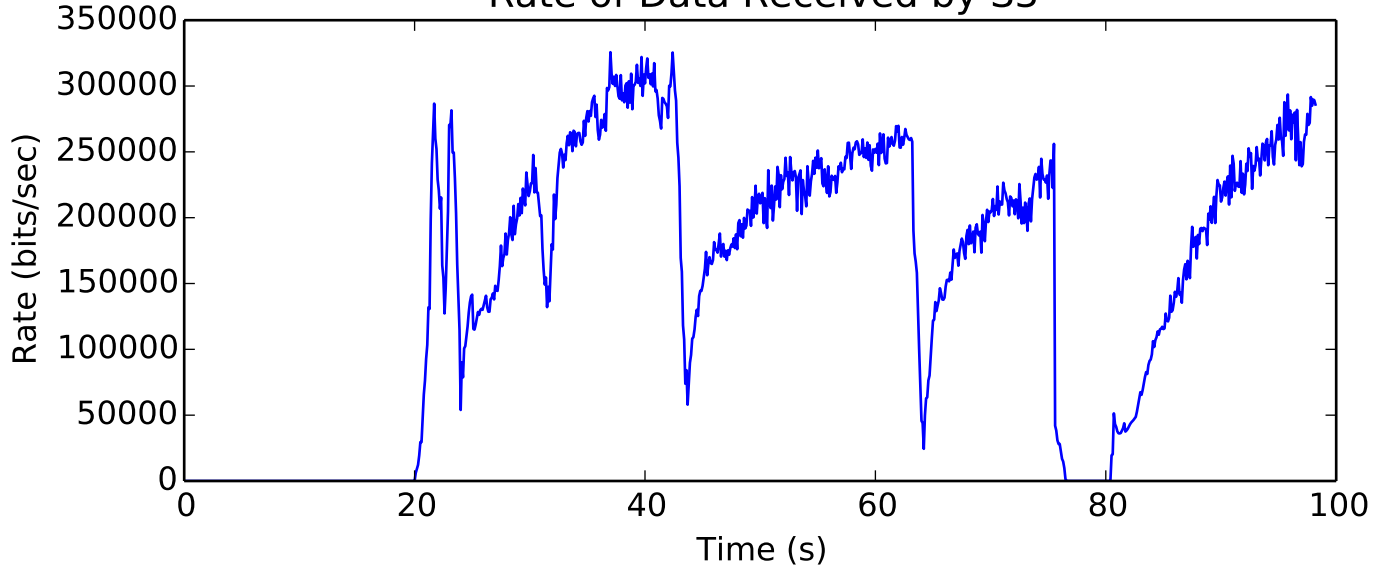

average Rate (bits/sec) is 2198295.18952

average Number of Packets Dropped is 39.5

average Buffer Occupancy (bits) is 71234.9276503

average Buffer Occupancy (bits) is 181761.631612

Number of Packets Dropped on L2/R3 endpoint

average Window size is 95.4158864572

average Buffer Occupancy (bits) is 187112.141869

average Rate (bits/sec) is 151541.027171

Rate of Data Received by S3

average Rate (bits/sec) is 151096.908244

average Delay (seconds) is 0.183942030602