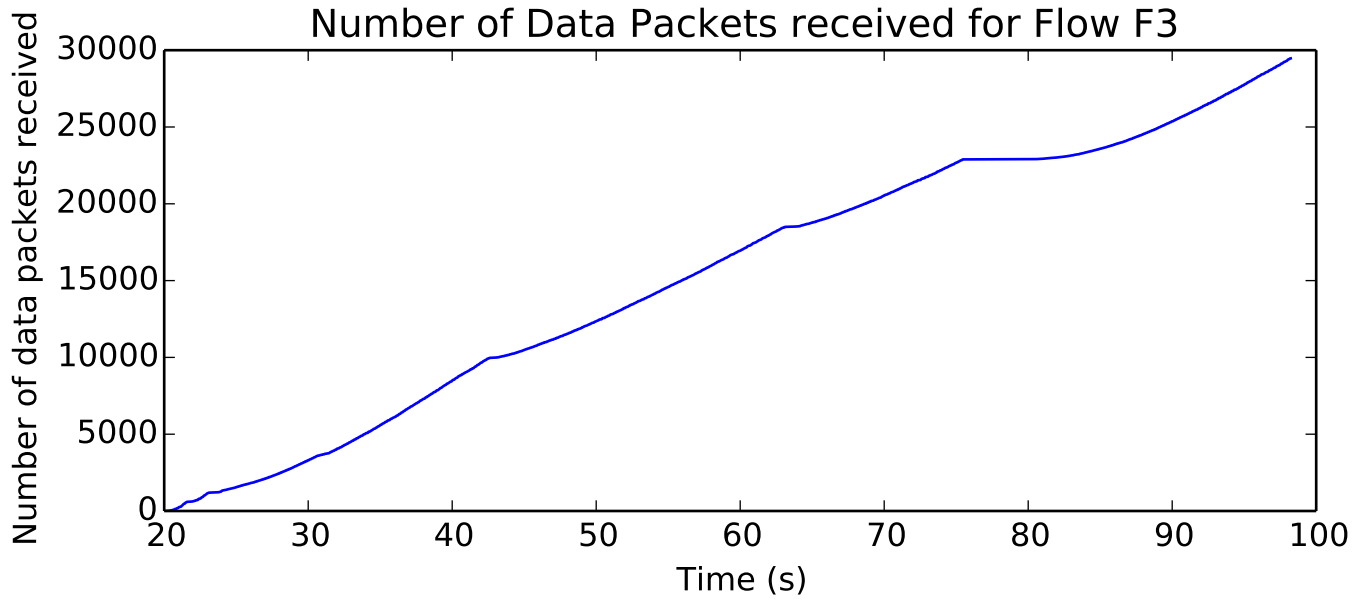

average Number of data packets received is 14734.5