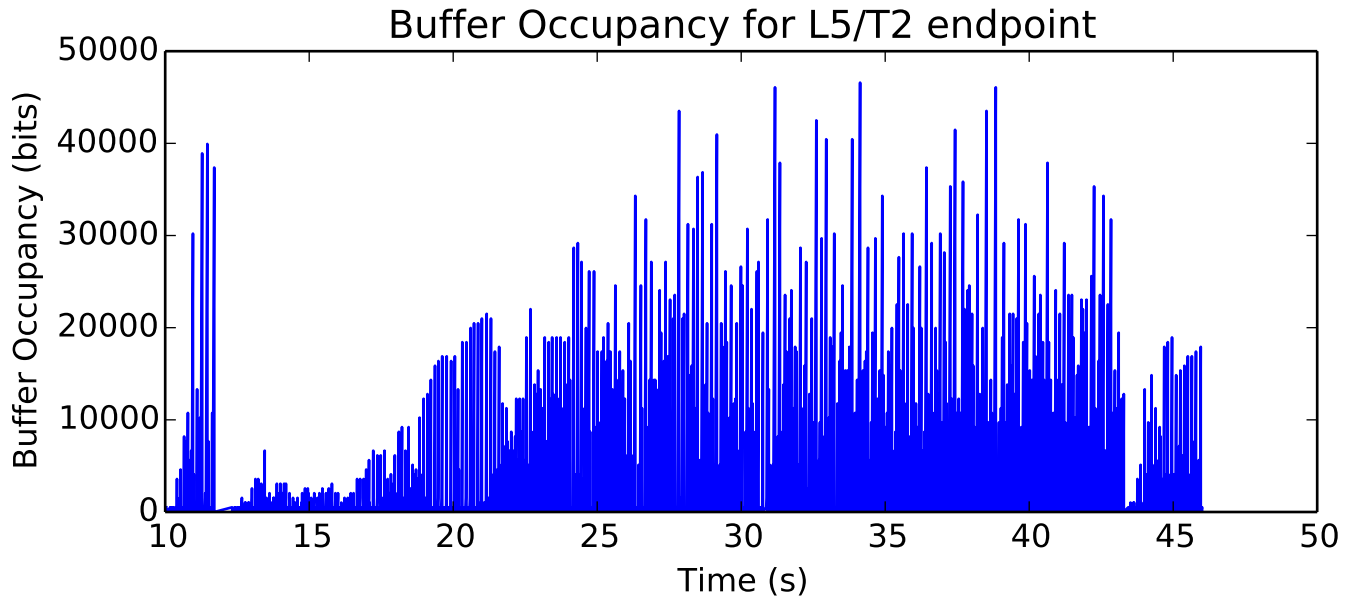

average Rate (bits/sec) is 2457319.57813

average Buffer Occupancy (bits) is 65566.6249673

average Buffer Occupancy (bits) is 46187.4702125

Number of Packets Dropped on L5/T2 endpoint

average Total Bits is 60510208.0

average Buffer Occupancy (bits) is 70738.8443019

average Number of Packets Dropped is 86.5

average Buffer Occupancy (bits) is 9634.3673137

average Number of Packets Dropped is 57.0

average Buffer Occupancy (bits) is 13138.3564545

average Buffer Occupancy (bits) is 9833.85215272

average Number of Packets Dropped is 57.5

average Total Bits is 3781888.0

average Delay (seconds) is 0.190828778842

average Rate (packets / second) is 317.270898123