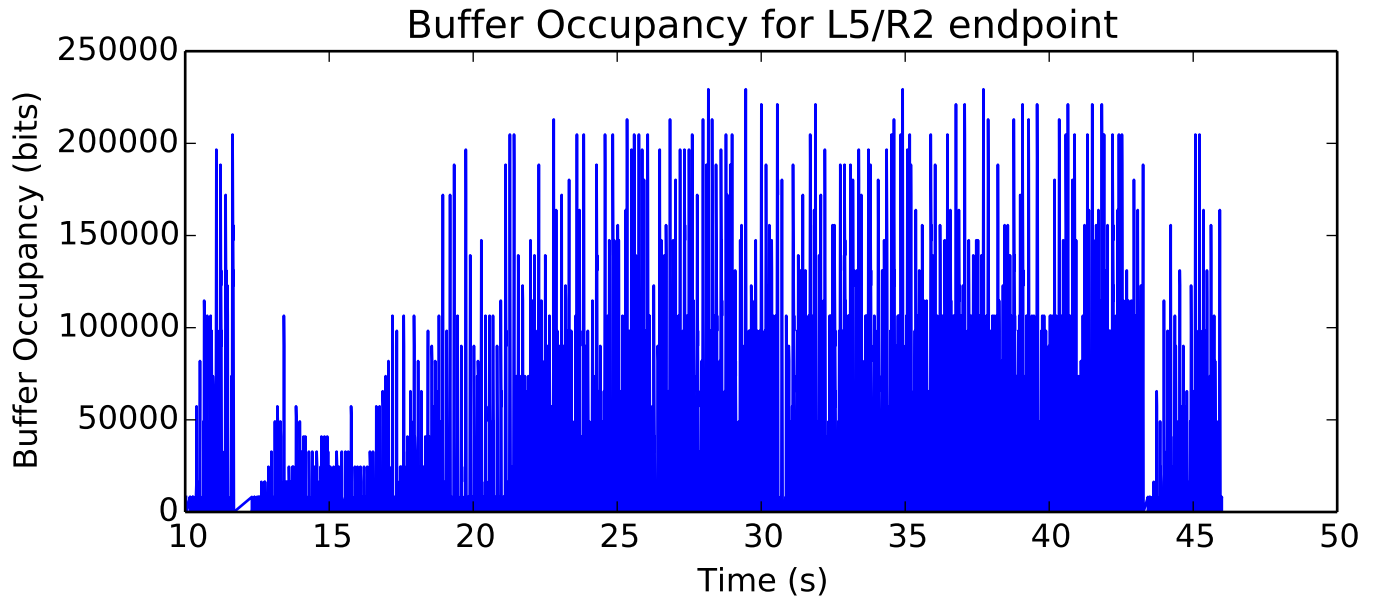

average Rate (bits/sec) is 2619817.93506

average Window size is 105.353753295

average Number of data packets received is 7386.5

average Buffer Occupancy (bits) is 162550.289502

average Rate (packets / second) is 265.502363139

average Buffer Occupancy (bits) is 25518.8

average Number of data packets received is 14734.5

average Rate (bits/sec) is 2174995.35883

average Rate (bits/sec) is 2599083.19742

average Rate (bits/sec) is 135937.209927

average Rate (packets / second) is 295.978568694

Number of Packets Dropped on L5/R2 endpoint

average Buffer Occupancy (bits) is 72626.0839426

Number of Packets Dropped on L6/R3 endpoint

average Total Bits is 7544064.0

average Delay (seconds) is 0.263948315038

average Buffer Occupancy (bits) is 8422.81185814

Number of Packets Dropped on L9/R4 endpoint

average Window size is 86.2004006632

Rate of Data Received by S1

average Rate (bits/sec) is 135637.947683