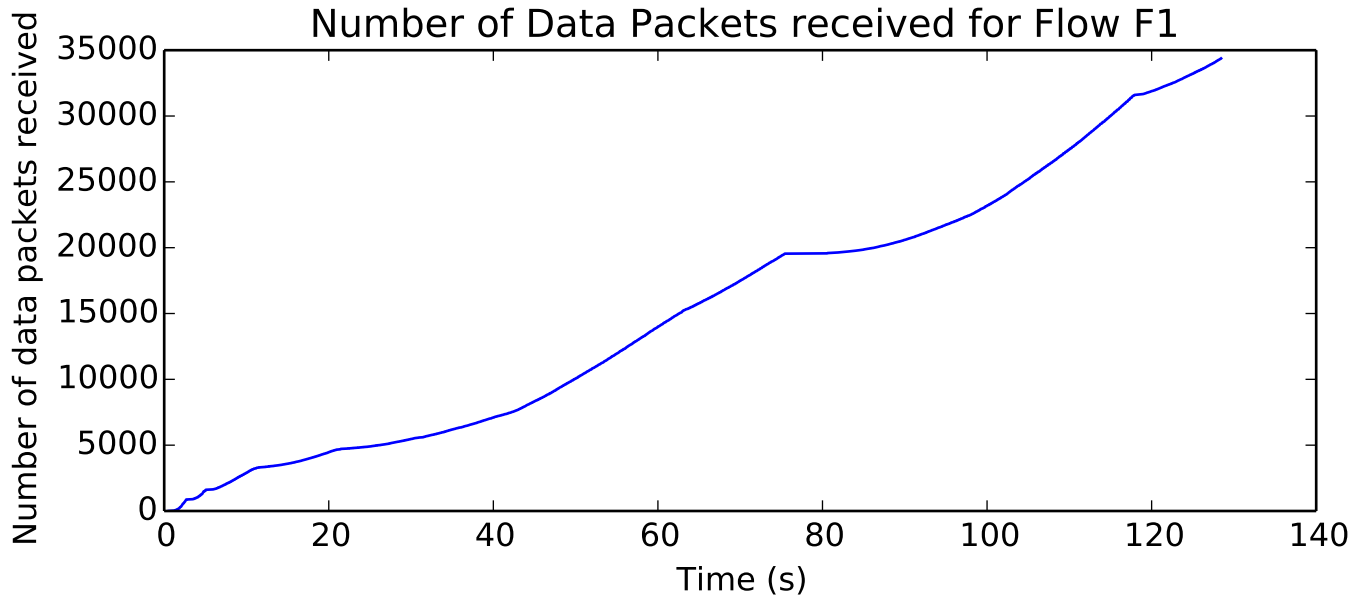

average Number of data packets received is 17187.0