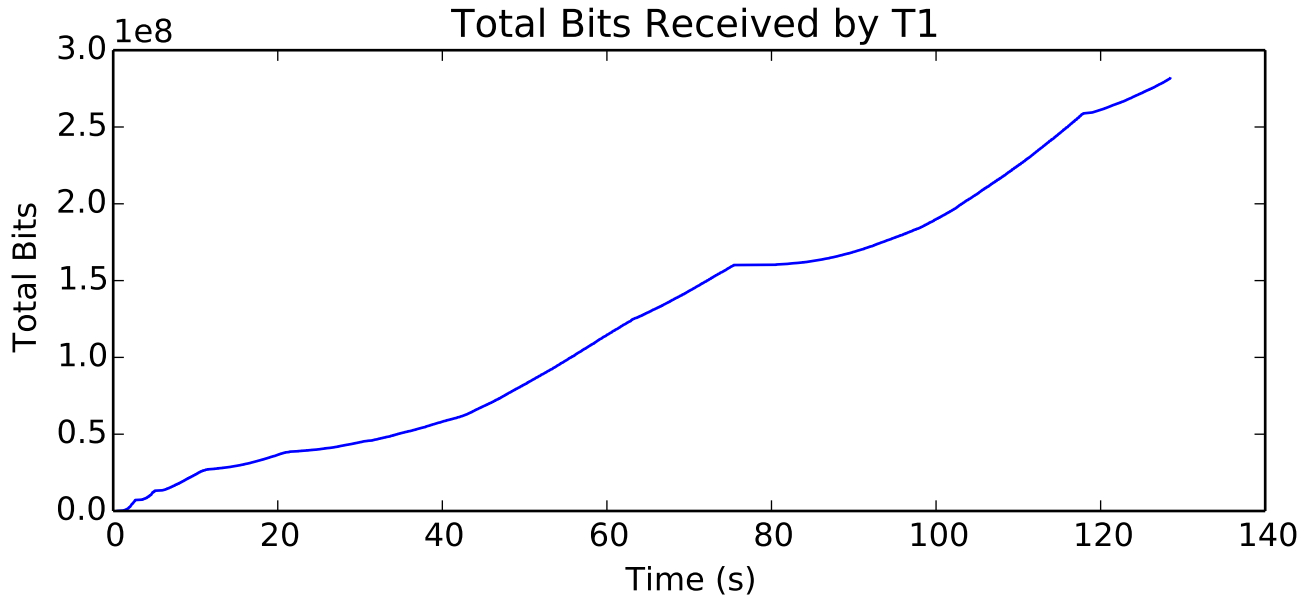

average Buffer Occupancy (bits) is 13276.3000271

Number of Packets Dropped on L9/T3 endpoint

average Number of Packets Dropped is 91.0

average Buffer Occupancy (bits) is 218925.377811

Number of Packets Dropped on L4/R1 endpoint

Number of Packets Dropped on L7/R4 endpoint

average Total Bits is 120705024.0

L1 average Bits is 287015291.144  
 L2 average Bits is 219603571.212  
 L3 average Bits is 337820215.461  
 L4 average Bits is 65036566.5829  
 L5 average Bits is 64363760.9748  
 L6 average Bits is 129072977.783  
 L7 average Bits is 149656758.156  
 L8 average Bits is 150544407.849  
 L9 average Bits is 128319248.072

average Total Bits is 8799744.0

average Total Bits is 61145088.0

average Buffer Occupancy (bits) is 226208.489191

average Total Bits is 140795904.0

average Buffer Occupancy (bits) is 10847.2785035

average Total Bits is 142094336.0