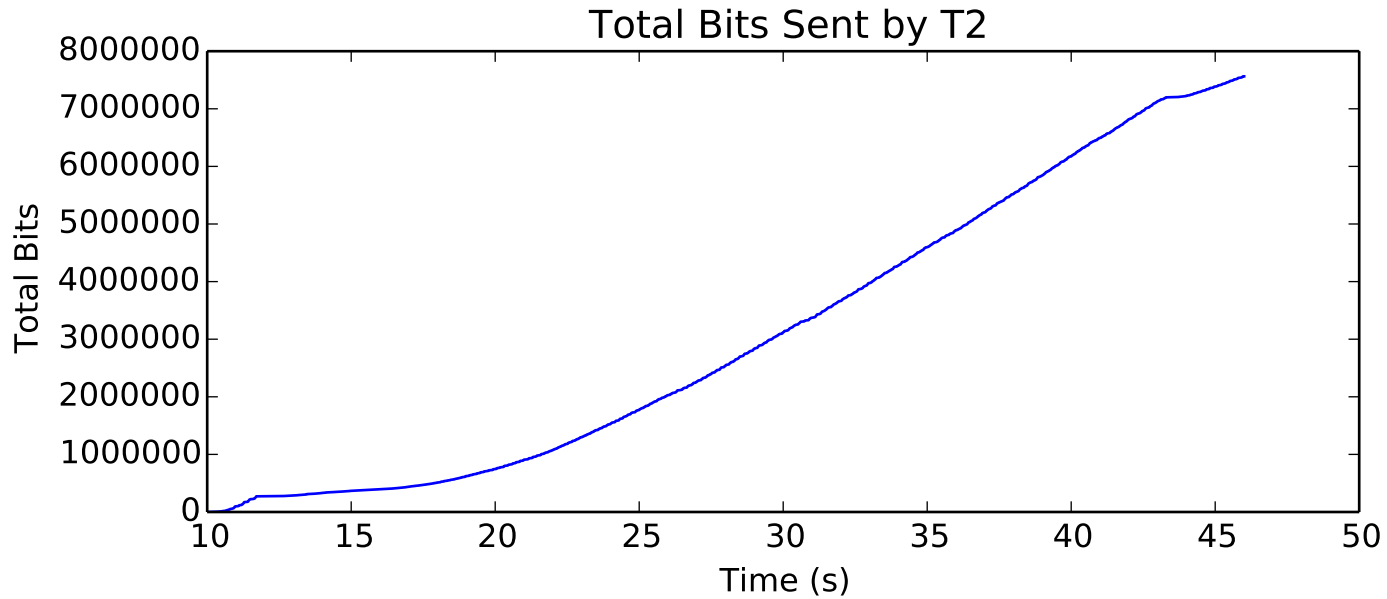

average Rate (bits/sec) is 2457319.57813

average Buffer Occupancy (bits) is 65566.6249673

average Buffer Occupancy (bits) is 46187.4702125

Number of Packets Dropped on L5/T2 endpoint

average Total Bits is 60510208.0

average Buffer Occupancy (bits) is 70738.8443019

average Number of Packets Dropped is 86.5

average Buffer Occupancy (bits) is 9634.3673137

average Number of Packets Dropped is 57.0

average Buffer Occupancy (bits) is 13138.3564545

average Buffer Occupancy (bits) is 9833.85215272

average Number of Packets Dropped is 57.5

average Total Bits is 3781888.0

average Delay (seconds) is 0.190828778842

average Rate (packets / second) is 317.270898123