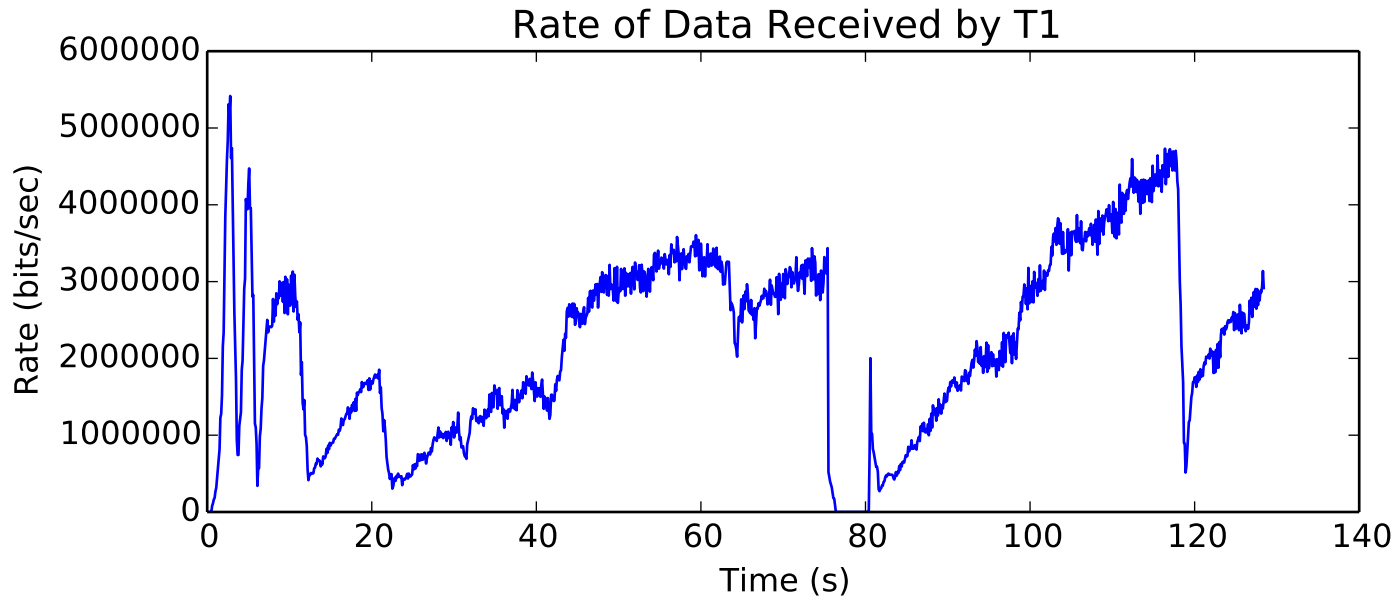

average Rate (bits/sec) is 2619817.93506

average Window size is 105.353753295

average Number of data packets received is 7386.5

average Buffer Occupancy (bits) is 162550.289502

average Rate (packets / second) is 265.502363139

average Buffer Occupancy (bits) is 25518.8

average Number of data packets received is 14734.5

average Rate (bits/sec) is 2174995.35883

average Rate (bits/sec) is 2599083.19742

average Rate (bits/sec) is 135937.209927