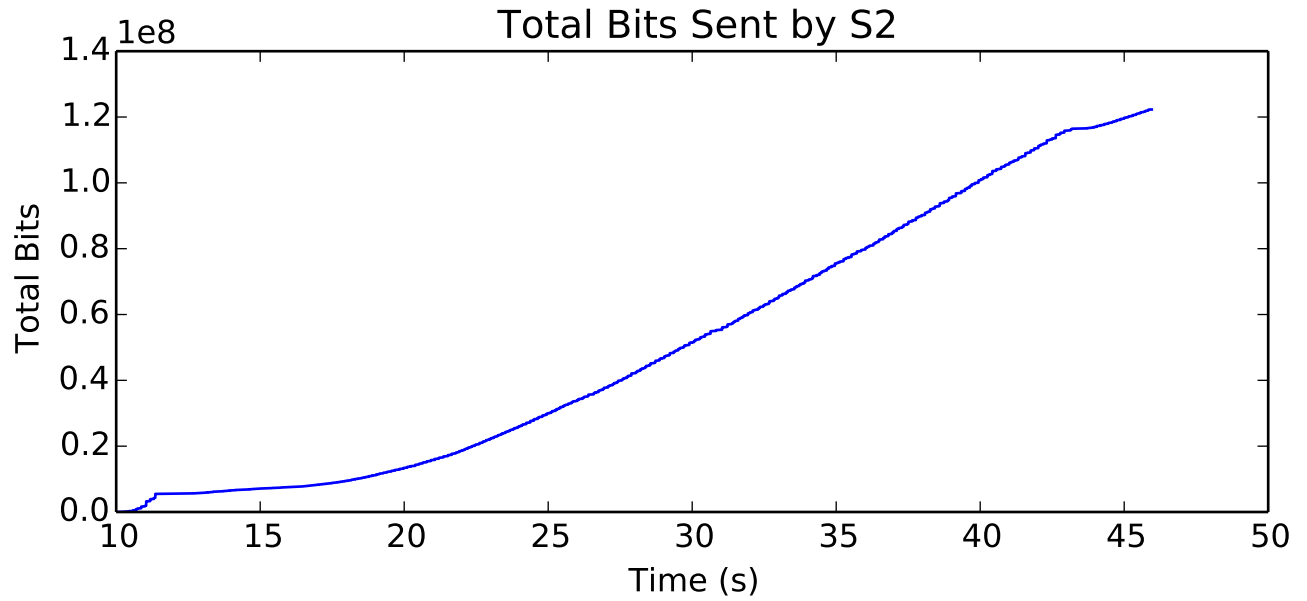

average Total Bits is 61145088.0