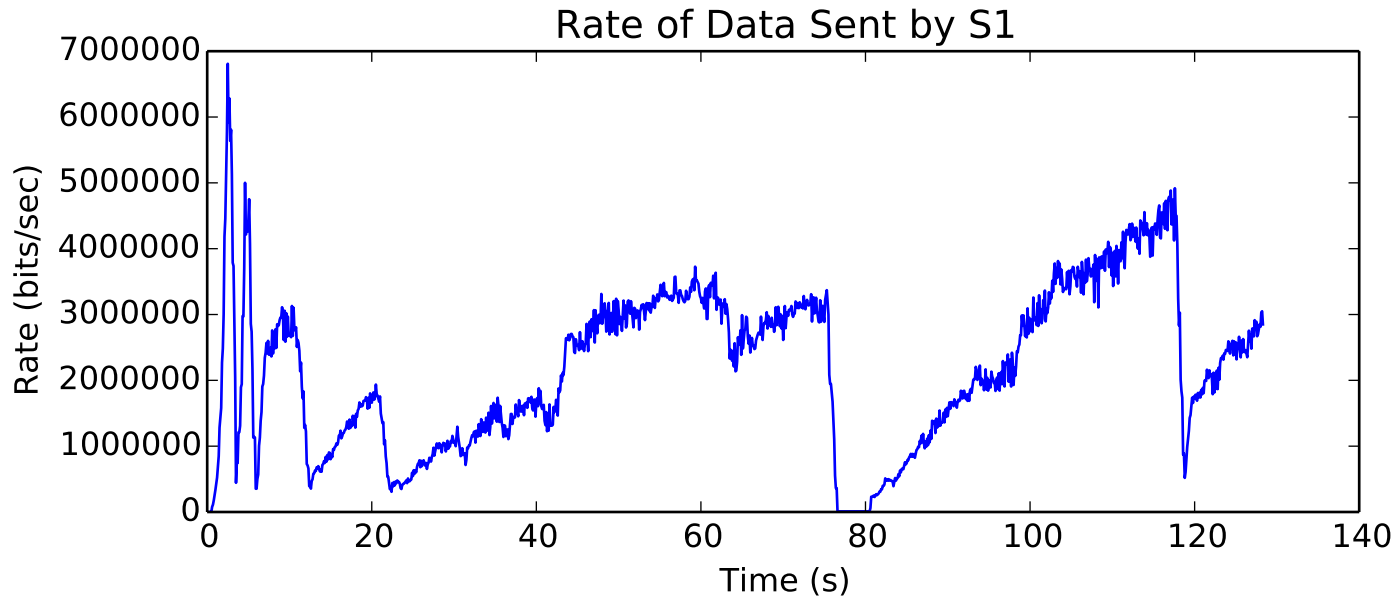

average Total Bits is 8799744.0

Number of Packets Dropped on L7/T1 endpoint

Number of Packets Dropped on L8/R1 endpoint

Number of Packets Dropped on L2/R2 endpoint

average Rate (bits/sec) is 2424656.43474

average Total Bits is 7544064.0

average Number of Packets Dropped is 92.5

average Total Bits is 3781888.0

average Number of data packets received is 17187.0

average Rate (bits/sec) is 162442.699839

average Total Bits is 121786368.0

average Rate (bits/sec) is 2198295.18952

average Number of Packets Dropped is 39.5

average Buffer Occupancy (bits) is 71234.9276503

average Buffer Occupancy (bits) is 181761.631612

Number of Packets Dropped on L2/R3 endpoint