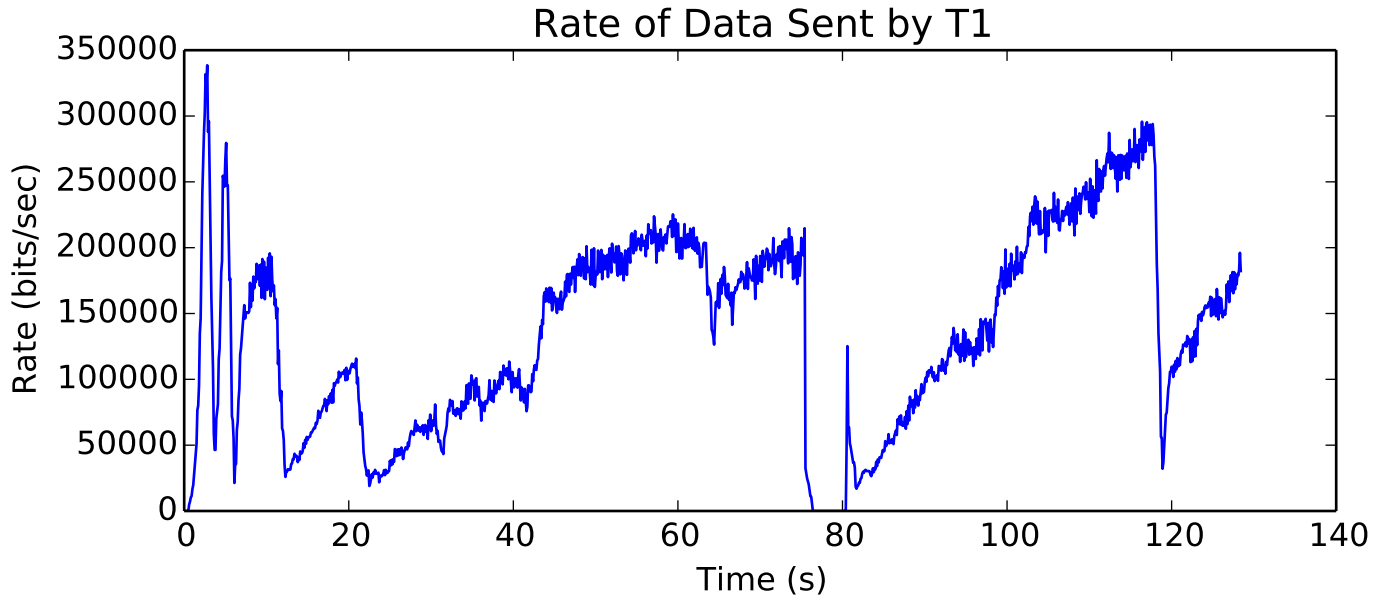

average Buffer Occupancy (bits) is 25518.8

average Number of data packets received is 14734.5

average Rate (bits/sec) is 2174995.35883

average Rate (bits/sec) is 2599083.19742

average Rate (bits/sec) is 135937.209927

average Rate (packets / second) is 295.978568694

Number of Packets Dropped on L5/R2 endpoint

average Buffer Occupancy (bits) is 72626.0839426

Number of Packets Dropped on L6/R3 endpoint

average Total Bits is 7544064.0