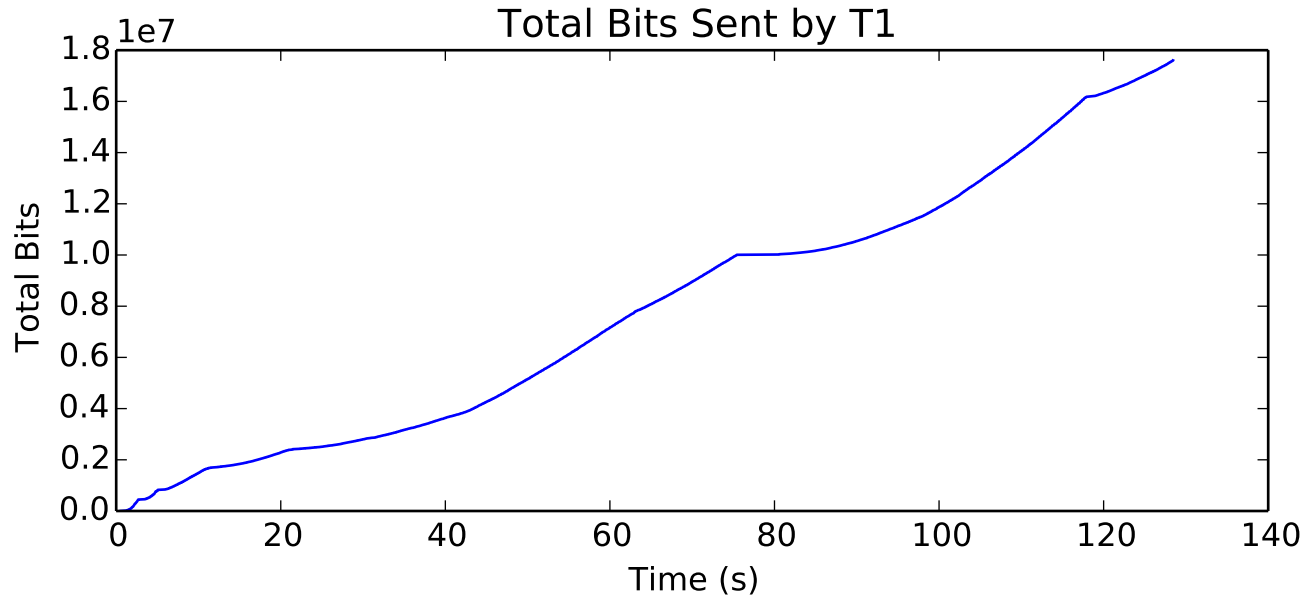

average Buffer Occupancy (bits) is 9833.85215272

average Number of Packets Dropped is 57.5

average Total Bits is 3781888.0

average Delay (seconds) is 0.190828778842

average Rate (packets / second) is 317.270898123

average Total Bits is 8799744.0

Number of Packets Dropped on L7/T1 endpoint

Number of Packets Dropped on L8/R1 endpoint

Number of Packets Dropped on L2/R2 endpoint

average Rate (bits/sec) is 2424656.43474