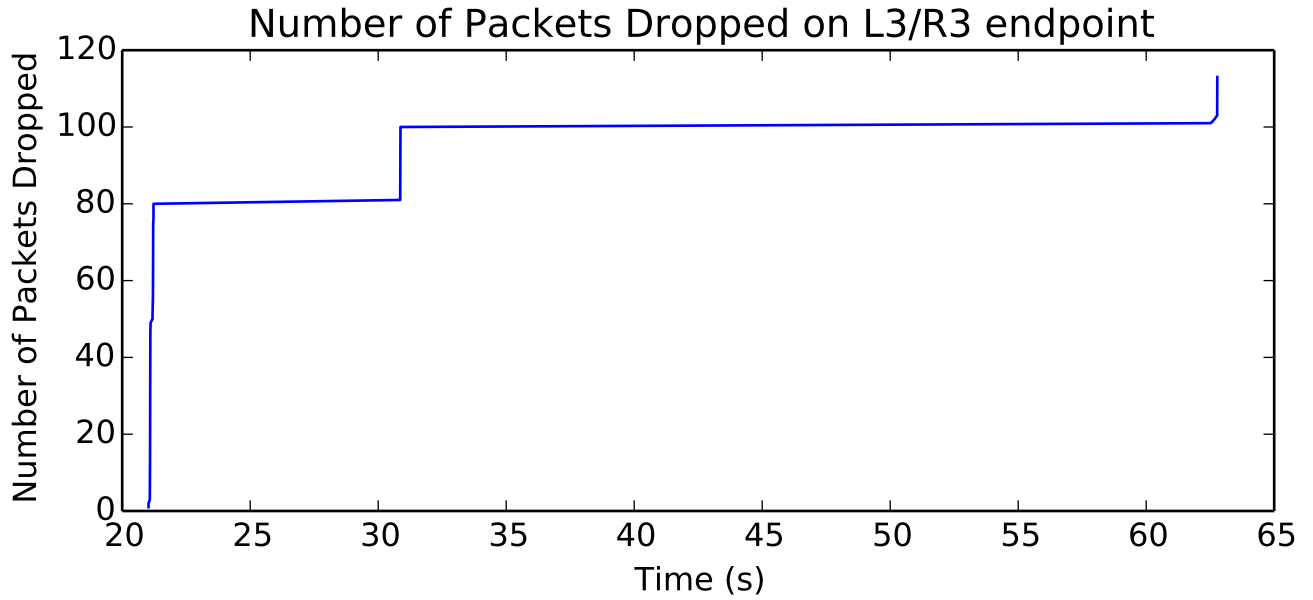

average Number of Packets Dropped is 57.0