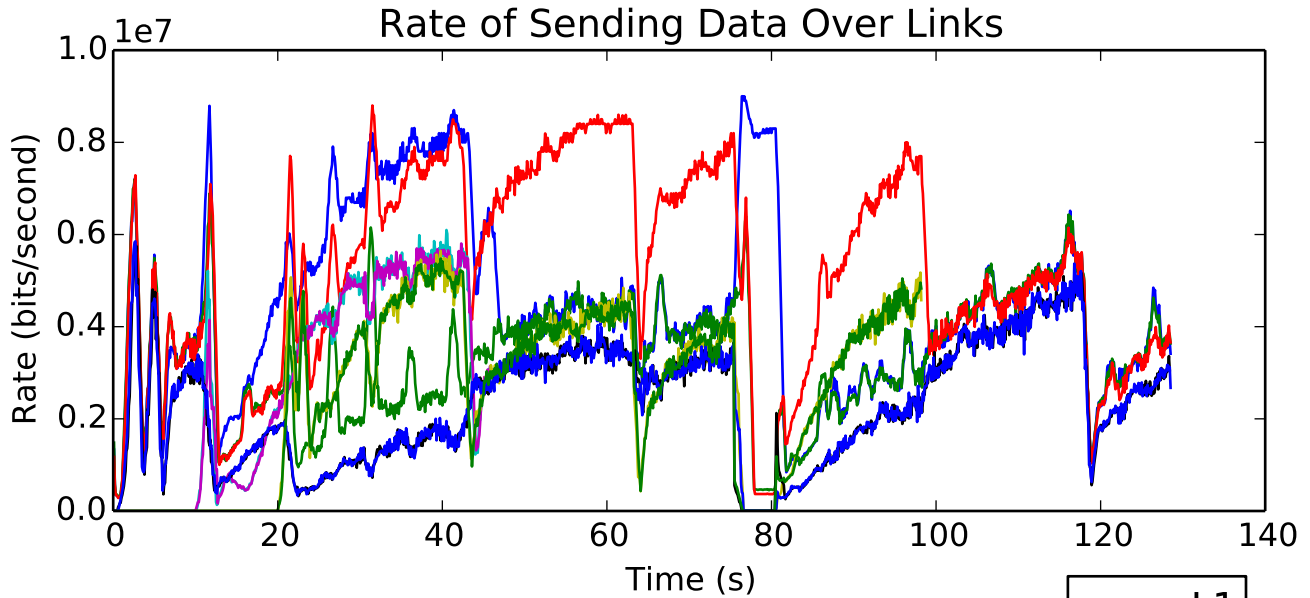

L1 average Rate (bits/second) is 4510582.65
L2 average Rate (bits/second) is 3332678.35293
L3 average Rate (bits/second) is 5193235.55449
L4 average Rate (bits/second) is 2777540.94469
L5 average Rate (bits/second) is 2760903.23978
L6 average Rate (bits/second) is 2602545.41065
L7 average Rate (bits/second) is 2310791.77225
L8 average Rate (bits/second) is 2325897.72018
L9 average Rate (bits/second) is 2576290.20877