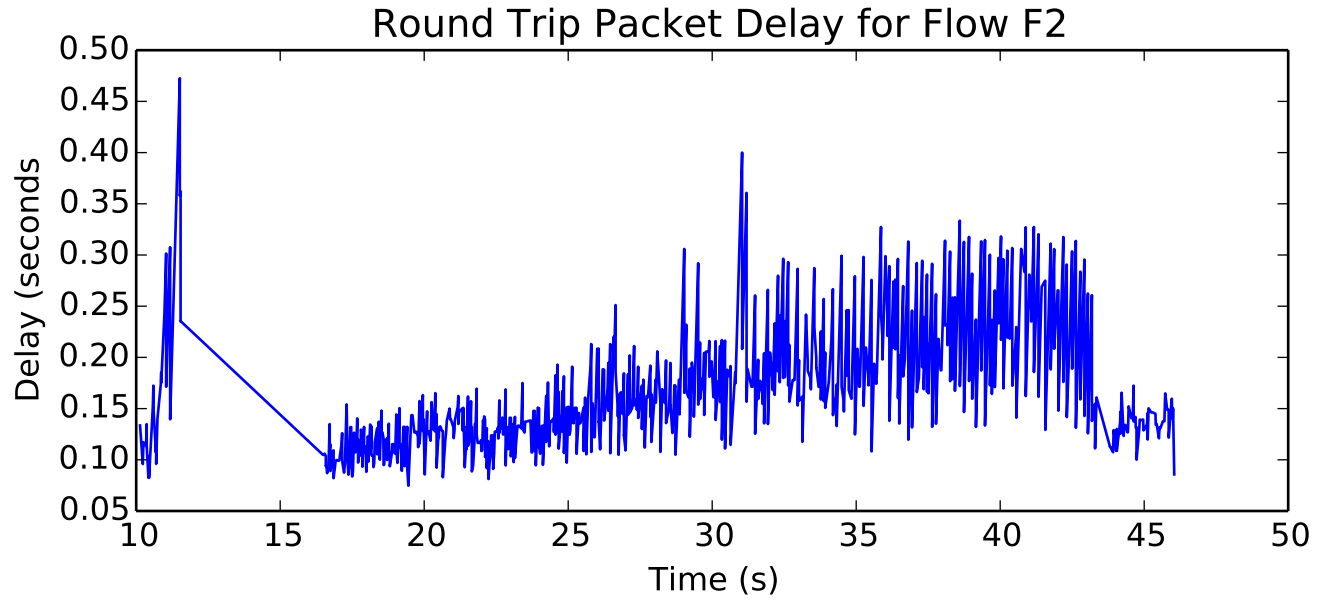

average Rate (bits/sec) is 2457319.57813

average Buffer Occupancy (bits) is 65566.6249673

average Buffer Occupancy (bits) is 46187.4702125

Number of Packets Dropped on L5/T2 endpoint

average Total Bits is 60510208.0

average Buffer Occupancy (bits) is 70738.8443019

average Number of Packets Dropped is 86.5

average Buffer Occupancy (bits) is 9634.3673137

average Number of Packets Dropped is 57.0

average Buffer Occupancy (bits) is 13138.3564545

average Buffer Occupancy (bits) is 9833.85215272

average Number of Packets Dropped is 57.5

average Total Bits is 3781888.0

average Delay (seconds) is 0.190828778842

average Rate (packets / second) is 317.270898123