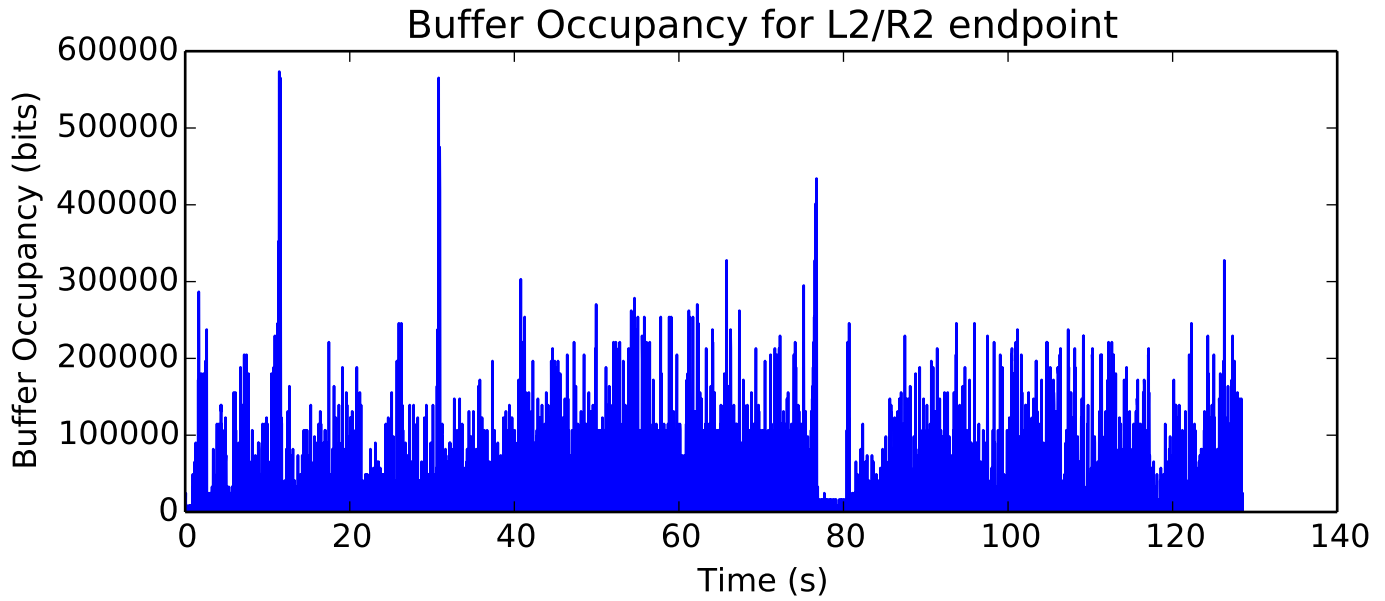

average Total Bits is 8799744.0

average Total Bits is 61145088.0

average Buffer Occupancy (bits) is 226208.489191

average Total Bits is 140795904.0

average Buffer Occupancy (bits) is 10847.2785035

average Total Bits is 142094336.0

average Rate (bits/sec) is 2457319.57813

average Buffer Occupancy (bits) is 65566.6249673

average Buffer Occupancy (bits) is 46187.4702125

Number of Packets Dropped on L5/T2 endpoint

average Total Bits is 60510208.0

average Buffer Occupancy (bits) is 70738.8443019

average Number of Packets Dropped is 86.5

average Buffer Occupancy (bits) is 9634.3673137

average Number of Packets Dropped is 57.0

average Buffer Occupancy (bits) is 13138.3564545