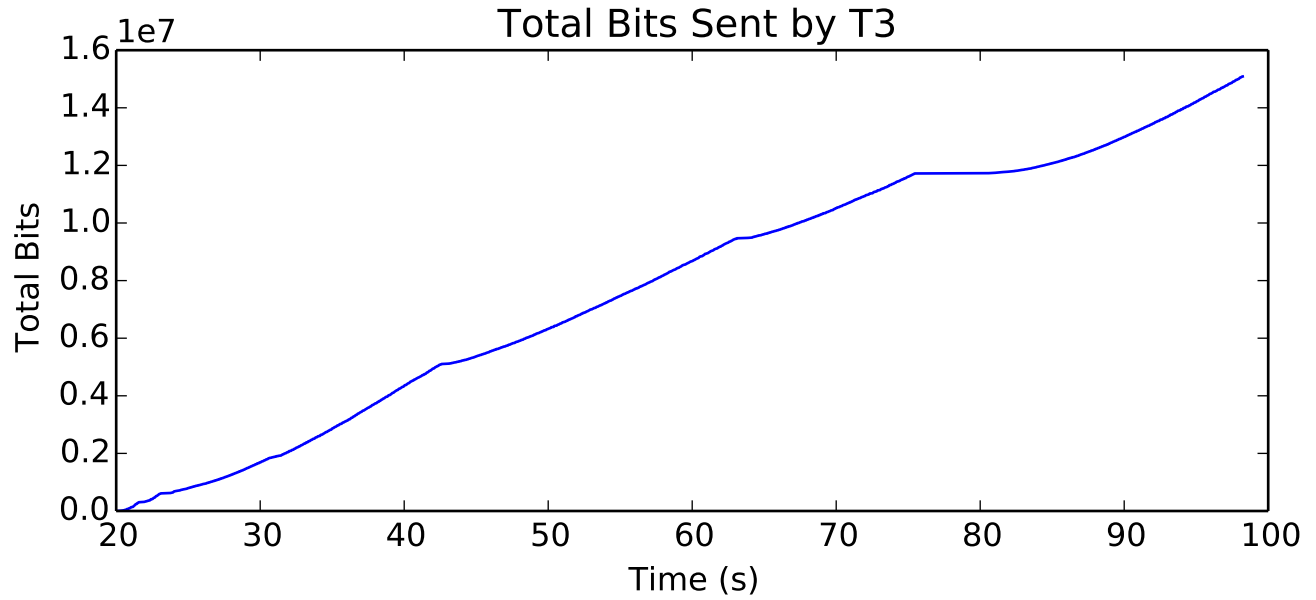

average Rate (packets / second) is 295.978568694

Number of Packets Dropped on L5/R2 endpoint

average Buffer Occupancy (bits) is 72626.0839426

Number of Packets Dropped on L6/R3 endpoint

average Total Bits is 7544064.0

average Delay (seconds) is 0.263948315038

average Buffer Occupancy (bits) is 8422.81185814

Number of Packets Dropped on L9/R4 endpoint

average Window size is 86.2004006632

Rate of Data Received by S1

average Rate (bits/sec) is 135637.947683