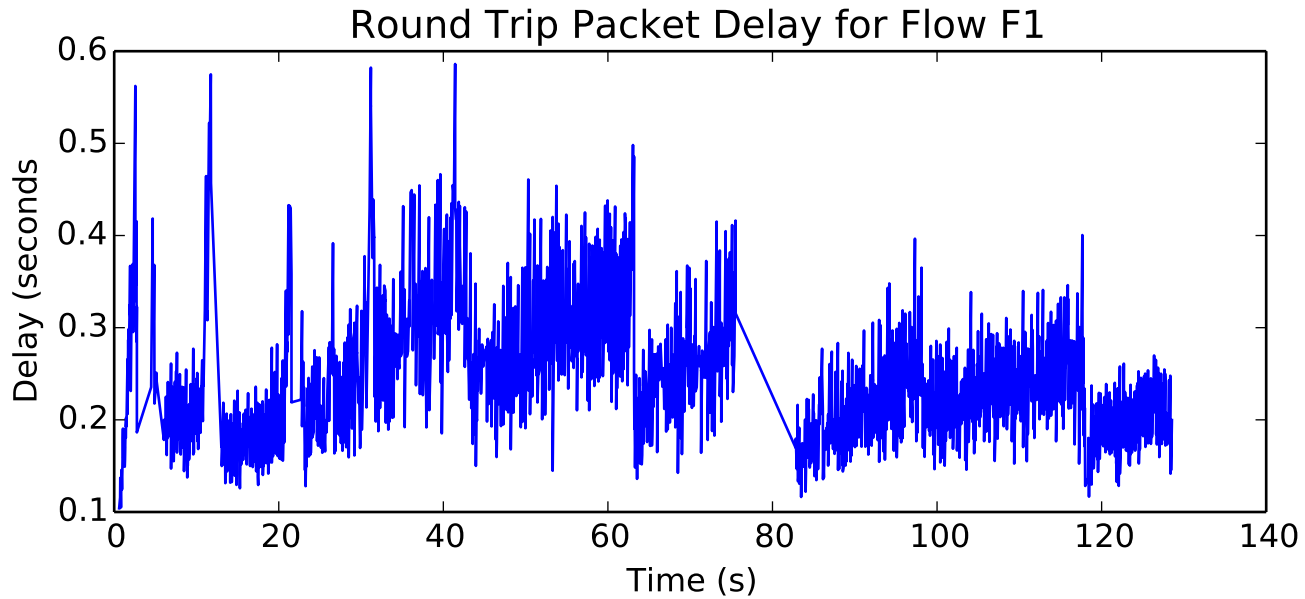

average Rate (packets / second) is 295.978568694

Number of Packets Dropped on L5/R2 endpoint

average Buffer Occupancy (bits) is 72626.0839426

Number of Packets Dropped on L6/R3 endpoint

average Total Bits is 7544064.0

average Delay (seconds) is 0.263948315038

average Buffer Occupancy (bits) is 8422.81185814

Number of Packets Dropped on L9/R4 endpoint

average Window size is 86.2004006632

Rate of Data Received by S1

average Rate (bits/sec) is 135637.947683