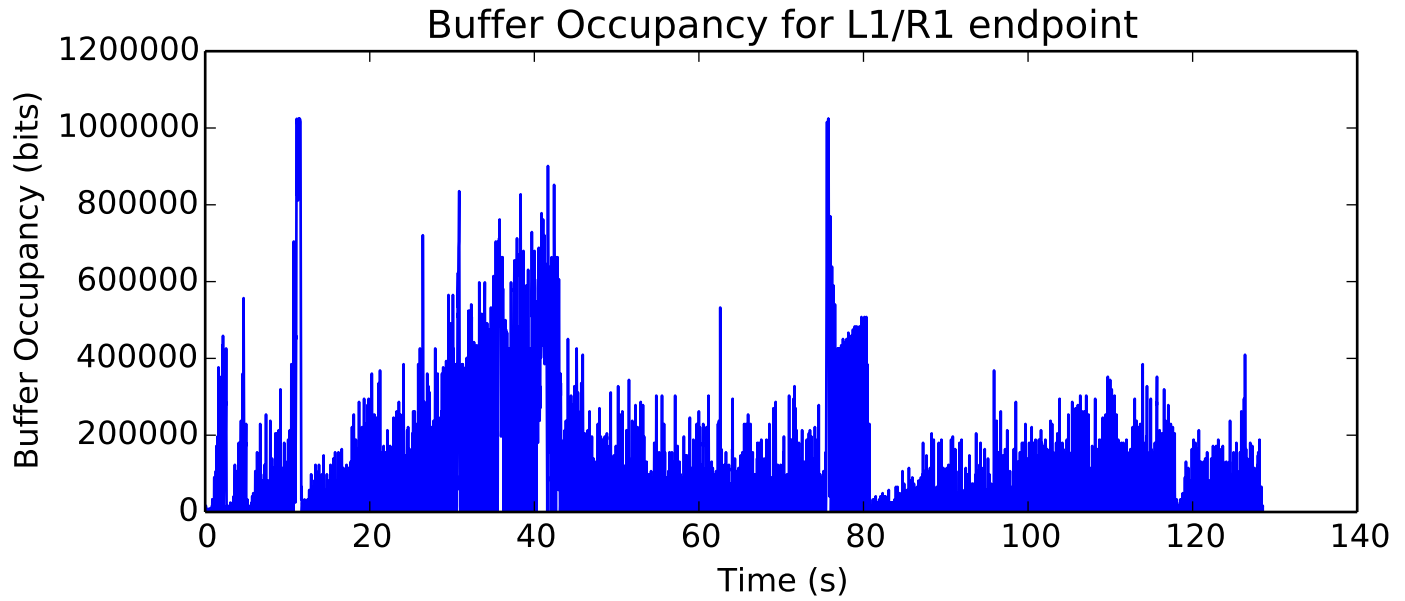

average Rate (bits/sec) is 2619817.93506

average Window size is 105.353753295

average Number of data packets received is 7386.5

average Buffer Occupancy (bits) is 162550.289502

average Rate (packets / second) is 265.502363139

average Buffer Occupancy (bits) is 25518.8

average Number of data packets received is 14734.5

average Rate (bits/sec) is 2174995.35883

average Rate (bits/sec) is 2599083.19742

average Rate (bits/sec) is 135937.209927