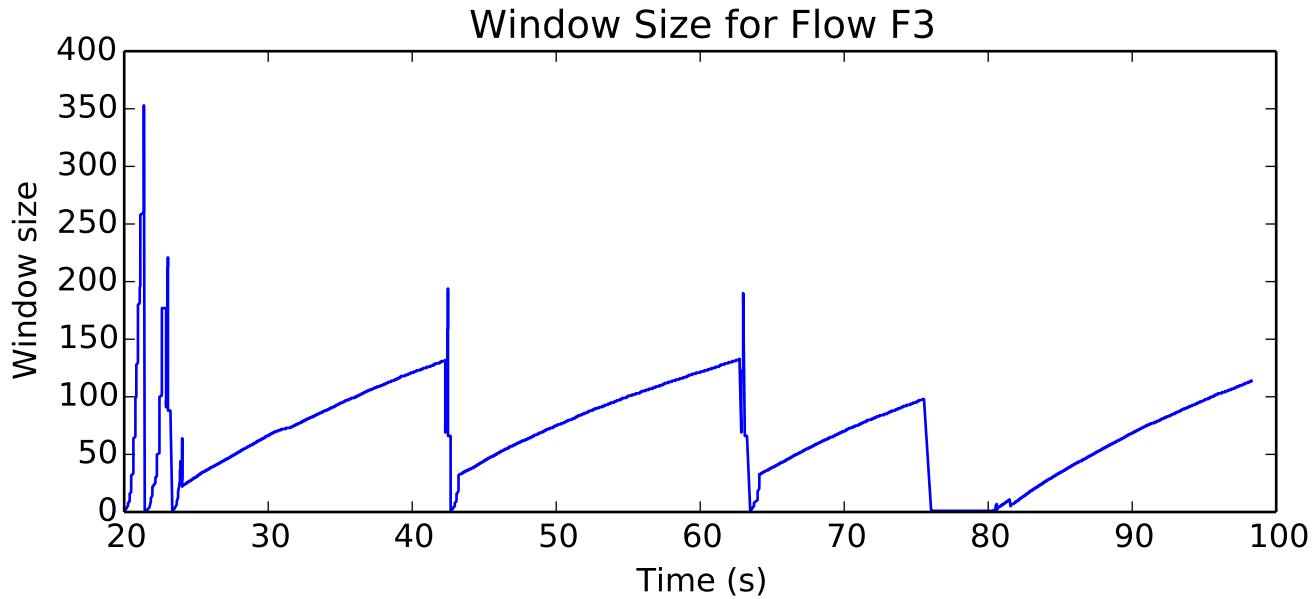

average Delay (seconds) is 0.263948315038

average Buffer Occupancy (bits) is 8422.81185814

Number of Packets Dropped on L9/R4 endpoint

average Window size is 86.2004006632

Rate of Data Received by S1

average Rate (bits/sec) is 135637.947683