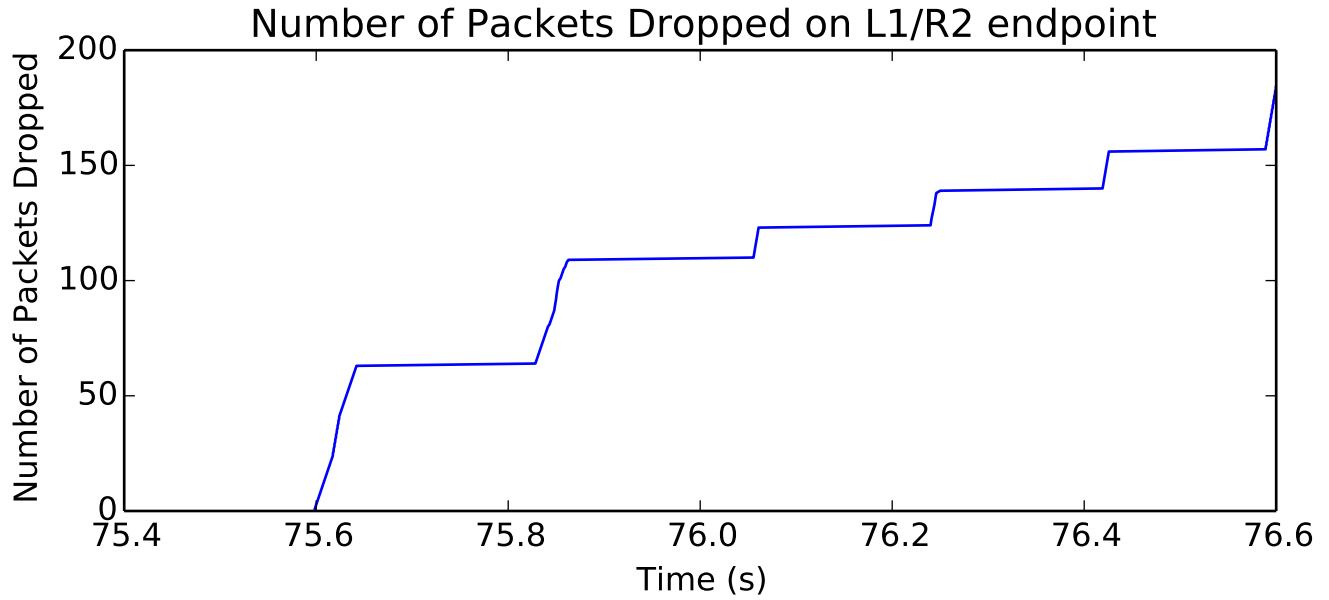

average Number of Packets Dropped is 92.5