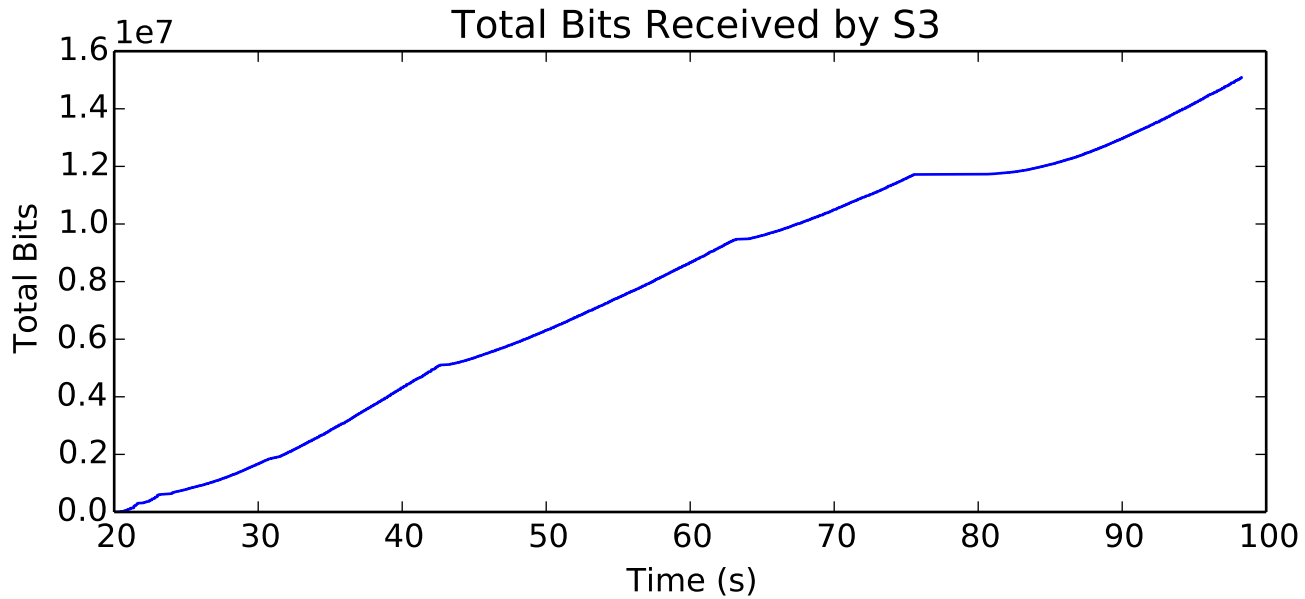

average Total Bits is 8799744.0

Number of Packets Dropped on L7/T1 endpoint

Number of Packets Dropped on L8/R1 endpoint

Number of Packets Dropped on L2/R2 endpoint

average Rate (bits/sec) is 2424656.43474