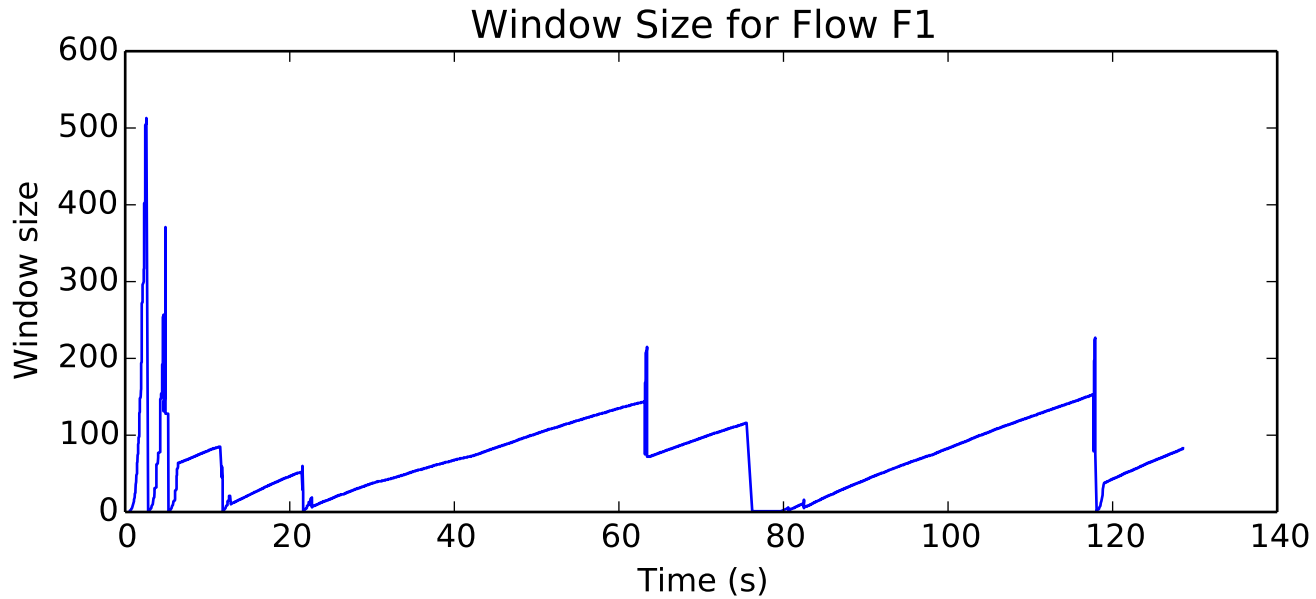

average Rate (bits/sec) is 2198295.18952

average Number of Packets Dropped is 39.5

average Buffer Occupancy (bits) is 71234.9276503

average Buffer Occupancy (bits) is 181761.631612

Number of Packets Dropped on L2/R3 endpoint

average Window size is 95.4158864572

average Buffer Occupancy (bits) is 187112.141869

average Rate (bits/sec) is 151541.027171

Rate of Data Received by S3

average Rate (bits/sec) is 151096.908244

average Delay (seconds) is 0.183942030602