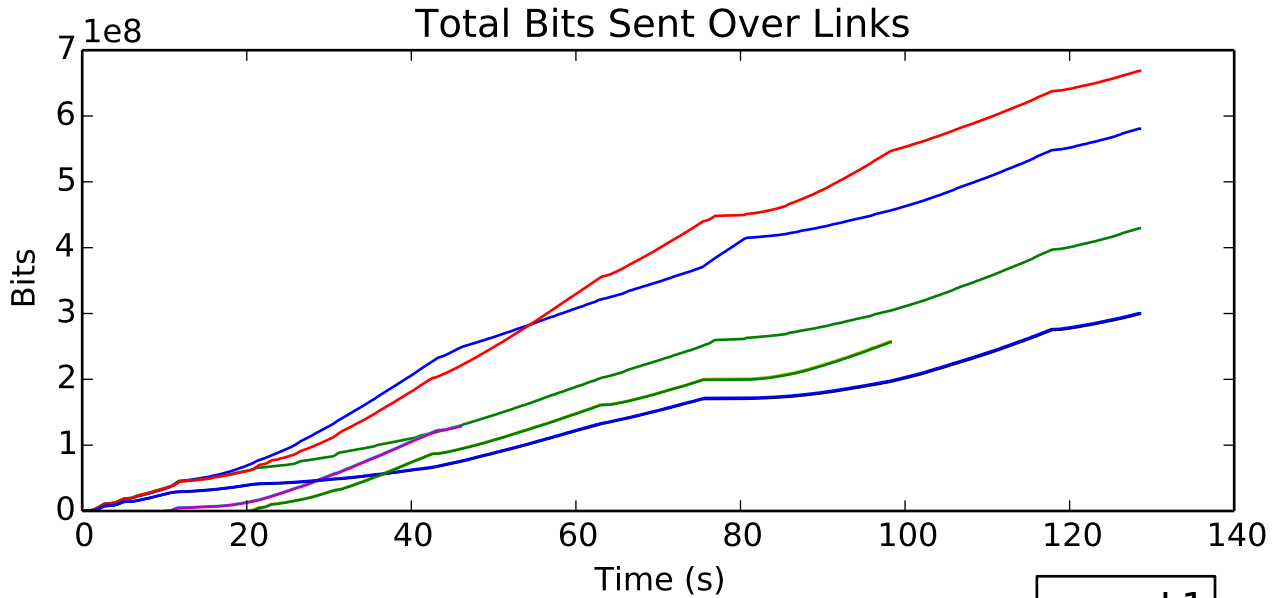

average Buffer Occupancy (bits) is 13276.3000271

Number of Packets Dropped on L9/T3 endpoint

average Number of Packets Dropped is 91.0

average Buffer Occupancy (bits) is 218925.377811

Number of Packets Dropped on L4/R1 endpoint

Number of Packets Dropped on L7/R4 endpoint

average Total Bits is 120705024.0

L1 average Bits is 287015291.144  
 L2 average Bits is 219603571.212  
 L3 average Bits is 337820215.461  
 L4 average Bits is 65036566.5829  
 L5 average Bits is 64363760.9748  
 L6 average Bits is 129072977.783  
 L7 average Bits is 149656758.156  
 L8 average Bits is 150544407.849  
 L9 average Bits is 128319248.072

average Total Bits is 8799744.0

average Total Bits is 61145088.0

average Buffer Occupancy (bits) is 226208.489191

average Total Bits is 140795904.0

average Buffer Occupancy (bits) is 10847.2785035

average Total Bits is 142094336.0