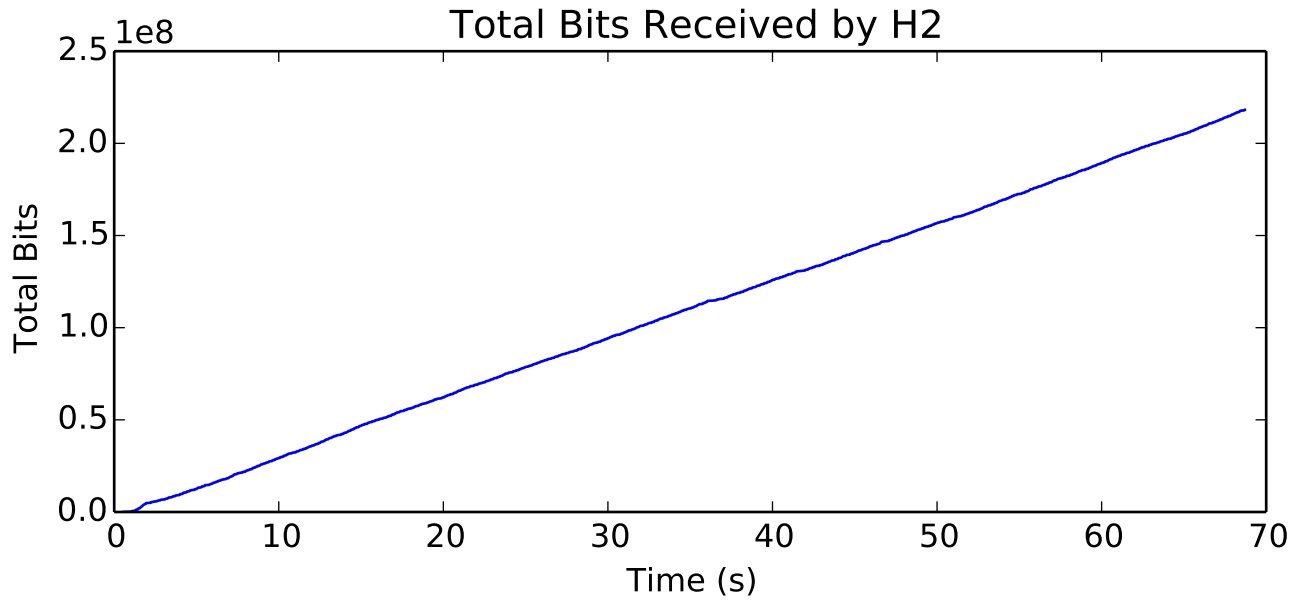

average Total Bits is 109109248.0