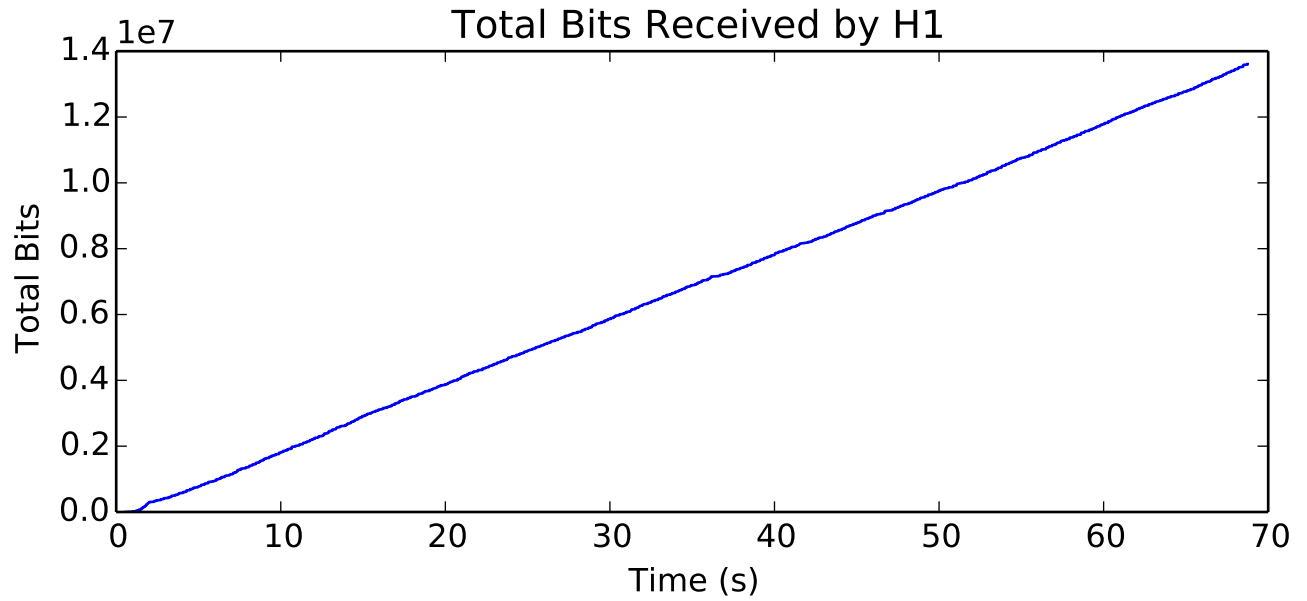

average Delay (seconds) is 0.189638900173

Rate of Data Received by H1

average Rate (bits/sec) is 196670.909615

average Window size is 142.709829868

average Buffer Occupancy (bits) is 12235.621705

average Buffer Occupancy (bits) is 84447.8706275

Number of Packets Dropped on L1/R2 endpoint

average Number of data packets received is 13319.0

average Total Bits is 6819328.0

Buffer Occupancy for L4/R4 endpoint

average Buffer Occupancy (bits) is 27060.574746

Rate of Sending Data Over Links

L0 average Rate (bits/second) is 3369181.69338
L1 average Rate (bits/second) is 2527737.53275
L2 average Rate (bits/second) is 2561326.90006
L3 average Rate (bits/second) is 2531210.77266
L4 average Rate (bits/second) is 2574800.85455
L5 average Rate (bits/second) is 3356007.19298