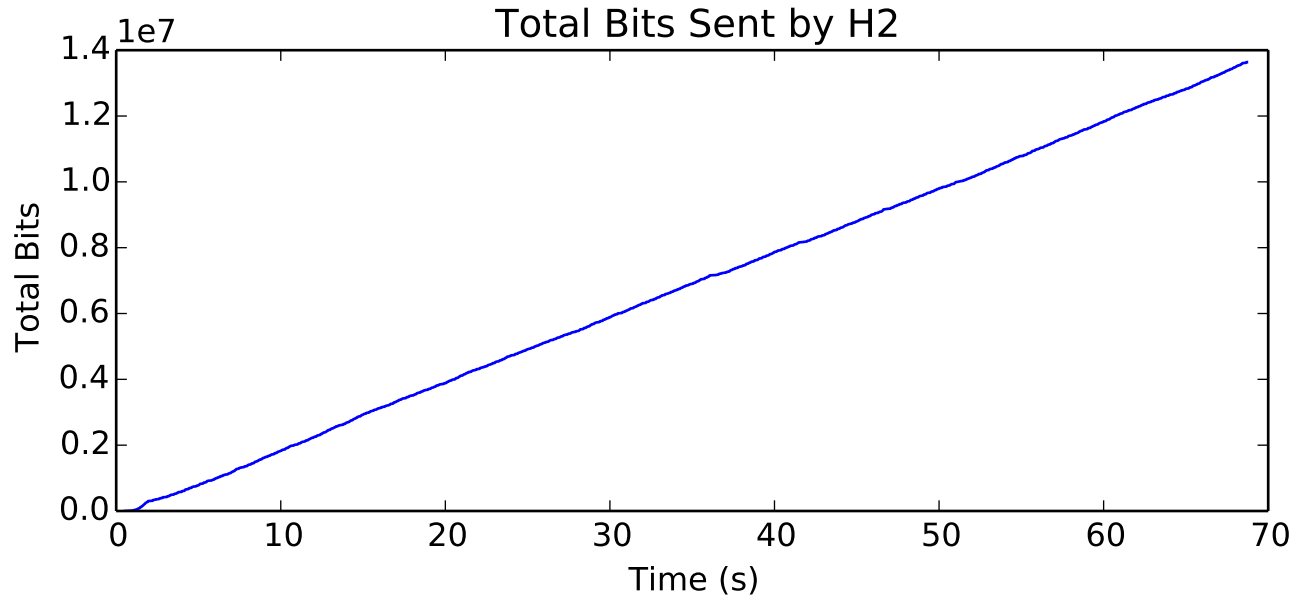

average Delay (seconds) is 0.189638900173

Rate of Data Received by H1

average Rate (bits/sec) is 196670.909615

average Window size is 142.709829868

average Buffer Occupancy (bits) is 12235.621705

average Buffer Occupancy (bits) is 84447.8706275

Number of Packets Dropped on L1/R2 endpoint

average Number of data packets received is 13319.0

average Total Bits is 6819328.0

Buffer Occupancy for L4/R4 endpoint

average Buffer Occupancy (bits) is 27060.574746