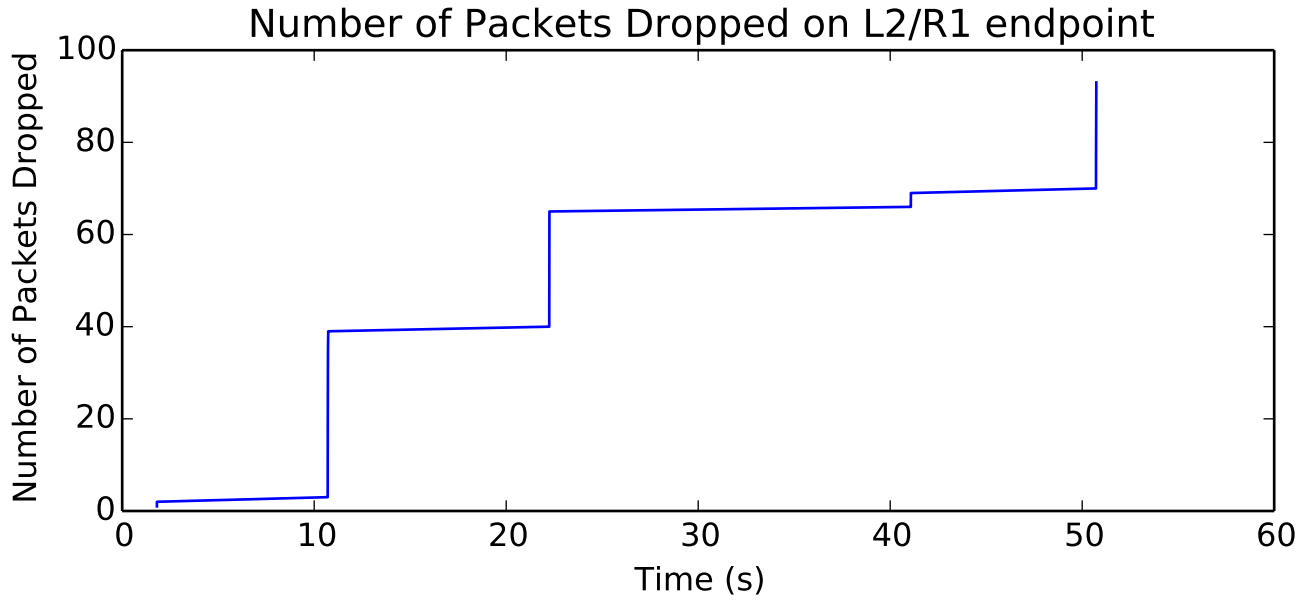

average Total Bits is 6804224.0

average Buffer Occupancy (bits) is 26476.086185

average Number of Packets Dropped is 16.5

average Number of Packets Dropped is 15.5

average Number of Packets Dropped is 47.0