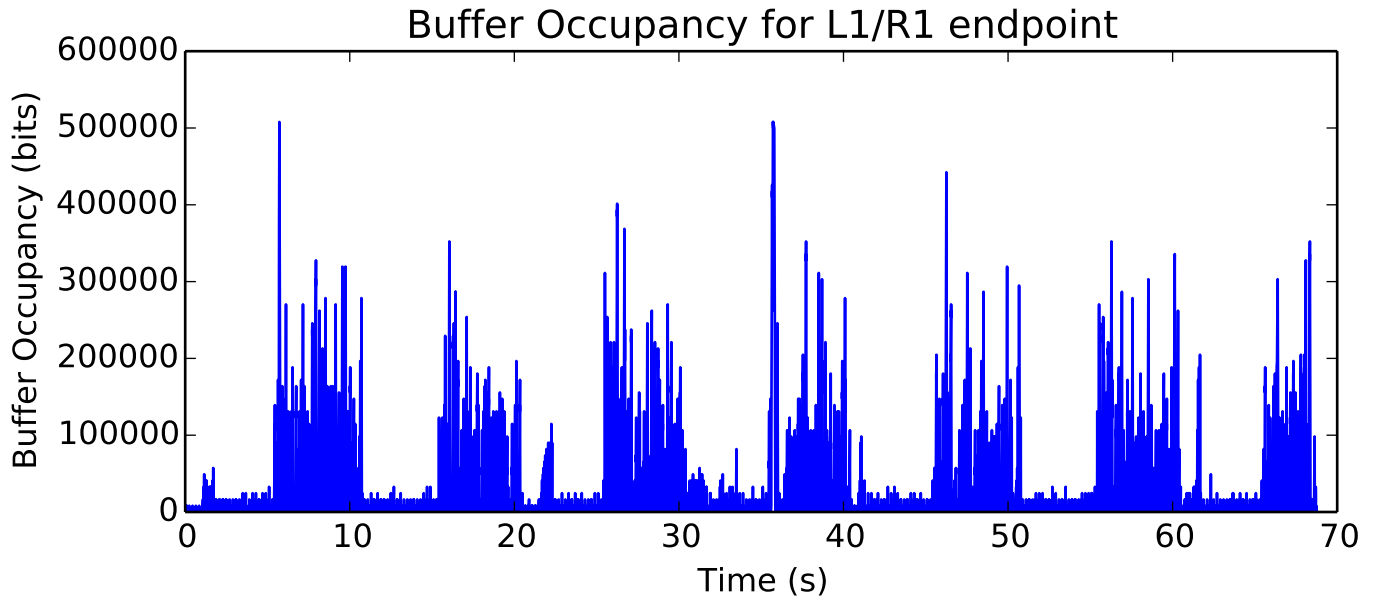

average Rate (bits/sec) is 3158675.4349

average Total Bits is 109109248.0

average Buffer Occupancy (bits) is 29844.4449562

average Buffer Occupancy (bits) is 103659.372246

L0 average Bits is 116561551.145
 L1 average Bits is 84897350.4619
 L2 average Bits is 91270770.7483
 L3 average Bits is 84913116.8233
 L4 average Bits is 91568937.1095
 L5 average Bits is 116014246.794

average Total Bits is 162283520.0

average Buffer Occupancy (bits) is 73054.6364831

Number of Packets Dropped on L5/R4 endpoint

Number of Packets Dropped on L5/H2 endpoint

average Rate (bits/sec) is 197417.214681

average Buffer Occupancy (bits) is 94986.5991232

Number of Packets Dropped on L2/R3 endpoint

average Buffer Occupancy (bits) is 86974.2686841

average Buffer Occupancy (bits) is 22553.9882173

average Rate (bits/sec) is 4791964.41911

average Number of Packets Dropped is 31.0

average Number of Packets Dropped is 9.0