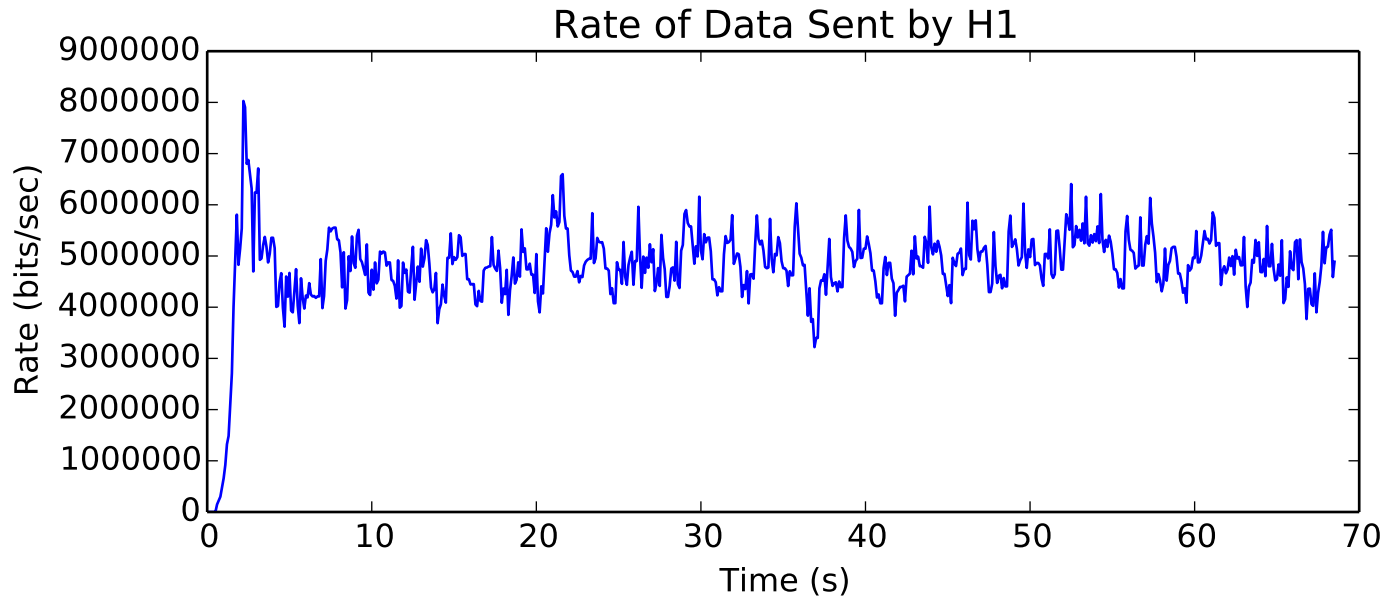

average Total Bits is 162283520.0

average Buffer Occupancy (bits) is 73054.6364831

Number of Packets Dropped on L5/R4 endpoint

Number of Packets Dropped on L5/H2 endpoint

average Rate (bits/sec) is 197417.214681

average Buffer Occupancy (bits) is 94986.5991232

Number of Packets Dropped on L2/R3 endpoint

average Buffer Occupancy (bits) is 86974.2686841

average Buffer Occupancy (bits) is 22553.9882173

average Rate (bits/sec) is 4791964.41911

average Number of Packets Dropped is 31.0

average Number of Packets Dropped is 9.0