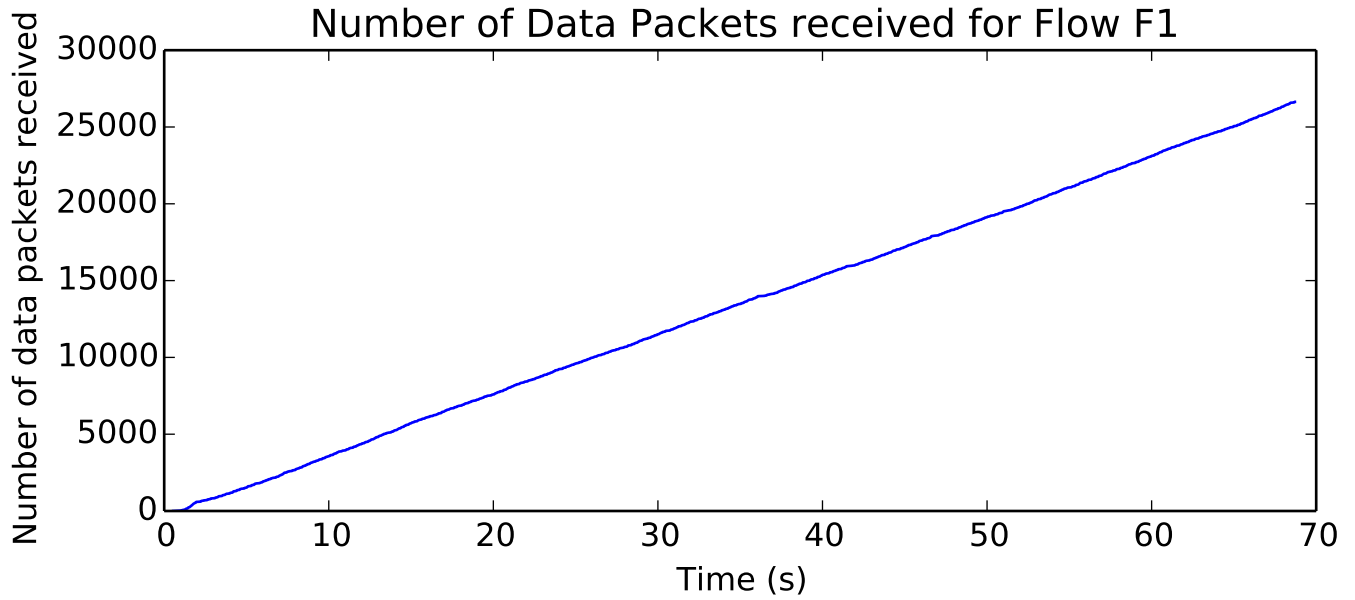

average Delay (seconds) is 0.189638900173

Rate of Data Received by H1

average Rate (bits/sec) is 196670.909615

average Window size is 142.709829868

average Buffer Occupancy (bits) is 12235.621705

average Buffer Occupancy (bits) is 84447.8706275

Number of Packets Dropped on L1/R2 endpoint

average Number of data packets received is 13319.0

average Total Bits is 6819328.0

Buffer Occupancy for L4/R4 endpoint

average Buffer Occupancy (bits) is 27060.574746

Rate of Sending Data Over Links

L0 average Rate (bits/second) is 3369181.69338
L1 average Rate (bits/second) is 2527737.53275
L2 average Rate (bits/second) is 2561326.90006
L3 average Rate (bits/second) is 2531210.77266
L4 average Rate (bits/second) is 2574800.85455
L5 average Rate (bits/second) is 3356007.19298