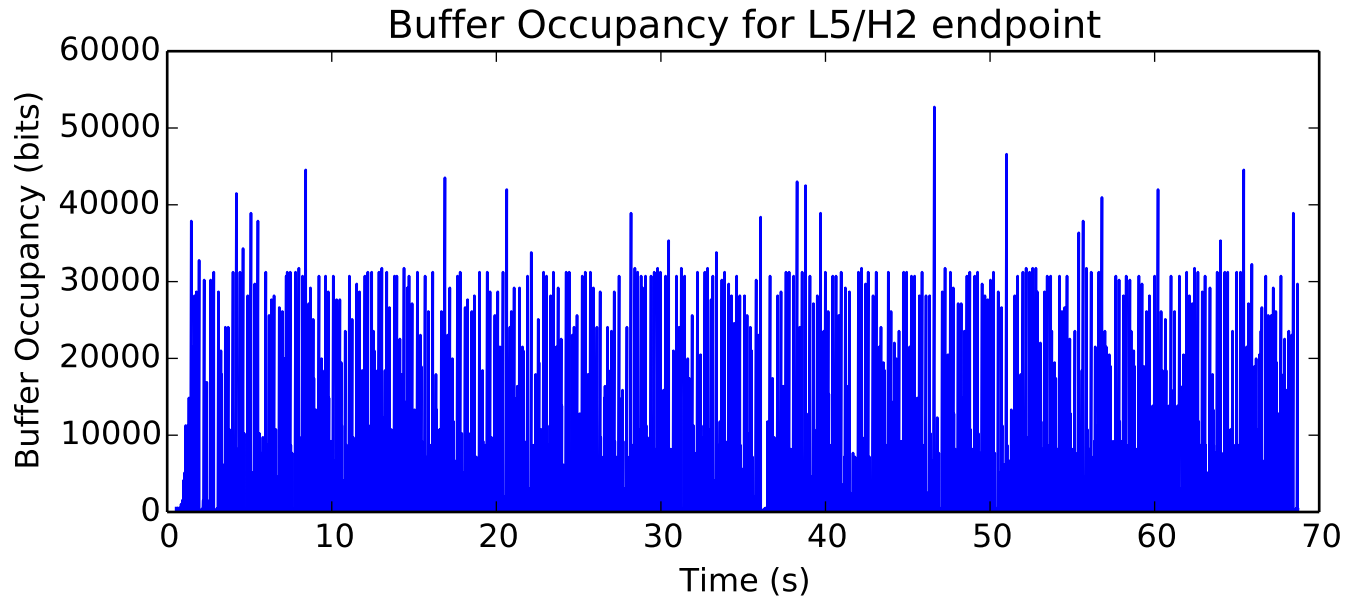

average Total Bits is 6804224.0

average Buffer Occupancy (bits) is 26476.086185

average Number of Packets Dropped is 16.5

average Number of Packets Dropped is 15.5

average Number of Packets Dropped is 47.0

average Number of Packets Dropped is 6443.0

average Buffer Occupancy (bits) is 213314.666866

average Buffer Occupancy (bits) is 11703.5257724

average Rate (packets / second) is 385.580497424

average Number of Packets Dropped is 21.5