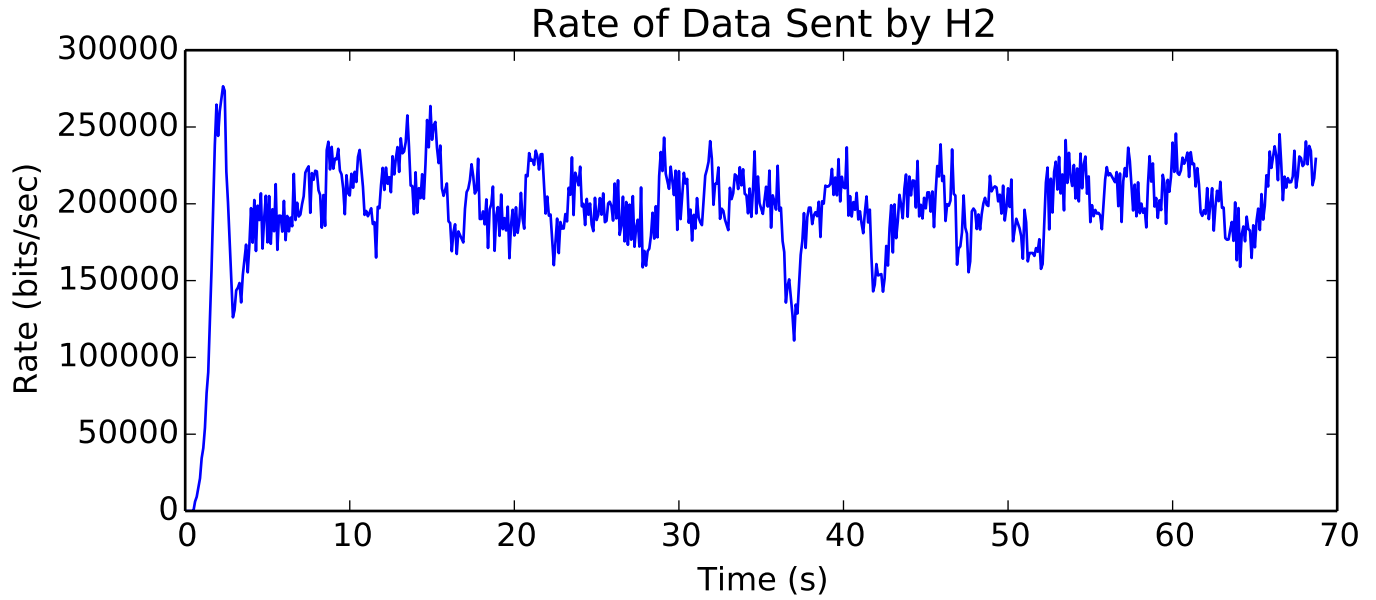

average Total Bits is 162283520.0

average Buffer Occupancy (bits) is 73054.6364831

Number of Packets Dropped on L5/R4 endpoint

Number of Packets Dropped on L5/H2 endpoint

average Rate (bits/sec) is 197417.214681

average Buffer Occupancy (bits) is 94986.5991232

Number of Packets Dropped on L2/R3 endpoint

average Buffer Occupancy (bits) is 86974.2686841

average Buffer Occupancy (bits) is 22553.9882173

average Rate (bits/sec) is 4791964.41911