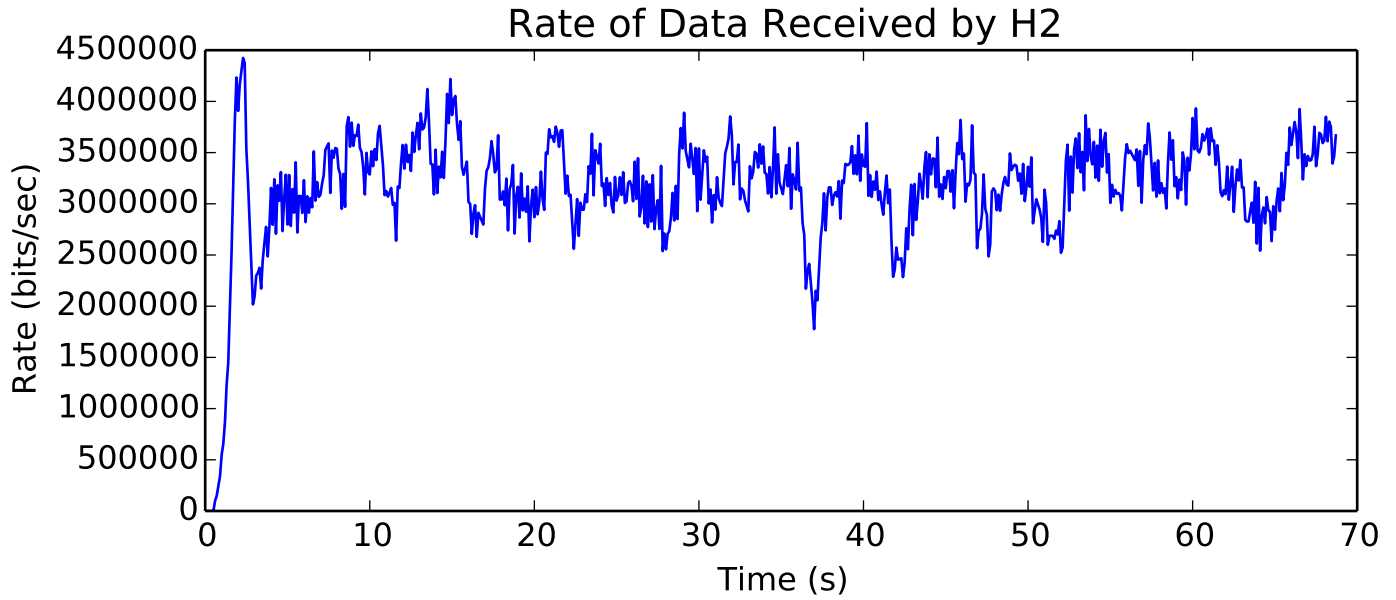

average Number of Packets Dropped is 6443.0

average Buffer Occupancy (bits) is 213314.666866

average Buffer Occupancy (bits) is 11703.5257724

average Rate (packets / second) is 385.580497424

average Number of Packets Dropped is 21.5

average Rate (bits/sec) is 3158675.4349

average Total Bits is 109109248.0

average Buffer Occupancy (bits) is 29844.4449562

average Buffer Occupancy (bits) is 103659.372246

L0 average Bits is 116561551.145
 L1 average Bits is 84897350.4619
 L2 average Bits is 91270770.7483
 L3 average Bits is 84913116.8233
 L4 average Bits is 91568937.1095
 L5 average Bits is 116014246.794