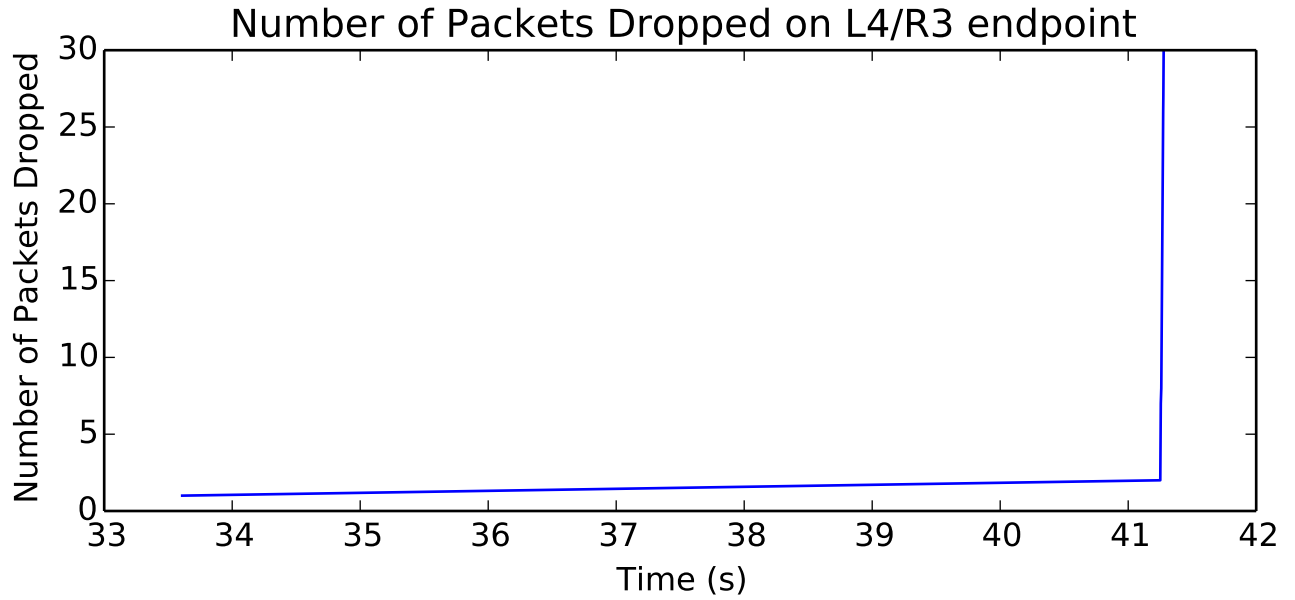

average Number of Packets Dropped is 15.5