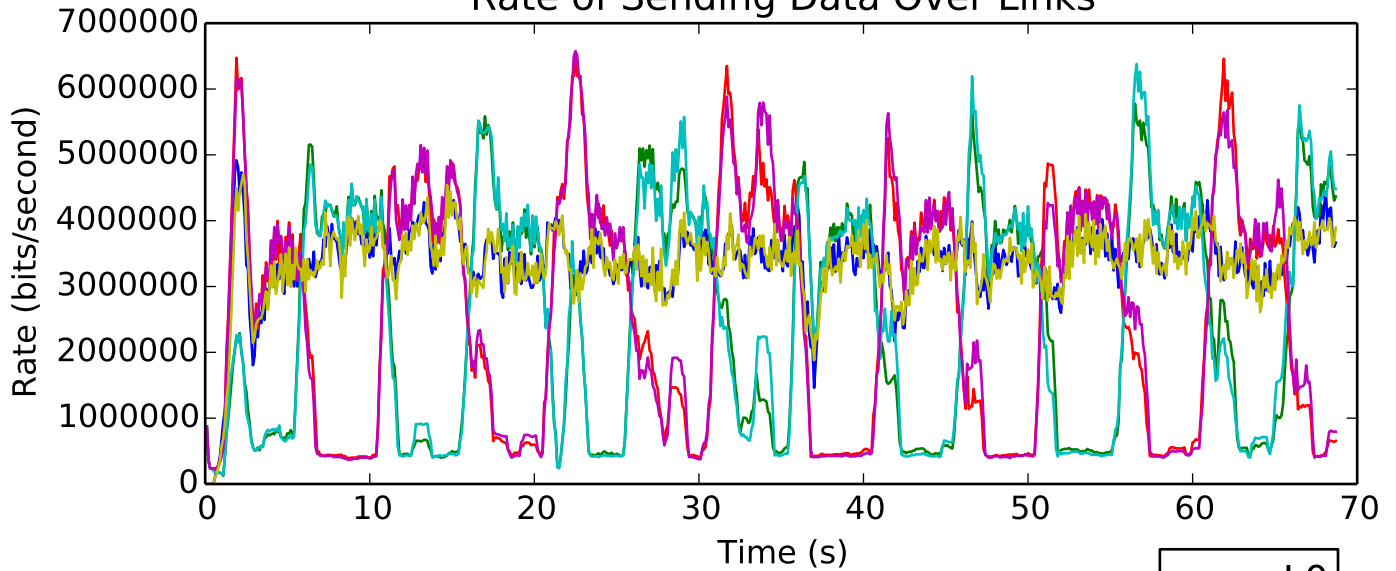

average Delay (seconds) is 0.189638900173

Rate of Data Received by H1

average Rate (bits/sec) is 196670.909615

average Window size is 142.709829868

average Buffer Occupancy (bits) is 12235.621705

average Buffer Occupancy (bits) is 84447.8706275

Number of Packets Dropped on L1/R2 endpoint

average Number of data packets received is 13319.0

average Total Bits is 6819328.0

Buffer Occupancy for L4/R4 endpoint

average Buffer Occupancy (bits) is 27060.574746

Rate of Sending Data Over Links

L0 average Rate (bits/second) is 3369181.69338
L1 average Rate (bits/second) is 2527737.53275
L2 average Rate (bits/second) is 2561326.90006
L3 average Rate (bits/second) is 2531210.77266
L4 average Rate (bits/second) is 2574800.85455
L5 average Rate (bits/second) is 3356007.19298

average Number of Packets Dropped is 31.0

average Number of Packets Dropped is 9.0