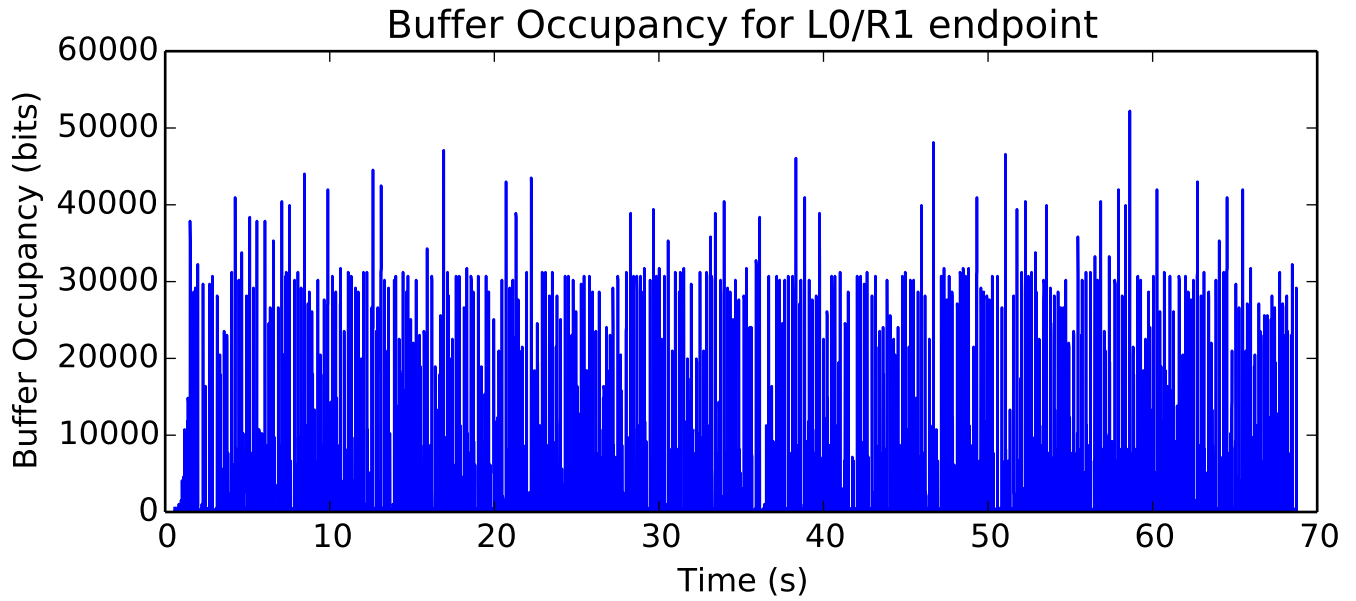

average Delay (seconds) is 0.189638900173

Rate of Data Received by H1

average Rate (bits/sec) is 196670.909615

average Window size is 142.709829868

average Buffer Occupancy (bits) is 12235.621705

average Buffer Occupancy (bits) is 84447.8706275

Number of Packets Dropped on L1/R2 endpoint

average Number of data packets received is 13319.0

average Total Bits is 6819328.0

Buffer Occupancy for L4/R4 endpoint

average Buffer Occupancy (bits) is 27060.574746