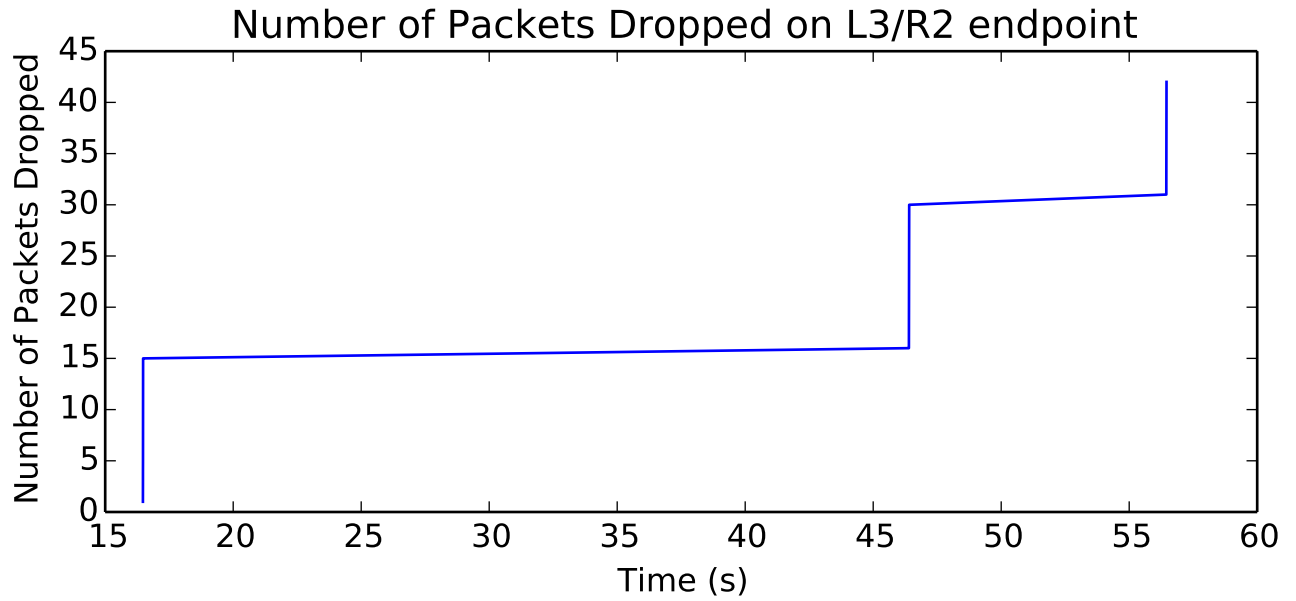

average Number of Packets Dropped is 6443.0

average Buffer Occupancy (bits) is 213314.666866

average Buffer Occupancy (bits) is 11703.5257724

average Rate (packets / second) is 385.580497424

average Number of Packets Dropped is 21.5