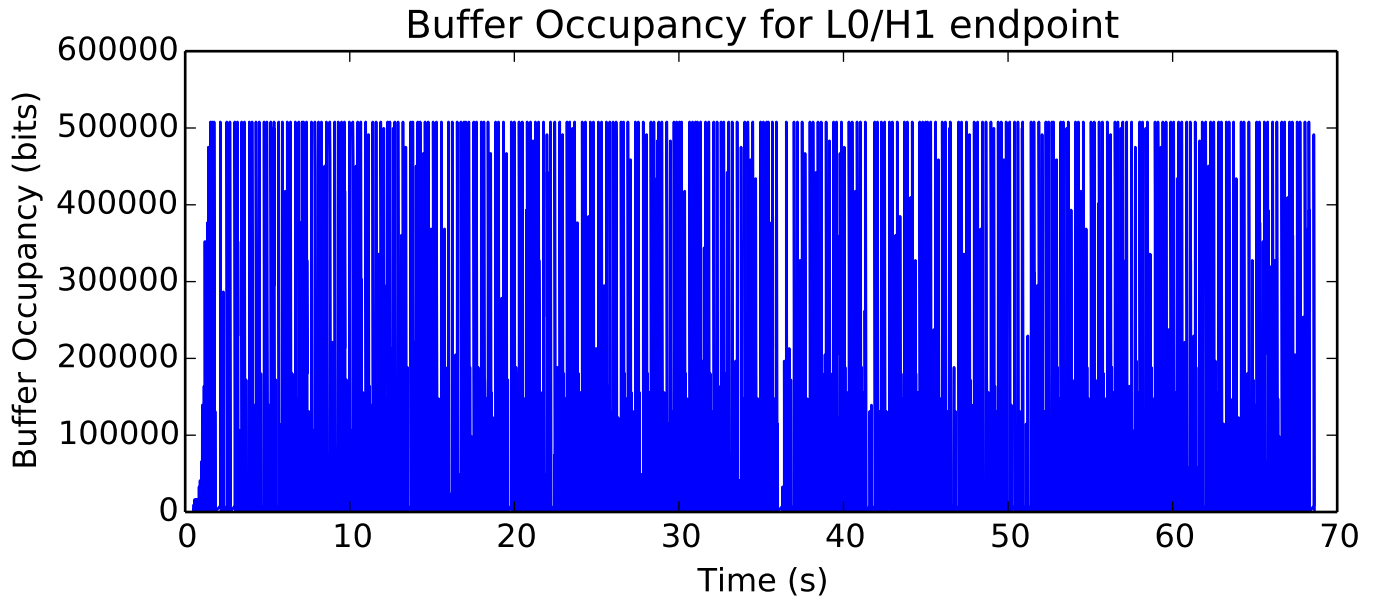

Number of Packets Dropped on L1/R2 endpoint

average Number of data packets received is 13319.0

average Total Bits is 6819328.0

Buffer Occupancy for L4/R4 endpoint

average Buffer Occupancy (bits) is 27060.574746

Rate of Sending Data Over Links

L0 average Rate (bits/second) is 3369181.69338
L1 average Rate (bits/second) is 2527737.53275
L2 average Rate (bits/second) is 2561326.90006
L3 average Rate (bits/second) is 2531210.77266
L4 average Rate (bits/second) is 2574800.85455
L5 average Rate (bits/second) is 3356007.19298

average Total Bits is 6804224.0

average Buffer Occupancy (bits) is 26476.086185

average Number of Packets Dropped is 16.5

average Number of Packets Dropped is 15.5

average Number of Packets Dropped is 47.0

average Number of Packets Dropped is 6443.0

average Buffer Occupancy (bits) is 213314.666866

average Buffer Occupancy (bits) is 11703.5257724

average Rate (packets / second) is 385.580497424

average Number of Packets Dropped is 21.5