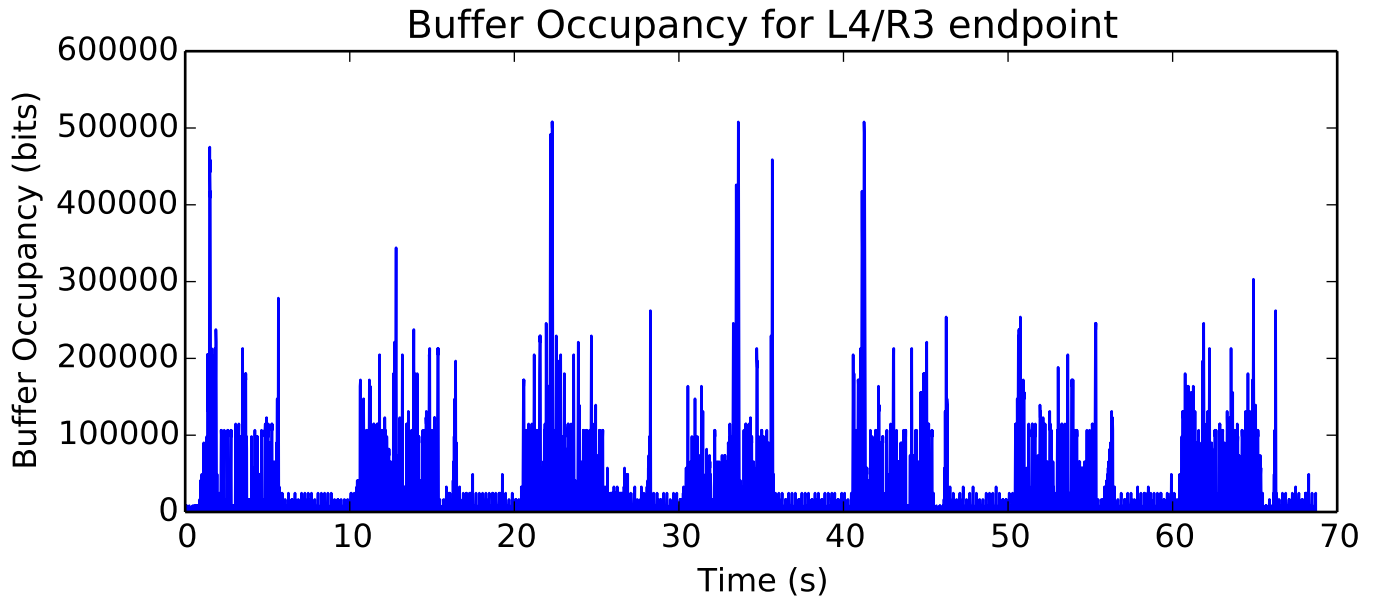

average Rate (bits/sec) is 3158675.4349

average Total Bits is 109109248.0

average Buffer Occupancy (bits) is 29844.4449562

average Buffer Occupancy (bits) is 103659.372246

L0 average Bits is 116561551.145
 L1 average Bits is 84897350.4619
 L2 average Bits is 91270770.7483
 L3 average Bits is 84913116.8233
 L4 average Bits is 91568937.1095
 L5 average Bits is 116014246.794

average Total Bits is 162283520.0

average Buffer Occupancy (bits) is 73054.6364831

Number of Packets Dropped on L5/R4 endpoint

Number of Packets Dropped on L5/H2 endpoint

average Rate (bits/sec) is 197417.214681

average Buffer Occupancy (bits) is 94986.5991232

Number of Packets Dropped on L2/R3 endpoint

average Buffer Occupancy (bits) is 86974.2686841

average Buffer Occupancy (bits) is 22553.9882173

average Rate (bits/sec) is 4791964.41911

average Number of Packets Dropped is 31.0

average Number of Packets Dropped is 9.0