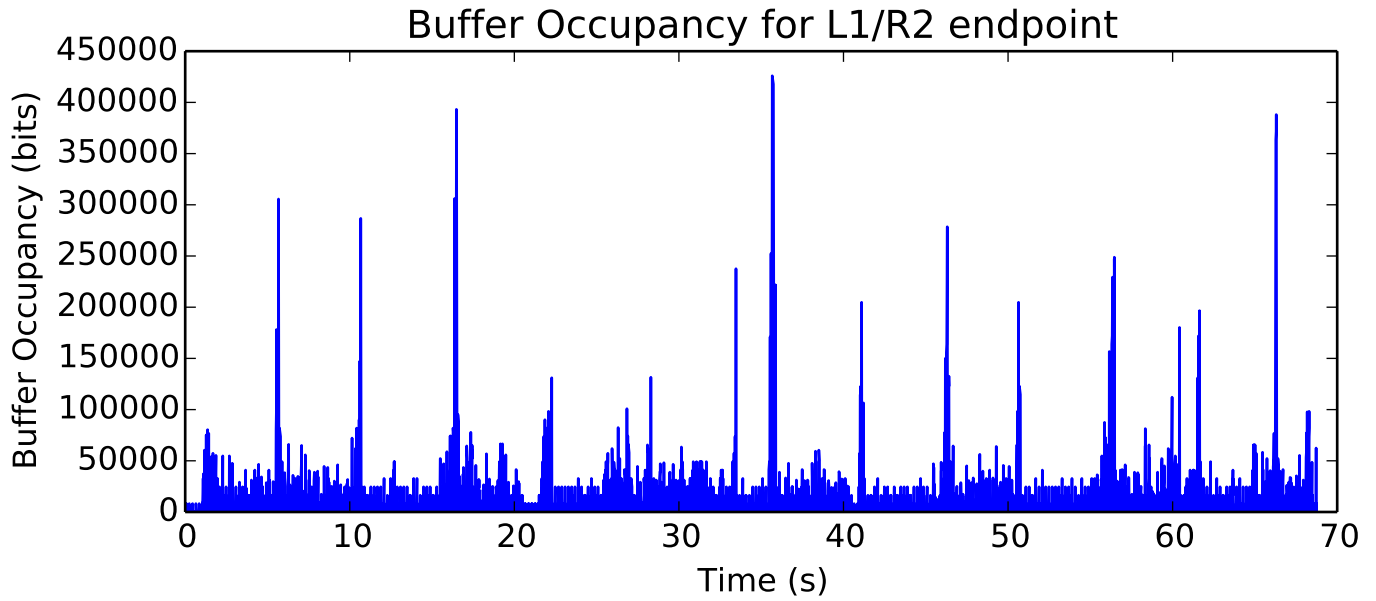

average Buffer Occupancy (bits) is 26476.086185