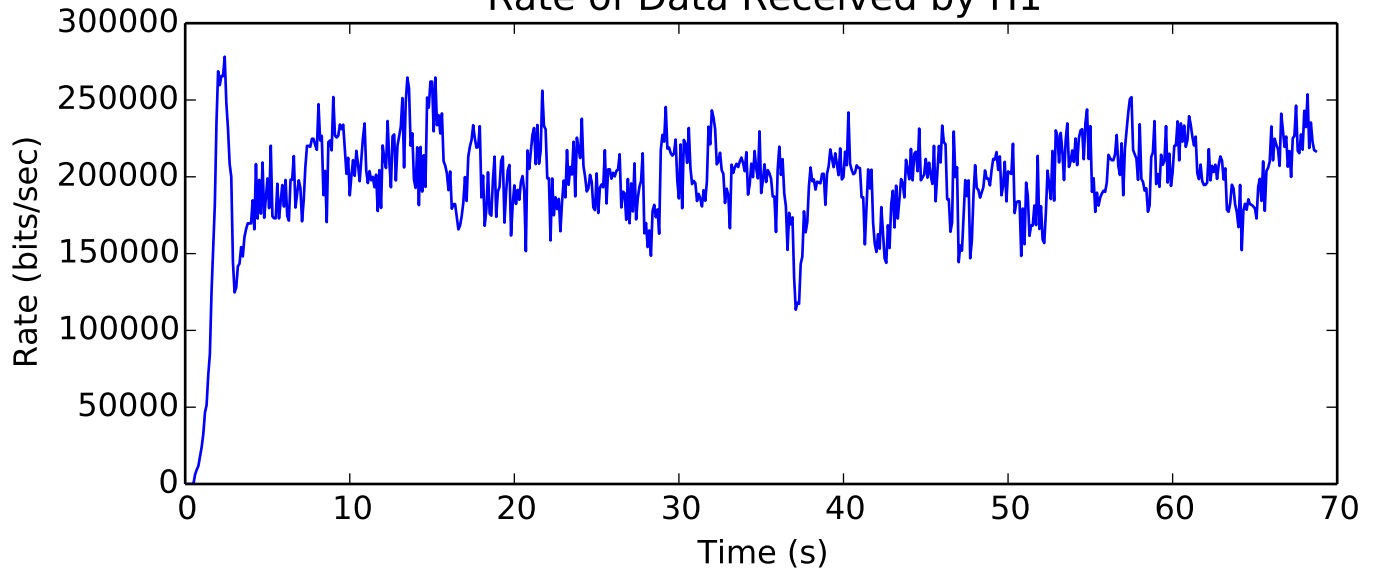

average Delay (seconds) is 0.189638900173

Rate of Data Received by H1

average Rate (bits/sec) is 196670.909615

average Window size is 142.709829868

average Buffer Occupancy (bits) is 12235.621705

average Buffer Occupancy (bits) is 84447.8706275

Number of Packets Dropped on L1/R2 endpoint

average Number of data packets received is 13319.0

average Total Bits is 6819328.0

Buffer Occupancy for L4/R4 endpoint

average Buffer Occupancy (bits) is 27060.574746