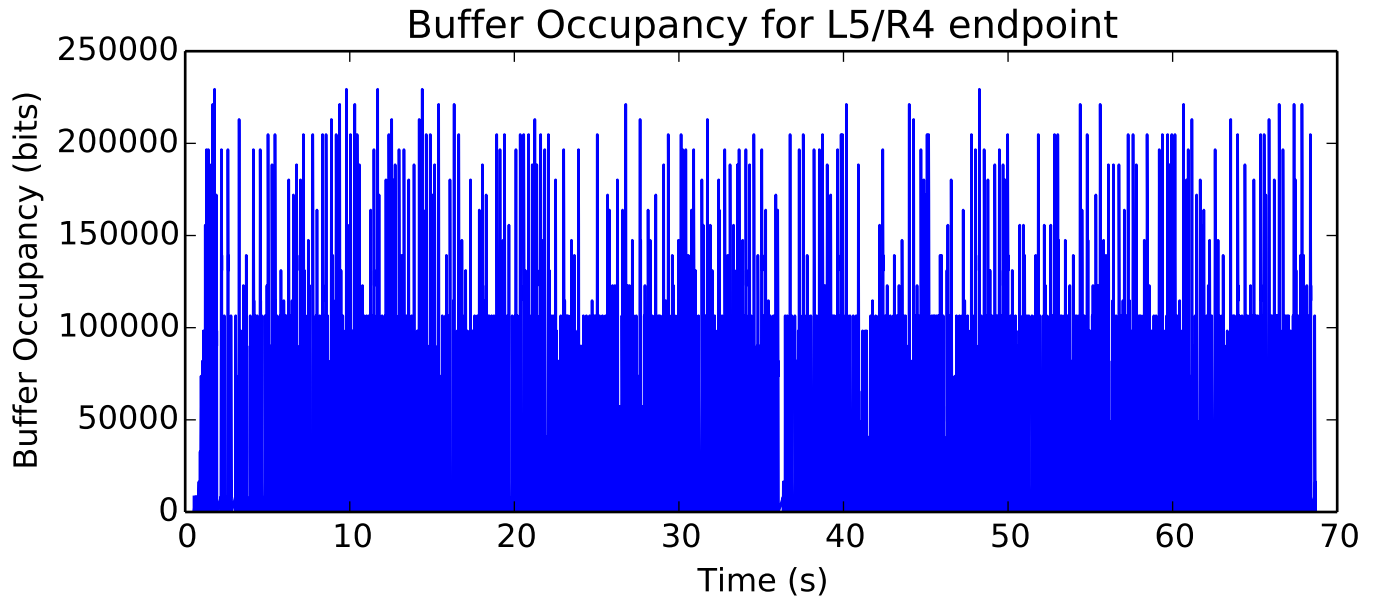

average Number of Packets Dropped is 6443.0

average Buffer Occupancy (bits) is 213314.666866

average Buffer Occupancy (bits) is 11703.5257724

average Rate (packets / second) is 385.580497424

average Number of Packets Dropped is 21.5

average Rate (bits/sec) is 3158675.4349

average Total Bits is 109109248.0

average Buffer Occupancy (bits) is 29844.4449562

average Buffer Occupancy (bits) is 103659.372246

L0 average Bits is 116561551.145
 L1 average Bits is 84897350.4619
 L2 average Bits is 91270770.7483
 L3 average Bits is 84913116.8233
 L4 average Bits is 91568937.1095
 L5 average Bits is 116014246.794

average Total Bits is 162283520.0

average Buffer Occupancy (bits) is 73054.6364831

Number of Packets Dropped on L5/R4 endpoint

Number of Packets Dropped on L5/H2 endpoint

average Rate (bits/sec) is 197417.214681

average Buffer Occupancy (bits) is 94986.5991232

Number of Packets Dropped on L2/R3 endpoint

average Buffer Occupancy (bits) is 86974.2686841

average Buffer Occupancy (bits) is 22553.9882173

average Rate (bits/sec) is 4791964.41911