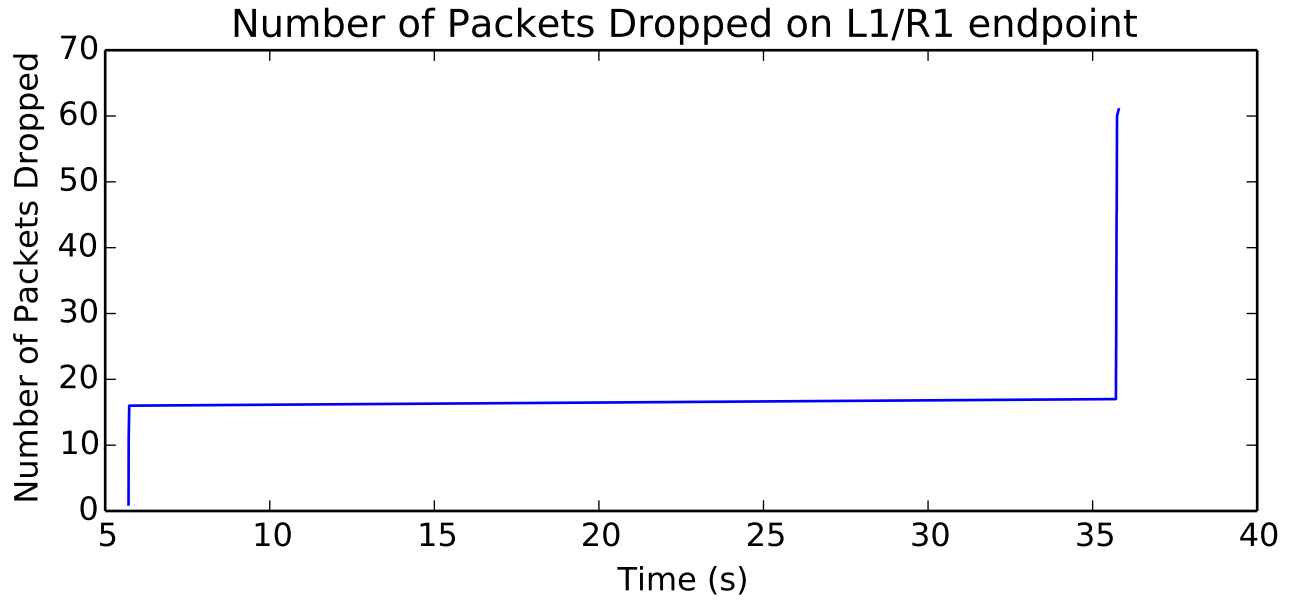

average Total Bits is 162283520.0

average Buffer Occupancy (bits) is 73054.6364831

Number of Packets Dropped on L5/R4 endpoint

Number of Packets Dropped on L5/H2 endpoint

average Rate (bits/sec) is 197417.214681

average Buffer Occupancy (bits) is 94986.5991232

Number of Packets Dropped on L2/R3 endpoint

average Buffer Occupancy (bits) is 86974.2686841

average Buffer Occupancy (bits) is 22553.9882173

average Rate (bits/sec) is 4791964.41911