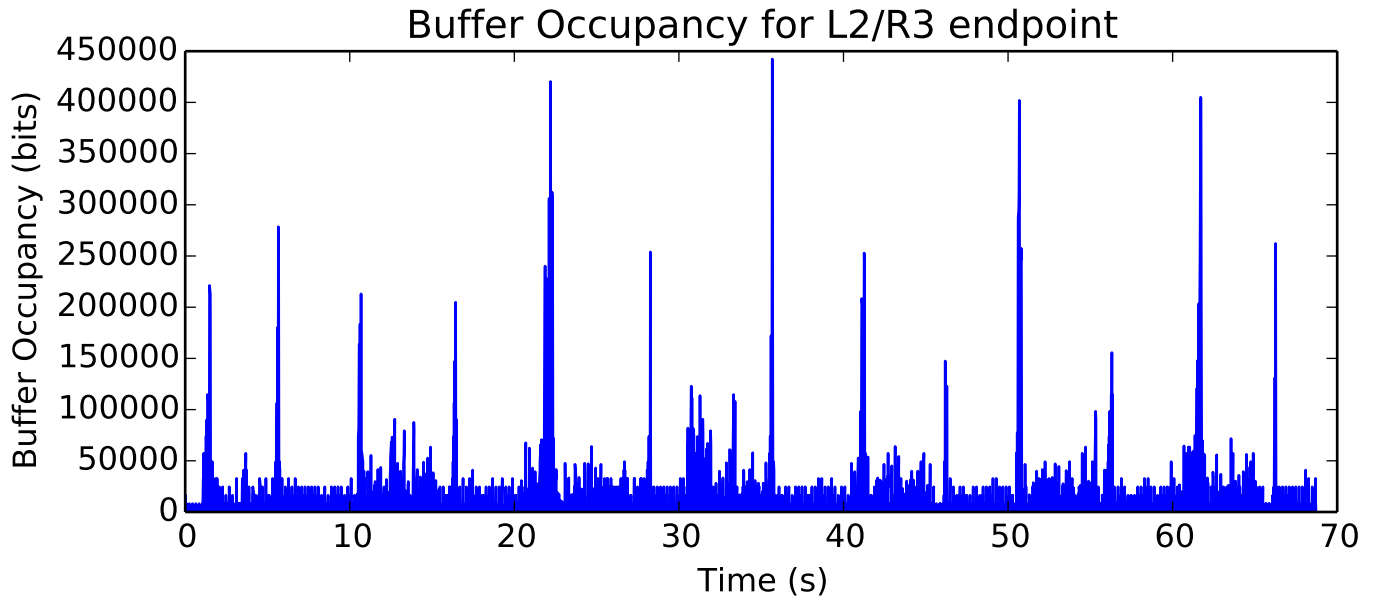

average Total Bits is 6804224.0

average Buffer Occupancy (bits) is 26476.086185

average Number of Packets Dropped is 16.5

average Number of Packets Dropped is 15.5

average Number of Packets Dropped is 47.0

average Number of Packets Dropped is 6443.0

average Buffer Occupancy (bits) is 213314.666866

average Buffer Occupancy (bits) is 11703.5257724

average Rate (packets / second) is 385.580497424

average Number of Packets Dropped is 21.5

average Rate (bits/sec) is 3158675.4349

average Total Bits is 109109248.0

average Buffer Occupancy (bits) is 29844.4449562

average Buffer Occupancy (bits) is 103659.372246

L0 average Bits is 116561551.145
 L1 average Bits is 84897350.4619
 L2 average Bits is 91270770.7483
 L3 average Bits is 84913116.8233
 L4 average Bits is 91568937.1095
 L5 average Bits is 116014246.794