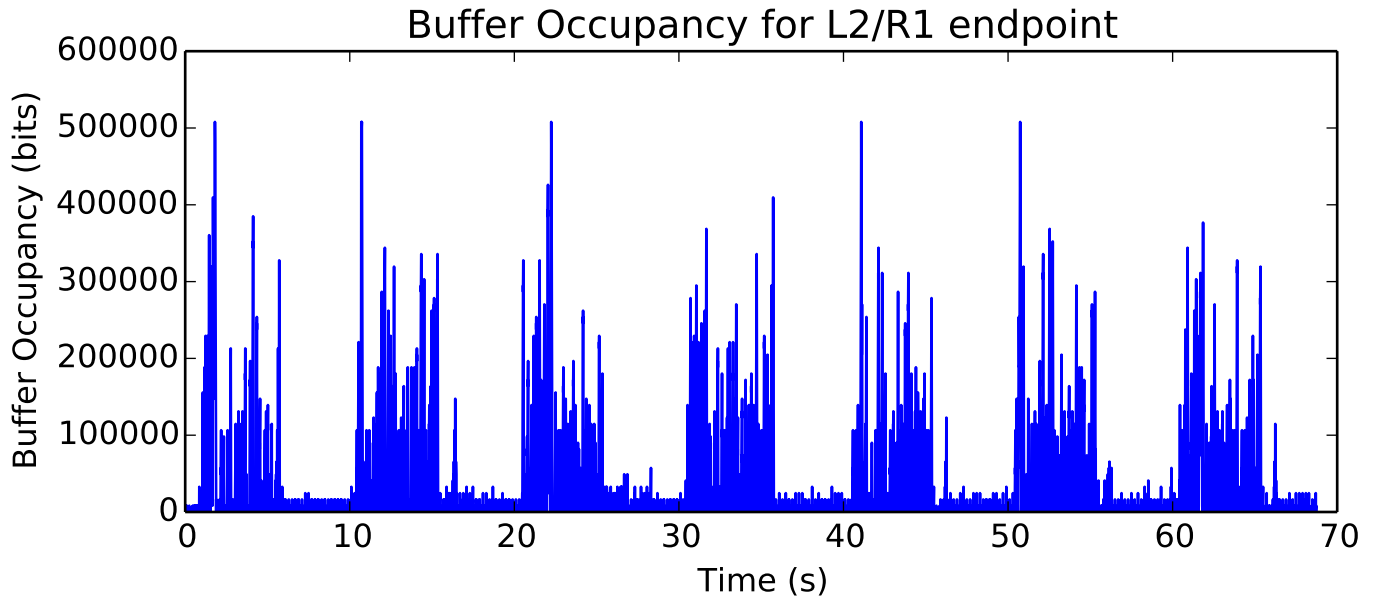

average Total Bits is 6804224.0

average Buffer Occupancy (bits) is 26476.086185

average Number of Packets Dropped is 16.5

average Number of Packets Dropped is 15.5

average Number of Packets Dropped is 47.0

average Number of Packets Dropped is 6443.0

average Buffer Occupancy (bits) is 213314.666866

average Buffer Occupancy (bits) is 11703.5257724

average Rate (packets / second) is 385.580497424

average Number of Packets Dropped is 21.5

average Rate (bits/sec) is 3158675.4349

average Total Bits is 109109248.0

average Buffer Occupancy (bits) is 29844.4449562

average Buffer Occupancy (bits) is 103659.372246

L0 average Bits is 116561551.145
 L1 average Bits is 84897350.4619
 L2 average Bits is 91270770.7483
 L3 average Bits is 84913116.8233
 L4 average Bits is 91568937.1095
 L5 average Bits is 116014246.794

average Total Bits is 162283520.0

average Buffer Occupancy (bits) is 73054.6364831

Number of Packets Dropped on L5/R4 endpoint

Number of Packets Dropped on L5/H2 endpoint

average Rate (bits/sec) is 197417.214681