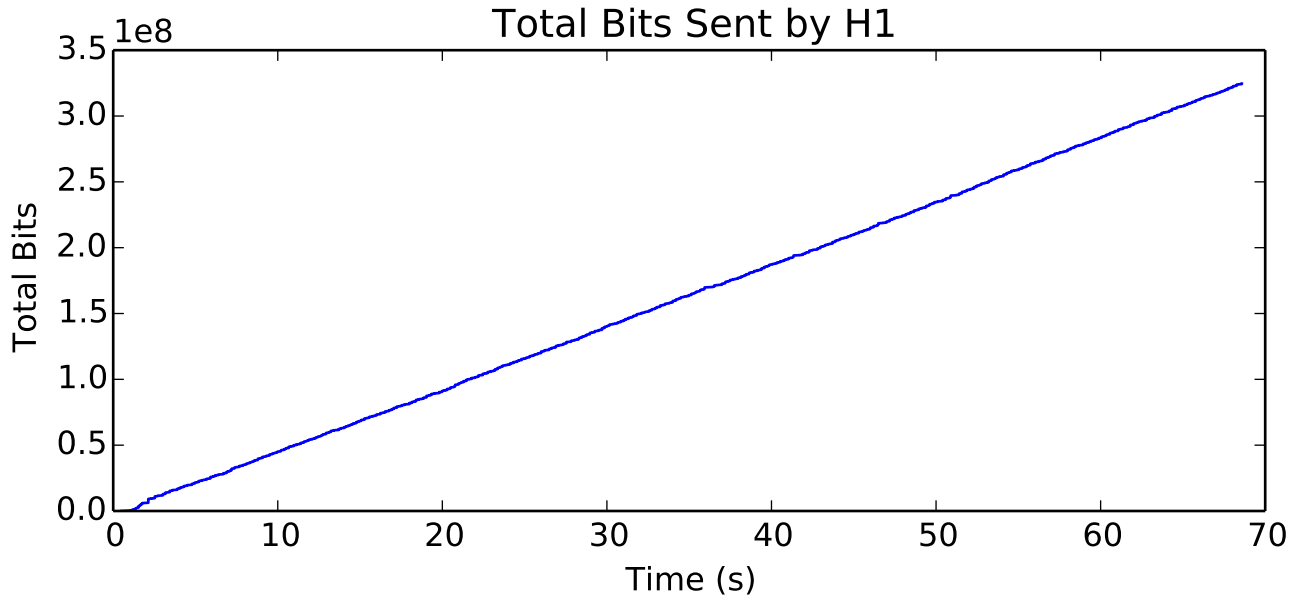

average Rate (bits/sec) is 3158675.4349

average Total Bits is 109109248.0

average Buffer Occupancy (bits) is 29844.4449562

average Buffer Occupancy (bits) is 103659.372246

L0 average Bits is 116561551.145
 L1 average Bits is 84897350.4619
 L2 average Bits is 91270770.7483
 L3 average Bits is 84913116.8233
 L4 average Bits is 91568937.1095
 L5 average Bits is 116014246.794

average Total Bits is 162283520.0

average Buffer Occupancy (bits) is 73054.6364831

Number of Packets Dropped on L5/R4 endpoint

Number of Packets Dropped on L5/H2 endpoint

average Rate (bits/sec) is 197417.214681