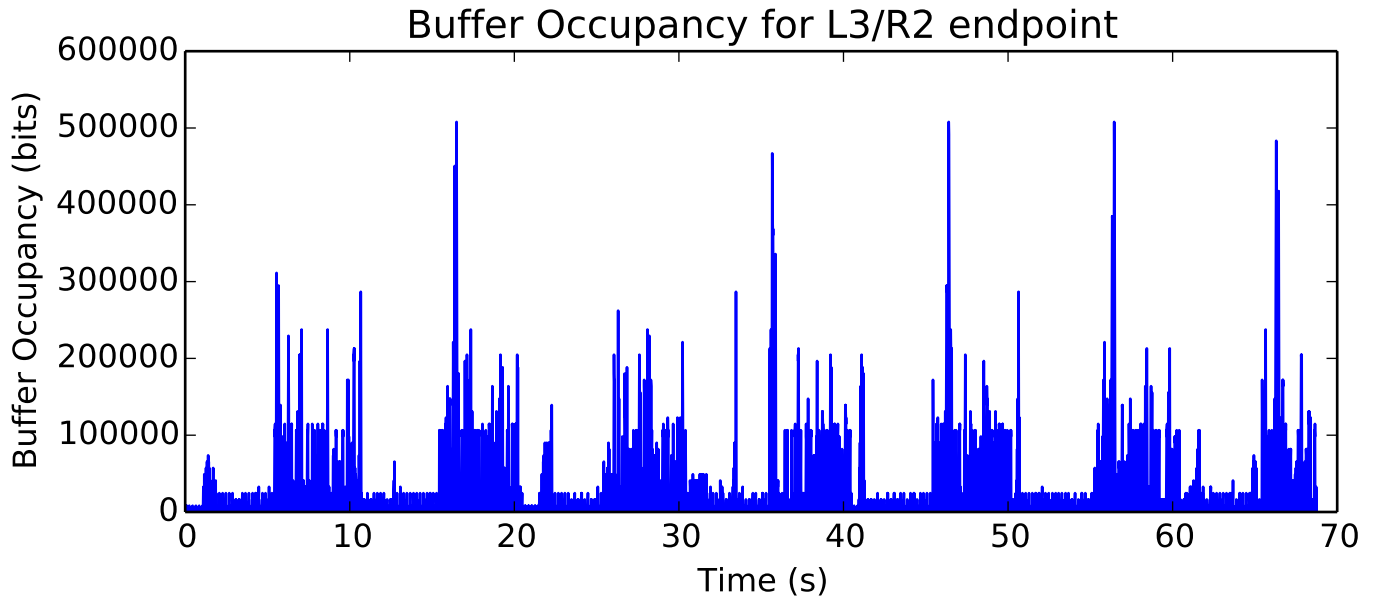

average Delay (seconds) is 0.189638900173

Rate of Data Received by H1

average Rate (bits/sec) is 196670.909615

average Window size is 142.709829868

average Buffer Occupancy (bits) is 12235.621705

average Buffer Occupancy (bits) is 84447.8706275

Number of Packets Dropped on L1/R2 endpoint

average Number of data packets received is 13319.0

average Total Bits is 6819328.0

Buffer Occupancy for L4/R4 endpoint

average Buffer Occupancy (bits) is 27060.574746

Rate of Sending Data Over Links

L0 average Rate (bits/second) is 3369181.69338
L1 average Rate (bits/second) is 2527737.53275
L2 average Rate (bits/second) is 2561326.90006
L3 average Rate (bits/second) is 2531210.77266
L4 average Rate (bits/second) is 2574800.85455
L5 average Rate (bits/second) is 3356007.19298