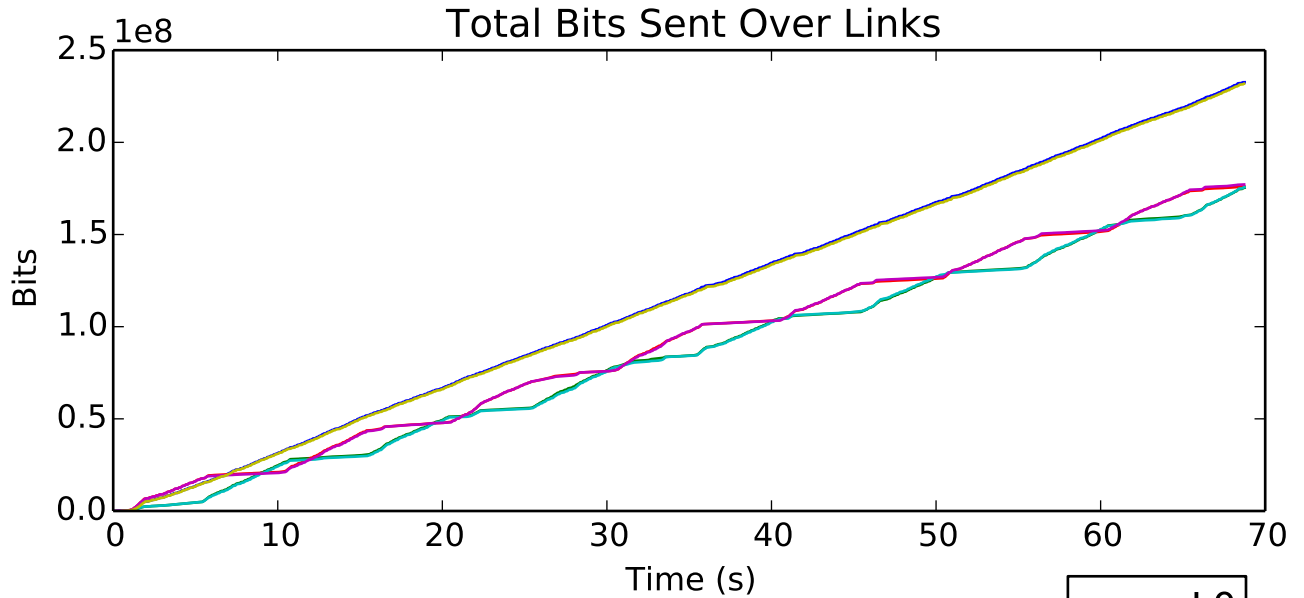

average Rate (bits/sec) is 3158675.4349

average Total Bits is 109109248.0

average Buffer Occupancy (bits) is 29844.4449562

average Buffer Occupancy (bits) is 103659.372246

L0 average Bits is 116561551.145
 L1 average Bits is 84897350.4619
 L2 average Bits is 91270770.7483
 L3 average Bits is 84913116.8233
 L4 average Bits is 91568937.1095
 L5 average Bits is 116014246.794

average Total Bits is 162283520.0

average Buffer Occupancy (bits) is 73054.6364831

Number of Packets Dropped on L5/R4 endpoint

Number of Packets Dropped on L5/H2 endpoint

average Rate (bits/sec) is 197417.214681