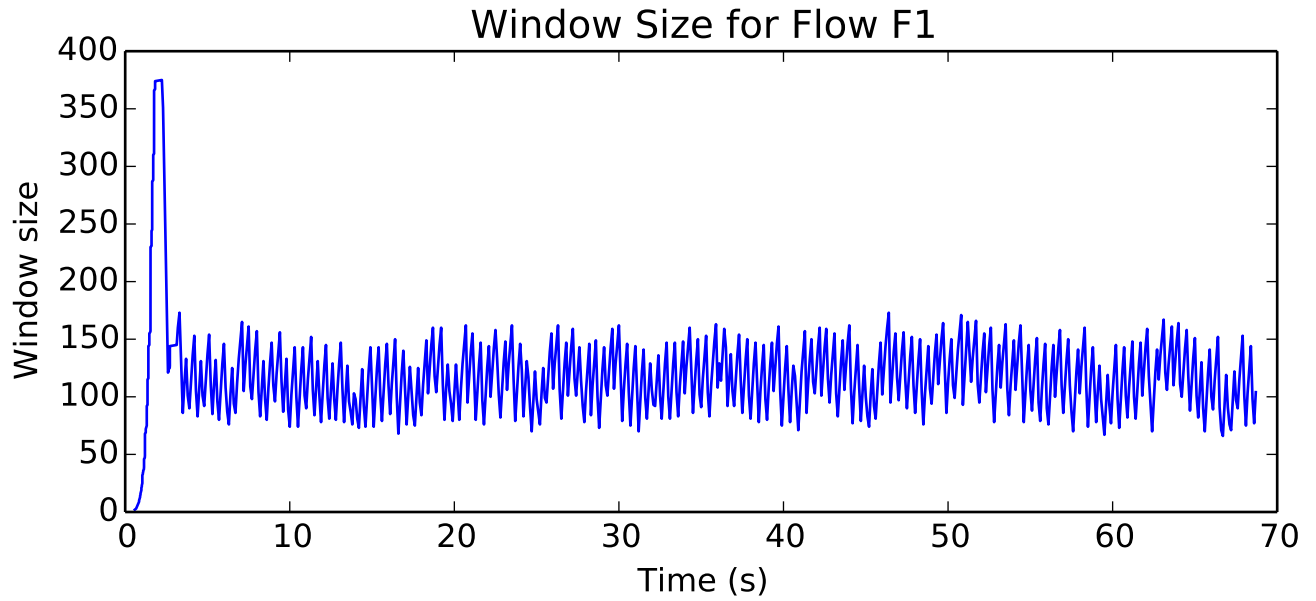

average Delay (seconds) is 0.189638900173

Rate of Data Received by H1

average Rate (bits/sec) is 196670.909615

average Window size is 142.709829868

average Buffer Occupancy (bits) is 12235.621705

average Buffer Occupancy (bits) is 84447.8706275

Number of Packets Dropped on L1/R2 endpoint

average Number of data packets received is 13319.0

average Total Bits is 6819328.0

Buffer Occupancy for L4/R4 endpoint

average Buffer Occupancy (bits) is 27060.574746