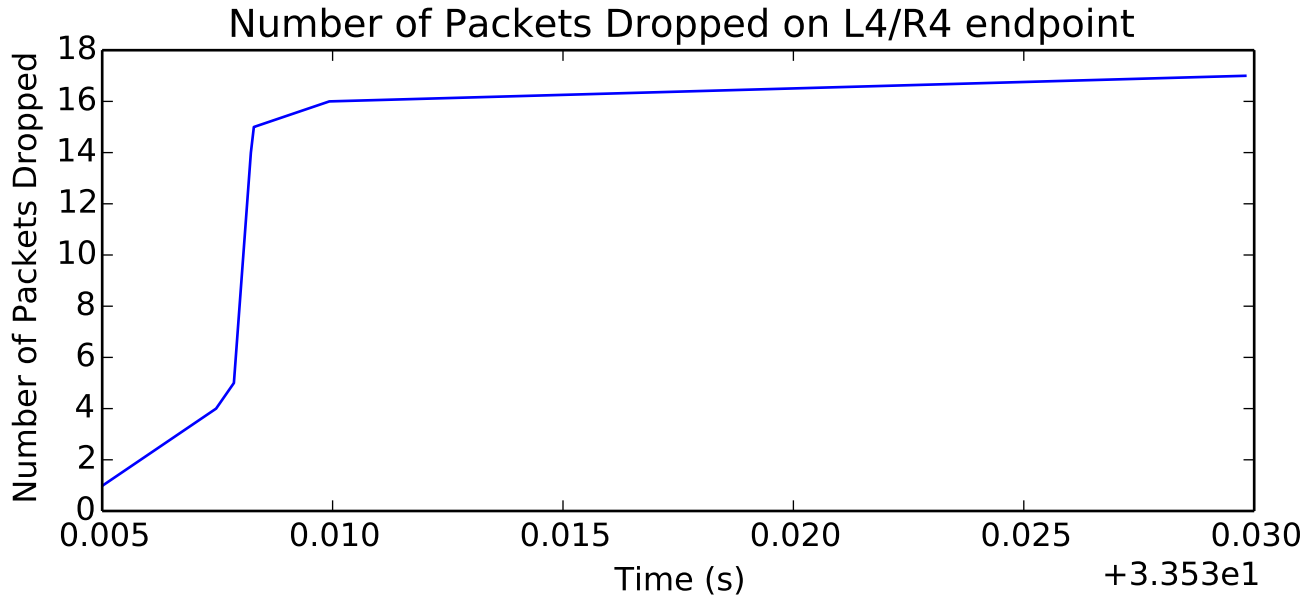

average Number of Packets Dropped is 9.0