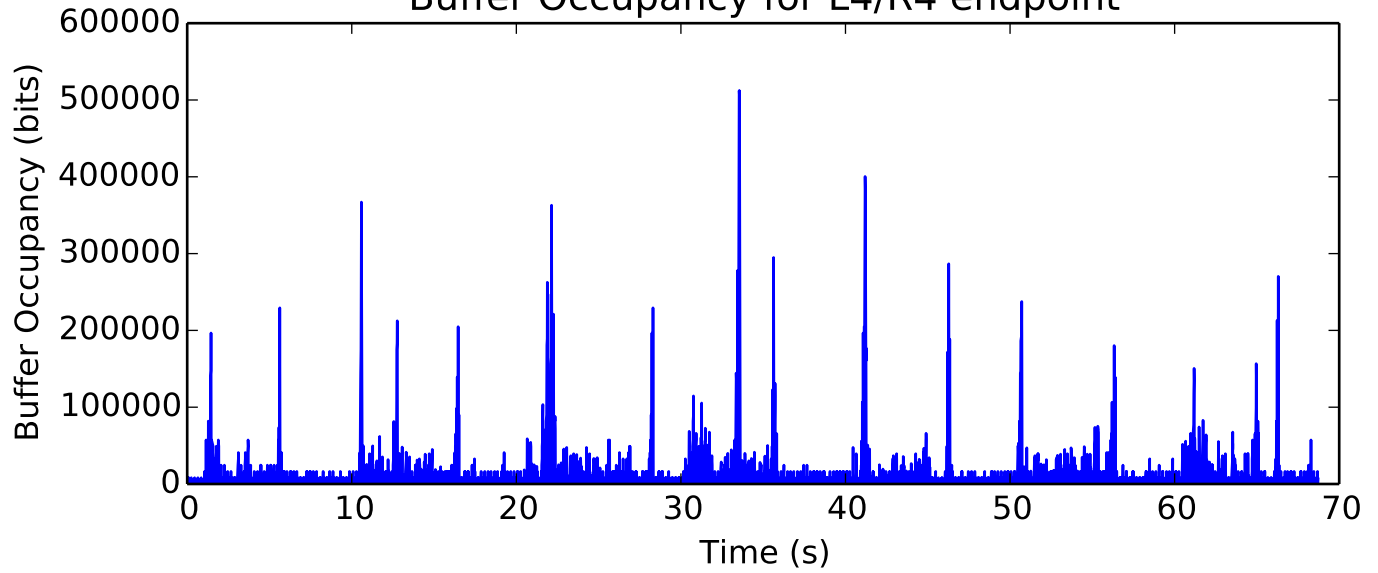

Number of Packets Dropped on L1/R2 endpoint

average Number of data packets received is 13319.0

average Total Bits is 6819328.0

Buffer Occupancy for L4/R4 endpoint

average Buffer Occupancy (bits) is 27060.574746

Rate of Sending Data Over Links

L0 average Rate (bits/second) is 3369181.69338
L1 average Rate (bits/second) is 2527737.53275
L2 average Rate (bits/second) is 2561326.90006
L3 average Rate (bits/second) is 2531210.77266
L4 average Rate (bits/second) is 2574800.85455
L5 average Rate (bits/second) is 3356007.19298