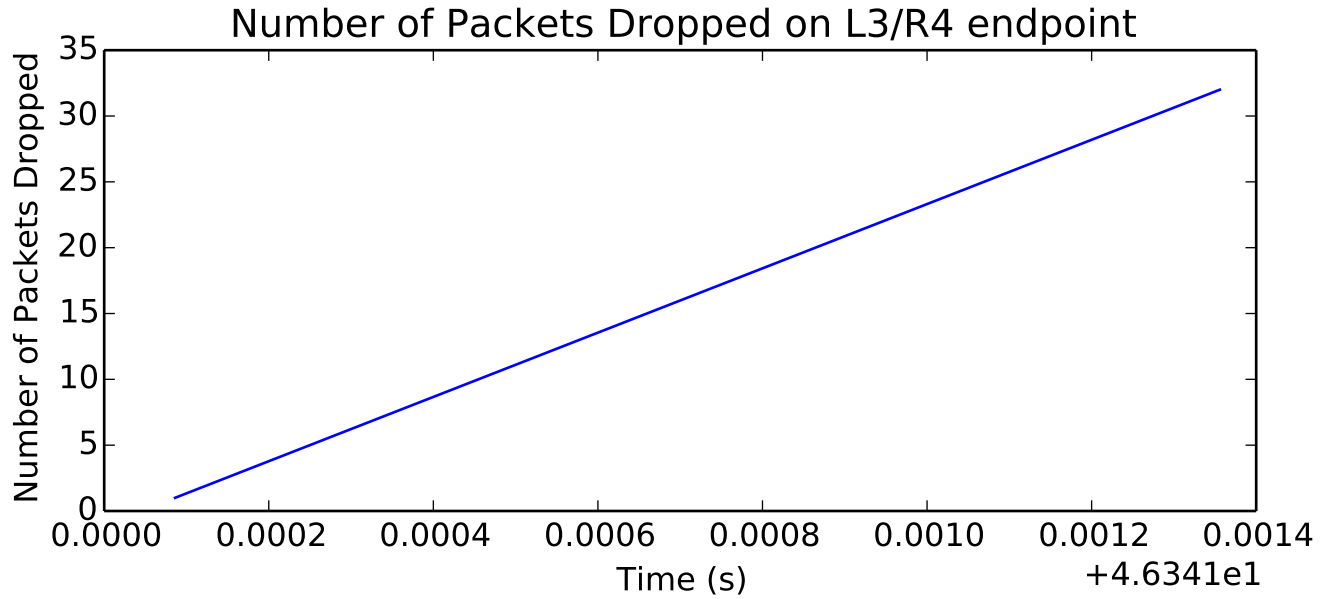

average Number of Packets Dropped is 16.5