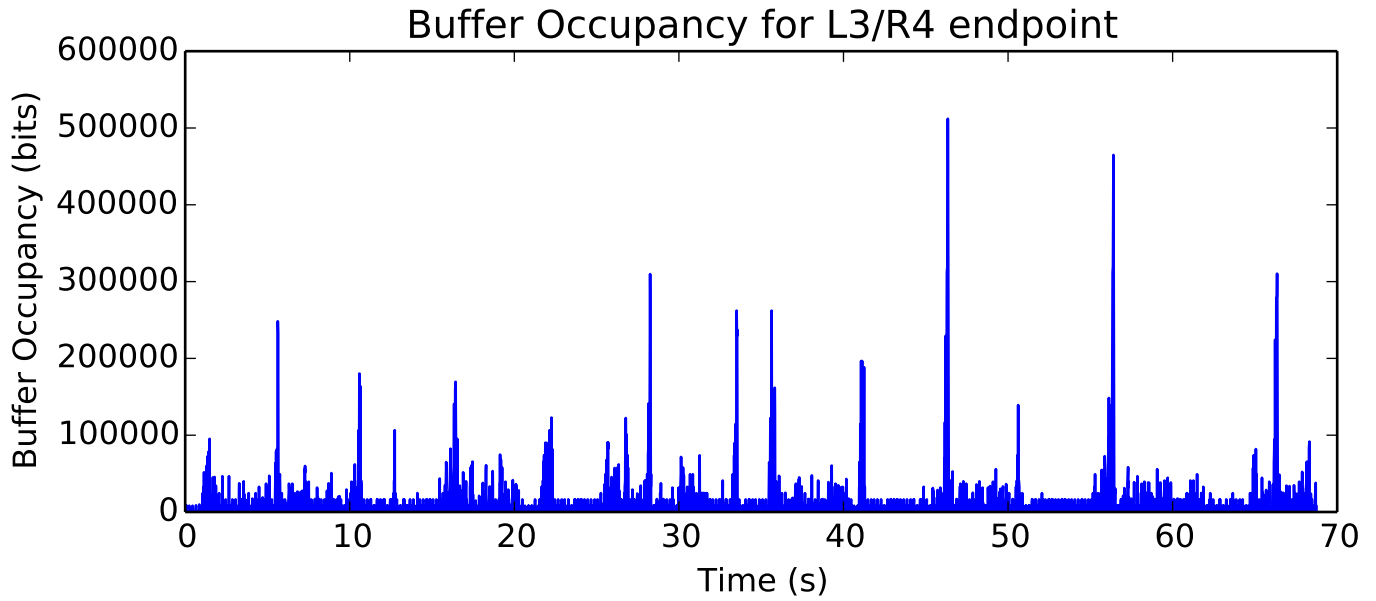

average Total Bits is 162283520.0

average Buffer Occupancy (bits) is 73054.6364831

Number of Packets Dropped on L5/R4 endpoint

Number of Packets Dropped on L5/H2 endpoint

average Rate (bits/sec) is 197417.214681

average Buffer Occupancy (bits) is 94986.5991232

Number of Packets Dropped on L2/R3 endpoint

average Buffer Occupancy (bits) is 86974.2686841

average Buffer Occupancy (bits) is 22553.9882173

average Rate (bits/sec) is 4791964.41911