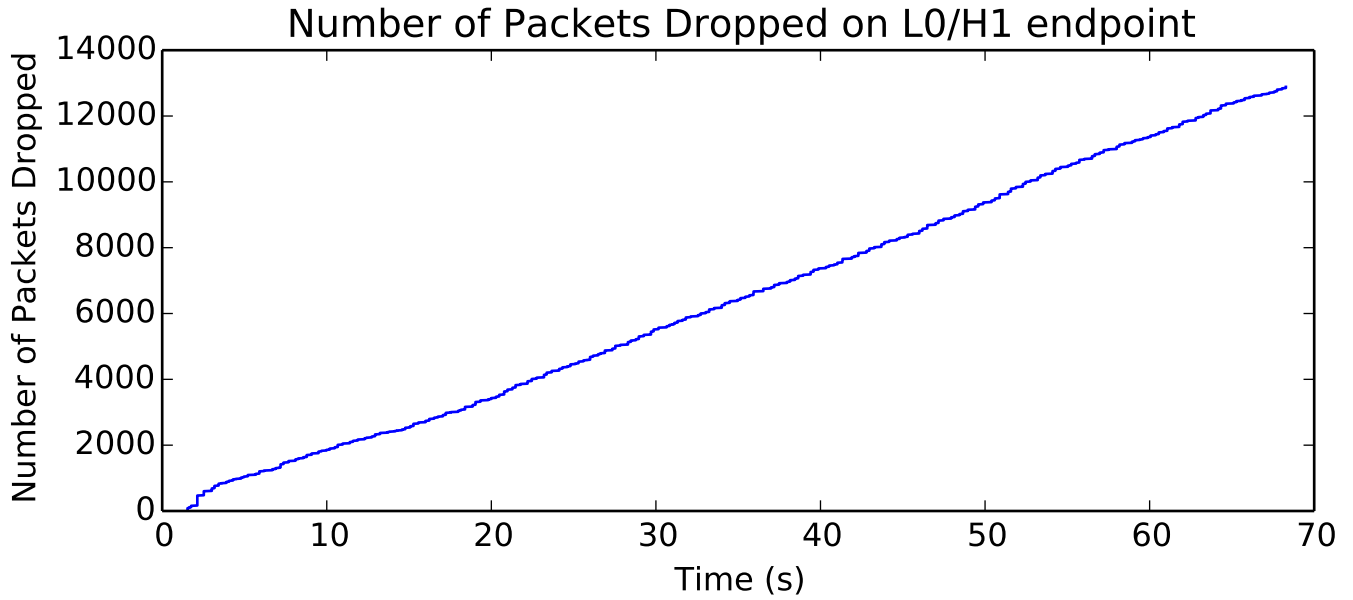

average Total Bits is 6804224.0

average Buffer Occupancy (bits) is 26476.086185

average Number of Packets Dropped is 16.5

average Number of Packets Dropped is 15.5

average Number of Packets Dropped is 47.0

average Number of Packets Dropped is 6443.0

average Buffer Occupancy (bits) is 213314.666866

average Buffer Occupancy (bits) is 11703.5257724

average Rate (packets / second) is 385.580497424

average Number of Packets Dropped is 21.5