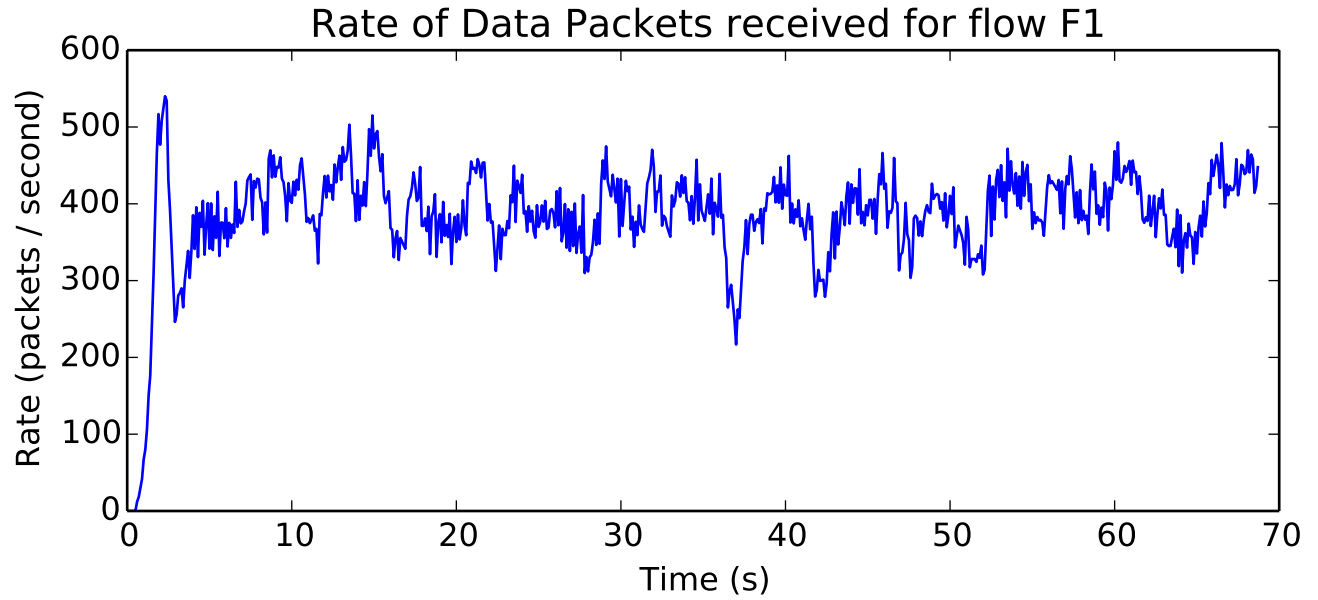

average Total Bits is 6804224.0

average Buffer Occupancy (bits) is 26476.086185

average Number of Packets Dropped is 16.5

average Number of Packets Dropped is 15.5

average Number of Packets Dropped is 47.0

average Number of Packets Dropped is 6443.0

average Buffer Occupancy (bits) is 213314.666866

average Buffer Occupancy (bits) is 11703.5257724

average Rate (packets / second) is 385.580497424

average Number of Packets Dropped is 21.5