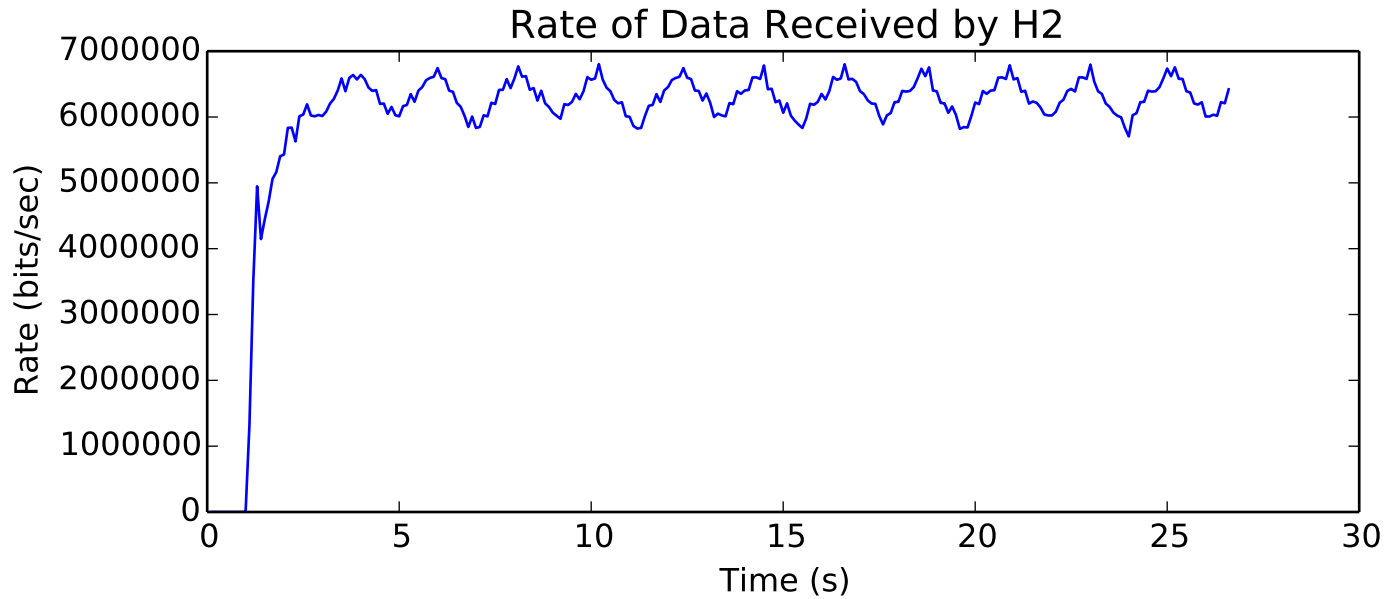

average Rate (packets / second) is 730.950074408

average Window size is 49.9576099912

average Total Bits is 5016576.0

average Total Bits is 80265216.0

average Rate (bits/sec) is 5987943.00955

average Total Bits is 5016576.0

average Rate (bits/sec) is 6030305.90422

average Buffer Occupancy (bits) is 200836.108803

average Rate (bits/sec) is 374246.438097

average Buffer Occupancy (bits) is 12553.5371268

average Delay (seconds) is 0.0627110791486

L1 average Bits is 85373808.4858

average Rate (bits/sec) is 373028.913067

average Number of data packets received is 9798.0

average Total Bits is 80613376.0

L1 average Rate (bits/second) is 6361419.73428

Number of Packets Dropped on L1/H2 endpoint

average Number of Packets Dropped is 43.0