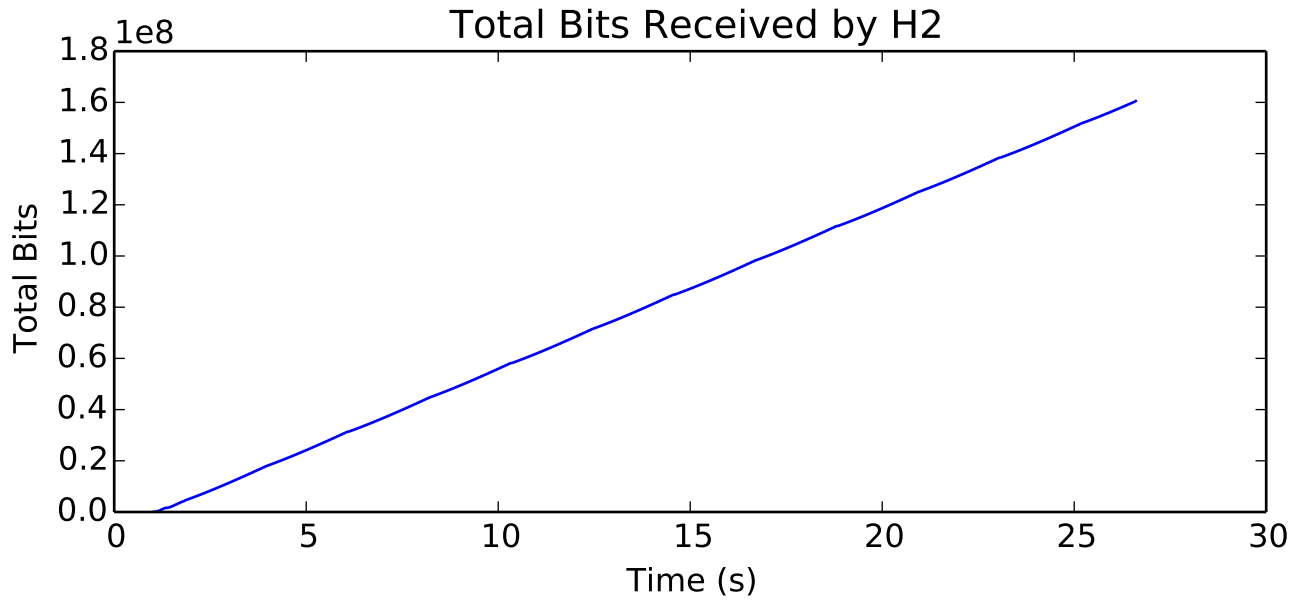

average Rate (packets / second) is 730.950074408

average Window size is 49.9576099912

average Total Bits is 5016576.0

average Total Bits is 80265216.0

average Rate (bits/sec) is 5987943.00955

average Total Bits is 5016576.0

average Rate (bits/sec) is 6030305.90422

average Buffer Occupancy (bits) is 200836.108803

average Rate (bits/sec) is 374246.438097

average Buffer Occupancy (bits) is 12553.5371268

average Delay (seconds) is 0.0627110791486

L1 average Bits is 85373808.4858

average Rate (bits/sec) is 373028.913067

average Number of data packets received is 9798.0

average Total Bits is 80613376.0

L1 average Rate (bits/second) is 6361419.73428

Number of Packets Dropped on L1/H2 endpoint

average Number of Packets Dropped is 43.0