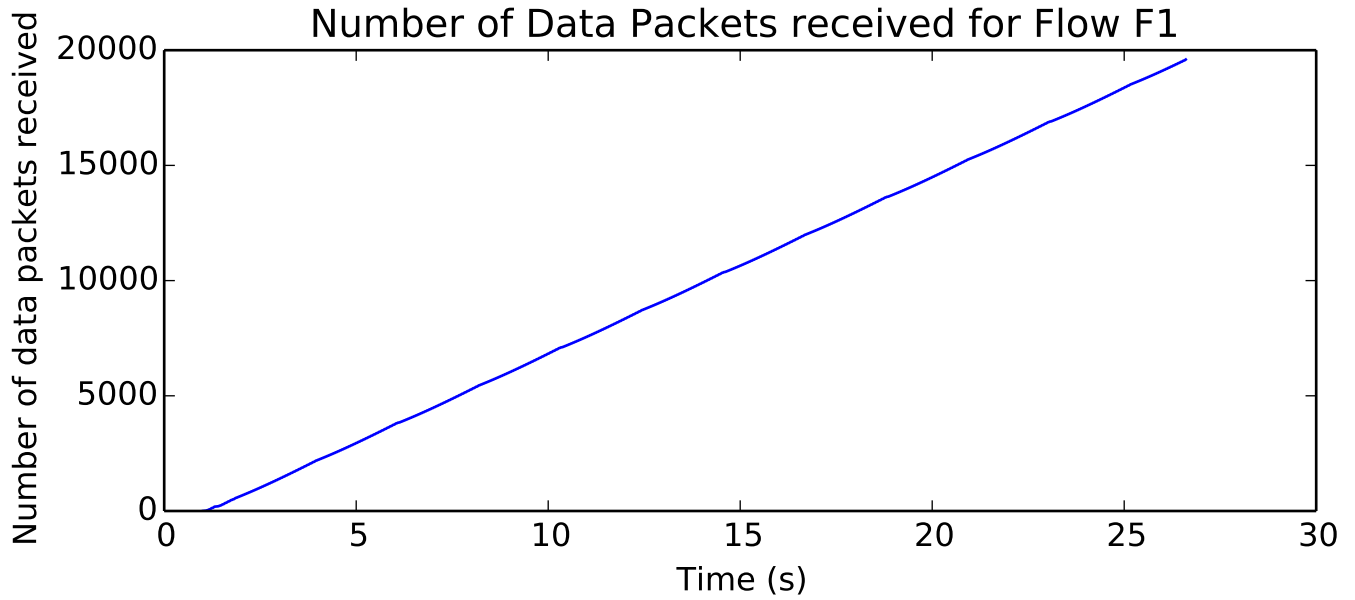

average Rate (packets / second) is 730.950074408

average Window size is 49.9576099912

average Total Bits is 5016576.0

average Total Bits is 80265216.0

average Rate (bits/sec) is 5987943.00955

average Total Bits is 5016576.0

average Rate (bits/sec) is 6030305.90422

average Buffer Occupancy (bits) is 200836.108803

average Rate (bits/sec) is 374246.438097

average Buffer Occupancy (bits) is 12553.5371268

average Delay (seconds) is 0.0627110791486

L1 average Bits is 85373808.4858

average Rate (bits/sec) is 373028.913067

average Number of data packets received is 9798.0

average Total Bits is 80613376.0

L1 average Rate (bits/second) is 6361419.73428

Number of Packets Dropped on L1/H2 endpoint