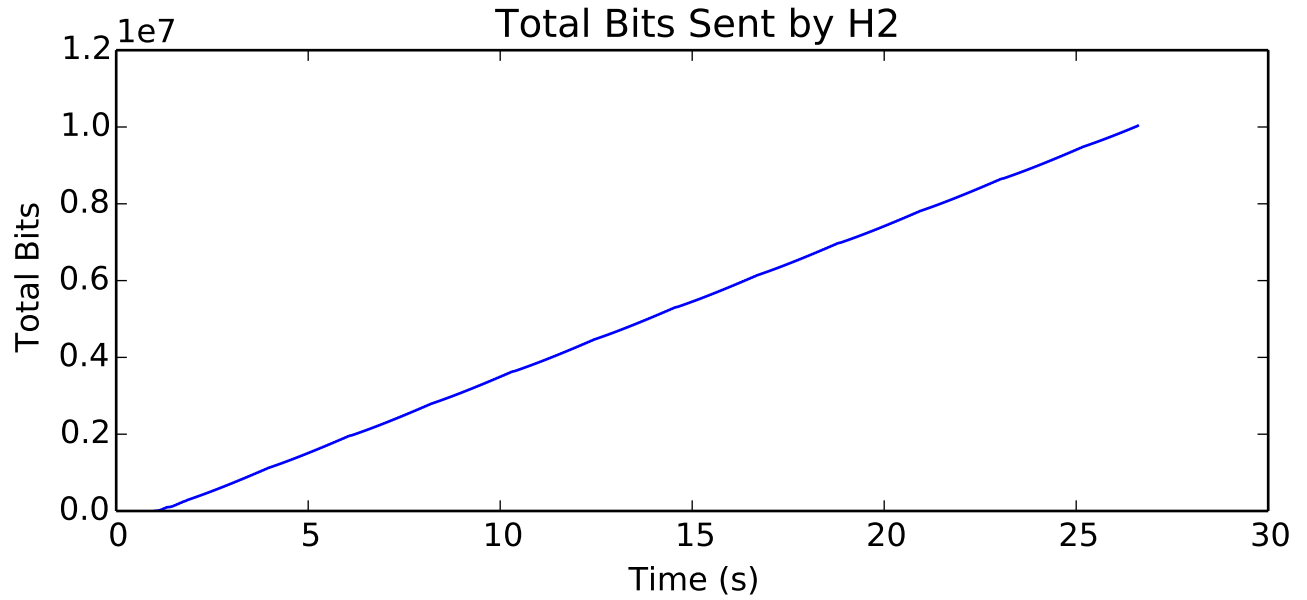

average Rate (packets / second) is 730.950074408

average Window size is 49.9576099912

average Total Bits is 5016576.0

average Total Bits is 80265216.0

average Rate (bits/sec) is 5987943.00955

average Total Bits is 5016576.0

average Rate (bits/sec) is 6030305.90422

average Buffer Occupancy (bits) is 200836.108803

average Rate (bits/sec) is 374246.438097

average Buffer Occupancy (bits) is 12553.5371268

average Delay (seconds) is 0.0627110791486

average Number of Packets Dropped is 43.0