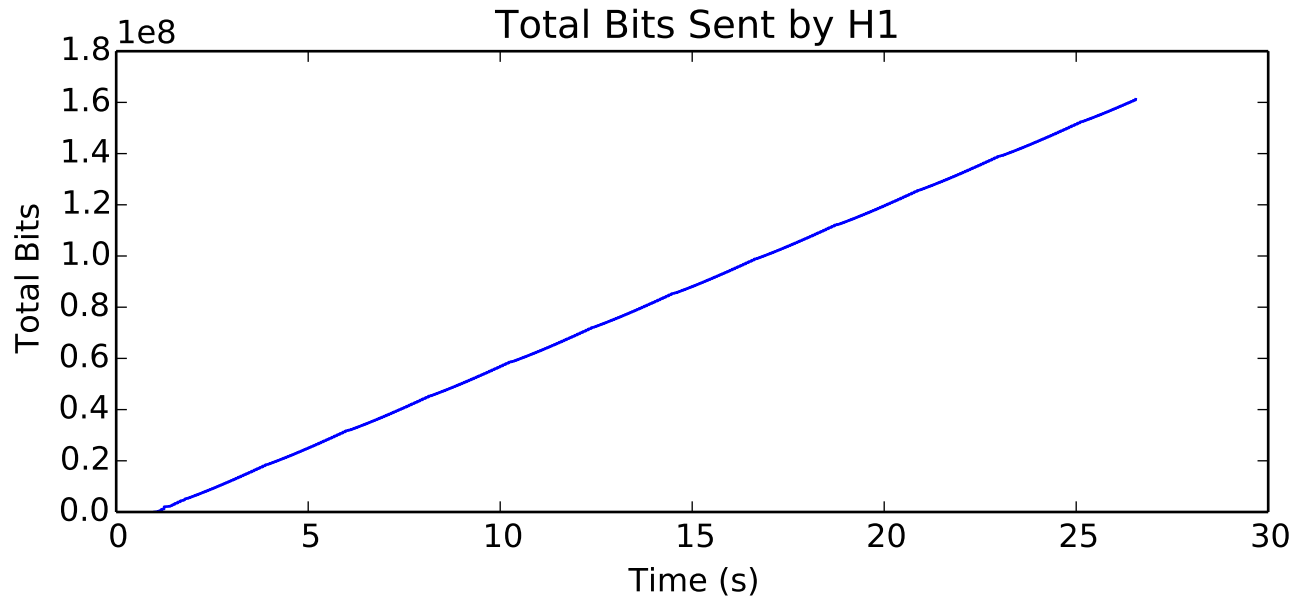

average Rate (packets / second) is 730.950074408

average Window size is 49.9576099912

average Total Bits is 5016576.0

average Total Bits is 80265216.0

average Rate (bits/sec) is 5987943.00955

average Total Bits is 5016576.0

average Rate (bits/sec) is 6030305.90422

average Buffer Occupancy (bits) is 200836.108803

average Rate (bits/sec) is 374246.438097

average Buffer Occupancy (bits) is 12553.5371268

average Delay (seconds) is 0.0627110791486

L1 average Bits is 85373808.4858

average Rate (bits/sec) is 373028.913067

average Number of data packets received is 9798.0

average Total Bits is 80613376.0

L1 average Rate (bits/second) is 6361419.73428

Number of Packets Dropped on L1/H2 endpoint