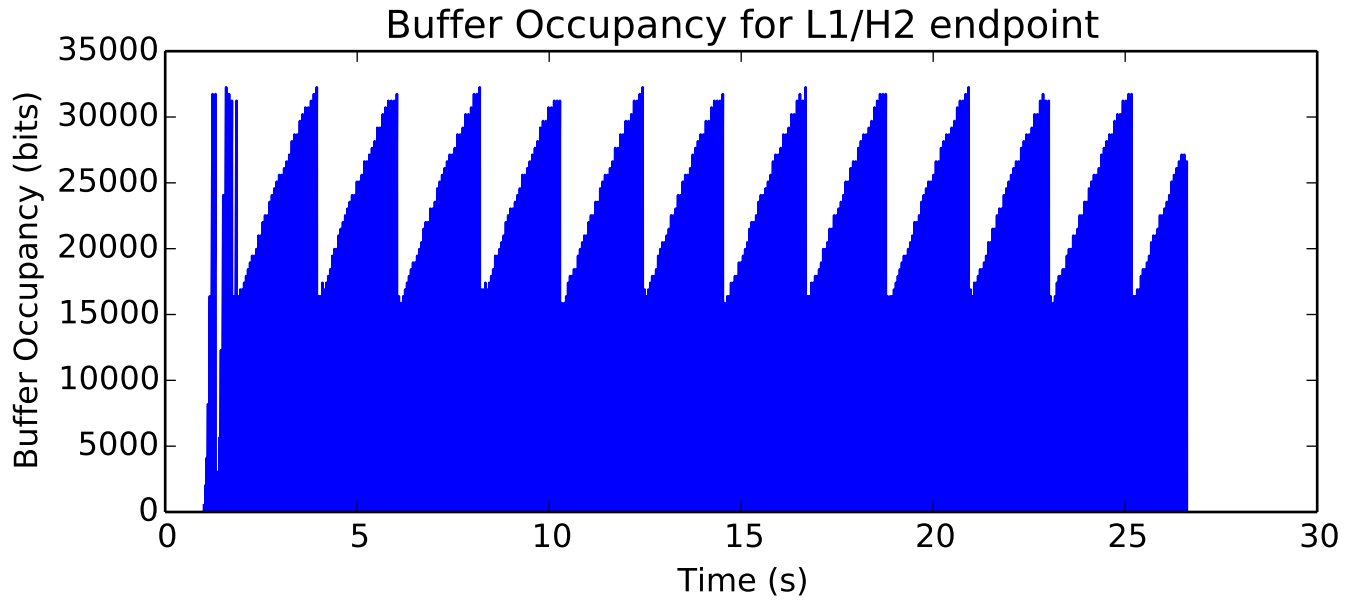

average Rate (packets / second) is 730.950074408

average Window size is 49.9576099912

average Total Bits is 5016576.0

average Total Bits is 80265216.0

average Rate (bits/sec) is 5987943.00955

average Total Bits is 5016576.0

average Rate (bits/sec) is 6030305.90422

average Buffer Occupancy (bits) is 200836.108803

average Rate (bits/sec) is 374246.438097

average Buffer Occupancy (bits) is 12553.5371268

average Delay (seconds) is 0.0627110791486

L1 average Bits is 85373808.4858

average Rate (bits/sec) is 373028.913067

average Number of data packets received is 9798.0

average Total Bits is 80613376.0

L1 average Rate (bits/second) is 6361419.73428

Number of Packets Dropped on L1/H2 endpoint