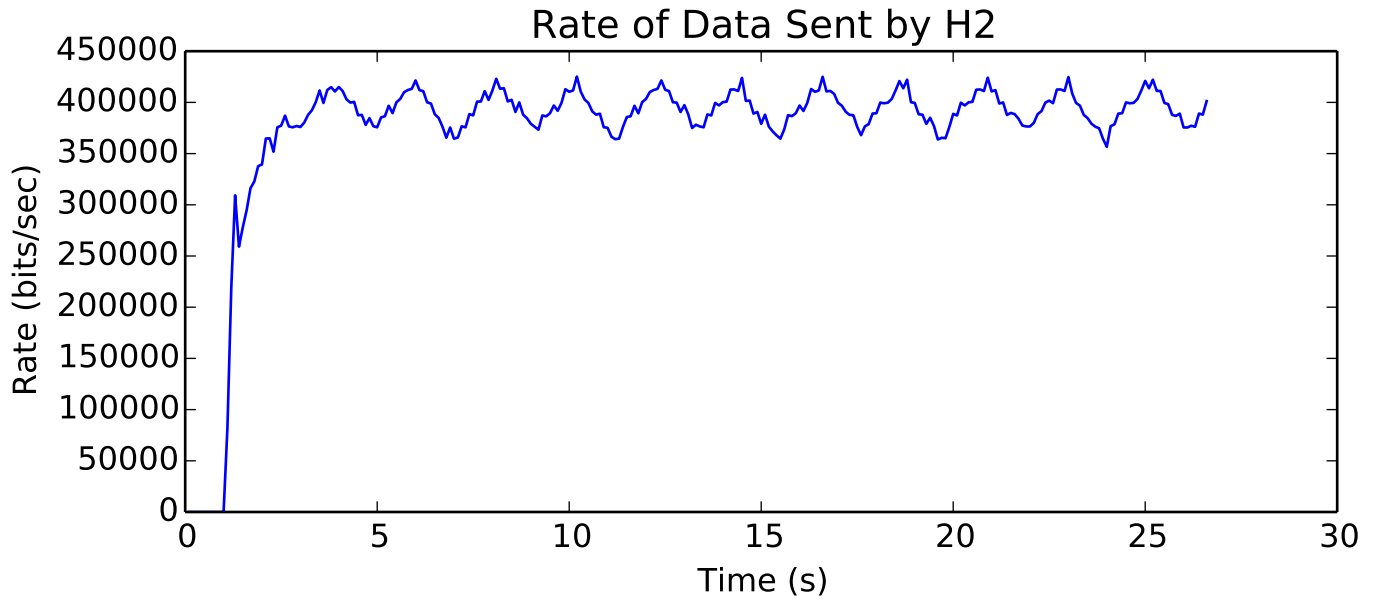

average Rate (packets / second) is 730.950074408

average Window size is 49.9576099912

average Total Bits is 5016576.0

average Total Bits is 80265216.0

average Rate (bits/sec) is 5987943.00955

average Total Bits is 5016576.0

average Rate (bits/sec) is 6030305.90422

average Buffer Occupancy (bits) is 200836.108803

average Rate (bits/sec) is 374246.438097

average Buffer Occupancy (bits) is 12553.5371268

average Delay (seconds) is 0.0627110791486

L1 average Bits is 85373808.4858

average Rate (bits/sec) is 373028.913067

average Number of data packets received is 9798.0

average Total Bits is 80613376.0

L1 average Rate (bits/second) is 6361419.73428

Number of Packets Dropped on L1/H2 endpoint

average Number of Packets Dropped is 43.0