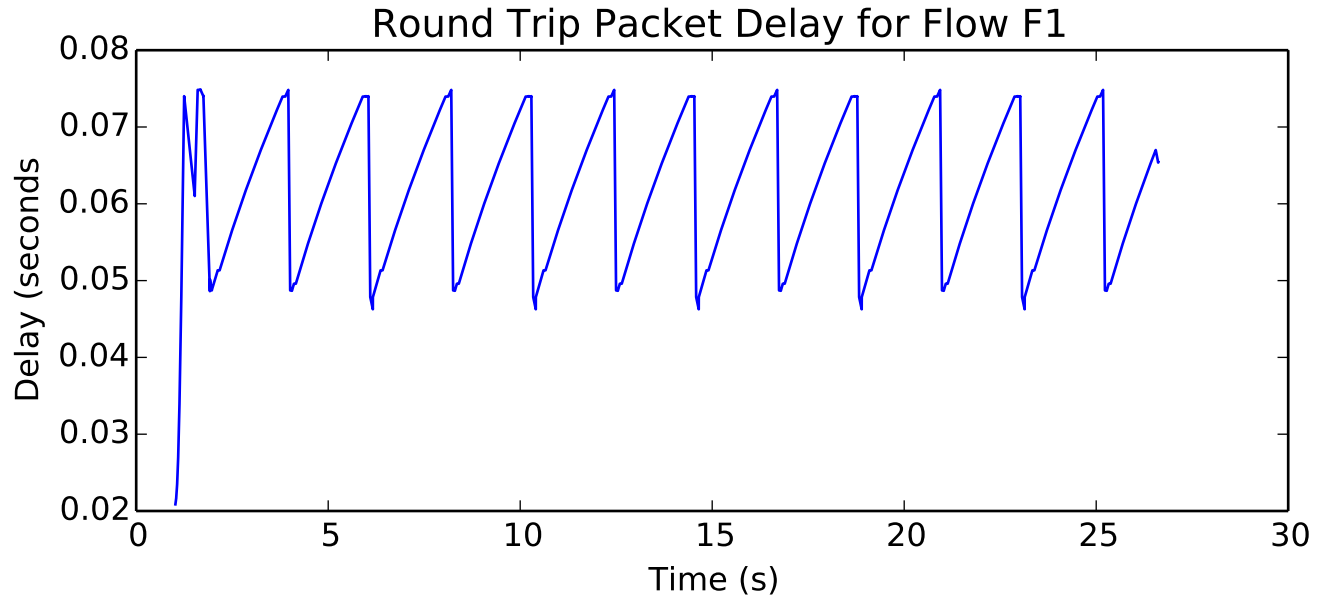

average Rate (bits/sec) is 6030305.90422

average Buffer Occupancy (bits) is 200836.108803

average Rate (bits/sec) is 374246.438097

average Buffer Occupancy (bits) is 12553.5371268

average Delay (seconds) is 0.0627110791486