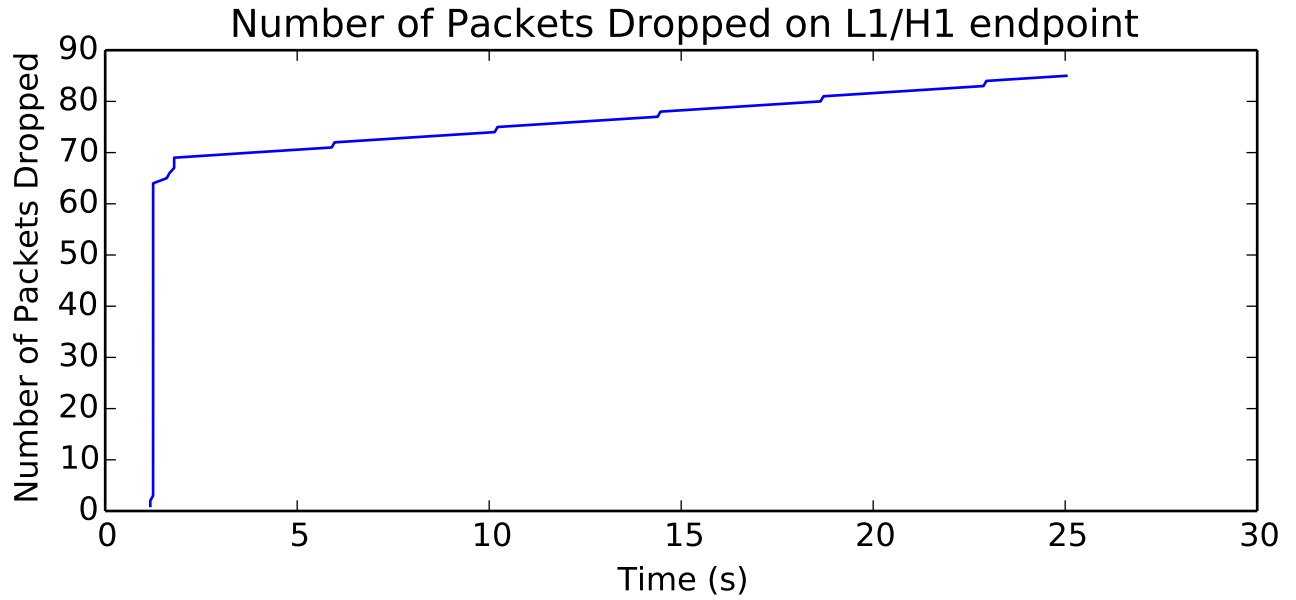

L1 average Bits is 85373808.4858

average Rate (bits/sec) is 373028.913067

average Number of data packets received is 9798.0

average Total Bits is 80613376.0

L1 average Rate (bits/second) is 6361419.73428

Number of Packets Dropped on L1/H2 endpoint

average Number of Packets Dropped is 43.0