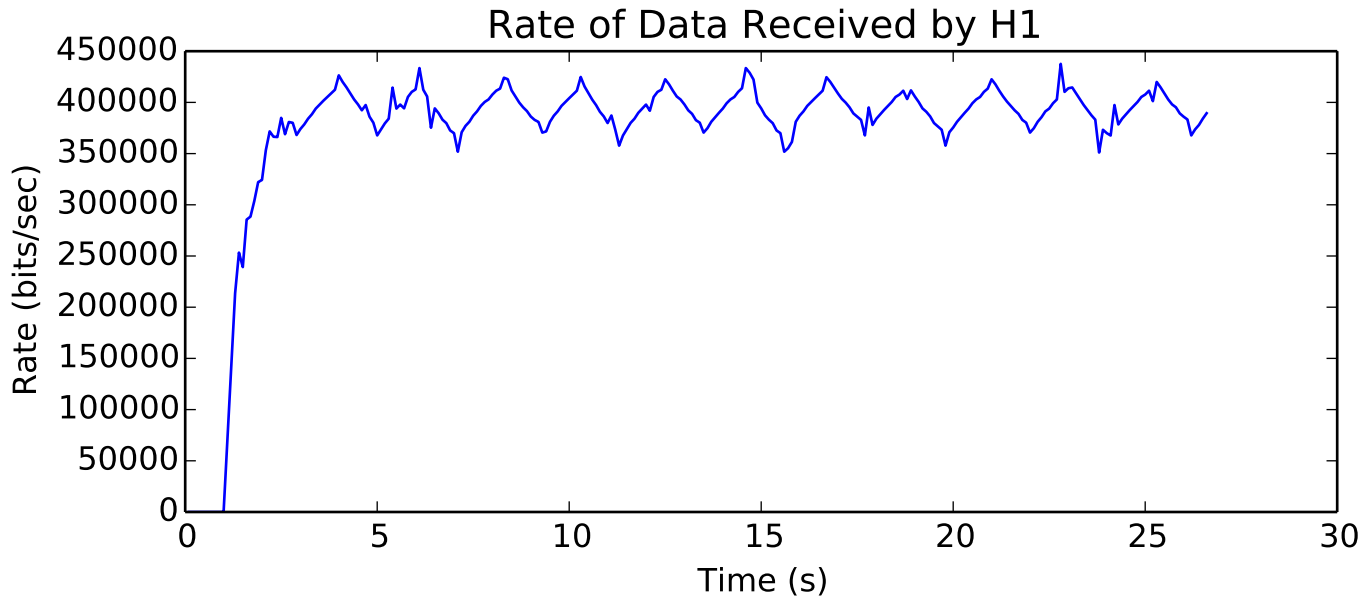

average Rate (packets / second) is 730.950074408

average Window size is 49.9576099912

average Total Bits is 5016576.0

average Total Bits is 80265216.0

average Rate (bits/sec) is 5987943.00955

average Total Bits is 5016576.0

average Rate (bits/sec) is 6030305.90422

average Buffer Occupancy (bits) is 200836.108803

average Rate (bits/sec) is 374246.438097

average Buffer Occupancy (bits) is 12553.5371268

average Delay (seconds) is 0.0627110791486

L1 average Bits is 85373808.4858

average Rate (bits/sec) is 373028.913067

average Number of data packets received is 9798.0

average Total Bits is 80613376.0

L1 average Rate (bits/second) is 6361419.73428

Number of Packets Dropped on L1/H2 endpoint