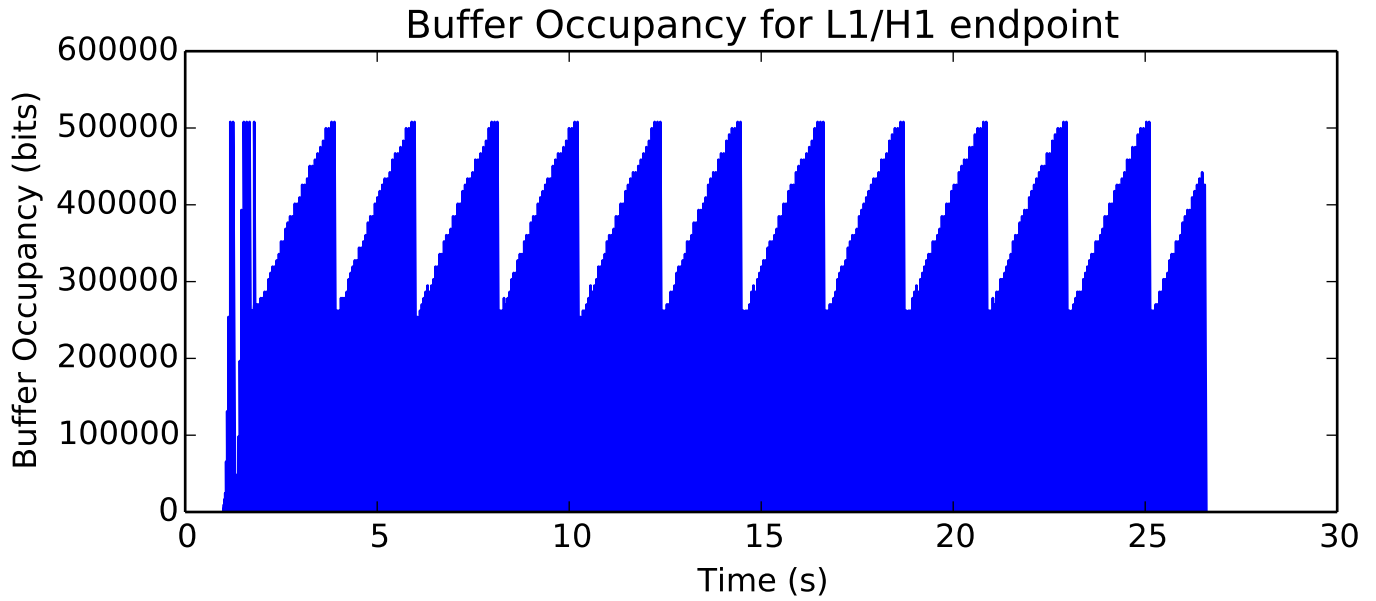

average Rate (packets / second) is 730.950074408

average Window size is 49.9576099912

average Total Bits is 5016576.0

average Total Bits is 80265216.0

average Rate (bits/sec) is 5987943.00955

average Total Bits is 5016576.0

average Rate (bits/sec) is 6030305.90422

average Buffer Occupancy (bits) is 200836.108803

average Rate (bits/sec) is 374246.438097

average Buffer Occupancy (bits) is 12553.5371268

average Delay (seconds) is 0.0627110791486

L1 average Bits is 85373808.4858

average Rate (bits/sec) is 373028.913067

average Number of data packets received is 9798.0

average Total Bits is 80613376.0

L1 average Rate (bits/second) is 6361419.73428

Number of Packets Dropped on L1/H2 endpoint

average Number of Packets Dropped is 43.0