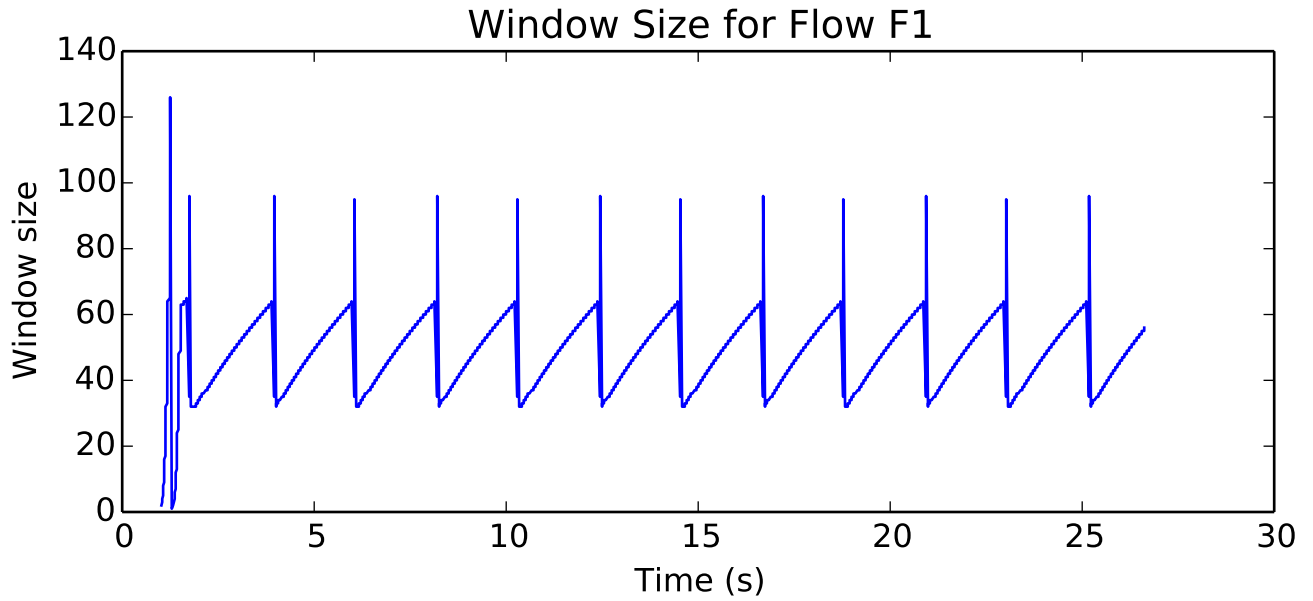

average Rate (packets / second) is 730.950074408

average Window size is 49.9576099912

average Total Bits is 5016576.0

average Total Bits is 80265216.0

average Rate (bits/sec) is 5987943.00955

average Total Bits is 5016576.0

average Rate (bits/sec) is 6030305.90422

average Buffer Occupancy (bits) is 200836.108803

average Rate (bits/sec) is 374246.438097

average Buffer Occupancy (bits) is 12553.5371268

average Delay (seconds) is 0.0627110791486