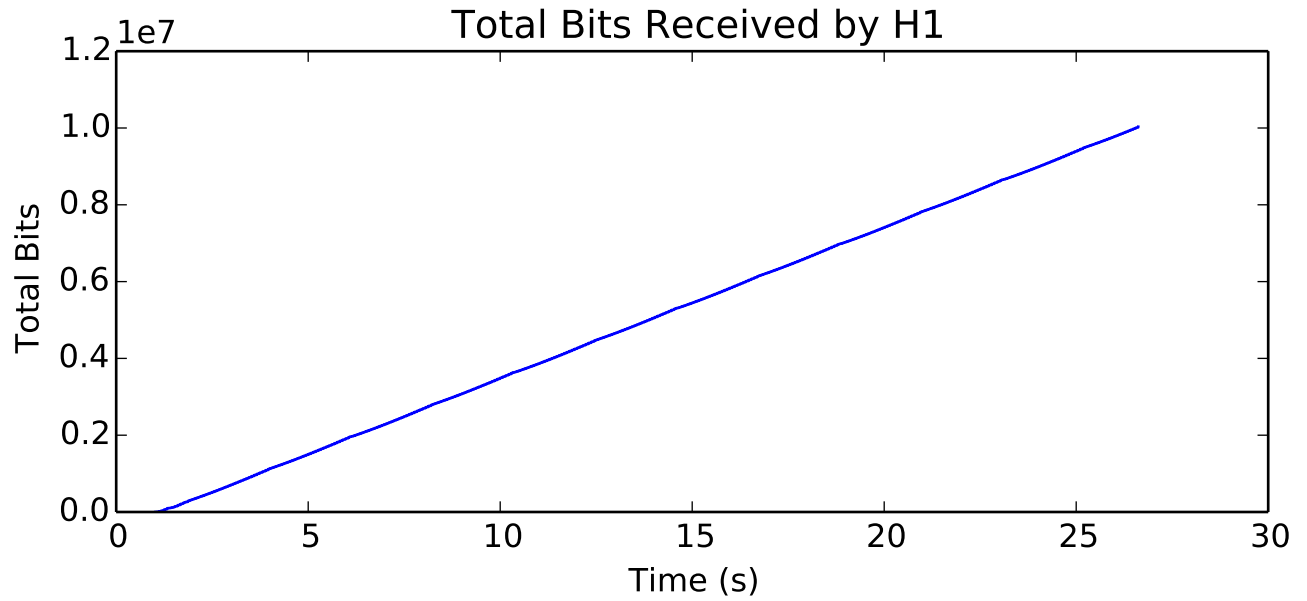

average Rate (packets / second) is 730.950074408

average Window size is 49.9576099912

average Total Bits is 5016576.0

average Total Bits is 80265216.0

average Rate (bits/sec) is 5987943.00955

average Total Bits is 5016576.0

average Rate (bits/sec) is 6030305.90422

average Buffer Occupancy (bits) is 200836.108803

average Rate (bits/sec) is 374246.438097

average Buffer Occupancy (bits) is 12553.5371268

average Delay (seconds) is 0.0627110791486

L1 average Bits is 85373808.4858

average Rate (bits/sec) is 373028.913067

average Number of data packets received is 9798.0

average Total Bits is 80613376.0

L1 average Rate (bits/second) is 6361419.73428

Number of Packets Dropped on L1/H2 endpoint

average Number of Packets Dropped is 43.0