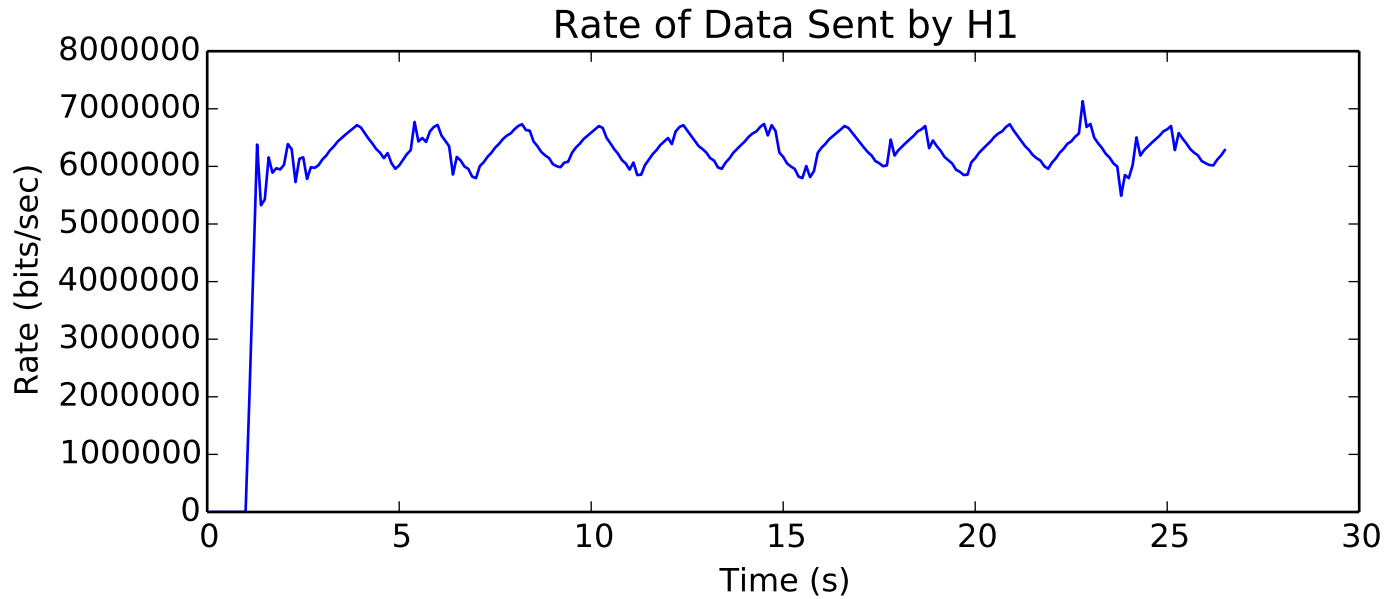

average Rate (packets / second) is 730.950074408

average Window size is 49.9576099912

average Total Bits is 5016576.0

average Total Bits is 80265216.0

average Rate (bits/sec) is 5987943.00955

average Total Bits is 5016576.0

average Rate (bits/sec) is 6030305.90422

average Buffer Occupancy (bits) is 200836.108803

average Rate (bits/sec) is 374246.438097

average Buffer Occupancy (bits) is 12553.5371268

average Delay (seconds) is 0.0627110791486

L1 average Bits is 85373808.4858

average Rate (bits/sec) is 373028.913067

average Number of data packets received is 9798.0

average Total Bits is 80613376.0

L1 average Rate (bits/second) is 6361419.73428

Number of Packets Dropped on L1/H2 endpoint

average Number of Packets Dropped is 43.0