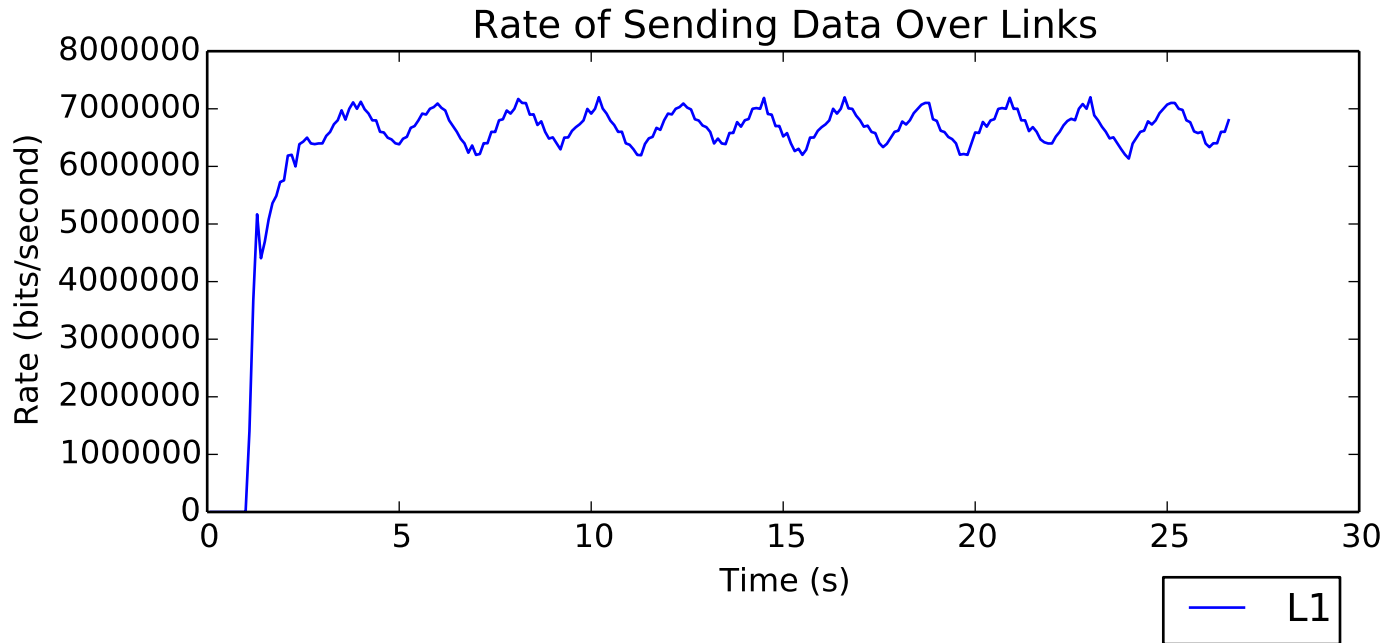

L1 average Bits is 85373808.4858

average Rate (bits/sec) is 373028.913067

average Number of data packets received is 9798.0

average Total Bits is 80613376.0

L1 average Rate (bits/second) is 6361419.73428

Number of Packets Dropped on L1/H2 endpoint

average Number of Packets Dropped is 43.0