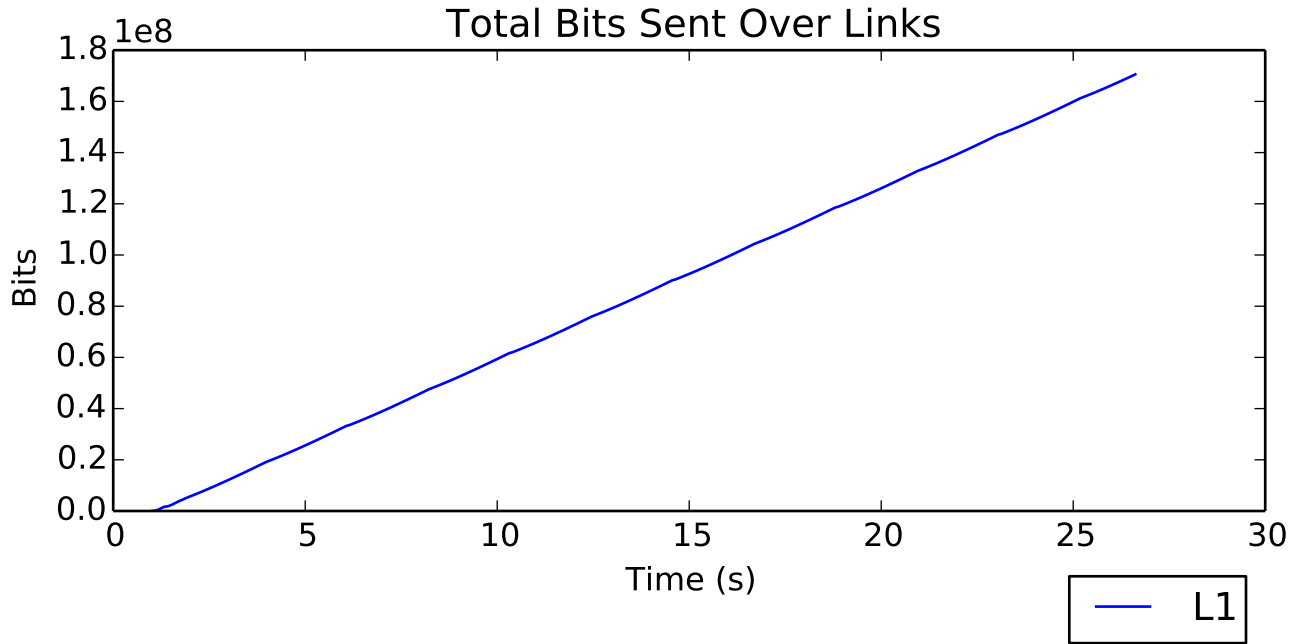

average Rate (packets / second) is 730.950074408

average Window size is 49.9576099912

average Total Bits is 5016576.0

average Total Bits is 80265216.0

average Rate (bits/sec) is 5987943.00955

average Total Bits is 5016576.0

average Rate (bits/sec) is 6030305.90422

average Buffer Occupancy (bits) is 200836.108803

average Rate (bits/sec) is 374246.438097

average Buffer Occupancy (bits) is 12553.5371268

average Delay (seconds) is 0.0627110791486

L1 average Bits is 85373808.4858

average Rate (bits/sec) is 373028.913067

average Number of data packets received is 9798.0

average Total Bits is 80613376.0

L1 average Rate (bits/second) is 6361419.73428

Number of Packets Dropped on L1/H2 endpoint

average Number of Packets Dropped is 43.0