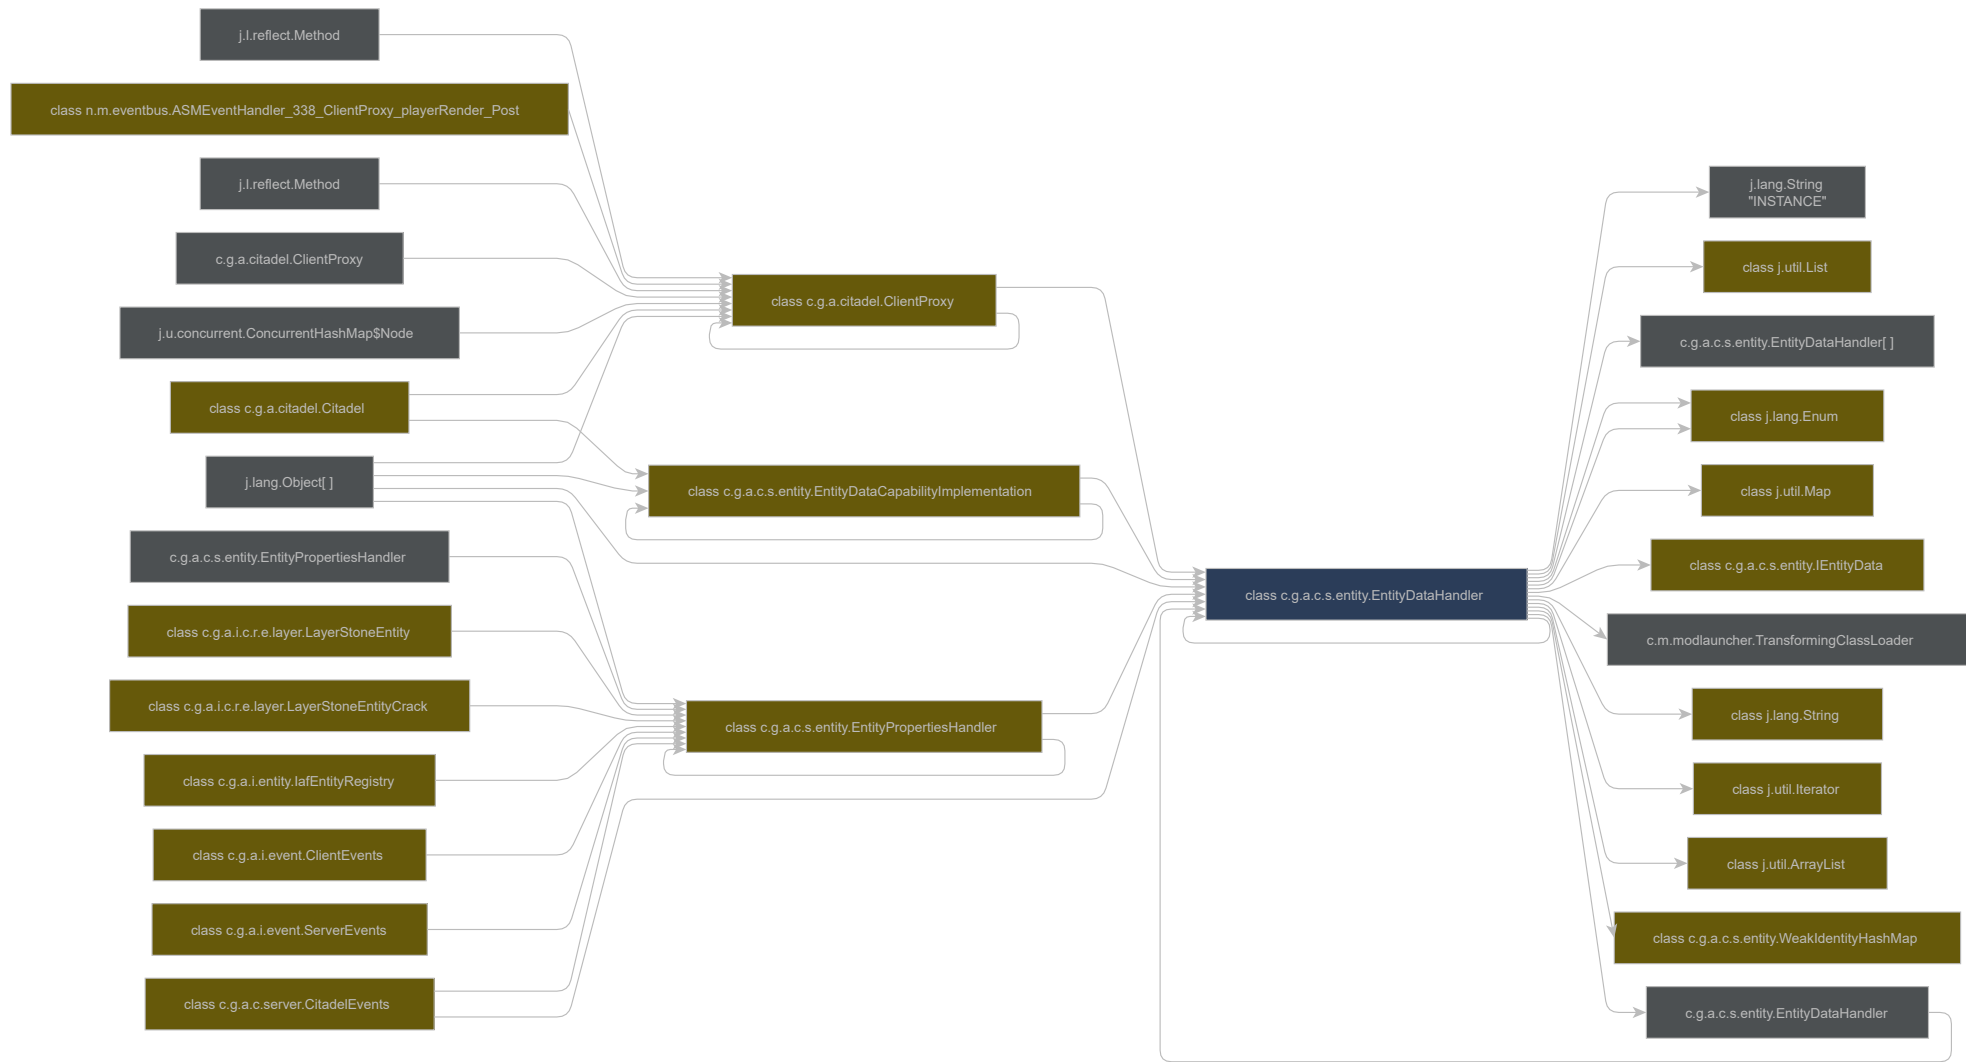

Heap walker - Reference Graph

Session: Local attach
Time of export: Thursday, November 5, 2020 9:45:25 PM EET
JVM time: 25:44

Current object set: 118,145,641 objects in 38,694 classes
Selection steps: [See below](#)

Selection step 1 : All objects after full GC, retaining soft references