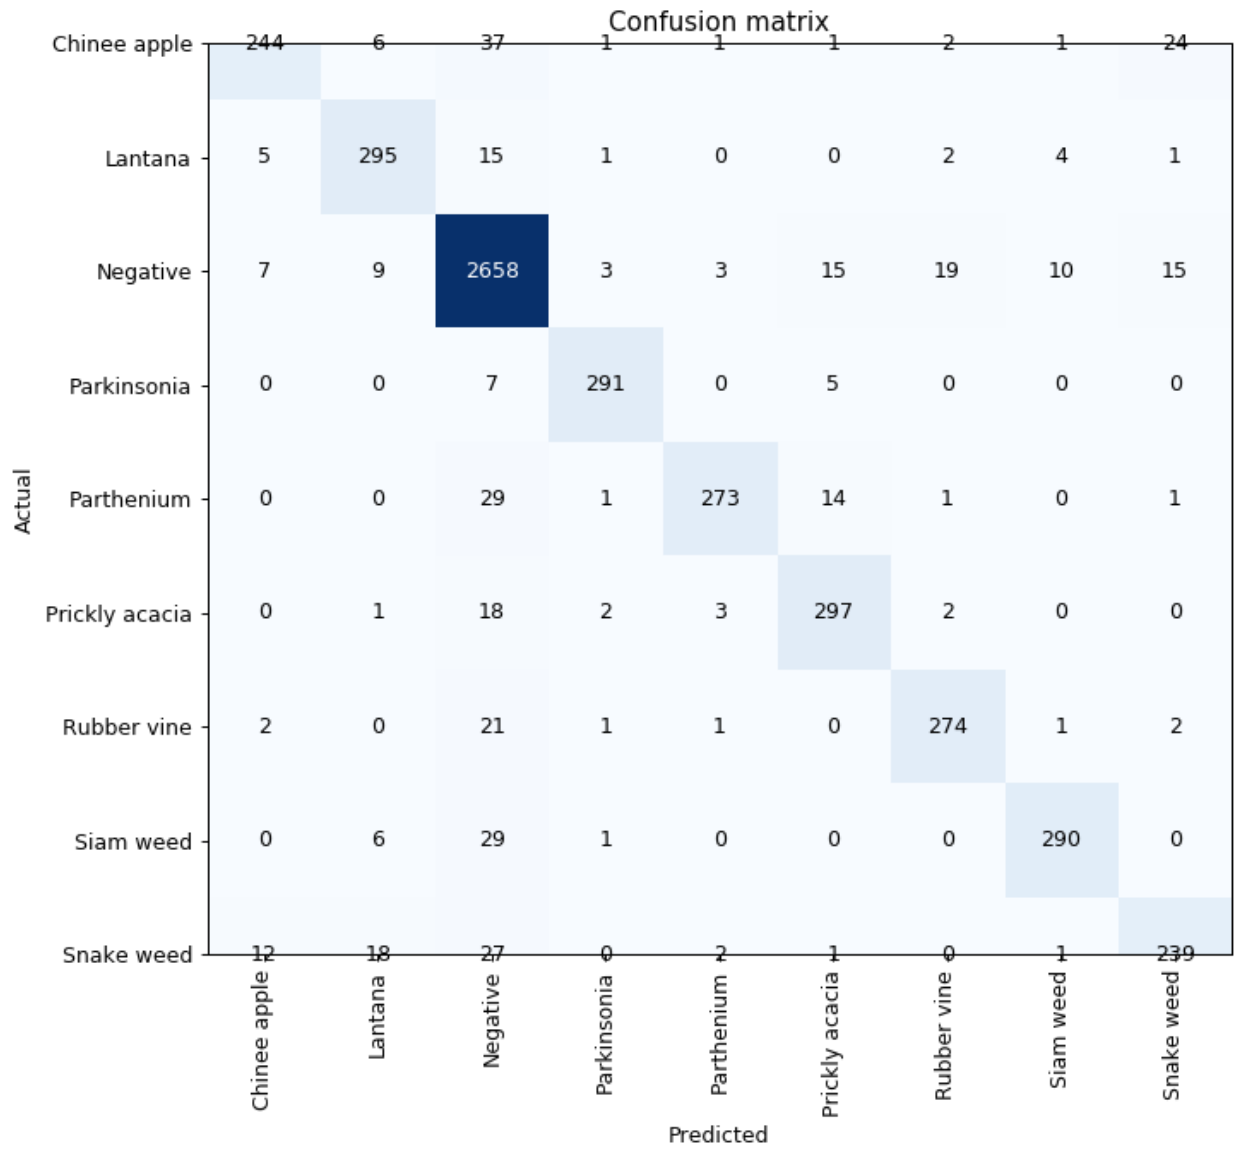

TYPE: RUBBER-VINE
PREDICT: Negative

TYPE: SIAM-WEED
PREDICT: Negative

TYPE: SNAKE-WEED

PREDICT: Lantana

TYPE: SNAKE-WEED

PREDICT: Lantana

epoch	train_loss	valid_loss	error_rate	time
#	0.153880	0.151671	0.048743	02:08