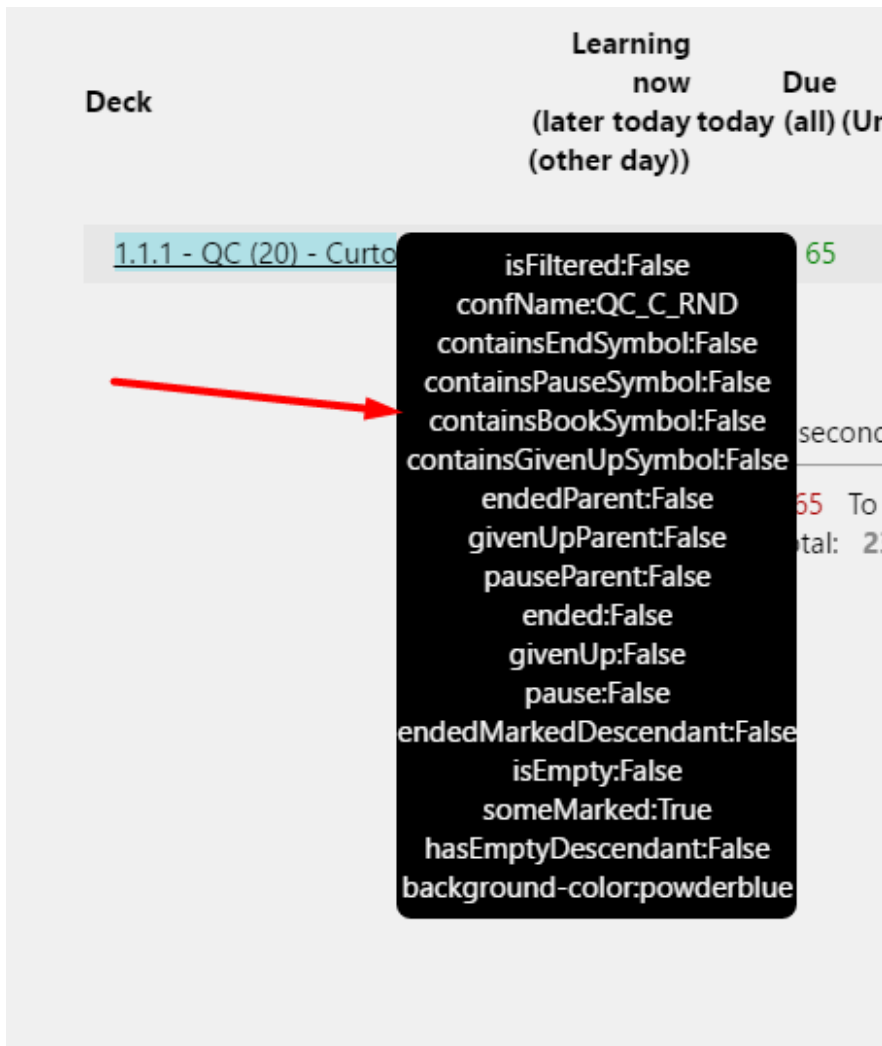

Carlos Duarte <cjdduarte@gmail.com>

Re: [Arthur-Milchior/anki-enhance-main-window] The sum of the values of the columns are not correct (#1)

Carlos Duarte <cjdduarte@gmail.com>

14 de setembro de 2018 12:53

Para: reply+028495cce02549f5545afcad6129d072a8a2c70d68ab803392cf000000117b3924f92a169ce15760bac@reply.github.com

Got it. Now it's OK. Thank you.

Other questions:

1) Is it correct to see these messages?

2) Is it a detail only, but can not standardize this icon?