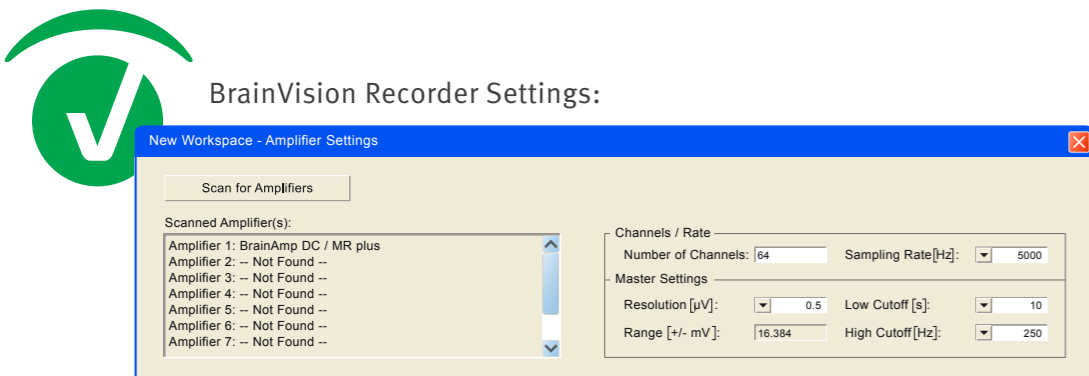

Note: To ensure correct and safe use of the products, make sure that you read the Operating Instructions on the DVD carefully.

BRAINVISION professional SYNCBOX Set Up

Set Up Your SyncBox

© Brain Products GmbH
Version 04.11.2015