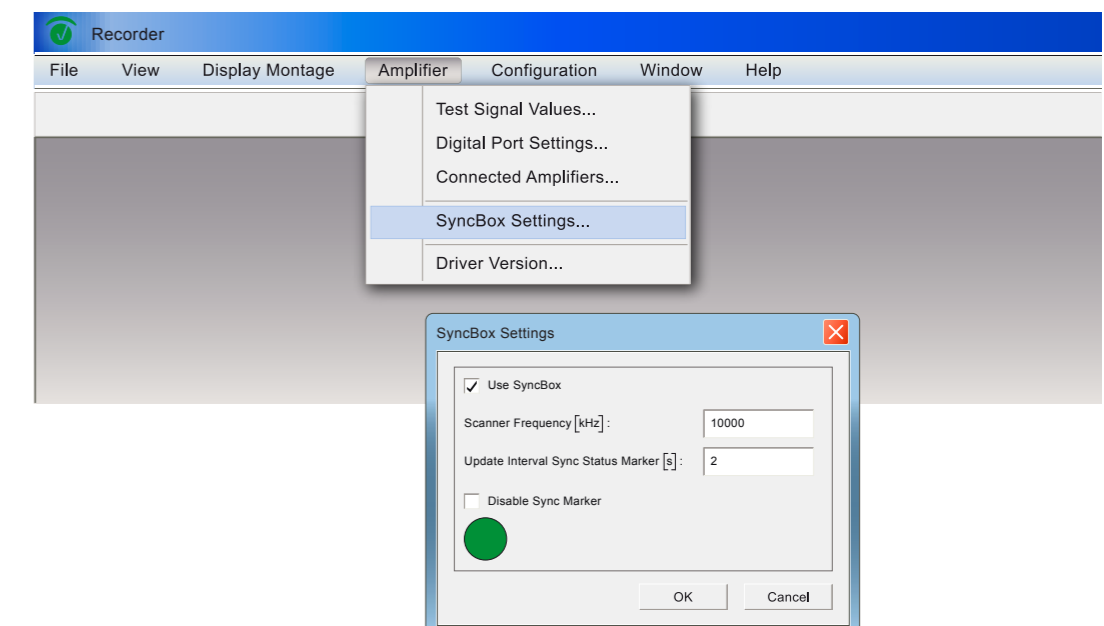

Note: To ensure correct and safe use of the products, make sure that you read the Operating Instructions on the DVD carefully.

BRAINVISION professional SYNCBOX Set Up

Set Up Your SyncBox

© Brain Products GmbH
Version 04.11.2015