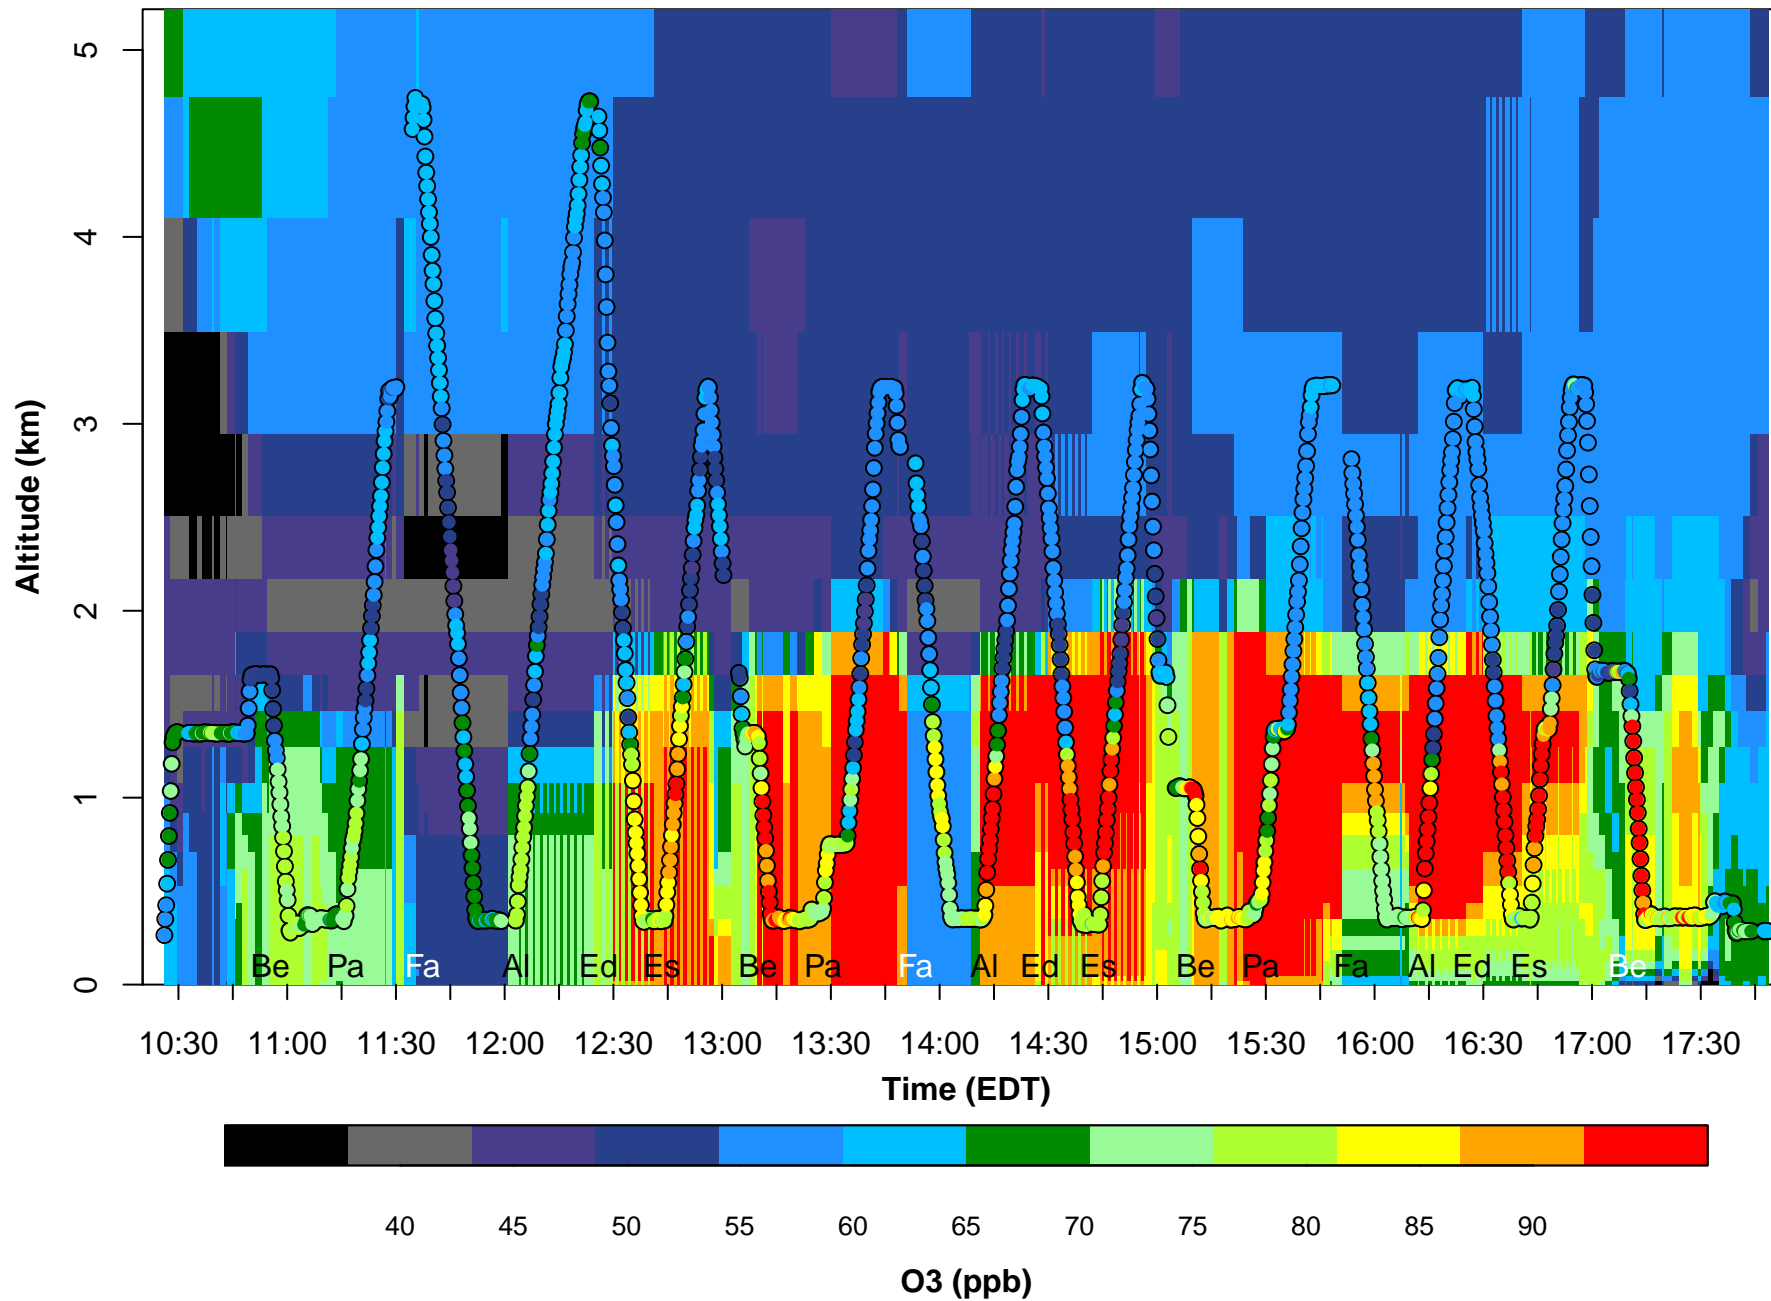

P3B (15s) vs Base (hourly) O3 (ppb) on 2011-07-28

P3B (15s) vs mNLDN (hourly) O3 (ppb) on 2011-07-28

P3B (15s) vs hNLDN (hourly) O3 (ppb) on 2011-07-28

P3B (15s) vs pNLDN (hourly) O3 (ppb) on 2011-07-28