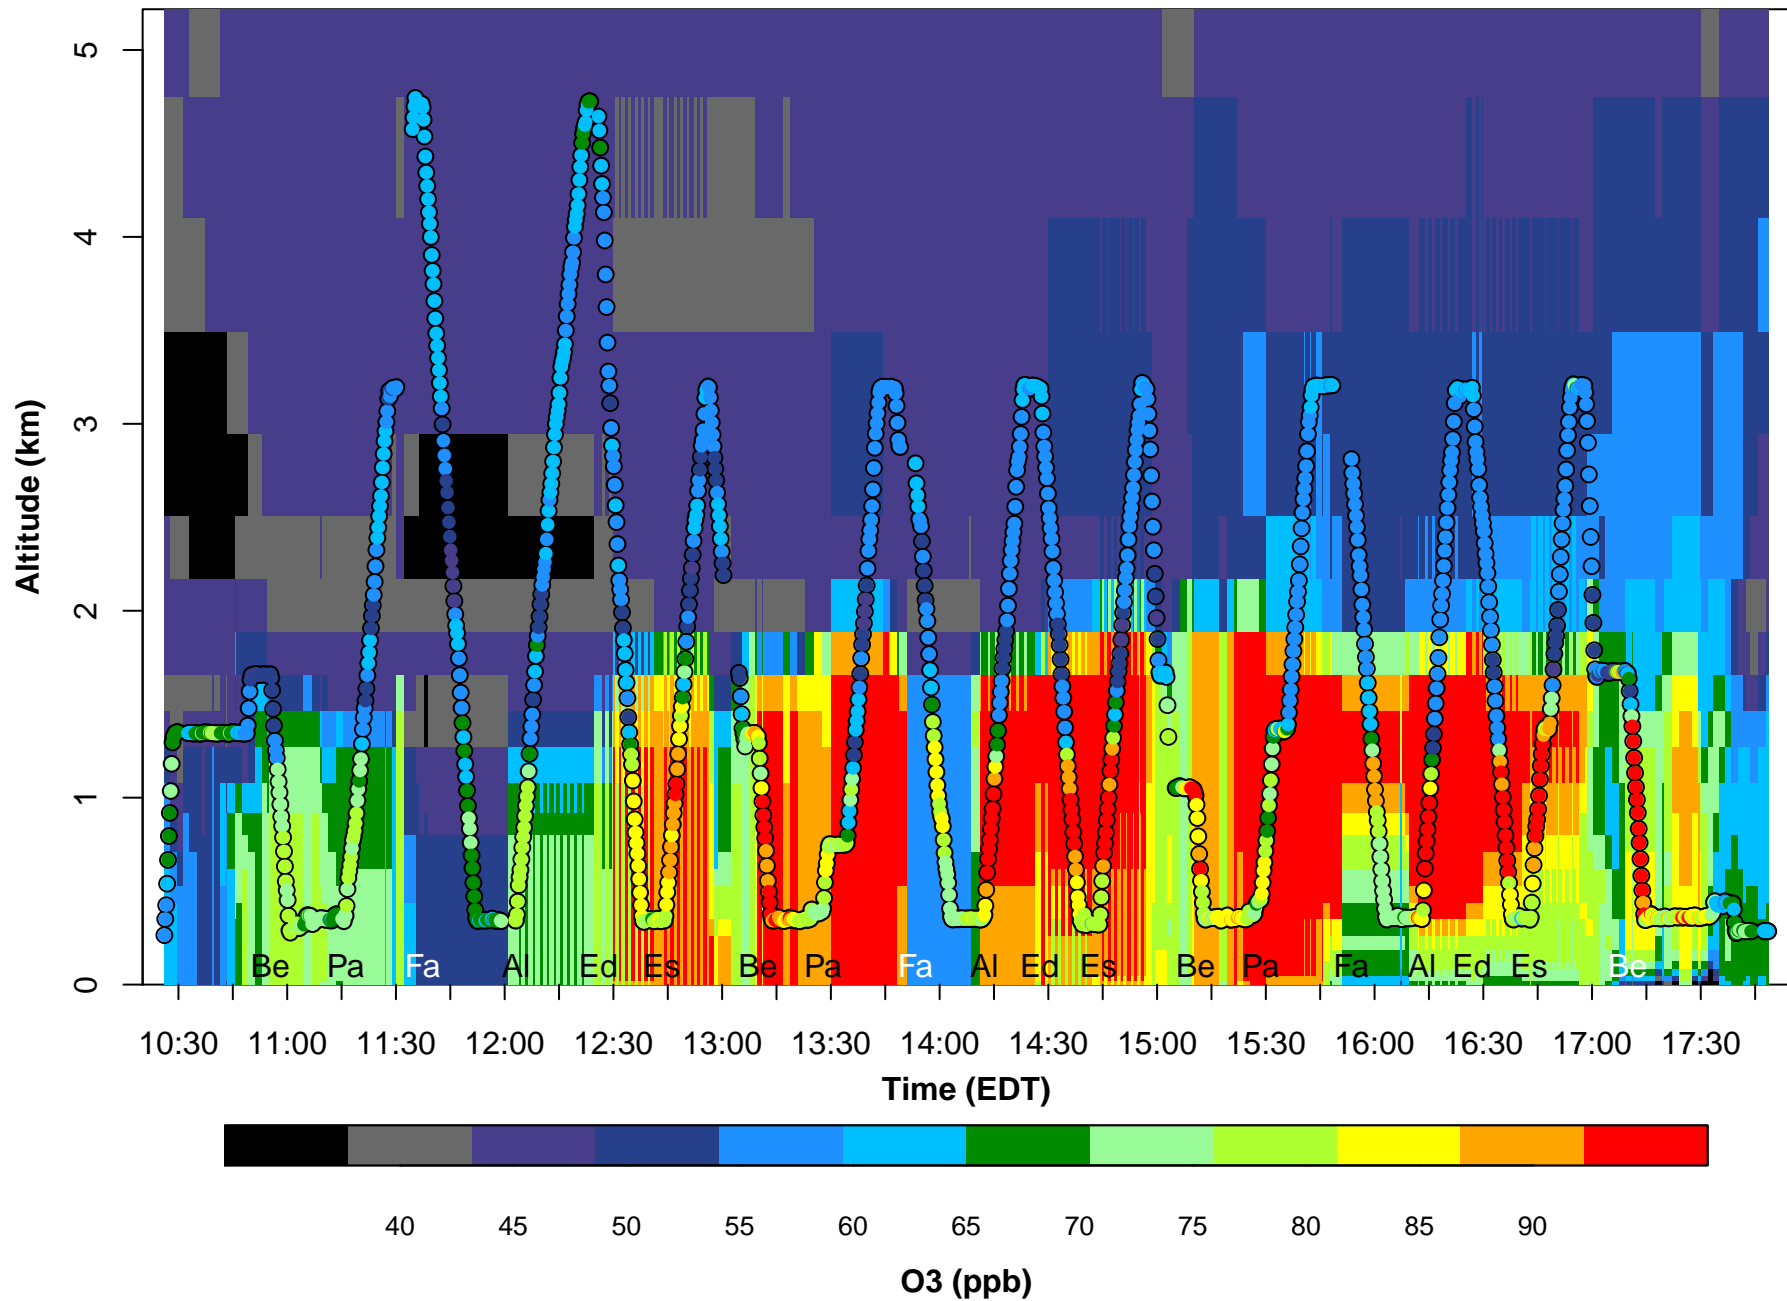

P3B (15s) vs Base (hourly) O3 (ppb) on 2011-07-28

P3B (15s) vs mNLDN (hourly) O3 (ppb) on 2011-07-28

P3B (15s) vs hNLDN (hourly) O3 (ppb) on 2011-07-28

P3B (15s) vs pNLDN (hourly) O3 (ppb) on 2011-07-28