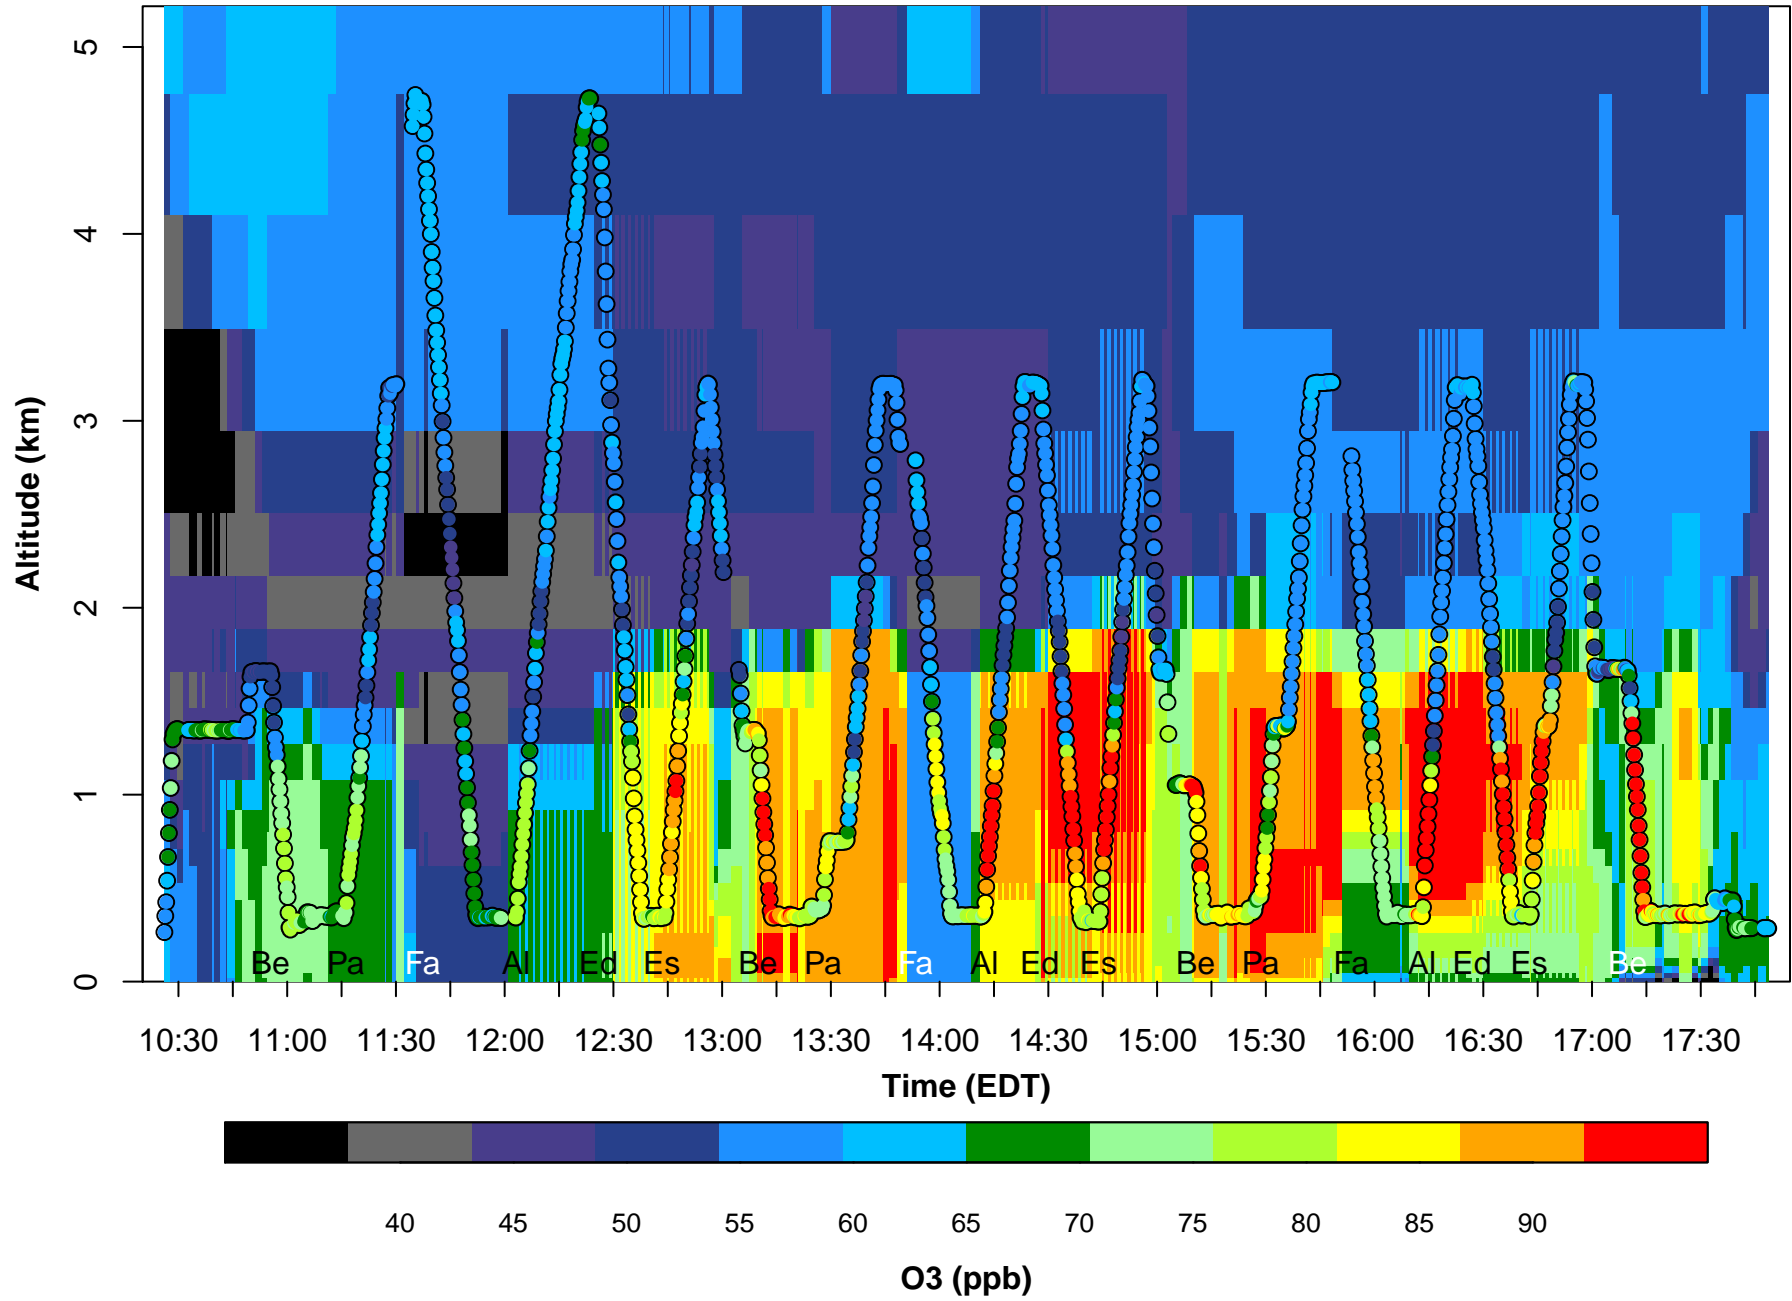

P3B (15s) vs Base (hourly) O3 (ppb) on 2011-07-28

P3B (15s) vs mNLDN (hourly) O3 (ppb) on 2011-07-28

P3B (15s) vs hNLDN (hourly) O3 (ppb) on 2011-07-28

P3B (15s) vs pNLDN (hourly) O3 (ppb) on 2011-07-28