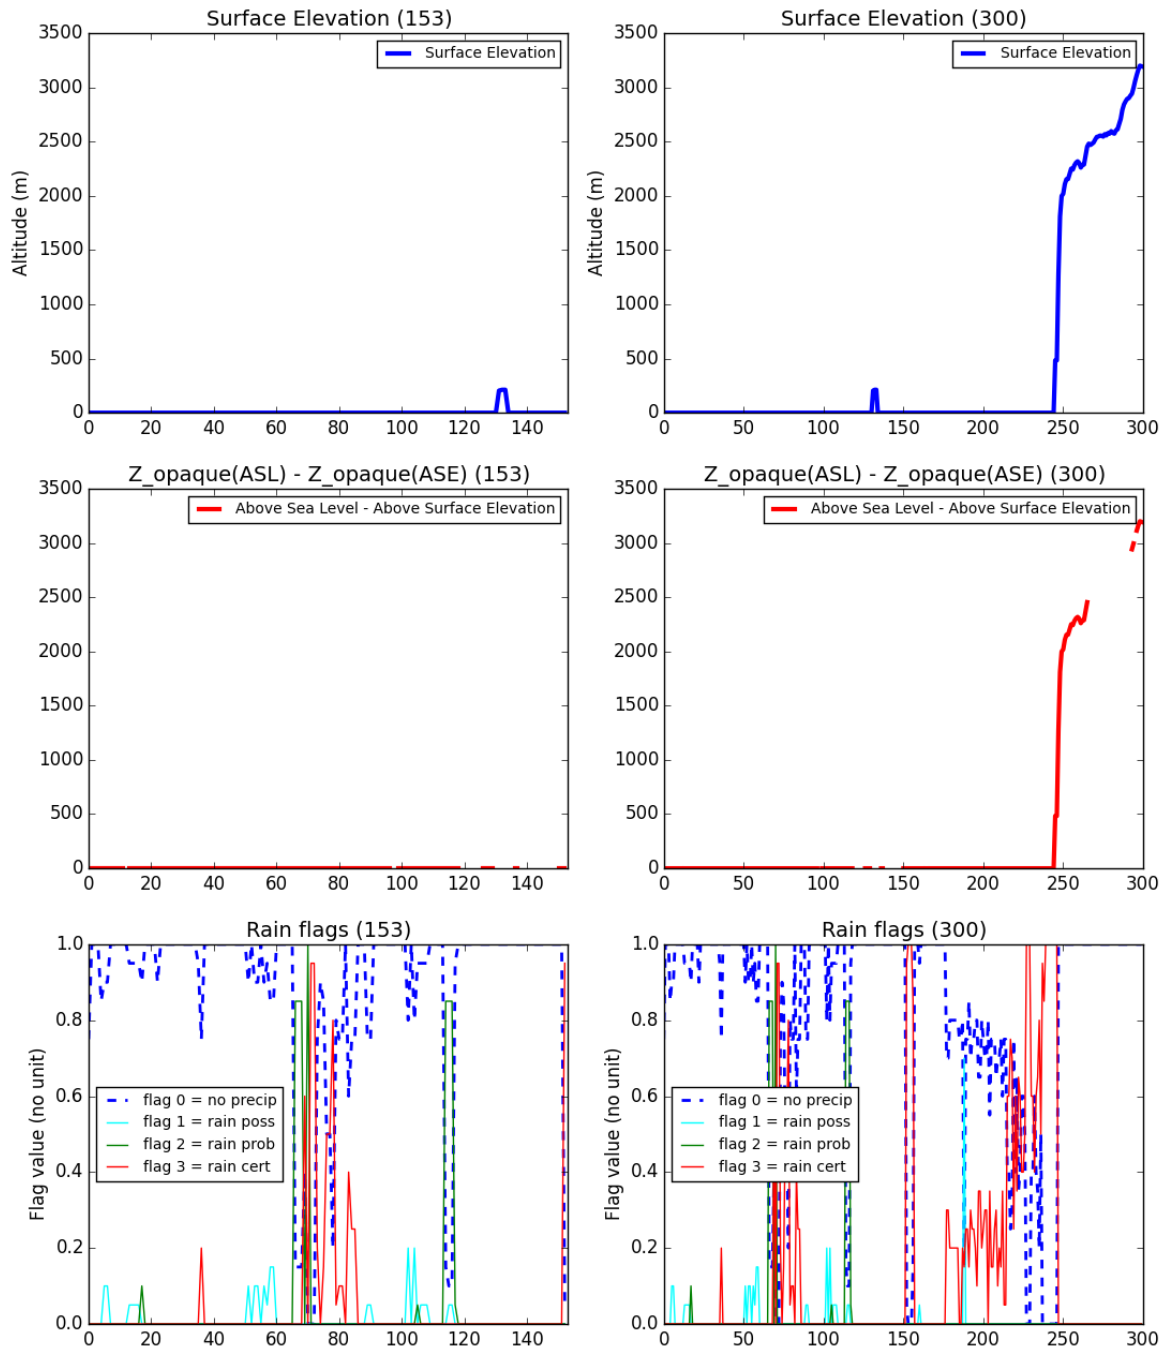

Debugging Precip Flag and PIA diagnostics for COSPv2.1 CloudSat simulator (Fig.1)

Debugging Precip Flag and PIA diagnostics for COSPv2.1 CloudSat simulator (Fig.2)