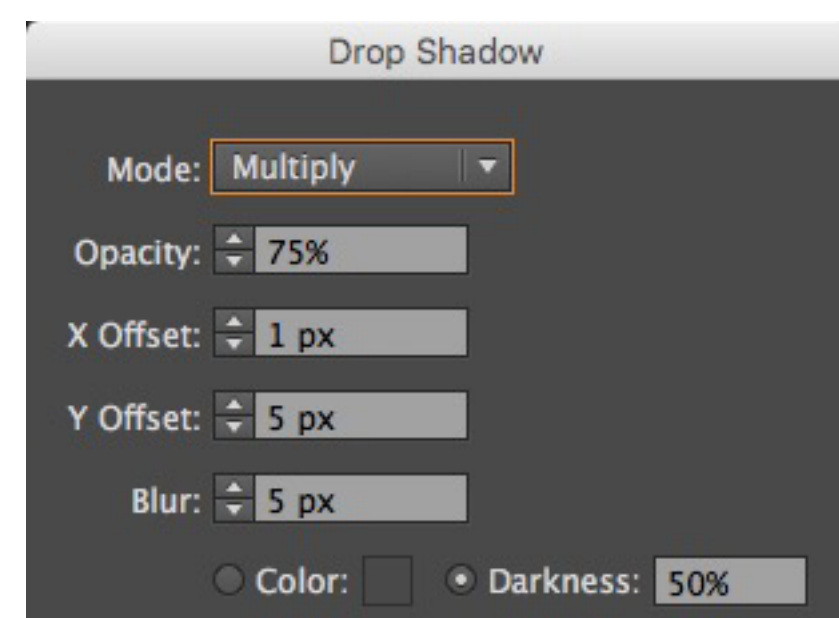

Title Text

Lorem ipsum dolor sit amet, consectetur adipiscing elit. Nullam ullamcorper ante ut lectus feugiat, sed semper diam placerat.

Source Sans Pro

H1: 40px Semi-bold #361946
H2: 30px Semi-bold #361946
H3: 24px Semi-bold #361946
P: 18px Regular #464646

Light text is all #ffffff