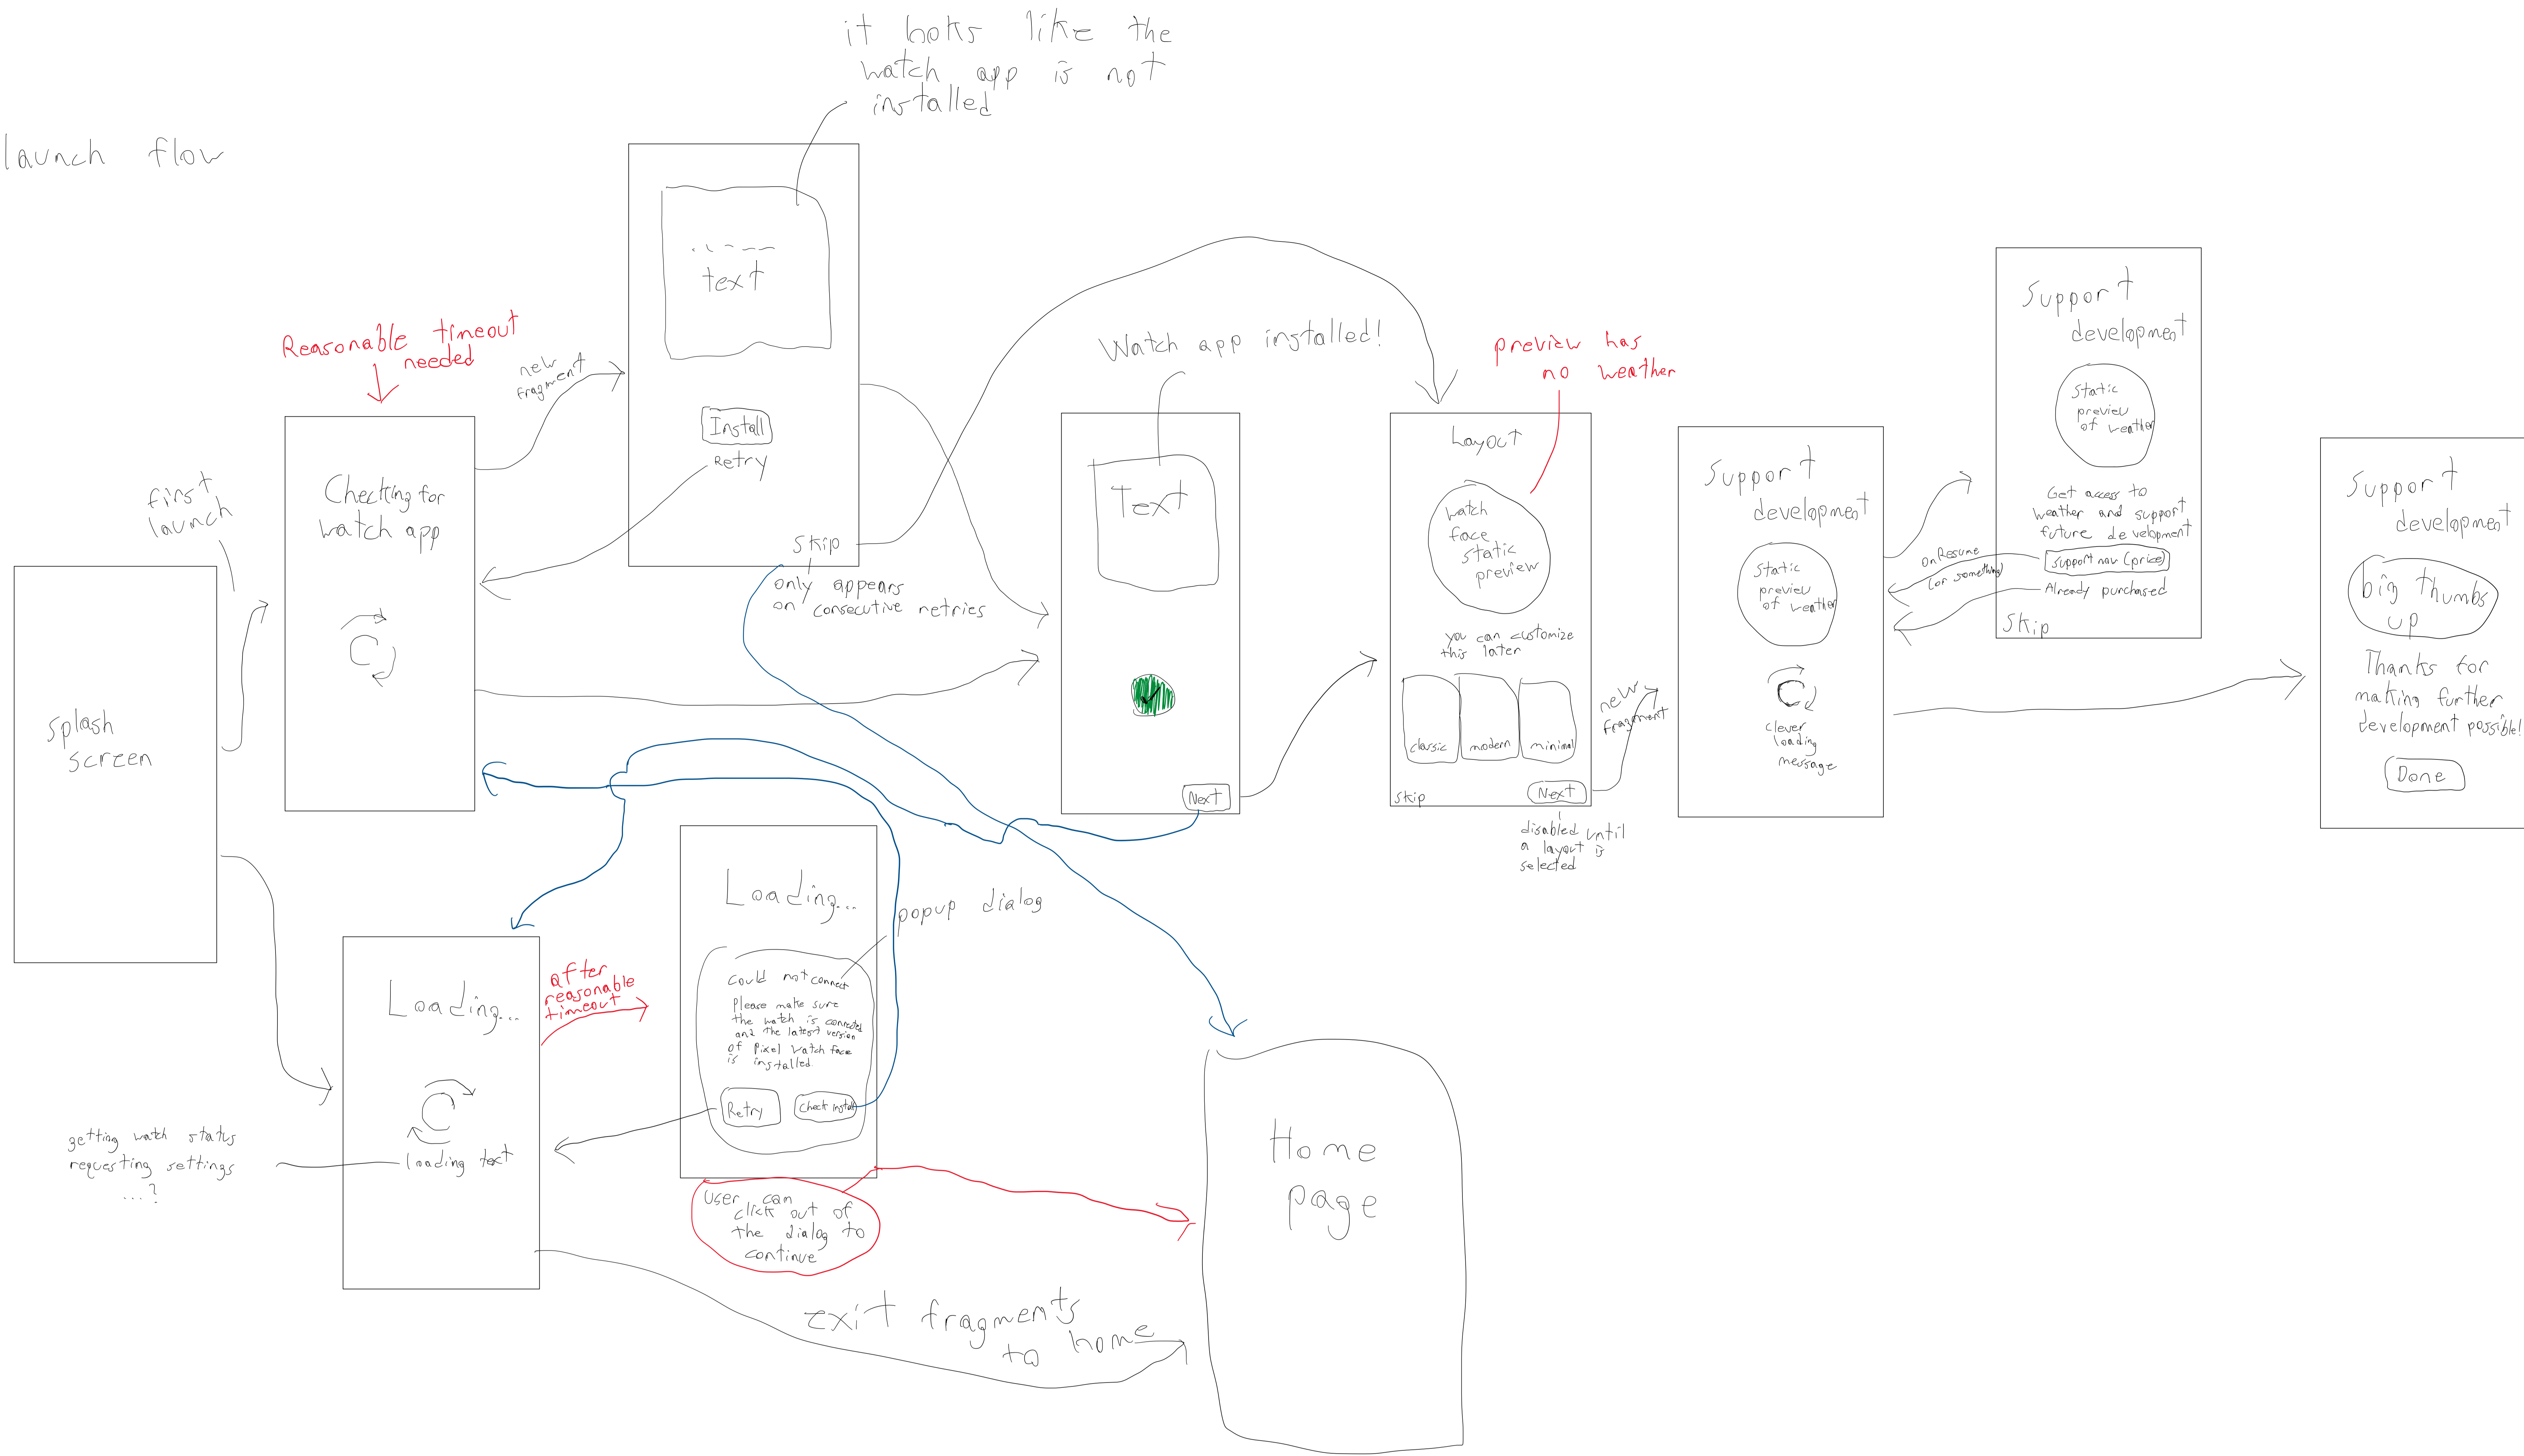

launch flow

main screen

theme!
customize!
settings!
layout!
edit!
create!