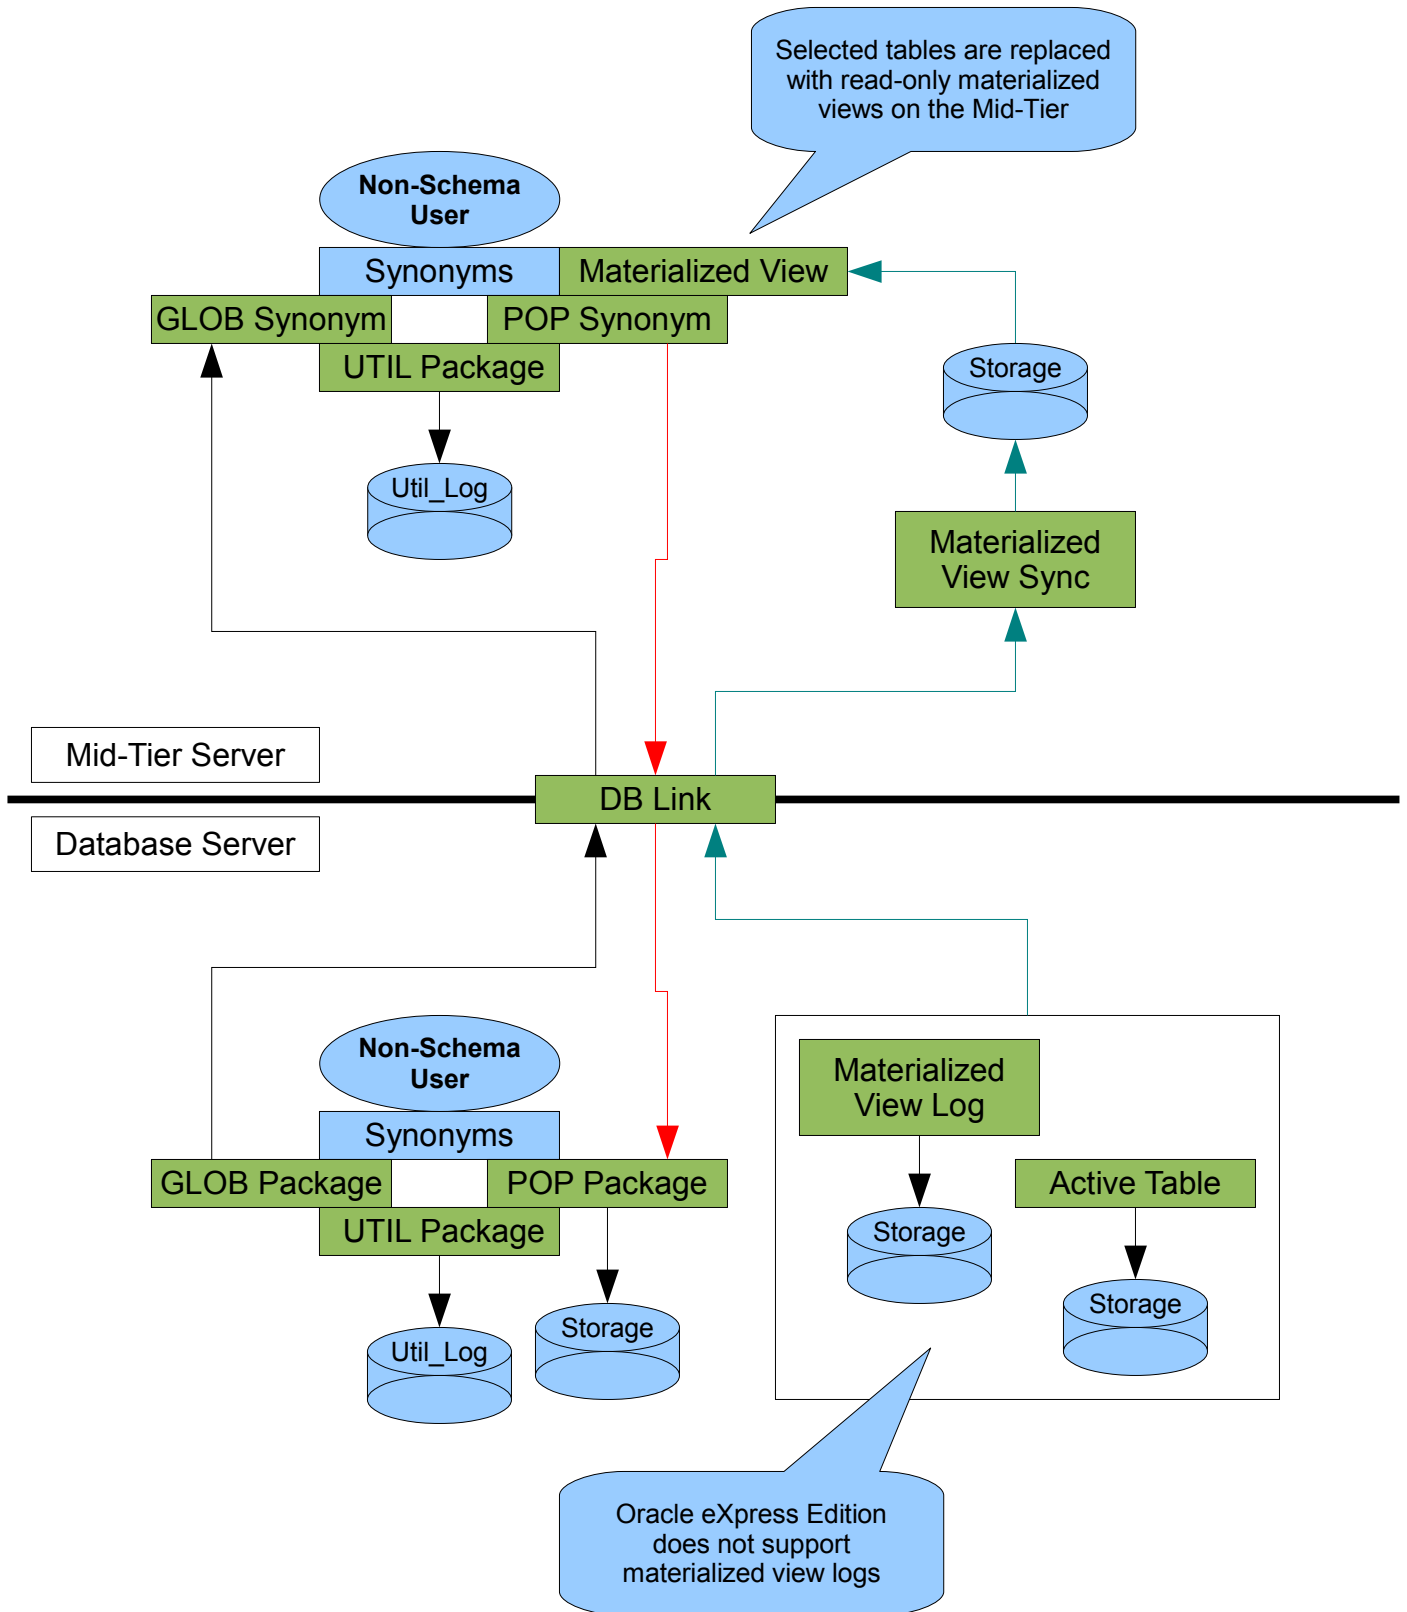

# DTGen Notes

## DML & API Calls

## Other Object Locations

# DTGen Notes

Scott/Tiger E-R Diagram