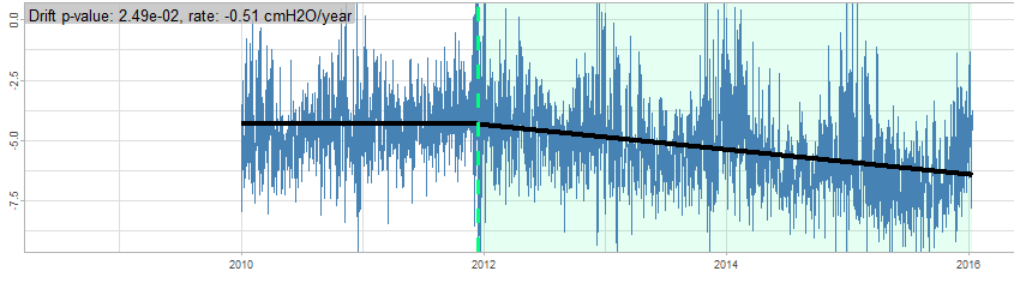

BAOL028X_78683 - v0.01

Drift p-value: 1.42e-09, rate: -3.01 cmH2O/year

Drift p-value: 0.00e+00, rate: -3.01 cmH2O/year

BAOL029X_R6549 - v0.01

Drift p-value: 5.00e-10, rate: 5.94 cmH2O/year

BAOL029X_R6549 - v0.01

Drift p-value: 0.00e+00, rate: 5.94 cmH2O/year

BAOL031X_A7250 - v0.01

BAOL031X_A7250 - v0.01

BAOL031X_B5554 - v0.01

BAOL031X_B5554 - v0.01

BAOL031X_T5740 - v0.01

BAOL031X_T5740 - v0.01

BAOL032X_C7836 - v0.01