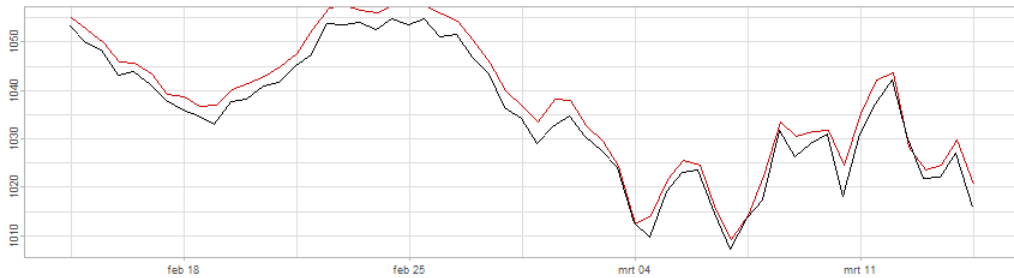

BAOL028X_78683 - v0.01

Drift p-value: 1.42e-09, rate: -3.01 cmH2O/year

Drift p-value: 0.00e+00, rate: -3.01 cmH2O/year

BAOL029X_R6549 - v0.01

Drift p-value: 5.00e-10, rate: 5.94 cmH2O/year

BAOL029X_R6549 - v0.01

Drift p-value: 0.00e+00, rate: 5.94 cmH2O/year

BAOL031X_A7250 - v0.01

BAOL031X_A7250 - v0.01

BAOL031X_B5554 - v0.01

BAOL031X_B5554 - v0.01

BAOL031X_T5740 - v0.01

BAOL031X_T5740 - v0.01

BAOL032X_C7836 - v0.01