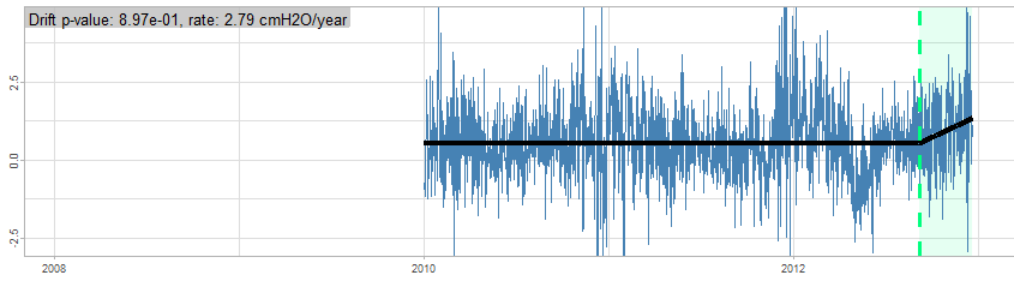

BAOL028X_78683 - v0.01

Drift p-value: 1.42e-09, rate: -3.01 cmH2O/year

Drift p-value: 0.00e+00, rate: -3.01 cmH2O/year

BAOL029X_R6549 - v0.01

Drift p-value: 5.00e-10, rate: 5.94 cmH2O/year

BAOL029X_R6549 - v0.01