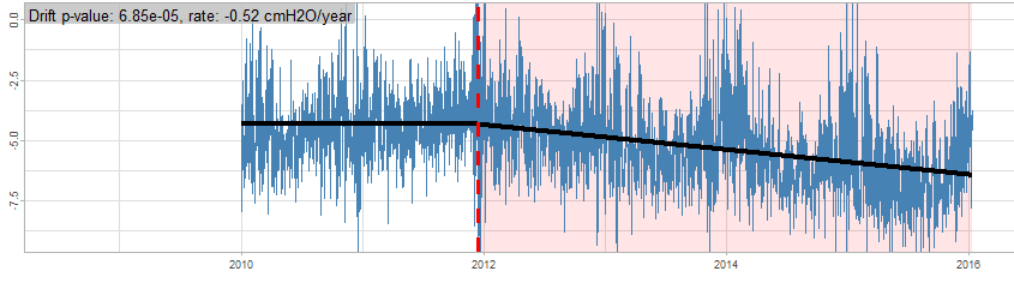

BAOL028X_78683 - v0.01

Drift p-value: 1.42e-09, rate: -3.01 cmH2O/year

Drift p-value: 0.00e+00, rate: -3.01 cmH2O/year

BAOL029X_R6549 - v0.01

Drift p-value: 5.00e-10, rate: 5.94 cmH2O/year

BAOL029X_R6549 - v0.01

Drift p-value: 0.00e+00, rate: 5.94 cmH2O/year

BAOL031X_A7250 - v0.01

BAOL031X_A7250 - v0.01

BAOL031X_B5554 - v0.01

BAOL031X_B5554 - v0.01

BAOL031X_T5740 - v0.01

BAOL031X_T5740 - v0.01

BAOL032X_C7836 - v0.01