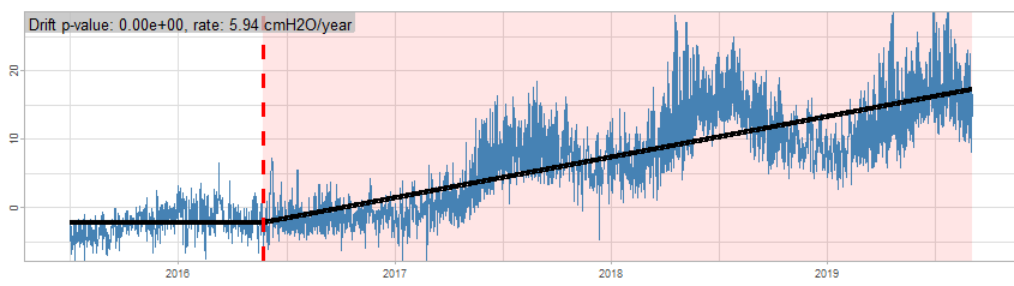

BAOL028X_78683 - v0.01

Drift p-value: 1.42e-09, rate: -3.01 cmH2O/year

Drift p-value: 0.00e+00, rate: -3.01 cmH2O/year

BAOL029X_R6549 - v0.01

Drift p-value: 5.00e-10, rate: 5.94 cmH2O/year

BAOL029X_R6549 - v0.01

Drift p-value: 0.00e+00, rate: 5.94 cmH2O/year

BAOL031X_A7250 - v0.01

BAOL031X_A7250 - v0.01

BAOL031X_B5554 - v0.01

BAOL031X_B5554 - v0.01

BAOL031X_T5740 - v0.01

BAOL031X_T5740 - v0.01

BAOL032X_C7836 - v0.01