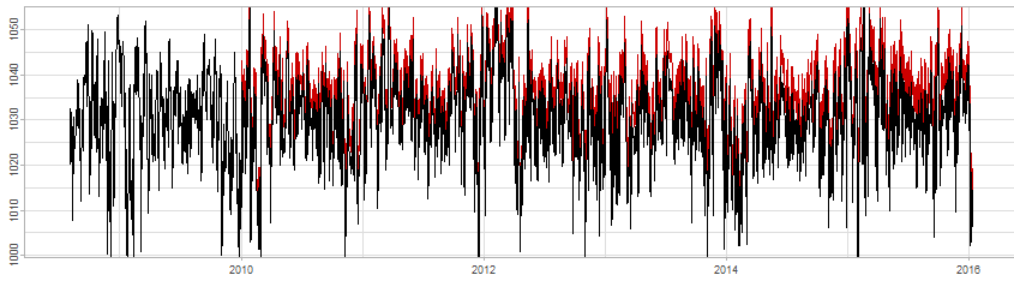

BAOL031X_A7250 - v0.01