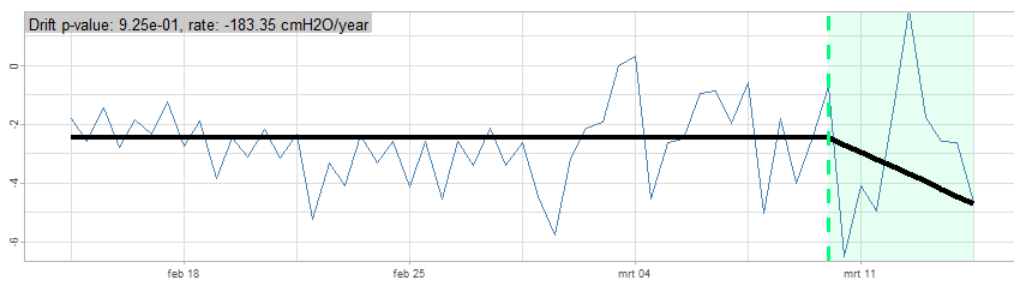

BAOL028X_78683 - v0.01

Drift p-value: 1.42e-09, rate: -3.01 cmH2O/year

Drift p-value: 0.00e+00, rate: -3.01 cmH2O/year

BAOL029X_R6549 - v0.01

Drift p-value: 5.00e-10, rate: 5.94 cmH2O/year

BAOL029X_R6549 - v0.01

Drift p-value: 0.00e+00, rate: 5.94 cmH2O/year

BAOL031X_A7250 - v0.01

BAOL031X_A7250 - v0.01

BAOL031X_B5554 - v0.01

BAOL031X_B5554 - v0.01

BAOL031X_T5740 - v0.01

BAOL031X_T5740 - v0.01

BAOL032X_C7836 - v0.01