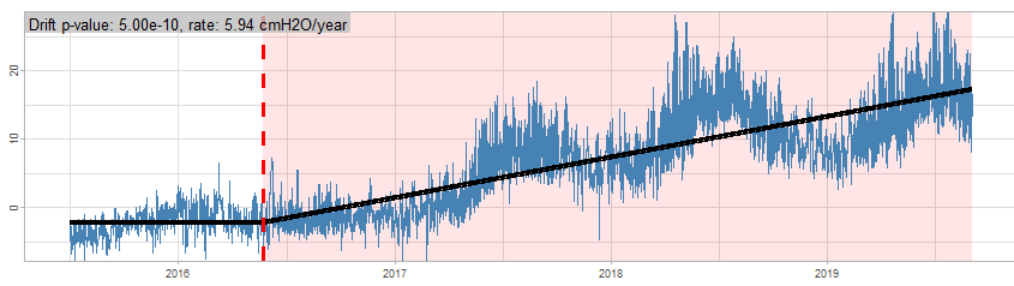

BAOL028X_78683 - v0.01

Drift p-value: 1.42e-09, rate: -3.01 cmH2O/year

Drift p-value: 0.00e+00, rate: -3.01 cmH2O/year

BAOL029X_R6549 - v0.01

Drift p-value: 5.00e-10, rate: 5.94 cmH2O/year

BAOL029X_R6549 - v0.01

Drift p-value: 0.00e+00, rate: 5.94 cmH2O/year

BAOL031X_A7250 - v0.01

BAOL031X_A7250 - v0.01

BAOL031X_B5554 - v0.01

BAOL031X_B5554 - v0.01

BAOL031X_T5740 - v0.01

BAOL031X_T5740 - v0.01

BAOL032X_C7836 - v0.01