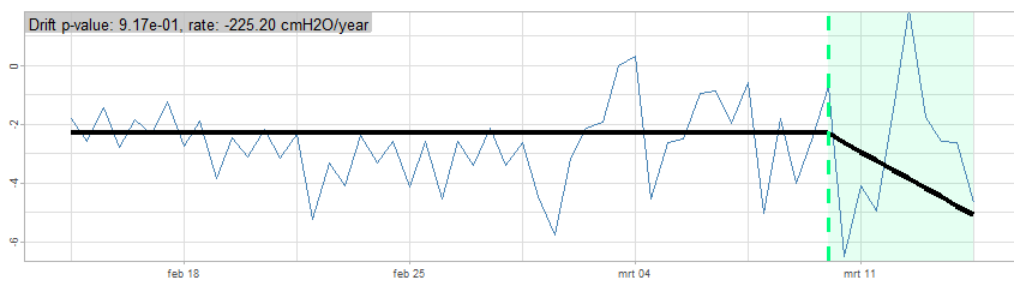

BAOL028X_78683 - v0.01

Drift p-value: 1.42e-09, rate: -3.01 cmH2O/year

Drift p-value: 0.00e+00, rate: -3.01 cmH2O/year

BAOL029X_R6549 - v0.01

Drift p-value: 5.00e-10, rate: 5.94 cmH2O/year

BAOL029X_R6549 - v0.01

Drift p-value: 0.00e+00, rate: 5.94 cmH2O/year

BAOL031X_A7250 - v0.01

BAOL031X_A7250 - v0.01

BAOL031X_B5554 - v0.01

BAOL031X_B5554 - v0.01

BAOL031X_T5740 - v0.01

BAOL031X_T5740 - v0.01

BAOL032X_C7836 - v0.01