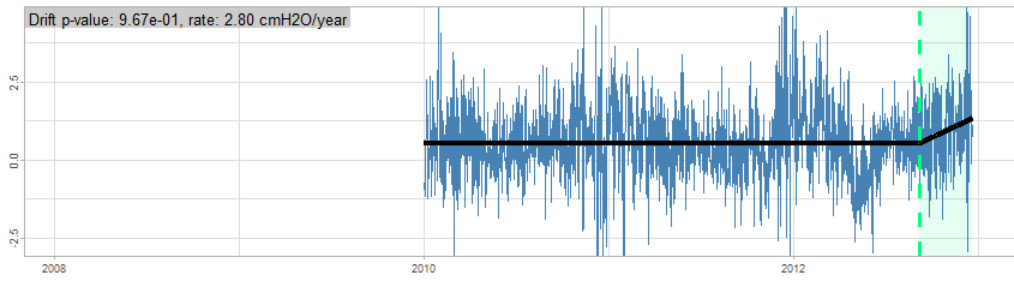

BAOL028X_78683 - v0.01

Drift p-value: 1.42e-09, rate: -3.01 cmH2O/year

Drift p-value: 0.00e+00, rate: -3.01 cmH2O/year

BAOL029X_R6549 - v0.01

Drift p-value: 5.00e-10, rate: 5.94 cmH2O/year

BAOL029X_R6549 - v0.01