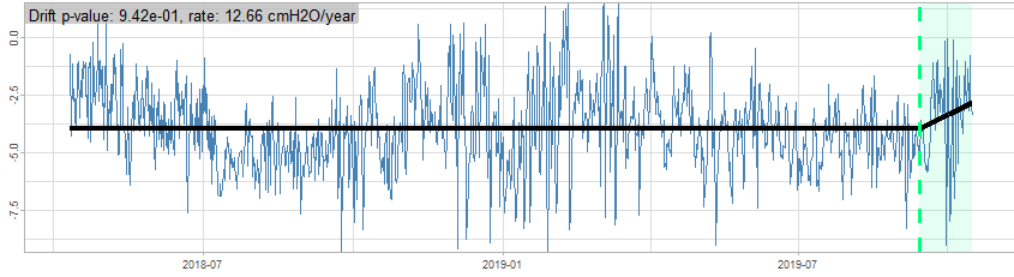

BAOL084X_U8327 -v0.01