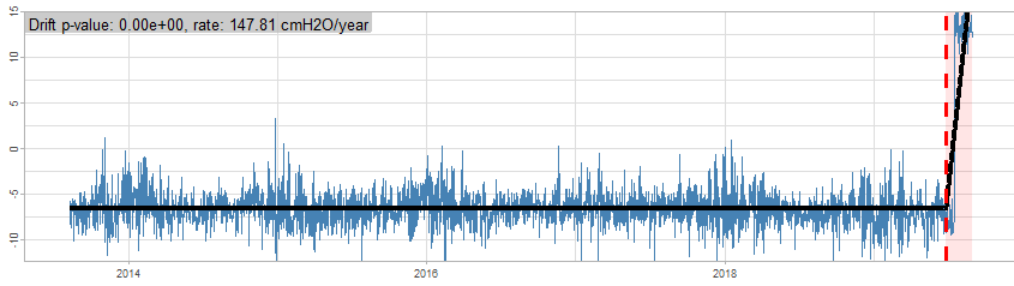

BAOL071X_H4445 -v0.01

BAOL072X_180758 - v0.01

BAOL072X_180758 - v0.01

Drift p-value: 0.00e+00, rate: 146.03 cmH2O/year

Drift p-value: 0.00e+00, rate: 147.81 cmH2O/year

BAOL072X_180758 - v0.01

Drift p-value: 0.00e+00, rate: 149.11 cmH2O/year