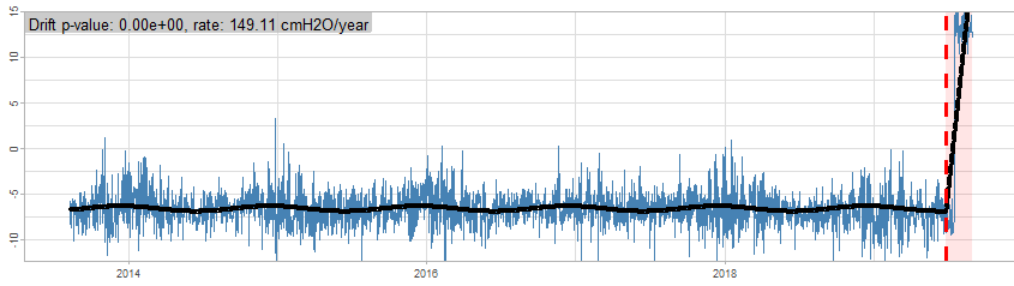

BAOL071X_H4445 -v0.01

BAOL072X_180758 - v0.01

BAOL072X_180758 - v0.01

Drift p-value: 0.00e+00, rate: 146.03 cmH2O/year

Drift p-value: 0.00e+00, rate: 147.81 cmH2O/year

BAOL072X_180758 - v0.01

Drift p-value: 0.00e+00, rate: 149.11 cmH2O/year