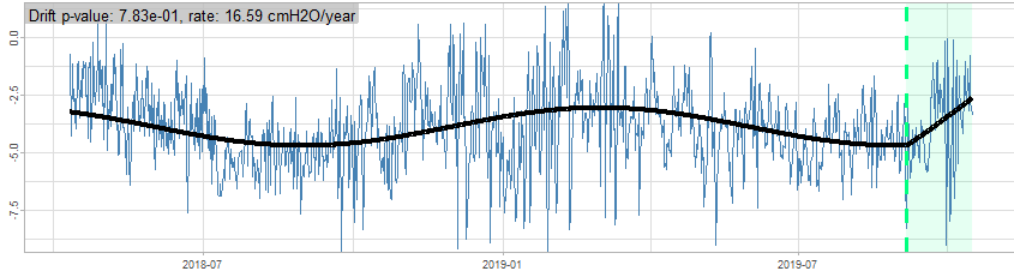

BAOL084X_U8327 -v0.01