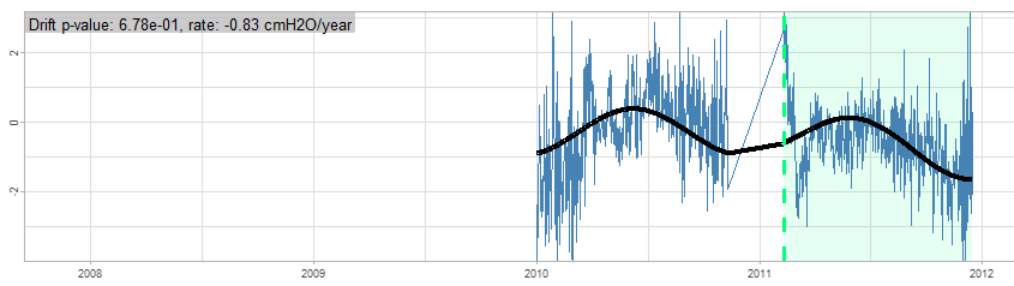

BAOL071X_H4445 -v0.01

BAOL072X_180758 - v0.01

BAOL072X_180758 - v0.01

Drift p-value: 0.00e+00, rate: 146.03 cmH2O/year

Drift p-value: 0.00e+00, rate: 147.81 cmH2O/year

BAOL072X_180758 - v0.01

Drift p-value: 0.00e+00, rate: 149.11 cmH2O/year