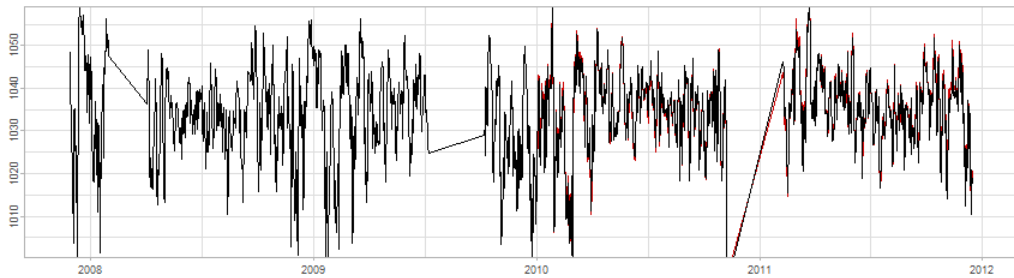

BAOL071X_H4445 -v0.01

BAOL072X_180758 - v0.01

BAOL072X_180758 - v0.01

Drift p-value: 0.00e+00, rate: 146.03 cmH2O/year

Drift p-value: 0.00e+00, rate: 147.81 cmH2O/year

BAOL072X_180758 - v0.01

Drift p-value: 0.00e+00, rate: 149.11 cmH2O/year