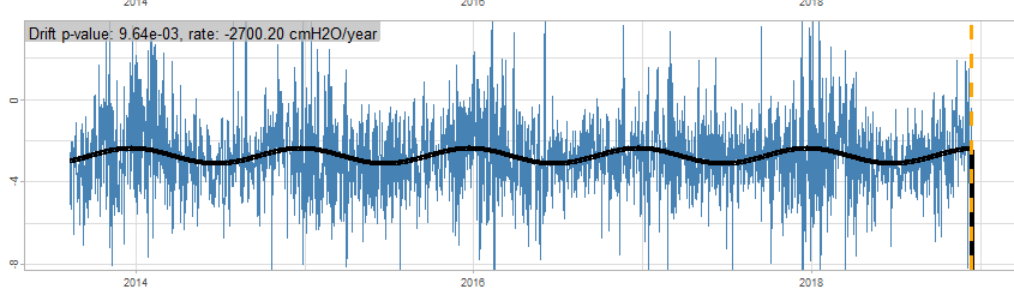

BAOL088X_B5548 - v0.01

BAOL087X_179808 - v0.01