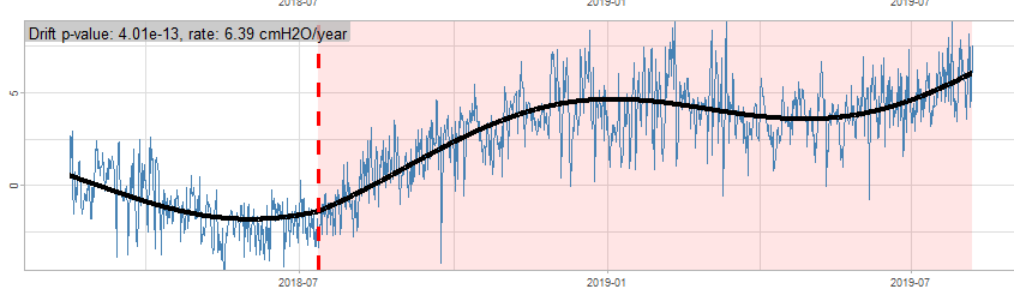

BAOL056X_R6550 - v0.01