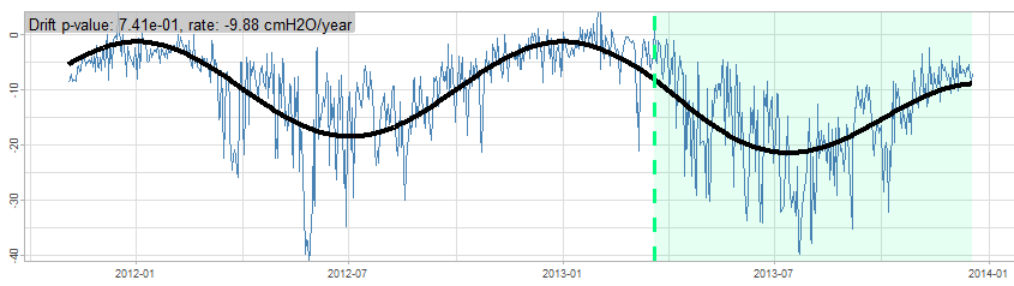

BAOL070X_B9393 - v0.01