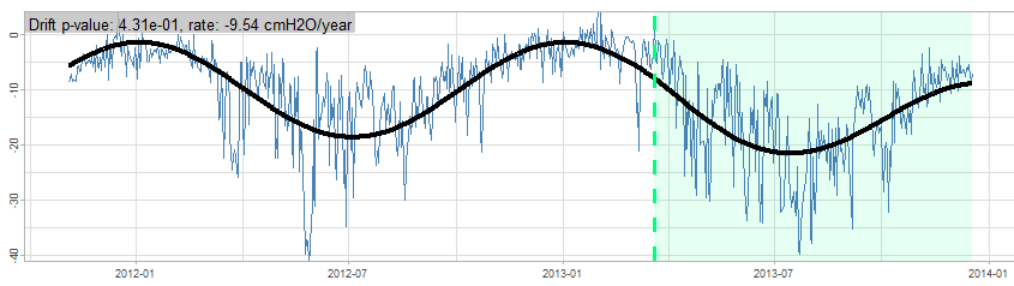

BAOL070X_B9393 - v0.01