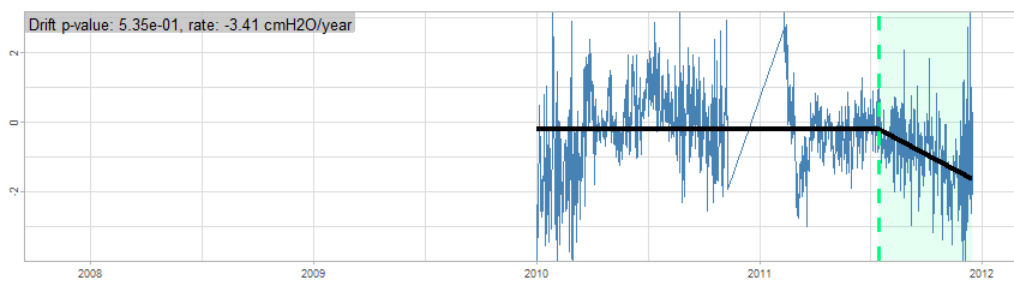

BAOL071X_H4445 -v0.01

BAOL072X_180758 - v0.01

BAOL072X_180758 - v0.01

Drift p-value: 0.00e+00, rate: 146.03 cmH2O/year

Drift p-value: 0.00e+00, rate: 147.81 cmH2O/year

BAOL072X_180758 - v0.01

Drift p-value: 0.00e+00, rate: 149.11 cmH2O/year