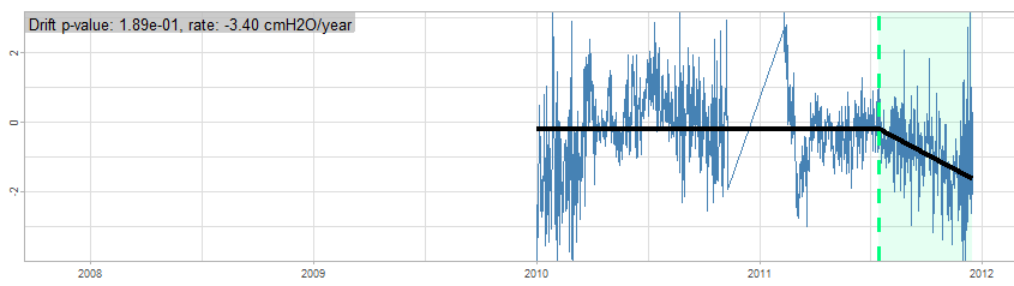

BAOL071X_H4445 -v0.01

BAOL072X_180758 - v0.01

BAOL072X_180758 - v0.01

Drift p-value: 0.00e+00, rate: 146.03 cmH2O/year

Drift p-value: 0.00e+00, rate: 147.81 cmH2O/year

BAOL072X_180758 - v0.01

Drift p-value: 0.00e+00, rate: 149.11 cmH2O/year