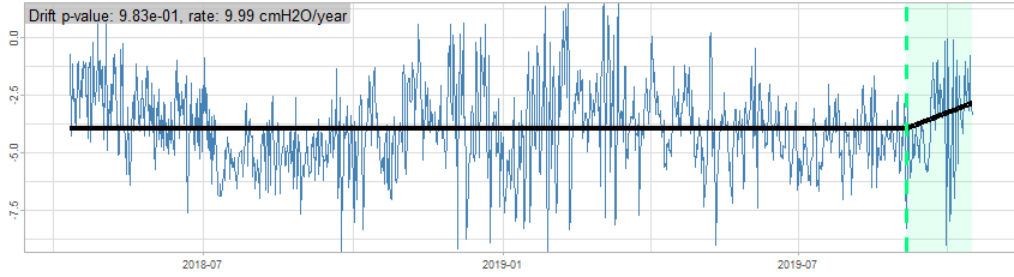

BAOL084X_U8327 -v0.01