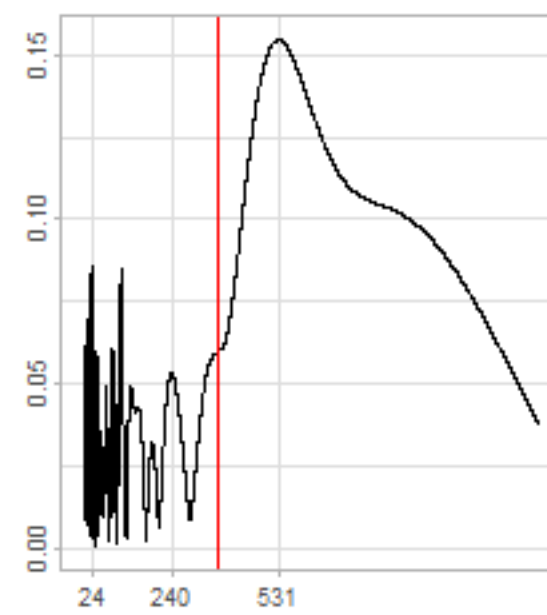

Drift p-value: 1.91e-03, rate: -3.19 cmH2O/year @2017-03-16 12:00:00

Drift p-value: 8.12e-01, rate: 103.00 cmH2O/year @2019-09-19

Drift p-value: 8.09e-01, rate: 1.77 cmH2O/year @2019-01-08 12:00:00

Drift p-value: 9.47e-01, rate: -93.94 cmH2O/year @2019-09-06 12:00:00

BAOL500X_B_0029B - v0.01

BAOL503X_B_009C1 - v0.01

BAOL517X_B_0055C - v0.01

BAOL518X_B_B2129 - v0.01

Drift p-value: 6.83e-01, rate: 0.48 cmH2O/year @2016-09-18 12:00:00

Drift p-value: $7.37e-02$, rate: -2062.73 cmH₂O/year @2020-02-03 12:00:00

Drift p-value: 7.29e-01, rate: 0.41 cmH2O/year @2016-08-30 12:00:00

Drift p-value: 6.50e-01, rate: 0.21 cmH2O/year @2016-09-23 12:00:00

Drift p-value: 7.98e-01, rate: 98.17 cmH2O/year @2019-11-01

BAOL547X_B_B2137 - v0.01

BAOL548X_B_0055B - v0.01

Drift p-value: 9.22e-01, rate: 0.67 cmH2O/year @2014-12-13

Drift p-value: 8.57e-01, rate: 164.61 cmH2O/year @2017-12-22 12:00:00

BAOL550X_B_B2136 - v0.01

BAOL551X_B_B2135 - v0.01