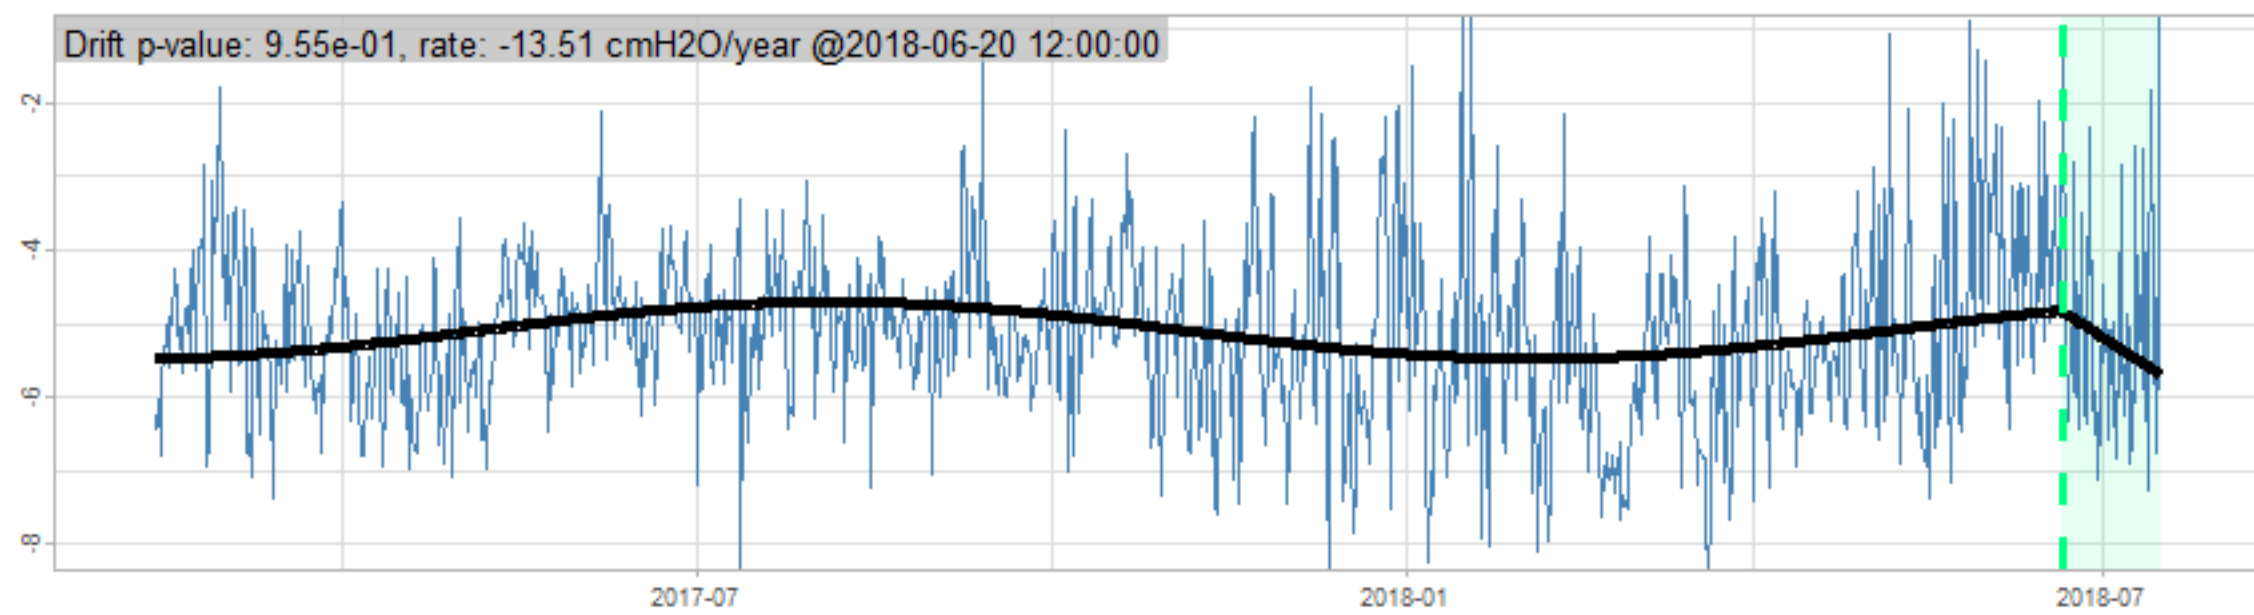

Drift p-value: 1.91e-03, rate: -3.19 cmH2O/year @2017-03-16 12:00:00

Drift p-value: 8.12e-01, rate: 103.00 cmH2O/year @2019-09-19

Drift p-value: 8.09e-01, rate: 1.77 cmH2O/year @2019-01-08 12:00:00

Drift p-value: 9.47e-01, rate: -93.94 cmH2O/year @2019-09-06 12:00:00

BAOL500X_B_0029B - v0.01

BAOL503X_B_009C1 - v0.01

BAOL517X_B_0055C - v0.01

BAOL518X_B_B2129 - v0.01

Drift p-value: 6.83e-01, rate: 0.48 cmH2O/year @2016-09-18 12:00:00

Drift p-value: $7.37e-02$, rate: -2062.73 cmH₂O/year @2020-02-03 12:00:00

Drift p-value: 7.29e-01, rate: 0.41 cmH2O/year @2016-08-30 12:00:00

Drift p-value: 6.50e-01, rate: 0.21 cmH2O/year @2016-09-23 12:00:00

Drift p-value: 7.98e-01, rate: 98.17 cmH2O/year @2019-11-01

BAOL547X_B_B2137 - v0.01

BAOL548X_B_0055B - v0.01

Drift p-value: 9.22e-01, rate: 0.67 cmH2O/year @2014-12-13

Drift p-value: 8.57e-01, rate: 164.61 cmH2O/year @2017-12-22 12:00:00

BAOL550X_B_B2136 - v0.01

BAOL551X_B_B2135 - v0.01