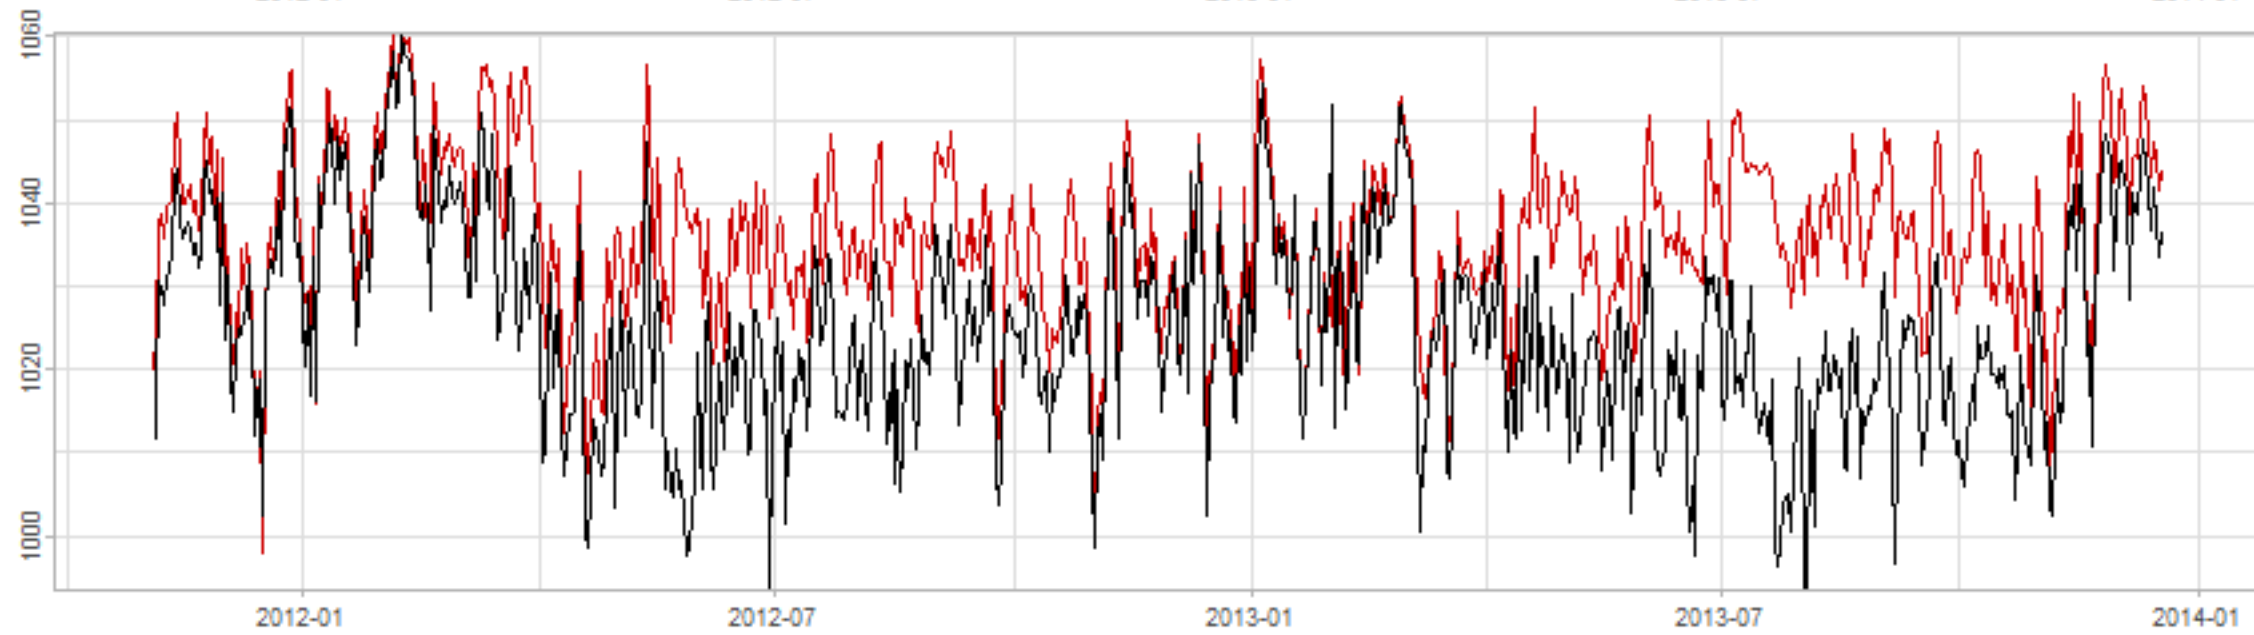

Drift p-value: 1.91e-03, rate: -3.19 cmH2O/year @2017-03-16 12:00:00

Drift p-value: 8.12e-01, rate: 103.00 cmH2O/year @2019-09-19

Drift p-value: 8.09e-01, rate: 1.77 cmH2O/year @2019-01-08 12:00:00

Drift p-value: 9.47e-01, rate: -93.94 cmH2O/year @2019-09-06 12:00:00

BAOL500X_B_0029B - v0.01

BAOL503X_B_009C1 - v0.01

BAOL517X_B_0055C - v0.01

BAOL518X_B_B2129 - v0.01

Drift p-value: 6.83e-01, rate: 0.48 cmH2O/year @2016-09-18 12:00:00

Drift p-value: $7.37e-02$, rate: -2062.73 cmH₂O/year @2020-02-03 12:00:00

Drift p-value: 7.29e-01, rate: 0.41 cmH2O/year @2016-08-30 12:00:00

Drift p-value: 6.50e-01, rate: 0.21 cmH2O/year @2016-09-23 12:00:00

Drift p-value: 7.98e-01, rate: 98.17 cmH2O/year @2019-11-01

BAOL547X_B_B2137 - v0.01

BAOL548X_B_0055B - v0.01

Drift p-value: 9.22e-01, rate: 0.67 cmH2O/year @2014-12-13

Drift p-value: 8.57e-01, rate: 164.61 cmH2O/year @2017-12-22 12:00:00

BAOL550X_B_B2136 - v0.01

BAOL551X_B_B2135 - v0.01