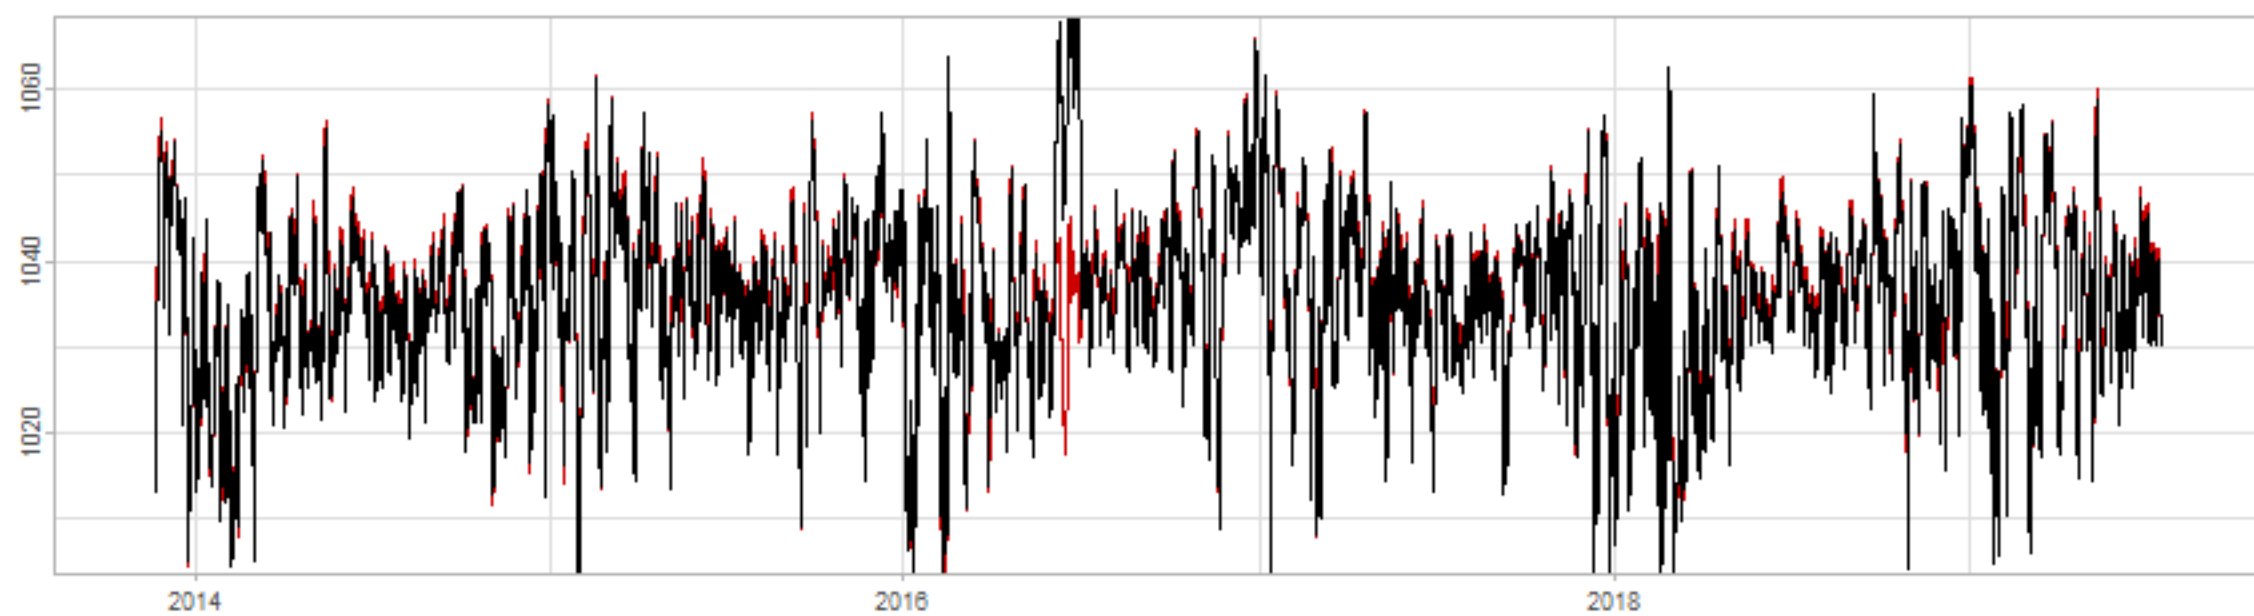

Drift p-value: 1.91e-03, rate: -3.19 cmH2O/year @2017-03-16 12:00:00

Drift p-value: 8.12e-01, rate: 103.00 cmH2O/year @2019-09-19

Drift p-value: 8.09e-01, rate: 1.77 cmH2O/year @2019-01-08 12:00:00

Drift p-value: 9.47e-01, rate: -93.94 cmH2O/year @2019-09-06 12:00:00

BAOL500X_B_0029B - v0.01

BAOL503X_B_009C1 - v0.01

BAOL517X_B_0055C - v0.01

BAOL518X_B_B2129 - v0.01

Drift p-value: 6.83e-01, rate: 0.48 cmH2O/year @2016-09-18 12:00:00

Drift p-value: $7.37e-02$, rate: -2062.73 cmH₂O/year @2020-02-03 12:00:00

Drift p-value: 7.29e-01, rate: 0.41 cmH2O/year @2016-08-30 12:00:00

Drift p-value: 6.50e-01, rate: 0.21 cmH2O/year @2016-09-23 12:00:00

Drift p-value: 7.98e-01, rate: 98.17 cmH2O/year @2019-11-01

BAOL547X_B_B2137 - v0.01

BAOL548X_B_0055B - v0.01

Drift p-value: 9.22e-01, rate: 0.67 cmH2O/year @2014-12-13

Drift p-value: 8.57e-01, rate: 164.61 cmH2O/year @2017-12-22 12:00:00

BAOL550X_B_B2136 - v0.01

BAOL551X_B_B2135 - v0.01