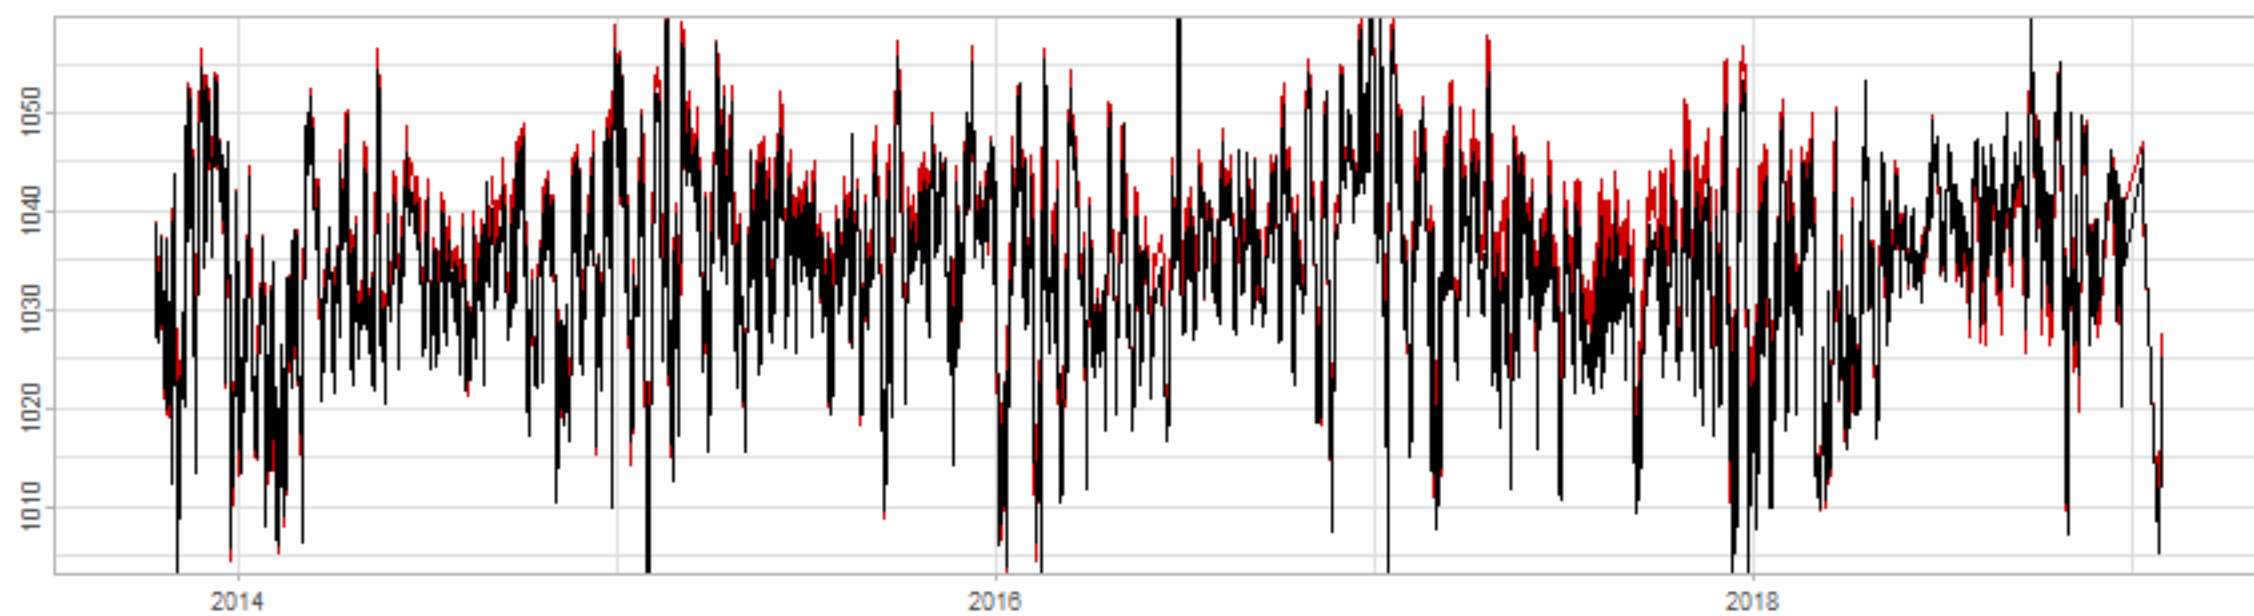

Drift p-value: 1.91e-03, rate: -3.19 cmH2O/year @2017-03-16 12:00:00

Drift p-value: 8.12e-01, rate: 103.00 cmH2O/year @2019-09-19

Drift p-value: 8.09e-01, rate: 1.77 cmH2O/year @2019-01-08 12:00:00

Drift p-value: 9.47e-01, rate: -93.94 cmH2O/year @2019-09-06 12:00:00

BAOL500X_B_0029B - v0.01

BAOL503X_B_009C1 - v0.01

BAOL517X_B_0055C - v0.01

BAOL518X_B_B2129 - v0.01

Drift p-value: 6.83e-01, rate: 0.48 cmH2O/year @2016-09-18 12:00:00

Drift p-value: $7.37e-02$, rate: -2062.73 cmH₂O/year @2020-02-03 12:00:00

Drift p-value: 7.29e-01, rate: 0.41 cmH2O/year @2016-08-30 12:00:00

Drift p-value: 6.50e-01, rate: 0.21 cmH2O/year @2016-09-23 12:00:00

Drift p-value: 7.98e-01, rate: 98.17 cmH2O/year @2019-11-01

BAOL547X_B_B2137 - v0.01