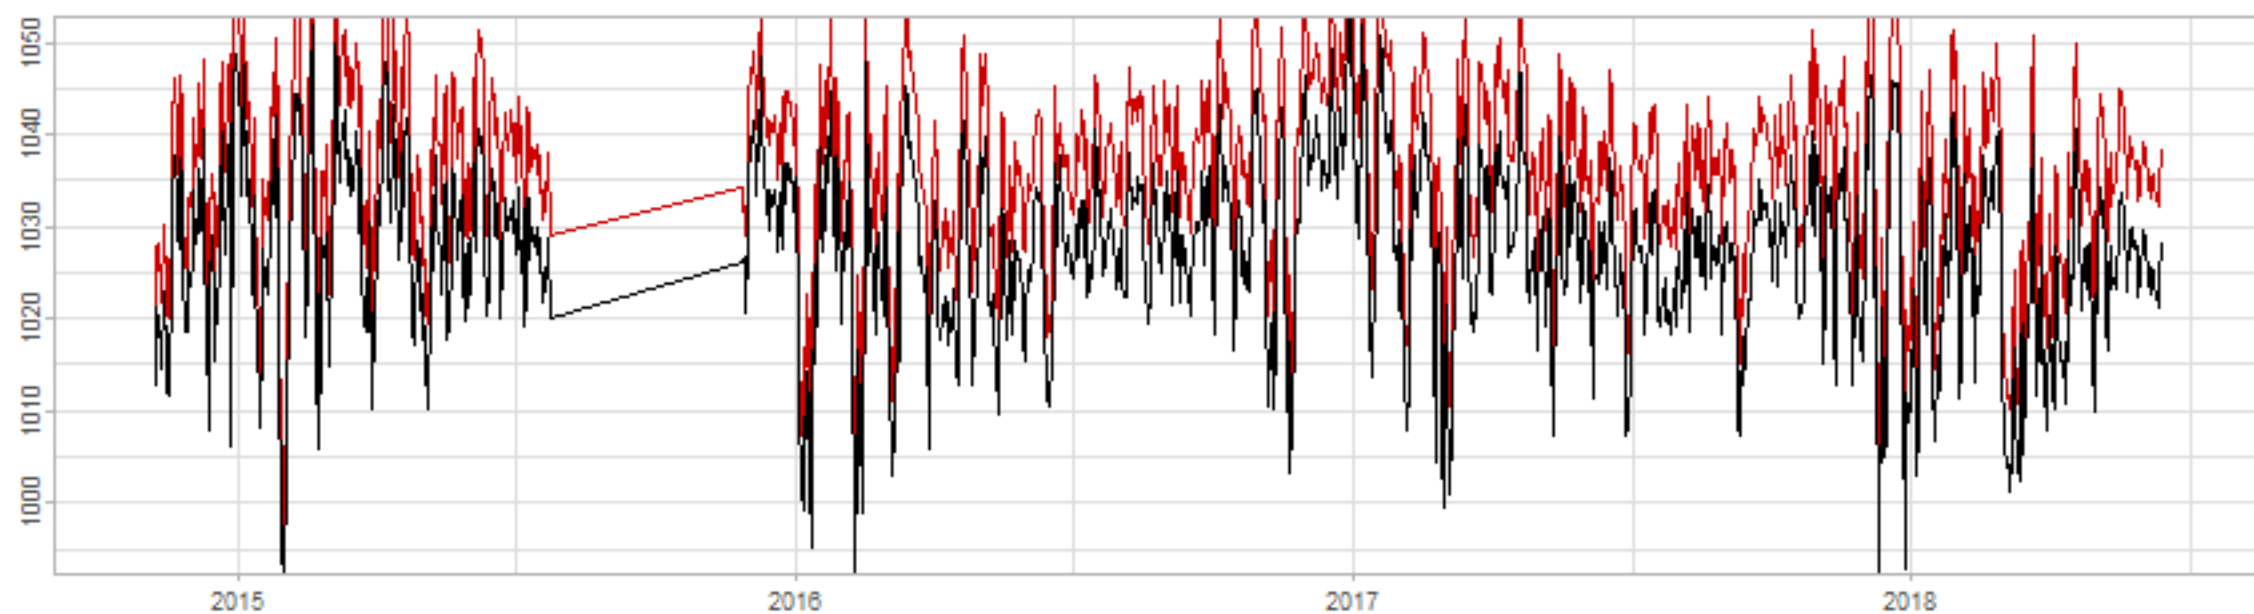

Drift p-value: 1.91e-03, rate: -3.19 cmH2O/year @2017-03-16 12:00:00

Drift p-value: 8.12e-01, rate: 103.00 cmH2O/year @2019-09-19

Drift p-value: 8.09e-01, rate: 1.77 cmH2O/year @2019-01-08 12:00:00

Drift p-value: 9.47e-01, rate: -93.94 cmH2O/year @2019-09-06 12:00:00

BAOL500X_B_0029B - v0.01

BAOL503X_B_009C1 - v0.01

BAOL517X_B_0055C - v0.01

BAOL518X_B_B2129 - v0.01

Drift p-value: 6.83e-01, rate: 0.48 cmH2O/year @2016-09-18 12:00:00

Drift p-value: $7.37e-02$, rate: -2062.73 cmH₂O/year @2020-02-03 12:00:00

Drift p-value: 7.29e-01, rate: 0.41 cmH2O/year @2016-08-30 12:00:00

Drift p-value: 6.50e-01, rate: 0.21 cmH2O/year @2016-09-23 12:00:00

Drift p-value: 7.98e-01, rate: 98.17 cmH2O/year @2019-11-01

BAOL547X_B_B2137 - v0.01