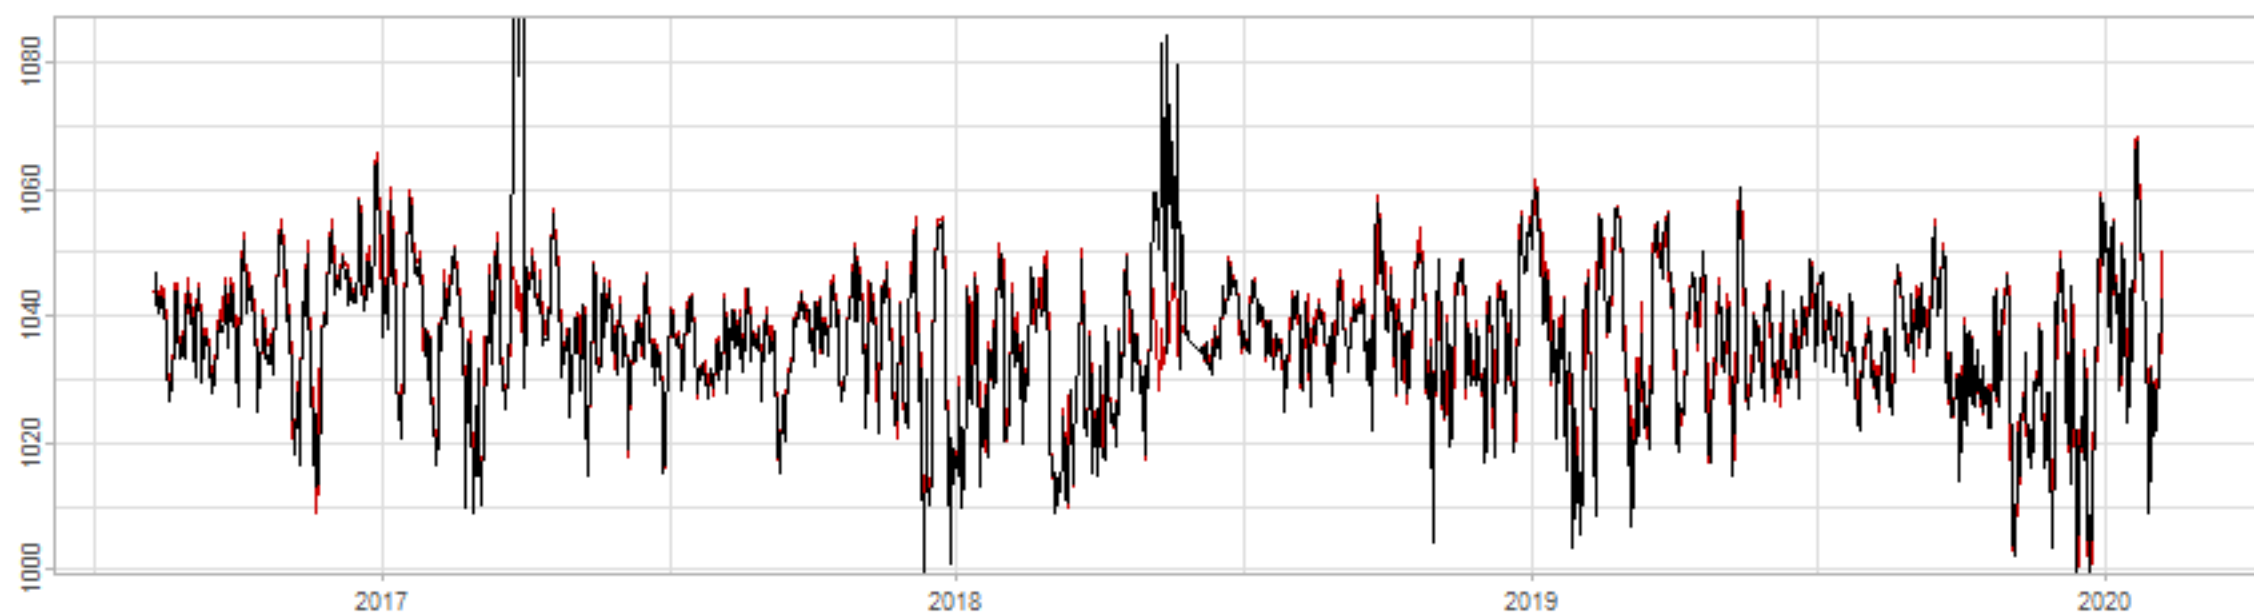

Drift p-value: 1.91e-03, rate: -3.19 cmH2O/year @2017-03-16 12:00:00

Drift p-value: 8.12e-01, rate: 103.00 cmH2O/year @2019-09-19

Drift p-value: 8.09e-01, rate: 1.77 cmH2O/year @2019-01-08 12:00:00

Drift p-value: 9.47e-01, rate: -93.94 cmH2O/year @2019-09-06 12:00:00

BAOL500X_B_0029B - v0.01

BAOL503X_B_009C1 - v0.01

BAOL517X_B_0055C - v0.01

BAOL518X_B_B2129 - v0.01

Drift p-value: 6.83e-01, rate: 0.48 cmH2O/year @2016-09-18 12:00:00

Drift p-value: $7.37e-02$, rate: -2062.73 cmH₂O/year @2020-02-03 12:00:00

Drift p-value: 7.29e-01, rate: 0.41 cmH2O/year @2016-08-30 12:00:00

Drift p-value: 6.50e-01, rate: 0.21 cmH2O/year @2016-09-23 12:00:00

Drift p-value: 7.98e-01, rate: 98.17 cmH2O/year @2019-11-01

BAOL547X_B_B2137 - v0.01