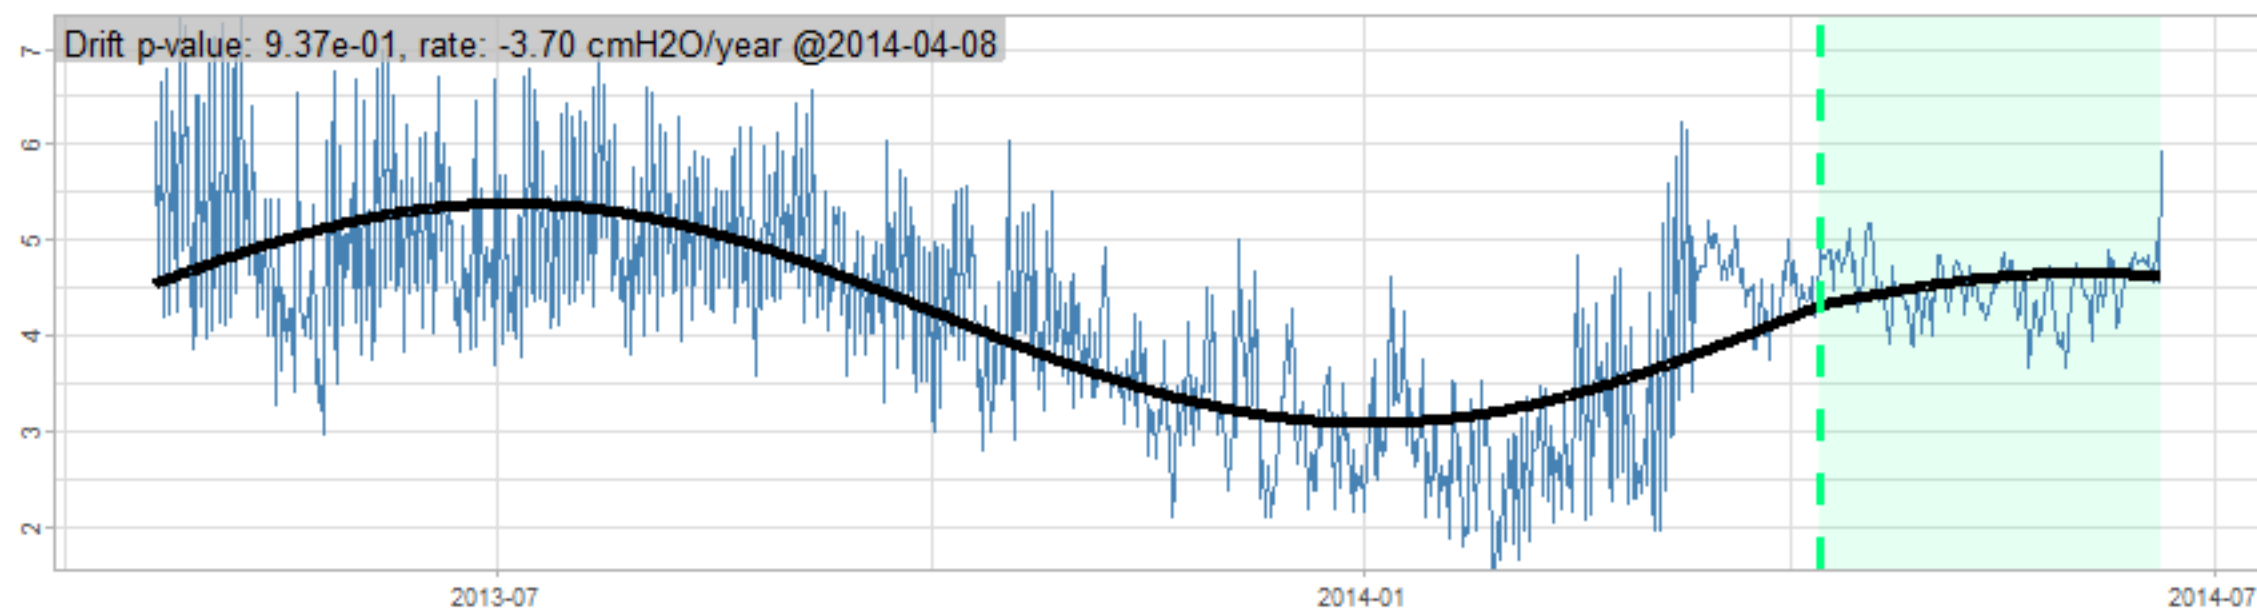

Drift p-value: 1.91e-03, rate: -3.19 cmH2O/year @2017-03-16 12:00:00

Drift p-value: 8.12e-01, rate: 103.00 cmH2O/year @2019-09-19

Drift p-value: 8.09e-01, rate: 1.77 cmH2O/year @2019-01-08 12:00:00

Drift p-value: 9.47e-01, rate: -93.94 cmH2O/year @2019-09-06 12:00:00

BAOL500X_B_0029B - v0.01

BAOL503X_B_009C1 - v0.01

BAOL517X_B_0055C - v0.01

BAOL518X_B_B2129 - v0.01

Drift p-value: 6.83e-01, rate: 0.48 cmH2O/year @2016-09-18 12:00:00

Drift p-value: $7.37e-02$, rate: -2062.73 cmH₂O/year @2020-02-03 12:00:00

Drift p-value: 7.29e-01, rate: 0.41 cmH2O/year @2016-08-30 12:00:00

Drift p-value: 6.50e-01, rate: 0.21 cmH2O/year @2016-09-23 12:00:00

Drift p-value: 7.98e-01, rate: 98.17 cmH2O/year @2019-11-01

BAOL547X_B_B2137 - v0.01

BAOL548X_B_0055B - v0.01

Drift p-value: 9.22e-01, rate: 0.67 cmH2O/year @2014-12-13

Drift p-value: 8.57e-01, rate: 164.61 cmH2O/year @2017-12-22 12:00:00

BAOL550X_B_B2136 - v0.01

BAOL551X_B_B2135 - v0.01