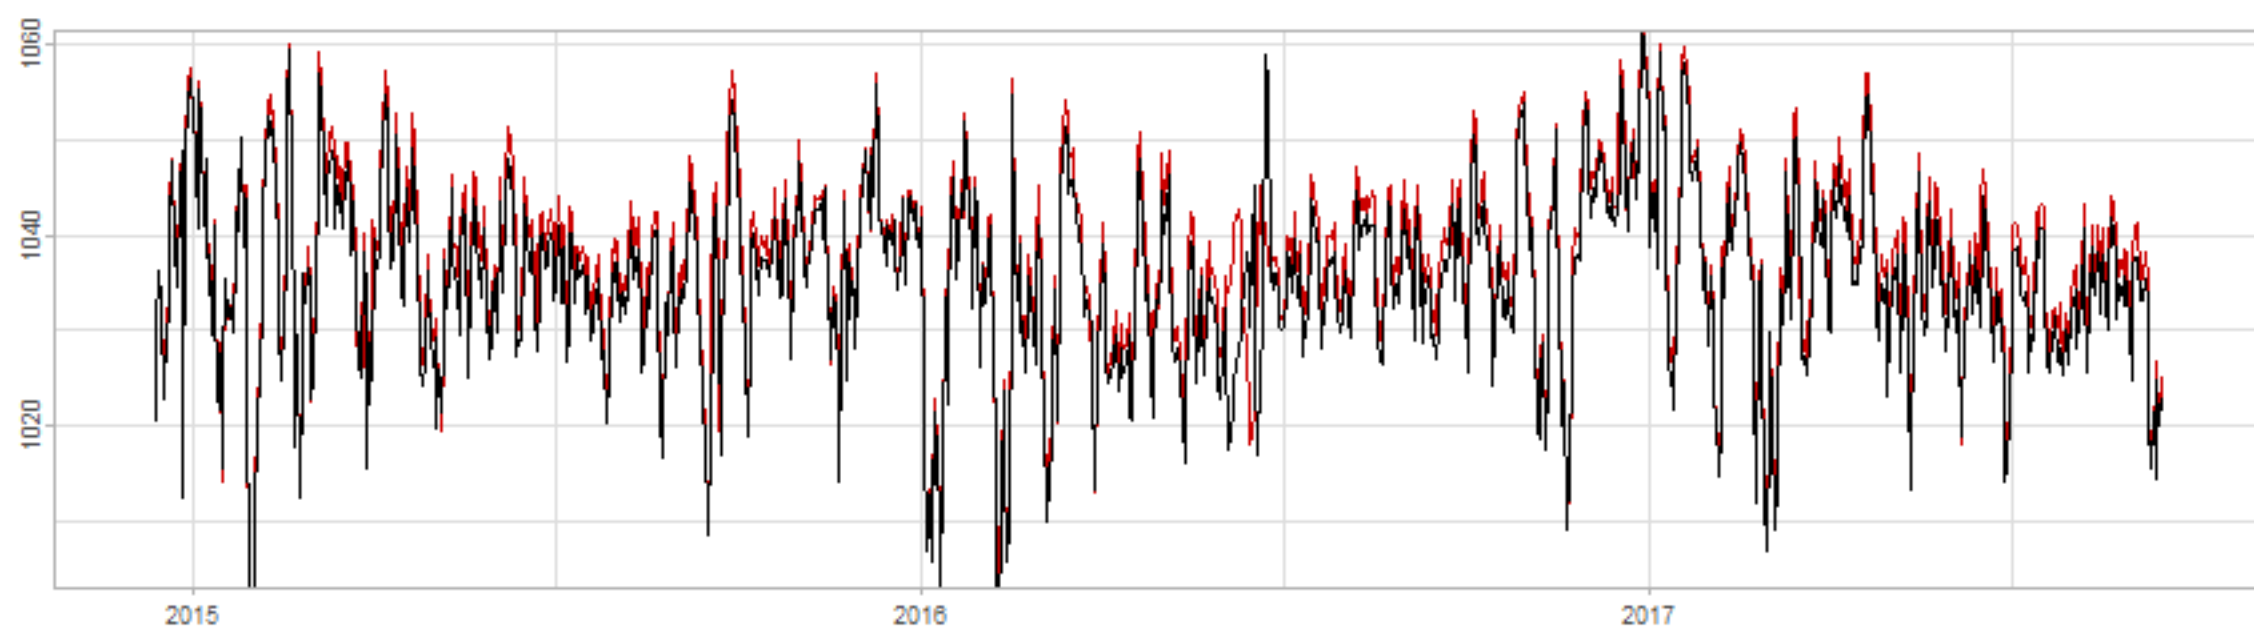

Drift p-value: 1.91e-03, rate: -3.19 cmH2O/year @2017-03-16 12:00:00

Drift p-value: 8.12e-01, rate: 103.00 cmH2O/year @2019-09-19

Drift p-value: 8.09e-01, rate: 1.77 cmH2O/year @2019-01-08 12:00:00

Drift p-value: 9.47e-01, rate: -93.94 cmH2O/year @2019-09-06 12:00:00

BAOL500X_B_0029B - v0.01

BAOL503X_B_009C1 - v0.01

BAOL517X_B_0055C - v0.01

BAOL518X_B_B2129 - v0.01

Drift p-value: 6.83e-01, rate: 0.48 cmH2O/year @2016-09-18 12:00:00

Drift p-value: $7.37e-02$, rate: -2062.73 cmH₂O/year @2020-02-03 12:00:00

Drift p-value: 7.29e-01, rate: 0.41 cmH2O/year @2016-08-30 12:00:00

Drift p-value: 6.50e-01, rate: 0.21 cmH2O/year @2016-09-23 12:00:00

Drift p-value: 7.98e-01, rate: 98.17 cmH2O/year @2019-11-01

BAOL547X_B_B2137 - v0.01

BAOL548X_B_0055B - v0.01

Drift p-value: 9.22e-01, rate: 0.67 cmH2O/year @2014-12-13

Drift p-value: 8.57e-01, rate: 164.61 cmH2O/year @2017-12-22 12:00:00

BAOL550X_B_B2136 - v0.01

BAOL551X_B_B2135 - v0.01