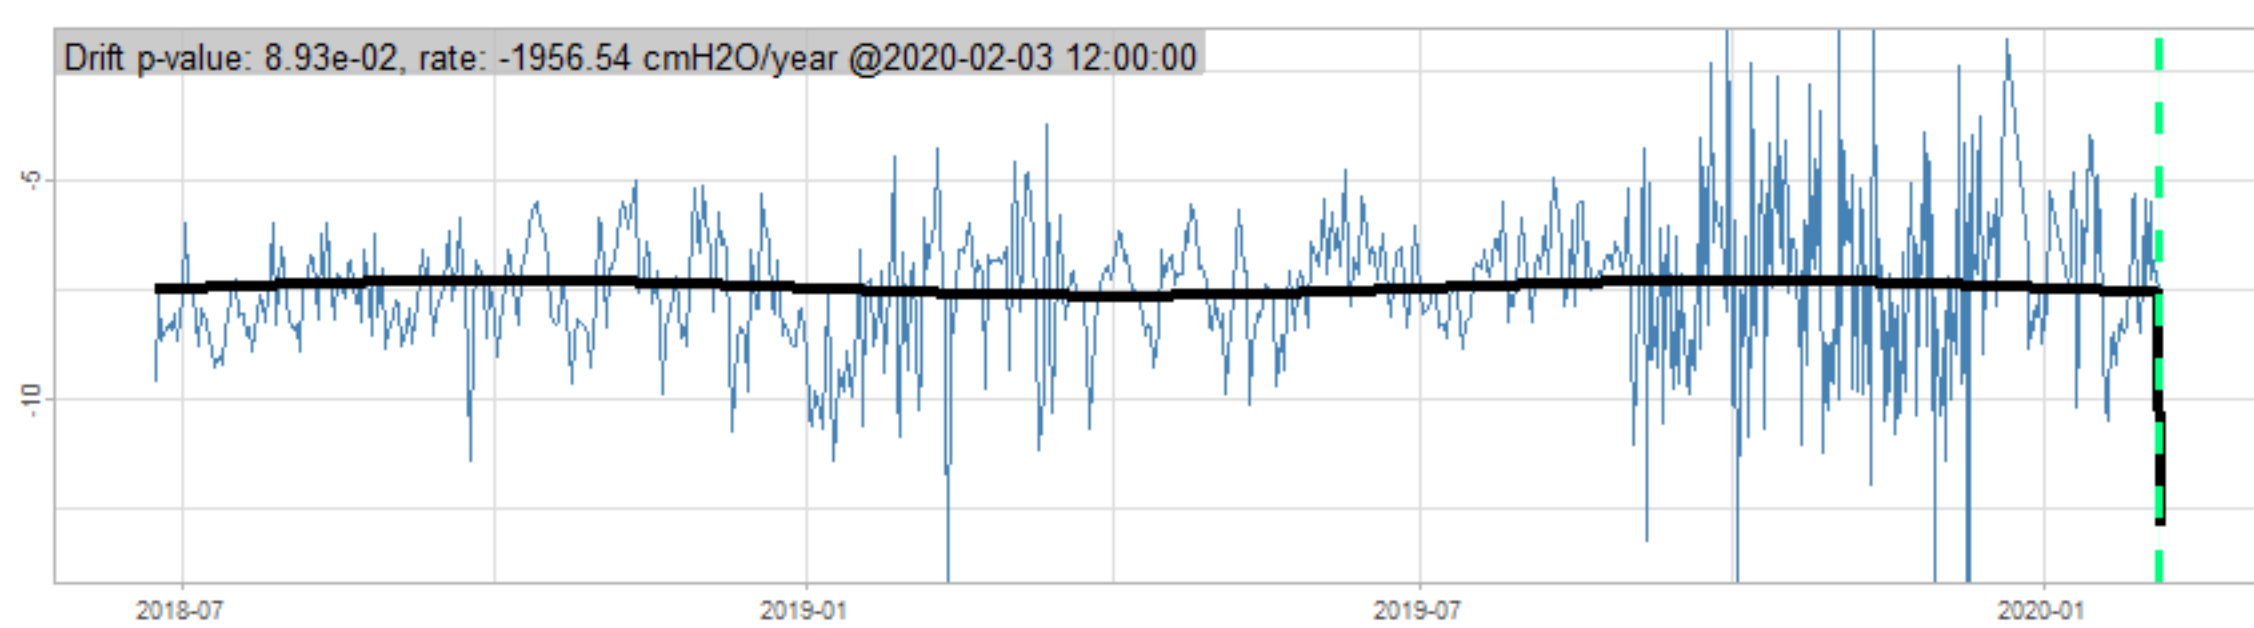

Drift p-value: 1.91e-03, rate: -3.19 cmH2O/year @2017-03-16 12:00:00

Drift p-value: 8.12e-01, rate: 103.00 cmH2O/year @2019-09-19

Drift p-value: 8.09e-01, rate: 1.77 cmH2O/year @2019-01-08 12:00:00

Drift p-value: 9.47e-01, rate: -93.94 cmH2O/year @2019-09-06 12:00:00

BAOL500X_B_0029B - v0.01

BAOL503X_B_009C1 - v0.01

BAOL517X_B_0055C - v0.01

BAOL518X_B_B2129 - v0.01

Drift p-value: 6.83e-01, rate: 0.48 cmH2O/year @2016-09-18 12:00:00

Drift p-value: $7.37e-02$, rate: -2062.73 cmH₂O/year @2020-02-03 12:00:00

Drift p-value: 7.29e-01, rate: 0.41 cmH2O/year @2016-08-30 12:00:00

Drift p-value: 6.50e-01, rate: 0.21 cmH2O/year @2016-09-23 12:00:00

Drift p-value: 7.98e-01, rate: 98.17 cmH2O/year @2019-11-01

BAOL547X_B_B2137 - v0.01

BAOL548X_B_0055B - v0.01

Drift p-value: 9.22e-01, rate: 0.67 cmH2O/year @2014-12-13

Drift p-value: 8.57e-01, rate: 164.61 cmH2O/year @2017-12-22 12:00:00

BAOL550X_B_B2136 - v0.01

BAOL551X_B_B2135 - v0.01