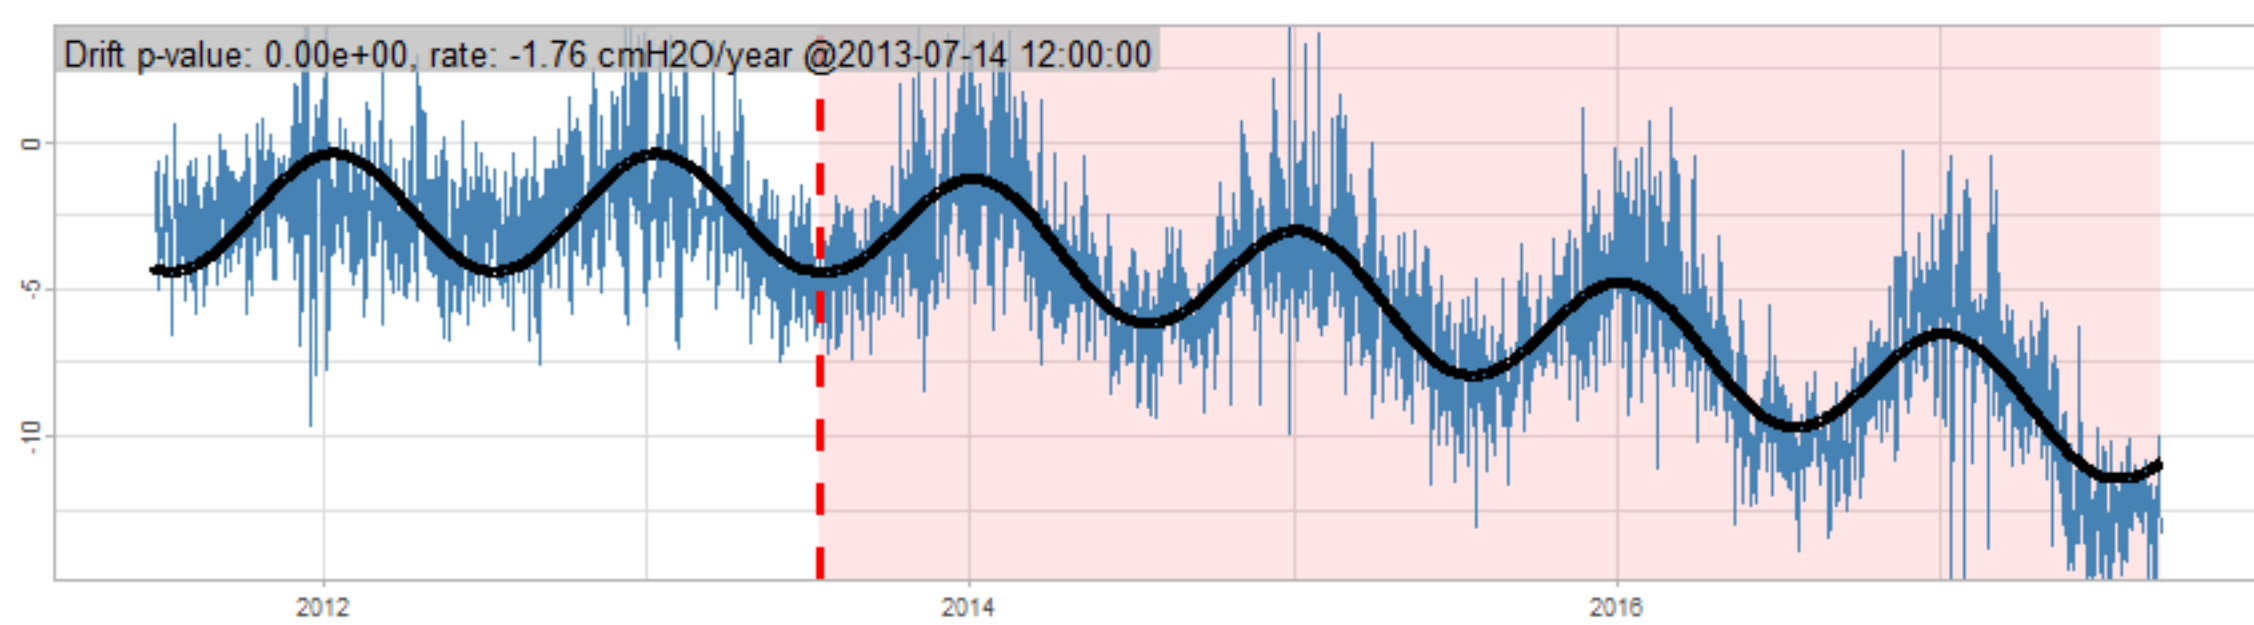

Drift p-value: 1.91e-03, rate: -3.19 cmH2O/year @2017-03-16 12:00:00

Drift p-value: 8.12e-01, rate: 103.00 cmH2O/year @2019-09-19

Drift p-value: 8.09e-01, rate: 1.77 cmH2O/year @2019-01-08 12:00:00

Drift p-value: 9.47e-01, rate: -93.94 cmH2O/year @2019-09-06 12:00:00

BAOL500X_B_0029B - v0.01

BAOL503X_B_009C1 - v0.01

BAOL517X_B_0055C - v0.01

BAOL518X_B_B2129 - v0.01

Drift p-value: 6.83e-01, rate: 0.48 cmH2O/year @2016-09-18 12:00:00

Drift p-value: $7.37e-02$, rate: -2062.73 cmH₂O/year @2020-02-03 12:00:00

Drift p-value: 7.29e-01, rate: 0.41 cmH2O/year @2016-08-30 12:00:00

Drift p-value: 6.50e-01, rate: 0.21 cmH2O/year @2016-09-23 12:00:00

Drift p-value: 7.98e-01, rate: 98.17 cmH2O/year @2019-11-01

BAOL547X_B_B2137 - v0.01

BAOL548X_B_0055B - v0.01

Drift p-value: 9.22e-01, rate: 0.67 cmH2O/year @2014-12-13

Drift p-value: 8.57e-01, rate: 164.61 cmH2O/year @2017-12-22 12:00:00

BAOL550X_B_B2136 - v0.01

BAOL551X_B_B2135 - v0.01