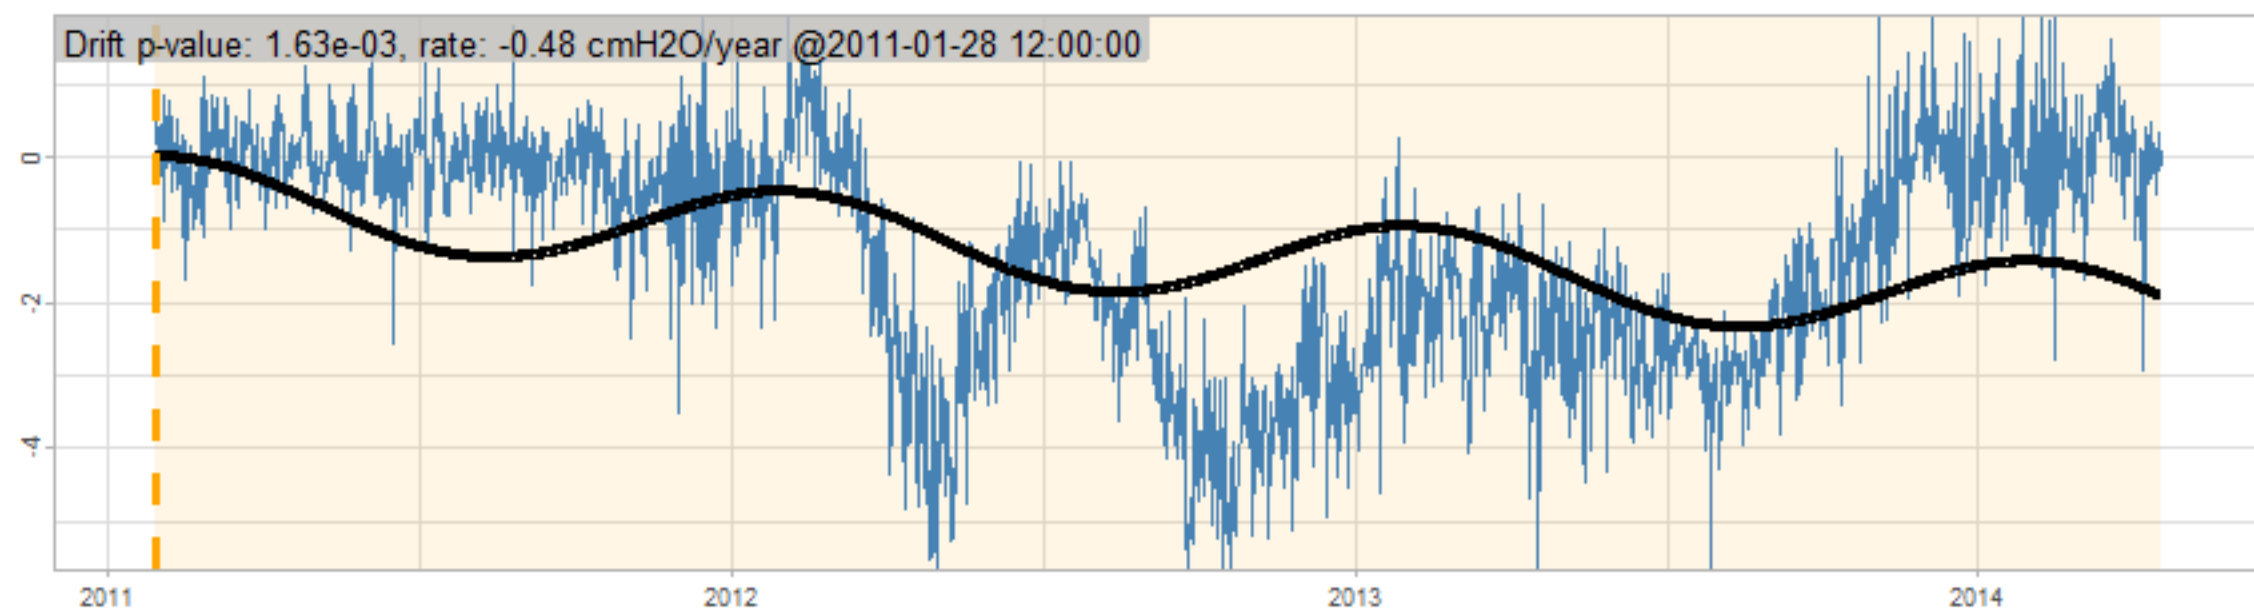

Drift p-value: 1.91e-03, rate: -3.19 cmH2O/year @2017-03-16 12:00:00

Drift p-value: 8.12e-01, rate: 103.00 cmH2O/year @2019-09-19

Drift p-value: 8.09e-01, rate: 1.77 cmH2O/year @2019-01-08 12:00:00

Drift p-value: 9.47e-01, rate: -93.94 cmH2O/year @2019-09-06 12:00:00

BAOL500X_B_0029B - v0.01

BAOL503X_B_009C1 - v0.01

BAOL517X_B_0055C - v0.01

BAOL518X_B_B2129 - v0.01

Drift p-value: 6.83e-01, rate: 0.48 cmH2O/year @2016-09-18 12:00:00

Drift p-value: $7.37e-02$, rate: -2062.73 cmH₂O/year @2020-02-03 12:00:00

Drift p-value: 7.29e-01, rate: 0.41 cmH2O/year @2016-08-30 12:00:00

Drift p-value: 6.50e-01, rate: 0.21 cmH2O/year @2016-09-23 12:00:00

Drift p-value: 7.98e-01, rate: 98.17 cmH2O/year @2019-11-01

BAOL547X_B_B2137 - v0.01

BAOL548X_B_0055B - v0.01

Drift p-value: 9.22e-01, rate: 0.67 cmH2O/year @2014-12-13

Drift p-value: 8.57e-01, rate: 164.61 cmH2O/year @2017-12-22 12:00:00

BAOL550X_B_B2136 - v0.01

BAOL551X_B_B2135 - v0.01