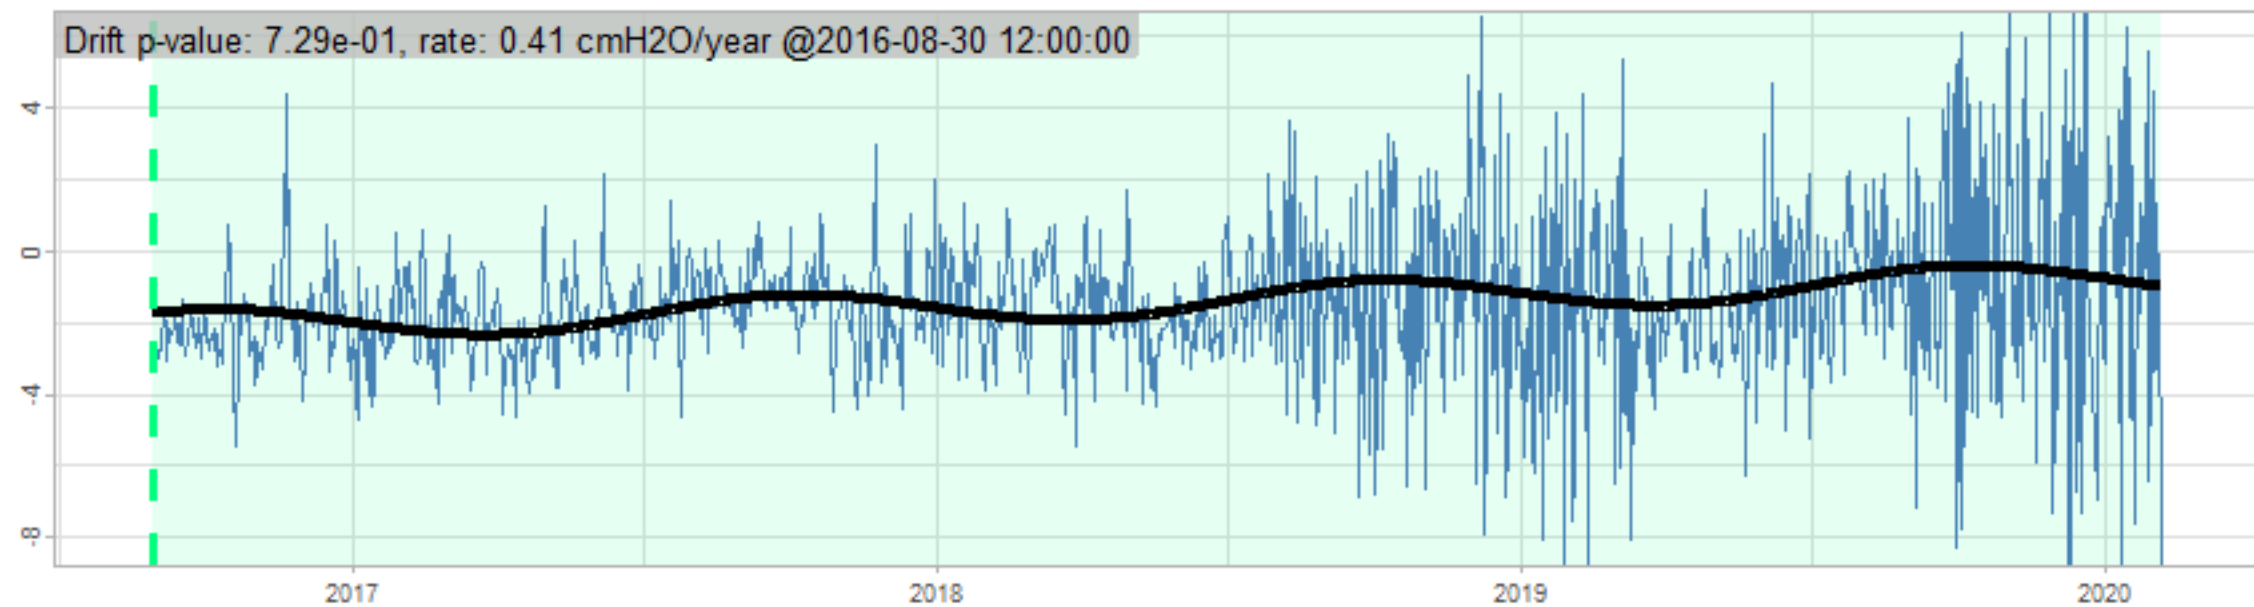

Drift p-value: 1.91e-03, rate: -3.19 cmH2O/year @2017-03-16 12:00:00

Drift p-value: 8.12e-01, rate: 103.00 cmH2O/year @2019-09-19

Drift p-value: 8.09e-01, rate: 1.77 cmH2O/year @2019-01-08 12:00:00

Drift p-value: 9.47e-01, rate: -93.94 cmH2O/year @2019-09-06 12:00:00

BAOL500X_B_0029B - v0.01

BAOL503X_B_009C1 - v0.01

BAOL517X_B_0055C - v0.01

BAOL518X_B_B2129 - v0.01

Drift p-value: 6.83e-01, rate: 0.48 cmH2O/year @2016-09-18 12:00:00

Drift p-value: $7.37e-02$, rate: -2062.73 cmH₂O/year @2020-02-03 12:00:00

Drift p-value: 7.29e-01, rate: 0.41 cmH2O/year @2016-08-30 12:00:00

Drift p-value: 6.50e-01, rate: 0.21 cmH2O/year @2016-09-23 12:00:00

Drift p-value: 7.98e-01, rate: 98.17 cmH2O/year @2019-11-01

BAOL547X_B_B2137 - v0.01

BAOL548X_B_0055B - v0.01

Drift p-value: 9.22e-01, rate: 0.67 cmH2O/year @2014-12-13

Drift p-value: 8.57e-01, rate: 164.61 cmH2O/year @2017-12-22 12:00:00

BAOL550X_B_B2136 - v0.01

BAOL551X_B_B2135 - v0.01