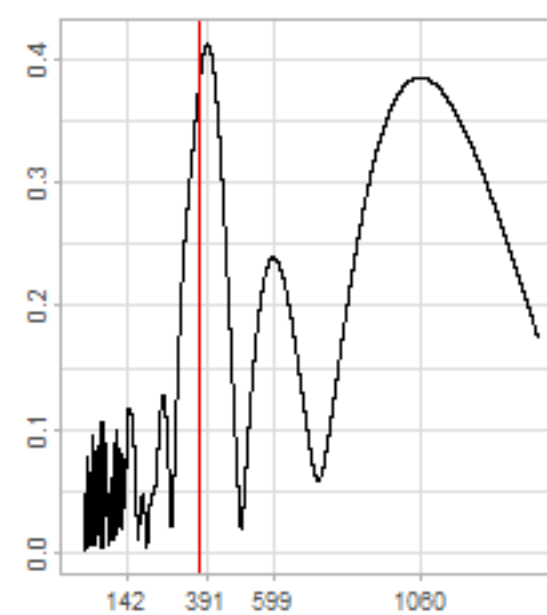

Drift p-value: 1.91e-03, rate: -3.19 cmH2O/year @2017-03-16 12:00:00

Drift p-value: 8.12e-01, rate: 103.00 cmH2O/year @2019-09-19

Drift p-value: 8.09e-01, rate: 1.77 cmH2O/year @2019-01-08 12:00:00

Drift p-value: 9.47e-01, rate: -93.94 cmH2O/year @2019-09-06 12:00:00

BAOL500X_B_0029B - v0.01

BAOL503X_B_009C1 - v0.01

BAOL517X_B_0055C - v0.01

BAOL518X_B_B2129 - v0.01

Drift p-value: 6.83e-01, rate: 0.48 cmH2O/year @2016-09-18 12:00:00

Drift p-value: $7.37e-02$, rate: -2062.73 cmH₂O/year @2020-02-03 12:00:00

Drift p-value: 7.29e-01, rate: 0.41 cmH2O/year @2016-08-30 12:00:00

Drift p-value: 6.50e-01, rate: 0.21 cmH2O/year @2016-09-23 12:00:00

Drift p-value: 7.98e-01, rate: 98.17 cmH2O/year @2019-11-01

BAOL547X_B_B2137 - v0.01

BAOL548X_B_0055B - v0.01

Drift p-value: 9.22e-01, rate: 0.67 cmH2O/year @2014-12-13

Drift p-value: 8.57e-01, rate: 164.61 cmH2O/year @2017-12-22 12:00:00

BAOL550X_B_B2136 - v0.01

BAOL551X_B_B2135 - v0.01