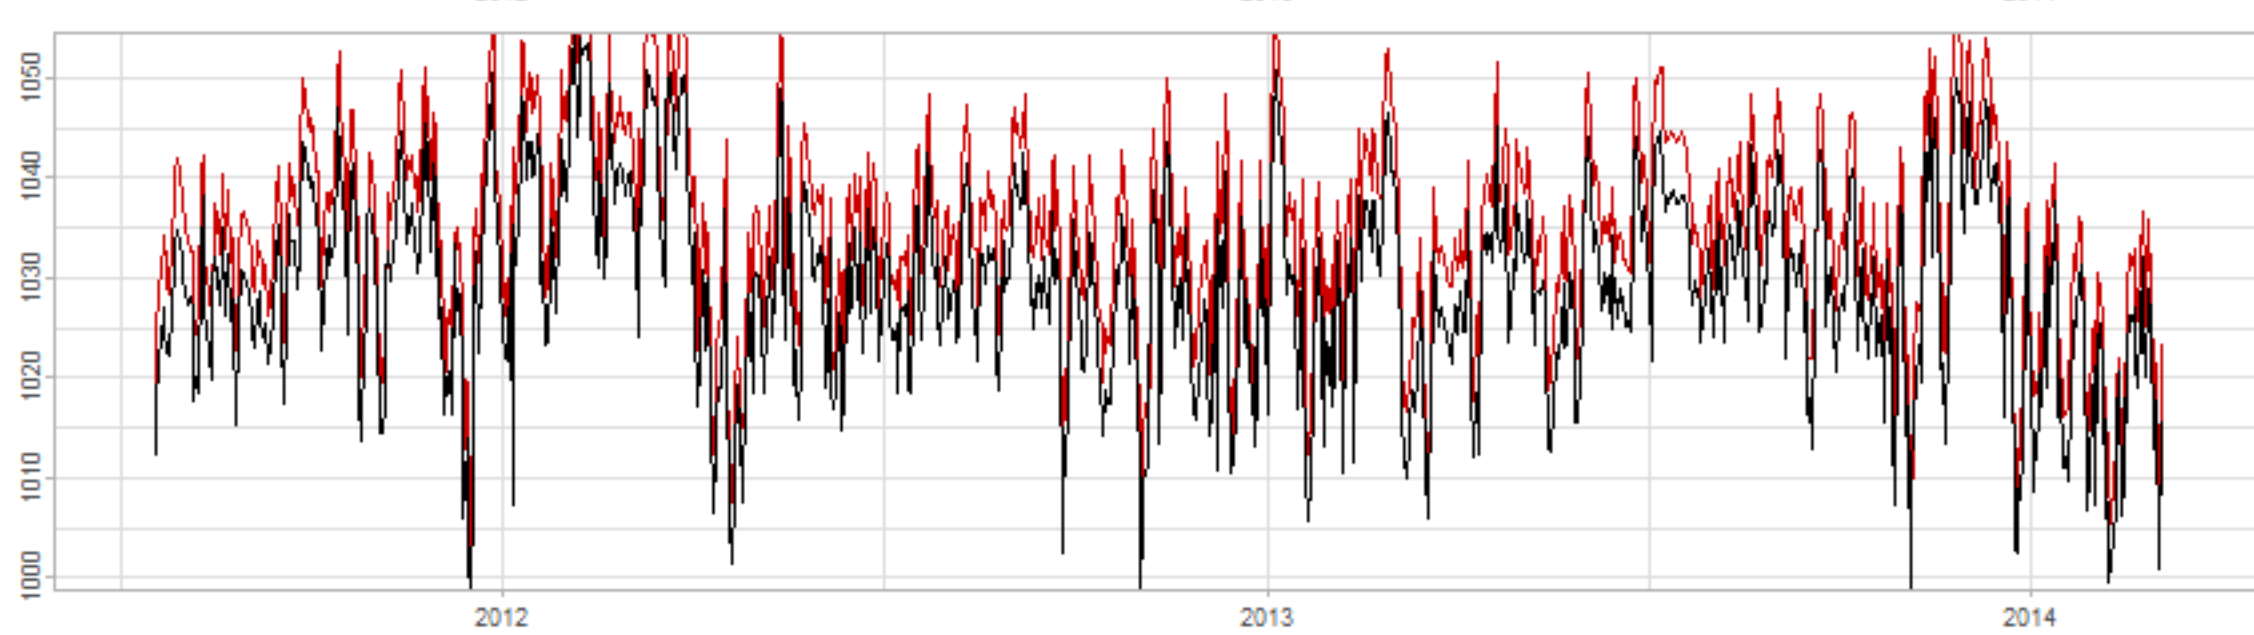

Drift p-value: 1.91e-03, rate: -3.19 cmH2O/year @2017-03-16 12:00:00

Drift p-value: 8.12e-01, rate: 103.00 cmH2O/year @2019-09-19

Drift p-value: 8.09e-01, rate: 1.77 cmH2O/year @2019-01-08 12:00:00

Drift p-value: 9.47e-01, rate: -93.94 cmH2O/year @2019-09-06 12:00:00

BAOL500X_B_0029B - v0.01

BAOL503X_B_009C1 - v0.01

BAOL517X_B_0055C - v0.01

BAOL518X_B_B2129 - v0.01

Drift p-value: 6.83e-01, rate: 0.48 cmH2O/year @2016-09-18 12:00:00

Drift p-value: $7.37e-02$, rate: -2062.73 cmH₂O/year @2020-02-03 12:00:00

Drift p-value: 7.29e-01, rate: 0.41 cmH2O/year @2016-08-30 12:00:00

Drift p-value: 6.50e-01, rate: 0.21 cmH2O/year @2016-09-23 12:00:00

Drift p-value: 7.98e-01, rate: 98.17 cmH2O/year @2019-11-01

BAOL547X_B_B2137 - v0.01

BAOL548X_B_0055B - v0.01

Drift p-value: 9.22e-01, rate: 0.67 cmH2O/year @2014-12-13

Drift p-value: 8.57e-01, rate: 164.61 cmH2O/year @2017-12-22 12:00:00

BAOL550X_B_B2136 - v0.01

BAOL551X_B_B2135 - v0.01