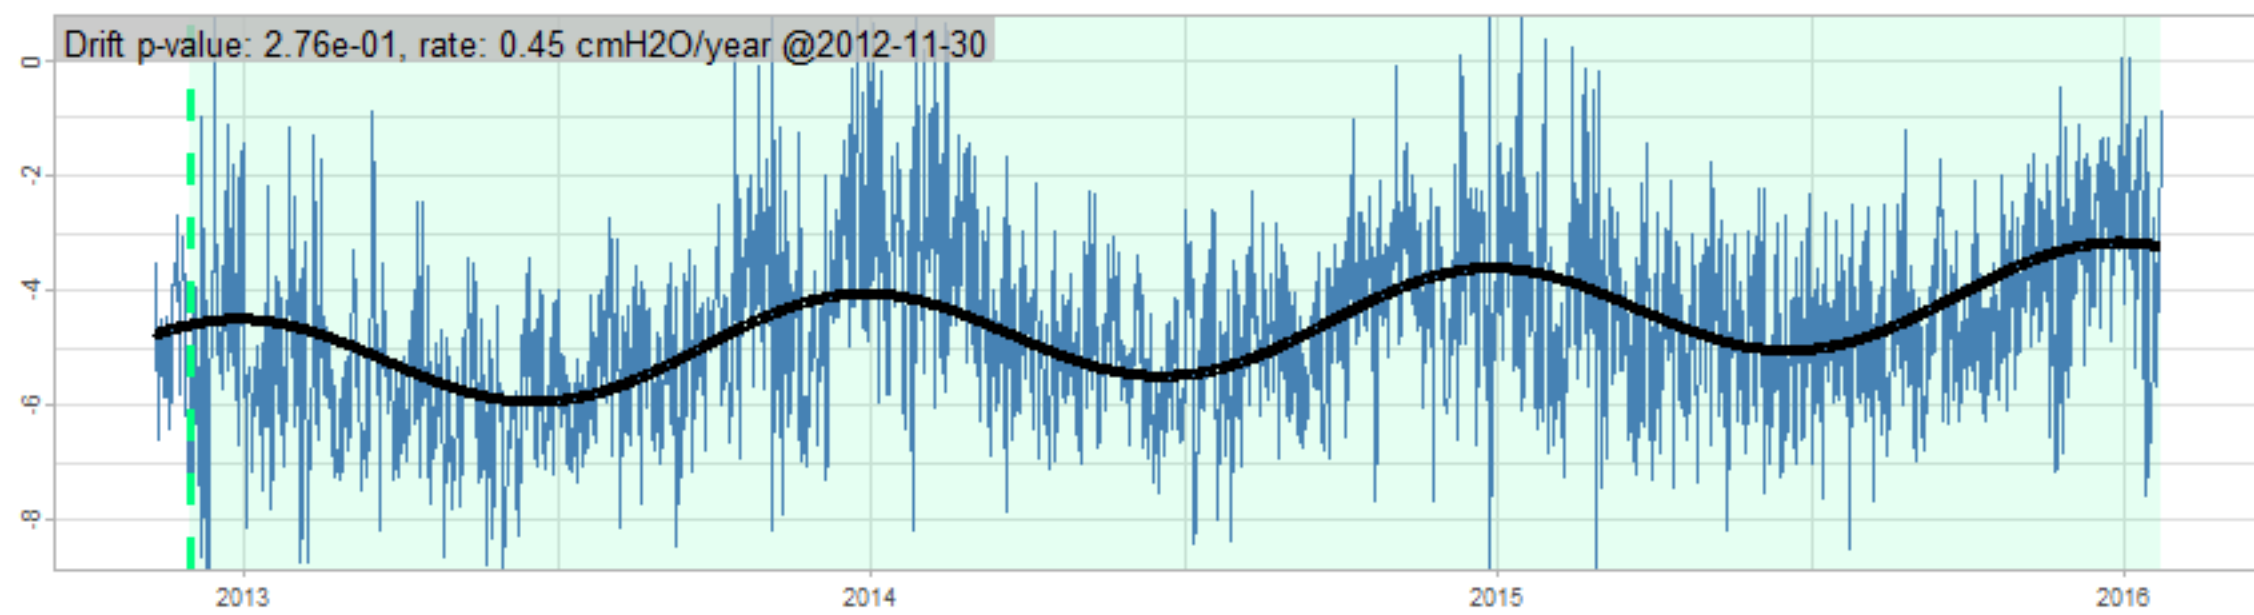

Drift p-value: 1.91e-03, rate: -3.19 cmH2O/year @2017-03-16 12:00:00

Drift p-value: 8.12e-01, rate: 103.00 cmH2O/year @2019-09-19

Drift p-value: 8.09e-01, rate: 1.77 cmH2O/year @2019-01-08 12:00:00

Drift p-value: 9.47e-01, rate: -93.94 cmH2O/year @2019-09-06 12:00:00

BAOL500X_B_0029B - v0.01

BAOL503X_B_009C1 - v0.01

BAOL517X_B_0055C - v0.01

BAOL518X_B_B2129 - v0.01

Drift p-value: 6.83e-01, rate: 0.48 cmH2O/year @2016-09-18 12:00:00

Drift p-value: $7.37e-02$, rate: -2062.73 cmH₂O/year @2020-02-03 12:00:00

Drift p-value: 7.29e-01, rate: 0.41 cmH2O/year @2016-08-30 12:00:00

Drift p-value: 6.50e-01, rate: 0.21 cmH2O/year @2016-09-23 12:00:00

Drift p-value: 7.98e-01, rate: 98.17 cmH2O/year @2019-11-01

BAOL547X_B_B2137 - v0.01

BAOL548X_B_0055B - v0.01

Drift p-value: 9.22e-01, rate: 0.67 cmH2O/year @2014-12-13

Drift p-value: 8.57e-01, rate: 164.61 cmH2O/year @2017-12-22 12:00:00

BAOL550X_B_B2136 - v0.01

BAOL551X_B_B2135 - v0.01