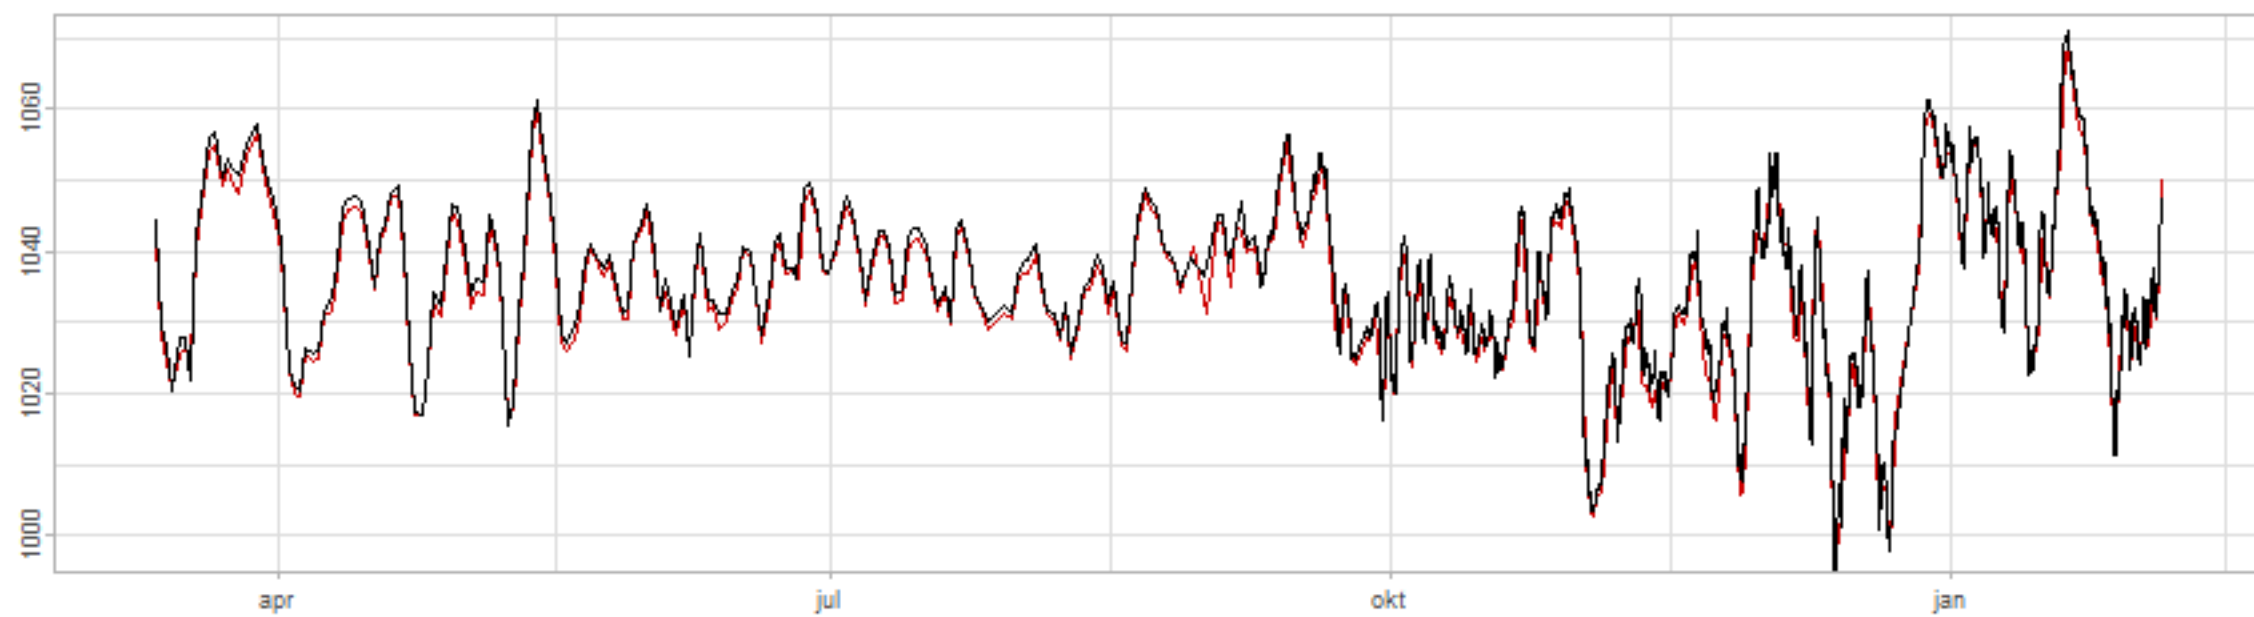

Drift p-value: 1.91e-03, rate: -3.19 cmH2O/year @2017-03-16 12:00:00

Drift p-value: 8.12e-01, rate: 103.00 cmH2O/year @2019-09-19

Drift p-value: 8.09e-01, rate: 1.77 cmH2O/year @2019-01-08 12:00:00

Drift p-value: 9.47e-01, rate: -93.94 cmH2O/year @2019-09-06 12:00:00

BAOL500X_B_0029B - v0.01

BAOL503X_B_009C1 - v0.01

BAOL517X_B_0055C - v0.01

BAOL518X_B_B2129 - v0.01

Drift p-value: 6.83e-01, rate: 0.48 cmH2O/year @2016-09-18 12:00:00

Drift p-value: $7.37e-02$, rate: -2062.73 cmH₂O/year @2020-02-03 12:00:00

Drift p-value: 7.29e-01, rate: 0.41 cmH2O/year @2016-08-30 12:00:00

Drift p-value: 6.50e-01, rate: 0.21 cmH2O/year @2016-09-23 12:00:00

Drift p-value: 7.98e-01, rate: 98.17 cmH2O/year @2019-11-01

BAOL547X_B_B2137 - v0.01

BAOL548X_B_0055B - v0.01

Drift p-value: 9.22e-01, rate: 0.67 cmH2O/year @2014-12-13

Drift p-value: 8.57e-01, rate: 164.61 cmH2O/year @2017-12-22 12:00:00

BAOL550X_B_B2136 - v0.01

BAOL551X_B_B2135 - v0.01