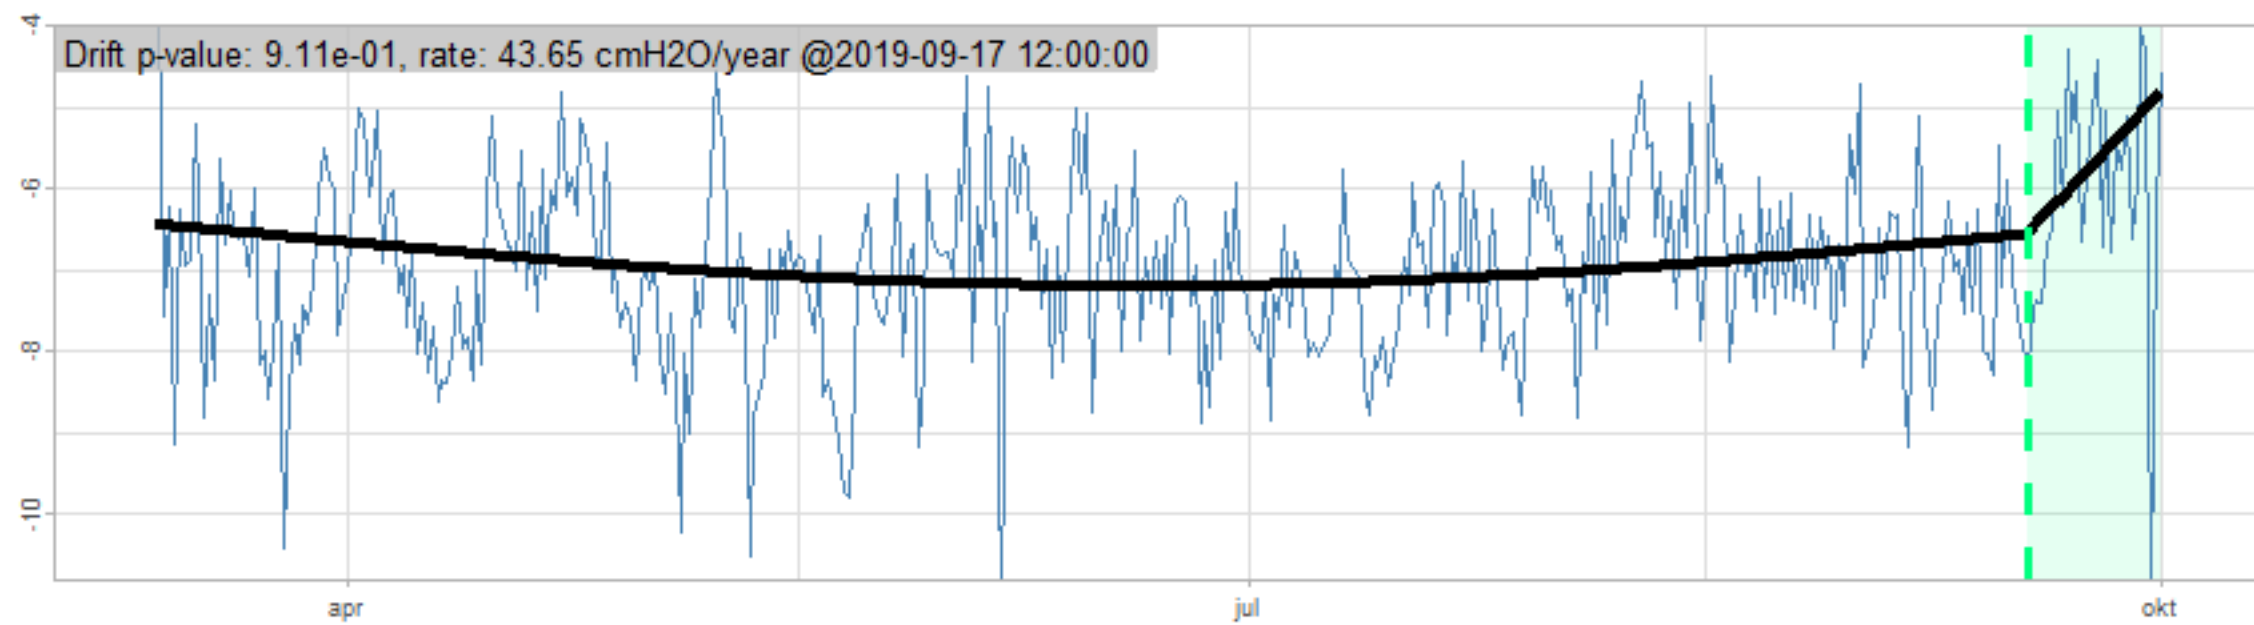

Drift p-value: 1.91e-03, rate: -3.19 cmH2O/year @2017-03-16 12:00:00

Drift p-value: 8.12e-01, rate: 103.00 cmH2O/year @2019-09-19

Drift p-value: 8.09e-01, rate: 1.77 cmH2O/year @2019-01-08 12:00:00

Drift p-value: 9.47e-01, rate: -93.94 cmH2O/year @2019-09-06 12:00:00

BAOL500X_B_0029B - v0.01

BAOL503X_B_009C1 - v0.01

BAOL517X_B_0055C - v0.01

BAOL518X_B_B2129 - v0.01

Drift p-value: 6.83e-01, rate: 0.48 cmH2O/year @2016-09-18 12:00:00

Drift p-value: $7.37e-02$, rate: -2062.73 cmH₂O/year @2020-02-03 12:00:00

Drift p-value: 7.29e-01, rate: 0.41 cmH2O/year @2016-08-30 12:00:00

Drift p-value: 6.50e-01, rate: 0.21 cmH2O/year @2016-09-23 12:00:00

Drift p-value: 7.98e-01, rate: 98.17 cmH2O/year @2019-11-01

BAOL547X_B_B2137 - v0.01

BAOL548X_B_0055B - v0.01

Drift p-value: 9.22e-01, rate: 0.67 cmH2O/year @2014-12-13

Drift p-value: 8.57e-01, rate: 164.61 cmH2O/year @2017-12-22 12:00:00

BAOL550X_B_B2136 - v0.01

BAOL551X_B_B2135 - v0.01