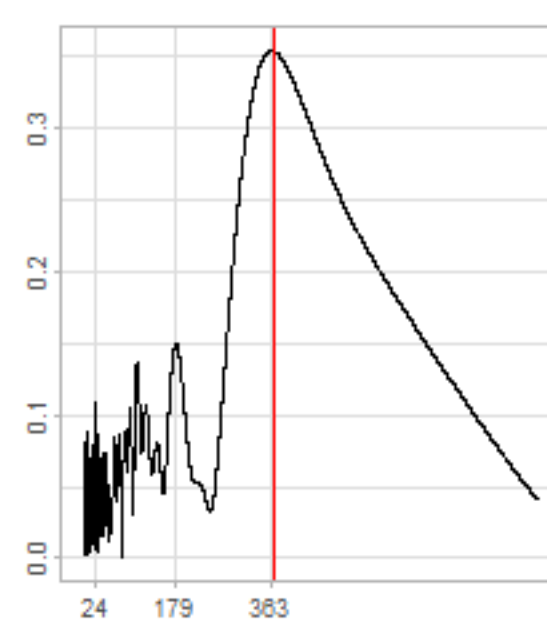

Drift p-value: 1.91e-03, rate: -3.19 cmH2O/year @2017-03-16 12:00:00

Drift p-value: 8.12e-01, rate: 103.00 cmH2O/year @2019-09-19

Drift p-value: 8.09e-01, rate: 1.77 cmH2O/year @2019-01-08 12:00:00

Drift p-value: 9.47e-01, rate: -93.94 cmH2O/year @2019-09-06 12:00:00

BAOL500X_B_0029B - v0.01

BAOL503X_B_009C1 - v0.01

BAOL517X_B_0055C - v0.01

BAOL518X_B_B2129 - v0.01

Drift p-value: 6.83e-01, rate: 0.48 cmH2O/year @2016-09-18 12:00:00

Drift p-value: $7.37e-02$, rate: -2062.73 cmH₂O/year @2020-02-03 12:00:00

Drift p-value: 7.29e-01, rate: 0.41 cmH2O/year @2016-08-30 12:00:00

Drift p-value: 6.50e-01, rate: 0.21 cmH2O/year @2016-09-23 12:00:00

Drift p-value: 7.98e-01, rate: 98.17 cmH2O/year @2019-11-01

BAOL547X_B_B2137 - v0.01

BAOL548X_B_0055B - v0.01

Drift p-value: 9.22e-01, rate: 0.67 cmH2O/year @2014-12-13

Drift p-value: 8.57e-01, rate: 164.61 cmH2O/year @2017-12-22 12:00:00

BAOL550X_B_B2136 - v0.01

BAOL551X_B_B2135 - v0.01