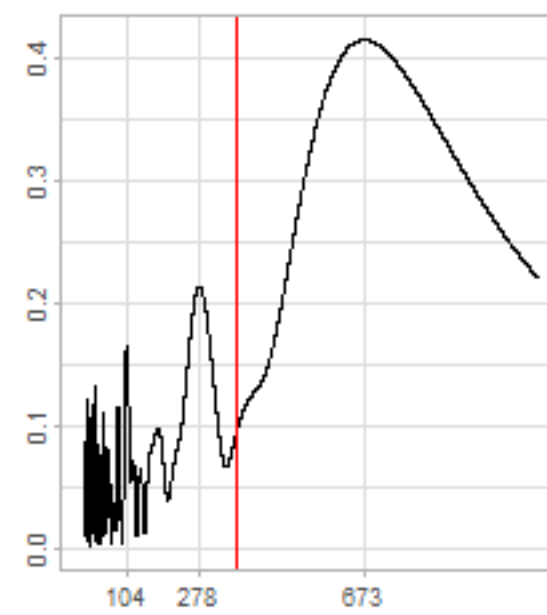

Drift p-value: 1.91e-03, rate: -3.19 cmH2O/year @2017-03-16 12:00:00

Drift p-value: 8.12e-01, rate: 103.00 cmH2O/year @2019-09-19

Drift p-value: 8.09e-01, rate: 1.77 cmH2O/year @2019-01-08 12:00:00

Drift p-value: 9.47e-01, rate: -93.94 cmH2O/year @2019-09-06 12:00:00

BAOL500X_B_0029B - v0.01

BAOL503X_B_009C1 - v0.01

BAOL517X_B_0055C - v0.01

BAOL518X_B_B2129 - v0.01

Drift p-value: 6.83e-01, rate: 0.48 cmH2O/year @2016-09-18 12:00:00

Drift p-value: $7.37e-02$, rate: -2062.73 cmH₂O/year @2020-02-03 12:00:00

Drift p-value: 7.29e-01, rate: 0.41 cmH2O/year @2016-08-30 12:00:00

Drift p-value: 6.50e-01, rate: 0.21 cmH2O/year @2016-09-23 12:00:00

Drift p-value: 7.98e-01, rate: 98.17 cmH2O/year @2019-11-01

BAOL547X_B_B2137 - v0.01

BAOL548X_B_0055B - v0.01

Drift p-value: 9.22e-01, rate: 0.67 cmH2O/year @2014-12-13

Drift p-value: 8.57e-01, rate: 164.61 cmH2O/year @2017-12-22 12:00:00

BAOL550X_B_B2136 - v0.01

BAOL551X_B_B2135 - v0.01