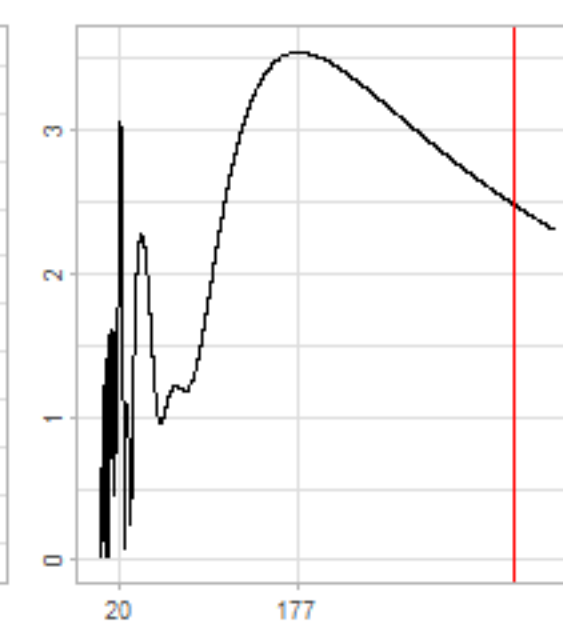

Drift p-value: 1.91e-03, rate: -3.19 cmH2O/year @2017-03-16 12:00:00

Drift p-value: 8.12e-01, rate: 103.00 cmH2O/year @2019-09-19

Drift p-value: 8.09e-01, rate: 1.77 cmH2O/year @2019-01-08 12:00:00

Drift p-value: 9.47e-01, rate: -93.94 cmH2O/year @2019-09-06 12:00:00

BAOL500X_B_0029B - v0.01

BAOL503X_B_009C1 - v0.01

BAOL517X_B_0055C - v0.01

BAOL518X_B_B2129 - v0.01

Drift p-value: 6.83e-01, rate: 0.48 cmH2O/year @2016-09-18 12:00:00

Drift p-value: $7.37e-02$, rate: -2062.73 cmH₂O/year @2020-02-03 12:00:00

Drift p-value: 7.29e-01, rate: 0.41 cmH2O/year @2016-08-30 12:00:00

Drift p-value: 6.50e-01, rate: 0.21 cmH2O/year @2016-09-23 12:00:00

Drift p-value: 7.98e-01, rate: 98.17 cmH2O/year @2019-11-01

BAOL547X_B_B2137 - v0.01

BAOL548X_B_0055B - v0.01

Drift p-value: 9.22e-01, rate: 0.67 cmH2O/year @2014-12-13

Drift p-value: 8.57e-01, rate: 164.61 cmH2O/year @2017-12-22 12:00:00

BAOL550X_B_B2136 - v0.01

BAOL551X_B_B2135 - v0.01