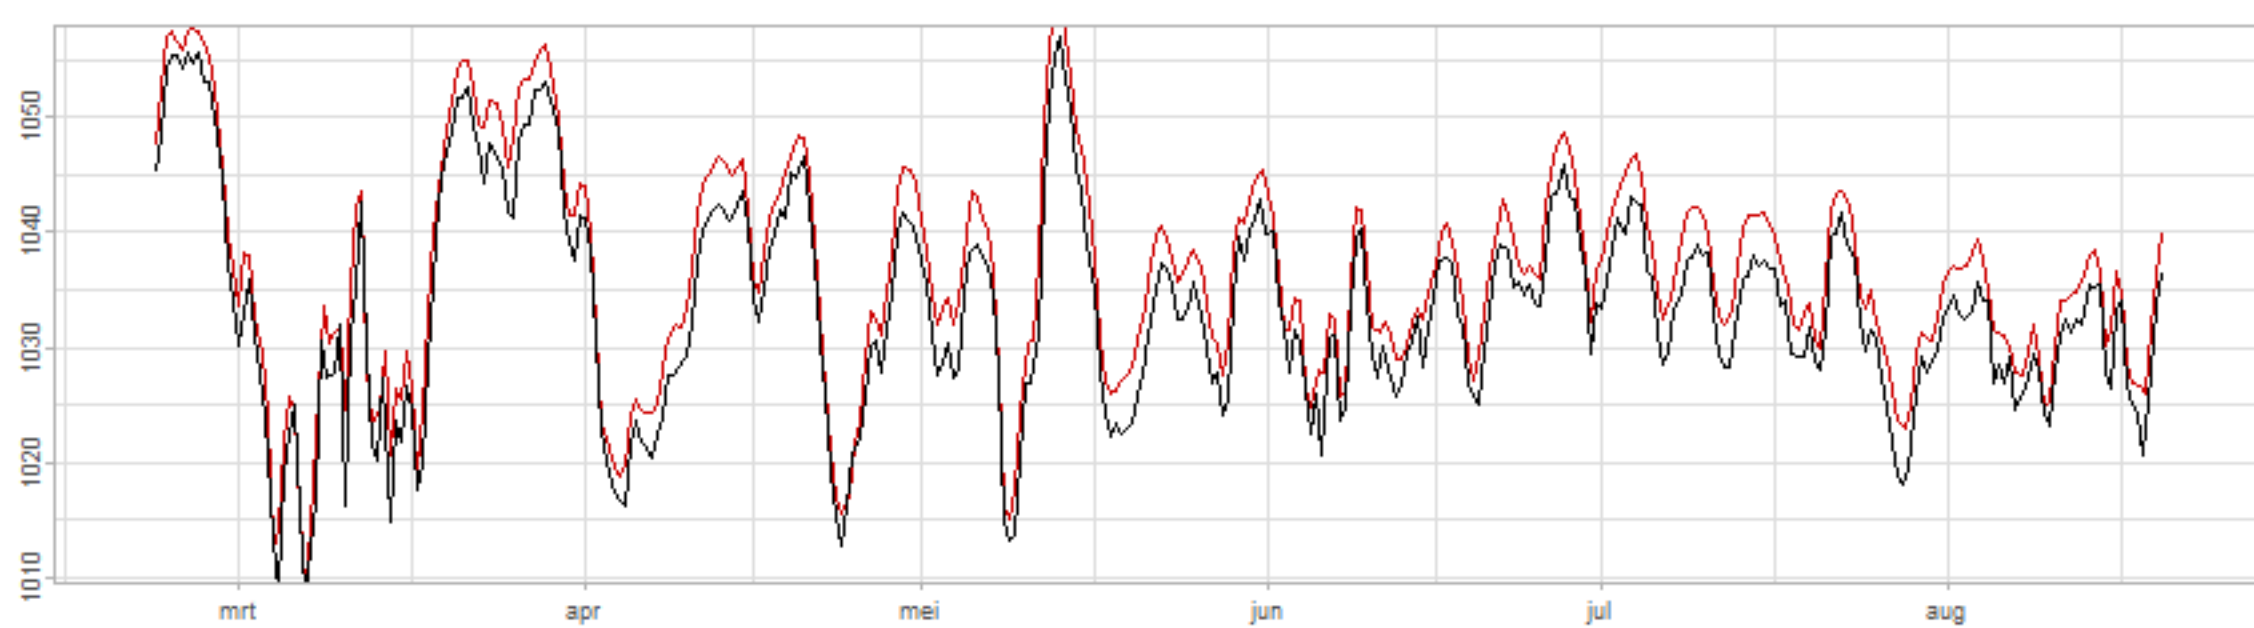

Drift p-value: 1.91e-03, rate: -3.19 cmH2O/year @2017-03-16 12:00:00

Drift p-value: 8.12e-01, rate: 103.00 cmH2O/year @2019-09-19

Drift p-value: 8.09e-01, rate: 1.77 cmH2O/year @2019-01-08 12:00:00

Drift p-value: 9.47e-01, rate: -93.94 cmH2O/year @2019-09-06 12:00:00

BAOL500X_B_0029B - v0.01

BAOL503X_B_009C1 - v0.01

BAOL517X_B_0055C - v0.01

BAOL518X_B_B2129 - v0.01

Drift p-value: 6.83e-01, rate: 0.48 cmH2O/year @2016-09-18 12:00:00

Drift p-value: $7.37e-02$, rate: -2062.73 cmH₂O/year @2020-02-03 12:00:00

Drift p-value: 7.29e-01, rate: 0.41 cmH2O/year @2016-08-30 12:00:00

Drift p-value: 6.50e-01, rate: 0.21 cmH2O/year @2016-09-23 12:00:00

Drift p-value: 7.98e-01, rate: 98.17 cmH2O/year @2019-11-01

BAOL547X_B_B2137 - v0.01

BAOL548X_B_0055B - v0.01

Drift p-value: 9.22e-01, rate: 0.67 cmH2O/year @2014-12-13

Drift p-value: 8.57e-01, rate: 164.61 cmH2O/year @2017-12-22 12:00:00

BAOL550X_B_B2136 - v0.01

BAOL551X_B_B2135 - v0.01