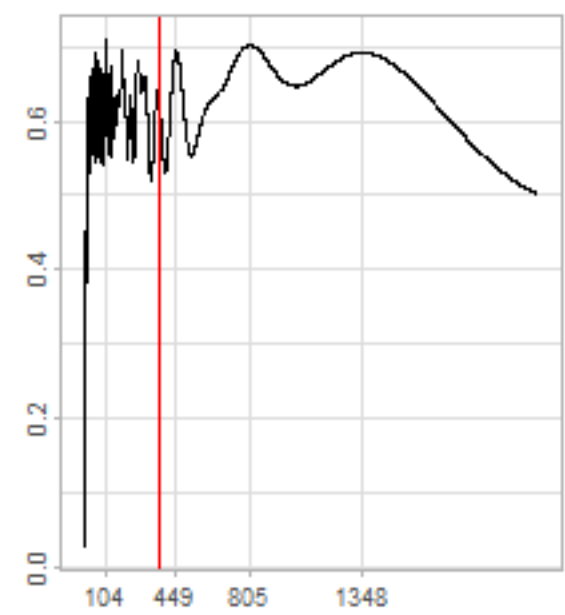

Drift p-value: 1.91e-03, rate: -3.19 cmH2O/year @2017-03-16 12:00:00

Drift p-value: 8.12e-01, rate: 103.00 cmH2O/year @2019-09-19

Drift p-value: 8.09e-01, rate: 1.77 cmH2O/year @2019-01-08 12:00:00

Drift p-value: 9.47e-01, rate: -93.94 cmH2O/year @2019-09-06 12:00:00

BAOL500X_B_0029B - v0.01

BAOL503X_B_009C1 - v0.01

BAOL517X_B_0055C - v0.01

BAOL518X_B_B2129 - v0.01

Drift p-value: 6.83e-01, rate: 0.48 cmH2O/year @2016-09-18 12:00:00

Drift p-value: $7.37e-02$, rate: -2062.73 cmH₂O/year @2020-02-03 12:00:00

Drift p-value: 7.29e-01, rate: 0.41 cmH2O/year @2016-08-30 12:00:00

Drift p-value: 6.50e-01, rate: 0.21 cmH2O/year @2016-09-23 12:00:00

Drift p-value: 7.98e-01, rate: 98.17 cmH2O/year @2019-11-01

BAOL547X_B_B2137 - v0.01

BAOL548X_B_0055B - v0.01

Drift p-value: 9.22e-01, rate: 0.67 cmH2O/year @2014-12-13

Drift p-value: 8.57e-01, rate: 164.61 cmH2O/year @2017-12-22 12:00:00

BAOL550X_B_B2136 - v0.01

BAOL551X_B_B2135 - v0.01