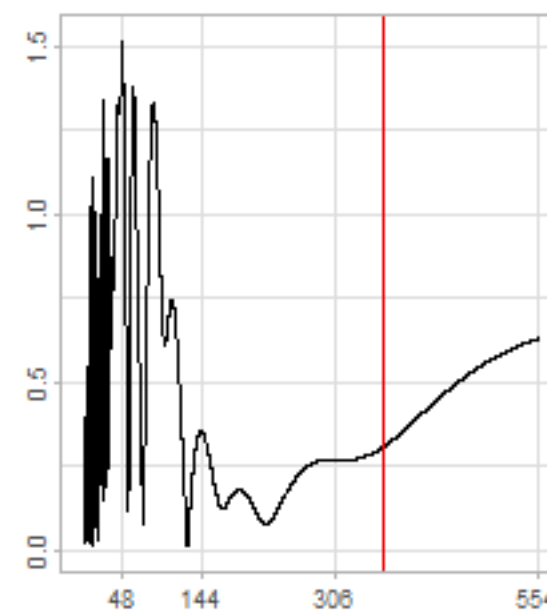

Drift p-value: 1.91e-03, rate: -3.19 cmH2O/year @2017-03-16 12:00:00

Drift p-value: 8.12e-01, rate: 103.00 cmH2O/year @2019-09-19

Drift p-value: 8.09e-01, rate: 1.77 cmH2O/year @2019-01-08 12:00:00

Drift p-value: 9.47e-01, rate: -93.94 cmH2O/year @2019-09-06 12:00:00

BAOL500X_B_0029B - v0.01

BAOL503X_B_009C1 - v0.01

BAOL517X_B_0055C - v0.01

BAOL518X_B_B2129 - v0.01

Drift p-value: 6.83e-01, rate: 0.48 cmH2O/year @2016-09-18 12:00:00

Drift p-value: $7.37e-02$, rate: -2062.73 cmH₂O/year @2020-02-03 12:00:00

Drift p-value: 7.29e-01, rate: 0.41 cmH2O/year @2016-08-30 12:00:00

Drift p-value: 6.50e-01, rate: 0.21 cmH2O/year @2016-09-23 12:00:00

Drift p-value: 7.98e-01, rate: 98.17 cmH2O/year @2019-11-01

BAOL547X_B_B2137 - v0.01

BAOL548X_B_0055B - v0.01

Drift p-value: 9.22e-01, rate: 0.67 cmH2O/year @2014-12-13

Drift p-value: 8.57e-01, rate: 164.61 cmH2O/year @2017-12-22 12:00:00

BAOL550X_B_B2136 - v0.01

BAOL551X_B_B2135 - v0.01