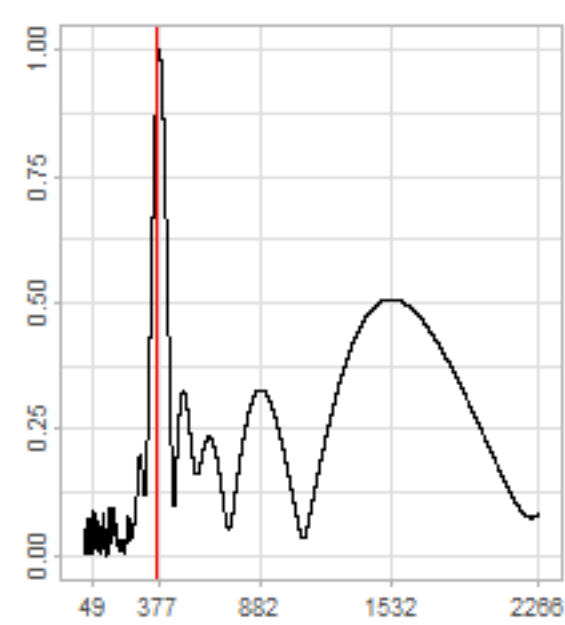

Drift p-value: 1.91e-03, rate: -3.19 cmH2O/year @2017-03-16 12:00:00

Drift p-value: 8.12e-01, rate: 103.00 cmH2O/year @2019-09-19

Drift p-value: 8.09e-01, rate: 1.77 cmH2O/year @2019-01-08 12:00:00

Drift p-value: 9.47e-01, rate: -93.94 cmH2O/year @2019-09-06 12:00:00

BAOL500X_B_0029B - v0.01

BAOL503X_B_009C1 - v0.01

BAOL517X_B_0055C - v0.01

BAOL518X_B_B2129 - v0.01

Drift p-value: 6.83e-01, rate: 0.48 cmH2O/year @2016-09-18 12:00:00

Drift p-value: $7.37e-02$, rate: -2062.73 cmH₂O/year @2020-02-03 12:00:00

Drift p-value: 7.29e-01, rate: 0.41 cmH2O/year @2016-08-30 12:00:00

Drift p-value: 6.50e-01, rate: 0.21 cmH2O/year @2016-09-23 12:00:00

Drift p-value: 7.98e-01, rate: 98.17 cmH2O/year @2019-11-01

BAOL547X_B_B2137 - v0.01

BAOL548X_B_0055B - v0.01

Drift p-value: 9.22e-01, rate: 0.67 cmH2O/year @2014-12-13

Drift p-value: 8.57e-01, rate: 164.61 cmH2O/year @2017-12-22 12:00:00

BAOL550X_B_B2136 - v0.01

BAOL551X_B_B2135 - v0.01