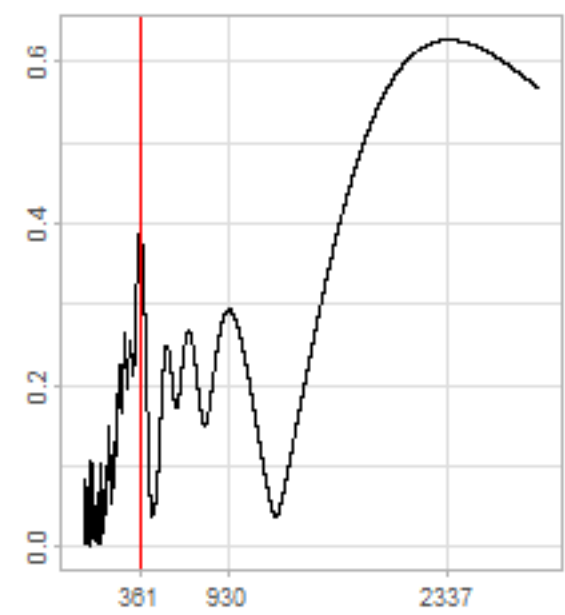

Drift p-value: 1.91e-03, rate: -3.19 cmH2O/year @2017-03-16 12:00:00

Drift p-value: 8.12e-01, rate: 103.00 cmH2O/year @2019-09-19

Drift p-value: 8.09e-01, rate: 1.77 cmH2O/year @2019-01-08 12:00:00

Drift p-value: 9.47e-01, rate: -93.94 cmH2O/year @2019-09-06 12:00:00

BAOL500X_B_0029B - v0.01

BAOL503X_B_009C1 - v0.01

BAOL517X_B_0055C - v0.01

BAOL518X_B_B2129 - v0.01

Drift p-value: 6.83e-01, rate: 0.48 cmH2O/year @2016-09-18 12:00:00

Drift p-value: $7.37e-02$, rate: -2062.73 cmH₂O/year @2020-02-03 12:00:00

Drift p-value: 7.29e-01, rate: 0.41 cmH2O/year @2016-08-30 12:00:00

Drift p-value: 6.50e-01, rate: 0.21 cmH2O/year @2016-09-23 12:00:00

Drift p-value: 7.98e-01, rate: 98.17 cmH2O/year @2019-11-01

BAOL547X_B_B2137 - v0.01