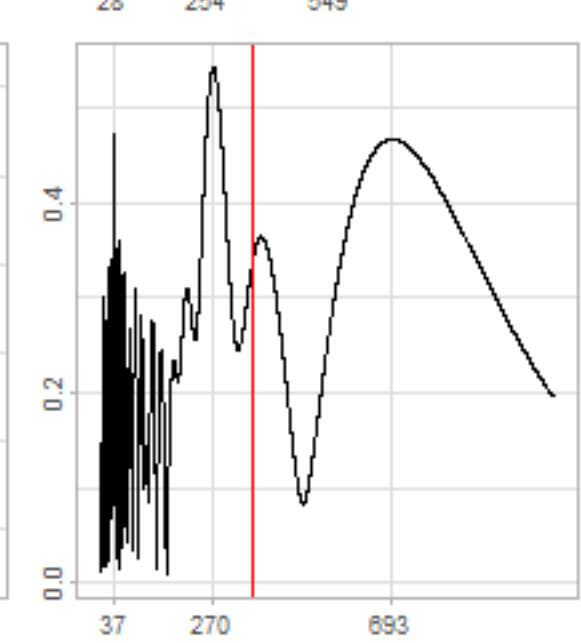

Drift p-value: 1.91e-03, rate: -3.19 cmH2O/year @2017-03-16 12:00:00

Drift p-value: 8.12e-01, rate: 103.00 cmH2O/year @2019-09-19

Drift p-value: 8.09e-01, rate: 1.77 cmH2O/year @2019-01-08 12:00:00

Drift p-value: 9.47e-01, rate: -93.94 cmH2O/year @2019-09-06 12:00:00

BAOL500X_B_0029B - v0.01

BAOL503X_B_009C1 - v0.01

BAOL517X_B_0055C - v0.01

BAOL518X_B_B2129 - v0.01

Drift p-value: 6.83e-01, rate: 0.48 cmH2O/year @2016-09-18 12:00:00

Drift p-value: $7.37e-02$, rate: -2062.73 cmH₂O/year @2020-02-03 12:00:00

Drift p-value: 7.29e-01, rate: 0.41 cmH2O/year @2016-08-30 12:00:00

Drift p-value: 6.50e-01, rate: 0.21 cmH2O/year @2016-09-23 12:00:00

Drift p-value: 7.98e-01, rate: 98.17 cmH2O/year @2019-11-01

BAOL547X_B_B2137 - v0.01

BAOL548X_B_0055B - v0.01

Drift p-value: 9.22e-01, rate: 0.67 cmH2O/year @2014-12-13

Drift p-value: 8.57e-01, rate: 164.61 cmH2O/year @2017-12-22 12:00:00

BAOL550X_B_B2136 - v0.01

BAOL551X_B_B2135 - v0.01