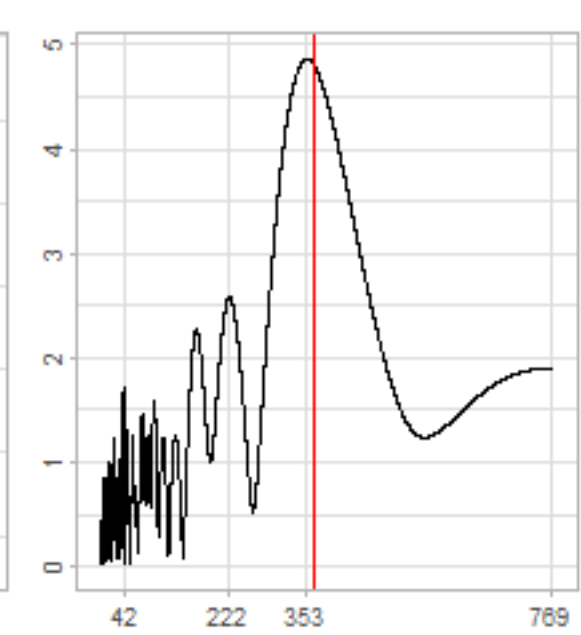

Drift p-value: 1.91e-03, rate: -3.19 cmH2O/year @2017-03-16 12:00:00

Drift p-value: 8.12e-01, rate: 103.00 cmH2O/year @2019-09-19

Drift p-value: 8.09e-01, rate: 1.77 cmH2O/year @2019-01-08 12:00:00

Drift p-value: 9.47e-01, rate: -93.94 cmH2O/year @2019-09-06 12:00:00

BAOL500X_B_0029B - v0.01

BAOL503X_B_009C1 - v0.01

BAOL517X_B_0055C - v0.01

BAOL518X_B_B2129 - v0.01

Drift p-value: 6.83e-01, rate: 0.48 cmH2O/year @2016-09-18 12:00:00

Drift p-value: $7.37e-02$, rate: -2062.73 cmH₂O/year @2020-02-03 12:00:00

Drift p-value: 7.29e-01, rate: 0.41 cmH2O/year @2016-08-30 12:00:00

Drift p-value: 6.50e-01, rate: 0.21 cmH2O/year @2016-09-23 12:00:00

Drift p-value: 7.98e-01, rate: 98.17 cmH2O/year @2019-11-01

BAOL547X_B_B2137 - v0.01

BAOL548X_B_0055B - v0.01

Drift p-value: 9.22e-01, rate: 0.67 cmH2O/year @2014-12-13

Drift p-value: 8.57e-01, rate: 164.61 cmH2O/year @2017-12-22 12:00:00

BAOL550X_B_B2136 - v0.01

BAOL551X_B_B2135 - v0.01