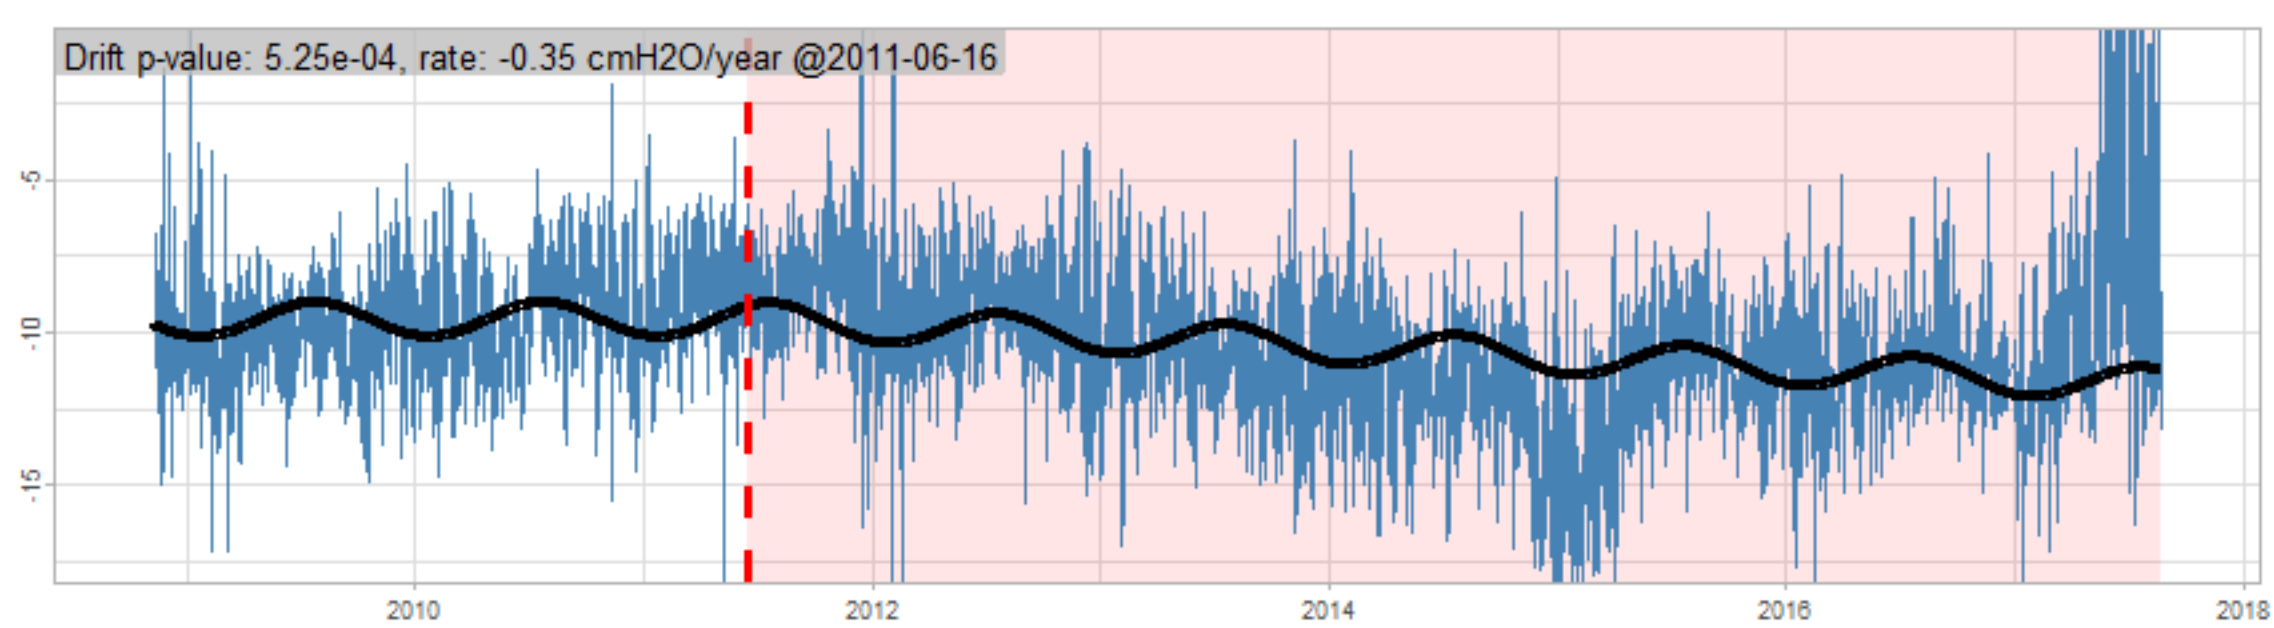

Drift p-value: 1.91e-03, rate: -3.19 cmH2O/year @2017-03-16 12:00:00

Drift p-value: 8.12e-01, rate: 103.00 cmH2O/year @2019-09-19

Drift p-value: 8.09e-01, rate: 1.77 cmH2O/year @2019-01-08 12:00:00

Drift p-value: 9.47e-01, rate: -93.94 cmH2O/year @2019-09-06 12:00:00

BAOL500X_B_0029B - v0.01

BAOL503X_B_009C1 - v0.01

BAOL517X_B_0055C - v0.01

BAOL518X_B_B2129 - v0.01

Drift p-value: 6.83e-01, rate: 0.48 cmH2O/year @2016-09-18 12:00:00

Drift p-value: $7.37e-02$, rate: -2062.73 cmH₂O/year @2020-02-03 12:00:00

Drift p-value: 7.29e-01, rate: 0.41 cmH2O/year @2016-08-30 12:00:00

Drift p-value: 6.50e-01, rate: 0.21 cmH2O/year @2016-09-23 12:00:00

Drift p-value: 7.98e-01, rate: 98.17 cmH2O/year @2019-11-01

BAOL547X_B_B2137 - v0.01

BAOL548X_B_0055B - v0.01

Drift p-value: 9.22e-01, rate: 0.67 cmH2O/year @2014-12-13

Drift p-value: 8.57e-01, rate: 164.61 cmH2O/year @2017-12-22 12:00:00

BAOL550X_B_B2136 - v0.01

BAOL551X_B_B2135 - v0.01