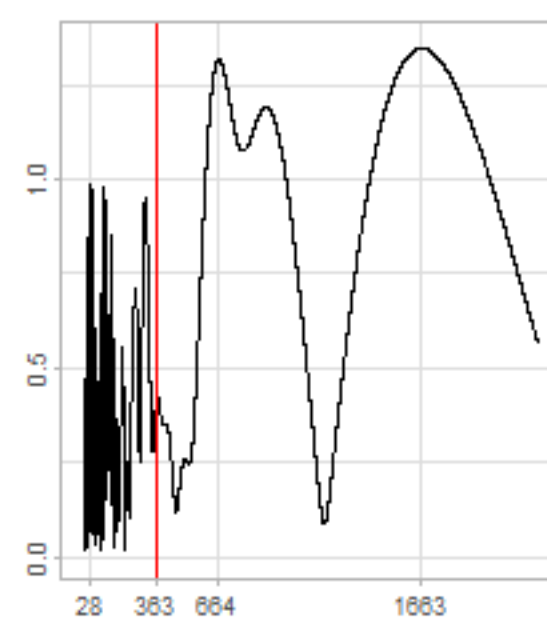

Drift p-value: 1.91e-03, rate: -3.19 cmH2O/year @2017-03-16 12:00:00

Drift p-value: 8.12e-01, rate: 103.00 cmH2O/year @2019-09-19

Drift p-value: 8.09e-01, rate: 1.77 cmH2O/year @2019-01-08 12:00:00

Drift p-value: 9.47e-01, rate: -93.94 cmH2O/year @2019-09-06 12:00:00

BAOL500X_B_0029B - v0.01

BAOL503X_B_009C1 - v0.01

BAOL517X_B_0055C - v0.01

BAOL518X_B_B2129 - v0.01

Drift p-value: 6.83e-01, rate: 0.48 cmH2O/year @2016-09-18 12:00:00

Drift p-value: $7.37e-02$, rate: -2062.73 cmH₂O/year @2020-02-03 12:00:00

Drift p-value: 7.29e-01, rate: 0.41 cmH2O/year @2016-08-30 12:00:00

Drift p-value: 6.50e-01, rate: 0.21 cmH2O/year @2016-09-23 12:00:00

Drift p-value: 7.98e-01, rate: 98.17 cmH2O/year @2019-11-01

BAOL547X_B_B2137 - v0.01

BAOL548X_B_0055B - v0.01

Drift p-value: 9.22e-01, rate: 0.67 cmH2O/year @2014-12-13

Drift p-value: 8.57e-01, rate: 164.61 cmH2O/year @2017-12-22 12:00:00

BAOL550X_B_B2136 - v0.01

BAOL551X_B_B2135 - v0.01