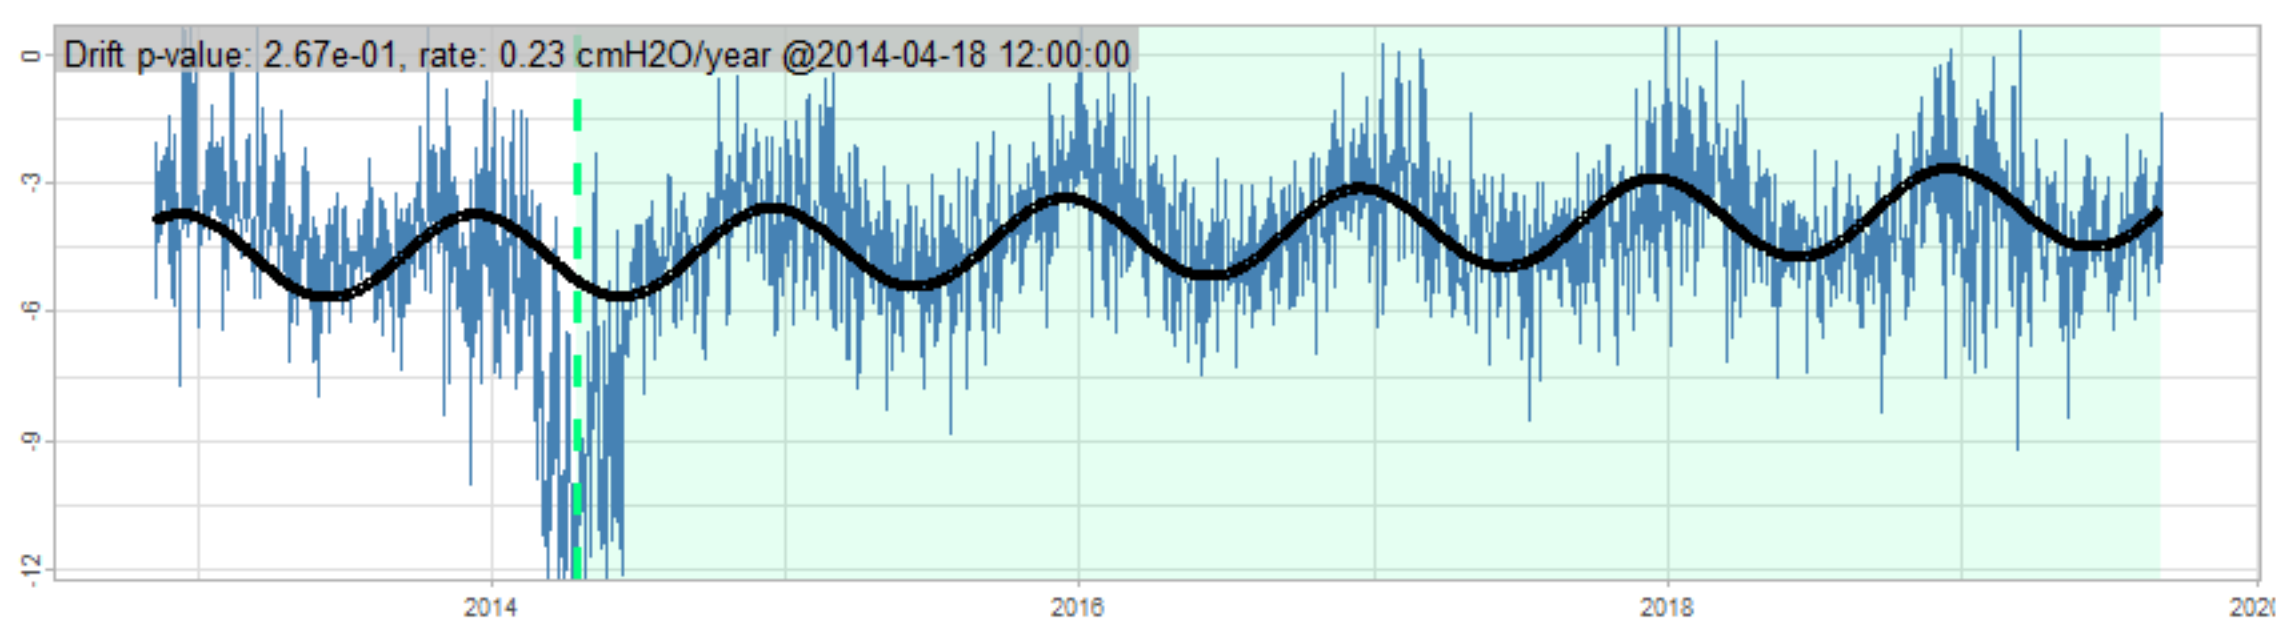

Drift p-value: 1.91e-03, rate: -3.19 cmH2O/year @2017-03-16 12:00:00

Drift p-value: 8.12e-01, rate: 103.00 cmH2O/year @2019-09-19

Drift p-value: 8.09e-01, rate: 1.77 cmH2O/year @2019-01-08 12:00:00

Drift p-value: 9.47e-01, rate: -93.94 cmH2O/year @2019-09-06 12:00:00

BAOL500X_B_0029B - v0.01

BAOL503X_B_009C1 - v0.01

BAOL517X_B_0055C - v0.01

BAOL518X_B_B2129 - v0.01

Drift p-value: 6.83e-01, rate: 0.48 cmH2O/year @2016-09-18 12:00:00

Drift p-value: $7.37e-02$, rate: -2062.73 cmH₂O/year @2020-02-03 12:00:00

Drift p-value: 7.29e-01, rate: 0.41 cmH2O/year @2016-08-30 12:00:00

Drift p-value: 6.50e-01, rate: 0.21 cmH2O/year @2016-09-23 12:00:00

Drift p-value: 7.98e-01, rate: 98.17 cmH2O/year @2019-11-01

BAOL547X_B_B2137 - v0.01

BAOL548X_B_0055B - v0.01

Drift p-value: 9.22e-01, rate: 0.67 cmH2O/year @2014-12-13

Drift p-value: 8.57e-01, rate: 164.61 cmH2O/year @2017-12-22 12:00:00

BAOL550X_B_B2136 - v0.01

BAOL551X_B_B2135 - v0.01