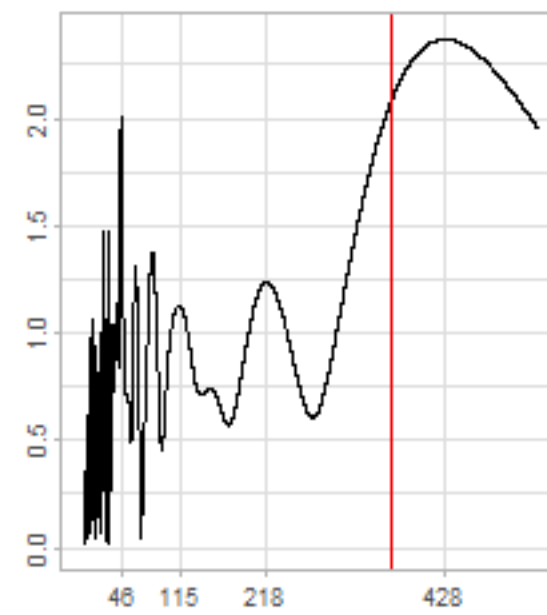

Drift p-value: 1.91e-03, rate: -3.19 cmH2O/year @2017-03-16 12:00:00

Drift p-value: 8.12e-01, rate: 103.00 cmH2O/year @2019-09-19

Drift p-value: 8.09e-01, rate: 1.77 cmH2O/year @2019-01-08 12:00:00

Drift p-value: 9.47e-01, rate: -93.94 cmH2O/year @2019-09-06 12:00:00

BAOL500X_B_0029B - v0.01

BAOL503X_B_009C1 - v0.01

BAOL517X_B_0055C - v0.01

BAOL518X_B_B2129 - v0.01

Drift p-value: 6.83e-01, rate: 0.48 cmH2O/year @2016-09-18 12:00:00

Drift p-value: $7.37e-02$, rate: -2062.73 cmH₂O/year @2020-02-03 12:00:00

Drift p-value: 7.29e-01, rate: 0.41 cmH2O/year @2016-08-30 12:00:00

Drift p-value: 6.50e-01, rate: 0.21 cmH2O/year @2016-09-23 12:00:00

Drift p-value: 7.98e-01, rate: 98.17 cmH2O/year @2019-11-01

BAOL547X_B_B2137 - v0.01

BAOL548X_B_0055B - v0.01

Drift p-value: 9.22e-01, rate: 0.67 cmH2O/year @2014-12-13

Drift p-value: 8.57e-01, rate: 164.61 cmH2O/year @2017-12-22 12:00:00

BAOL550X_B_B2136 - v0.01

BAOL551X_B_B2135 - v0.01