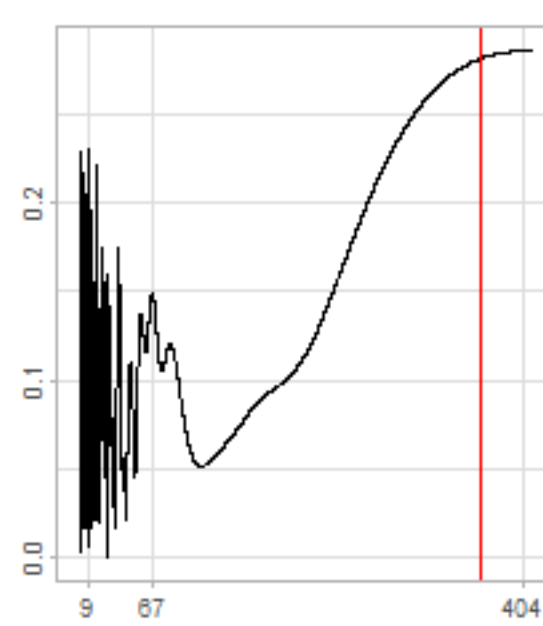

Drift p-value: 1.91e-03, rate: -3.19 cmH2O/year @2017-03-16 12:00:00

Drift p-value: 8.12e-01, rate: 103.00 cmH2O/year @2019-09-19

Drift p-value: 8.09e-01, rate: 1.77 cmH2O/year @2019-01-08 12:00:00

Drift p-value: 9.47e-01, rate: -93.94 cmH2O/year @2019-09-06 12:00:00

BAOL500X_B_0029B - v0.01

BAOL503X_B_009C1 - v0.01

BAOL517X_B_0055C - v0.01

BAOL518X_B_B2129 - v0.01

Drift p-value: 6.83e-01, rate: 0.48 cmH2O/year @2016-09-18 12:00:00

Drift p-value: $7.37e-02$, rate: -2062.73 cmH₂O/year @2020-02-03 12:00:00

Drift p-value: 7.29e-01, rate: 0.41 cmH2O/year @2016-08-30 12:00:00

Drift p-value: 6.50e-01, rate: 0.21 cmH2O/year @2016-09-23 12:00:00

Drift p-value: 7.98e-01, rate: 98.17 cmH2O/year @2019-11-01

BAOL547X_B_B2137 - v0.01

BAOL548X_B_0055B - v0.01

Drift p-value: 9.22e-01, rate: 0.67 cmH2O/year @2014-12-13

Drift p-value: 8.57e-01, rate: 164.61 cmH2O/year @2017-12-22 12:00:00

BAOL550X_B_B2136 - v0.01

BAOL551X_B_B2135 - v0.01