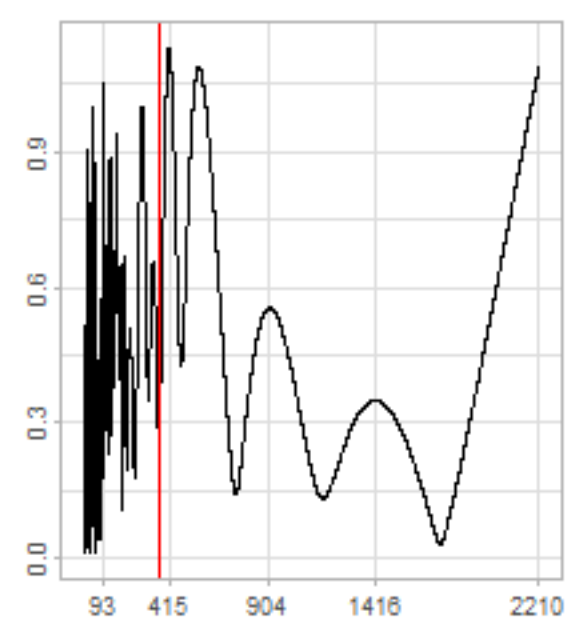

Drift p-value: 1.91e-03, rate: -3.19 cmH2O/year @2017-03-16 12:00:00

Drift p-value: 8.12e-01, rate: 103.00 cmH2O/year @2019-09-19

Drift p-value: 8.09e-01, rate: 1.77 cmH2O/year @2019-01-08 12:00:00

Drift p-value: 9.47e-01, rate: -93.94 cmH2O/year @2019-09-06 12:00:00

BAOL500X_B_0029B - v0.01

BAOL503X_B_009C1 - v0.01

BAOL517X_B_0055C - v0.01

BAOL518X_B_B2129 - v0.01

Drift p-value: 6.83e-01, rate: 0.48 cmH2O/year @2016-09-18 12:00:00

Drift p-value: $7.37e-02$, rate: -2062.73 cmH₂O/year @2020-02-03 12:00:00

Drift p-value: 7.29e-01, rate: 0.41 cmH2O/year @2016-08-30 12:00:00

Drift p-value: 6.50e-01, rate: 0.21 cmH2O/year @2016-09-23 12:00:00

Drift p-value: 7.98e-01, rate: 98.17 cmH2O/year @2019-11-01

BAOL547X_B_B2137 - v0.01

BAOL548X_B_0055B - v0.01

Drift p-value: 9.22e-01, rate: 0.67 cmH2O/year @2014-12-13

Drift p-value: 8.57e-01, rate: 164.61 cmH2O/year @2017-12-22 12:00:00

BAOL550X_B_B2136 - v0.01

BAOL551X_B_B2135 - v0.01