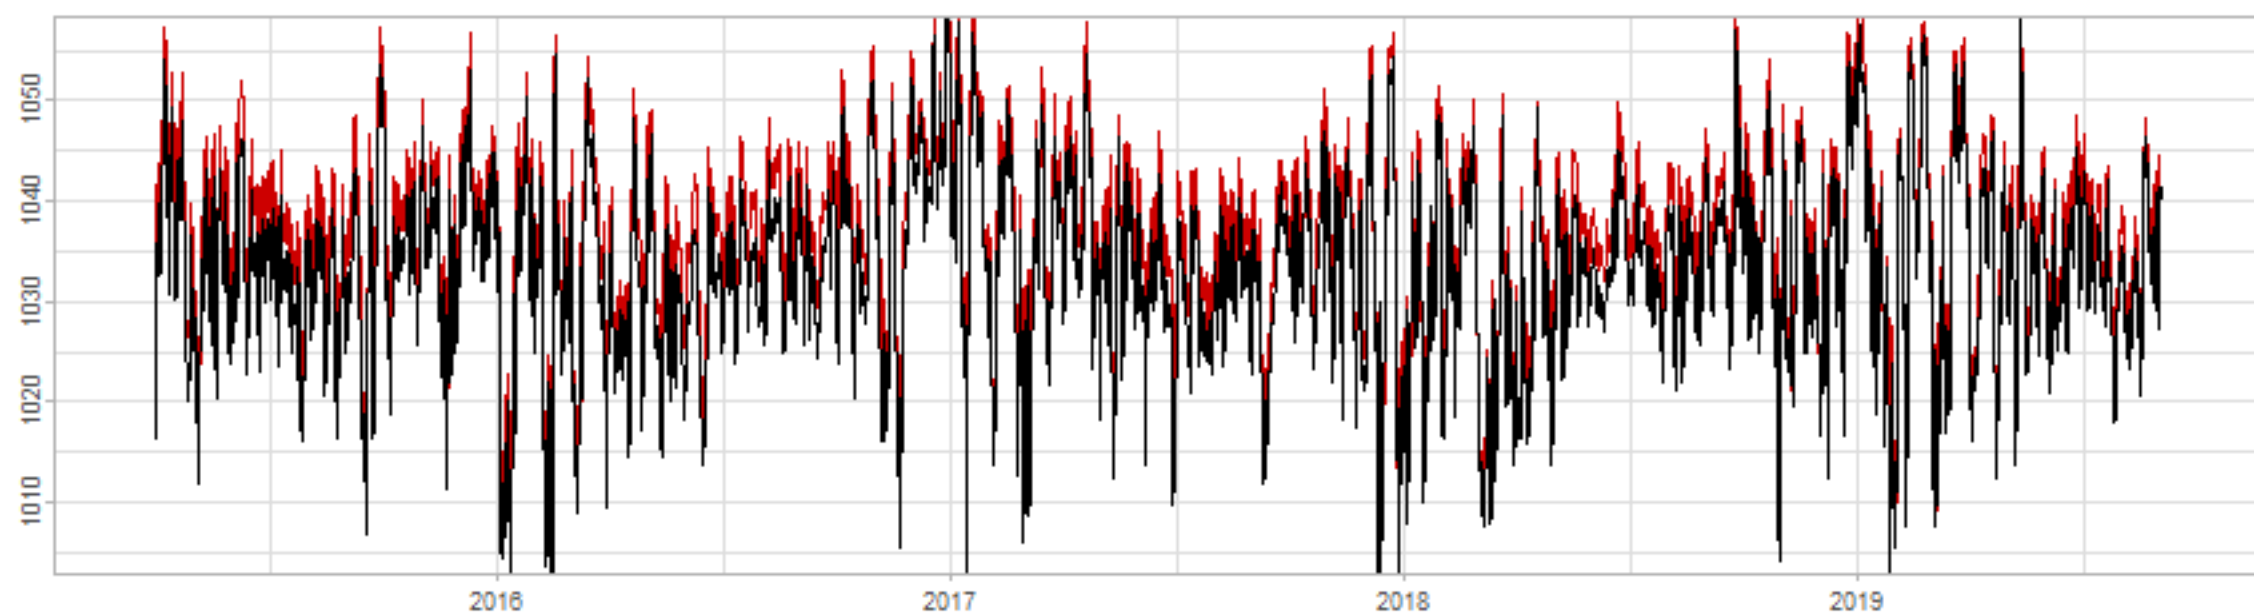

Drift p-value: 1.91e-03, rate: -3.19 cmH2O/year @2017-03-16 12:00:00

Drift p-value: 8.12e-01, rate: 103.00 cmH2O/year @2019-09-19

Drift p-value: 8.09e-01, rate: 1.77 cmH2O/year @2019-01-08 12:00:00

Drift p-value: 9.47e-01, rate: -93.94 cmH2O/year @2019-09-06 12:00:00

BAOL500X_B_0029B - v0.01

BAOL503X_B_009C1 - v0.01

BAOL517X_B_0055C - v0.01

BAOL518X_B_B2129 - v0.01

Drift p-value: 6.83e-01, rate: 0.48 cmH2O/year @2016-09-18 12:00:00

Drift p-value: $7.37e-02$, rate: -2062.73 cmH₂O/year @2020-02-03 12:00:00

Drift p-value: 7.29e-01, rate: 0.41 cmH2O/year @2016-08-30 12:00:00

Drift p-value: 6.50e-01, rate: 0.21 cmH2O/year @2016-09-23 12:00:00

Drift p-value: 7.98e-01, rate: 98.17 cmH2O/year @2019-11-01

BAOL547X_B_B2137 - v0.01