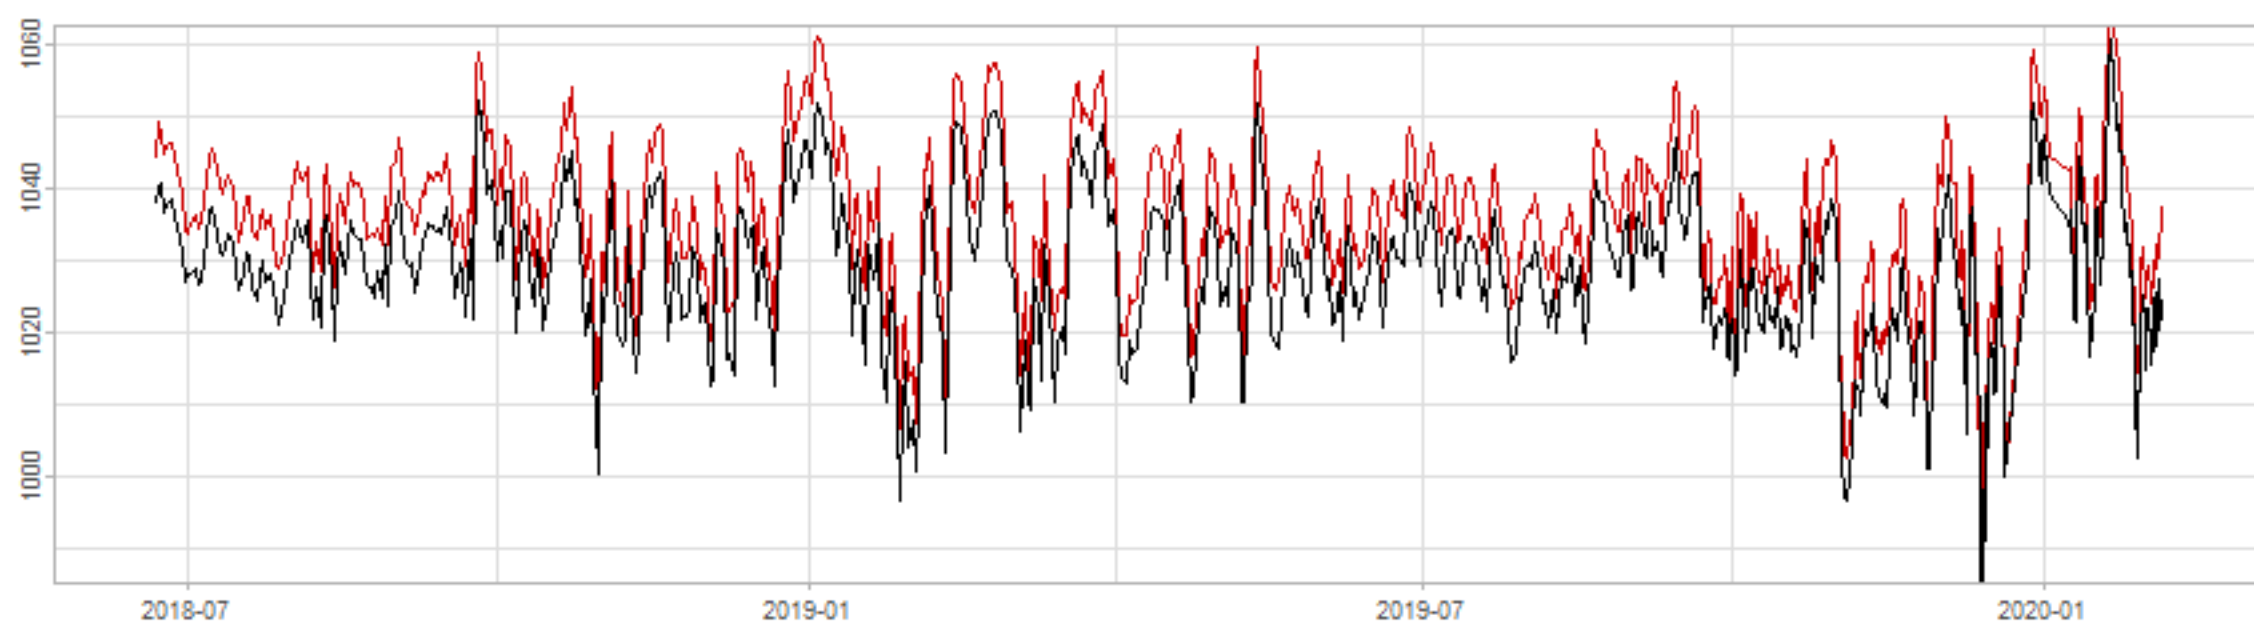

Drift p-value: 1.91e-03, rate: -3.19 cmH2O/year @2017-03-16 12:00:00

Drift p-value: 8.12e-01, rate: 103.00 cmH2O/year @2019-09-19

Drift p-value: 8.09e-01, rate: 1.77 cmH2O/year @2019-01-08 12:00:00

Drift p-value: 9.47e-01, rate: -93.94 cmH2O/year @2019-09-06 12:00:00

BAOL500X_B_0029B - v0.01

BAOL503X_B_009C1 - v0.01

BAOL517X_B_0055C - v0.01

BAOL518X_B_B2129 - v0.01

Drift p-value: 6.83e-01, rate: 0.48 cmH2O/year @2016-09-18 12:00:00

Drift p-value: $7.37e-02$, rate: -2062.73 cmH₂O/year @2020-02-03 12:00:00

Drift p-value: 7.29e-01, rate: 0.41 cmH2O/year @2016-08-30 12:00:00

Drift p-value: 6.50e-01, rate: 0.21 cmH2O/year @2016-09-23 12:00:00

Drift p-value: 7.98e-01, rate: 98.17 cmH2O/year @2019-11-01

BAOL547X_B_B2137 - v0.01