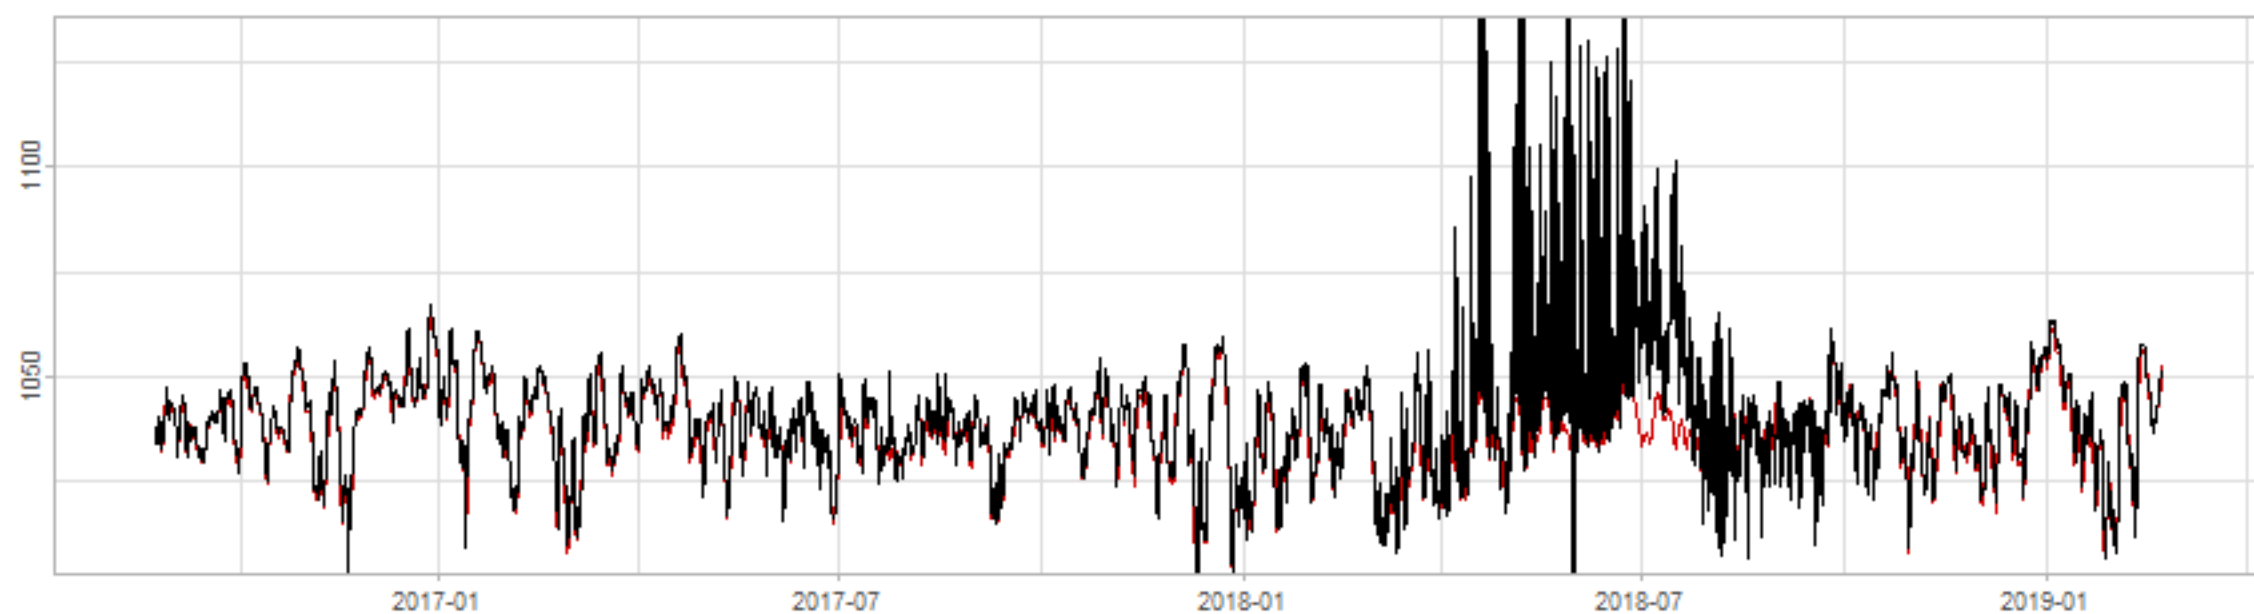

Drift p-value: 1.91e-03, rate: -3.19 cmH2O/year @2017-03-16 12:00:00

Drift p-value: 8.12e-01, rate: 103.00 cmH2O/year @2019-09-19

Drift p-value: 8.09e-01, rate: 1.77 cmH2O/year @2019-01-08 12:00:00

Drift p-value: 9.47e-01, rate: -93.94 cmH2O/year @2019-09-06 12:00:00

BAOL500X_B_0029B - v0.01

BAOL503X_B_009C1 - v0.01

BAOL517X_B_0055C - v0.01

BAOL518X_B_B2129 - v0.01

Drift p-value: 6.83e-01, rate: 0.48 cmH2O/year @2016-09-18 12:00:00

Drift p-value: $7.37e-02$, rate: -2062.73 cmH₂O/year @2020-02-03 12:00:00

Drift p-value: 7.29e-01, rate: 0.41 cmH2O/year @2016-08-30 12:00:00

Drift p-value: 6.50e-01, rate: 0.21 cmH2O/year @2016-09-23 12:00:00

Drift p-value: 7.98e-01, rate: 98.17 cmH2O/year @2019-11-01

BAOL547X_B_B2137 - v0.01