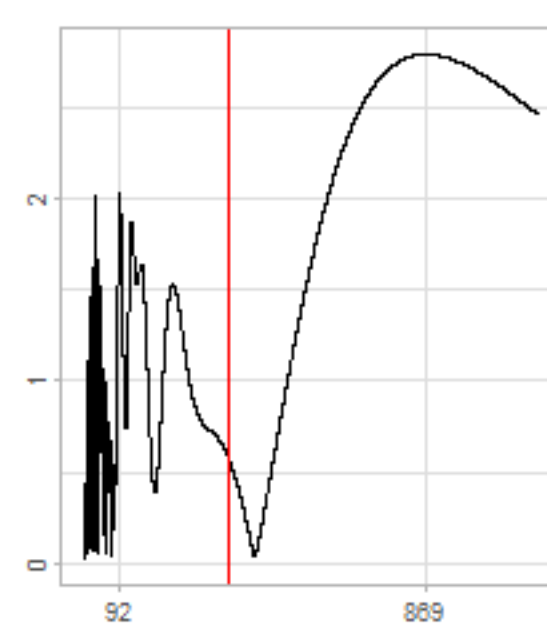

Drift p-value: 1.91e-03, rate: -3.19 cmH2O/year @2017-03-16 12:00:00

Drift p-value: 8.12e-01, rate: 103.00 cmH2O/year @2019-09-19

Drift p-value: 8.09e-01, rate: 1.77 cmH2O/year @2019-01-08 12:00:00

Drift p-value: 9.47e-01, rate: -93.94 cmH2O/year @2019-09-06 12:00:00

BAOL500X_B_0029B - v0.01

BAOL503X_B_009C1 - v0.01

BAOL517X_B_0055C - v0.01

BAOL518X_B_B2129 - v0.01

Drift p-value: 6.83e-01, rate: 0.48 cmH2O/year @2016-09-18 12:00:00

Drift p-value: $7.37e-02$, rate: -2062.73 cmH₂O/year @2020-02-03 12:00:00

Drift p-value: 7.29e-01, rate: 0.41 cmH2O/year @2016-08-30 12:00:00

Drift p-value: 6.50e-01, rate: 0.21 cmH2O/year @2016-09-23 12:00:00

Drift p-value: 7.98e-01, rate: 98.17 cmH2O/year @2019-11-01

BAOL547X_B_B2137 - v0.01

BAOL548X_B_0055B - v0.01

Drift p-value: 9.22e-01, rate: 0.67 cmH2O/year @2014-12-13

Drift p-value: 8.57e-01, rate: 164.61 cmH2O/year @2017-12-22 12:00:00

BAOL550X_B_B2136 - v0.01

BAOL551X_B_B2135 - v0.01