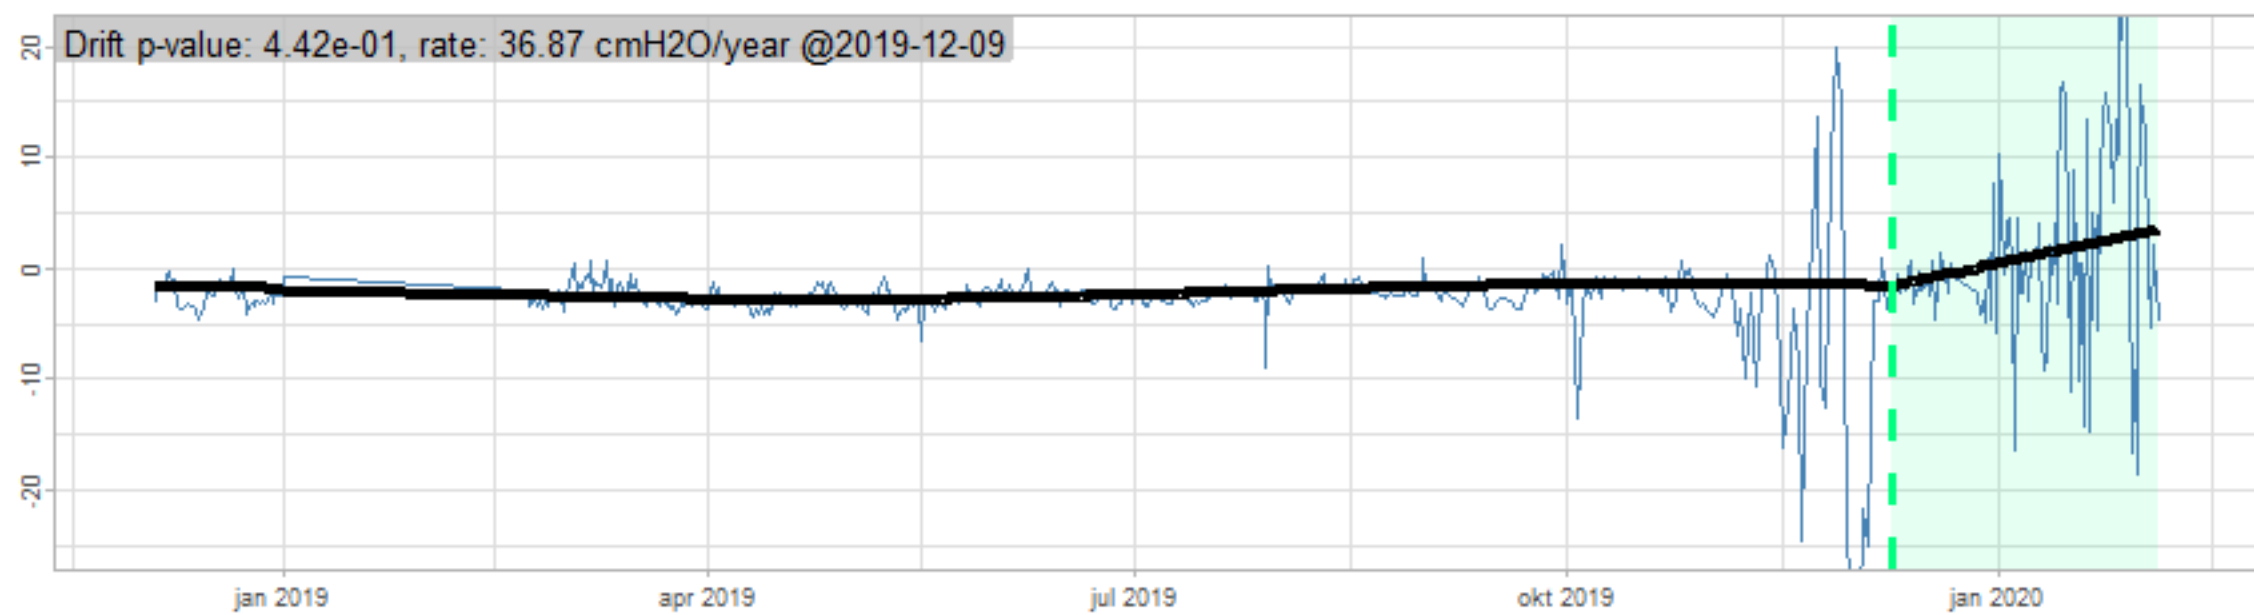

Drift p-value: 1.91e-03, rate: -3.19 cmH2O/year @2017-03-16 12:00:00

Drift p-value: 8.12e-01, rate: 103.00 cmH2O/year @2019-09-19

Drift p-value: 8.09e-01, rate: 1.77 cmH2O/year @2019-01-08 12:00:00

Drift p-value: 9.47e-01, rate: -93.94 cmH2O/year @2019-09-06 12:00:00

BAOL500X_B_0029B - v0.01

BAOL503X_B_009C1 - v0.01

BAOL517X_B_0055C - v0.01

BAOL518X_B_B2129 - v0.01

Drift p-value: 6.83e-01, rate: 0.48 cmH2O/year @2016-09-18 12:00:00

Drift p-value: $7.37e-02$, rate: -2062.73 cmH₂O/year @2020-02-03 12:00:00

Drift p-value: 7.29e-01, rate: 0.41 cmH2O/year @2016-08-30 12:00:00

Drift p-value: 6.50e-01, rate: 0.21 cmH2O/year @2016-09-23 12:00:00

Drift p-value: 7.98e-01, rate: 98.17 cmH2O/year @2019-11-01

BAOL547X_B_B2137 - v0.01

BAOL548X_B_0055B - v0.01

Drift p-value: 9.22e-01, rate: 0.67 cmH2O/year @2014-12-13

Drift p-value: 8.57e-01, rate: 164.61 cmH2O/year @2017-12-22 12:00:00

BAOL550X_B_B2136 - v0.01

BAOL551X_B_B2135 - v0.01