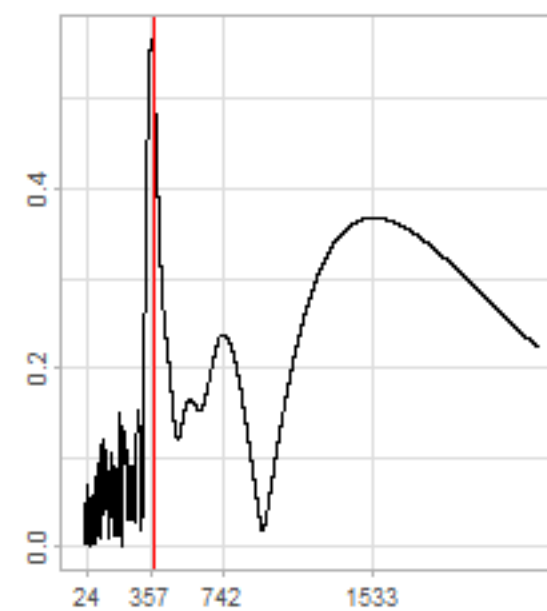

Drift p-value: 1.91e-03, rate: -3.19 cmH2O/year @2017-03-16 12:00:00

Drift p-value: 8.12e-01, rate: 103.00 cmH2O/year @2019-09-19

Drift p-value: 8.09e-01, rate: 1.77 cmH2O/year @2019-01-08 12:00:00

Drift p-value: 9.47e-01, rate: -93.94 cmH2O/year @2019-09-06 12:00:00

BAOL500X_B_0029B - v0.01

BAOL503X_B_009C1 - v0.01

BAOL517X_B_0055C - v0.01

BAOL518X_B_B2129 - v0.01

Drift p-value: 6.83e-01, rate: 0.48 cmH2O/year @2016-09-18 12:00:00

Drift p-value: $7.37e-02$, rate: -2062.73 cmH₂O/year @2020-02-03 12:00:00

Drift p-value: 7.29e-01, rate: 0.41 cmH2O/year @2016-08-30 12:00:00

Drift p-value: 6.50e-01, rate: 0.21 cmH2O/year @2016-09-23 12:00:00

Drift p-value: 7.98e-01, rate: 98.17 cmH2O/year @2019-11-01

BAOL547X_B_B2137 - v0.01

BAOL548X_B_0055B - v0.01

Drift p-value: 9.22e-01, rate: 0.67 cmH2O/year @2014-12-13

Drift p-value: 8.57e-01, rate: 164.61 cmH2O/year @2017-12-22 12:00:00

BAOL550X_B_B2136 - v0.01

BAOL551X_B_B2135 - v0.01