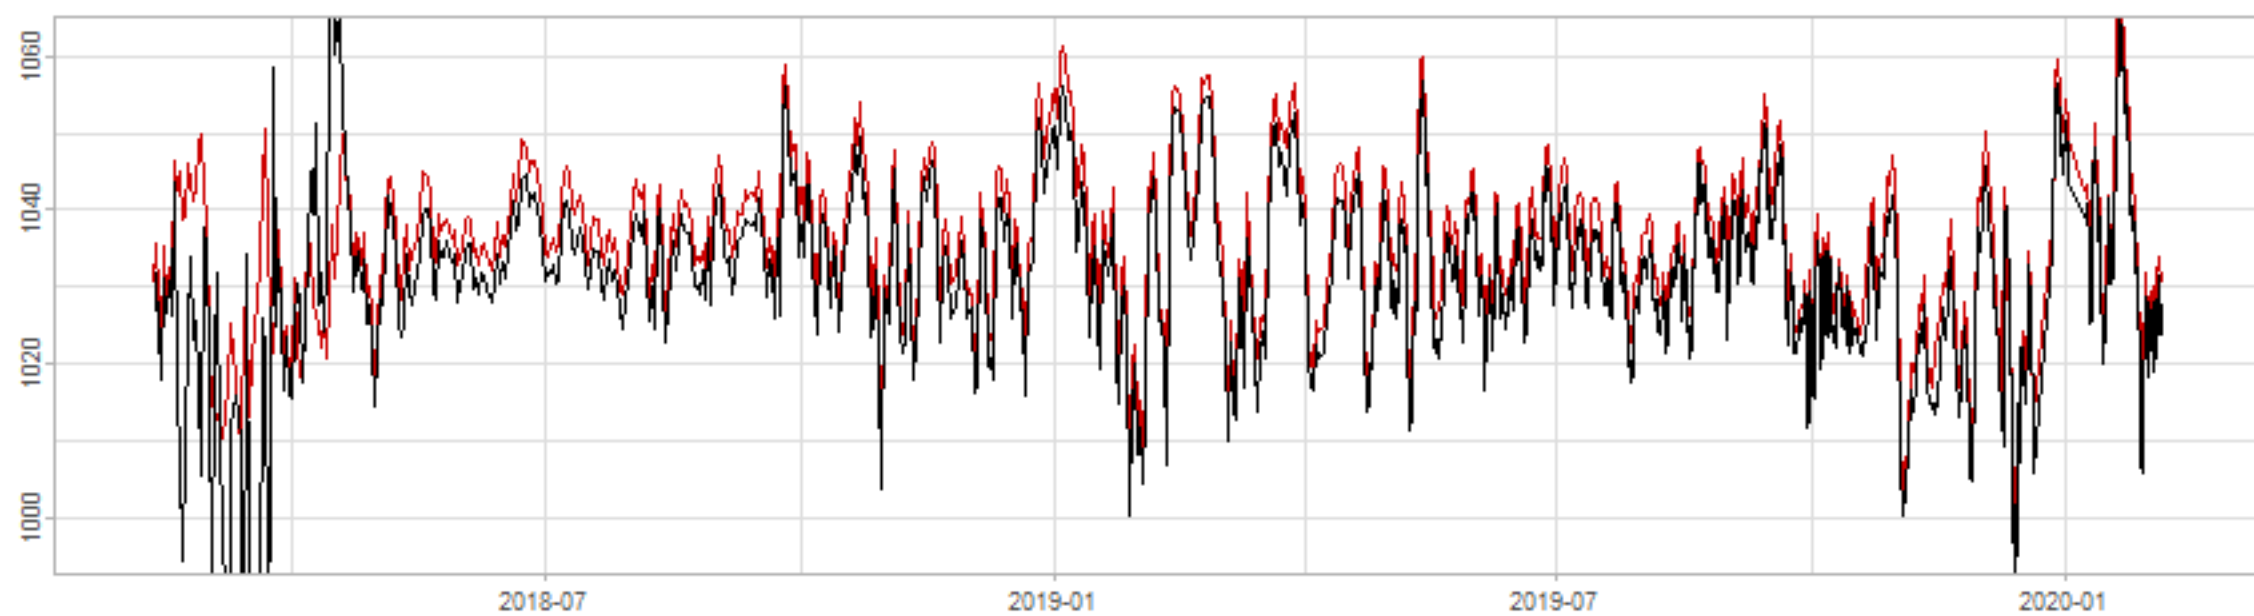

Drift p-value: 1.91e-03, rate: -3.19 cmH2O/year @2017-03-16 12:00:00

Drift p-value: 8.12e-01, rate: 103.00 cmH2O/year @2019-09-19

Drift p-value: 8.09e-01, rate: 1.77 cmH2O/year @2019-01-08 12:00:00

Drift p-value: 9.47e-01, rate: -93.94 cmH2O/year @2019-09-06 12:00:00

BAOL500X_B_0029B - v0.01

BAOL503X_B_009C1 - v0.01

BAOL517X_B_0055C - v0.01

BAOL518X_B_B2129 - v0.01

Drift p-value: 6.83e-01, rate: 0.48 cmH2O/year @2016-09-18 12:00:00

Drift p-value: $7.37e-02$, rate: -2062.73 cmH₂O/year @2020-02-03 12:00:00

Drift p-value: 7.29e-01, rate: 0.41 cmH2O/year @2016-08-30 12:00:00

Drift p-value: 6.50e-01, rate: 0.21 cmH2O/year @2016-09-23 12:00:00

Drift p-value: 7.98e-01, rate: 98.17 cmH2O/year @2019-11-01

BAOL547X_B_B2137 - v0.01

BAOL548X_B_0055B - v0.01

Drift p-value: 9.22e-01, rate: 0.67 cmH2O/year @2014-12-13

Drift p-value: 8.57e-01, rate: 164.61 cmH2O/year @2017-12-22 12:00:00

BAOL550X_B_B2136 - v0.01

BAOL551X_B_B2135 - v0.01