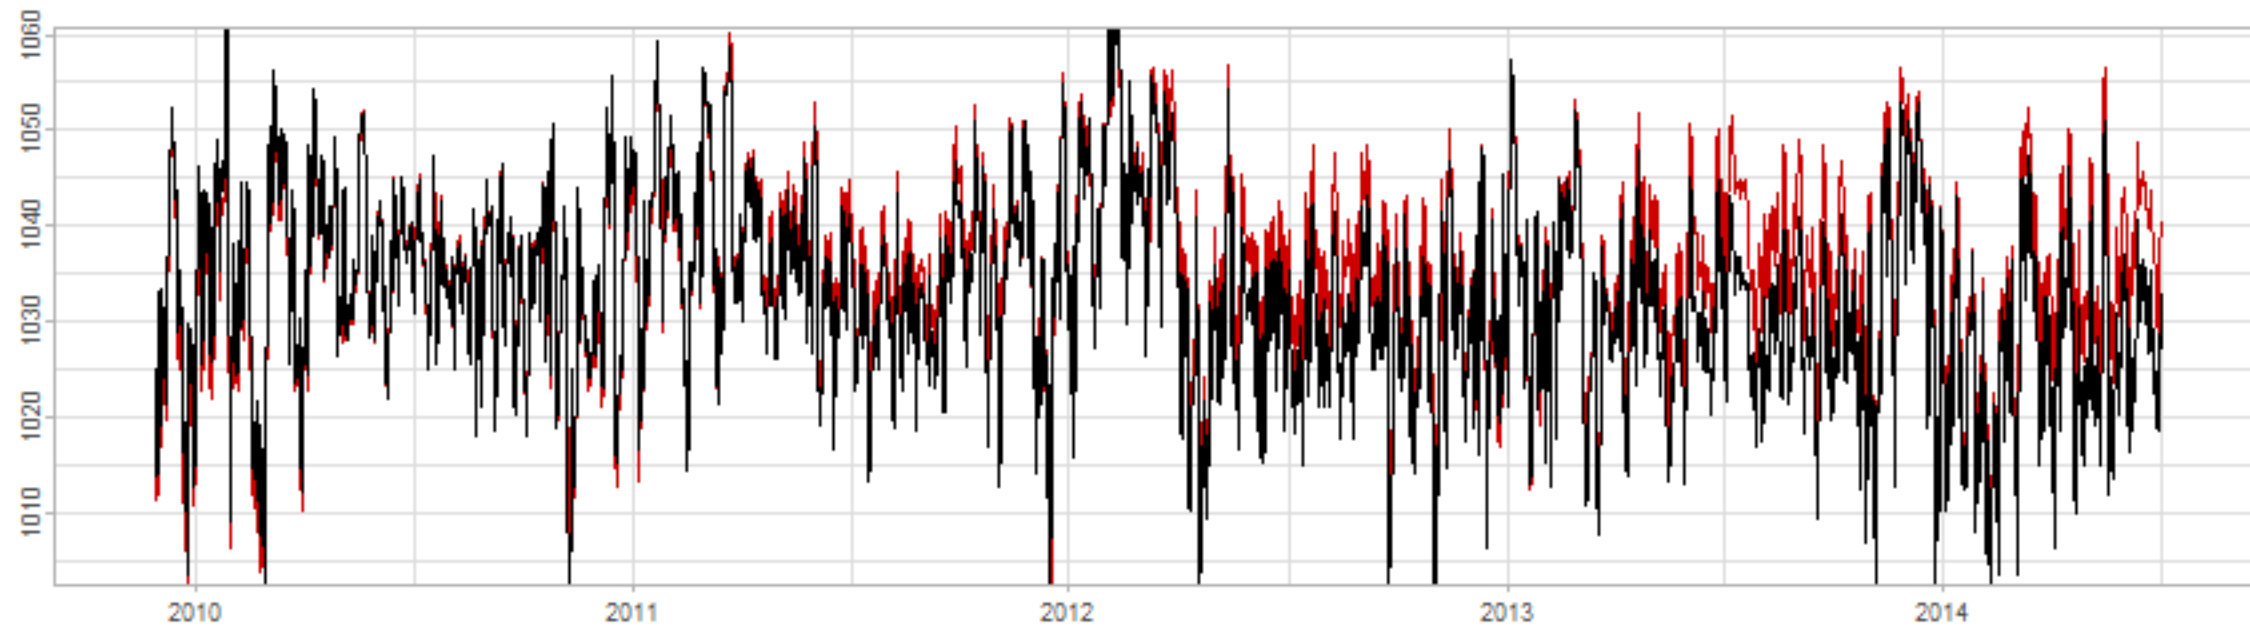

Drift p-value: 1.91e-03, rate: -3.19 cmH2O/year @2017-03-16 12:00:00

Drift p-value: 8.12e-01, rate: 103.00 cmH2O/year @2019-09-19

Drift p-value: 8.09e-01, rate: 1.77 cmH2O/year @2019-01-08 12:00:00

Drift p-value: 9.47e-01, rate: -93.94 cmH2O/year @2019-09-06 12:00:00

BAOL500X_B_0029B - v0.01

BAOL503X_B_009C1 - v0.01

BAOL517X_B_0055C - v0.01

BAOL518X_B_B2129 - v0.01

Drift p-value: 6.83e-01, rate: 0.48 cmH2O/year @2016-09-18 12:00:00

Drift p-value: $7.37e-02$, rate: -2062.73 cmH₂O/year @2020-02-03 12:00:00

Drift p-value: 7.29e-01, rate: 0.41 cmH2O/year @2016-08-30 12:00:00

Drift p-value: 6.50e-01, rate: 0.21 cmH2O/year @2016-09-23 12:00:00

Drift p-value: 7.98e-01, rate: 98.17 cmH2O/year @2019-11-01

BAOL547X_B_B2137 - v0.01

BAOL548X_B_0055B - v0.01

Drift p-value: 9.22e-01, rate: 0.67 cmH2O/year @2014-12-13

Drift p-value: 8.57e-01, rate: 164.61 cmH2O/year @2017-12-22 12:00:00

BAOL550X_B_B2136 - v0.01

BAOL551X_B_B2135 - v0.01