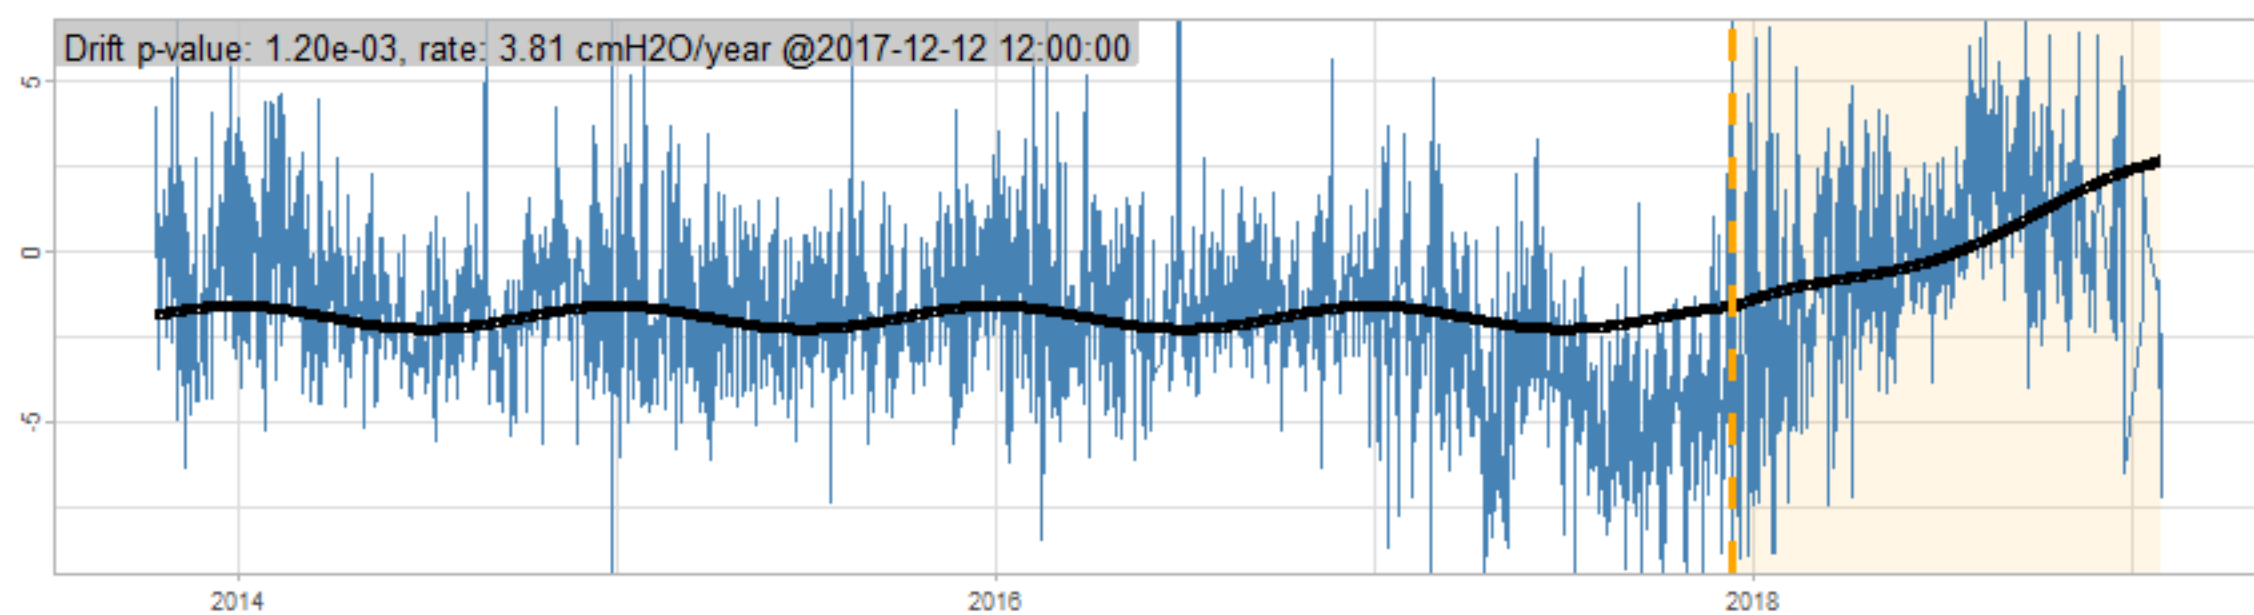

Drift p-value: 1.91e-03, rate: -3.19 cmH2O/year @2017-03-16 12:00:00

Drift p-value: 8.12e-01, rate: 103.00 cmH2O/year @2019-09-19

Drift p-value: 8.09e-01, rate: 1.77 cmH2O/year @2019-01-08 12:00:00

Drift p-value: 9.47e-01, rate: -93.94 cmH2O/year @2019-09-06 12:00:00

BAOL500X_B_0029B - v0.01

BAOL503X_B_009C1 - v0.01

BAOL517X_B_0055C - v0.01

BAOL518X_B_B2129 - v0.01

Drift p-value: 6.83e-01, rate: 0.48 cmH2O/year @2016-09-18 12:00:00

Drift p-value: $7.37e-02$, rate: -2062.73 cmH₂O/year @2020-02-03 12:00:00

Drift p-value: 7.29e-01, rate: 0.41 cmH2O/year @2016-08-30 12:00:00

Drift p-value: 6.50e-01, rate: 0.21 cmH2O/year @2016-09-23 12:00:00

Drift p-value: 7.98e-01, rate: 98.17 cmH2O/year @2019-11-01

BAOL547X_B_B2137 - v0.01

BAOL548X_B_0055B - v0.01

Drift p-value: 9.22e-01, rate: 0.67 cmH2O/year @2014-12-13

Drift p-value: 8.57e-01, rate: 164.61 cmH2O/year @2017-12-22 12:00:00

BAOL550X_B_B2136 - v0.01

BAOL551X_B_B2135 - v0.01