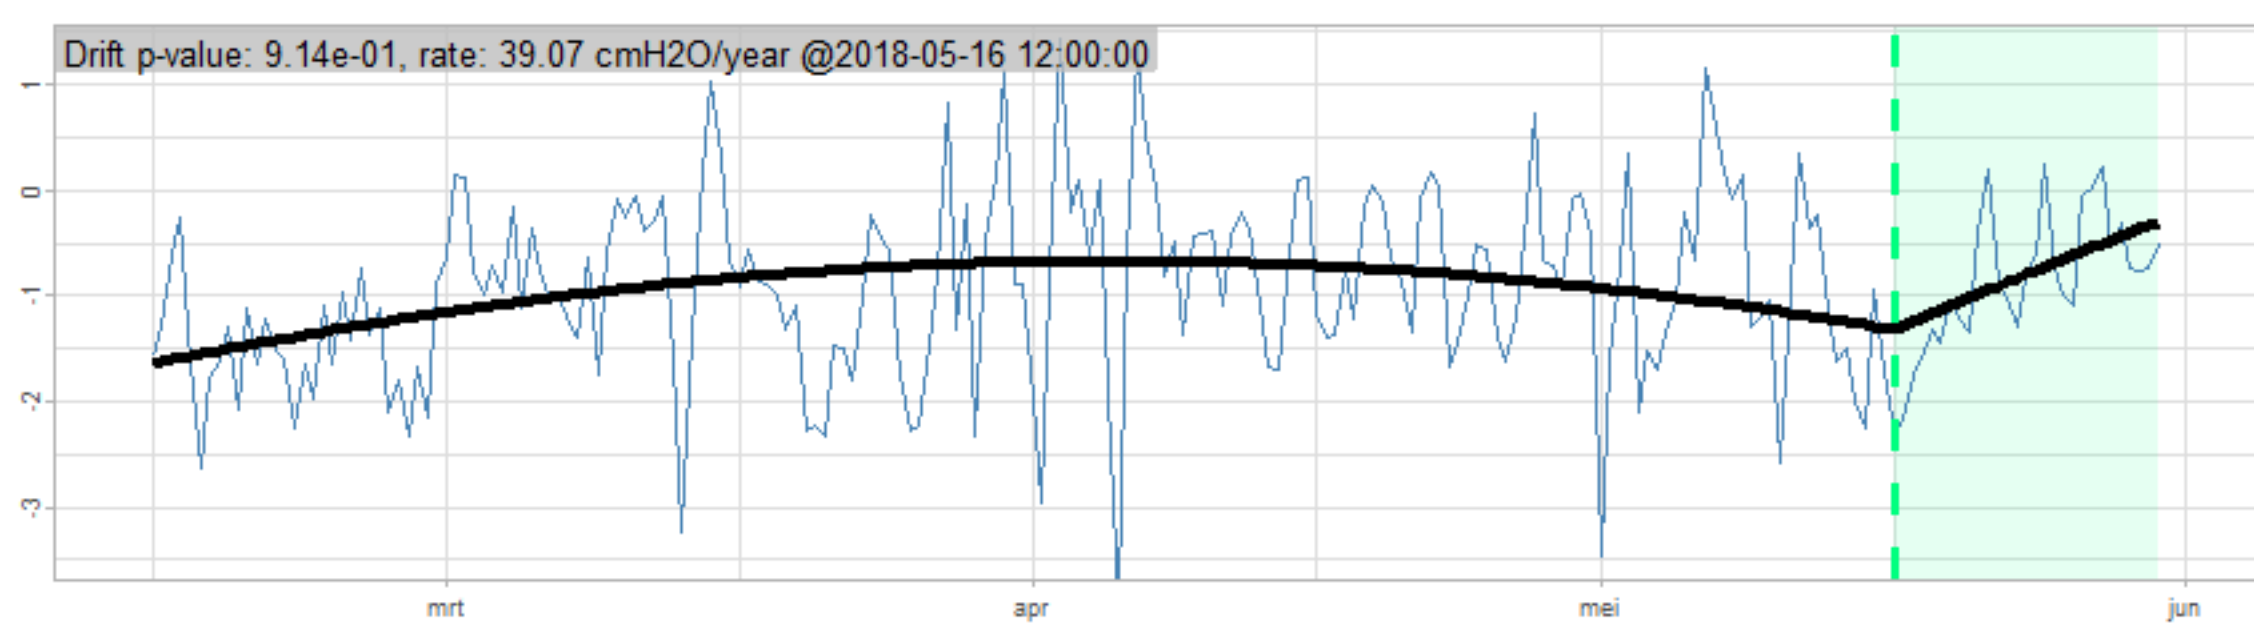

Drift p-value: 1.91e-03, rate: -3.19 cmH2O/year @2017-03-16 12:00:00

Drift p-value: 8.12e-01, rate: 103.00 cmH2O/year @2019-09-19

Drift p-value: 8.09e-01, rate: 1.77 cmH2O/year @2019-01-08 12:00:00

Drift p-value: 9.47e-01, rate: -93.94 cmH2O/year @2019-09-06 12:00:00

BAOL500X_B_0029B - v0.01

BAOL503X_B_009C1 - v0.01

BAOL517X_B_0055C - v0.01

BAOL518X_B_B2129 - v0.01

Drift p-value: 6.83e-01, rate: 0.48 cmH2O/year @2016-09-18 12:00:00

Drift p-value: $7.37e-02$, rate: -2062.73 cmH₂O/year @2020-02-03 12:00:00

Drift p-value: 7.29e-01, rate: 0.41 cmH2O/year @2016-08-30 12:00:00

Drift p-value: 6.50e-01, rate: 0.21 cmH2O/year @2016-09-23 12:00:00

Drift p-value: 7.98e-01, rate: 98.17 cmH2O/year @2019-11-01

BAOL547X_B_B2137 - v0.01

BAOL548X_B_0055B - v0.01

Drift p-value: 9.22e-01, rate: 0.67 cmH2O/year @2014-12-13

Drift p-value: 8.57e-01, rate: 164.61 cmH2O/year @2017-12-22 12:00:00

BAOL550X_B_B2136 - v0.01

BAOL551X_B_B2135 - v0.01