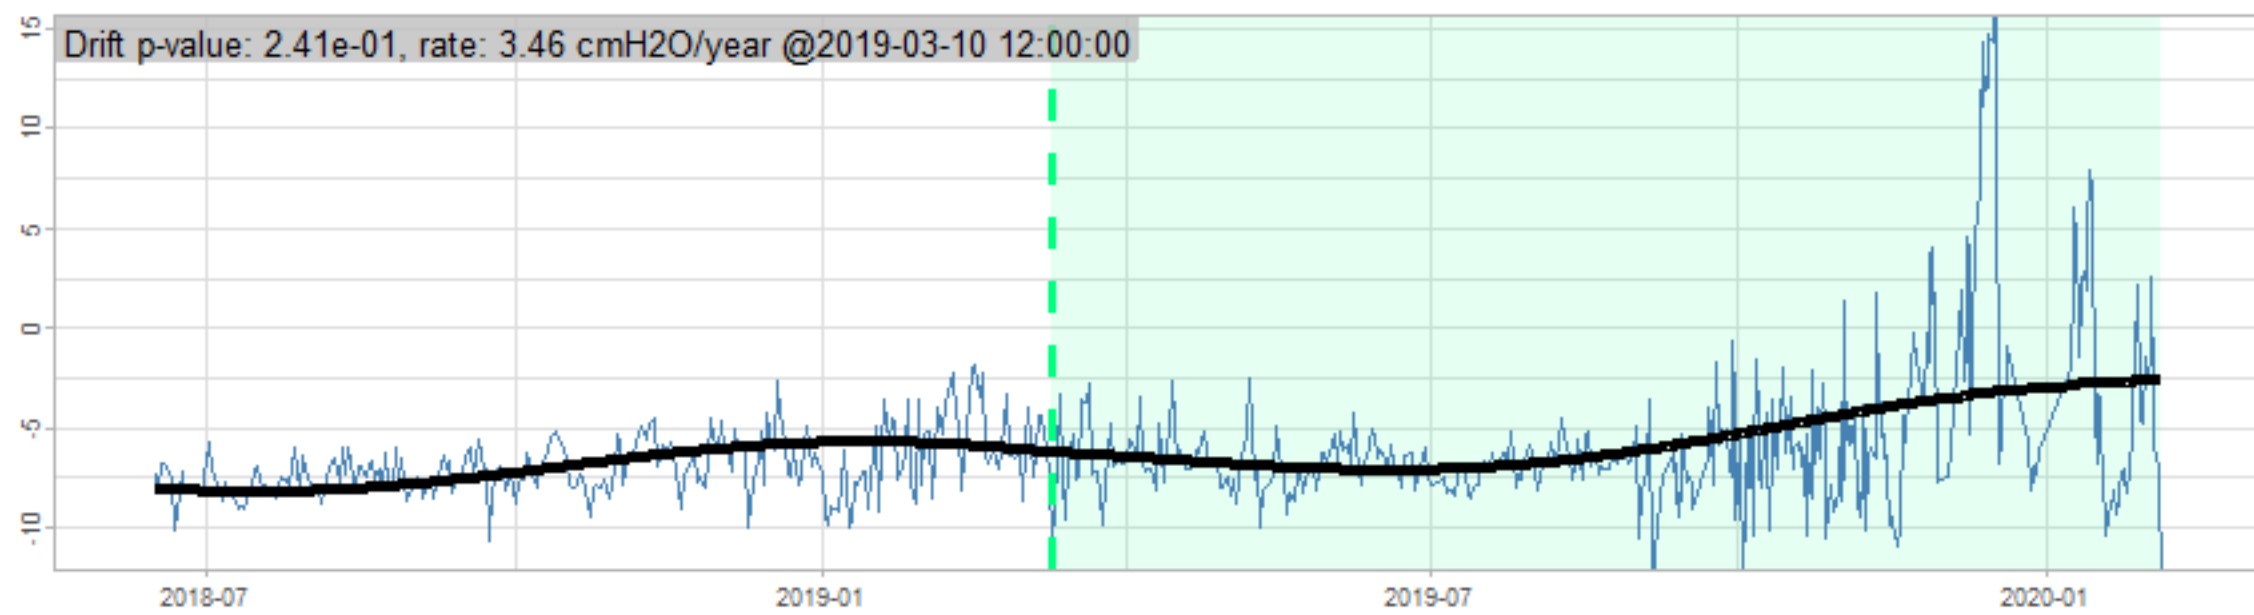

Drift p-value: 1.91e-03, rate: -3.19 cmH2O/year @2017-03-16 12:00:00

Drift p-value: 8.12e-01, rate: 103.00 cmH2O/year @2019-09-19

Drift p-value: 8.09e-01, rate: 1.77 cmH2O/year @2019-01-08 12:00:00

Drift p-value: 9.47e-01, rate: -93.94 cmH2O/year @2019-09-06 12:00:00

BAOL500X_B_0029B - v0.01

BAOL503X_B_009C1 - v0.01

BAOL517X_B_0055C - v0.01

BAOL518X_B_B2129 - v0.01

Drift p-value: 6.83e-01, rate: 0.48 cmH2O/year @2016-09-18 12:00:00

Drift p-value: $7.37e-02$, rate: -2062.73 cmH₂O/year @2020-02-03 12:00:00

Drift p-value: 7.29e-01, rate: 0.41 cmH2O/year @2016-08-30 12:00:00

Drift p-value: 6.50e-01, rate: 0.21 cmH2O/year @2016-09-23 12:00:00

Drift p-value: 7.98e-01, rate: 98.17 cmH2O/year @2019-11-01

BAOL547X_B_B2137 - v0.01

BAOL548X_B_0055B - v0.01

Drift p-value: 9.22e-01, rate: 0.67 cmH2O/year @2014-12-13

Drift p-value: 8.57e-01, rate: 164.61 cmH2O/year @2017-12-22 12:00:00

BAOL550X_B_B2136 - v0.01

BAOL551X_B_B2135 - v0.01