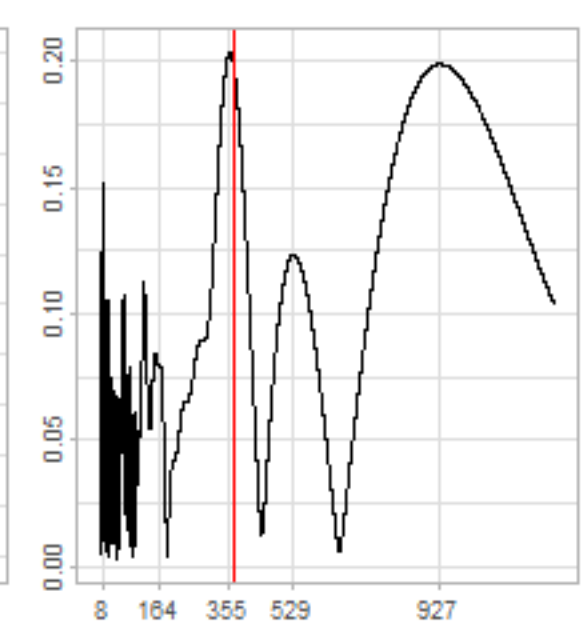

Drift p-value: 1.91e-03, rate: -3.19 cmH2O/year @2017-03-16 12:00:00

Drift p-value: 8.12e-01, rate: 103.00 cmH2O/year @2019-09-19

Drift p-value: 8.09e-01, rate: 1.77 cmH2O/year @2019-01-08 12:00:00

Drift p-value: 9.47e-01, rate: -93.94 cmH2O/year @2019-09-06 12:00:00

BAOL500X_B_0029B - v0.01

BAOL503X_B_009C1 - v0.01

BAOL517X_B_0055C - v0.01

BAOL518X_B_B2129 - v0.01

Drift p-value: 6.83e-01, rate: 0.48 cmH2O/year @2016-09-18 12:00:00

Drift p-value: $7.37e-02$, rate: -2062.73 cmH₂O/year @2020-02-03 12:00:00

Drift p-value: 7.29e-01, rate: 0.41 cmH2O/year @2016-08-30 12:00:00

Drift p-value: 6.50e-01, rate: 0.21 cmH2O/year @2016-09-23 12:00:00

Drift p-value: 7.98e-01, rate: 98.17 cmH2O/year @2019-11-01

BAOL547X_B_B2137 - v0.01

BAOL548X_B_0055B - v0.01

Drift p-value: 9.22e-01, rate: 0.67 cmH2O/year @2014-12-13

Drift p-value: 8.57e-01, rate: 164.61 cmH2O/year @2017-12-22 12:00:00

BAOL550X_B_B2136 - v0.01

BAOL551X_B_B2135 - v0.01