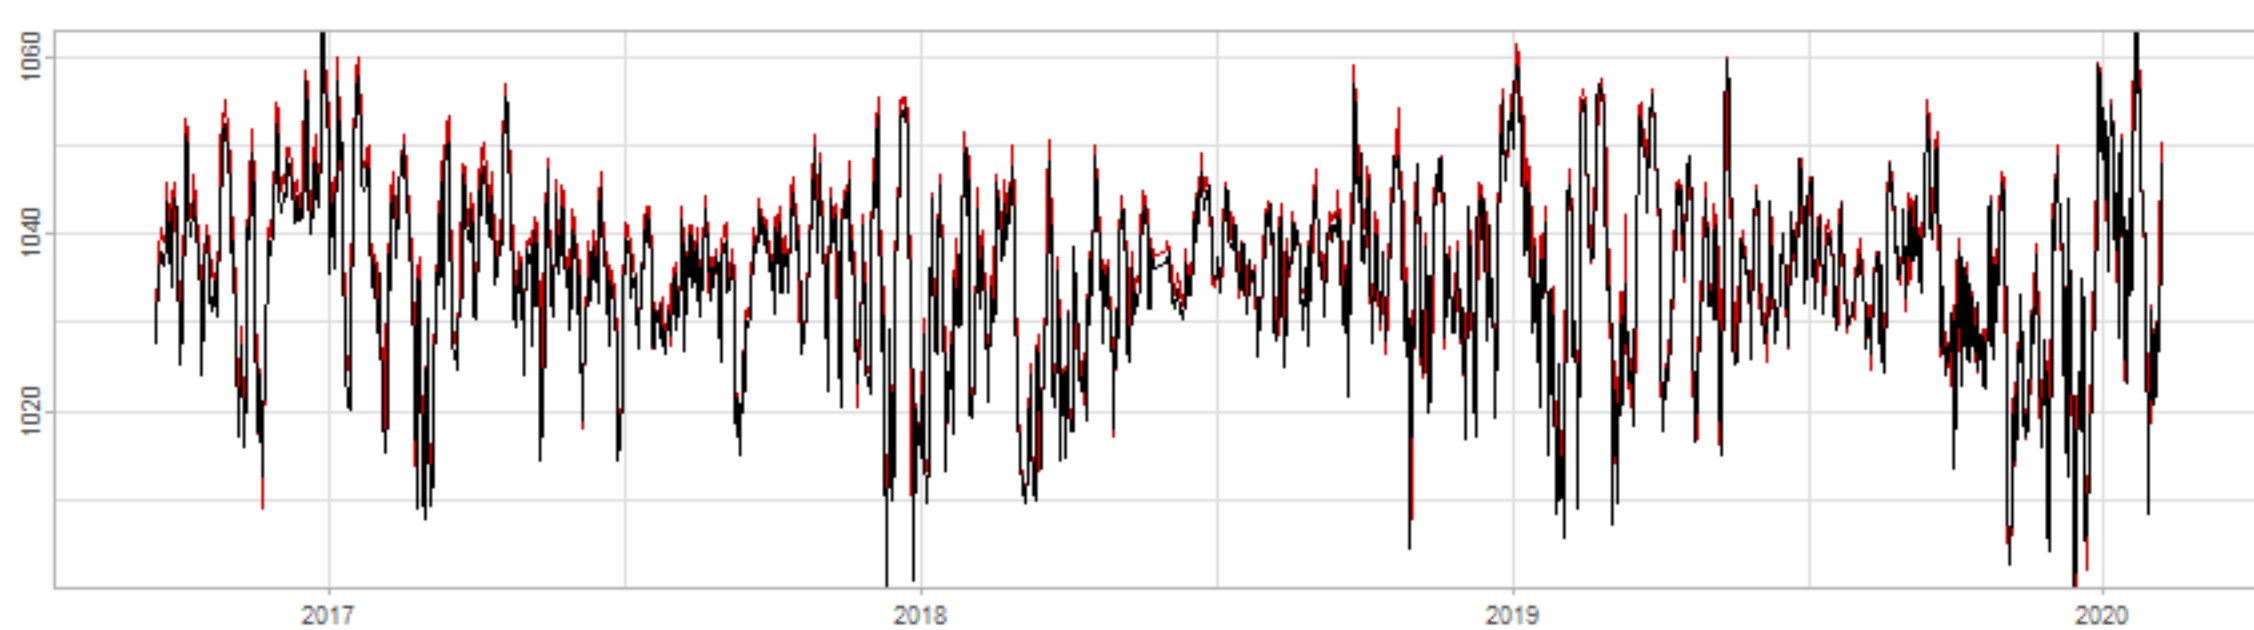

Drift p-value: 1.91e-03, rate: -3.19 cmH2O/year @2017-03-16 12:00:00

Drift p-value: 8.12e-01, rate: 103.00 cmH2O/year @2019-09-19

Drift p-value: 8.09e-01, rate: 1.77 cmH2O/year @2019-01-08 12:00:00

Drift p-value: 9.47e-01, rate: -93.94 cmH2O/year @2019-09-06 12:00:00

BAOL500X_B_0029B - v0.01

BAOL503X_B_009C1 - v0.01

BAOL517X_B_0055C - v0.01

BAOL518X_B_B2129 - v0.01

Drift p-value: 6.83e-01, rate: 0.48 cmH2O/year @2016-09-18 12:00:00

Drift p-value: $7.37e-02$, rate: -2062.73 cmH₂O/year @2020-02-03 12:00:00

Drift p-value: 7.29e-01, rate: 0.41 cmH2O/year @2016-08-30 12:00:00

Drift p-value: 6.50e-01, rate: 0.21 cmH2O/year @2016-09-23 12:00:00

Drift p-value: 7.98e-01, rate: 98.17 cmH2O/year @2019-11-01

BAOL547X_B_B2137 - v0.01