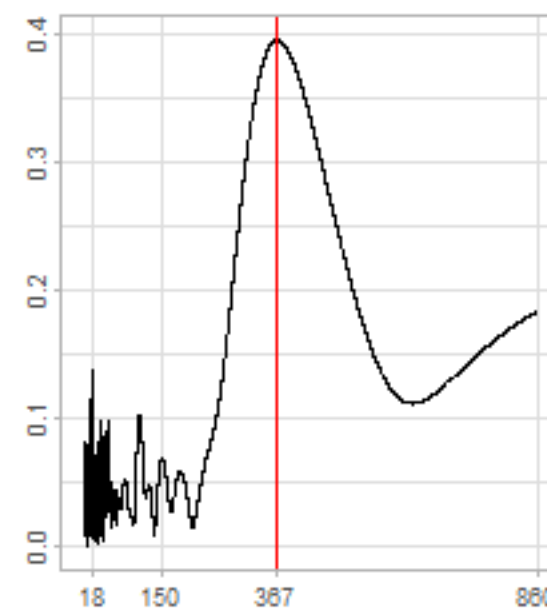

Drift p-value: 1.91e-03, rate: -3.19 cmH2O/year @2017-03-16 12:00:00

Drift p-value: 8.12e-01, rate: 103.00 cmH2O/year @2019-09-19

Drift p-value: 8.09e-01, rate: 1.77 cmH2O/year @2019-01-08 12:00:00

Drift p-value: 9.47e-01, rate: -93.94 cmH2O/year @2019-09-06 12:00:00

BAOL500X_B_0029B - v0.01

BAOL503X_B_009C1 - v0.01

BAOL517X_B_0055C - v0.01

BAOL518X_B_B2129 - v0.01

Drift p-value: 6.83e-01, rate: 0.48 cmH2O/year @2016-09-18 12:00:00

Drift p-value: $7.37e-02$, rate: -2062.73 cmH₂O/year @2020-02-03 12:00:00

Drift p-value: 7.29e-01, rate: 0.41 cmH2O/year @2016-08-30 12:00:00

Drift p-value: 6.50e-01, rate: 0.21 cmH2O/year @2016-09-23 12:00:00

Drift p-value: 7.98e-01, rate: 98.17 cmH2O/year @2019-11-01

BAOL547X_B_B2137 - v0.01

BAOL548X_B_0055B - v0.01

Drift p-value: 9.22e-01, rate: 0.67 cmH2O/year @2014-12-13

Drift p-value: 8.57e-01, rate: 164.61 cmH2O/year @2017-12-22 12:00:00

BAOL550X_B_B2136 - v0.01

BAOL551X_B_B2135 - v0.01