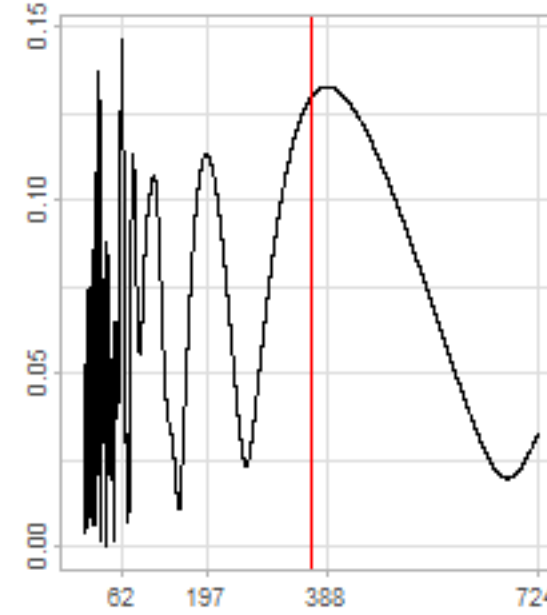

Drift p-value: 1.91e-03, rate: -3.19 cmH2O/year @2017-03-16 12:00:00

Drift p-value: 8.12e-01, rate: 103.00 cmH2O/year @2019-09-19

Drift p-value: 8.09e-01, rate: 1.77 cmH2O/year @2019-01-08 12:00:00

Drift p-value: 9.47e-01, rate: -93.94 cmH2O/year @2019-09-06 12:00:00

BAOL500X_B_0029B - v0.01

BAOL503X_B_009C1 - v0.01

BAOL517X_B_0055C - v0.01

BAOL518X_B_B2129 - v0.01

Drift p-value: 6.83e-01, rate: 0.48 cmH2O/year @2016-09-18 12:00:00

Drift p-value: $7.37e-02$, rate: -2062.73 cmH₂O/year @2020-02-03 12:00:00

Drift p-value: 7.29e-01, rate: 0.41 cmH2O/year @2016-08-30 12:00:00

Drift p-value: 6.50e-01, rate: 0.21 cmH2O/year @2016-09-23 12:00:00

Drift p-value: 7.98e-01, rate: 98.17 cmH2O/year @2019-11-01

BAOL547X_B_B2137 - v0.01

BAOL548X_B_0055B - v0.01

Drift p-value: 9.22e-01, rate: 0.67 cmH2O/year @2014-12-13

Drift p-value: 8.57e-01, rate: 164.61 cmH2O/year @2017-12-22 12:00:00

BAOL550X_B_B2136 - v0.01

BAOL551X_B_B2135 - v0.01