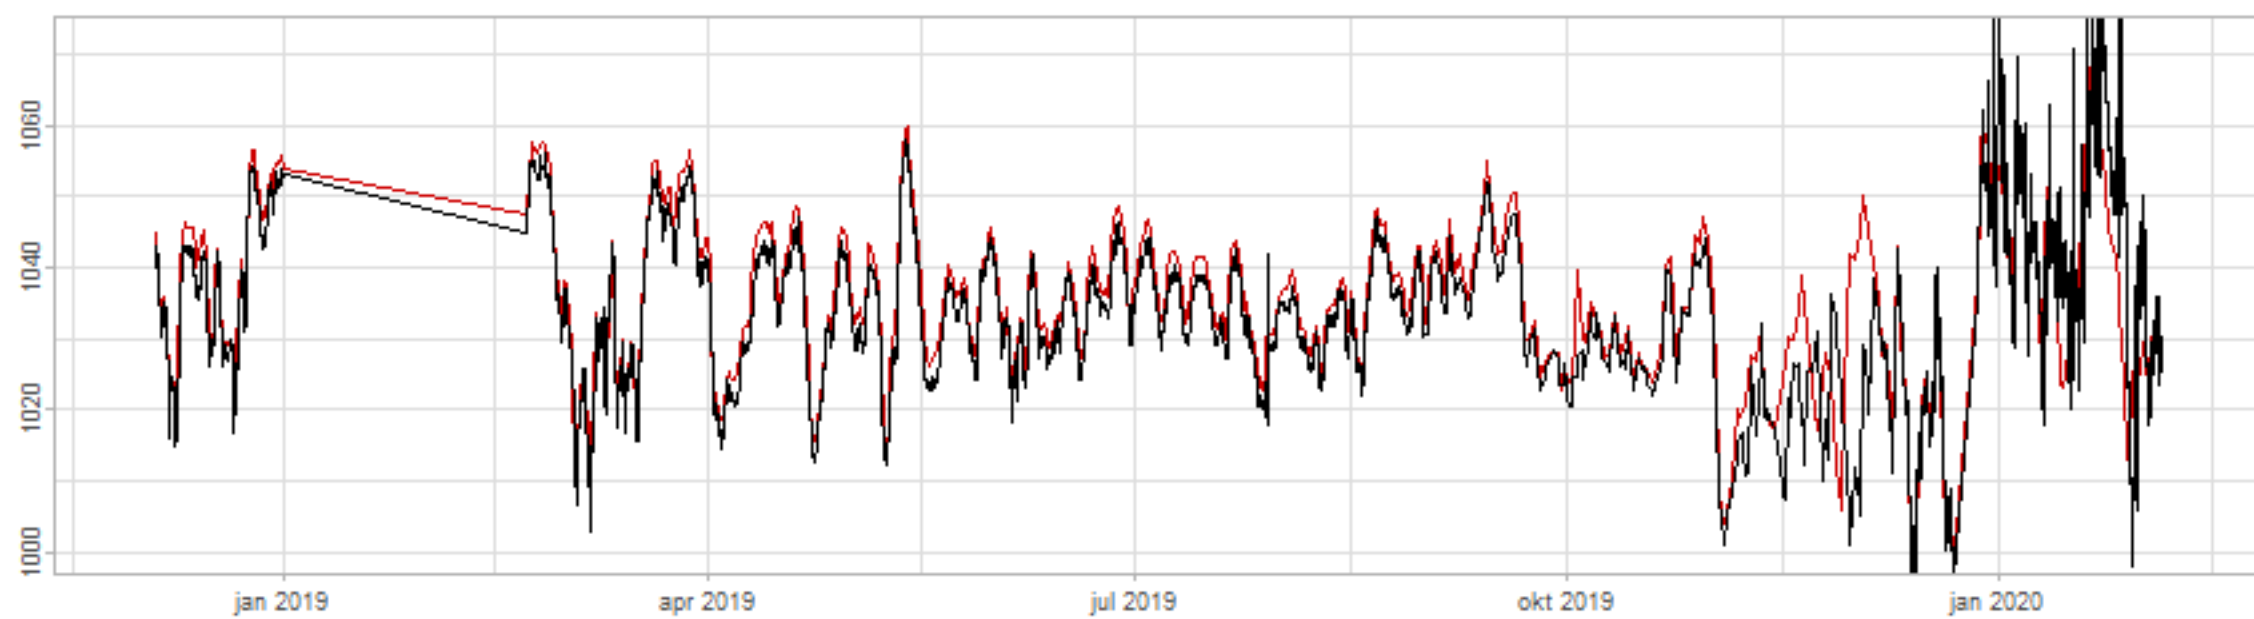

Drift p-value: 1.91e-03, rate: -3.19 cmH2O/year @2017-03-16 12:00:00

Drift p-value: 8.12e-01, rate: 103.00 cmH2O/year @2019-09-19

Drift p-value: 8.09e-01, rate: 1.77 cmH2O/year @2019-01-08 12:00:00

Drift p-value: 9.47e-01, rate: -93.94 cmH2O/year @2019-09-06 12:00:00

BAOL500X_B_0029B - v0.01

BAOL503X_B_009C1 - v0.01

BAOL517X_B_0055C - v0.01

BAOL518X_B_B2129 - v0.01

Drift p-value: 6.83e-01, rate: 0.48 cmH2O/year @2016-09-18 12:00:00

Drift p-value: $7.37e-02$, rate: -2062.73 cmH₂O/year @2020-02-03 12:00:00

Drift p-value: 7.29e-01, rate: 0.41 cmH2O/year @2016-08-30 12:00:00

Drift p-value: 6.50e-01, rate: 0.21 cmH2O/year @2016-09-23 12:00:00

Drift p-value: 7.98e-01, rate: 98.17 cmH2O/year @2019-11-01

BAOL547X_B_B2137 - v0.01