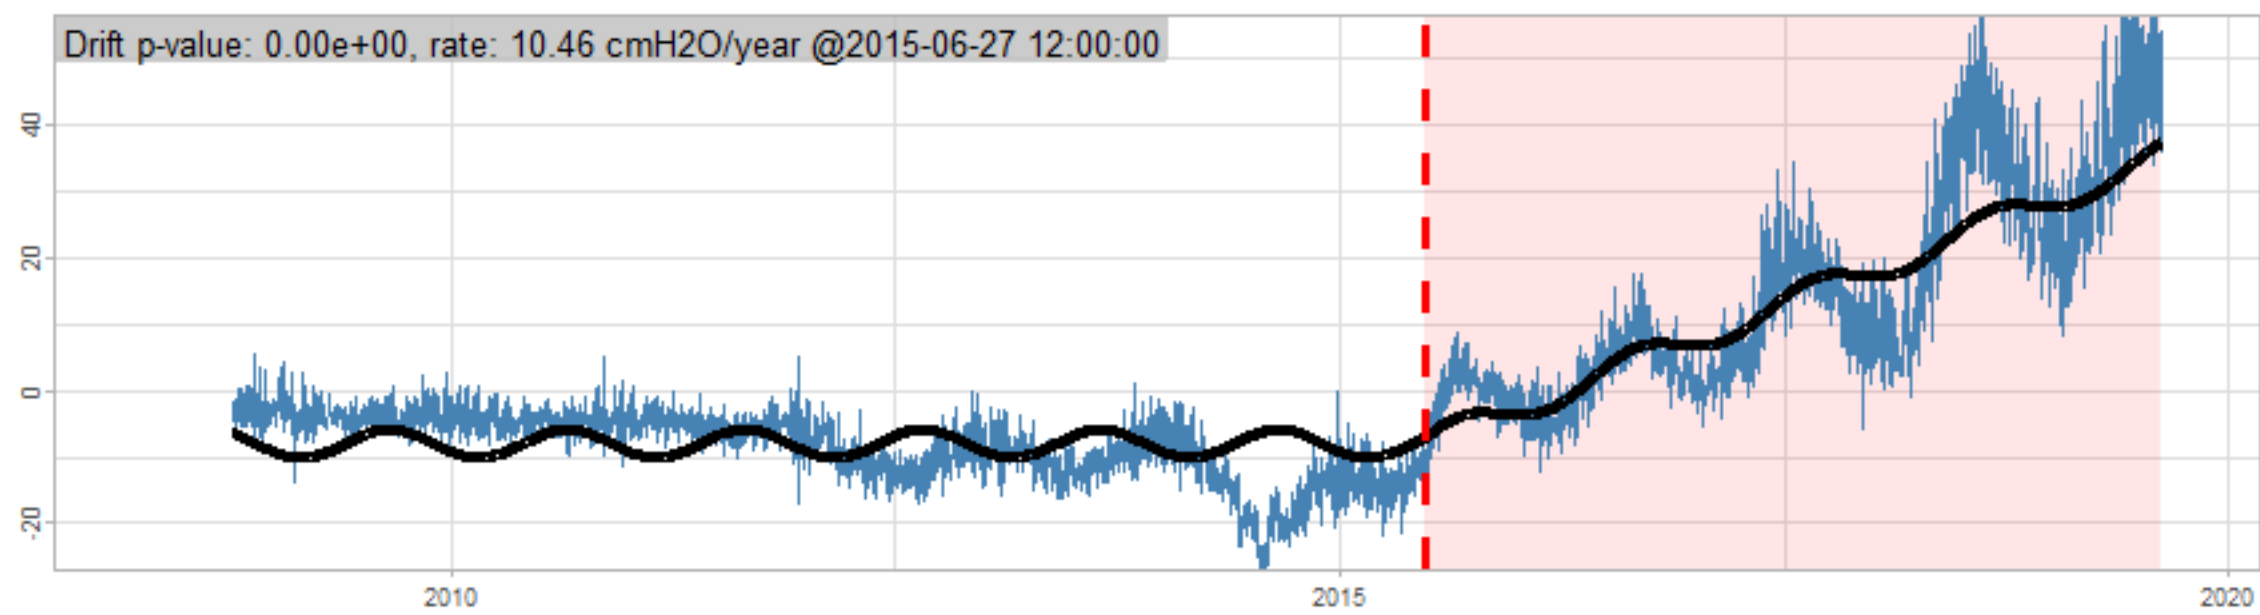

Drift p-value: 1.91e-03, rate: -3.19 cmH2O/year @2017-03-16 12:00:00

Drift p-value: 8.12e-01, rate: 103.00 cmH2O/year @2019-09-19

Drift p-value: 8.09e-01, rate: 1.77 cmH2O/year @2019-01-08 12:00:00

Drift p-value: 9.47e-01, rate: -93.94 cmH2O/year @2019-09-06 12:00:00

BAOL500X_B_0029B - v0.01

BAOL503X_B_009C1 - v0.01

BAOL517X_B_0055C - v0.01

BAOL518X_B_B2129 - v0.01

Drift p-value: 6.83e-01, rate: 0.48 cmH2O/year @2016-09-18 12:00:00

Drift p-value: $7.37e-02$, rate: -2062.73 cmH₂O/year @2020-02-03 12:00:00

Drift p-value: 7.29e-01, rate: 0.41 cmH2O/year @2016-08-30 12:00:00

Drift p-value: 6.50e-01, rate: 0.21 cmH2O/year @2016-09-23 12:00:00

Drift p-value: 7.98e-01, rate: 98.17 cmH2O/year @2019-11-01

BAOL547X_B_B2137 - v0.01

BAOL548X_B_0055B - v0.01

Drift p-value: 9.22e-01, rate: 0.67 cmH2O/year @2014-12-13

Drift p-value: 8.57e-01, rate: 164.61 cmH2O/year @2017-12-22 12:00:00

BAOL550X_B_B2136 - v0.01

BAOL551X_B_B2135 - v0.01