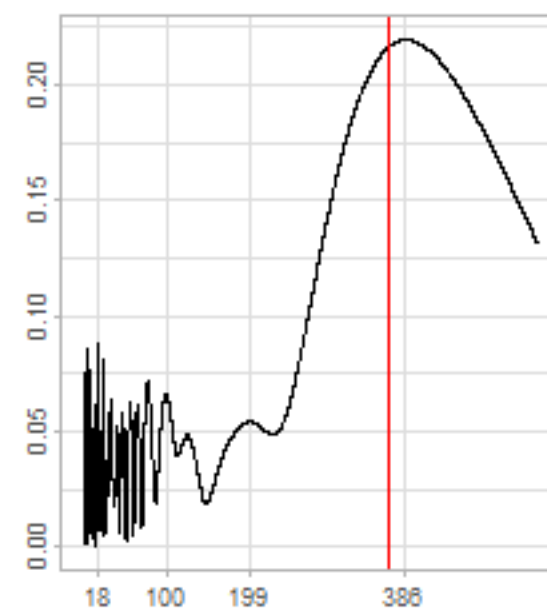

Drift p-value: 1.91e-03, rate: -3.19 cmH2O/year @2017-03-16 12:00:00

Drift p-value: 8.12e-01, rate: 103.00 cmH2O/year @2019-09-19

Drift p-value: 8.09e-01, rate: 1.77 cmH2O/year @2019-01-08 12:00:00

Drift p-value: 9.47e-01, rate: -93.94 cmH2O/year @2019-09-06 12:00:00

BAOL500X_B_0029B - v0.01

BAOL503X_B_009C1 - v0.01

BAOL517X_B_0055C - v0.01

BAOL518X_B_B2129 - v0.01

Drift p-value: 6.83e-01, rate: 0.48 cmH2O/year @2016-09-18 12:00:00

Drift p-value: $7.37e-02$, rate: -2062.73 cmH₂O/year @2020-02-03 12:00:00

Drift p-value: 7.29e-01, rate: 0.41 cmH2O/year @2016-08-30 12:00:00

Drift p-value: 6.50e-01, rate: 0.21 cmH2O/year @2016-09-23 12:00:00

Drift p-value: 7.98e-01, rate: 98.17 cmH2O/year @2019-11-01

BAOL547X_B_B2137 - v0.01

BAOL548X_B_0055B - v0.01

Drift p-value: 9.22e-01, rate: 0.67 cmH2O/year @2014-12-13

Drift p-value: 8.57e-01, rate: 164.61 cmH2O/year @2017-12-22 12:00:00

BAOL550X_B_B2136 - v0.01

BAOL551X_B_B2135 - v0.01