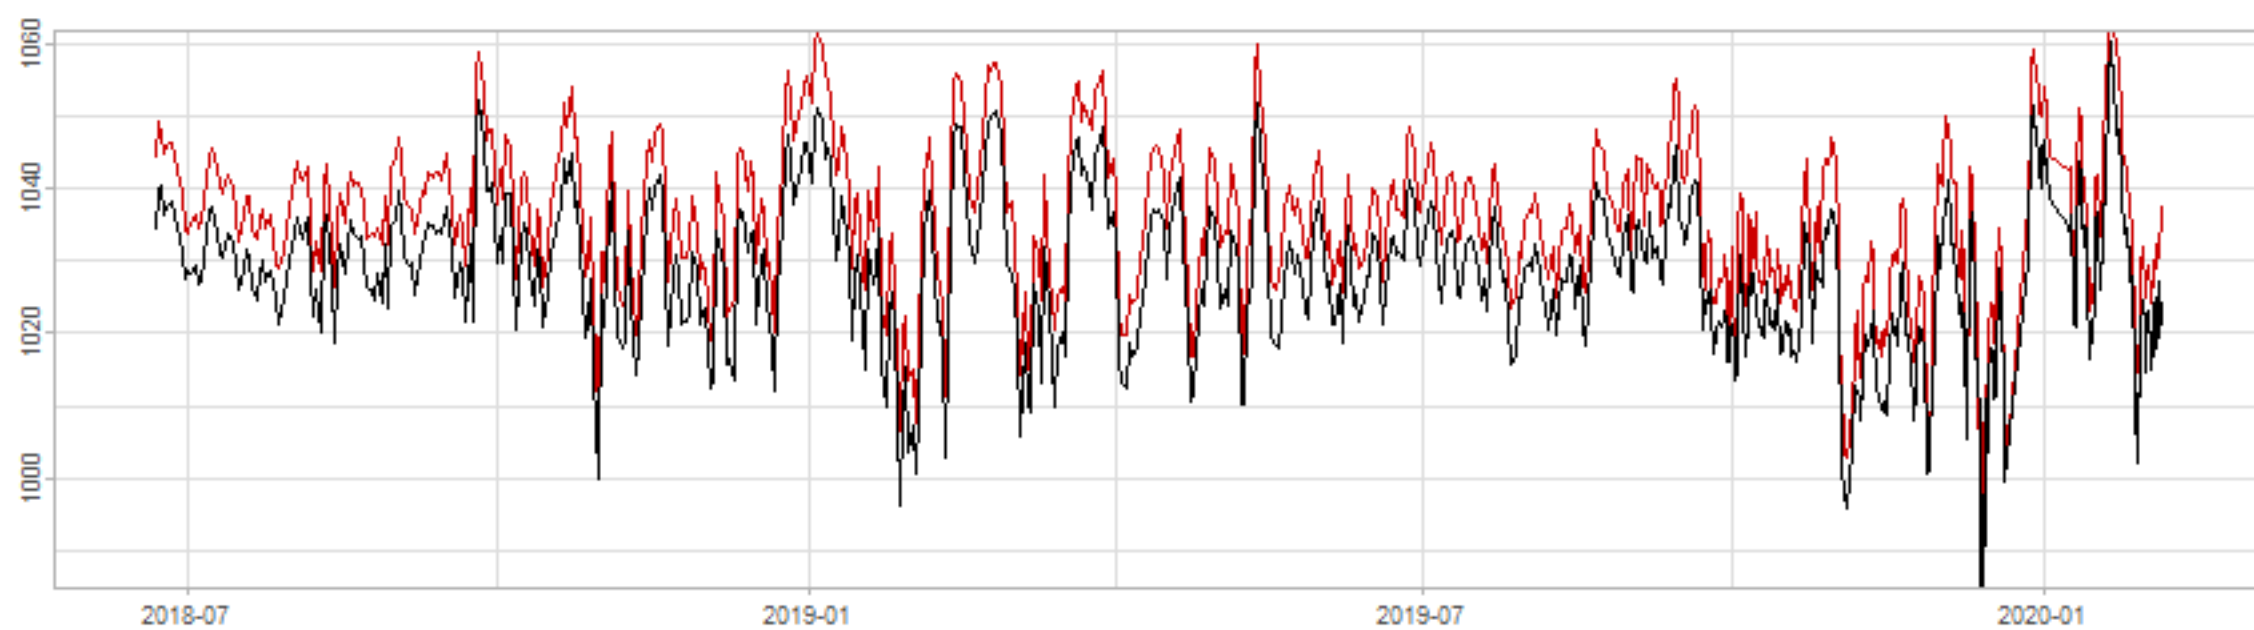

Drift p-value: 1.91e-03, rate: -3.19 cmH2O/year @2017-03-16 12:00:00

Drift p-value: 8.12e-01, rate: 103.00 cmH2O/year @2019-09-19

Drift p-value: 8.09e-01, rate: 1.77 cmH2O/year @2019-01-08 12:00:00

Drift p-value: 9.47e-01, rate: -93.94 cmH2O/year @2019-09-06 12:00:00

BAOL500X_B_0029B - v0.01

BAOL503X_B_009C1 - v0.01

BAOL517X_B_0055C - v0.01

BAOL518X_B_B2129 - v0.01

Drift p-value: 6.83e-01, rate: 0.48 cmH2O/year @2016-09-18 12:00:00

Drift p-value: $7.37e-02$, rate: -2062.73 cmH₂O/year @2020-02-03 12:00:00

Drift p-value: 7.29e-01, rate: 0.41 cmH2O/year @2016-08-30 12:00:00

Drift p-value: 6.50e-01, rate: 0.21 cmH2O/year @2016-09-23 12:00:00

Drift p-value: 7.98e-01, rate: 98.17 cmH2O/year @2019-11-01

BAOL547X_B_B2137 - v0.01