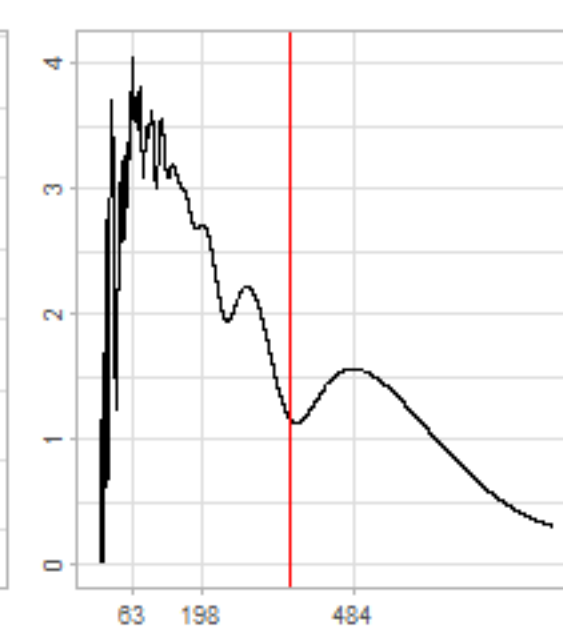

Drift p-value: 1.91e-03, rate: -3.19 cmH2O/year @2017-03-16 12:00:00

Drift p-value: 8.12e-01, rate: 103.00 cmH2O/year @2019-09-19

Drift p-value: 8.09e-01, rate: 1.77 cmH2O/year @2019-01-08 12:00:00

Drift p-value: 9.47e-01, rate: -93.94 cmH2O/year @2019-09-06 12:00:00

BAOL500X_B_0029B - v0.01

BAOL503X_B_009C1 - v0.01

BAOL517X_B_0055C - v0.01

BAOL518X_B_B2129 - v0.01

Drift p-value: 6.83e-01, rate: 0.48 cmH2O/year @2016-09-18 12:00:00

Drift p-value: $7.37e-02$, rate: -2062.73 cmH₂O/year @2020-02-03 12:00:00

Drift p-value: 7.29e-01, rate: 0.41 cmH2O/year @2016-08-30 12:00:00

Drift p-value: 6.50e-01, rate: 0.21 cmH2O/year @2016-09-23 12:00:00

Drift p-value: 7.98e-01, rate: 98.17 cmH2O/year @2019-11-01

BAOL547X_B_B2137 - v0.01

BAOL548X_B_0055B - v0.01

Drift p-value: 9.22e-01, rate: 0.67 cmH2O/year @2014-12-13

Drift p-value: 8.57e-01, rate: 164.61 cmH2O/year @2017-12-22 12:00:00

BAOL550X_B_B2136 - v0.01

BAOL551X_B_B2135 - v0.01