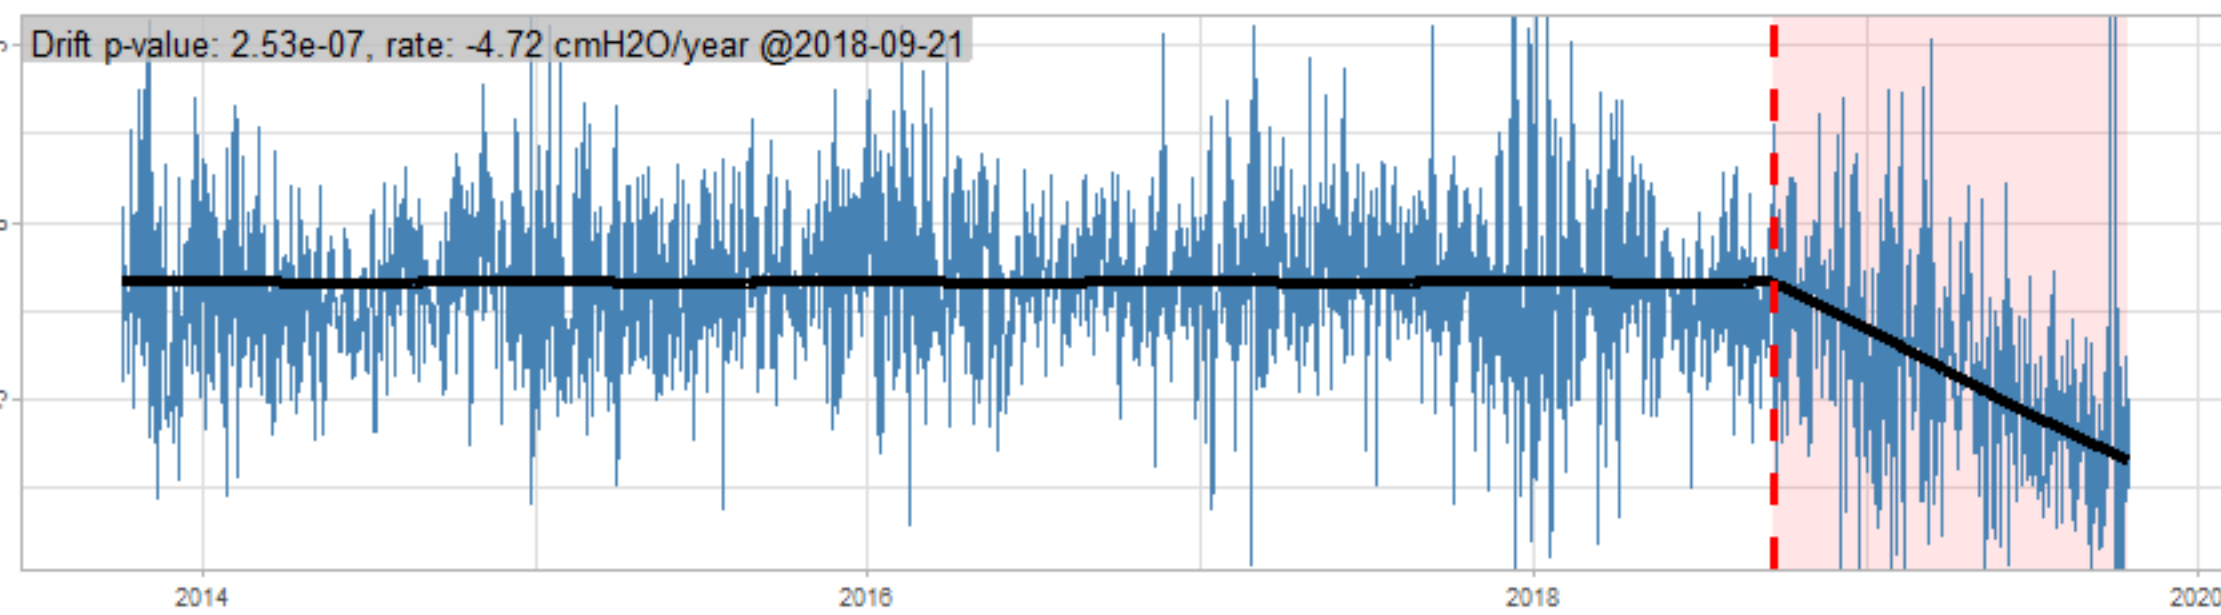

Drift p-value: 1.91e-03, rate: -3.19 cmH2O/year @2017-03-16 12:00:00

Drift p-value: 8.12e-01, rate: 103.00 cmH2O/year @2019-09-19

Drift p-value: 8.09e-01, rate: 1.77 cmH2O/year @2019-01-08 12:00:00

Drift p-value: 9.47e-01, rate: -93.94 cmH2O/year @2019-09-06 12:00:00

BAOL500X_B_0029B - v0.01

BAOL503X_B_009C1 - v0.01

BAOL517X_B_0055C - v0.01

BAOL518X_B_B2129 - v0.01

Drift p-value: 6.83e-01, rate: 0.48 cmH2O/year @2016-09-18 12:00:00

Drift p-value: $7.37e-02$, rate: -2062.73 cmH₂O/year @2020-02-03 12:00:00

Drift p-value: 7.29e-01, rate: 0.41 cmH2O/year @2016-08-30 12:00:00

Drift p-value: 6.50e-01, rate: 0.21 cmH2O/year @2016-09-23 12:00:00

Drift p-value: 7.98e-01, rate: 98.17 cmH2O/year @2019-11-01

BAOL547X_B_B2137 - v0.01

BAOL548X_B_0055B - v0.01

Drift p-value: 9.22e-01, rate: 0.67 cmH2O/year @2014-12-13

Drift p-value: 8.57e-01, rate: 164.61 cmH2O/year @2017-12-22 12:00:00

BAOL550X_B_B2136 - v0.01

BAOL551X_B_B2135 - v0.01