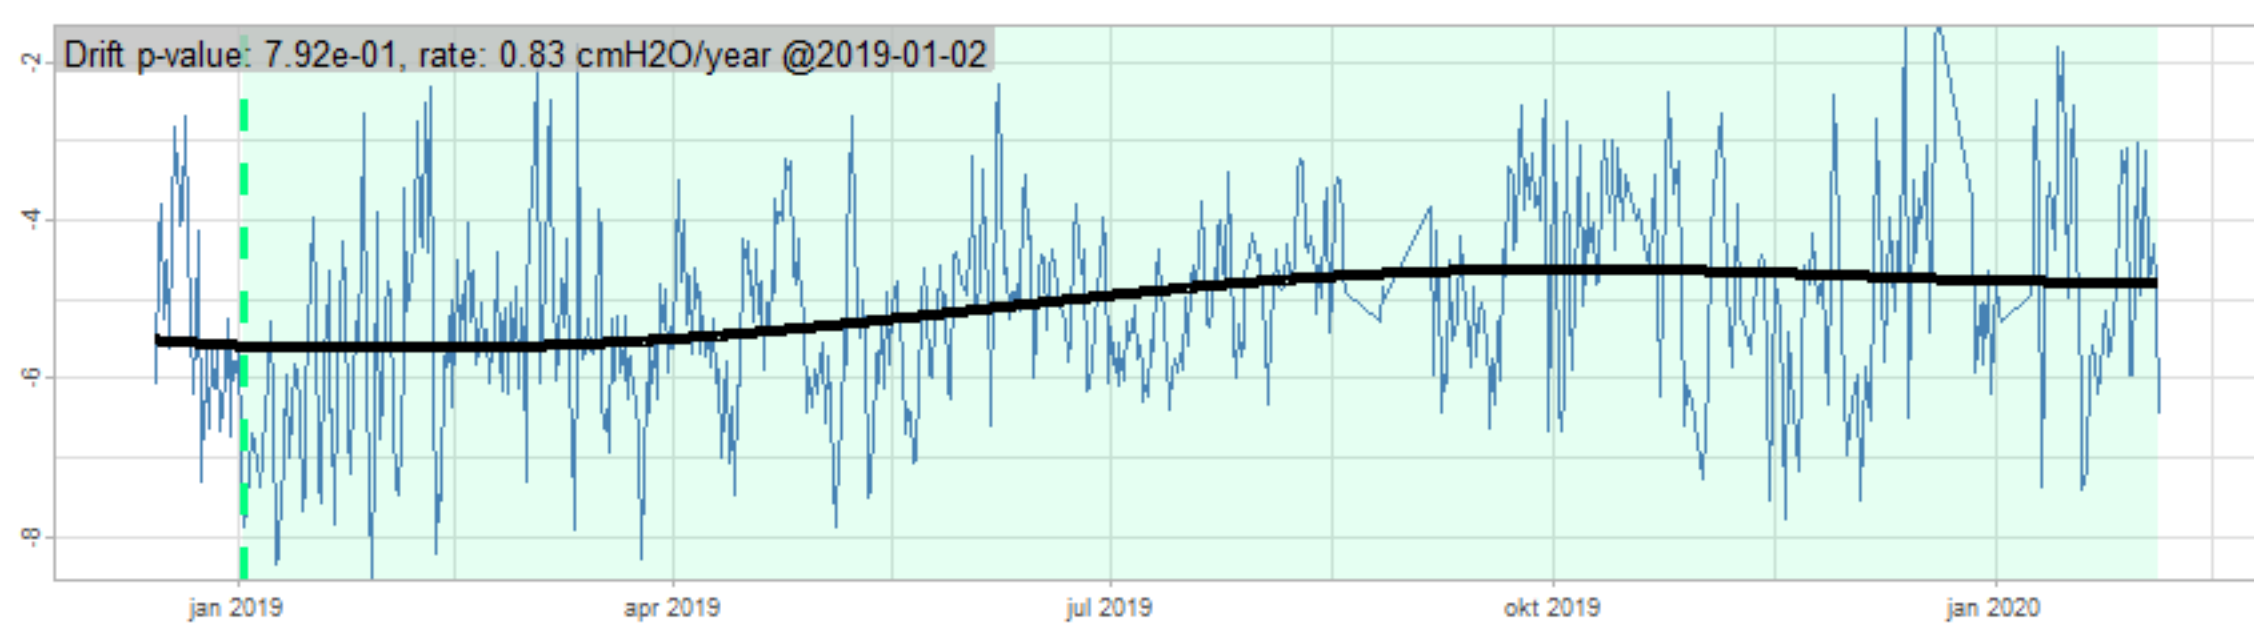

Drift p-value: 1.91e-03, rate: -3.19 cmH2O/year @2017-03-16 12:00:00

Drift p-value: 8.12e-01, rate: 103.00 cmH2O/year @2019-09-19

Drift p-value: 8.09e-01, rate: 1.77 cmH2O/year @2019-01-08 12:00:00

Drift p-value: 9.47e-01, rate: -93.94 cmH2O/year @2019-09-06 12:00:00

BAOL500X_B_0029B - v0.01

BAOL503X_B_009C1 - v0.01

BAOL517X_B_0055C - v0.01

BAOL518X_B_B2129 - v0.01

Drift p-value: 6.83e-01, rate: 0.48 cmH2O/year @2016-09-18 12:00:00

Drift p-value: $7.37e-02$, rate: -2062.73 cmH₂O/year @2020-02-03 12:00:00

Drift p-value: 7.29e-01, rate: 0.41 cmH2O/year @2016-08-30 12:00:00

Drift p-value: 6.50e-01, rate: 0.21 cmH2O/year @2016-09-23 12:00:00

Drift p-value: 7.98e-01, rate: 98.17 cmH2O/year @2019-11-01

BAOL547X_B_B2137 - v0.01

BAOL548X_B_0055B - v0.01

Drift p-value: 9.22e-01, rate: 0.67 cmH2O/year @2014-12-13

Drift p-value: 8.57e-01, rate: 164.61 cmH2O/year @2017-12-22 12:00:00

BAOL550X_B_B2136 - v0.01

BAOL551X_B_B2135 - v0.01