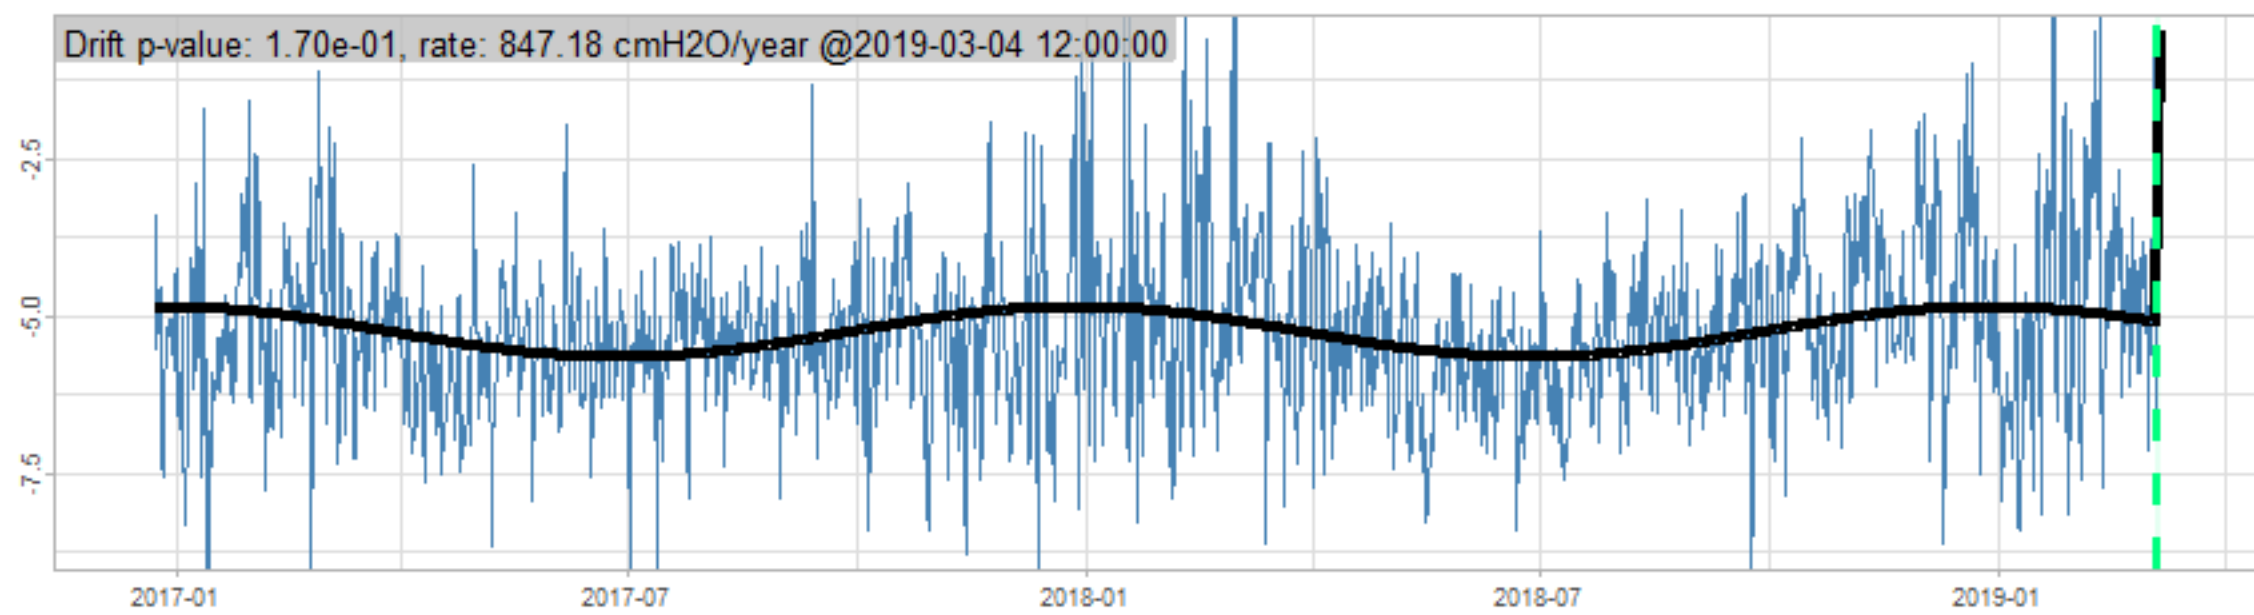

Drift p-value: 1.91e-03, rate: -3.19 cmH2O/year @2017-03-16 12:00:00

Drift p-value: 8.12e-01, rate: 103.00 cmH2O/year @2019-09-19

Drift p-value: 8.09e-01, rate: 1.77 cmH2O/year @2019-01-08 12:00:00

Drift p-value: 9.47e-01, rate: -93.94 cmH2O/year @2019-09-06 12:00:00

BAOL500X_B_0029B - v0.01

BAOL503X_B_009C1 - v0.01

BAOL517X_B_0055C - v0.01

BAOL518X_B_B2129 - v0.01

Drift p-value: 6.83e-01, rate: 0.48 cmH2O/year @2016-09-18 12:00:00

Drift p-value: $7.37e-02$, rate: -2062.73 cmH₂O/year @2020-02-03 12:00:00

Drift p-value: 7.29e-01, rate: 0.41 cmH2O/year @2016-08-30 12:00:00

Drift p-value: 6.50e-01, rate: 0.21 cmH2O/year @2016-09-23 12:00:00

Drift p-value: 7.98e-01, rate: 98.17 cmH2O/year @2019-11-01

BAOL547X_B_B2137 - v0.01

BAOL548X_B_0055B - v0.01

Drift p-value: 9.22e-01, rate: 0.67 cmH2O/year @2014-12-13

Drift p-value: 8.57e-01, rate: 164.61 cmH2O/year @2017-12-22 12:00:00

BAOL550X_B_B2136 - v0.01

BAOL551X_B_B2135 - v0.01