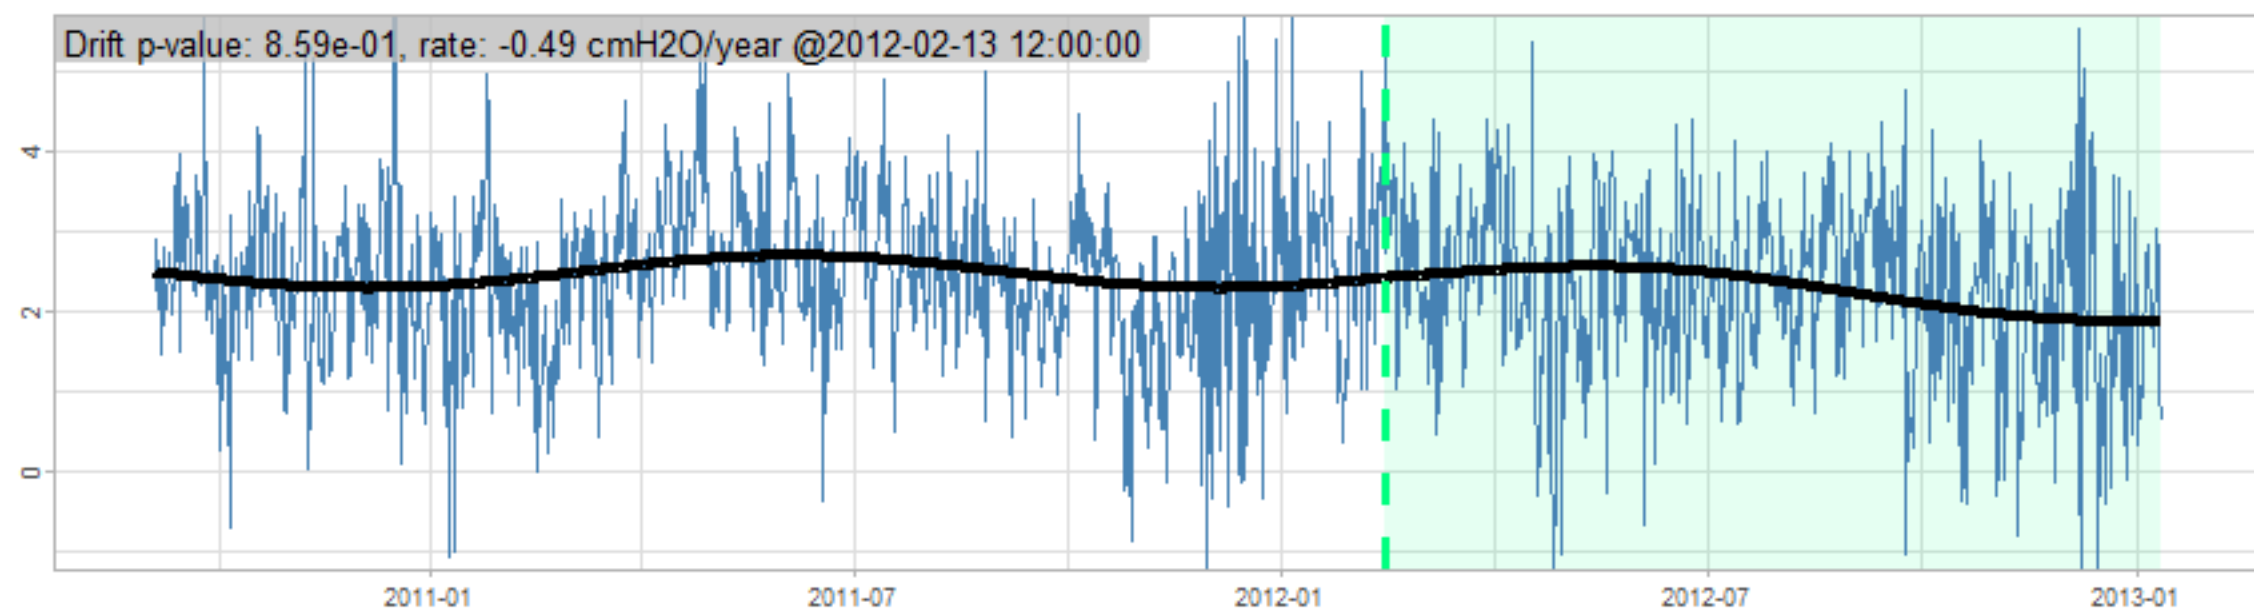

Drift p-value: 1.91e-03, rate: -3.19 cmH2O/year @2017-03-16 12:00:00

Drift p-value: 8.12e-01, rate: 103.00 cmH2O/year @2019-09-19

Drift p-value: 8.09e-01, rate: 1.77 cmH2O/year @2019-01-08 12:00:00

Drift p-value: 9.47e-01, rate: -93.94 cmH2O/year @2019-09-06 12:00:00

BAOL500X_B_0029B - v0.01

BAOL503X_B_009C1 - v0.01

BAOL517X_B_0055C - v0.01

BAOL518X_B_B2129 - v0.01

Drift p-value: 6.83e-01, rate: 0.48 cmH2O/year @2016-09-18 12:00:00

Drift p-value: $7.37e-02$, rate: -2062.73 cmH₂O/year @2020-02-03 12:00:00

Drift p-value: 7.29e-01, rate: 0.41 cmH2O/year @2016-08-30 12:00:00

Drift p-value: 6.50e-01, rate: 0.21 cmH2O/year @2016-09-23 12:00:00

Drift p-value: 7.98e-01, rate: 98.17 cmH2O/year @2019-11-01

BAOL547X_B_B2137 - v0.01

BAOL548X_B_0055B - v0.01

Drift p-value: 9.22e-01, rate: 0.67 cmH2O/year @2014-12-13

Drift p-value: 8.57e-01, rate: 164.61 cmH2O/year @2017-12-22 12:00:00

BAOL550X_B_B2136 - v0.01

BAOL551X_B_B2135 - v0.01