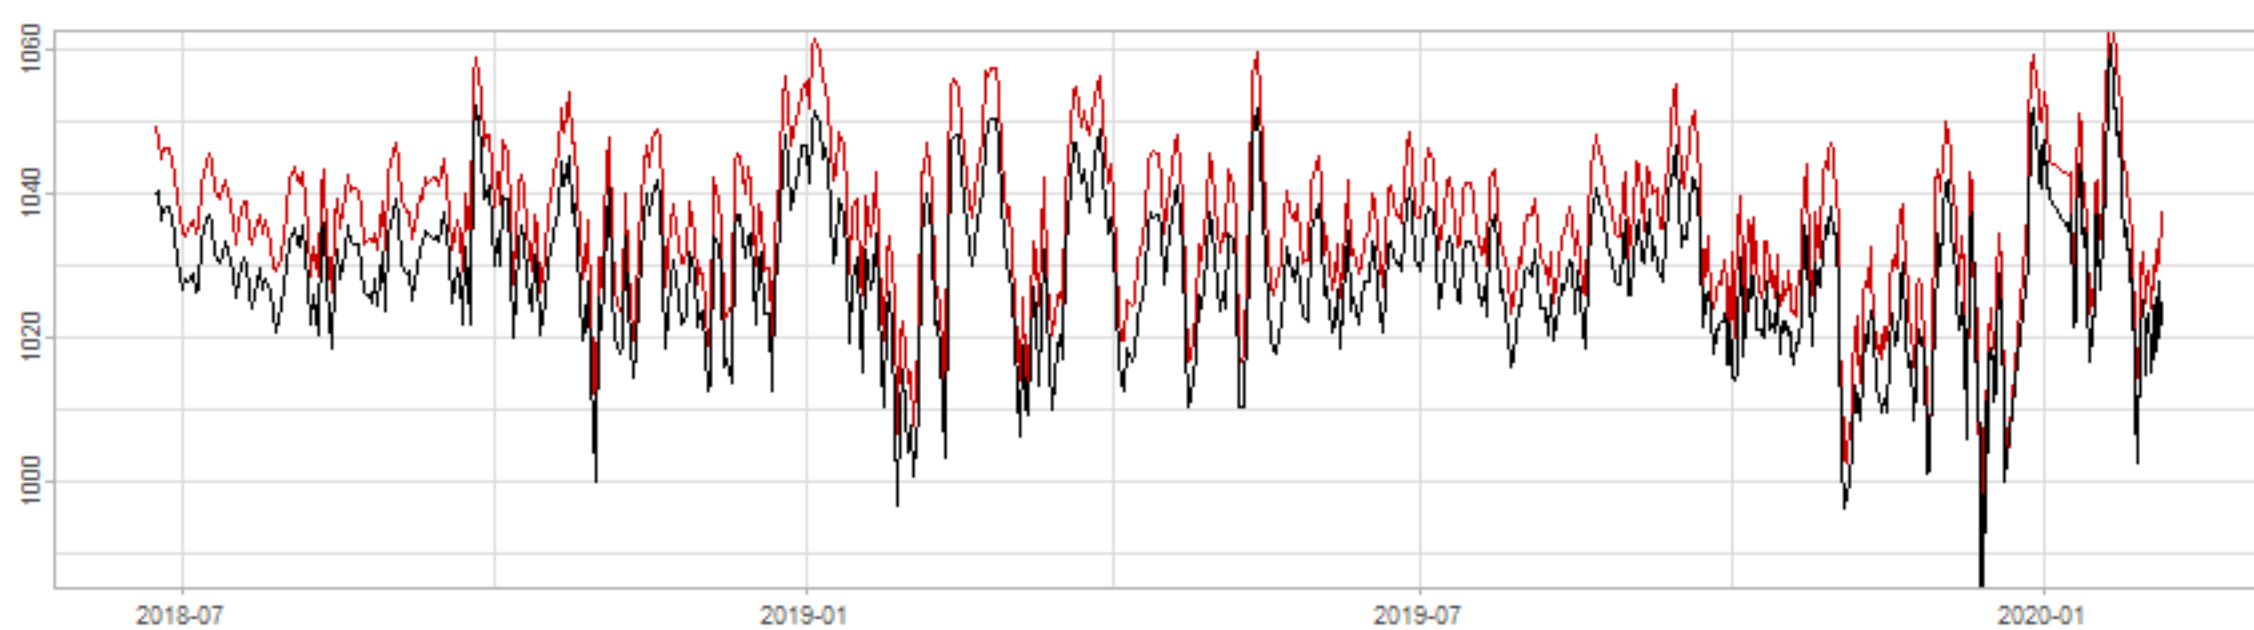

Drift p-value: 1.91e-03, rate: -3.19 cmH2O/year @2017-03-16 12:00:00

Drift p-value: 8.12e-01, rate: 103.00 cmH2O/year @2019-09-19

Drift p-value: 8.09e-01, rate: 1.77 cmH2O/year @2019-01-08 12:00:00

Drift p-value: 9.47e-01, rate: -93.94 cmH2O/year @2019-09-06 12:00:00

BAOL500X_B_0029B - v0.01

BAOL503X_B_009C1 - v0.01

BAOL517X_B_0055C - v0.01

BAOL518X_B_B2129 - v0.01

Drift p-value: 6.83e-01, rate: 0.48 cmH2O/year @2016-09-18 12:00:00

Drift p-value: $7.37e-02$, rate: -2062.73 cmH₂O/year @2020-02-03 12:00:00

Drift p-value: 7.29e-01, rate: 0.41 cmH2O/year @2016-08-30 12:00:00

Drift p-value: 6.50e-01, rate: 0.21 cmH2O/year @2016-09-23 12:00:00

Drift p-value: 7.98e-01, rate: 98.17 cmH2O/year @2019-11-01

BAOL547X_B_B2137 - v0.01

BAOL548X_B_0055B - v0.01

Drift p-value: 9.22e-01, rate: 0.67 cmH2O/year @2014-12-13

Drift p-value: 8.57e-01, rate: 164.61 cmH2O/year @2017-12-22 12:00:00

BAOL550X_B_B2136 - v0.01

BAOL551X_B_B2135 - v0.01