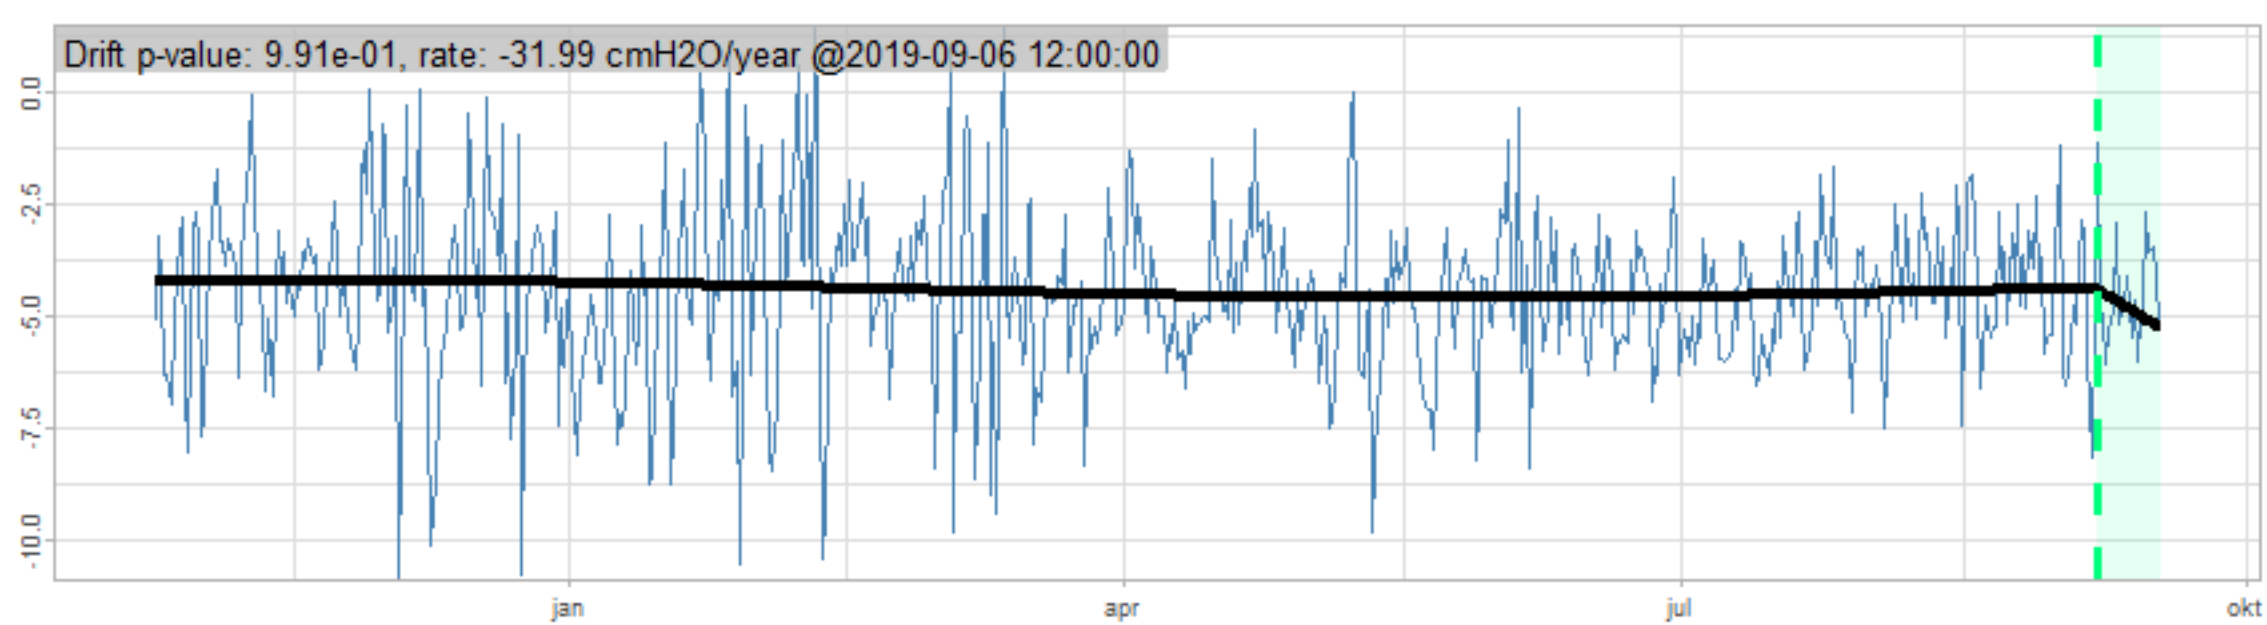

Drift p-value: 1.91e-03, rate: -3.19 cmH2O/year @2017-03-16 12:00:00

Drift p-value: 8.12e-01, rate: 103.00 cmH2O/year @2019-09-19

Drift p-value: 8.09e-01, rate: 1.77 cmH2O/year @2019-01-08 12:00:00

Drift p-value: 9.47e-01, rate: -93.94 cmH2O/year @2019-09-06 12:00:00

BAOL500X_B_0029B - v0.01

BAOL503X_B_009C1 - v0.01

BAOL517X_B_0055C - v0.01

BAOL518X_B_B2129 - v0.01

Drift p-value: 6.83e-01, rate: 0.48 cmH2O/year @2016-09-18 12:00:00

Drift p-value: $7.37e-02$, rate: -2062.73 cmH₂O/year @2020-02-03 12:00:00

Drift p-value: 7.29e-01, rate: 0.41 cmH2O/year @2016-08-30 12:00:00

Drift p-value: 6.50e-01, rate: 0.21 cmH2O/year @2016-09-23 12:00:00

Drift p-value: 7.98e-01, rate: 98.17 cmH2O/year @2019-11-01

BAOL547X_B_B2137 - v0.01

BAOL548X_B_0055B - v0.01

Drift p-value: 9.22e-01, rate: 0.67 cmH2O/year @2014-12-13

Drift p-value: 8.57e-01, rate: 164.61 cmH2O/year @2017-12-22 12:00:00

BAOL550X_B_B2136 - v0.01

BAOL551X_B_B2135 - v0.01