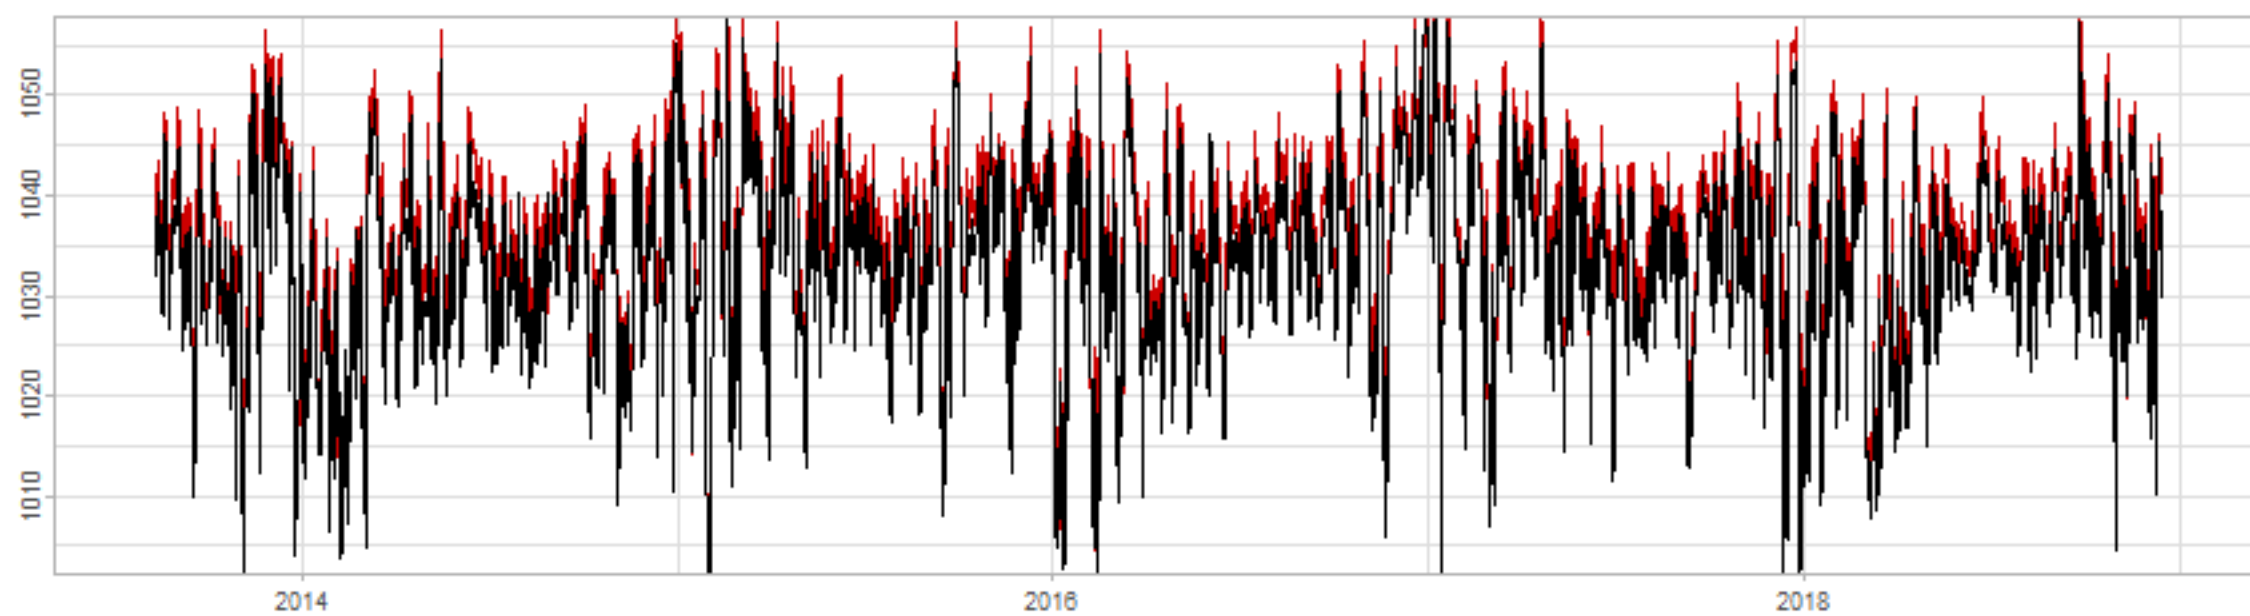

Drift p-value: 1.91e-03, rate: -3.19 cmH2O/year @2017-03-16 12:00:00

Drift p-value: 8.12e-01, rate: 103.00 cmH2O/year @2019-09-19

Drift p-value: 8.09e-01, rate: 1.77 cmH2O/year @2019-01-08 12:00:00

Drift p-value: 9.47e-01, rate: -93.94 cmH2O/year @2019-09-06 12:00:00

BAOL500X_B_0029B - v0.01

BAOL503X_B_009C1 - v0.01

BAOL517X_B_0055C - v0.01

BAOL518X_B_B2129 - v0.01

Drift p-value: 6.83e-01, rate: 0.48 cmH2O/year @2016-09-18 12:00:00

Drift p-value: $7.37e-02$, rate: -2062.73 cmH₂O/year @2020-02-03 12:00:00

Drift p-value: 7.29e-01, rate: 0.41 cmH2O/year @2016-08-30 12:00:00

Drift p-value: 6.50e-01, rate: 0.21 cmH2O/year @2016-09-23 12:00:00

Drift p-value: 7.98e-01, rate: 98.17 cmH2O/year @2019-11-01

BAOL547X_B_B2137 - v0.01