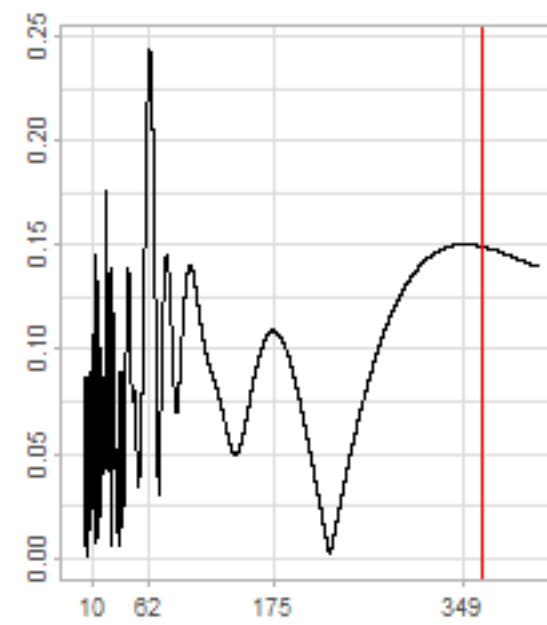

Drift p-value: 1.91e-03, rate: -3.19 cmH2O/year @2017-03-16 12:00:00

Drift p-value: 8.12e-01, rate: 103.00 cmH2O/year @2019-09-19

Drift p-value: 8.09e-01, rate: 1.77 cmH2O/year @2019-01-08 12:00:00

Drift p-value: 9.47e-01, rate: -93.94 cmH2O/year @2019-09-06 12:00:00

BAOL500X_B_0029B - v0.01

BAOL503X_B_009C1 - v0.01

BAOL517X_B_0055C - v0.01

BAOL518X_B_B2129 - v0.01

Drift p-value: 6.83e-01, rate: 0.48 cmH2O/year @2016-09-18 12:00:00

Drift p-value: $7.37e-02$, rate: -2062.73 cmH₂O/year @2020-02-03 12:00:00

Drift p-value: 7.29e-01, rate: 0.41 cmH2O/year @2016-08-30 12:00:00

Drift p-value: 6.50e-01, rate: 0.21 cmH2O/year @2016-09-23 12:00:00

Drift p-value: 7.98e-01, rate: 98.17 cmH2O/year @2019-11-01

BAOL547X_B_B2137 - v0.01

BAOL548X_B_0055B - v0.01

Drift p-value: 9.22e-01, rate: 0.67 cmH2O/year @2014-12-13

Drift p-value: 8.57e-01, rate: 164.61 cmH2O/year @2017-12-22 12:00:00

BAOL550X_B_B2136 - v0.01

BAOL551X_B_B2135 - v0.01