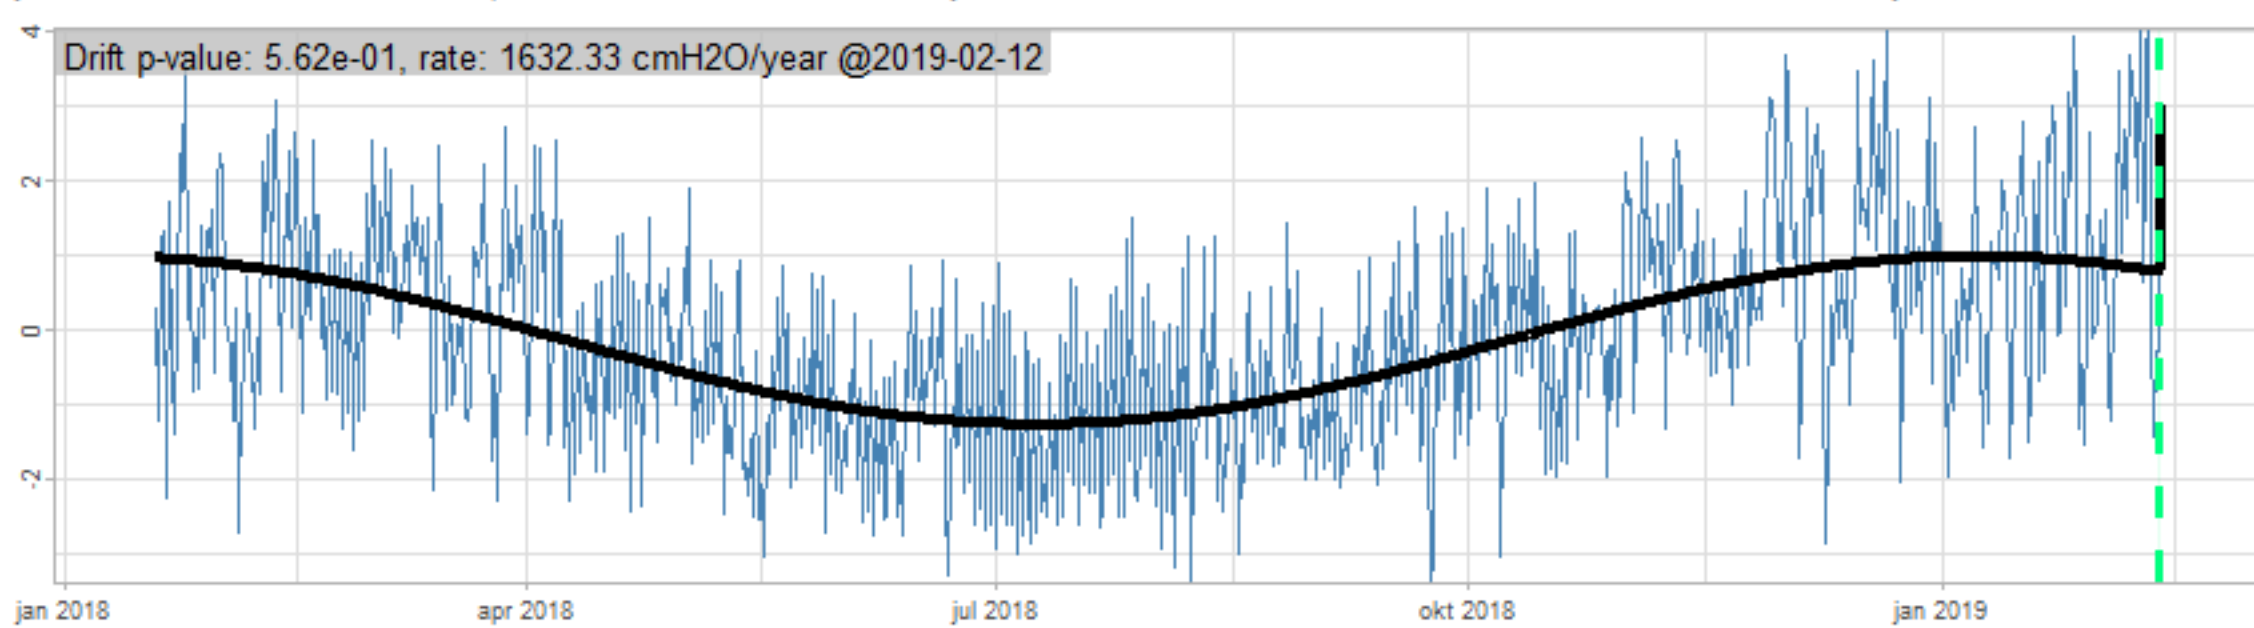

Drift p-value: 1.91e-03, rate: -3.19 cmH2O/year @2017-03-16 12:00:00

Drift p-value: 8.12e-01, rate: 103.00 cmH2O/year @2019-09-19

Drift p-value: 8.09e-01, rate: 1.77 cmH2O/year @2019-01-08 12:00:00

Drift p-value: 9.47e-01, rate: -93.94 cmH2O/year @2019-09-06 12:00:00

BAOL500X_B_0029B - v0.01

BAOL503X_B_009C1 - v0.01

BAOL517X_B_0055C - v0.01

BAOL518X_B_B2129 - v0.01

Drift p-value: 6.83e-01, rate: 0.48 cmH2O/year @2016-09-18 12:00:00

Drift p-value: $7.37e-02$, rate: -2062.73 cmH₂O/year @2020-02-03 12:00:00

Drift p-value: 7.29e-01, rate: 0.41 cmH2O/year @2016-08-30 12:00:00

Drift p-value: 6.50e-01, rate: 0.21 cmH2O/year @2016-09-23 12:00:00

Drift p-value: 7.98e-01, rate: 98.17 cmH2O/year @2019-11-01

BAOL547X_B_B2137 - v0.01

BAOL548X_B_0055B - v0.01

Drift p-value: 9.22e-01, rate: 0.67 cmH2O/year @2014-12-13

Drift p-value: 8.57e-01, rate: 164.61 cmH2O/year @2017-12-22 12:00:00

BAOL550X_B_B2136 - v0.01

BAOL551X_B_B2135 - v0.01