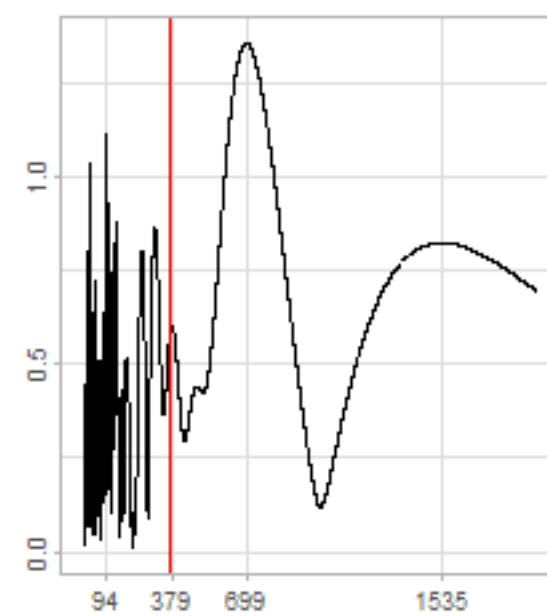

Drift p-value: 1.91e-03, rate: -3.19 cmH2O/year @2017-03-16 12:00:00

Drift p-value: 8.12e-01, rate: 103.00 cmH2O/year @2019-09-19

Drift p-value: 8.09e-01, rate: 1.77 cmH2O/year @2019-01-08 12:00:00

Drift p-value: 9.47e-01, rate: -93.94 cmH2O/year @2019-09-06 12:00:00

BAOL500X_B_0029B - v0.01

BAOL503X_B_009C1 - v0.01

BAOL517X_B_0055C - v0.01

BAOL518X_B_B2129 - v0.01

Drift p-value: 6.83e-01, rate: 0.48 cmH2O/year @2016-09-18 12:00:00

Drift p-value: $7.37e-02$, rate: -2062.73 cmH₂O/year @2020-02-03 12:00:00

Drift p-value: 7.29e-01, rate: 0.41 cmH2O/year @2016-08-30 12:00:00

Drift p-value: 6.50e-01, rate: 0.21 cmH2O/year @2016-09-23 12:00:00

Drift p-value: 7.98e-01, rate: 98.17 cmH2O/year @2019-11-01

BAOL547X_B_B2137 - v0.01

BAOL548X_B_0055B - v0.01

Drift p-value: 9.22e-01, rate: 0.67 cmH2O/year @2014-12-13

Drift p-value: 8.57e-01, rate: 164.61 cmH2O/year @2017-12-22 12:00:00

BAOL550X_B_B2136 - v0.01

BAOL551X_B_B2135 - v0.01