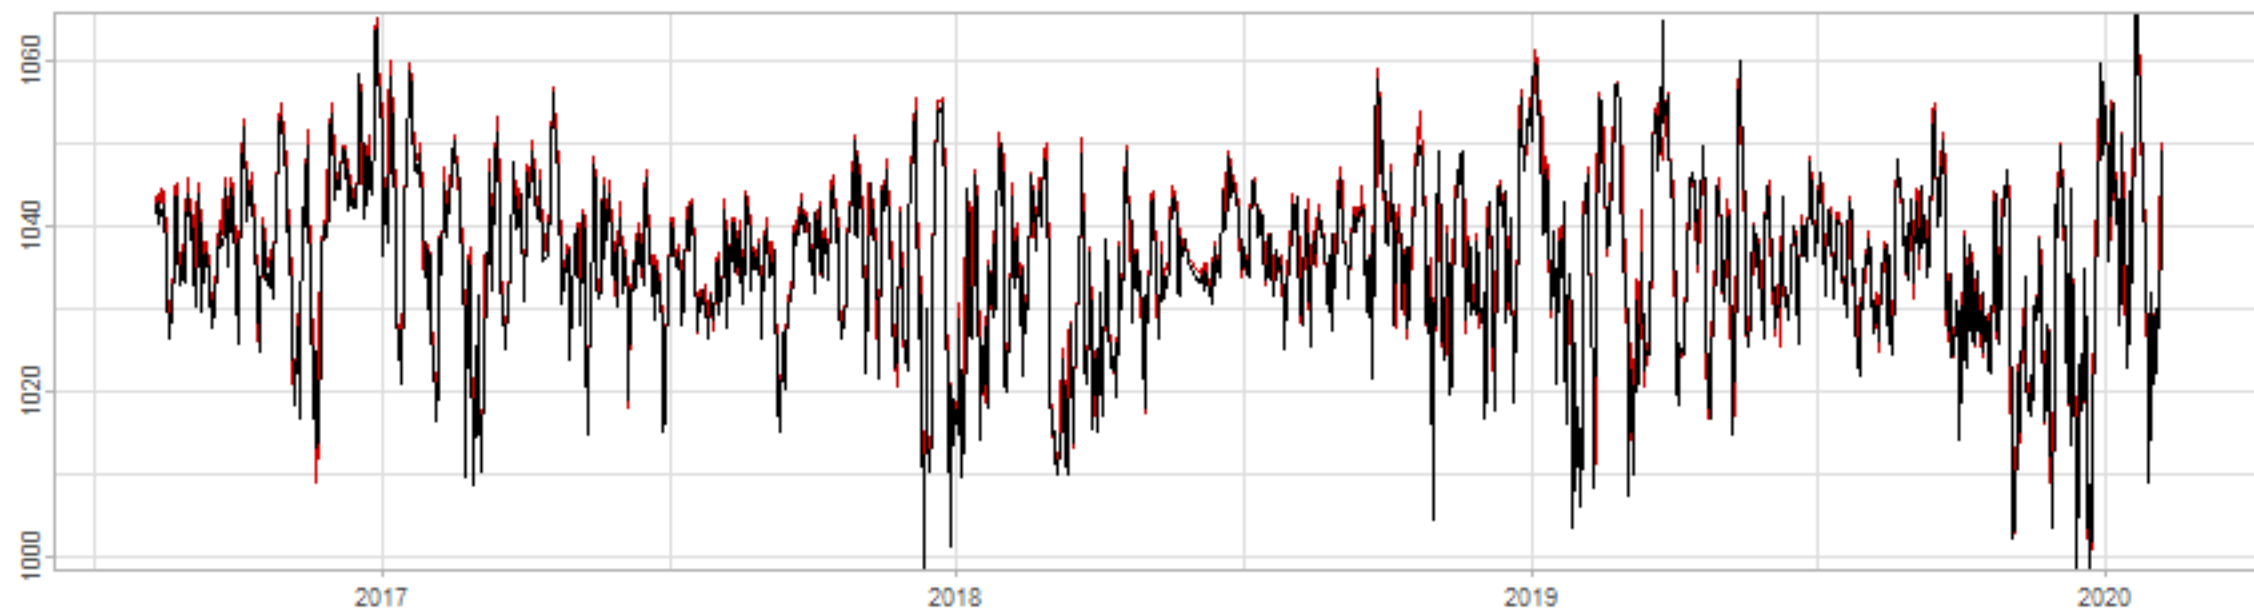

Drift p-value: 1.91e-03, rate: -3.19 cmH2O/year @2017-03-16 12:00:00

Drift p-value: 8.12e-01, rate: 103.00 cmH2O/year @2019-09-19

Drift p-value: 8.09e-01, rate: 1.77 cmH2O/year @2019-01-08 12:00:00

Drift p-value: 9.47e-01, rate: -93.94 cmH2O/year @2019-09-06 12:00:00

BAOL500X_B_0029B - v0.01

BAOL503X_B_009C1 - v0.01

BAOL517X_B_0055C - v0.01

BAOL518X_B_B2129 - v0.01

Drift p-value: 6.83e-01, rate: 0.48 cmH2O/year @2016-09-18 12:00:00

Drift p-value: $7.37e-02$, rate: -2062.73 cmH₂O/year @2020-02-03 12:00:00

Drift p-value: 7.29e-01, rate: 0.41 cmH2O/year @2016-08-30 12:00:00

Drift p-value: 6.50e-01, rate: 0.21 cmH2O/year @2016-09-23 12:00:00

Drift p-value: 7.98e-01, rate: 98.17 cmH2O/year @2019-11-01

BAOL547X_B_B2137 - v0.01