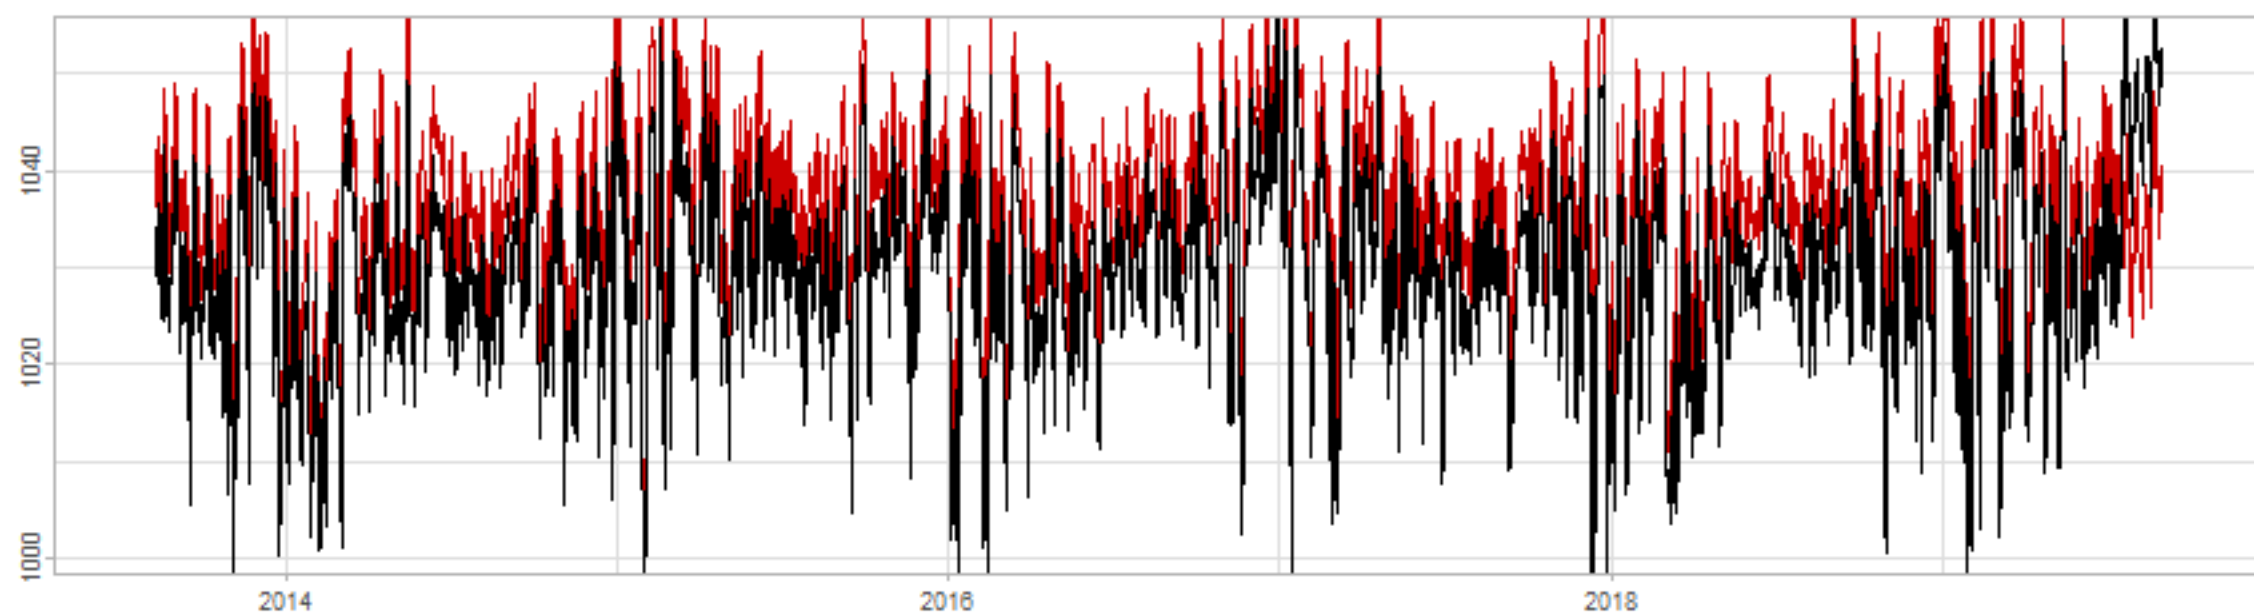

Drift p-value: 1.91e-03, rate: -3.19 cmH2O/year @2017-03-16 12:00:00

Drift p-value: 8.12e-01, rate: 103.00 cmH2O/year @2019-09-19

Drift p-value: 8.09e-01, rate: 1.77 cmH2O/year @2019-01-08 12:00:00

Drift p-value: 9.47e-01, rate: -93.94 cmH2O/year @2019-09-06 12:00:00

BAOL500X_B_0029B - v0.01

BAOL503X_B_009C1 - v0.01

BAOL517X_B_0055C - v0.01

BAOL518X_B_B2129 - v0.01

Drift p-value: 6.83e-01, rate: 0.48 cmH2O/year @2016-09-18 12:00:00

Drift p-value: $7.37e-02$, rate: -2062.73 cmH₂O/year @2020-02-03 12:00:00

Drift p-value: 7.29e-01, rate: 0.41 cmH2O/year @2016-08-30 12:00:00

Drift p-value: 6.50e-01, rate: 0.21 cmH2O/year @2016-09-23 12:00:00

Drift p-value: 7.98e-01, rate: 98.17 cmH2O/year @2019-11-01

BAOL547X_B_B2137 - v0.01

BAOL548X_B_0055B - v0.01

Drift p-value: 9.22e-01, rate: 0.67 cmH2O/year @2014-12-13

Drift p-value: 8.57e-01, rate: 164.61 cmH2O/year @2017-12-22 12:00:00

BAOL550X_B_B2136 - v0.01

BAOL551X_B_B2135 - v0.01