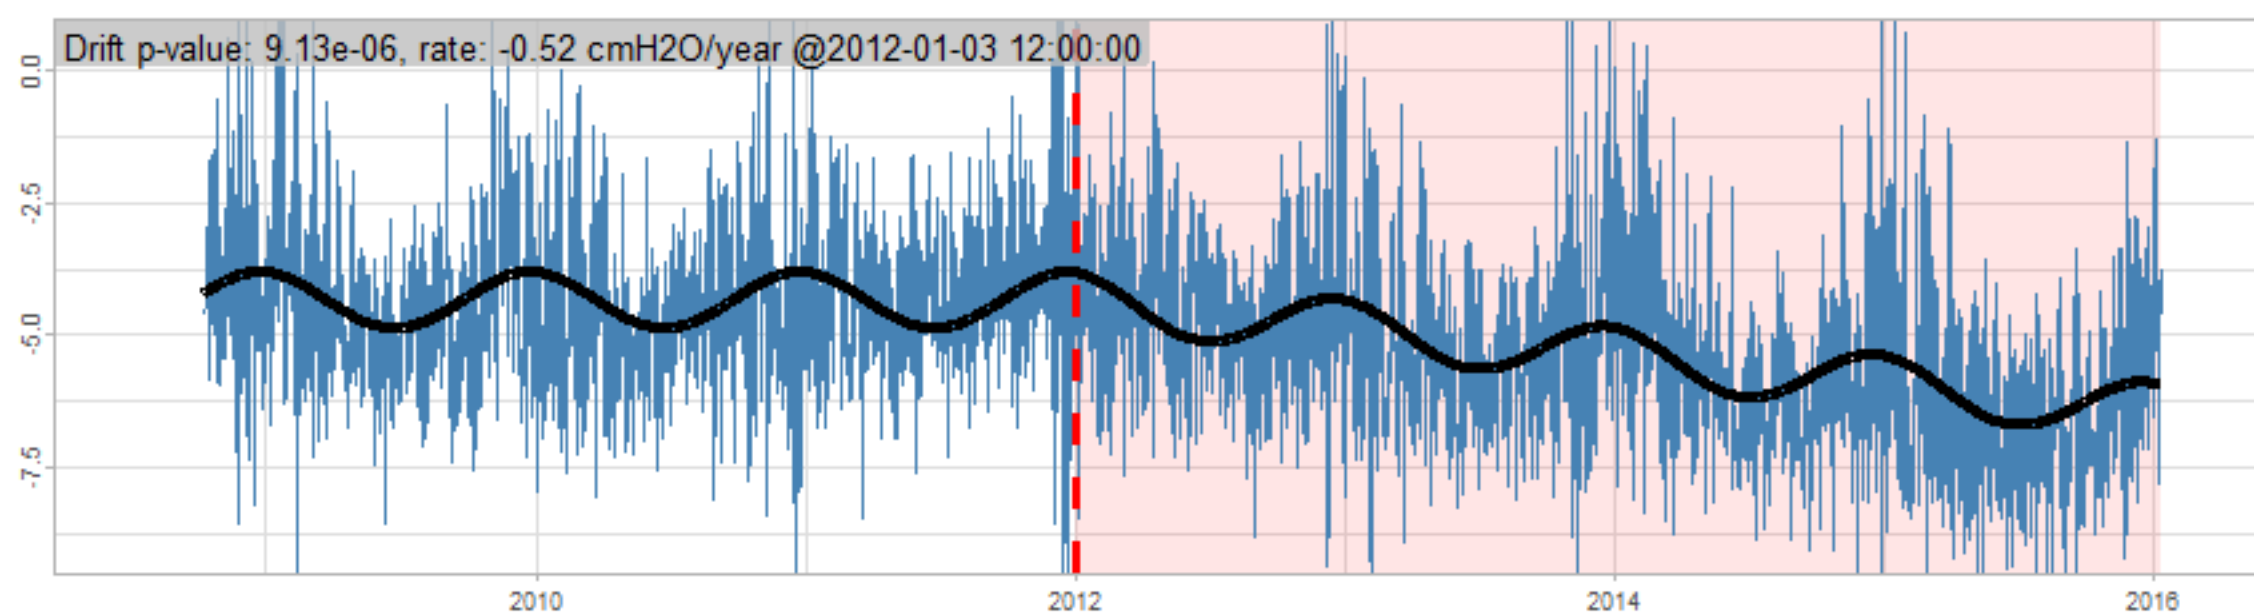

Drift p-value: 1.91e-03, rate: -3.19 cmH2O/year @2017-03-16 12:00:00

Drift p-value: 8.12e-01, rate: 103.00 cmH2O/year @2019-09-19

Drift p-value: 8.09e-01, rate: 1.77 cmH2O/year @2019-01-08 12:00:00

Drift p-value: 9.47e-01, rate: -93.94 cmH2O/year @2019-09-06 12:00:00

BAOL500X_B_0029B - v0.01

BAOL503X_B_009C1 - v0.01

BAOL517X_B_0055C - v0.01

BAOL518X_B_B2129 - v0.01

Drift p-value: 6.83e-01, rate: 0.48 cmH2O/year @2016-09-18 12:00:00

Drift p-value: $7.37e-02$, rate: -2062.73 cmH₂O/year @2020-02-03 12:00:00

Drift p-value: 7.29e-01, rate: 0.41 cmH2O/year @2016-08-30 12:00:00

Drift p-value: 6.50e-01, rate: 0.21 cmH2O/year @2016-09-23 12:00:00

Drift p-value: 7.98e-01, rate: 98.17 cmH2O/year @2019-11-01

BAOL547X_B_B2137 - v0.01

BAOL548X_B_0055B - v0.01

Drift p-value: 9.22e-01, rate: 0.67 cmH2O/year @2014-12-13

Drift p-value: 8.57e-01, rate: 164.61 cmH2O/year @2017-12-22 12:00:00

BAOL550X_B_B2136 - v0.01

BAOL551X_B_B2135 - v0.01