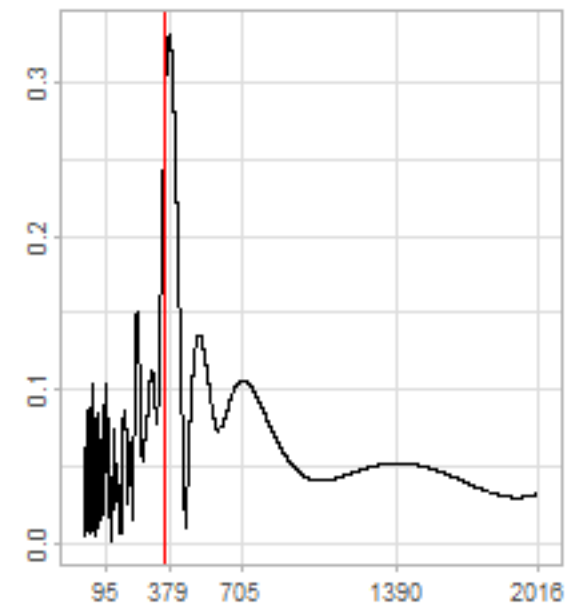

Drift p-value: 1.91e-03, rate: -3.19 cmH2O/year @2017-03-16 12:00:00

Drift p-value: 8.12e-01, rate: 103.00 cmH2O/year @2019-09-19

Drift p-value: 8.09e-01, rate: 1.77 cmH2O/year @2019-01-08 12:00:00

Drift p-value: 9.47e-01, rate: -93.94 cmH2O/year @2019-09-06 12:00:00

BAOL500X_B_0029B - v0.01

BAOL503X_B_009C1 - v0.01

BAOL517X_B_0055C - v0.01

BAOL518X_B_B2129 - v0.01

Drift p-value: 6.83e-01, rate: 0.48 cmH2O/year @2016-09-18 12:00:00

Drift p-value: $7.37e-02$, rate: -2062.73 cmH₂O/year @2020-02-03 12:00:00

Drift p-value: 7.29e-01, rate: 0.41 cmH2O/year @2016-08-30 12:00:00

Drift p-value: 6.50e-01, rate: 0.21 cmH2O/year @2016-09-23 12:00:00

Drift p-value: 7.98e-01, rate: 98.17 cmH2O/year @2019-11-01

BAOL547X_B_B2137 - v0.01

BAOL548X_B_0055B - v0.01

Drift p-value: 9.22e-01, rate: 0.67 cmH2O/year @2014-12-13

Drift p-value: 8.57e-01, rate: 164.61 cmH2O/year @2017-12-22 12:00:00

BAOL550X_B_B2136 - v0.01

BAOL551X_B_B2135 - v0.01