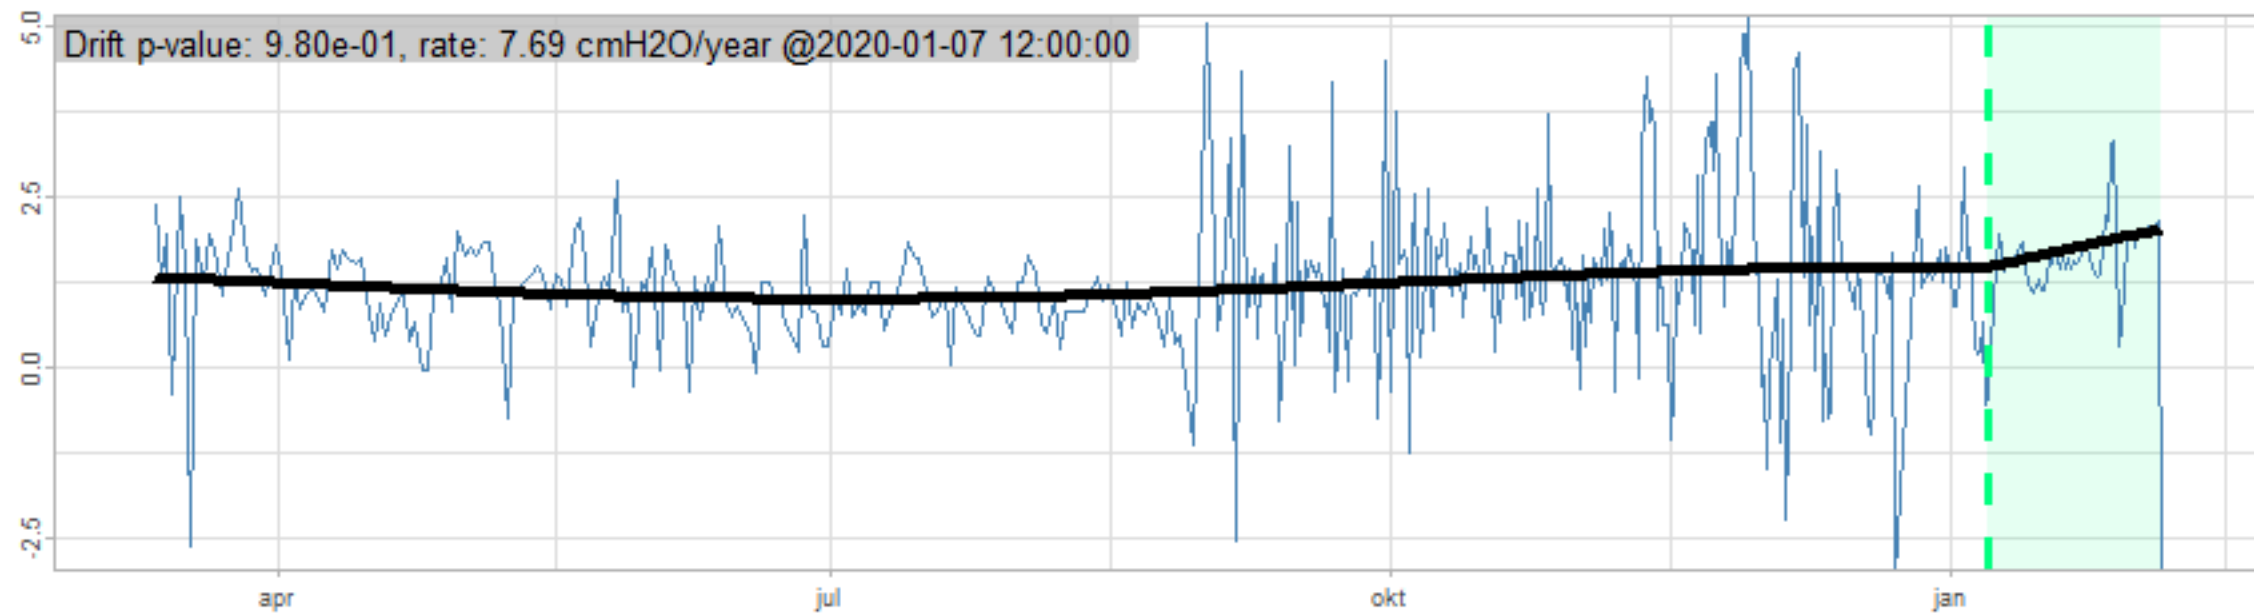

Drift p-value: 1.91e-03, rate: -3.19 cmH2O/year @2017-03-16 12:00:00

Drift p-value: 8.12e-01, rate: 103.00 cmH2O/year @2019-09-19

Drift p-value: 8.09e-01, rate: 1.77 cmH2O/year @2019-01-08 12:00:00

Drift p-value: 9.47e-01, rate: -93.94 cmH2O/year @2019-09-06 12:00:00

BAOL500X_B_0029B - v0.01

BAOL503X_B_009C1 - v0.01

BAOL517X_B_0055C - v0.01

BAOL518X_B_B2129 - v0.01

Drift p-value: 6.83e-01, rate: 0.48 cmH2O/year @2016-09-18 12:00:00

Drift p-value: $7.37e-02$, rate: -2062.73 cmH₂O/year @2020-02-03 12:00:00

Drift p-value: 7.29e-01, rate: 0.41 cmH2O/year @2016-08-30 12:00:00

Drift p-value: 6.50e-01, rate: 0.21 cmH2O/year @2016-09-23 12:00:00

Drift p-value: 7.98e-01, rate: 98.17 cmH2O/year @2019-11-01

BAOL547X_B_B2137 - v0.01

BAOL548X_B_0055B - v0.01

Drift p-value: 9.22e-01, rate: 0.67 cmH2O/year @2014-12-13

Drift p-value: 8.57e-01, rate: 164.61 cmH2O/year @2017-12-22 12:00:00

BAOL550X_B_B2136 - v0.01

BAOL551X_B_B2135 - v0.01