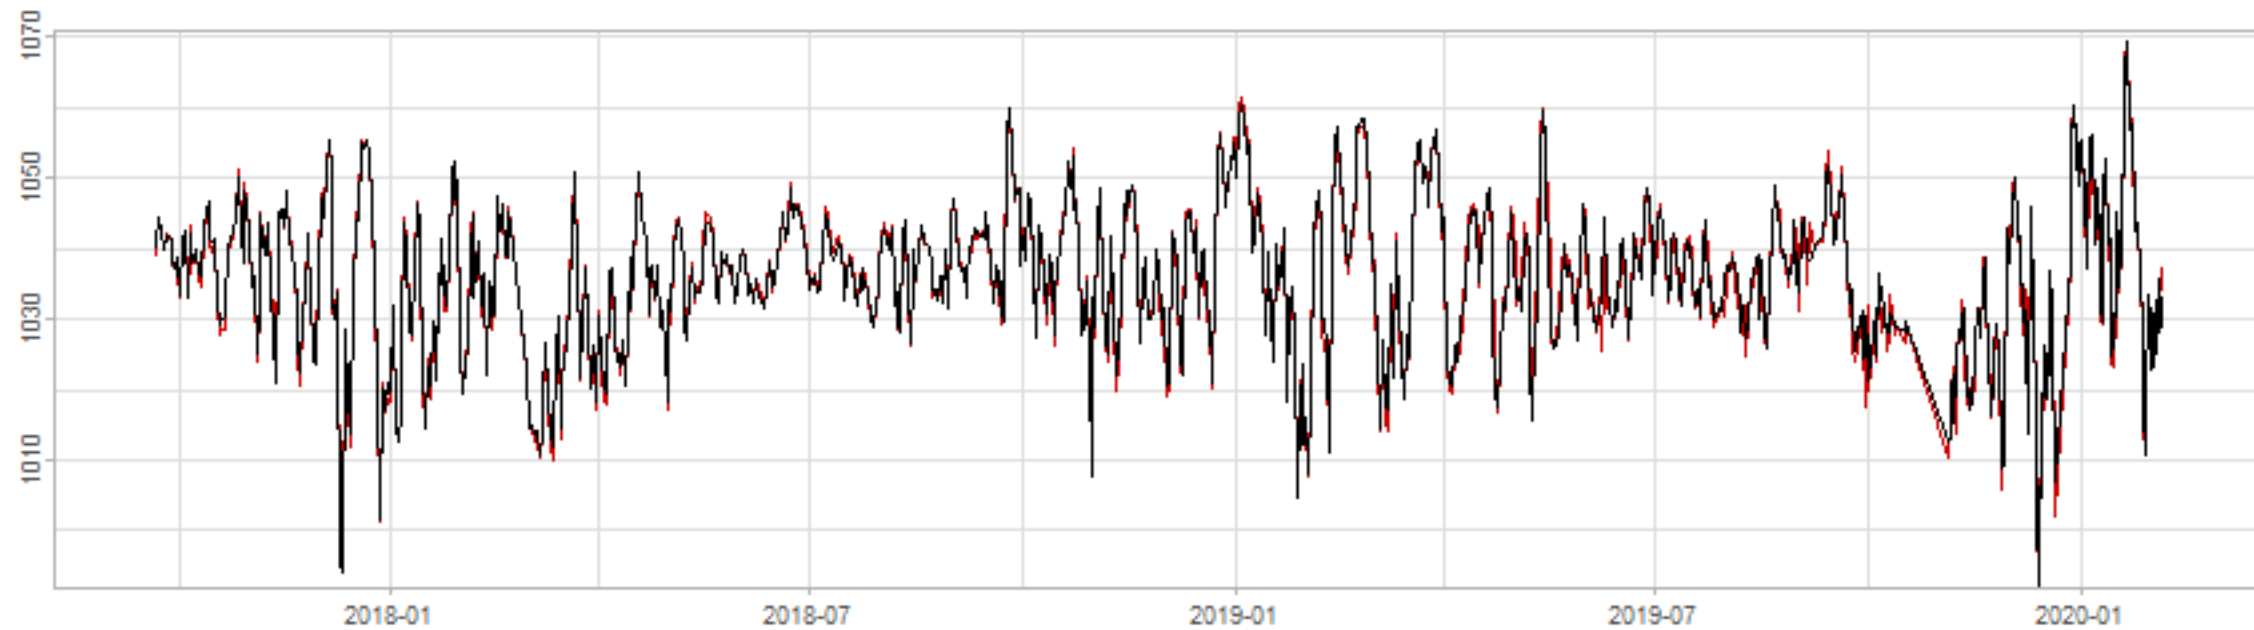

Drift p-value: 1.91e-03, rate: -3.19 cmH2O/year @2017-03-16 12:00:00

Drift p-value: 8.12e-01, rate: 103.00 cmH2O/year @2019-09-19

Drift p-value: 8.09e-01, rate: 1.77 cmH2O/year @2019-01-08 12:00:00

Drift p-value: 9.47e-01, rate: -93.94 cmH2O/year @2019-09-06 12:00:00

BAOL500X_B_0029B - v0.01

BAOL503X_B_009C1 - v0.01

BAOL517X_B_0055C - v0.01

BAOL518X_B_B2129 - v0.01

Drift p-value: 6.83e-01, rate: 0.48 cmH2O/year @2016-09-18 12:00:00

Drift p-value: $7.37e-02$, rate: -2062.73 cmH₂O/year @2020-02-03 12:00:00

Drift p-value: 7.29e-01, rate: 0.41 cmH2O/year @2016-08-30 12:00:00

Drift p-value: 6.50e-01, rate: 0.21 cmH2O/year @2016-09-23 12:00:00

Drift p-value: 7.98e-01, rate: 98.17 cmH2O/year @2019-11-01

BAOL547X_B_B2137 - v0.01

BAOL548X_B_0055B - v0.01

Drift p-value: 9.22e-01, rate: 0.67 cmH2O/year @2014-12-13

Drift p-value: 8.57e-01, rate: 164.61 cmH2O/year @2017-12-22 12:00:00

BAOL550X_B_B2136 - v0.01

BAOL551X_B_B2135 - v0.01