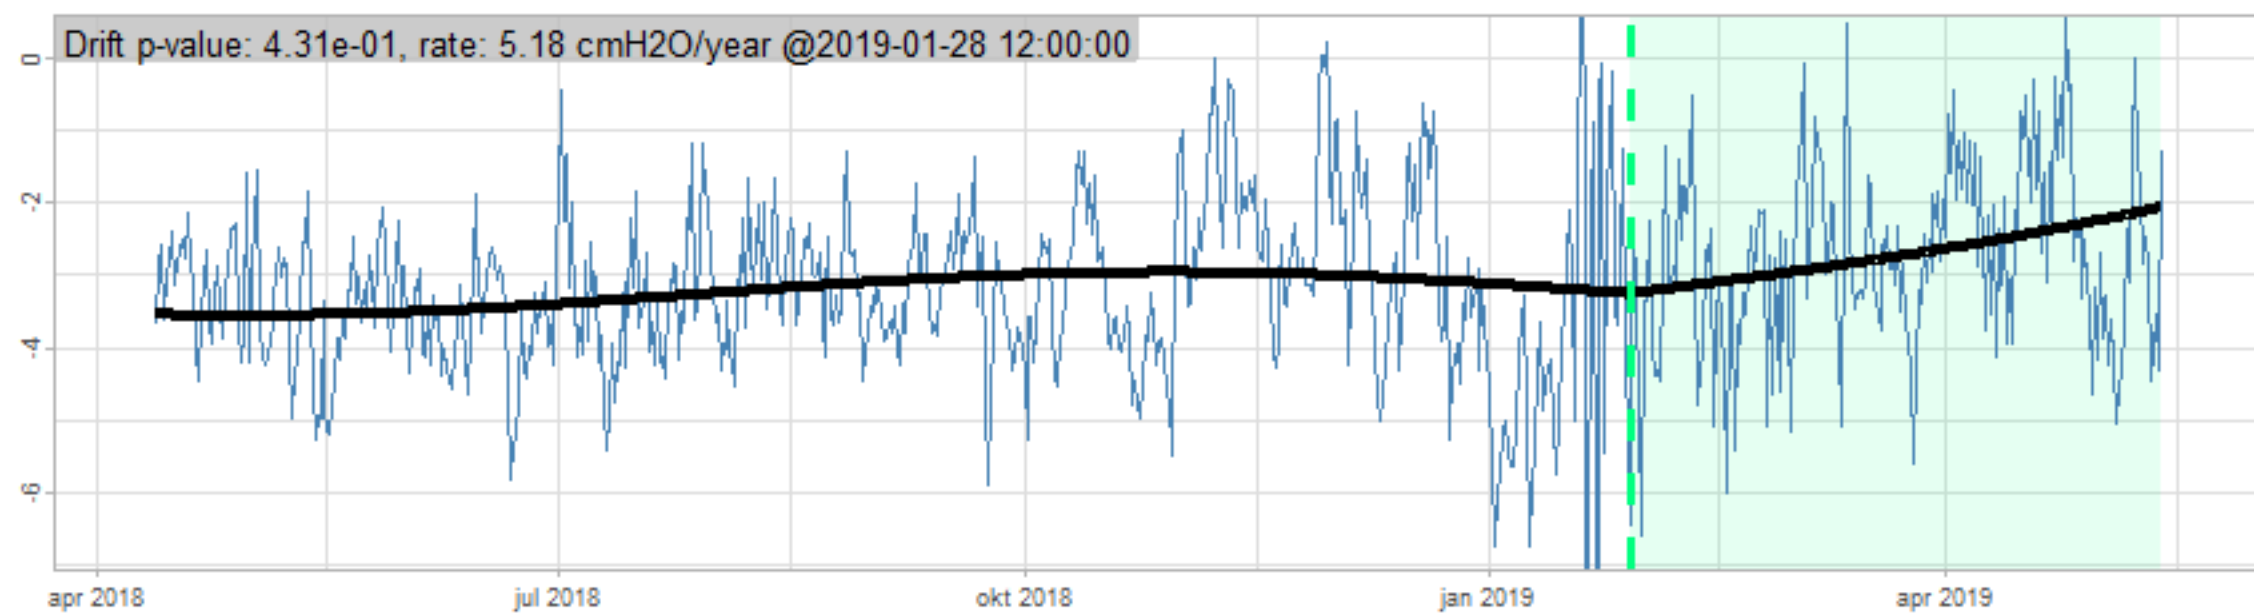

Drift p-value: 1.91e-03, rate: -3.19 cmH2O/year @2017-03-16 12:00:00

Drift p-value: 8.12e-01, rate: 103.00 cmH2O/year @2019-09-19

Drift p-value: 8.09e-01, rate: 1.77 cmH2O/year @2019-01-08 12:00:00

Drift p-value: 9.47e-01, rate: -93.94 cmH2O/year @2019-09-06 12:00:00

BAOL500X_B_0029B - v0.01

BAOL503X_B_009C1 - v0.01

BAOL517X_B_0055C - v0.01

BAOL518X_B_B2129 - v0.01

Drift p-value: 6.83e-01, rate: 0.48 cmH2O/year @2016-09-18 12:00:00

Drift p-value: $7.37e-02$, rate: -2062.73 cmH₂O/year @2020-02-03 12:00:00

Drift p-value: 7.29e-01, rate: 0.41 cmH2O/year @2016-08-30 12:00:00

Drift p-value: 6.50e-01, rate: 0.21 cmH2O/year @2016-09-23 12:00:00

Drift p-value: 7.98e-01, rate: 98.17 cmH2O/year @2019-11-01

BAOL547X_B_B2137 - v0.01

BAOL548X_B_0055B - v0.01

Drift p-value: 9.22e-01, rate: 0.67 cmH2O/year @2014-12-13

Drift p-value: 8.57e-01, rate: 164.61 cmH2O/year @2017-12-22 12:00:00

BAOL550X_B_B2136 - v0.01

BAOL551X_B_B2135 - v0.01