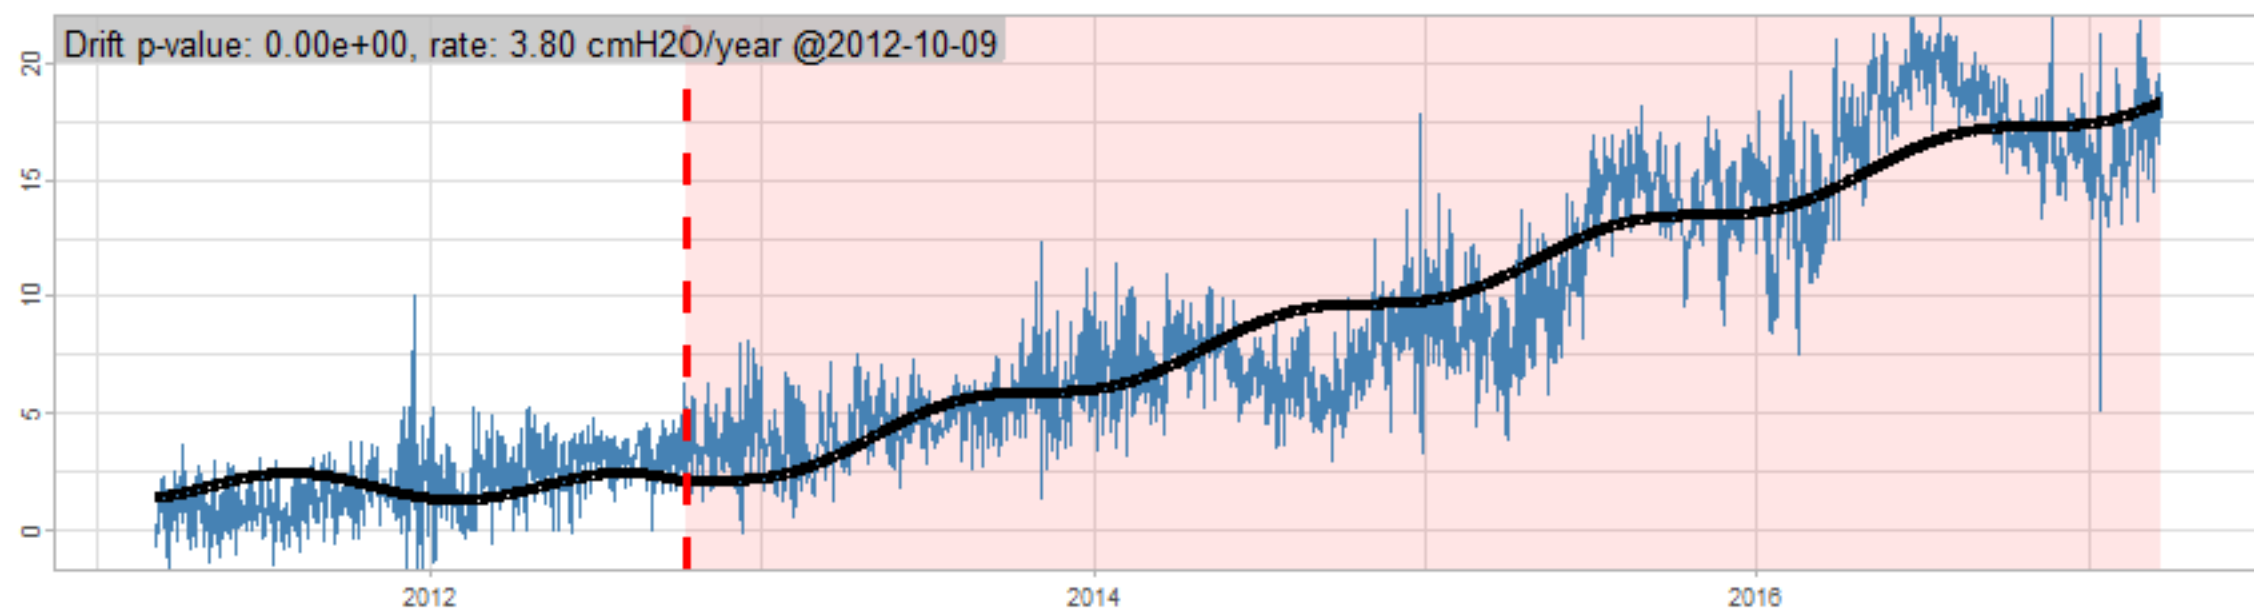

Drift p-value: 1.91e-03, rate: -3.19 cmH2O/year @2017-03-16 12:00:00

Drift p-value: 8.12e-01, rate: 103.00 cmH2O/year @2019-09-19

Drift p-value: 8.09e-01, rate: 1.77 cmH2O/year @2019-01-08 12:00:00

Drift p-value: 9.47e-01, rate: -93.94 cmH2O/year @2019-09-06 12:00:00

BAOL500X_B_0029B - v0.01

BAOL503X_B_009C1 - v0.01

BAOL517X_B_0055C - v0.01

BAOL518X_B_B2129 - v0.01

Drift p-value: 6.83e-01, rate: 0.48 cmH2O/year @2016-09-18 12:00:00

Drift p-value: $7.37e-02$, rate: -2062.73 cmH₂O/year @2020-02-03 12:00:00

Drift p-value: 7.29e-01, rate: 0.41 cmH2O/year @2016-08-30 12:00:00

Drift p-value: 6.50e-01, rate: 0.21 cmH2O/year @2016-09-23 12:00:00

Drift p-value: 7.98e-01, rate: 98.17 cmH2O/year @2019-11-01

BAOL547X_B_B2137 - v0.01

BAOL548X_B_0055B - v0.01

Drift p-value: 9.22e-01, rate: 0.67 cmH2O/year @2014-12-13

Drift p-value: 8.57e-01, rate: 164.61 cmH2O/year @2017-12-22 12:00:00

BAOL550X_B_B2136 - v0.01

BAOL551X_B_B2135 - v0.01