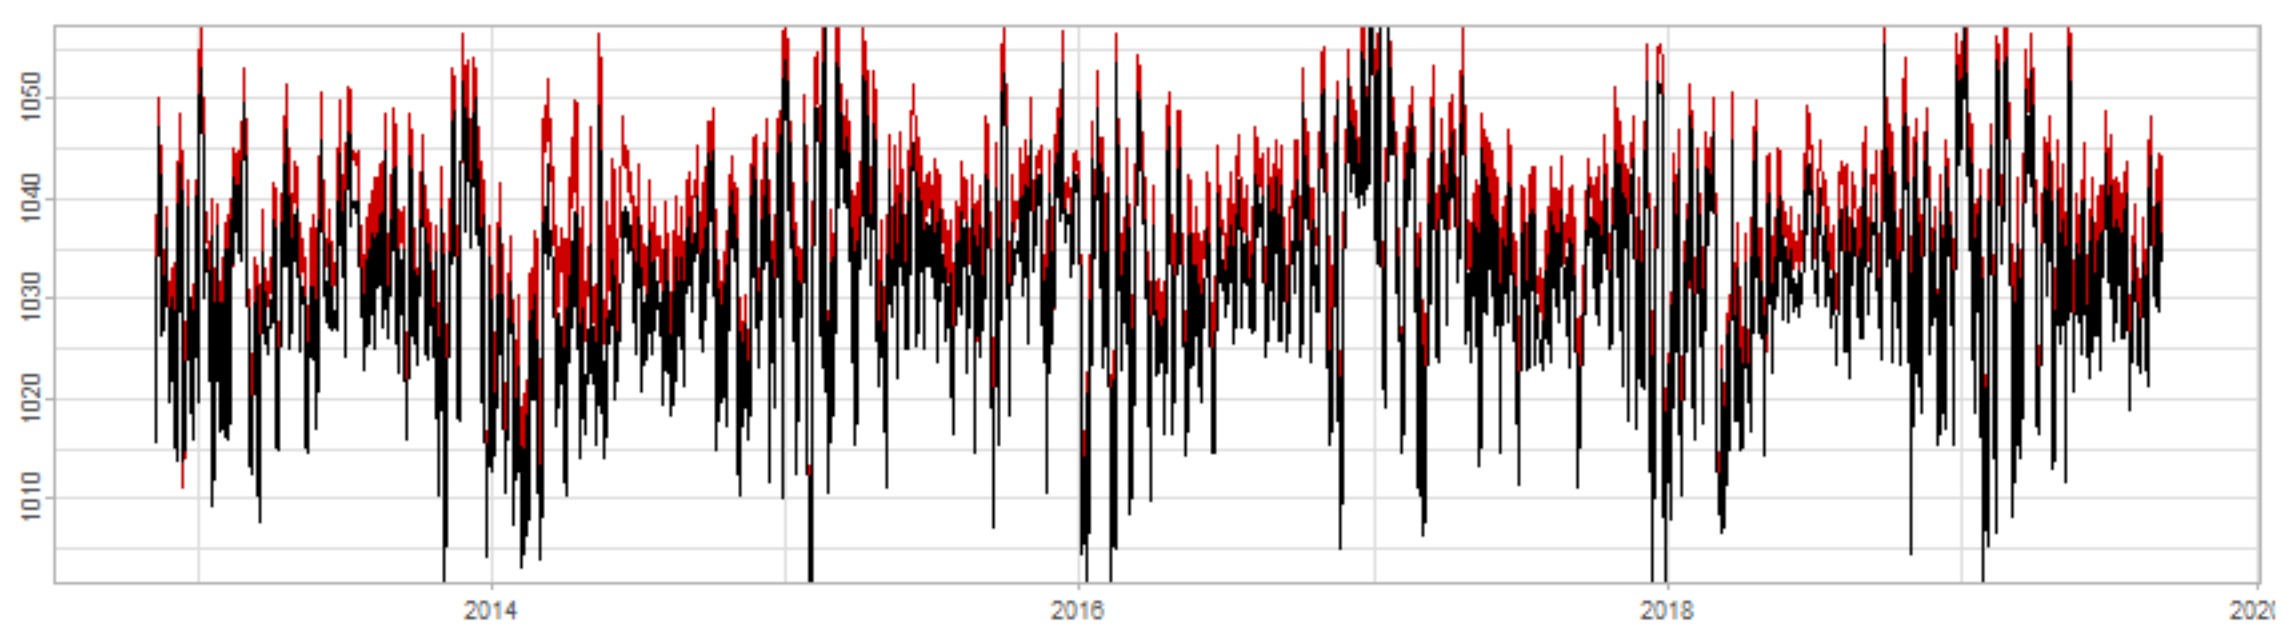

Drift p-value: 1.91e-03, rate: -3.19 cmH2O/year @2017-03-16 12:00:00

Drift p-value: 8.12e-01, rate: 103.00 cmH2O/year @2019-09-19

Drift p-value: 8.09e-01, rate: 1.77 cmH2O/year @2019-01-08 12:00:00

Drift p-value: 9.47e-01, rate: -93.94 cmH2O/year @2019-09-06 12:00:00

BAOL500X_B_0029B - v0.01

BAOL503X_B_009C1 - v0.01

BAOL517X_B_0055C - v0.01

BAOL518X_B_B2129 - v0.01

Drift p-value: 6.83e-01, rate: 0.48 cmH2O/year @2016-09-18 12:00:00

Drift p-value: $7.37e-02$, rate: -2062.73 cmH₂O/year @2020-02-03 12:00:00

Drift p-value: 7.29e-01, rate: 0.41 cmH2O/year @2016-08-30 12:00:00

Drift p-value: 6.50e-01, rate: 0.21 cmH2O/year @2016-09-23 12:00:00

Drift p-value: 7.98e-01, rate: 98.17 cmH2O/year @2019-11-01

BAOL547X_B_B2137 - v0.01