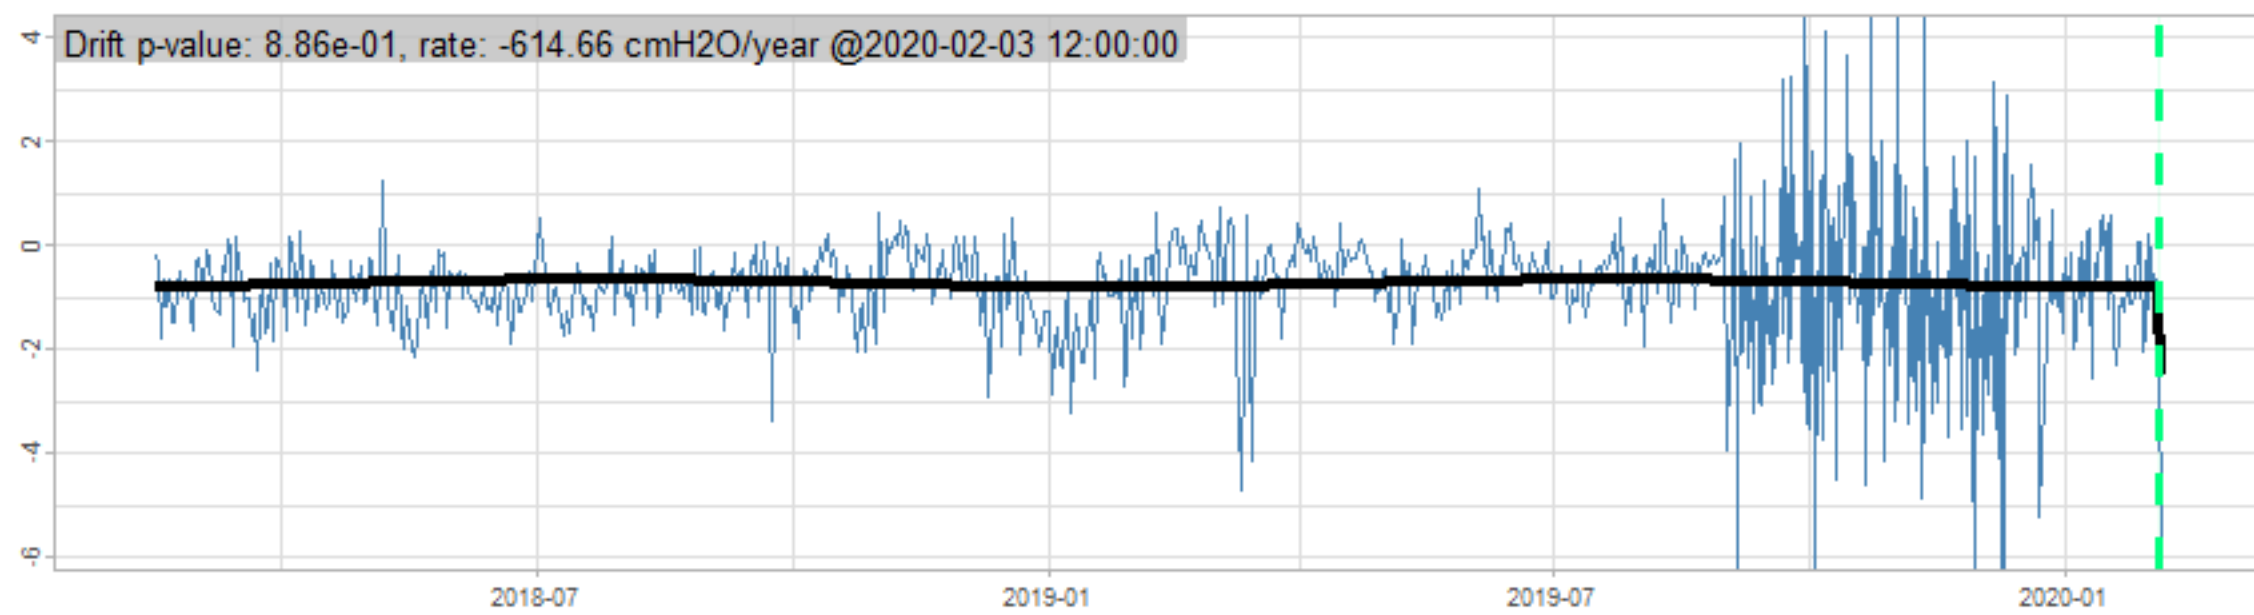

Drift p-value: 1.91e-03, rate: -3.19 cmH2O/year @2017-03-16 12:00:00

Drift p-value: 8.12e-01, rate: 103.00 cmH2O/year @2019-09-19

Drift p-value: 8.09e-01, rate: 1.77 cmH2O/year @2019-01-08 12:00:00

Drift p-value: 9.47e-01, rate: -93.94 cmH2O/year @2019-09-06 12:00:00

BAOL500X_B_0029B - v0.01

BAOL503X_B_009C1 - v0.01

BAOL517X_B_0055C - v0.01

BAOL518X_B_B2129 - v0.01

Drift p-value: 6.83e-01, rate: 0.48 cmH2O/year @2016-09-18 12:00:00

Drift p-value: $7.37e-02$, rate: -2062.73 cmH₂O/year @2020-02-03 12:00:00

Drift p-value: 7.29e-01, rate: 0.41 cmH2O/year @2016-08-30 12:00:00

Drift p-value: 6.50e-01, rate: 0.21 cmH2O/year @2016-09-23 12:00:00

Drift p-value: 7.98e-01, rate: 98.17 cmH2O/year @2019-11-01

BAOL547X_B_B2137 - v0.01

BAOL548X_B_0055B - v0.01

Drift p-value: 9.22e-01, rate: 0.67 cmH2O/year @2014-12-13

Drift p-value: 8.57e-01, rate: 164.61 cmH2O/year @2017-12-22 12:00:00

BAOL550X_B_B2136 - v0.01

BAOL551X_B_B2135 - v0.01