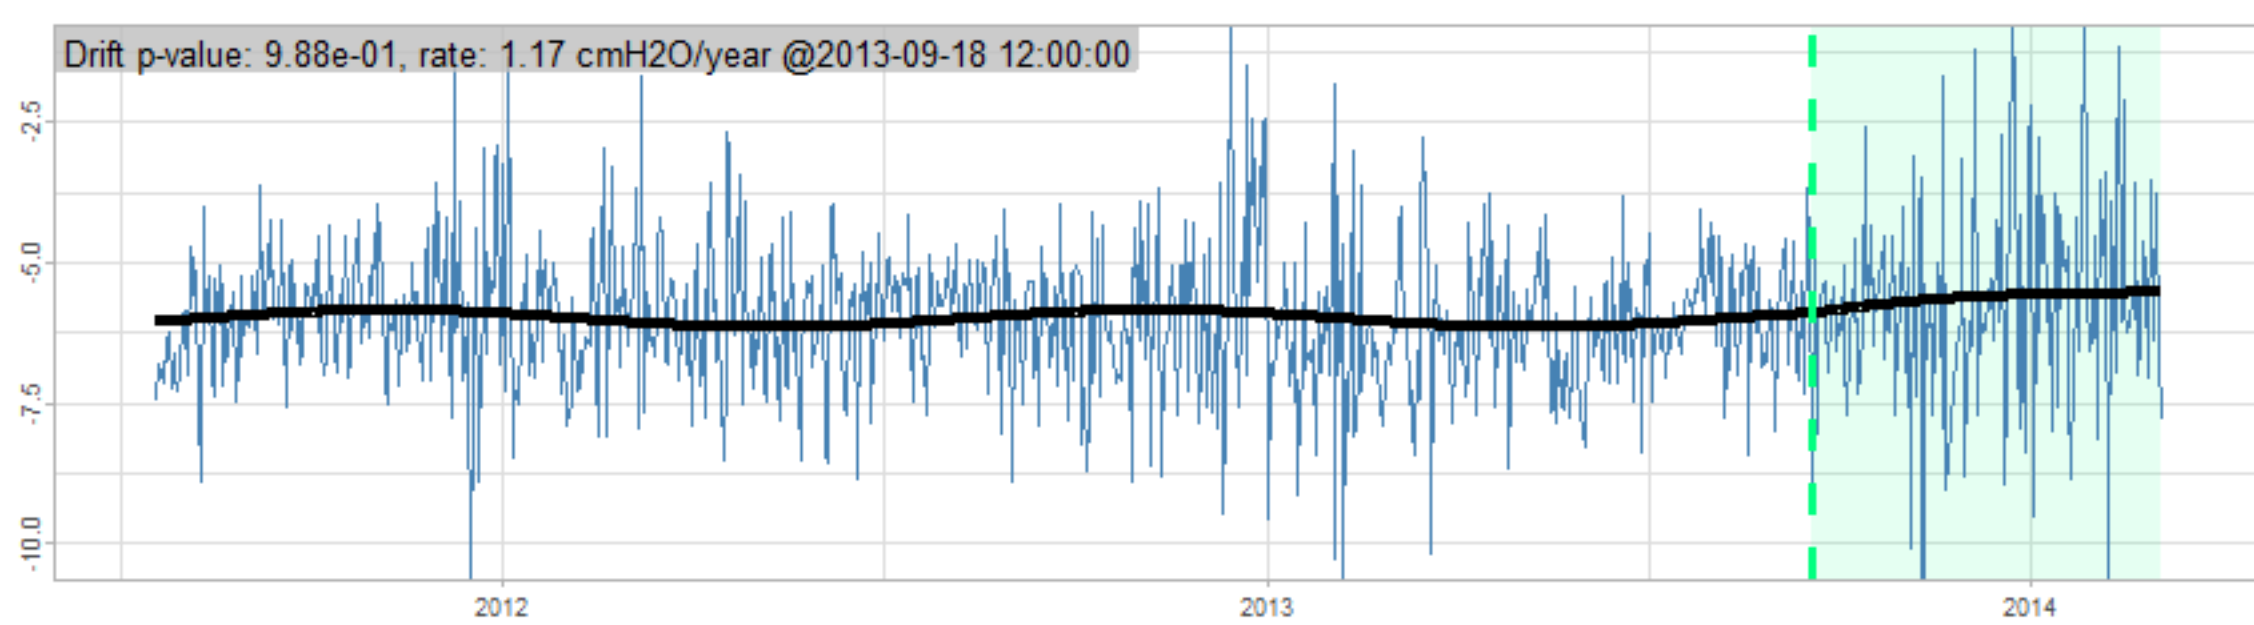

Drift p-value: 1.91e-03, rate: -3.19 cmH2O/year @2017-03-16 12:00:00

Drift p-value: 8.12e-01, rate: 103.00 cmH2O/year @2019-09-19

Drift p-value: 8.09e-01, rate: 1.77 cmH2O/year @2019-01-08 12:00:00

Drift p-value: 9.47e-01, rate: -93.94 cmH2O/year @2019-09-06 12:00:00

BAOL500X_B_0029B - v0.01

BAOL503X_B_009C1 - v0.01

BAOL517X_B_0055C - v0.01

BAOL518X_B_B2129 - v0.01

Drift p-value: 6.83e-01, rate: 0.48 cmH2O/year @2016-09-18 12:00:00

Drift p-value: $7.37e-02$, rate: -2062.73 cmH₂O/year @2020-02-03 12:00:00

Drift p-value: 7.29e-01, rate: 0.41 cmH2O/year @2016-08-30 12:00:00

Drift p-value: 6.50e-01, rate: 0.21 cmH2O/year @2016-09-23 12:00:00

Drift p-value: 7.98e-01, rate: 98.17 cmH2O/year @2019-11-01

BAOL547X_B_B2137 - v0.01

BAOL548X_B_0055B - v0.01

Drift p-value: 9.22e-01, rate: 0.67 cmH2O/year @2014-12-13

Drift p-value: 8.57e-01, rate: 164.61 cmH2O/year @2017-12-22 12:00:00

BAOL550X_B_B2136 - v0.01

BAOL551X_B_B2135 - v0.01