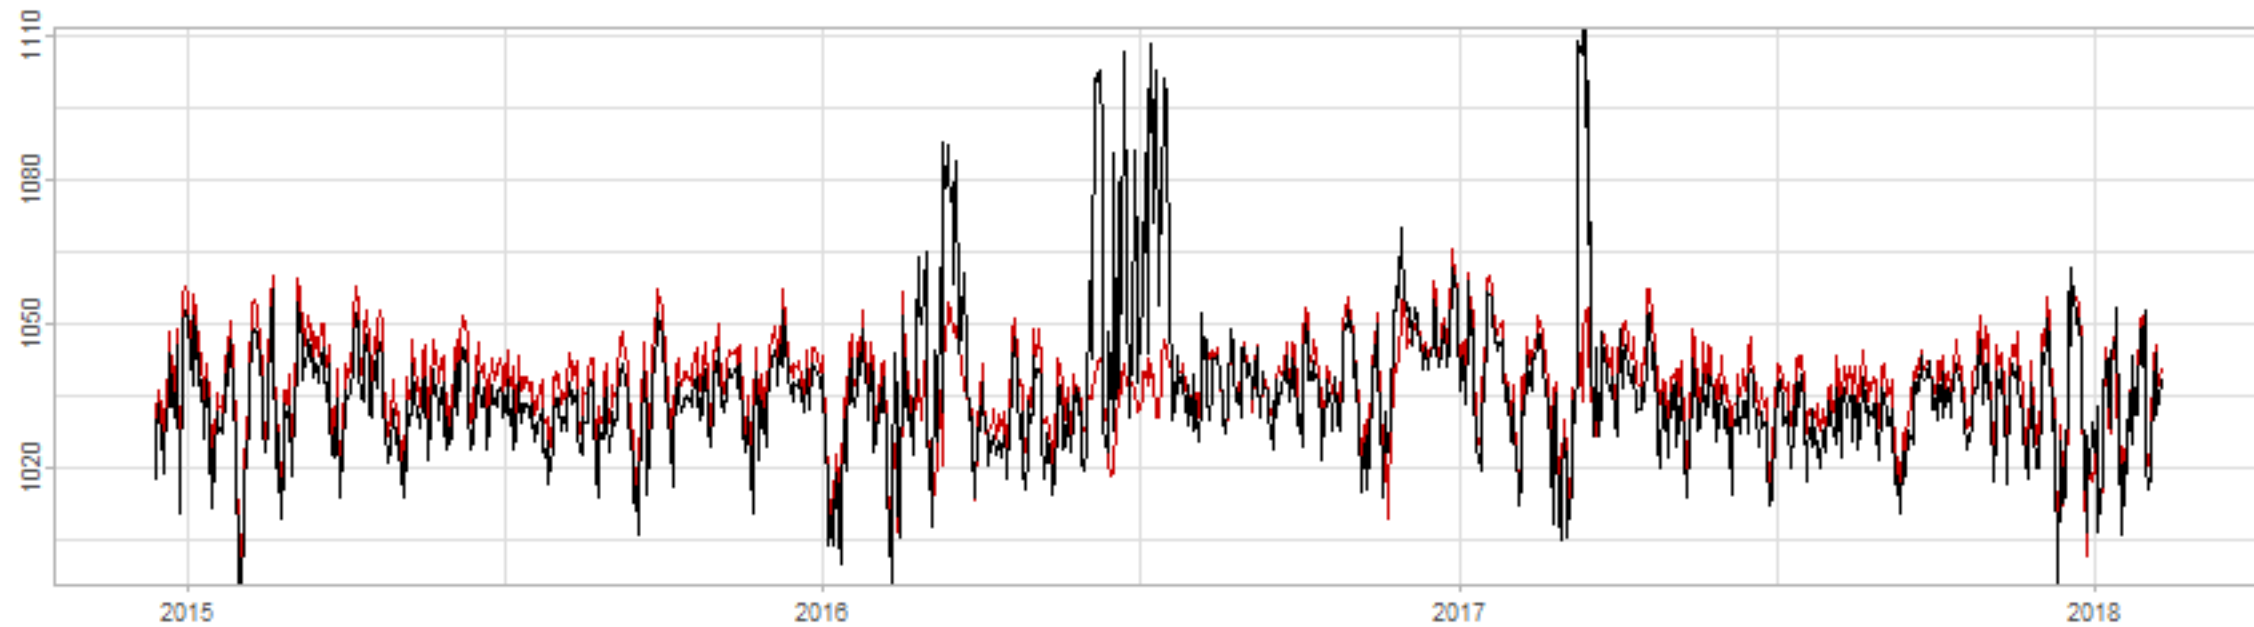

Drift p-value: 1.91e-03, rate: -3.19 cmH2O/year @2017-03-16 12:00:00

Drift p-value: 8.12e-01, rate: 103.00 cmH2O/year @2019-09-19

Drift p-value: 8.09e-01, rate: 1.77 cmH2O/year @2019-01-08 12:00:00

Drift p-value: 9.47e-01, rate: -93.94 cmH2O/year @2019-09-06 12:00:00

BAOL500X_B_0029B - v0.01

BAOL503X_B_009C1 - v0.01

BAOL517X_B_0055C - v0.01

BAOL518X_B_B2129 - v0.01

Drift p-value: 6.83e-01, rate: 0.48 cmH2O/year @2016-09-18 12:00:00

Drift p-value: $7.37e-02$, rate: -2062.73 cmH₂O/year @2020-02-03 12:00:00

Drift p-value: 7.29e-01, rate: 0.41 cmH2O/year @2016-08-30 12:00:00

Drift p-value: 6.50e-01, rate: 0.21 cmH2O/year @2016-09-23 12:00:00

Drift p-value: 7.98e-01, rate: 98.17 cmH2O/year @2019-11-01

BAOL547X_B_B2137 - v0.01

BAOL548X_B_0055B - v0.01

Drift p-value: 9.22e-01, rate: 0.67 cmH2O/year @2014-12-13

Drift p-value: 8.57e-01, rate: 164.61 cmH2O/year @2017-12-22 12:00:00

BAOL550X_B_B2136 - v0.01

BAOL551X_B_B2135 - v0.01