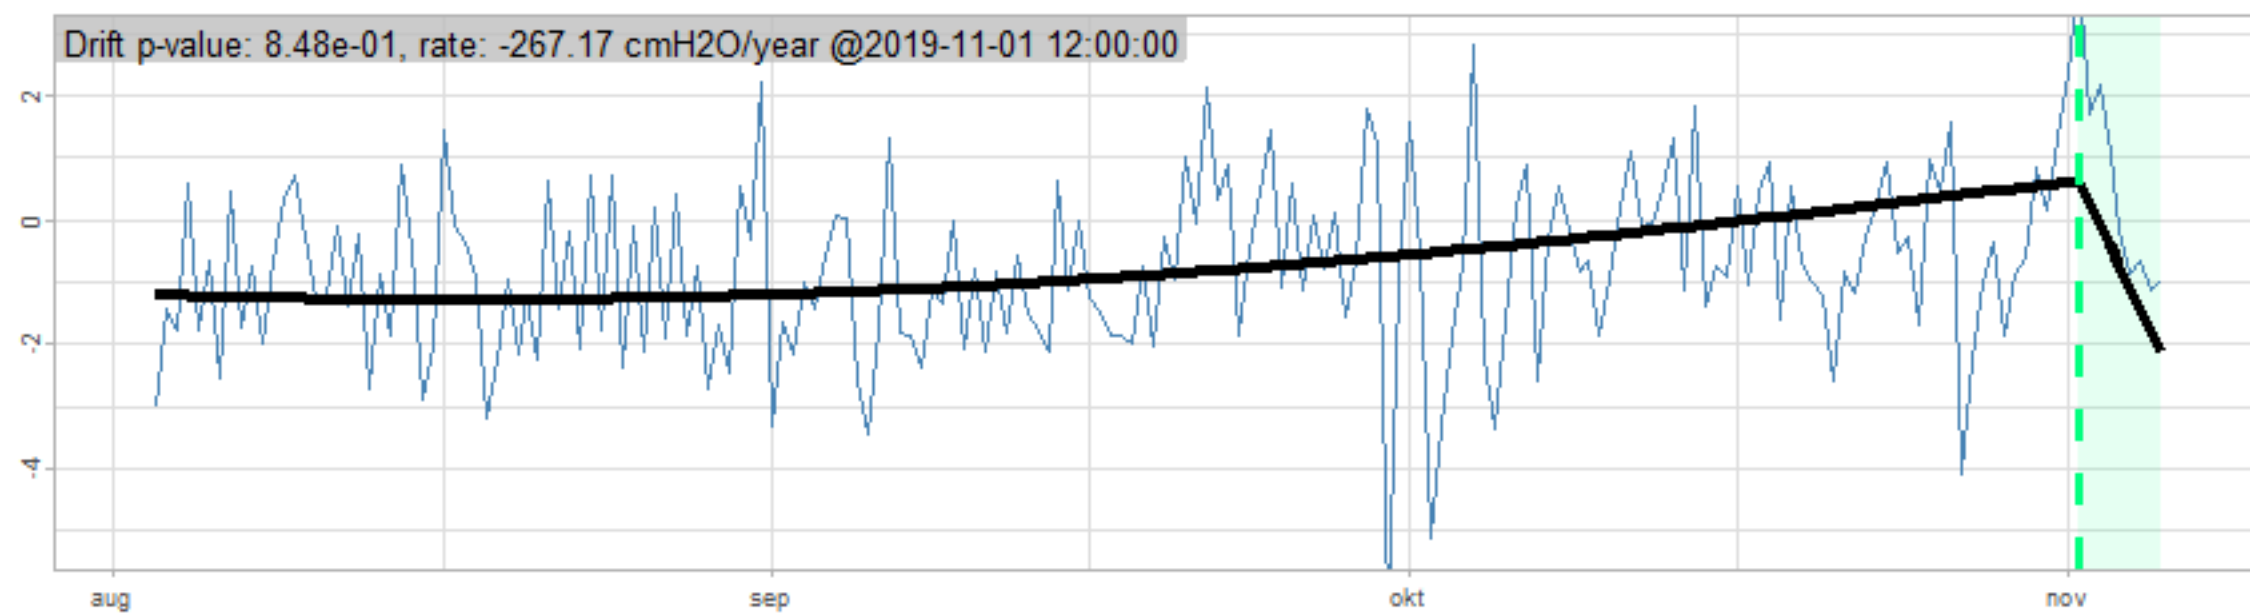

Drift p-value: 1.91e-03, rate: -3.19 cmH2O/year @2017-03-16 12:00:00

Drift p-value: 8.12e-01, rate: 103.00 cmH2O/year @2019-09-19

Drift p-value: 8.09e-01, rate: 1.77 cmH2O/year @2019-01-08 12:00:00

Drift p-value: 9.47e-01, rate: -93.94 cmH2O/year @2019-09-06 12:00:00

BAOL500X_B_0029B - v0.01

BAOL503X_B_009C1 - v0.01

BAOL517X_B_0055C - v0.01

BAOL518X_B_B2129 - v0.01

Drift p-value: 6.83e-01, rate: 0.48 cmH2O/year @2016-09-18 12:00:00

Drift p-value: $7.37e-02$, rate: -2062.73 cmH₂O/year @2020-02-03 12:00:00

Drift p-value: 7.29e-01, rate: 0.41 cmH2O/year @2016-08-30 12:00:00

Drift p-value: 6.50e-01, rate: 0.21 cmH2O/year @2016-09-23 12:00:00

Drift p-value: 7.98e-01, rate: 98.17 cmH2O/year @2019-11-01

BAOL547X_B_B2137 - v0.01

BAOL548X_B_0055B - v0.01

Drift p-value: 9.22e-01, rate: 0.67 cmH2O/year @2014-12-13

Drift p-value: 8.57e-01, rate: 164.61 cmH2O/year @2017-12-22 12:00:00

BAOL550X_B_B2136 - v0.01

BAOL551X_B_B2135 - v0.01