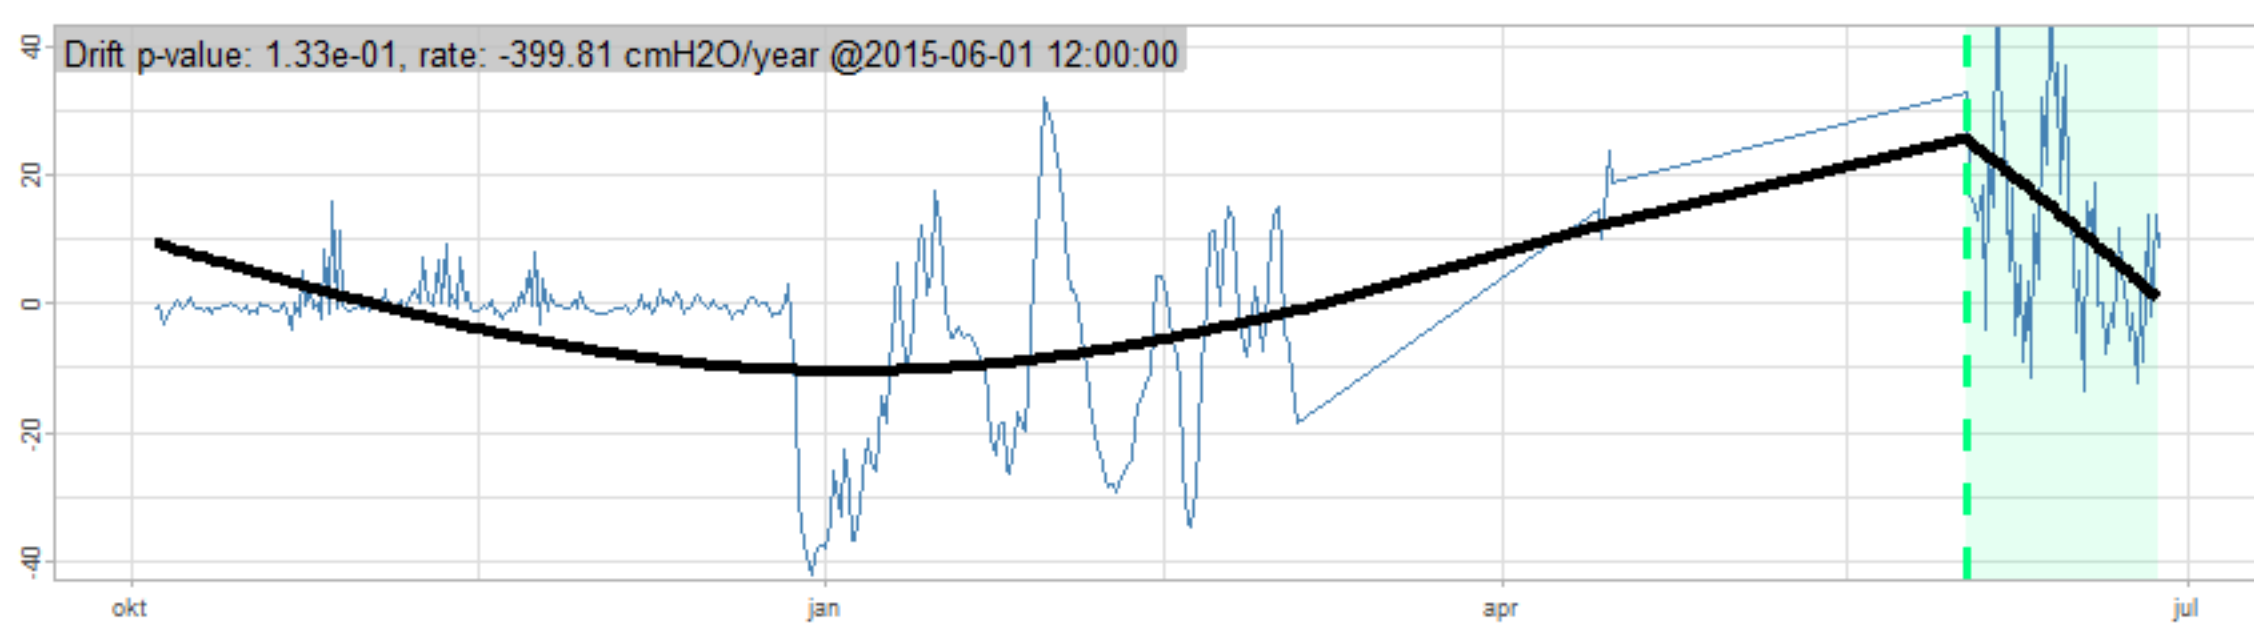

Drift p-value: 1.91e-03, rate: -3.19 cmH2O/year @2017-03-16 12:00:00

Drift p-value: 8.12e-01, rate: 103.00 cmH2O/year @2019-09-19

Drift p-value: 8.09e-01, rate: 1.77 cmH2O/year @2019-01-08 12:00:00

Drift p-value: 9.47e-01, rate: -93.94 cmH2O/year @2019-09-06 12:00:00

BAOL500X_B_0029B - v0.01

BAOL503X_B_009C1 - v0.01

BAOL517X_B_0055C - v0.01

BAOL518X_B_B2129 - v0.01

Drift p-value: 6.83e-01, rate: 0.48 cmH2O/year @2016-09-18 12:00:00

Drift p-value: $7.37e-02$, rate: -2062.73 cmH₂O/year @2020-02-03 12:00:00

Drift p-value: 7.29e-01, rate: 0.41 cmH2O/year @2016-08-30 12:00:00

Drift p-value: 6.50e-01, rate: 0.21 cmH2O/year @2016-09-23 12:00:00

Drift p-value: 7.98e-01, rate: 98.17 cmH2O/year @2019-11-01

BAOL547X_B_B2137 - v0.01

BAOL548X_B_0055B - v0.01

Drift p-value: 9.22e-01, rate: 0.67 cmH2O/year @2014-12-13

Drift p-value: 8.57e-01, rate: 164.61 cmH2O/year @2017-12-22 12:00:00

BAOL550X_B_B2136 - v0.01

BAOL551X_B_B2135 - v0.01