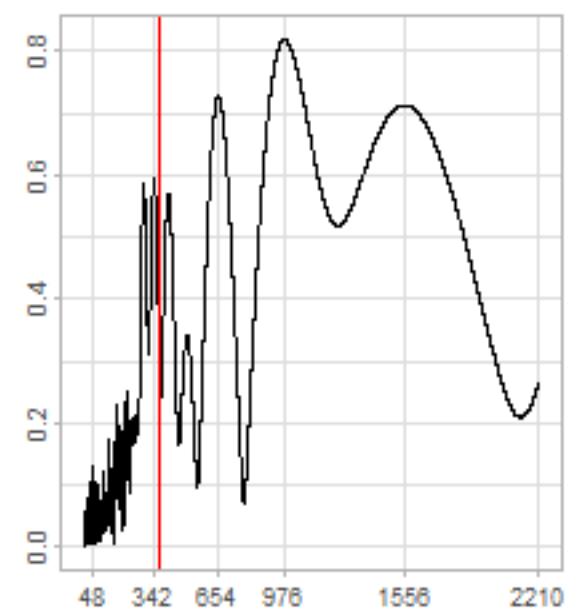

Drift p-value: 1.91e-03, rate: -3.19 cmH2O/year @2017-03-16 12:00:00

Drift p-value: 8.12e-01, rate: 103.00 cmH2O/year @2019-09-19

Drift p-value: 8.09e-01, rate: 1.77 cmH2O/year @2019-01-08 12:00:00

Drift p-value: 9.47e-01, rate: -93.94 cmH2O/year @2019-09-06 12:00:00

BAOL500X_B_0029B - v0.01

BAOL503X_B_009C1 - v0.01

BAOL517X_B_0055C - v0.01

BAOL518X_B_B2129 - v0.01

Drift p-value: 6.83e-01, rate: 0.48 cmH2O/year @2016-09-18 12:00:00

Drift p-value: $7.37e-02$, rate: -2062.73 cmH₂O/year @2020-02-03 12:00:00

Drift p-value: 7.29e-01, rate: 0.41 cmH2O/year @2016-08-30 12:00:00

Drift p-value: 6.50e-01, rate: 0.21 cmH2O/year @2016-09-23 12:00:00

Drift p-value: 7.98e-01, rate: 98.17 cmH2O/year @2019-11-01

BAOL547X_B_B2137 - v0.01

BAOL548X_B_0055B - v0.01

Drift p-value: 9.22e-01, rate: 0.67 cmH2O/year @2014-12-13

Drift p-value: 8.57e-01, rate: 164.61 cmH2O/year @2017-12-22 12:00:00

BAOL550X_B_B2136 - v0.01

BAOL551X_B_B2135 - v0.01