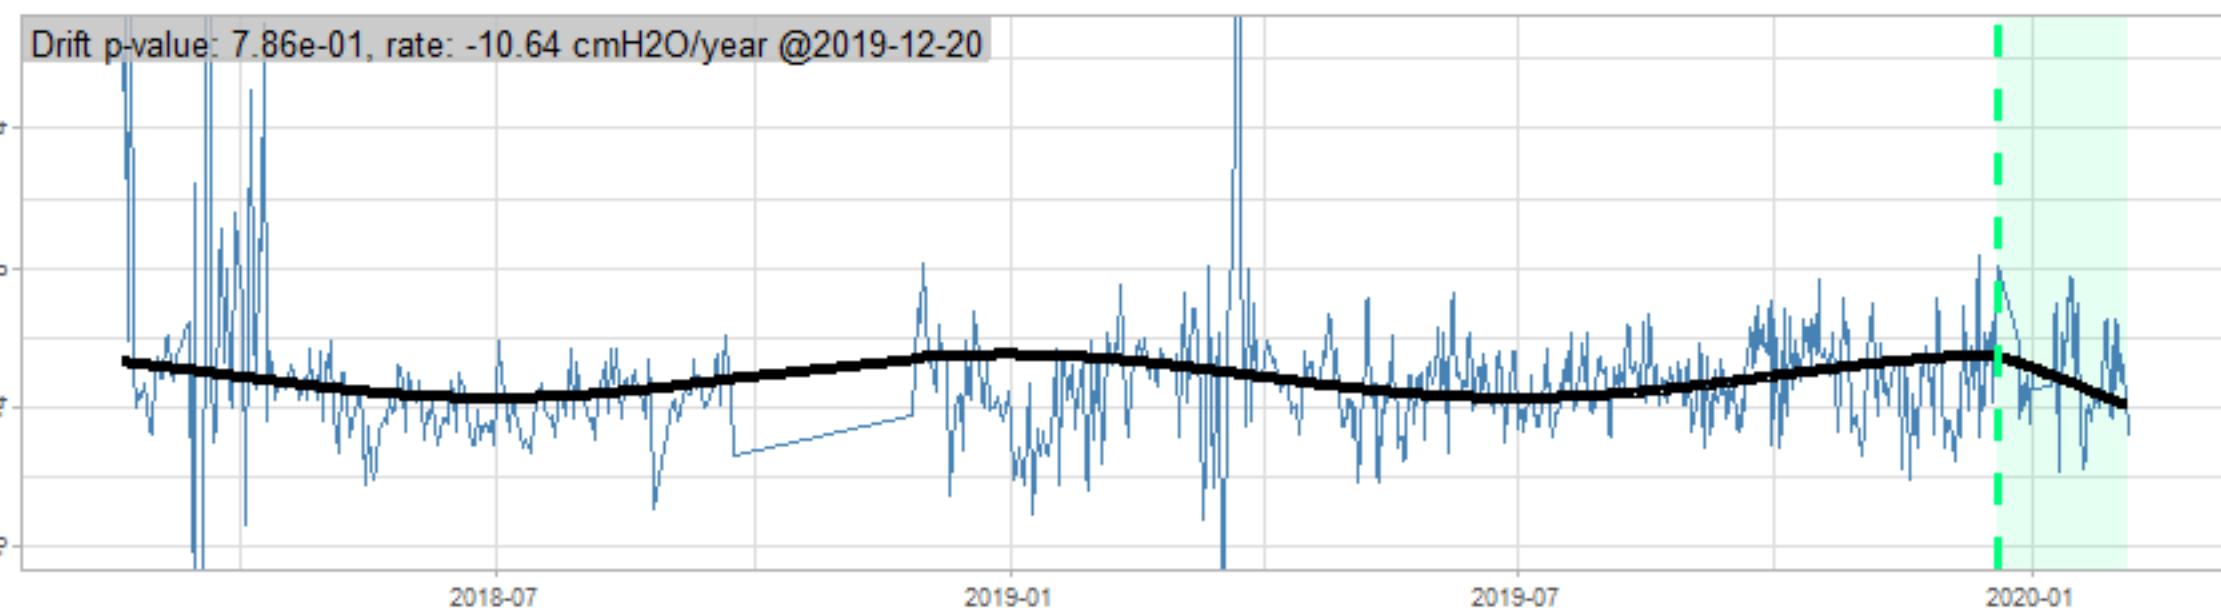

Drift p-value: 1.91e-03, rate: -3.19 cmH2O/year @2017-03-16 12:00:00

Drift p-value: 8.12e-01, rate: 103.00 cmH2O/year @2019-09-19

Drift p-value: 8.09e-01, rate: 1.77 cmH2O/year @2019-01-08 12:00:00

Drift p-value: 9.47e-01, rate: -93.94 cmH2O/year @2019-09-06 12:00:00

BAOL500X_B_0029B - v0.01

BAOL503X_B_009C1 - v0.01

BAOL517X_B_0055C - v0.01

BAOL518X_B_B2129 - v0.01

Drift p-value: 6.83e-01, rate: 0.48 cmH2O/year @2016-09-18 12:00:00

Drift p-value: $7.37e-02$, rate: -2062.73 cmH₂O/year @2020-02-03 12:00:00

Drift p-value: 7.29e-01, rate: 0.41 cmH2O/year @2016-08-30 12:00:00

Drift p-value: 6.50e-01, rate: 0.21 cmH2O/year @2016-09-23 12:00:00

Drift p-value: 7.98e-01, rate: 98.17 cmH2O/year @2019-11-01

BAOL547X_B_B2137 - v0.01

BAOL548X_B_0055B - v0.01

Drift p-value: 9.22e-01, rate: 0.67 cmH2O/year @2014-12-13

Drift p-value: 8.57e-01, rate: 164.61 cmH2O/year @2017-12-22 12:00:00

BAOL550X_B_B2136 - v0.01

BAOL551X_B_B2135 - v0.01