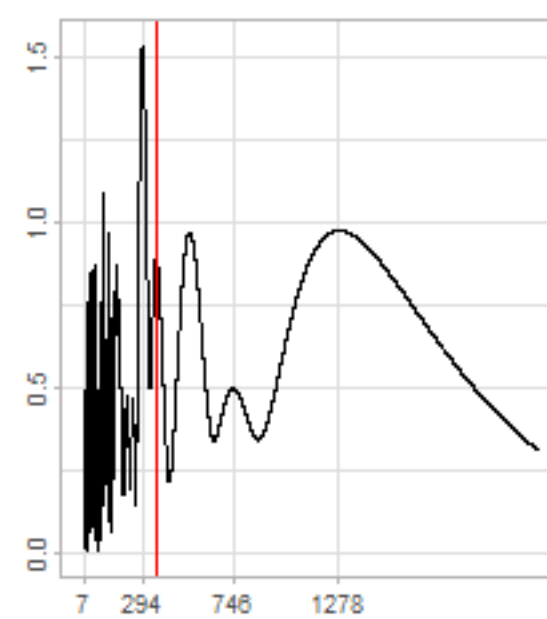

Drift p-value: 1.91e-03, rate: -3.19 cmH2O/year @2017-03-16 12:00:00

Drift p-value: 8.12e-01, rate: 103.00 cmH2O/year @2019-09-19

Drift p-value: 8.09e-01, rate: 1.77 cmH2O/year @2019-01-08 12:00:00

Drift p-value: 9.47e-01, rate: -93.94 cmH2O/year @2019-09-06 12:00:00

BAOL500X_B_0029B - v0.01

BAOL503X_B_009C1 - v0.01

BAOL517X_B_0055C - v0.01

BAOL518X_B_B2129 - v0.01

Drift p-value: 6.83e-01, rate: 0.48 cmH2O/year @2016-09-18 12:00:00

Drift p-value: $7.37e-02$, rate: -2062.73 cmH₂O/year @2020-02-03 12:00:00

Drift p-value: 7.29e-01, rate: 0.41 cmH2O/year @2016-08-30 12:00:00

Drift p-value: 6.50e-01, rate: 0.21 cmH2O/year @2016-09-23 12:00:00

Drift p-value: 7.98e-01, rate: 98.17 cmH2O/year @2019-11-01

BAOL547X_B_B2137 - v0.01

BAOL548X_B_0055B - v0.01

Drift p-value: 9.22e-01, rate: 0.67 cmH2O/year @2014-12-13

Drift p-value: 8.57e-01, rate: 164.61 cmH2O/year @2017-12-22 12:00:00

BAOL550X_B_B2136 - v0.01

BAOL551X_B_B2135 - v0.01