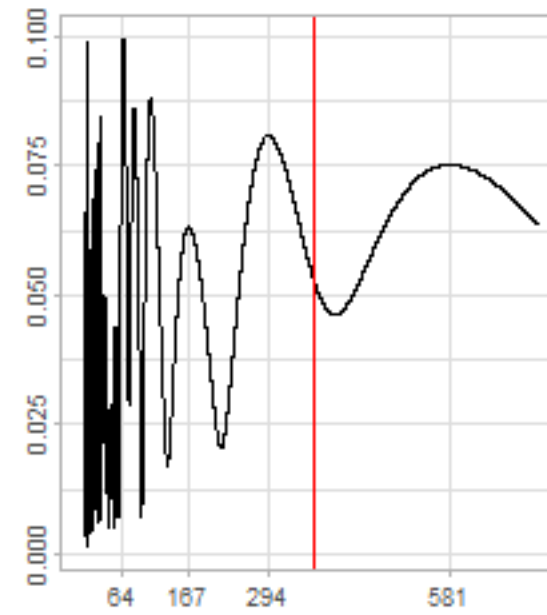

Drift p-value: 1.91e-03, rate: -3.19 cmH2O/year @2017-03-16 12:00:00

Drift p-value: 8.12e-01, rate: 103.00 cmH2O/year @2019-09-19

Drift p-value: 8.09e-01, rate: 1.77 cmH2O/year @2019-01-08 12:00:00

Drift p-value: 9.47e-01, rate: -93.94 cmH2O/year @2019-09-06 12:00:00

BAOL500X_B_0029B - v0.01

BAOL503X_B_009C1 - v0.01

BAOL517X_B_0055C - v0.01

BAOL518X_B_B2129 - v0.01

Drift p-value: 6.83e-01, rate: 0.48 cmH2O/year @2016-09-18 12:00:00

Drift p-value: $7.37e-02$, rate: -2062.73 cmH₂O/year @2020-02-03 12:00:00

Drift p-value: 7.29e-01, rate: 0.41 cmH2O/year @2016-08-30 12:00:00

Drift p-value: 6.50e-01, rate: 0.21 cmH2O/year @2016-09-23 12:00:00

Drift p-value: 7.98e-01, rate: 98.17 cmH2O/year @2019-11-01

BAOL547X_B_B2137 - v0.01

BAOL548X_B_0055B - v0.01

Drift p-value: 9.22e-01, rate: 0.67 cmH2O/year @2014-12-13

Drift p-value: 8.57e-01, rate: 164.61 cmH2O/year @2017-12-22 12:00:00

BAOL550X_B_B2136 - v0.01

BAOL551X_B_B2135 - v0.01