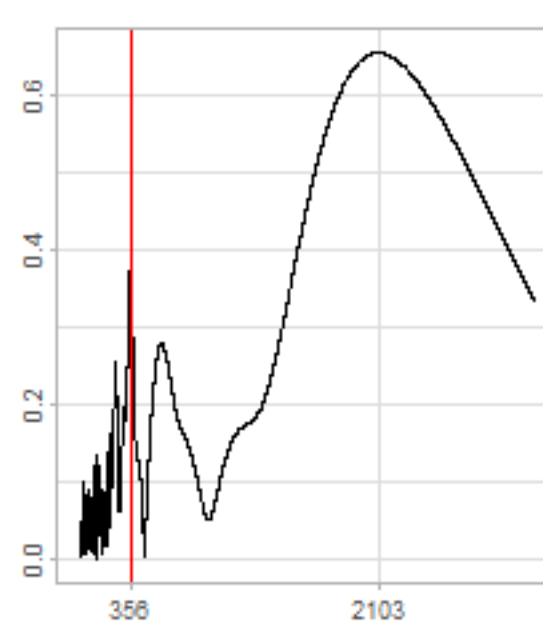

Drift p-value: 1.91e-03, rate: -3.19 cmH2O/year @2017-03-16 12:00:00

Drift p-value: 8.12e-01, rate: 103.00 cmH2O/year @2019-09-19

Drift p-value: 8.09e-01, rate: 1.77 cmH2O/year @2019-01-08 12:00:00

Drift p-value: 9.47e-01, rate: -93.94 cmH2O/year @2019-09-06 12:00:00

BAOL500X_B_0029B - v0.01

BAOL503X_B_009C1 - v0.01

BAOL517X_B_0055C - v0.01

BAOL518X_B_B2129 - v0.01

Drift p-value: 6.83e-01, rate: 0.48 cmH2O/year @2016-09-18 12:00:00

Drift p-value: $7.37e-02$, rate: -2062.73 cmH₂O/year @2020-02-03 12:00:00

Drift p-value: 7.29e-01, rate: 0.41 cmH2O/year @2016-08-30 12:00:00

Drift p-value: 6.50e-01, rate: 0.21 cmH2O/year @2016-09-23 12:00:00

Drift p-value: 7.98e-01, rate: 98.17 cmH2O/year @2019-11-01

BAOL547X_B_B2137 - v0.01

BAOL548X_B_0055B - v0.01

Drift p-value: 9.22e-01, rate: 0.67 cmH2O/year @2014-12-13

Drift p-value: 8.57e-01, rate: 164.61 cmH2O/year @2017-12-22 12:00:00

BAOL550X_B_B2136 - v0.01

BAOL551X_B_B2135 - v0.01