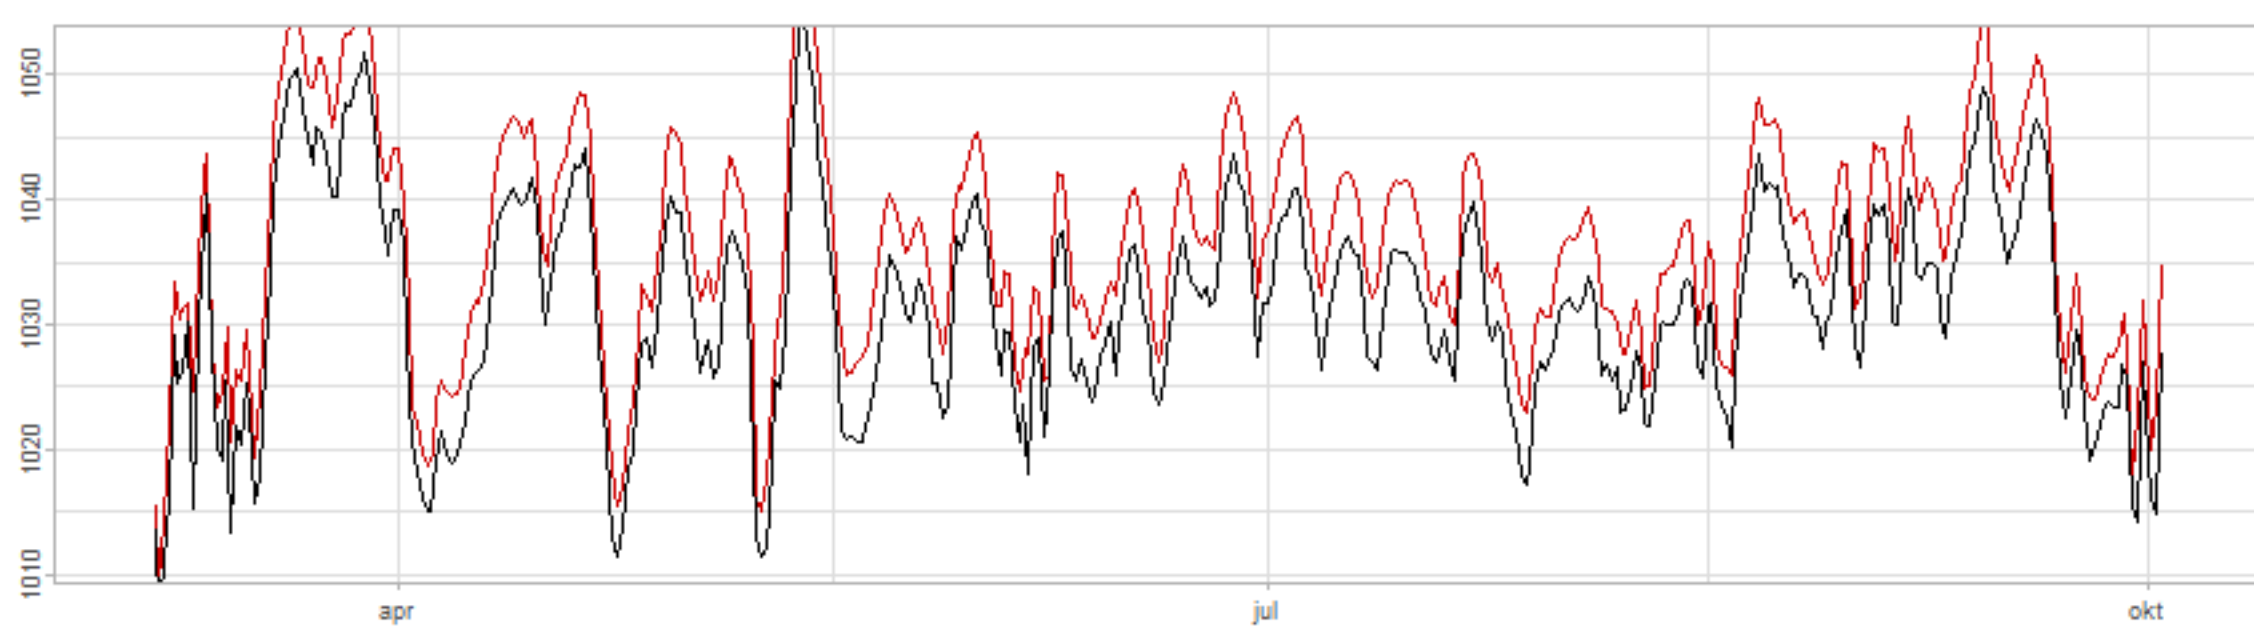

Drift p-value: 1.91e-03, rate: -3.19 cmH2O/year @2017-03-16 12:00:00

Drift p-value: 8.12e-01, rate: 103.00 cmH2O/year @2019-09-19

Drift p-value: 8.09e-01, rate: 1.77 cmH2O/year @2019-01-08 12:00:00

Drift p-value: 9.47e-01, rate: -93.94 cmH2O/year @2019-09-06 12:00:00

BAOL500X_B_0029B - v0.01

BAOL503X_B_009C1 - v0.01

BAOL517X_B_0055C - v0.01

BAOL518X_B_B2129 - v0.01

Drift p-value: 6.83e-01, rate: 0.48 cmH2O/year @2016-09-18 12:00:00

Drift p-value: $7.37e-02$, rate: -2062.73 cmH₂O/year @2020-02-03 12:00:00

Drift p-value: 7.29e-01, rate: 0.41 cmH2O/year @2016-08-30 12:00:00

Drift p-value: 6.50e-01, rate: 0.21 cmH2O/year @2016-09-23 12:00:00

Drift p-value: 7.98e-01, rate: 98.17 cmH2O/year @2019-11-01

BAOL547X_B_B2137 - v0.01

BAOL548X_B_0055B - v0.01

Drift p-value: 9.22e-01, rate: 0.67 cmH2O/year @2014-12-13

Drift p-value: 8.57e-01, rate: 164.61 cmH2O/year @2017-12-22 12:00:00

BAOL550X_B_B2136 - v0.01

BAOL551X_B_B2135 - v0.01