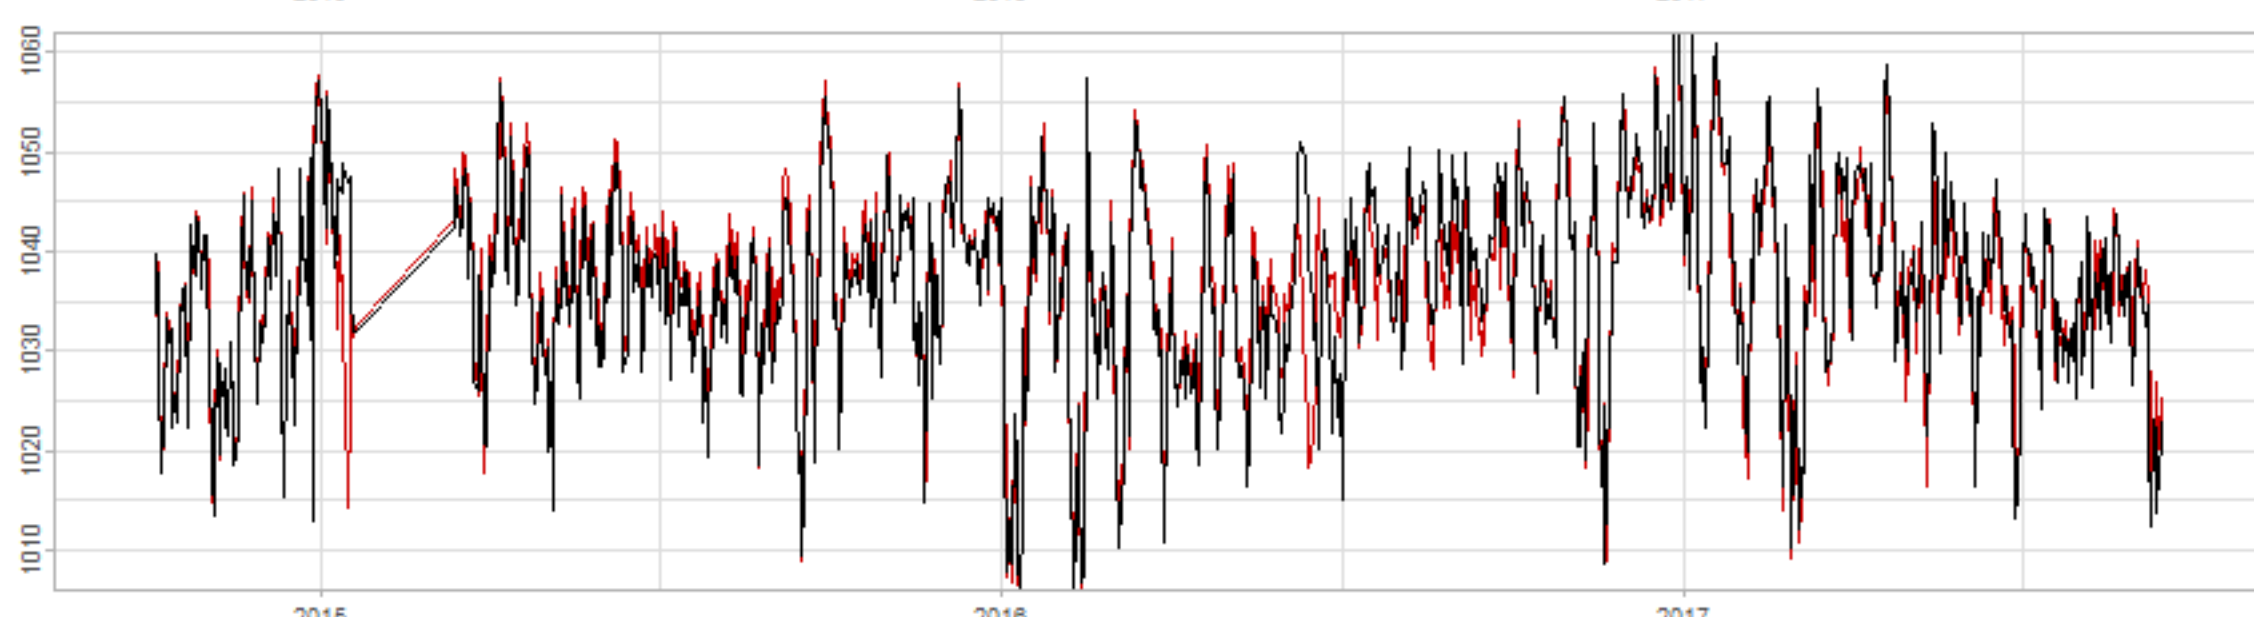

Drift p-value: 1.91e-03, rate: -3.19 cmH2O/year @2017-03-16 12:00:00

Drift p-value: 8.12e-01, rate: 103.00 cmH2O/year @2019-09-19

Drift p-value: 8.09e-01, rate: 1.77 cmH2O/year @2019-01-08 12:00:00

Drift p-value: 9.47e-01, rate: -93.94 cmH2O/year @2019-09-06 12:00:00

BAOL500X_B_0029B - v0.01

BAOL503X_B_009C1 - v0.01

BAOL517X_B_0055C - v0.01

BAOL518X_B_B2129 - v0.01

Drift p-value: 6.83e-01, rate: 0.48 cmH2O/year @2016-09-18 12:00:00

Drift p-value: $7.37e-02$, rate: -2062.73 cmH₂O/year @2020-02-03 12:00:00

Drift p-value: 7.29e-01, rate: 0.41 cmH2O/year @2016-08-30 12:00:00

Drift p-value: 6.50e-01, rate: 0.21 cmH2O/year @2016-09-23 12:00:00

Drift p-value: 7.98e-01, rate: 98.17 cmH2O/year @2019-11-01

BAOL547X_B_B2137 - v0.01

BAOL548X_B_0055B - v0.01

Drift p-value: 9.22e-01, rate: 0.67 cmH2O/year @2014-12-13

Drift p-value: 8.57e-01, rate: 164.61 cmH2O/year @2017-12-22 12:00:00

BAOL550X_B_B2136 - v0.01

BAOL551X_B_B2135 - v0.01