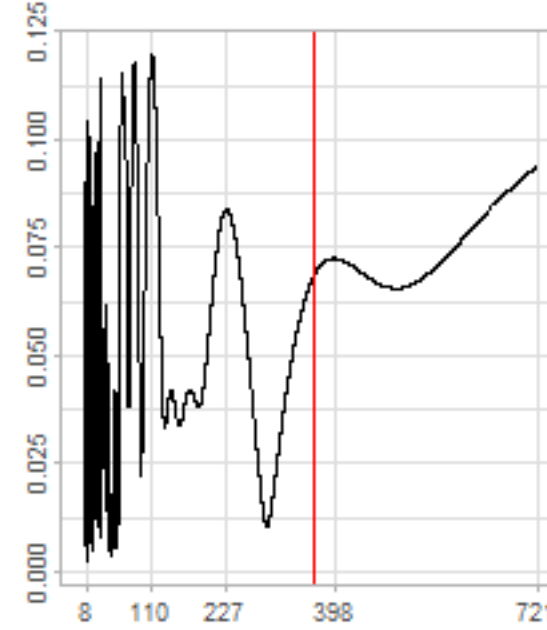

Drift p-value: 1.91e-03, rate: -3.19 cmH2O/year @2017-03-16 12:00:00

Drift p-value: 8.12e-01, rate: 103.00 cmH2O/year @2019-09-19

Drift p-value: 8.09e-01, rate: 1.77 cmH2O/year @2019-01-08 12:00:00

Drift p-value: 9.47e-01, rate: -93.94 cmH2O/year @2019-09-06 12:00:00

BAOL500X_B_0029B - v0.01

BAOL503X_B_009C1 - v0.01

BAOL517X_B_0055C - v0.01

BAOL518X_B_B2129 - v0.01

Drift p-value: 6.83e-01, rate: 0.48 cmH2O/year @2016-09-18 12:00:00

Drift p-value: $7.37e-02$, rate: -2062.73 cmH₂O/year @2020-02-03 12:00:00

Drift p-value: 7.29e-01, rate: 0.41 cmH2O/year @2016-08-30 12:00:00

Drift p-value: 6.50e-01, rate: 0.21 cmH2O/year @2016-09-23 12:00:00

Drift p-value: 7.98e-01, rate: 98.17 cmH2O/year @2019-11-01

BAOL547X_B_B2137 - v0.01

BAOL548X_B_0055B - v0.01

Drift p-value: 9.22e-01, rate: 0.67 cmH2O/year @2014-12-13

Drift p-value: 8.57e-01, rate: 164.61 cmH2O/year @2017-12-22 12:00:00

BAOL550X_B_B2136 - v0.01

BAOL551X_B_B2135 - v0.01