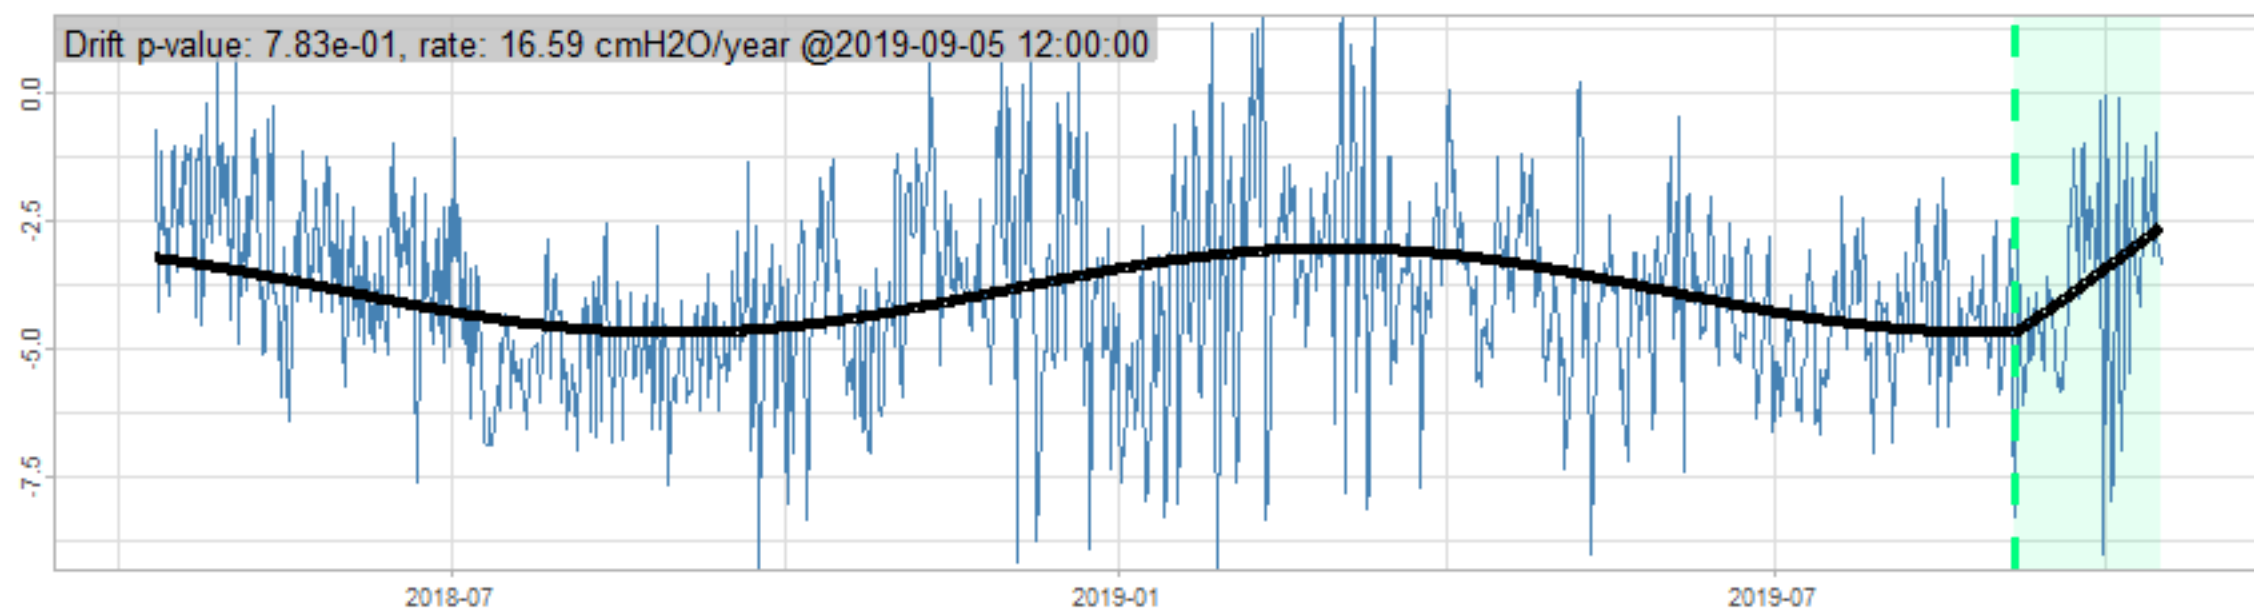

Drift p-value: 1.91e-03, rate: -3.19 cmH2O/year @2017-03-16 12:00:00

Drift p-value: 8.12e-01, rate: 103.00 cmH2O/year @2019-09-19

Drift p-value: 8.09e-01, rate: 1.77 cmH2O/year @2019-01-08 12:00:00

Drift p-value: 9.47e-01, rate: -93.94 cmH2O/year @2019-09-06 12:00:00

BAOL500X_B_0029B - v0.01

BAOL503X_B_009C1 - v0.01

BAOL517X_B_0055C - v0.01

BAOL518X_B_B2129 - v0.01

Drift p-value: 6.83e-01, rate: 0.48 cmH2O/year @2016-09-18 12:00:00

Drift p-value: $7.37e-02$, rate: -2062.73 cmH₂O/year @2020-02-03 12:00:00

Drift p-value: 7.29e-01, rate: 0.41 cmH2O/year @2016-08-30 12:00:00

Drift p-value: 6.50e-01, rate: 0.21 cmH2O/year @2016-09-23 12:00:00

Drift p-value: 7.98e-01, rate: 98.17 cmH2O/year @2019-11-01

BAOL547X_B_B2137 - v0.01

BAOL548X_B_0055B - v0.01

Drift p-value: 9.22e-01, rate: 0.67 cmH2O/year @2014-12-13

Drift p-value: 8.57e-01, rate: 164.61 cmH2O/year @2017-12-22 12:00:00

BAOL550X_B_B2136 - v0.01

BAOL551X_B_B2135 - v0.01