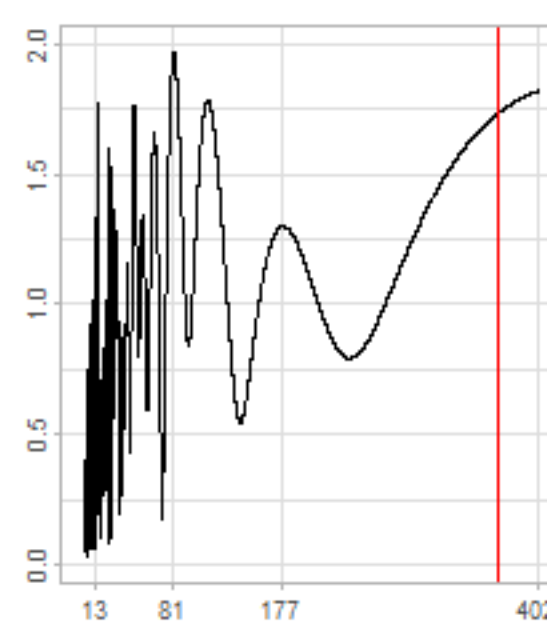

Drift p-value: 1.91e-03, rate: -3.19 cmH2O/year @2017-03-16 12:00:00

Drift p-value: 8.12e-01, rate: 103.00 cmH2O/year @2019-09-19

Drift p-value: 8.09e-01, rate: 1.77 cmH2O/year @2019-01-08 12:00:00

Drift p-value: 9.47e-01, rate: -93.94 cmH2O/year @2019-09-06 12:00:00

BAOL500X_B_0029B - v0.01

BAOL503X_B_009C1 - v0.01

BAOL517X_B_0055C - v0.01

BAOL518X_B_B2129 - v0.01

Drift p-value: 6.83e-01, rate: 0.48 cmH2O/year @2016-09-18 12:00:00

Drift p-value: $7.37e-02$, rate: -2062.73 cmH₂O/year @2020-02-03 12:00:00

Drift p-value: 7.29e-01, rate: 0.41 cmH2O/year @2016-08-30 12:00:00

Drift p-value: 6.50e-01, rate: 0.21 cmH2O/year @2016-09-23 12:00:00

Drift p-value: 7.98e-01, rate: 98.17 cmH2O/year @2019-11-01

BAOL547X_B_B2137 - v0.01

BAOL548X_B_0055B - v0.01

Drift p-value: 9.22e-01, rate: 0.67 cmH2O/year @2014-12-13

Drift p-value: 8.57e-01, rate: 164.61 cmH2O/year @2017-12-22 12:00:00

BAOL550X_B_B2136 - v0.01

BAOL551X_B_B2135 - v0.01