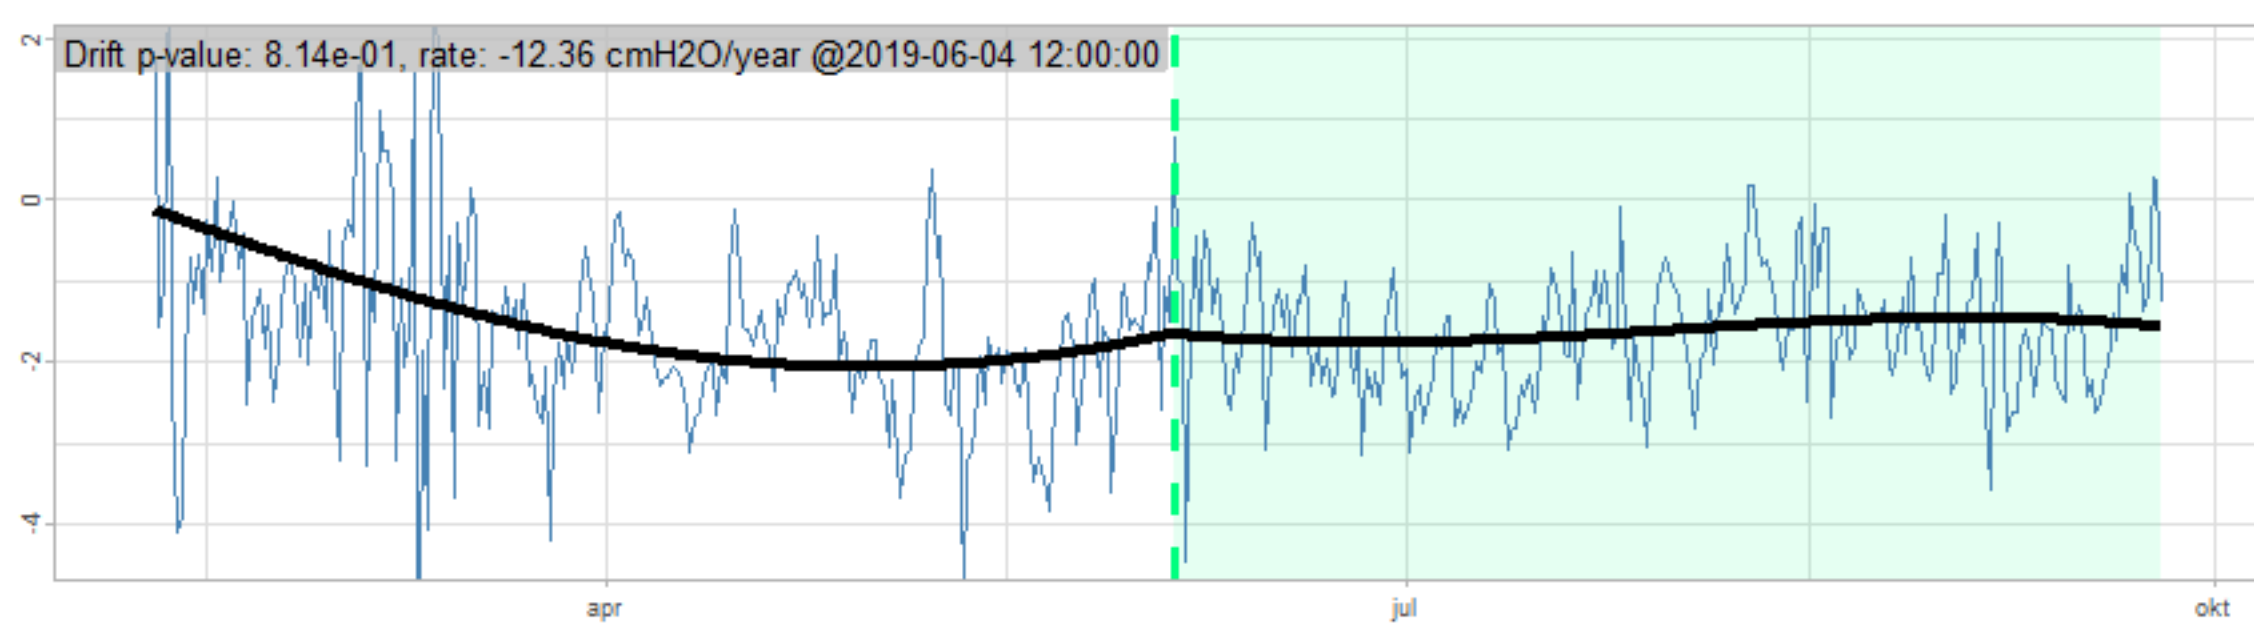

Drift p-value: 1.91e-03, rate: -3.19 cmH2O/year @2017-03-16 12:00:00

Drift p-value: 8.12e-01, rate: 103.00 cmH2O/year @2019-09-19

Drift p-value: 8.09e-01, rate: 1.77 cmH2O/year @2019-01-08 12:00:00

Drift p-value: 9.47e-01, rate: -93.94 cmH2O/year @2019-09-06 12:00:00

BAOL500X_B_0029B - v0.01

BAOL503X_B_009C1 - v0.01

BAOL517X_B_0055C - v0.01

BAOL518X_B_B2129 - v0.01

Drift p-value: 6.83e-01, rate: 0.48 cmH2O/year @2016-09-18 12:00:00

Drift p-value: $7.37e-02$, rate: -2062.73 cmH₂O/year @2020-02-03 12:00:00

Drift p-value: 7.29e-01, rate: 0.41 cmH2O/year @2016-08-30 12:00:00

Drift p-value: 6.50e-01, rate: 0.21 cmH2O/year @2016-09-23 12:00:00

Drift p-value: 7.98e-01, rate: 98.17 cmH2O/year @2019-11-01

BAOL547X_B_B2137 - v0.01

BAOL548X_B_0055B - v0.01

Drift p-value: 9.22e-01, rate: 0.67 cmH2O/year @2014-12-13

Drift p-value: 8.57e-01, rate: 164.61 cmH2O/year @2017-12-22 12:00:00

BAOL550X_B_B2136 - v0.01

BAOL551X_B_B2135 - v0.01