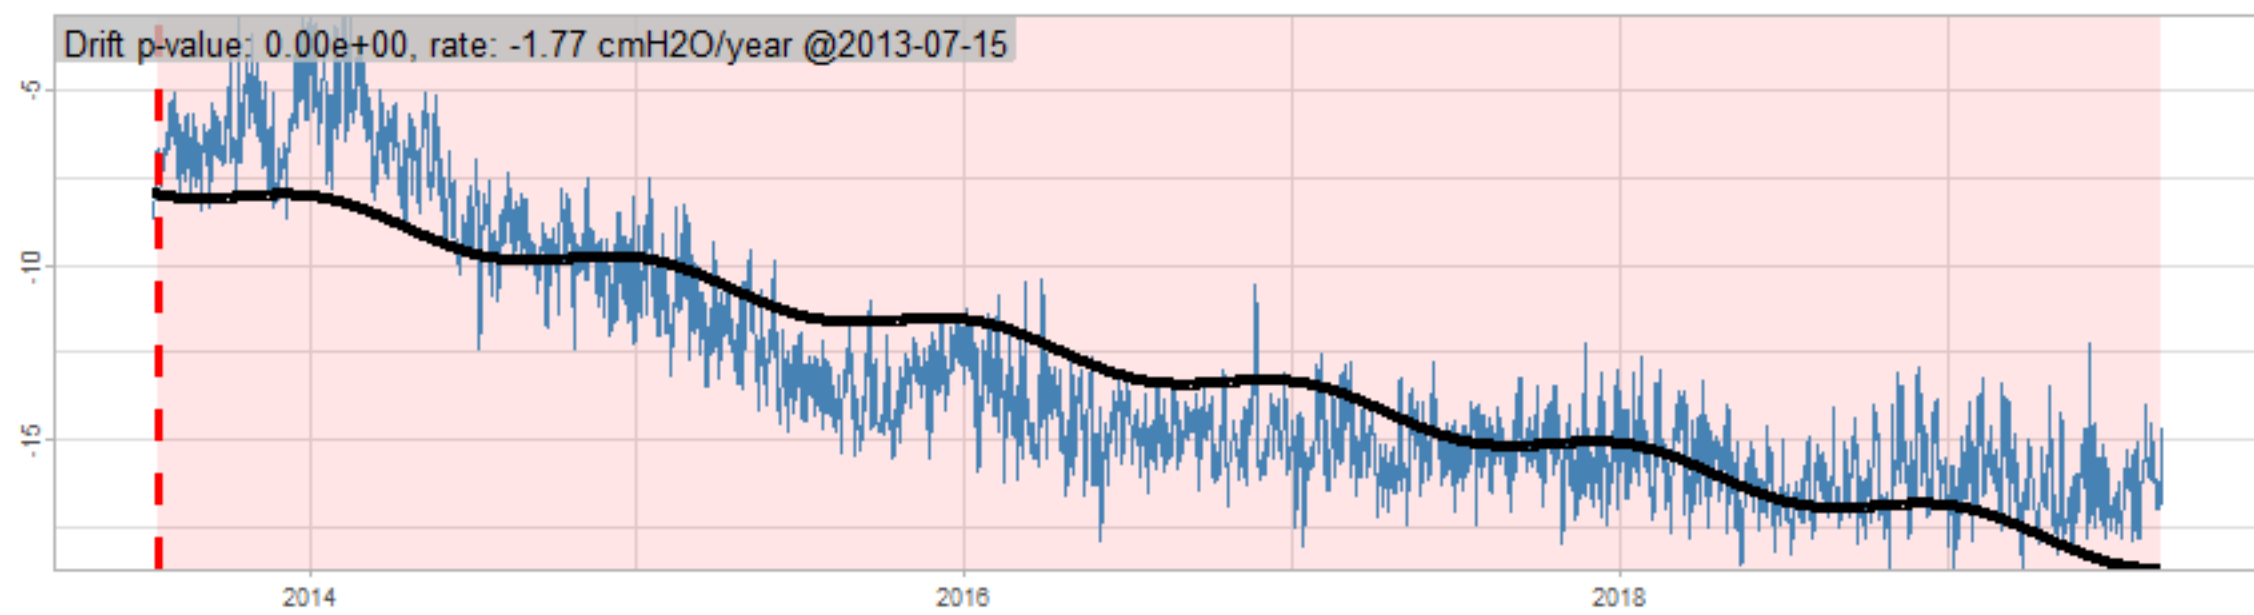

Drift p-value: 1.91e-03, rate: -3.19 cmH2O/year @2017-03-16 12:00:00

Drift p-value: 8.12e-01, rate: 103.00 cmH2O/year @2019-09-19

Drift p-value: 8.09e-01, rate: 1.77 cmH2O/year @2019-01-08 12:00:00

Drift p-value: 9.47e-01, rate: -93.94 cmH2O/year @2019-09-06 12:00:00

BAOL500X_B_0029B - v0.01

BAOL503X_B_009C1 - v0.01

BAOL517X_B_0055C - v0.01

BAOL518X_B_B2129 - v0.01

Drift p-value: 6.83e-01, rate: 0.48 cmH2O/year @2016-09-18 12:00:00

Drift p-value: $7.37e-02$, rate: -2062.73 cmH₂O/year @2020-02-03 12:00:00

Drift p-value: 7.29e-01, rate: 0.41 cmH2O/year @2016-08-30 12:00:00

Drift p-value: 6.50e-01, rate: 0.21 cmH2O/year @2016-09-23 12:00:00

Drift p-value: 7.98e-01, rate: 98.17 cmH2O/year @2019-11-01

BAOL547X_B_B2137 - v0.01

BAOL548X_B_0055B - v0.01

Drift p-value: 9.22e-01, rate: 0.67 cmH2O/year @2014-12-13

Drift p-value: 8.57e-01, rate: 164.61 cmH2O/year @2017-12-22 12:00:00

BAOL550X_B_B2136 - v0.01

BAOL551X_B_B2135 - v0.01