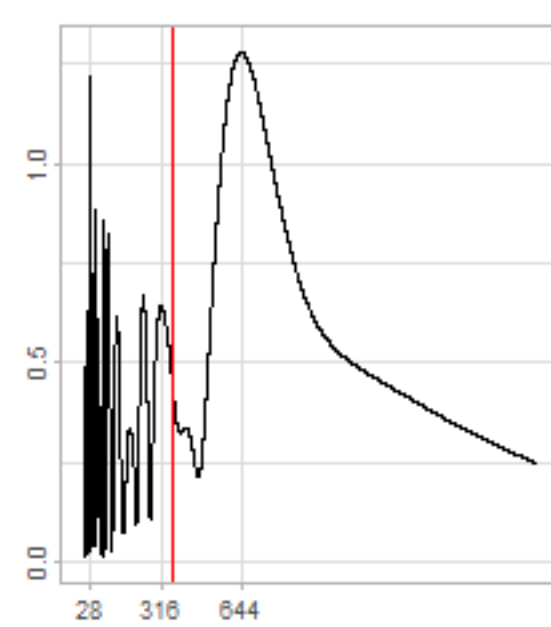

Drift p-value: 1.91e-03, rate: -3.19 cmH2O/year @2017-03-16 12:00:00

Drift p-value: 8.12e-01, rate: 103.00 cmH2O/year @2019-09-19

Drift p-value: 8.09e-01, rate: 1.77 cmH2O/year @2019-01-08 12:00:00

Drift p-value: 9.47e-01, rate: -93.94 cmH2O/year @2019-09-06 12:00:00

BAOL500X_B_0029B - v0.01

BAOL503X_B_009C1 - v0.01

BAOL517X_B_0055C - v0.01

BAOL518X_B_B2129 - v0.01

Drift p-value: 6.83e-01, rate: 0.48 cmH2O/year @2016-09-18 12:00:00

Drift p-value: $7.37e-02$, rate: -2062.73 cmH₂O/year @2020-02-03 12:00:00

Drift p-value: 7.29e-01, rate: 0.41 cmH2O/year @2016-08-30 12:00:00

Drift p-value: 6.50e-01, rate: 0.21 cmH2O/year @2016-09-23 12:00:00

Drift p-value: 7.98e-01, rate: 98.17 cmH2O/year @2019-11-01

BAOL547X_B_B2137 - v0.01

BAOL548X_B_0055B - v0.01

Drift p-value: 9.22e-01, rate: 0.67 cmH2O/year @2014-12-13

Drift p-value: 8.57e-01, rate: 164.61 cmH2O/year @2017-12-22 12:00:00

BAOL550X_B_B2136 - v0.01

BAOL551X_B_B2135 - v0.01