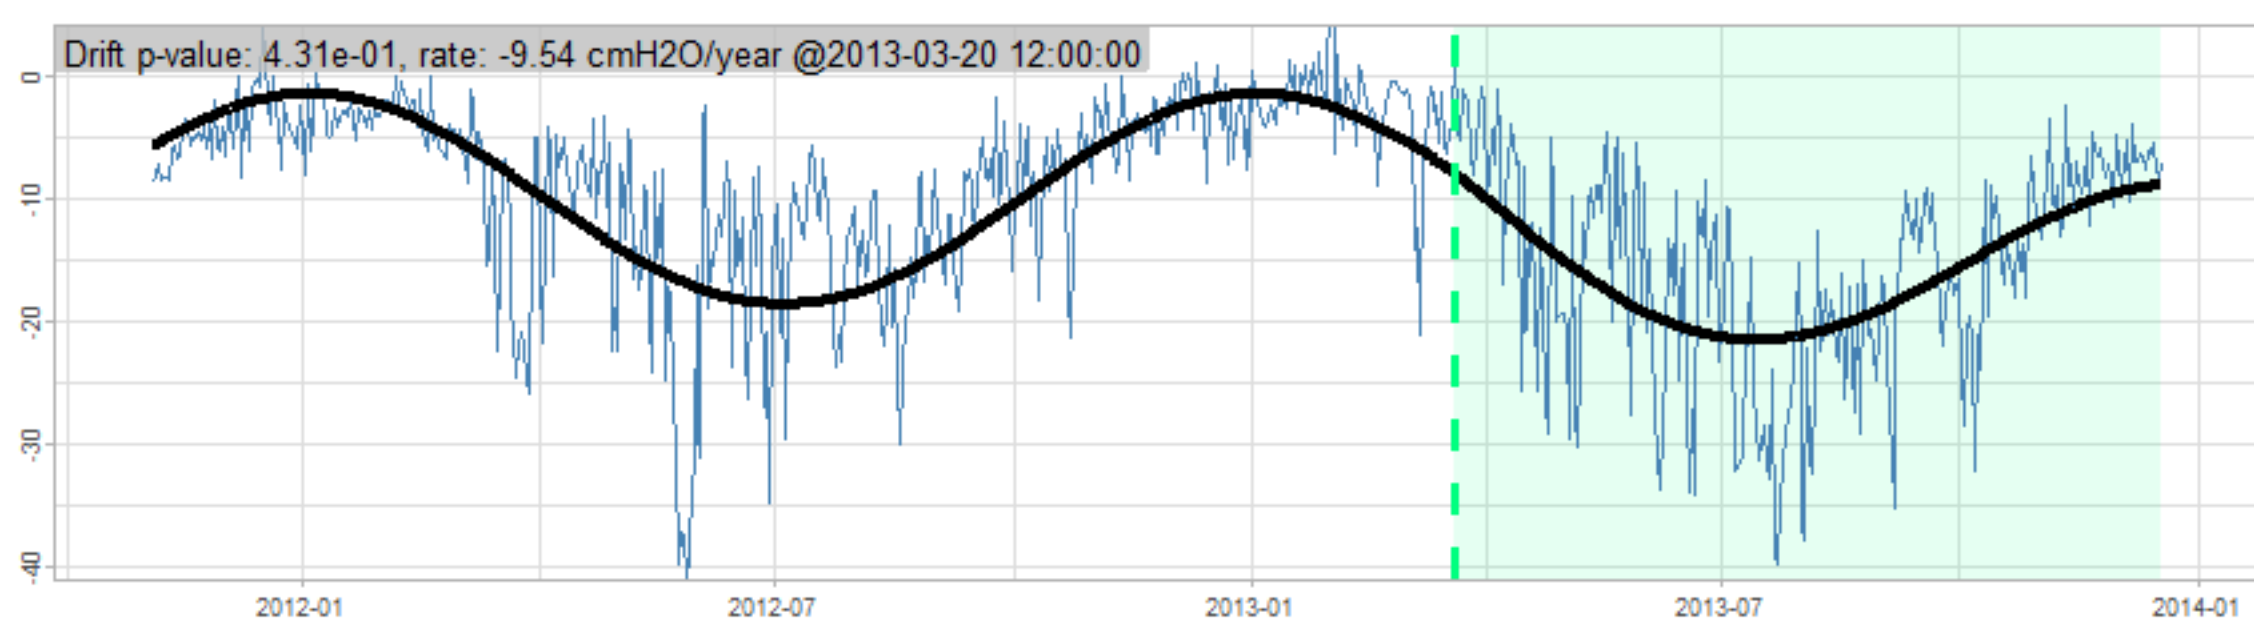

Drift p-value: 1.91e-03, rate: -3.19 cmH2O/year @2017-03-16 12:00:00

Drift p-value: 8.12e-01, rate: 103.00 cmH2O/year @2019-09-19

Drift p-value: 8.09e-01, rate: 1.77 cmH2O/year @2019-01-08 12:00:00

Drift p-value: 9.47e-01, rate: -93.94 cmH2O/year @2019-09-06 12:00:00

BAOL500X_B_0029B - v0.01

BAOL503X_B_009C1 - v0.01

BAOL517X_B_0055C - v0.01

BAOL518X_B_B2129 - v0.01

Drift p-value: 6.83e-01, rate: 0.48 cmH2O/year @2016-09-18 12:00:00

Drift p-value: $7.37e-02$, rate: -2062.73 cmH₂O/year @2020-02-03 12:00:00

Drift p-value: 7.29e-01, rate: 0.41 cmH2O/year @2016-08-30 12:00:00

Drift p-value: 6.50e-01, rate: 0.21 cmH2O/year @2016-09-23 12:00:00

Drift p-value: 7.98e-01, rate: 98.17 cmH2O/year @2019-11-01

BAOL547X_B_B2137 - v0.01

BAOL548X_B_0055B - v0.01

Drift p-value: 9.22e-01, rate: 0.67 cmH2O/year @2014-12-13

Drift p-value: 8.57e-01, rate: 164.61 cmH2O/year @2017-12-22 12:00:00

BAOL550X_B_B2136 - v0.01

BAOL551X_B_B2135 - v0.01