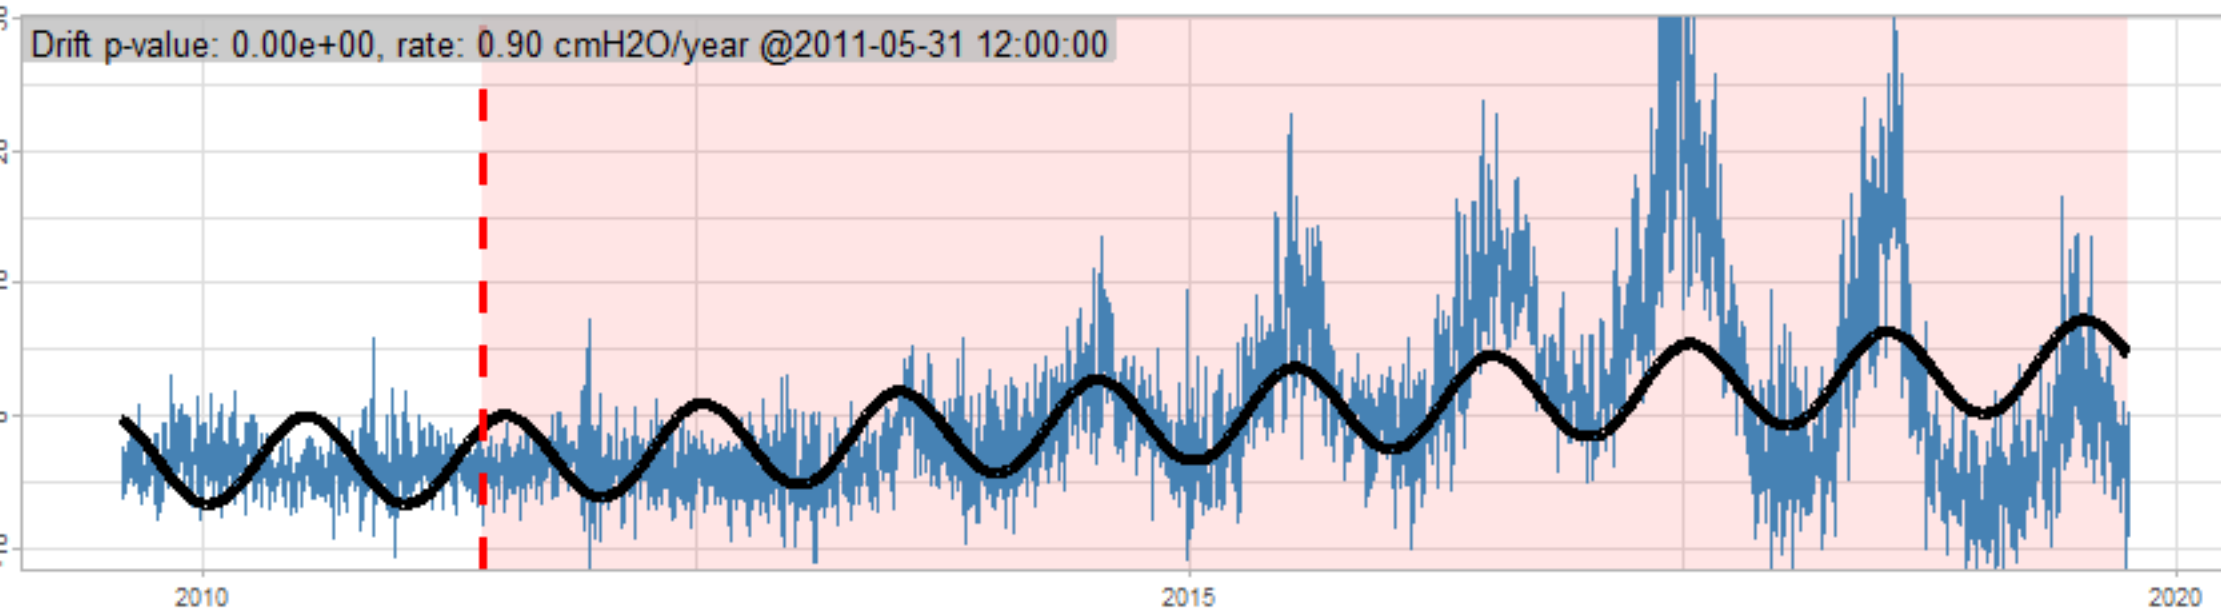

Drift p-value: 1.91e-03, rate: -3.19 cmH2O/year @2017-03-16 12:00:00

Drift p-value: 8.12e-01, rate: 103.00 cmH2O/year @2019-09-19

Drift p-value: 8.09e-01, rate: 1.77 cmH2O/year @2019-01-08 12:00:00

Drift p-value: 9.47e-01, rate: -93.94 cmH2O/year @2019-09-06 12:00:00

BAOL500X_B_0029B - v0.01

BAOL503X_B_009C1 - v0.01

BAOL517X_B_0055C - v0.01

BAOL518X_B_B2129 - v0.01

Drift p-value: 6.83e-01, rate: 0.48 cmH2O/year @2016-09-18 12:00:00

Drift p-value: $7.37e-02$, rate: -2062.73 cmH₂O/year @2020-02-03 12:00:00

Drift p-value: 7.29e-01, rate: 0.41 cmH2O/year @2016-08-30 12:00:00

Drift p-value: 6.50e-01, rate: 0.21 cmH2O/year @2016-09-23 12:00:00

Drift p-value: 7.98e-01, rate: 98.17 cmH2O/year @2019-11-01

BAOL547X_B_B2137 - v0.01

BAOL548X_B_0055B - v0.01

Drift p-value: 9.22e-01, rate: 0.67 cmH2O/year @2014-12-13

Drift p-value: 8.57e-01, rate: 164.61 cmH2O/year @2017-12-22 12:00:00

BAOL550X_B_B2136 - v0.01

BAOL551X_B_B2135 - v0.01