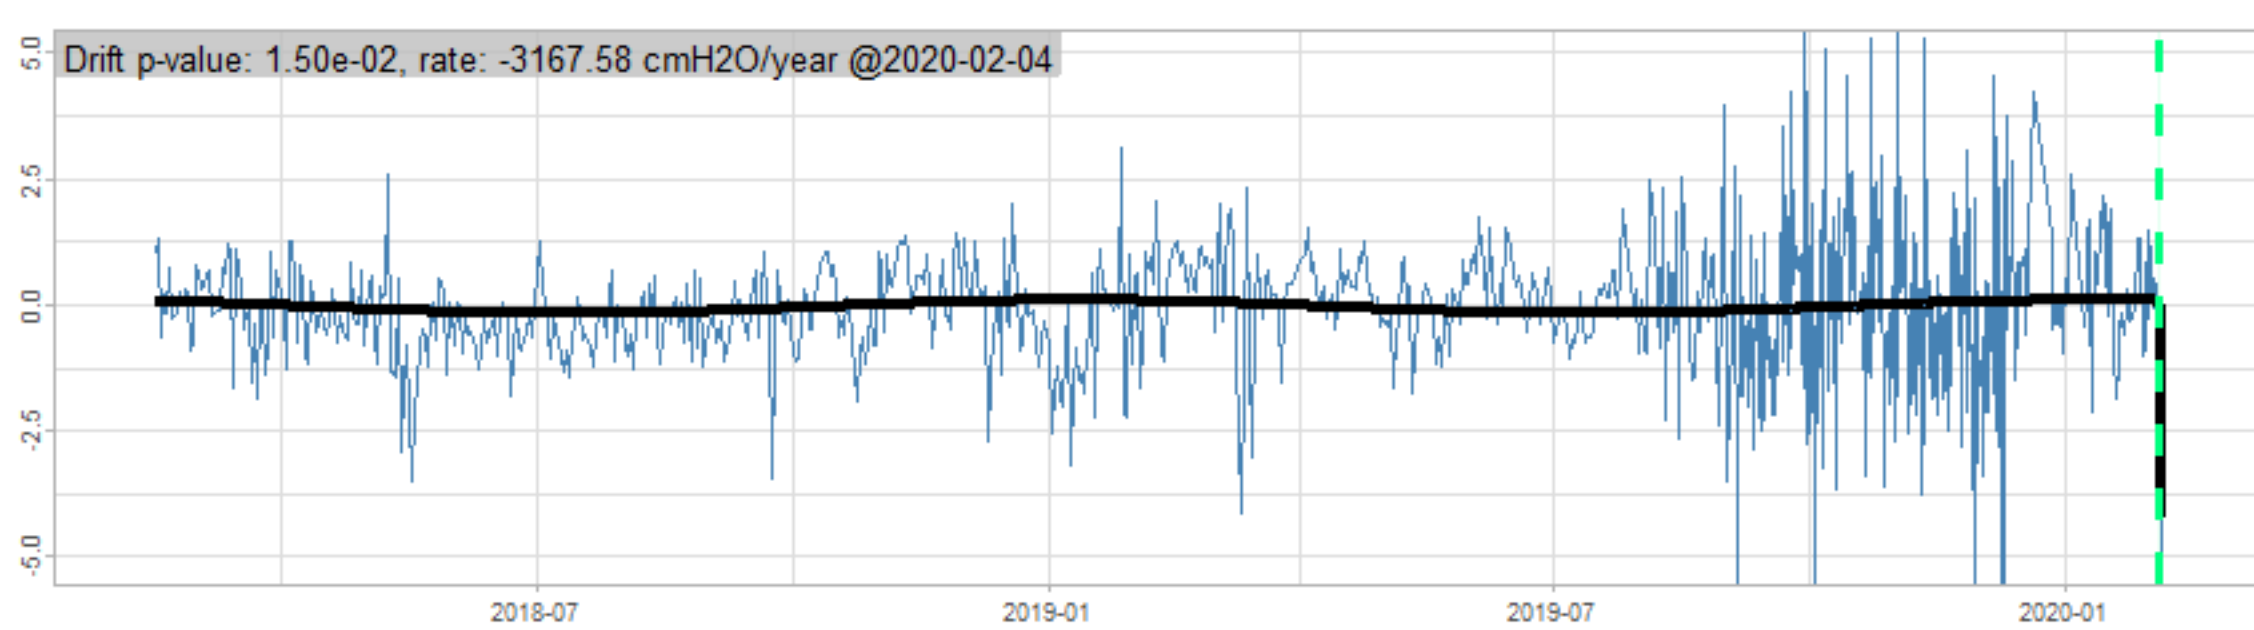

Drift p-value: 1.91e-03, rate: -3.19 cmH2O/year @2017-03-16 12:00:00

Drift p-value: 8.12e-01, rate: 103.00 cmH2O/year @2019-09-19

Drift p-value: 8.09e-01, rate: 1.77 cmH2O/year @2019-01-08 12:00:00

Drift p-value: 9.47e-01, rate: -93.94 cmH2O/year @2019-09-06 12:00:00

BAOL500X_B_0029B - v0.01

BAOL503X_B_009C1 - v0.01

BAOL517X_B_0055C - v0.01

BAOL518X_B_B2129 - v0.01

Drift p-value: 6.83e-01, rate: 0.48 cmH2O/year @2016-09-18 12:00:00

Drift p-value: $7.37e-02$, rate: -2062.73 cmH₂O/year @2020-02-03 12:00:00

Drift p-value: 7.29e-01, rate: 0.41 cmH2O/year @2016-08-30 12:00:00

Drift p-value: 6.50e-01, rate: 0.21 cmH2O/year @2016-09-23 12:00:00

Drift p-value: 7.98e-01, rate: 98.17 cmH2O/year @2019-11-01

BAOL547X_B_B2137 - v0.01

BAOL548X_B_0055B - v0.01

Drift p-value: 9.22e-01, rate: 0.67 cmH2O/year @2014-12-13

Drift p-value: 8.57e-01, rate: 164.61 cmH2O/year @2017-12-22 12:00:00

BAOL550X_B_B2136 - v0.01

BAOL551X_B_B2135 - v0.01