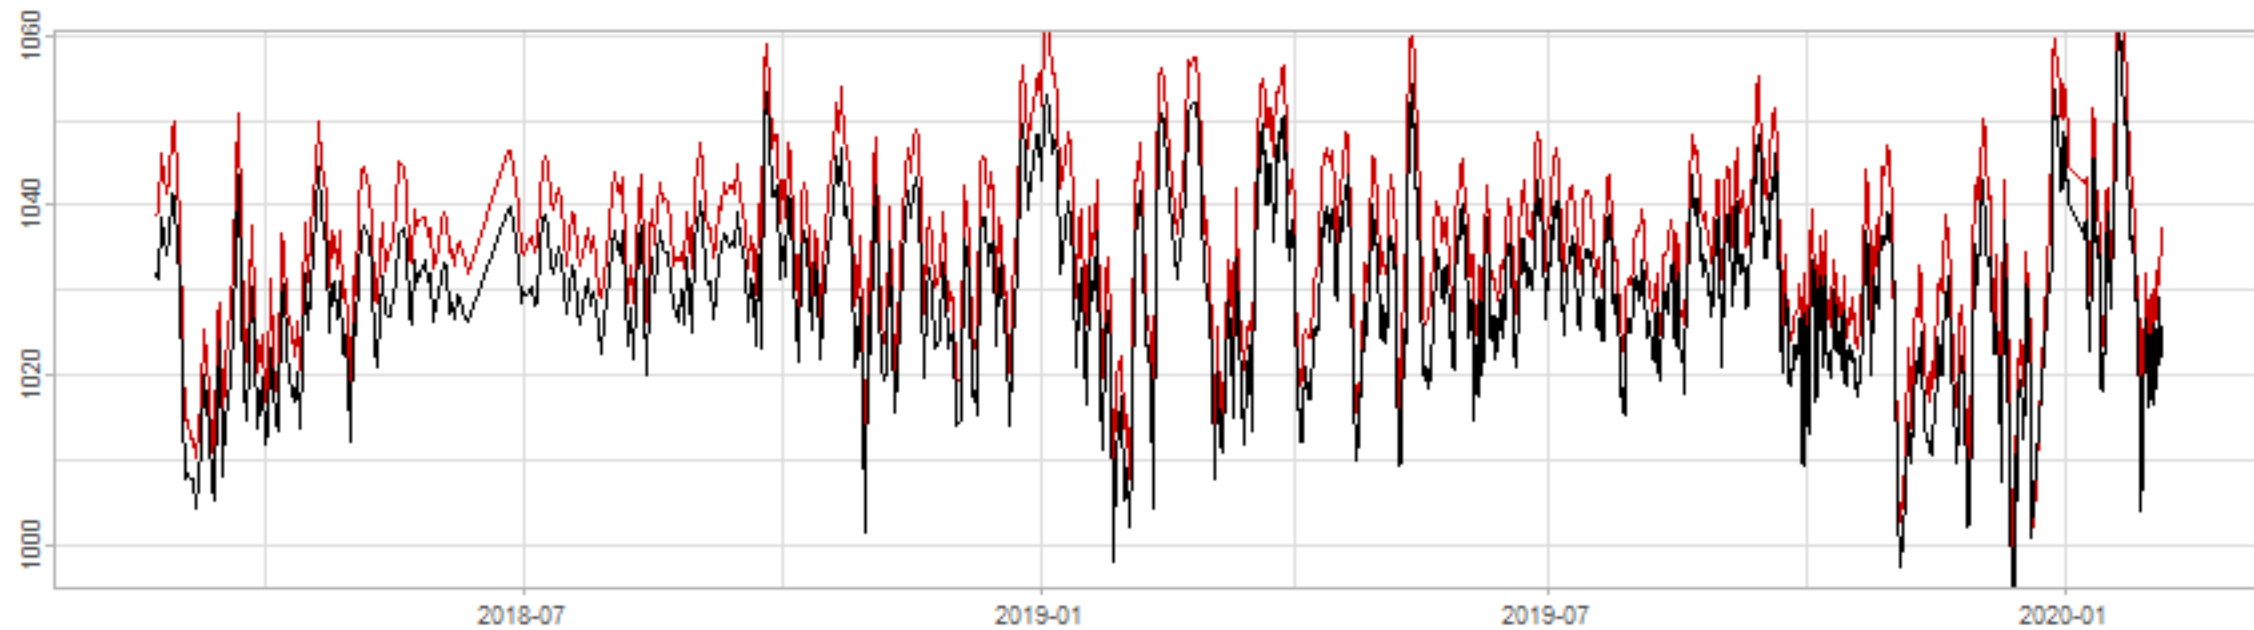

Drift p-value: 1.91e-03, rate: -3.19 cmH2O/year @2017-03-16 12:00:00

Drift p-value: 8.12e-01, rate: 103.00 cmH2O/year @2019-09-19

Drift p-value: 8.09e-01, rate: 1.77 cmH2O/year @2019-01-08 12:00:00

Drift p-value: 9.47e-01, rate: -93.94 cmH2O/year @2019-09-06 12:00:00

BAOL500X_B_0029B - v0.01

BAOL503X_B_009C1 - v0.01

BAOL517X_B_0055C - v0.01

BAOL518X_B_B2129 - v0.01

Drift p-value: 6.83e-01, rate: 0.48 cmH2O/year @2016-09-18 12:00:00

Drift p-value: $7.37e-02$, rate: -2062.73 cmH₂O/year @2020-02-03 12:00:00

Drift p-value: 7.29e-01, rate: 0.41 cmH2O/year @2016-08-30 12:00:00

Drift p-value: 6.50e-01, rate: 0.21 cmH2O/year @2016-09-23 12:00:00

Drift p-value: 7.98e-01, rate: 98.17 cmH2O/year @2019-11-01

BAOL547X_B_B2137 - v0.01

BAOL548X_B_0055B - v0.01

Drift p-value: 9.22e-01, rate: 0.67 cmH2O/year @2014-12-13

Drift p-value: 8.57e-01, rate: 164.61 cmH2O/year @2017-12-22 12:00:00

BAOL550X_B_B2136 - v0.01

BAOL551X_B_B2135 - v0.01