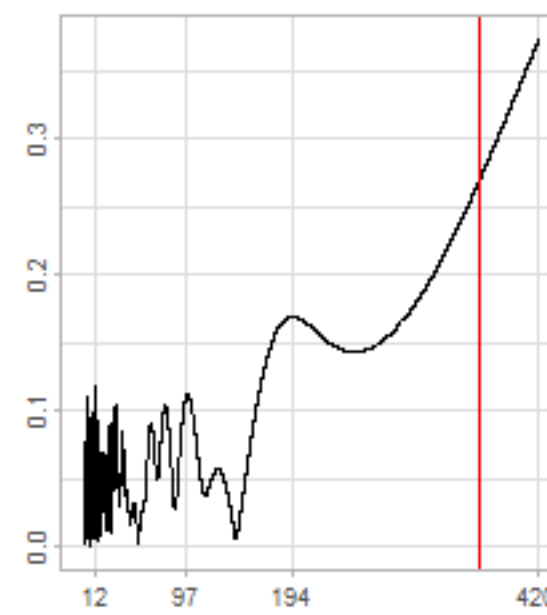

Drift p-value: 1.91e-03, rate: -3.19 cmH2O/year @2017-03-16 12:00:00

Drift p-value: 8.12e-01, rate: 103.00 cmH2O/year @2019-09-19

Drift p-value: 8.09e-01, rate: 1.77 cmH2O/year @2019-01-08 12:00:00

Drift p-value: 9.47e-01, rate: -93.94 cmH2O/year @2019-09-06 12:00:00

BAOL500X_B_0029B - v0.01

BAOL503X_B_009C1 - v0.01

BAOL517X_B_0055C - v0.01

BAOL518X_B_B2129 - v0.01

Drift p-value: 6.83e-01, rate: 0.48 cmH2O/year @2016-09-18 12:00:00

Drift p-value: $7.37e-02$, rate: -2062.73 cmH₂O/year @2020-02-03 12:00:00

Drift p-value: 7.29e-01, rate: 0.41 cmH2O/year @2016-08-30 12:00:00

Drift p-value: 6.50e-01, rate: 0.21 cmH2O/year @2016-09-23 12:00:00

Drift p-value: 7.98e-01, rate: 98.17 cmH2O/year @2019-11-01

BAOL547X_B_B2137 - v0.01

BAOL548X_B_0055B - v0.01

Drift p-value: 9.22e-01, rate: 0.67 cmH2O/year @2014-12-13

Drift p-value: 8.57e-01, rate: 164.61 cmH2O/year @2017-12-22 12:00:00

BAOL550X_B_B2136 - v0.01

BAOL551X_B_B2135 - v0.01