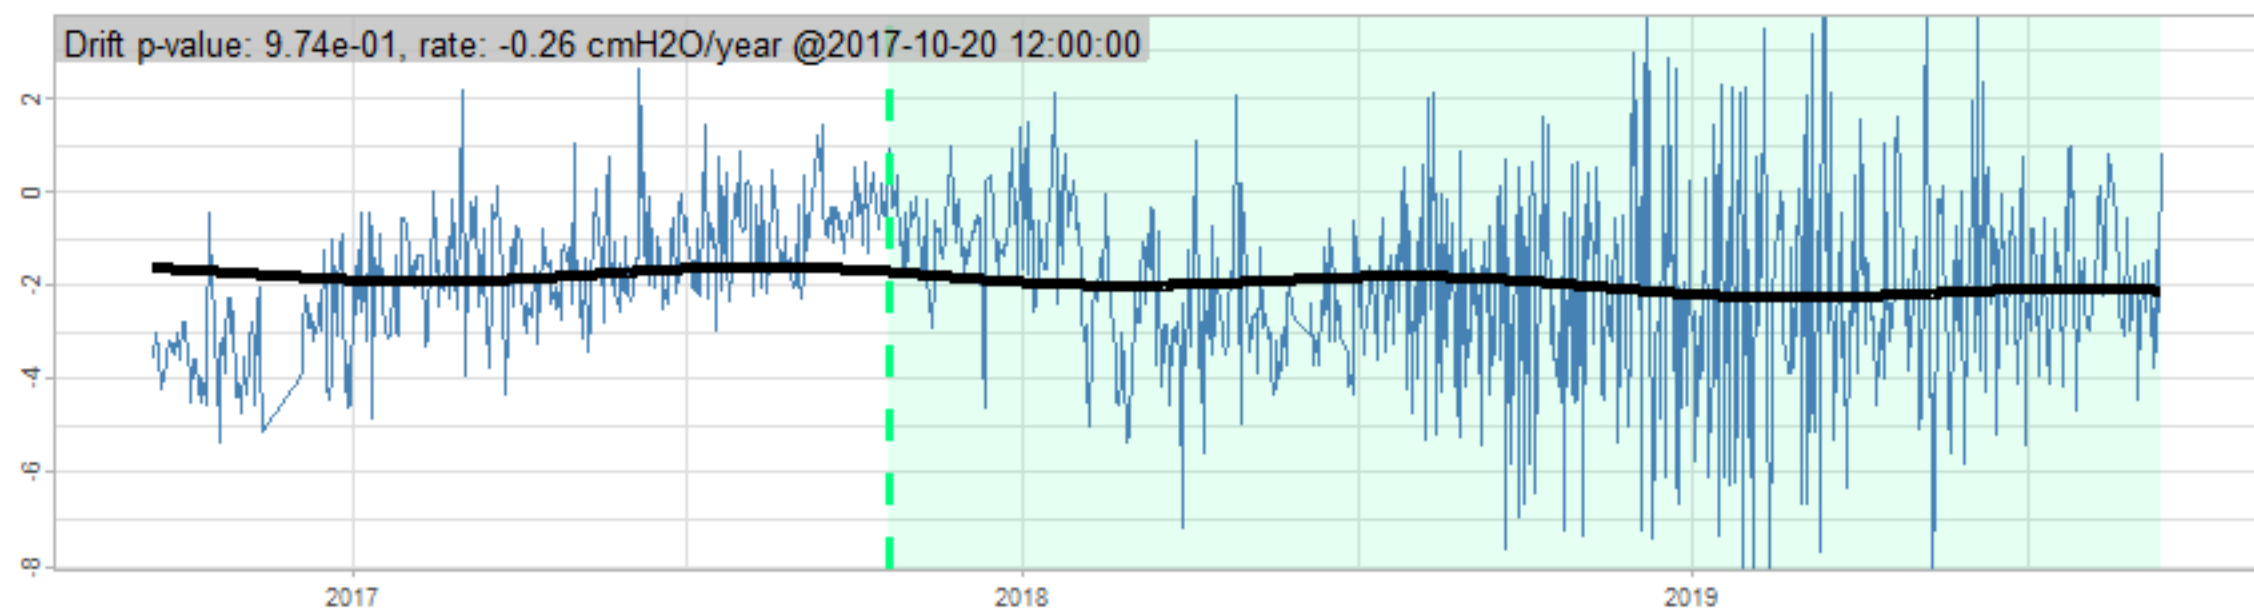

Drift p-value: 1.91e-03, rate: -3.19 cmH2O/year @2017-03-16 12:00:00

Drift p-value: 8.12e-01, rate: 103.00 cmH2O/year @2019-09-19

Drift p-value: 8.09e-01, rate: 1.77 cmH2O/year @2019-01-08 12:00:00

Drift p-value: 9.47e-01, rate: -93.94 cmH2O/year @2019-09-06 12:00:00

BAOL500X_B_0029B - v0.01

BAOL503X_B_009C1 - v0.01

BAOL517X_B_0055C - v0.01

BAOL518X_B_B2129 - v0.01

Drift p-value: 6.83e-01, rate: 0.48 cmH2O/year @2016-09-18 12:00:00

Drift p-value: $7.37e-02$, rate: -2062.73 cmH₂O/year @2020-02-03 12:00:00

Drift p-value: 7.29e-01, rate: 0.41 cmH2O/year @2016-08-30 12:00:00

Drift p-value: 6.50e-01, rate: 0.21 cmH2O/year @2016-09-23 12:00:00

Drift p-value: 7.98e-01, rate: 98.17 cmH2O/year @2019-11-01

BAOL547X_B_B2137 - v0.01

BAOL548X_B_0055B - v0.01

Drift p-value: 9.22e-01, rate: 0.67 cmH2O/year @2014-12-13

Drift p-value: 8.57e-01, rate: 164.61 cmH2O/year @2017-12-22 12:00:00

BAOL550X_B_B2136 - v0.01

BAOL551X_B_B2135 - v0.01