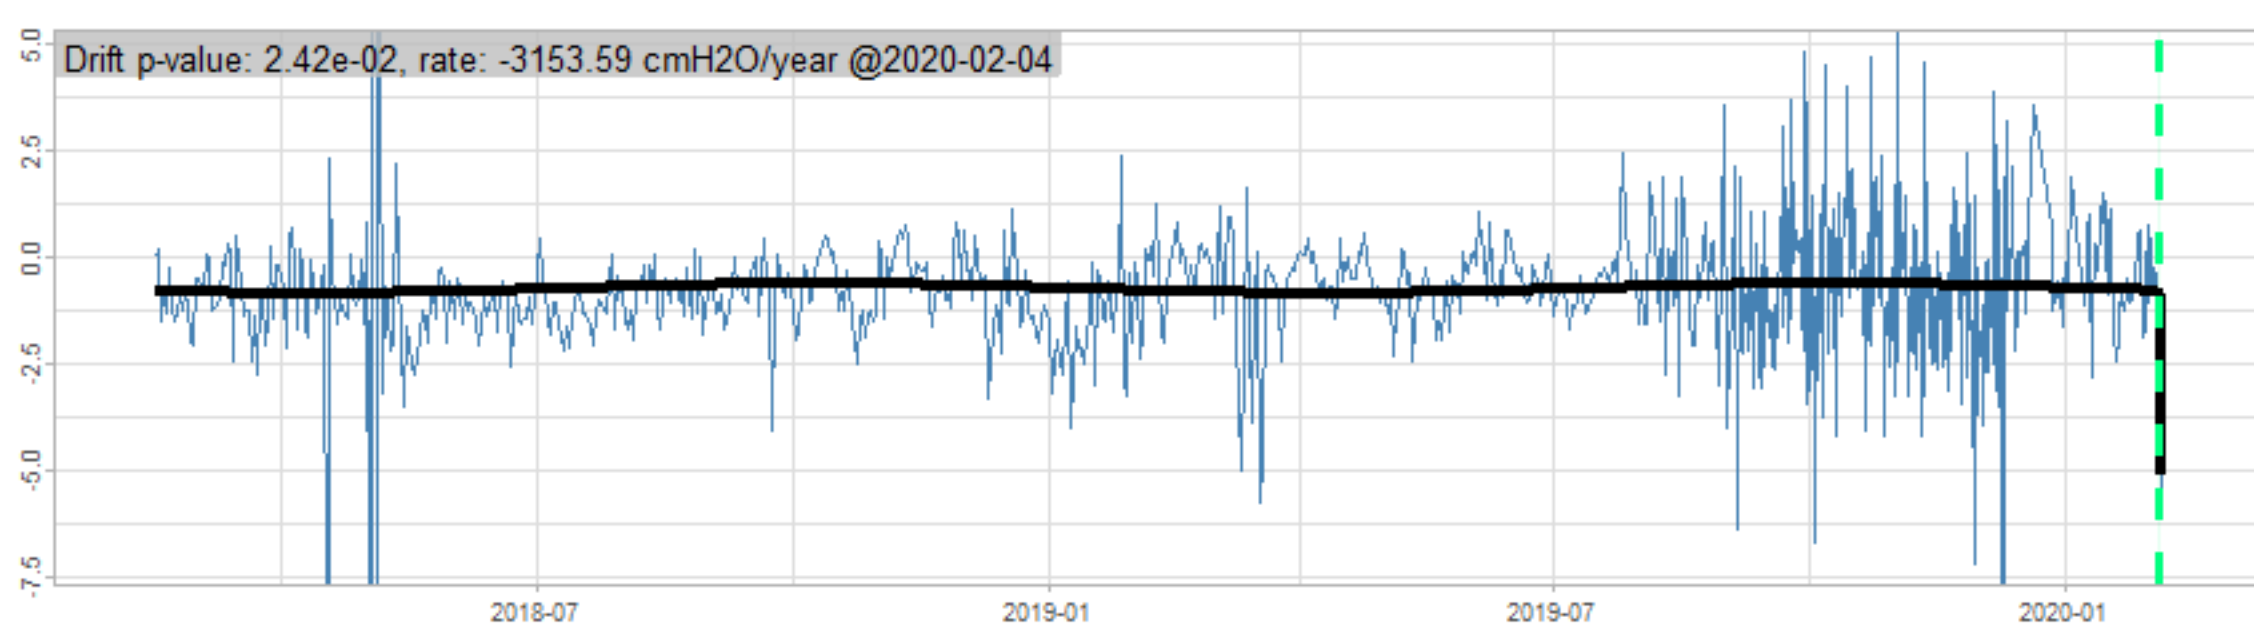

Drift p-value: 1.91e-03, rate: -3.19 cmH2O/year @2017-03-16 12:00:00

Drift p-value: 8.12e-01, rate: 103.00 cmH2O/year @2019-09-19

Drift p-value: 8.09e-01, rate: 1.77 cmH2O/year @2019-01-08 12:00:00

Drift p-value: 9.47e-01, rate: -93.94 cmH2O/year @2019-09-06 12:00:00

BAOL500X_B_0029B - v0.01

BAOL503X_B_009C1 - v0.01

BAOL517X_B_0055C - v0.01

BAOL518X_B_B2129 - v0.01

Drift p-value: 6.83e-01, rate: 0.48 cmH2O/year @2016-09-18 12:00:00

Drift p-value: $7.37e-02$, rate: -2062.73 cmH₂O/year @2020-02-03 12:00:00

Drift p-value: 7.29e-01, rate: 0.41 cmH2O/year @2016-08-30 12:00:00

Drift p-value: 6.50e-01, rate: 0.21 cmH2O/year @2016-09-23 12:00:00

Drift p-value: 7.98e-01, rate: 98.17 cmH2O/year @2019-11-01

BAOL547X_B_B2137 - v0.01

BAOL548X_B_0055B - v0.01

Drift p-value: 9.22e-01, rate: 0.67 cmH2O/year @2014-12-13

Drift p-value: 8.57e-01, rate: 164.61 cmH2O/year @2017-12-22 12:00:00

BAOL550X_B_B2136 - v0.01

BAOL551X_B_B2135 - v0.01