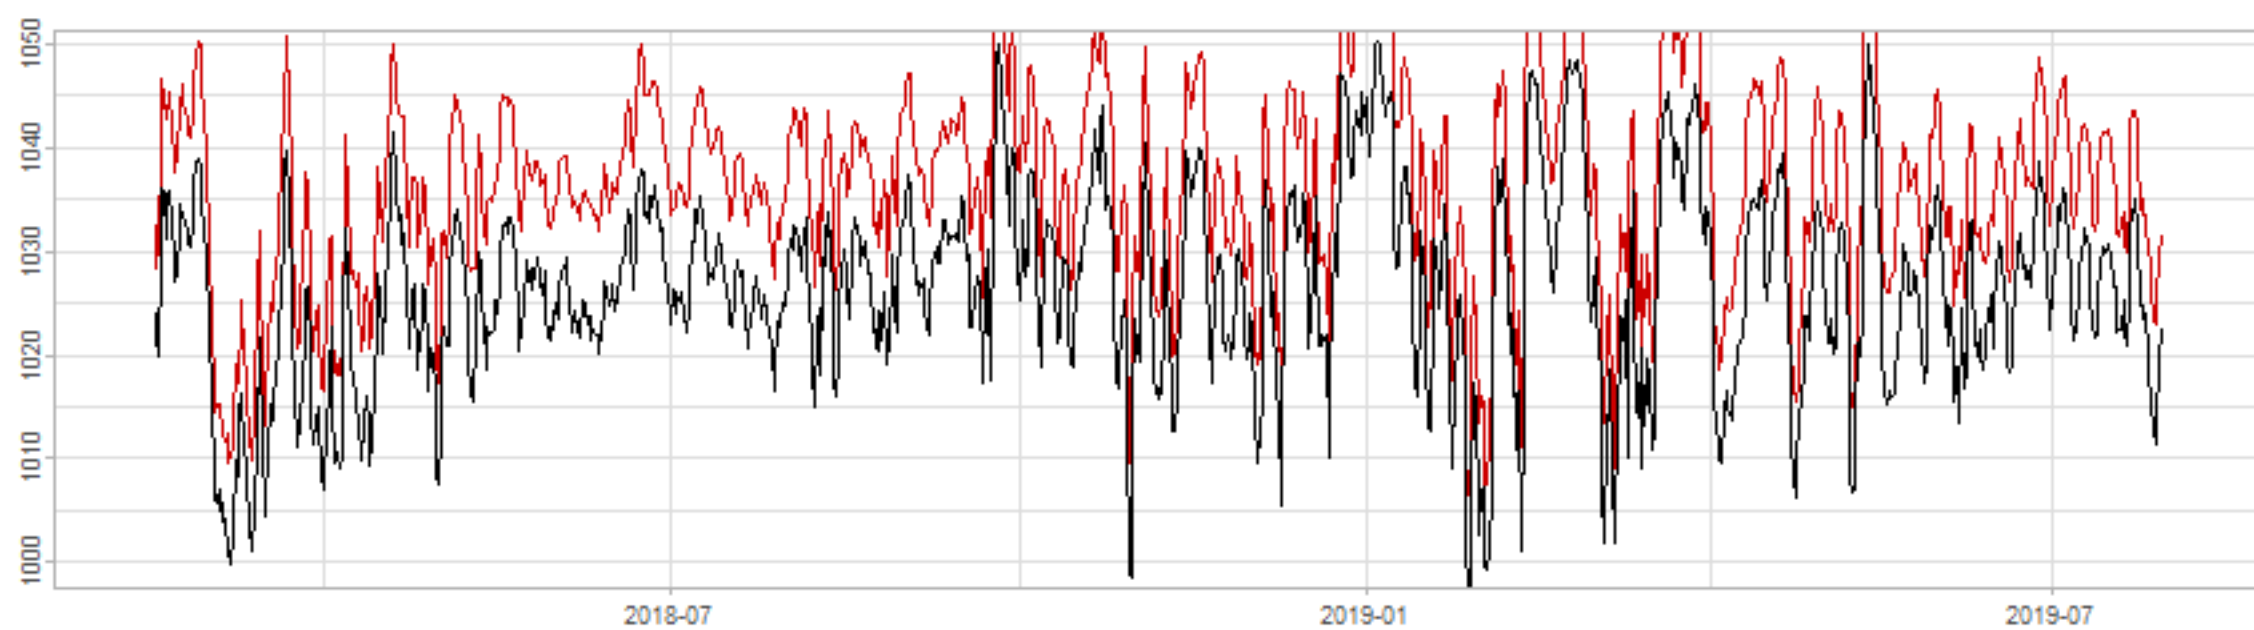

Drift p-value: 1.91e-03, rate: -3.19 cmH2O/year @2017-03-16 12:00:00

Drift p-value: 8.12e-01, rate: 103.00 cmH2O/year @2019-09-19

Drift p-value: 8.09e-01, rate: 1.77 cmH2O/year @2019-01-08 12:00:00

Drift p-value: 9.47e-01, rate: -93.94 cmH2O/year @2019-09-06 12:00:00

BAOL500X_B_0029B - v0.01

BAOL503X_B_009C1 - v0.01

BAOL517X_B_0055C - v0.01

BAOL518X_B_B2129 - v0.01

Drift p-value: 6.83e-01, rate: 0.48 cmH2O/year @2016-09-18 12:00:00

Drift p-value: $7.37e-02$, rate: -2062.73 cmH₂O/year @2020-02-03 12:00:00

Drift p-value: 7.29e-01, rate: 0.41 cmH2O/year @2016-08-30 12:00:00

Drift p-value: 6.50e-01, rate: 0.21 cmH2O/year @2016-09-23 12:00:00

Drift p-value: 7.98e-01, rate: 98.17 cmH2O/year @2019-11-01

BAOL547X_B_B2137 - v0.01

BAOL548X_B_0055B - v0.01

Drift p-value: 9.22e-01, rate: 0.67 cmH2O/year @2014-12-13

Drift p-value: 8.57e-01, rate: 164.61 cmH2O/year @2017-12-22 12:00:00

BAOL550X_B_B2136 - v0.01

BAOL551X_B_B2135 - v0.01