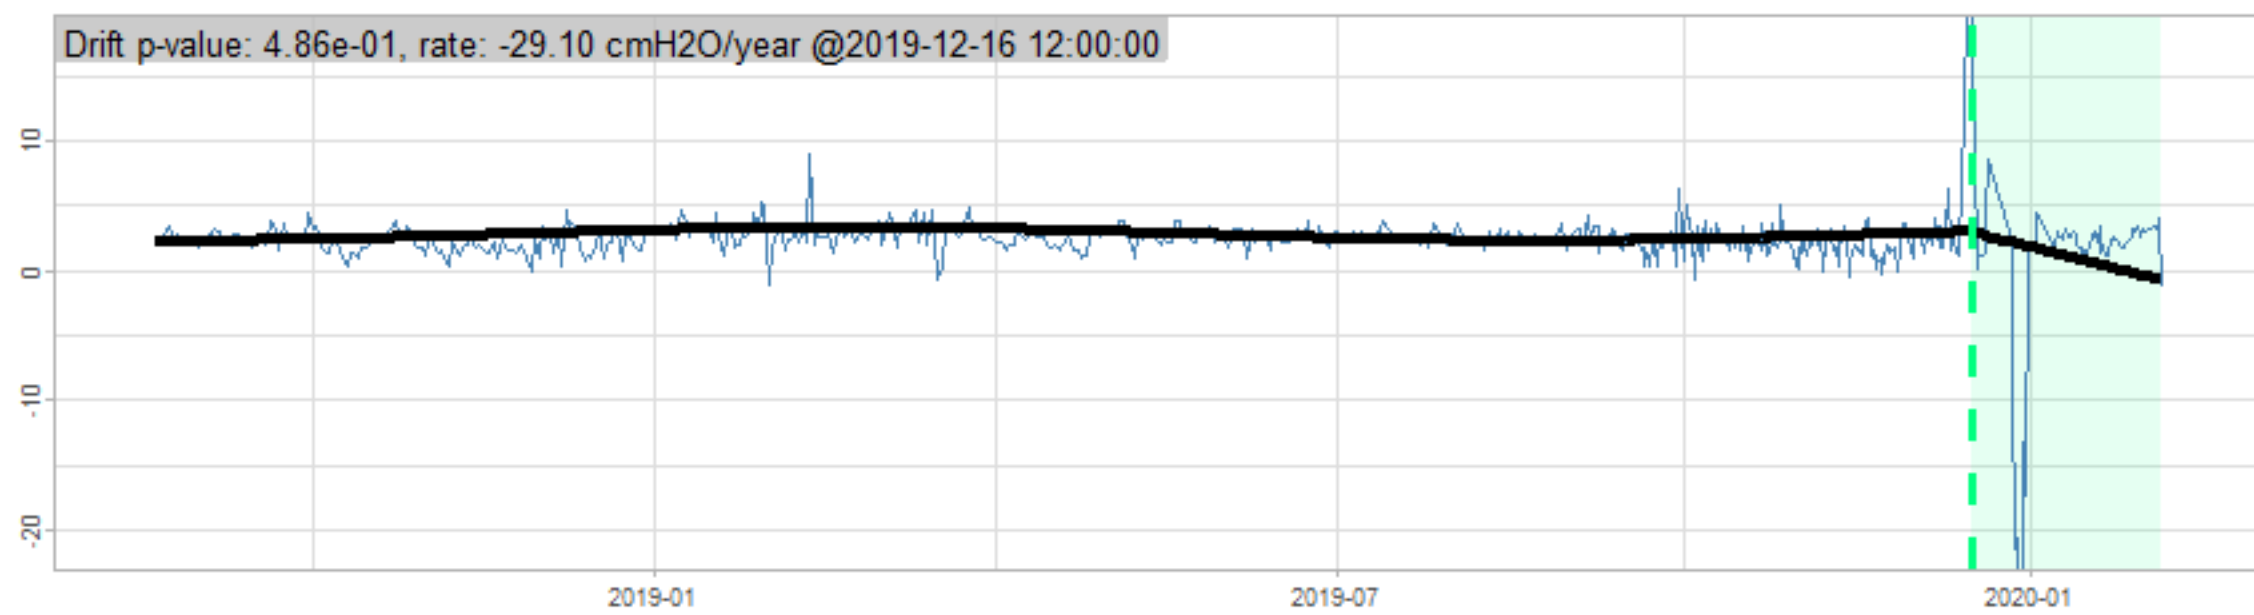

Drift p-value: 1.91e-03, rate: -3.19 cmH2O/year @2017-03-16 12:00:00

Drift p-value: 8.12e-01, rate: 103.00 cmH2O/year @2019-09-19

Drift p-value: 8.09e-01, rate: 1.77 cmH2O/year @2019-01-08 12:00:00

Drift p-value: 9.47e-01, rate: -93.94 cmH2O/year @2019-09-06 12:00:00

BAOL500X_B_0029B - v0.01

BAOL503X_B_009C1 - v0.01

BAOL517X_B_0055C - v0.01

BAOL518X_B_B2129 - v0.01

Drift p-value: 6.83e-01, rate: 0.48 cmH2O/year @2016-09-18 12:00:00

Drift p-value: $7.37e-02$, rate: -2062.73 cmH₂O/year @2020-02-03 12:00:00

Drift p-value: 7.29e-01, rate: 0.41 cmH2O/year @2016-08-30 12:00:00

Drift p-value: 6.50e-01, rate: 0.21 cmH2O/year @2016-09-23 12:00:00

Drift p-value: 7.98e-01, rate: 98.17 cmH2O/year @2019-11-01

BAOL547X_B_B2137 - v0.01

BAOL548X_B_0055B - v0.01

Drift p-value: 9.22e-01, rate: 0.67 cmH2O/year @2014-12-13

Drift p-value: 8.57e-01, rate: 164.61 cmH2O/year @2017-12-22 12:00:00

BAOL550X_B_B2136 - v0.01

BAOL551X_B_B2135 - v0.01