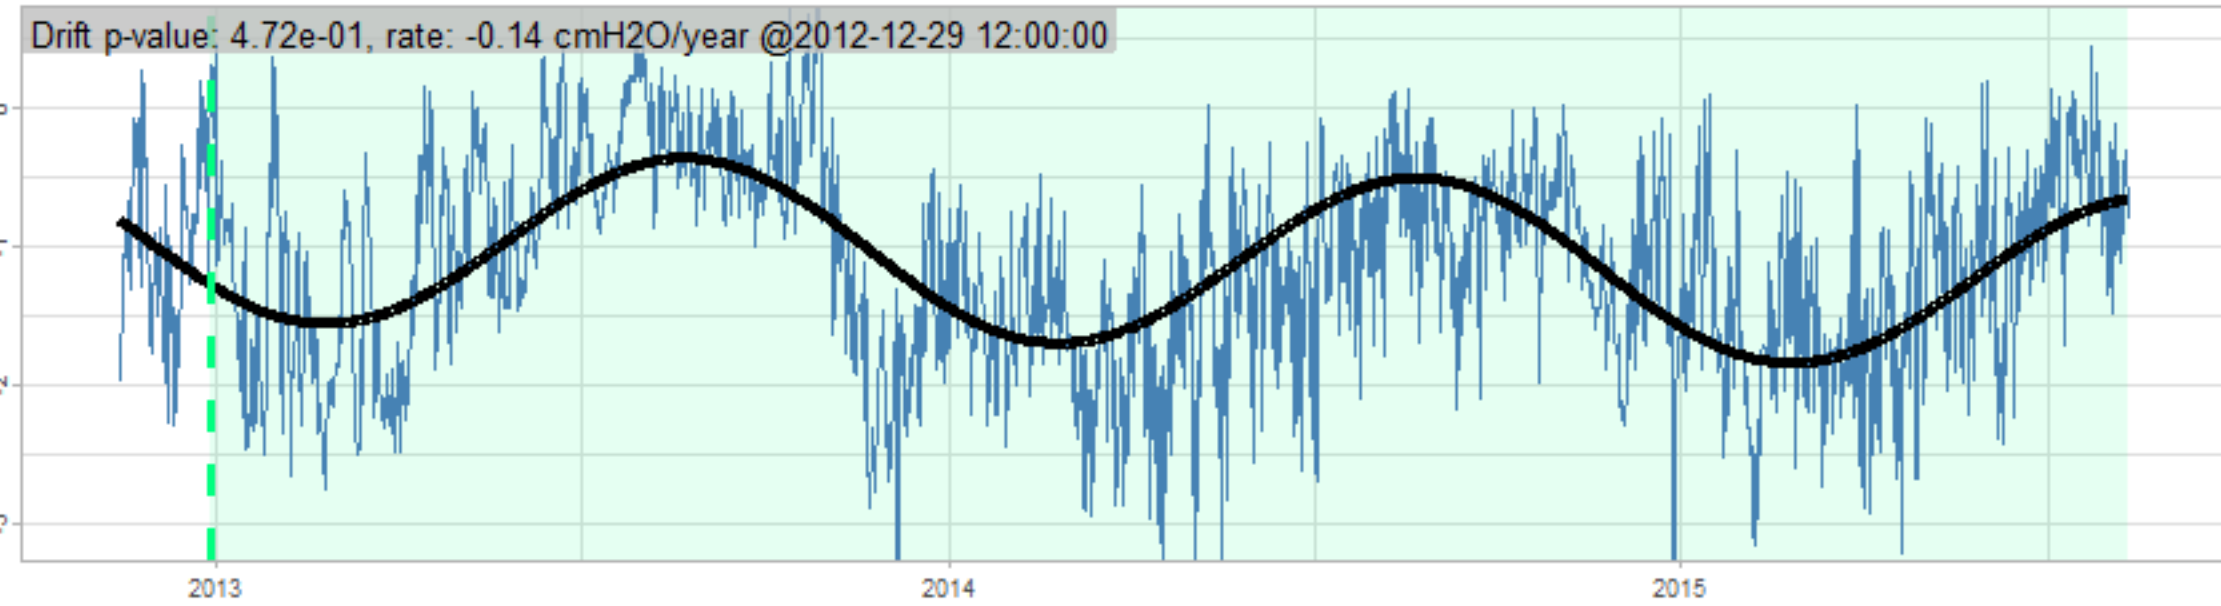

Drift p-value: 1.91e-03, rate: -3.19 cmH2O/year @2017-03-16 12:00:00

Drift p-value: 8.12e-01, rate: 103.00 cmH2O/year @2019-09-19

Drift p-value: 8.09e-01, rate: 1.77 cmH2O/year @2019-01-08 12:00:00

Drift p-value: 9.47e-01, rate: -93.94 cmH2O/year @2019-09-06 12:00:00

BAOL500X_B_0029B - v0.01

BAOL503X_B_009C1 - v0.01

BAOL517X_B_0055C - v0.01

BAOL518X_B_B2129 - v0.01

Drift p-value: 6.83e-01, rate: 0.48 cmH2O/year @2016-09-18 12:00:00

Drift p-value: $7.37e-02$, rate: -2062.73 cmH₂O/year @2020-02-03 12:00:00

Drift p-value: 7.29e-01, rate: 0.41 cmH2O/year @2016-08-30 12:00:00

Drift p-value: 6.50e-01, rate: 0.21 cmH2O/year @2016-09-23 12:00:00

Drift p-value: 7.98e-01, rate: 98.17 cmH2O/year @2019-11-01

BAOL547X_B_B2137 - v0.01

BAOL548X_B_0055B - v0.01

Drift p-value: 9.22e-01, rate: 0.67 cmH2O/year @2014-12-13

Drift p-value: 8.57e-01, rate: 164.61 cmH2O/year @2017-12-22 12:00:00

BAOL550X_B_B2136 - v0.01

BAOL551X_B_B2135 - v0.01