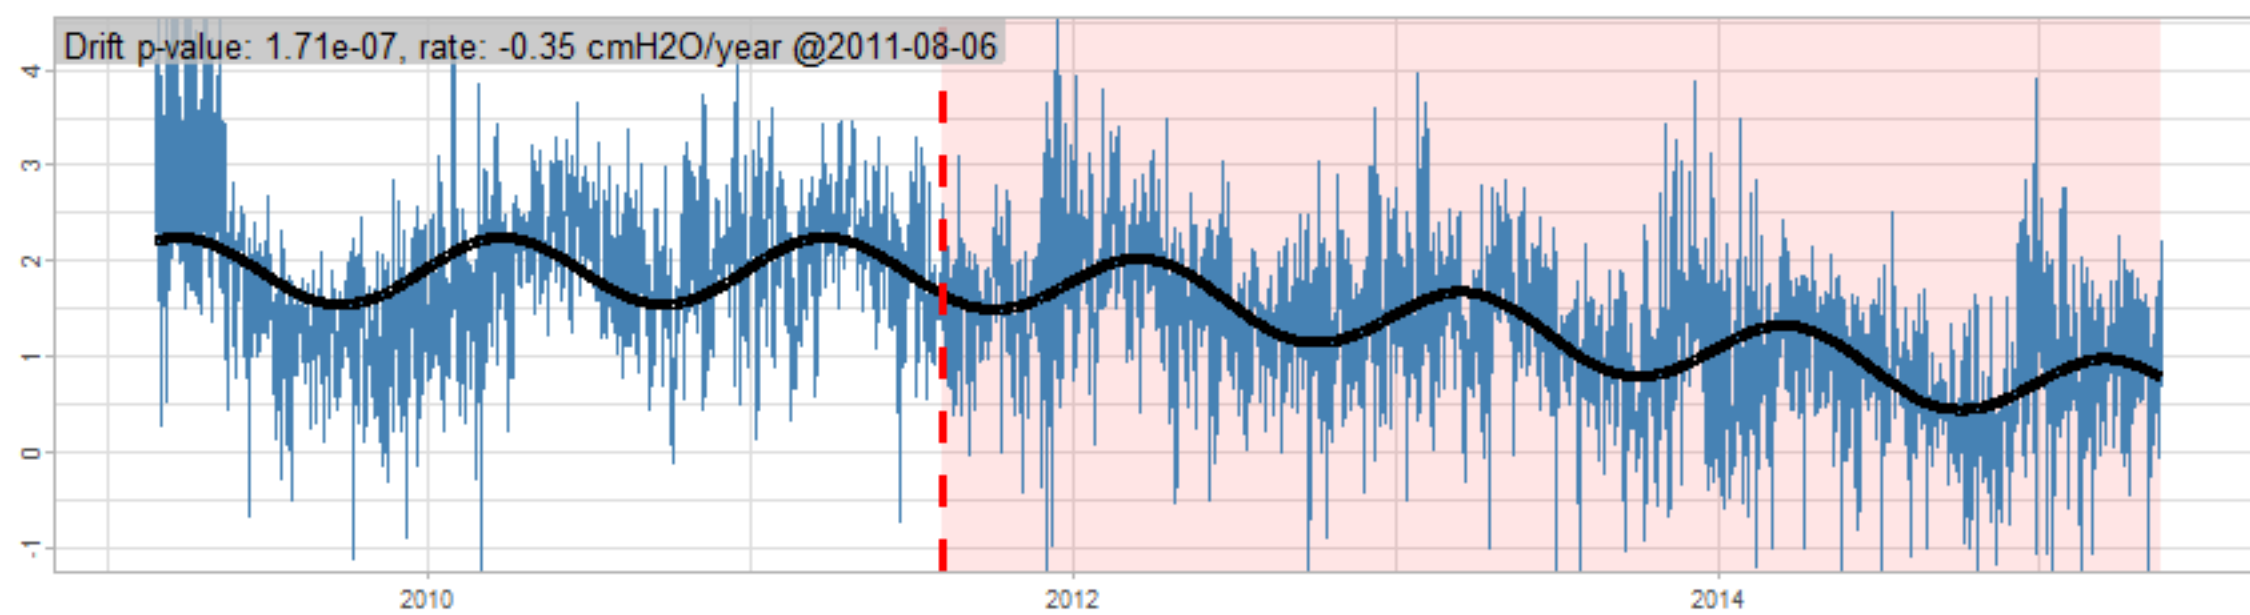

Drift p-value: 1.91e-03, rate: -3.19 cmH2O/year @2017-03-16 12:00:00

Drift p-value: 8.12e-01, rate: 103.00 cmH2O/year @2019-09-19

Drift p-value: 8.09e-01, rate: 1.77 cmH2O/year @2019-01-08 12:00:00

Drift p-value: 9.47e-01, rate: -93.94 cmH2O/year @2019-09-06 12:00:00

BAOL500X_B_0029B - v0.01

BAOL503X_B_009C1 - v0.01

BAOL517X_B_0055C - v0.01

BAOL518X_B_B2129 - v0.01

Drift p-value: 6.83e-01, rate: 0.48 cmH2O/year @2016-09-18 12:00:00

Drift p-value: $7.37e-02$, rate: -2062.73 cmH₂O/year @2020-02-03 12:00:00

Drift p-value: 7.29e-01, rate: 0.41 cmH2O/year @2016-08-30 12:00:00

Drift p-value: 6.50e-01, rate: 0.21 cmH2O/year @2016-09-23 12:00:00

Drift p-value: 7.98e-01, rate: 98.17 cmH2O/year @2019-11-01

BAOL547X_B_B2137 - v0.01

BAOL548X_B_0055B - v0.01

Drift p-value: 9.22e-01, rate: 0.67 cmH2O/year @2014-12-13

Drift p-value: 8.57e-01, rate: 164.61 cmH2O/year @2017-12-22 12:00:00

BAOL550X_B_B2136 - v0.01

BAOL551X_B_B2135 - v0.01