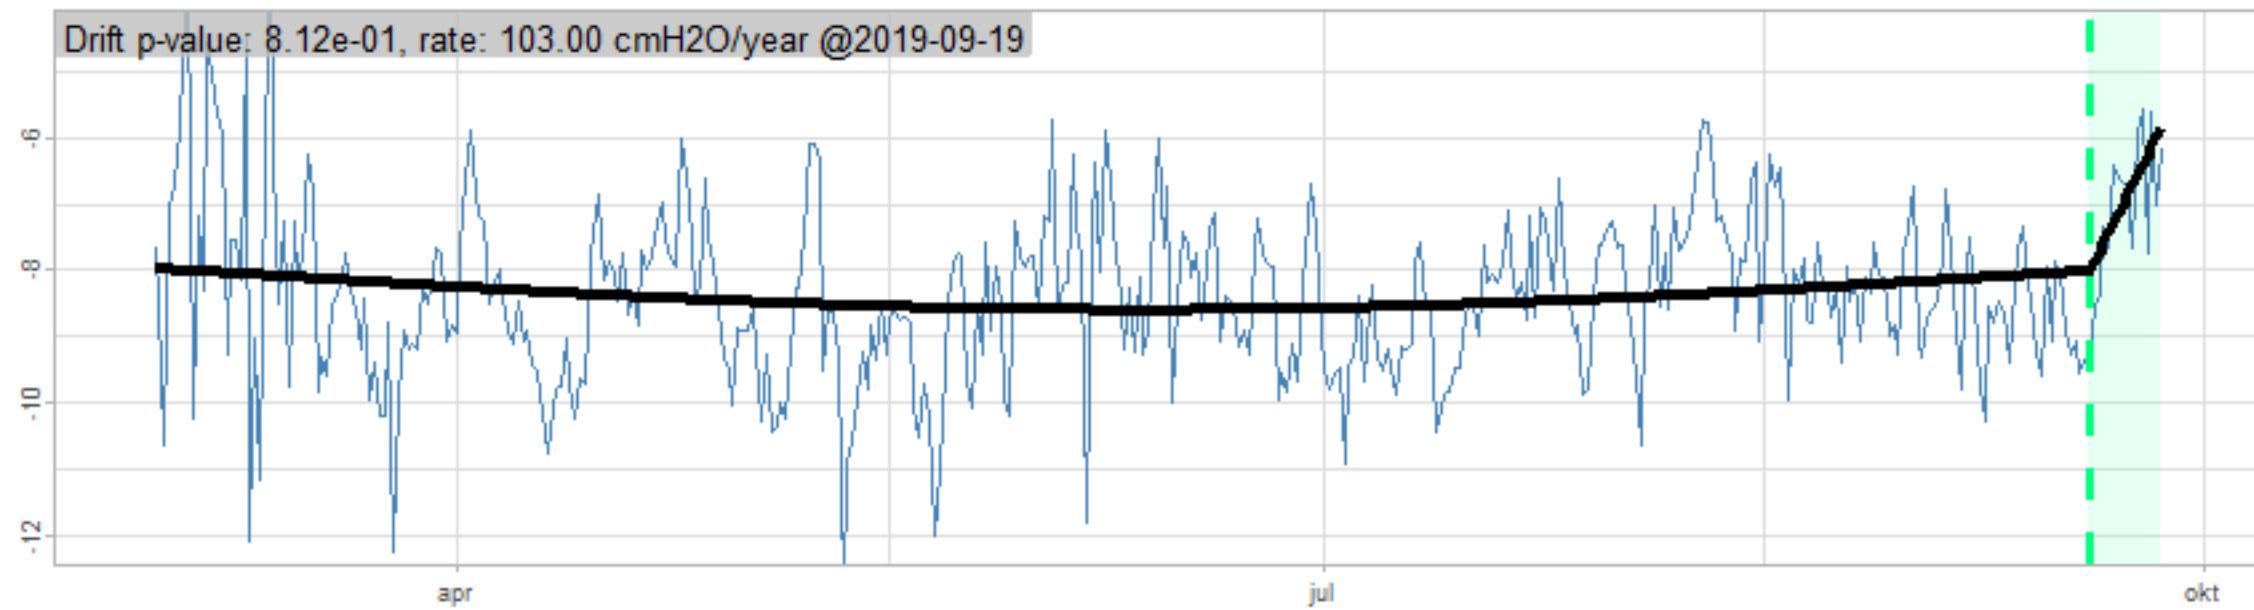

Drift p-value: 1.91e-03, rate: -3.19 cmH2O/year @2017-03-16 12:00:00

Drift p-value: 8.12e-01, rate: 103.00 cmH2O/year @2019-09-19

Drift p-value: 8.09e-01, rate: 1.77 cmH2O/year @2019-01-08 12:00:00

Drift p-value: 9.47e-01, rate: -93.94 cmH2O/year @2019-09-06 12:00:00

BAOL500X_B_0029B - v0.01

BAOL503X_B_009C1 - v0.01

BAOL517X_B_0055C - v0.01

BAOL518X_B_B2129 - v0.01

Drift p-value: 6.83e-01, rate: 0.48 cmH2O/year @2016-09-18 12:00:00

Drift p-value: $7.37e-02$, rate: -2062.73 cmH₂O/year @2020-02-03 12:00:00

Drift p-value: 7.29e-01, rate: 0.41 cmH2O/year @2016-08-30 12:00:00

Drift p-value: 6.50e-01, rate: 0.21 cmH2O/year @2016-09-23 12:00:00

Drift p-value: 7.98e-01, rate: 98.17 cmH2O/year @2019-11-01

BAOL547X_B_B2137 - v0.01

BAOL548X_B_0055B - v0.01

Drift p-value: 9.22e-01, rate: 0.67 cmH2O/year @2014-12-13

Drift p-value: 8.57e-01, rate: 164.61 cmH2O/year @2017-12-22 12:00:00

BAOL550X_B_B2136 - v0.01

BAOL551X_B_B2135 - v0.01