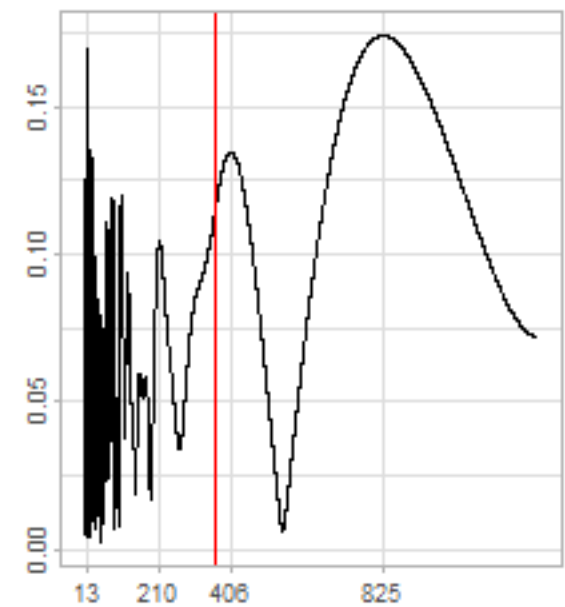

Drift p-value: 1.91e-03, rate: -3.19 cmH2O/year @2017-03-16 12:00:00

Drift p-value: 8.12e-01, rate: 103.00 cmH2O/year @2019-09-19

Drift p-value: 8.09e-01, rate: 1.77 cmH2O/year @2019-01-08 12:00:00

Drift p-value: 9.47e-01, rate: -93.94 cmH2O/year @2019-09-06 12:00:00

BAOL500X_B_0029B - v0.01

BAOL503X_B_009C1 - v0.01

BAOL517X_B_0055C - v0.01

BAOL518X_B_B2129 - v0.01

Drift p-value: 6.83e-01, rate: 0.48 cmH2O/year @2016-09-18 12:00:00

Drift p-value: $7.37e-02$, rate: -2062.73 cmH₂O/year @2020-02-03 12:00:00

Drift p-value: 7.29e-01, rate: 0.41 cmH2O/year @2016-08-30 12:00:00

Drift p-value: 6.50e-01, rate: 0.21 cmH2O/year @2016-09-23 12:00:00

Drift p-value: 7.98e-01, rate: 98.17 cmH2O/year @2019-11-01

BAOL547X_B_B2137 - v0.01

BAOL548X_B_0055B - v0.01

Drift p-value: 9.22e-01, rate: 0.67 cmH2O/year @2014-12-13

Drift p-value: 8.57e-01, rate: 164.61 cmH2O/year @2017-12-22 12:00:00

BAOL550X_B_B2136 - v0.01

BAOL551X_B_B2135 - v0.01