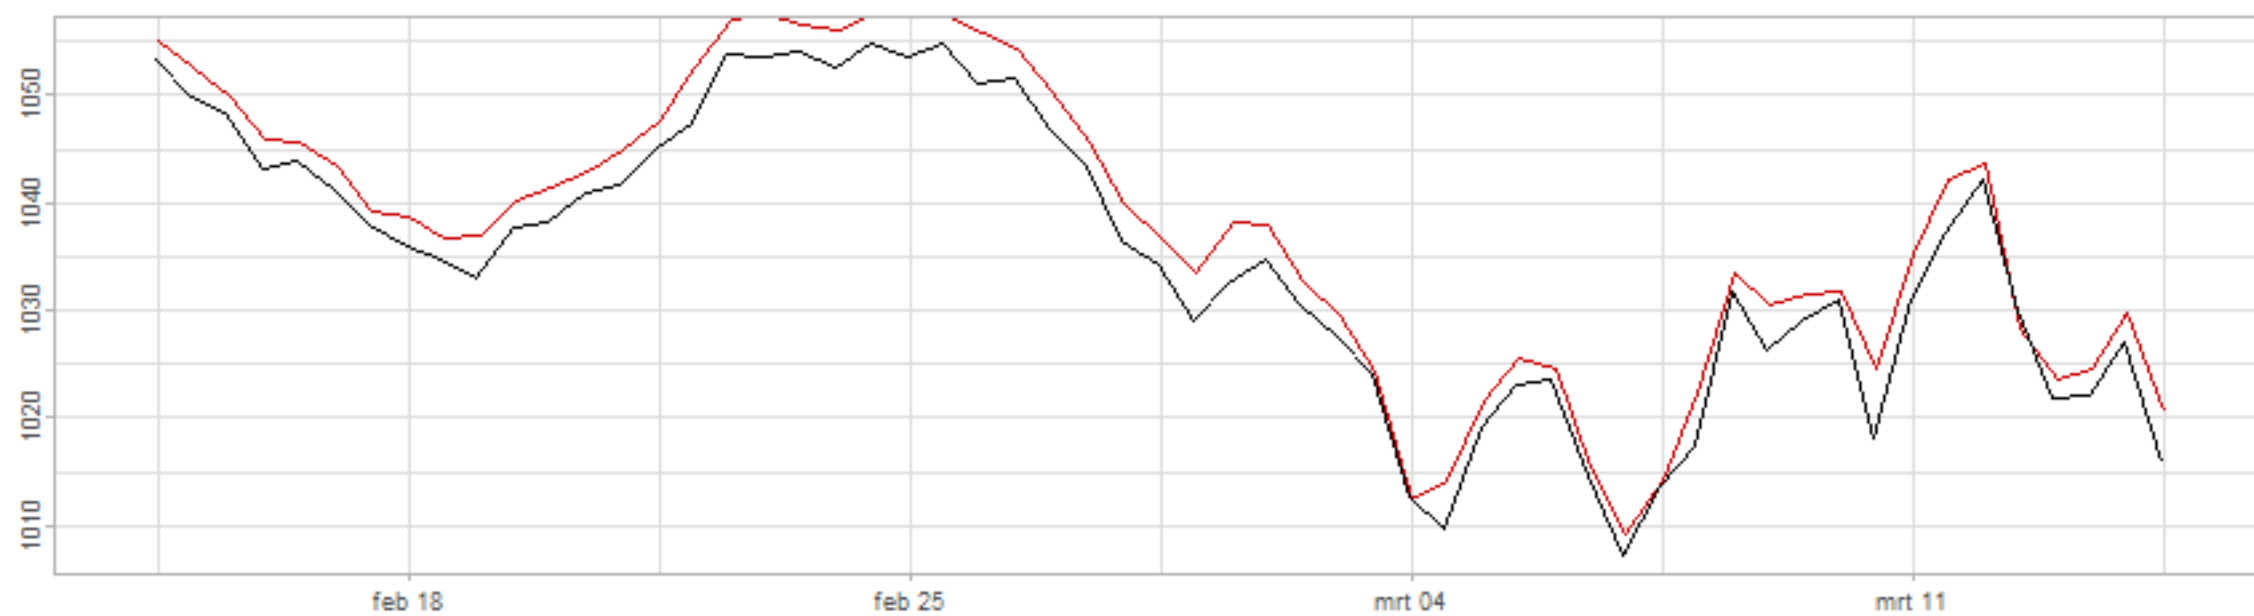

Drift p-value: 1.91e-03, rate: -3.19 cmH2O/year @2017-03-16 12:00:00

Drift p-value: 8.12e-01, rate: 103.00 cmH2O/year @2019-09-19

Drift p-value: 8.09e-01, rate: 1.77 cmH2O/year @2019-01-08 12:00:00

Drift p-value: 9.47e-01, rate: -93.94 cmH2O/year @2019-09-06 12:00:00

BAOL500X_B_0029B - v0.01

BAOL503X_B_009C1 - v0.01

BAOL517X_B_0055C - v0.01

BAOL518X_B_B2129 - v0.01

Drift p-value: 6.83e-01, rate: 0.48 cmH2O/year @2016-09-18 12:00:00

Drift p-value: $7.37e-02$, rate: -2062.73 cmH₂O/year @2020-02-03 12:00:00

Drift p-value: 7.29e-01, rate: 0.41 cmH2O/year @2016-08-30 12:00:00

Drift p-value: 6.50e-01, rate: 0.21 cmH2O/year @2016-09-23 12:00:00

Drift p-value: 7.98e-01, rate: 98.17 cmH2O/year @2019-11-01

BAOL547X_B_B2137 - v0.01

BAOL548X_B_0055B - v0.01

Drift p-value: 9.22e-01, rate: 0.67 cmH2O/year @2014-12-13

Drift p-value: 8.57e-01, rate: 164.61 cmH2O/year @2017-12-22 12:00:00

BAOL550X_B_B2136 - v0.01

BAOL551X_B_B2135 - v0.01