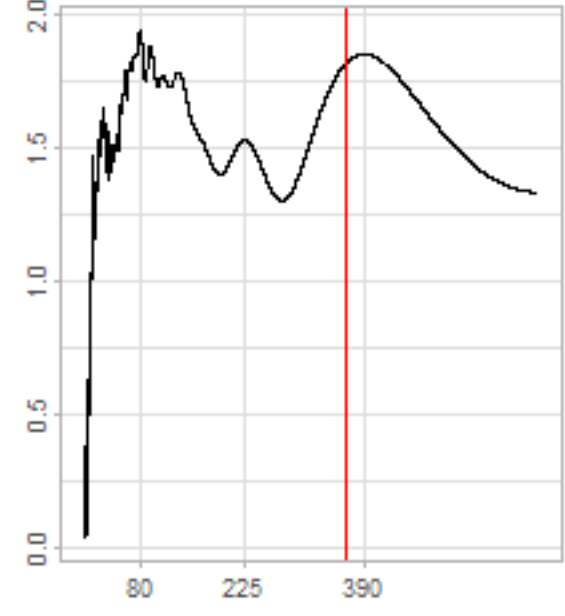

Drift p-value: 1.91e-03, rate: -3.19 cmH2O/year @2017-03-16 12:00:00

Drift p-value: 8.12e-01, rate: 103.00 cmH2O/year @2019-09-19

Drift p-value: 8.09e-01, rate: 1.77 cmH2O/year @2019-01-08 12:00:00

Drift p-value: 9.47e-01, rate: -93.94 cmH2O/year @2019-09-06 12:00:00

BAOL500X_B_0029B - v0.01

BAOL503X_B_009C1 - v0.01

BAOL517X_B_0055C - v0.01

BAOL518X_B_B2129 - v0.01

Drift p-value: 6.83e-01, rate: 0.48 cmH2O/year @2016-09-18 12:00:00

Drift p-value: $7.37e-02$, rate: -2062.73 cmH₂O/year @2020-02-03 12:00:00

Drift p-value: 7.29e-01, rate: 0.41 cmH2O/year @2016-08-30 12:00:00

Drift p-value: 6.50e-01, rate: 0.21 cmH2O/year @2016-09-23 12:00:00

Drift p-value: 7.98e-01, rate: 98.17 cmH2O/year @2019-11-01

BAOL547X_B_B2137 - v0.01

BAOL548X_B_0055B - v0.01

Drift p-value: 9.22e-01, rate: 0.67 cmH2O/year @2014-12-13

Drift p-value: 8.57e-01, rate: 164.61 cmH2O/year @2017-12-22 12:00:00

BAOL550X_B_B2136 - v0.01

BAOL551X_B_B2135 - v0.01