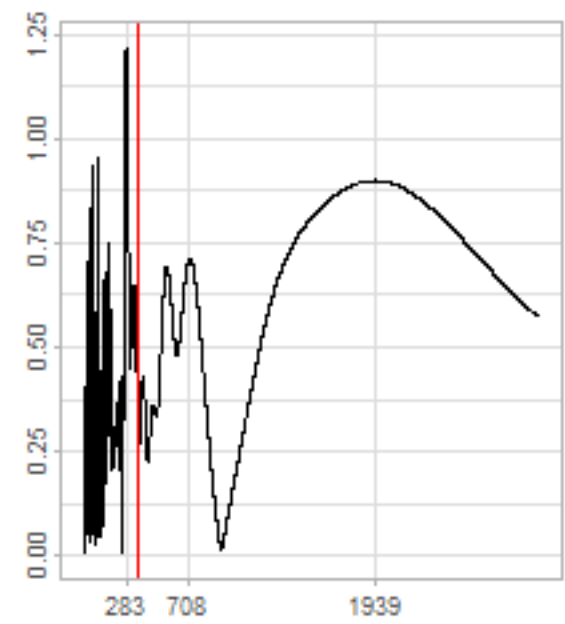

Drift p-value: 1.91e-03, rate: -3.19 cmH2O/year @2017-03-16 12:00:00

Drift p-value: 8.12e-01, rate: 103.00 cmH2O/year @2019-09-19

Drift p-value: 8.09e-01, rate: 1.77 cmH2O/year @2019-01-08 12:00:00

Drift p-value: 9.47e-01, rate: -93.94 cmH2O/year @2019-09-06 12:00:00

BAOL500X_B_0029B - v0.01

BAOL503X_B_009C1 - v0.01

BAOL517X_B_0055C - v0.01

BAOL518X_B_B2129 - v0.01

Drift p-value: 6.83e-01, rate: 0.48 cmH2O/year @2016-09-18 12:00:00

Drift p-value: $7.37e-02$, rate: -2062.73 cmH₂O/year @2020-02-03 12:00:00

Drift p-value: 7.29e-01, rate: 0.41 cmH2O/year @2016-08-30 12:00:00

Drift p-value: 6.50e-01, rate: 0.21 cmH2O/year @2016-09-23 12:00:00

Drift p-value: 7.98e-01, rate: 98.17 cmH2O/year @2019-11-01

BAOL547X_B_B2137 - v0.01

BAOL548X_B_0055B - v0.01

Drift p-value: 9.22e-01, rate: 0.67 cmH2O/year @2014-12-13

Drift p-value: 8.57e-01, rate: 164.61 cmH2O/year @2017-12-22 12:00:00

BAOL550X_B_B2136 - v0.01

BAOL551X_B_B2135 - v0.01