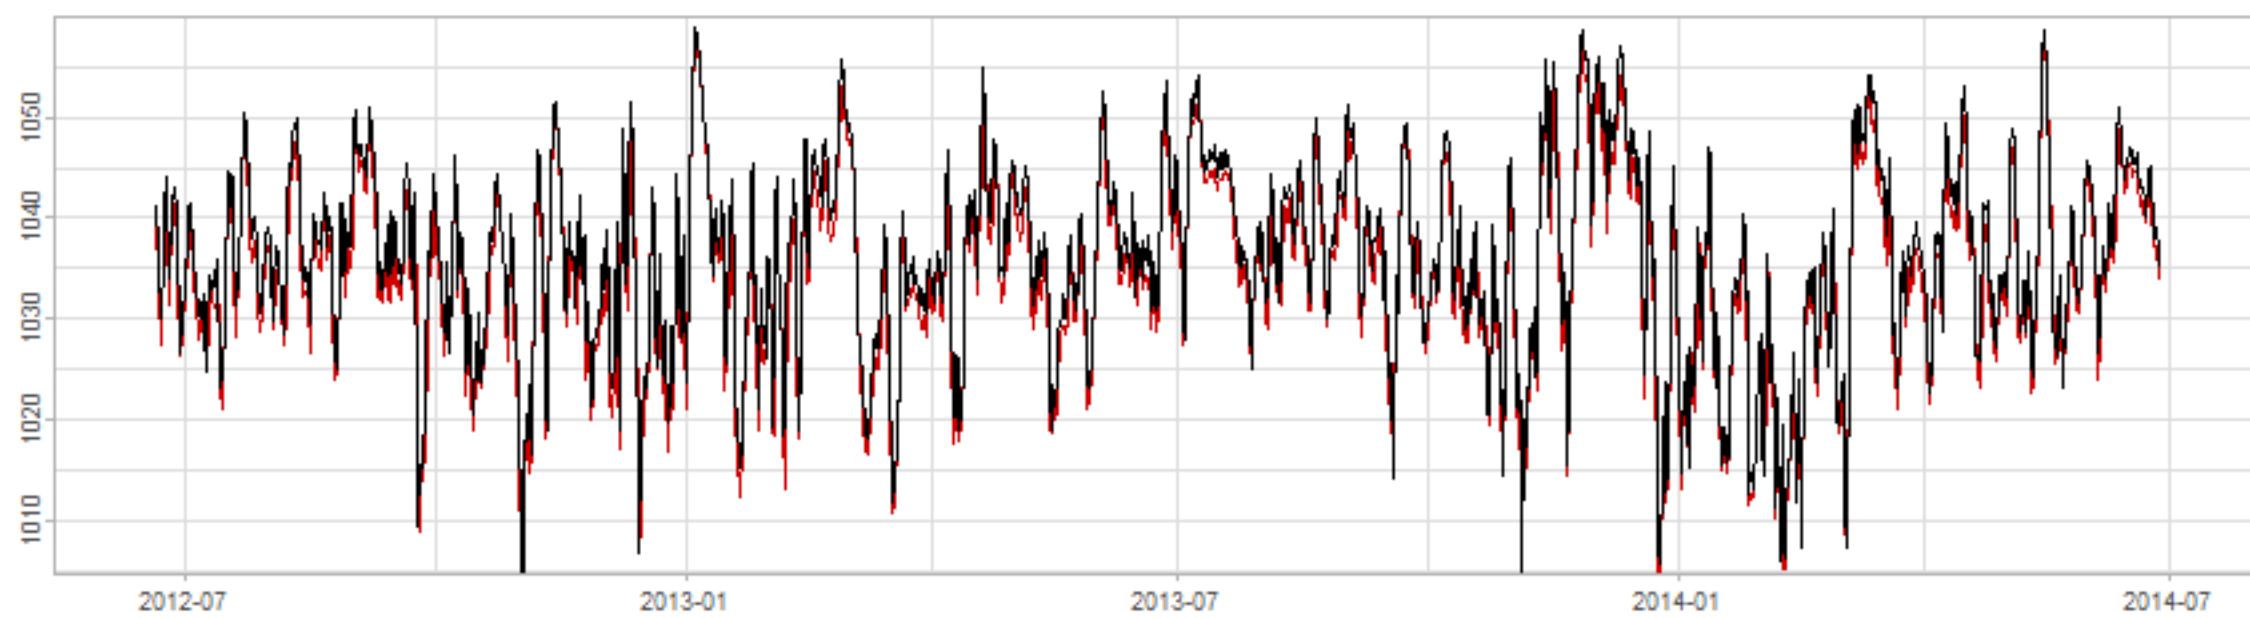

Drift p-value: 1.91e-03, rate: -3.19 cmH2O/year @2017-03-16 12:00:00

Drift p-value: 8.12e-01, rate: 103.00 cmH2O/year @2019-09-19

Drift p-value: 8.09e-01, rate: 1.77 cmH2O/year @2019-01-08 12:00:00

Drift p-value: 9.47e-01, rate: -93.94 cmH2O/year @2019-09-06 12:00:00

BAOL500X_B_0029B - v0.01

BAOL503X_B_009C1 - v0.01

BAOL517X_B_0055C - v0.01

BAOL518X_B_B2129 - v0.01

Drift p-value: 6.83e-01, rate: 0.48 cmH2O/year @2016-09-18 12:00:00

Drift p-value: $7.37e-02$, rate: -2062.73 cmH₂O/year @2020-02-03 12:00:00

Drift p-value: 7.29e-01, rate: 0.41 cmH2O/year @2016-08-30 12:00:00

Drift p-value: 6.50e-01, rate: 0.21 cmH2O/year @2016-09-23 12:00:00

Drift p-value: 7.98e-01, rate: 98.17 cmH2O/year @2019-11-01

BAOL547X_B_B2137 - v0.01