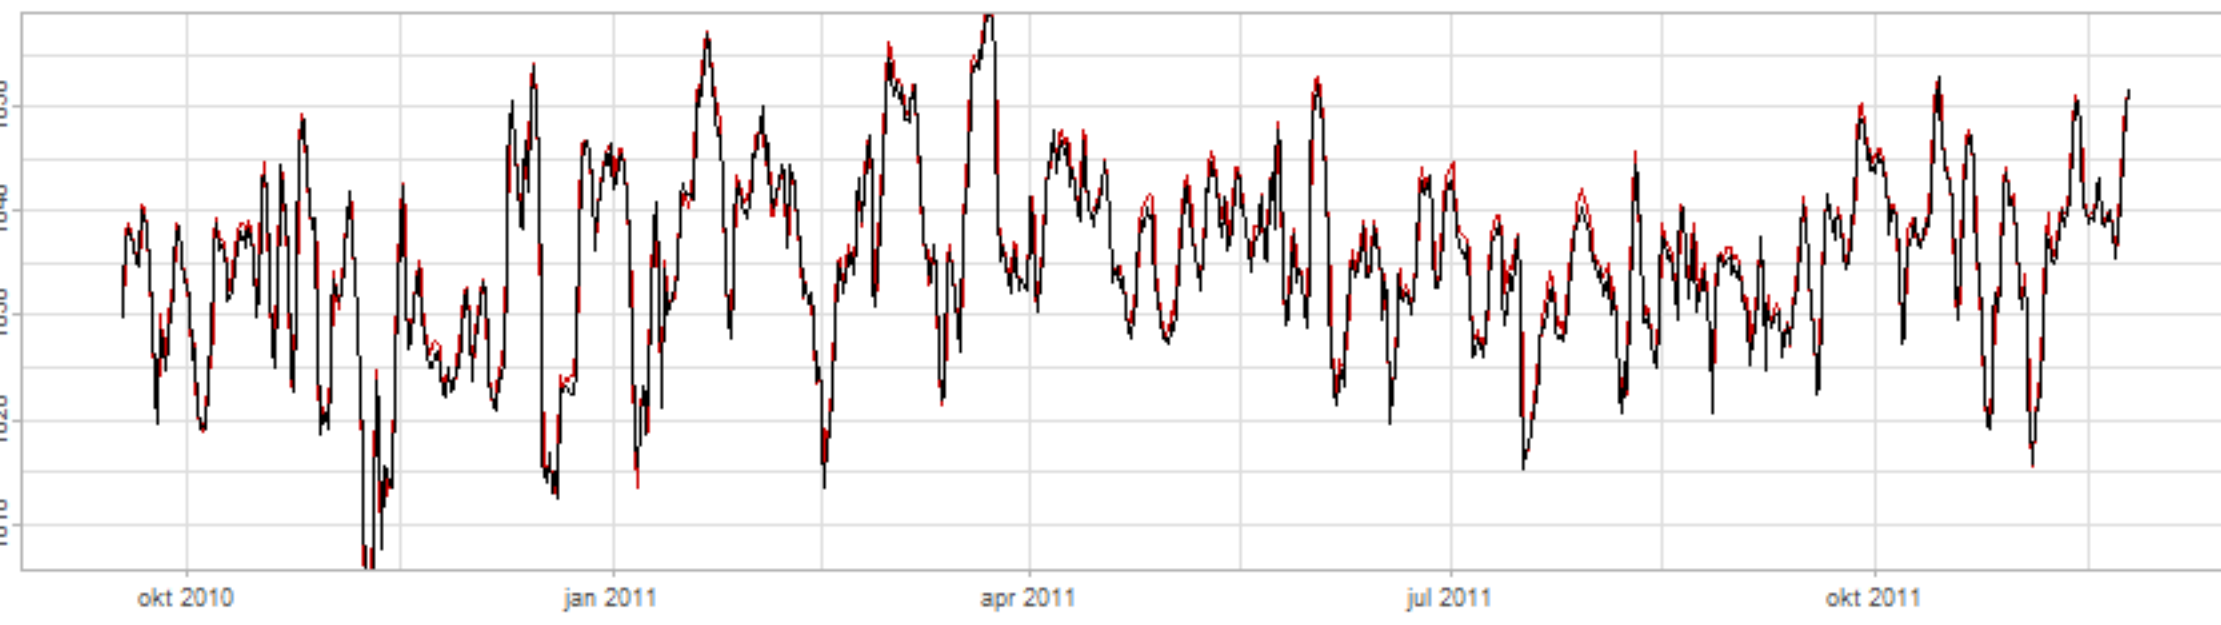

Drift p-value: 1.91e-03, rate: -3.19 cmH2O/year @2017-03-16 12:00:00

Drift p-value: 8.12e-01, rate: 103.00 cmH2O/year @2019-09-19

Drift p-value: 8.09e-01, rate: 1.77 cmH2O/year @2019-01-08 12:00:00

Drift p-value: 9.47e-01, rate: -93.94 cmH2O/year @2019-09-06 12:00:00

BAOL500X_B_0029B - v0.01

BAOL503X_B_009C1 - v0.01

BAOL517X_B_0055C - v0.01

BAOL518X_B_B2129 - v0.01

Drift p-value: 6.83e-01, rate: 0.48 cmH2O/year @2016-09-18 12:00:00

Drift p-value: $7.37e-02$, rate: -2062.73 cmH₂O/year @2020-02-03 12:00:00

Drift p-value: 7.29e-01, rate: 0.41 cmH2O/year @2016-08-30 12:00:00

Drift p-value: 6.50e-01, rate: 0.21 cmH2O/year @2016-09-23 12:00:00

Drift p-value: 7.98e-01, rate: 98.17 cmH2O/year @2019-11-01

BAOL547X_B_B2137 - v0.01

BAOL548X_B_0055B - v0.01

Drift p-value: 9.22e-01, rate: 0.67 cmH2O/year @2014-12-13

Drift p-value: 8.57e-01, rate: 164.61 cmH2O/year @2017-12-22 12:00:00

BAOL550X_B_B2136 - v0.01

BAOL551X_B_B2135 - v0.01