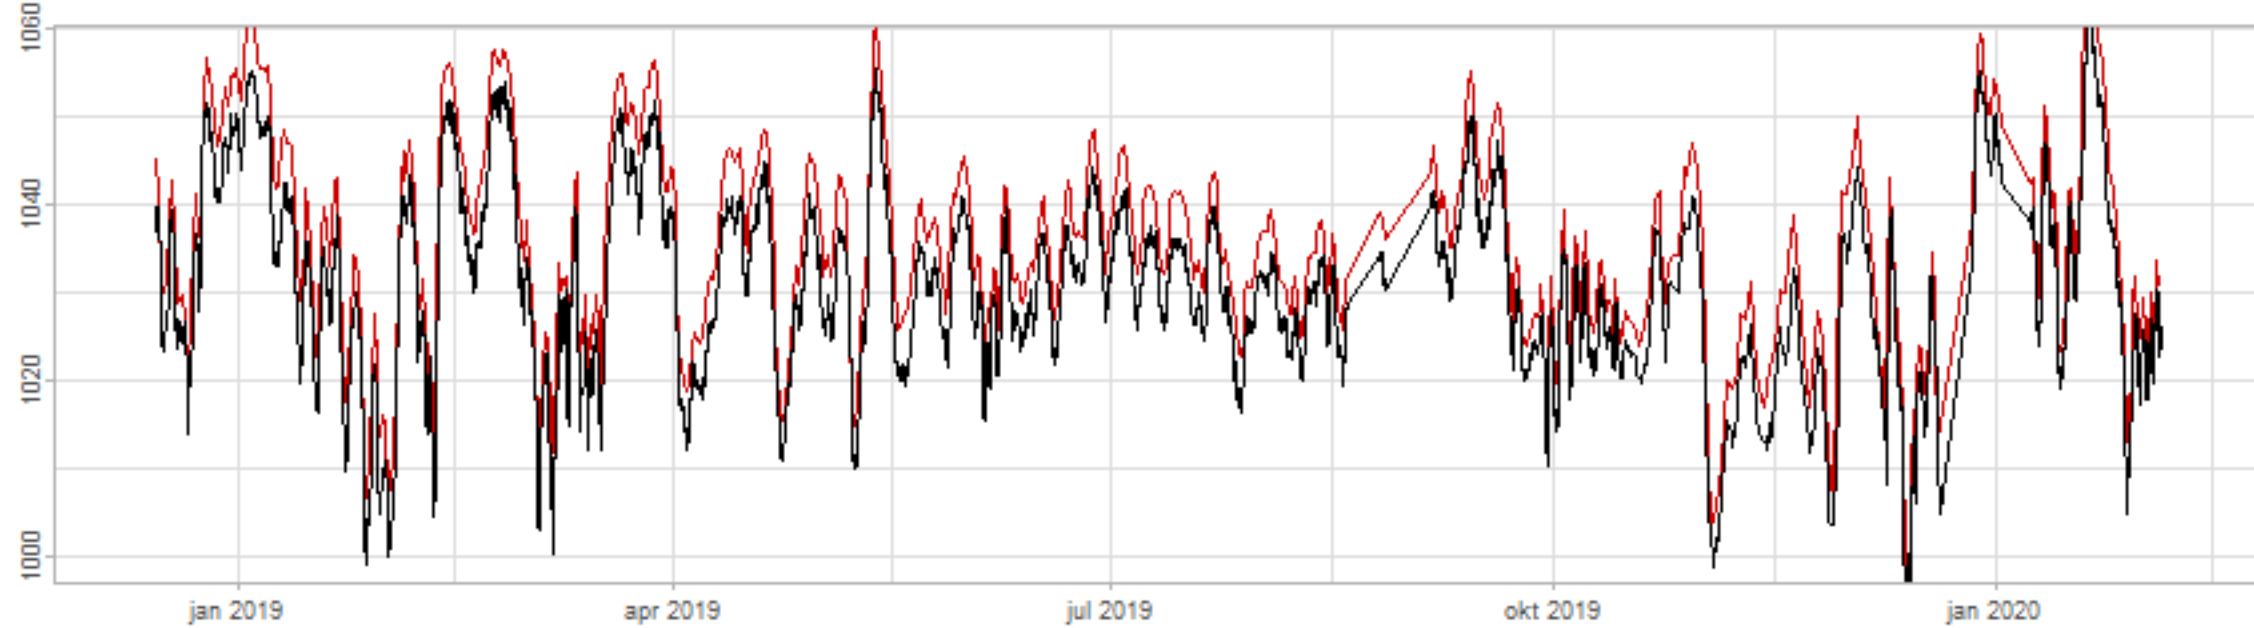

Drift p-value: 1.91e-03, rate: -3.19 cmH2O/year @2017-03-16 12:00:00

Drift p-value: 8.12e-01, rate: 103.00 cmH2O/year @2019-09-19

Drift p-value: 8.09e-01, rate: 1.77 cmH2O/year @2019-01-08 12:00:00

Drift p-value: 9.47e-01, rate: -93.94 cmH2O/year @2019-09-06 12:00:00

BAOL500X_B_0029B - v0.01

BAOL503X_B_009C1 - v0.01

BAOL517X_B_0055C - v0.01

BAOL518X_B_B2129 - v0.01

Drift p-value: 6.83e-01, rate: 0.48 cmH2O/year @2016-09-18 12:00:00

Drift p-value: $7.37e-02$, rate: -2062.73 cmH₂O/year @2020-02-03 12:00:00

Drift p-value: 7.29e-01, rate: 0.41 cmH2O/year @2016-08-30 12:00:00

Drift p-value: 6.50e-01, rate: 0.21 cmH2O/year @2016-09-23 12:00:00

Drift p-value: 7.98e-01, rate: 98.17 cmH2O/year @2019-11-01

BAOL547X_B_B2137 - v0.01

BAOL548X_B_0055B - v0.01

Drift p-value: 9.22e-01, rate: 0.67 cmH2O/year @2014-12-13

Drift p-value: 8.57e-01, rate: 164.61 cmH2O/year @2017-12-22 12:00:00

BAOL550X_B_B2136 - v0.01

BAOL551X_B_B2135 - v0.01