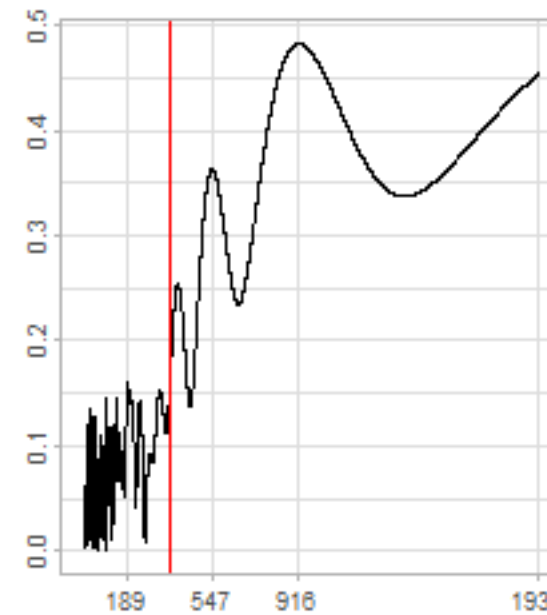

Drift p-value: 1.91e-03, rate: -3.19 cmH2O/year @2017-03-16 12:00:00

Drift p-value: 8.12e-01, rate: 103.00 cmH2O/year @2019-09-19

Drift p-value: 8.09e-01, rate: 1.77 cmH2O/year @2019-01-08 12:00:00

Drift p-value: 9.47e-01, rate: -93.94 cmH2O/year @2019-09-06 12:00:00

BAOL500X_B_0029B - v0.01

BAOL503X_B_009C1 - v0.01

BAOL517X_B_0055C - v0.01

BAOL518X_B_B2129 - v0.01

Drift p-value: 6.83e-01, rate: 0.48 cmH2O/year @2016-09-18 12:00:00

Drift p-value: $7.37e-02$, rate: -2062.73 cmH₂O/year @2020-02-03 12:00:00

Drift p-value: 7.29e-01, rate: 0.41 cmH2O/year @2016-08-30 12:00:00

Drift p-value: 6.50e-01, rate: 0.21 cmH2O/year @2016-09-23 12:00:00

Drift p-value: 7.98e-01, rate: 98.17 cmH2O/year @2019-11-01

BAOL547X_B_B2137 - v0.01

BAOL548X_B_0055B - v0.01

Drift p-value: 9.22e-01, rate: 0.67 cmH2O/year @2014-12-13

Drift p-value: 8.57e-01, rate: 164.61 cmH2O/year @2017-12-22 12:00:00

BAOL550X_B_B2136 - v0.01

BAOL551X_B_B2135 - v0.01