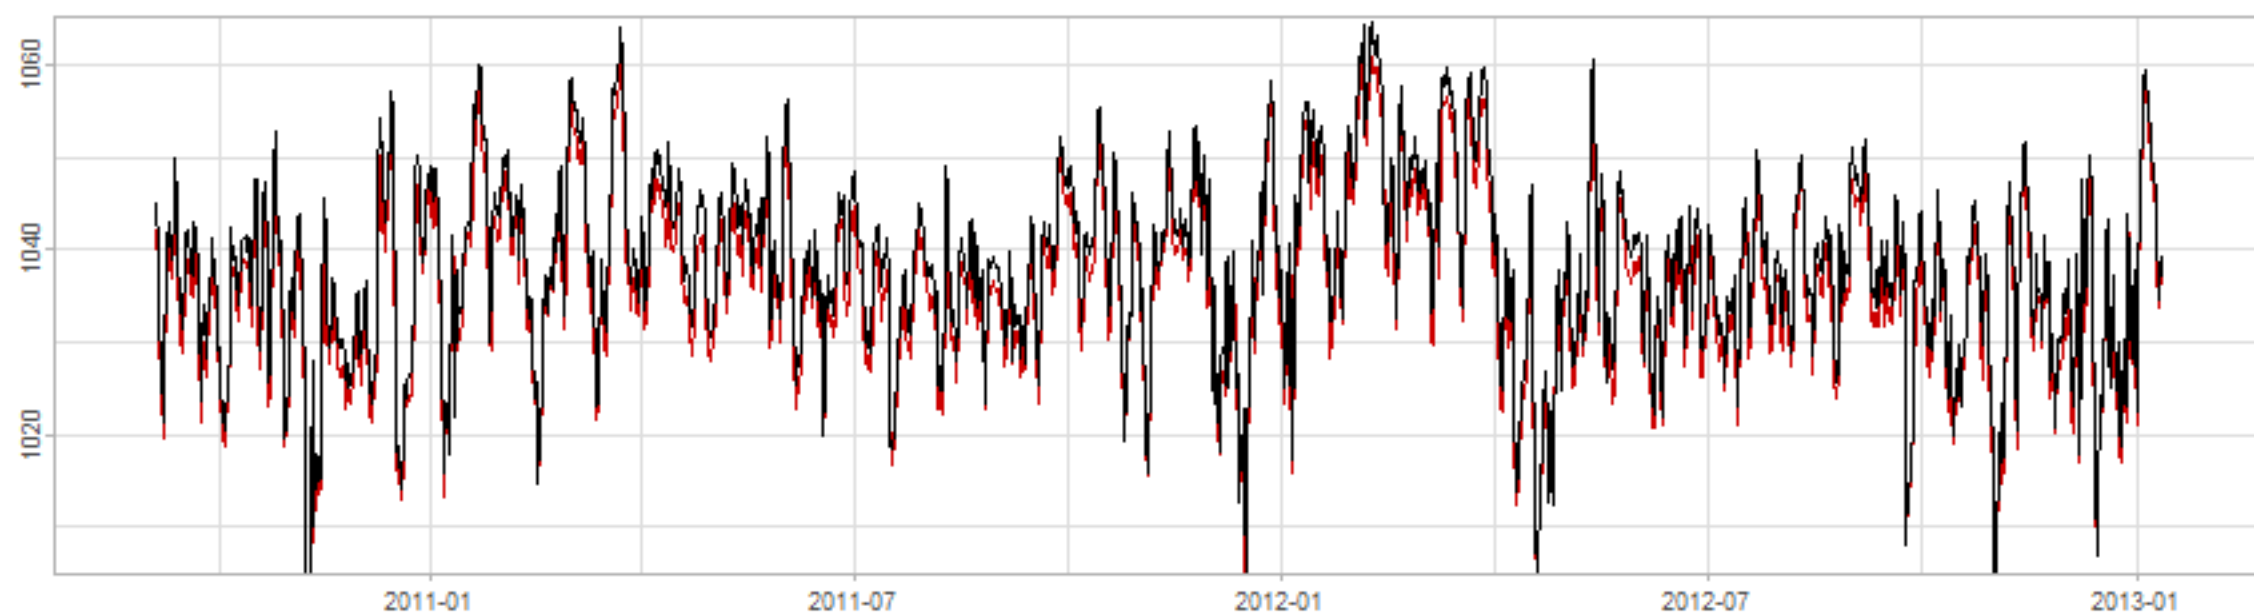

Drift p-value: 1.91e-03, rate: -3.19 cmH2O/year @2017-03-16 12:00:00

Drift p-value: 8.12e-01, rate: 103.00 cmH2O/year @2019-09-19

Drift p-value: 8.09e-01, rate: 1.77 cmH2O/year @2019-01-08 12:00:00

Drift p-value: 9.47e-01, rate: -93.94 cmH2O/year @2019-09-06 12:00:00

BAOL500X_B_0029B - v0.01

BAOL503X_B_009C1 - v0.01

BAOL517X_B_0055C - v0.01

BAOL518X_B_B2129 - v0.01

Drift p-value: 6.83e-01, rate: 0.48 cmH2O/year @2016-09-18 12:00:00

Drift p-value: $7.37e-02$, rate: -2062.73 cmH₂O/year @2020-02-03 12:00:00

Drift p-value: 7.29e-01, rate: 0.41 cmH2O/year @2016-08-30 12:00:00

Drift p-value: 6.50e-01, rate: 0.21 cmH2O/year @2016-09-23 12:00:00

Drift p-value: 7.98e-01, rate: 98.17 cmH2O/year @2019-11-01

BAOL547X_B_B2137 - v0.01