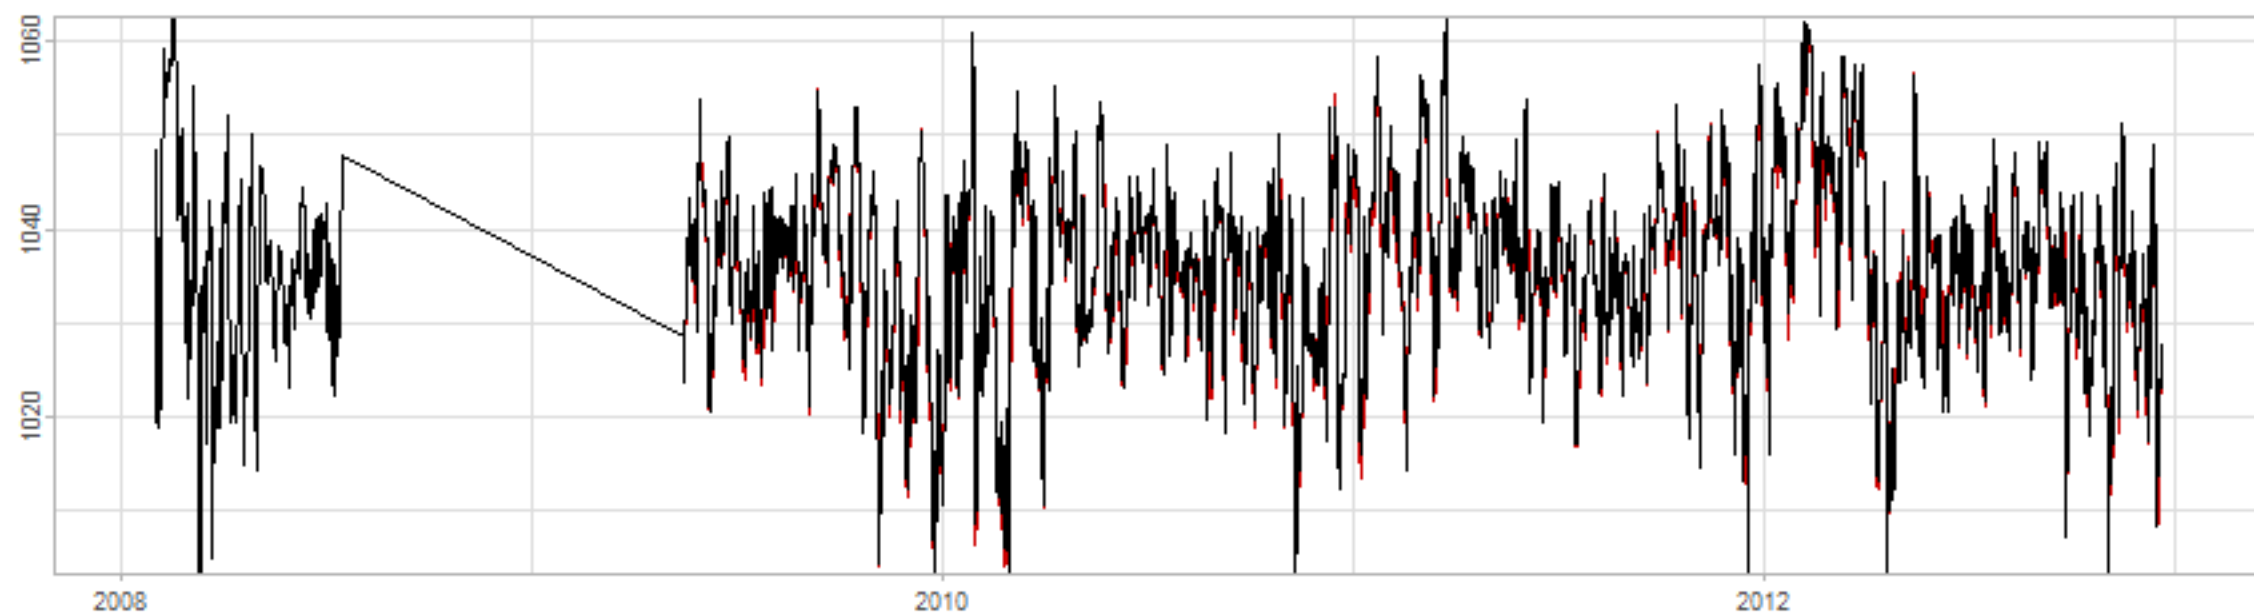

Drift p-value: 1.91e-03, rate: -3.19 cmH2O/year @2017-03-16 12:00:00

Drift p-value: 8.12e-01, rate: 103.00 cmH2O/year @2019-09-19

Drift p-value: 8.09e-01, rate: 1.77 cmH2O/year @2019-01-08 12:00:00

Drift p-value: 9.47e-01, rate: -93.94 cmH2O/year @2019-09-06 12:00:00

BAOL500X_B_0029B - v0.01

BAOL503X_B_009C1 - v0.01

BAOL517X_B_0055C - v0.01

BAOL518X_B_B2129 - v0.01

Drift p-value: 6.83e-01, rate: 0.48 cmH2O/year @2016-09-18 12:00:00

Drift p-value: $7.37e-02$, rate: -2062.73 cmH₂O/year @2020-02-03 12:00:00

Drift p-value: 7.29e-01, rate: 0.41 cmH2O/year @2016-08-30 12:00:00

Drift p-value: 6.50e-01, rate: 0.21 cmH2O/year @2016-09-23 12:00:00

Drift p-value: 7.98e-01, rate: 98.17 cmH2O/year @2019-11-01

BAOL547X_B_B2137 - v0.01