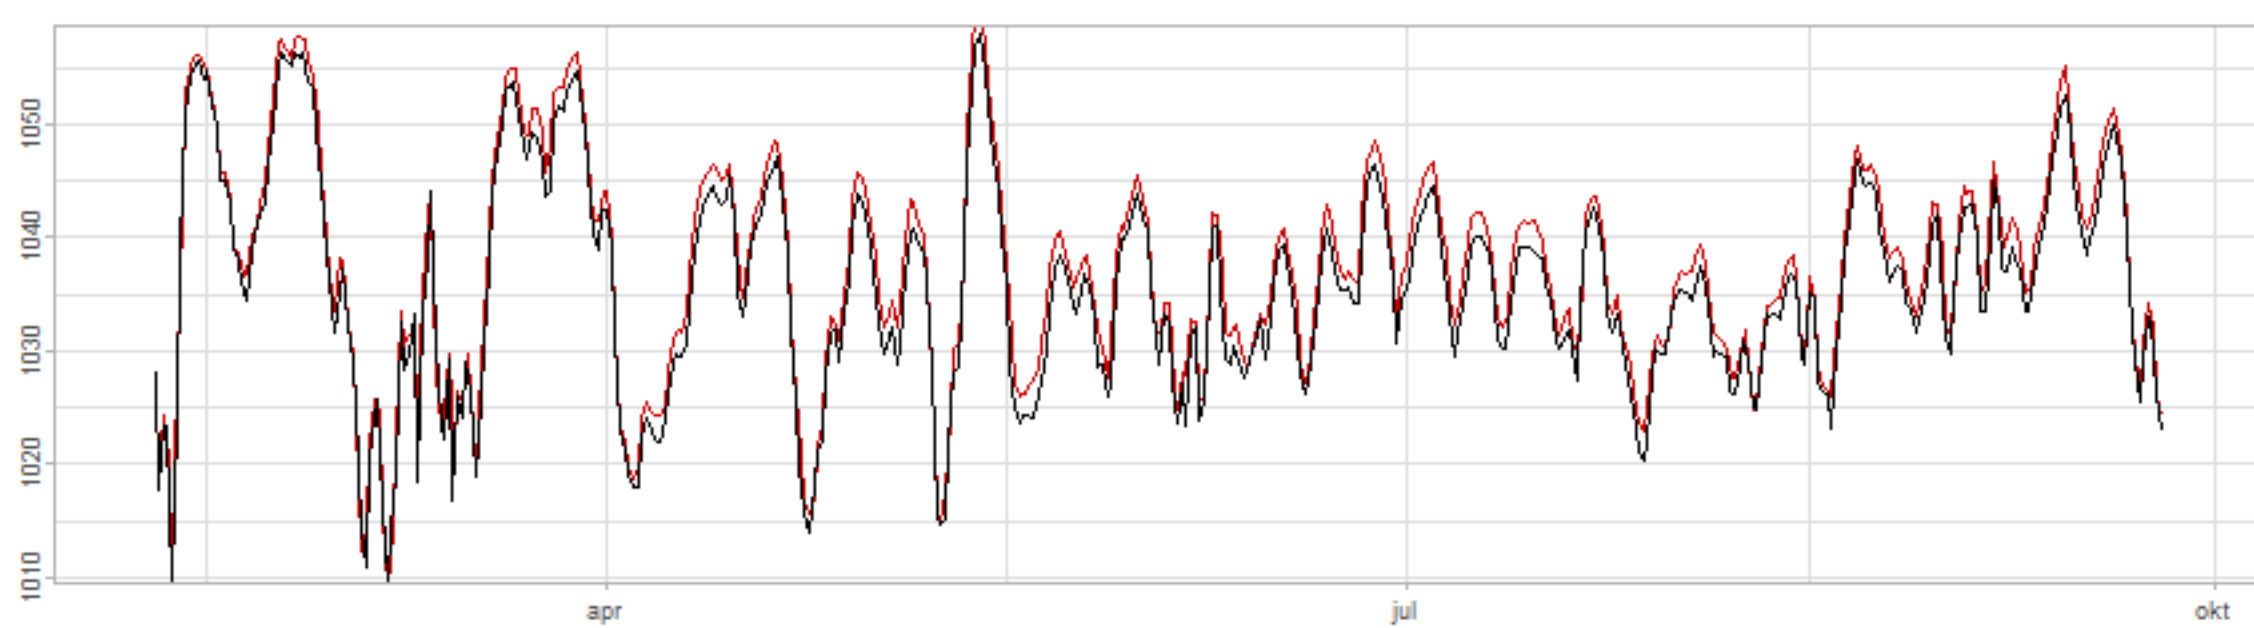

Drift p-value: 1.91e-03, rate: -3.19 cmH2O/year @2017-03-16 12:00:00

Drift p-value: 8.12e-01, rate: 103.00 cmH2O/year @2019-09-19

Drift p-value: 8.09e-01, rate: 1.77 cmH2O/year @2019-01-08 12:00:00

Drift p-value: 9.47e-01, rate: -93.94 cmH2O/year @2019-09-06 12:00:00

BAOL500X_B_0029B - v0.01

BAOL503X_B_009C1 - v0.01

BAOL517X_B_0055C - v0.01

BAOL518X_B_B2129 - v0.01

Drift p-value: 6.83e-01, rate: 0.48 cmH2O/year @2016-09-18 12:00:00

Drift p-value: $7.37e-02$, rate: -2062.73 cmH₂O/year @2020-02-03 12:00:00

Drift p-value: 7.29e-01, rate: 0.41 cmH2O/year @2016-08-30 12:00:00

Drift p-value: 6.50e-01, rate: 0.21 cmH2O/year @2016-09-23 12:00:00

Drift p-value: 7.98e-01, rate: 98.17 cmH2O/year @2019-11-01

BAOL547X_B_B2137 - v0.01

BAOL548X_B_0055B - v0.01

Drift p-value: 9.22e-01, rate: 0.67 cmH2O/year @2014-12-13

Drift p-value: 8.57e-01, rate: 164.61 cmH2O/year @2017-12-22 12:00:00

BAOL550X_B_B2136 - v0.01

BAOL551X_B_B2135 - v0.01