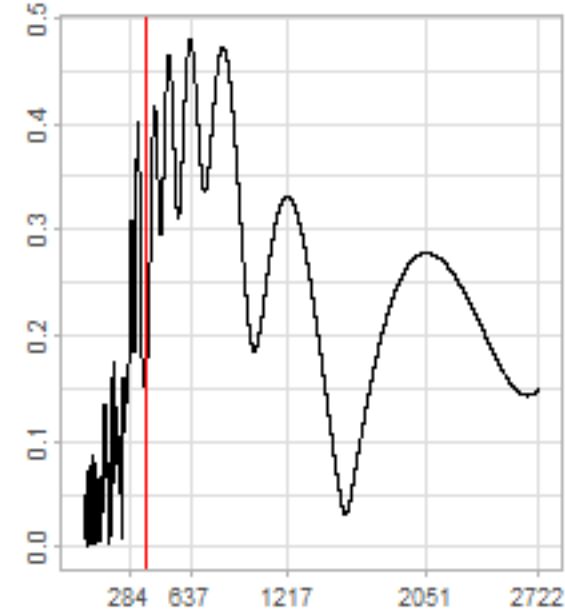

Drift p-value: 1.91e-03, rate: -3.19 cmH2O/year @2017-03-16 12:00:00

Drift p-value: 8.12e-01, rate: 103.00 cmH2O/year @2019-09-19

Drift p-value: 8.09e-01, rate: 1.77 cmH2O/year @2019-01-08 12:00:00

Drift p-value: 9.47e-01, rate: -93.94 cmH2O/year @2019-09-06 12:00:00

BAOL500X_B_0029B - v0.01

BAOL503X_B_009C1 - v0.01

BAOL517X_B_0055C - v0.01

BAOL518X_B_B2129 - v0.01

Drift p-value: 6.83e-01, rate: 0.48 cmH2O/year @2016-09-18 12:00:00

Drift p-value: $7.37e-02$, rate: -2062.73 cmH₂O/year @2020-02-03 12:00:00

Drift p-value: 7.29e-01, rate: 0.41 cmH2O/year @2016-08-30 12:00:00

Drift p-value: 6.50e-01, rate: 0.21 cmH2O/year @2016-09-23 12:00:00

Drift p-value: 7.98e-01, rate: 98.17 cmH2O/year @2019-11-01

BAOL547X_B_B2137 - v0.01

BAOL548X_B_0055B - v0.01

Drift p-value: 9.22e-01, rate: 0.67 cmH2O/year @2014-12-13

Drift p-value: 8.57e-01, rate: 164.61 cmH2O/year @2017-12-22 12:00:00

BAOL550X_B_B2136 - v0.01

BAOL551X_B_B2135 - v0.01