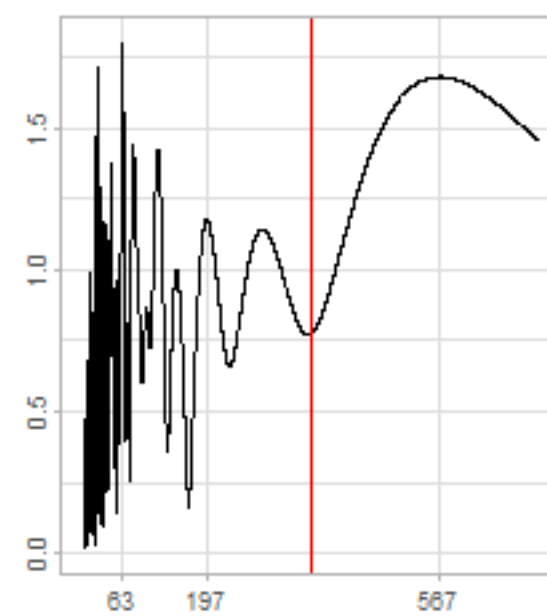

Drift p-value: 1.91e-03, rate: -3.19 cmH2O/year @2017-03-16 12:00:00

Drift p-value: 8.12e-01, rate: 103.00 cmH2O/year @2019-09-19

Drift p-value: 8.09e-01, rate: 1.77 cmH2O/year @2019-01-08 12:00:00

Drift p-value: 9.47e-01, rate: -93.94 cmH2O/year @2019-09-06 12:00:00

BAOL500X_B_0029B - v0.01

BAOL503X_B_009C1 - v0.01

BAOL517X_B_0055C - v0.01

BAOL518X_B_B2129 - v0.01

Drift p-value: 6.83e-01, rate: 0.48 cmH2O/year @2016-09-18 12:00:00

Drift p-value: $7.37e-02$, rate: -2062.73 cmH₂O/year @2020-02-03 12:00:00

Drift p-value: 7.29e-01, rate: 0.41 cmH2O/year @2016-08-30 12:00:00

Drift p-value: 6.50e-01, rate: 0.21 cmH2O/year @2016-09-23 12:00:00

Drift p-value: 7.98e-01, rate: 98.17 cmH2O/year @2019-11-01

BAOL547X_B_B2137 - v0.01

BAOL548X_B_0055B - v0.01

Drift p-value: 9.22e-01, rate: 0.67 cmH2O/year @2014-12-13

Drift p-value: 8.57e-01, rate: 164.61 cmH2O/year @2017-12-22 12:00:00

BAOL550X_B_B2136 - v0.01

BAOL551X_B_B2135 - v0.01