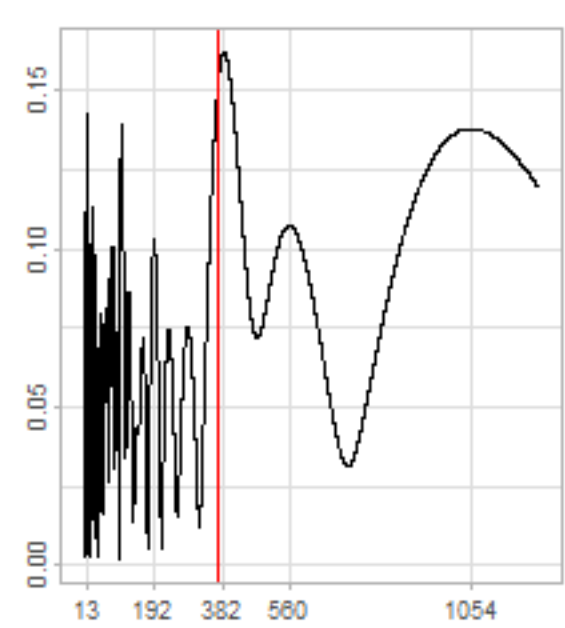

Drift p-value: 1.91e-03, rate: -3.19 cmH2O/year @2017-03-16 12:00:00

Drift p-value: 8.12e-01, rate: 103.00 cmH2O/year @2019-09-19

Drift p-value: 8.09e-01, rate: 1.77 cmH2O/year @2019-01-08 12:00:00

Drift p-value: 9.47e-01, rate: -93.94 cmH2O/year @2019-09-06 12:00:00

BAOL500X_B_0029B - v0.01

BAOL503X_B_009C1 - v0.01

BAOL517X_B_0055C - v0.01

BAOL518X_B_B2129 - v0.01

Drift p-value: 6.83e-01, rate: 0.48 cmH2O/year @2016-09-18 12:00:00

Drift p-value: $7.37e-02$, rate: -2062.73 cmH₂O/year @2020-02-03 12:00:00

Drift p-value: 7.29e-01, rate: 0.41 cmH2O/year @2016-08-30 12:00:00

Drift p-value: 6.50e-01, rate: 0.21 cmH2O/year @2016-09-23 12:00:00

Drift p-value: 7.98e-01, rate: 98.17 cmH2O/year @2019-11-01

BAOL547X_B_B2137 - v0.01

BAOL548X_B_0055B - v0.01

Drift p-value: 9.22e-01, rate: 0.67 cmH2O/year @2014-12-13

Drift p-value: 8.57e-01, rate: 164.61 cmH2O/year @2017-12-22 12:00:00

BAOL550X_B_B2136 - v0.01

BAOL551X_B_B2135 - v0.01