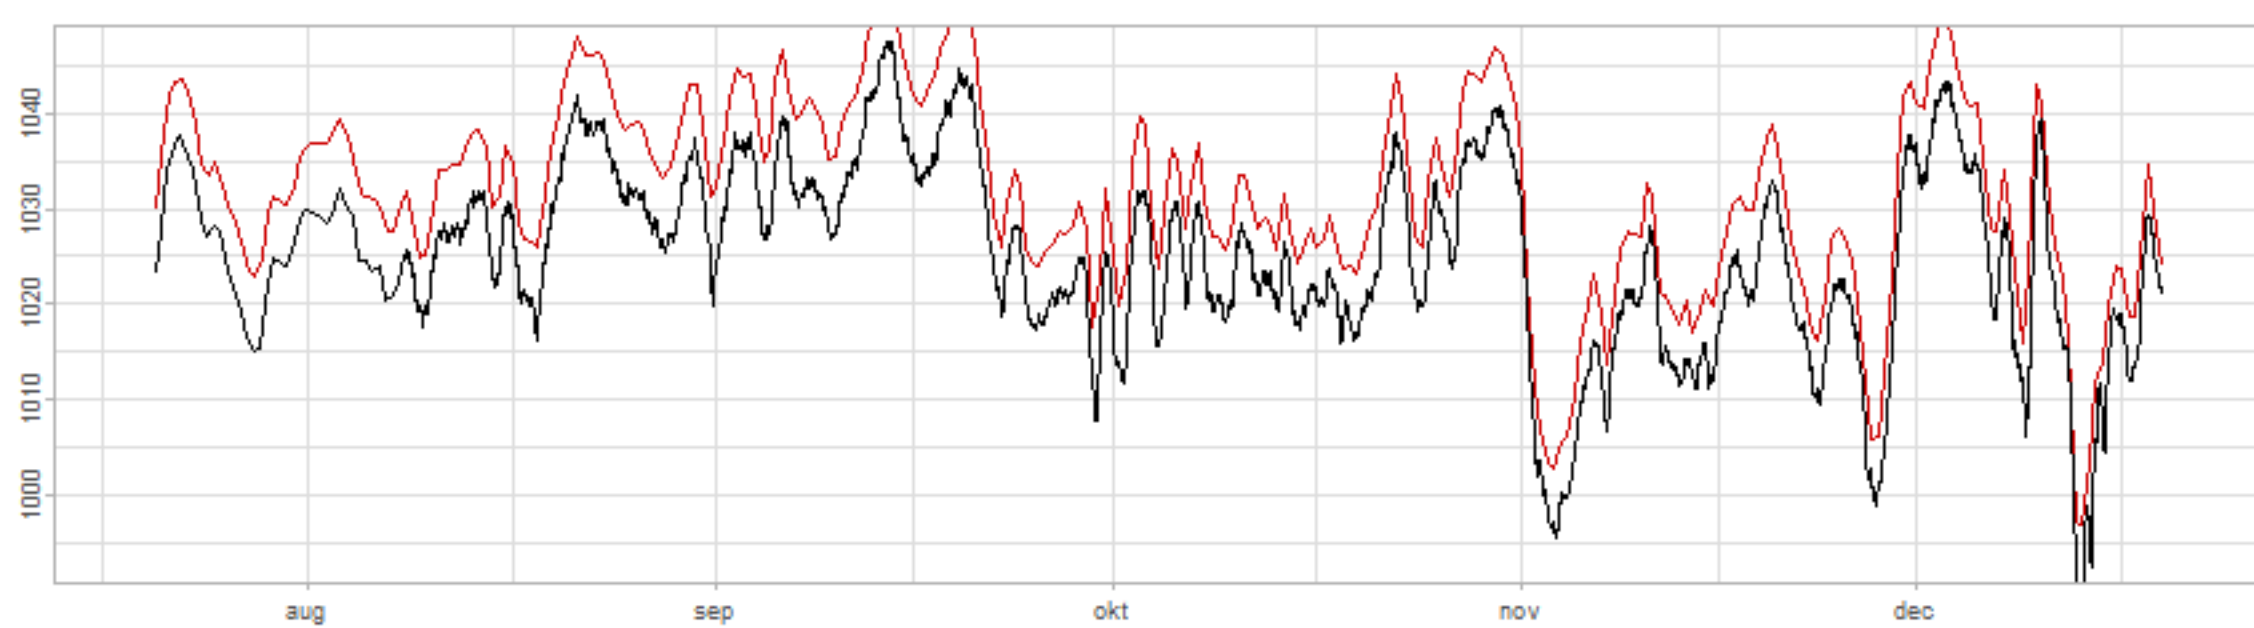

Drift p-value: 1.91e-03, rate: -3.19 cmH2O/year @2017-03-16 12:00:00

Drift p-value: 8.12e-01, rate: 103.00 cmH2O/year @2019-09-19

Drift p-value: 8.09e-01, rate: 1.77 cmH2O/year @2019-01-08 12:00:00

Drift p-value: 9.47e-01, rate: -93.94 cmH2O/year @2019-09-06 12:00:00

BAOL500X_B_0029B - v0.01

BAOL503X_B_009C1 - v0.01

BAOL517X_B_0055C - v0.01

BAOL518X_B_B2129 - v0.01

Drift p-value: 6.83e-01, rate: 0.48 cmH2O/year @2016-09-18 12:00:00

Drift p-value: $7.37e-02$, rate: -2062.73 cmH₂O/year @2020-02-03 12:00:00

Drift p-value: 7.29e-01, rate: 0.41 cmH2O/year @2016-08-30 12:00:00

Drift p-value: 6.50e-01, rate: 0.21 cmH2O/year @2016-09-23 12:00:00

Drift p-value: 7.98e-01, rate: 98.17 cmH2O/year @2019-11-01

BAOL547X_B_B2137 - v0.01

BAOL548X_B_0055B - v0.01

Drift p-value: 9.22e-01, rate: 0.67 cmH2O/year @2014-12-13

Drift p-value: 8.57e-01, rate: 164.61 cmH2O/year @2017-12-22 12:00:00

BAOL550X_B_B2136 - v0.01

BAOL551X_B_B2135 - v0.01