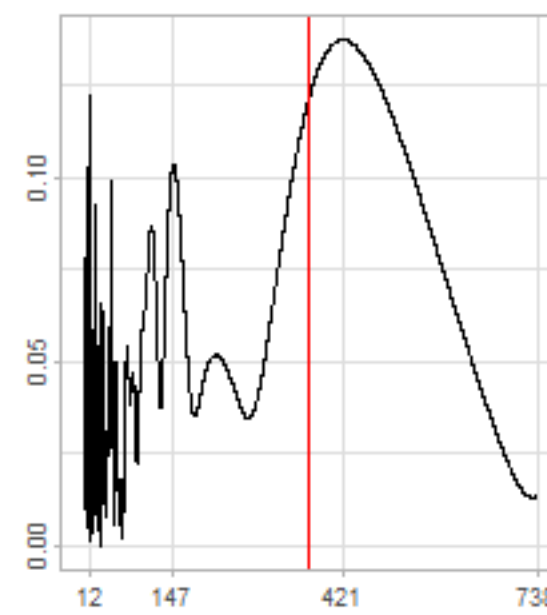

Drift p-value: 1.91e-03, rate: -3.19 cmH2O/year @2017-03-16 12:00:00

Drift p-value: 8.12e-01, rate: 103.00 cmH2O/year @2019-09-19

Drift p-value: 8.09e-01, rate: 1.77 cmH2O/year @2019-01-08 12:00:00

Drift p-value: 9.47e-01, rate: -93.94 cmH2O/year @2019-09-06 12:00:00

BAOL500X_B_0029B - v0.01

BAOL503X_B_009C1 - v0.01

BAOL517X_B_0055C - v0.01

BAOL518X_B_B2129 - v0.01

Drift p-value: 6.83e-01, rate: 0.48 cmH2O/year @2016-09-18 12:00:00

Drift p-value: $7.37e-02$, rate: -2062.73 cmH₂O/year @2020-02-03 12:00:00

Drift p-value: 7.29e-01, rate: 0.41 cmH2O/year @2016-08-30 12:00:00

Drift p-value: 6.50e-01, rate: 0.21 cmH2O/year @2016-09-23 12:00:00

Drift p-value: 7.98e-01, rate: 98.17 cmH2O/year @2019-11-01

BAOL547X_B_B2137 - v0.01

BAOL548X_B_0055B - v0.01

Drift p-value: 9.22e-01, rate: 0.67 cmH2O/year @2014-12-13

Drift p-value: 8.57e-01, rate: 164.61 cmH2O/year @2017-12-22 12:00:00

BAOL550X_B_B2136 - v0.01

BAOL551X_B_B2135 - v0.01