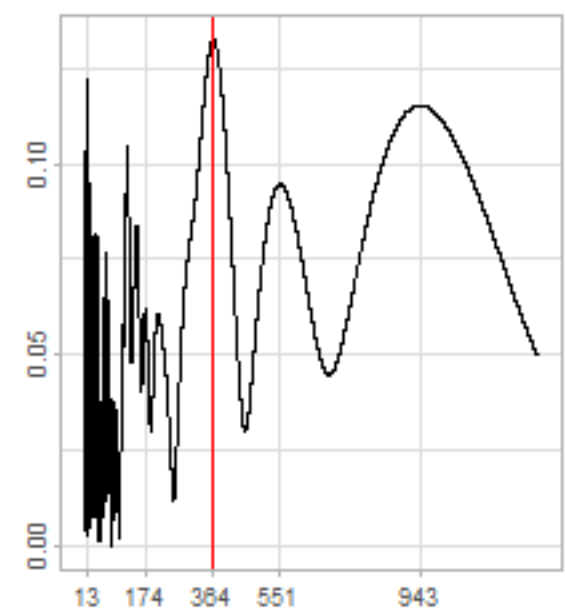

Drift p-value: 1.91e-03, rate: -3.19 cmH2O/year @2017-03-16 12:00:00

Drift p-value: 8.12e-01, rate: 103.00 cmH2O/year @2019-09-19

Drift p-value: 8.09e-01, rate: 1.77 cmH2O/year @2019-01-08 12:00:00

Drift p-value: 9.47e-01, rate: -93.94 cmH2O/year @2019-09-06 12:00:00

BAOL500X_B_0029B - v0.01

BAOL503X_B_009C1 - v0.01

BAOL517X_B_0055C - v0.01

BAOL518X_B_B2129 - v0.01

Drift p-value: 6.83e-01, rate: 0.48 cmH2O/year @2016-09-18 12:00:00

Drift p-value: $7.37e-02$, rate: -2062.73 cmH₂O/year @2020-02-03 12:00:00

Drift p-value: 7.29e-01, rate: 0.41 cmH2O/year @2016-08-30 12:00:00

Drift p-value: 6.50e-01, rate: 0.21 cmH2O/year @2016-09-23 12:00:00

Drift p-value: 7.98e-01, rate: 98.17 cmH2O/year @2019-11-01

BAOL547X_B_B2137 - v0.01

BAOL548X_B_0055B - v0.01

Drift p-value: 9.22e-01, rate: 0.67 cmH2O/year @2014-12-13

Drift p-value: 8.57e-01, rate: 164.61 cmH2O/year @2017-12-22 12:00:00

BAOL550X_B_B2136 - v0.01

BAOL551X_B_B2135 - v0.01