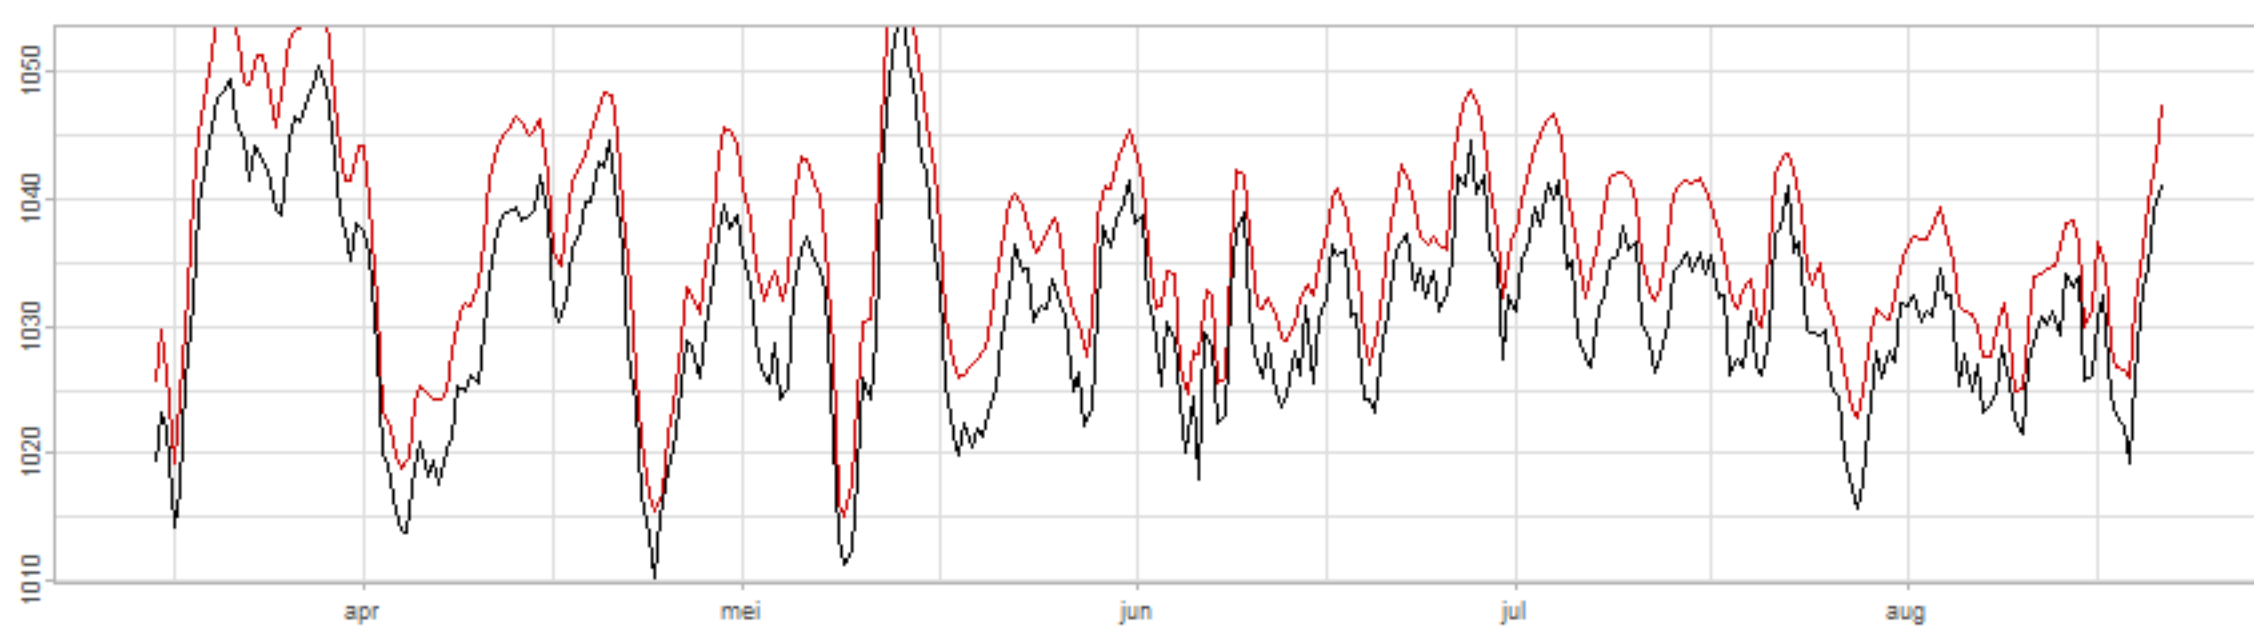

Drift p-value: 1.91e-03, rate: -3.19 cmH2O/year @2017-03-16 12:00:00

Drift p-value: 8.12e-01, rate: 103.00 cmH2O/year @2019-09-19

Drift p-value: 8.09e-01, rate: 1.77 cmH2O/year @2019-01-08 12:00:00

Drift p-value: 9.47e-01, rate: -93.94 cmH2O/year @2019-09-06 12:00:00

BAOL500X_B_0029B - v0.01

BAOL503X_B_009C1 - v0.01

BAOL517X_B_0055C - v0.01

BAOL518X_B_B2129 - v0.01

Drift p-value: 6.83e-01, rate: 0.48 cmH2O/year @2016-09-18 12:00:00

Drift p-value: $7.37e-02$, rate: -2062.73 cmH₂O/year @2020-02-03 12:00:00

Drift p-value: 7.29e-01, rate: 0.41 cmH2O/year @2016-08-30 12:00:00

Drift p-value: 6.50e-01, rate: 0.21 cmH2O/year @2016-09-23 12:00:00

Drift p-value: 7.98e-01, rate: 98.17 cmH2O/year @2019-11-01

BAOL547X_B_B2137 - v0.01

BAOL548X_B_0055B - v0.01

Drift p-value: 9.22e-01, rate: 0.67 cmH2O/year @2014-12-13

Drift p-value: 8.57e-01, rate: 164.61 cmH2O/year @2017-12-22 12:00:00

BAOL550X_B_B2136 - v0.01

BAOL551X_B_B2135 - v0.01