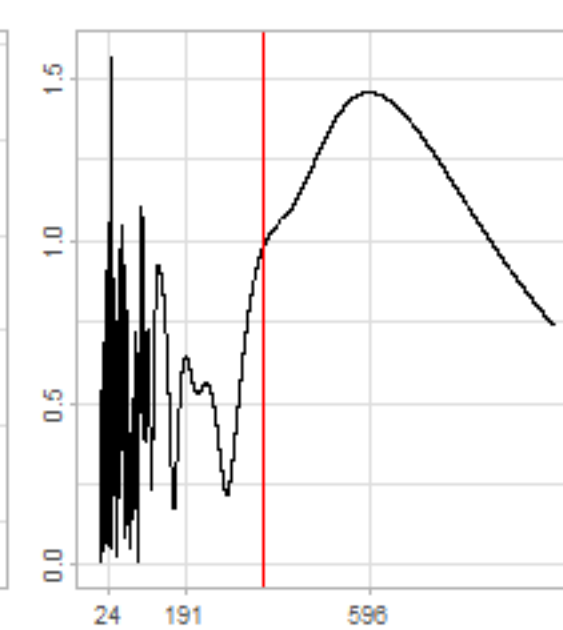

Drift p-value: 1.91e-03, rate: -3.19 cmH2O/year @2017-03-16 12:00:00

Drift p-value: 8.12e-01, rate: 103.00 cmH2O/year @2019-09-19

Drift p-value: 8.09e-01, rate: 1.77 cmH2O/year @2019-01-08 12:00:00

Drift p-value: 9.47e-01, rate: -93.94 cmH2O/year @2019-09-06 12:00:00

BAOL500X_B_0029B - v0.01

BAOL503X_B_009C1 - v0.01

BAOL517X_B_0055C - v0.01

BAOL518X_B_B2129 - v0.01

Drift p-value: 6.83e-01, rate: 0.48 cmH2O/year @2016-09-18 12:00:00

Drift p-value: $7.37e-02$, rate: -2062.73 cmH₂O/year @2020-02-03 12:00:00

Drift p-value: 7.29e-01, rate: 0.41 cmH2O/year @2016-08-30 12:00:00

Drift p-value: 6.50e-01, rate: 0.21 cmH2O/year @2016-09-23 12:00:00

Drift p-value: 7.98e-01, rate: 98.17 cmH2O/year @2019-11-01

BAOL547X_B_B2137 - v0.01

BAOL548X_B_0055B - v0.01

Drift p-value: 9.22e-01, rate: 0.67 cmH2O/year @2014-12-13

Drift p-value: 8.57e-01, rate: 164.61 cmH2O/year @2017-12-22 12:00:00

BAOL550X_B_B2136 - v0.01

BAOL551X_B_B2135 - v0.01