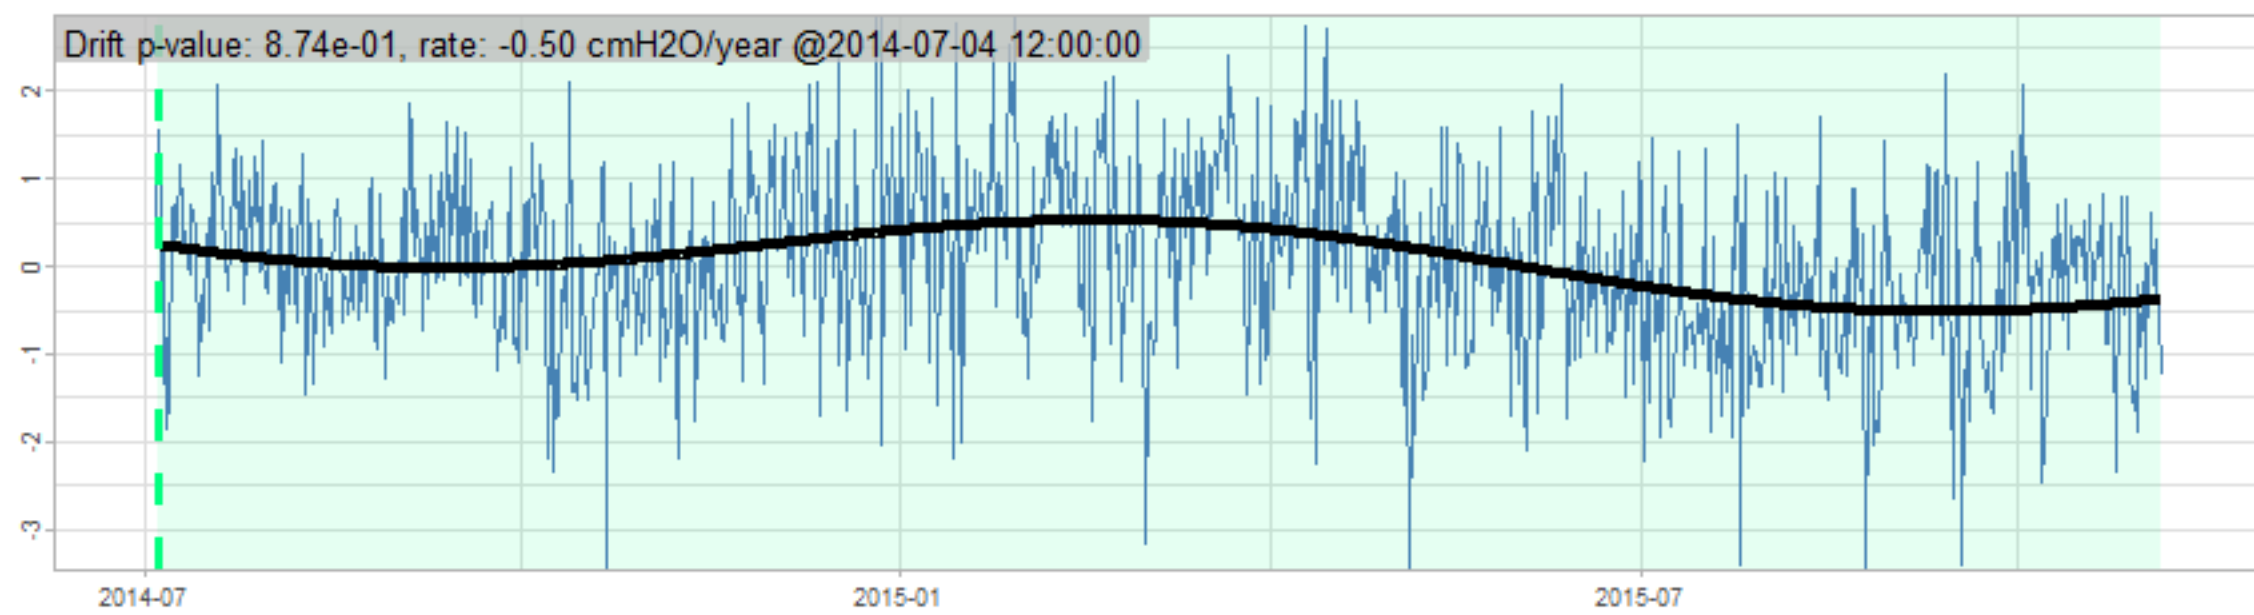

Drift p-value: 1.91e-03, rate: -3.19 cmH2O/year @2017-03-16 12:00:00

Drift p-value: 8.12e-01, rate: 103.00 cmH2O/year @2019-09-19

Drift p-value: 8.09e-01, rate: 1.77 cmH2O/year @2019-01-08 12:00:00

Drift p-value: 9.47e-01, rate: -93.94 cmH2O/year @2019-09-06 12:00:00

BAOL500X_B_0029B - v0.01

BAOL503X_B_009C1 - v0.01

BAOL517X_B_0055C - v0.01

BAOL518X_B_B2129 - v0.01

Drift p-value: 6.83e-01, rate: 0.48 cmH2O/year @2016-09-18 12:00:00

Drift p-value: $7.37e-02$, rate: -2062.73 cmH₂O/year @2020-02-03 12:00:00

Drift p-value: 7.29e-01, rate: 0.41 cmH2O/year @2016-08-30 12:00:00

Drift p-value: 6.50e-01, rate: 0.21 cmH2O/year @2016-09-23 12:00:00

Drift p-value: 7.98e-01, rate: 98.17 cmH2O/year @2019-11-01

BAOL547X_B_B2137 - v0.01

BAOL548X_B_0055B - v0.01

Drift p-value: 9.22e-01, rate: 0.67 cmH2O/year @2014-12-13

Drift p-value: 8.57e-01, rate: 164.61 cmH2O/year @2017-12-22 12:00:00

BAOL550X_B_B2136 - v0.01

BAOL551X_B_B2135 - v0.01