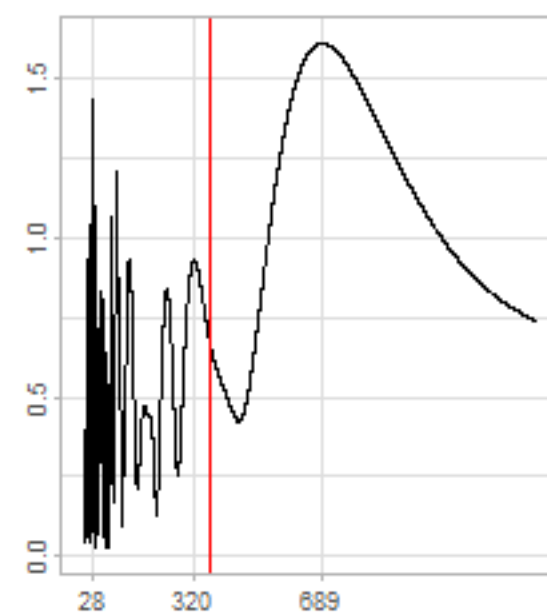

Drift p-value: 1.91e-03, rate: -3.19 cmH2O/year @2017-03-16 12:00:00

Drift p-value: 8.12e-01, rate: 103.00 cmH2O/year @2019-09-19

Drift p-value: 8.09e-01, rate: 1.77 cmH2O/year @2019-01-08 12:00:00

Drift p-value: 9.47e-01, rate: -93.94 cmH2O/year @2019-09-06 12:00:00

BAOL500X_B_0029B - v0.01

BAOL503X_B_009C1 - v0.01

BAOL517X_B_0055C - v0.01

BAOL518X_B_B2129 - v0.01

Drift p-value: 6.83e-01, rate: 0.48 cmH2O/year @2016-09-18 12:00:00

Drift p-value: $7.37e-02$, rate: -2062.73 cmH₂O/year @2020-02-03 12:00:00

Drift p-value: 7.29e-01, rate: 0.41 cmH2O/year @2016-08-30 12:00:00

Drift p-value: 6.50e-01, rate: 0.21 cmH2O/year @2016-09-23 12:00:00

Drift p-value: 7.98e-01, rate: 98.17 cmH2O/year @2019-11-01

BAOL547X_B_B2137 - v0.01

BAOL548X_B_0055B - v0.01

Drift p-value: 9.22e-01, rate: 0.67 cmH2O/year @2014-12-13

Drift p-value: 8.57e-01, rate: 164.61 cmH2O/year @2017-12-22 12:00:00

BAOL550X_B_B2136 - v0.01

BAOL551X_B_B2135 - v0.01