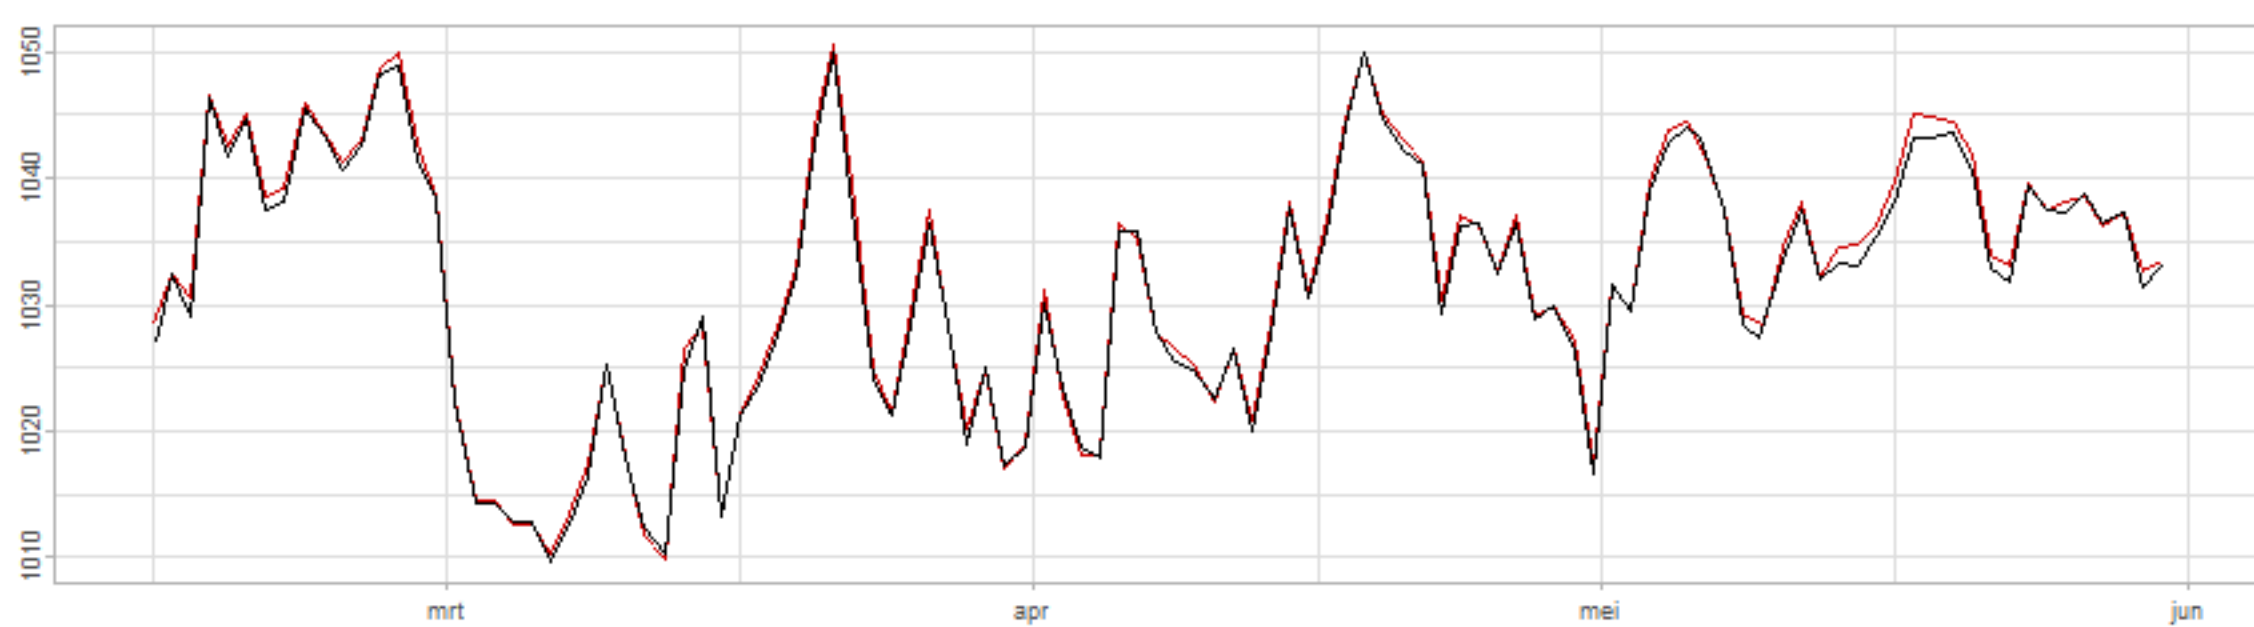

Drift p-value: 1.91e-03, rate: -3.19 cmH2O/year @2017-03-16 12:00:00

Drift p-value: 8.12e-01, rate: 103.00 cmH2O/year @2019-09-19

Drift p-value: 8.09e-01, rate: 1.77 cmH2O/year @2019-01-08 12:00:00

Drift p-value: 9.47e-01, rate: -93.94 cmH2O/year @2019-09-06 12:00:00

BAOL500X_B_0029B - v0.01

BAOL503X_B_009C1 - v0.01

BAOL517X_B_0055C - v0.01

BAOL518X_B_B2129 - v0.01

Drift p-value: 6.83e-01, rate: 0.48 cmH2O/year @2016-09-18 12:00:00

Drift p-value: $7.37e-02$, rate: -2062.73 cmH₂O/year @2020-02-03 12:00:00

Drift p-value: 7.29e-01, rate: 0.41 cmH2O/year @2016-08-30 12:00:00

Drift p-value: 6.50e-01, rate: 0.21 cmH2O/year @2016-09-23 12:00:00

Drift p-value: 7.98e-01, rate: 98.17 cmH2O/year @2019-11-01

BAOL547X_B_B2137 - v0.01

BAOL548X_B_0055B - v0.01

Drift p-value: 9.22e-01, rate: 0.67 cmH2O/year @2014-12-13

Drift p-value: 8.57e-01, rate: 164.61 cmH2O/year @2017-12-22 12:00:00

BAOL550X_B_B2136 - v0.01

BAOL551X_B_B2135 - v0.01