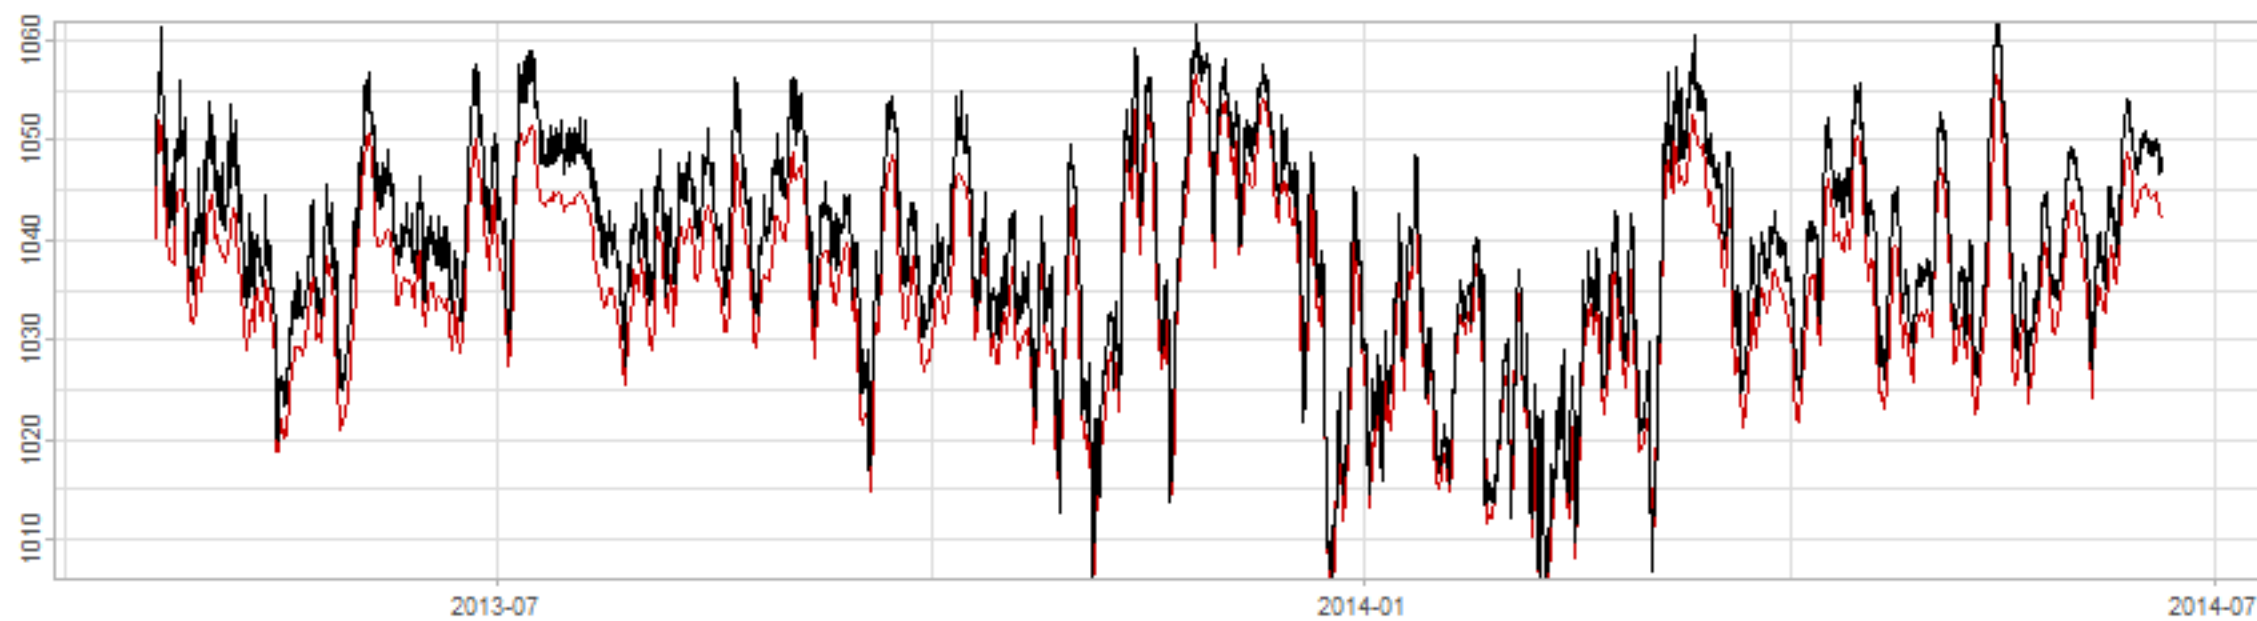

Drift p-value: 1.91e-03, rate: -3.19 cmH2O/year @2017-03-16 12:00:00

Drift p-value: 8.12e-01, rate: 103.00 cmH2O/year @2019-09-19

Drift p-value: 8.09e-01, rate: 1.77 cmH2O/year @2019-01-08 12:00:00

Drift p-value: 9.47e-01, rate: -93.94 cmH2O/year @2019-09-06 12:00:00

BAOL500X_B_0029B - v0.01

BAOL503X_B_009C1 - v0.01

BAOL517X_B_0055C - v0.01

BAOL518X_B_B2129 - v0.01

Drift p-value: 6.83e-01, rate: 0.48 cmH2O/year @2016-09-18 12:00:00

Drift p-value: $7.37e-02$, rate: -2062.73 cmH₂O/year @2020-02-03 12:00:00

Drift p-value: 7.29e-01, rate: 0.41 cmH2O/year @2016-08-30 12:00:00

Drift p-value: 6.50e-01, rate: 0.21 cmH2O/year @2016-09-23 12:00:00

Drift p-value: 7.98e-01, rate: 98.17 cmH2O/year @2019-11-01

BAOL547X_B_B2137 - v0.01

BAOL548X_B_0055B - v0.01

Drift p-value: 9.22e-01, rate: 0.67 cmH2O/year @2014-12-13

Drift p-value: 8.57e-01, rate: 164.61 cmH2O/year @2017-12-22 12:00:00

BAOL550X_B_B2136 - v0.01

BAOL551X_B_B2135 - v0.01