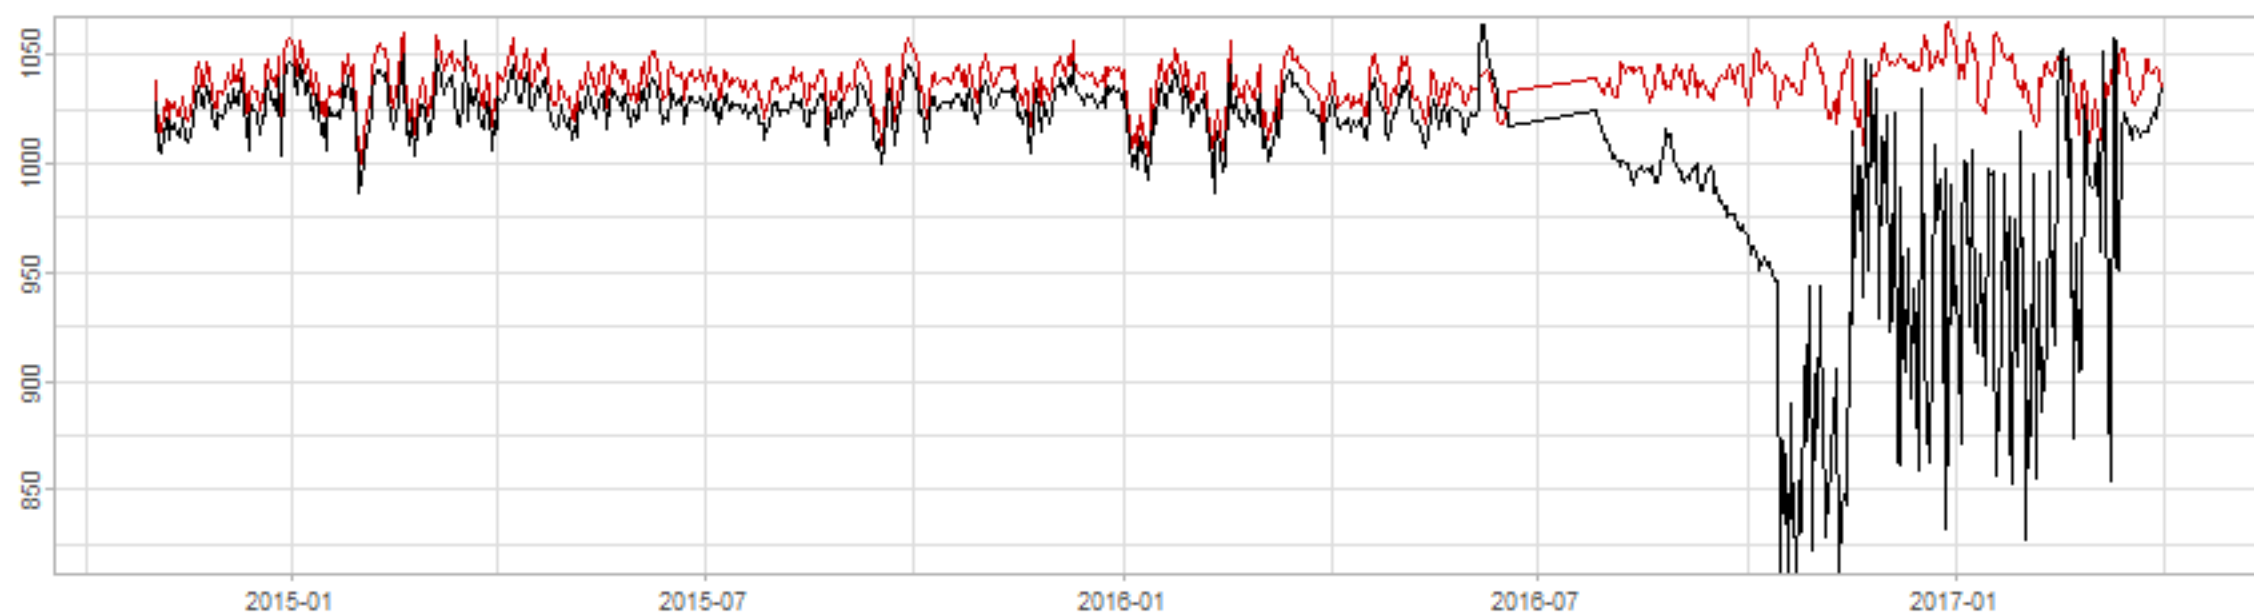

Drift p-value: 1.91e-03, rate: -3.19 cmH2O/year @2017-03-16 12:00:00

Drift p-value: 8.12e-01, rate: 103.00 cmH2O/year @2019-09-19

Drift p-value: 8.09e-01, rate: 1.77 cmH2O/year @2019-01-08 12:00:00

Drift p-value: 9.47e-01, rate: -93.94 cmH2O/year @2019-09-06 12:00:00

BAOL500X_B_0029B - v0.01

BAOL503X_B_009C1 - v0.01

BAOL517X_B_0055C - v0.01

BAOL518X_B_B2129 - v0.01

Drift p-value: 6.83e-01, rate: 0.48 cmH2O/year @2016-09-18 12:00:00

Drift p-value: $7.37e-02$, rate: -2062.73 cmH₂O/year @2020-02-03 12:00:00

Drift p-value: 7.29e-01, rate: 0.41 cmH2O/year @2016-08-30 12:00:00

Drift p-value: 6.50e-01, rate: 0.21 cmH2O/year @2016-09-23 12:00:00

Drift p-value: 7.98e-01, rate: 98.17 cmH2O/year @2019-11-01

BAOL547X_B_B2137 - v0.01

BAOL548X_B_0055B - v0.01

Drift p-value: 9.22e-01, rate: 0.67 cmH2O/year @2014-12-13

Drift p-value: 8.57e-01, rate: 164.61 cmH2O/year @2017-12-22 12:00:00

BAOL550X_B_B2136 - v0.01

BAOL551X_B_B2135 - v0.01