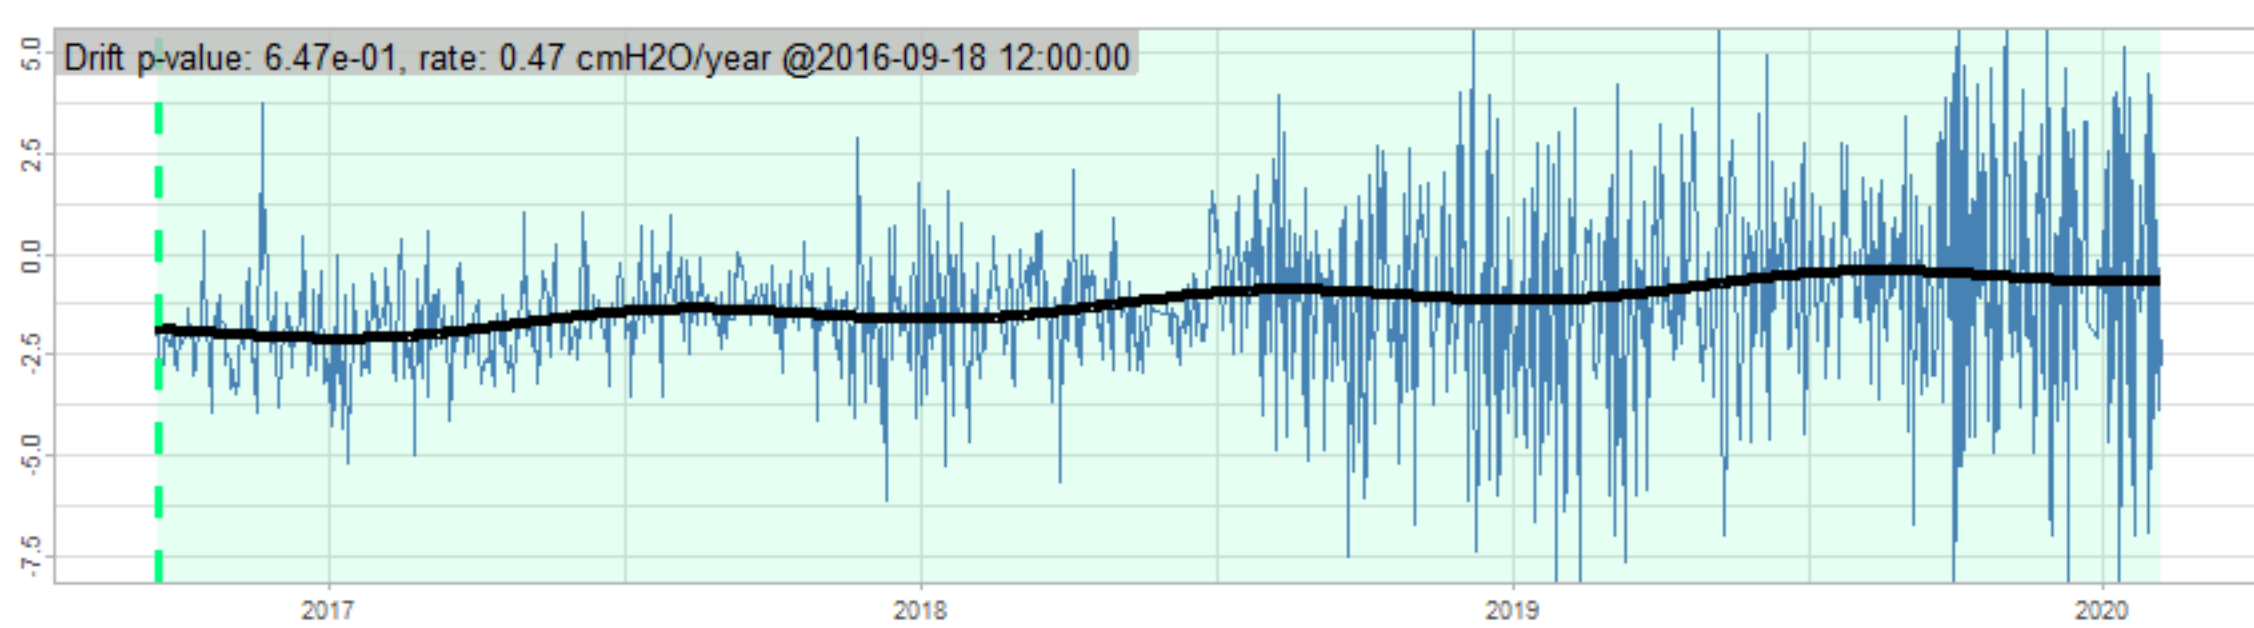

Drift p-value: 1.91e-03, rate: -3.19 cmH2O/year @2017-03-16 12:00:00

Drift p-value: 8.12e-01, rate: 103.00 cmH2O/year @2019-09-19

Drift p-value: 8.09e-01, rate: 1.77 cmH2O/year @2019-01-08 12:00:00

Drift p-value: 9.47e-01, rate: -93.94 cmH2O/year @2019-09-06 12:00:00

BAOL500X_B_0029B - v0.01

BAOL503X_B_009C1 - v0.01

BAOL517X_B_0055C - v0.01

BAOL518X_B_B2129 - v0.01

Drift p-value: 6.83e-01, rate: 0.48 cmH2O/year @2016-09-18 12:00:00

Drift p-value: $7.37e-02$, rate: -2062.73 cmH₂O/year @2020-02-03 12:00:00

Drift p-value: 7.29e-01, rate: 0.41 cmH2O/year @2016-08-30 12:00:00

Drift p-value: 6.50e-01, rate: 0.21 cmH2O/year @2016-09-23 12:00:00

Drift p-value: 7.98e-01, rate: 98.17 cmH2O/year @2019-11-01

BAOL547X_B_B2137 - v0.01

BAOL548X_B_0055B - v0.01

Drift p-value: 9.22e-01, rate: 0.67 cmH2O/year @2014-12-13

Drift p-value: 8.57e-01, rate: 164.61 cmH2O/year @2017-12-22 12:00:00

BAOL550X_B_B2136 - v0.01

BAOL551X_B_B2135 - v0.01