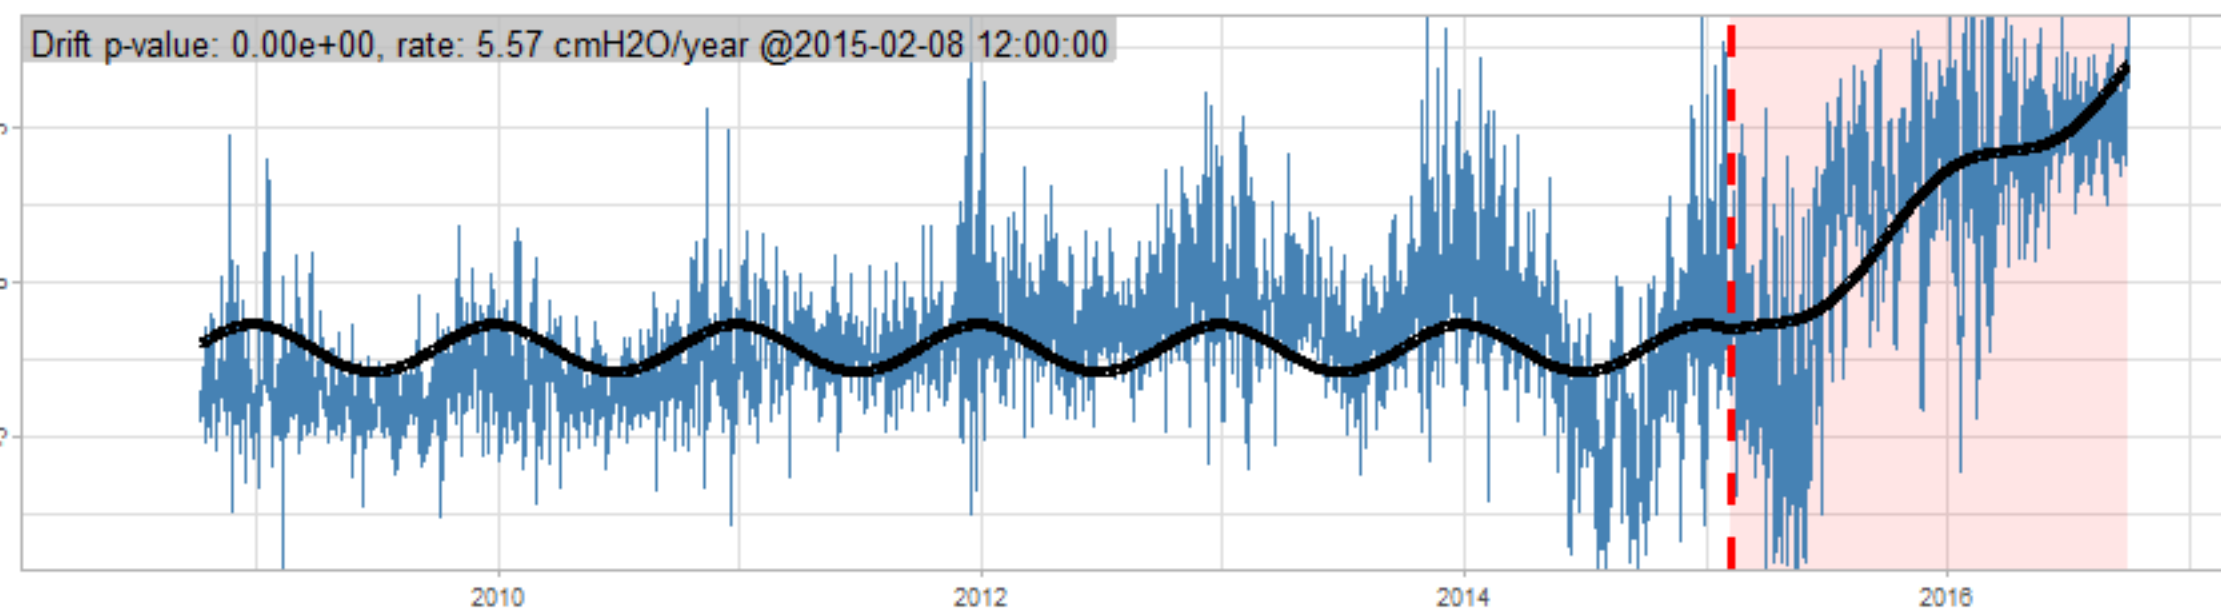

Drift p-value: 1.91e-03, rate: -3.19 cmH2O/year @2017-03-16 12:00:00

Drift p-value: 8.12e-01, rate: 103.00 cmH2O/year @2019-09-19

Drift p-value: 8.09e-01, rate: 1.77 cmH2O/year @2019-01-08 12:00:00

Drift p-value: 9.47e-01, rate: -93.94 cmH2O/year @2019-09-06 12:00:00

BAOL500X_B_0029B - v0.01

BAOL503X_B_009C1 - v0.01

BAOL517X_B_0055C - v0.01

BAOL518X_B_B2129 - v0.01

Drift p-value: 6.83e-01, rate: 0.48 cmH2O/year @2016-09-18 12:00:00

Drift p-value: $7.37e-02$, rate: -2062.73 cmH₂O/year @2020-02-03 12:00:00

Drift p-value: 7.29e-01, rate: 0.41 cmH2O/year @2016-08-30 12:00:00

Drift p-value: 6.50e-01, rate: 0.21 cmH2O/year @2016-09-23 12:00:00

Drift p-value: 7.98e-01, rate: 98.17 cmH2O/year @2019-11-01

BAOL547X_B_B2137 - v0.01

BAOL548X_B_0055B - v0.01

Drift p-value: 9.22e-01, rate: 0.67 cmH2O/year @2014-12-13

Drift p-value: 8.57e-01, rate: 164.61 cmH2O/year @2017-12-22 12:00:00

BAOL550X_B_B2136 - v0.01

BAOL551X_B_B2135 - v0.01