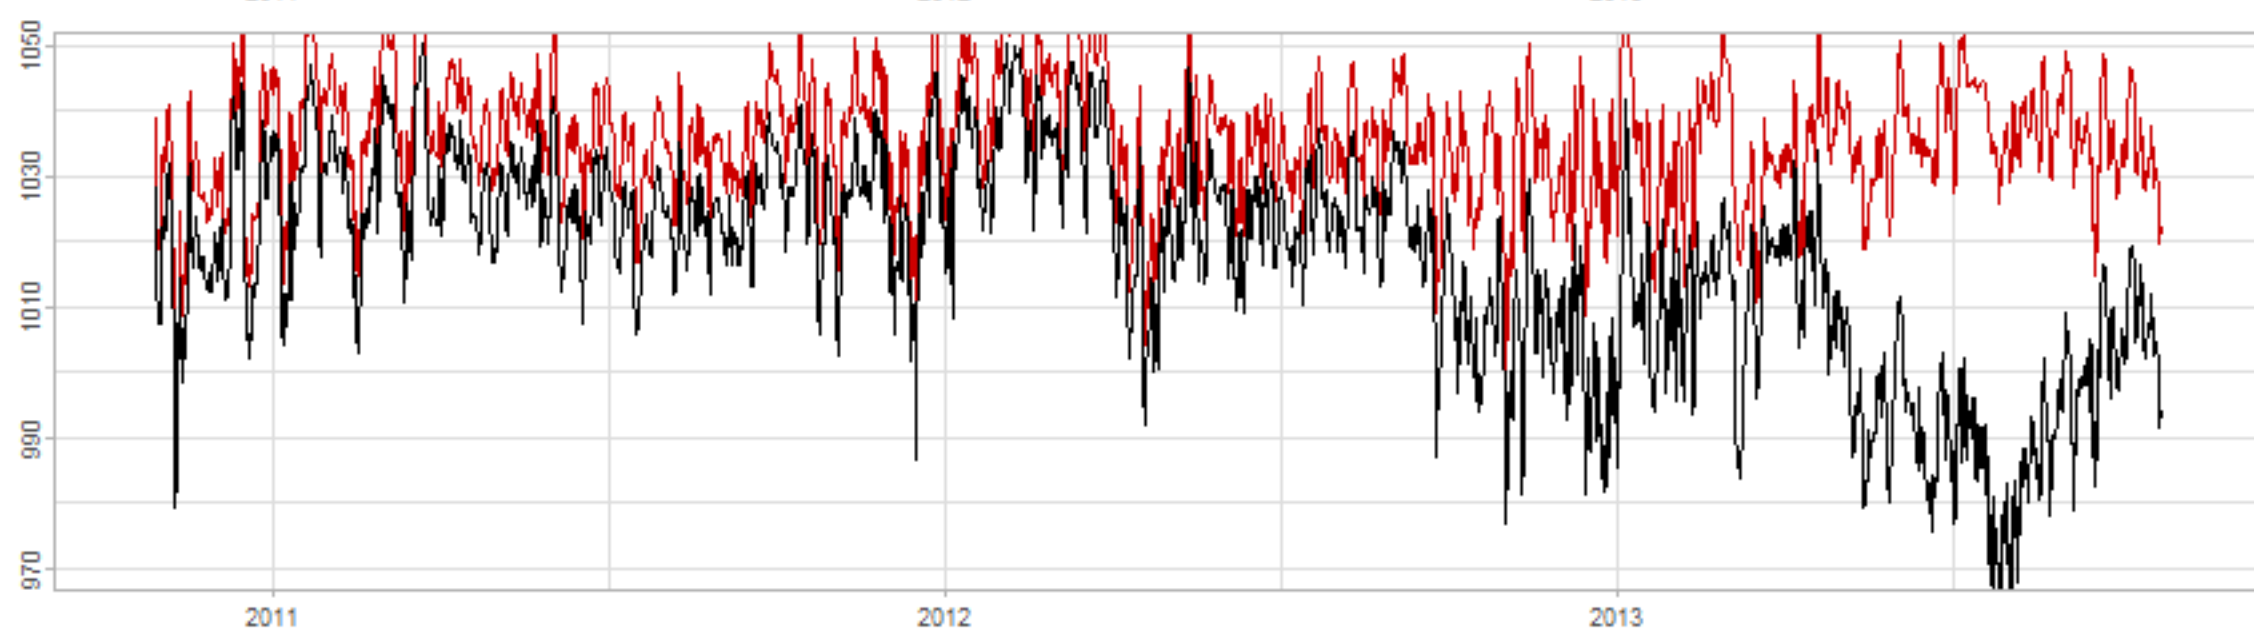

Drift p-value: 1.91e-03, rate: -3.19 cmH2O/year @2017-03-16 12:00:00

Drift p-value: 8.12e-01, rate: 103.00 cmH2O/year @2019-09-19

Drift p-value: 8.09e-01, rate: 1.77 cmH2O/year @2019-01-08 12:00:00

Drift p-value: 9.47e-01, rate: -93.94 cmH2O/year @2019-09-06 12:00:00

BAOL500X_B_0029B - v0.01

BAOL503X_B_009C1 - v0.01

BAOL517X_B_0055C - v0.01

BAOL518X_B_B2129 - v0.01

Drift p-value: 6.83e-01, rate: 0.48 cmH2O/year @2016-09-18 12:00:00

Drift p-value: $7.37e-02$, rate: -2062.73 cmH₂O/year @2020-02-03 12:00:00

Drift p-value: 7.29e-01, rate: 0.41 cmH2O/year @2016-08-30 12:00:00

Drift p-value: 6.50e-01, rate: 0.21 cmH2O/year @2016-09-23 12:00:00

Drift p-value: 7.98e-01, rate: 98.17 cmH2O/year @2019-11-01

BAOL547X_B_B2137 - v0.01

BAOL548X_B_0055B - v0.01

Drift p-value: 9.22e-01, rate: 0.67 cmH2O/year @2014-12-13

Drift p-value: 8.57e-01, rate: 164.61 cmH2O/year @2017-12-22 12:00:00

BAOL550X_B_B2136 - v0.01

BAOL551X_B_B2135 - v0.01