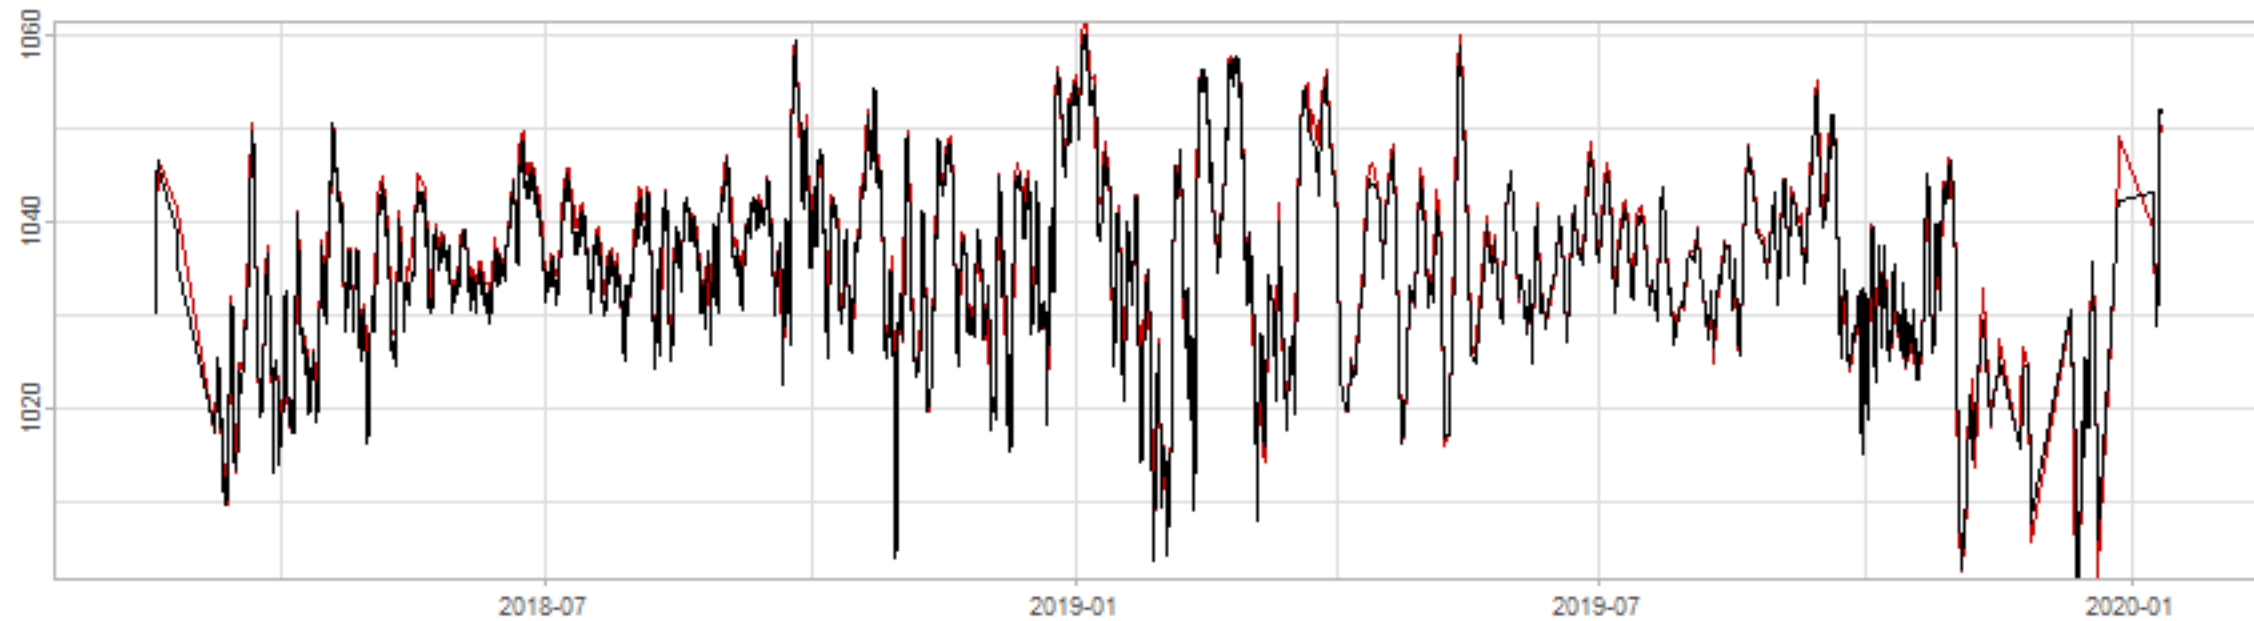

Drift p-value: 1.91e-03, rate: -3.19 cmH2O/year @2017-03-16 12:00:00

Drift p-value: 8.12e-01, rate: 103.00 cmH2O/year @2019-09-19

Drift p-value: 8.09e-01, rate: 1.77 cmH2O/year @2019-01-08 12:00:00

Drift p-value: 9.47e-01, rate: -93.94 cmH2O/year @2019-09-06 12:00:00

BAOL500X_B_0029B - v0.01

BAOL503X_B_009C1 - v0.01

BAOL517X_B_0055C - v0.01

BAOL518X_B_B2129 - v0.01

Drift p-value: 6.83e-01, rate: 0.48 cmH2O/year @2016-09-18 12:00:00

Drift p-value: $7.37e-02$, rate: -2062.73 cmH₂O/year @2020-02-03 12:00:00

Drift p-value: 7.29e-01, rate: 0.41 cmH2O/year @2016-08-30 12:00:00

Drift p-value: 6.50e-01, rate: 0.21 cmH2O/year @2016-09-23 12:00:00

Drift p-value: 7.98e-01, rate: 98.17 cmH2O/year @2019-11-01

BAOL547X_B_B2137 - v0.01

BAOL548X_B_0055B - v0.01

Drift p-value: 9.22e-01, rate: 0.67 cmH2O/year @2014-12-13

Drift p-value: 8.57e-01, rate: 164.61 cmH2O/year @2017-12-22 12:00:00

BAOL550X_B_B2136 - v0.01

BAOL551X_B_B2135 - v0.01