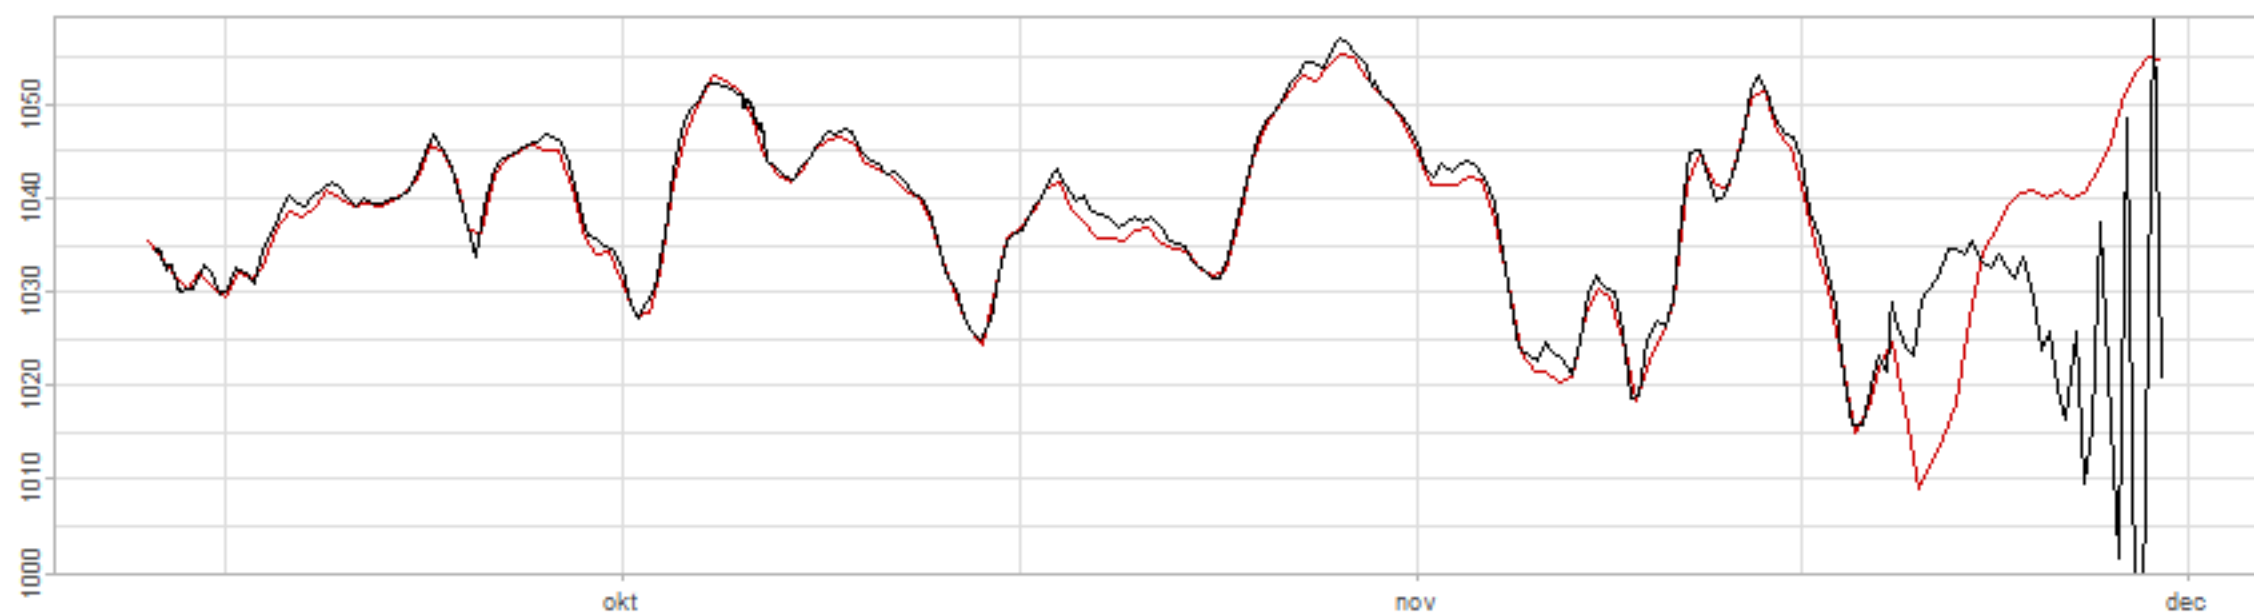

Drift p-value: 1.91e-03, rate: -3.19 cmH2O/year @2017-03-16 12:00:00

Drift p-value: 8.12e-01, rate: 103.00 cmH2O/year @2019-09-19

Drift p-value: 8.09e-01, rate: 1.77 cmH2O/year @2019-01-08 12:00:00

Drift p-value: 9.47e-01, rate: -93.94 cmH2O/year @2019-09-06 12:00:00

BAOL500X_B_0029B - v0.01

BAOL503X_B_009C1 - v0.01

BAOL517X_B_0055C - v0.01

BAOL518X_B_B2129 - v0.01

Drift p-value: 6.83e-01, rate: 0.48 cmH2O/year @2016-09-18 12:00:00

Drift p-value: $7.37e-02$, rate: -2062.73 cmH₂O/year @2020-02-03 12:00:00

Drift p-value: 7.29e-01, rate: 0.41 cmH2O/year @2016-08-30 12:00:00

Drift p-value: 6.50e-01, rate: 0.21 cmH2O/year @2016-09-23 12:00:00

Drift p-value: 7.98e-01, rate: 98.17 cmH2O/year @2019-11-01

BAOL547X_B_B2137 - v0.01

BAOL548X_B_0055B - v0.01

Drift p-value: 9.22e-01, rate: 0.67 cmH2O/year @2014-12-13

Drift p-value: 8.57e-01, rate: 164.61 cmH2O/year @2017-12-22 12:00:00

BAOL550X_B_B2136 - v0.01

BAOL551X_B_B2135 - v0.01