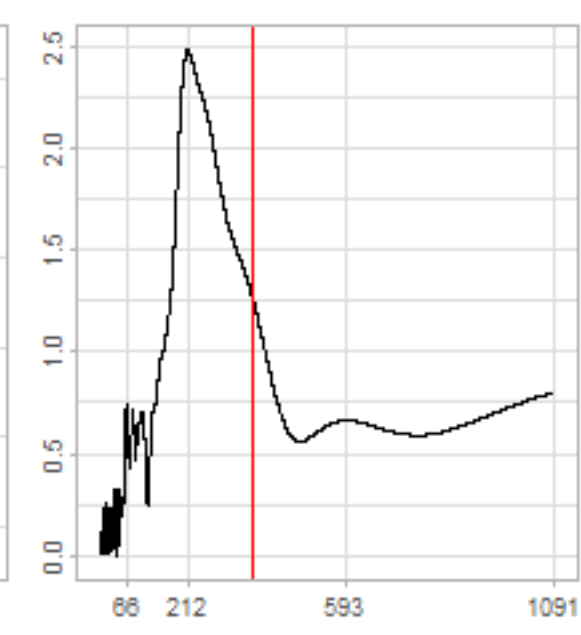

Drift p-value: 1.91e-03, rate: -3.19 cmH2O/year @2017-03-16 12:00:00

Drift p-value: 8.12e-01, rate: 103.00 cmH2O/year @2019-09-19

Drift p-value: 8.09e-01, rate: 1.77 cmH2O/year @2019-01-08 12:00:00

Drift p-value: 9.47e-01, rate: -93.94 cmH2O/year @2019-09-06 12:00:00

BAOL500X_B_0029B - v0.01

BAOL503X_B_009C1 - v0.01

BAOL517X_B_0055C - v0.01

BAOL518X_B_B2129 - v0.01

Drift p-value: 6.83e-01, rate: 0.48 cmH2O/year @2016-09-18 12:00:00

Drift p-value: $7.37e-02$, rate: -2062.73 cmH₂O/year @2020-02-03 12:00:00

Drift p-value: 7.29e-01, rate: 0.41 cmH2O/year @2016-08-30 12:00:00

Drift p-value: 6.50e-01, rate: 0.21 cmH2O/year @2016-09-23 12:00:00

Drift p-value: 7.98e-01, rate: 98.17 cmH2O/year @2019-11-01

BAOL547X_B_B2137 - v0.01

BAOL548X_B_0055B - v0.01

Drift p-value: 9.22e-01, rate: 0.67 cmH2O/year @2014-12-13

Drift p-value: 8.57e-01, rate: 164.61 cmH2O/year @2017-12-22 12:00:00

BAOL550X_B_B2136 - v0.01

BAOL551X_B_B2135 - v0.01