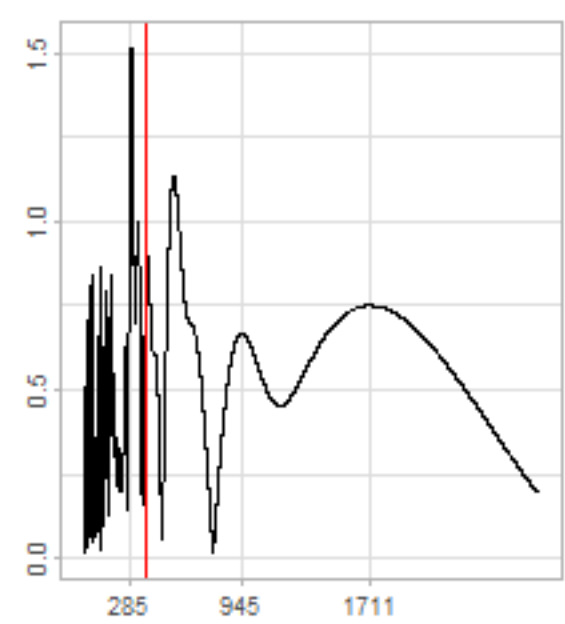

Drift p-value: 1.91e-03, rate: -3.19 cmH2O/year @2017-03-16 12:00:00

Drift p-value: 8.12e-01, rate: 103.00 cmH2O/year @2019-09-19

Drift p-value: 8.09e-01, rate: 1.77 cmH2O/year @2019-01-08 12:00:00

Drift p-value: 9.47e-01, rate: -93.94 cmH2O/year @2019-09-06 12:00:00

BAOL500X_B_0029B - v0.01

BAOL503X_B_009C1 - v0.01

BAOL517X_B_0055C - v0.01

BAOL518X_B_B2129 - v0.01

Drift p-value: 6.83e-01, rate: 0.48 cmH2O/year @2016-09-18 12:00:00

Drift p-value: $7.37e-02$, rate: -2062.73 cmH₂O/year @2020-02-03 12:00:00

Drift p-value: 7.29e-01, rate: 0.41 cmH2O/year @2016-08-30 12:00:00

Drift p-value: 6.50e-01, rate: 0.21 cmH2O/year @2016-09-23 12:00:00

Drift p-value: 7.98e-01, rate: 98.17 cmH2O/year @2019-11-01

BAOL547X_B_B2137 - v0.01

BAOL548X_B_0055B - v0.01

Drift p-value: 9.22e-01, rate: 0.67 cmH2O/year @2014-12-13

Drift p-value: 8.57e-01, rate: 164.61 cmH2O/year @2017-12-22 12:00:00

BAOL550X_B_B2136 - v0.01

BAOL551X_B_B2135 - v0.01