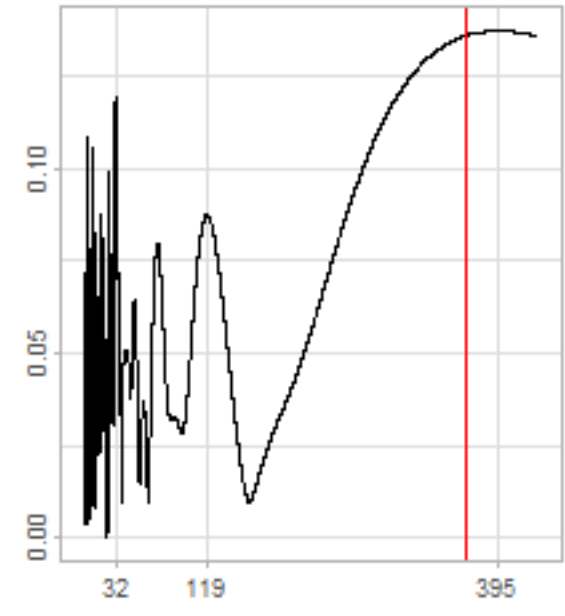

Drift p-value: 1.91e-03, rate: -3.19 cmH2O/year @2017-03-16 12:00:00

Drift p-value: 8.12e-01, rate: 103.00 cmH2O/year @2019-09-19

Drift p-value: 8.09e-01, rate: 1.77 cmH2O/year @2019-01-08 12:00:00

Drift p-value: 9.47e-01, rate: -93.94 cmH2O/year @2019-09-06 12:00:00

BAOL500X_B_0029B - v0.01

BAOL503X_B_009C1 - v0.01

BAOL517X_B_0055C - v0.01

BAOL518X_B_B2129 - v0.01

Drift p-value: 6.83e-01, rate: 0.48 cmH2O/year @2016-09-18 12:00:00

Drift p-value: $7.37e-02$, rate: -2062.73 cmH₂O/year @2020-02-03 12:00:00

Drift p-value: 7.29e-01, rate: 0.41 cmH2O/year @2016-08-30 12:00:00

Drift p-value: 6.50e-01, rate: 0.21 cmH2O/year @2016-09-23 12:00:00

Drift p-value: 7.98e-01, rate: 98.17 cmH2O/year @2019-11-01

BAOL547X_B_B2137 - v0.01

BAOL548X_B_0055B - v0.01

Drift p-value: 9.22e-01, rate: 0.67 cmH2O/year @2014-12-13

Drift p-value: 8.57e-01, rate: 164.61 cmH2O/year @2017-12-22 12:00:00

BAOL550X_B_B2136 - v0.01

BAOL551X_B_B2135 - v0.01