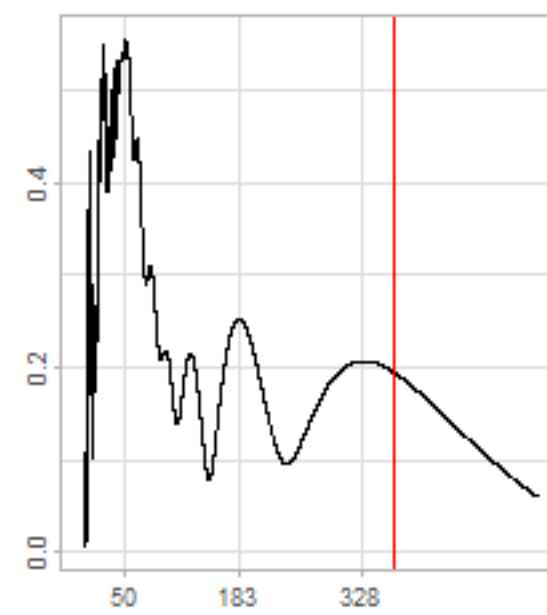

Drift p-value: 1.91e-03, rate: -3.19 cmH2O/year @2017-03-16 12:00:00

Drift p-value: 8.12e-01, rate: 103.00 cmH2O/year @2019-09-19

Drift p-value: 8.09e-01, rate: 1.77 cmH2O/year @2019-01-08 12:00:00

Drift p-value: 9.47e-01, rate: -93.94 cmH2O/year @2019-09-06 12:00:00

BAOL500X_B_0029B - v0.01

BAOL503X_B_009C1 - v0.01

BAOL517X_B_0055C - v0.01

BAOL518X_B_B2129 - v0.01

Drift p-value: 6.83e-01, rate: 0.48 cmH2O/year @2016-09-18 12:00:00

Drift p-value: $7.37e-02$, rate: -2062.73 cmH₂O/year @2020-02-03 12:00:00

Drift p-value: 7.29e-01, rate: 0.41 cmH2O/year @2016-08-30 12:00:00

Drift p-value: 6.50e-01, rate: 0.21 cmH2O/year @2016-09-23 12:00:00

Drift p-value: 7.98e-01, rate: 98.17 cmH2O/year @2019-11-01

BAOL547X_B_B2137 - v0.01

BAOL548X_B_0055B - v0.01

Drift p-value: 9.22e-01, rate: 0.67 cmH2O/year @2014-12-13

Drift p-value: 8.57e-01, rate: 164.61 cmH2O/year @2017-12-22 12:00:00

BAOL550X_B_B2136 - v0.01

BAOL551X_B_B2135 - v0.01