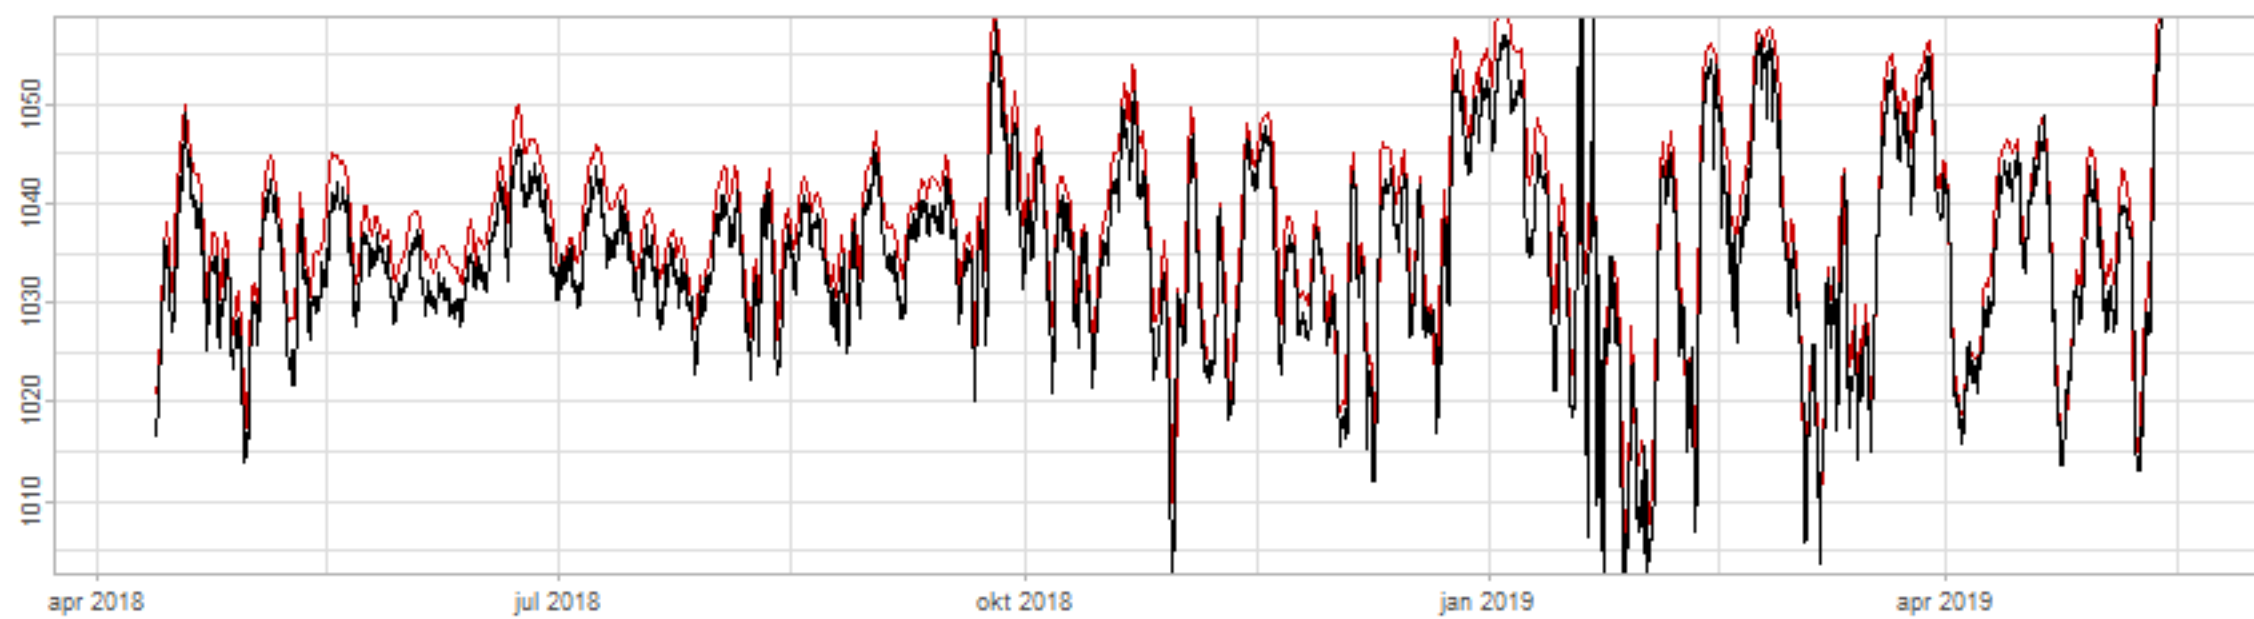

Drift p-value: 1.91e-03, rate: -3.19 cmH2O/year @2017-03-16 12:00:00

Drift p-value: 8.12e-01, rate: 103.00 cmH2O/year @2019-09-19

Drift p-value: 8.09e-01, rate: 1.77 cmH2O/year @2019-01-08 12:00:00

Drift p-value: 9.47e-01, rate: -93.94 cmH2O/year @2019-09-06 12:00:00

BAOL500X_B_0029B - v0.01

BAOL503X_B_009C1 - v0.01

BAOL517X_B_0055C - v0.01

BAOL518X_B_B2129 - v0.01

Drift p-value: 6.83e-01, rate: 0.48 cmH2O/year @2016-09-18 12:00:00

Drift p-value: $7.37e-02$, rate: -2062.73 cmH₂O/year @2020-02-03 12:00:00

Drift p-value: 7.29e-01, rate: 0.41 cmH2O/year @2016-08-30 12:00:00

Drift p-value: 6.50e-01, rate: 0.21 cmH2O/year @2016-09-23 12:00:00

Drift p-value: 7.98e-01, rate: 98.17 cmH2O/year @2019-11-01

BAOL547X_B_B2137 - v0.01

BAOL548X_B_0055B - v0.01

Drift p-value: 9.22e-01, rate: 0.67 cmH2O/year @2014-12-13

Drift p-value: 8.57e-01, rate: 164.61 cmH2O/year @2017-12-22 12:00:00

BAOL550X_B_B2136 - v0.01

BAOL551X_B_B2135 - v0.01