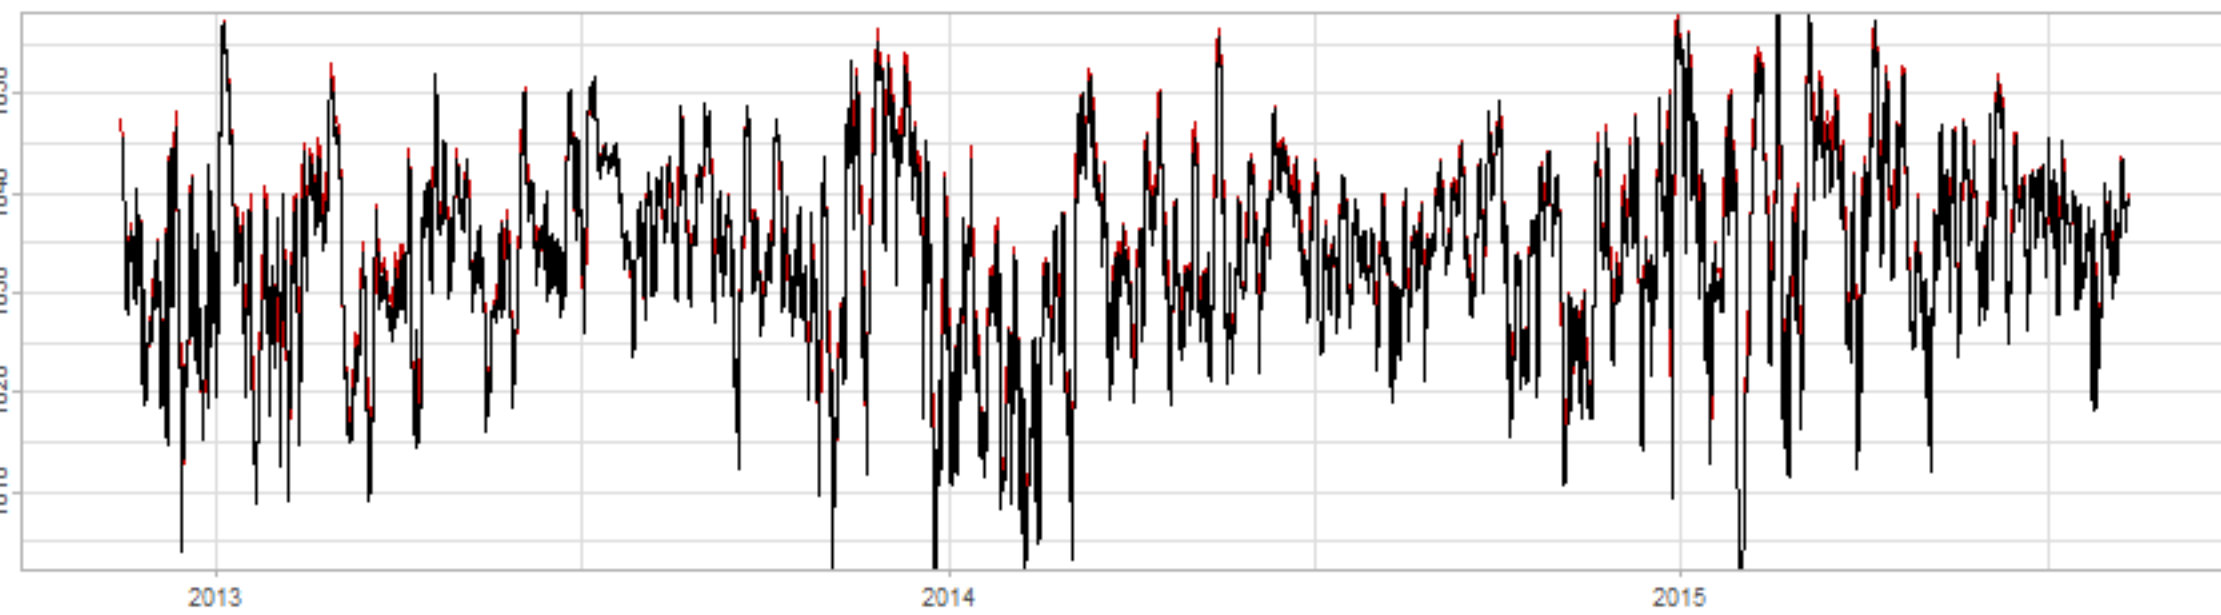

Drift p-value: 1.91e-03, rate: -3.19 cmH2O/year @2017-03-16 12:00:00

Drift p-value: 8.12e-01, rate: 103.00 cmH2O/year @2019-09-19

Drift p-value: 8.09e-01, rate: 1.77 cmH2O/year @2019-01-08 12:00:00

Drift p-value: 9.47e-01, rate: -93.94 cmH2O/year @2019-09-06 12:00:00

BAOL500X_B_0029B - v0.01

BAOL503X_B_009C1 - v0.01

BAOL517X_B_0055C - v0.01

BAOL518X_B_B2129 - v0.01

Drift p-value: 6.83e-01, rate: 0.48 cmH2O/year @2016-09-18 12:00:00

Drift p-value: $7.37e-02$, rate: -2062.73 cmH₂O/year @2020-02-03 12:00:00

Drift p-value: 7.29e-01, rate: 0.41 cmH2O/year @2016-08-30 12:00:00

Drift p-value: 6.50e-01, rate: 0.21 cmH2O/year @2016-09-23 12:00:00

Drift p-value: 7.98e-01, rate: 98.17 cmH2O/year @2019-11-01

BAOL547X_B_B2137 - v0.01

BAOL548X_B_0055B - v0.01

Drift p-value: 9.22e-01, rate: 0.67 cmH2O/year @2014-12-13

Drift p-value: 8.57e-01, rate: 164.61 cmH2O/year @2017-12-22 12:00:00

BAOL550X_B_B2136 - v0.01

BAOL551X_B_B2135 - v0.01