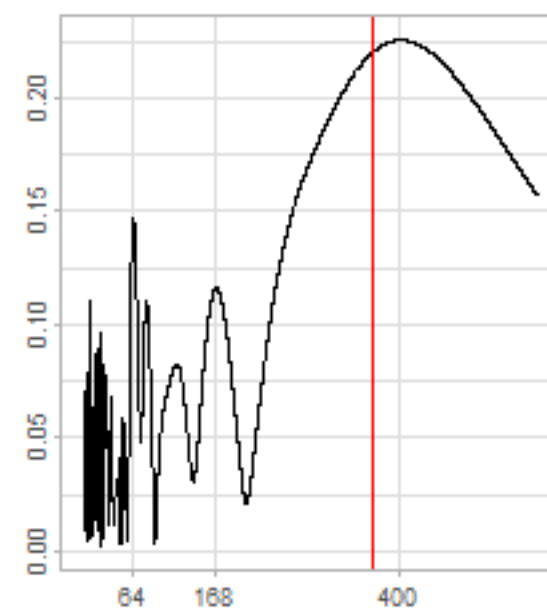

Drift p-value: 1.91e-03, rate: -3.19 cmH2O/year @2017-03-16 12:00:00

Drift p-value: 8.12e-01, rate: 103.00 cmH2O/year @2019-09-19

Drift p-value: 8.09e-01, rate: 1.77 cmH2O/year @2019-01-08 12:00:00

Drift p-value: 9.47e-01, rate: -93.94 cmH2O/year @2019-09-06 12:00:00

BAOL500X_B_0029B - v0.01

BAOL503X_B_009C1 - v0.01

BAOL517X_B_0055C - v0.01

BAOL518X_B_B2129 - v0.01

Drift p-value: 6.83e-01, rate: 0.48 cmH2O/year @2016-09-18 12:00:00

Drift p-value: $7.37e-02$, rate: -2062.73 cmH₂O/year @2020-02-03 12:00:00

Drift p-value: 7.29e-01, rate: 0.41 cmH2O/year @2016-08-30 12:00:00

Drift p-value: 6.50e-01, rate: 0.21 cmH2O/year @2016-09-23 12:00:00

Drift p-value: 7.98e-01, rate: 98.17 cmH2O/year @2019-11-01

BAOL547X_B_B2137 - v0.01

BAOL548X_B_0055B - v0.01

Drift p-value: 9.22e-01, rate: 0.67 cmH2O/year @2014-12-13

Drift p-value: 8.57e-01, rate: 164.61 cmH2O/year @2017-12-22 12:00:00

BAOL550X_B_B2136 - v0.01

BAOL551X_B_B2135 - v0.01