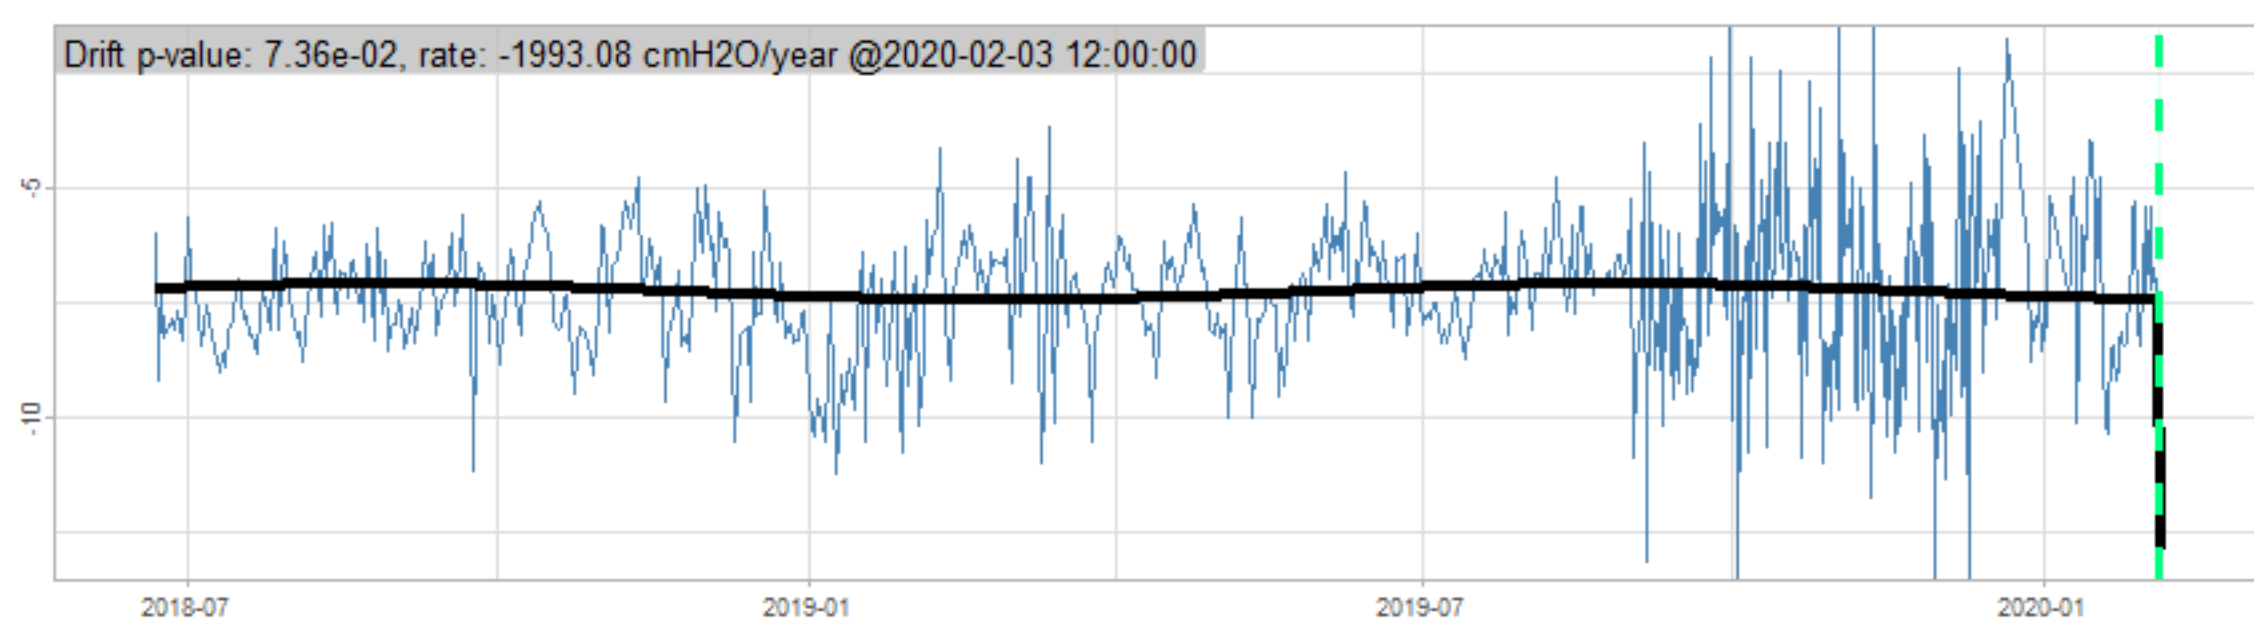

Drift p-value: 1.91e-03, rate: -3.19 cmH2O/year @2017-03-16 12:00:00

Drift p-value: 8.12e-01, rate: 103.00 cmH2O/year @2019-09-19

Drift p-value: 8.09e-01, rate: 1.77 cmH2O/year @2019-01-08 12:00:00

Drift p-value: 9.47e-01, rate: -93.94 cmH2O/year @2019-09-06 12:00:00

BAOL500X_B_0029B - v0.01

BAOL503X_B_009C1 - v0.01

BAOL517X_B_0055C - v0.01

BAOL518X_B_B2129 - v0.01

Drift p-value: 6.83e-01, rate: 0.48 cmH2O/year @2016-09-18 12:00:00

Drift p-value: $7.37e-02$, rate: -2062.73 cmH₂O/year @2020-02-03 12:00:00

Drift p-value: 7.29e-01, rate: 0.41 cmH2O/year @2016-08-30 12:00:00

Drift p-value: 6.50e-01, rate: 0.21 cmH2O/year @2016-09-23 12:00:00

Drift p-value: 7.98e-01, rate: 98.17 cmH2O/year @2019-11-01

BAOL547X_B_B2137 - v0.01

BAOL548X_B_0055B - v0.01

Drift p-value: 9.22e-01, rate: 0.67 cmH2O/year @2014-12-13

Drift p-value: 8.57e-01, rate: 164.61 cmH2O/year @2017-12-22 12:00:00

BAOL550X_B_B2136 - v0.01

BAOL551X_B_B2135 - v0.01