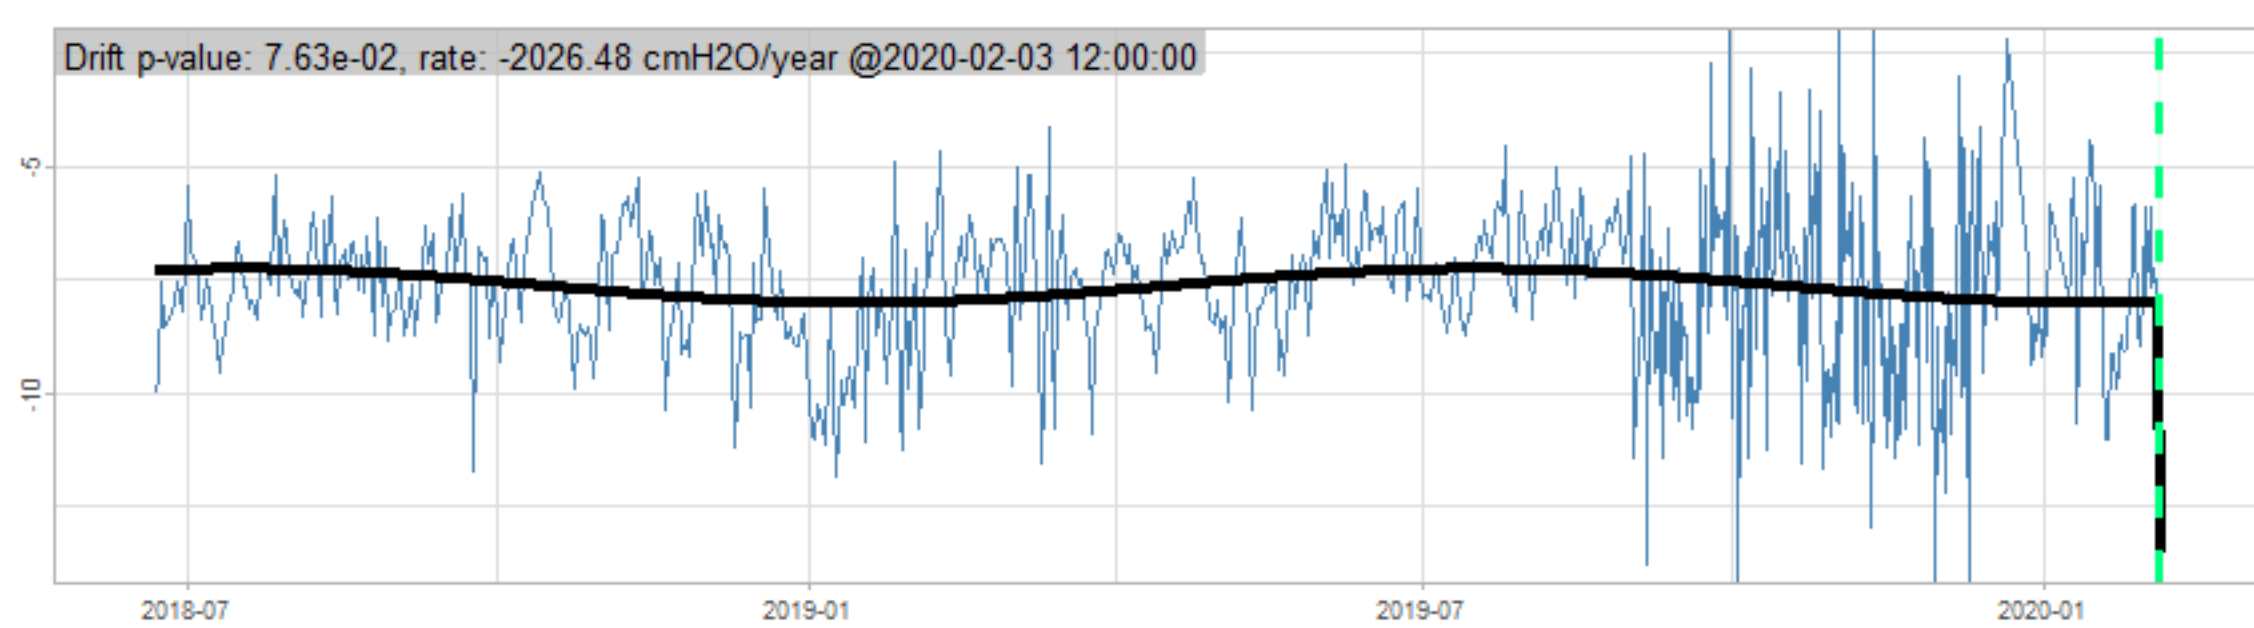

Drift p-value: 1.91e-03, rate: -3.19 cmH2O/year @2017-03-16 12:00:00

Drift p-value: 8.12e-01, rate: 103.00 cmH2O/year @2019-09-19

Drift p-value: 8.09e-01, rate: 1.77 cmH2O/year @2019-01-08 12:00:00

Drift p-value: 9.47e-01, rate: -93.94 cmH2O/year @2019-09-06 12:00:00

BAOL500X_B_0029B - v0.01

BAOL503X_B_009C1 - v0.01

BAOL517X_B_0055C - v0.01

BAOL518X_B_B2129 - v0.01

Drift p-value: 6.83e-01, rate: 0.48 cmH2O/year @2016-09-18 12:00:00

Drift p-value: $7.37e-02$, rate: -2062.73 cmH₂O/year @2020-02-03 12:00:00

Drift p-value: 7.29e-01, rate: 0.41 cmH2O/year @2016-08-30 12:00:00

Drift p-value: 6.50e-01, rate: 0.21 cmH2O/year @2016-09-23 12:00:00

Drift p-value: 7.98e-01, rate: 98.17 cmH2O/year @2019-11-01

BAOL547X_B_B2137 - v0.01

BAOL548X_B_0055B - v0.01

Drift p-value: 9.22e-01, rate: 0.67 cmH2O/year @2014-12-13

Drift p-value: 8.57e-01, rate: 164.61 cmH2O/year @2017-12-22 12:00:00

BAOL550X_B_B2136 - v0.01

BAOL551X_B_B2135 - v0.01