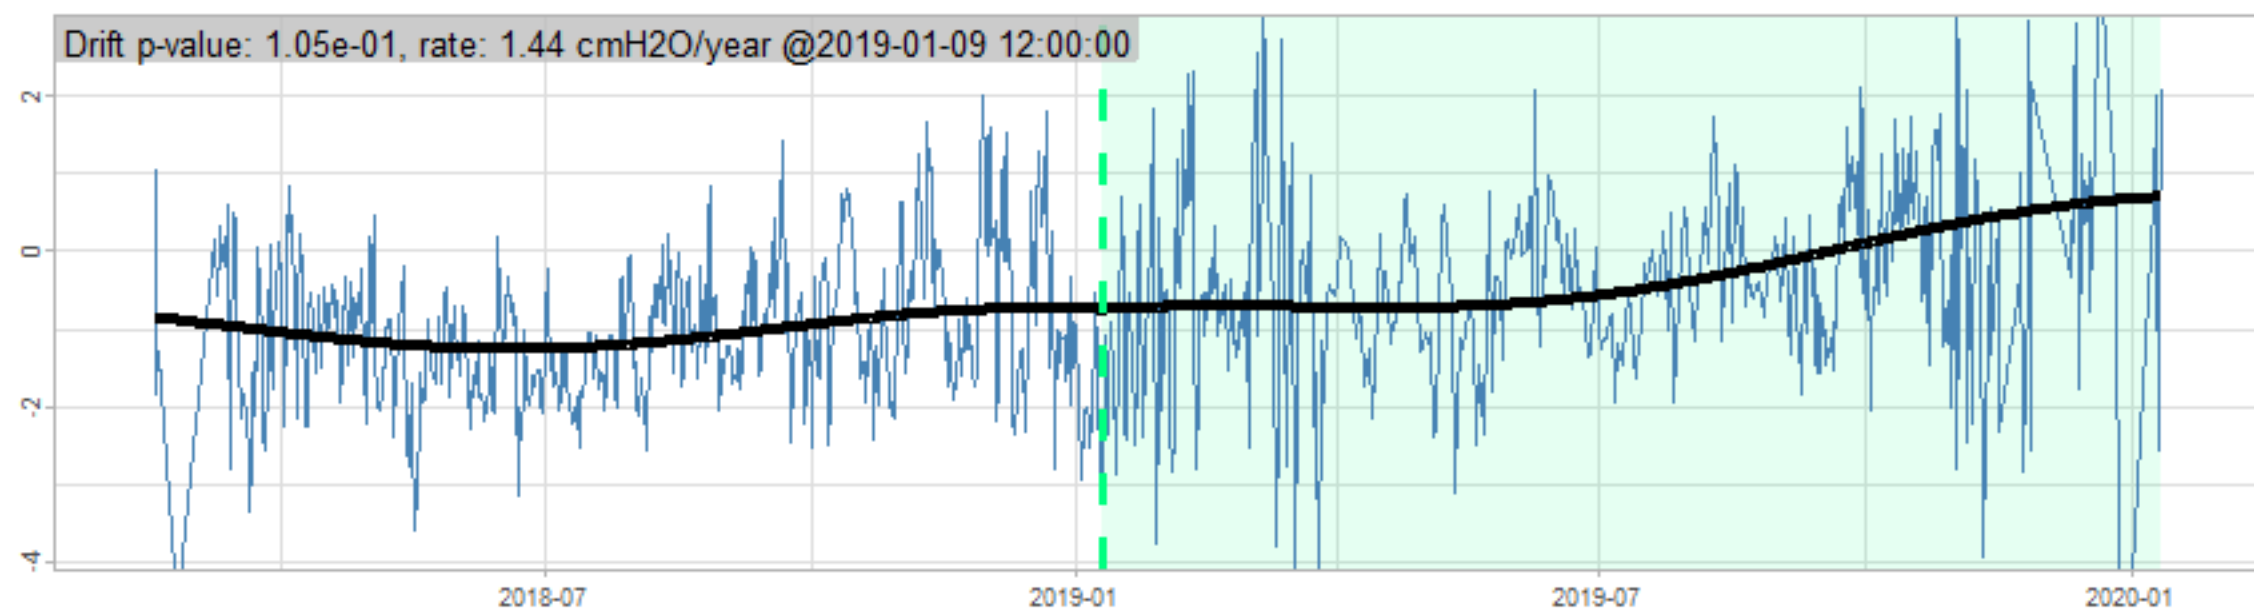

Drift p-value: 1.91e-03, rate: -3.19 cmH2O/year @2017-03-16 12:00:00

Drift p-value: 8.12e-01, rate: 103.00 cmH2O/year @2019-09-19

Drift p-value: 8.09e-01, rate: 1.77 cmH2O/year @2019-01-08 12:00:00

Drift p-value: 9.47e-01, rate: -93.94 cmH2O/year @2019-09-06 12:00:00

BAOL500X_B_0029B - v0.01

BAOL503X_B_009C1 - v0.01

BAOL517X_B_0055C - v0.01

BAOL518X_B_B2129 - v0.01

Drift p-value: 6.83e-01, rate: 0.48 cmH2O/year @2016-09-18 12:00:00

Drift p-value: $7.37e-02$, rate: -2062.73 cmH₂O/year @2020-02-03 12:00:00

Drift p-value: 7.29e-01, rate: 0.41 cmH2O/year @2016-08-30 12:00:00

Drift p-value: 6.50e-01, rate: 0.21 cmH2O/year @2016-09-23 12:00:00

Drift p-value: 7.98e-01, rate: 98.17 cmH2O/year @2019-11-01

BAOL547X_B_B2137 - v0.01

BAOL548X_B_0055B - v0.01

Drift p-value: 9.22e-01, rate: 0.67 cmH2O/year @2014-12-13

Drift p-value: 8.57e-01, rate: 164.61 cmH2O/year @2017-12-22 12:00:00

BAOL550X_B_B2136 - v0.01

BAOL551X_B_B2135 - v0.01