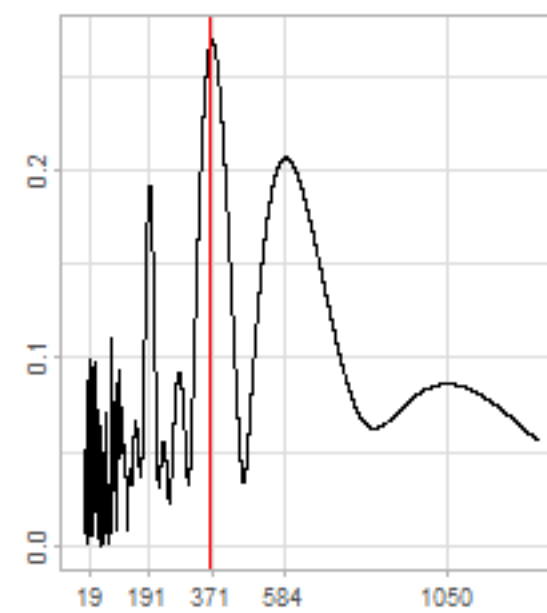

Drift p-value: 1.91e-03, rate: -3.19 cmH2O/year @2017-03-16 12:00:00

Drift p-value: 8.12e-01, rate: 103.00 cmH2O/year @2019-09-19

Drift p-value: 8.09e-01, rate: 1.77 cmH2O/year @2019-01-08 12:00:00

Drift p-value: 9.47e-01, rate: -93.94 cmH2O/year @2019-09-06 12:00:00

BAOL500X_B_0029B - v0.01

BAOL503X_B_009C1 - v0.01

BAOL517X_B_0055C - v0.01

BAOL518X_B_B2129 - v0.01

Drift p-value: 6.83e-01, rate: 0.48 cmH2O/year @2016-09-18 12:00:00

Drift p-value: $7.37e-02$, rate: -2062.73 cmH₂O/year @2020-02-03 12:00:00

Drift p-value: 7.29e-01, rate: 0.41 cmH2O/year @2016-08-30 12:00:00

Drift p-value: 6.50e-01, rate: 0.21 cmH2O/year @2016-09-23 12:00:00

Drift p-value: 7.98e-01, rate: 98.17 cmH2O/year @2019-11-01

BAOL547X_B_B2137 - v0.01

BAOL548X_B_0055B - v0.01

Drift p-value: 9.22e-01, rate: 0.67 cmH2O/year @2014-12-13

Drift p-value: 8.57e-01, rate: 164.61 cmH2O/year @2017-12-22 12:00:00

BAOL550X_B_B2136 - v0.01

BAOL551X_B_B2135 - v0.01