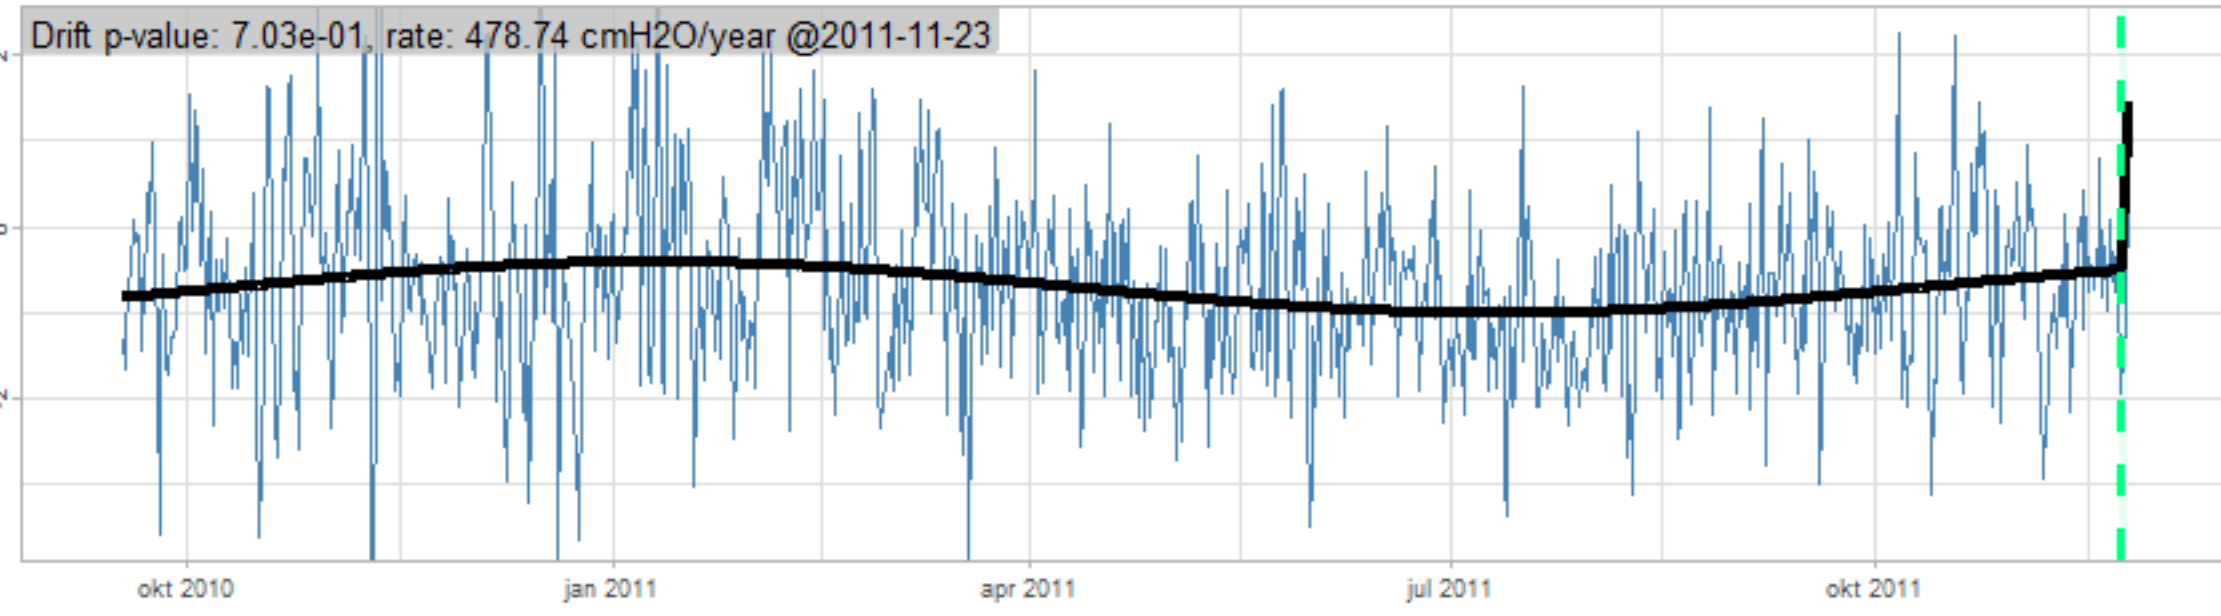

Drift p-value: 1.91e-03, rate: -3.19 cmH2O/year @2017-03-16 12:00:00

Drift p-value: 8.12e-01, rate: 103.00 cmH2O/year @2019-09-19

Drift p-value: 8.09e-01, rate: 1.77 cmH2O/year @2019-01-08 12:00:00

Drift p-value: 9.47e-01, rate: -93.94 cmH2O/year @2019-09-06 12:00:00

BAOL500X_B_0029B - v0.01

BAOL503X_B_009C1 - v0.01

BAOL517X_B_0055C - v0.01

BAOL518X_B_B2129 - v0.01

Drift p-value: 6.83e-01, rate: 0.48 cmH2O/year @2016-09-18 12:00:00

Drift p-value: $7.37e-02$, rate: -2062.73 cmH₂O/year @2020-02-03 12:00:00

Drift p-value: 7.29e-01, rate: 0.41 cmH2O/year @2016-08-30 12:00:00

Drift p-value: 6.50e-01, rate: 0.21 cmH2O/year @2016-09-23 12:00:00

Drift p-value: 7.98e-01, rate: 98.17 cmH2O/year @2019-11-01

BAOL547X_B_B2137 - v0.01

BAOL548X_B_0055B - v0.01

Drift p-value: 9.22e-01, rate: 0.67 cmH2O/year @2014-12-13

Drift p-value: 8.57e-01, rate: 164.61 cmH2O/year @2017-12-22 12:00:00

BAOL550X_B_B2136 - v0.01

BAOL551X_B_B2135 - v0.01