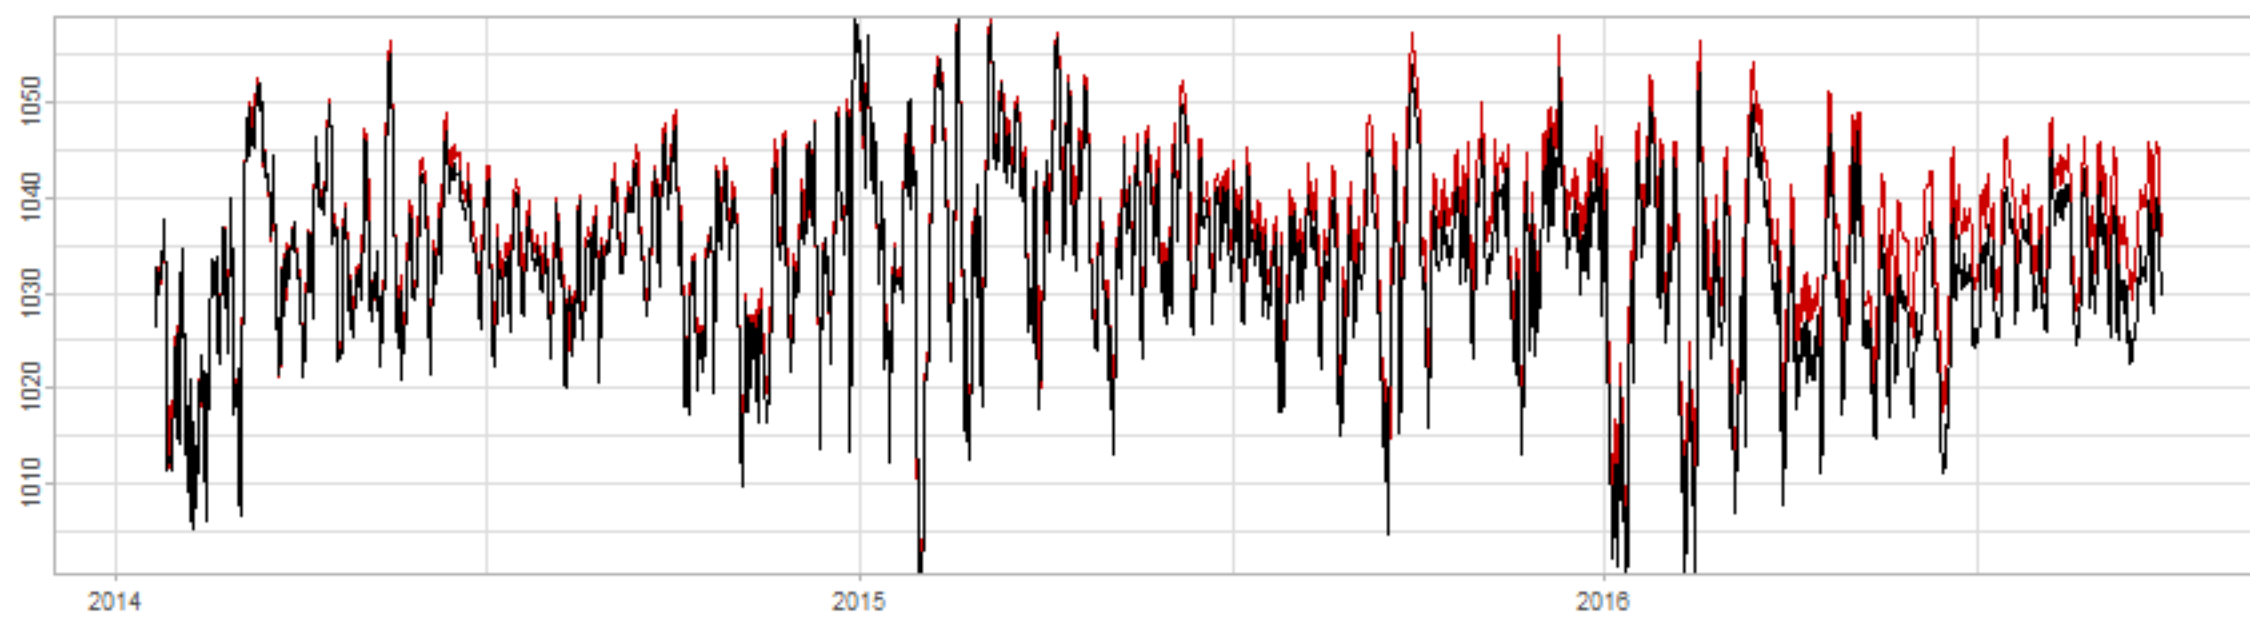

Drift p-value: 1.91e-03, rate: -3.19 cmH2O/year @2017-03-16 12:00:00

Drift p-value: 8.12e-01, rate: 103.00 cmH2O/year @2019-09-19

Drift p-value: 8.09e-01, rate: 1.77 cmH2O/year @2019-01-08 12:00:00

Drift p-value: 9.47e-01, rate: -93.94 cmH2O/year @2019-09-06 12:00:00

BAOL500X_B_0029B - v0.01

BAOL503X_B_009C1 - v0.01

BAOL517X_B_0055C - v0.01

BAOL518X_B_B2129 - v0.01

Drift p-value: 6.83e-01, rate: 0.48 cmH2O/year @2016-09-18 12:00:00

Drift p-value: $7.37e-02$, rate: -2062.73 cmH₂O/year @2020-02-03 12:00:00

Drift p-value: 7.29e-01, rate: 0.41 cmH2O/year @2016-08-30 12:00:00

Drift p-value: 6.50e-01, rate: 0.21 cmH2O/year @2016-09-23 12:00:00

Drift p-value: 7.98e-01, rate: 98.17 cmH2O/year @2019-11-01

BAOL547X_B_B2137 - v0.01

BAOL548X_B_0055B - v0.01

Drift p-value: 9.22e-01, rate: 0.67 cmH2O/year @2014-12-13

Drift p-value: 8.57e-01, rate: 164.61 cmH2O/year @2017-12-22 12:00:00

BAOL550X_B_B2136 - v0.01

BAOL551X_B_B2135 - v0.01