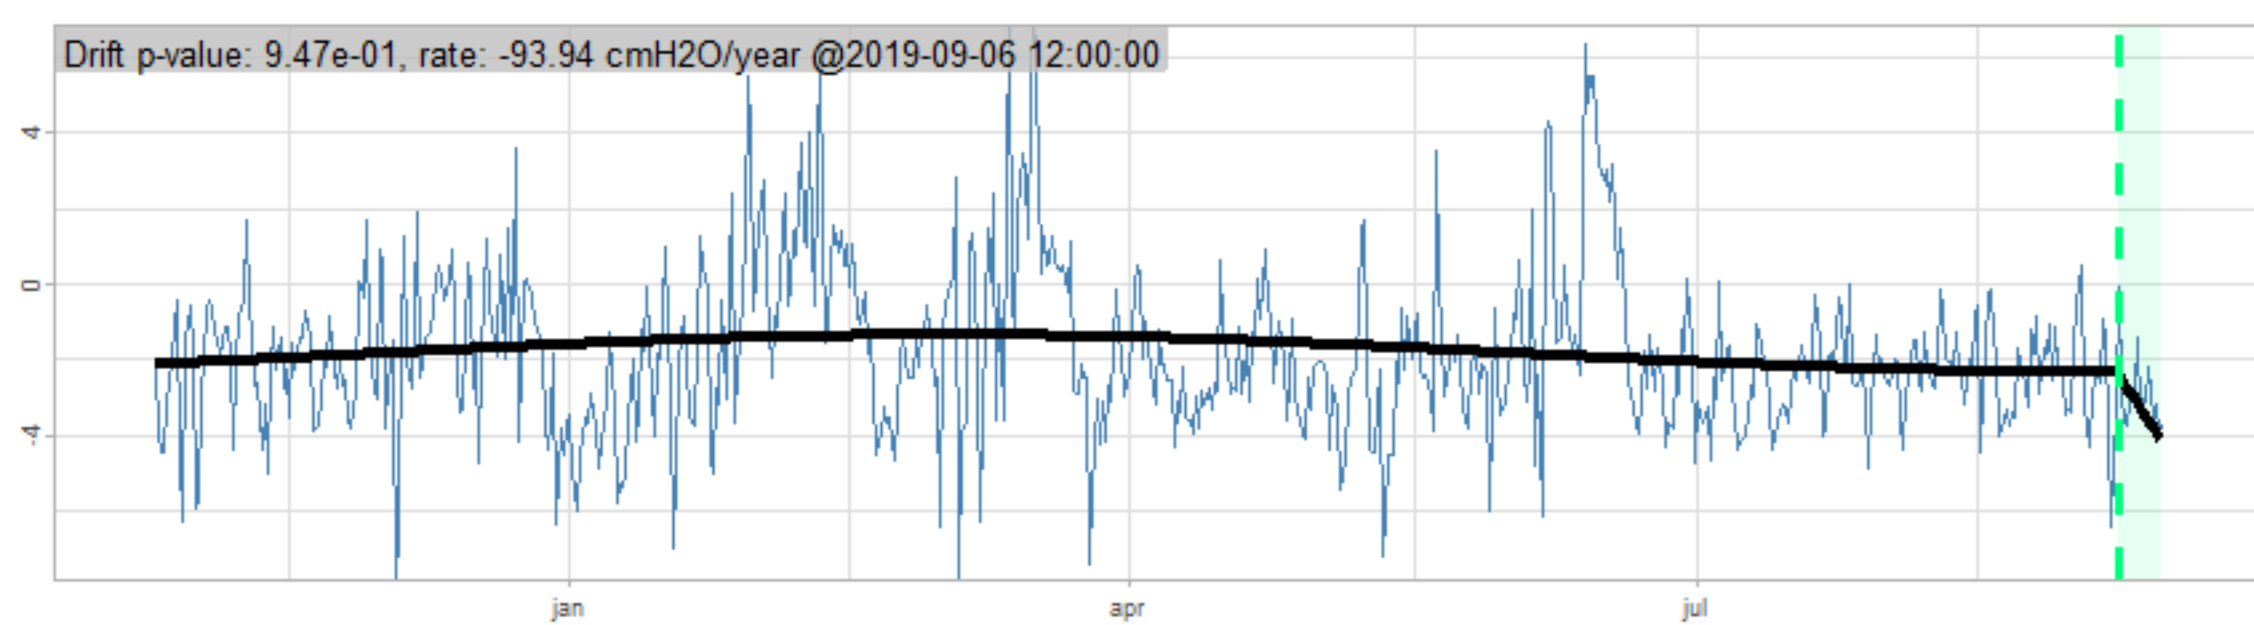

Drift p-value: 1.91e-03, rate: -3.19 cmH2O/year @2017-03-16 12:00:00

Drift p-value: 8.12e-01, rate: 103.00 cmH2O/year @2019-09-19

Drift p-value: 8.09e-01, rate: 1.77 cmH2O/year @2019-01-08 12:00:00

Drift p-value: 9.47e-01, rate: -93.94 cmH2O/year @2019-09-06 12:00:00

BAOL500X_B_0029B - v0.01

BAOL503X_B_009C1 - v0.01

BAOL517X_B_0055C - v0.01

BAOL518X_B_B2129 - v0.01

Drift p-value: 6.83e-01, rate: 0.48 cmH2O/year @2016-09-18 12:00:00

Drift p-value: $7.37e-02$, rate: -2062.73 cmH₂O/year @2020-02-03 12:00:00

Drift p-value: 7.29e-01, rate: 0.41 cmH2O/year @2016-08-30 12:00:00

Drift p-value: 6.50e-01, rate: 0.21 cmH2O/year @2016-09-23 12:00:00

Drift p-value: 7.98e-01, rate: 98.17 cmH2O/year @2019-11-01

BAOL547X_B_B2137 - v0.01

BAOL548X_B_0055B - v0.01

Drift p-value: 9.22e-01, rate: 0.67 cmH2O/year @2014-12-13

Drift p-value: 8.57e-01, rate: 164.61 cmH2O/year @2017-12-22 12:00:00

BAOL550X_B_B2136 - v0.01

BAOL551X_B_B2135 - v0.01