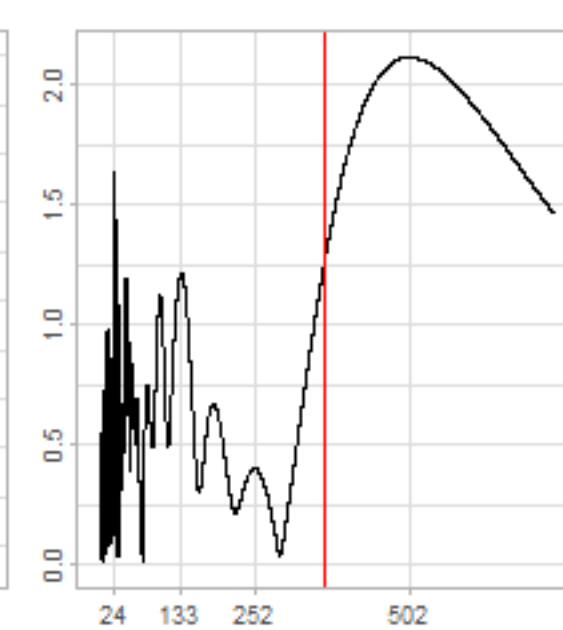

Drift p-value: 1.91e-03, rate: -3.19 cmH2O/year @2017-03-16 12:00:00

Drift p-value: 8.12e-01, rate: 103.00 cmH2O/year @2019-09-19

Drift p-value: 8.09e-01, rate: 1.77 cmH2O/year @2019-01-08 12:00:00

Drift p-value: 9.47e-01, rate: -93.94 cmH2O/year @2019-09-06 12:00:00

BAOL500X_B_0029B - v0.01

BAOL503X_B_009C1 - v0.01

BAOL517X_B_0055C - v0.01

BAOL518X_B_B2129 - v0.01

Drift p-value: 6.83e-01, rate: 0.48 cmH2O/year @2016-09-18 12:00:00

Drift p-value: $7.37e-02$, rate: -2062.73 cmH₂O/year @2020-02-03 12:00:00

Drift p-value: 7.29e-01, rate: 0.41 cmH2O/year @2016-08-30 12:00:00

Drift p-value: 6.50e-01, rate: 0.21 cmH2O/year @2016-09-23 12:00:00

Drift p-value: 7.98e-01, rate: 98.17 cmH2O/year @2019-11-01

BAOL547X_B_B2137 - v0.01

BAOL548X_B_0055B - v0.01

Drift p-value: 9.22e-01, rate: 0.67 cmH2O/year @2014-12-13

Drift p-value: 8.57e-01, rate: 164.61 cmH2O/year @2017-12-22 12:00:00

BAOL550X_B_B2136 - v0.01

BAOL551X_B_B2135 - v0.01