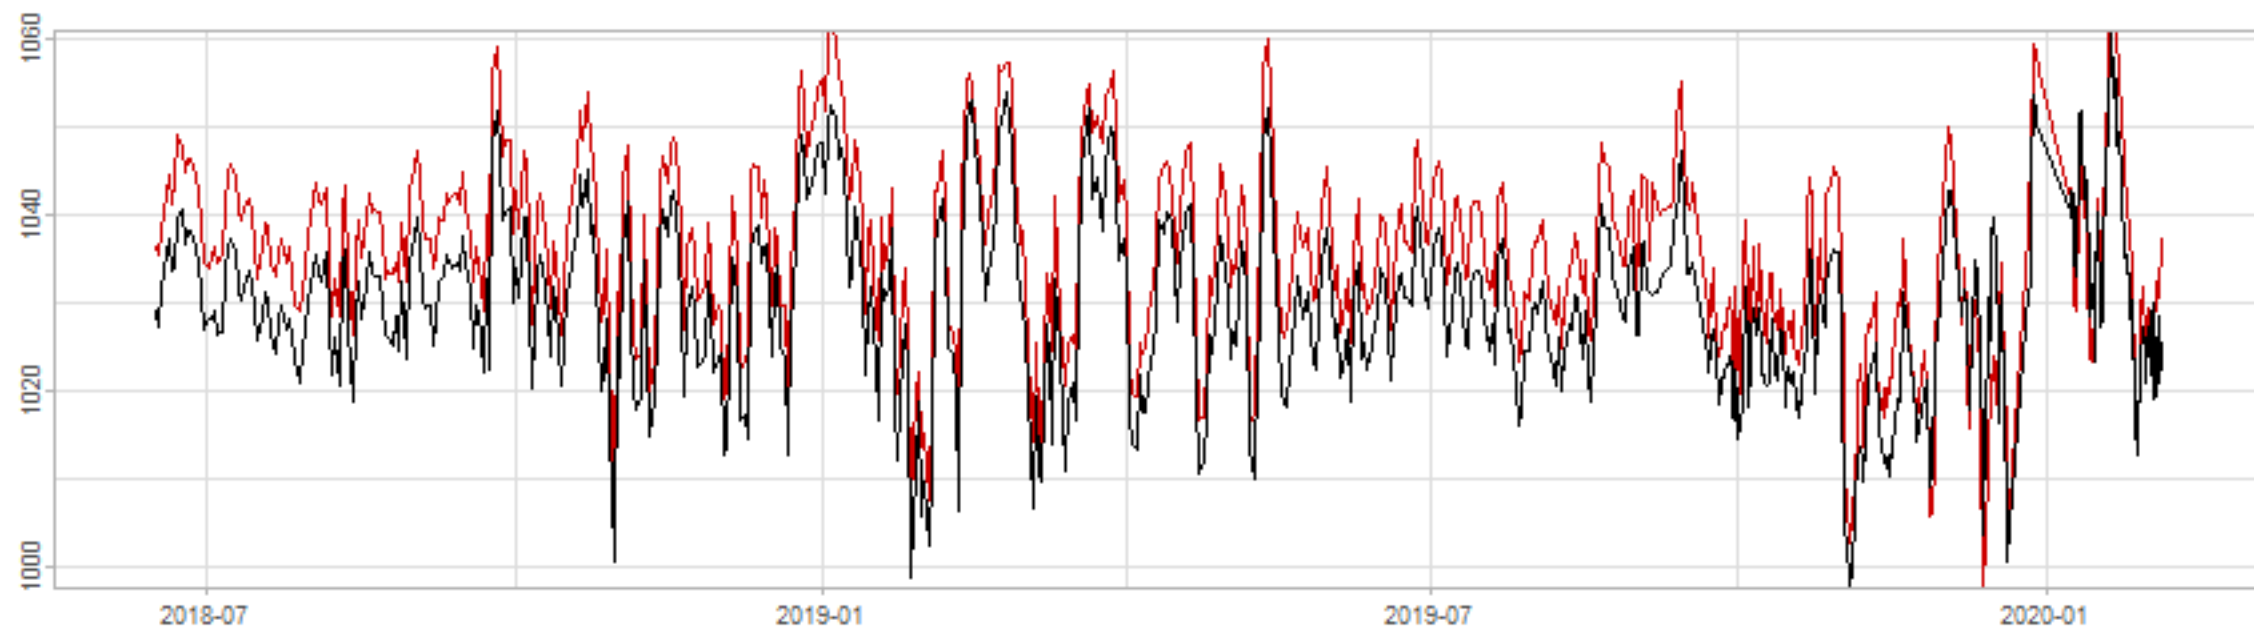

Drift p-value: 1.91e-03, rate: -3.19 cmH2O/year @2017-03-16 12:00:00

Drift p-value: 8.12e-01, rate: 103.00 cmH2O/year @2019-09-19

Drift p-value: 8.09e-01, rate: 1.77 cmH2O/year @2019-01-08 12:00:00

Drift p-value: 9.47e-01, rate: -93.94 cmH2O/year @2019-09-06 12:00:00

BAOL500X_B_0029B - v0.01

BAOL503X_B_009C1 - v0.01

BAOL517X_B_0055C - v0.01

BAOL518X_B_B2129 - v0.01

Drift p-value: 6.83e-01, rate: 0.48 cmH2O/year @2016-09-18 12:00:00

Drift p-value: $7.37e-02$, rate: -2062.73 cmH₂O/year @2020-02-03 12:00:00

Drift p-value: 7.29e-01, rate: 0.41 cmH2O/year @2016-08-30 12:00:00

Drift p-value: 6.50e-01, rate: 0.21 cmH2O/year @2016-09-23 12:00:00

Drift p-value: 7.98e-01, rate: 98.17 cmH2O/year @2019-11-01

BAOL547X_B_B2137 - v0.01

BAOL548X_B_0055B - v0.01

Drift p-value: 9.22e-01, rate: 0.67 cmH2O/year @2014-12-13

Drift p-value: 8.57e-01, rate: 164.61 cmH2O/year @2017-12-22 12:00:00

BAOL550X_B_B2136 - v0.01

BAOL551X_B_B2135 - v0.01