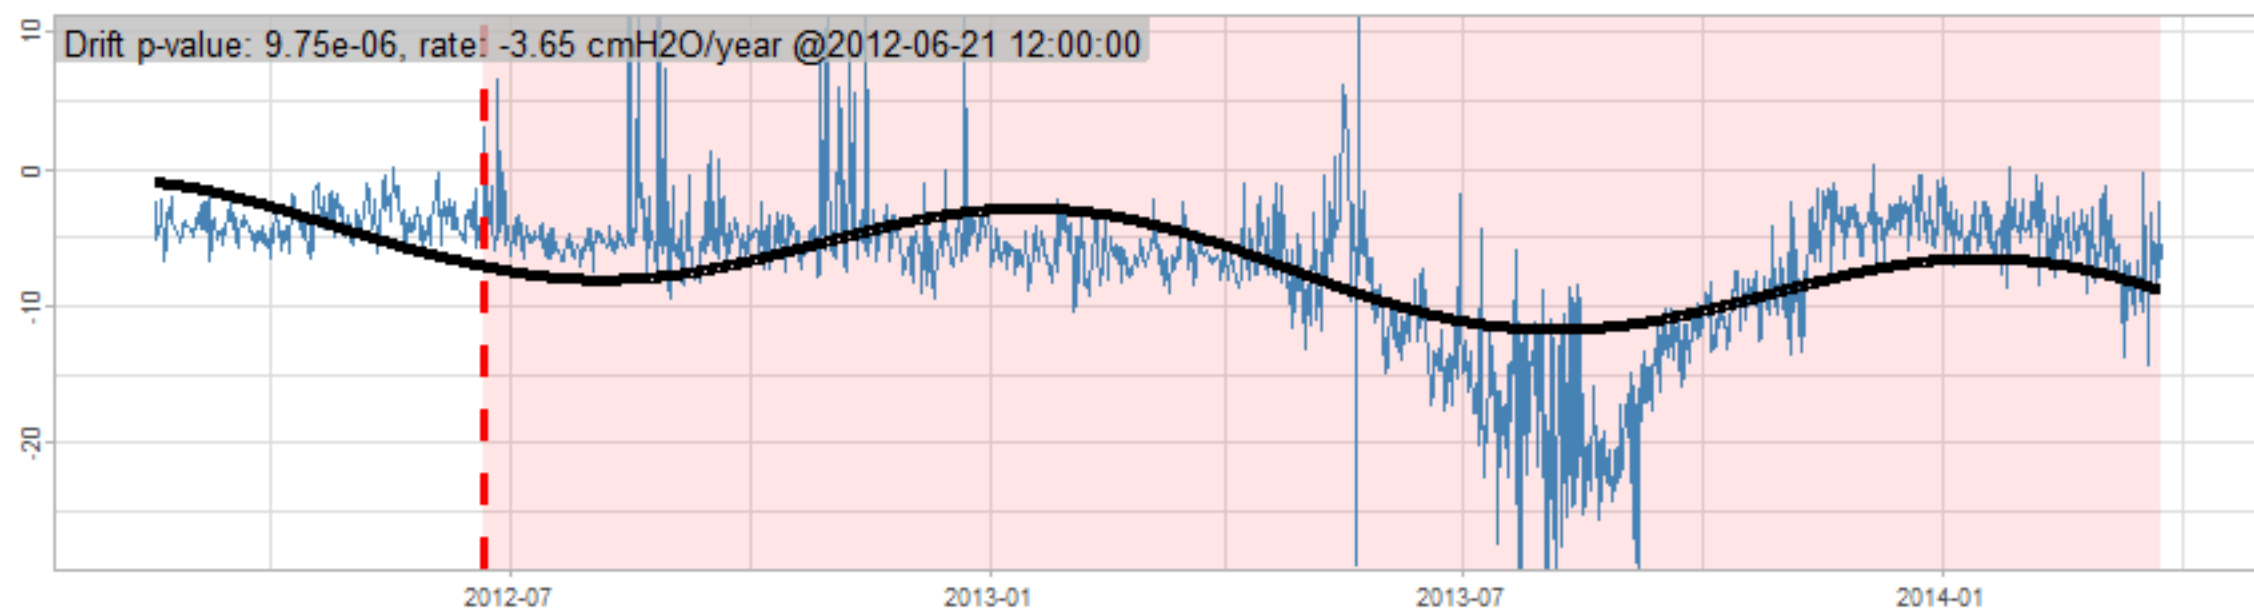

Drift p-value: 1.91e-03, rate: -3.19 cmH2O/year @2017-03-16 12:00:00

Drift p-value: 8.12e-01, rate: 103.00 cmH2O/year @2019-09-19

Drift p-value: 8.09e-01, rate: 1.77 cmH2O/year @2019-01-08 12:00:00

Drift p-value: 9.47e-01, rate: -93.94 cmH2O/year @2019-09-06 12:00:00

BAOL500X_B_0029B - v0.01

BAOL503X_B_009C1 - v0.01

BAOL517X_B_0055C - v0.01

BAOL518X_B_B2129 - v0.01

Drift p-value: 6.83e-01, rate: 0.48 cmH2O/year @2016-09-18 12:00:00

Drift p-value: $7.37e-02$, rate: -2062.73 cmH₂O/year @2020-02-03 12:00:00

Drift p-value: 7.29e-01, rate: 0.41 cmH2O/year @2016-08-30 12:00:00

Drift p-value: 6.50e-01, rate: 0.21 cmH2O/year @2016-09-23 12:00:00

Drift p-value: 7.98e-01, rate: 98.17 cmH2O/year @2019-11-01

BAOL547X_B_B2137 - v0.01

BAOL548X_B_0055B - v0.01

Drift p-value: 9.22e-01, rate: 0.67 cmH2O/year @2014-12-13

Drift p-value: 8.57e-01, rate: 164.61 cmH2O/year @2017-12-22 12:00:00

BAOL550X_B_B2136 - v0.01

BAOL551X_B_B2135 - v0.01