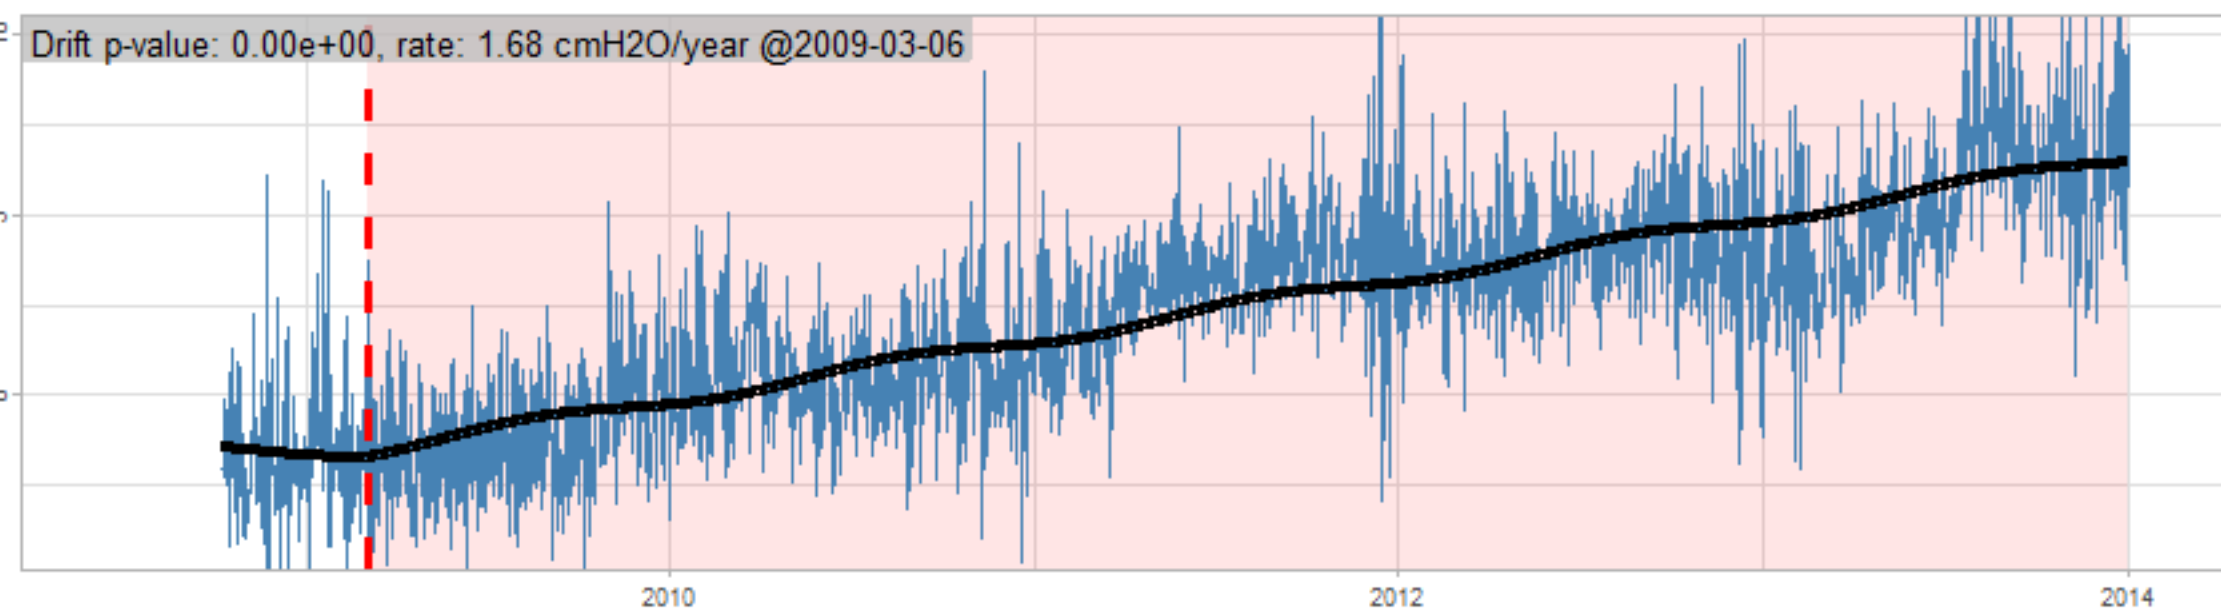

Drift p-value: 1.91e-03, rate: -3.19 cmH2O/year @2017-03-16 12:00:00

Drift p-value: 8.12e-01, rate: 103.00 cmH2O/year @2019-09-19

Drift p-value: 8.09e-01, rate: 1.77 cmH2O/year @2019-01-08 12:00:00

Drift p-value: 9.47e-01, rate: -93.94 cmH2O/year @2019-09-06 12:00:00

BAOL500X_B_0029B - v0.01

BAOL503X_B_009C1 - v0.01

BAOL517X_B_0055C - v0.01

BAOL518X_B_B2129 - v0.01

Drift p-value: 6.83e-01, rate: 0.48 cmH2O/year @2016-09-18 12:00:00

Drift p-value: $7.37e-02$, rate: -2062.73 cmH₂O/year @2020-02-03 12:00:00

Drift p-value: 7.29e-01, rate: 0.41 cmH2O/year @2016-08-30 12:00:00

Drift p-value: 6.50e-01, rate: 0.21 cmH2O/year @2016-09-23 12:00:00

Drift p-value: 7.98e-01, rate: 98.17 cmH2O/year @2019-11-01

BAOL547X_B_B2137 - v0.01

BAOL548X_B_0055B - v0.01

Drift p-value: 9.22e-01, rate: 0.67 cmH2O/year @2014-12-13

Drift p-value: 8.57e-01, rate: 164.61 cmH2O/year @2017-12-22 12:00:00

BAOL550X_B_B2136 - v0.01

BAOL551X_B_B2135 - v0.01