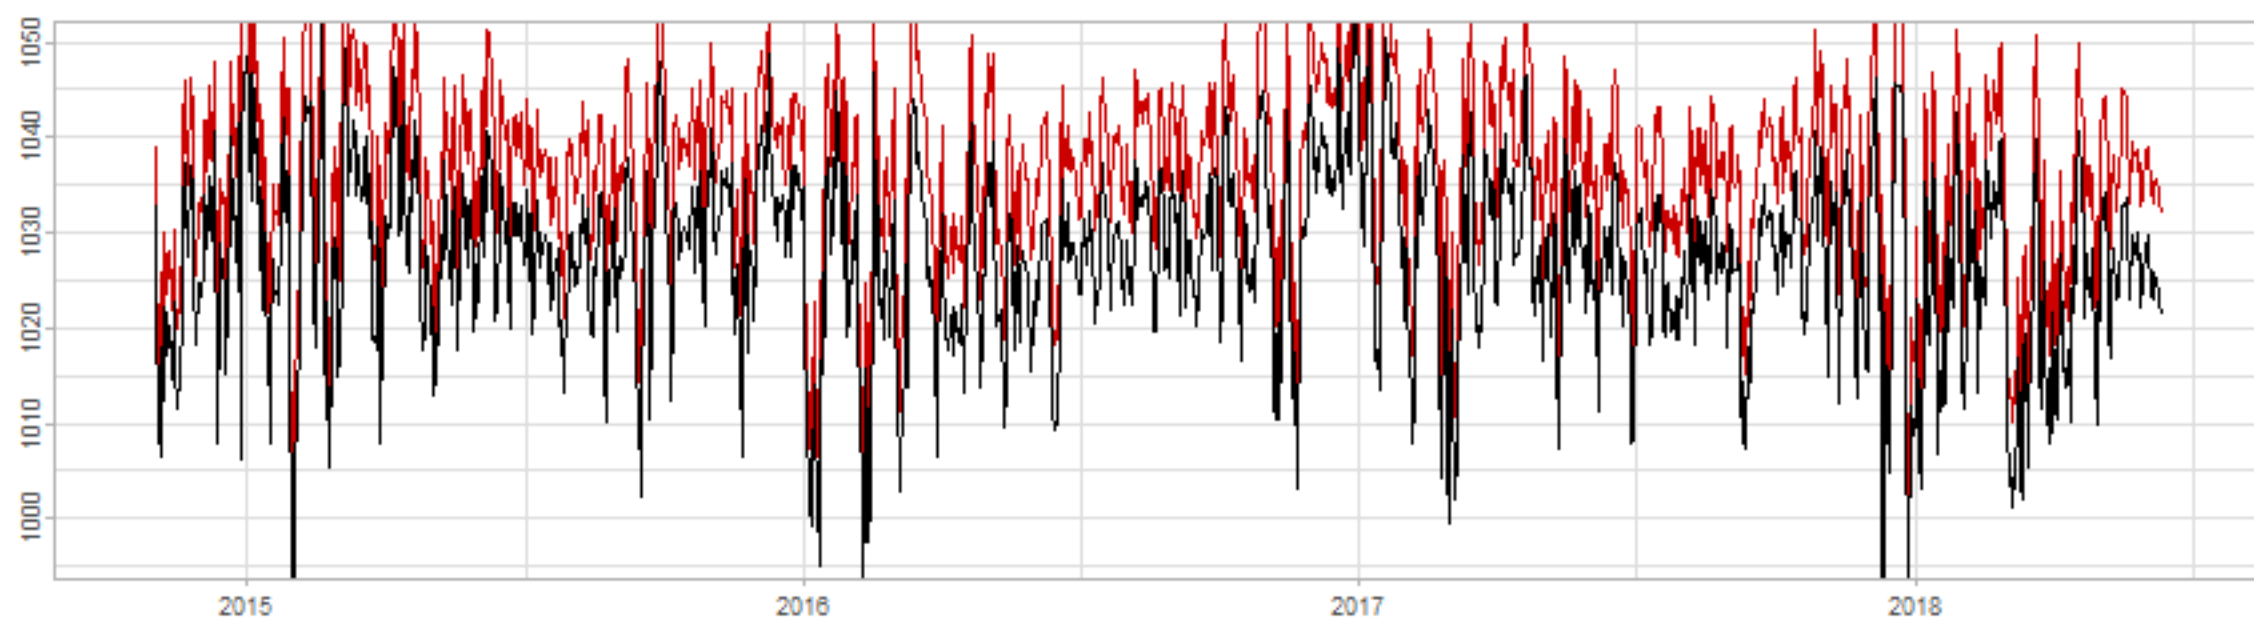

Drift p-value: 1.91e-03, rate: -3.19 cmH2O/year @2017-03-16 12:00:00

Drift p-value: 8.12e-01, rate: 103.00 cmH2O/year @2019-09-19

Drift p-value: 8.09e-01, rate: 1.77 cmH2O/year @2019-01-08 12:00:00

Drift p-value: 9.47e-01, rate: -93.94 cmH2O/year @2019-09-06 12:00:00

BAOL500X_B_0029B - v0.01

BAOL503X_B_009C1 - v0.01

BAOL517X_B_0055C - v0.01

BAOL518X_B_B2129 - v0.01

Drift p-value: 6.83e-01, rate: 0.48 cmH2O/year @2016-09-18 12:00:00

Drift p-value: $7.37e-02$, rate: -2062.73 cmH₂O/year @2020-02-03 12:00:00

Drift p-value: 7.29e-01, rate: 0.41 cmH2O/year @2016-08-30 12:00:00

Drift p-value: 6.50e-01, rate: 0.21 cmH2O/year @2016-09-23 12:00:00

Drift p-value: 7.98e-01, rate: 98.17 cmH2O/year @2019-11-01

BAOL547X_B_B2137 - v0.01