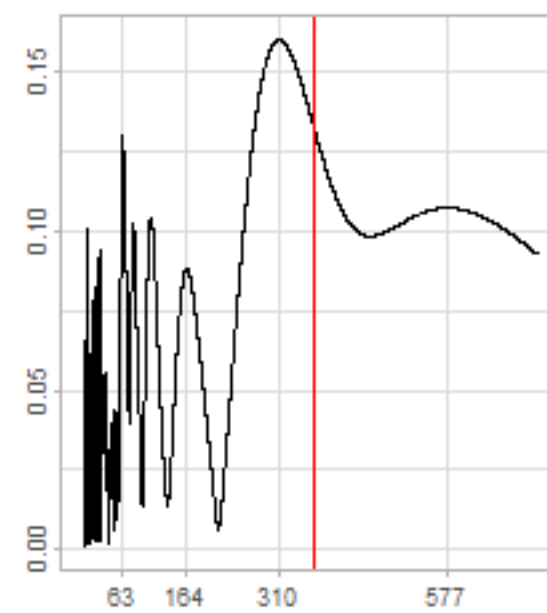

Drift p-value: 1.91e-03, rate: -3.19 cmH2O/year @2017-03-16 12:00:00

Drift p-value: 8.12e-01, rate: 103.00 cmH2O/year @2019-09-19

Drift p-value: 8.09e-01, rate: 1.77 cmH2O/year @2019-01-08 12:00:00

Drift p-value: 9.47e-01, rate: -93.94 cmH2O/year @2019-09-06 12:00:00

BAOL500X_B_0029B - v0.01

BAOL503X_B_009C1 - v0.01

BAOL517X_B_0055C - v0.01

BAOL518X_B_B2129 - v0.01

Drift p-value: 6.83e-01, rate: 0.48 cmH2O/year @2016-09-18 12:00:00

Drift p-value: $7.37e-02$, rate: -2062.73 cmH₂O/year @2020-02-03 12:00:00

Drift p-value: 7.29e-01, rate: 0.41 cmH2O/year @2016-08-30 12:00:00

Drift p-value: 6.50e-01, rate: 0.21 cmH2O/year @2016-09-23 12:00:00

Drift p-value: 7.98e-01, rate: 98.17 cmH2O/year @2019-11-01

BAOL547X_B_B2137 - v0.01

BAOL548X_B_0055B - v0.01

Drift p-value: 9.22e-01, rate: 0.67 cmH2O/year @2014-12-13

Drift p-value: 8.57e-01, rate: 164.61 cmH2O/year @2017-12-22 12:00:00

BAOL550X_B_B2136 - v0.01

BAOL551X_B_B2135 - v0.01