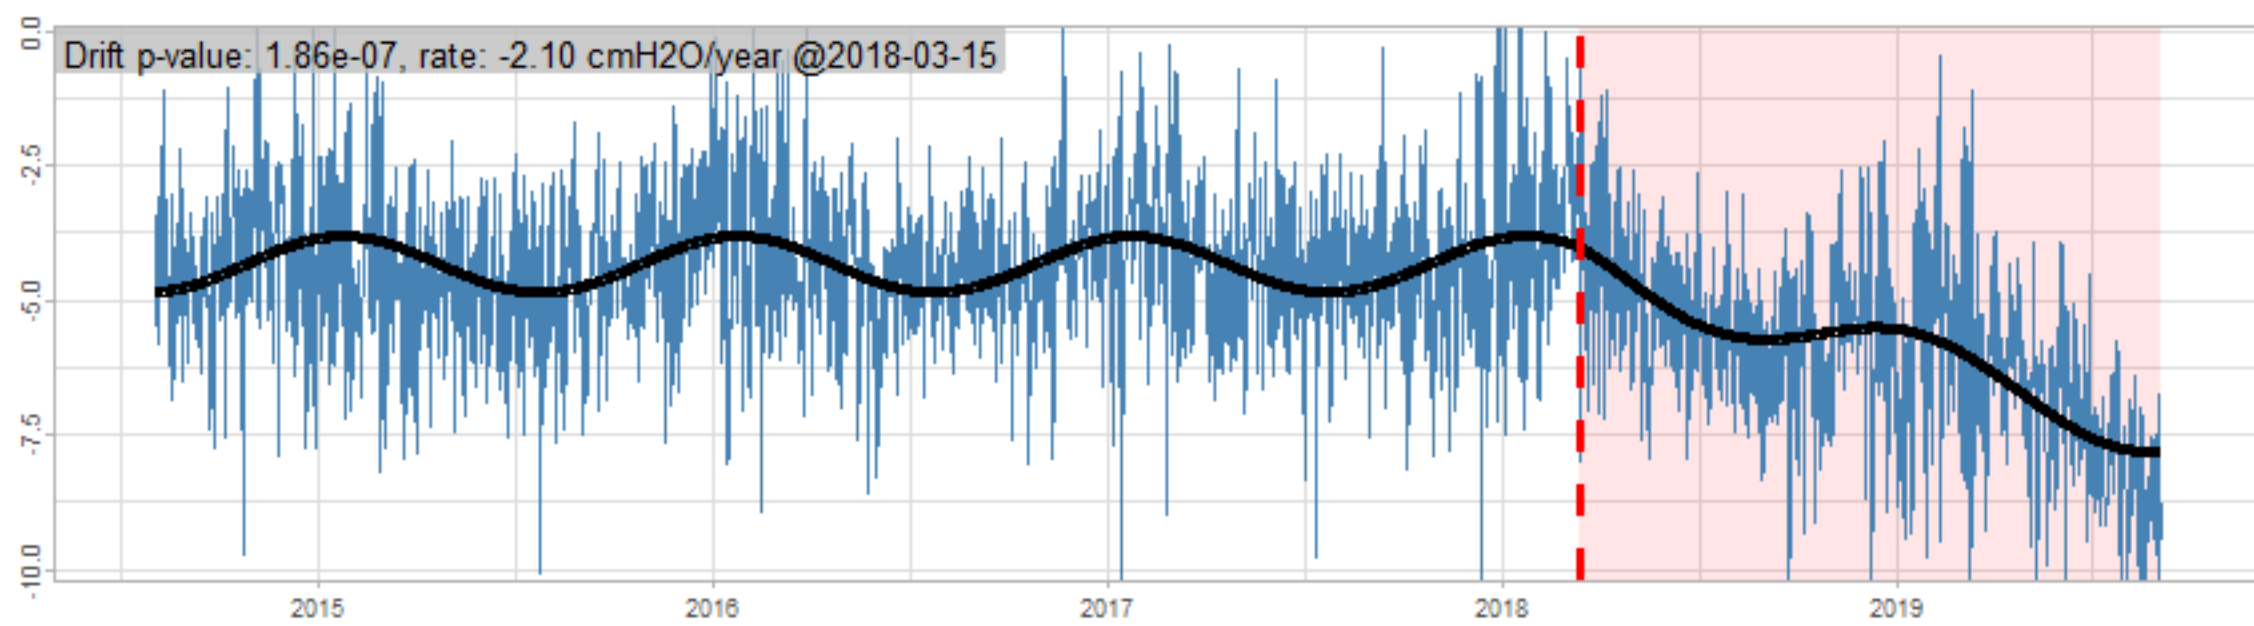

Drift p-value: 1.91e-03, rate: -3.19 cmH2O/year @2017-03-16 12:00:00

Drift p-value: 8.12e-01, rate: 103.00 cmH2O/year @2019-09-19

Drift p-value: 8.09e-01, rate: 1.77 cmH2O/year @2019-01-08 12:00:00

Drift p-value: 9.47e-01, rate: -93.94 cmH2O/year @2019-09-06 12:00:00

BAOL500X_B_0029B - v0.01

BAOL503X_B_009C1 - v0.01

BAOL517X_B_0055C - v0.01

BAOL518X_B_B2129 - v0.01

Drift p-value: 6.83e-01, rate: 0.48 cmH2O/year @2016-09-18 12:00:00

Drift p-value: $7.37e-02$, rate: -2062.73 cmH₂O/year @2020-02-03 12:00:00

Drift p-value: 7.29e-01, rate: 0.41 cmH2O/year @2016-08-30 12:00:00

Drift p-value: 6.50e-01, rate: 0.21 cmH2O/year @2016-09-23 12:00:00

Drift p-value: 7.98e-01, rate: 98.17 cmH2O/year @2019-11-01

BAOL547X_B_B2137 - v0.01

BAOL548X_B_0055B - v0.01

Drift p-value: 9.22e-01, rate: 0.67 cmH2O/year @2014-12-13

Drift p-value: 8.57e-01, rate: 164.61 cmH2O/year @2017-12-22 12:00:00

BAOL550X_B_B2136 - v0.01

BAOL551X_B_B2135 - v0.01