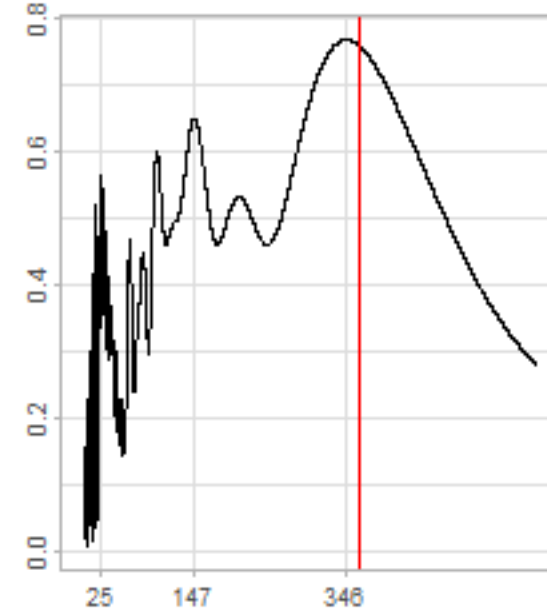

Drift p-value: 1.91e-03, rate: -3.19 cmH2O/year @2017-03-16 12:00:00

Drift p-value: 8.12e-01, rate: 103.00 cmH2O/year @2019-09-19

Drift p-value: 8.09e-01, rate: 1.77 cmH2O/year @2019-01-08 12:00:00

Drift p-value: 9.47e-01, rate: -93.94 cmH2O/year @2019-09-06 12:00:00

BAOL500X_B_0029B - v0.01

BAOL503X_B_009C1 - v0.01

BAOL517X_B_0055C - v0.01

BAOL518X_B_B2129 - v0.01

Drift p-value: 6.83e-01, rate: 0.48 cmH2O/year @2016-09-18 12:00:00

Drift p-value: $7.37e-02$, rate: -2062.73 cmH₂O/year @2020-02-03 12:00:00

Drift p-value: 7.29e-01, rate: 0.41 cmH2O/year @2016-08-30 12:00:00

Drift p-value: 6.50e-01, rate: 0.21 cmH2O/year @2016-09-23 12:00:00

Drift p-value: 7.98e-01, rate: 98.17 cmH2O/year @2019-11-01

BAOL547X_B_B2137 - v0.01

BAOL548X_B_0055B - v0.01

Drift p-value: 9.22e-01, rate: 0.67 cmH2O/year @2014-12-13

Drift p-value: 8.57e-01, rate: 164.61 cmH2O/year @2017-12-22 12:00:00

BAOL550X_B_B2136 - v0.01

BAOL551X_B_B2135 - v0.01