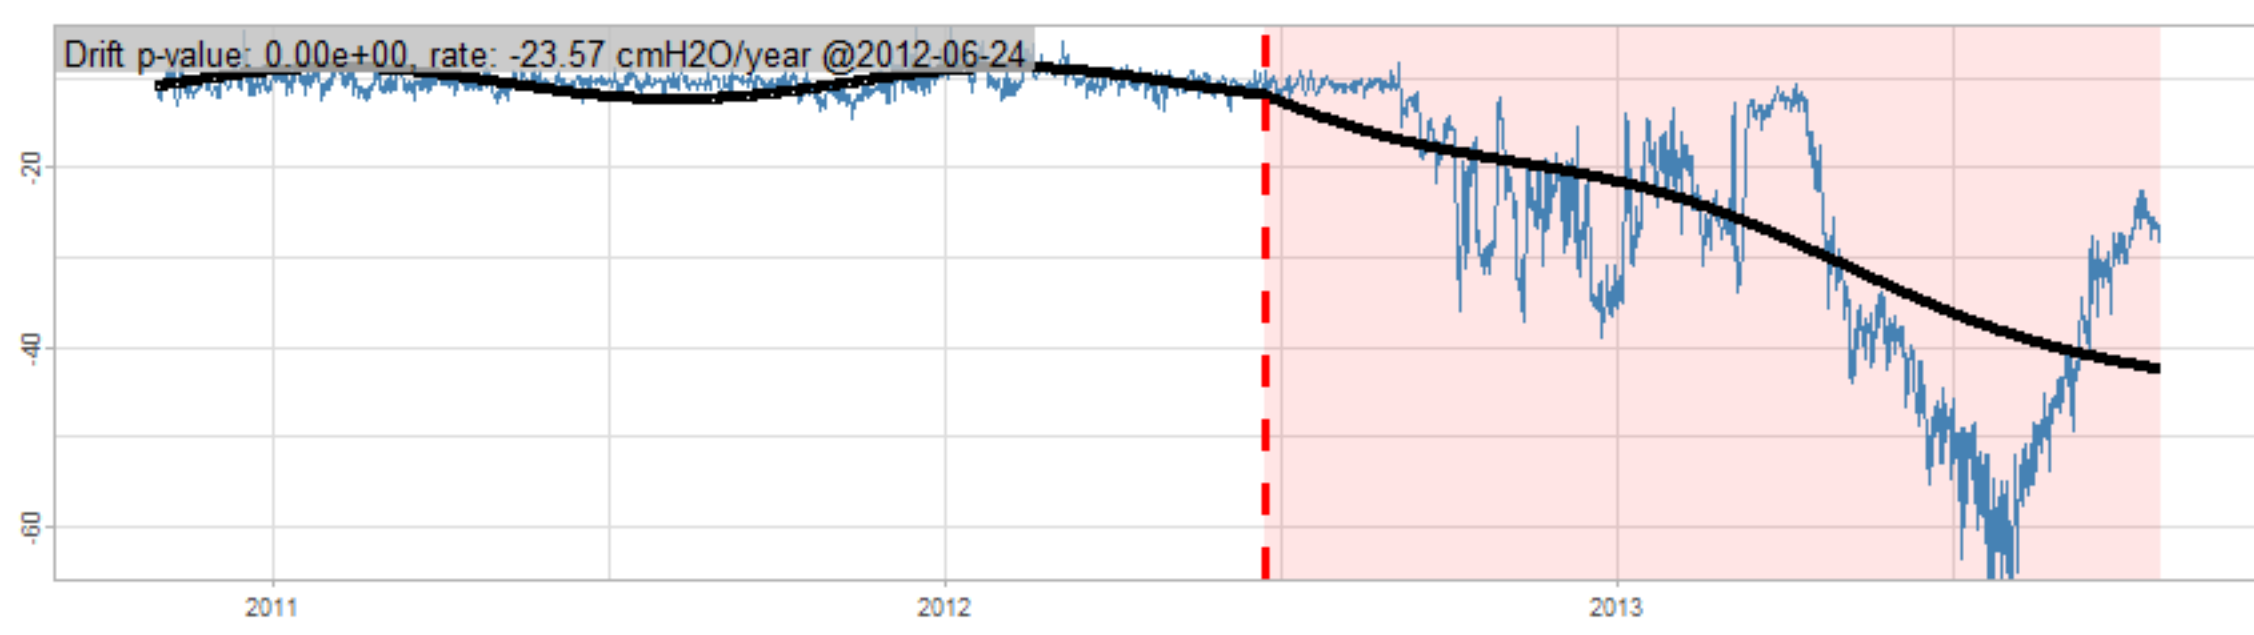

Drift p-value: 1.91e-03, rate: -3.19 cmH2O/year @2017-03-16 12:00:00

Drift p-value: 8.12e-01, rate: 103.00 cmH2O/year @2019-09-19

Drift p-value: 8.09e-01, rate: 1.77 cmH2O/year @2019-01-08 12:00:00

Drift p-value: 9.47e-01, rate: -93.94 cmH2O/year @2019-09-06 12:00:00

BAOL500X_B_0029B - v0.01

BAOL503X_B_009C1 - v0.01

BAOL517X_B_0055C - v0.01

BAOL518X_B_B2129 - v0.01

Drift p-value: 6.83e-01, rate: 0.48 cmH2O/year @2016-09-18 12:00:00

Drift p-value: $7.37e-02$, rate: -2062.73 cmH₂O/year @2020-02-03 12:00:00

Drift p-value: 7.29e-01, rate: 0.41 cmH2O/year @2016-08-30 12:00:00

Drift p-value: 6.50e-01, rate: 0.21 cmH2O/year @2016-09-23 12:00:00

Drift p-value: 7.98e-01, rate: 98.17 cmH2O/year @2019-11-01

BAOL547X_B_B2137 - v0.01

BAOL548X_B_0055B - v0.01

Drift p-value: 9.22e-01, rate: 0.67 cmH2O/year @2014-12-13

Drift p-value: 8.57e-01, rate: 164.61 cmH2O/year @2017-12-22 12:00:00

BAOL550X_B_B2136 - v0.01

BAOL551X_B_B2135 - v0.01