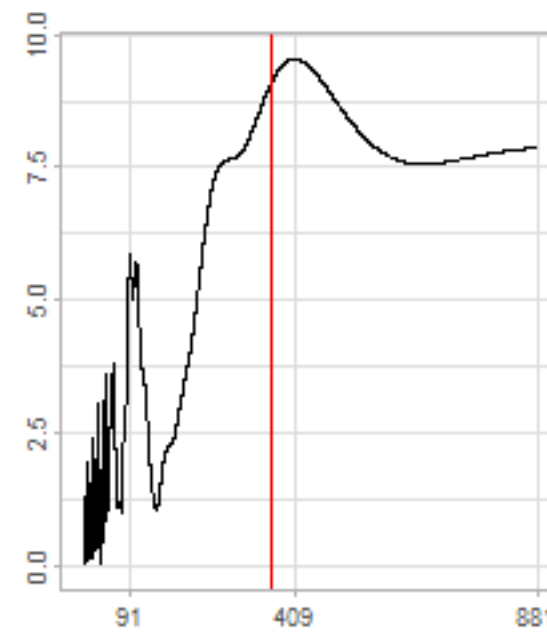

Drift p-value: 1.91e-03, rate: -3.19 cmH2O/year @2017-03-16 12:00:00

Drift p-value: 8.12e-01, rate: 103.00 cmH2O/year @2019-09-19

Drift p-value: 8.09e-01, rate: 1.77 cmH2O/year @2019-01-08 12:00:00

Drift p-value: 9.47e-01, rate: -93.94 cmH2O/year @2019-09-06 12:00:00

BAOL500X_B_0029B - v0.01

BAOL503X_B_009C1 - v0.01

BAOL517X_B_0055C - v0.01

BAOL518X_B_B2129 - v0.01

Drift p-value: 6.83e-01, rate: 0.48 cmH2O/year @2016-09-18 12:00:00

Drift p-value: $7.37e-02$, rate: -2062.73 cmH₂O/year @2020-02-03 12:00:00

Drift p-value: 7.29e-01, rate: 0.41 cmH2O/year @2016-08-30 12:00:00

Drift p-value: 6.50e-01, rate: 0.21 cmH2O/year @2016-09-23 12:00:00

Drift p-value: 7.98e-01, rate: 98.17 cmH2O/year @2019-11-01

BAOL547X_B_B2137 - v0.01

BAOL548X_B_0055B - v0.01

Drift p-value: 9.22e-01, rate: 0.67 cmH2O/year @2014-12-13

Drift p-value: 8.57e-01, rate: 164.61 cmH2O/year @2017-12-22 12:00:00

BAOL550X_B_B2136 - v0.01

BAOL551X_B_B2135 - v0.01