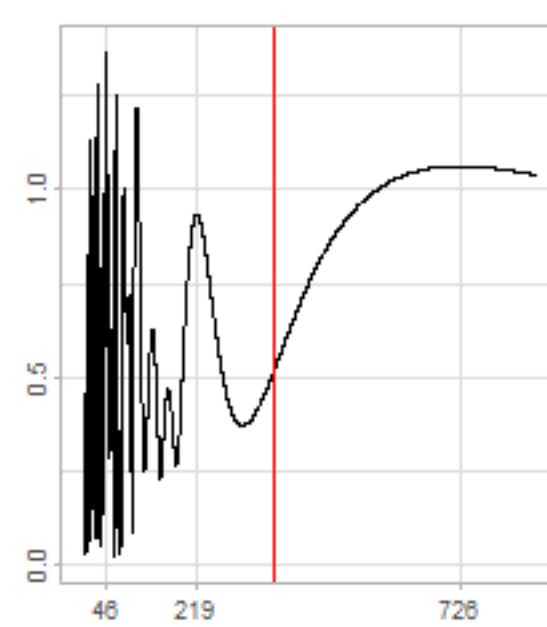

Drift p-value: 1.91e-03, rate: -3.19 cmH2O/year @2017-03-16 12:00:00

Drift p-value: 8.12e-01, rate: 103.00 cmH2O/year @2019-09-19

Drift p-value: 8.09e-01, rate: 1.77 cmH2O/year @2019-01-08 12:00:00

Drift p-value: 9.47e-01, rate: -93.94 cmH2O/year @2019-09-06 12:00:00

BAOL500X_B_0029B - v0.01

BAOL503X_B_009C1 - v0.01

BAOL517X_B_0055C - v0.01

BAOL518X_B_B2129 - v0.01

Drift p-value: 6.83e-01, rate: 0.48 cmH2O/year @2016-09-18 12:00:00

Drift p-value: $7.37e-02$, rate: -2062.73 cmH₂O/year @2020-02-03 12:00:00

Drift p-value: 7.29e-01, rate: 0.41 cmH2O/year @2016-08-30 12:00:00

Drift p-value: 6.50e-01, rate: 0.21 cmH2O/year @2016-09-23 12:00:00

Drift p-value: 7.98e-01, rate: 98.17 cmH2O/year @2019-11-01

BAOL547X_B_B2137 - v0.01

BAOL548X_B_0055B - v0.01

Drift p-value: 9.22e-01, rate: 0.67 cmH2O/year @2014-12-13

Drift p-value: 8.57e-01, rate: 164.61 cmH2O/year @2017-12-22 12:00:00

BAOL550X_B_B2136 - v0.01

BAOL551X_B_B2135 - v0.01