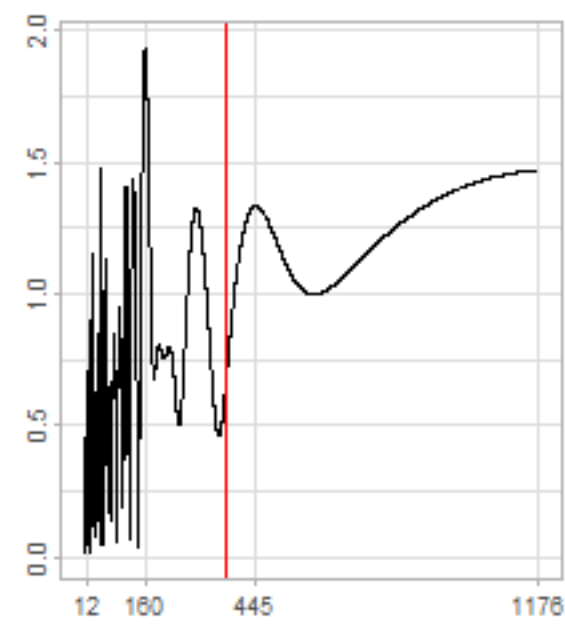

Drift p-value: 1.91e-03, rate: -3.19 cmH2O/year @2017-03-16 12:00:00

Drift p-value: 8.12e-01, rate: 103.00 cmH2O/year @2019-09-19

Drift p-value: 8.09e-01, rate: 1.77 cmH2O/year @2019-01-08 12:00:00

Drift p-value: 9.47e-01, rate: -93.94 cmH2O/year @2019-09-06 12:00:00

BAOL500X_B_0029B - v0.01

BAOL503X_B_009C1 - v0.01

BAOL517X_B_0055C - v0.01

BAOL518X_B_B2129 - v0.01

Drift p-value: 6.83e-01, rate: 0.48 cmH2O/year @2016-09-18 12:00:00

Drift p-value: $7.37e-02$, rate: -2062.73 cmH₂O/year @2020-02-03 12:00:00

Drift p-value: 7.29e-01, rate: 0.41 cmH2O/year @2016-08-30 12:00:00

Drift p-value: 6.50e-01, rate: 0.21 cmH2O/year @2016-09-23 12:00:00

Drift p-value: 7.98e-01, rate: 98.17 cmH2O/year @2019-11-01

BAOL547X_B_B2137 - v0.01

BAOL548X_B_0055B - v0.01

Drift p-value: 9.22e-01, rate: 0.67 cmH2O/year @2014-12-13

Drift p-value: 8.57e-01, rate: 164.61 cmH2O/year @2017-12-22 12:00:00

BAOL550X_B_B2136 - v0.01

BAOL551X_B_B2135 - v0.01