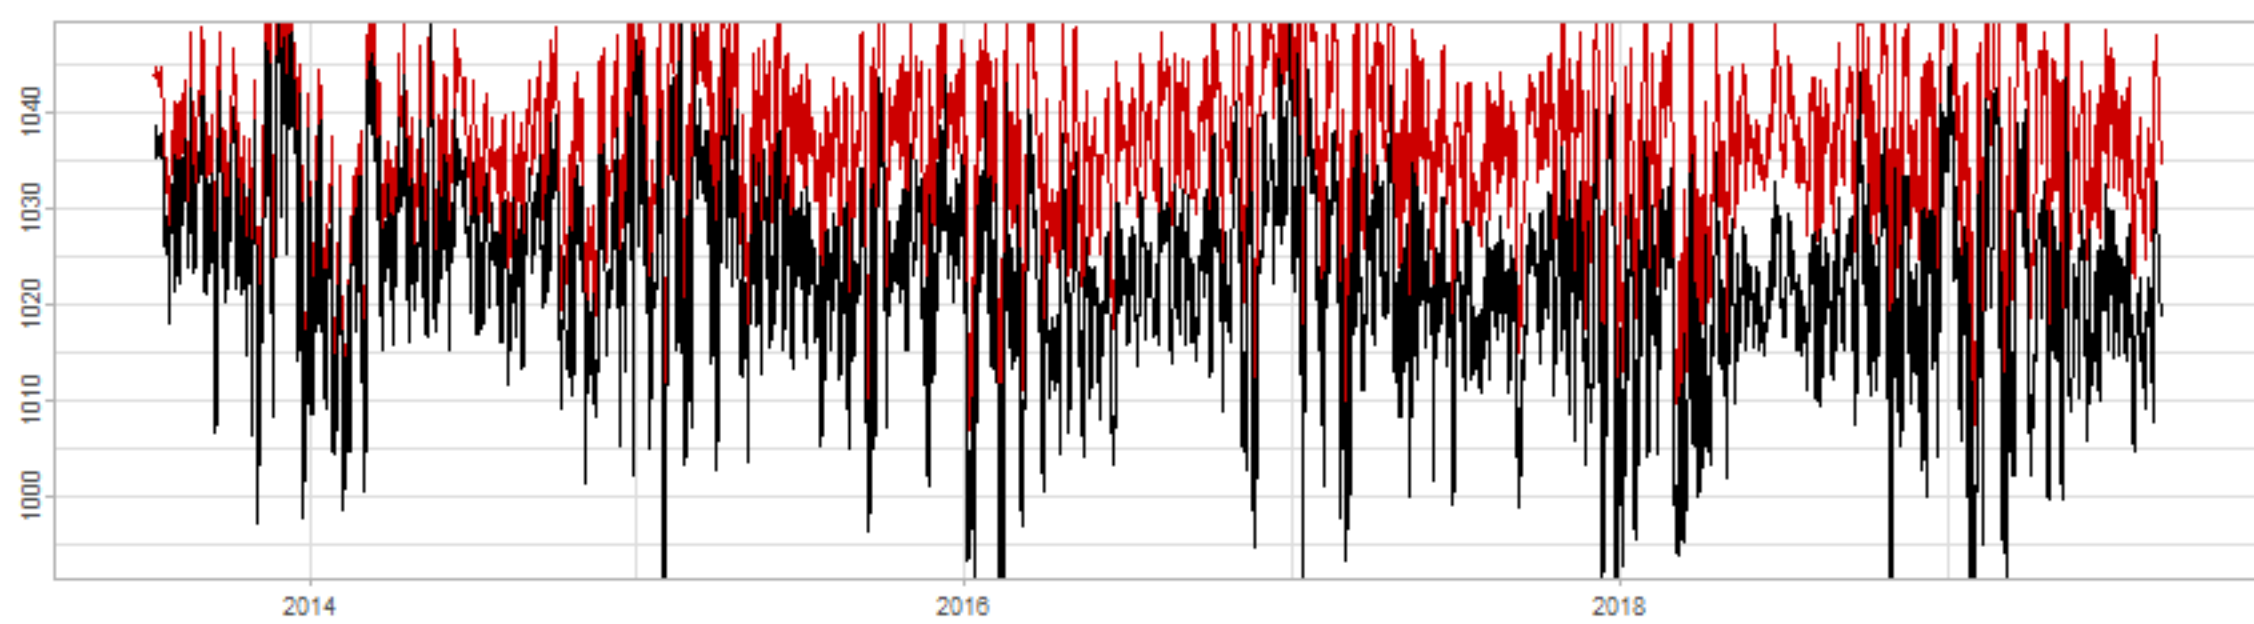

Drift p-value: 1.91e-03, rate: -3.19 cmH2O/year @2017-03-16 12:00:00

Drift p-value: 8.12e-01, rate: 103.00 cmH2O/year @2019-09-19

Drift p-value: 8.09e-01, rate: 1.77 cmH2O/year @2019-01-08 12:00:00

Drift p-value: 9.47e-01, rate: -93.94 cmH2O/year @2019-09-06 12:00:00

BAOL500X_B_0029B - v0.01

BAOL503X_B_009C1 - v0.01

BAOL517X_B_0055C - v0.01

BAOL518X_B_B2129 - v0.01

Drift p-value: 6.83e-01, rate: 0.48 cmH2O/year @2016-09-18 12:00:00

Drift p-value: $7.37e-02$, rate: -2062.73 cmH₂O/year @2020-02-03 12:00:00

Drift p-value: 7.29e-01, rate: 0.41 cmH2O/year @2016-08-30 12:00:00

Drift p-value: 6.50e-01, rate: 0.21 cmH2O/year @2016-09-23 12:00:00

Drift p-value: 7.98e-01, rate: 98.17 cmH2O/year @2019-11-01

BAOL547X_B_B2137 - v0.01

BAOL548X_B_0055B - v0.01

Drift p-value: 9.22e-01, rate: 0.67 cmH2O/year @2014-12-13

Drift p-value: 8.57e-01, rate: 164.61 cmH2O/year @2017-12-22 12:00:00

BAOL550X_B_B2136 - v0.01

BAOL551X_B_B2135 - v0.01