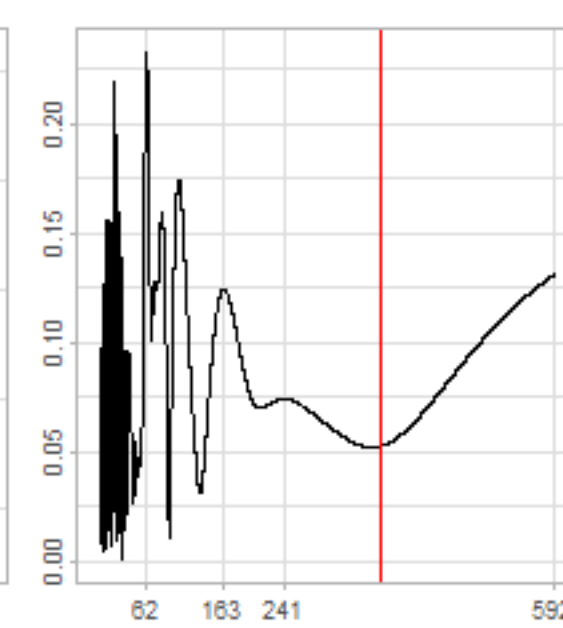

Drift p-value: 1.91e-03, rate: -3.19 cmH2O/year @2017-03-16 12:00:00

Drift p-value: 8.12e-01, rate: 103.00 cmH2O/year @2019-09-19

Drift p-value: 8.09e-01, rate: 1.77 cmH2O/year @2019-01-08 12:00:00

Drift p-value: 9.47e-01, rate: -93.94 cmH2O/year @2019-09-06 12:00:00

BAOL500X_B_0029B - v0.01

BAOL503X_B_009C1 - v0.01

BAOL517X_B_0055C - v0.01

BAOL518X_B_B2129 - v0.01

Drift p-value: 6.83e-01, rate: 0.48 cmH2O/year @2016-09-18 12:00:00

Drift p-value: $7.37e-02$, rate: -2062.73 cmH₂O/year @2020-02-03 12:00:00

Drift p-value: 7.29e-01, rate: 0.41 cmH2O/year @2016-08-30 12:00:00

Drift p-value: 6.50e-01, rate: 0.21 cmH2O/year @2016-09-23 12:00:00

Drift p-value: 7.98e-01, rate: 98.17 cmH2O/year @2019-11-01

BAOL547X_B_B2137 - v0.01

BAOL548X_B_0055B - v0.01

Drift p-value: 9.22e-01, rate: 0.67 cmH2O/year @2014-12-13

Drift p-value: 8.57e-01, rate: 164.61 cmH2O/year @2017-12-22 12:00:00

BAOL550X_B_B2136 - v0.01

BAOL551X_B_B2135 - v0.01