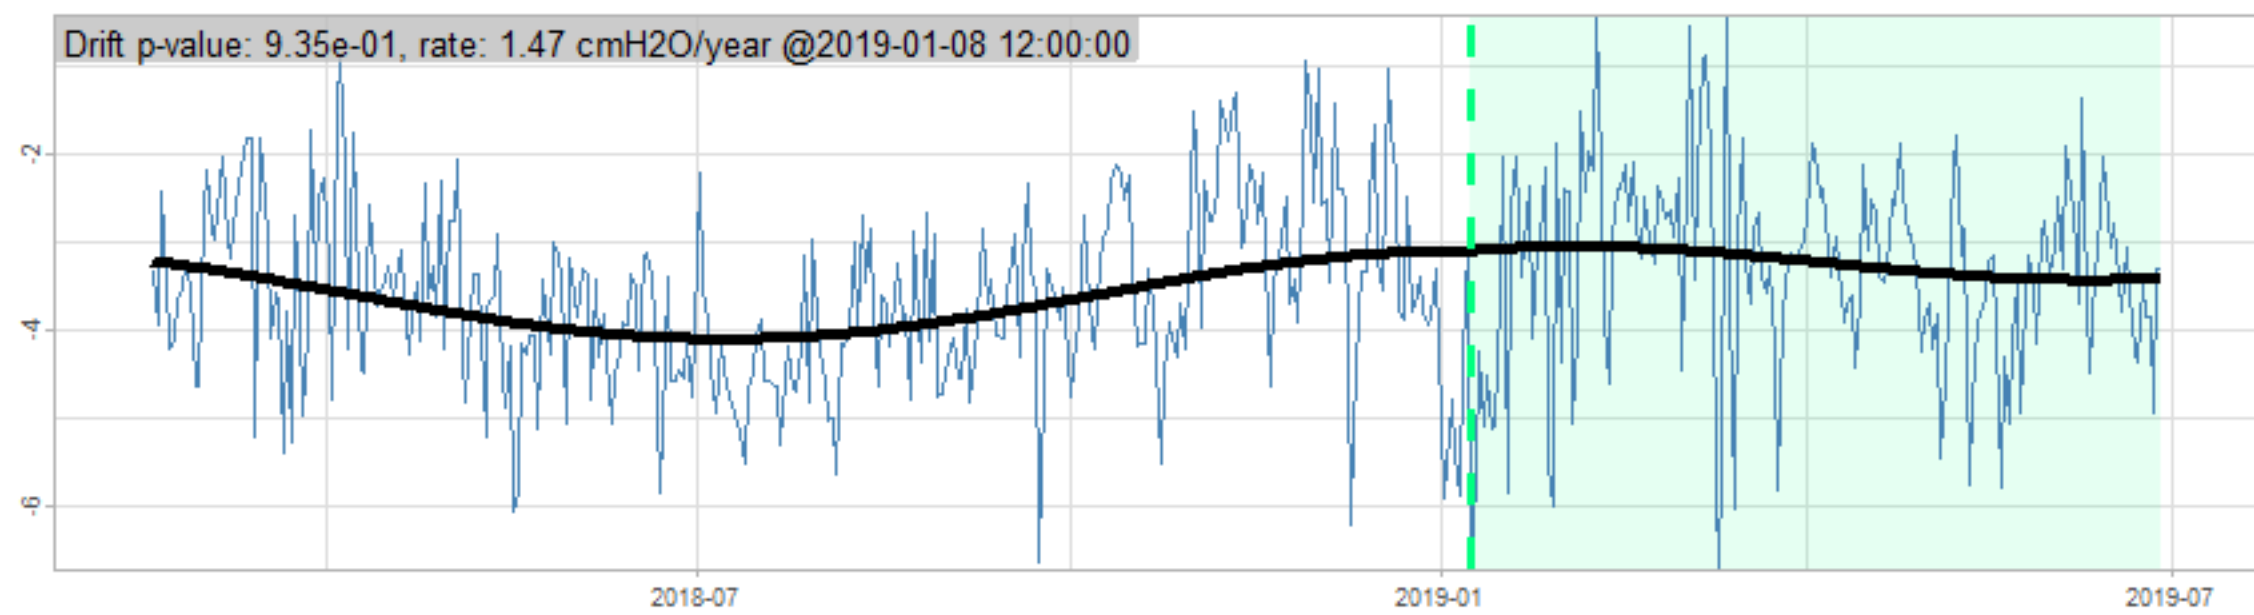

Drift p-value: 1.91e-03, rate: -3.19 cmH2O/year @2017-03-16 12:00:00

Drift p-value: 8.12e-01, rate: 103.00 cmH2O/year @2019-09-19

Drift p-value: 8.09e-01, rate: 1.77 cmH2O/year @2019-01-08 12:00:00

Drift p-value: 9.47e-01, rate: -93.94 cmH2O/year @2019-09-06 12:00:00

BAOL500X_B_0029B - v0.01

BAOL503X_B_009C1 - v0.01

BAOL517X_B_0055C - v0.01

BAOL518X_B_B2129 - v0.01

Drift p-value: 6.83e-01, rate: 0.48 cmH2O/year @2016-09-18 12:00:00

Drift p-value: $7.37e-02$, rate: -2062.73 cmH₂O/year @2020-02-03 12:00:00

Drift p-value: 7.29e-01, rate: 0.41 cmH2O/year @2016-08-30 12:00:00

Drift p-value: 6.50e-01, rate: 0.21 cmH2O/year @2016-09-23 12:00:00

Drift p-value: 7.98e-01, rate: 98.17 cmH2O/year @2019-11-01

BAOL547X_B_B2137 - v0.01

BAOL548X_B_0055B - v0.01

Drift p-value: 9.22e-01, rate: 0.67 cmH2O/year @2014-12-13

Drift p-value: 8.57e-01, rate: 164.61 cmH2O/year @2017-12-22 12:00:00

BAOL550X_B_B2136 - v0.01

BAOL551X_B_B2135 - v0.01