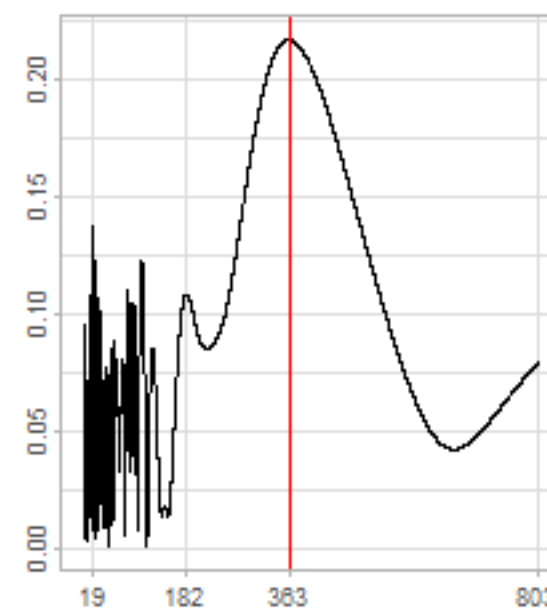

Drift p-value: 1.91e-03, rate: -3.19 cmH2O/year @2017-03-16 12:00:00

Drift p-value: 8.12e-01, rate: 103.00 cmH2O/year @2019-09-19

Drift p-value: 8.09e-01, rate: 1.77 cmH2O/year @2019-01-08 12:00:00

Drift p-value: 9.47e-01, rate: -93.94 cmH2O/year @2019-09-06 12:00:00

BAOL500X_B_0029B - v0.01

BAOL503X_B_009C1 - v0.01

BAOL517X_B_0055C - v0.01

BAOL518X_B_B2129 - v0.01

Drift p-value: 6.83e-01, rate: 0.48 cmH2O/year @2016-09-18 12:00:00

Drift p-value: $7.37e-02$, rate: -2062.73 cmH₂O/year @2020-02-03 12:00:00

Drift p-value: 7.29e-01, rate: 0.41 cmH2O/year @2016-08-30 12:00:00

Drift p-value: 6.50e-01, rate: 0.21 cmH2O/year @2016-09-23 12:00:00

Drift p-value: 7.98e-01, rate: 98.17 cmH2O/year @2019-11-01

BAOL547X_B_B2137 - v0.01

BAOL548X_B_0055B - v0.01

Drift p-value: 9.22e-01, rate: 0.67 cmH2O/year @2014-12-13

Drift p-value: 8.57e-01, rate: 164.61 cmH2O/year @2017-12-22 12:00:00

BAOL550X_B_B2136 - v0.01

BAOL551X_B_B2135 - v0.01