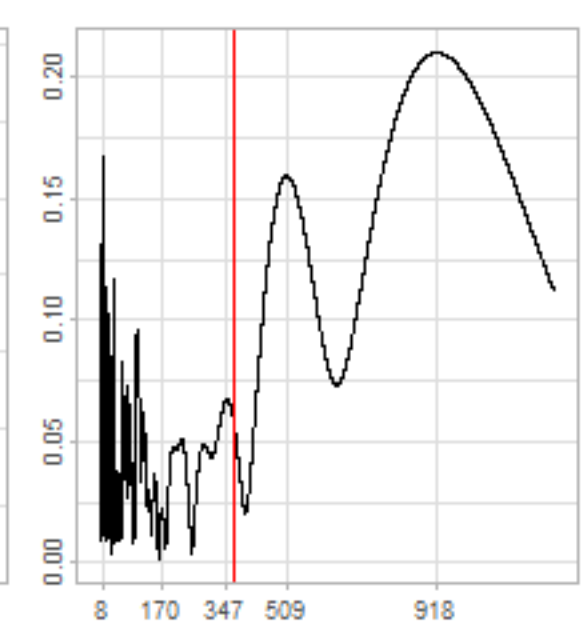

Drift p-value: 1.91e-03, rate: -3.19 cmH2O/year @2017-03-16 12:00:00

Drift p-value: 8.12e-01, rate: 103.00 cmH2O/year @2019-09-19

Drift p-value: 8.09e-01, rate: 1.77 cmH2O/year @2019-01-08 12:00:00

Drift p-value: 9.47e-01, rate: -93.94 cmH2O/year @2019-09-06 12:00:00

BAOL500X_B_0029B - v0.01

BAOL503X_B_009C1 - v0.01

BAOL517X_B_0055C - v0.01

BAOL518X_B_B2129 - v0.01

Drift p-value: 6.83e-01, rate: 0.48 cmH2O/year @2016-09-18 12:00:00

Drift p-value: $7.37e-02$, rate: -2062.73 cmH₂O/year @2020-02-03 12:00:00

Drift p-value: 7.29e-01, rate: 0.41 cmH2O/year @2016-08-30 12:00:00

Drift p-value: 6.50e-01, rate: 0.21 cmH2O/year @2016-09-23 12:00:00

Drift p-value: 7.98e-01, rate: 98.17 cmH2O/year @2019-11-01

BAOL547X_B_B2137 - v0.01

BAOL548X_B_0055B - v0.01

Drift p-value: 9.22e-01, rate: 0.67 cmH2O/year @2014-12-13

Drift p-value: 8.57e-01, rate: 164.61 cmH2O/year @2017-12-22 12:00:00

BAOL550X_B_B2136 - v0.01

BAOL551X_B_B2135 - v0.01