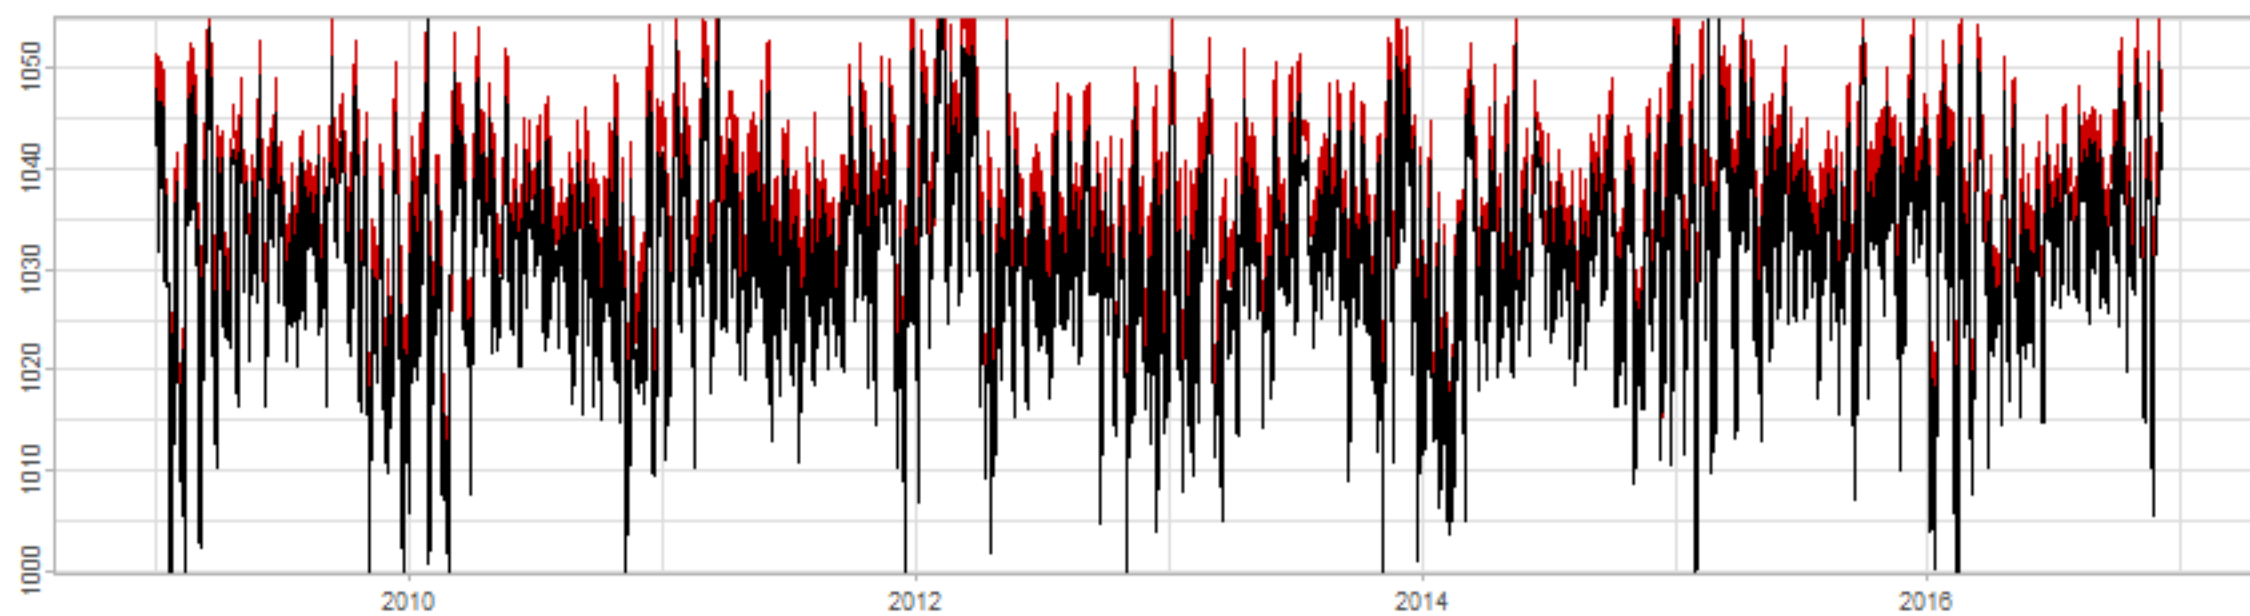

Drift p-value: 1.91e-03, rate: -3.19 cmH2O/year @2017-03-16 12:00:00

Drift p-value: 8.12e-01, rate: 103.00 cmH2O/year @2019-09-19

Drift p-value: 8.09e-01, rate: 1.77 cmH2O/year @2019-01-08 12:00:00

Drift p-value: 9.47e-01, rate: -93.94 cmH2O/year @2019-09-06 12:00:00

BAOL500X_B_0029B - v0.01

BAOL503X_B_009C1 - v0.01

BAOL517X_B_0055C - v0.01

BAOL518X_B_B2129 - v0.01

Drift p-value: 6.83e-01, rate: 0.48 cmH2O/year @2016-09-18 12:00:00

Drift p-value: $7.37e-02$, rate: -2062.73 cmH₂O/year @2020-02-03 12:00:00

Drift p-value: 7.29e-01, rate: 0.41 cmH2O/year @2016-08-30 12:00:00

Drift p-value: 6.50e-01, rate: 0.21 cmH2O/year @2016-09-23 12:00:00

Drift p-value: 7.98e-01, rate: 98.17 cmH2O/year @2019-11-01

BAOL547X_B_B2137 - v0.01