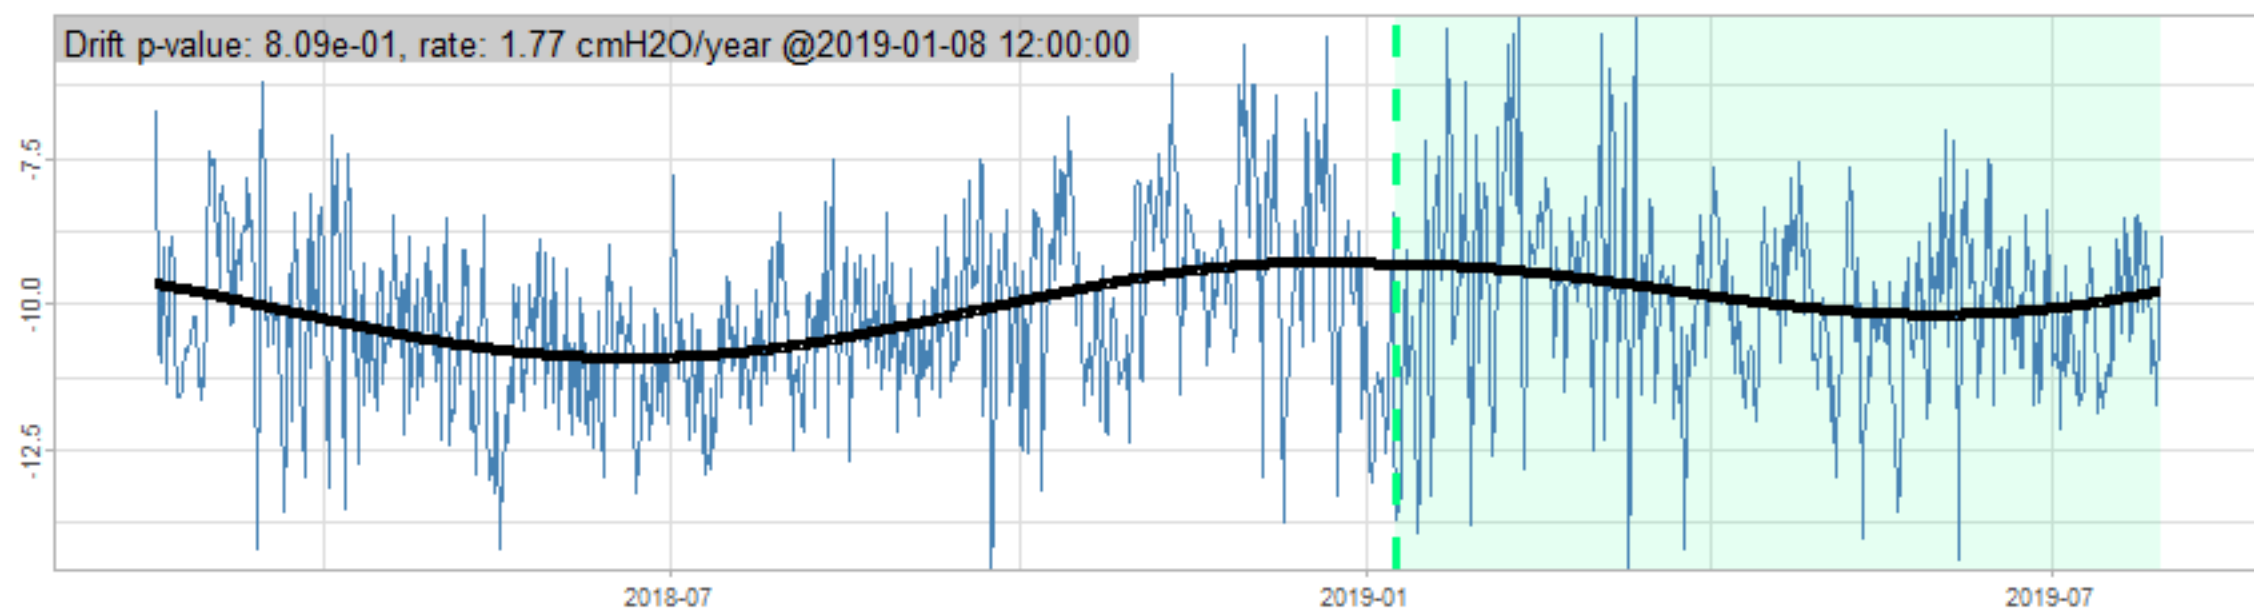

Drift p-value: 1.91e-03, rate: -3.19 cmH2O/year @2017-03-16 12:00:00

Drift p-value: 8.12e-01, rate: 103.00 cmH2O/year @2019-09-19

Drift p-value: 8.09e-01, rate: 1.77 cmH2O/year @2019-01-08 12:00:00

Drift p-value: 9.47e-01, rate: -93.94 cmH2O/year @2019-09-06 12:00:00

BAOL500X_B_0029B - v0.01

BAOL503X_B_009C1 - v0.01

BAOL517X_B_0055C - v0.01

BAOL518X_B_B2129 - v0.01

Drift p-value: 6.83e-01, rate: 0.48 cmH2O/year @2016-09-18 12:00:00

Drift p-value: $7.37e-02$, rate: -2062.73 cmH₂O/year @2020-02-03 12:00:00

Drift p-value: 7.29e-01, rate: 0.41 cmH2O/year @2016-08-30 12:00:00

Drift p-value: 6.50e-01, rate: 0.21 cmH2O/year @2016-09-23 12:00:00

Drift p-value: 7.98e-01, rate: 98.17 cmH2O/year @2019-11-01

BAOL547X_B_B2137 - v0.01

BAOL548X_B_0055B - v0.01

Drift p-value: 9.22e-01, rate: 0.67 cmH2O/year @2014-12-13

Drift p-value: 8.57e-01, rate: 164.61 cmH2O/year @2017-12-22 12:00:00

BAOL550X_B_B2136 - v0.01

BAOL551X_B_B2135 - v0.01