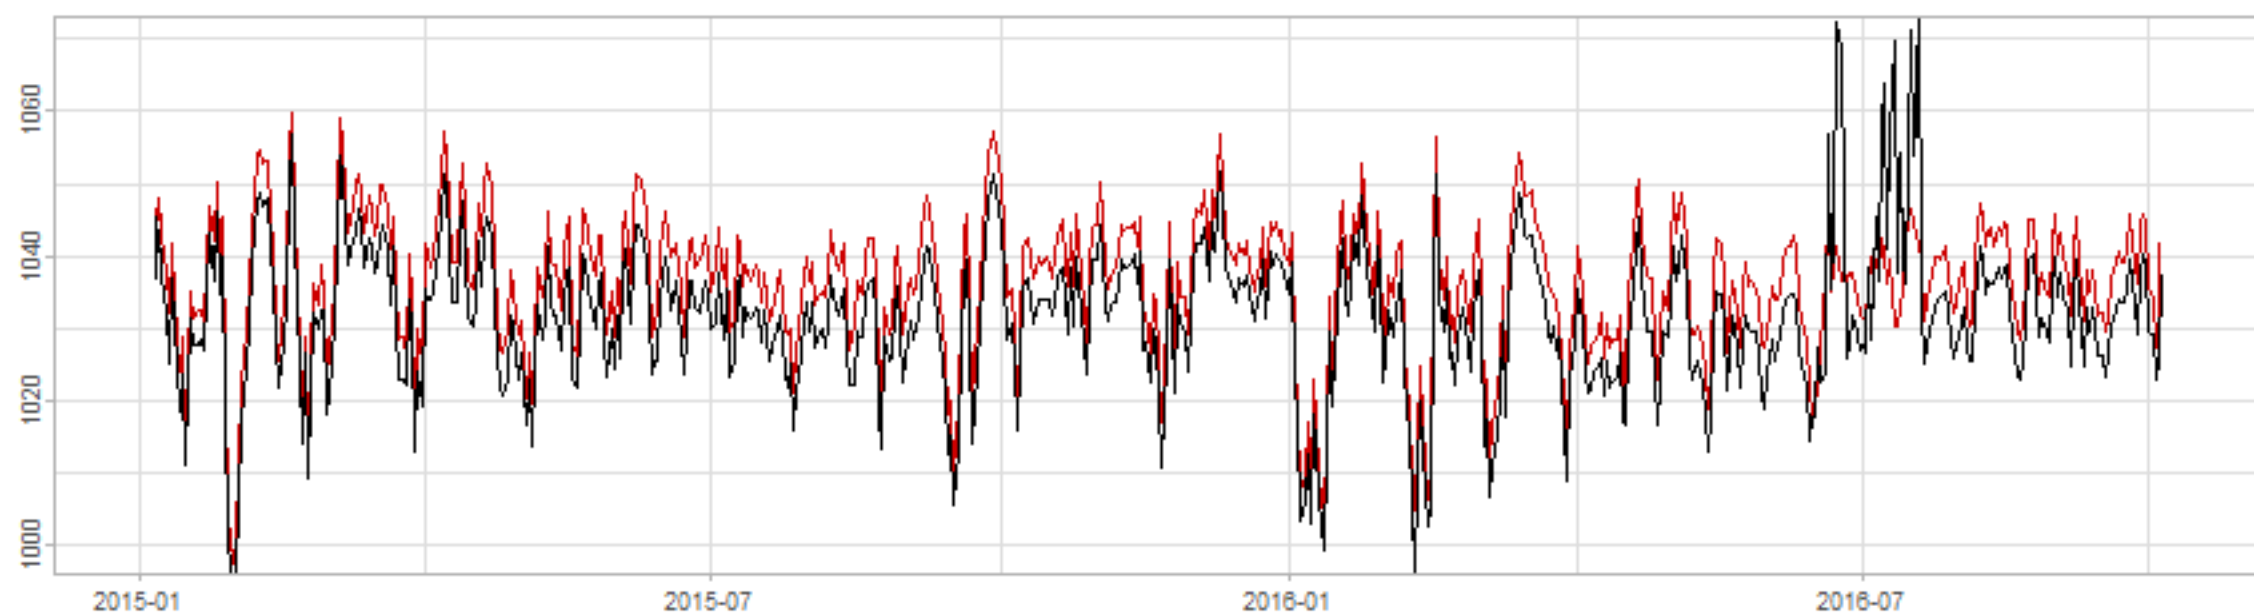

Drift p-value: 1.91e-03, rate: -3.19 cmH2O/year @2017-03-16 12:00:00

Drift p-value: 8.12e-01, rate: 103.00 cmH2O/year @2019-09-19

Drift p-value: 8.09e-01, rate: 1.77 cmH2O/year @2019-01-08 12:00:00

Drift p-value: 9.47e-01, rate: -93.94 cmH2O/year @2019-09-06 12:00:00

BAOL500X_B_0029B - v0.01

BAOL503X_B_009C1 - v0.01

BAOL517X_B_0055C - v0.01

BAOL518X_B_B2129 - v0.01

Drift p-value: 6.83e-01, rate: 0.48 cmH2O/year @2016-09-18 12:00:00

Drift p-value: $7.37e-02$, rate: -2062.73 cmH₂O/year @2020-02-03 12:00:00

Drift p-value: 7.29e-01, rate: 0.41 cmH2O/year @2016-08-30 12:00:00

Drift p-value: 6.50e-01, rate: 0.21 cmH2O/year @2016-09-23 12:00:00

Drift p-value: 7.98e-01, rate: 98.17 cmH2O/year @2019-11-01

BAOL547X_B_B2137 - v0.01

BAOL548X_B_0055B - v0.01

Drift p-value: 9.22e-01, rate: 0.67 cmH2O/year @2014-12-13

Drift p-value: 8.57e-01, rate: 164.61 cmH2O/year @2017-12-22 12:00:00

BAOL550X_B_B2136 - v0.01

BAOL551X_B_B2135 - v0.01