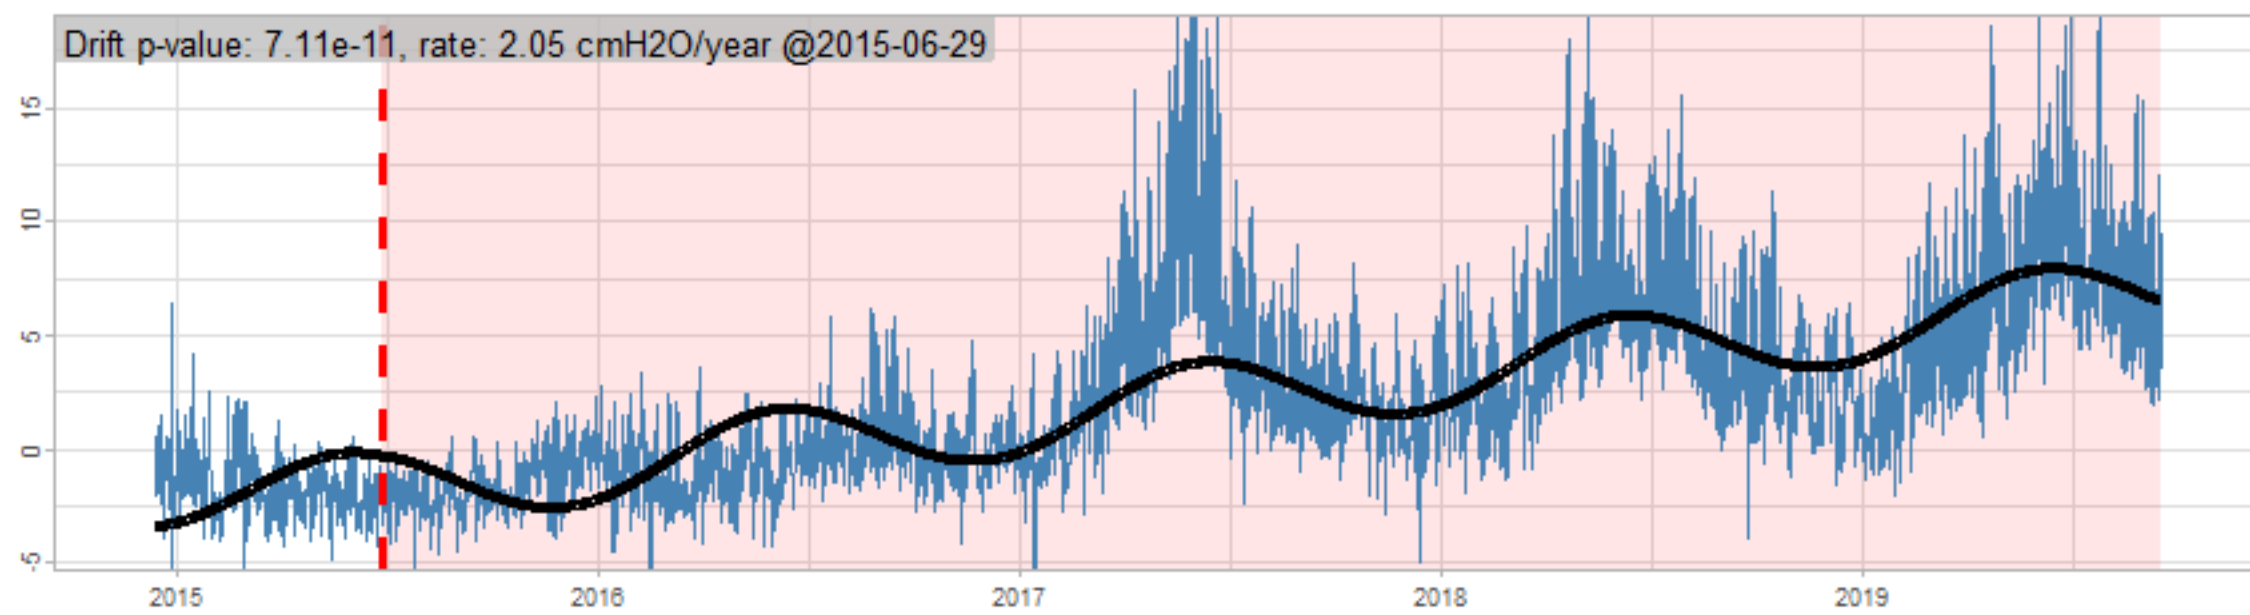

Drift p-value: 1.91e-03, rate: -3.19 cmH2O/year @2017-03-16 12:00:00

Drift p-value: 8.12e-01, rate: 103.00 cmH2O/year @2019-09-19

Drift p-value: 8.09e-01, rate: 1.77 cmH2O/year @2019-01-08 12:00:00

Drift p-value: 9.47e-01, rate: -93.94 cmH2O/year @2019-09-06 12:00:00

BAOL500X_B_0029B - v0.01

BAOL503X_B_009C1 - v0.01

BAOL517X_B_0055C - v0.01

BAOL518X_B_B2129 - v0.01

Drift p-value: 6.83e-01, rate: 0.48 cmH2O/year @2016-09-18 12:00:00

Drift p-value: $7.37e-02$, rate: -2062.73 cmH₂O/year @2020-02-03 12:00:00

Drift p-value: 7.29e-01, rate: 0.41 cmH2O/year @2016-08-30 12:00:00

Drift p-value: 6.50e-01, rate: 0.21 cmH2O/year @2016-09-23 12:00:00

Drift p-value: 7.98e-01, rate: 98.17 cmH2O/year @2019-11-01

BAOL547X_B_B2137 - v0.01

BAOL548X_B_0055B - v0.01

Drift p-value: 9.22e-01, rate: 0.67 cmH2O/year @2014-12-13

Drift p-value: 8.57e-01, rate: 164.61 cmH2O/year @2017-12-22 12:00:00

BAOL550X_B_B2136 - v0.01

BAOL551X_B_B2135 - v0.01