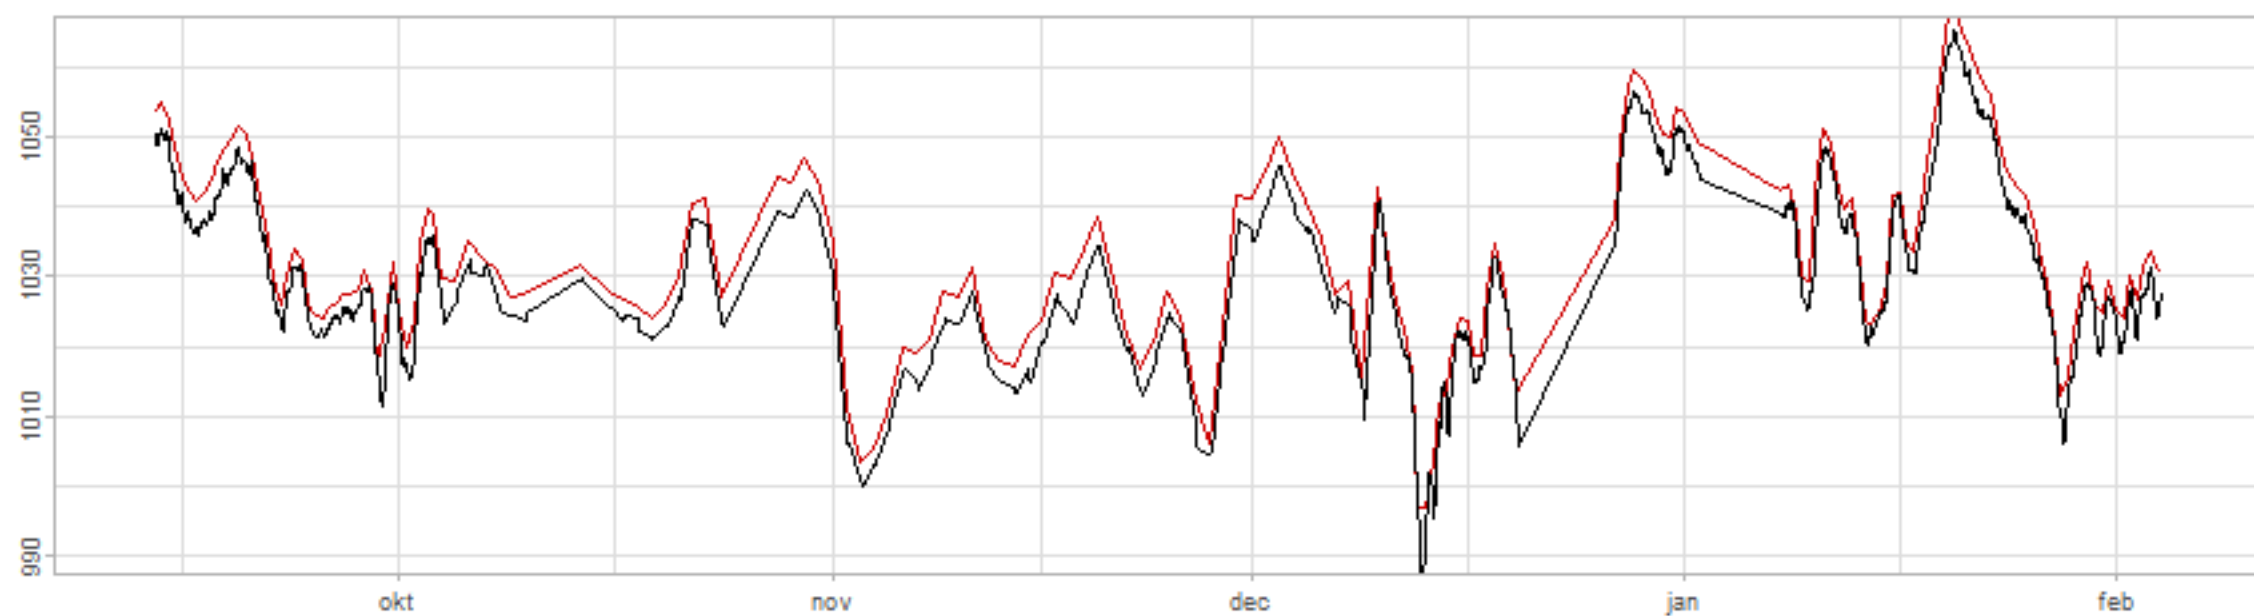

Drift p-value: 1.91e-03, rate: -3.19 cmH2O/year @2017-03-16 12:00:00

Drift p-value: 8.12e-01, rate: 103.00 cmH2O/year @2019-09-19

Drift p-value: 8.09e-01, rate: 1.77 cmH2O/year @2019-01-08 12:00:00

Drift p-value: 9.47e-01, rate: -93.94 cmH2O/year @2019-09-06 12:00:00

BAOL500X_B_0029B - v0.01

BAOL503X_B_009C1 - v0.01

BAOL517X_B_0055C - v0.01

BAOL518X_B_B2129 - v0.01

Drift p-value: 6.83e-01, rate: 0.48 cmH2O/year @2016-09-18 12:00:00

Drift p-value: $7.37e-02$, rate: -2062.73 cmH₂O/year @2020-02-03 12:00:00

Drift p-value: 7.29e-01, rate: 0.41 cmH2O/year @2016-08-30 12:00:00

Drift p-value: 6.50e-01, rate: 0.21 cmH2O/year @2016-09-23 12:00:00

Drift p-value: 7.98e-01, rate: 98.17 cmH2O/year @2019-11-01

BAOL547X_B_B2137 - v0.01

BAOL548X_B_0055B - v0.01

Drift p-value: 9.22e-01, rate: 0.67 cmH2O/year @2014-12-13

Drift p-value: 8.57e-01, rate: 164.61 cmH2O/year @2017-12-22 12:00:00

BAOL550X_B_B2136 - v0.01

BAOL551X_B_B2135 - v0.01