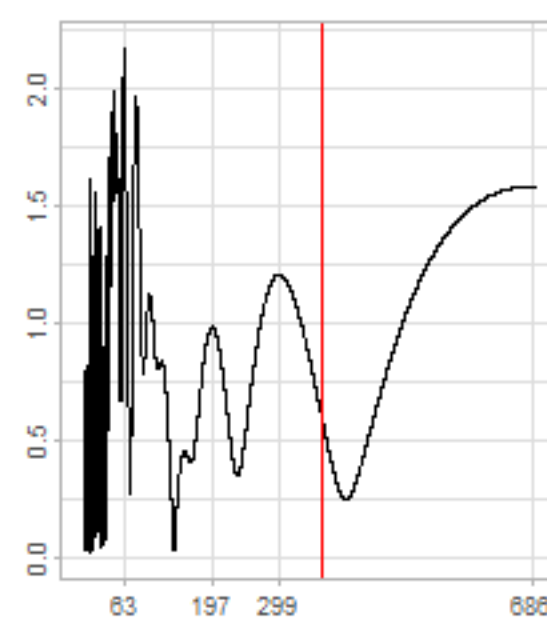

Drift p-value: 1.91e-03, rate: -3.19 cmH2O/year @2017-03-16 12:00:00

Drift p-value: 8.12e-01, rate: 103.00 cmH2O/year @2019-09-19

Drift p-value: 8.09e-01, rate: 1.77 cmH2O/year @2019-01-08 12:00:00

Drift p-value: 9.47e-01, rate: -93.94 cmH2O/year @2019-09-06 12:00:00

BAOL500X_B_0029B - v0.01

BAOL503X_B_009C1 - v0.01

BAOL517X_B_0055C - v0.01

BAOL518X_B_B2129 - v0.01

Drift p-value: 6.83e-01, rate: 0.48 cmH2O/year @2016-09-18 12:00:00

Drift p-value: $7.37e-02$, rate: -2062.73 cmH₂O/year @2020-02-03 12:00:00

Drift p-value: 7.29e-01, rate: 0.41 cmH2O/year @2016-08-30 12:00:00

Drift p-value: 6.50e-01, rate: 0.21 cmH2O/year @2016-09-23 12:00:00

Drift p-value: 7.98e-01, rate: 98.17 cmH2O/year @2019-11-01

BAOL547X_B_B2137 - v0.01

BAOL548X_B_0055B - v0.01

Drift p-value: 9.22e-01, rate: 0.67 cmH2O/year @2014-12-13

Drift p-value: 8.57e-01, rate: 164.61 cmH2O/year @2017-12-22 12:00:00

BAOL550X_B_B2136 - v0.01

BAOL551X_B_B2135 - v0.01