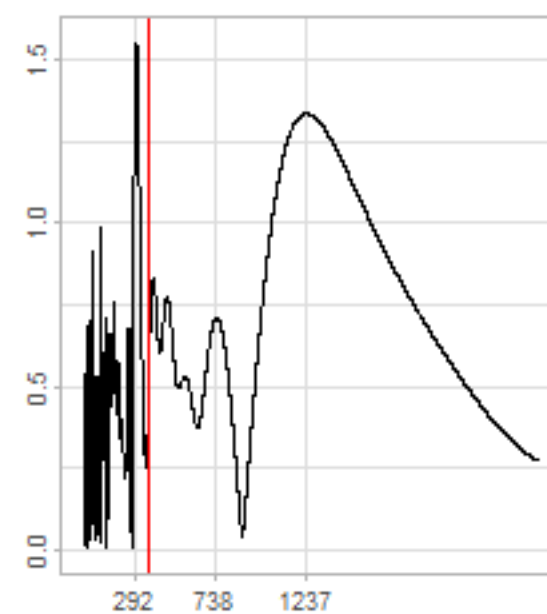

Drift p-value: 1.91e-03, rate: -3.19 cmH2O/year @2017-03-16 12:00:00

Drift p-value: 8.12e-01, rate: 103.00 cmH2O/year @2019-09-19

Drift p-value: 8.09e-01, rate: 1.77 cmH2O/year @2019-01-08 12:00:00

Drift p-value: 9.47e-01, rate: -93.94 cmH2O/year @2019-09-06 12:00:00

BAOL500X_B_0029B - v0.01

BAOL503X_B_009C1 - v0.01

BAOL517X_B_0055C - v0.01

BAOL518X_B_B2129 - v0.01

Drift p-value: 6.83e-01, rate: 0.48 cmH2O/year @2016-09-18 12:00:00

Drift p-value: $7.37e-02$, rate: -2062.73 cmH₂O/year @2020-02-03 12:00:00

Drift p-value: 7.29e-01, rate: 0.41 cmH2O/year @2016-08-30 12:00:00

Drift p-value: 6.50e-01, rate: 0.21 cmH2O/year @2016-09-23 12:00:00

Drift p-value: 7.98e-01, rate: 98.17 cmH2O/year @2019-11-01

BAOL547X_B_B2137 - v0.01

BAOL548X_B_0055B - v0.01

Drift p-value: 9.22e-01, rate: 0.67 cmH2O/year @2014-12-13

Drift p-value: 8.57e-01, rate: 164.61 cmH2O/year @2017-12-22 12:00:00

BAOL550X_B_B2136 - v0.01

BAOL551X_B_B2135 - v0.01