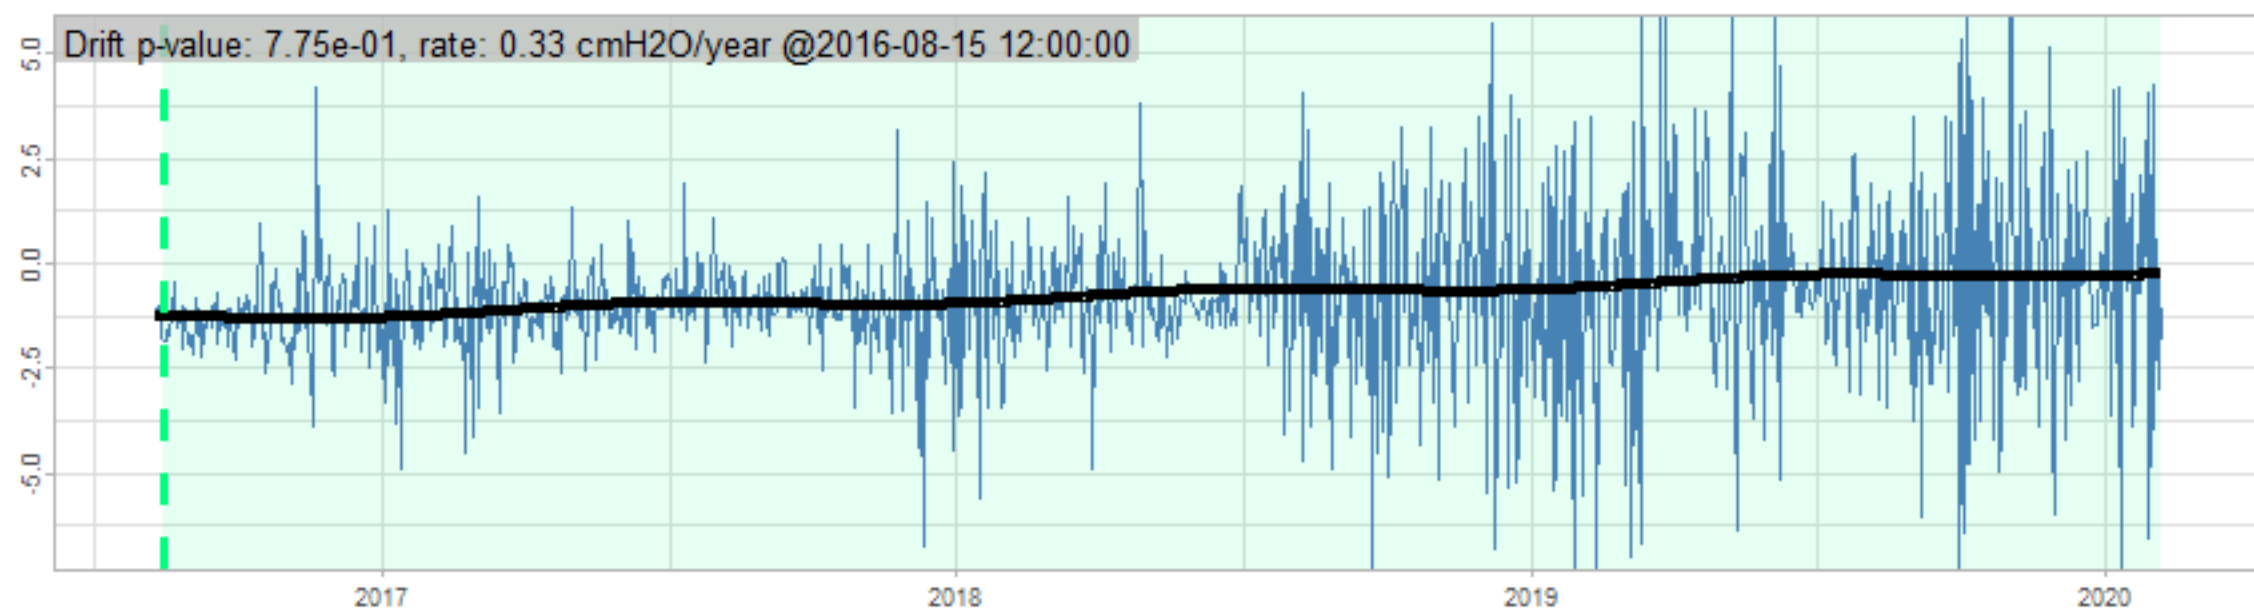

Drift p-value: 1.91e-03, rate: -3.19 cmH2O/year @2017-03-16 12:00:00

Drift p-value: 8.12e-01, rate: 103.00 cmH2O/year @2019-09-19

Drift p-value: 8.09e-01, rate: 1.77 cmH2O/year @2019-01-08 12:00:00

Drift p-value: 9.47e-01, rate: -93.94 cmH2O/year @2019-09-06 12:00:00

BAOL500X_B_0029B - v0.01

BAOL503X_B_009C1 - v0.01

BAOL517X_B_0055C - v0.01

BAOL518X_B_B2129 - v0.01

Drift p-value: 6.83e-01, rate: 0.48 cmH2O/year @2016-09-18 12:00:00

Drift p-value: $7.37e-02$, rate: -2062.73 cmH₂O/year @2020-02-03 12:00:00

Drift p-value: 7.29e-01, rate: 0.41 cmH2O/year @2016-08-30 12:00:00

Drift p-value: 6.50e-01, rate: 0.21 cmH2O/year @2016-09-23 12:00:00

Drift p-value: 7.98e-01, rate: 98.17 cmH2O/year @2019-11-01

BAOL547X_B_B2137 - v0.01

BAOL548X_B_0055B - v0.01

Drift p-value: 9.22e-01, rate: 0.67 cmH2O/year @2014-12-13

Drift p-value: 8.57e-01, rate: 164.61 cmH2O/year @2017-12-22 12:00:00

BAOL550X_B_B2136 - v0.01

BAOL551X_B_B2135 - v0.01