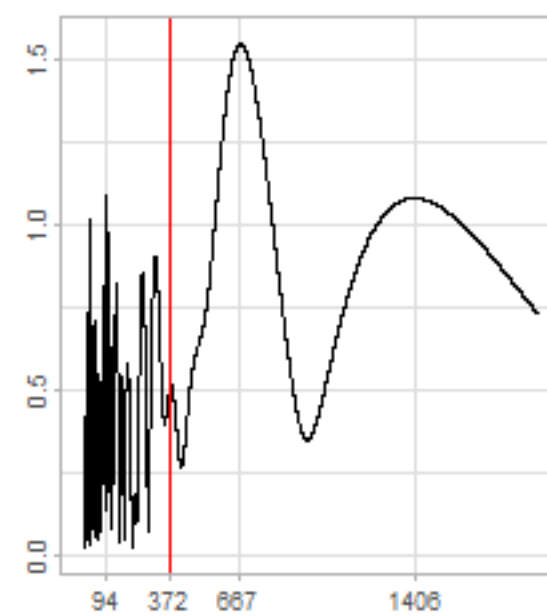

Drift p-value: 1.91e-03, rate: -3.19 cmH2O/year @2017-03-16 12:00:00

Drift p-value: 8.12e-01, rate: 103.00 cmH2O/year @2019-09-19

Drift p-value: 8.09e-01, rate: 1.77 cmH2O/year @2019-01-08 12:00:00

Drift p-value: 9.47e-01, rate: -93.94 cmH2O/year @2019-09-06 12:00:00

BAOL500X_B_0029B - v0.01

BAOL503X_B_009C1 - v0.01

BAOL517X_B_0055C - v0.01

BAOL518X_B_B2129 - v0.01

Drift p-value: 6.83e-01, rate: 0.48 cmH2O/year @2016-09-18 12:00:00

Drift p-value: $7.37e-02$, rate: -2062.73 cmH₂O/year @2020-02-03 12:00:00

Drift p-value: 7.29e-01, rate: 0.41 cmH2O/year @2016-08-30 12:00:00

Drift p-value: 6.50e-01, rate: 0.21 cmH2O/year @2016-09-23 12:00:00

Drift p-value: 7.98e-01, rate: 98.17 cmH2O/year @2019-11-01

BAOL547X_B_B2137 - v0.01

BAOL548X_B_0055B - v0.01

Drift p-value: 9.22e-01, rate: 0.67 cmH2O/year @2014-12-13

Drift p-value: 8.57e-01, rate: 164.61 cmH2O/year @2017-12-22 12:00:00

BAOL550X_B_B2136 - v0.01

BAOL551X_B_B2135 - v0.01