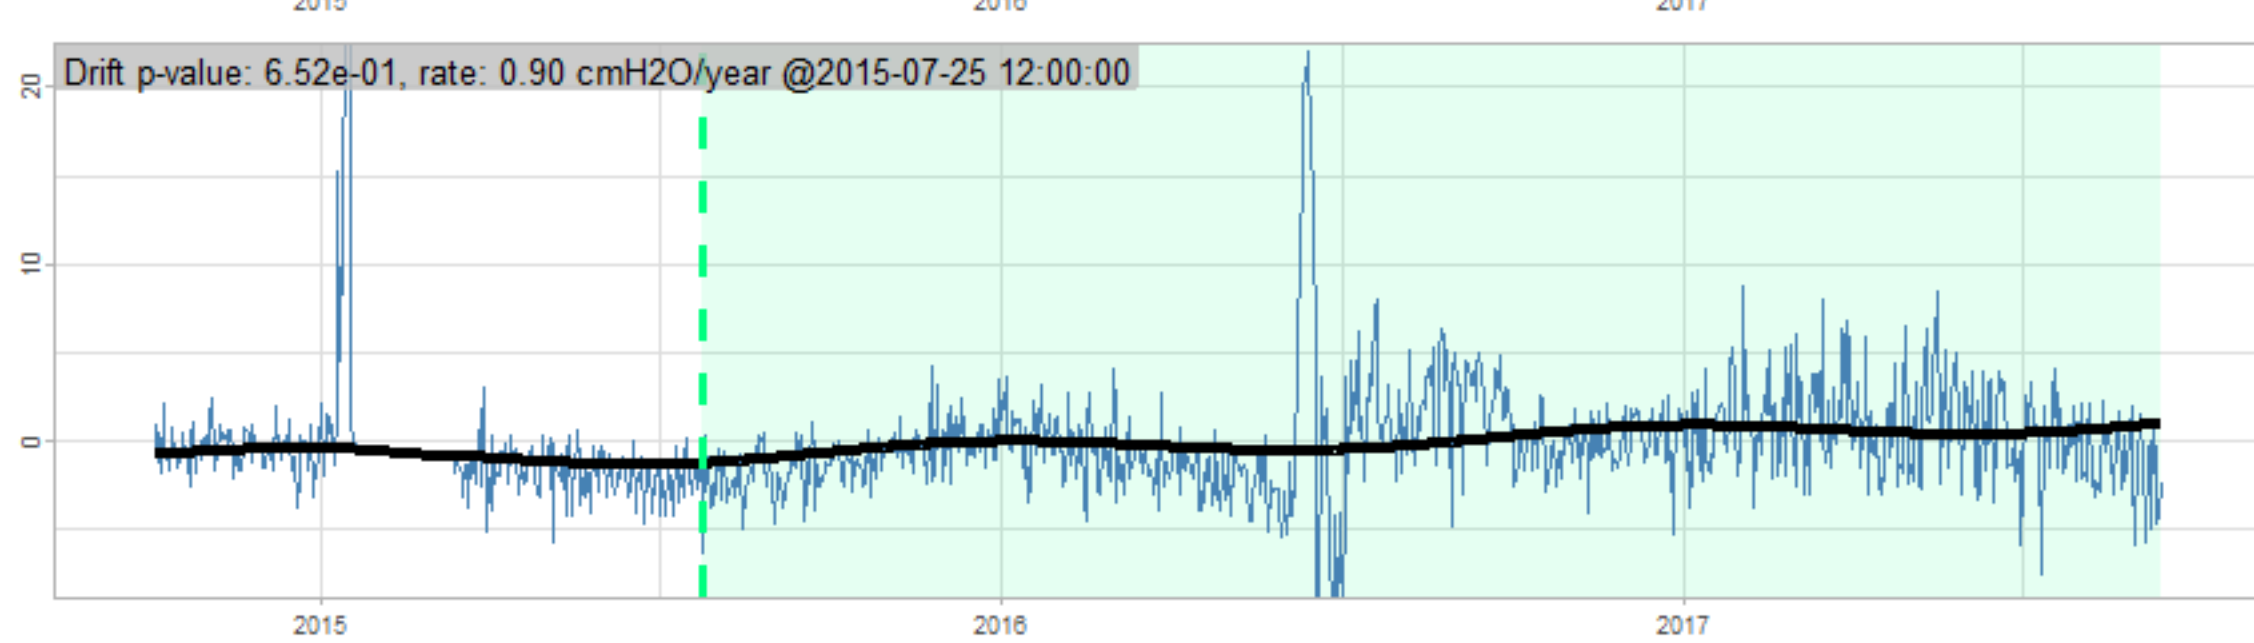

Drift p-value: 1.91e-03, rate: -3.19 cmH2O/year @2017-03-16 12:00:00

Drift p-value: 8.12e-01, rate: 103.00 cmH2O/year @2019-09-19

Drift p-value: 8.09e-01, rate: 1.77 cmH2O/year @2019-01-08 12:00:00

Drift p-value: 9.47e-01, rate: -93.94 cmH2O/year @2019-09-06 12:00:00

BAOL500X_B_0029B - v0.01

BAOL503X_B_009C1 - v0.01

BAOL517X_B_0055C - v0.01

BAOL518X_B_B2129 - v0.01

Drift p-value: 6.83e-01, rate: 0.48 cmH2O/year @2016-09-18 12:00:00

Drift p-value: $7.37e-02$, rate: -2062.73 cmH₂O/year @2020-02-03 12:00:00

Drift p-value: 7.29e-01, rate: 0.41 cmH2O/year @2016-08-30 12:00:00

Drift p-value: 6.50e-01, rate: 0.21 cmH2O/year @2016-09-23 12:00:00

Drift p-value: 7.98e-01, rate: 98.17 cmH2O/year @2019-11-01

BAOL547X_B_B2137 - v0.01

BAOL548X_B_0055B - v0.01

Drift p-value: 9.22e-01, rate: 0.67 cmH2O/year @2014-12-13

Drift p-value: 8.57e-01, rate: 164.61 cmH2O/year @2017-12-22 12:00:00

BAOL550X_B_B2136 - v0.01

BAOL551X_B_B2135 - v0.01