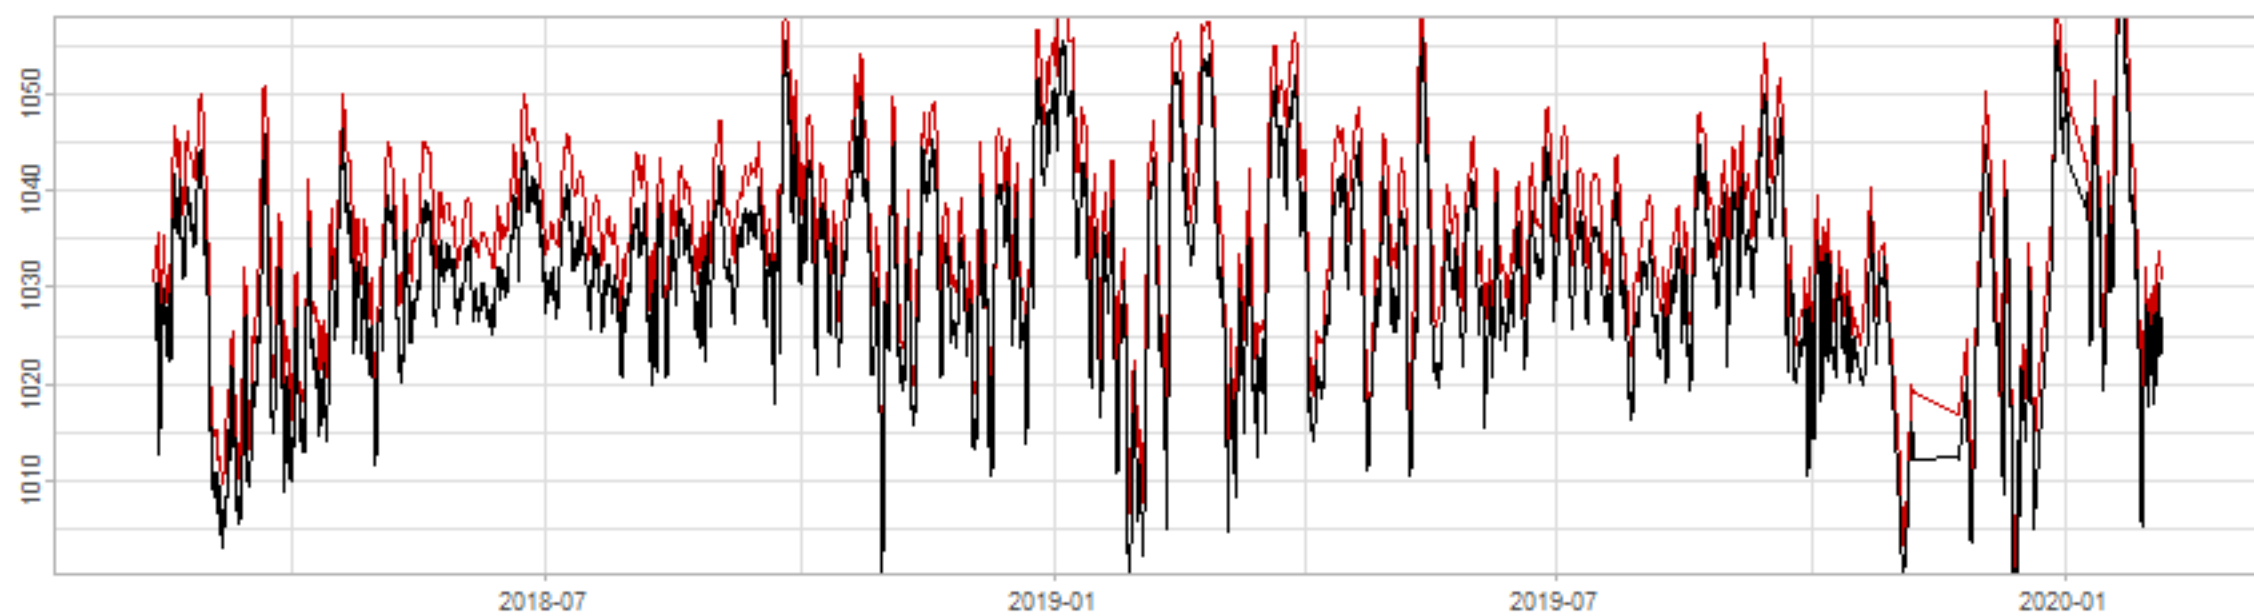

Drift p-value: 1.91e-03, rate: -3.19 cmH2O/year @2017-03-16 12:00:00

Drift p-value: 8.12e-01, rate: 103.00 cmH2O/year @2019-09-19

Drift p-value: 8.09e-01, rate: 1.77 cmH2O/year @2019-01-08 12:00:00

Drift p-value: 9.47e-01, rate: -93.94 cmH2O/year @2019-09-06 12:00:00

BAOL500X_B_0029B - v0.01

BAOL503X_B_009C1 - v0.01

BAOL517X_B_0055C - v0.01

BAOL518X_B_B2129 - v0.01

Drift p-value: 6.83e-01, rate: 0.48 cmH2O/year @2016-09-18 12:00:00

Drift p-value: $7.37e-02$, rate: -2062.73 cmH₂O/year @2020-02-03 12:00:00

Drift p-value: 7.29e-01, rate: 0.41 cmH2O/year @2016-08-30 12:00:00

Drift p-value: 6.50e-01, rate: 0.21 cmH2O/year @2016-09-23 12:00:00

Drift p-value: 7.98e-01, rate: 98.17 cmH2O/year @2019-11-01

BAOL547X_B_B2137 - v0.01

BAOL548X_B_0055B - v0.01

Drift p-value: 9.22e-01, rate: 0.67 cmH2O/year @2014-12-13

Drift p-value: 8.57e-01, rate: 164.61 cmH2O/year @2017-12-22 12:00:00

BAOL550X_B_B2136 - v0.01

BAOL551X_B_B2135 - v0.01