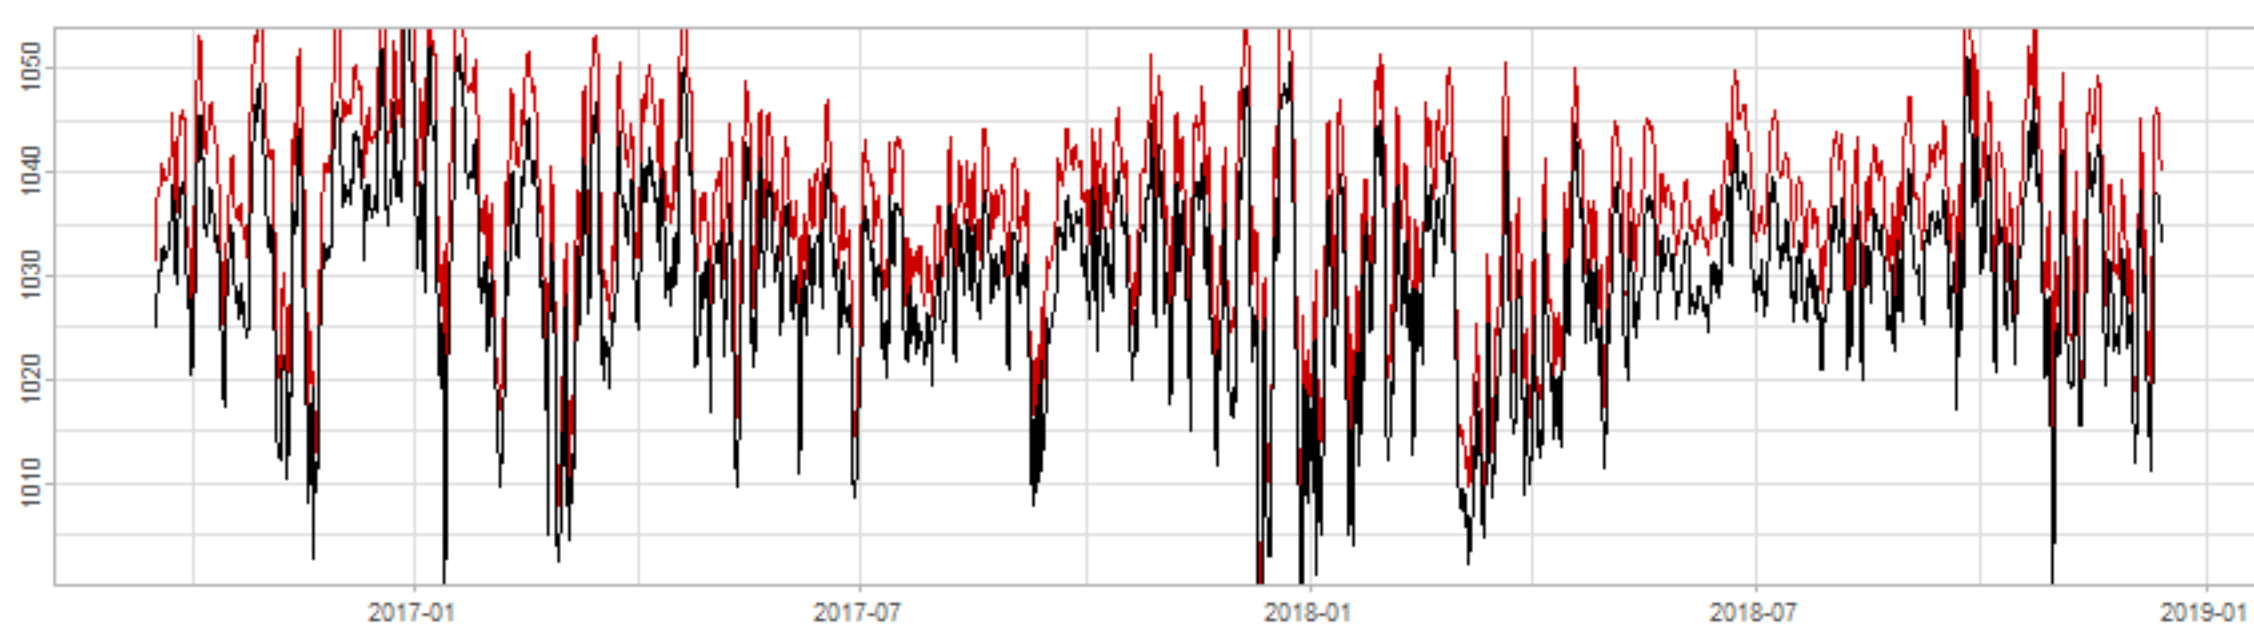

Drift p-value: 1.91e-03, rate: -3.19 cmH2O/year @2017-03-16 12:00:00

Drift p-value: 8.12e-01, rate: 103.00 cmH2O/year @2019-09-19

Drift p-value: 8.09e-01, rate: 1.77 cmH2O/year @2019-01-08 12:00:00

Drift p-value: 9.47e-01, rate: -93.94 cmH2O/year @2019-09-06 12:00:00

BAOL500X_B_0029B - v0.01

BAOL503X_B_009C1 - v0.01

BAOL517X_B_0055C - v0.01

BAOL518X_B_B2129 - v0.01

Drift p-value: 6.83e-01, rate: 0.48 cmH2O/year @2016-09-18 12:00:00

Drift p-value: $7.37e-02$, rate: -2062.73 cmH₂O/year @2020-02-03 12:00:00

Drift p-value: 7.29e-01, rate: 0.41 cmH2O/year @2016-08-30 12:00:00

Drift p-value: 6.50e-01, rate: 0.21 cmH2O/year @2016-09-23 12:00:00

Drift p-value: 7.98e-01, rate: 98.17 cmH2O/year @2019-11-01

BAOL547X_B_B2137 - v0.01

BAOL548X_B_0055B - v0.01

Drift p-value: 9.22e-01, rate: 0.67 cmH2O/year @2014-12-13

Drift p-value: 8.57e-01, rate: 164.61 cmH2O/year @2017-12-22 12:00:00

BAOL550X_B_B2136 - v0.01

BAOL551X_B_B2135 - v0.01