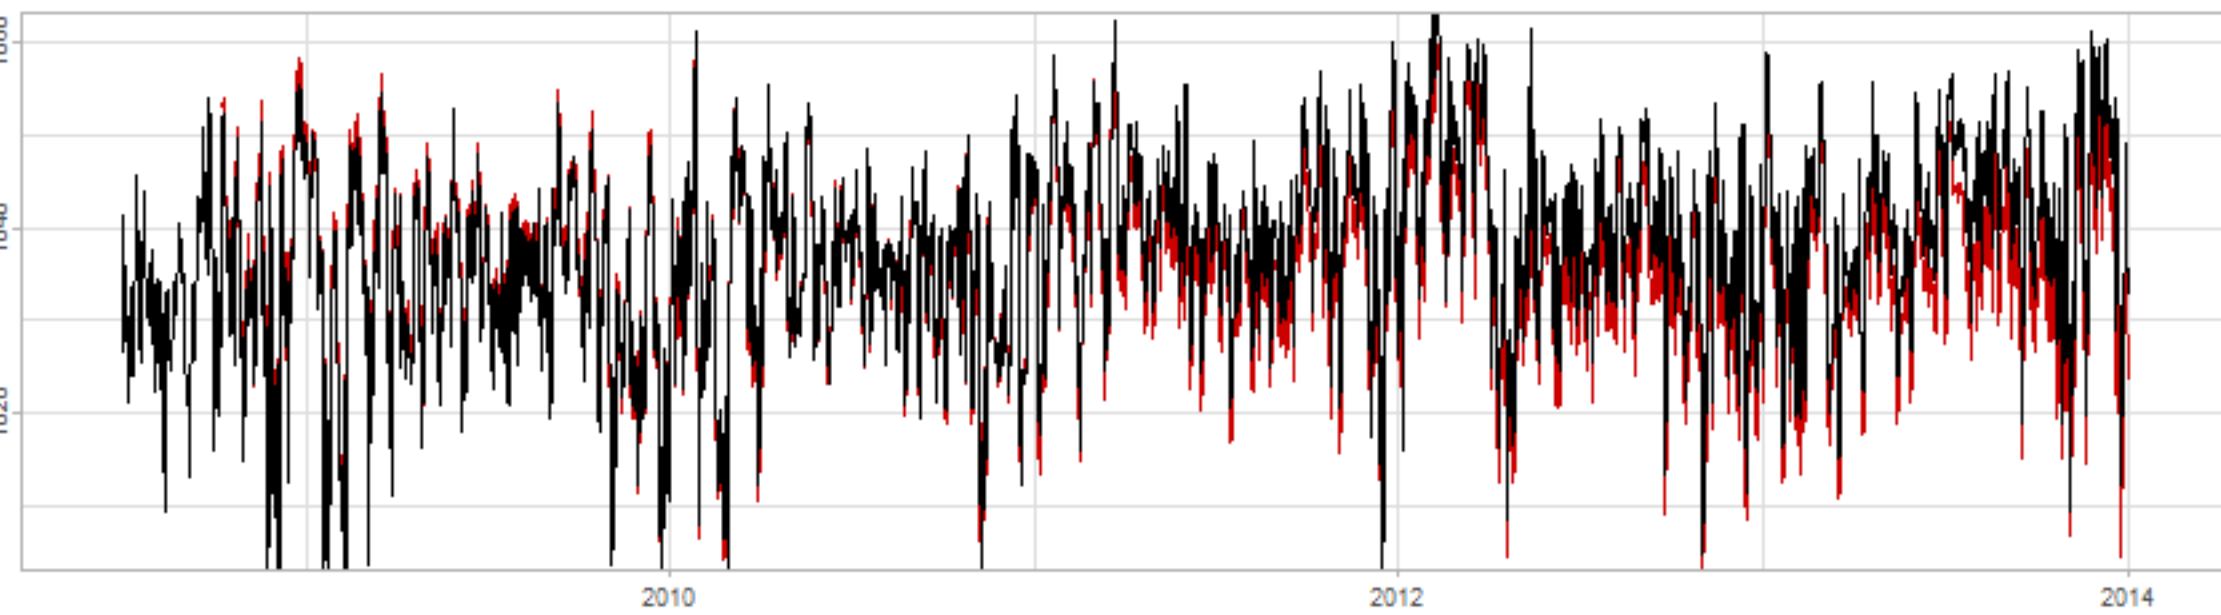

Drift p-value: 1.91e-03, rate: -3.19 cmH2O/year @2017-03-16 12:00:00

Drift p-value: 8.12e-01, rate: 103.00 cmH2O/year @2019-09-19

Drift p-value: 8.09e-01, rate: 1.77 cmH2O/year @2019-01-08 12:00:00

Drift p-value: 9.47e-01, rate: -93.94 cmH2O/year @2019-09-06 12:00:00

BAOL500X_B_0029B - v0.01

BAOL503X_B_009C1 - v0.01

BAOL517X_B_0055C - v0.01

BAOL518X_B_B2129 - v0.01

Drift p-value: 6.83e-01, rate: 0.48 cmH2O/year @2016-09-18 12:00:00

Drift p-value: $7.37e-02$, rate: -2062.73 cmH₂O/year @2020-02-03 12:00:00

Drift p-value: 7.29e-01, rate: 0.41 cmH2O/year @2016-08-30 12:00:00

Drift p-value: 6.50e-01, rate: 0.21 cmH2O/year @2016-09-23 12:00:00

Drift p-value: 7.98e-01, rate: 98.17 cmH2O/year @2019-11-01

BAOL547X_B_B2137 - v0.01

BAOL548X_B_0055B - v0.01

Drift p-value: 9.22e-01, rate: 0.67 cmH2O/year @2014-12-13

Drift p-value: 8.57e-01, rate: 164.61 cmH2O/year @2017-12-22 12:00:00

BAOL550X_B_B2136 - v0.01

BAOL551X_B_B2135 - v0.01