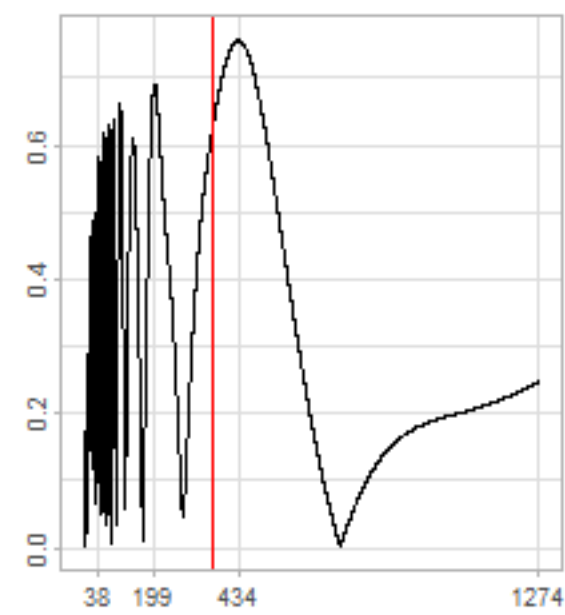

Drift p-value: 1.91e-03, rate: -3.19 cmH2O/year @2017-03-16 12:00:00

Drift p-value: 8.12e-01, rate: 103.00 cmH2O/year @2019-09-19

Drift p-value: 8.09e-01, rate: 1.77 cmH2O/year @2019-01-08 12:00:00

Drift p-value: 9.47e-01, rate: -93.94 cmH2O/year @2019-09-06 12:00:00

BAOL500X_B_0029B - v0.01

BAOL503X_B_009C1 - v0.01

BAOL517X_B_0055C - v0.01

BAOL518X_B_B2129 - v0.01

Drift p-value: 6.83e-01, rate: 0.48 cmH2O/year @2016-09-18 12:00:00

Drift p-value: $7.37e-02$, rate: -2062.73 cmH₂O/year @2020-02-03 12:00:00

Drift p-value: 7.29e-01, rate: 0.41 cmH2O/year @2016-08-30 12:00:00

Drift p-value: 6.50e-01, rate: 0.21 cmH2O/year @2016-09-23 12:00:00

Drift p-value: 7.98e-01, rate: 98.17 cmH2O/year @2019-11-01

BAOL547X_B_B2137 - v0.01

BAOL548X_B_0055B - v0.01

Drift p-value: 9.22e-01, rate: 0.67 cmH2O/year @2014-12-13

Drift p-value: 8.57e-01, rate: 164.61 cmH2O/year @2017-12-22 12:00:00

BAOL550X_B_B2136 - v0.01

BAOL551X_B_B2135 - v0.01