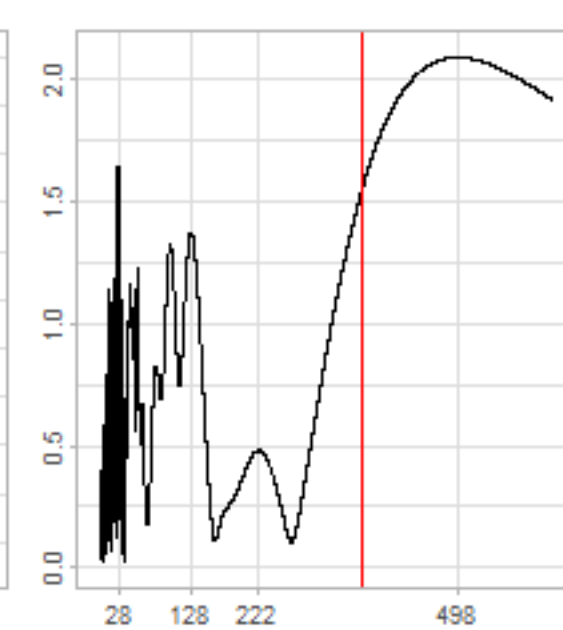

Drift p-value: 1.91e-03, rate: -3.19 cmH2O/year @2017-03-16 12:00:00

Drift p-value: 8.12e-01, rate: 103.00 cmH2O/year @2019-09-19

Drift p-value: 8.09e-01, rate: 1.77 cmH2O/year @2019-01-08 12:00:00

Drift p-value: 9.47e-01, rate: -93.94 cmH2O/year @2019-09-06 12:00:00

BAOL500X_B_0029B - v0.01

BAOL503X_B_009C1 - v0.01

BAOL517X_B_0055C - v0.01

BAOL518X_B_B2129 - v0.01

Drift p-value: 6.83e-01, rate: 0.48 cmH2O/year @2016-09-18 12:00:00

Drift p-value: $7.37e-02$, rate: -2062.73 cmH₂O/year @2020-02-03 12:00:00

Drift p-value: 7.29e-01, rate: 0.41 cmH2O/year @2016-08-30 12:00:00

Drift p-value: 6.50e-01, rate: 0.21 cmH2O/year @2016-09-23 12:00:00

Drift p-value: 7.98e-01, rate: 98.17 cmH2O/year @2019-11-01

BAOL547X_B_B2137 - v0.01

BAOL548X_B_0055B - v0.01

Drift p-value: 9.22e-01, rate: 0.67 cmH2O/year @2014-12-13

Drift p-value: 8.57e-01, rate: 164.61 cmH2O/year @2017-12-22 12:00:00

BAOL550X_B_B2136 - v0.01

BAOL551X_B_B2135 - v0.01