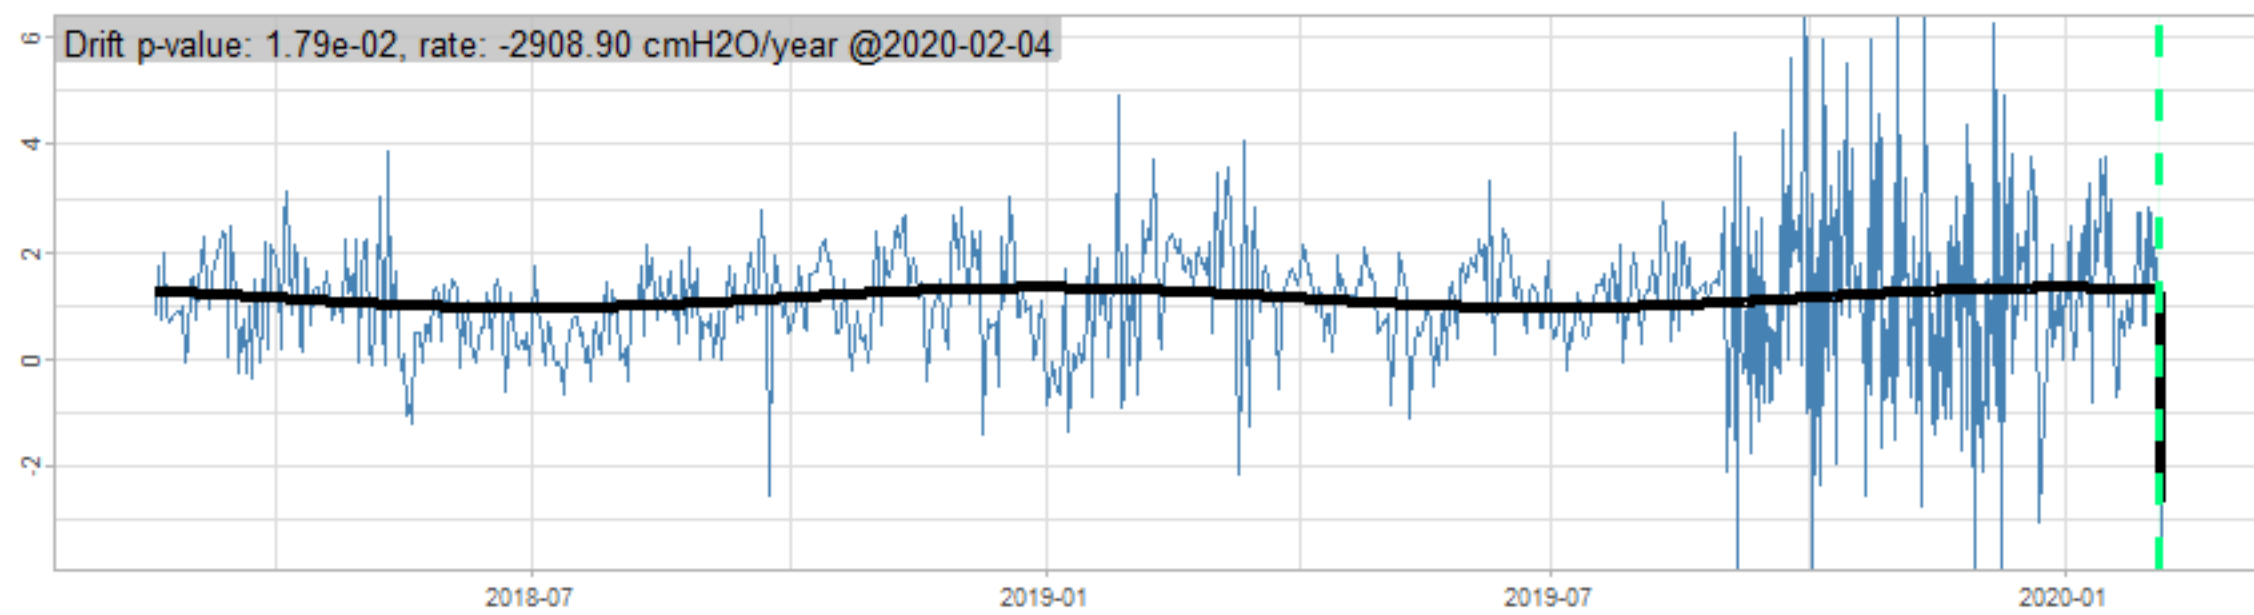

Drift p-value: 1.91e-03, rate: -3.19 cmH2O/year @2017-03-16 12:00:00

Drift p-value: 8.12e-01, rate: 103.00 cmH2O/year @2019-09-19

Drift p-value: 8.09e-01, rate: 1.77 cmH2O/year @2019-01-08 12:00:00

Drift p-value: 9.47e-01, rate: -93.94 cmH2O/year @2019-09-06 12:00:00

BAOL500X_B_0029B - v0.01

BAOL503X_B_009C1 - v0.01

BAOL517X_B_0055C - v0.01

BAOL518X_B_B2129 - v0.01

Drift p-value: 6.83e-01, rate: 0.48 cmH2O/year @2016-09-18 12:00:00

Drift p-value: $7.37e-02$, rate: -2062.73 cmH₂O/year @2020-02-03 12:00:00

Drift p-value: 7.29e-01, rate: 0.41 cmH2O/year @2016-08-30 12:00:00

Drift p-value: 6.50e-01, rate: 0.21 cmH2O/year @2016-09-23 12:00:00

Drift p-value: 7.98e-01, rate: 98.17 cmH2O/year @2019-11-01

BAOL547X_B_B2137 - v0.01

BAOL548X_B_0055B - v0.01

Drift p-value: 9.22e-01, rate: 0.67 cmH2O/year @2014-12-13

Drift p-value: 8.57e-01, rate: 164.61 cmH2O/year @2017-12-22 12:00:00

BAOL550X_B_B2136 - v0.01

BAOL551X_B_B2135 - v0.01