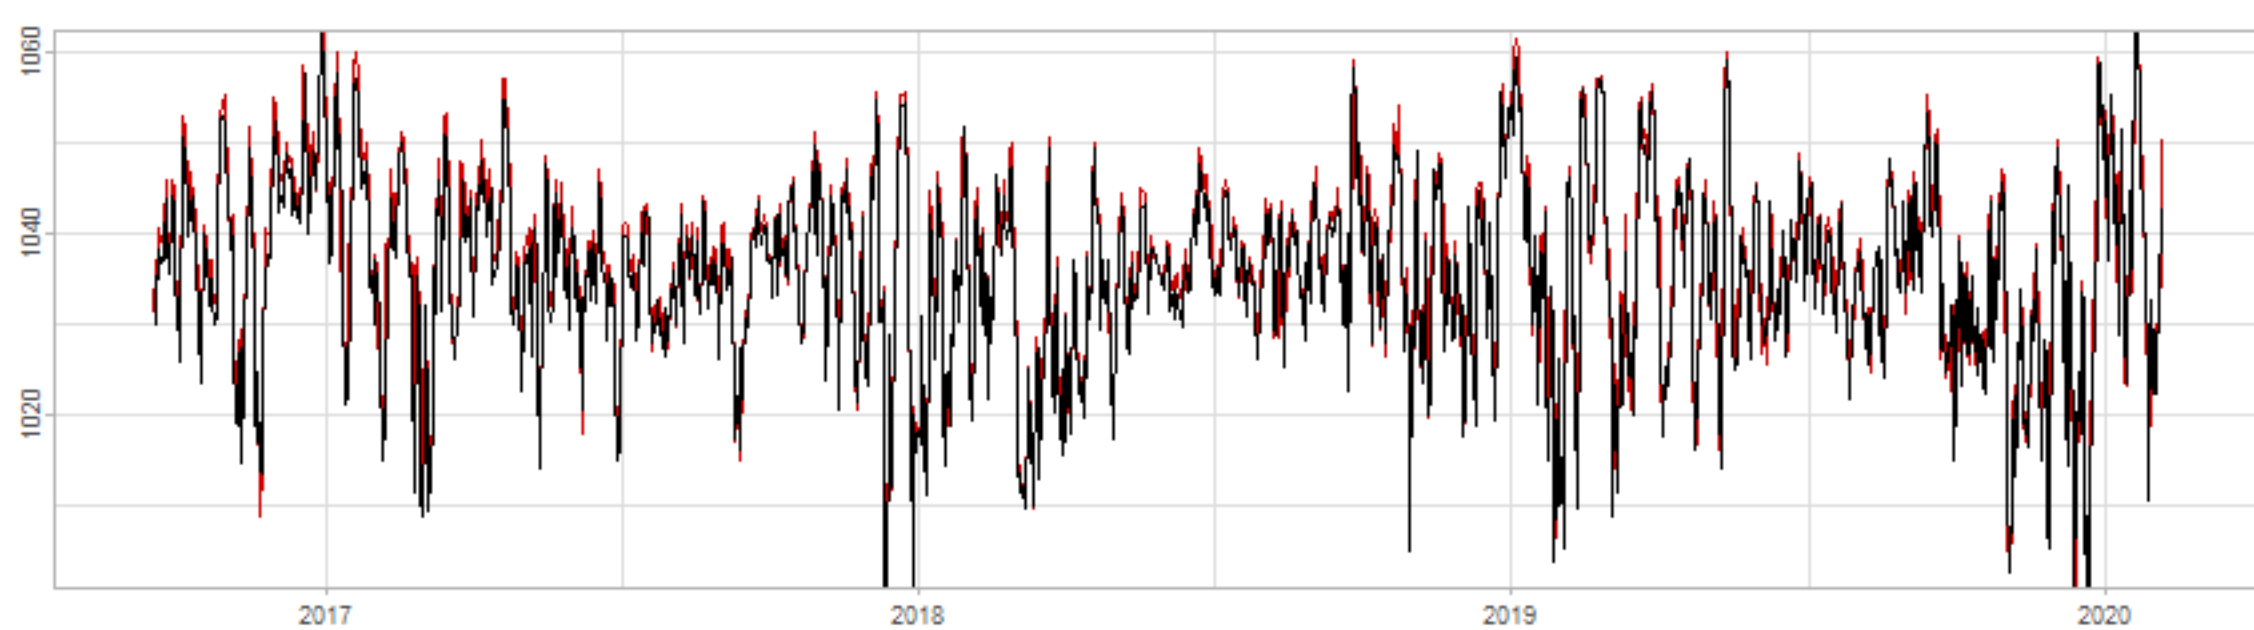

Drift p-value: 1.91e-03, rate: -3.19 cmH2O/year @2017-03-16 12:00:00

Drift p-value: 8.12e-01, rate: 103.00 cmH2O/year @2019-09-19

Drift p-value: 8.09e-01, rate: 1.77 cmH2O/year @2019-01-08 12:00:00

Drift p-value: 9.47e-01, rate: -93.94 cmH2O/year @2019-09-06 12:00:00

BAOL500X_B_0029B - v0.01

BAOL503X_B_009C1 - v0.01

BAOL517X_B_0055C - v0.01

BAOL518X_B_B2129 - v0.01

Drift p-value: 6.83e-01, rate: 0.48 cmH2O/year @2016-09-18 12:00:00

Drift p-value: $7.37e-02$, rate: -2062.73 cmH₂O/year @2020-02-03 12:00:00

Drift p-value: 7.29e-01, rate: 0.41 cmH2O/year @2016-08-30 12:00:00

Drift p-value: 6.50e-01, rate: 0.21 cmH2O/year @2016-09-23 12:00:00

Drift p-value: 7.98e-01, rate: 98.17 cmH2O/year @2019-11-01

BAOL547X_B_B2137 - v0.01