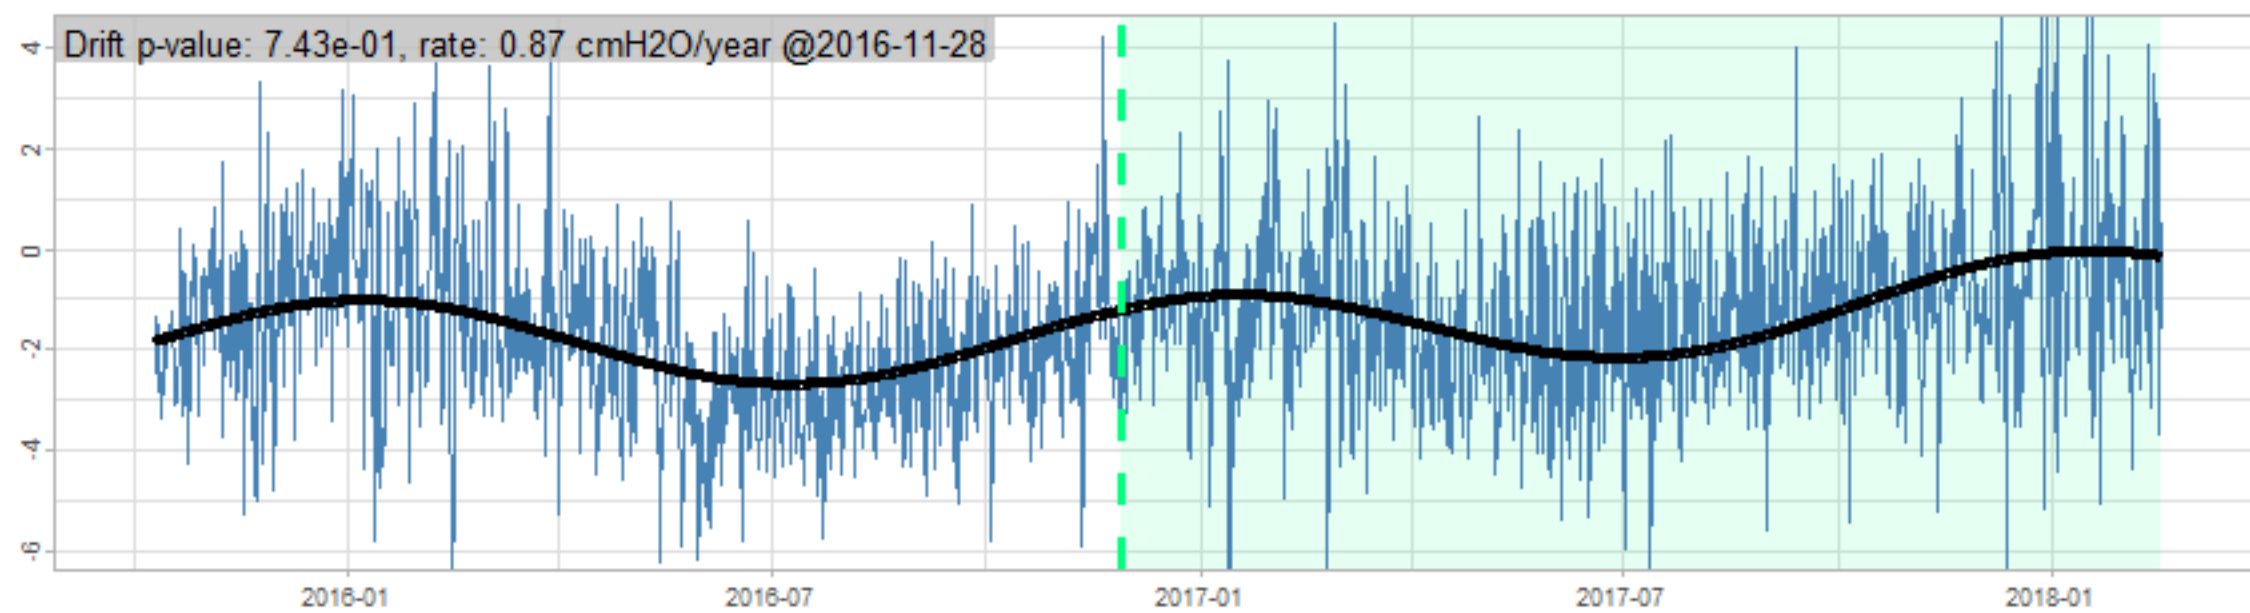

Drift p-value: 1.91e-03, rate: -3.19 cmH2O/year @2017-03-16 12:00:00

Drift p-value: 8.12e-01, rate: 103.00 cmH2O/year @2019-09-19

Drift p-value: 8.09e-01, rate: 1.77 cmH2O/year @2019-01-08 12:00:00

Drift p-value: 9.47e-01, rate: -93.94 cmH2O/year @2019-09-06 12:00:00

BAOL500X_B_0029B - v0.01

BAOL503X_B_009C1 - v0.01

BAOL517X_B_0055C - v0.01

BAOL518X_B_B2129 - v0.01

Drift p-value: 6.83e-01, rate: 0.48 cmH2O/year @2016-09-18 12:00:00

Drift p-value: $7.37e-02$, rate: -2062.73 cmH₂O/year @2020-02-03 12:00:00

Drift p-value: 7.29e-01, rate: 0.41 cmH2O/year @2016-08-30 12:00:00

Drift p-value: 6.50e-01, rate: 0.21 cmH2O/year @2016-09-23 12:00:00

Drift p-value: 7.98e-01, rate: 98.17 cmH2O/year @2019-11-01

BAOL547X_B_B2137 - v0.01

BAOL548X_B_0055B - v0.01

Drift p-value: 9.22e-01, rate: 0.67 cmH2O/year @2014-12-13

Drift p-value: 8.57e-01, rate: 164.61 cmH2O/year @2017-12-22 12:00:00

BAOL550X_B_B2136 - v0.01

BAOL551X_B_B2135 - v0.01