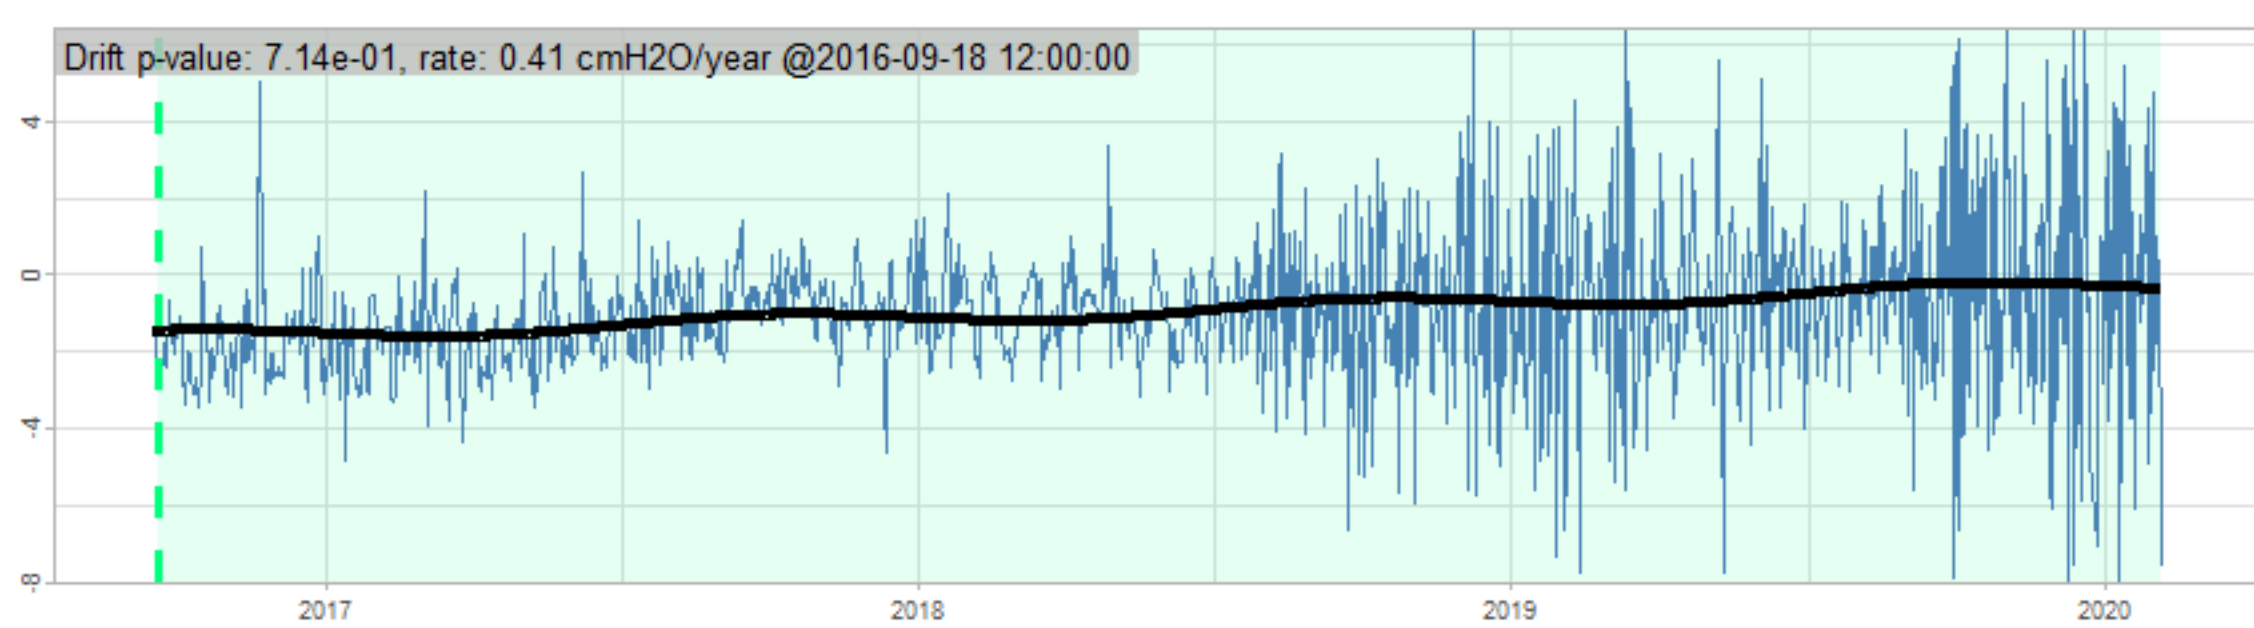

Drift p-value: 1.91e-03, rate: -3.19 cmH2O/year @2017-03-16 12:00:00

Drift p-value: 8.12e-01, rate: 103.00 cmH2O/year @2019-09-19

Drift p-value: 8.09e-01, rate: 1.77 cmH2O/year @2019-01-08 12:00:00

Drift p-value: 9.47e-01, rate: -93.94 cmH2O/year @2019-09-06 12:00:00

BAOL500X_B_0029B - v0.01

BAOL503X_B_009C1 - v0.01

BAOL517X_B_0055C - v0.01

BAOL518X_B_B2129 - v0.01

Drift p-value: 6.83e-01, rate: 0.48 cmH2O/year @2016-09-18 12:00:00

Drift p-value: $7.37e-02$, rate: -2062.73 cmH₂O/year @2020-02-03 12:00:00

Drift p-value: 7.29e-01, rate: 0.41 cmH2O/year @2016-08-30 12:00:00

Drift p-value: 6.50e-01, rate: 0.21 cmH2O/year @2016-09-23 12:00:00

Drift p-value: 7.98e-01, rate: 98.17 cmH2O/year @2019-11-01

BAOL547X_B_B2137 - v0.01

BAOL548X_B_0055B - v0.01

Drift p-value: 9.22e-01, rate: 0.67 cmH2O/year @2014-12-13

Drift p-value: 8.57e-01, rate: 164.61 cmH2O/year @2017-12-22 12:00:00

BAOL550X_B_B2136 - v0.01

BAOL551X_B_B2135 - v0.01