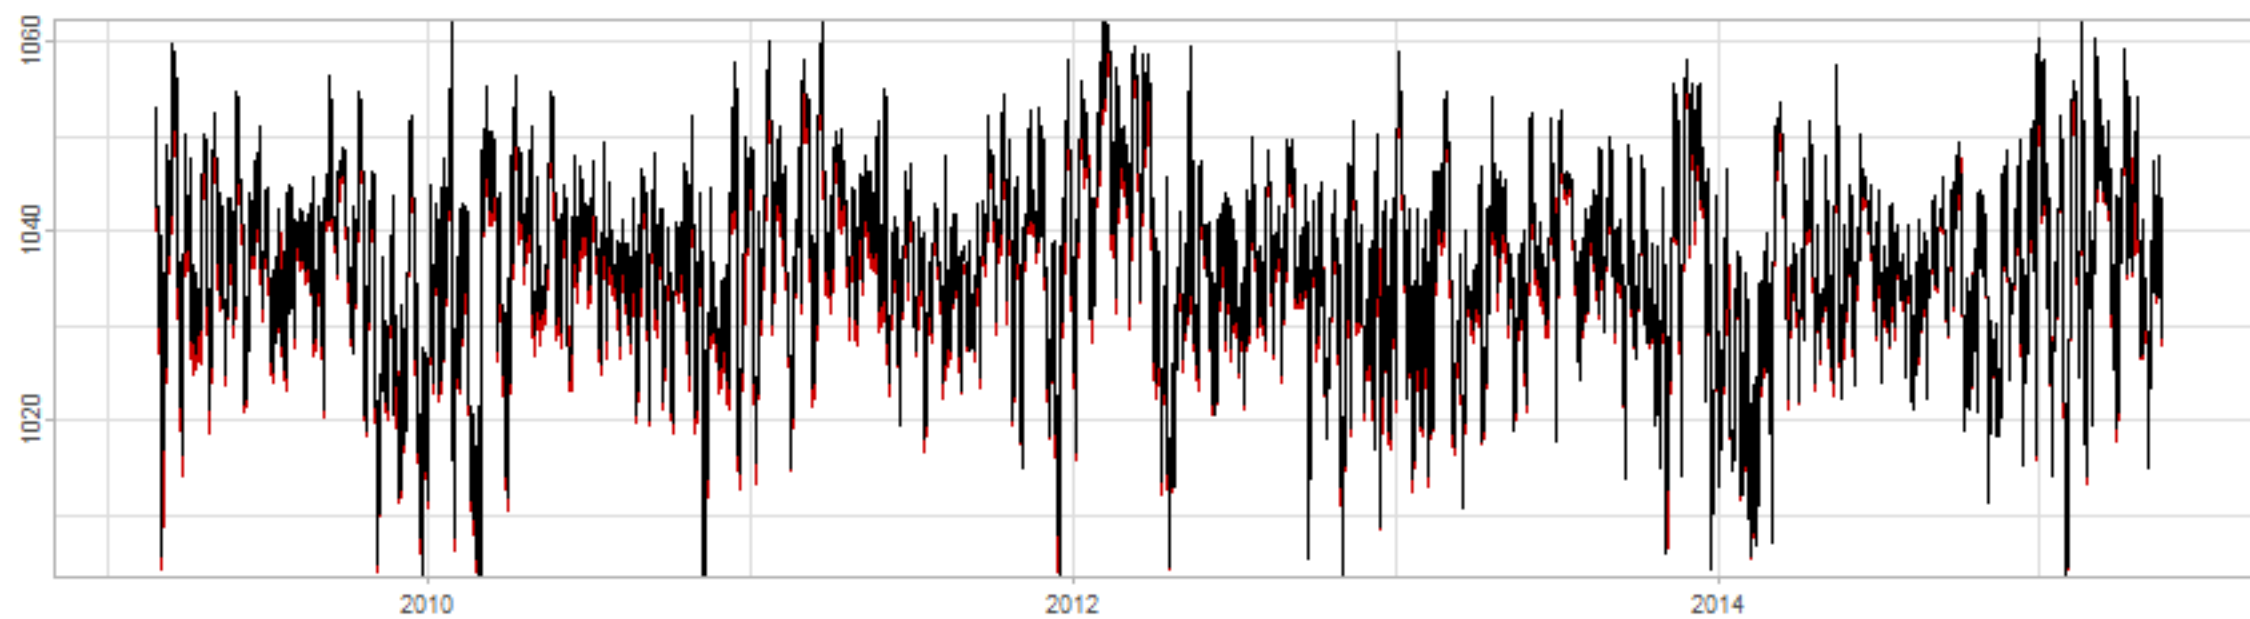

Drift p-value: 1.91e-03, rate: -3.19 cmH2O/year @2017-03-16 12:00:00

Drift p-value: 8.12e-01, rate: 103.00 cmH2O/year @2019-09-19

Drift p-value: 8.09e-01, rate: 1.77 cmH2O/year @2019-01-08 12:00:00

Drift p-value: 9.47e-01, rate: -93.94 cmH2O/year @2019-09-06 12:00:00

BAOL500X_B_0029B - v0.01

BAOL503X_B_009C1 - v0.01

BAOL517X_B_0055C - v0.01

BAOL518X_B_B2129 - v0.01

Drift p-value: 6.83e-01, rate: 0.48 cmH2O/year @2016-09-18 12:00:00

Drift p-value: $7.37e-02$, rate: -2062.73 cmH₂O/year @2020-02-03 12:00:00

Drift p-value: 7.29e-01, rate: 0.41 cmH2O/year @2016-08-30 12:00:00

Drift p-value: 6.50e-01, rate: 0.21 cmH2O/year @2016-09-23 12:00:00

Drift p-value: 7.98e-01, rate: 98.17 cmH2O/year @2019-11-01

BAOL547X_B_B2137 - v0.01