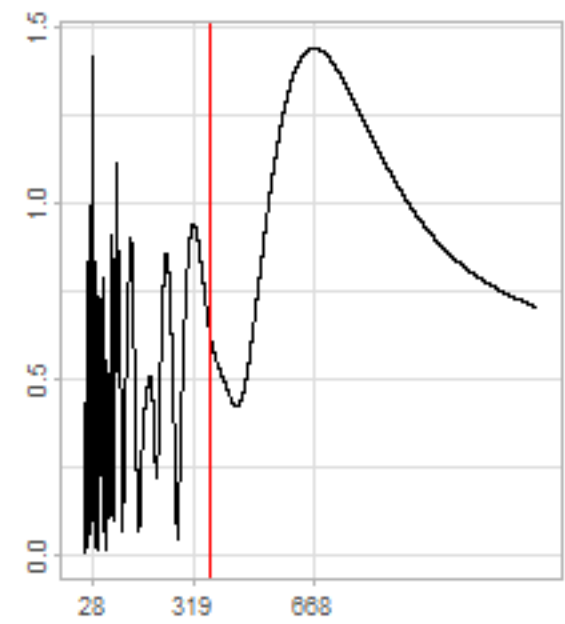

Drift p-value: 1.91e-03, rate: -3.19 cmH2O/year @2017-03-16 12:00:00

Drift p-value: 8.12e-01, rate: 103.00 cmH2O/year @2019-09-19

Drift p-value: 8.09e-01, rate: 1.77 cmH2O/year @2019-01-08 12:00:00

Drift p-value: 9.47e-01, rate: -93.94 cmH2O/year @2019-09-06 12:00:00

BAOL500X_B_0029B - v0.01

BAOL503X_B_009C1 - v0.01

BAOL517X_B_0055C - v0.01

BAOL518X_B_B2129 - v0.01

Drift p-value: 6.83e-01, rate: 0.48 cmH2O/year @2016-09-18 12:00:00

Drift p-value: $7.37e-02$, rate: -2062.73 cmH₂O/year @2020-02-03 12:00:00

Drift p-value: 7.29e-01, rate: 0.41 cmH2O/year @2016-08-30 12:00:00

Drift p-value: 6.50e-01, rate: 0.21 cmH2O/year @2016-09-23 12:00:00

Drift p-value: 7.98e-01, rate: 98.17 cmH2O/year @2019-11-01

BAOL547X_B_B2137 - v0.01

BAOL548X_B_0055B - v0.01

Drift p-value: 9.22e-01, rate: 0.67 cmH2O/year @2014-12-13

Drift p-value: 8.57e-01, rate: 164.61 cmH2O/year @2017-12-22 12:00:00

BAOL550X_B_B2136 - v0.01

BAOL551X_B_B2135 - v0.01