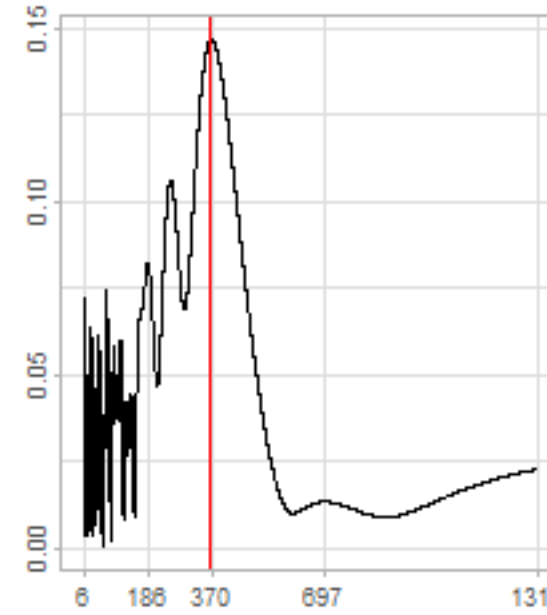

Drift p-value: 1.91e-03, rate: -3.19 cmH2O/year @2017-03-16 12:00:00

Drift p-value: 8.12e-01, rate: 103.00 cmH2O/year @2019-09-19

Drift p-value: 8.09e-01, rate: 1.77 cmH2O/year @2019-01-08 12:00:00

Drift p-value: 9.47e-01, rate: -93.94 cmH2O/year @2019-09-06 12:00:00

BAOL500X_B_0029B - v0.01

BAOL503X_B_009C1 - v0.01

BAOL517X_B_0055C - v0.01

BAOL518X_B_B2129 - v0.01

Drift p-value: 6.83e-01, rate: 0.48 cmH2O/year @2016-09-18 12:00:00

Drift p-value: $7.37e-02$, rate: -2062.73 cmH₂O/year @2020-02-03 12:00:00

Drift p-value: 7.29e-01, rate: 0.41 cmH2O/year @2016-08-30 12:00:00

Drift p-value: 6.50e-01, rate: 0.21 cmH2O/year @2016-09-23 12:00:00

Drift p-value: 7.98e-01, rate: 98.17 cmH2O/year @2019-11-01

BAOL547X_B_B2137 - v0.01

BAOL548X_B_0055B - v0.01

Drift p-value: 9.22e-01, rate: 0.67 cmH2O/year @2014-12-13

Drift p-value: 8.57e-01, rate: 164.61 cmH2O/year @2017-12-22 12:00:00

BAOL550X_B_B2136 - v0.01

BAOL551X_B_B2135 - v0.01