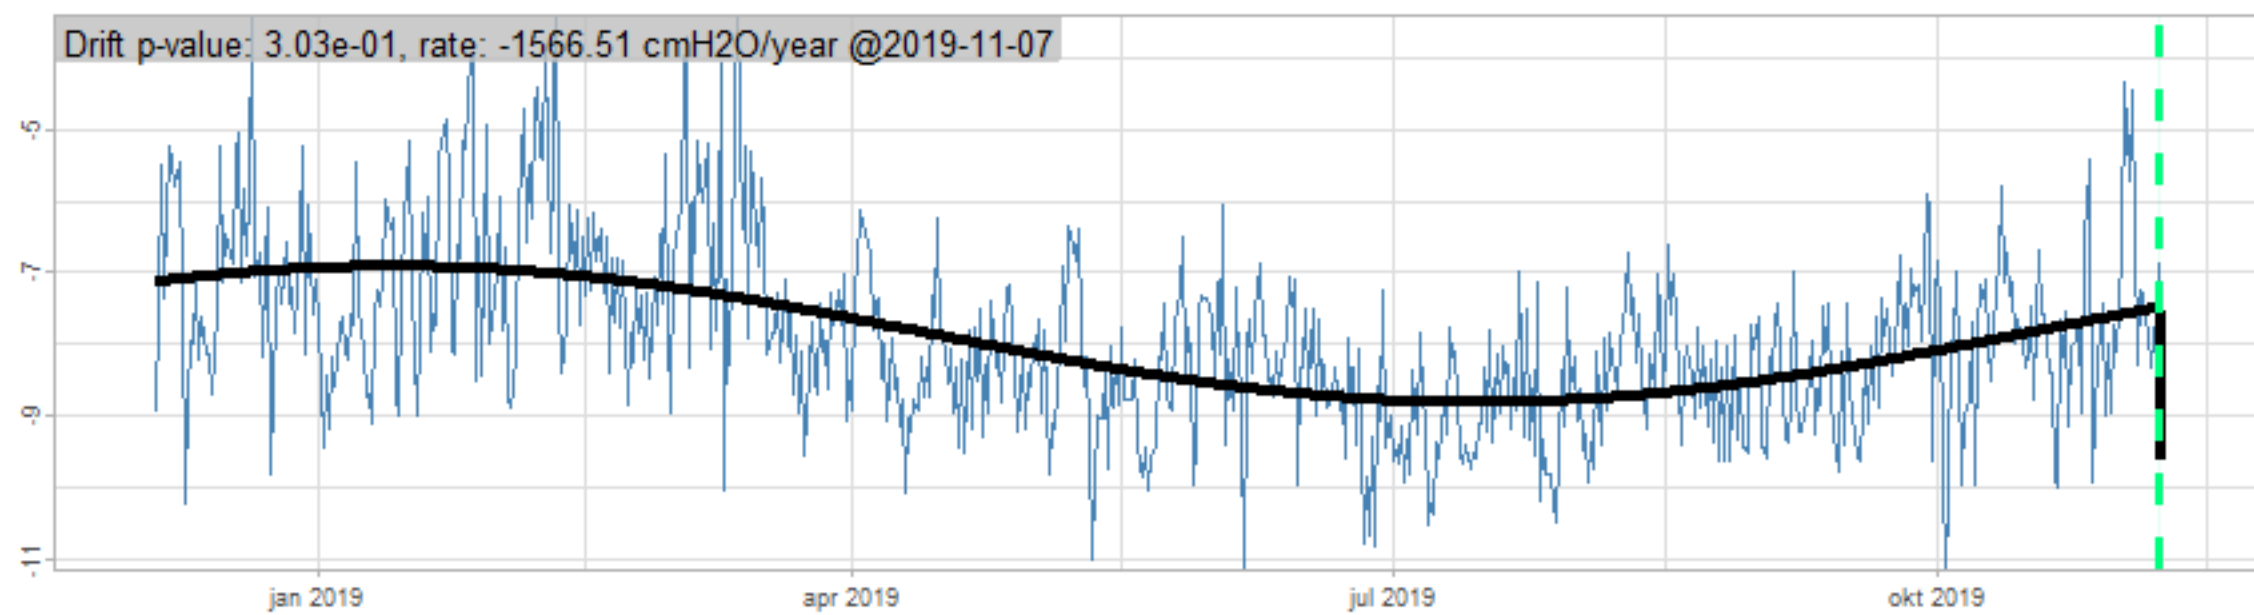

Drift p-value: 1.91e-03, rate: -3.19 cmH2O/year @2017-03-16 12:00:00

Drift p-value: 8.12e-01, rate: 103.00 cmH2O/year @2019-09-19

Drift p-value: 8.09e-01, rate: 1.77 cmH2O/year @2019-01-08 12:00:00

Drift p-value: 9.47e-01, rate: -93.94 cmH2O/year @2019-09-06 12:00:00

BAOL500X_B_0029B - v0.01

BAOL503X_B_009C1 - v0.01

BAOL517X_B_0055C - v0.01

BAOL518X_B_B2129 - v0.01

Drift p-value: 6.83e-01, rate: 0.48 cmH2O/year @2016-09-18 12:00:00

Drift p-value: $7.37e-02$, rate: -2062.73 cmH₂O/year @2020-02-03 12:00:00

Drift p-value: 7.29e-01, rate: 0.41 cmH2O/year @2016-08-30 12:00:00

Drift p-value: 6.50e-01, rate: 0.21 cmH2O/year @2016-09-23 12:00:00

Drift p-value: 7.98e-01, rate: 98.17 cmH2O/year @2019-11-01

BAOL547X_B_B2137 - v0.01

BAOL548X_B_0055B - v0.01

Drift p-value: 9.22e-01, rate: 0.67 cmH2O/year @2014-12-13

Drift p-value: 8.57e-01, rate: 164.61 cmH2O/year @2017-12-22 12:00:00

BAOL550X_B_B2136 - v0.01

BAOL551X_B_B2135 - v0.01