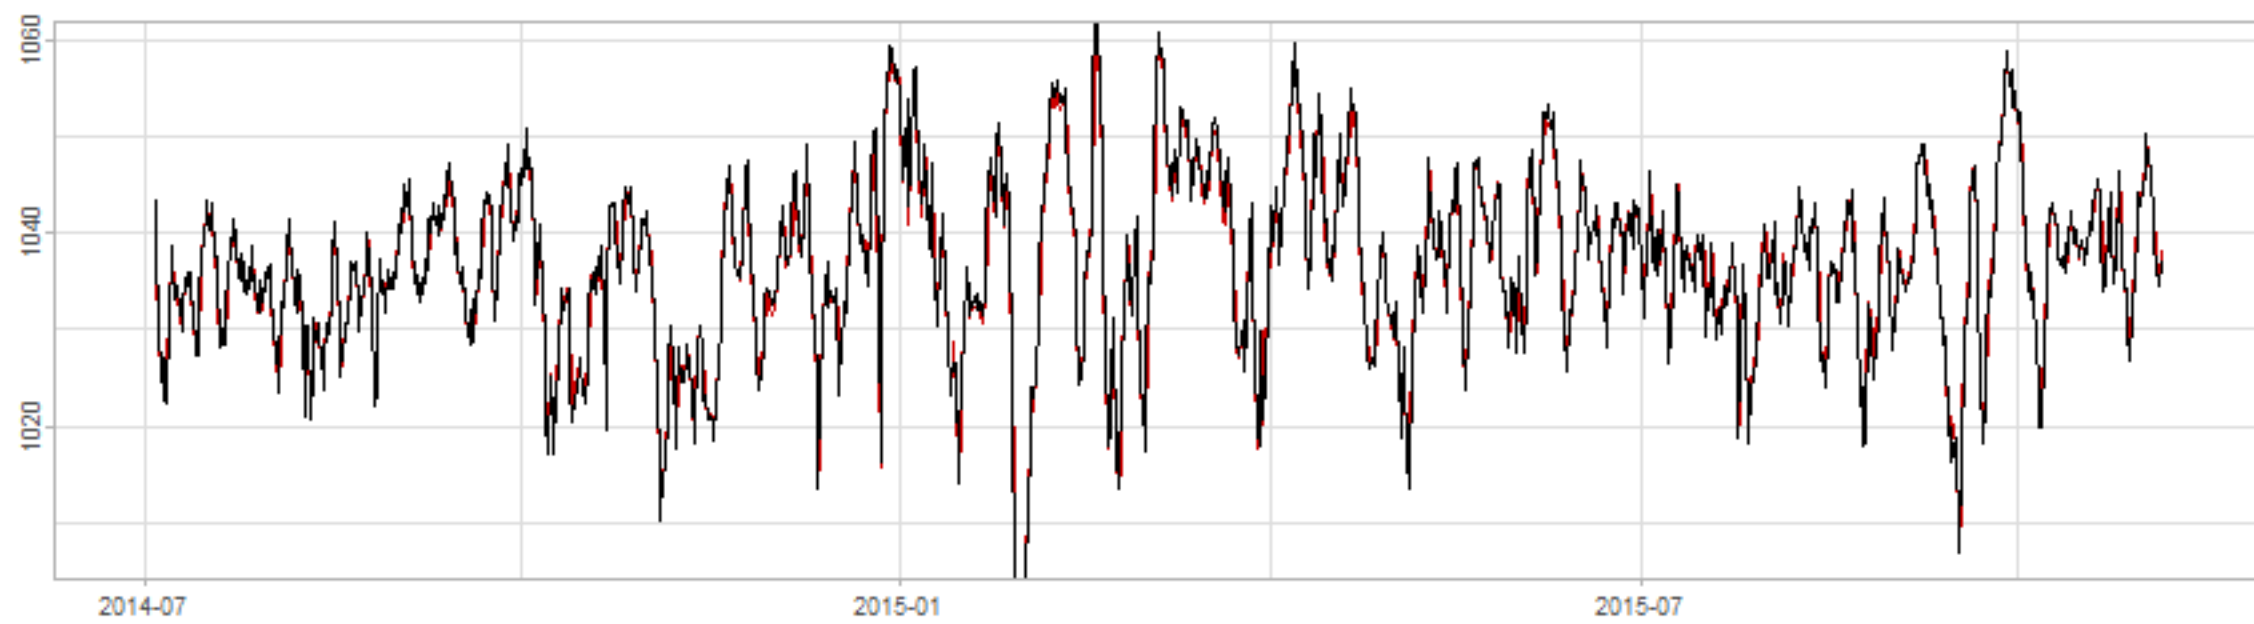

Drift p-value: 1.91e-03, rate: -3.19 cmH2O/year @2017-03-16 12:00:00

Drift p-value: 8.12e-01, rate: 103.00 cmH2O/year @2019-09-19

Drift p-value: 8.09e-01, rate: 1.77 cmH2O/year @2019-01-08 12:00:00

Drift p-value: 9.47e-01, rate: -93.94 cmH2O/year @2019-09-06 12:00:00

BAOL500X_B_0029B - v0.01

BAOL503X_B_009C1 - v0.01

BAOL517X_B_0055C - v0.01

BAOL518X_B_B2129 - v0.01

Drift p-value: 6.83e-01, rate: 0.48 cmH2O/year @2016-09-18 12:00:00

Drift p-value: $7.37e-02$, rate: -2062.73 cmH₂O/year @2020-02-03 12:00:00

Drift p-value: 7.29e-01, rate: 0.41 cmH2O/year @2016-08-30 12:00:00

Drift p-value: 6.50e-01, rate: 0.21 cmH2O/year @2016-09-23 12:00:00

Drift p-value: 7.98e-01, rate: 98.17 cmH2O/year @2019-11-01

BAOL547X_B_B2137 - v0.01

BAOL548X_B_0055B - v0.01

Drift p-value: 9.22e-01, rate: 0.67 cmH2O/year @2014-12-13

Drift p-value: 8.57e-01, rate: 164.61 cmH2O/year @2017-12-22 12:00:00

BAOL550X_B_B2136 - v0.01

BAOL551X_B_B2135 - v0.01