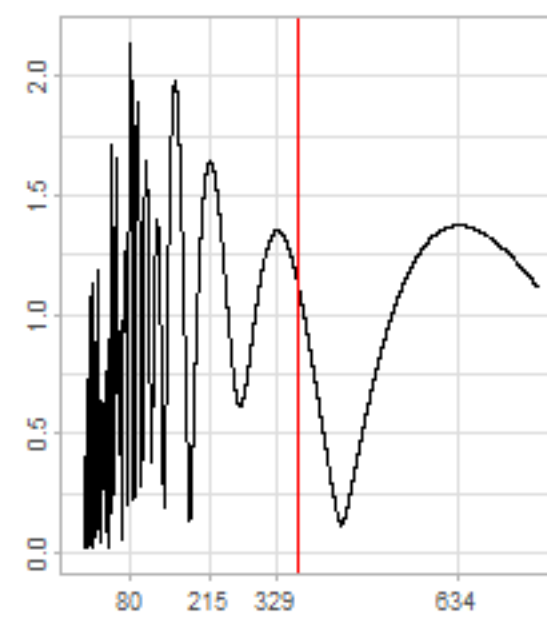

Drift p-value: 1.91e-03, rate: -3.19 cmH2O/year @2017-03-16 12:00:00

Drift p-value: 8.12e-01, rate: 103.00 cmH2O/year @2019-09-19

Drift p-value: 8.09e-01, rate: 1.77 cmH2O/year @2019-01-08 12:00:00

Drift p-value: 9.47e-01, rate: -93.94 cmH2O/year @2019-09-06 12:00:00

BAOL500X_B_0029B - v0.01

BAOL503X_B_009C1 - v0.01

BAOL517X_B_0055C - v0.01

BAOL518X_B_B2129 - v0.01

Drift p-value: 6.83e-01, rate: 0.48 cmH2O/year @2016-09-18 12:00:00

Drift p-value: $7.37e-02$, rate: -2062.73 cmH₂O/year @2020-02-03 12:00:00

Drift p-value: 7.29e-01, rate: 0.41 cmH2O/year @2016-08-30 12:00:00

Drift p-value: 6.50e-01, rate: 0.21 cmH2O/year @2016-09-23 12:00:00

Drift p-value: 7.98e-01, rate: 98.17 cmH2O/year @2019-11-01

BAOL547X_B_B2137 - v0.01

BAOL548X_B_0055B - v0.01

Drift p-value: 9.22e-01, rate: 0.67 cmH2O/year @2014-12-13

Drift p-value: 8.57e-01, rate: 164.61 cmH2O/year @2017-12-22 12:00:00

BAOL550X_B_B2136 - v0.01

BAOL551X_B_B2135 - v0.01