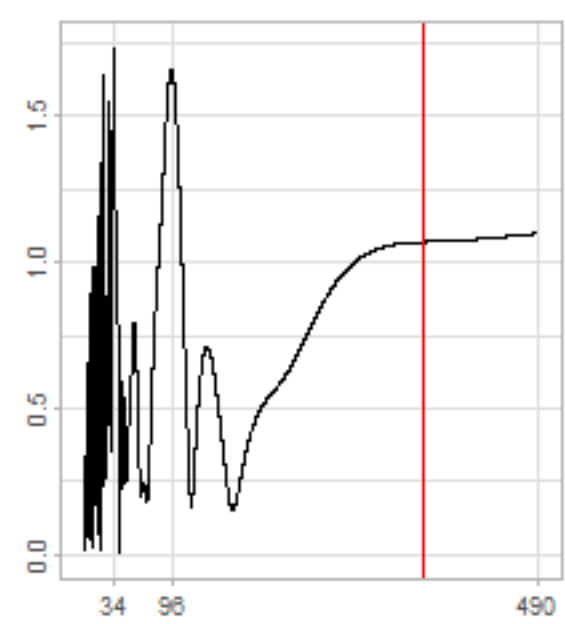

Drift p-value: 1.91e-03, rate: -3.19 cmH2O/year @2017-03-16 12:00:00

Drift p-value: 8.12e-01, rate: 103.00 cmH2O/year @2019-09-19

Drift p-value: 8.09e-01, rate: 1.77 cmH2O/year @2019-01-08 12:00:00

Drift p-value: 9.47e-01, rate: -93.94 cmH2O/year @2019-09-06 12:00:00

BAOL500X_B_0029B - v0.01

BAOL503X_B_009C1 - v0.01

BAOL517X_B_0055C - v0.01

BAOL518X_B_B2129 - v0.01

Drift p-value: 6.83e-01, rate: 0.48 cmH2O/year @2016-09-18 12:00:00

Drift p-value: $7.37e-02$, rate: -2062.73 cmH₂O/year @2020-02-03 12:00:00

Drift p-value: 7.29e-01, rate: 0.41 cmH2O/year @2016-08-30 12:00:00

Drift p-value: 6.50e-01, rate: 0.21 cmH2O/year @2016-09-23 12:00:00

Drift p-value: 7.98e-01, rate: 98.17 cmH2O/year @2019-11-01

BAOL547X_B_B2137 - v0.01

BAOL548X_B_0055B - v0.01

Drift p-value: 9.22e-01, rate: 0.67 cmH2O/year @2014-12-13

Drift p-value: 8.57e-01, rate: 164.61 cmH2O/year @2017-12-22 12:00:00

BAOL550X_B_B2136 - v0.01

BAOL551X_B_B2135 - v0.01