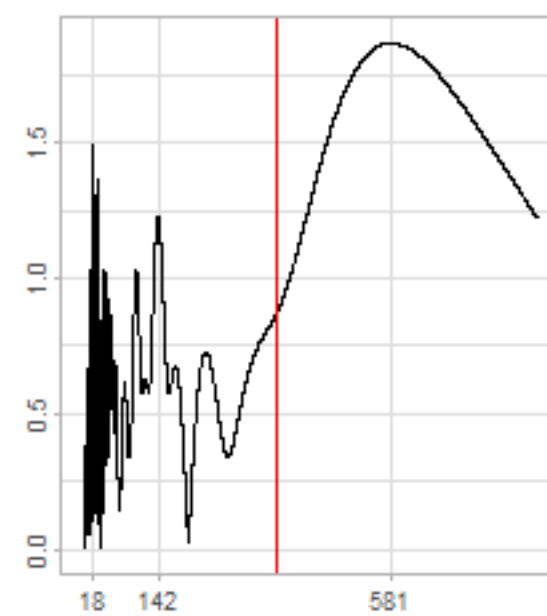

Drift p-value: 1.91e-03, rate: -3.19 cmH2O/year @2017-03-16 12:00:00

Drift p-value: 8.12e-01, rate: 103.00 cmH2O/year @2019-09-19

Drift p-value: 8.09e-01, rate: 1.77 cmH2O/year @2019-01-08 12:00:00

Drift p-value: 9.47e-01, rate: -93.94 cmH2O/year @2019-09-06 12:00:00

BAOL500X_B_0029B - v0.01

BAOL503X_B_009C1 - v0.01

BAOL517X_B_0055C - v0.01

BAOL518X_B_B2129 - v0.01

Drift p-value: 6.83e-01, rate: 0.48 cmH2O/year @2016-09-18 12:00:00

Drift p-value: $7.37e-02$, rate: -2062.73 cmH₂O/year @2020-02-03 12:00:00

Drift p-value: 7.29e-01, rate: 0.41 cmH2O/year @2016-08-30 12:00:00

Drift p-value: 6.50e-01, rate: 0.21 cmH2O/year @2016-09-23 12:00:00

Drift p-value: 7.98e-01, rate: 98.17 cmH2O/year @2019-11-01

BAOL547X_B_B2137 - v0.01

BAOL548X_B_0055B - v0.01

Drift p-value: 9.22e-01, rate: 0.67 cmH2O/year @2014-12-13

Drift p-value: 8.57e-01, rate: 164.61 cmH2O/year @2017-12-22 12:00:00

BAOL550X_B_B2136 - v0.01

BAOL551X_B_B2135 - v0.01