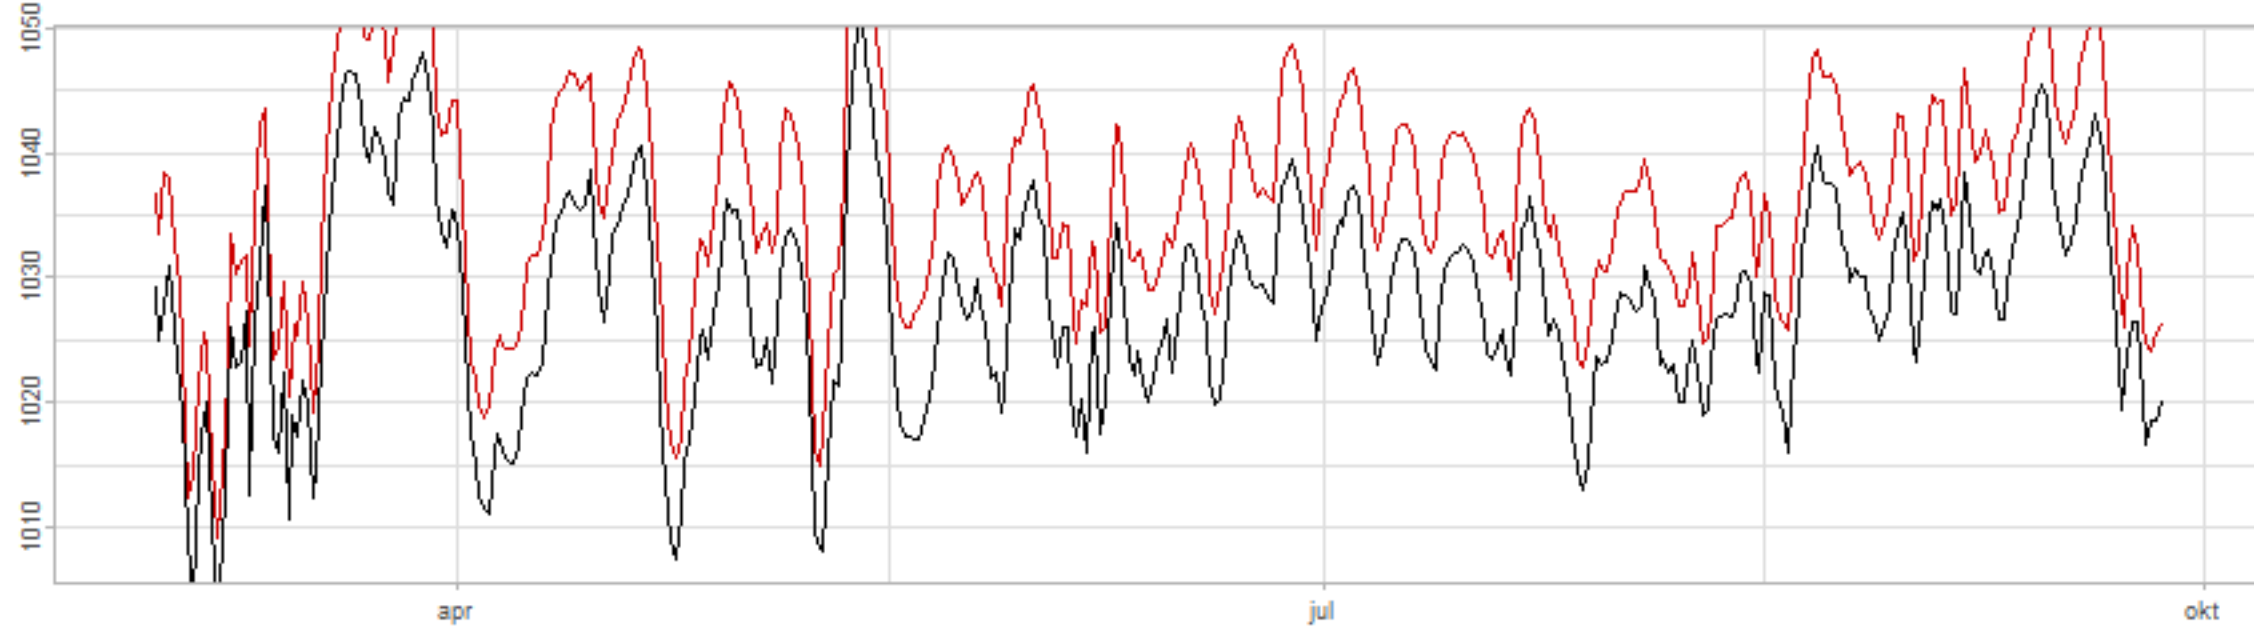

Drift p-value: 1.91e-03, rate: -3.19 cmH2O/year @2017-03-16 12:00:00

Drift p-value: 8.12e-01, rate: 103.00 cmH2O/year @2019-09-19

Drift p-value: 8.09e-01, rate: 1.77 cmH2O/year @2019-01-08 12:00:00

Drift p-value: 9.47e-01, rate: -93.94 cmH2O/year @2019-09-06 12:00:00

BAOL500X_B_0029B - v0.01

BAOL503X_B_009C1 - v0.01

BAOL517X_B_0055C - v0.01

BAOL518X_B_B2129 - v0.01

Drift p-value: 6.83e-01, rate: 0.48 cmH2O/year @2016-09-18 12:00:00

Drift p-value: $7.37e-02$, rate: -2062.73 cmH₂O/year @2020-02-03 12:00:00

Drift p-value: 7.29e-01, rate: 0.41 cmH2O/year @2016-08-30 12:00:00

Drift p-value: 6.50e-01, rate: 0.21 cmH2O/year @2016-09-23 12:00:00

Drift p-value: 7.98e-01, rate: 98.17 cmH2O/year @2019-11-01

BAOL547X_B_B2137 - v0.01

BAOL548X_B_0055B - v0.01

Drift p-value: 9.22e-01, rate: 0.67 cmH2O/year @2014-12-13

Drift p-value: 8.57e-01, rate: 164.61 cmH2O/year @2017-12-22 12:00:00

BAOL550X_B_B2136 - v0.01

BAOL551X_B_B2135 - v0.01