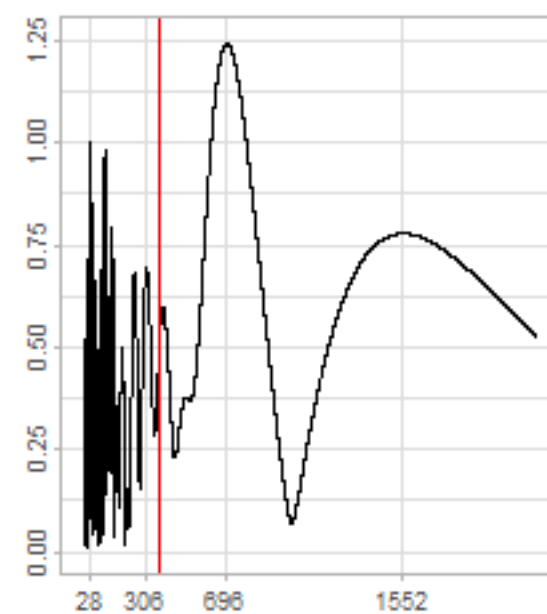

Drift p-value: 1.91e-03, rate: -3.19 cmH2O/year @2017-03-16 12:00:00

Drift p-value: 8.12e-01, rate: 103.00 cmH2O/year @2019-09-19

Drift p-value: 8.09e-01, rate: 1.77 cmH2O/year @2019-01-08 12:00:00

Drift p-value: 9.47e-01, rate: -93.94 cmH2O/year @2019-09-06 12:00:00

BAOL500X_B_0029B - v0.01

BAOL503X_B_009C1 - v0.01

BAOL517X_B_0055C - v0.01

BAOL518X_B_B2129 - v0.01

Drift p-value: 6.83e-01, rate: 0.48 cmH2O/year @2016-09-18 12:00:00

Drift p-value: $7.37e-02$, rate: -2062.73 cmH₂O/year @2020-02-03 12:00:00

Drift p-value: 7.29e-01, rate: 0.41 cmH2O/year @2016-08-30 12:00:00

Drift p-value: 6.50e-01, rate: 0.21 cmH2O/year @2016-09-23 12:00:00

Drift p-value: 7.98e-01, rate: 98.17 cmH2O/year @2019-11-01

BAOL547X_B_B2137 - v0.01

BAOL548X_B_0055B - v0.01

Drift p-value: 9.22e-01, rate: 0.67 cmH2O/year @2014-12-13

Drift p-value: 8.57e-01, rate: 164.61 cmH2O/year @2017-12-22 12:00:00

BAOL550X_B_B2136 - v0.01

BAOL551X_B_B2135 - v0.01