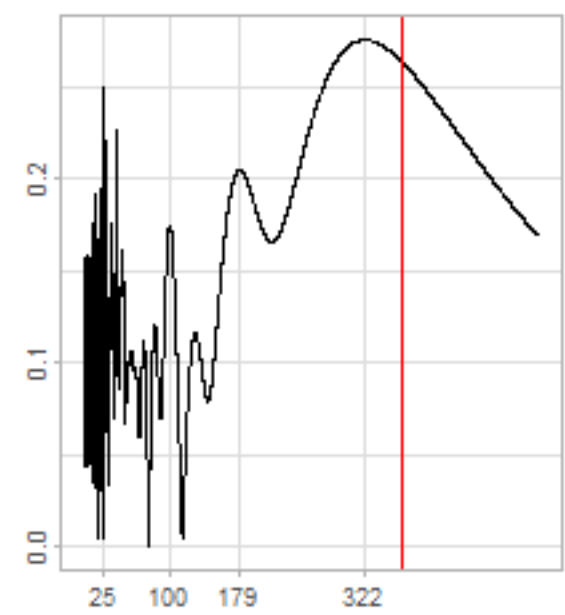

Drift p-value: 1.91e-03, rate: -3.19 cmH2O/year @2017-03-16 12:00:00

Drift p-value: 8.12e-01, rate: 103.00 cmH2O/year @2019-09-19

Drift p-value: 8.09e-01, rate: 1.77 cmH2O/year @2019-01-08 12:00:00

Drift p-value: 9.47e-01, rate: -93.94 cmH2O/year @2019-09-06 12:00:00

BAOL500X_B_0029B - v0.01

BAOL503X_B_009C1 - v0.01

BAOL517X_B_0055C - v0.01

BAOL518X_B_B2129 - v0.01

Drift p-value: 6.83e-01, rate: 0.48 cmH2O/year @2016-09-18 12:00:00

Drift p-value: $7.37e-02$, rate: -2062.73 cmH₂O/year @2020-02-03 12:00:00

Drift p-value: 7.29e-01, rate: 0.41 cmH2O/year @2016-08-30 12:00:00

Drift p-value: 6.50e-01, rate: 0.21 cmH2O/year @2016-09-23 12:00:00

Drift p-value: 7.98e-01, rate: 98.17 cmH2O/year @2019-11-01

BAOL547X_B_B2137 - v0.01

BAOL548X_B_0055B - v0.01

Drift p-value: 9.22e-01, rate: 0.67 cmH2O/year @2014-12-13

Drift p-value: 8.57e-01, rate: 164.61 cmH2O/year @2017-12-22 12:00:00

BAOL550X_B_B2136 - v0.01

BAOL551X_B_B2135 - v0.01