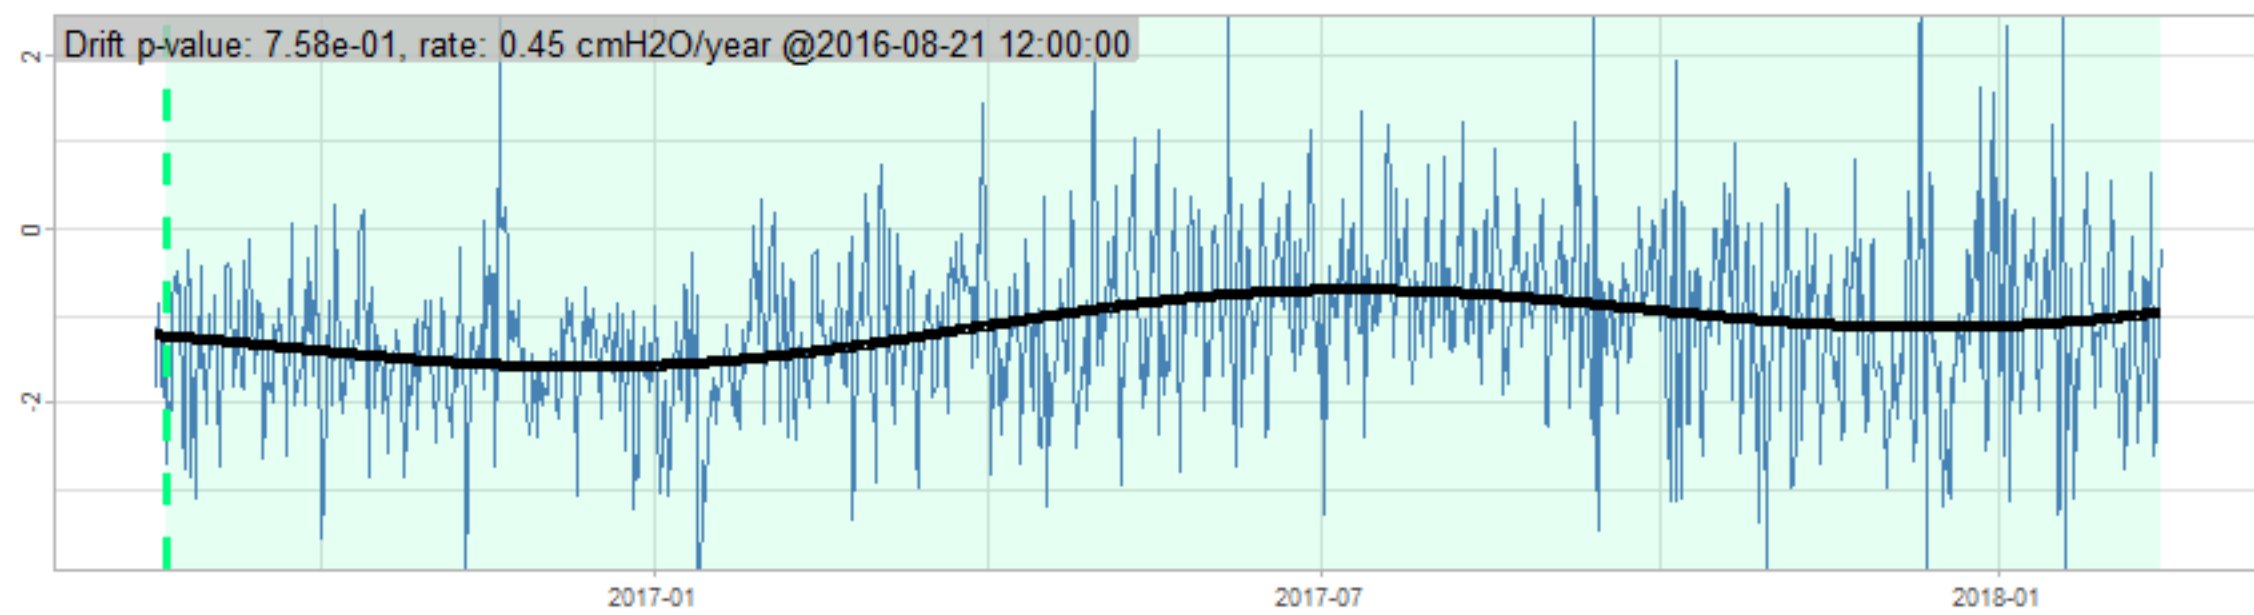

Drift p-value: 1.91e-03, rate: -3.19 cmH2O/year @2017-03-16 12:00:00

Drift p-value: 8.12e-01, rate: 103.00 cmH2O/year @2019-09-19

Drift p-value: 8.09e-01, rate: 1.77 cmH2O/year @2019-01-08 12:00:00

Drift p-value: 9.47e-01, rate: -93.94 cmH2O/year @2019-09-06 12:00:00

BAOL500X_B_0029B - v0.01

BAOL503X_B_009C1 - v0.01

BAOL517X_B_0055C - v0.01

BAOL518X_B_B2129 - v0.01

Drift p-value: 6.83e-01, rate: 0.48 cmH2O/year @2016-09-18 12:00:00

Drift p-value: $7.37e-02$, rate: -2062.73 cmH₂O/year @2020-02-03 12:00:00

Drift p-value: 7.29e-01, rate: 0.41 cmH2O/year @2016-08-30 12:00:00

Drift p-value: 6.50e-01, rate: 0.21 cmH2O/year @2016-09-23 12:00:00

Drift p-value: 7.98e-01, rate: 98.17 cmH2O/year @2019-11-01

BAOL547X_B_B2137 - v0.01

BAOL548X_B_0055B - v0.01

Drift p-value: 9.22e-01, rate: 0.67 cmH2O/year @2014-12-13

Drift p-value: 8.57e-01, rate: 164.61 cmH2O/year @2017-12-22 12:00:00

BAOL550X_B_B2136 - v0.01

BAOL551X_B_B2135 - v0.01