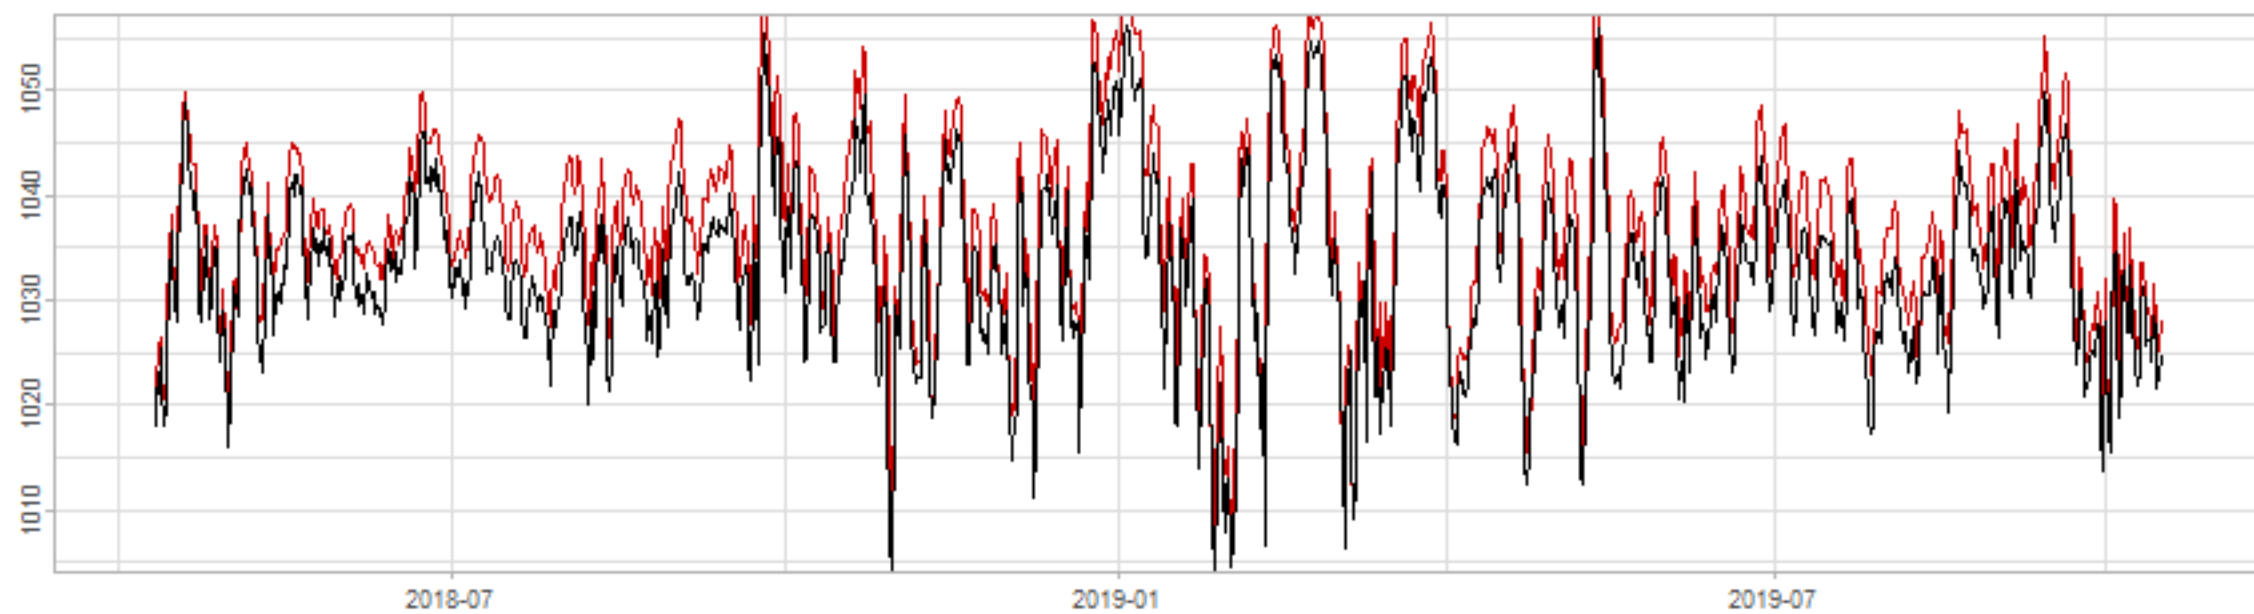

Drift p-value: 1.91e-03, rate: -3.19 cmH2O/year @2017-03-16 12:00:00

Drift p-value: 8.12e-01, rate: 103.00 cmH2O/year @2019-09-19

Drift p-value: 8.09e-01, rate: 1.77 cmH2O/year @2019-01-08 12:00:00

Drift p-value: 9.47e-01, rate: -93.94 cmH2O/year @2019-09-06 12:00:00

BAOL500X_B_0029B - v0.01

BAOL503X_B_009C1 - v0.01

BAOL517X_B_0055C - v0.01

BAOL518X_B_B2129 - v0.01

Drift p-value: 6.83e-01, rate: 0.48 cmH2O/year @2016-09-18 12:00:00

Drift p-value: $7.37e-02$, rate: -2062.73 cmH₂O/year @2020-02-03 12:00:00

Drift p-value: 7.29e-01, rate: 0.41 cmH2O/year @2016-08-30 12:00:00

Drift p-value: 6.50e-01, rate: 0.21 cmH2O/year @2016-09-23 12:00:00

Drift p-value: 7.98e-01, rate: 98.17 cmH2O/year @2019-11-01

BAOL547X_B_B2137 - v0.01