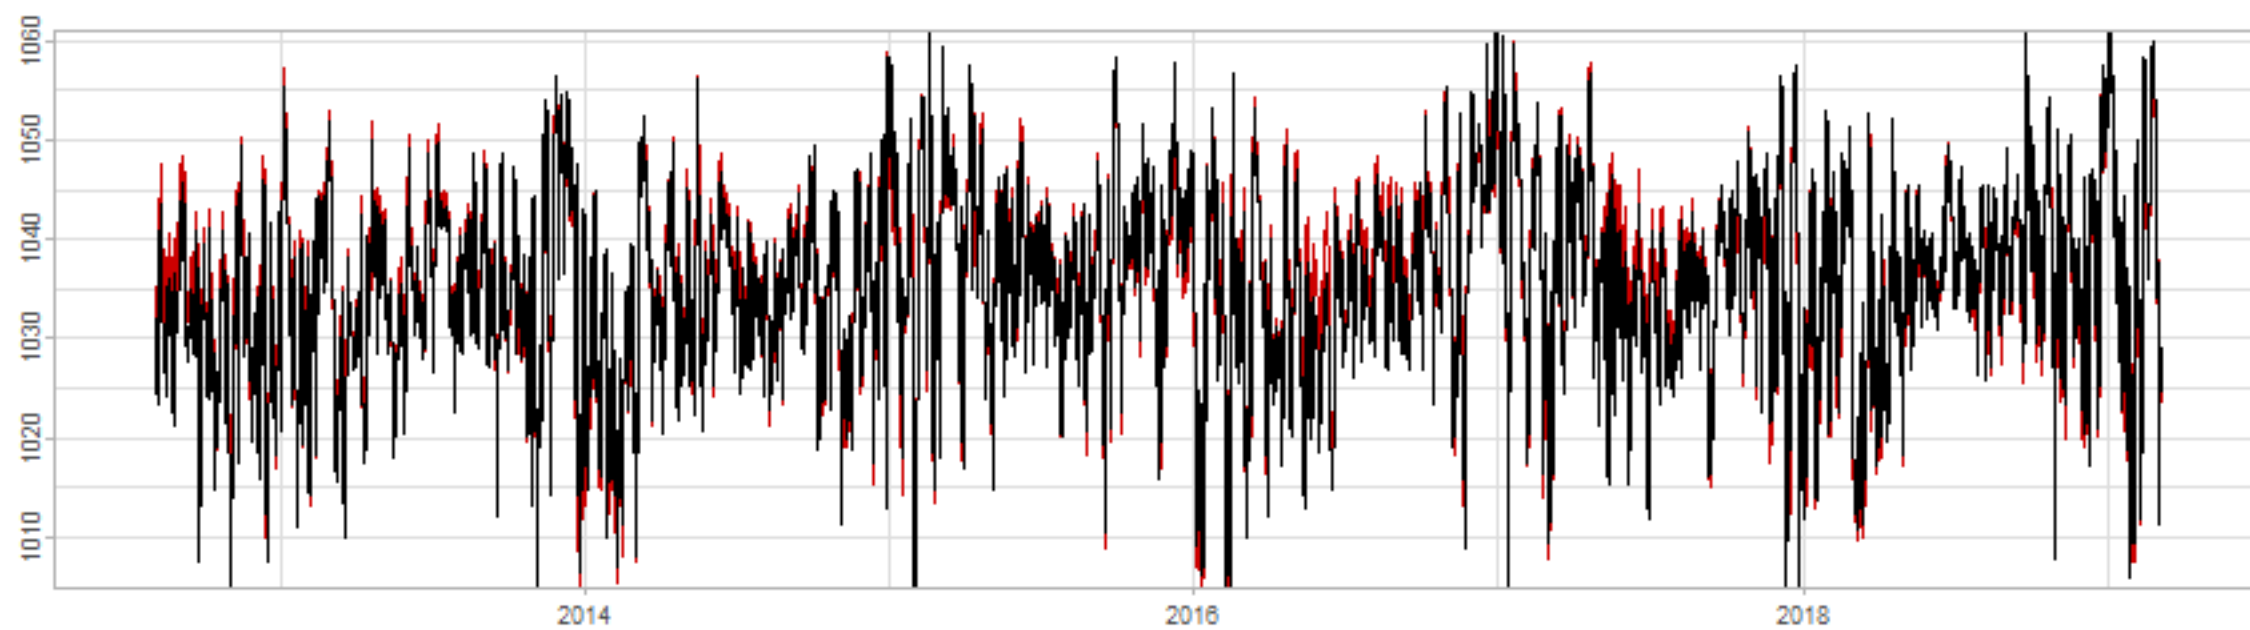

Drift p-value: 1.91e-03, rate: -3.19 cmH2O/year @2017-03-16 12:00:00

Drift p-value: 8.12e-01, rate: 103.00 cmH2O/year @2019-09-19

Drift p-value: 8.09e-01, rate: 1.77 cmH2O/year @2019-01-08 12:00:00

Drift p-value: 9.47e-01, rate: -93.94 cmH2O/year @2019-09-06 12:00:00

BAOL500X_B_0029B - v0.01

BAOL503X_B_009C1 - v0.01

BAOL517X_B_0055C - v0.01

BAOL518X_B_B2129 - v0.01

Drift p-value: 6.83e-01, rate: 0.48 cmH2O/year @2016-09-18 12:00:00

Drift p-value: $7.37e-02$, rate: -2062.73 cmH₂O/year @2020-02-03 12:00:00

Drift p-value: 7.29e-01, rate: 0.41 cmH2O/year @2016-08-30 12:00:00

Drift p-value: 6.50e-01, rate: 0.21 cmH2O/year @2016-09-23 12:00:00

Drift p-value: 7.98e-01, rate: 98.17 cmH2O/year @2019-11-01

BAOL547X_B_B2137 - v0.01