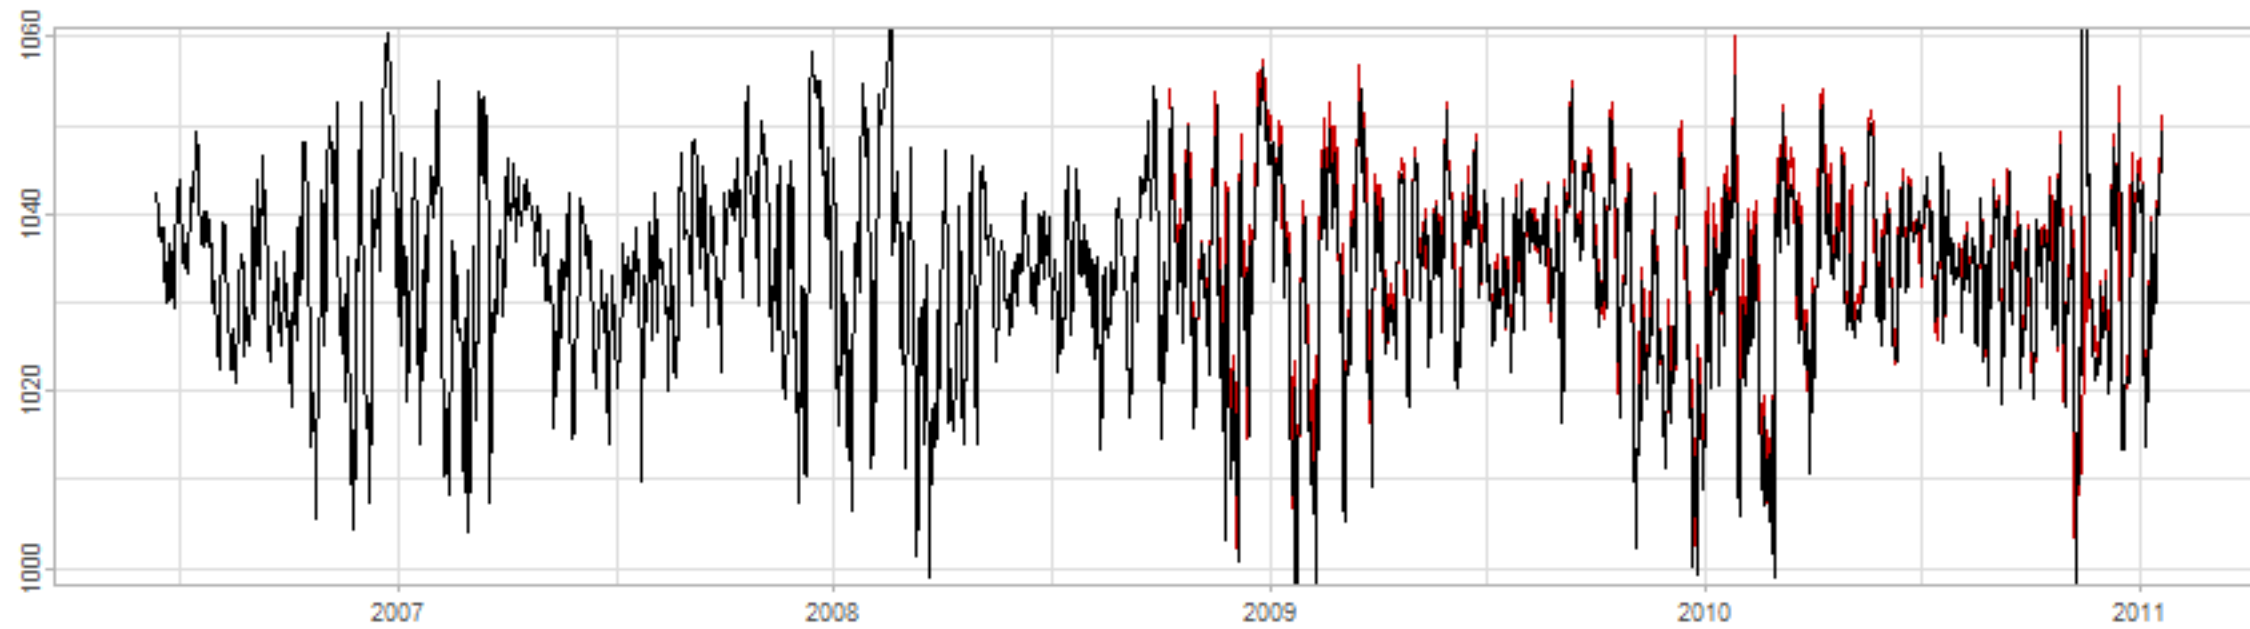

Drift p-value: 1.91e-03, rate: -3.19 cmH2O/year @2017-03-16 12:00:00

Drift p-value: 8.12e-01, rate: 103.00 cmH2O/year @2019-09-19

Drift p-value: 8.09e-01, rate: 1.77 cmH2O/year @2019-01-08 12:00:00

Drift p-value: 9.47e-01, rate: -93.94 cmH2O/year @2019-09-06 12:00:00

BAOL500X_B_0029B - v0.01

BAOL503X_B_009C1 - v0.01

BAOL517X_B_0055C - v0.01

BAOL518X_B_B2129 - v0.01

Drift p-value: 6.83e-01, rate: 0.48 cmH2O/year @2016-09-18 12:00:00

Drift p-value: $7.37e-02$, rate: -2062.73 cmH₂O/year @2020-02-03 12:00:00

Drift p-value: 7.29e-01, rate: 0.41 cmH2O/year @2016-08-30 12:00:00

Drift p-value: 6.50e-01, rate: 0.21 cmH2O/year @2016-09-23 12:00:00

Drift p-value: 7.98e-01, rate: 98.17 cmH2O/year @2019-11-01

BAOL547X_B_B2137 - v0.01