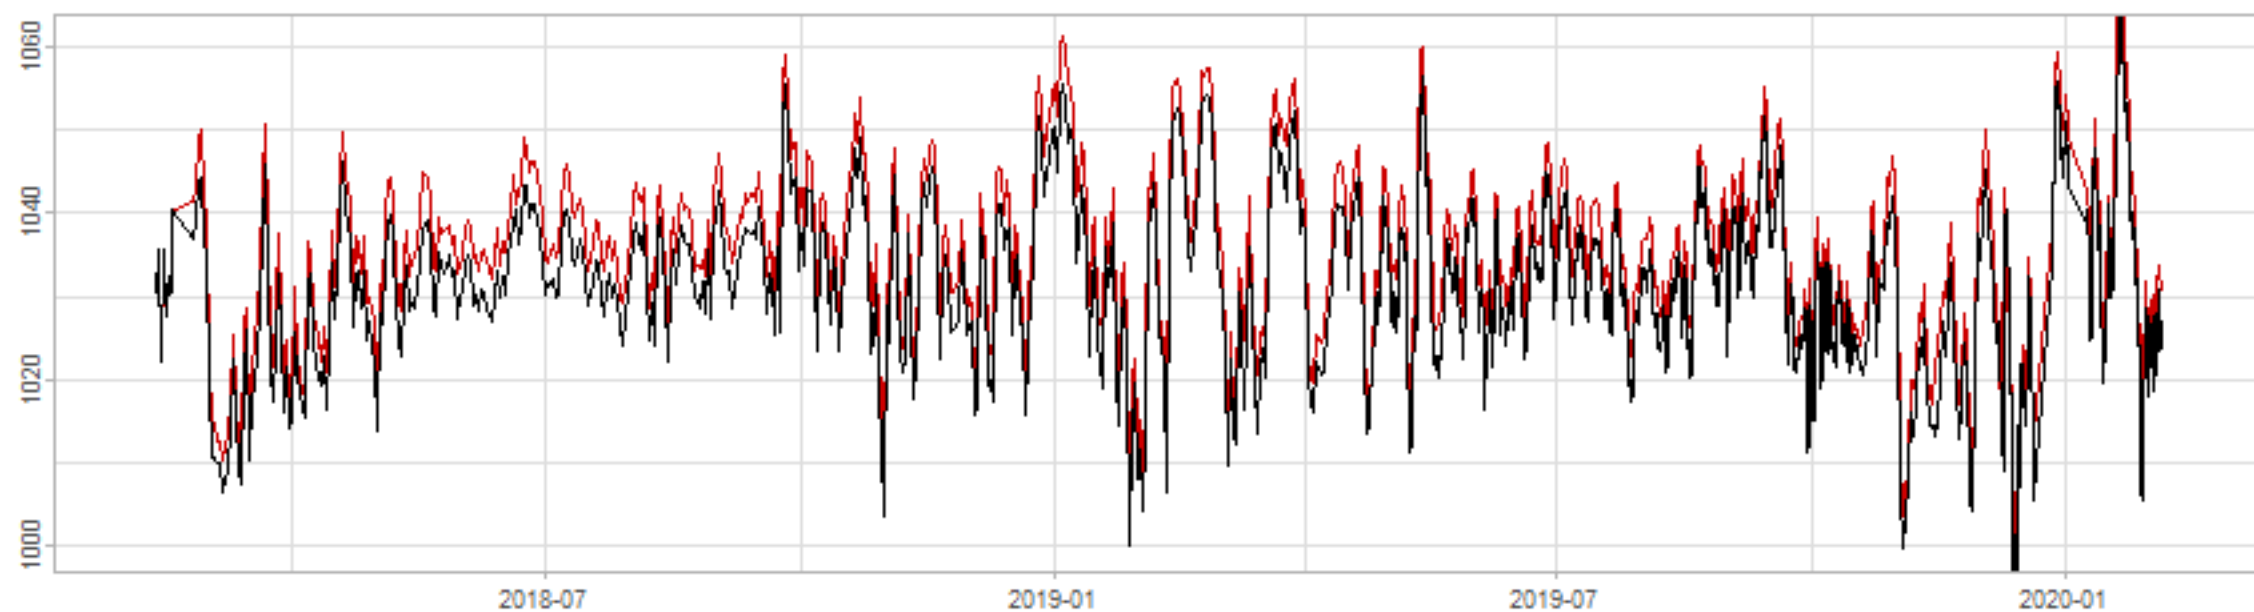

Drift p-value: 1.91e-03, rate: -3.19 cmH2O/year @2017-03-16 12:00:00

Drift p-value: 8.12e-01, rate: 103.00 cmH2O/year @2019-09-19

Drift p-value: 8.09e-01, rate: 1.77 cmH2O/year @2019-01-08 12:00:00

Drift p-value: 9.47e-01, rate: -93.94 cmH2O/year @2019-09-06 12:00:00

BAOL500X_B_0029B - v0.01

BAOL503X_B_009C1 - v0.01

BAOL517X_B_0055C - v0.01

BAOL518X_B_B2129 - v0.01

Drift p-value: 6.83e-01, rate: 0.48 cmH2O/year @2016-09-18 12:00:00

Drift p-value: $7.37e-02$, rate: -2062.73 cmH₂O/year @2020-02-03 12:00:00

Drift p-value: 7.29e-01, rate: 0.41 cmH2O/year @2016-08-30 12:00:00

Drift p-value: 6.50e-01, rate: 0.21 cmH2O/year @2016-09-23 12:00:00

Drift p-value: 7.98e-01, rate: 98.17 cmH2O/year @2019-11-01

BAOL547X_B_B2137 - v0.01

BAOL548X_B_0055B - v0.01

Drift p-value: 9.22e-01, rate: 0.67 cmH2O/year @2014-12-13

Drift p-value: 8.57e-01, rate: 164.61 cmH2O/year @2017-12-22 12:00:00

BAOL550X_B_B2136 - v0.01

BAOL551X_B_B2135 - v0.01