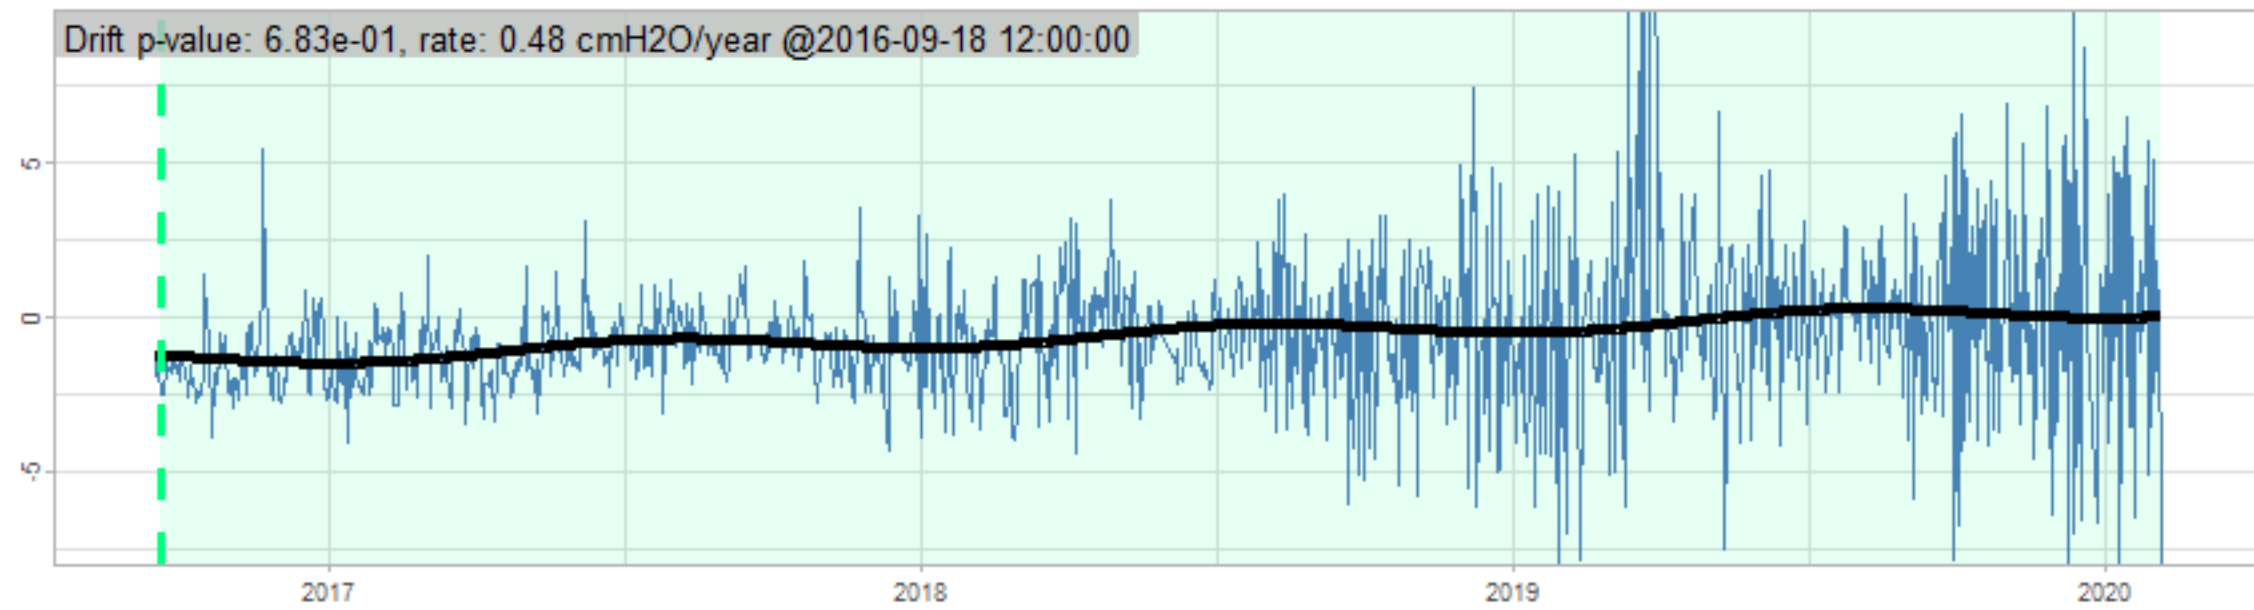

Drift p-value: 1.91e-03, rate: -3.19 cmH2O/year @2017-03-16 12:00:00

Drift p-value: 8.12e-01, rate: 103.00 cmH2O/year @2019-09-19

Drift p-value: 8.09e-01, rate: 1.77 cmH2O/year @2019-01-08 12:00:00

Drift p-value: 9.47e-01, rate: -93.94 cmH2O/year @2019-09-06 12:00:00

BAOL500X_B_0029B - v0.01

BAOL503X_B_009C1 - v0.01

BAOL517X_B_0055C - v0.01

BAOL518X_B_B2129 - v0.01

Drift p-value: 6.83e-01, rate: 0.48 cmH2O/year @2016-09-18 12:00:00

Drift p-value: $7.37e-02$, rate: -2062.73 cmH₂O/year @2020-02-03 12:00:00

Drift p-value: 7.29e-01, rate: 0.41 cmH2O/year @2016-08-30 12:00:00

Drift p-value: 6.50e-01, rate: 0.21 cmH2O/year @2016-09-23 12:00:00

Drift p-value: 7.98e-01, rate: 98.17 cmH2O/year @2019-11-01

BAOL547X_B_B2137 - v0.01

BAOL548X_B_0055B - v0.01

Drift p-value: 9.22e-01, rate: 0.67 cmH2O/year @2014-12-13

Drift p-value: 8.57e-01, rate: 164.61 cmH2O/year @2017-12-22 12:00:00

BAOL550X_B_B2136 - v0.01

BAOL551X_B_B2135 - v0.01