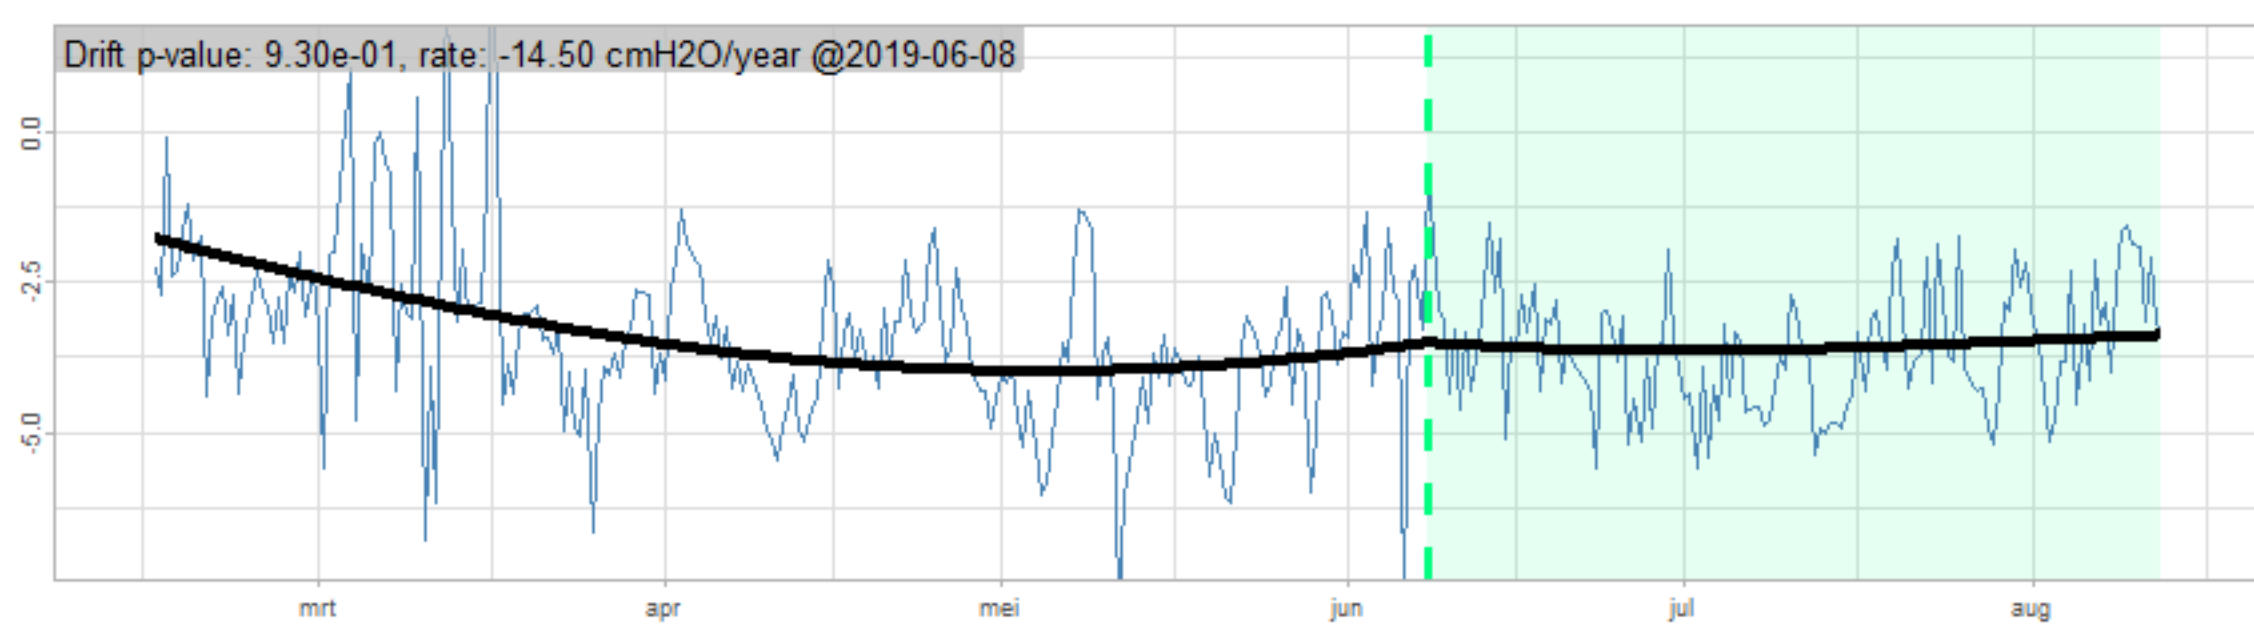

Drift p-value: 1.91e-03, rate: -3.19 cmH2O/year @2017-03-16 12:00:00

Drift p-value: 8.12e-01, rate: 103.00 cmH2O/year @2019-09-19

Drift p-value: 8.09e-01, rate: 1.77 cmH2O/year @2019-01-08 12:00:00

Drift p-value: 9.47e-01, rate: -93.94 cmH2O/year @2019-09-06 12:00:00

BAOL500X_B_0029B - v0.01

BAOL503X_B_009C1 - v0.01

BAOL517X_B_0055C - v0.01

BAOL518X_B_B2129 - v0.01

Drift p-value: 6.83e-01, rate: 0.48 cmH2O/year @2016-09-18 12:00:00

Drift p-value: $7.37e-02$, rate: -2062.73 cmH₂O/year @2020-02-03 12:00:00

Drift p-value: 7.29e-01, rate: 0.41 cmH2O/year @2016-08-30 12:00:00

Drift p-value: 6.50e-01, rate: 0.21 cmH2O/year @2016-09-23 12:00:00

Drift p-value: 7.98e-01, rate: 98.17 cmH2O/year @2019-11-01

BAOL547X_B_B2137 - v0.01

BAOL548X_B_0055B - v0.01

Drift p-value: 9.22e-01, rate: 0.67 cmH2O/year @2014-12-13

Drift p-value: 8.57e-01, rate: 164.61 cmH2O/year @2017-12-22 12:00:00

BAOL550X_B_B2136 - v0.01

BAOL551X_B_B2135 - v0.01