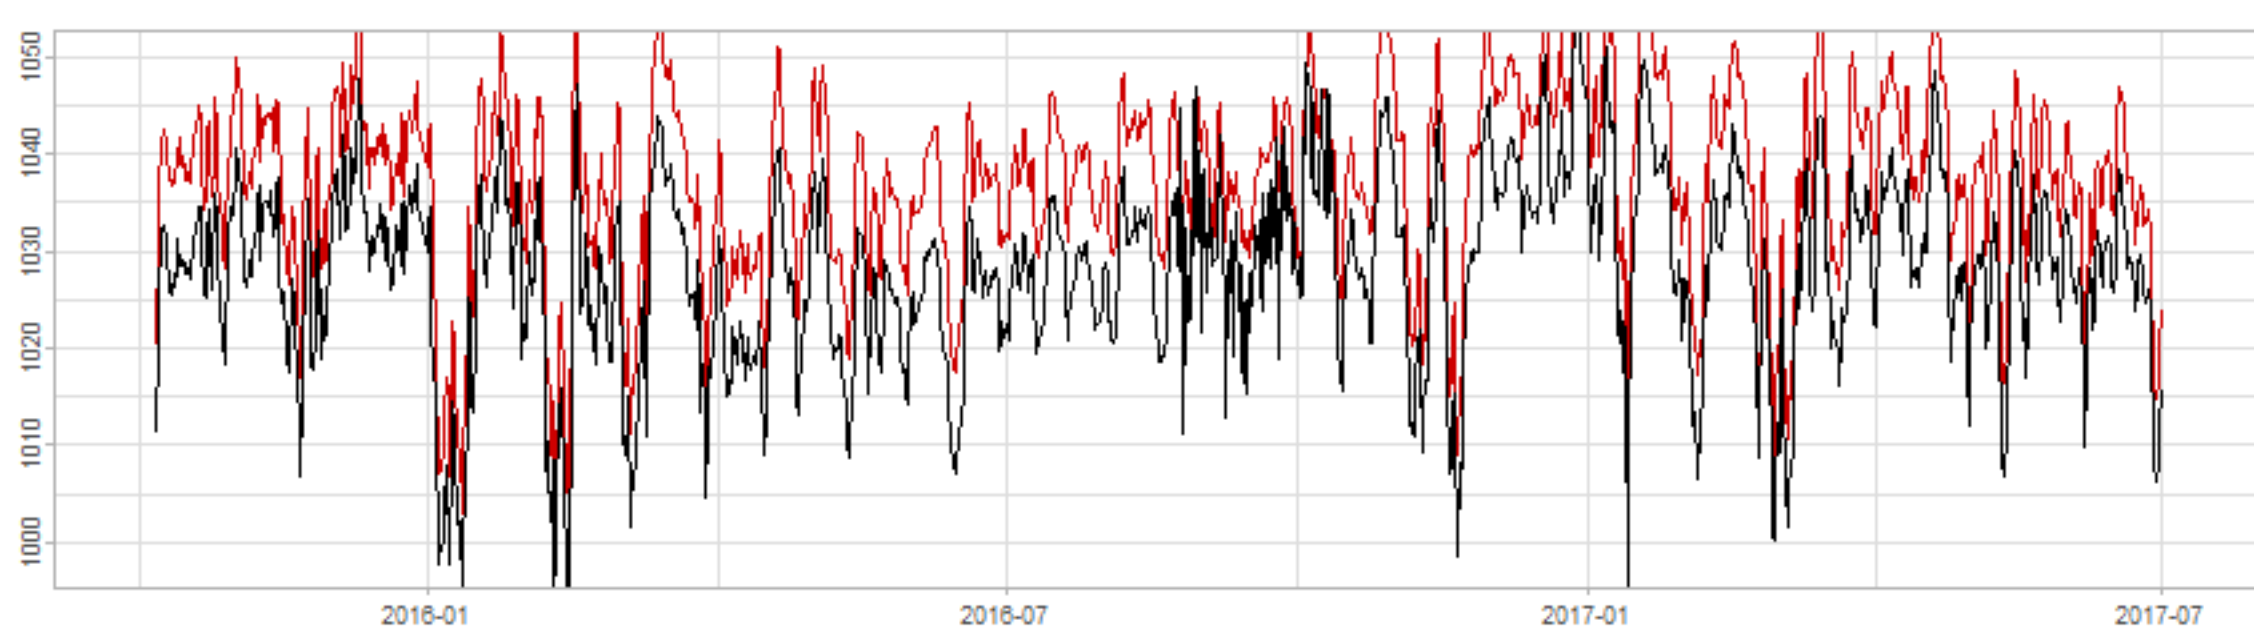

Drift p-value: 1.91e-03, rate: -3.19 cmH2O/year @2017-03-16 12:00:00

Drift p-value: 8.12e-01, rate: 103.00 cmH2O/year @2019-09-19

Drift p-value: 8.09e-01, rate: 1.77 cmH2O/year @2019-01-08 12:00:00

Drift p-value: 9.47e-01, rate: -93.94 cmH2O/year @2019-09-06 12:00:00

BAOL500X_B_0029B - v0.01

BAOL503X_B_009C1 - v0.01

BAOL517X_B_0055C - v0.01

BAOL518X_B_B2129 - v0.01

Drift p-value: 6.83e-01, rate: 0.48 cmH2O/year @2016-09-18 12:00:00

Drift p-value: $7.37e-02$, rate: -2062.73 cmH₂O/year @2020-02-03 12:00:00

Drift p-value: 7.29e-01, rate: 0.41 cmH2O/year @2016-08-30 12:00:00

Drift p-value: 6.50e-01, rate: 0.21 cmH2O/year @2016-09-23 12:00:00

Drift p-value: 7.98e-01, rate: 98.17 cmH2O/year @2019-11-01

BAOL547X_B_B2137 - v0.01

BAOL548X_B_0055B - v0.01

Drift p-value: 9.22e-01, rate: 0.67 cmH2O/year @2014-12-13

Drift p-value: 8.57e-01, rate: 164.61 cmH2O/year @2017-12-22 12:00:00

BAOL550X_B_B2136 - v0.01

BAOL551X_B_B2135 - v0.01