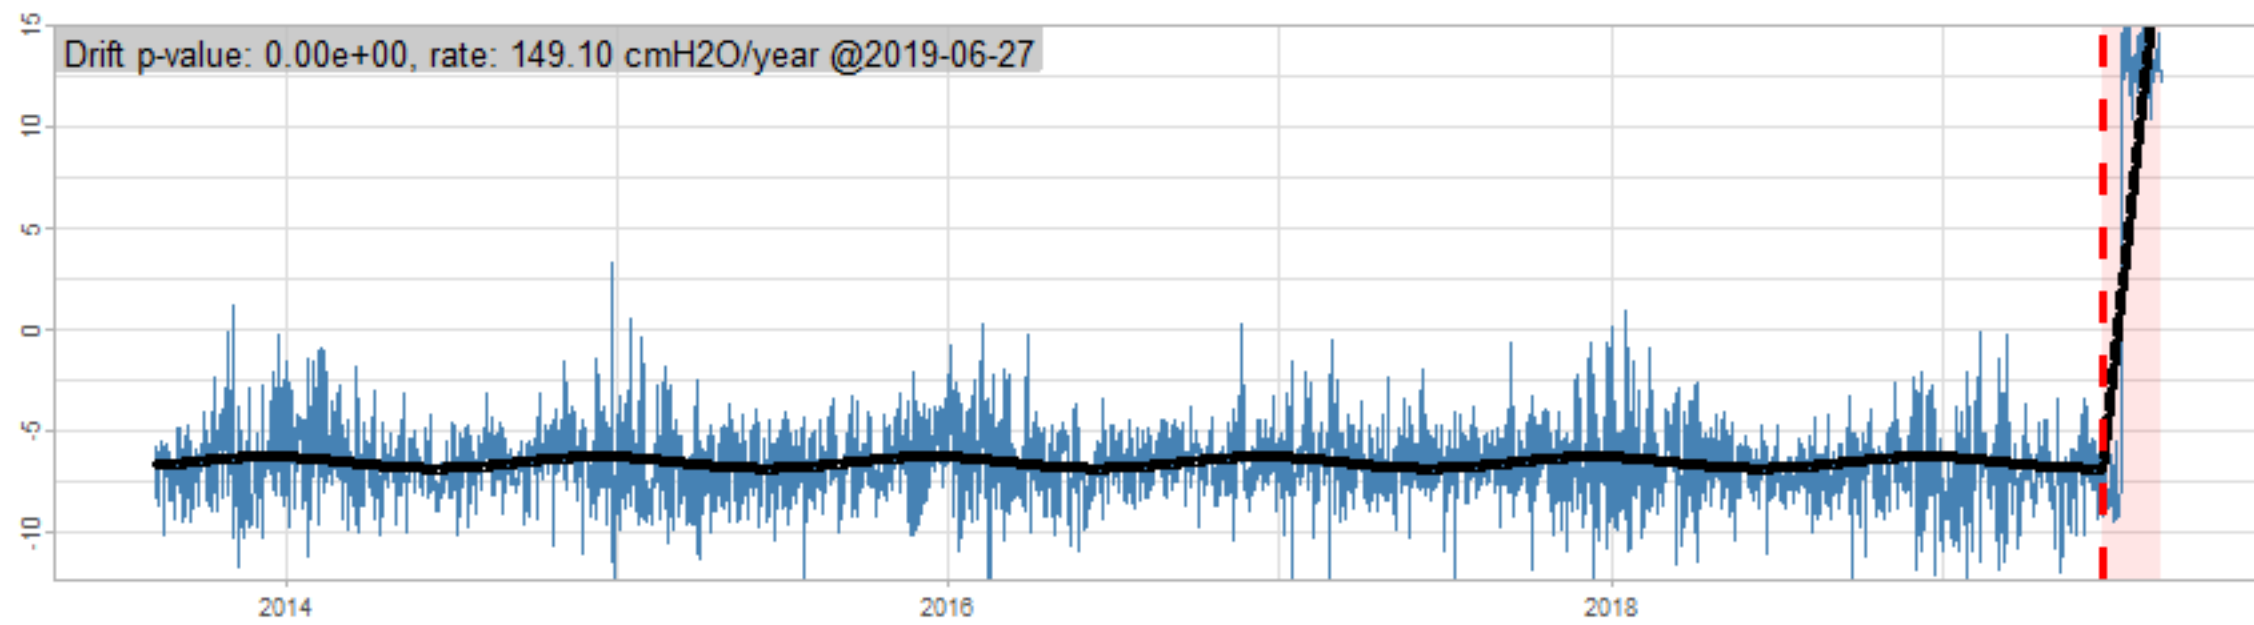

Drift p-value: 1.91e-03, rate: -3.19 cmH2O/year @2017-03-16 12:00:00

Drift p-value: 8.12e-01, rate: 103.00 cmH2O/year @2019-09-19

Drift p-value: 8.09e-01, rate: 1.77 cmH2O/year @2019-01-08 12:00:00

Drift p-value: 9.47e-01, rate: -93.94 cmH2O/year @2019-09-06 12:00:00

BAOL500X_B_0029B - v0.01

BAOL503X_B_009C1 - v0.01

BAOL517X_B_0055C - v0.01

BAOL518X_B_B2129 - v0.01

Drift p-value: 6.83e-01, rate: 0.48 cmH2O/year @2016-09-18 12:00:00

Drift p-value: $7.37e-02$, rate: -2062.73 cmH₂O/year @2020-02-03 12:00:00

Drift p-value: 7.29e-01, rate: 0.41 cmH2O/year @2016-08-30 12:00:00

Drift p-value: 6.50e-01, rate: 0.21 cmH2O/year @2016-09-23 12:00:00

Drift p-value: 7.98e-01, rate: 98.17 cmH2O/year @2019-11-01

BAOL547X_B_B2137 - v0.01

BAOL548X_B_0055B - v0.01

Drift p-value: 9.22e-01, rate: 0.67 cmH2O/year @2014-12-13

Drift p-value: 8.57e-01, rate: 164.61 cmH2O/year @2017-12-22 12:00:00

BAOL550X_B_B2136 - v0.01

BAOL551X_B_B2135 - v0.01