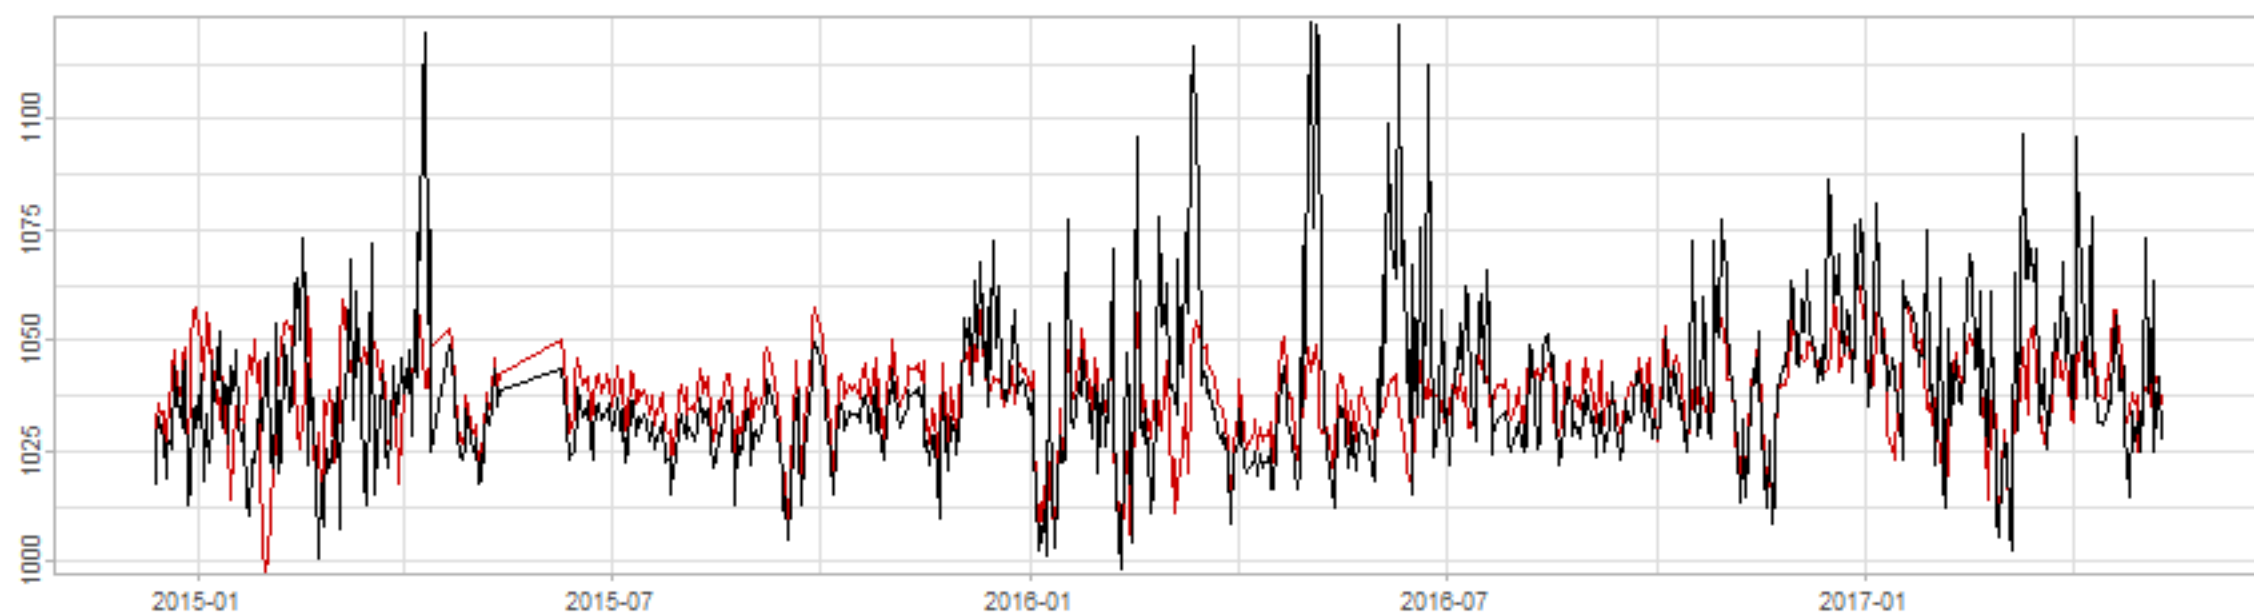

Drift p-value: 1.91e-03, rate: -3.19 cmH2O/year @2017-03-16 12:00:00

Drift p-value: 8.12e-01, rate: 103.00 cmH2O/year @2019-09-19

Drift p-value: 8.09e-01, rate: 1.77 cmH2O/year @2019-01-08 12:00:00

Drift p-value: 9.47e-01, rate: -93.94 cmH2O/year @2019-09-06 12:00:00

BAOL500X_B_0029B - v0.01

BAOL503X_B_009C1 - v0.01

BAOL517X_B_0055C - v0.01

BAOL518X_B_B2129 - v0.01

Drift p-value: 6.83e-01, rate: 0.48 cmH2O/year @2016-09-18 12:00:00

Drift p-value: $7.37e-02$, rate: -2062.73 cmH₂O/year @2020-02-03 12:00:00

Drift p-value: 7.29e-01, rate: 0.41 cmH2O/year @2016-08-30 12:00:00

Drift p-value: 6.50e-01, rate: 0.21 cmH2O/year @2016-09-23 12:00:00

Drift p-value: 7.98e-01, rate: 98.17 cmH2O/year @2019-11-01

BAOL547X_B_B2137 - v0.01

BAOL548X_B_0055B - v0.01

Drift p-value: 9.22e-01, rate: 0.67 cmH2O/year @2014-12-13

Drift p-value: 8.57e-01, rate: 164.61 cmH2O/year @2017-12-22 12:00:00

BAOL550X_B_B2136 - v0.01

BAOL551X_B_B2135 - v0.01