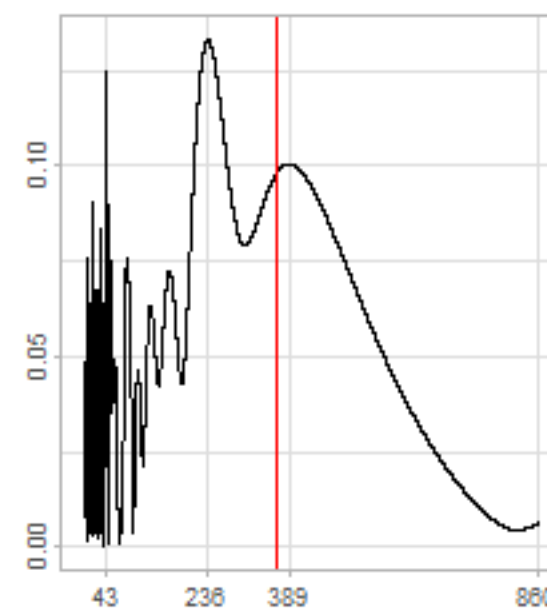

Drift p-value: 1.91e-03, rate: -3.19 cmH2O/year @2017-03-16 12:00:00

Drift p-value: 8.12e-01, rate: 103.00 cmH2O/year @2019-09-19

Drift p-value: 8.09e-01, rate: 1.77 cmH2O/year @2019-01-08 12:00:00

Drift p-value: 9.47e-01, rate: -93.94 cmH2O/year @2019-09-06 12:00:00

BAOL500X_B_0029B - v0.01

BAOL503X_B_009C1 - v0.01

BAOL517X_B_0055C - v0.01

BAOL518X_B_B2129 - v0.01

Drift p-value: 6.83e-01, rate: 0.48 cmH2O/year @2016-09-18 12:00:00

Drift p-value: $7.37e-02$, rate: -2062.73 cmH₂O/year @2020-02-03 12:00:00

Drift p-value: 7.29e-01, rate: 0.41 cmH2O/year @2016-08-30 12:00:00

Drift p-value: 6.50e-01, rate: 0.21 cmH2O/year @2016-09-23 12:00:00

Drift p-value: 7.98e-01, rate: 98.17 cmH2O/year @2019-11-01

BAOL547X_B_B2137 - v0.01

BAOL548X_B_0055B - v0.01

Drift p-value: 9.22e-01, rate: 0.67 cmH2O/year @2014-12-13

Drift p-value: 8.57e-01, rate: 164.61 cmH2O/year @2017-12-22 12:00:00

BAOL550X_B_B2136 - v0.01

BAOL551X_B_B2135 - v0.01