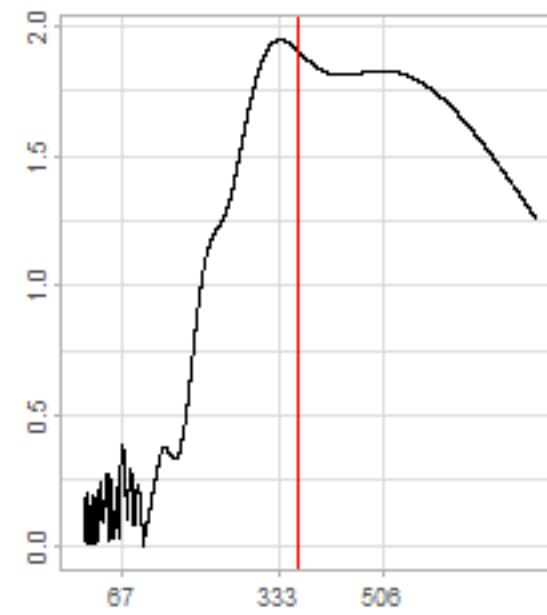

Drift p-value: 1.91e-03, rate: -3.19 cmH2O/year @2017-03-16 12:00:00

Drift p-value: 8.12e-01, rate: 103.00 cmH2O/year @2019-09-19

Drift p-value: 8.09e-01, rate: 1.77 cmH2O/year @2019-01-08 12:00:00

Drift p-value: 9.47e-01, rate: -93.94 cmH2O/year @2019-09-06 12:00:00

BAOL500X_B_0029B - v0.01

BAOL503X_B_009C1 - v0.01

BAOL517X_B_0055C - v0.01

BAOL518X_B_B2129 - v0.01

Drift p-value: 6.83e-01, rate: 0.48 cmH2O/year @2016-09-18 12:00:00

Drift p-value: $7.37e-02$, rate: -2062.73 cmH₂O/year @2020-02-03 12:00:00

Drift p-value: 7.29e-01, rate: 0.41 cmH2O/year @2016-08-30 12:00:00

Drift p-value: 6.50e-01, rate: 0.21 cmH2O/year @2016-09-23 12:00:00

Drift p-value: 7.98e-01, rate: 98.17 cmH2O/year @2019-11-01

BAOL547X_B_B2137 - v0.01

BAOL548X_B_0055B - v0.01

Drift p-value: 9.22e-01, rate: 0.67 cmH2O/year @2014-12-13

Drift p-value: 8.57e-01, rate: 164.61 cmH2O/year @2017-12-22 12:00:00

BAOL550X_B_B2136 - v0.01

BAOL551X_B_B2135 - v0.01