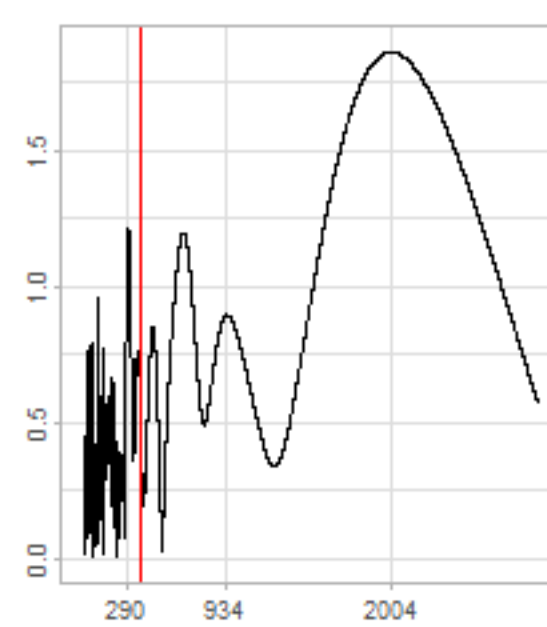

Drift p-value: 1.91e-03, rate: -3.19 cmH2O/year @2017-03-16 12:00:00

Drift p-value: 8.12e-01, rate: 103.00 cmH2O/year @2019-09-19

Drift p-value: 8.09e-01, rate: 1.77 cmH2O/year @2019-01-08 12:00:00

Drift p-value: 9.47e-01, rate: -93.94 cmH2O/year @2019-09-06 12:00:00

BAOL500X_B_0029B - v0.01

BAOL503X_B_009C1 - v0.01

BAOL517X_B_0055C - v0.01

BAOL518X_B_B2129 - v0.01

Drift p-value: 6.83e-01, rate: 0.48 cmH2O/year @2016-09-18 12:00:00

Drift p-value: $7.37e-02$, rate: -2062.73 cmH₂O/year @2020-02-03 12:00:00

Drift p-value: 7.29e-01, rate: 0.41 cmH2O/year @2016-08-30 12:00:00

Drift p-value: 6.50e-01, rate: 0.21 cmH2O/year @2016-09-23 12:00:00

Drift p-value: 7.98e-01, rate: 98.17 cmH2O/year @2019-11-01

BAOL547X_B_B2137 - v0.01

BAOL548X_B_0055B - v0.01

Drift p-value: 9.22e-01, rate: 0.67 cmH2O/year @2014-12-13

Drift p-value: 8.57e-01, rate: 164.61 cmH2O/year @2017-12-22 12:00:00

BAOL550X_B_B2136 - v0.01

BAOL551X_B_B2135 - v0.01