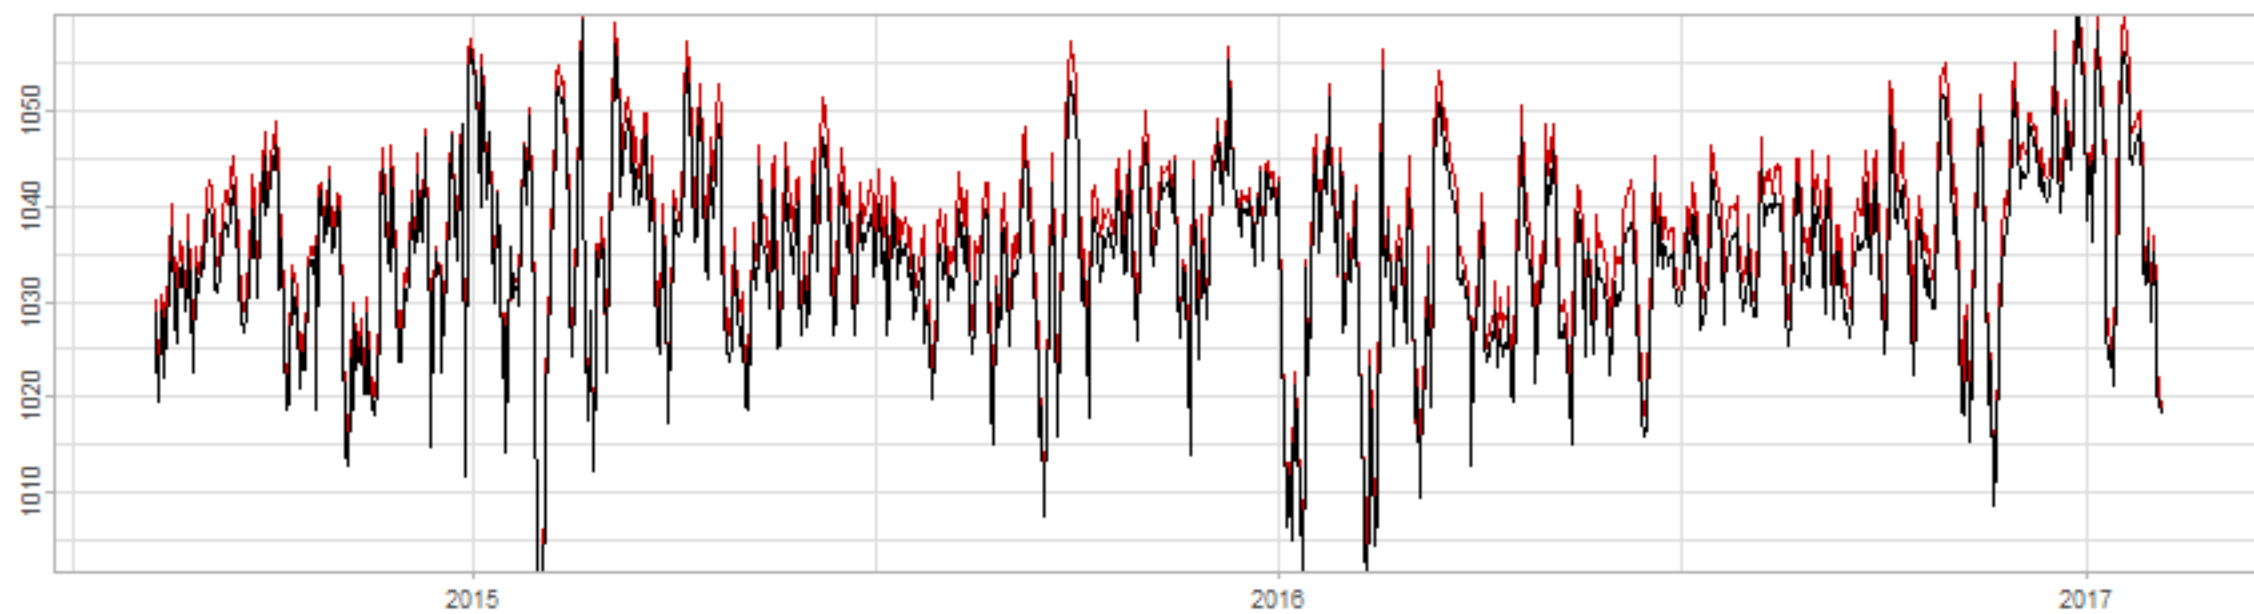

Drift p-value: 1.91e-03, rate: -3.19 cmH2O/year @2017-03-16 12:00:00

Drift p-value: 8.12e-01, rate: 103.00 cmH2O/year @2019-09-19

Drift p-value: 8.09e-01, rate: 1.77 cmH2O/year @2019-01-08 12:00:00

Drift p-value: 9.47e-01, rate: -93.94 cmH2O/year @2019-09-06 12:00:00

BAOL500X_B_0029B - v0.01

BAOL503X_B_009C1 - v0.01

BAOL517X_B_0055C - v0.01

BAOL518X_B_B2129 - v0.01

Drift p-value: 6.83e-01, rate: 0.48 cmH2O/year @2016-09-18 12:00:00

Drift p-value: $7.37e-02$, rate: -2062.73 cmH₂O/year @2020-02-03 12:00:00

Drift p-value: 7.29e-01, rate: 0.41 cmH2O/year @2016-08-30 12:00:00

Drift p-value: 6.50e-01, rate: 0.21 cmH2O/year @2016-09-23 12:00:00

Drift p-value: 7.98e-01, rate: 98.17 cmH2O/year @2019-11-01

BAOL547X_B_B2137 - v0.01

BAOL548X_B_0055B - v0.01

Drift p-value: 9.22e-01, rate: 0.67 cmH2O/year @2014-12-13

Drift p-value: 8.57e-01, rate: 164.61 cmH2O/year @2017-12-22 12:00:00

BAOL550X_B_B2136 - v0.01

BAOL551X_B_B2135 - v0.01