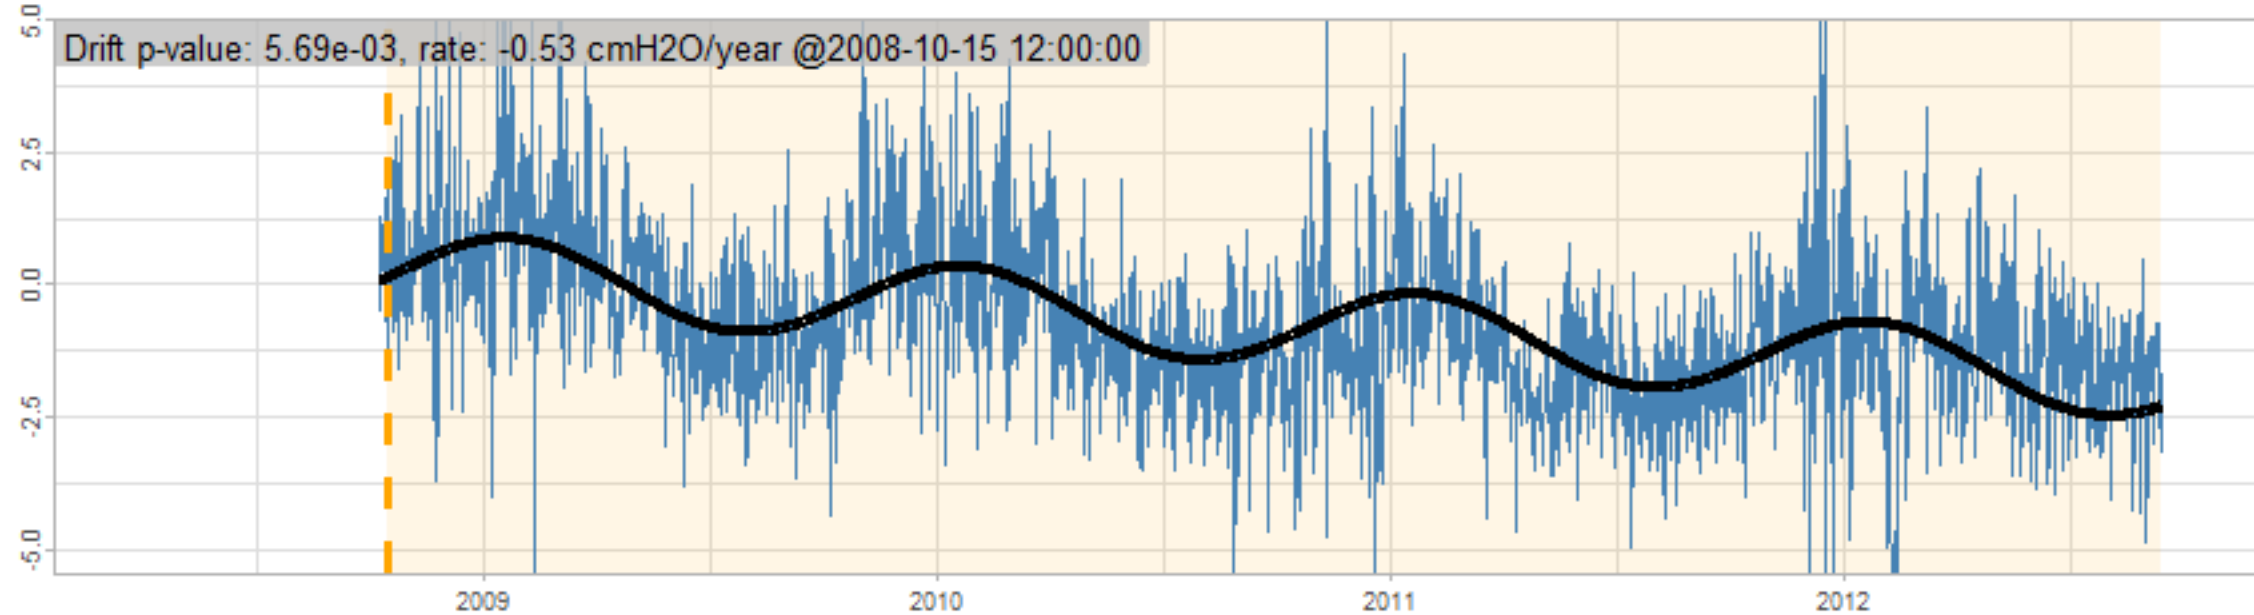

Drift p-value: 1.91e-03, rate: -3.19 cmH2O/year @2017-03-16 12:00:00

Drift p-value: 8.12e-01, rate: 103.00 cmH2O/year @2019-09-19

Drift p-value: 8.09e-01, rate: 1.77 cmH2O/year @2019-01-08 12:00:00

Drift p-value: 9.47e-01, rate: -93.94 cmH2O/year @2019-09-06 12:00:00

BAOL500X_B_0029B - v0.01

BAOL503X_B_009C1 - v0.01

BAOL517X_B_0055C - v0.01

BAOL518X_B_B2129 - v0.01

Drift p-value: 6.83e-01, rate: 0.48 cmH2O/year @2016-09-18 12:00:00

Drift p-value: $7.37e-02$, rate: -2062.73 cmH₂O/year @2020-02-03 12:00:00

Drift p-value: 7.29e-01, rate: 0.41 cmH2O/year @2016-08-30 12:00:00

Drift p-value: 6.50e-01, rate: 0.21 cmH2O/year @2016-09-23 12:00:00

Drift p-value: 7.98e-01, rate: 98.17 cmH2O/year @2019-11-01

BAOL547X_B_B2137 - v0.01

BAOL548X_B_0055B - v0.01

Drift p-value: 9.22e-01, rate: 0.67 cmH2O/year @2014-12-13

Drift p-value: 8.57e-01, rate: 164.61 cmH2O/year @2017-12-22 12:00:00

BAOL550X_B_B2136 - v0.01

BAOL551X_B_B2135 - v0.01