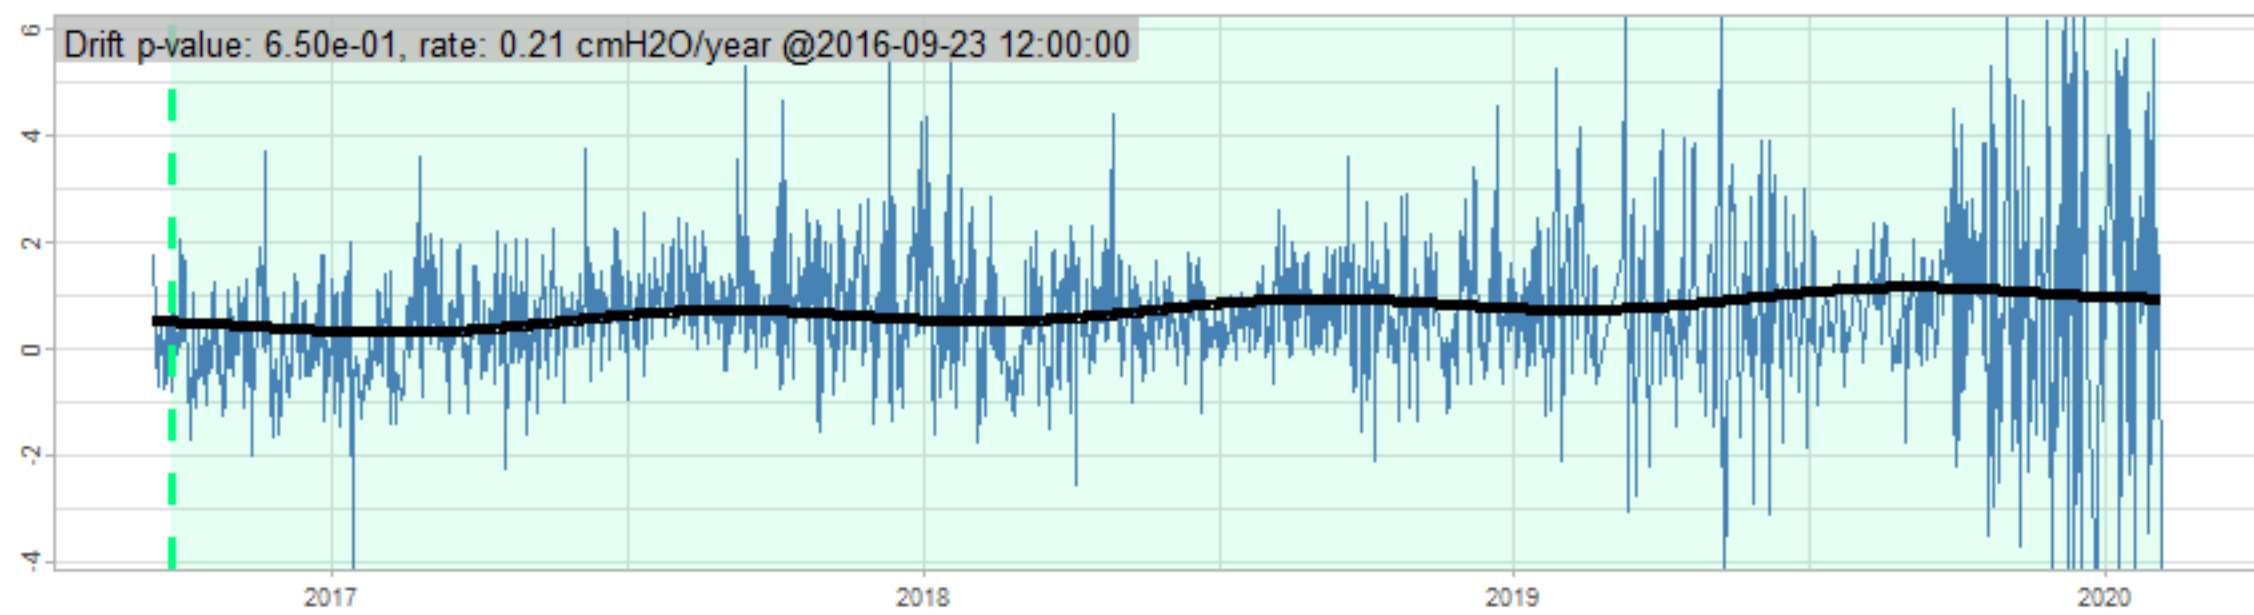

Drift p-value: 1.91e-03, rate: -3.19 cmH2O/year @2017-03-16 12:00:00

Drift p-value: 8.12e-01, rate: 103.00 cmH2O/year @2019-09-19

Drift p-value: 8.09e-01, rate: 1.77 cmH2O/year @2019-01-08 12:00:00

Drift p-value: 9.47e-01, rate: -93.94 cmH2O/year @2019-09-06 12:00:00

BAOL500X_B_0029B - v0.01

BAOL503X_B_009C1 - v0.01

BAOL517X_B_0055C - v0.01

BAOL518X_B_B2129 - v0.01

Drift p-value: 6.83e-01, rate: 0.48 cmH2O/year @2016-09-18 12:00:00

Drift p-value: $7.37e-02$, rate: -2062.73 cmH₂O/year @2020-02-03 12:00:00

Drift p-value: 7.29e-01, rate: 0.41 cmH2O/year @2016-08-30 12:00:00

Drift p-value: 6.50e-01, rate: 0.21 cmH2O/year @2016-09-23 12:00:00

Drift p-value: 7.98e-01, rate: 98.17 cmH2O/year @2019-11-01

BAOL547X_B_B2137 - v0.01

BAOL548X_B_0055B - v0.01

Drift p-value: 9.22e-01, rate: 0.67 cmH2O/year @2014-12-13

Drift p-value: 8.57e-01, rate: 164.61 cmH2O/year @2017-12-22 12:00:00

BAOL550X_B_B2136 - v0.01

BAOL551X_B_B2135 - v0.01