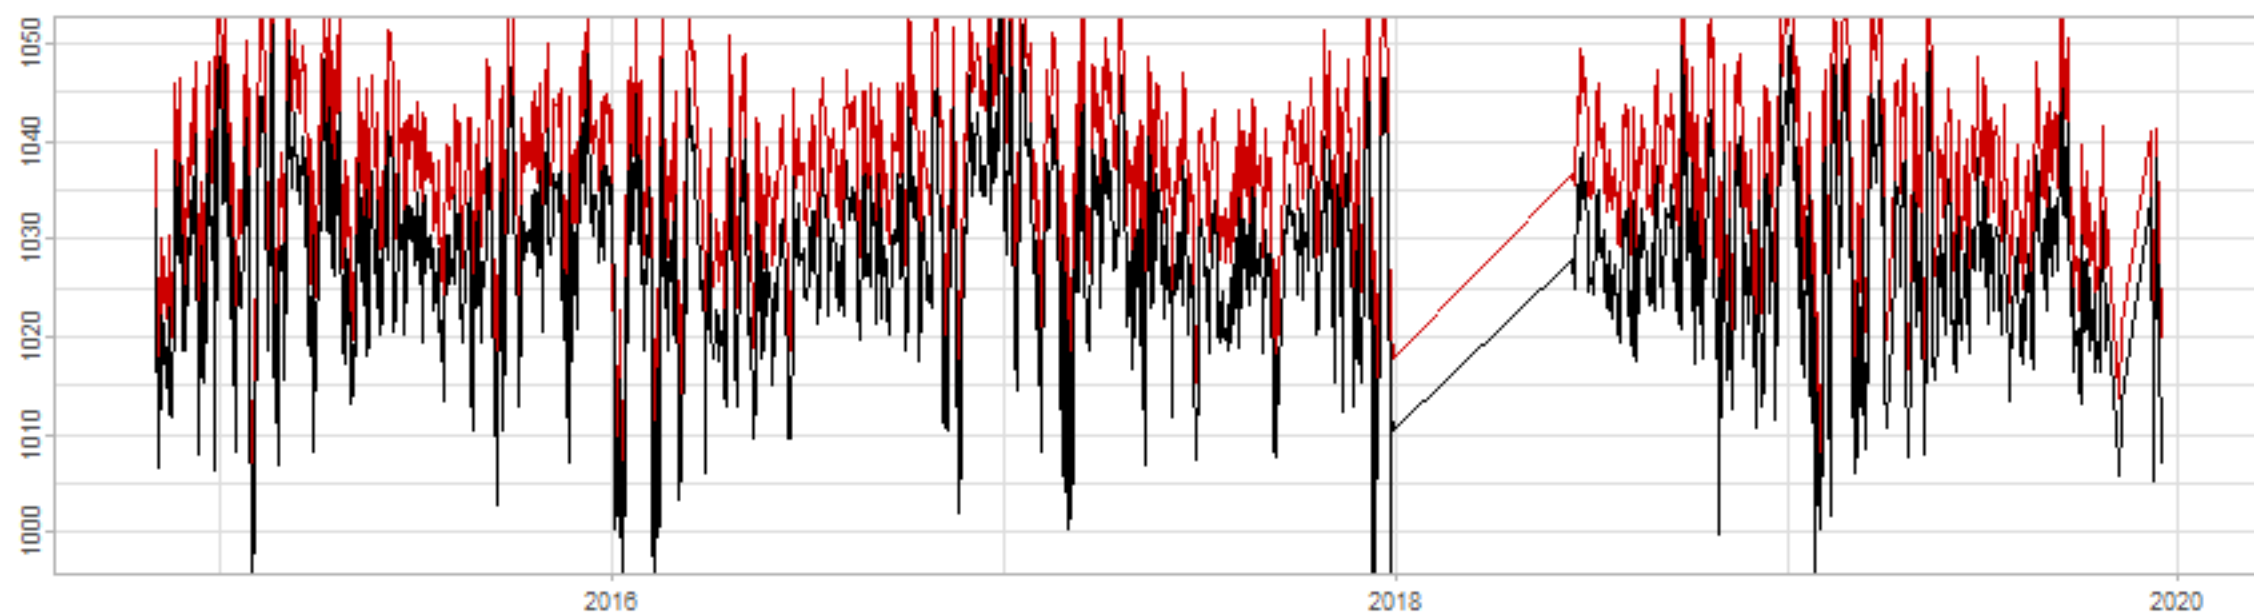

Drift p-value: 1.91e-03, rate: -3.19 cmH2O/year @2017-03-16 12:00:00

Drift p-value: 8.12e-01, rate: 103.00 cmH2O/year @2019-09-19

Drift p-value: 8.09e-01, rate: 1.77 cmH2O/year @2019-01-08 12:00:00

Drift p-value: 9.47e-01, rate: -93.94 cmH2O/year @2019-09-06 12:00:00

BAOL500X_B_0029B - v0.01

BAOL503X_B_009C1 - v0.01

BAOL517X_B_0055C - v0.01

BAOL518X_B_B2129 - v0.01

Drift p-value: 6.83e-01, rate: 0.48 cmH2O/year @2016-09-18 12:00:00

Drift p-value: $7.37e-02$, rate: -2062.73 cmH₂O/year @2020-02-03 12:00:00

Drift p-value: 7.29e-01, rate: 0.41 cmH2O/year @2016-08-30 12:00:00

Drift p-value: 6.50e-01, rate: 0.21 cmH2O/year @2016-09-23 12:00:00

Drift p-value: 7.98e-01, rate: 98.17 cmH2O/year @2019-11-01

BAOL547X_B_B2137 - v0.01

BAOL548X_B_0055B - v0.01

Drift p-value: 9.22e-01, rate: 0.67 cmH2O/year @2014-12-13

Drift p-value: 8.57e-01, rate: 164.61 cmH2O/year @2017-12-22 12:00:00

BAOL550X_B_B2136 - v0.01

BAOL551X_B_B2135 - v0.01