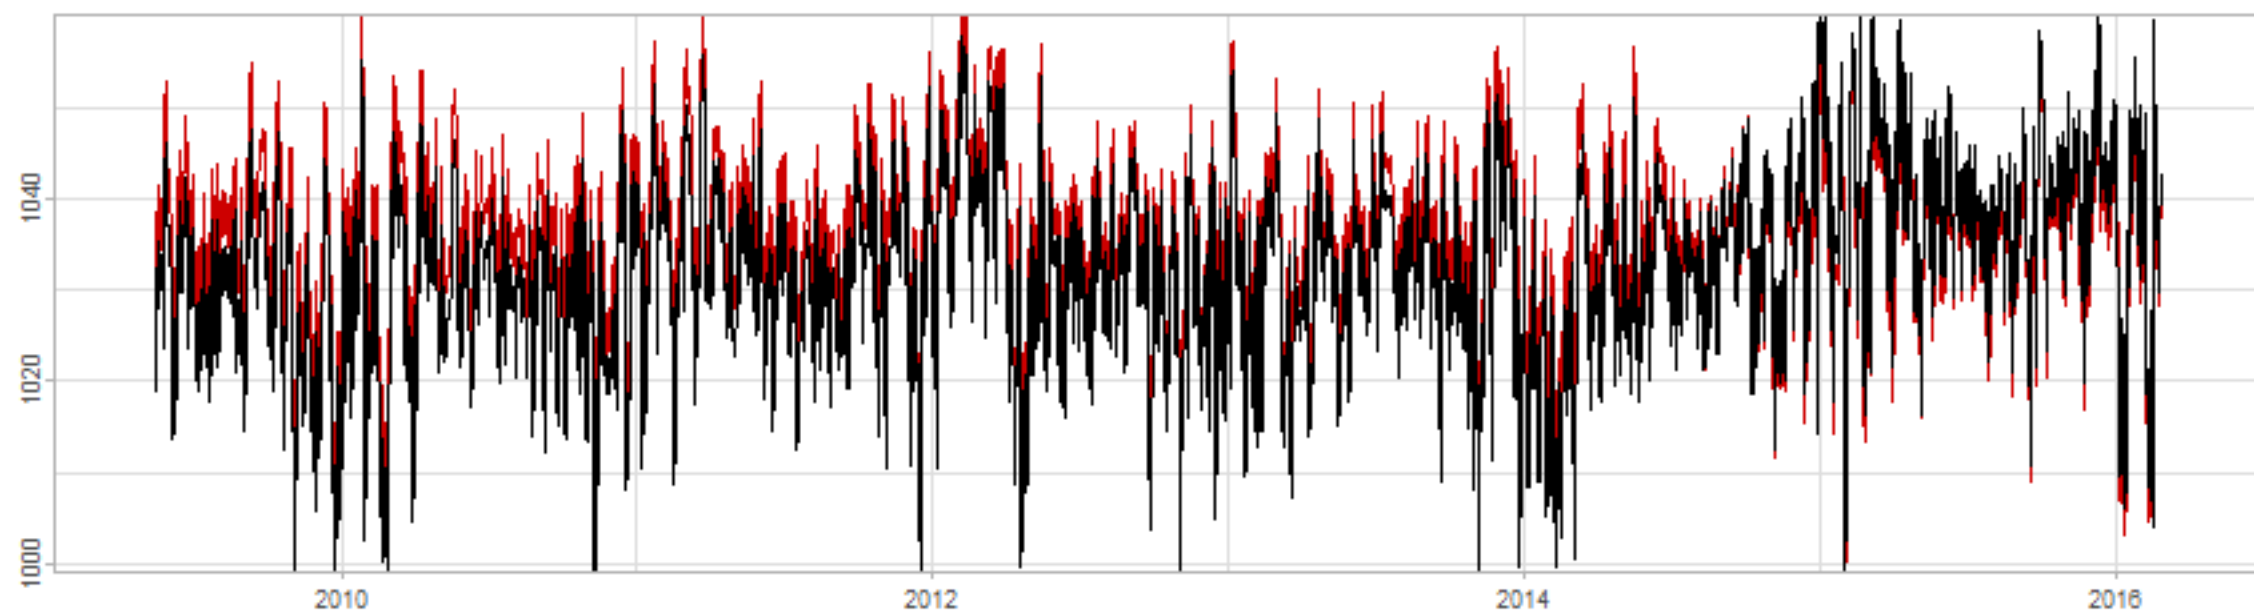

Drift p-value: 1.91e-03, rate: -3.19 cmH2O/year @2017-03-16 12:00:00

Drift p-value: 8.12e-01, rate: 103.00 cmH2O/year @2019-09-19

Drift p-value: 8.09e-01, rate: 1.77 cmH2O/year @2019-01-08 12:00:00

Drift p-value: 9.47e-01, rate: -93.94 cmH2O/year @2019-09-06 12:00:00

BAOL500X_B_0029B - v0.01

BAOL503X_B_009C1 - v0.01

BAOL517X_B_0055C - v0.01

BAOL518X_B_B2129 - v0.01

Drift p-value: 6.83e-01, rate: 0.48 cmH2O/year @2016-09-18 12:00:00

Drift p-value: $7.37e-02$, rate: -2062.73 cmH₂O/year @2020-02-03 12:00:00

Drift p-value: 7.29e-01, rate: 0.41 cmH2O/year @2016-08-30 12:00:00

Drift p-value: 6.50e-01, rate: 0.21 cmH2O/year @2016-09-23 12:00:00

Drift p-value: 7.98e-01, rate: 98.17 cmH2O/year @2019-11-01

BAOL547X_B_B2137 - v0.01