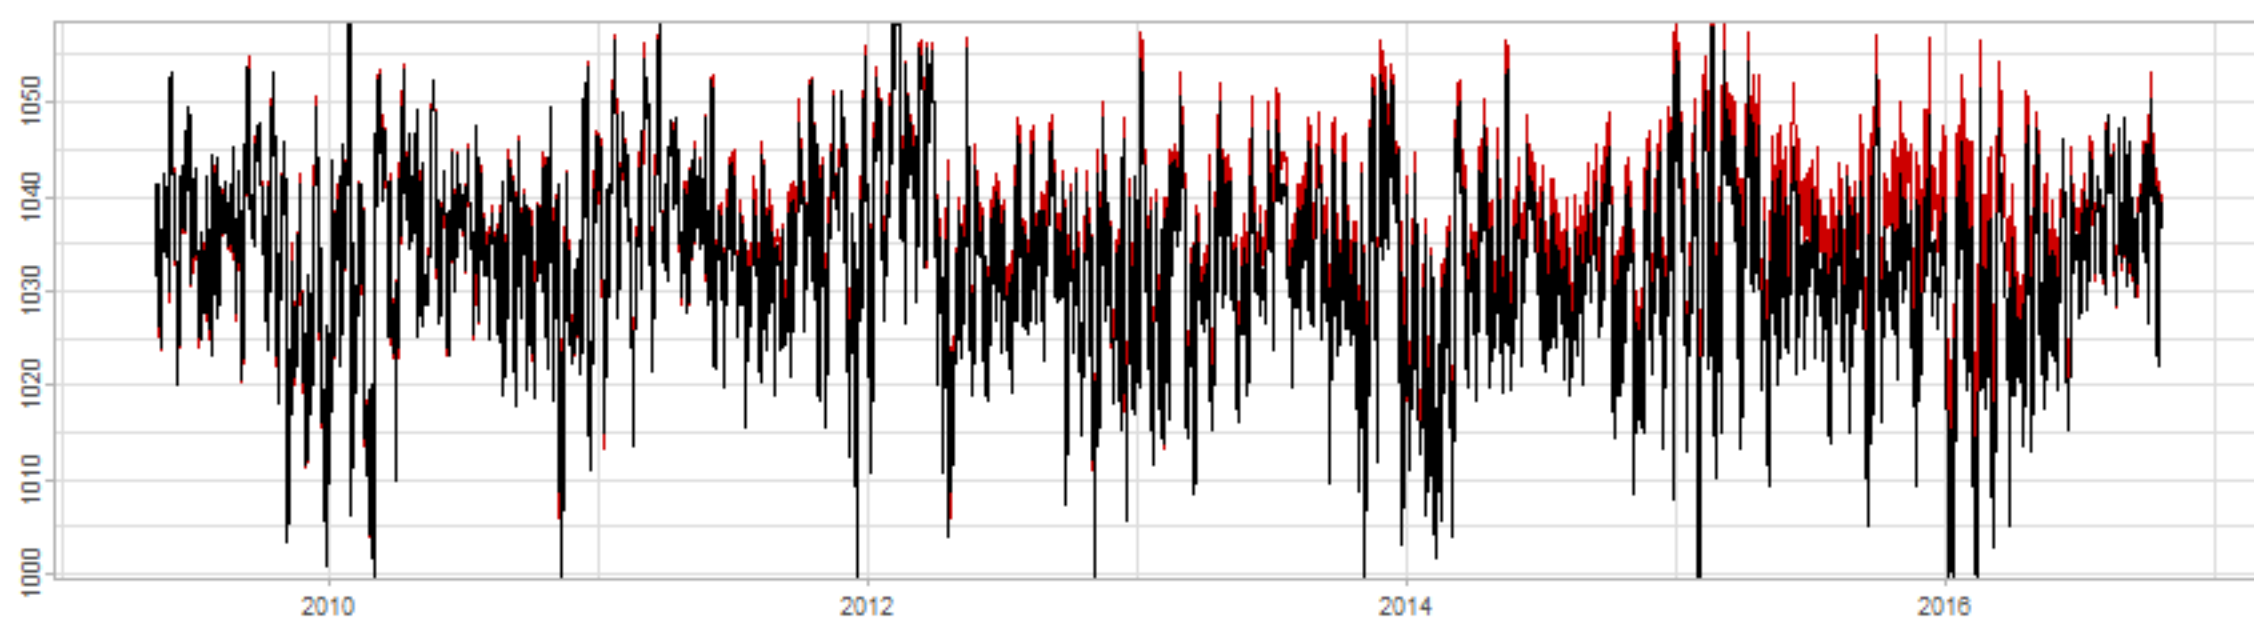

Drift p-value: 1.91e-03, rate: -3.19 cmH2O/year @2017-03-16 12:00:00

Drift p-value: 8.12e-01, rate: 103.00 cmH2O/year @2019-09-19

Drift p-value: 8.09e-01, rate: 1.77 cmH2O/year @2019-01-08 12:00:00

Drift p-value: 9.47e-01, rate: -93.94 cmH2O/year @2019-09-06 12:00:00

BAOL500X_B_0029B - v0.01

BAOL503X_B_009C1 - v0.01

BAOL517X_B_0055C - v0.01

BAOL518X_B_B2129 - v0.01

Drift p-value: 6.83e-01, rate: 0.48 cmH2O/year @2016-09-18 12:00:00

Drift p-value: $7.37e-02$, rate: -2062.73 cmH₂O/year @2020-02-03 12:00:00

Drift p-value: 7.29e-01, rate: 0.41 cmH2O/year @2016-08-30 12:00:00

Drift p-value: 6.50e-01, rate: 0.21 cmH2O/year @2016-09-23 12:00:00

Drift p-value: 7.98e-01, rate: 98.17 cmH2O/year @2019-11-01

BAOL547X_B_B2137 - v0.01