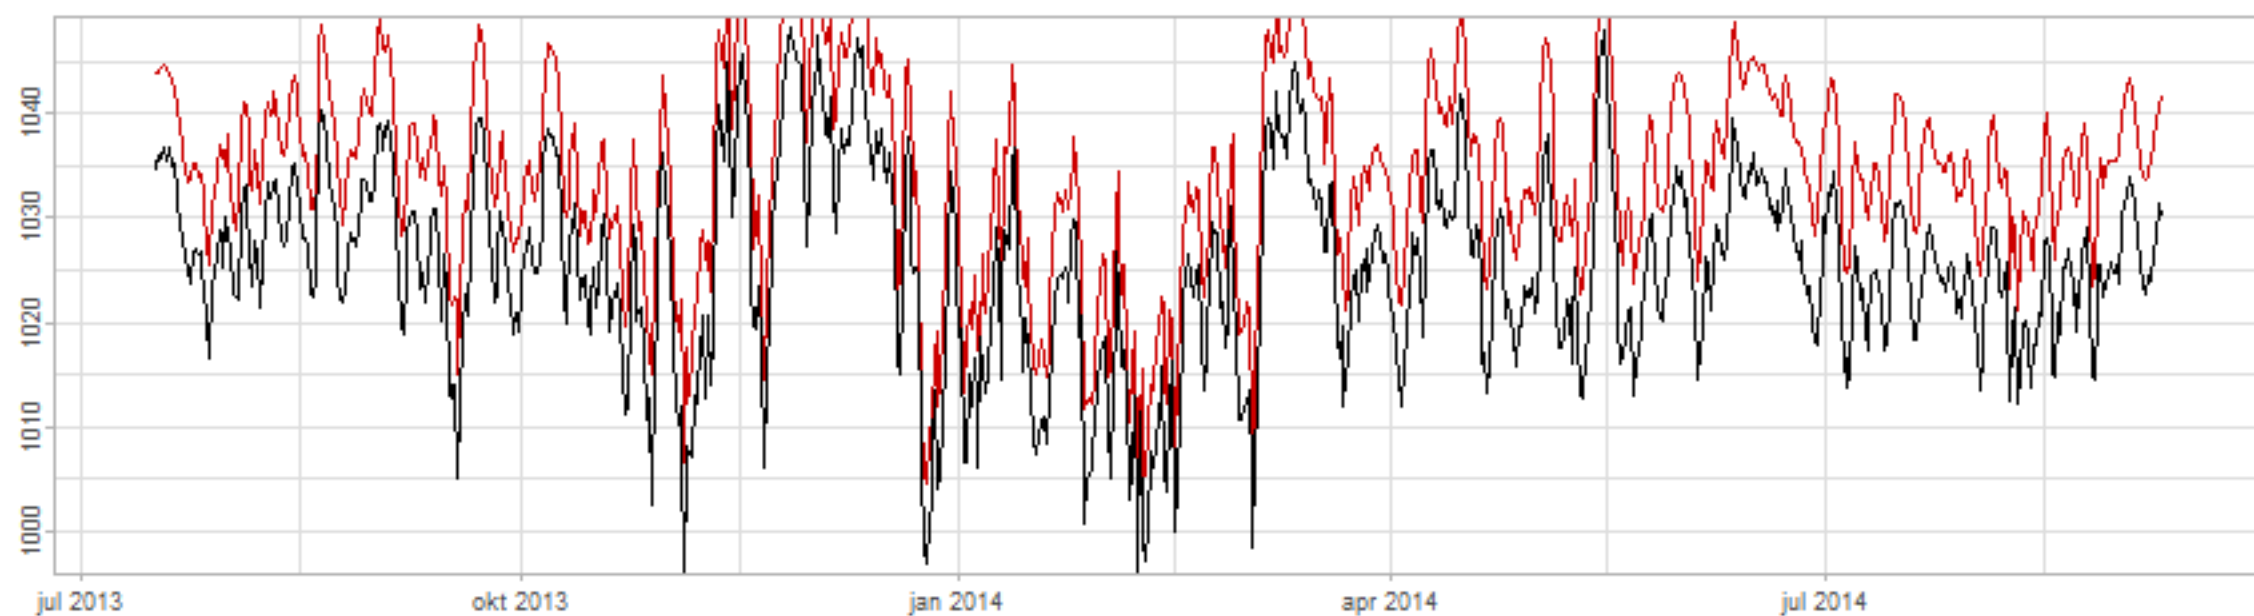

Drift p-value: 1.91e-03, rate: -3.19 cmH2O/year @2017-03-16 12:00:00

Drift p-value: 8.12e-01, rate: 103.00 cmH2O/year @2019-09-19

Drift p-value: 8.09e-01, rate: 1.77 cmH2O/year @2019-01-08 12:00:00

Drift p-value: 9.47e-01, rate: -93.94 cmH2O/year @2019-09-06 12:00:00

BAOL500X_B_0029B - v0.01

BAOL503X_B_009C1 - v0.01

BAOL517X_B_0055C - v0.01

BAOL518X_B_B2129 - v0.01

Drift p-value: 6.83e-01, rate: 0.48 cmH2O/year @2016-09-18 12:00:00

Drift p-value: $7.37e-02$, rate: -2062.73 cmH₂O/year @2020-02-03 12:00:00

Drift p-value: 7.29e-01, rate: 0.41 cmH2O/year @2016-08-30 12:00:00

Drift p-value: 6.50e-01, rate: 0.21 cmH2O/year @2016-09-23 12:00:00

Drift p-value: 7.98e-01, rate: 98.17 cmH2O/year @2019-11-01

BAOL547X_B_B2137 - v0.01

BAOL548X_B_0055B - v0.01

Drift p-value: 9.22e-01, rate: 0.67 cmH2O/year @2014-12-13

Drift p-value: 8.57e-01, rate: 164.61 cmH2O/year @2017-12-22 12:00:00

BAOL550X_B_B2136 - v0.01

BAOL551X_B_B2135 - v0.01