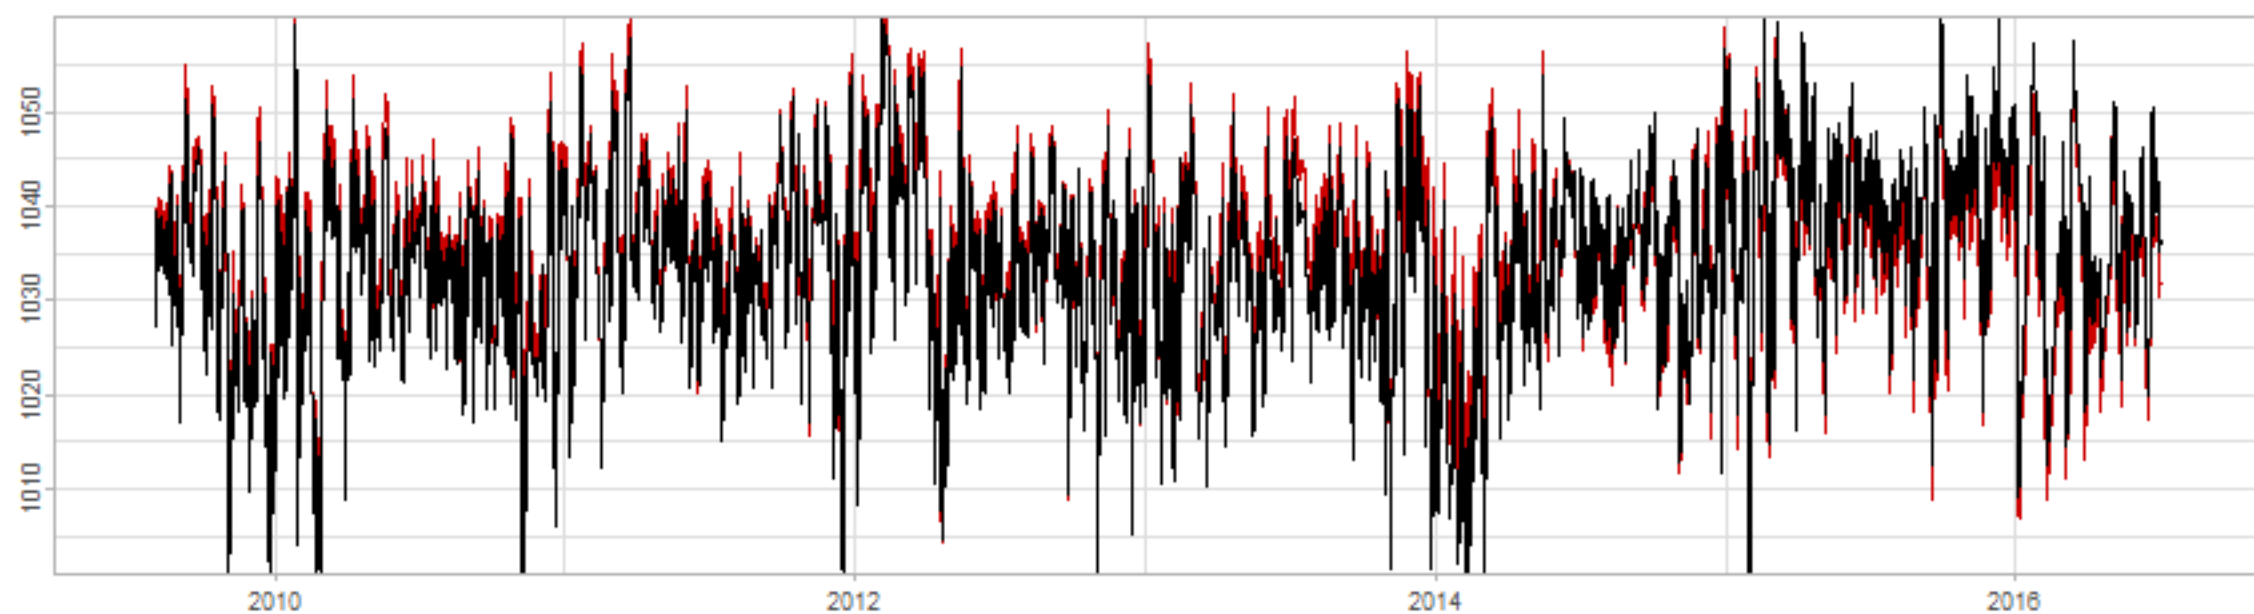

Drift p-value: 1.91e-03, rate: -3.19 cmH2O/year @2017-03-16 12:00:00

Drift p-value: 8.12e-01, rate: 103.00 cmH2O/year @2019-09-19

Drift p-value: 8.09e-01, rate: 1.77 cmH2O/year @2019-01-08 12:00:00

Drift p-value: 9.47e-01, rate: -93.94 cmH2O/year @2019-09-06 12:00:00

BAOL500X_B_0029B - v0.01

BAOL503X_B_009C1 - v0.01

BAOL517X_B_0055C - v0.01

BAOL518X_B_B2129 - v0.01

Drift p-value: 6.83e-01, rate: 0.48 cmH2O/year @2016-09-18 12:00:00

Drift p-value: $7.37e-02$, rate: -2062.73 cmH₂O/year @2020-02-03 12:00:00

Drift p-value: 7.29e-01, rate: 0.41 cmH2O/year @2016-08-30 12:00:00

Drift p-value: 6.50e-01, rate: 0.21 cmH2O/year @2016-09-23 12:00:00

Drift p-value: 7.98e-01, rate: 98.17 cmH2O/year @2019-11-01

BAOL547X_B_B2137 - v0.01