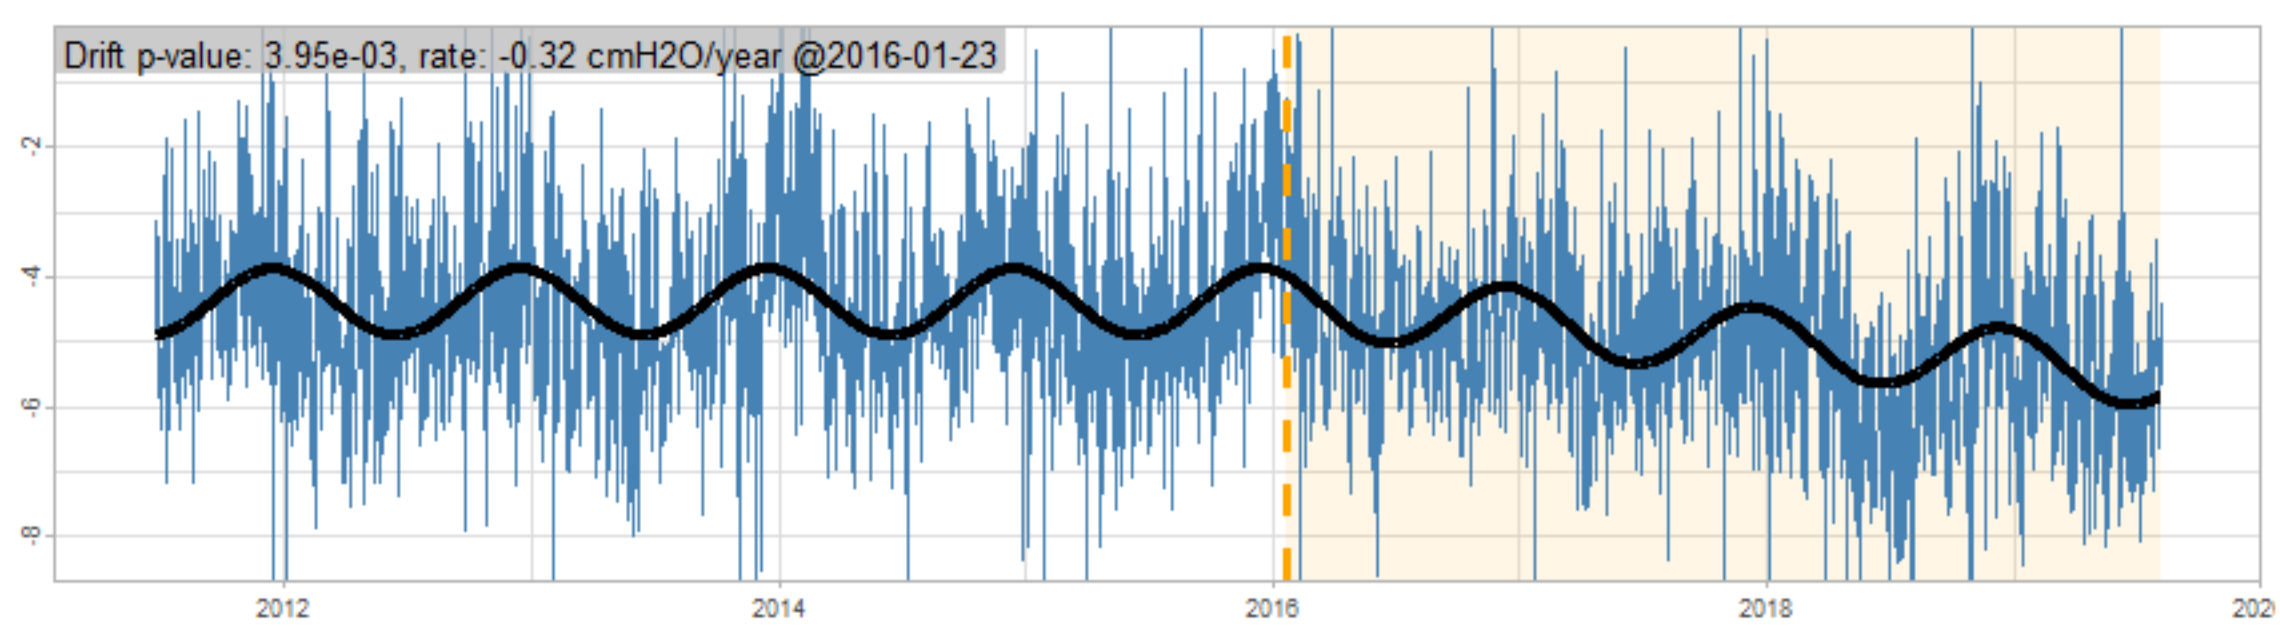

Drift p-value: 1.91e-03, rate: -3.19 cmH2O/year @2017-03-16 12:00:00

Drift p-value: 8.12e-01, rate: 103.00 cmH2O/year @2019-09-19

Drift p-value: 8.09e-01, rate: 1.77 cmH2O/year @2019-01-08 12:00:00

Drift p-value: 9.47e-01, rate: -93.94 cmH2O/year @2019-09-06 12:00:00

BAOL500X_B_0029B - v0.01

BAOL503X_B_009C1 - v0.01

BAOL517X_B_0055C - v0.01

BAOL518X_B_B2129 - v0.01

Drift p-value: 6.83e-01, rate: 0.48 cmH2O/year @2016-09-18 12:00:00

Drift p-value: $7.37e-02$, rate: -2062.73 cmH₂O/year @2020-02-03 12:00:00

Drift p-value: 7.29e-01, rate: 0.41 cmH2O/year @2016-08-30 12:00:00

Drift p-value: 6.50e-01, rate: 0.21 cmH2O/year @2016-09-23 12:00:00

Drift p-value: 7.98e-01, rate: 98.17 cmH2O/year @2019-11-01

BAOL547X_B_B2137 - v0.01

BAOL548X_B_0055B - v0.01

Drift p-value: 9.22e-01, rate: 0.67 cmH2O/year @2014-12-13

Drift p-value: 8.57e-01, rate: 164.61 cmH2O/year @2017-12-22 12:00:00

BAOL550X_B_B2136 - v0.01

BAOL551X_B_B2135 - v0.01