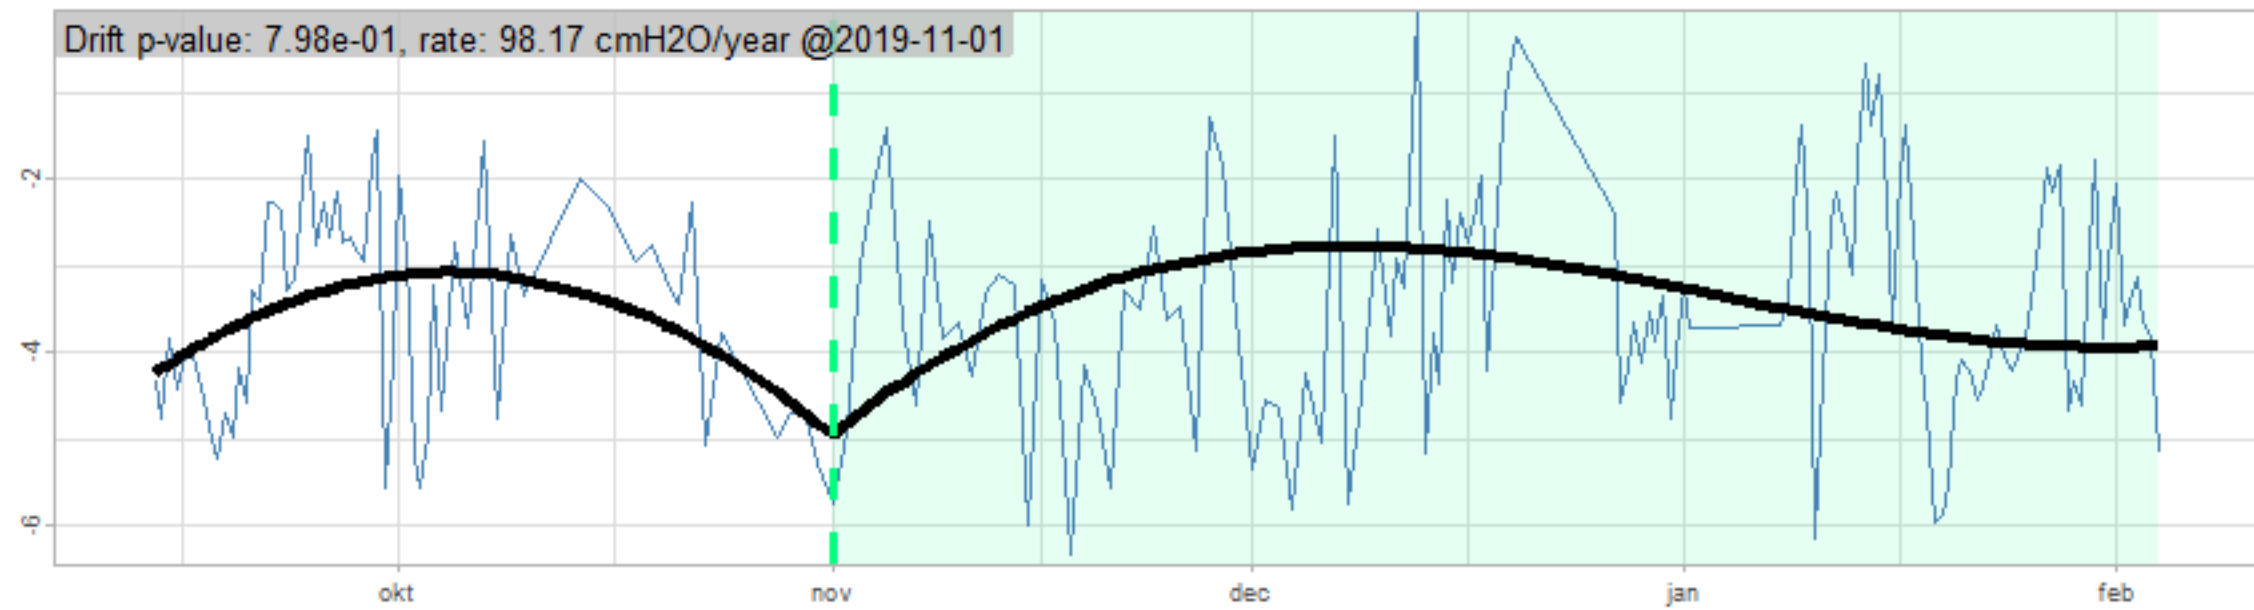

Drift p-value: 1.91e-03, rate: -3.19 cmH2O/year @2017-03-16 12:00:00

Drift p-value: 8.12e-01, rate: 103.00 cmH2O/year @2019-09-19

Drift p-value: 8.09e-01, rate: 1.77 cmH2O/year @2019-01-08 12:00:00

Drift p-value: 9.47e-01, rate: -93.94 cmH2O/year @2019-09-06 12:00:00

BAOL500X_B_0029B - v0.01

BAOL503X_B_009C1 - v0.01

BAOL517X_B_0055C - v0.01

BAOL518X_B_B2129 - v0.01

Drift p-value: 6.83e-01, rate: 0.48 cmH2O/year @2016-09-18 12:00:00

Drift p-value: $7.37e-02$, rate: -2062.73 cmH₂O/year @2020-02-03 12:00:00

Drift p-value: 7.29e-01, rate: 0.41 cmH2O/year @2016-08-30 12:00:00

Drift p-value: 6.50e-01, rate: 0.21 cmH2O/year @2016-09-23 12:00:00

Drift p-value: 7.98e-01, rate: 98.17 cmH2O/year @2019-11-01

BAOL547X_B_B2137 - v0.01

BAOL548X_B_0055B - v0.01

Drift p-value: 9.22e-01, rate: 0.67 cmH2O/year @2014-12-13

Drift p-value: 8.57e-01, rate: 164.61 cmH2O/year @2017-12-22 12:00:00

BAOL550X_B_B2136 - v0.01

BAOL551X_B_B2135 - v0.01