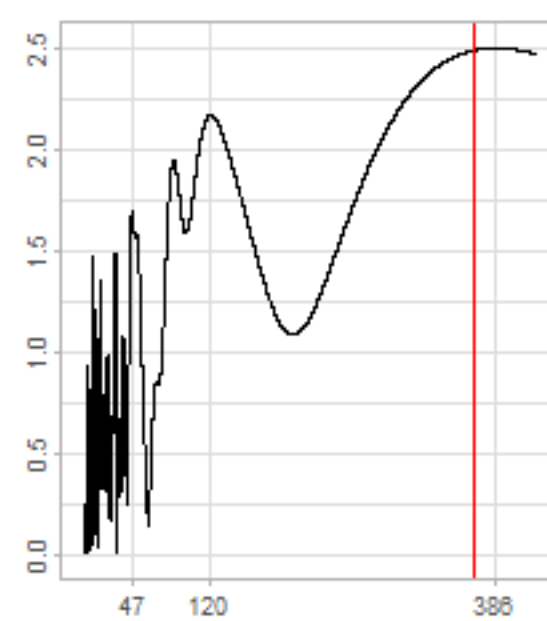

Drift p-value: 1.91e-03, rate: -3.19 cmH2O/year @2017-03-16 12:00:00

Drift p-value: 8.12e-01, rate: 103.00 cmH2O/year @2019-09-19

Drift p-value: 8.09e-01, rate: 1.77 cmH2O/year @2019-01-08 12:00:00

Drift p-value: 9.47e-01, rate: -93.94 cmH2O/year @2019-09-06 12:00:00

BAOL500X_B_0029B - v0.01

BAOL503X_B_009C1 - v0.01

BAOL517X_B_0055C - v0.01

BAOL518X_B_B2129 - v0.01

Drift p-value: 6.83e-01, rate: 0.48 cmH2O/year @2016-09-18 12:00:00

Drift p-value: $7.37e-02$, rate: -2062.73 cmH₂O/year @2020-02-03 12:00:00

Drift p-value: 7.29e-01, rate: 0.41 cmH2O/year @2016-08-30 12:00:00

Drift p-value: 6.50e-01, rate: 0.21 cmH2O/year @2016-09-23 12:00:00

Drift p-value: 7.98e-01, rate: 98.17 cmH2O/year @2019-11-01

BAOL547X_B_B2137 - v0.01

BAOL548X_B_0055B - v0.01

Drift p-value: 9.22e-01, rate: 0.67 cmH2O/year @2014-12-13

Drift p-value: 8.57e-01, rate: 164.61 cmH2O/year @2017-12-22 12:00:00

BAOL550X_B_B2136 - v0.01

BAOL551X_B_B2135 - v0.01