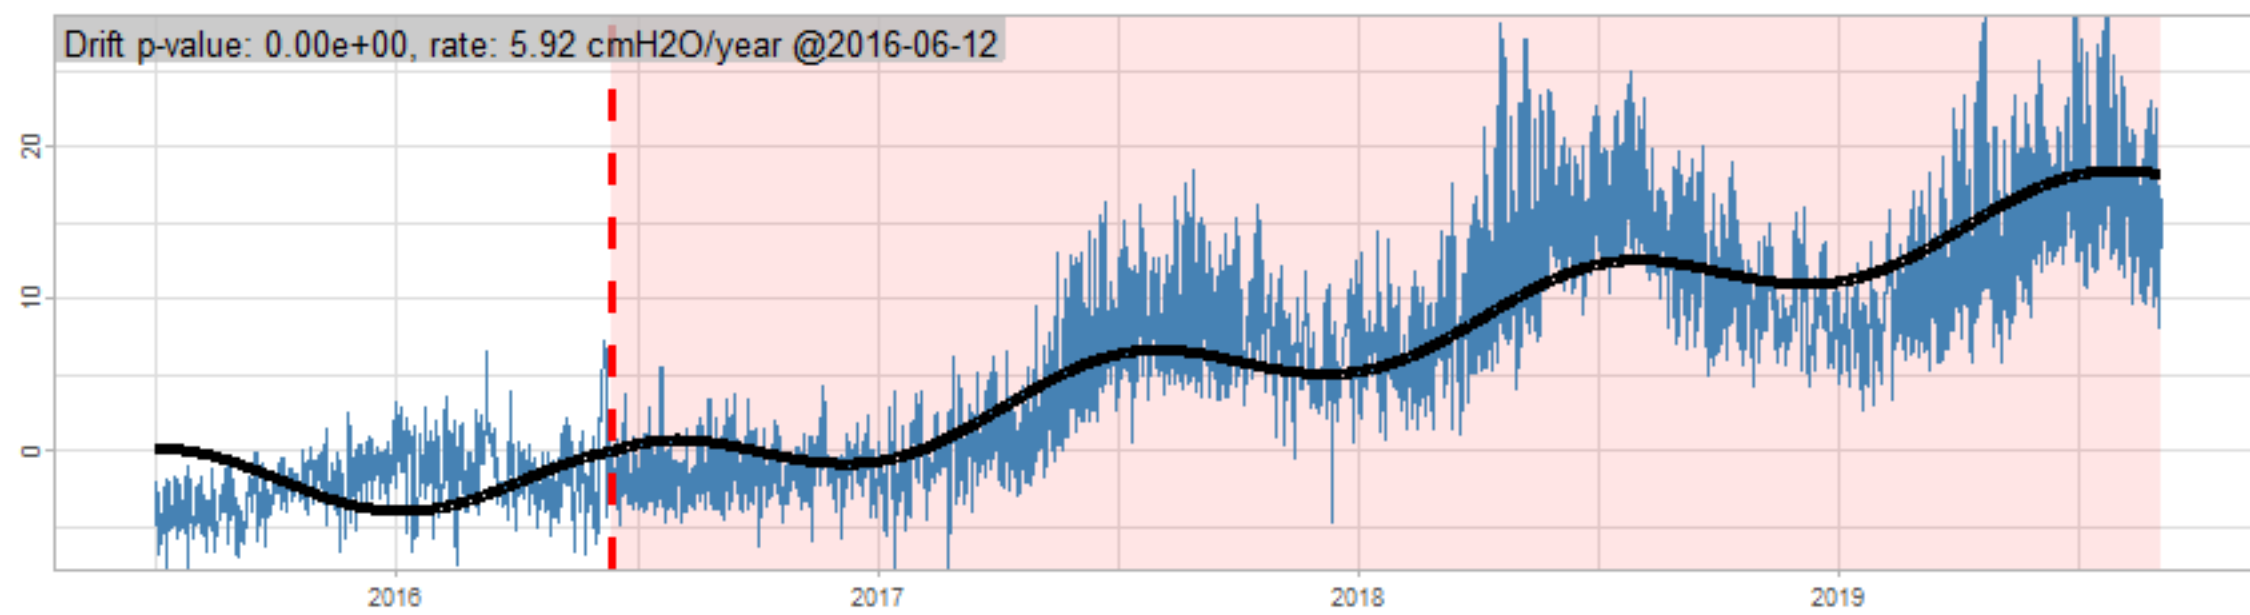

Drift p-value: 1.91e-03, rate: -3.19 cmH2O/year @2017-03-16 12:00:00

Drift p-value: 8.12e-01, rate: 103.00 cmH2O/year @2019-09-19

Drift p-value: 8.09e-01, rate: 1.77 cmH2O/year @2019-01-08 12:00:00

Drift p-value: 9.47e-01, rate: -93.94 cmH2O/year @2019-09-06 12:00:00

BAOL500X_B_0029B - v0.01

BAOL503X_B_009C1 - v0.01

BAOL517X_B_0055C - v0.01

BAOL518X_B_B2129 - v0.01

Drift p-value: 6.83e-01, rate: 0.48 cmH2O/year @2016-09-18 12:00:00

Drift p-value: $7.37e-02$, rate: -2062.73 cmH₂O/year @2020-02-03 12:00:00

Drift p-value: 7.29e-01, rate: 0.41 cmH2O/year @2016-08-30 12:00:00

Drift p-value: 6.50e-01, rate: 0.21 cmH2O/year @2016-09-23 12:00:00

Drift p-value: 7.98e-01, rate: 98.17 cmH2O/year @2019-11-01

BAOL547X_B_B2137 - v0.01

BAOL548X_B_0055B - v0.01

Drift p-value: 9.22e-01, rate: 0.67 cmH2O/year @2014-12-13

Drift p-value: 8.57e-01, rate: 164.61 cmH2O/year @2017-12-22 12:00:00

BAOL550X_B_B2136 - v0.01

BAOL551X_B_B2135 - v0.01