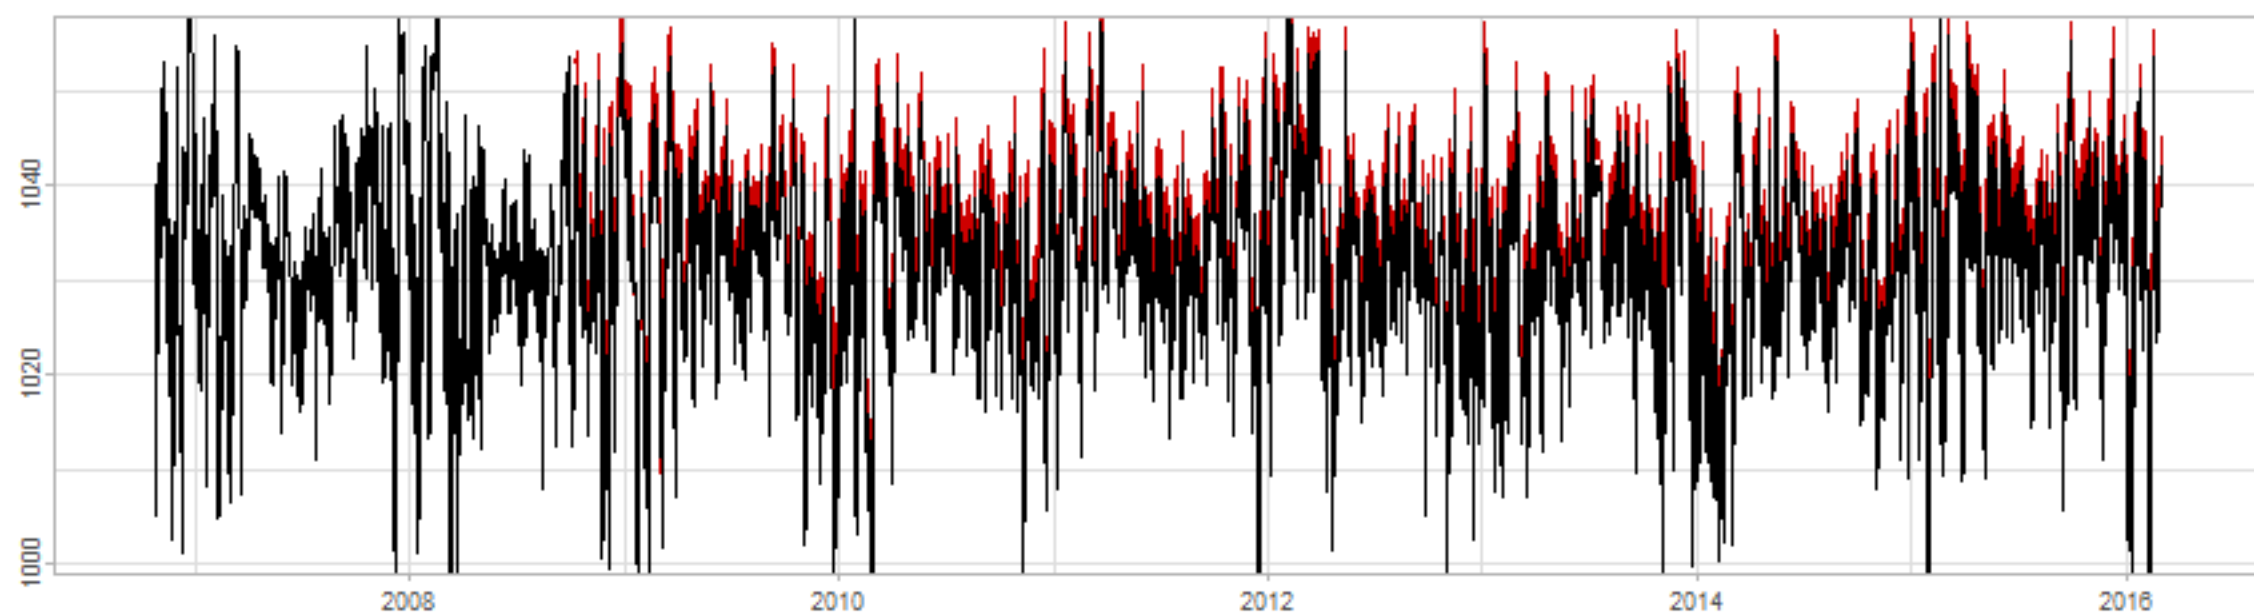

Drift p-value: 1.91e-03, rate: -3.19 cmH2O/year @2017-03-16 12:00:00

Drift p-value: 8.12e-01, rate: 103.00 cmH2O/year @2019-09-19

Drift p-value: 8.09e-01, rate: 1.77 cmH2O/year @2019-01-08 12:00:00

Drift p-value: 9.47e-01, rate: -93.94 cmH2O/year @2019-09-06 12:00:00

BAOL500X_B_0029B - v0.01

BAOL503X_B_009C1 - v0.01

BAOL517X_B_0055C - v0.01

BAOL518X_B_B2129 - v0.01

Drift p-value: 6.83e-01, rate: 0.48 cmH2O/year @2016-09-18 12:00:00

Drift p-value: $7.37e-02$, rate: -2062.73 cmH₂O/year @2020-02-03 12:00:00

Drift p-value: 7.29e-01, rate: 0.41 cmH2O/year @2016-08-30 12:00:00

Drift p-value: 6.50e-01, rate: 0.21 cmH2O/year @2016-09-23 12:00:00

Drift p-value: 7.98e-01, rate: 98.17 cmH2O/year @2019-11-01

BAOL547X_B_B2137 - v0.01