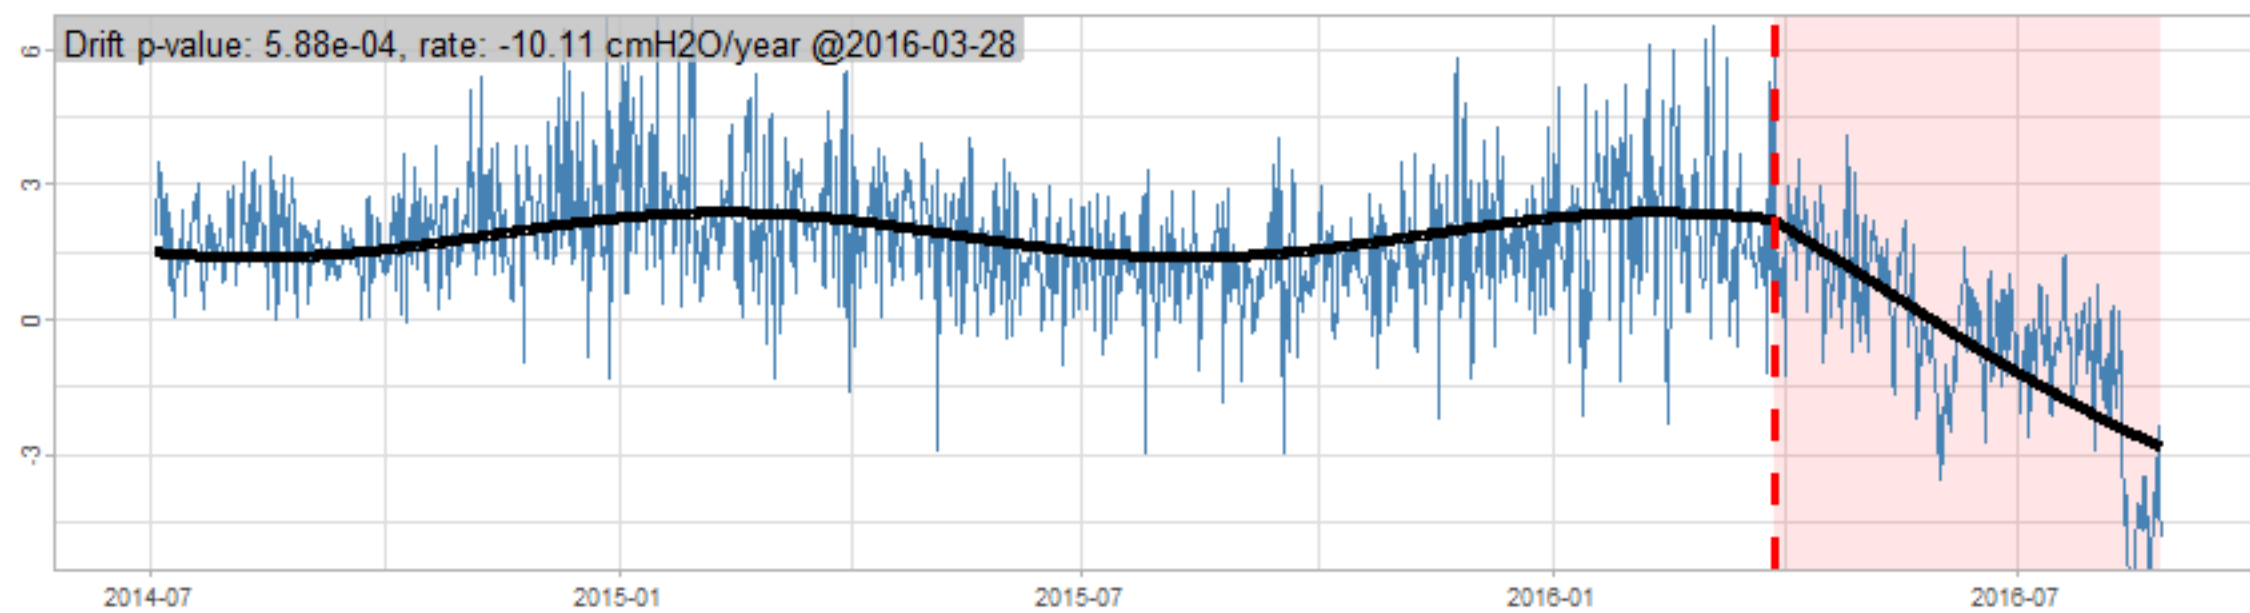

Drift p-value: 1.91e-03, rate: -3.19 cmH2O/year @2017-03-16 12:00:00

Drift p-value: 8.12e-01, rate: 103.00 cmH2O/year @2019-09-19

Drift p-value: 8.09e-01, rate: 1.77 cmH2O/year @2019-01-08 12:00:00

Drift p-value: 9.47e-01, rate: -93.94 cmH2O/year @2019-09-06 12:00:00

BAOL500X_B_0029B - v0.01

BAOL503X_B_009C1 - v0.01

BAOL517X_B_0055C - v0.01

BAOL518X_B_B2129 - v0.01

Drift p-value: 6.83e-01, rate: 0.48 cmH2O/year @2016-09-18 12:00:00

Drift p-value: $7.37e-02$, rate: -2062.73 cmH₂O/year @2020-02-03 12:00:00

Drift p-value: 7.29e-01, rate: 0.41 cmH2O/year @2016-08-30 12:00:00

Drift p-value: 6.50e-01, rate: 0.21 cmH2O/year @2016-09-23 12:00:00

Drift p-value: 7.98e-01, rate: 98.17 cmH2O/year @2019-11-01

BAOL547X_B_B2137 - v0.01

BAOL548X_B_0055B - v0.01

Drift p-value: 9.22e-01, rate: 0.67 cmH2O/year @2014-12-13

Drift p-value: 8.57e-01, rate: 164.61 cmH2O/year @2017-12-22 12:00:00

BAOL550X_B_B2136 - v0.01

BAOL551X_B_B2135 - v0.01