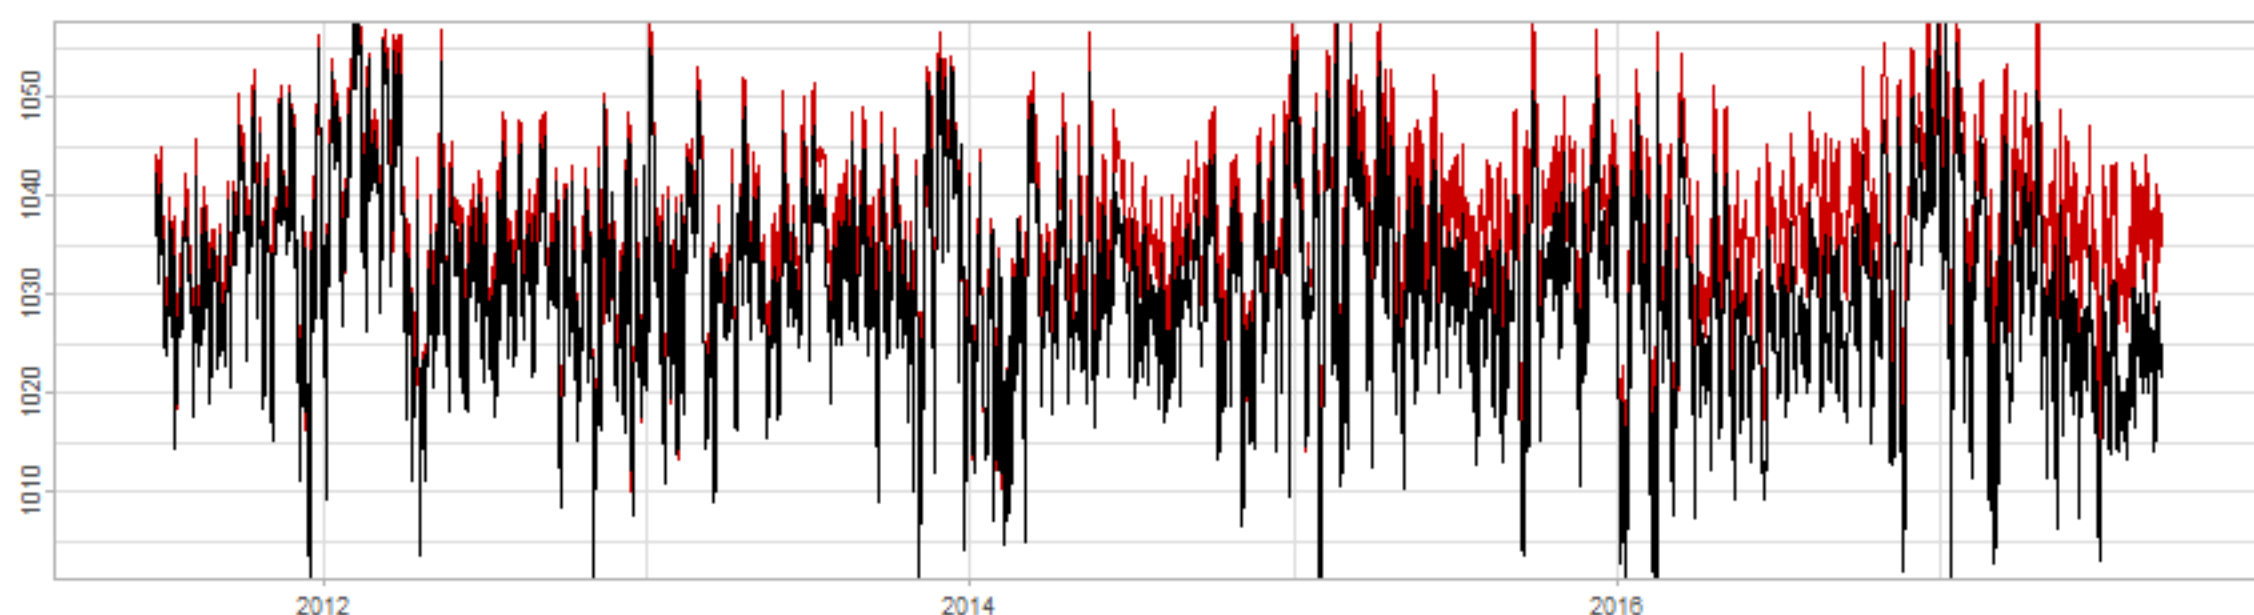

Drift p-value: 1.91e-03, rate: -3.19 cmH2O/year @2017-03-16 12:00:00

Drift p-value: 8.12e-01, rate: 103.00 cmH2O/year @2019-09-19

Drift p-value: 8.09e-01, rate: 1.77 cmH2O/year @2019-01-08 12:00:00

Drift p-value: 9.47e-01, rate: -93.94 cmH2O/year @2019-09-06 12:00:00

BAOL500X_B_0029B - v0.01

BAOL503X_B_009C1 - v0.01

BAOL517X_B_0055C - v0.01

BAOL518X_B_B2129 - v0.01

Drift p-value: 6.83e-01, rate: 0.48 cmH2O/year @2016-09-18 12:00:00

Drift p-value: $7.37e-02$, rate: -2062.73 cmH₂O/year @2020-02-03 12:00:00

Drift p-value: 7.29e-01, rate: 0.41 cmH2O/year @2016-08-30 12:00:00

Drift p-value: 6.50e-01, rate: 0.21 cmH2O/year @2016-09-23 12:00:00

Drift p-value: 7.98e-01, rate: 98.17 cmH2O/year @2019-11-01

BAOL547X_B_B2137 - v0.01

BAOL548X_B_0055B - v0.01

Drift p-value: 9.22e-01, rate: 0.67 cmH2O/year @2014-12-13

Drift p-value: 8.57e-01, rate: 164.61 cmH2O/year @2017-12-22 12:00:00

BAOL550X_B_B2136 - v0.01

BAOL551X_B_B2135 - v0.01