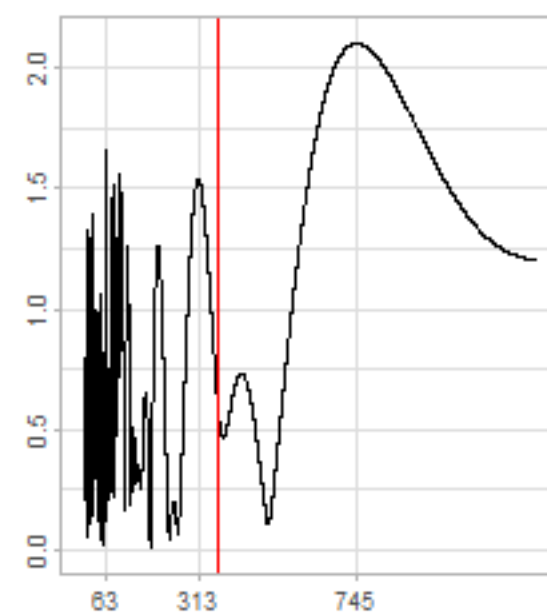

Drift p-value: 1.91e-03, rate: -3.19 cmH2O/year @2017-03-16 12:00:00

Drift p-value: 8.12e-01, rate: 103.00 cmH2O/year @2019-09-19

Drift p-value: 8.09e-01, rate: 1.77 cmH2O/year @2019-01-08 12:00:00

Drift p-value: 9.47e-01, rate: -93.94 cmH2O/year @2019-09-06 12:00:00

BAOL500X_B_0029B - v0.01

BAOL503X_B_009C1 - v0.01

BAOL517X_B_0055C - v0.01

BAOL518X_B_B2129 - v0.01

Drift p-value: 6.83e-01, rate: 0.48 cmH2O/year @2016-09-18 12:00:00

Drift p-value: $7.37e-02$, rate: -2062.73 cmH₂O/year @2020-02-03 12:00:00

Drift p-value: 7.29e-01, rate: 0.41 cmH2O/year @2016-08-30 12:00:00

Drift p-value: 6.50e-01, rate: 0.21 cmH2O/year @2016-09-23 12:00:00

Drift p-value: 7.98e-01, rate: 98.17 cmH2O/year @2019-11-01

BAOL547X_B_B2137 - v0.01

BAOL548X_B_0055B - v0.01

Drift p-value: 9.22e-01, rate: 0.67 cmH2O/year @2014-12-13

Drift p-value: 8.57e-01, rate: 164.61 cmH2O/year @2017-12-22 12:00:00

BAOL550X_B_B2136 - v0.01

BAOL551X_B_B2135 - v0.01