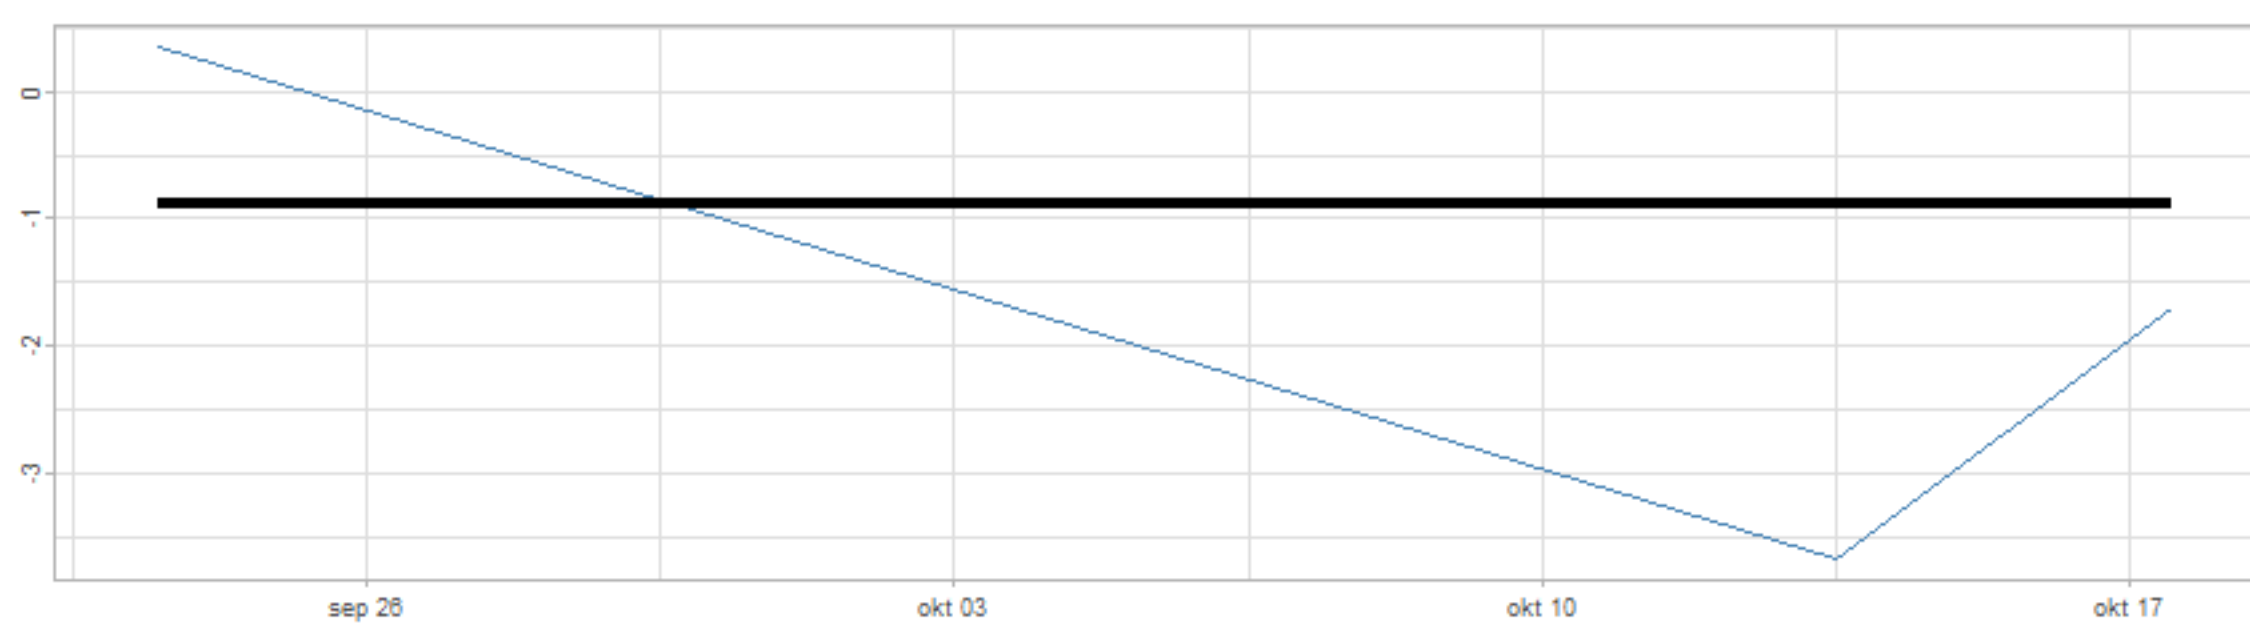

Drift p-value: 1.91e-03, rate: -3.19 cmH2O/year @2017-03-16 12:00:00

Drift p-value: 8.12e-01, rate: 103.00 cmH2O/year @2019-09-19

Drift p-value: 8.09e-01, rate: 1.77 cmH2O/year @2019-01-08 12:00:00

Drift p-value: 9.47e-01, rate: -93.94 cmH2O/year @2019-09-06 12:00:00

BAOL500X_B_0029B - v0.01

BAOL503X_B_009C1 - v0.01

BAOL517X_B_0055C - v0.01

BAOL518X_B_B2129 - v0.01

Drift p-value: 6.83e-01, rate: 0.48 cmH2O/year @2016-09-18 12:00:00

Drift p-value: $7.37e-02$, rate: -2062.73 cmH₂O/year @2020-02-03 12:00:00

Drift p-value: 7.29e-01, rate: 0.41 cmH2O/year @2016-08-30 12:00:00

Drift p-value: 6.50e-01, rate: 0.21 cmH2O/year @2016-09-23 12:00:00

Drift p-value: 7.98e-01, rate: 98.17 cmH2O/year @2019-11-01

BAOL547X_B_B2137 - v0.01