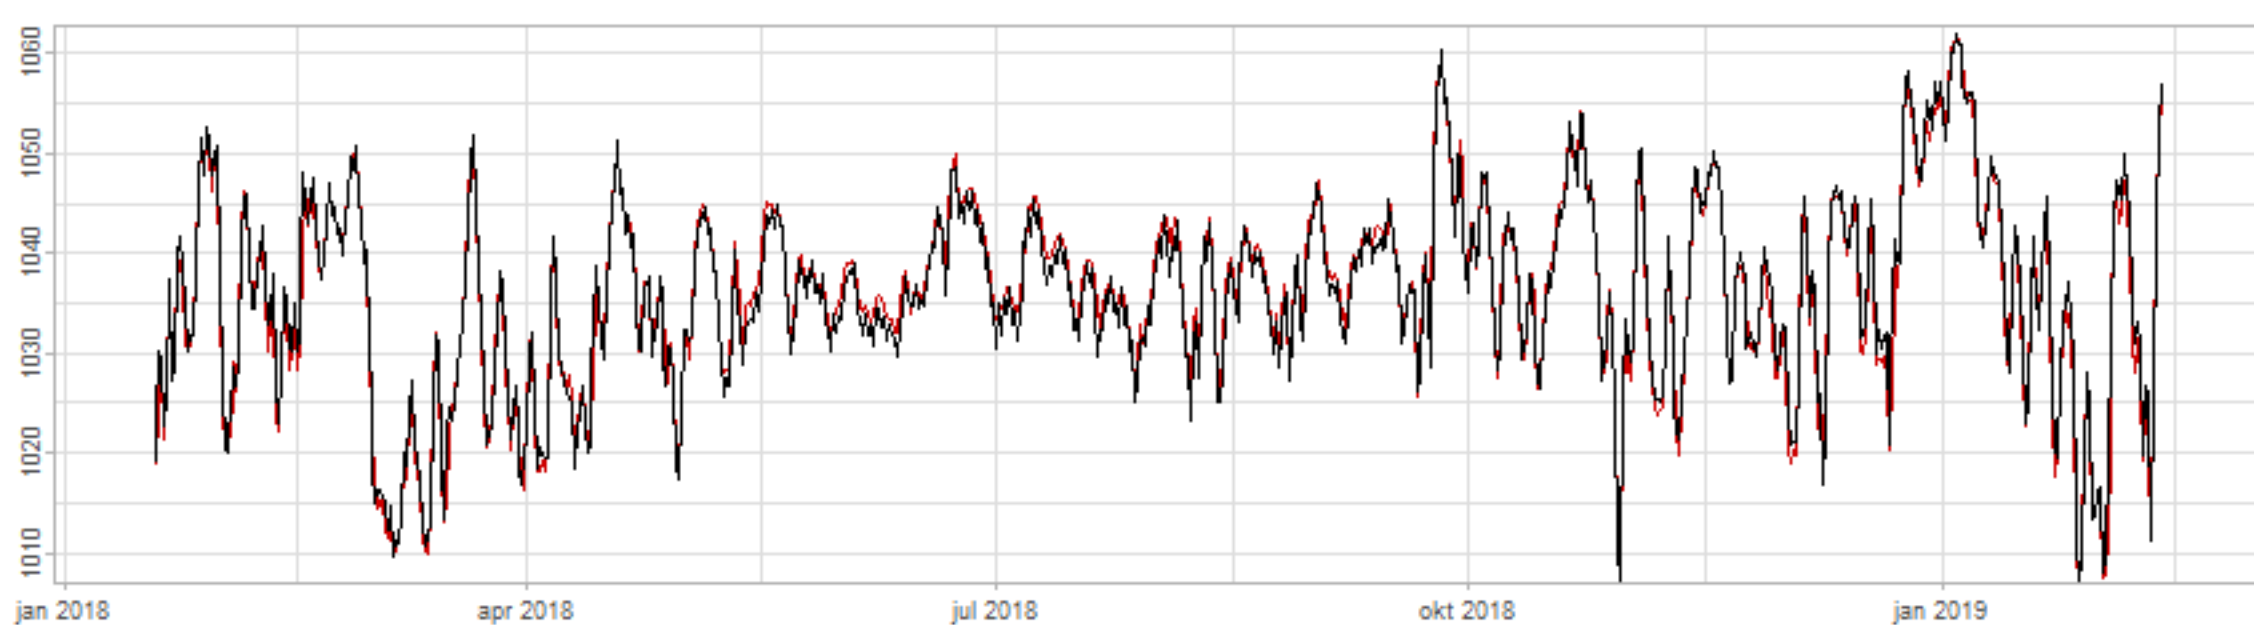

Drift p-value: 1.91e-03, rate: -3.19 cmH2O/year @2017-03-16 12:00:00

Drift p-value: 8.12e-01, rate: 103.00 cmH2O/year @2019-09-19

Drift p-value: 8.09e-01, rate: 1.77 cmH2O/year @2019-01-08 12:00:00

Drift p-value: 9.47e-01, rate: -93.94 cmH2O/year @2019-09-06 12:00:00

BAOL500X_B_0029B - v0.01

BAOL503X_B_009C1 - v0.01

BAOL517X_B_0055C - v0.01

BAOL518X_B_B2129 - v0.01

Drift p-value: 6.83e-01, rate: 0.48 cmH2O/year @2016-09-18 12:00:00

Drift p-value: $7.37e-02$, rate: -2062.73 cmH₂O/year @2020-02-03 12:00:00

Drift p-value: 7.29e-01, rate: 0.41 cmH2O/year @2016-08-30 12:00:00

Drift p-value: 6.50e-01, rate: 0.21 cmH2O/year @2016-09-23 12:00:00

Drift p-value: 7.98e-01, rate: 98.17 cmH2O/year @2019-11-01

BAOL547X_B_B2137 - v0.01