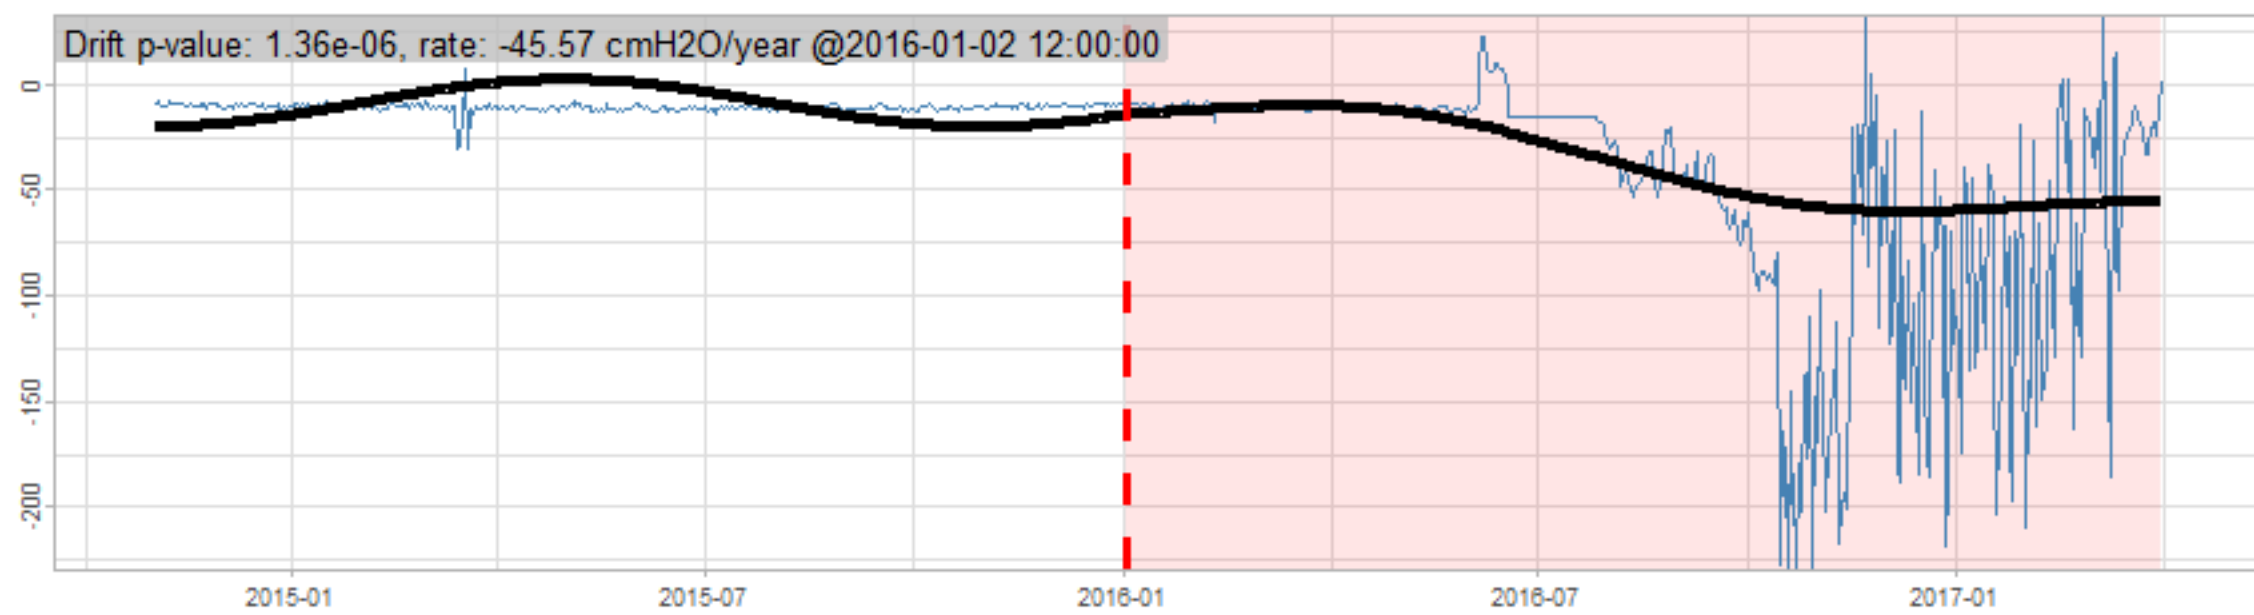

Drift p-value: 1.91e-03, rate: -3.19 cmH2O/year @2017-03-16 12:00:00

Drift p-value: 8.12e-01, rate: 103.00 cmH2O/year @2019-09-19

Drift p-value: 8.09e-01, rate: 1.77 cmH2O/year @2019-01-08 12:00:00

Drift p-value: 9.47e-01, rate: -93.94 cmH2O/year @2019-09-06 12:00:00

BAOL500X_B_0029B - v0.01

BAOL503X_B_009C1 - v0.01

BAOL517X_B_0055C - v0.01

BAOL518X_B_B2129 - v0.01

Drift p-value: 6.83e-01, rate: 0.48 cmH2O/year @2016-09-18 12:00:00

Drift p-value: $7.37e-02$, rate: -2062.73 cmH₂O/year @2020-02-03 12:00:00

Drift p-value: 7.29e-01, rate: 0.41 cmH2O/year @2016-08-30 12:00:00

Drift p-value: 6.50e-01, rate: 0.21 cmH2O/year @2016-09-23 12:00:00

Drift p-value: 7.98e-01, rate: 98.17 cmH2O/year @2019-11-01

BAOL547X_B_B2137 - v0.01

BAOL548X_B_0055B - v0.01

Drift p-value: 9.22e-01, rate: 0.67 cmH2O/year @2014-12-13

Drift p-value: 8.57e-01, rate: 164.61 cmH2O/year @2017-12-22 12:00:00

BAOL550X_B_B2136 - v0.01

BAOL551X_B_B2135 - v0.01