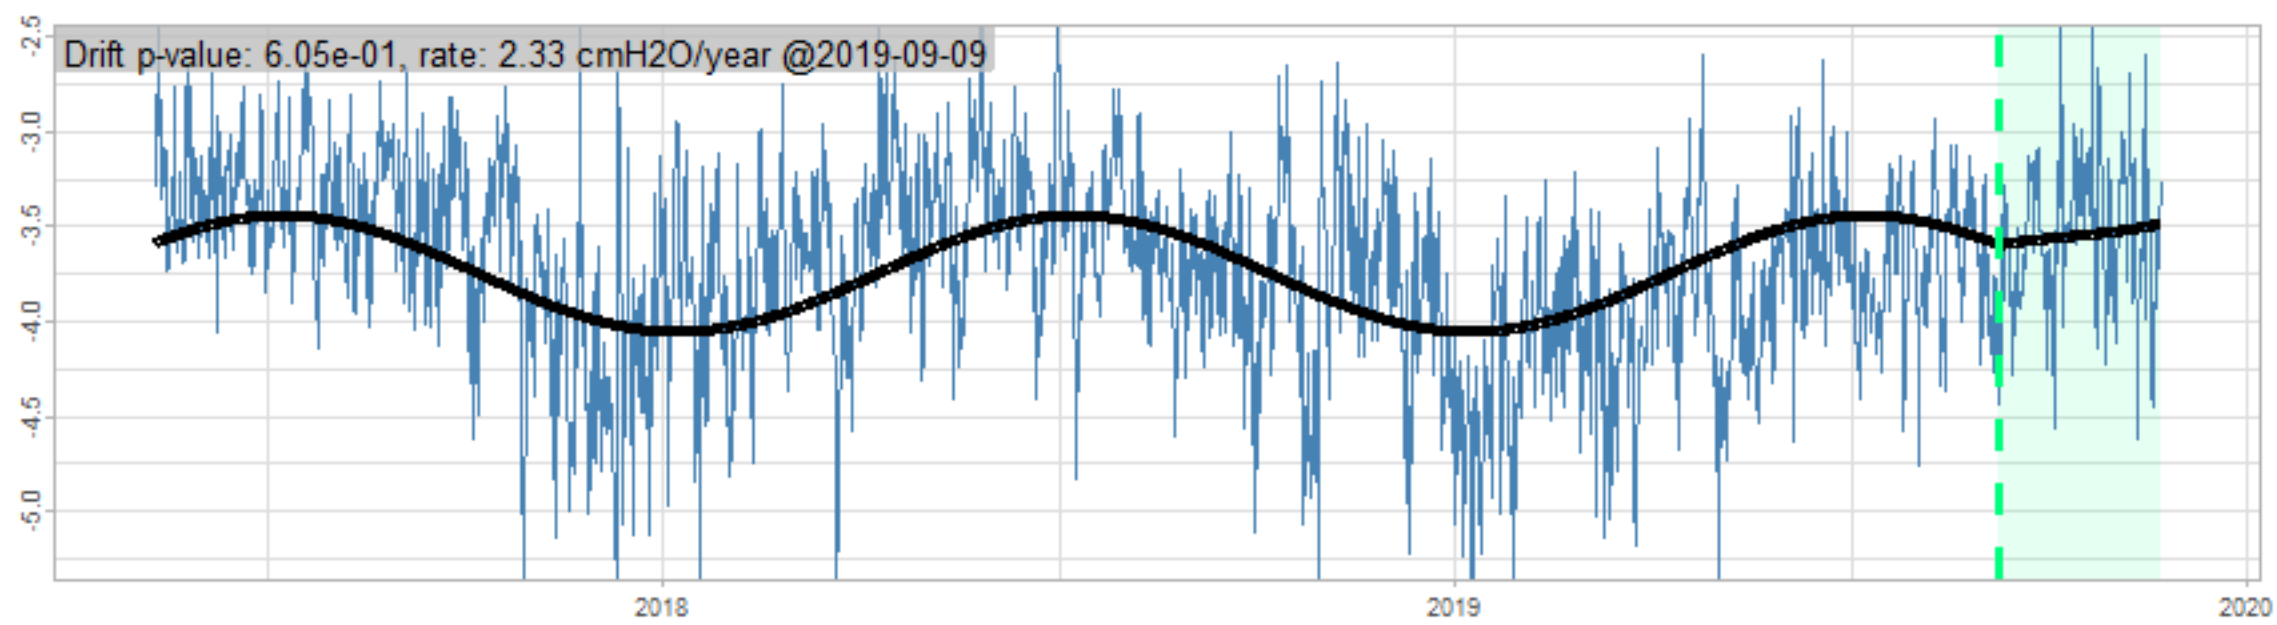

Drift p-value: 1.91e-03, rate: -3.19 cmH2O/year @2017-03-16 12:00:00

Drift p-value: 8.12e-01, rate: 103.00 cmH2O/year @2019-09-19

Drift p-value: 8.09e-01, rate: 1.77 cmH2O/year @2019-01-08 12:00:00

Drift p-value: 9.47e-01, rate: -93.94 cmH2O/year @2019-09-06 12:00:00

BAOL500X_B_0029B - v0.01

BAOL503X_B_009C1 - v0.01

BAOL517X_B_0055C - v0.01

BAOL518X_B_B2129 - v0.01

Drift p-value: 6.83e-01, rate: 0.48 cmH2O/year @2016-09-18 12:00:00

Drift p-value: $7.37e-02$, rate: -2062.73 cmH₂O/year @2020-02-03 12:00:00

Drift p-value: 7.29e-01, rate: 0.41 cmH2O/year @2016-08-30 12:00:00

Drift p-value: 6.50e-01, rate: 0.21 cmH2O/year @2016-09-23 12:00:00

Drift p-value: 7.98e-01, rate: 98.17 cmH2O/year @2019-11-01

BAOL547X_B_B2137 - v0.01

BAOL548X_B_0055B - v0.01

Drift p-value: 9.22e-01, rate: 0.67 cmH2O/year @2014-12-13

Drift p-value: 8.57e-01, rate: 164.61 cmH2O/year @2017-12-22 12:00:00

BAOL550X_B_B2136 - v0.01

BAOL551X_B_B2135 - v0.01