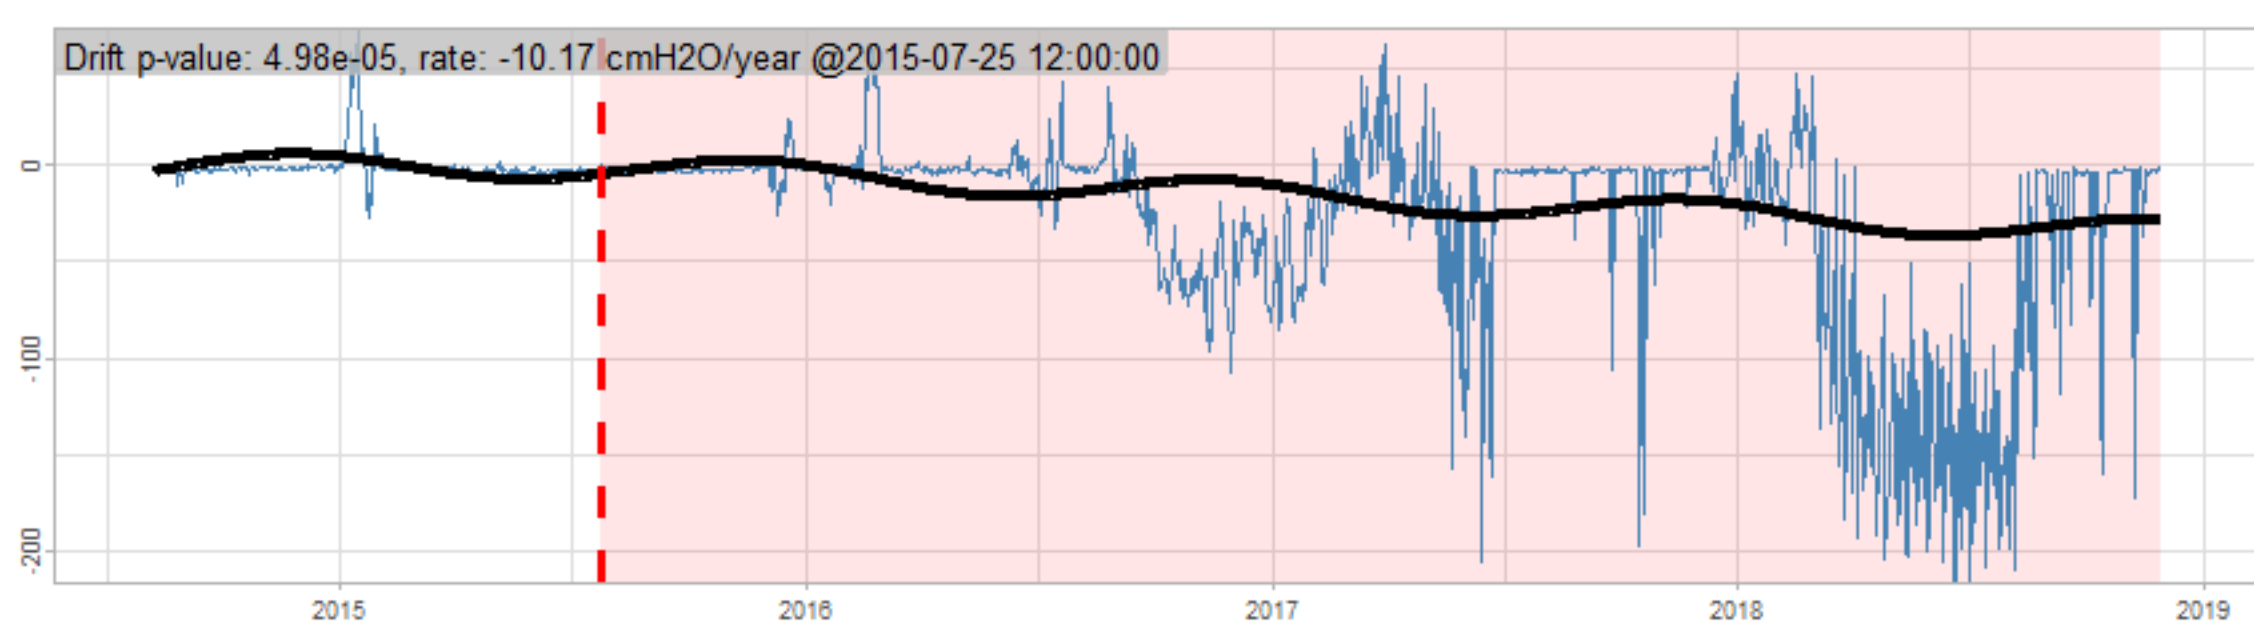

Drift p-value: 1.91e-03, rate: -3.19 cmH2O/year @2017-03-16 12:00:00

Drift p-value: 8.12e-01, rate: 103.00 cmH2O/year @2019-09-19

Drift p-value: 8.09e-01, rate: 1.77 cmH2O/year @2019-01-08 12:00:00

Drift p-value: 9.47e-01, rate: -93.94 cmH2O/year @2019-09-06 12:00:00

BAOL500X_B_0029B - v0.01

BAOL503X_B_009C1 - v0.01

BAOL517X_B_0055C - v0.01

BAOL518X_B_B2129 - v0.01

Drift p-value: 6.83e-01, rate: 0.48 cmH2O/year @2016-09-18 12:00:00

Drift p-value: $7.37e-02$, rate: -2062.73 cmH₂O/year @2020-02-03 12:00:00

Drift p-value: 7.29e-01, rate: 0.41 cmH2O/year @2016-08-30 12:00:00

Drift p-value: 6.50e-01, rate: 0.21 cmH2O/year @2016-09-23 12:00:00

Drift p-value: 7.98e-01, rate: 98.17 cmH2O/year @2019-11-01

BAOL547X_B_B2137 - v0.01

BAOL548X_B_0055B - v0.01

Drift p-value: 9.22e-01, rate: 0.67 cmH2O/year @2014-12-13

Drift p-value: 8.57e-01, rate: 164.61 cmH2O/year @2017-12-22 12:00:00

BAOL550X_B_B2136 - v0.01

BAOL551X_B_B2135 - v0.01