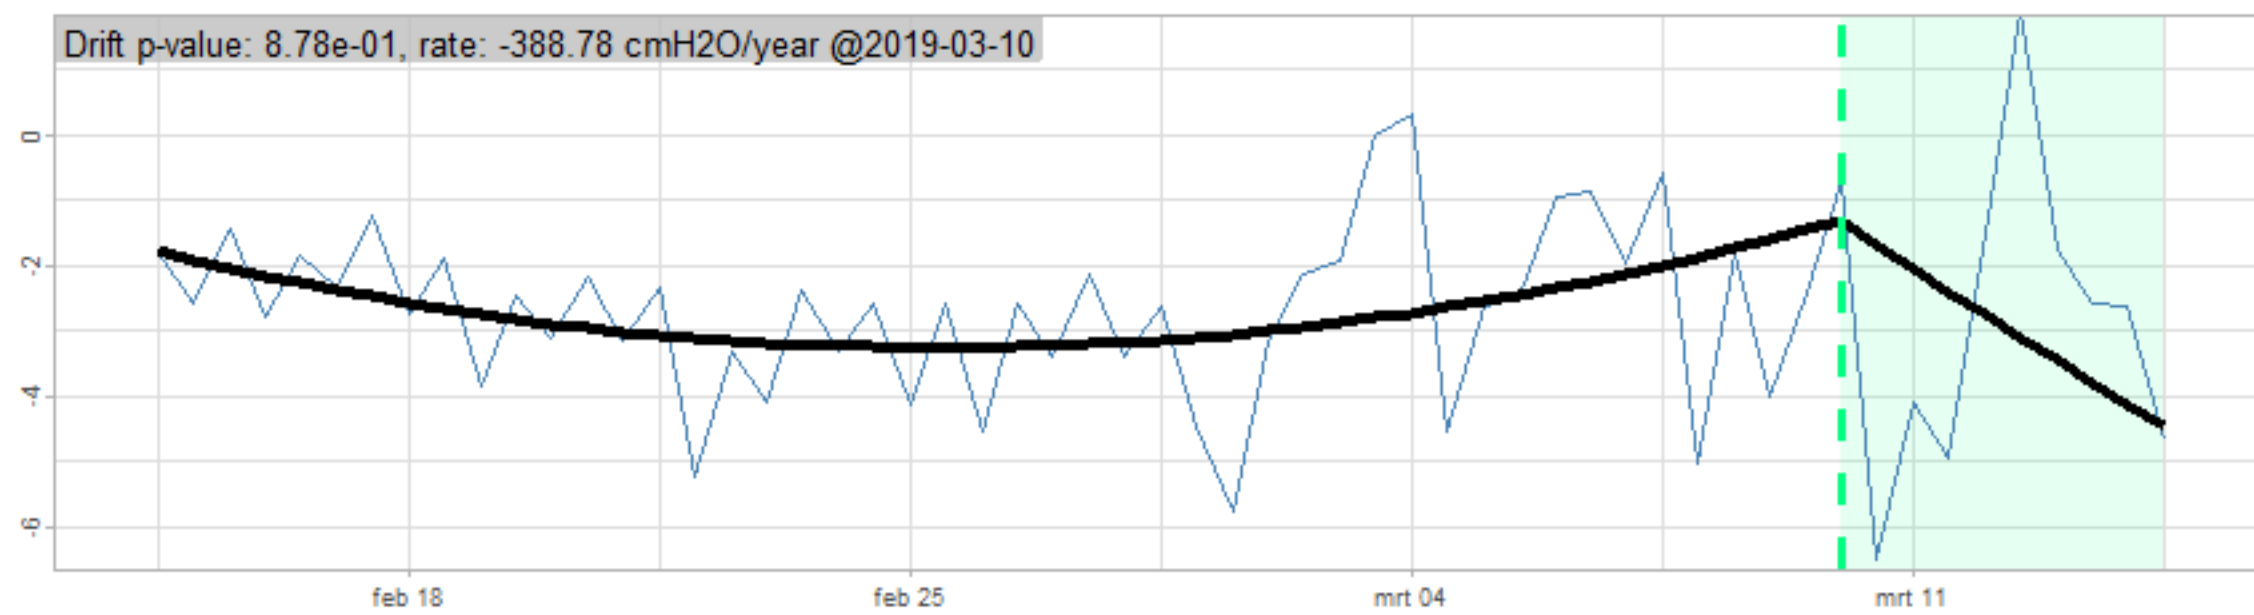

Drift p-value: 1.91e-03, rate: -3.19 cmH2O/year @2017-03-16 12:00:00

Drift p-value: 8.12e-01, rate: 103.00 cmH2O/year @2019-09-19

Drift p-value: 8.09e-01, rate: 1.77 cmH2O/year @2019-01-08 12:00:00

Drift p-value: 9.47e-01, rate: -93.94 cmH2O/year @2019-09-06 12:00:00

BAOL500X_B_0029B - v0.01

BAOL503X_B_009C1 - v0.01

BAOL517X_B_0055C - v0.01

BAOL518X_B_B2129 - v0.01

Drift p-value: 6.83e-01, rate: 0.48 cmH2O/year @2016-09-18 12:00:00

Drift p-value: $7.37e-02$, rate: -2062.73 cmH₂O/year @2020-02-03 12:00:00

Drift p-value: 7.29e-01, rate: 0.41 cmH2O/year @2016-08-30 12:00:00

Drift p-value: 6.50e-01, rate: 0.21 cmH2O/year @2016-09-23 12:00:00

Drift p-value: 7.98e-01, rate: 98.17 cmH2O/year @2019-11-01

BAOL547X_B_B2137 - v0.01

BAOL548X_B_0055B - v0.01

Drift p-value: 9.22e-01, rate: 0.67 cmH2O/year @2014-12-13

Drift p-value: 8.57e-01, rate: 164.61 cmH2O/year @2017-12-22 12:00:00

BAOL550X_B_B2136 - v0.01

BAOL551X_B_B2135 - v0.01