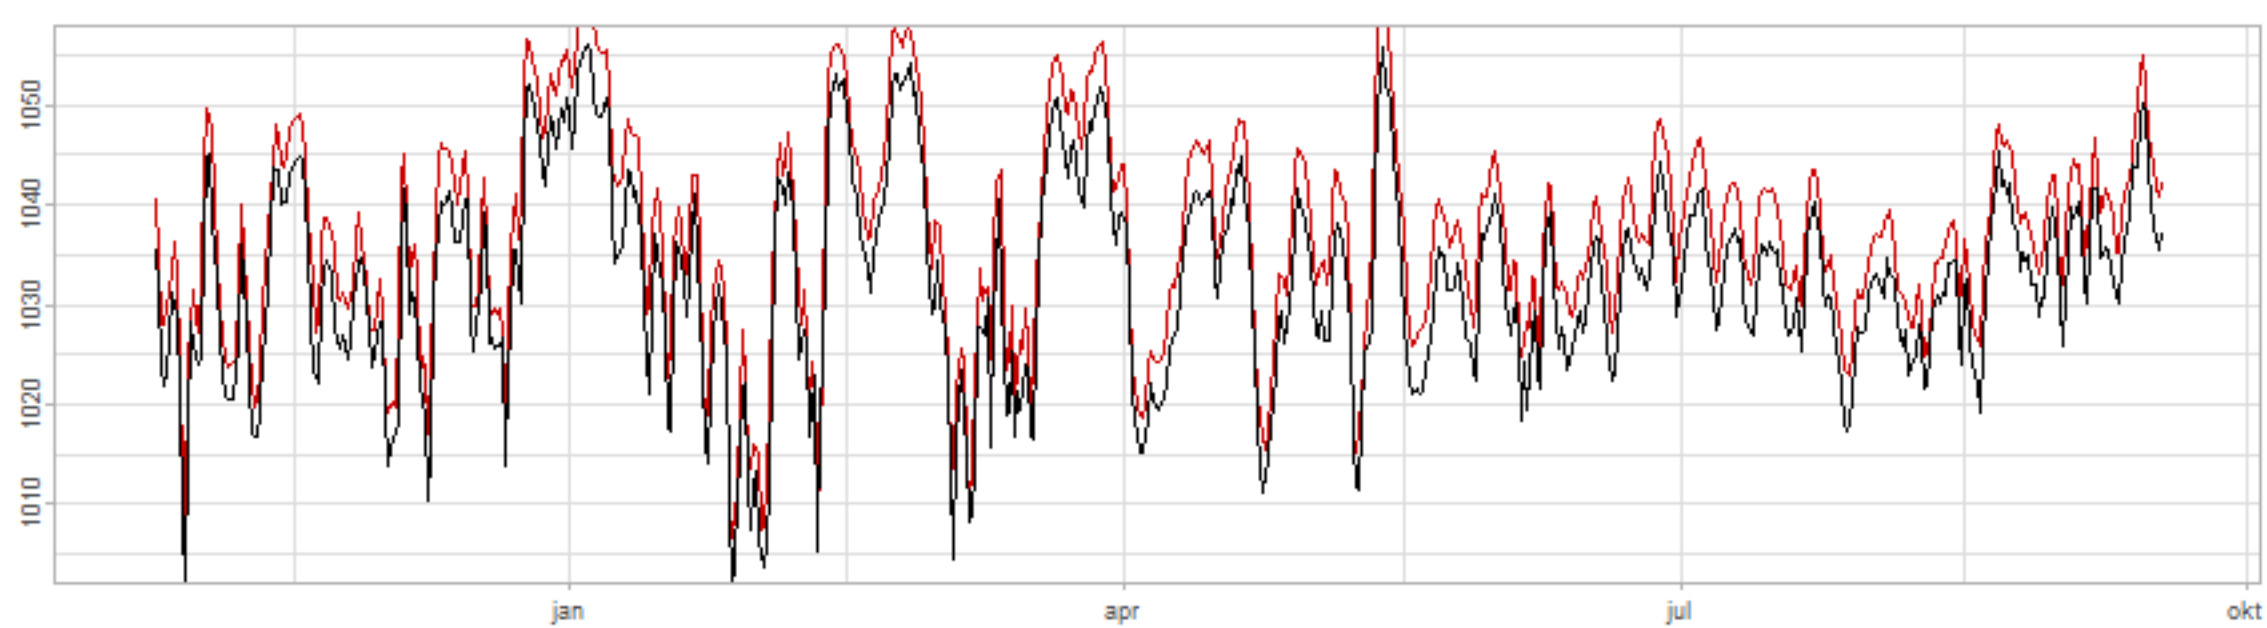

Drift p-value: 1.91e-03, rate: -3.19 cmH2O/year @2017-03-16 12:00:00

Drift p-value: 8.12e-01, rate: 103.00 cmH2O/year @2019-09-19

Drift p-value: 8.09e-01, rate: 1.77 cmH2O/year @2019-01-08 12:00:00

Drift p-value: 9.47e-01, rate: -93.94 cmH2O/year @2019-09-06 12:00:00

BAOL500X_B_0029B - v0.01

BAOL503X_B_009C1 - v0.01

BAOL517X_B_0055C - v0.01

BAOL518X_B_B2129 - v0.01

Drift p-value: 6.83e-01, rate: 0.48 cmH2O/year @2016-09-18 12:00:00

Drift p-value: $7.37e-02$, rate: -2062.73 cmH₂O/year @2020-02-03 12:00:00

Drift p-value: 7.29e-01, rate: 0.41 cmH2O/year @2016-08-30 12:00:00

Drift p-value: 6.50e-01, rate: 0.21 cmH2O/year @2016-09-23 12:00:00

Drift p-value: 7.98e-01, rate: 98.17 cmH2O/year @2019-11-01

BAOL547X_B_B2137 - v0.01