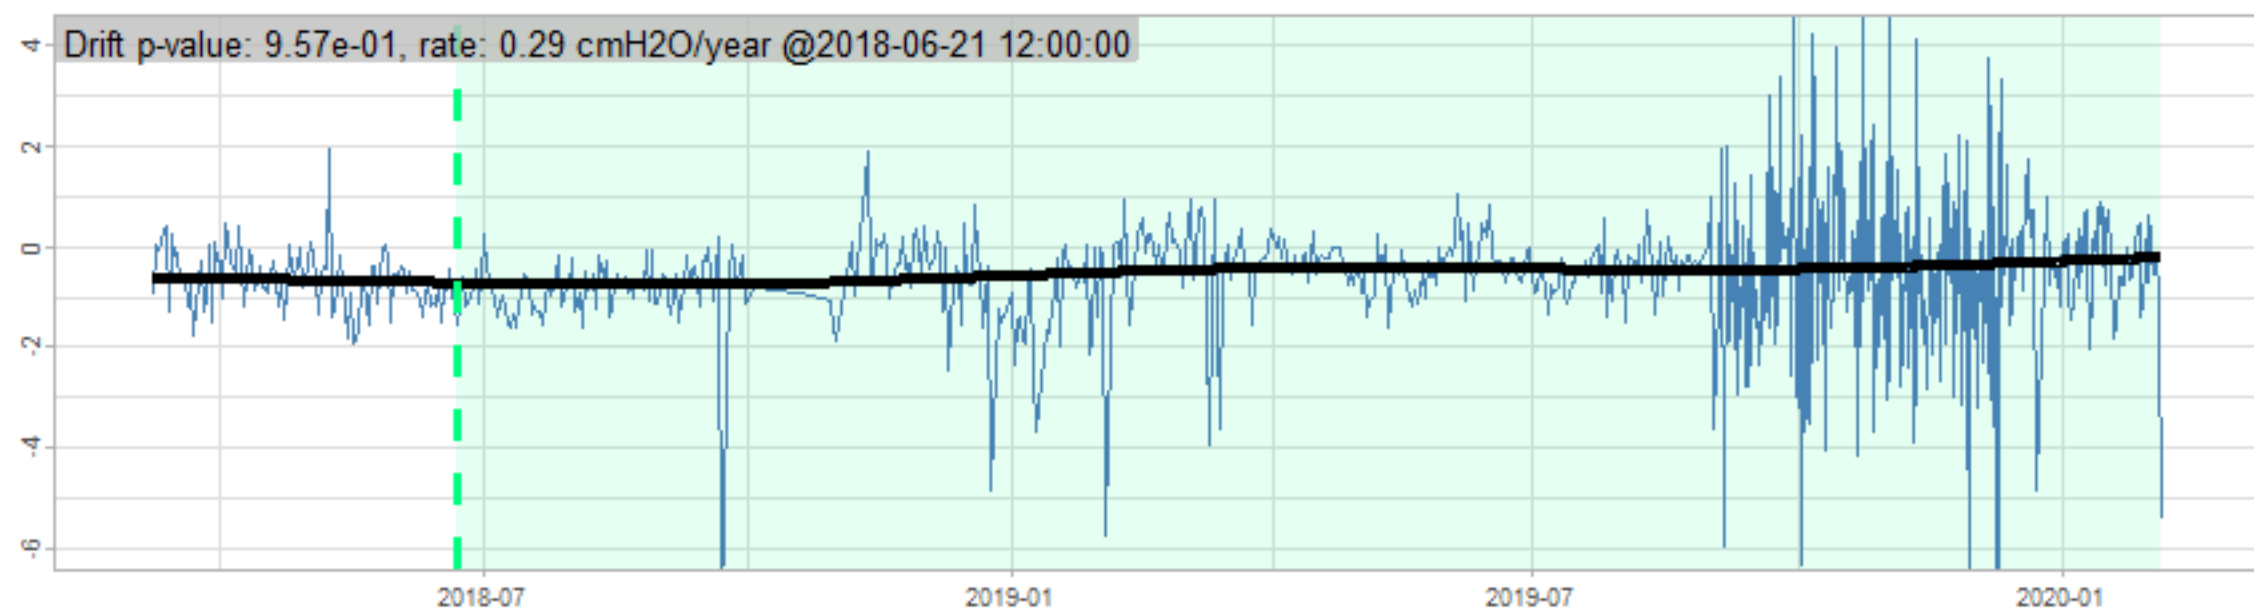

Drift p-value: 1.91e-03, rate: -3.19 cmH2O/year @2017-03-16 12:00:00

Drift p-value: 8.12e-01, rate: 103.00 cmH2O/year @2019-09-19

Drift p-value: 8.09e-01, rate: 1.77 cmH2O/year @2019-01-08 12:00:00

Drift p-value: 9.47e-01, rate: -93.94 cmH2O/year @2019-09-06 12:00:00

BAOL500X_B_0029B - v0.01

BAOL503X_B_009C1 - v0.01

BAOL517X_B_0055C - v0.01

BAOL518X_B_B2129 - v0.01

Drift p-value: 6.83e-01, rate: 0.48 cmH2O/year @2016-09-18 12:00:00

Drift p-value: $7.37e-02$, rate: -2062.73 cmH₂O/year @2020-02-03 12:00:00

Drift p-value: 7.29e-01, rate: 0.41 cmH2O/year @2016-08-30 12:00:00

Drift p-value: 6.50e-01, rate: 0.21 cmH2O/year @2016-09-23 12:00:00

Drift p-value: 7.98e-01, rate: 98.17 cmH2O/year @2019-11-01

BAOL547X_B_B2137 - v0.01

BAOL548X_B_0055B - v0.01

Drift p-value: 9.22e-01, rate: 0.67 cmH2O/year @2014-12-13

Drift p-value: 8.57e-01, rate: 164.61 cmH2O/year @2017-12-22 12:00:00

BAOL550X_B_B2136 - v0.01

BAOL551X_B_B2135 - v0.01