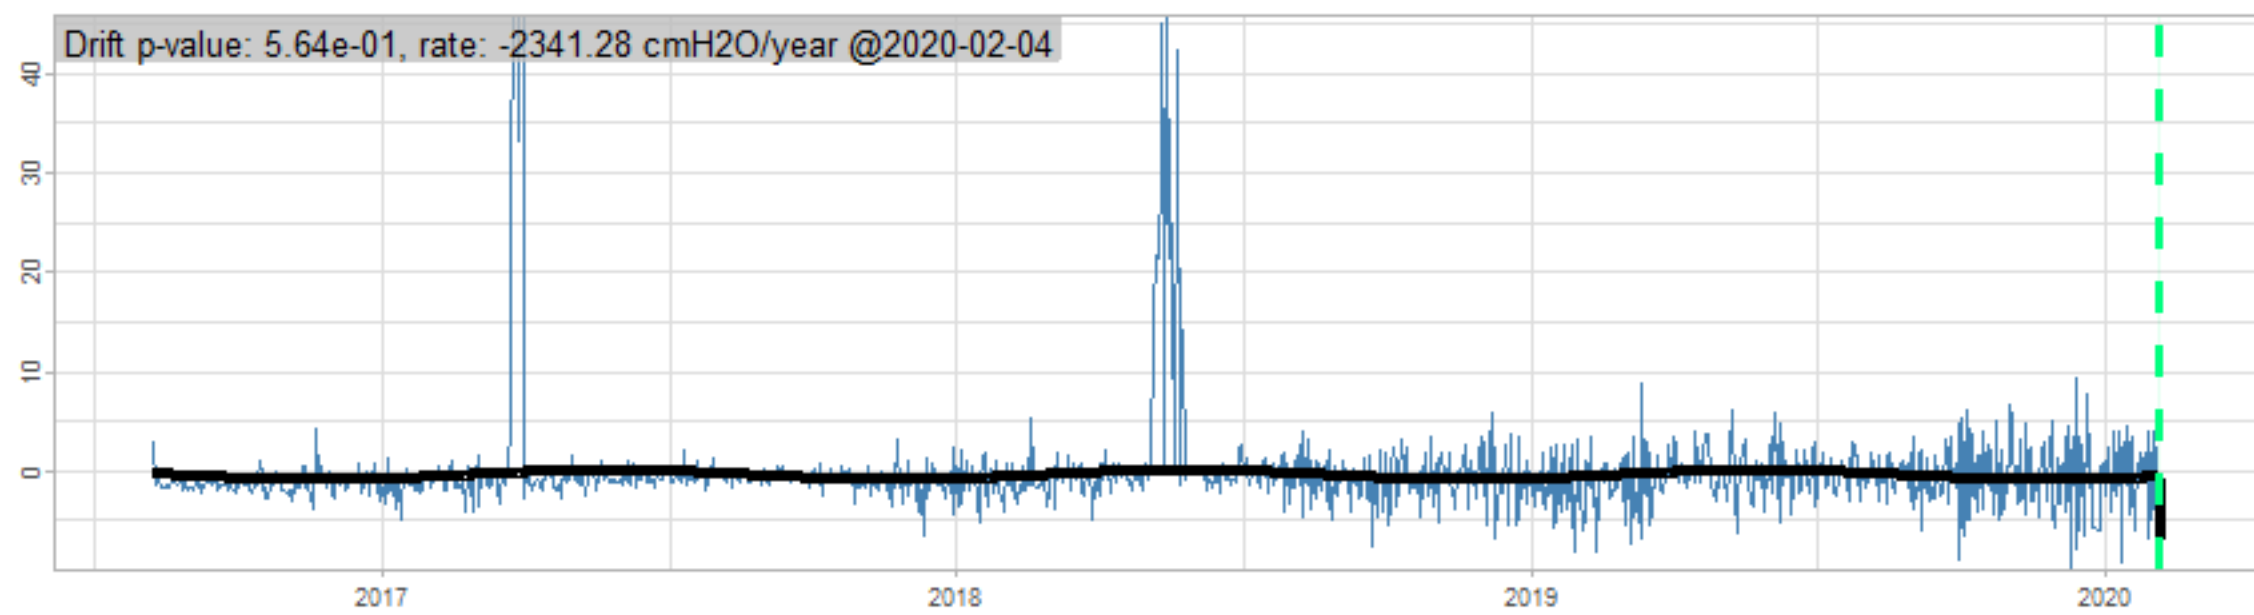

Drift p-value: 1.91e-03, rate: -3.19 cmH2O/year @2017-03-16 12:00:00

Drift p-value: 8.12e-01, rate: 103.00 cmH2O/year @2019-09-19

Drift p-value: 8.09e-01, rate: 1.77 cmH2O/year @2019-01-08 12:00:00

Drift p-value: 9.47e-01, rate: -93.94 cmH2O/year @2019-09-06 12:00:00

BAOL500X_B_0029B - v0.01

BAOL503X_B_009C1 - v0.01

BAOL517X_B_0055C - v0.01

BAOL518X_B_B2129 - v0.01

Drift p-value: 6.83e-01, rate: 0.48 cmH2O/year @2016-09-18 12:00:00

Drift p-value: $7.37e-02$, rate: -2062.73 cmH₂O/year @2020-02-03 12:00:00

Drift p-value: 7.29e-01, rate: 0.41 cmH2O/year @2016-08-30 12:00:00

Drift p-value: 6.50e-01, rate: 0.21 cmH2O/year @2016-09-23 12:00:00

Drift p-value: 7.98e-01, rate: 98.17 cmH2O/year @2019-11-01

BAOL547X_B_B2137 - v0.01

BAOL548X_B_0055B - v0.01

Drift p-value: 9.22e-01, rate: 0.67 cmH2O/year @2014-12-13

Drift p-value: 8.57e-01, rate: 164.61 cmH2O/year @2017-12-22 12:00:00

BAOL550X_B_B2136 - v0.01

BAOL551X_B_B2135 - v0.01