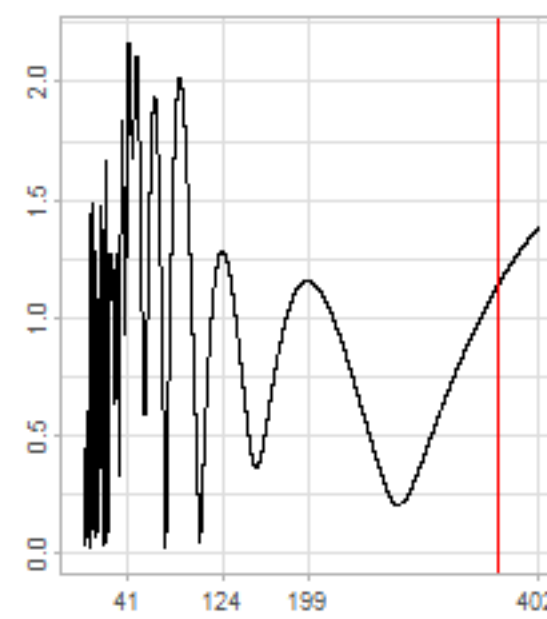

Drift p-value: 1.91e-03, rate: -3.19 cmH2O/year @2017-03-16 12:00:00

Drift p-value: 8.12e-01, rate: 103.00 cmH2O/year @2019-09-19

Drift p-value: 8.09e-01, rate: 1.77 cmH2O/year @2019-01-08 12:00:00

Drift p-value: 9.47e-01, rate: -93.94 cmH2O/year @2019-09-06 12:00:00

BAOL500X_B_0029B - v0.01

BAOL503X_B_009C1 - v0.01

BAOL517X_B_0055C - v0.01

BAOL518X_B_B2129 - v0.01

Drift p-value: 6.83e-01, rate: 0.48 cmH2O/year @2016-09-18 12:00:00

Drift p-value: $7.37e-02$, rate: -2062.73 cmH₂O/year @2020-02-03 12:00:00

Drift p-value: 7.29e-01, rate: 0.41 cmH2O/year @2016-08-30 12:00:00

Drift p-value: 6.50e-01, rate: 0.21 cmH2O/year @2016-09-23 12:00:00

Drift p-value: 7.98e-01, rate: 98.17 cmH2O/year @2019-11-01

BAOL547X_B_B2137 - v0.01

BAOL548X_B_0055B - v0.01

Drift p-value: 9.22e-01, rate: 0.67 cmH2O/year @2014-12-13

Drift p-value: 8.57e-01, rate: 164.61 cmH2O/year @2017-12-22 12:00:00

BAOL550X_B_B2136 - v0.01

BAOL551X_B_B2135 - v0.01