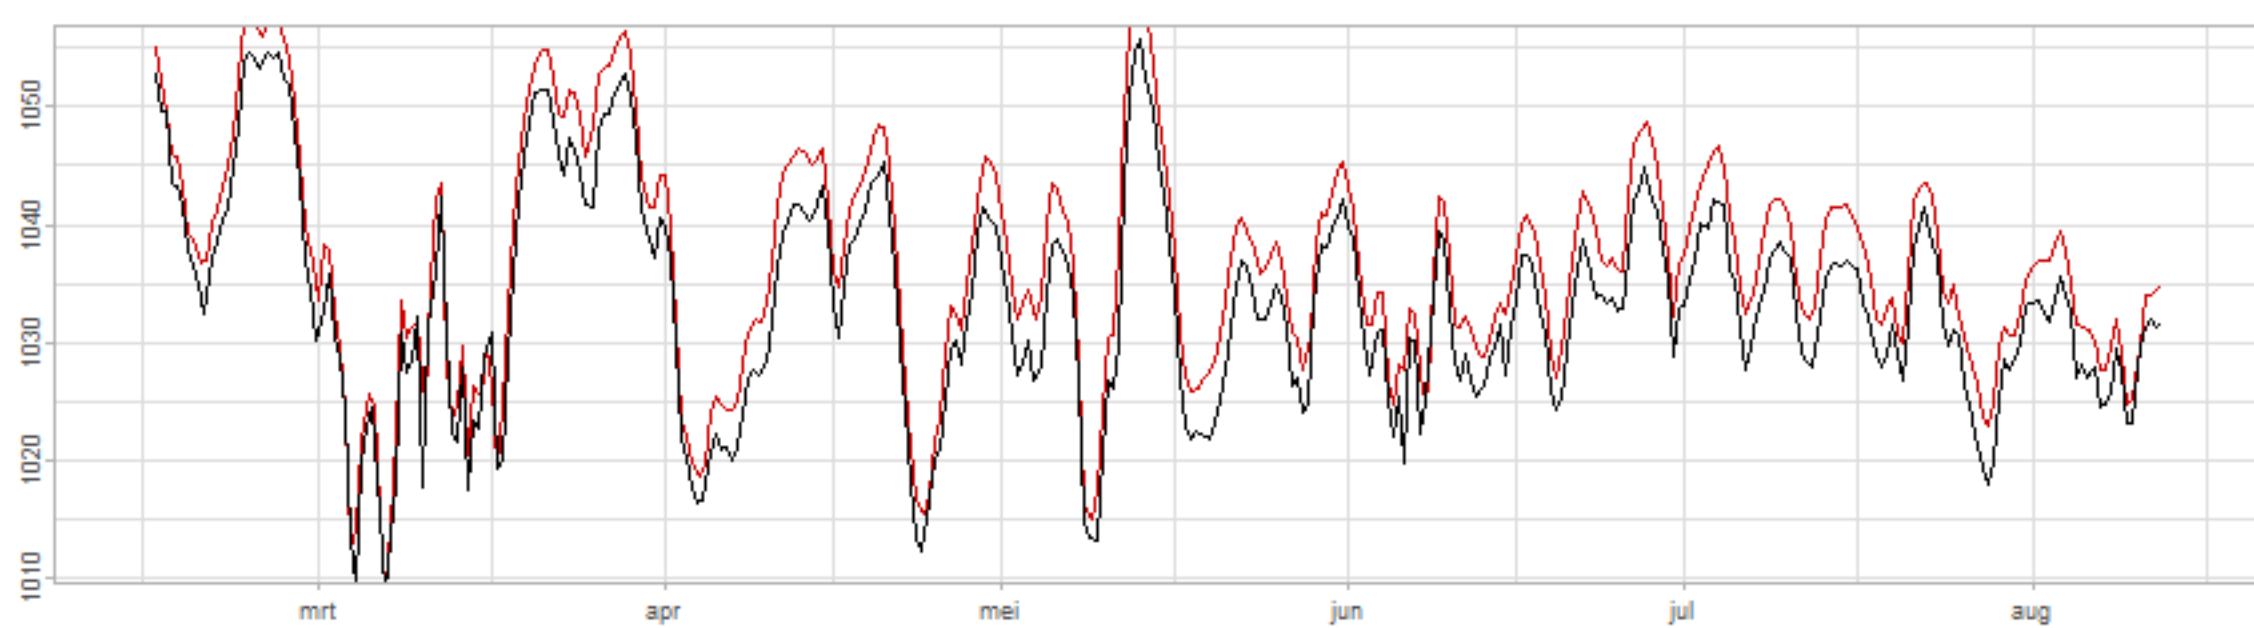

Drift p-value: 1.91e-03, rate: -3.19 cmH2O/year @2017-03-16 12:00:00

Drift p-value: 8.12e-01, rate: 103.00 cmH2O/year @2019-09-19

Drift p-value: 8.09e-01, rate: 1.77 cmH2O/year @2019-01-08 12:00:00

Drift p-value: 9.47e-01, rate: -93.94 cmH2O/year @2019-09-06 12:00:00

BAOL500X_B_0029B - v0.01

BAOL503X_B_009C1 - v0.01

BAOL517X_B_0055C - v0.01

BAOL518X_B_B2129 - v0.01

Drift p-value: 6.83e-01, rate: 0.48 cmH2O/year @2016-09-18 12:00:00

Drift p-value: $7.37e-02$, rate: -2062.73 cmH₂O/year @2020-02-03 12:00:00

Drift p-value: 7.29e-01, rate: 0.41 cmH2O/year @2016-08-30 12:00:00

Drift p-value: 6.50e-01, rate: 0.21 cmH2O/year @2016-09-23 12:00:00

Drift p-value: 7.98e-01, rate: 98.17 cmH2O/year @2019-11-01

BAOL547X_B_B2137 - v0.01

BAOL548X_B_0055B - v0.01

Drift p-value: 9.22e-01, rate: 0.67 cmH2O/year @2014-12-13

Drift p-value: 8.57e-01, rate: 164.61 cmH2O/year @2017-12-22 12:00:00

BAOL550X_B_B2136 - v0.01

BAOL551X_B_B2135 - v0.01