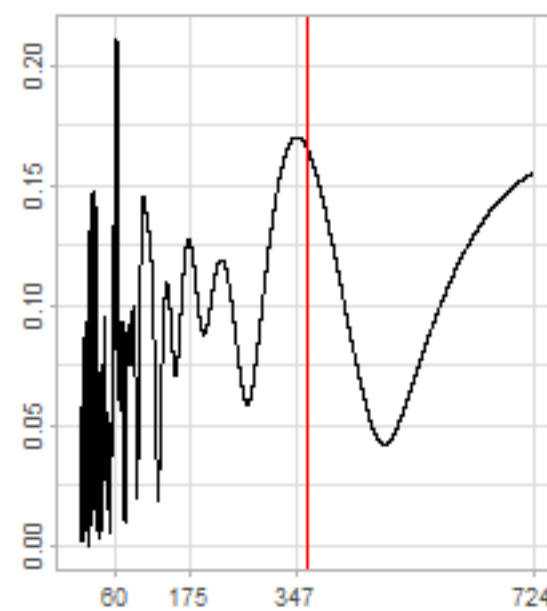

Drift p-value: 1.91e-03, rate: -3.19 cmH2O/year @2017-03-16 12:00:00

Drift p-value: 8.12e-01, rate: 103.00 cmH2O/year @2019-09-19

Drift p-value: 8.09e-01, rate: 1.77 cmH2O/year @2019-01-08 12:00:00

Drift p-value: 9.47e-01, rate: -93.94 cmH2O/year @2019-09-06 12:00:00

BAOL500X_B_0029B - v0.01

BAOL503X_B_009C1 - v0.01

BAOL517X_B_0055C - v0.01

BAOL518X_B_B2129 - v0.01

Drift p-value: 6.83e-01, rate: 0.48 cmH2O/year @2016-09-18 12:00:00

Drift p-value: $7.37e-02$, rate: -2062.73 cmH₂O/year @2020-02-03 12:00:00

Drift p-value: 7.29e-01, rate: 0.41 cmH2O/year @2016-08-30 12:00:00

Drift p-value: 6.50e-01, rate: 0.21 cmH2O/year @2016-09-23 12:00:00

Drift p-value: 7.98e-01, rate: 98.17 cmH2O/year @2019-11-01

BAOL547X_B_B2137 - v0.01

BAOL548X_B_0055B - v0.01

Drift p-value: 9.22e-01, rate: 0.67 cmH2O/year @2014-12-13

Drift p-value: 8.57e-01, rate: 164.61 cmH2O/year @2017-12-22 12:00:00

BAOL550X_B_B2136 - v0.01

BAOL551X_B_B2135 - v0.01