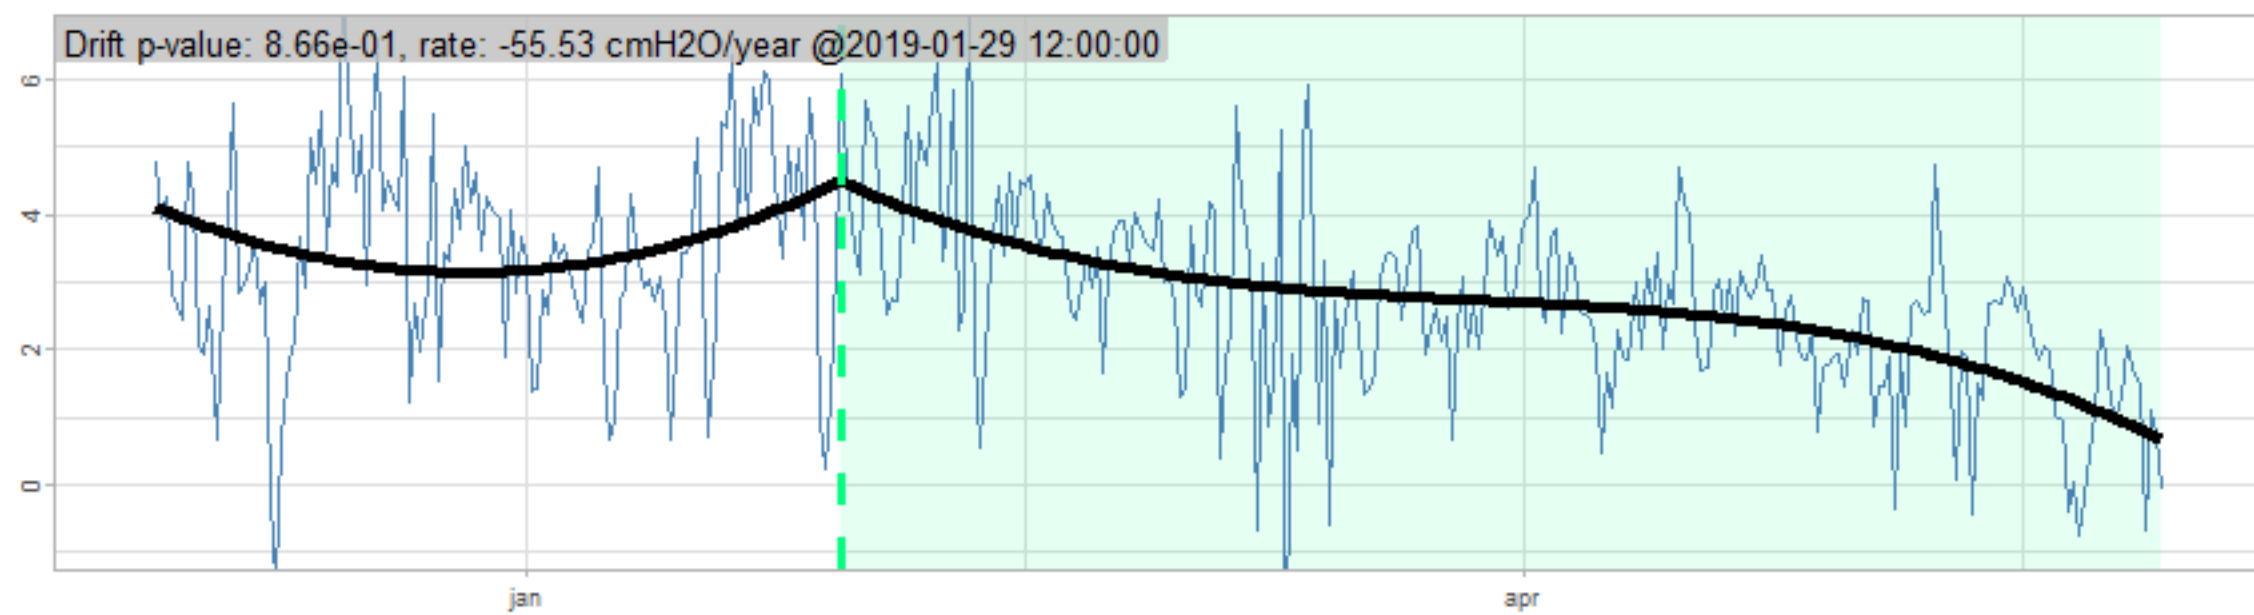

Drift p-value: 1.91e-03, rate: -3.19 cmH2O/year @2017-03-16 12:00:00

Drift p-value: 8.12e-01, rate: 103.00 cmH2O/year @2019-09-19

Drift p-value: 8.09e-01, rate: 1.77 cmH2O/year @2019-01-08 12:00:00

Drift p-value: 9.47e-01, rate: -93.94 cmH2O/year @2019-09-06 12:00:00

BAOL500X_B_0029B - v0.01

BAOL503X_B_009C1 - v0.01

BAOL517X_B_0055C - v0.01

BAOL518X_B_B2129 - v0.01

Drift p-value: 6.83e-01, rate: 0.48 cmH2O/year @2016-09-18 12:00:00

Drift p-value: $7.37e-02$, rate: -2062.73 cmH₂O/year @2020-02-03 12:00:00

Drift p-value: 7.29e-01, rate: 0.41 cmH2O/year @2016-08-30 12:00:00

Drift p-value: 6.50e-01, rate: 0.21 cmH2O/year @2016-09-23 12:00:00

Drift p-value: 7.98e-01, rate: 98.17 cmH2O/year @2019-11-01

BAOL547X_B_B2137 - v0.01

BAOL548X_B_0055B - v0.01

Drift p-value: 9.22e-01, rate: 0.67 cmH2O/year @2014-12-13

Drift p-value: 8.57e-01, rate: 164.61 cmH2O/year @2017-12-22 12:00:00

BAOL550X_B_B2136 - v0.01

BAOL551X_B_B2135 - v0.01