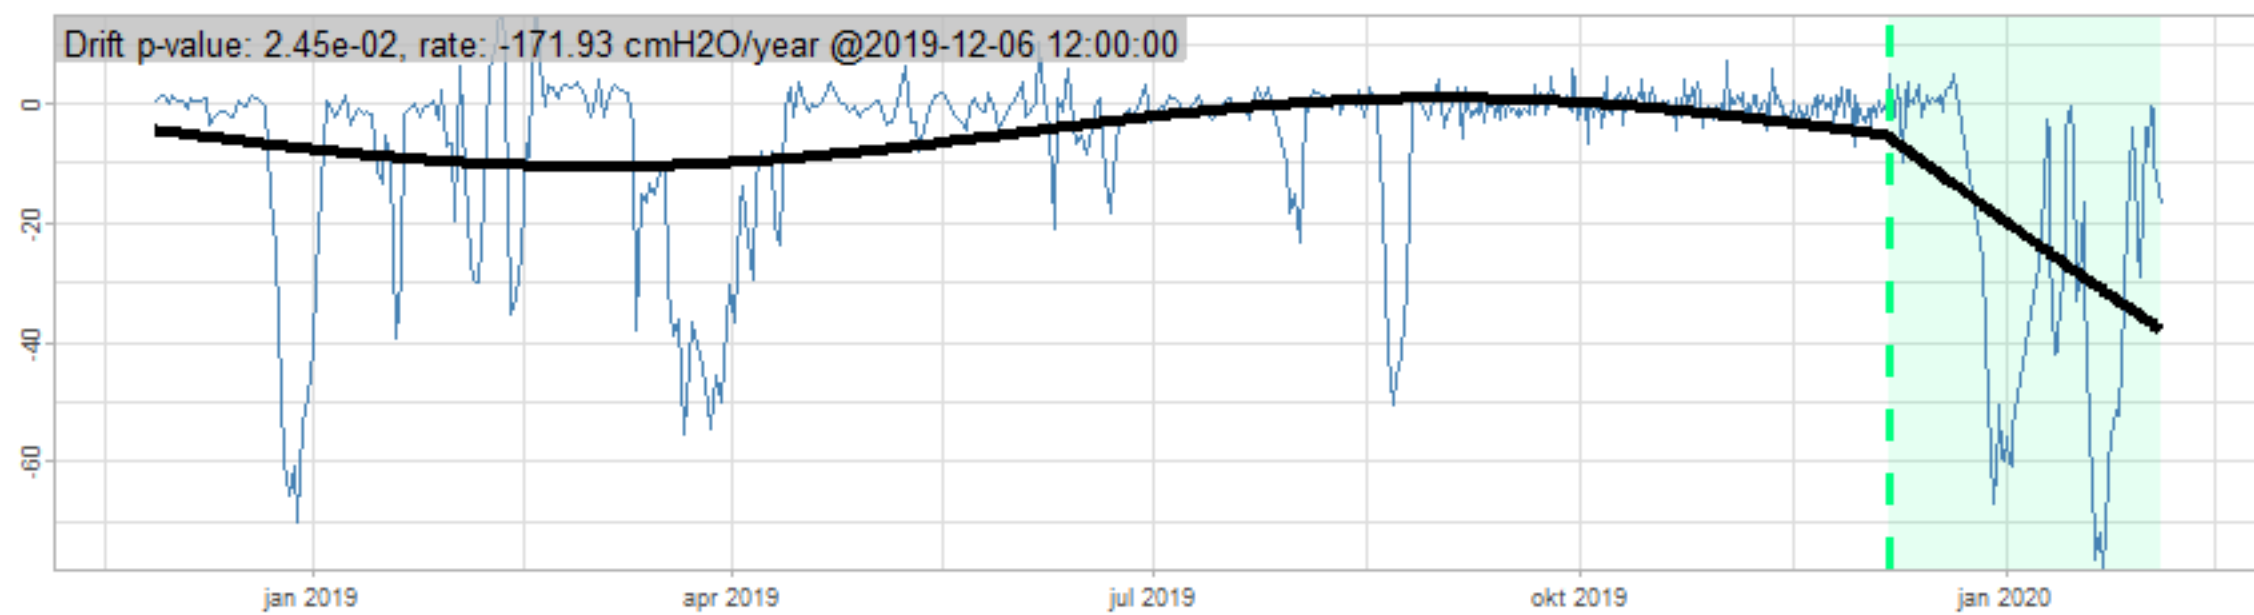

Drift p-value: 1.91e-03, rate: -3.19 cmH2O/year @2017-03-16 12:00:00

Drift p-value: 8.12e-01, rate: 103.00 cmH2O/year @2019-09-19

Drift p-value: 8.09e-01, rate: 1.77 cmH2O/year @2019-01-08 12:00:00

Drift p-value: 9.47e-01, rate: -93.94 cmH2O/year @2019-09-06 12:00:00

BAOL500X_B_0029B - v0.01

BAOL503X_B_009C1 - v0.01

BAOL517X_B_0055C - v0.01

BAOL518X_B_B2129 - v0.01

Drift p-value: 6.83e-01, rate: 0.48 cmH2O/year @2016-09-18 12:00:00

Drift p-value: $7.37e-02$, rate: -2062.73 cmH₂O/year @2020-02-03 12:00:00

Drift p-value: 7.29e-01, rate: 0.41 cmH2O/year @2016-08-30 12:00:00

Drift p-value: 6.50e-01, rate: 0.21 cmH2O/year @2016-09-23 12:00:00

Drift p-value: 7.98e-01, rate: 98.17 cmH2O/year @2019-11-01

BAOL547X_B_B2137 - v0.01

BAOL548X_B_0055B - v0.01

Drift p-value: 9.22e-01, rate: 0.67 cmH2O/year @2014-12-13

Drift p-value: 8.57e-01, rate: 164.61 cmH2O/year @2017-12-22 12:00:00

BAOL550X_B_B2136 - v0.01

BAOL551X_B_B2135 - v0.01