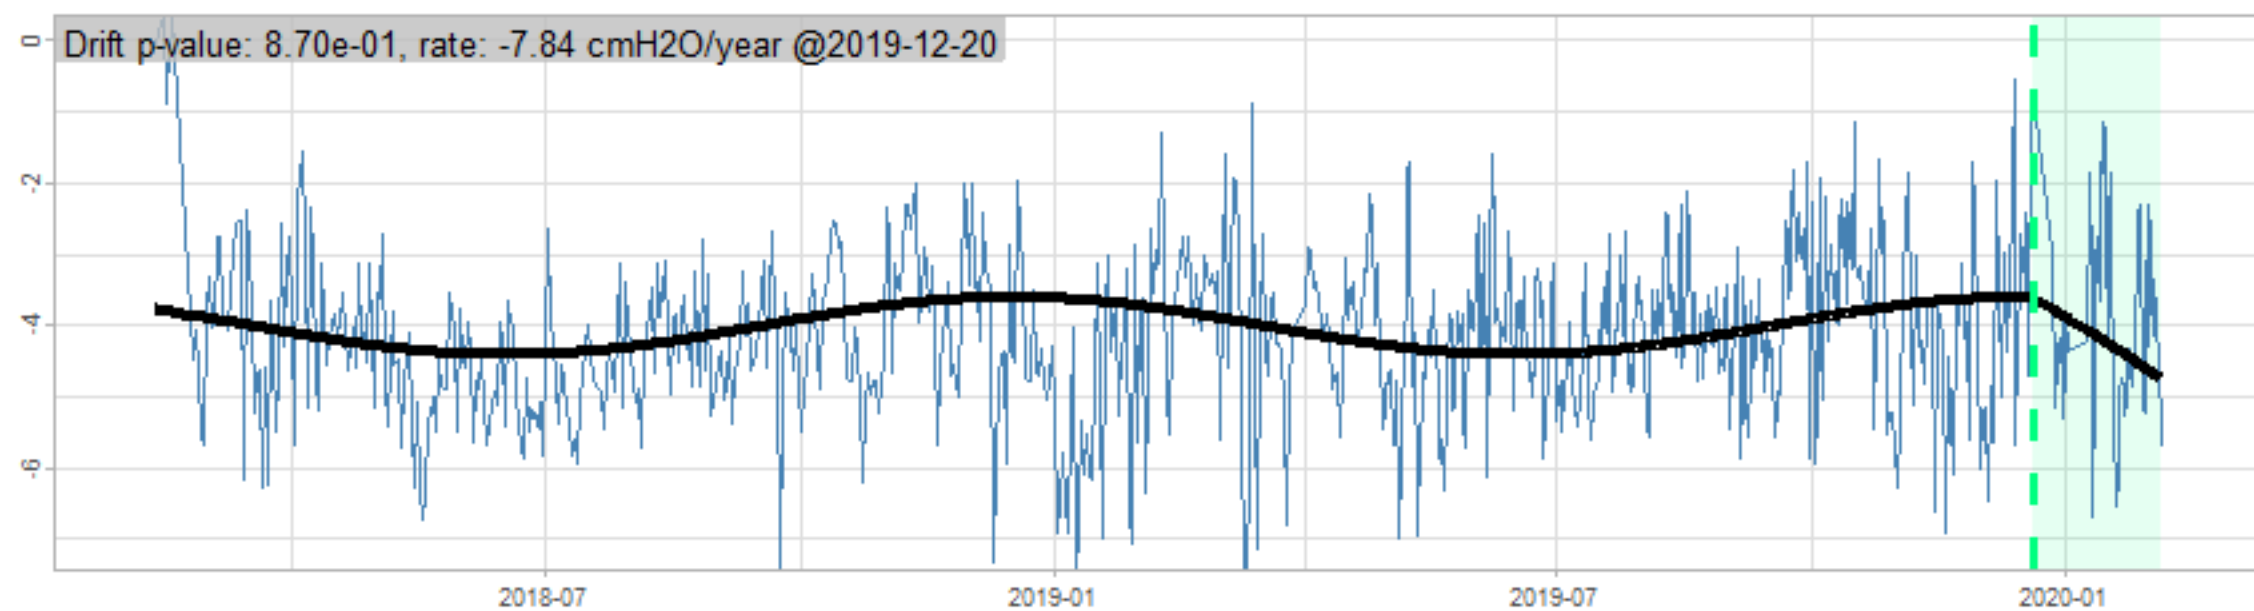

Drift p-value: 1.91e-03, rate: -3.19 cmH2O/year @2017-03-16 12:00:00

Drift p-value: 8.12e-01, rate: 103.00 cmH2O/year @2019-09-19

Drift p-value: 8.09e-01, rate: 1.77 cmH2O/year @2019-01-08 12:00:00

Drift p-value: 9.47e-01, rate: -93.94 cmH2O/year @2019-09-06 12:00:00

BAOL500X_B_0029B - v0.01

BAOL503X_B_009C1 - v0.01

BAOL517X_B_0055C - v0.01

BAOL518X_B_B2129 - v0.01

Drift p-value: 6.83e-01, rate: 0.48 cmH2O/year @2016-09-18 12:00:00

Drift p-value: $7.37e-02$, rate: -2062.73 cmH₂O/year @2020-02-03 12:00:00

Drift p-value: 7.29e-01, rate: 0.41 cmH2O/year @2016-08-30 12:00:00

Drift p-value: 6.50e-01, rate: 0.21 cmH2O/year @2016-09-23 12:00:00

Drift p-value: 7.98e-01, rate: 98.17 cmH2O/year @2019-11-01

BAOL547X_B_B2137 - v0.01

BAOL548X_B_0055B - v0.01

Drift p-value: 9.22e-01, rate: 0.67 cmH2O/year @2014-12-13

Drift p-value: 8.57e-01, rate: 164.61 cmH2O/year @2017-12-22 12:00:00

BAOL550X_B_B2136 - v0.01

BAOL551X_B_B2135 - v0.01