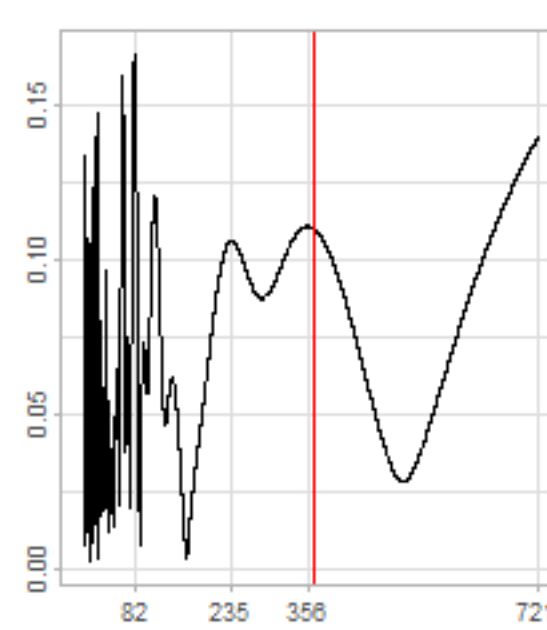

Drift p-value: 1.91e-03, rate: -3.19 cmH2O/year @2017-03-16 12:00:00

Drift p-value: 8.12e-01, rate: 103.00 cmH2O/year @2019-09-19

Drift p-value: 8.09e-01, rate: 1.77 cmH2O/year @2019-01-08 12:00:00

Drift p-value: 9.47e-01, rate: -93.94 cmH2O/year @2019-09-06 12:00:00

BAOL500X_B_0029B - v0.01

BAOL503X_B_009C1 - v0.01

BAOL517X_B_0055C - v0.01

BAOL518X_B_B2129 - v0.01

Drift p-value: 6.83e-01, rate: 0.48 cmH2O/year @2016-09-18 12:00:00

Drift p-value: $7.37e-02$, rate: -2062.73 cmH₂O/year @2020-02-03 12:00:00

Drift p-value: 7.29e-01, rate: 0.41 cmH2O/year @2016-08-30 12:00:00

Drift p-value: 6.50e-01, rate: 0.21 cmH2O/year @2016-09-23 12:00:00

Drift p-value: 7.98e-01, rate: 98.17 cmH2O/year @2019-11-01

BAOL547X_B_B2137 - v0.01

BAOL548X_B_0055B - v0.01

Drift p-value: 9.22e-01, rate: 0.67 cmH2O/year @2014-12-13

Drift p-value: 8.57e-01, rate: 164.61 cmH2O/year @2017-12-22 12:00:00

BAOL550X_B_B2136 - v0.01

BAOL551X_B_B2135 - v0.01