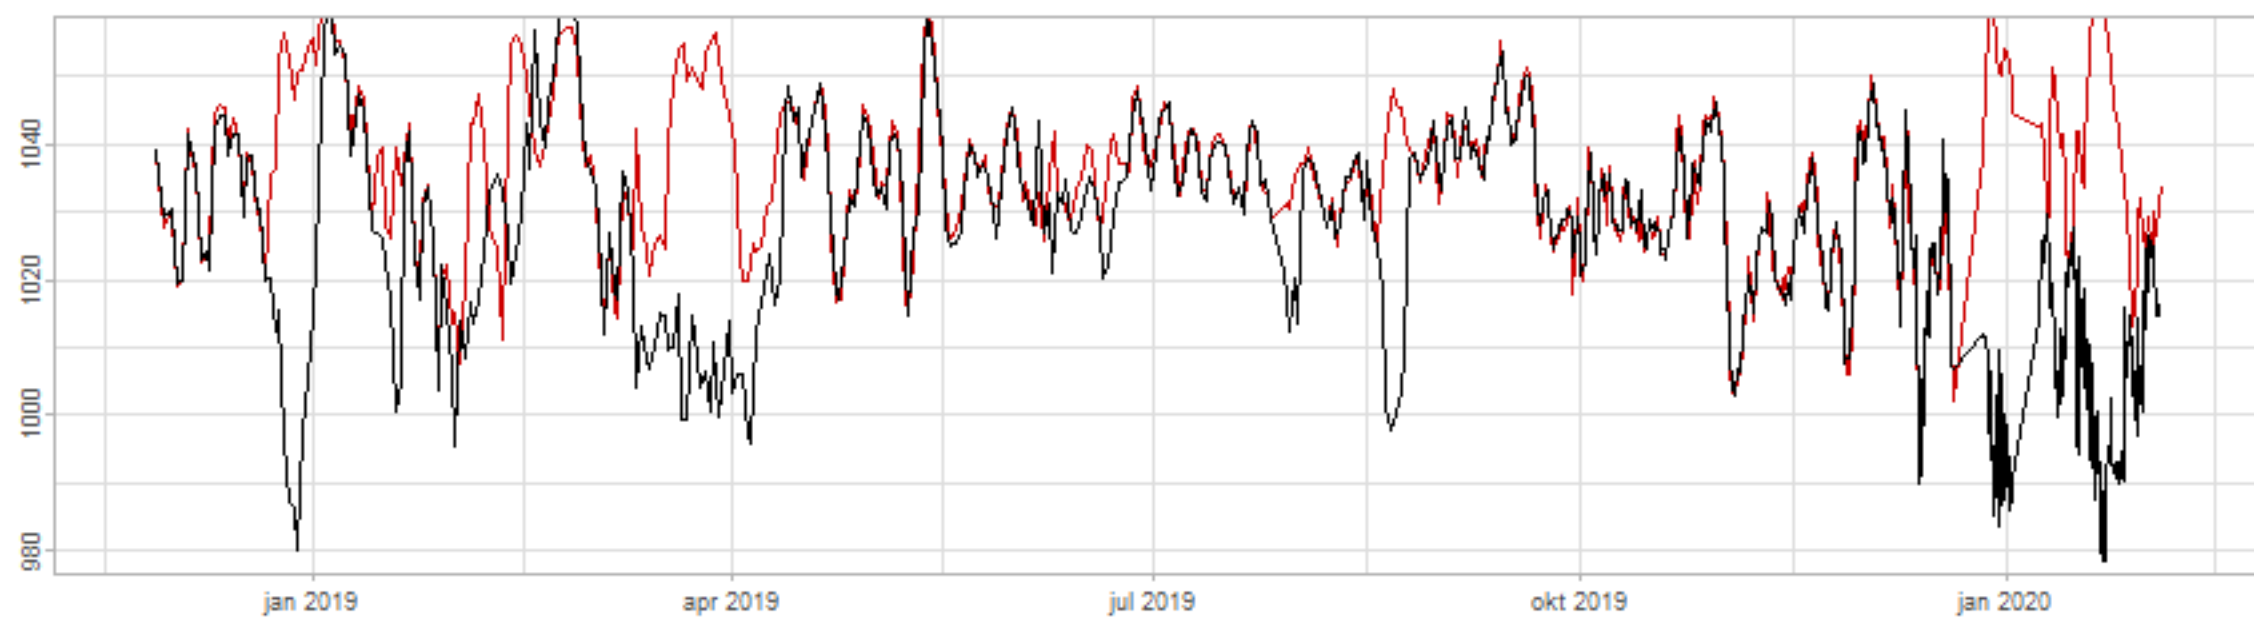

Drift p-value: 1.91e-03, rate: -3.19 cmH2O/year @2017-03-16 12:00:00

Drift p-value: 8.12e-01, rate: 103.00 cmH2O/year @2019-09-19

Drift p-value: 8.09e-01, rate: 1.77 cmH2O/year @2019-01-08 12:00:00

Drift p-value: 9.47e-01, rate: -93.94 cmH2O/year @2019-09-06 12:00:00

BAOL500X_B_0029B - v0.01

BAOL503X_B_009C1 - v0.01

BAOL517X_B_0055C - v0.01

BAOL518X_B_B2129 - v0.01

Drift p-value: 6.83e-01, rate: 0.48 cmH2O/year @2016-09-18 12:00:00

Drift p-value: $7.37e-02$, rate: -2062.73 cmH₂O/year @2020-02-03 12:00:00

Drift p-value: 7.29e-01, rate: 0.41 cmH2O/year @2016-08-30 12:00:00

Drift p-value: 6.50e-01, rate: 0.21 cmH2O/year @2016-09-23 12:00:00

Drift p-value: 7.98e-01, rate: 98.17 cmH2O/year @2019-11-01

BAOL547X_B_B2137 - v0.01

BAOL548X_B_0055B - v0.01

Drift p-value: 9.22e-01, rate: 0.67 cmH2O/year @2014-12-13

Drift p-value: 8.57e-01, rate: 164.61 cmH2O/year @2017-12-22 12:00:00

BAOL550X_B_B2136 - v0.01

BAOL551X_B_B2135 - v0.01