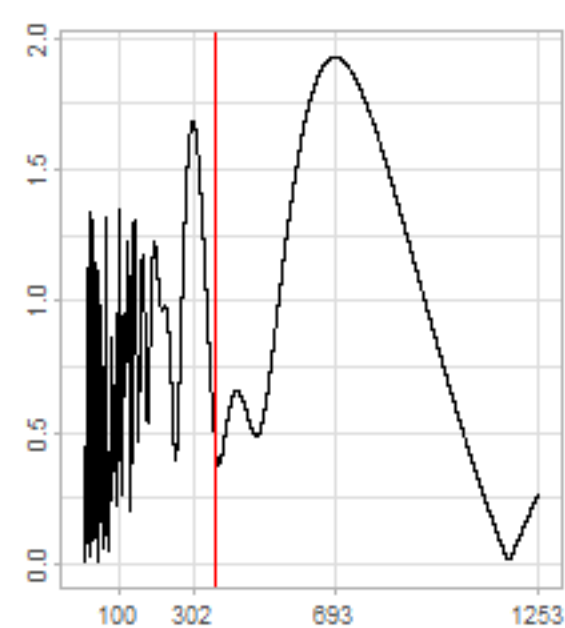

Drift p-value: 1.91e-03, rate: -3.19 cmH2O/year @2017-03-16 12:00:00

Drift p-value: 8.12e-01, rate: 103.00 cmH2O/year @2019-09-19

Drift p-value: 8.09e-01, rate: 1.77 cmH2O/year @2019-01-08 12:00:00

Drift p-value: 9.47e-01, rate: -93.94 cmH2O/year @2019-09-06 12:00:00

BAOL500X_B_0029B - v0.01

BAOL503X_B_009C1 - v0.01

BAOL517X_B_0055C - v0.01

BAOL518X_B_B2129 - v0.01

Drift p-value: 6.83e-01, rate: 0.48 cmH2O/year @2016-09-18 12:00:00

Drift p-value: $7.37e-02$, rate: -2062.73 cmH₂O/year @2020-02-03 12:00:00

Drift p-value: 7.29e-01, rate: 0.41 cmH2O/year @2016-08-30 12:00:00

Drift p-value: 6.50e-01, rate: 0.21 cmH2O/year @2016-09-23 12:00:00

Drift p-value: 7.98e-01, rate: 98.17 cmH2O/year @2019-11-01

BAOL547X_B_B2137 - v0.01

BAOL548X_B_0055B - v0.01

Drift p-value: 9.22e-01, rate: 0.67 cmH2O/year @2014-12-13

Drift p-value: 8.57e-01, rate: 164.61 cmH2O/year @2017-12-22 12:00:00

BAOL550X_B_B2136 - v0.01

BAOL551X_B_B2135 - v0.01