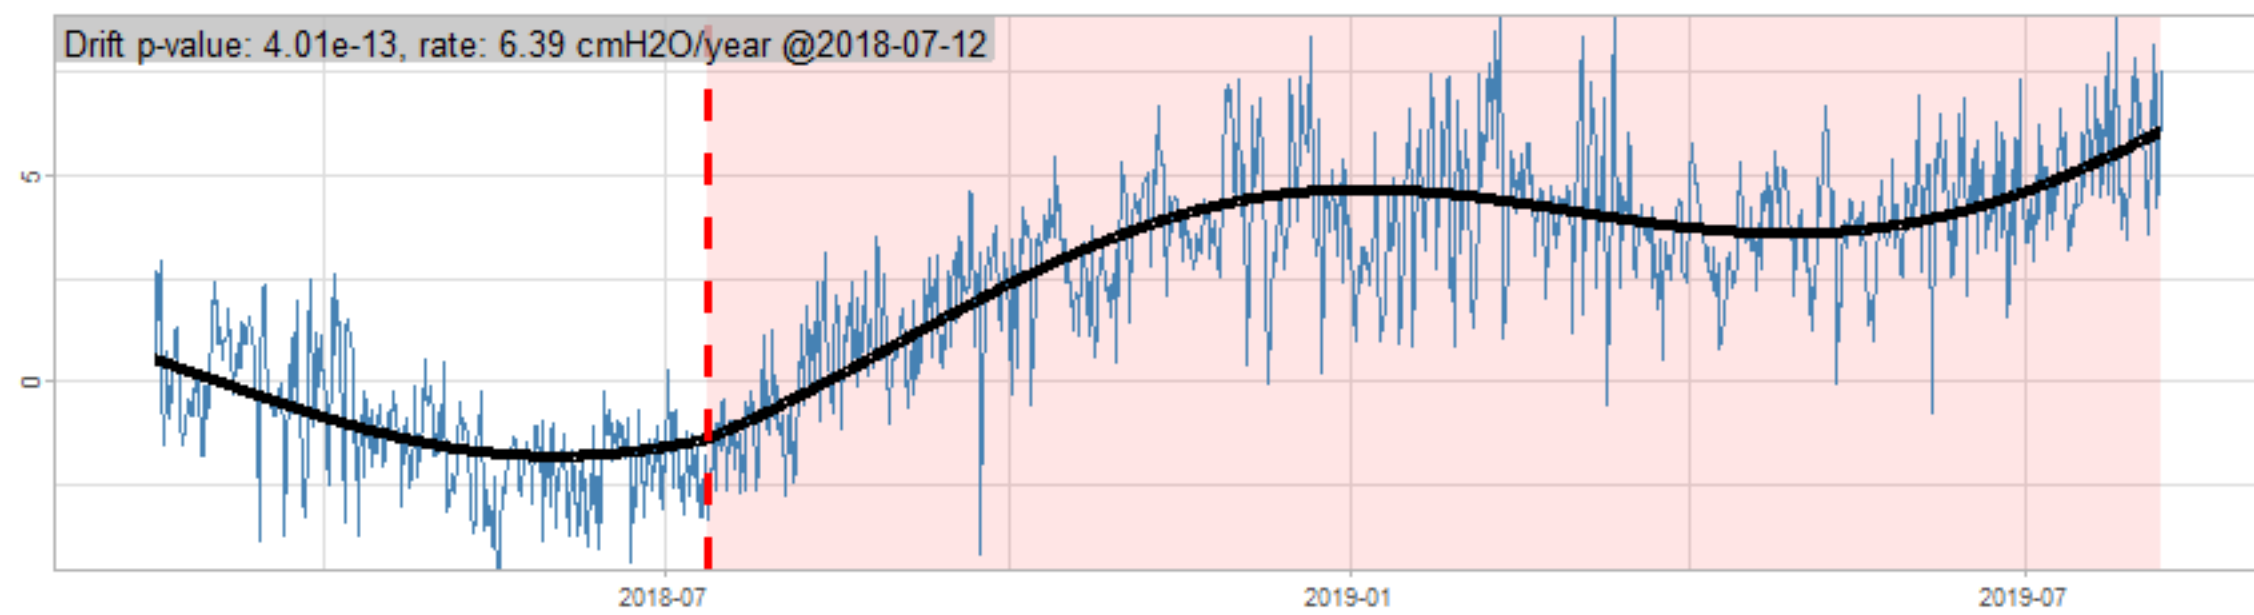

Drift p-value: 1.91e-03, rate: -3.19 cmH2O/year @2017-03-16 12:00:00

Drift p-value: 8.12e-01, rate: 103.00 cmH2O/year @2019-09-19

Drift p-value: 8.09e-01, rate: 1.77 cmH2O/year @2019-01-08 12:00:00

Drift p-value: 9.47e-01, rate: -93.94 cmH2O/year @2019-09-06 12:00:00

BAOL500X_B_0029B - v0.01

BAOL503X_B_009C1 - v0.01

BAOL517X_B_0055C - v0.01

BAOL518X_B_B2129 - v0.01

Drift p-value: 6.83e-01, rate: 0.48 cmH2O/year @2016-09-18 12:00:00

Drift p-value: $7.37e-02$, rate: -2062.73 cmH₂O/year @2020-02-03 12:00:00

Drift p-value: 7.29e-01, rate: 0.41 cmH2O/year @2016-08-30 12:00:00

Drift p-value: 6.50e-01, rate: 0.21 cmH2O/year @2016-09-23 12:00:00

Drift p-value: 7.98e-01, rate: 98.17 cmH2O/year @2019-11-01

BAOL547X_B_B2137 - v0.01

BAOL548X_B_0055B - v0.01

Drift p-value: 9.22e-01, rate: 0.67 cmH2O/year @2014-12-13

Drift p-value: 8.57e-01, rate: 164.61 cmH2O/year @2017-12-22 12:00:00

BAOL550X_B_B2136 - v0.01

BAOL551X_B_B2135 - v0.01