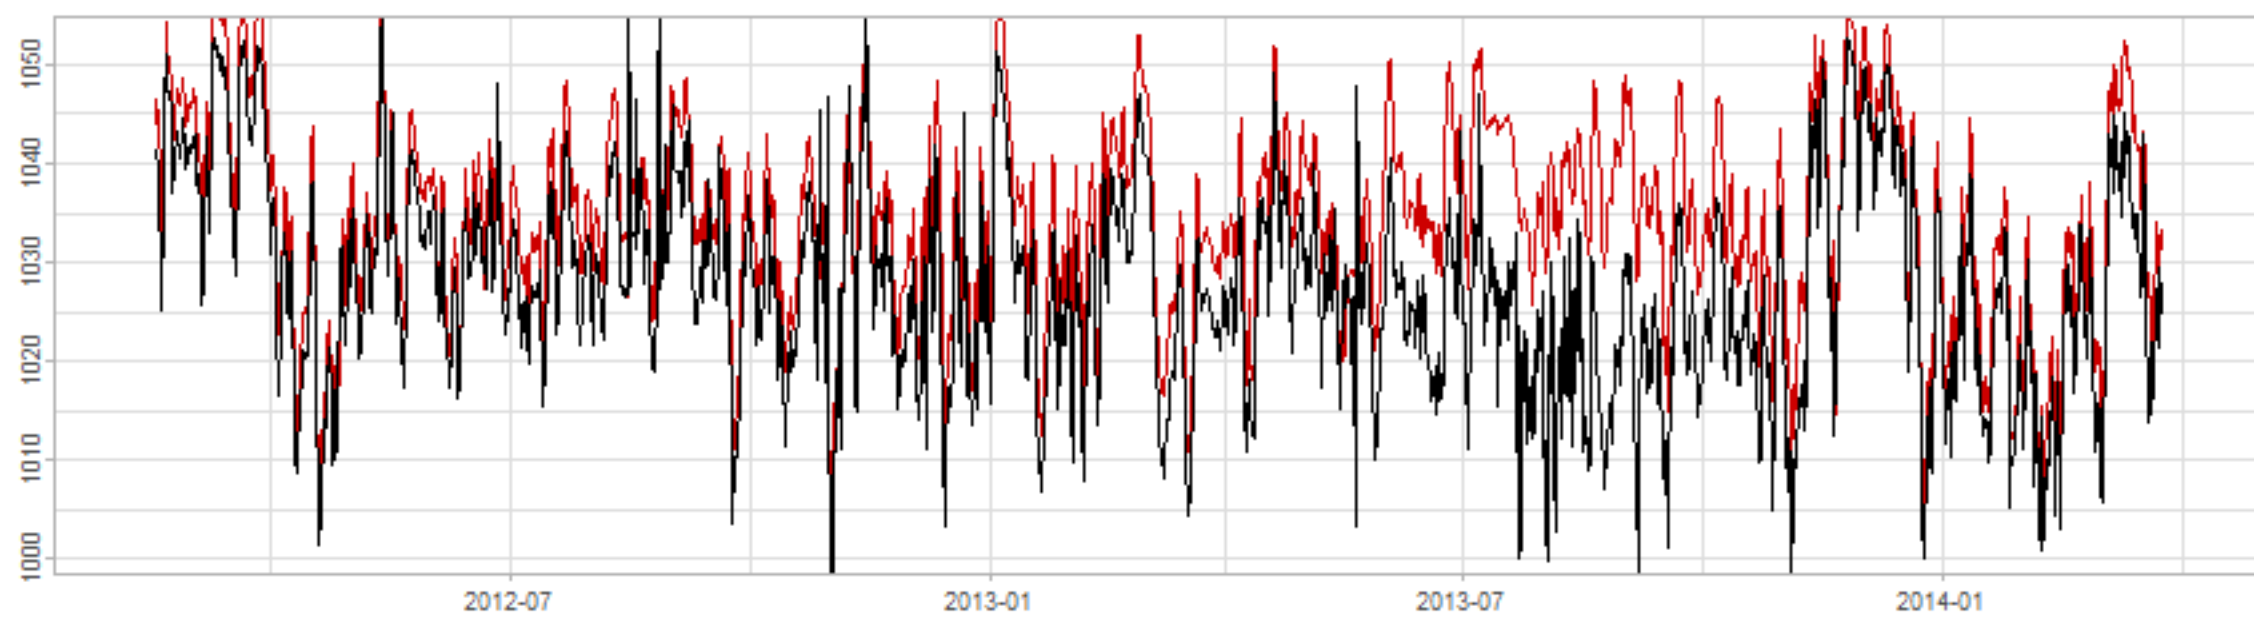

Drift p-value: 1.91e-03, rate: -3.19 cmH2O/year @2017-03-16 12:00:00

Drift p-value: 8.12e-01, rate: 103.00 cmH2O/year @2019-09-19

Drift p-value: 8.09e-01, rate: 1.77 cmH2O/year @2019-01-08 12:00:00

Drift p-value: 9.47e-01, rate: -93.94 cmH2O/year @2019-09-06 12:00:00

BAOL500X_B_0029B - v0.01

BAOL503X_B_009C1 - v0.01

BAOL517X_B_0055C - v0.01

BAOL518X_B_B2129 - v0.01

Drift p-value: 6.83e-01, rate: 0.48 cmH2O/year @2016-09-18 12:00:00

Drift p-value: $7.37e-02$, rate: -2062.73 cmH₂O/year @2020-02-03 12:00:00

Drift p-value: 7.29e-01, rate: 0.41 cmH2O/year @2016-08-30 12:00:00

Drift p-value: 6.50e-01, rate: 0.21 cmH2O/year @2016-09-23 12:00:00

Drift p-value: 7.98e-01, rate: 98.17 cmH2O/year @2019-11-01

BAOL547X_B_B2137 - v0.01

BAOL548X_B_0055B - v0.01

Drift p-value: 9.22e-01, rate: 0.67 cmH2O/year @2014-12-13

Drift p-value: 8.57e-01, rate: 164.61 cmH2O/year @2017-12-22 12:00:00

BAOL550X_B_B2136 - v0.01

BAOL551X_B_B2135 - v0.01