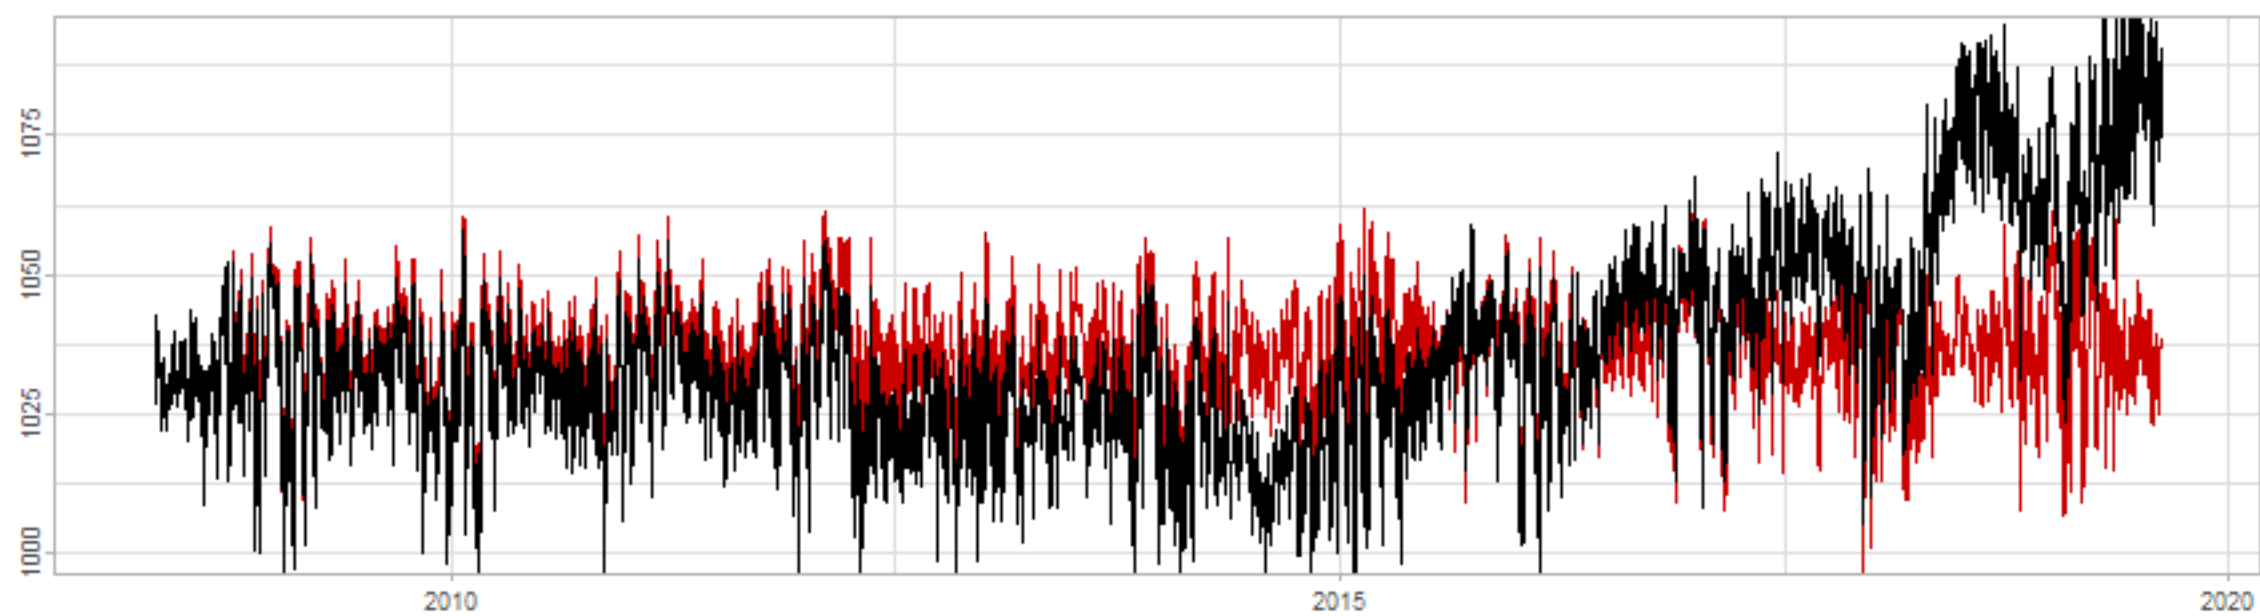

Drift p-value: 1.91e-03, rate: -3.19 cmH2O/year @2017-03-16 12:00:00

Drift p-value: 8.12e-01, rate: 103.00 cmH2O/year @2019-09-19

Drift p-value: 8.09e-01, rate: 1.77 cmH2O/year @2019-01-08 12:00:00

Drift p-value: 9.47e-01, rate: -93.94 cmH2O/year @2019-09-06 12:00:00

BAOL500X_B_0029B - v0.01

BAOL503X_B_009C1 - v0.01

BAOL517X_B_0055C - v0.01

BAOL518X_B_B2129 - v0.01

Drift p-value: 6.83e-01, rate: 0.48 cmH2O/year @2016-09-18 12:00:00

Drift p-value: $7.37e-02$, rate: -2062.73 cmH₂O/year @2020-02-03 12:00:00

Drift p-value: 7.29e-01, rate: 0.41 cmH2O/year @2016-08-30 12:00:00

Drift p-value: 6.50e-01, rate: 0.21 cmH2O/year @2016-09-23 12:00:00

Drift p-value: 7.98e-01, rate: 98.17 cmH2O/year @2019-11-01

BAOL547X_B_B2137 - v0.01