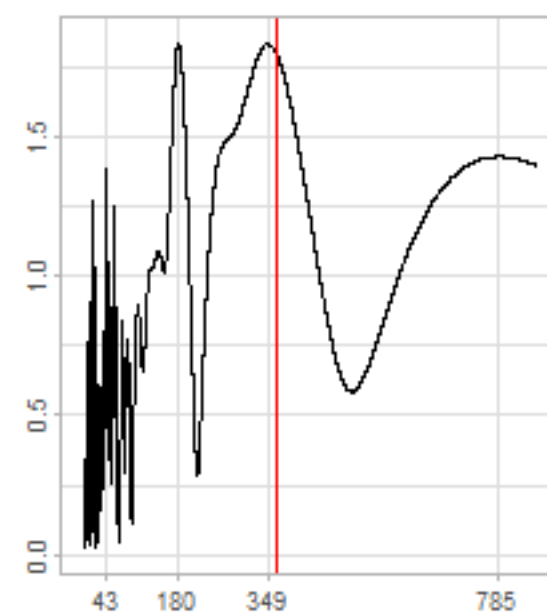

Drift p-value: 1.91e-03, rate: -3.19 cmH2O/year @2017-03-16 12:00:00

Drift p-value: 8.12e-01, rate: 103.00 cmH2O/year @2019-09-19

Drift p-value: 8.09e-01, rate: 1.77 cmH2O/year @2019-01-08 12:00:00

Drift p-value: 9.47e-01, rate: -93.94 cmH2O/year @2019-09-06 12:00:00

BAOL500X_B_0029B - v0.01

BAOL503X_B_009C1 - v0.01

BAOL517X_B_0055C - v0.01

BAOL518X_B_B2129 - v0.01

Drift p-value: 6.83e-01, rate: 0.48 cmH2O/year @2016-09-18 12:00:00

Drift p-value: $7.37e-02$, rate: -2062.73 cmH₂O/year @2020-02-03 12:00:00

Drift p-value: 7.29e-01, rate: 0.41 cmH2O/year @2016-08-30 12:00:00

Drift p-value: 6.50e-01, rate: 0.21 cmH2O/year @2016-09-23 12:00:00

Drift p-value: 7.98e-01, rate: 98.17 cmH2O/year @2019-11-01

BAOL547X_B_B2137 - v0.01

BAOL548X_B_0055B - v0.01

Drift p-value: 9.22e-01, rate: 0.67 cmH2O/year @2014-12-13

Drift p-value: 8.57e-01, rate: 164.61 cmH2O/year @2017-12-22 12:00:00

BAOL550X_B_B2136 - v0.01

BAOL551X_B_B2135 - v0.01