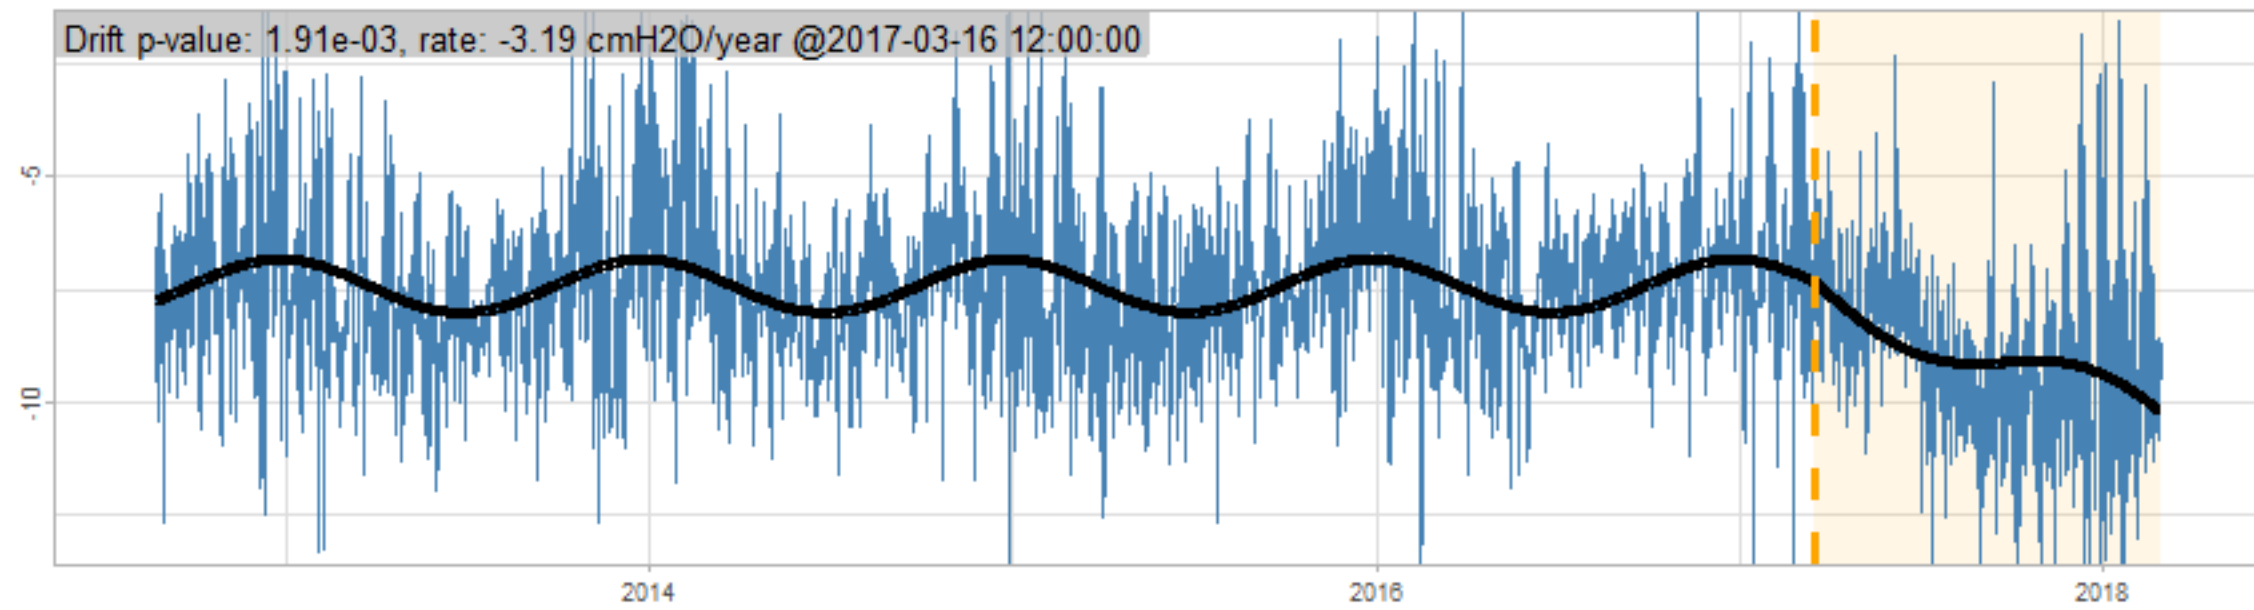

Drift p-value: 1.91e-03, rate: -3.19 cmH2O/year @2017-03-16 12:00:00

Drift p-value: 8.12e-01, rate: 103.00 cmH2O/year @2019-09-19

Drift p-value: 8.09e-01, rate: 1.77 cmH2O/year @2019-01-08 12:00:00

Drift p-value: 9.47e-01, rate: -93.94 cmH2O/year @2019-09-06 12:00:00

BAOL500X_B_0029B - v0.01

BAOL503X_B_009C1 - v0.01

BAOL517X_B_0055C - v0.01

BAOL518X_B_B2129 - v0.01

Drift p-value: 6.83e-01, rate: 0.48 cmH2O/year @2016-09-18 12:00:00

Drift p-value: $7.37e-02$, rate: -2062.73 cmH₂O/year @2020-02-03 12:00:00

Drift p-value: 7.29e-01, rate: 0.41 cmH2O/year @2016-08-30 12:00:00

Drift p-value: 6.50e-01, rate: 0.21 cmH2O/year @2016-09-23 12:00:00

Drift p-value: 7.98e-01, rate: 98.17 cmH2O/year @2019-11-01

BAOL547X_B_B2137 - v0.01

BAOL548X_B_0055B - v0.01

Drift p-value: 9.22e-01, rate: 0.67 cmH2O/year @2014-12-13

Drift p-value: 8.57e-01, rate: 164.61 cmH2O/year @2017-12-22 12:00:00

BAOL550X_B_B2136 - v0.01

BAOL551X_B_B2135 - v0.01