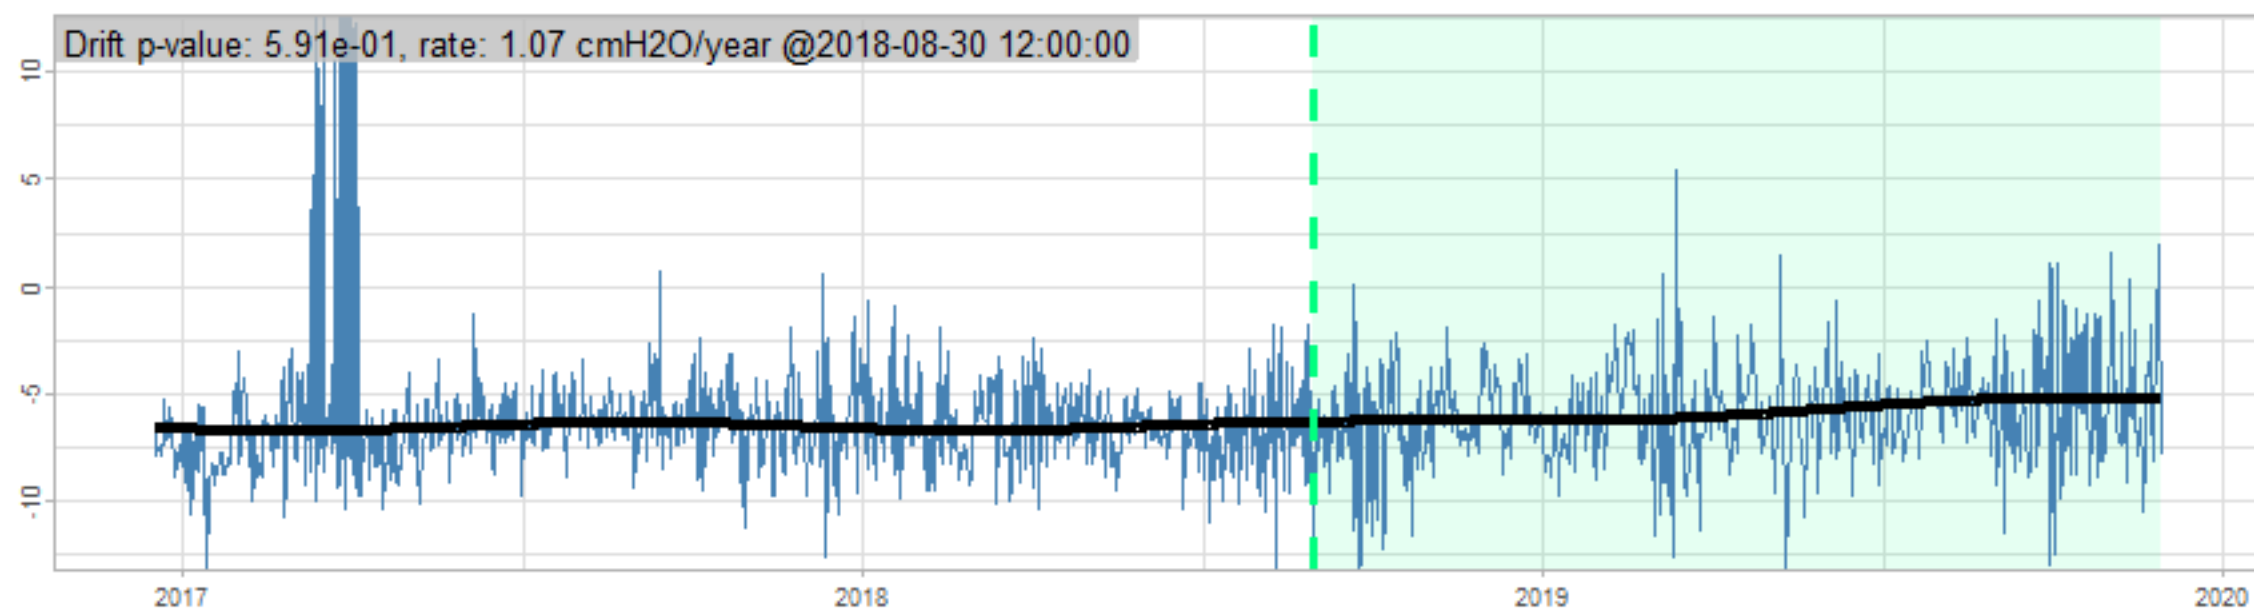

Drift p-value: 1.91e-03, rate: -3.19 cmH2O/year @2017-03-16 12:00:00

Drift p-value: 8.12e-01, rate: 103.00 cmH2O/year @2019-09-19

Drift p-value: 8.09e-01, rate: 1.77 cmH2O/year @2019-01-08 12:00:00

Drift p-value: 9.47e-01, rate: -93.94 cmH2O/year @2019-09-06 12:00:00

BAOL500X_B_0029B - v0.01

BAOL503X_B_009C1 - v0.01

BAOL517X_B_0055C - v0.01

BAOL518X_B_B2129 - v0.01

Drift p-value: 6.83e-01, rate: 0.48 cmH2O/year @2016-09-18 12:00:00

Drift p-value: $7.37e-02$, rate: -2062.73 cmH₂O/year @2020-02-03 12:00:00

Drift p-value: 7.29e-01, rate: 0.41 cmH2O/year @2016-08-30 12:00:00

Drift p-value: 6.50e-01, rate: 0.21 cmH2O/year @2016-09-23 12:00:00

Drift p-value: 7.98e-01, rate: 98.17 cmH2O/year @2019-11-01

BAOL547X_B_B2137 - v0.01

BAOL548X_B_0055B - v0.01

Drift p-value: 9.22e-01, rate: 0.67 cmH2O/year @2014-12-13

Drift p-value: 8.57e-01, rate: 164.61 cmH2O/year @2017-12-22 12:00:00

BAOL550X_B_B2136 - v0.01

BAOL551X_B_B2135 - v0.01