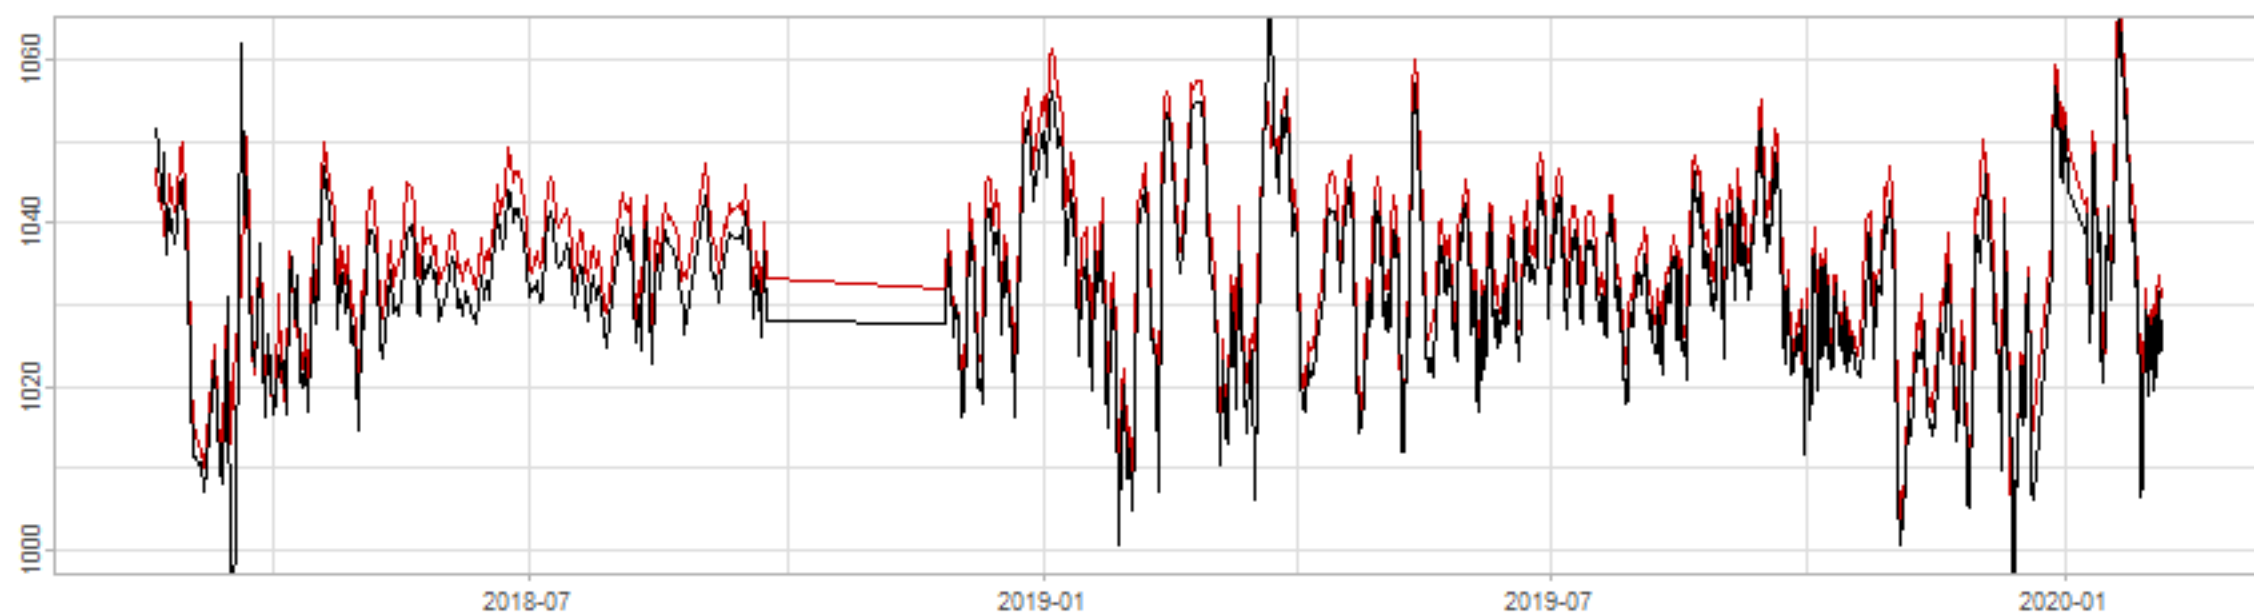

Drift p-value: 1.91e-03, rate: -3.19 cmH2O/year @2017-03-16 12:00:00

Drift p-value: 8.12e-01, rate: 103.00 cmH2O/year @2019-09-19

Drift p-value: 8.09e-01, rate: 1.77 cmH2O/year @2019-01-08 12:00:00

Drift p-value: 9.47e-01, rate: -93.94 cmH2O/year @2019-09-06 12:00:00

BAOL500X_B_0029B - v0.01

BAOL503X_B_009C1 - v0.01

BAOL517X_B_0055C - v0.01

BAOL518X_B_B2129 - v0.01

Drift p-value: 6.83e-01, rate: 0.48 cmH2O/year @2016-09-18 12:00:00

Drift p-value: $7.37e-02$, rate: -2062.73 cmH₂O/year @2020-02-03 12:00:00

Drift p-value: 7.29e-01, rate: 0.41 cmH2O/year @2016-08-30 12:00:00

Drift p-value: 6.50e-01, rate: 0.21 cmH2O/year @2016-09-23 12:00:00

Drift p-value: 7.98e-01, rate: 98.17 cmH2O/year @2019-11-01

BAOL547X_B_B2137 - v0.01

BAOL548X_B_0055B - v0.01

Drift p-value: 9.22e-01, rate: 0.67 cmH2O/year @2014-12-13

Drift p-value: 8.57e-01, rate: 164.61 cmH2O/year @2017-12-22 12:00:00

BAOL550X_B_B2136 - v0.01

BAOL551X_B_B2135 - v0.01