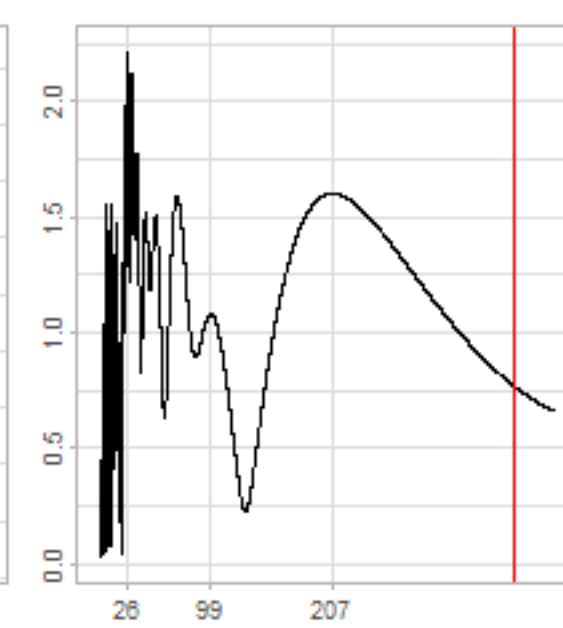

Drift p-value: 1.91e-03, rate: -3.19 cmH2O/year @2017-03-16 12:00:00

Drift p-value: 8.12e-01, rate: 103.00 cmH2O/year @2019-09-19

Drift p-value: 8.09e-01, rate: 1.77 cmH2O/year @2019-01-08 12:00:00

Drift p-value: 9.47e-01, rate: -93.94 cmH2O/year @2019-09-06 12:00:00

BAOL500X_B_0029B - v0.01

BAOL503X_B_009C1 - v0.01

BAOL517X_B_0055C - v0.01

BAOL518X_B_B2129 - v0.01

Drift p-value: 6.83e-01, rate: 0.48 cmH2O/year @2016-09-18 12:00:00

Drift p-value: $7.37e-02$, rate: -2062.73 cmH₂O/year @2020-02-03 12:00:00

Drift p-value: 7.29e-01, rate: 0.41 cmH2O/year @2016-08-30 12:00:00

Drift p-value: 6.50e-01, rate: 0.21 cmH2O/year @2016-09-23 12:00:00

Drift p-value: 7.98e-01, rate: 98.17 cmH2O/year @2019-11-01

BAOL547X_B_B2137 - v0.01

BAOL548X_B_0055B - v0.01

Drift p-value: 9.22e-01, rate: 0.67 cmH2O/year @2014-12-13

Drift p-value: 8.57e-01, rate: 164.61 cmH2O/year @2017-12-22 12:00:00

BAOL550X_B_B2136 - v0.01

BAOL551X_B_B2135 - v0.01