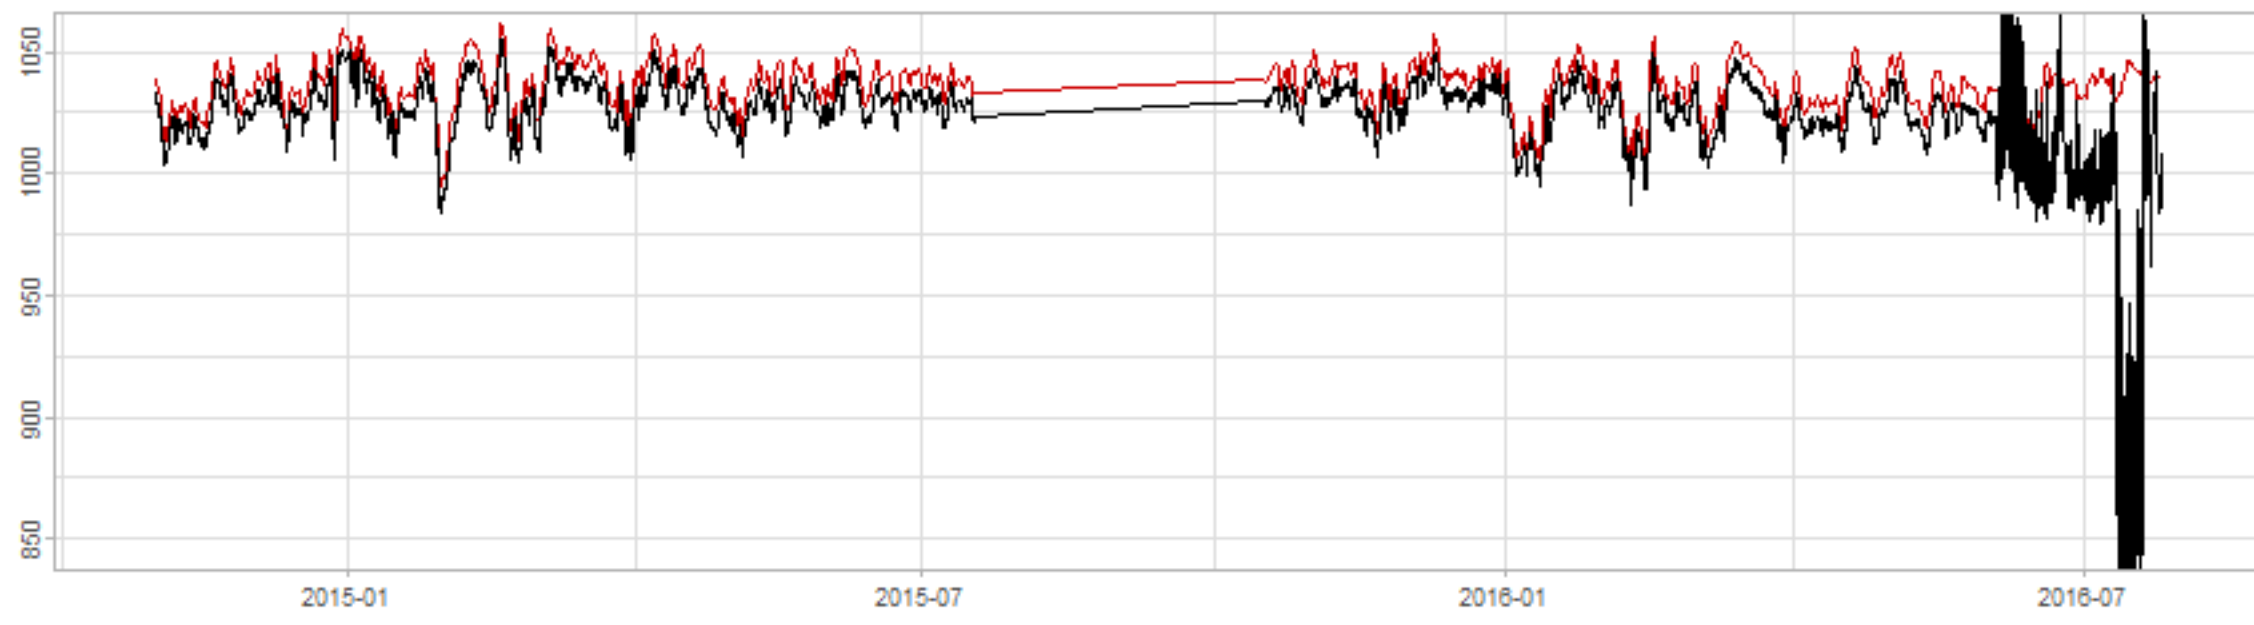

Drift p-value: 1.91e-03, rate: -3.19 cmH2O/year @2017-03-16 12:00:00

Drift p-value: 8.12e-01, rate: 103.00 cmH2O/year @2019-09-19

Drift p-value: 8.09e-01, rate: 1.77 cmH2O/year @2019-01-08 12:00:00

Drift p-value: 9.47e-01, rate: -93.94 cmH2O/year @2019-09-06 12:00:00

BAOL500X_B_0029B - v0.01

BAOL503X_B_009C1 - v0.01

BAOL517X_B_0055C - v0.01

BAOL518X_B_B2129 - v0.01

Drift p-value: 6.83e-01, rate: 0.48 cmH2O/year @2016-09-18 12:00:00

Drift p-value: $7.37e-02$, rate: -2062.73 cmH₂O/year @2020-02-03 12:00:00

Drift p-value: 7.29e-01, rate: 0.41 cmH2O/year @2016-08-30 12:00:00

Drift p-value: 6.50e-01, rate: 0.21 cmH2O/year @2016-09-23 12:00:00

Drift p-value: 7.98e-01, rate: 98.17 cmH2O/year @2019-11-01

BAOL547X_B_B2137 - v0.01

BAOL548X_B_0055B - v0.01

Drift p-value: 9.22e-01, rate: 0.67 cmH2O/year @2014-12-13

Drift p-value: 8.57e-01, rate: 164.61 cmH2O/year @2017-12-22 12:00:00

BAOL550X_B_B2136 - v0.01

BAOL551X_B_B2135 - v0.01