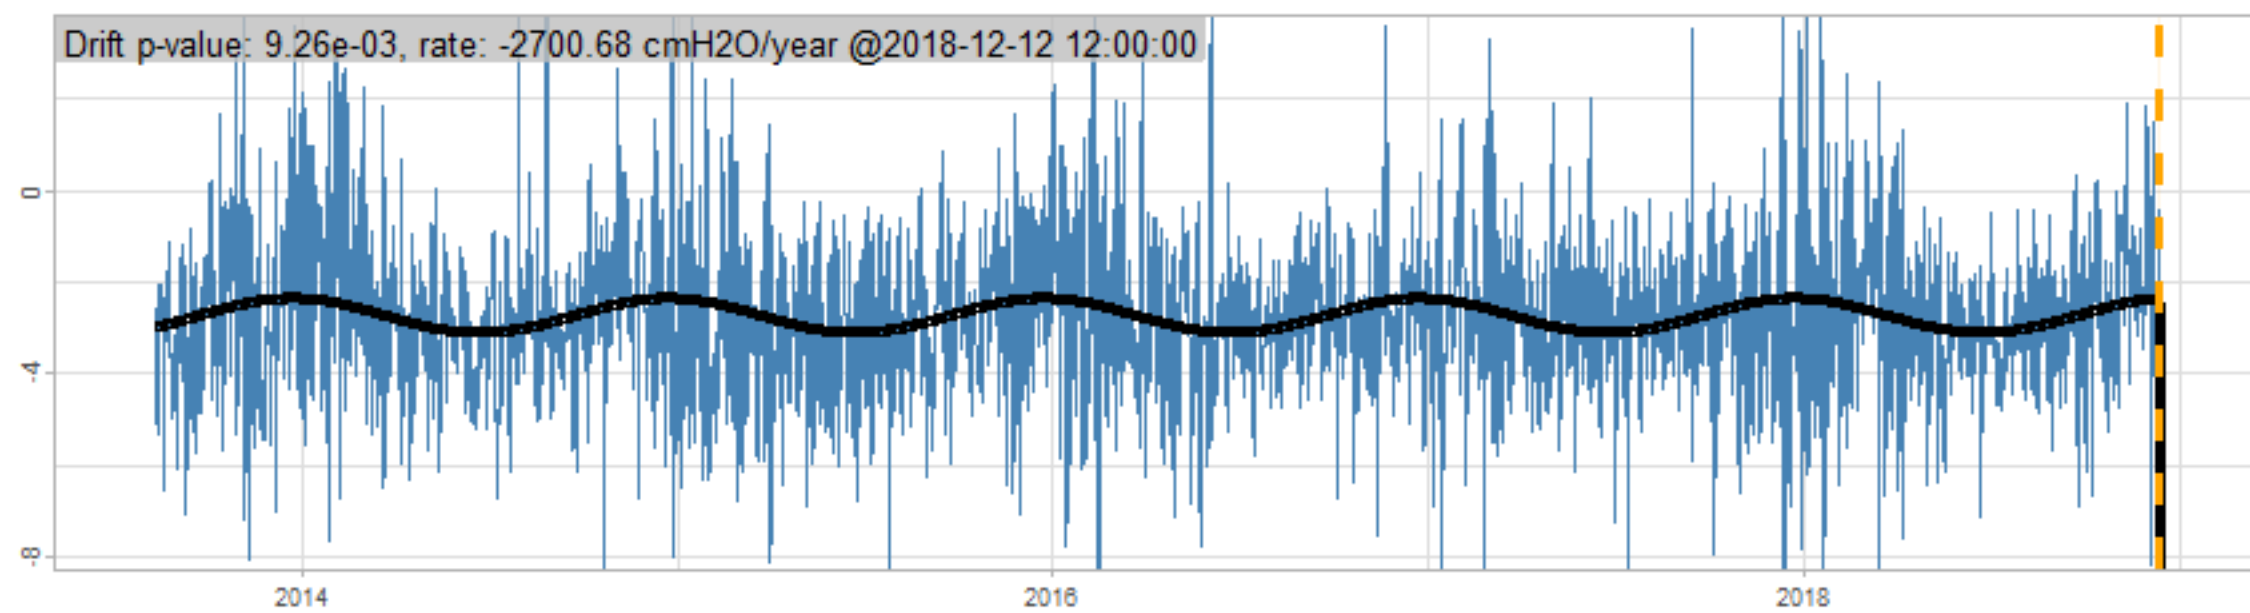

Drift p-value: 1.91e-03, rate: -3.19 cmH2O/year @2017-03-16 12:00:00

Drift p-value: 8.12e-01, rate: 103.00 cmH2O/year @2019-09-19

Drift p-value: 8.09e-01, rate: 1.77 cmH2O/year @2019-01-08 12:00:00

Drift p-value: 9.47e-01, rate: -93.94 cmH2O/year @2019-09-06 12:00:00

BAOL500X_B_0029B - v0.01

BAOL503X_B_009C1 - v0.01

BAOL517X_B_0055C - v0.01

BAOL518X_B_B2129 - v0.01

Drift p-value: 6.83e-01, rate: 0.48 cmH2O/year @2016-09-18 12:00:00

Drift p-value: $7.37e-02$, rate: -2062.73 cmH₂O/year @2020-02-03 12:00:00

Drift p-value: 7.29e-01, rate: 0.41 cmH2O/year @2016-08-30 12:00:00

Drift p-value: 6.50e-01, rate: 0.21 cmH2O/year @2016-09-23 12:00:00

Drift p-value: 7.98e-01, rate: 98.17 cmH2O/year @2019-11-01

BAOL547X_B_B2137 - v0.01

BAOL548X_B_0055B - v0.01

Drift p-value: 9.22e-01, rate: 0.67 cmH2O/year @2014-12-13

Drift p-value: 8.57e-01, rate: 164.61 cmH2O/year @2017-12-22 12:00:00

BAOL550X_B_B2136 - v0.01

BAOL551X_B_B2135 - v0.01