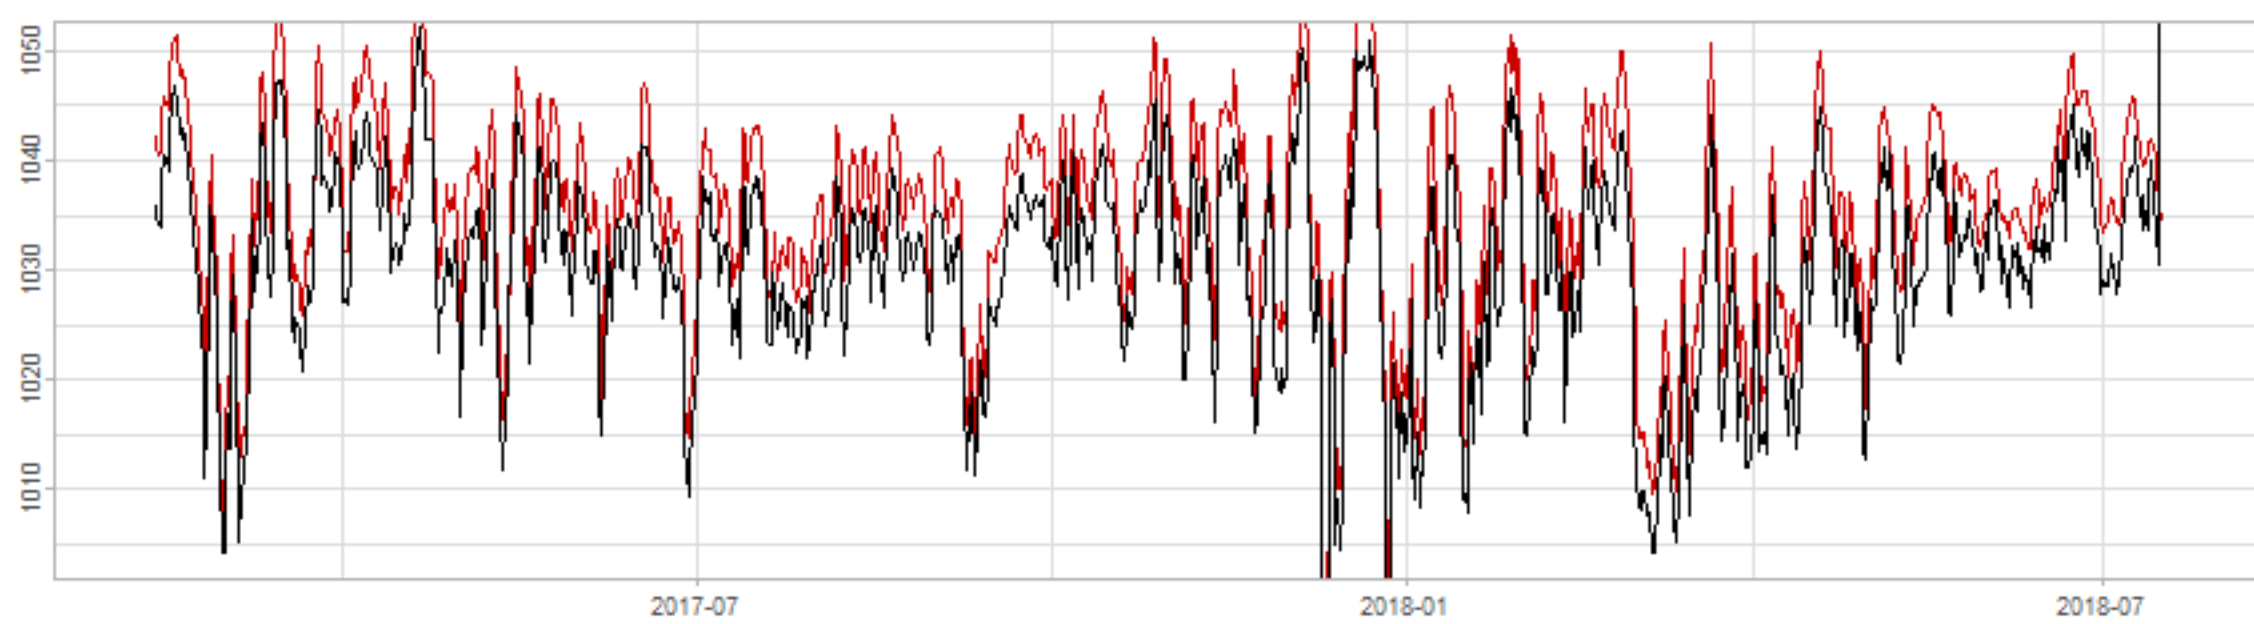

Drift p-value: 1.91e-03, rate: -3.19 cmH2O/year @2017-03-16 12:00:00

Drift p-value: 8.12e-01, rate: 103.00 cmH2O/year @2019-09-19

Drift p-value: 8.09e-01, rate: 1.77 cmH2O/year @2019-01-08 12:00:00

Drift p-value: 9.47e-01, rate: -93.94 cmH2O/year @2019-09-06 12:00:00

BAOL500X_B_0029B - v0.01

BAOL503X_B_009C1 - v0.01

BAOL517X_B_0055C - v0.01

BAOL518X_B_B2129 - v0.01

Drift p-value: 6.83e-01, rate: 0.48 cmH2O/year @2016-09-18 12:00:00

Drift p-value: $7.37e-02$, rate: -2062.73 cmH₂O/year @2020-02-03 12:00:00

Drift p-value: 7.29e-01, rate: 0.41 cmH2O/year @2016-08-30 12:00:00

Drift p-value: 6.50e-01, rate: 0.21 cmH2O/year @2016-09-23 12:00:00

Drift p-value: 7.98e-01, rate: 98.17 cmH2O/year @2019-11-01

BAOL547X_B_B2137 - v0.01

BAOL548X_B_0055B - v0.01

Drift p-value: 9.22e-01, rate: 0.67 cmH2O/year @2014-12-13

Drift p-value: 8.57e-01, rate: 164.61 cmH2O/year @2017-12-22 12:00:00

BAOL550X_B_B2136 - v0.01

BAOL551X_B_B2135 - v0.01