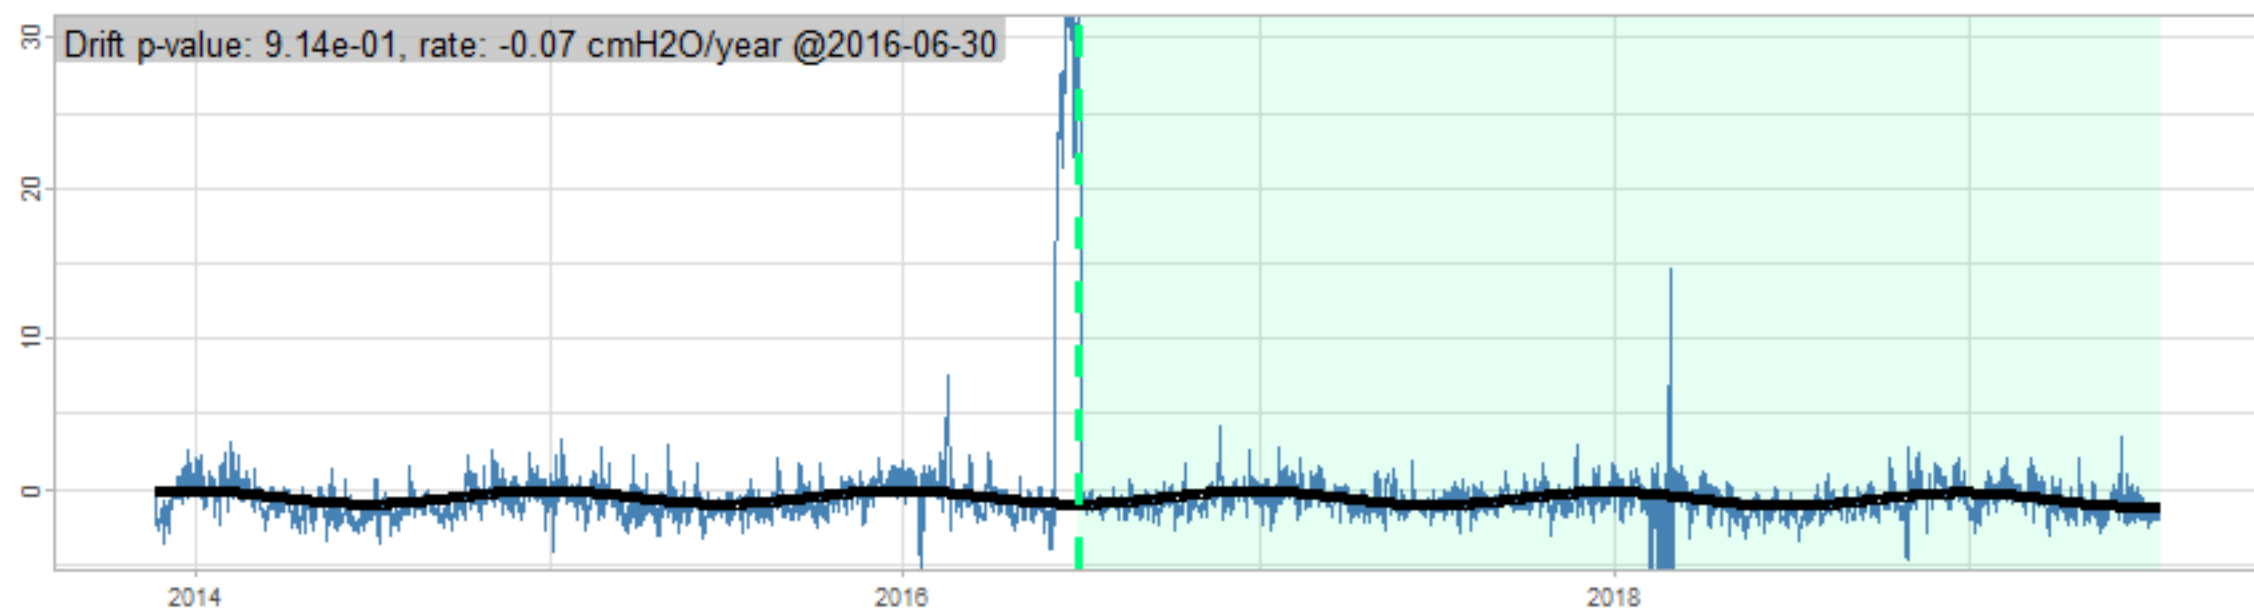

Drift p-value: 1.91e-03, rate: -3.19 cmH2O/year @2017-03-16 12:00:00

Drift p-value: 8.12e-01, rate: 103.00 cmH2O/year @2019-09-19

Drift p-value: 8.09e-01, rate: 1.77 cmH2O/year @2019-01-08 12:00:00

Drift p-value: 9.47e-01, rate: -93.94 cmH2O/year @2019-09-06 12:00:00

BAOL500X_B_0029B - v0.01

BAOL503X_B_009C1 - v0.01

BAOL517X_B_0055C - v0.01

BAOL518X_B_B2129 - v0.01

Drift p-value: 6.83e-01, rate: 0.48 cmH2O/year @2016-09-18 12:00:00

Drift p-value: $7.37e-02$, rate: -2062.73 cmH₂O/year @2020-02-03 12:00:00

Drift p-value: 7.29e-01, rate: 0.41 cmH2O/year @2016-08-30 12:00:00

Drift p-value: 6.50e-01, rate: 0.21 cmH2O/year @2016-09-23 12:00:00

Drift p-value: 7.98e-01, rate: 98.17 cmH2O/year @2019-11-01

BAOL547X_B_B2137 - v0.01

BAOL548X_B_0055B - v0.01

Drift p-value: 9.22e-01, rate: 0.67 cmH2O/year @2014-12-13

Drift p-value: 8.57e-01, rate: 164.61 cmH2O/year @2017-12-22 12:00:00

BAOL550X_B_B2136 - v0.01

BAOL551X_B_B2135 - v0.01