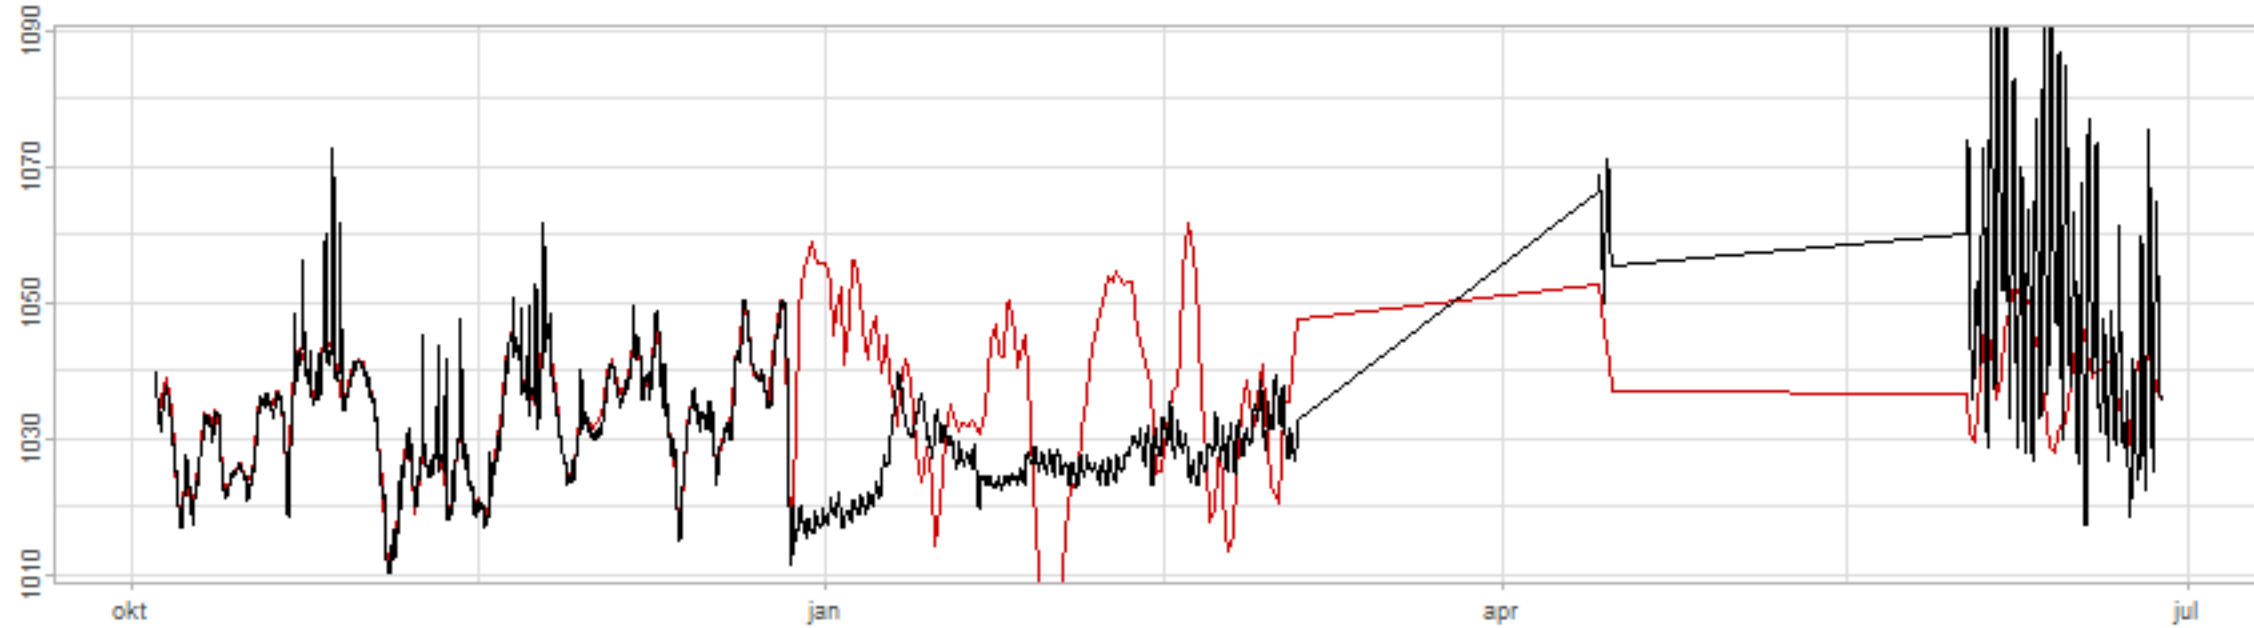

Drift p-value: 1.91e-03, rate: -3.19 cmH2O/year @2017-03-16 12:00:00

Drift p-value: 8.12e-01, rate: 103.00 cmH2O/year @2019-09-19

Drift p-value: 8.09e-01, rate: 1.77 cmH2O/year @2019-01-08 12:00:00

Drift p-value: 9.47e-01, rate: -93.94 cmH2O/year @2019-09-06 12:00:00

BAOL500X_B_0029B - v0.01

BAOL503X_B_009C1 - v0.01

BAOL517X_B_0055C - v0.01

BAOL518X_B_B2129 - v0.01

Drift p-value: 6.83e-01, rate: 0.48 cmH2O/year @2016-09-18 12:00:00

Drift p-value: $7.37e-02$, rate: -2062.73 cmH₂O/year @2020-02-03 12:00:00

Drift p-value: 7.29e-01, rate: 0.41 cmH2O/year @2016-08-30 12:00:00

Drift p-value: 6.50e-01, rate: 0.21 cmH2O/year @2016-09-23 12:00:00

Drift p-value: 7.98e-01, rate: 98.17 cmH2O/year @2019-11-01

BAOL547X_B_B2137 - v0.01

BAOL548X_B_0055B - v0.01

Drift p-value: 9.22e-01, rate: 0.67 cmH2O/year @2014-12-13

Drift p-value: 8.57e-01, rate: 164.61 cmH2O/year @2017-12-22 12:00:00

BAOL550X_B_B2136 - v0.01

BAOL551X_B_B2135 - v0.01