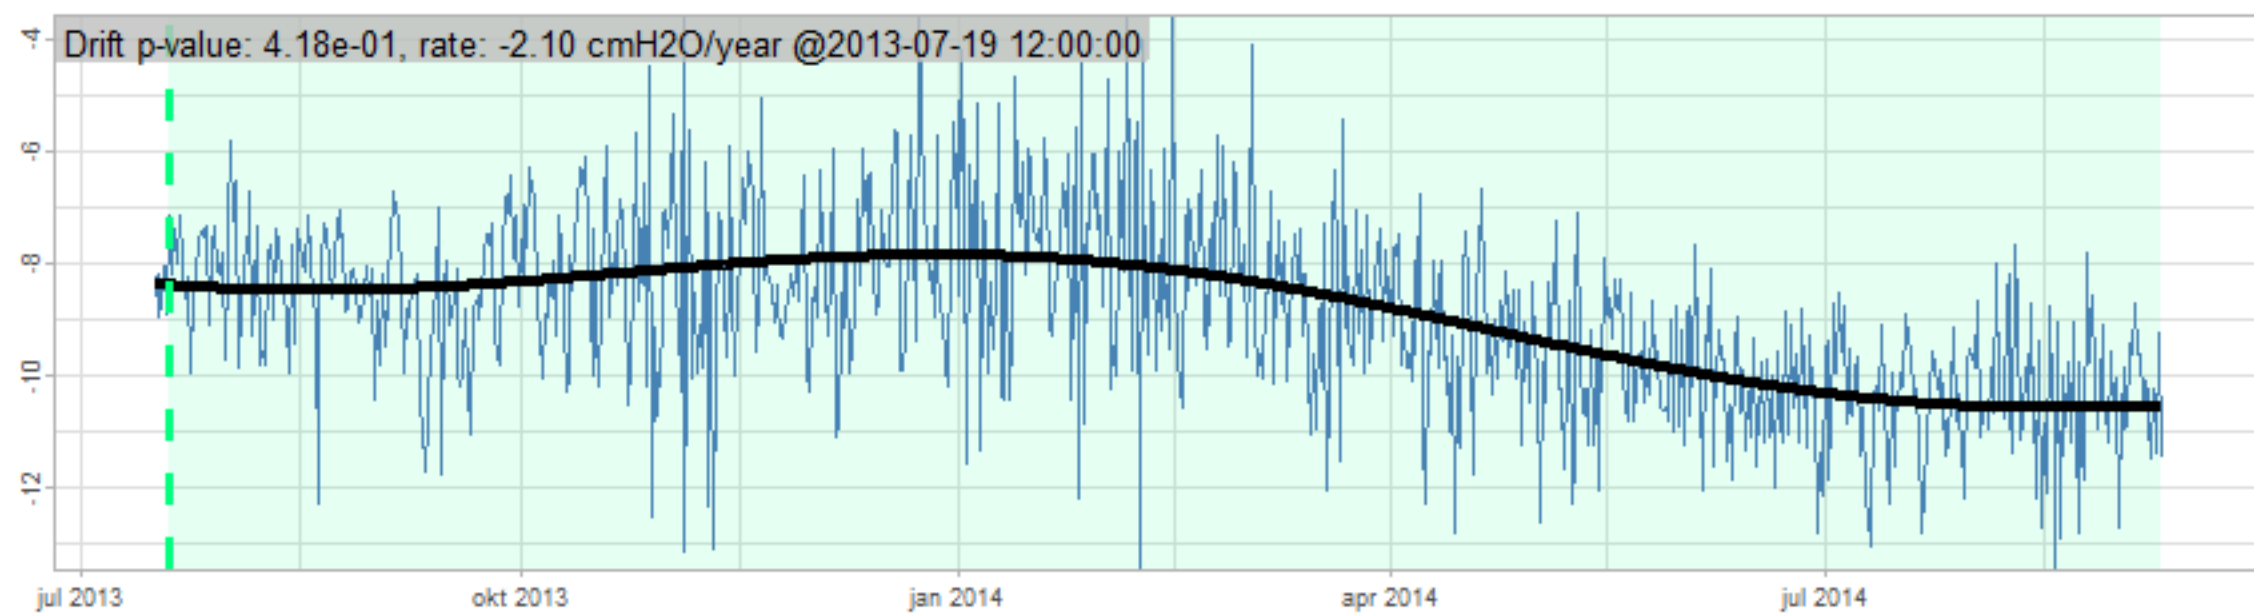

Drift p-value: 1.91e-03, rate: -3.19 cmH2O/year @2017-03-16 12:00:00

Drift p-value: 8.12e-01, rate: 103.00 cmH2O/year @2019-09-19

Drift p-value: 8.09e-01, rate: 1.77 cmH2O/year @2019-01-08 12:00:00

Drift p-value: 9.47e-01, rate: -93.94 cmH2O/year @2019-09-06 12:00:00

BAOL500X_B_0029B - v0.01

BAOL503X_B_009C1 - v0.01

BAOL517X_B_0055C - v0.01

BAOL518X_B_B2129 - v0.01

Drift p-value: 6.83e-01, rate: 0.48 cmH2O/year @2016-09-18 12:00:00

Drift p-value: $7.37e-02$, rate: -2062.73 cmH₂O/year @2020-02-03 12:00:00

Drift p-value: 7.29e-01, rate: 0.41 cmH2O/year @2016-08-30 12:00:00

Drift p-value: 6.50e-01, rate: 0.21 cmH2O/year @2016-09-23 12:00:00

Drift p-value: 7.98e-01, rate: 98.17 cmH2O/year @2019-11-01

BAOL547X_B_B2137 - v0.01

BAOL548X_B_0055B - v0.01

Drift p-value: 9.22e-01, rate: 0.67 cmH2O/year @2014-12-13

Drift p-value: 8.57e-01, rate: 164.61 cmH2O/year @2017-12-22 12:00:00

BAOL550X_B_B2136 - v0.01

BAOL551X_B_B2135 - v0.01