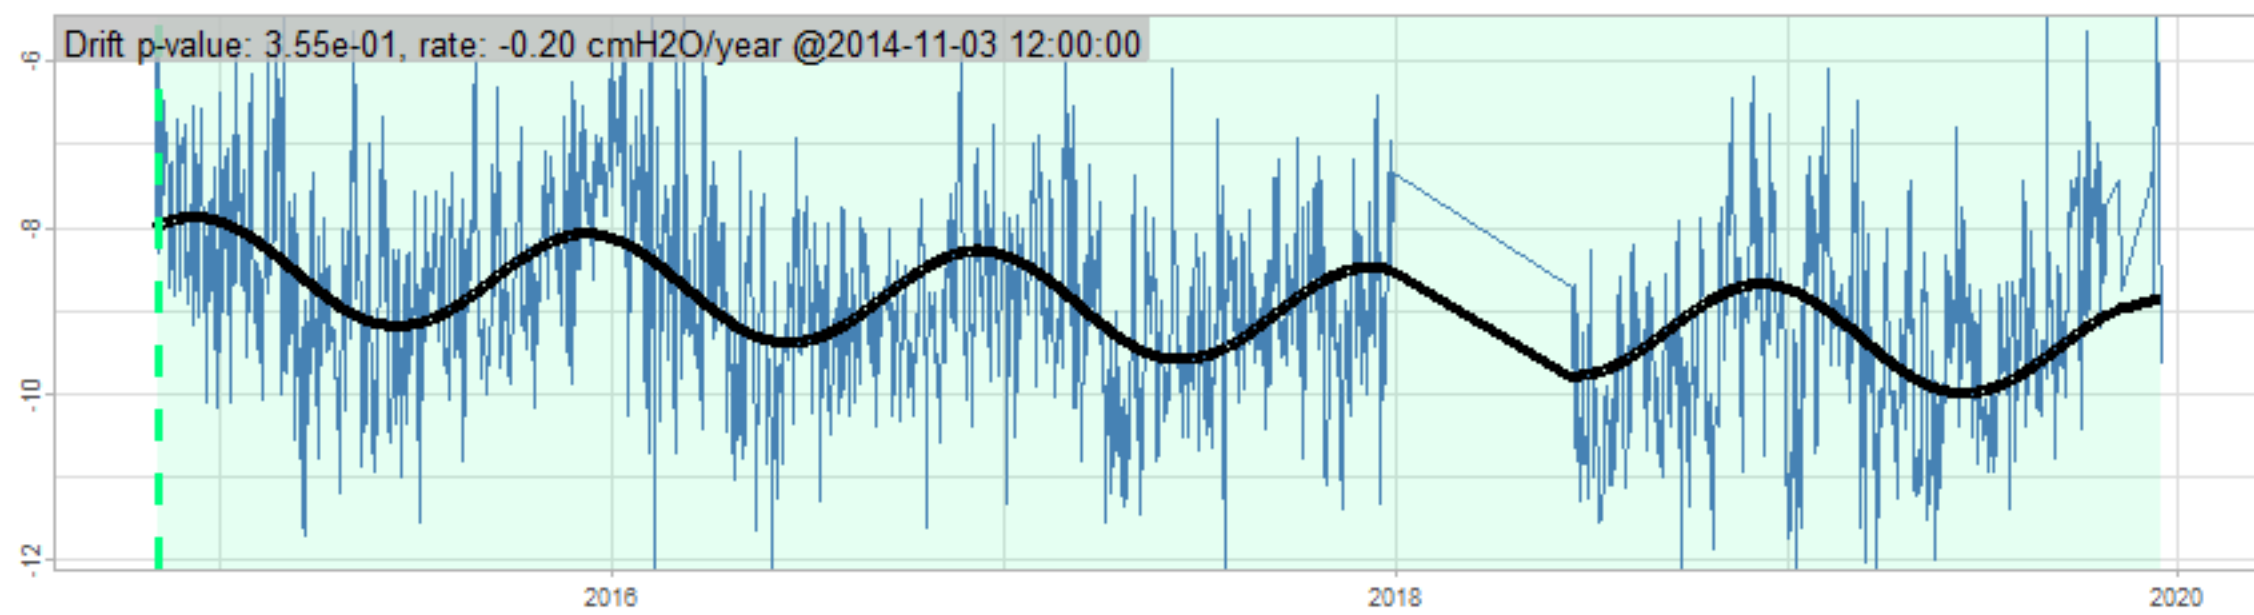

Drift p-value: 1.91e-03, rate: -3.19 cmH2O/year @2017-03-16 12:00:00

Drift p-value: 8.12e-01, rate: 103.00 cmH2O/year @2019-09-19

Drift p-value: 8.09e-01, rate: 1.77 cmH2O/year @2019-01-08 12:00:00

Drift p-value: 9.47e-01, rate: -93.94 cmH2O/year @2019-09-06 12:00:00

BAOL500X_B_0029B - v0.01

BAOL503X_B_009C1 - v0.01

BAOL517X_B_0055C - v0.01

BAOL518X_B_B2129 - v0.01

Drift p-value: 6.83e-01, rate: 0.48 cmH2O/year @2016-09-18 12:00:00

Drift p-value: $7.37e-02$, rate: -2062.73 cmH₂O/year @2020-02-03 12:00:00

Drift p-value: 7.29e-01, rate: 0.41 cmH2O/year @2016-08-30 12:00:00

Drift p-value: 6.50e-01, rate: 0.21 cmH2O/year @2016-09-23 12:00:00

Drift p-value: 7.98e-01, rate: 98.17 cmH2O/year @2019-11-01

BAOL547X_B_B2137 - v0.01

BAOL548X_B_0055B - v0.01

Drift p-value: 9.22e-01, rate: 0.67 cmH2O/year @2014-12-13

Drift p-value: 8.57e-01, rate: 164.61 cmH2O/year @2017-12-22 12:00:00

BAOL550X_B_B2136 - v0.01

BAOL551X_B_B2135 - v0.01