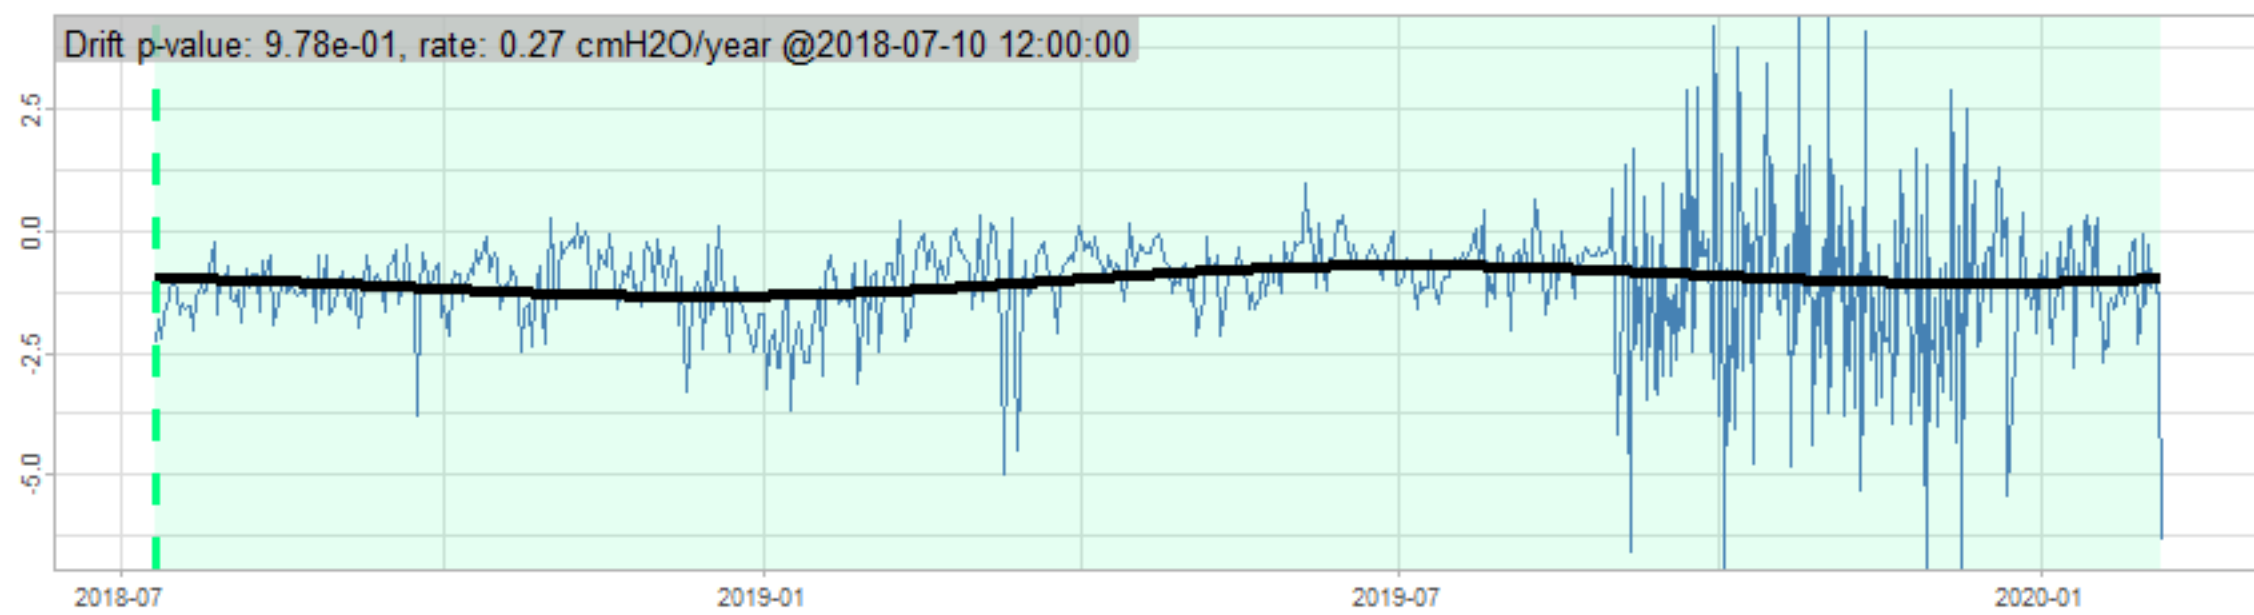

Drift p-value: 1.91e-03, rate: -3.19 cmH2O/year @2017-03-16 12:00:00

Drift p-value: 8.12e-01, rate: 103.00 cmH2O/year @2019-09-19

Drift p-value: 8.09e-01, rate: 1.77 cmH2O/year @2019-01-08 12:00:00

Drift p-value: 9.47e-01, rate: -93.94 cmH2O/year @2019-09-06 12:00:00

BAOL500X_B_0029B - v0.01

BAOL503X_B_009C1 - v0.01

BAOL517X_B_0055C - v0.01

BAOL518X_B_B2129 - v0.01

Drift p-value: 6.83e-01, rate: 0.48 cmH2O/year @2016-09-18 12:00:00

Drift p-value: $7.37e-02$, rate: -2062.73 cmH₂O/year @2020-02-03 12:00:00

Drift p-value: 7.29e-01, rate: 0.41 cmH2O/year @2016-08-30 12:00:00

Drift p-value: 6.50e-01, rate: 0.21 cmH2O/year @2016-09-23 12:00:00

Drift p-value: 7.98e-01, rate: 98.17 cmH2O/year @2019-11-01

BAOL547X_B_B2137 - v0.01

BAOL548X_B_0055B - v0.01

Drift p-value: 9.22e-01, rate: 0.67 cmH2O/year @2014-12-13

Drift p-value: 8.57e-01, rate: 164.61 cmH2O/year @2017-12-22 12:00:00

BAOL550X_B_B2136 - v0.01

BAOL551X_B_B2135 - v0.01