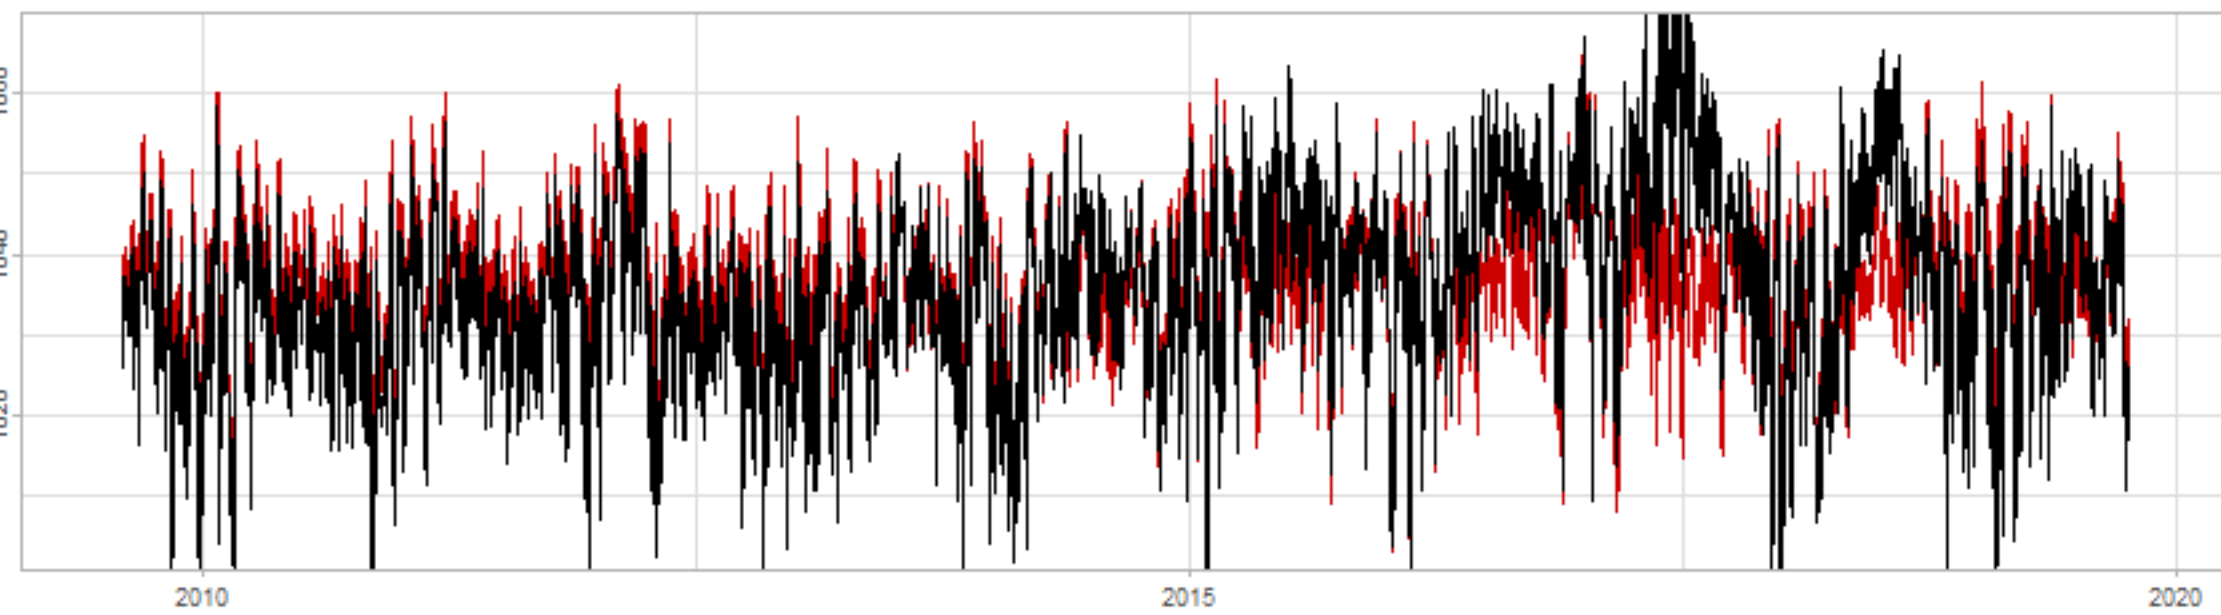

Drift p-value: 1.91e-03, rate: -3.19 cmH2O/year @2017-03-16 12:00:00

Drift p-value: 8.12e-01, rate: 103.00 cmH2O/year @2019-09-19

Drift p-value: 8.09e-01, rate: 1.77 cmH2O/year @2019-01-08 12:00:00

Drift p-value: 9.47e-01, rate: -93.94 cmH2O/year @2019-09-06 12:00:00

BAOL500X_B_0029B - v0.01

BAOL503X_B_009C1 - v0.01

BAOL517X_B_0055C - v0.01

BAOL518X_B_B2129 - v0.01

Drift p-value: 6.83e-01, rate: 0.48 cmH2O/year @2016-09-18 12:00:00

Drift p-value: $7.37e-02$, rate: -2062.73 cmH₂O/year @2020-02-03 12:00:00

Drift p-value: 7.29e-01, rate: 0.41 cmH2O/year @2016-08-30 12:00:00

Drift p-value: 6.50e-01, rate: 0.21 cmH2O/year @2016-09-23 12:00:00

Drift p-value: 7.98e-01, rate: 98.17 cmH2O/year @2019-11-01

BAOL547X_B_B2137 - v0.01