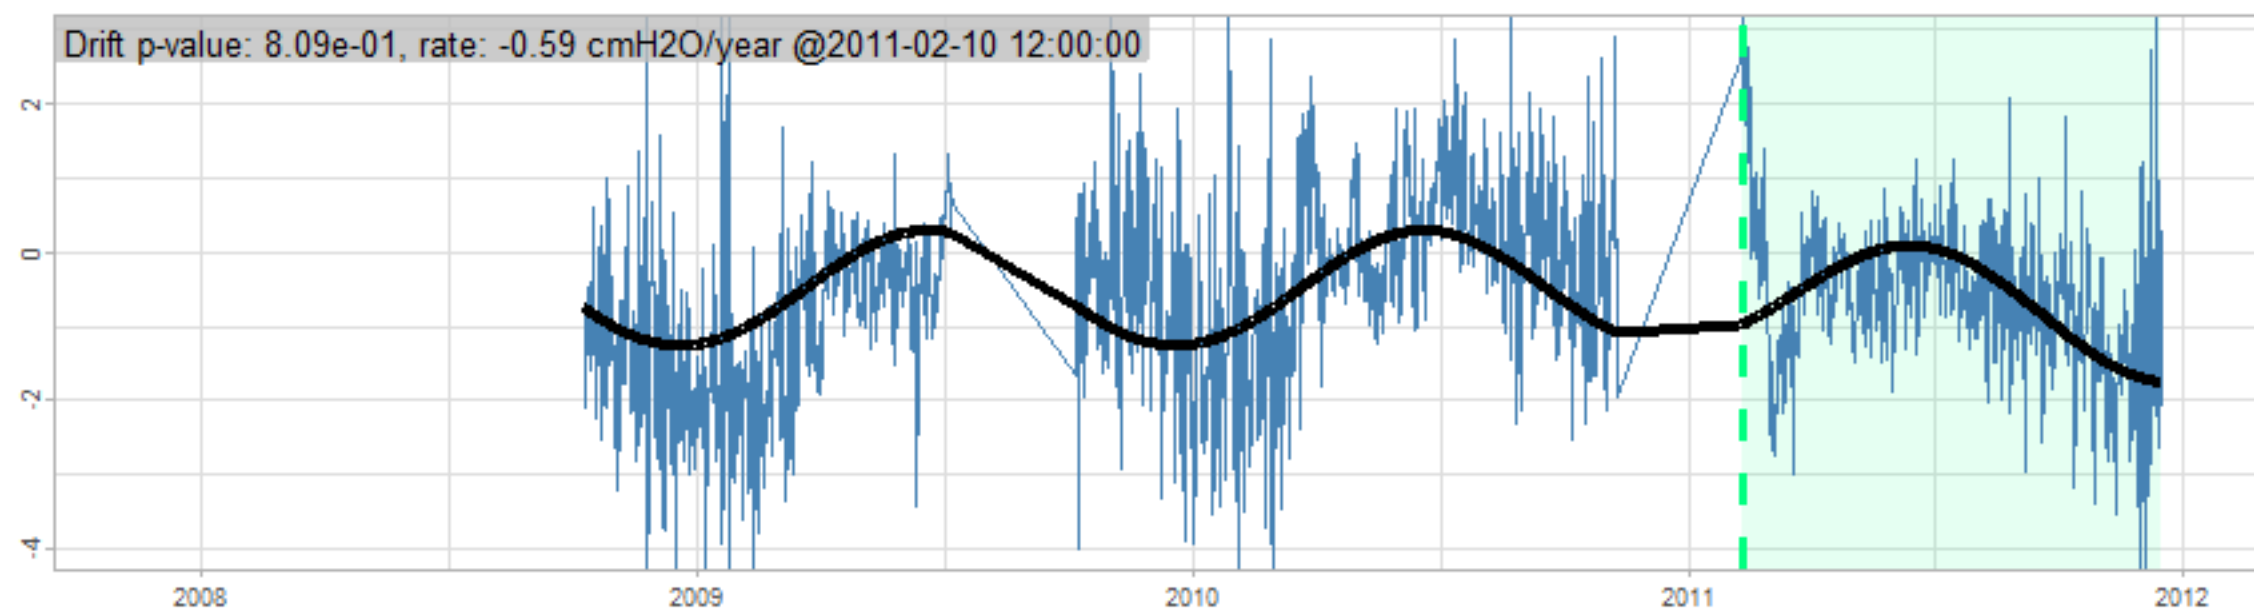

Drift p-value: 1.91e-03, rate: -3.19 cmH2O/year @2017-03-16 12:00:00

Drift p-value: 8.12e-01, rate: 103.00 cmH2O/year @2019-09-19

Drift p-value: 8.09e-01, rate: 1.77 cmH2O/year @2019-01-08 12:00:00

Drift p-value: 9.47e-01, rate: -93.94 cmH2O/year @2019-09-06 12:00:00

BAOL500X_B_0029B - v0.01

BAOL503X_B_009C1 - v0.01

BAOL517X_B_0055C - v0.01

BAOL518X_B_B2129 - v0.01

Drift p-value: 6.83e-01, rate: 0.48 cmH2O/year @2016-09-18 12:00:00

Drift p-value: $7.37e-02$, rate: -2062.73 cmH₂O/year @2020-02-03 12:00:00

Drift p-value: 7.29e-01, rate: 0.41 cmH2O/year @2016-08-30 12:00:00

Drift p-value: 6.50e-01, rate: 0.21 cmH2O/year @2016-09-23 12:00:00

Drift p-value: 7.98e-01, rate: 98.17 cmH2O/year @2019-11-01

BAOL547X_B_B2137 - v0.01

BAOL548X_B_0055B - v0.01

Drift p-value: 9.22e-01, rate: 0.67 cmH2O/year @2014-12-13

Drift p-value: 8.57e-01, rate: 164.61 cmH2O/year @2017-12-22 12:00:00

BAOL550X_B_B2136 - v0.01

BAOL551X_B_B2135 - v0.01