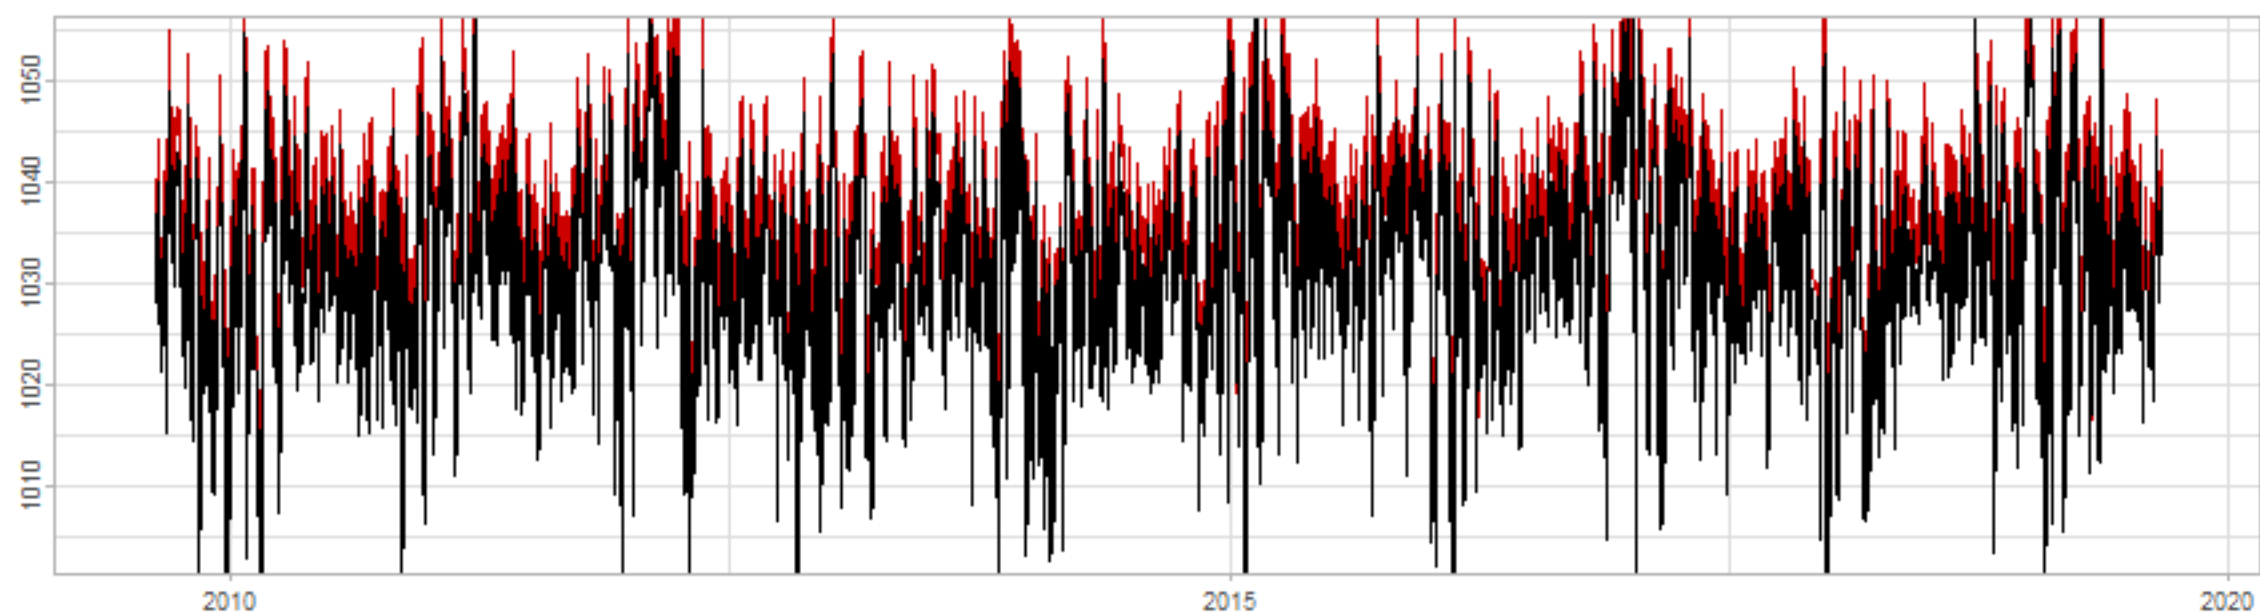

Drift p-value: 1.91e-03, rate: -3.19 cmH2O/year @2017-03-16 12:00:00

Drift p-value: 8.12e-01, rate: 103.00 cmH2O/year @2019-09-19

Drift p-value: 8.09e-01, rate: 1.77 cmH2O/year @2019-01-08 12:00:00

Drift p-value: 9.47e-01, rate: -93.94 cmH2O/year @2019-09-06 12:00:00

BAOL500X_B_0029B - v0.01

BAOL503X_B_009C1 - v0.01

BAOL517X_B_0055C - v0.01

BAOL518X_B_B2129 - v0.01

Drift p-value: 6.83e-01, rate: 0.48 cmH2O/year @2016-09-18 12:00:00

Drift p-value: $7.37e-02$, rate: -2062.73 cmH₂O/year @2020-02-03 12:00:00

Drift p-value: 7.29e-01, rate: 0.41 cmH2O/year @2016-08-30 12:00:00

Drift p-value: 6.50e-01, rate: 0.21 cmH2O/year @2016-09-23 12:00:00

Drift p-value: 7.98e-01, rate: 98.17 cmH2O/year @2019-11-01

BAOL547X_B_B2137 - v0.01