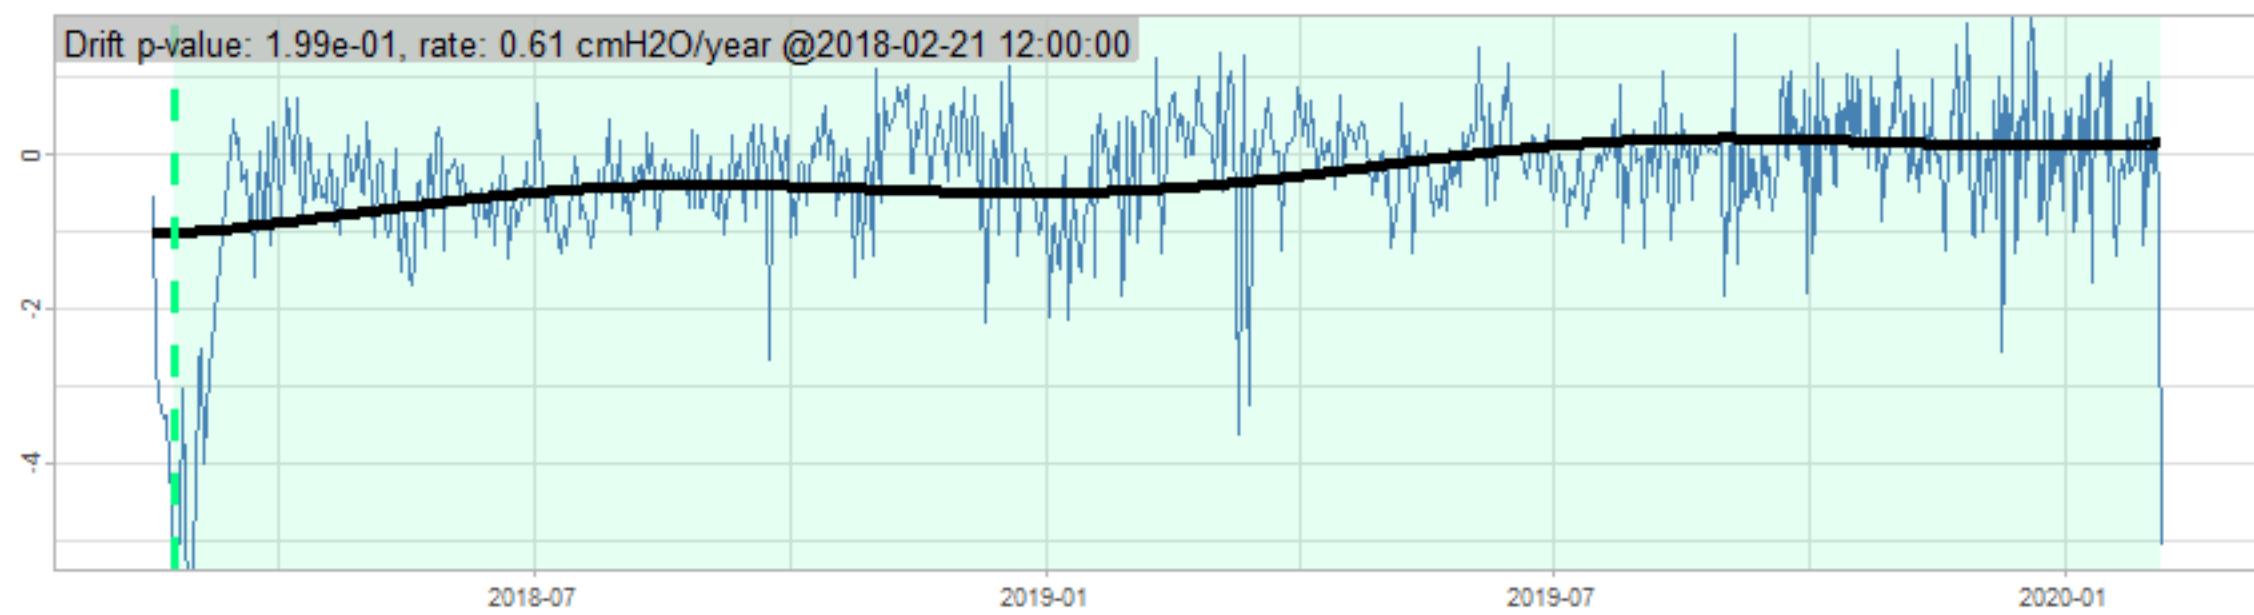

Drift p-value: 1.91e-03, rate: -3.19 cmH2O/year @2017-03-16 12:00:00

Drift p-value: 8.12e-01, rate: 103.00 cmH2O/year @2019-09-19

Drift p-value: 8.09e-01, rate: 1.77 cmH2O/year @2019-01-08 12:00:00

Drift p-value: 9.47e-01, rate: -93.94 cmH2O/year @2019-09-06 12:00:00

BAOL500X_B_0029B - v0.01

BAOL503X_B_009C1 - v0.01

BAOL517X_B_0055C - v0.01

BAOL518X_B_B2129 - v0.01

Drift p-value: 6.83e-01, rate: 0.48 cmH2O/year @2016-09-18 12:00:00

Drift p-value: $7.37e-02$, rate: -2062.73 cmH₂O/year @2020-02-03 12:00:00

Drift p-value: 7.29e-01, rate: 0.41 cmH2O/year @2016-08-30 12:00:00

Drift p-value: 6.50e-01, rate: 0.21 cmH2O/year @2016-09-23 12:00:00

Drift p-value: 7.98e-01, rate: 98.17 cmH2O/year @2019-11-01

BAOL547X_B_B2137 - v0.01

BAOL548X_B_0055B - v0.01

Drift p-value: 9.22e-01, rate: 0.67 cmH2O/year @2014-12-13

Drift p-value: 8.57e-01, rate: 164.61 cmH2O/year @2017-12-22 12:00:00

BAOL550X_B_B2136 - v0.01

BAOL551X_B_B2135 - v0.01