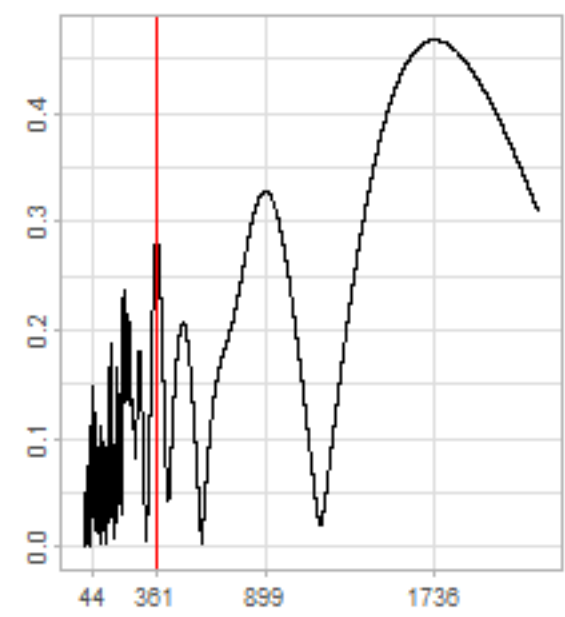

Drift p-value: 1.91e-03, rate: -3.19 cmH2O/year @2017-03-16 12:00:00

Drift p-value: 8.12e-01, rate: 103.00 cmH2O/year @2019-09-19

Drift p-value: 8.09e-01, rate: 1.77 cmH2O/year @2019-01-08 12:00:00

Drift p-value: 9.47e-01, rate: -93.94 cmH2O/year @2019-09-06 12:00:00

BAOL500X_B_0029B - v0.01

BAOL503X_B_009C1 - v0.01

BAOL517X_B_0055C - v0.01

BAOL518X_B_B2129 - v0.01

Drift p-value: 6.83e-01, rate: 0.48 cmH2O/year @2016-09-18 12:00:00

Drift p-value: $7.37e-02$, rate: -2062.73 cmH₂O/year @2020-02-03 12:00:00

Drift p-value: 7.29e-01, rate: 0.41 cmH2O/year @2016-08-30 12:00:00

Drift p-value: 6.50e-01, rate: 0.21 cmH2O/year @2016-09-23 12:00:00

Drift p-value: 7.98e-01, rate: 98.17 cmH2O/year @2019-11-01

BAOL547X_B_B2137 - v0.01

BAOL548X_B_0055B - v0.01

Drift p-value: 9.22e-01, rate: 0.67 cmH2O/year @2014-12-13

Drift p-value: 8.57e-01, rate: 164.61 cmH2O/year @2017-12-22 12:00:00

BAOL550X_B_B2136 - v0.01

BAOL551X_B_B2135 - v0.01