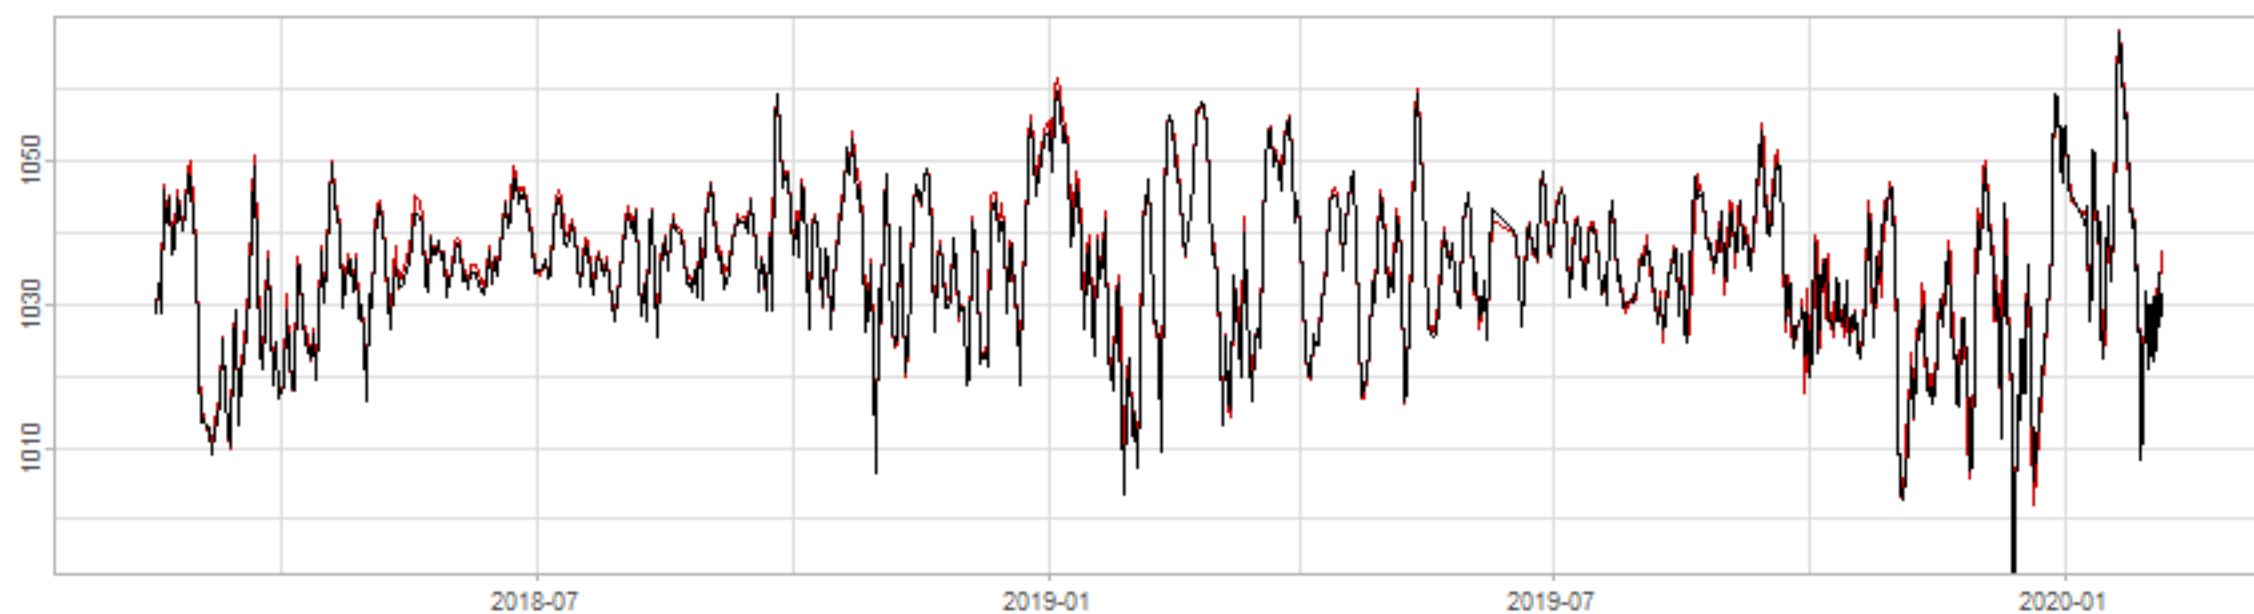

Drift p-value: 1.91e-03, rate: -3.19 cmH2O/year @2017-03-16 12:00:00

Drift p-value: 8.12e-01, rate: 103.00 cmH2O/year @2019-09-19

Drift p-value: 8.09e-01, rate: 1.77 cmH2O/year @2019-01-08 12:00:00

Drift p-value: 9.47e-01, rate: -93.94 cmH2O/year @2019-09-06 12:00:00

BAOL500X_B_0029B - v0.01

BAOL503X_B_009C1 - v0.01

BAOL517X_B_0055C - v0.01

BAOL518X_B_B2129 - v0.01

Drift p-value: 6.83e-01, rate: 0.48 cmH2O/year @2016-09-18 12:00:00

Drift p-value: $7.37e-02$, rate: -2062.73 cmH₂O/year @2020-02-03 12:00:00

Drift p-value: 7.29e-01, rate: 0.41 cmH2O/year @2016-08-30 12:00:00

Drift p-value: 6.50e-01, rate: 0.21 cmH2O/year @2016-09-23 12:00:00

Drift p-value: 7.98e-01, rate: 98.17 cmH2O/year @2019-11-01

BAOL547X_B_B2137 - v0.01

BAOL548X_B_0055B - v0.01

Drift p-value: 9.22e-01, rate: 0.67 cmH2O/year @2014-12-13

Drift p-value: 8.57e-01, rate: 164.61 cmH2O/year @2017-12-22 12:00:00

BAOL550X_B_B2136 - v0.01

BAOL551X_B_B2135 - v0.01