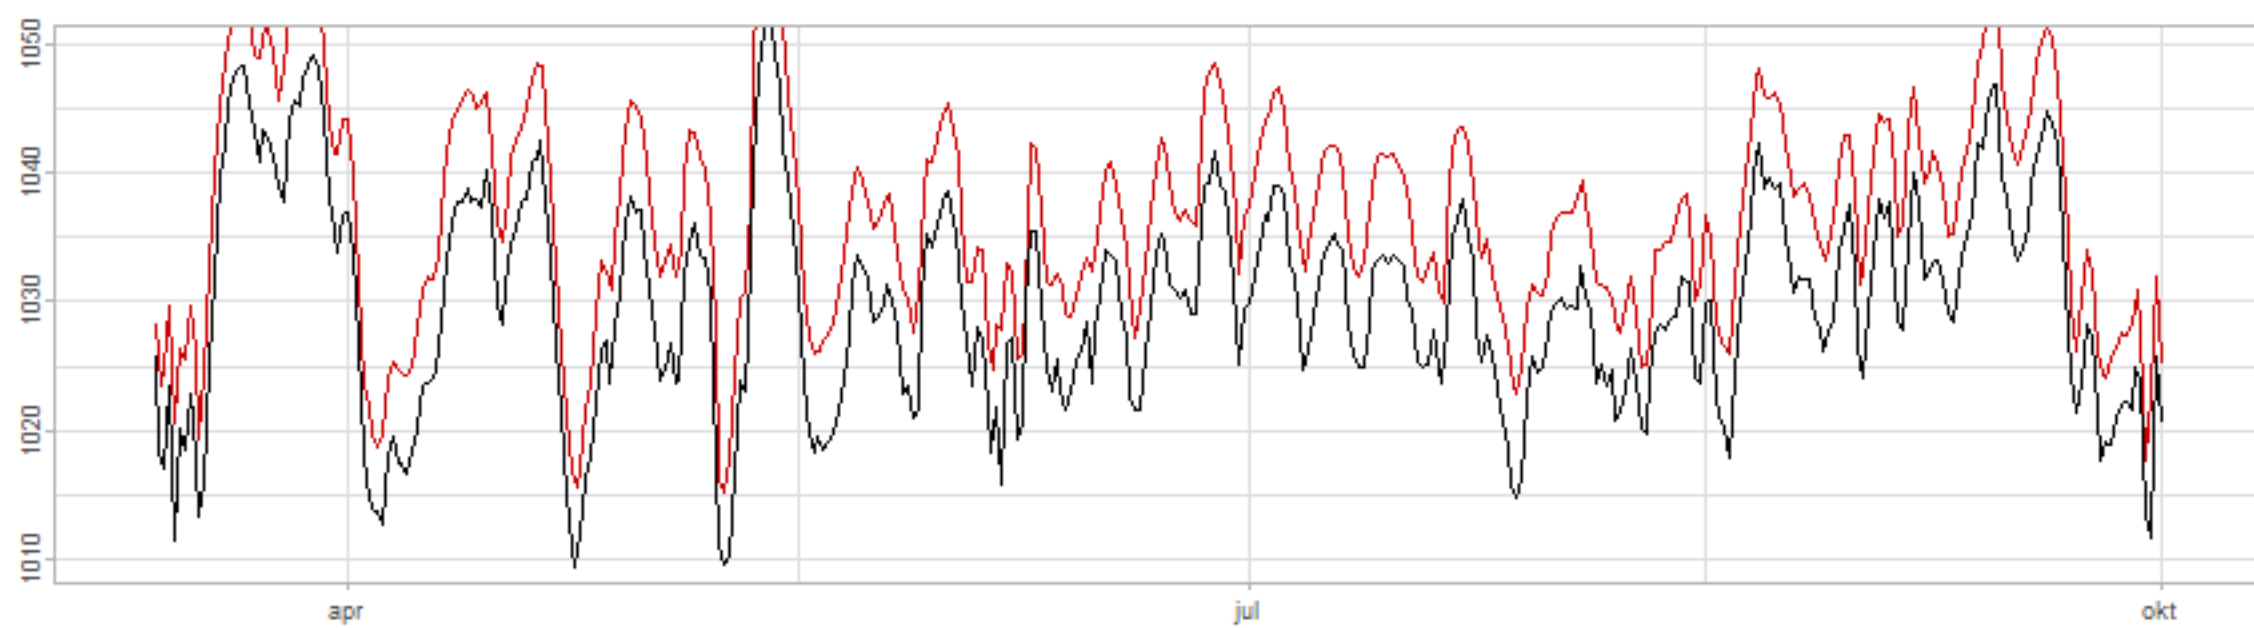

Drift p-value: 1.91e-03, rate: -3.19 cmH2O/year @2017-03-16 12:00:00

Drift p-value: 8.12e-01, rate: 103.00 cmH2O/year @2019-09-19

Drift p-value: 8.09e-01, rate: 1.77 cmH2O/year @2019-01-08 12:00:00

Drift p-value: 9.47e-01, rate: -93.94 cmH2O/year @2019-09-06 12:00:00

BAOL500X_B_0029B - v0.01

BAOL503X_B_009C1 - v0.01

BAOL517X_B_0055C - v0.01

BAOL518X_B_B2129 - v0.01

Drift p-value: 6.83e-01, rate: 0.48 cmH2O/year @2016-09-18 12:00:00

Drift p-value: $7.37e-02$, rate: -2062.73 cmH₂O/year @2020-02-03 12:00:00

Drift p-value: 7.29e-01, rate: 0.41 cmH2O/year @2016-08-30 12:00:00

Drift p-value: 6.50e-01, rate: 0.21 cmH2O/year @2016-09-23 12:00:00

Drift p-value: 7.98e-01, rate: 98.17 cmH2O/year @2019-11-01

BAOL547X_B_B2137 - v0.01

BAOL548X_B_0055B - v0.01

Drift p-value: 9.22e-01, rate: 0.67 cmH2O/year @2014-12-13

Drift p-value: 8.57e-01, rate: 164.61 cmH2O/year @2017-12-22 12:00:00

BAOL550X_B_B2136 - v0.01

BAOL551X_B_B2135 - v0.01