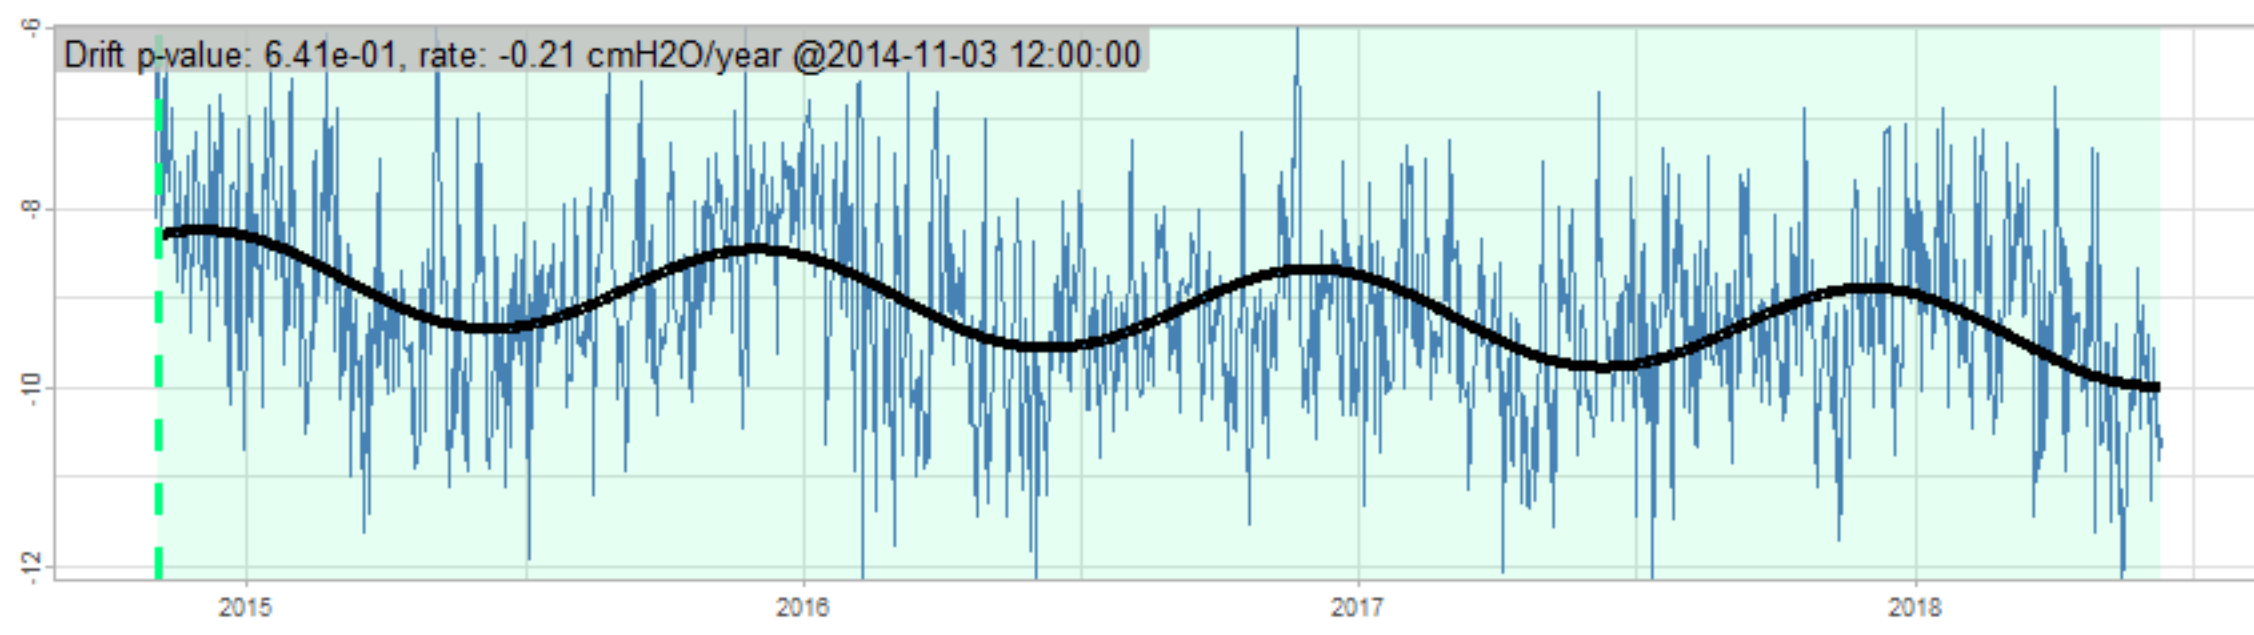

Drift p-value: 1.91e-03, rate: -3.19 cmH2O/year @2017-03-16 12:00:00

Drift p-value: 8.12e-01, rate: 103.00 cmH2O/year @2019-09-19

Drift p-value: 8.09e-01, rate: 1.77 cmH2O/year @2019-01-08 12:00:00

Drift p-value: 9.47e-01, rate: -93.94 cmH2O/year @2019-09-06 12:00:00

BAOL500X_B_0029B - v0.01

BAOL503X_B_009C1 - v0.01

BAOL517X_B_0055C - v0.01

BAOL518X_B_B2129 - v0.01

Drift p-value: 6.83e-01, rate: 0.48 cmH2O/year @2016-09-18 12:00:00

Drift p-value: $7.37e-02$, rate: -2062.73 cmH₂O/year @2020-02-03 12:00:00

Drift p-value: 7.29e-01, rate: 0.41 cmH2O/year @2016-08-30 12:00:00

Drift p-value: 6.50e-01, rate: 0.21 cmH2O/year @2016-09-23 12:00:00

Drift p-value: 7.98e-01, rate: 98.17 cmH2O/year @2019-11-01

BAOL547X_B_B2137 - v0.01

BAOL548X_B_0055B - v0.01

Drift p-value: 9.22e-01, rate: 0.67 cmH2O/year @2014-12-13

Drift p-value: 8.57e-01, rate: 164.61 cmH2O/year @2017-12-22 12:00:00

BAOL550X_B_B2136 - v0.01

BAOL551X_B_B2135 - v0.01