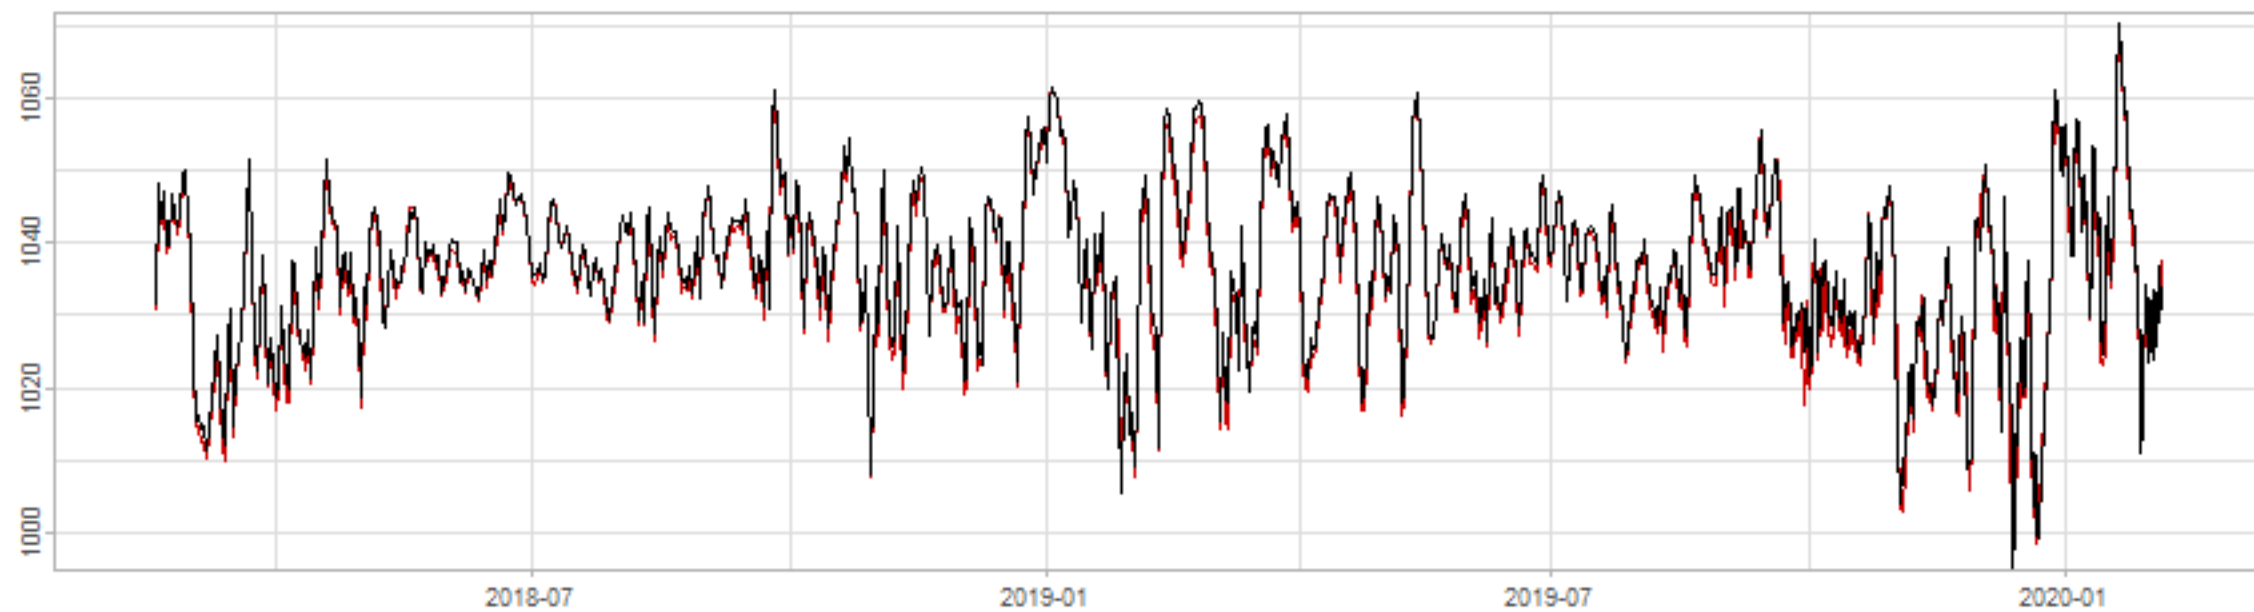

Drift p-value: 1.91e-03, rate: -3.19 cmH2O/year @2017-03-16 12:00:00

Drift p-value: 8.12e-01, rate: 103.00 cmH2O/year @2019-09-19

Drift p-value: 8.09e-01, rate: 1.77 cmH2O/year @2019-01-08 12:00:00

Drift p-value: 9.47e-01, rate: -93.94 cmH2O/year @2019-09-06 12:00:00

BAOL500X_B_0029B - v0.01

BAOL503X_B_009C1 - v0.01

BAOL517X_B_0055C - v0.01

BAOL518X_B_B2129 - v0.01

Drift p-value: 6.83e-01, rate: 0.48 cmH2O/year @2016-09-18 12:00:00

Drift p-value: $7.37e-02$, rate: -2062.73 cmH₂O/year @2020-02-03 12:00:00

Drift p-value: 7.29e-01, rate: 0.41 cmH2O/year @2016-08-30 12:00:00

Drift p-value: 6.50e-01, rate: 0.21 cmH2O/year @2016-09-23 12:00:00

Drift p-value: 7.98e-01, rate: 98.17 cmH2O/year @2019-11-01

BAOL547X_B_B2137 - v0.01

BAOL548X_B_0055B - v0.01

Drift p-value: 9.22e-01, rate: 0.67 cmH2O/year @2014-12-13

Drift p-value: 8.57e-01, rate: 164.61 cmH2O/year @2017-12-22 12:00:00

BAOL550X_B_B2136 - v0.01

BAOL551X_B_B2135 - v0.01