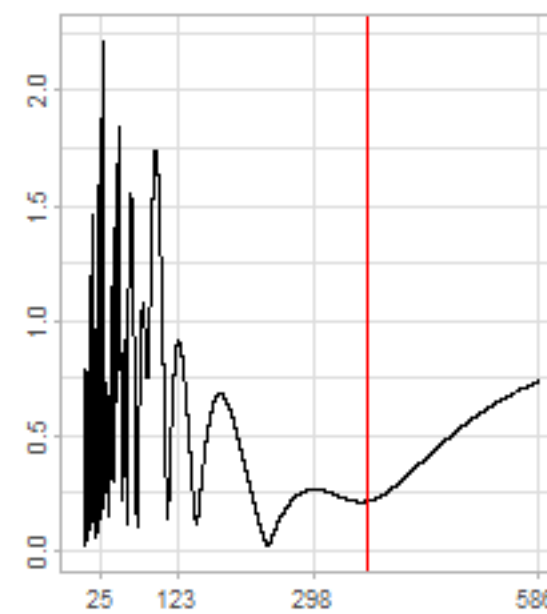

Drift p-value: 1.91e-03, rate: -3.19 cmH2O/year @2017-03-16 12:00:00

Drift p-value: 8.12e-01, rate: 103.00 cmH2O/year @2019-09-19

Drift p-value: 8.09e-01, rate: 1.77 cmH2O/year @2019-01-08 12:00:00

Drift p-value: 9.47e-01, rate: -93.94 cmH2O/year @2019-09-06 12:00:00

BAOL500X_B_0029B - v0.01

BAOL503X_B_009C1 - v0.01

BAOL517X_B_0055C - v0.01

BAOL518X_B_B2129 - v0.01

Drift p-value: 6.83e-01, rate: 0.48 cmH2O/year @2016-09-18 12:00:00

Drift p-value: $7.37e-02$, rate: -2062.73 cmH₂O/year @2020-02-03 12:00:00

Drift p-value: 7.29e-01, rate: 0.41 cmH2O/year @2016-08-30 12:00:00

Drift p-value: 6.50e-01, rate: 0.21 cmH2O/year @2016-09-23 12:00:00

Drift p-value: 7.98e-01, rate: 98.17 cmH2O/year @2019-11-01

BAOL547X_B_B2137 - v0.01

BAOL548X_B_0055B - v0.01

Drift p-value: 9.22e-01, rate: 0.67 cmH2O/year @2014-12-13

Drift p-value: 8.57e-01, rate: 164.61 cmH2O/year @2017-12-22 12:00:00

BAOL550X_B_B2136 - v0.01

BAOL551X_B_B2135 - v0.01