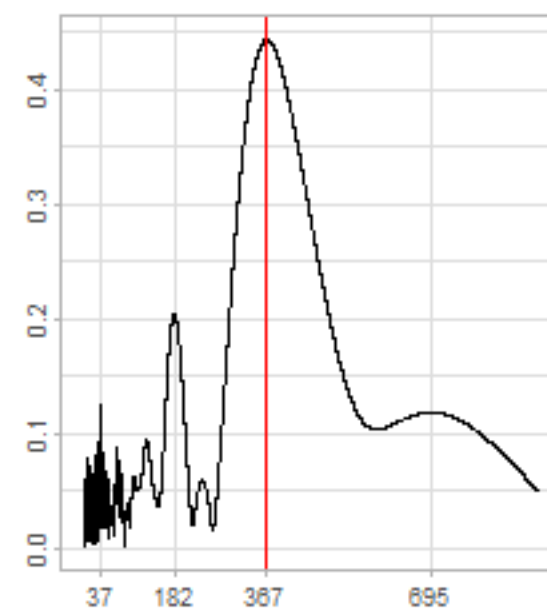

Drift p-value: 1.91e-03, rate: -3.19 cmH2O/year @2017-03-16 12:00:00

Drift p-value: 8.12e-01, rate: 103.00 cmH2O/year @2019-09-19

Drift p-value: 8.09e-01, rate: 1.77 cmH2O/year @2019-01-08 12:00:00

Drift p-value: 9.47e-01, rate: -93.94 cmH2O/year @2019-09-06 12:00:00

BAOL500X_B_0029B - v0.01

BAOL503X_B_009C1 - v0.01

BAOL517X_B_0055C - v0.01

BAOL518X_B_B2129 - v0.01

Drift p-value: 6.83e-01, rate: 0.48 cmH2O/year @2016-09-18 12:00:00

Drift p-value: $7.37e-02$, rate: -2062.73 cmH₂O/year @2020-02-03 12:00:00

Drift p-value: 7.29e-01, rate: 0.41 cmH2O/year @2016-08-30 12:00:00

Drift p-value: 6.50e-01, rate: 0.21 cmH2O/year @2016-09-23 12:00:00

Drift p-value: 7.98e-01, rate: 98.17 cmH2O/year @2019-11-01

BAOL547X_B_B2137 - v0.01

BAOL548X_B_0055B - v0.01

Drift p-value: 9.22e-01, rate: 0.67 cmH2O/year @2014-12-13

Drift p-value: 8.57e-01, rate: 164.61 cmH2O/year @2017-12-22 12:00:00

BAOL550X_B_B2136 - v0.01

BAOL551X_B_B2135 - v0.01