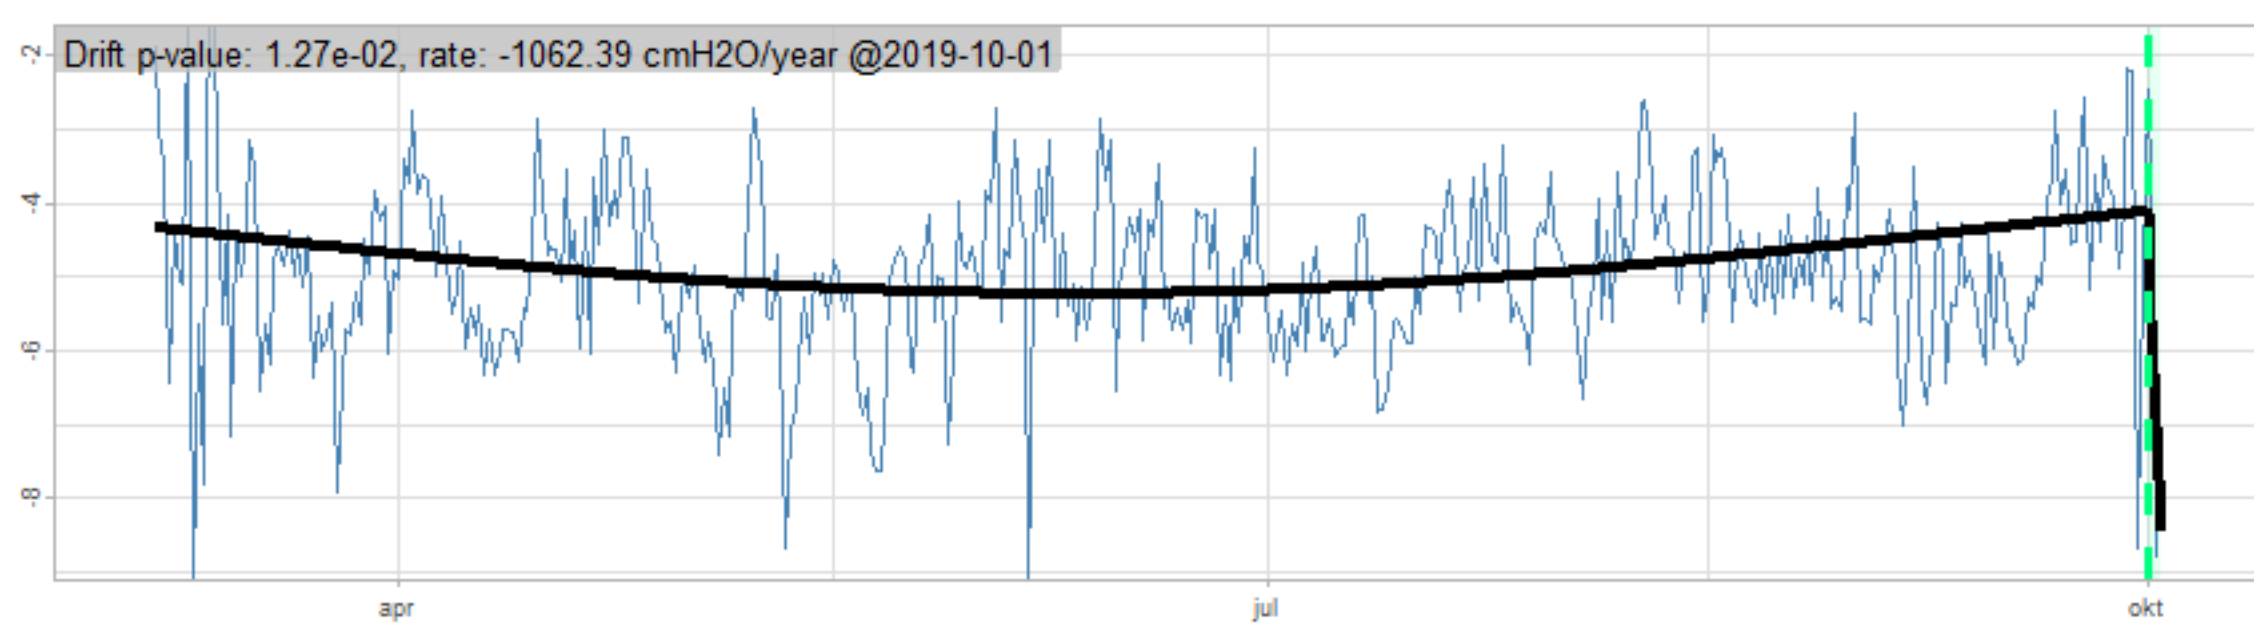

Drift p-value: 1.91e-03, rate: -3.19 cmH2O/year @2017-03-16 12:00:00

Drift p-value: 8.12e-01, rate: 103.00 cmH2O/year @2019-09-19

Drift p-value: 8.09e-01, rate: 1.77 cmH2O/year @2019-01-08 12:00:00

Drift p-value: 9.47e-01, rate: -93.94 cmH2O/year @2019-09-06 12:00:00

BAOL500X_B_0029B - v0.01

BAOL503X_B_009C1 - v0.01

BAOL517X_B_0055C - v0.01

BAOL518X_B_B2129 - v0.01

Drift p-value: 6.83e-01, rate: 0.48 cmH2O/year @2016-09-18 12:00:00

Drift p-value: $7.37e-02$, rate: -2062.73 cmH₂O/year @2020-02-03 12:00:00

Drift p-value: 7.29e-01, rate: 0.41 cmH2O/year @2016-08-30 12:00:00

Drift p-value: 6.50e-01, rate: 0.21 cmH2O/year @2016-09-23 12:00:00

Drift p-value: 7.98e-01, rate: 98.17 cmH2O/year @2019-11-01

BAOL547X_B_B2137 - v0.01

BAOL548X_B_0055B - v0.01

Drift p-value: 9.22e-01, rate: 0.67 cmH2O/year @2014-12-13

Drift p-value: 8.57e-01, rate: 164.61 cmH2O/year @2017-12-22 12:00:00

BAOL550X_B_B2136 - v0.01

BAOL551X_B_B2135 - v0.01