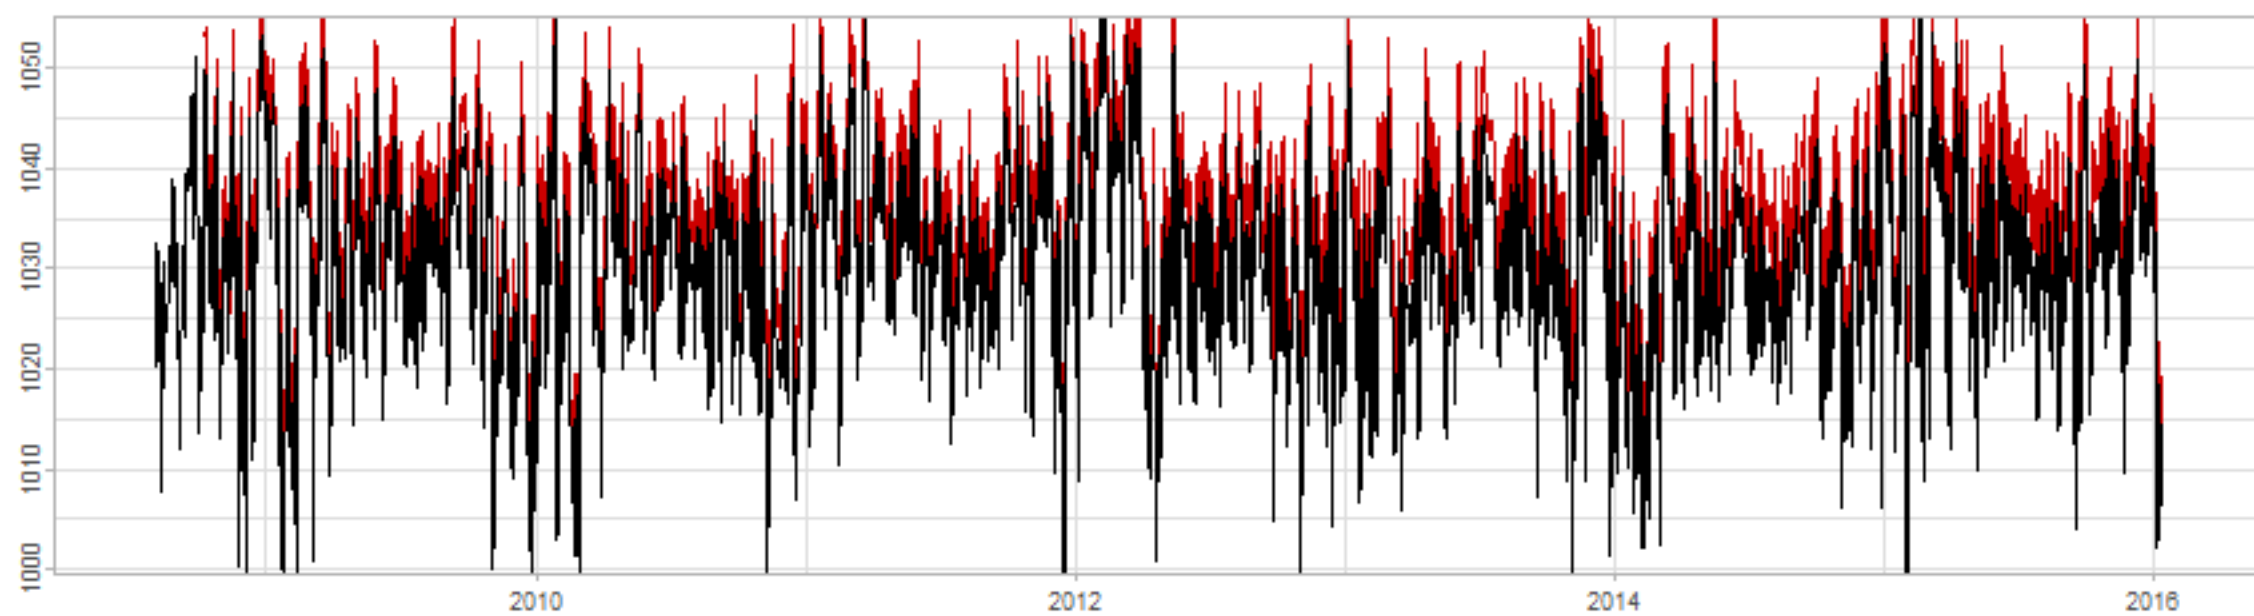

Drift p-value: 1.91e-03, rate: -3.19 cmH2O/year @2017-03-16 12:00:00

Drift p-value: 8.12e-01, rate: 103.00 cmH2O/year @2019-09-19

Drift p-value: 8.09e-01, rate: 1.77 cmH2O/year @2019-01-08 12:00:00

Drift p-value: 9.47e-01, rate: -93.94 cmH2O/year @2019-09-06 12:00:00

BAOL500X_B_0029B - v0.01

BAOL503X_B_009C1 - v0.01

BAOL517X_B_0055C - v0.01

BAOL518X_B_B2129 - v0.01

Drift p-value: 6.83e-01, rate: 0.48 cmH2O/year @2016-09-18 12:00:00

Drift p-value: $7.37e-02$, rate: -2062.73 cmH₂O/year @2020-02-03 12:00:00

Drift p-value: 7.29e-01, rate: 0.41 cmH2O/year @2016-08-30 12:00:00

Drift p-value: 6.50e-01, rate: 0.21 cmH2O/year @2016-09-23 12:00:00

Drift p-value: 7.98e-01, rate: 98.17 cmH2O/year @2019-11-01

BAOL547X_B_B2137 - v0.01