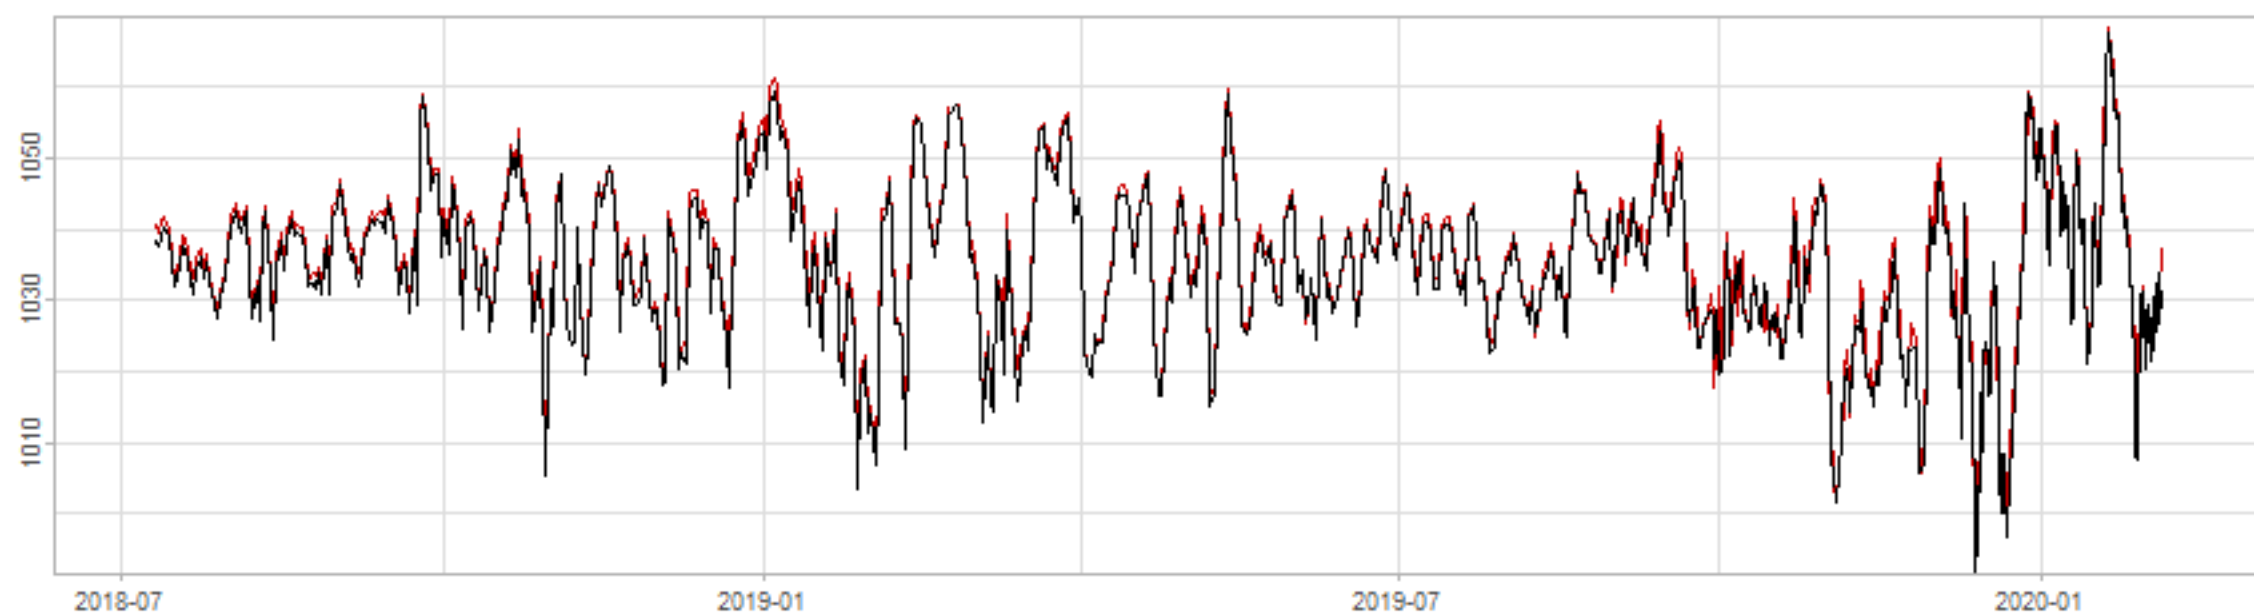

Drift p-value: 1.91e-03, rate: -3.19 cmH2O/year @2017-03-16 12:00:00

Drift p-value: 8.12e-01, rate: 103.00 cmH2O/year @2019-09-19

Drift p-value: 8.09e-01, rate: 1.77 cmH2O/year @2019-01-08 12:00:00

Drift p-value: 9.47e-01, rate: -93.94 cmH2O/year @2019-09-06 12:00:00

BAOL500X_B_0029B - v0.01

BAOL503X_B_009C1 - v0.01

BAOL517X_B_0055C - v0.01

BAOL518X_B_B2129 - v0.01

Drift p-value: 6.83e-01, rate: 0.48 cmH2O/year @2016-09-18 12:00:00

Drift p-value: $7.37e-02$, rate: -2062.73 cmH₂O/year @2020-02-03 12:00:00

Drift p-value: 7.29e-01, rate: 0.41 cmH2O/year @2016-08-30 12:00:00

Drift p-value: 6.50e-01, rate: 0.21 cmH2O/year @2016-09-23 12:00:00

Drift p-value: 7.98e-01, rate: 98.17 cmH2O/year @2019-11-01

BAOL547X_B_B2137 - v0.01