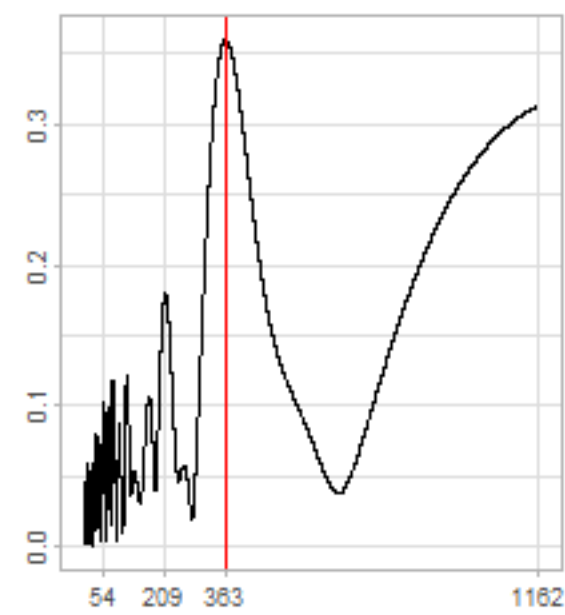

Drift p-value: 1.91e-03, rate: -3.19 cmH2O/year @2017-03-16 12:00:00

Drift p-value: 8.12e-01, rate: 103.00 cmH2O/year @2019-09-19

Drift p-value: 8.09e-01, rate: 1.77 cmH2O/year @2019-01-08 12:00:00

Drift p-value: 9.47e-01, rate: -93.94 cmH2O/year @2019-09-06 12:00:00

BAOL500X_B_0029B - v0.01

BAOL503X_B_009C1 - v0.01

BAOL517X_B_0055C - v0.01

BAOL518X_B_B2129 - v0.01

Drift p-value: 6.83e-01, rate: 0.48 cmH2O/year @2016-09-18 12:00:00

Drift p-value: $7.37e-02$, rate: -2062.73 cmH₂O/year @2020-02-03 12:00:00

Drift p-value: 7.29e-01, rate: 0.41 cmH2O/year @2016-08-30 12:00:00

Drift p-value: 6.50e-01, rate: 0.21 cmH2O/year @2016-09-23 12:00:00

Drift p-value: 7.98e-01, rate: 98.17 cmH2O/year @2019-11-01

BAOL547X_B_B2137 - v0.01

BAOL548X_B_0055B - v0.01

Drift p-value: 9.22e-01, rate: 0.67 cmH2O/year @2014-12-13

Drift p-value: 8.57e-01, rate: 164.61 cmH2O/year @2017-12-22 12:00:00

BAOL550X_B_B2136 - v0.01

BAOL551X_B_B2135 - v0.01