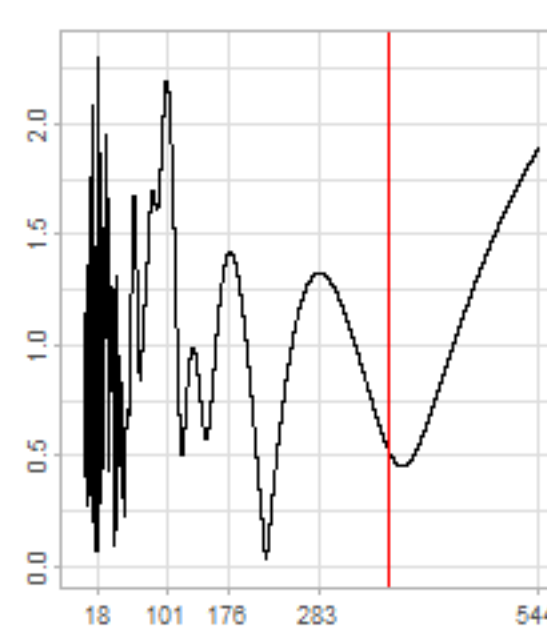

Drift p-value: 1.91e-03, rate: -3.19 cmH2O/year @2017-03-16 12:00:00

Drift p-value: 8.12e-01, rate: 103.00 cmH2O/year @2019-09-19

Drift p-value: 8.09e-01, rate: 1.77 cmH2O/year @2019-01-08 12:00:00

Drift p-value: 9.47e-01, rate: -93.94 cmH2O/year @2019-09-06 12:00:00

BAOL500X_B_0029B - v0.01

BAOL503X_B_009C1 - v0.01

BAOL517X_B_0055C - v0.01

BAOL518X_B_B2129 - v0.01

Drift p-value: 6.83e-01, rate: 0.48 cmH2O/year @2016-09-18 12:00:00

Drift p-value: $7.37e-02$, rate: -2062.73 cmH₂O/year @2020-02-03 12:00:00

Drift p-value: 7.29e-01, rate: 0.41 cmH2O/year @2016-08-30 12:00:00

Drift p-value: 6.50e-01, rate: 0.21 cmH2O/year @2016-09-23 12:00:00

Drift p-value: 7.98e-01, rate: 98.17 cmH2O/year @2019-11-01

BAOL547X_B_B2137 - v0.01

BAOL548X_B_0055B - v0.01

Drift p-value: 9.22e-01, rate: 0.67 cmH2O/year @2014-12-13

Drift p-value: 8.57e-01, rate: 164.61 cmH2O/year @2017-12-22 12:00:00

BAOL550X_B_B2136 - v0.01

BAOL551X_B_B2135 - v0.01