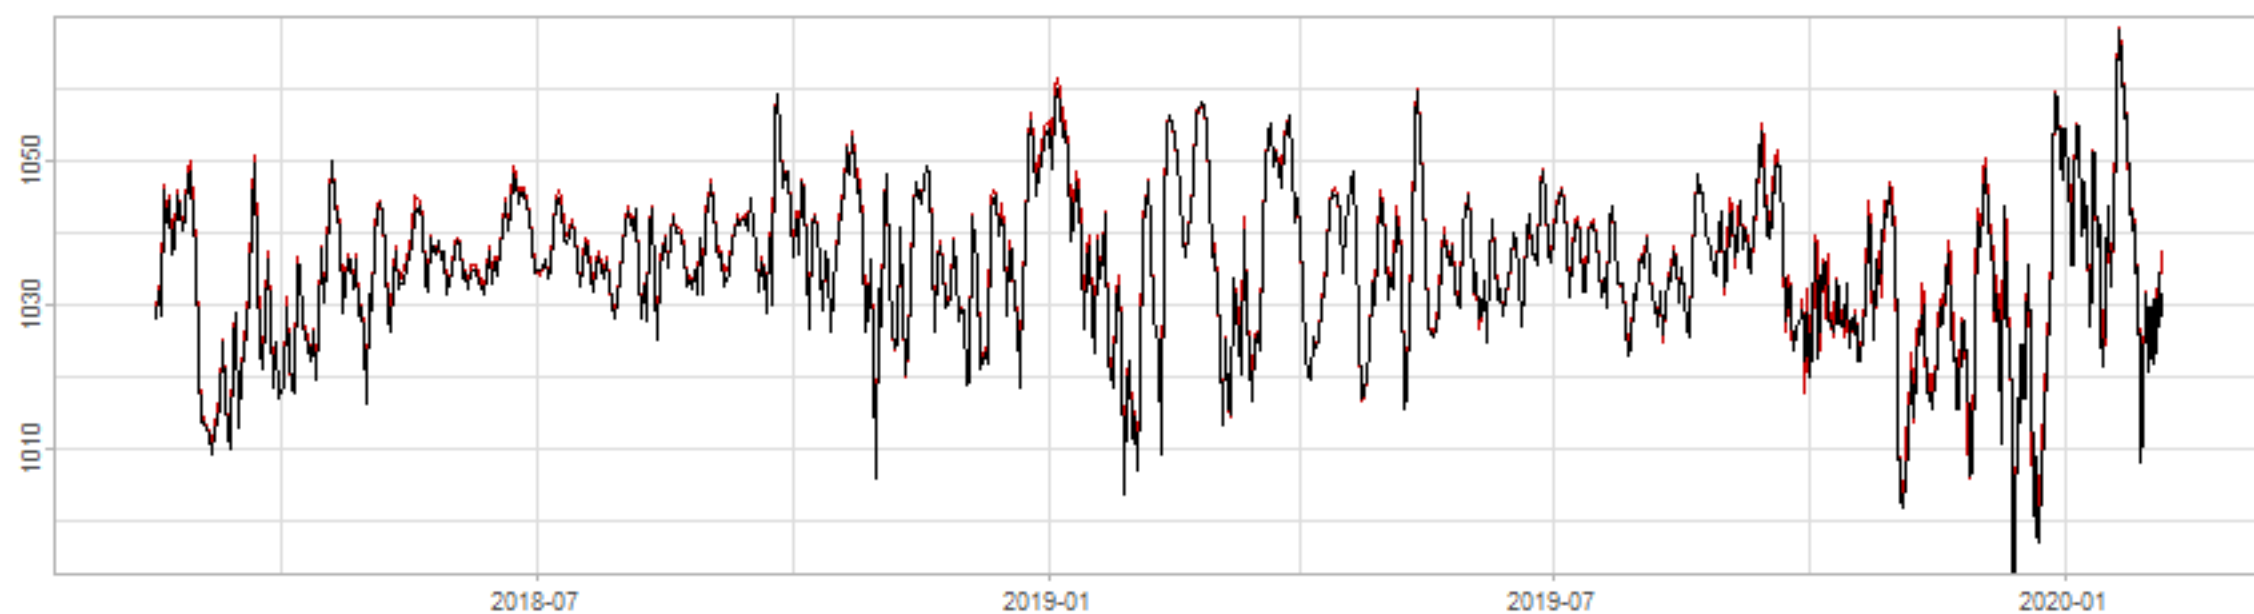

Drift p-value: 1.91e-03, rate: -3.19 cmH2O/year @2017-03-16 12:00:00

Drift p-value: 8.12e-01, rate: 103.00 cmH2O/year @2019-09-19

Drift p-value: 8.09e-01, rate: 1.77 cmH2O/year @2019-01-08 12:00:00

Drift p-value: 9.47e-01, rate: -93.94 cmH2O/year @2019-09-06 12:00:00

BAOL500X_B_0029B - v0.01

BAOL503X_B_009C1 - v0.01

BAOL517X_B_0055C - v0.01

BAOL518X_B_B2129 - v0.01

Drift p-value: 6.83e-01, rate: 0.48 cmH2O/year @2016-09-18 12:00:00

Drift p-value: $7.37e-02$, rate: -2062.73 cmH₂O/year @2020-02-03 12:00:00

Drift p-value: 7.29e-01, rate: 0.41 cmH2O/year @2016-08-30 12:00:00

Drift p-value: 6.50e-01, rate: 0.21 cmH2O/year @2016-09-23 12:00:00

Drift p-value: 7.98e-01, rate: 98.17 cmH2O/year @2019-11-01

BAOL547X_B_B2137 - v0.01

BAOL548X_B_0055B - v0.01

Drift p-value: 9.22e-01, rate: 0.67 cmH2O/year @2014-12-13

Drift p-value: 8.57e-01, rate: 164.61 cmH2O/year @2017-12-22 12:00:00

BAOL550X_B_B2136 - v0.01

BAOL551X_B_B2135 - v0.01