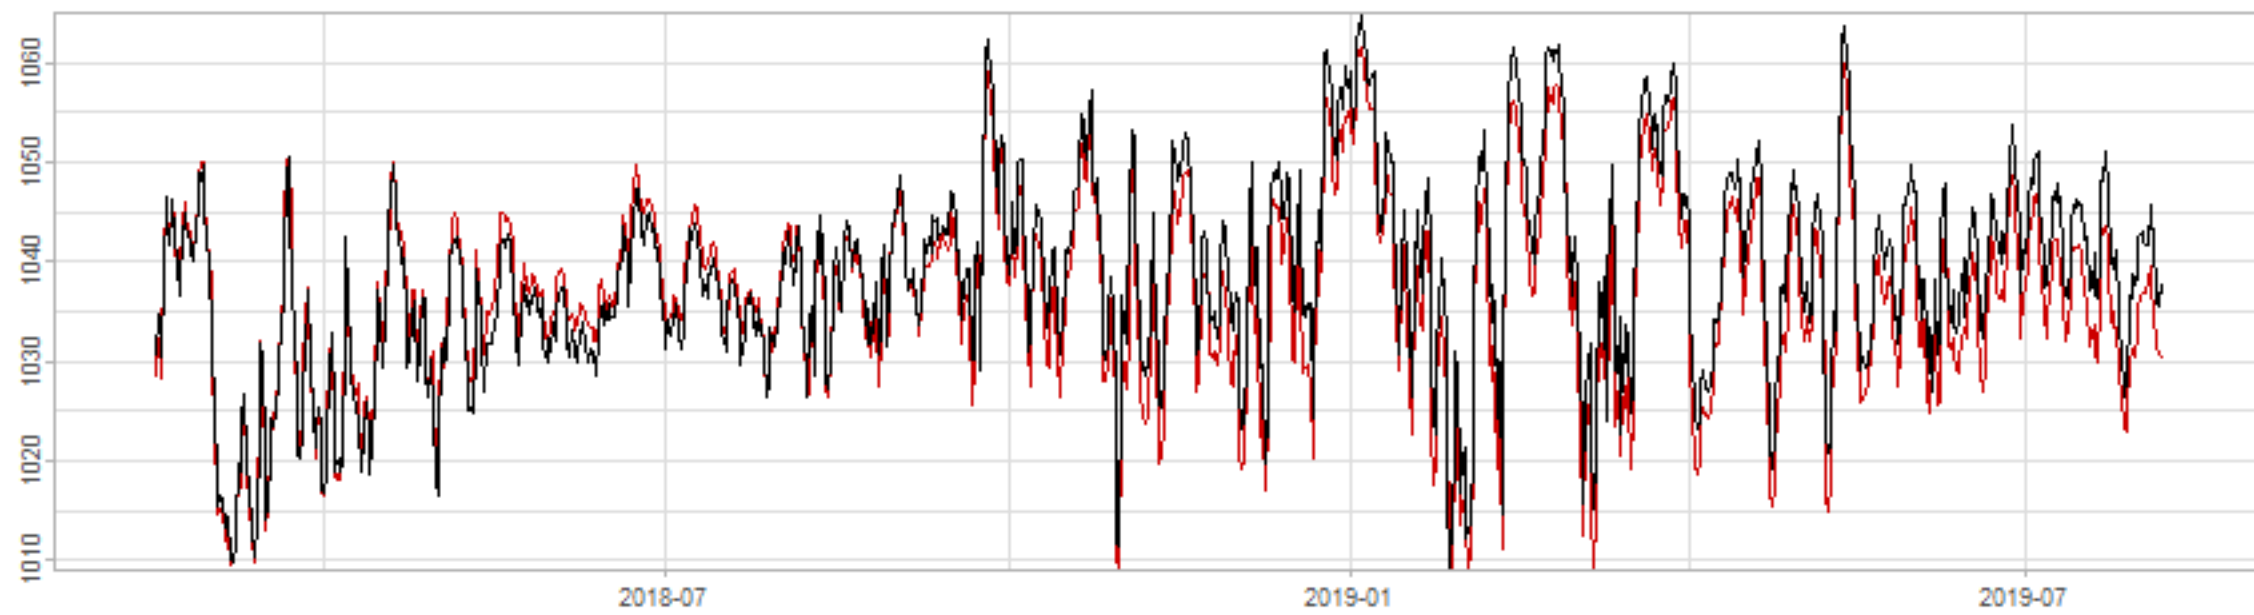

Drift p-value: 1.91e-03, rate: -3.19 cmH2O/year @2017-03-16 12:00:00

Drift p-value: 8.12e-01, rate: 103.00 cmH2O/year @2019-09-19

Drift p-value: 8.09e-01, rate: 1.77 cmH2O/year @2019-01-08 12:00:00

Drift p-value: 9.47e-01, rate: -93.94 cmH2O/year @2019-09-06 12:00:00

BAOL500X_B_0029B - v0.01

BAOL503X_B_009C1 - v0.01

BAOL517X_B_0055C - v0.01

BAOL518X_B_B2129 - v0.01

Drift p-value: 6.83e-01, rate: 0.48 cmH2O/year @2016-09-18 12:00:00

Drift p-value: $7.37e-02$, rate: -2062.73 cmH₂O/year @2020-02-03 12:00:00

Drift p-value: 7.29e-01, rate: 0.41 cmH2O/year @2016-08-30 12:00:00

Drift p-value: 6.50e-01, rate: 0.21 cmH2O/year @2016-09-23 12:00:00

Drift p-value: 7.98e-01, rate: 98.17 cmH2O/year @2019-11-01

BAOL547X_B_B2137 - v0.01

BAOL548X_B_0055B - v0.01

Drift p-value: 9.22e-01, rate: 0.67 cmH2O/year @2014-12-13

Drift p-value: 8.57e-01, rate: 164.61 cmH2O/year @2017-12-22 12:00:00

BAOL550X_B_B2136 - v0.01

BAOL551X_B_B2135 - v0.01