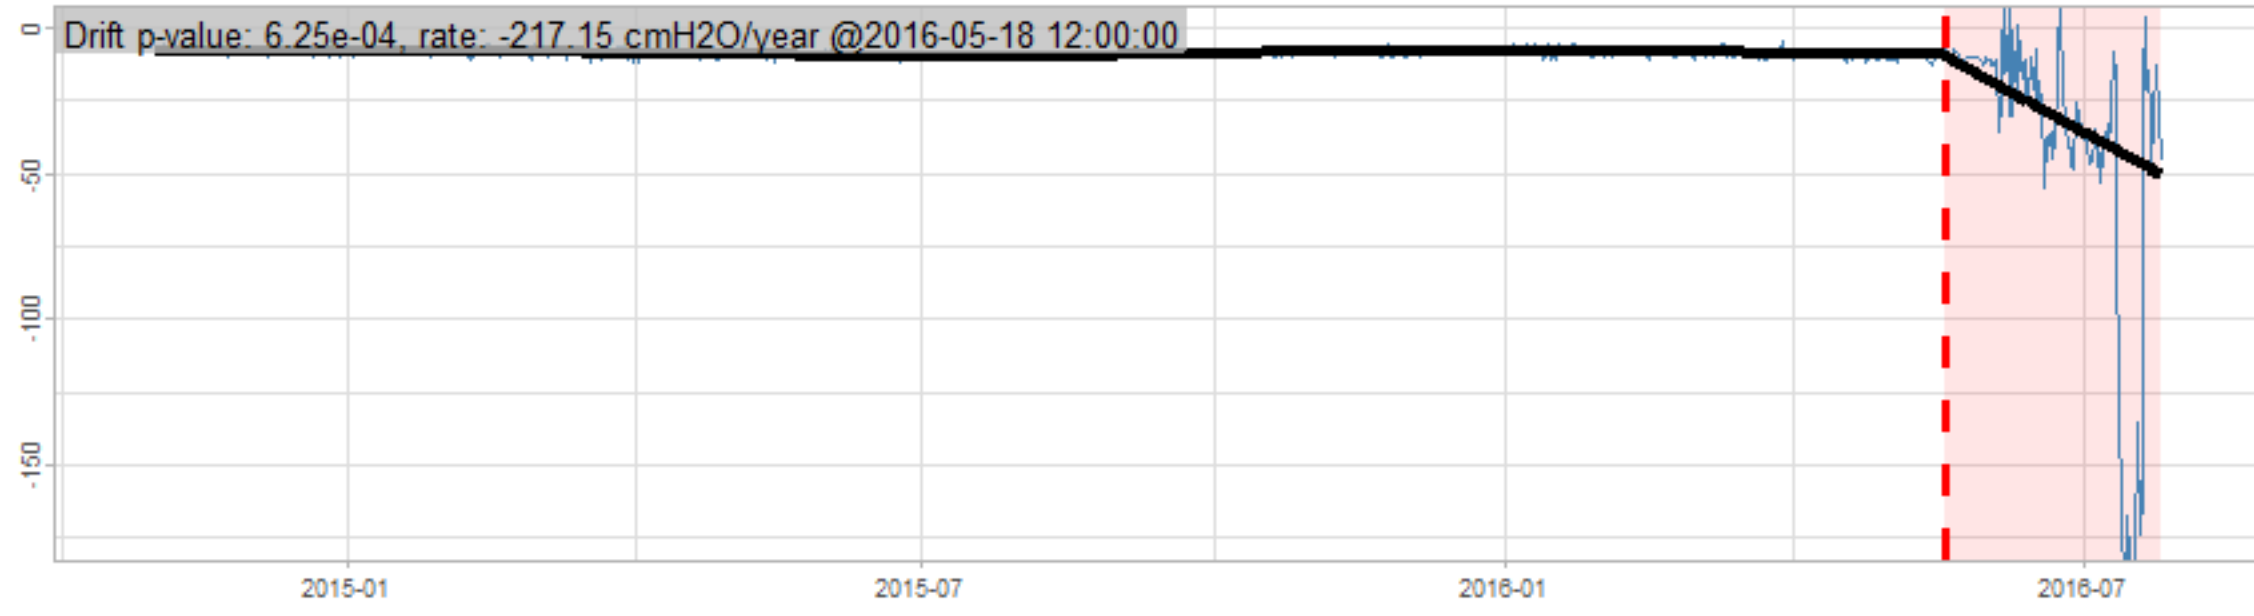

Drift p-value: 1.91e-03, rate: -3.19 cmH2O/year @2017-03-16 12:00:00

Drift p-value: 8.12e-01, rate: 103.00 cmH2O/year @2019-09-19

Drift p-value: 8.09e-01, rate: 1.77 cmH2O/year @2019-01-08 12:00:00

Drift p-value: 9.47e-01, rate: -93.94 cmH2O/year @2019-09-06 12:00:00

BAOL500X_B_0029B - v0.01

BAOL503X_B_009C1 - v0.01

BAOL517X_B_0055C - v0.01

BAOL518X_B_B2129 - v0.01

Drift p-value: 6.83e-01, rate: 0.48 cmH2O/year @2016-09-18 12:00:00

Drift p-value: $7.37e-02$, rate: -2062.73 cmH₂O/year @2020-02-03 12:00:00

Drift p-value: 7.29e-01, rate: 0.41 cmH2O/year @2016-08-30 12:00:00

Drift p-value: 6.50e-01, rate: 0.21 cmH2O/year @2016-09-23 12:00:00

Drift p-value: 7.98e-01, rate: 98.17 cmH2O/year @2019-11-01

BAOL547X_B_B2137 - v0.01

BAOL548X_B_0055B - v0.01

Drift p-value: 9.22e-01, rate: 0.67 cmH2O/year @2014-12-13

Drift p-value: 8.57e-01, rate: 164.61 cmH2O/year @2017-12-22 12:00:00

BAOL550X_B_B2136 - v0.01

BAOL551X_B_B2135 - v0.01