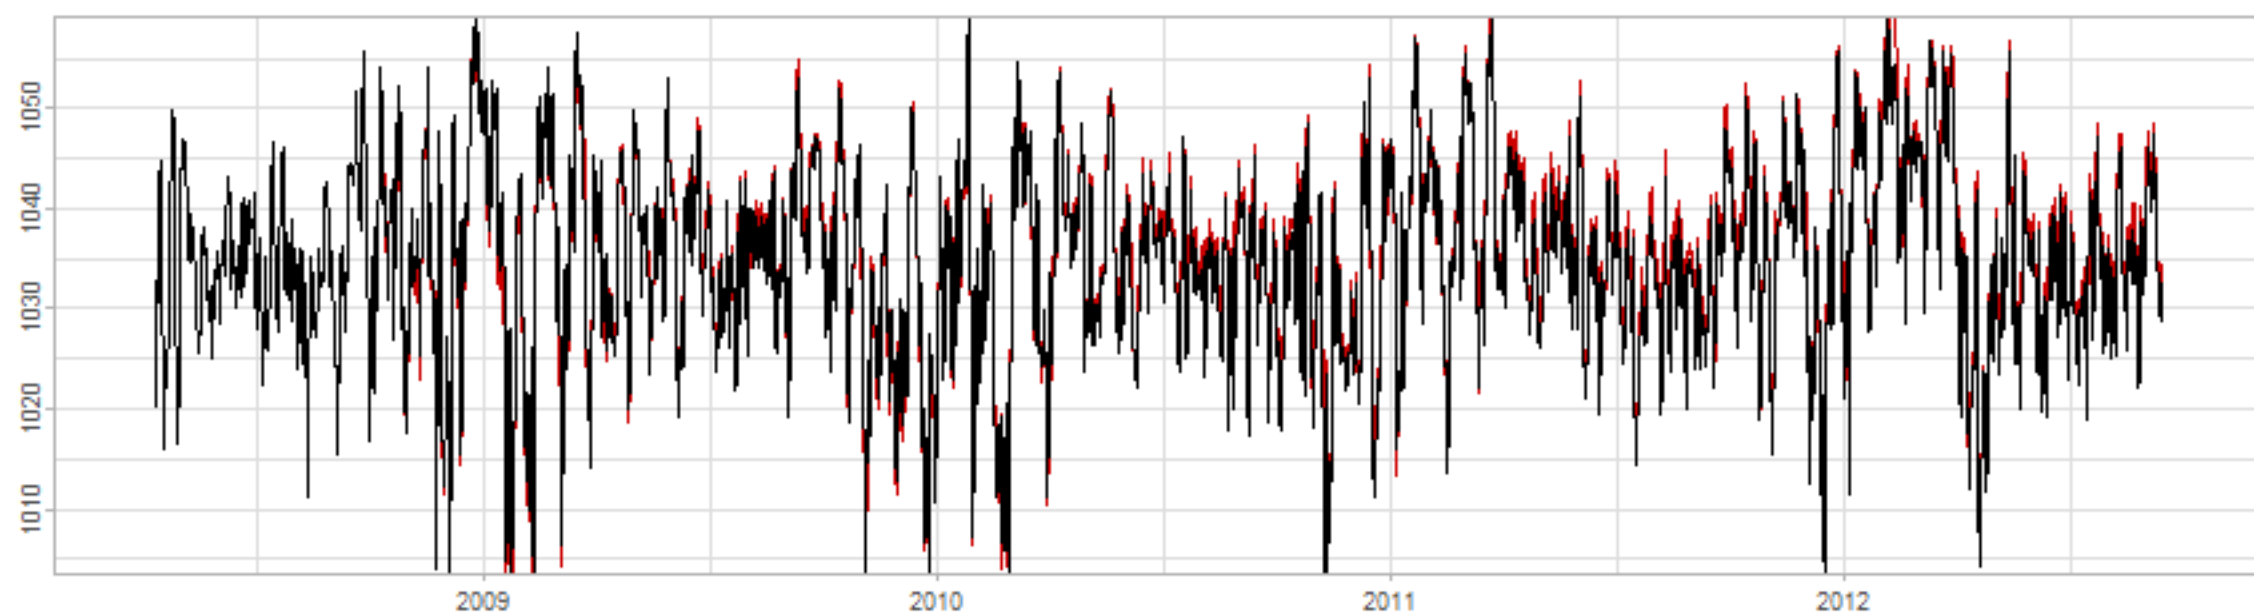

Drift p-value: 1.91e-03, rate: -3.19 cmH2O/year @2017-03-16 12:00:00

Drift p-value: 8.12e-01, rate: 103.00 cmH2O/year @2019-09-19

Drift p-value: 8.09e-01, rate: 1.77 cmH2O/year @2019-01-08 12:00:00

Drift p-value: 9.47e-01, rate: -93.94 cmH2O/year @2019-09-06 12:00:00

BAOL500X_B_0029B - v0.01

BAOL503X_B_009C1 - v0.01

BAOL517X_B_0055C - v0.01

BAOL518X_B_B2129 - v0.01

Drift p-value: 6.83e-01, rate: 0.48 cmH2O/year @2016-09-18 12:00:00

Drift p-value: $7.37e-02$, rate: -2062.73 cmH₂O/year @2020-02-03 12:00:00

Drift p-value: 7.29e-01, rate: 0.41 cmH2O/year @2016-08-30 12:00:00

Drift p-value: 6.50e-01, rate: 0.21 cmH2O/year @2016-09-23 12:00:00

Drift p-value: 7.98e-01, rate: 98.17 cmH2O/year @2019-11-01

BAOL547X_B_B2137 - v0.01

BAOL548X_B_0055B - v0.01

Drift p-value: 9.22e-01, rate: 0.67 cmH2O/year @2014-12-13

Drift p-value: 8.57e-01, rate: 164.61 cmH2O/year @2017-12-22 12:00:00

BAOL550X_B_B2136 - v0.01

BAOL551X_B_B2135 - v0.01