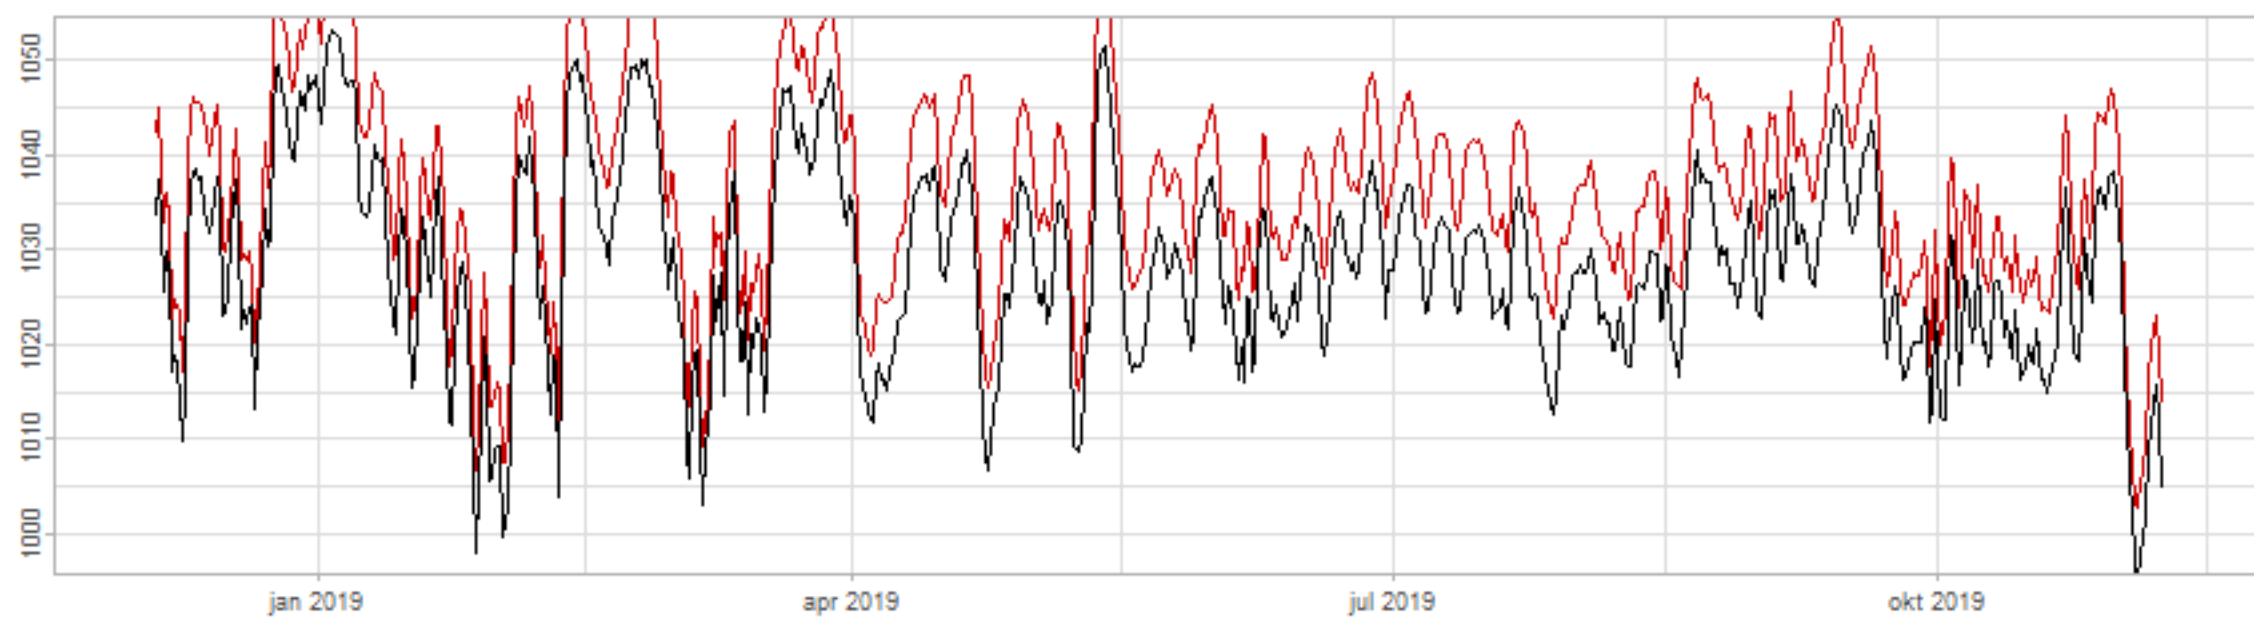

Drift p-value: 1.91e-03, rate: -3.19 cmH2O/year @2017-03-16 12:00:00

Drift p-value: 8.12e-01, rate: 103.00 cmH2O/year @2019-09-19

Drift p-value: 8.09e-01, rate: 1.77 cmH2O/year @2019-01-08 12:00:00

Drift p-value: 9.47e-01, rate: -93.94 cmH2O/year @2019-09-06 12:00:00

BAOL500X_B_0029B - v0.01

BAOL503X_B_009C1 - v0.01

BAOL517X_B_0055C - v0.01

BAOL518X_B_B2129 - v0.01

Drift p-value: 6.83e-01, rate: 0.48 cmH2O/year @2016-09-18 12:00:00

Drift p-value: $7.37e-02$, rate: -2062.73 cmH₂O/year @2020-02-03 12:00:00

Drift p-value: 7.29e-01, rate: 0.41 cmH2O/year @2016-08-30 12:00:00

Drift p-value: 6.50e-01, rate: 0.21 cmH2O/year @2016-09-23 12:00:00

Drift p-value: 7.98e-01, rate: 98.17 cmH2O/year @2019-11-01

BAOL547X_B_B2137 - v0.01

BAOL548X_B_0055B - v0.01

Drift p-value: 9.22e-01, rate: 0.67 cmH2O/year @2014-12-13

Drift p-value: 8.57e-01, rate: 164.61 cmH2O/year @2017-12-22 12:00:00

BAOL550X_B_B2136 - v0.01

BAOL551X_B_B2135 - v0.01