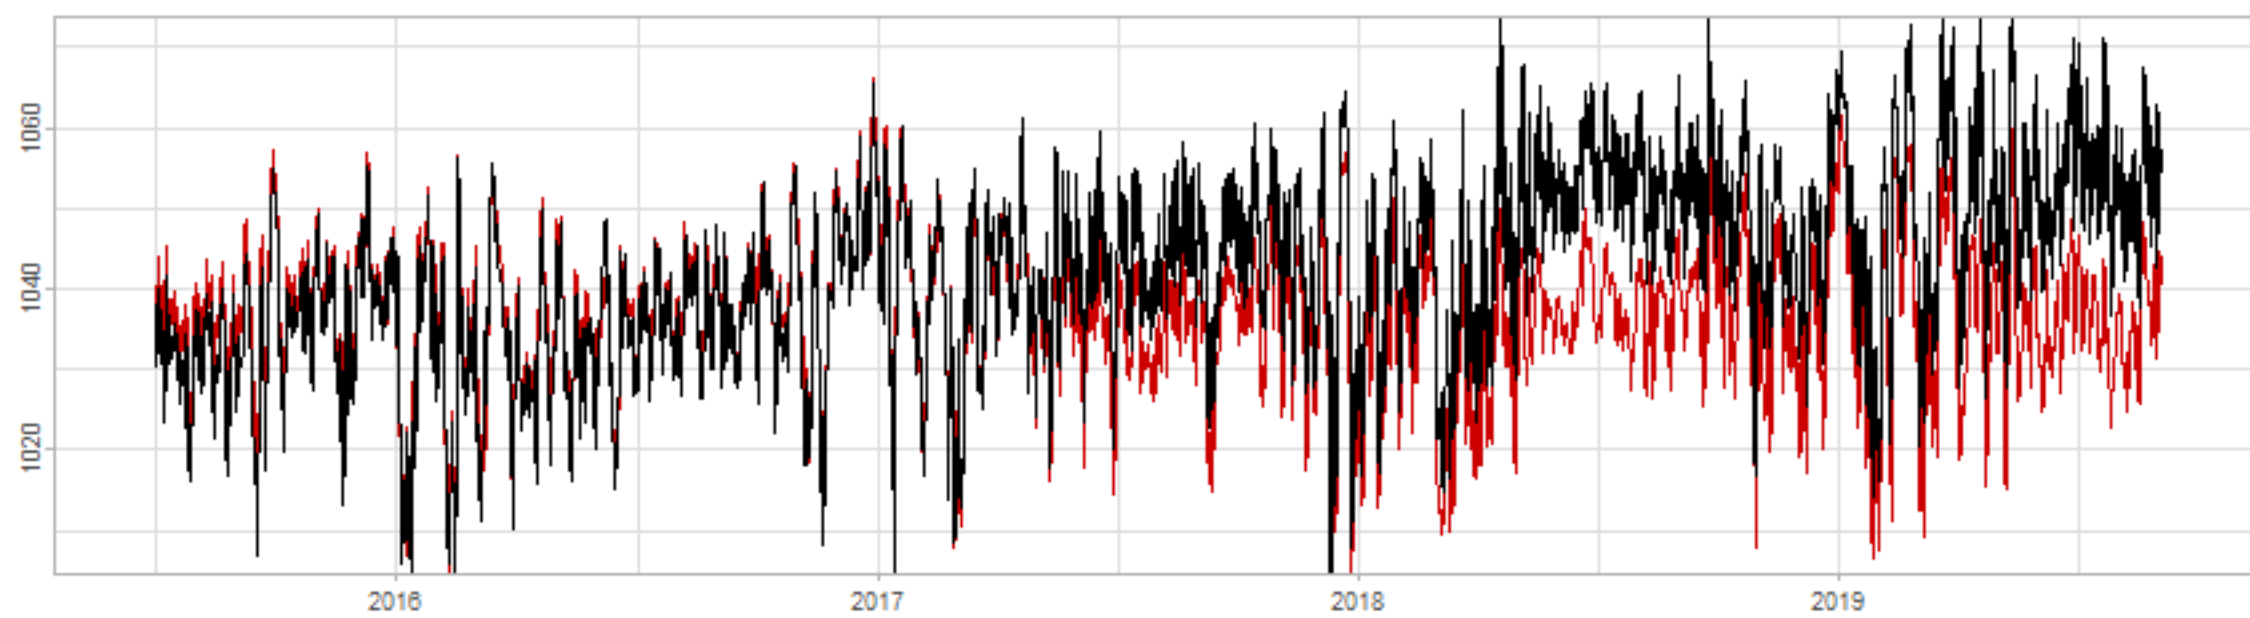

Drift p-value: 1.91e-03, rate: -3.19 cmH2O/year @2017-03-16 12:00:00

Drift p-value: 8.12e-01, rate: 103.00 cmH2O/year @2019-09-19

Drift p-value: 8.09e-01, rate: 1.77 cmH2O/year @2019-01-08 12:00:00

Drift p-value: 9.47e-01, rate: -93.94 cmH2O/year @2019-09-06 12:00:00

BAOL500X_B_0029B - v0.01

BAOL503X_B_009C1 - v0.01

BAOL517X_B_0055C - v0.01

BAOL518X_B_B2129 - v0.01

Drift p-value: 6.83e-01, rate: 0.48 cmH2O/year @2016-09-18 12:00:00

Drift p-value: $7.37e-02$, rate: -2062.73 cmH₂O/year @2020-02-03 12:00:00

Drift p-value: 7.29e-01, rate: 0.41 cmH2O/year @2016-08-30 12:00:00

Drift p-value: 6.50e-01, rate: 0.21 cmH2O/year @2016-09-23 12:00:00

Drift p-value: 7.98e-01, rate: 98.17 cmH2O/year @2019-11-01

BAOL547X_B_B2137 - v0.01