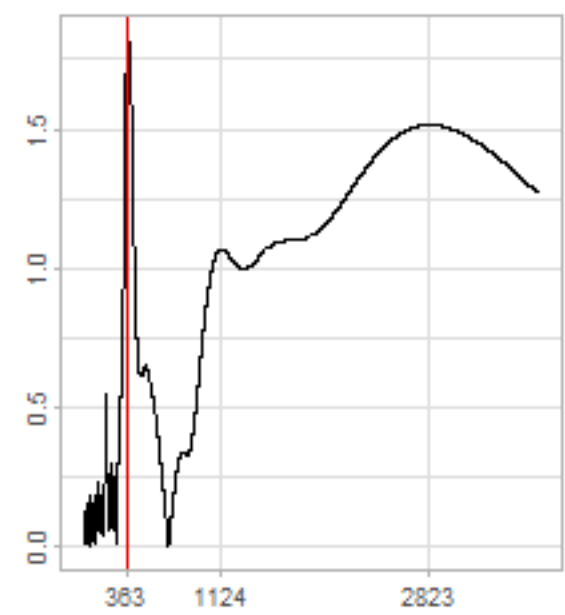

Drift p-value: 1.91e-03, rate: -3.19 cmH2O/year @2017-03-16 12:00:00

Drift p-value: 8.12e-01, rate: 103.00 cmH2O/year @2019-09-19

Drift p-value: 8.09e-01, rate: 1.77 cmH2O/year @2019-01-08 12:00:00

Drift p-value: 9.47e-01, rate: -93.94 cmH2O/year @2019-09-06 12:00:00

BAOL500X_B_0029B - v0.01

BAOL503X_B_009C1 - v0.01

BAOL517X_B_0055C - v0.01

BAOL518X_B_B2129 - v0.01

Drift p-value: 6.83e-01, rate: 0.48 cmH2O/year @2016-09-18 12:00:00

Drift p-value: $7.37e-02$, rate: -2062.73 cmH₂O/year @2020-02-03 12:00:00

Drift p-value: 7.29e-01, rate: 0.41 cmH2O/year @2016-08-30 12:00:00

Drift p-value: 6.50e-01, rate: 0.21 cmH2O/year @2016-09-23 12:00:00

Drift p-value: 7.98e-01, rate: 98.17 cmH2O/year @2019-11-01

BAOL547X_B_B2137 - v0.01