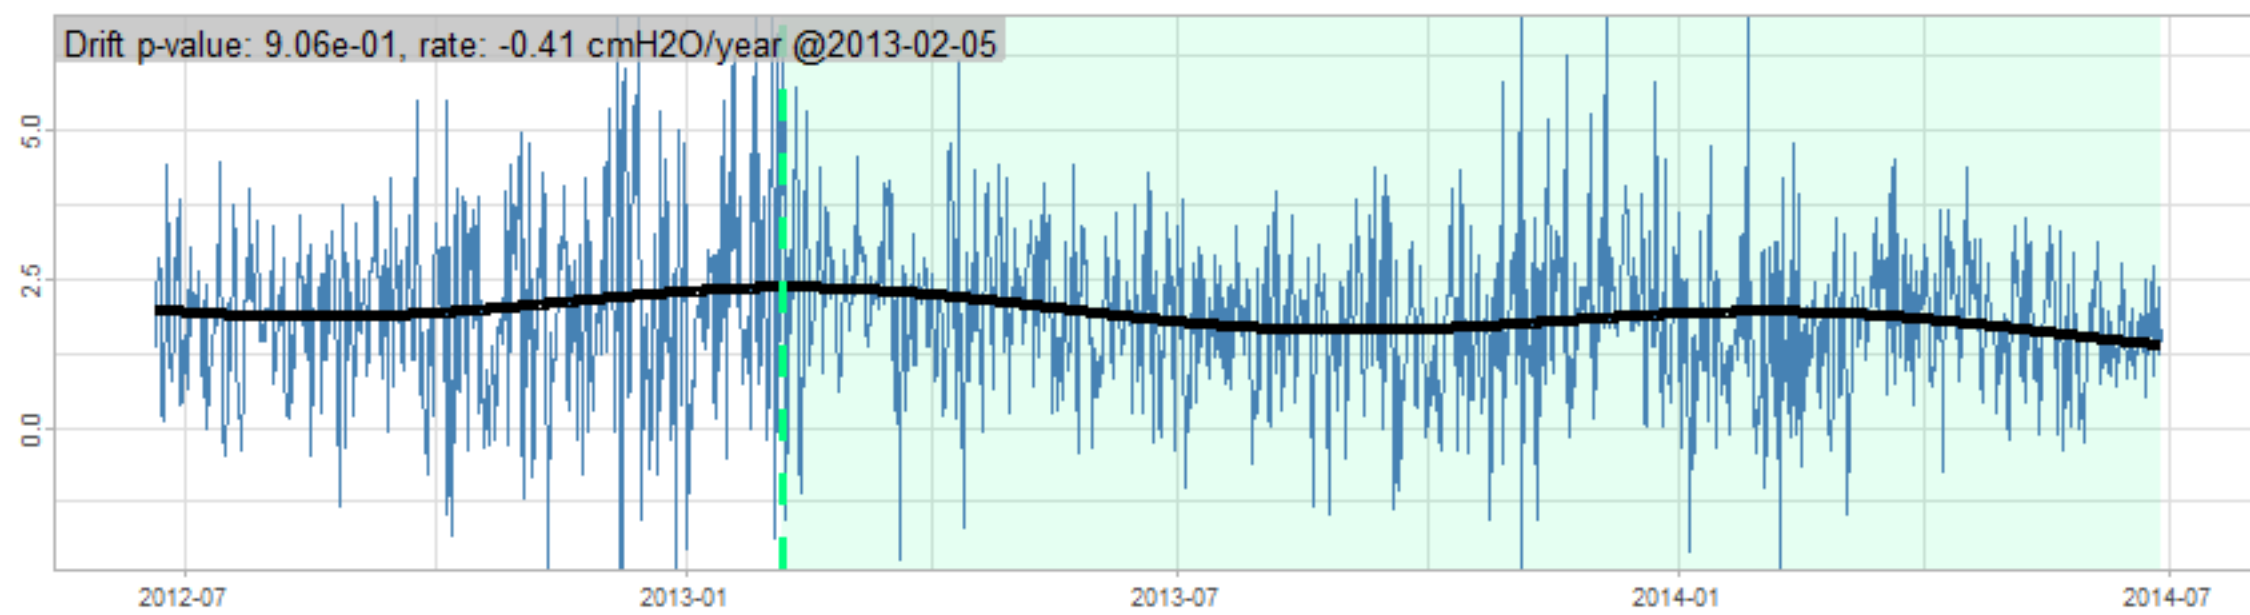

Drift p-value: 1.91e-03, rate: -3.19 cmH2O/year @2017-03-16 12:00:00

Drift p-value: 8.12e-01, rate: 103.00 cmH2O/year @2019-09-19

Drift p-value: 8.09e-01, rate: 1.77 cmH2O/year @2019-01-08 12:00:00

Drift p-value: 9.47e-01, rate: -93.94 cmH2O/year @2019-09-06 12:00:00

BAOL500X_B_0029B - v0.01

BAOL503X_B_009C1 - v0.01

BAOL517X_B_0055C - v0.01

BAOL518X_B_B2129 - v0.01

Drift p-value: 6.83e-01, rate: 0.48 cmH2O/year @2016-09-18 12:00:00

Drift p-value: $7.37e-02$, rate: -2062.73 cmH₂O/year @2020-02-03 12:00:00

Drift p-value: 7.29e-01, rate: 0.41 cmH2O/year @2016-08-30 12:00:00

Drift p-value: 6.50e-01, rate: 0.21 cmH2O/year @2016-09-23 12:00:00

Drift p-value: 7.98e-01, rate: 98.17 cmH2O/year @2019-11-01

BAOL547X_B_B2137 - v0.01

BAOL548X_B_0055B - v0.01

Drift p-value: 9.22e-01, rate: 0.67 cmH2O/year @2014-12-13

Drift p-value: 8.57e-01, rate: 164.61 cmH2O/year @2017-12-22 12:00:00

BAOL550X_B_B2136 - v0.01

BAOL551X_B_B2135 - v0.01