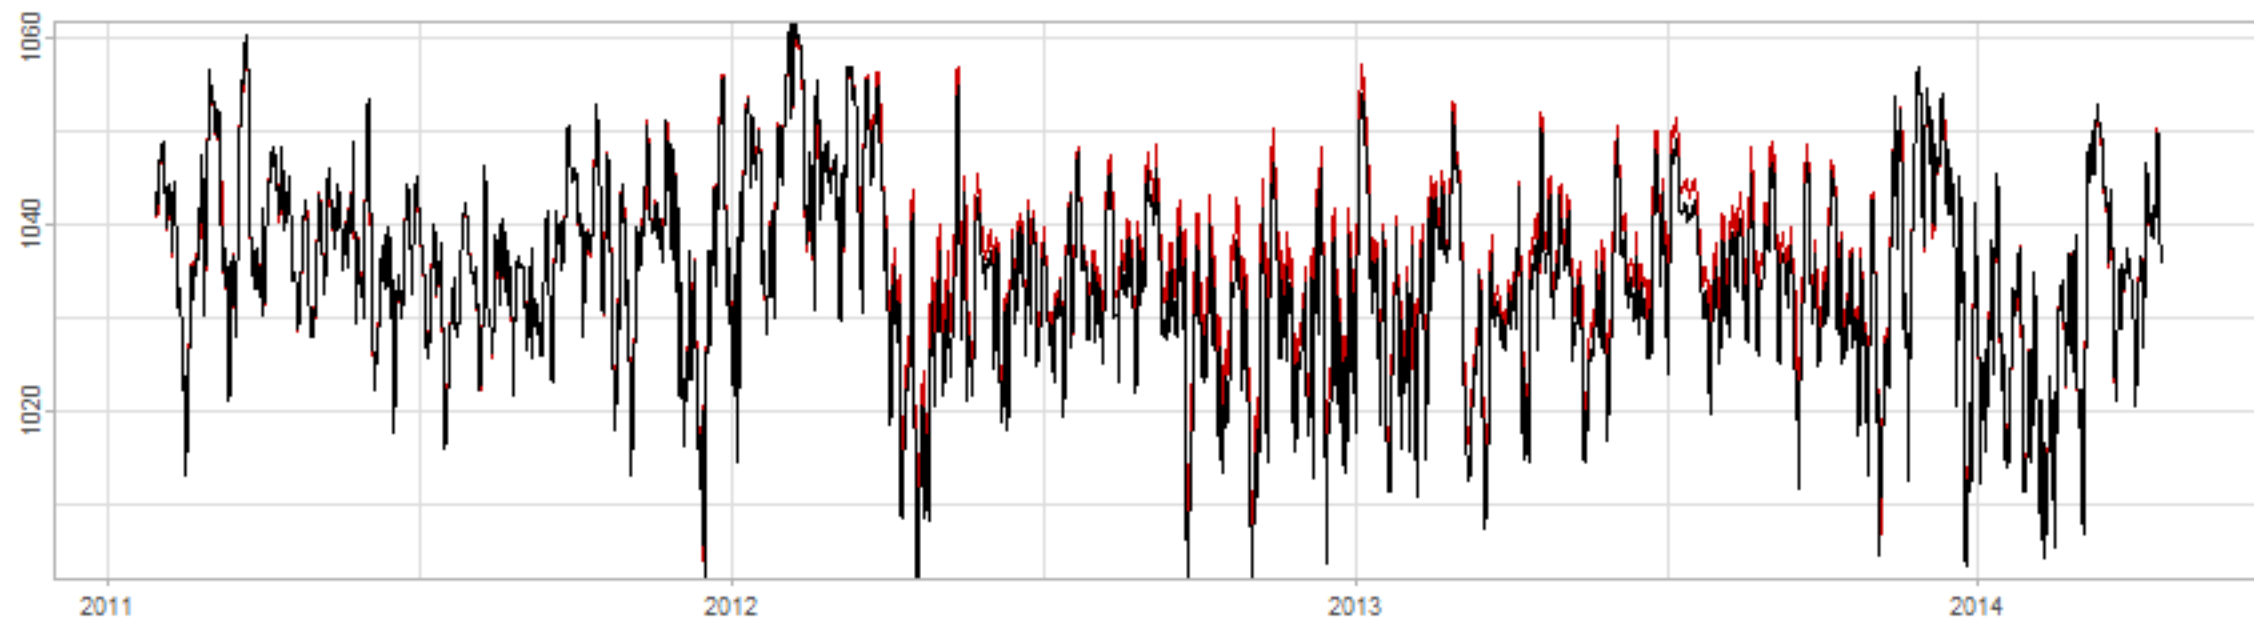

Drift p-value: 1.91e-03, rate: -3.19 cmH2O/year @2017-03-16 12:00:00

Drift p-value: 8.12e-01, rate: 103.00 cmH2O/year @2019-09-19

Drift p-value: 8.09e-01, rate: 1.77 cmH2O/year @2019-01-08 12:00:00

Drift p-value: 9.47e-01, rate: -93.94 cmH2O/year @2019-09-06 12:00:00

BAOL500X_B_0029B - v0.01

BAOL503X_B_009C1 - v0.01

BAOL517X_B_0055C - v0.01

BAOL518X_B_B2129 - v0.01

Drift p-value: 6.83e-01, rate: 0.48 cmH2O/year @2016-09-18 12:00:00

Drift p-value: $7.37e-02$, rate: -2062.73 cmH₂O/year @2020-02-03 12:00:00

Drift p-value: 7.29e-01, rate: 0.41 cmH2O/year @2016-08-30 12:00:00

Drift p-value: 6.50e-01, rate: 0.21 cmH2O/year @2016-09-23 12:00:00

Drift p-value: 7.98e-01, rate: 98.17 cmH2O/year @2019-11-01

BAOL547X_B_B2137 - v0.01

BAOL548X_B_0055B - v0.01

Drift p-value: 9.22e-01, rate: 0.67 cmH2O/year @2014-12-13

Drift p-value: 8.57e-01, rate: 164.61 cmH2O/year @2017-12-22 12:00:00

BAOL550X_B_B2136 - v0.01

BAOL551X_B_B2135 - v0.01