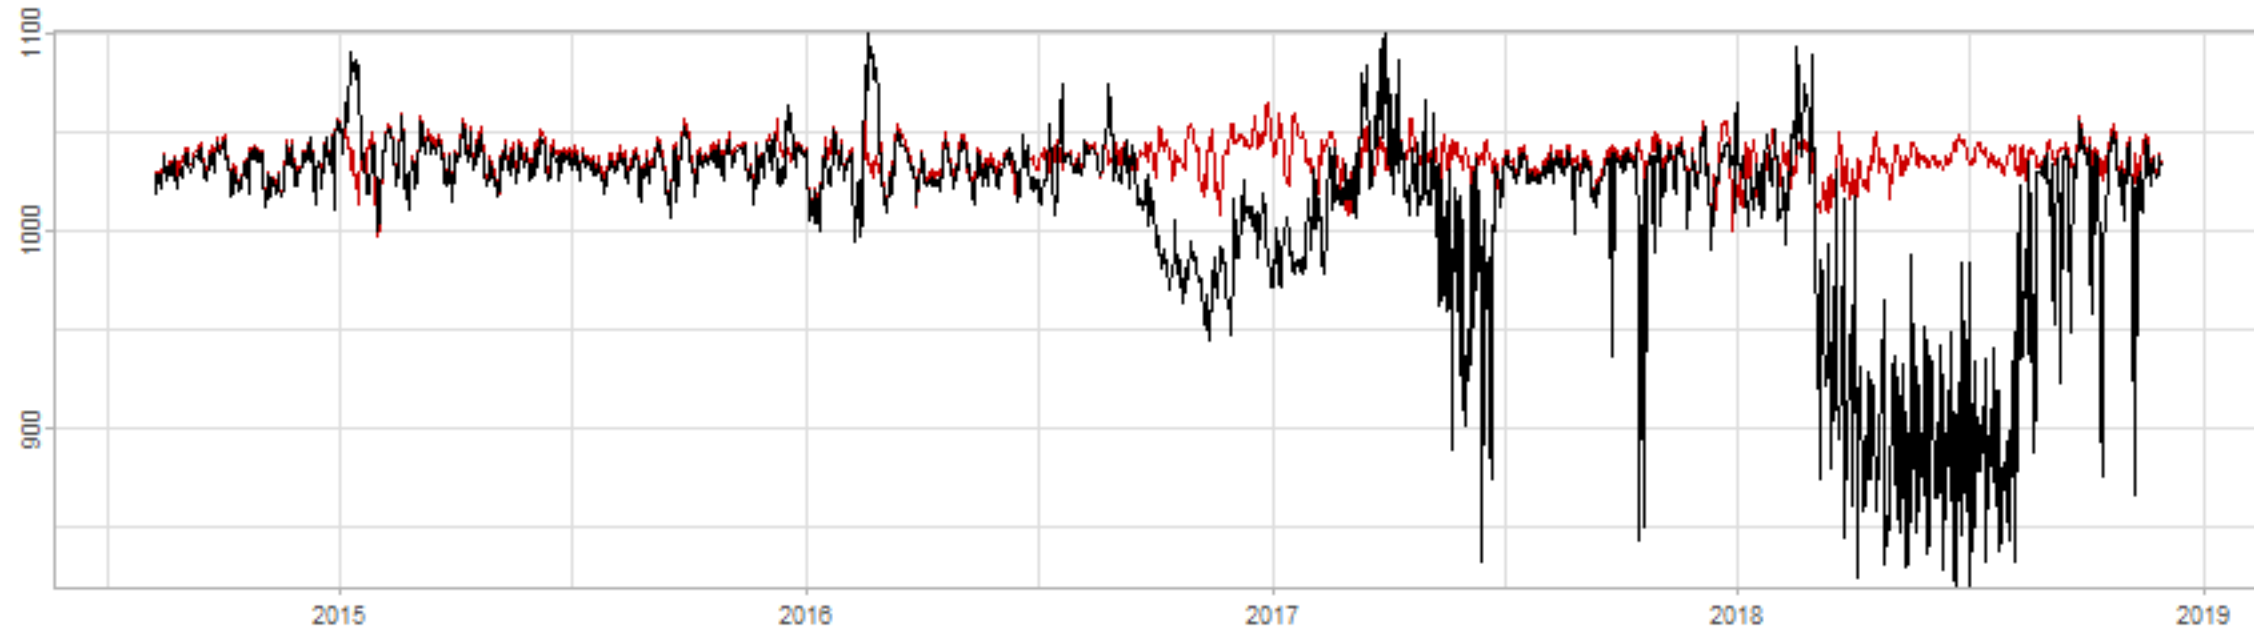

Drift p-value: 1.91e-03, rate: -3.19 cmH2O/year @2017-03-16 12:00:00

Drift p-value: 8.12e-01, rate: 103.00 cmH2O/year @2019-09-19

Drift p-value: 8.09e-01, rate: 1.77 cmH2O/year @2019-01-08 12:00:00

Drift p-value: 9.47e-01, rate: -93.94 cmH2O/year @2019-09-06 12:00:00

BAOL500X_B_0029B - v0.01

BAOL503X_B_009C1 - v0.01

BAOL517X_B_0055C - v0.01

BAOL518X_B_B2129 - v0.01

Drift p-value: 6.83e-01, rate: 0.48 cmH2O/year @2016-09-18 12:00:00

Drift p-value: $7.37e-02$, rate: -2062.73 cmH₂O/year @2020-02-03 12:00:00

Drift p-value: 7.29e-01, rate: 0.41 cmH2O/year @2016-08-30 12:00:00

Drift p-value: 6.50e-01, rate: 0.21 cmH2O/year @2016-09-23 12:00:00

Drift p-value: 7.98e-01, rate: 98.17 cmH2O/year @2019-11-01

BAOL547X_B_B2137 - v0.01