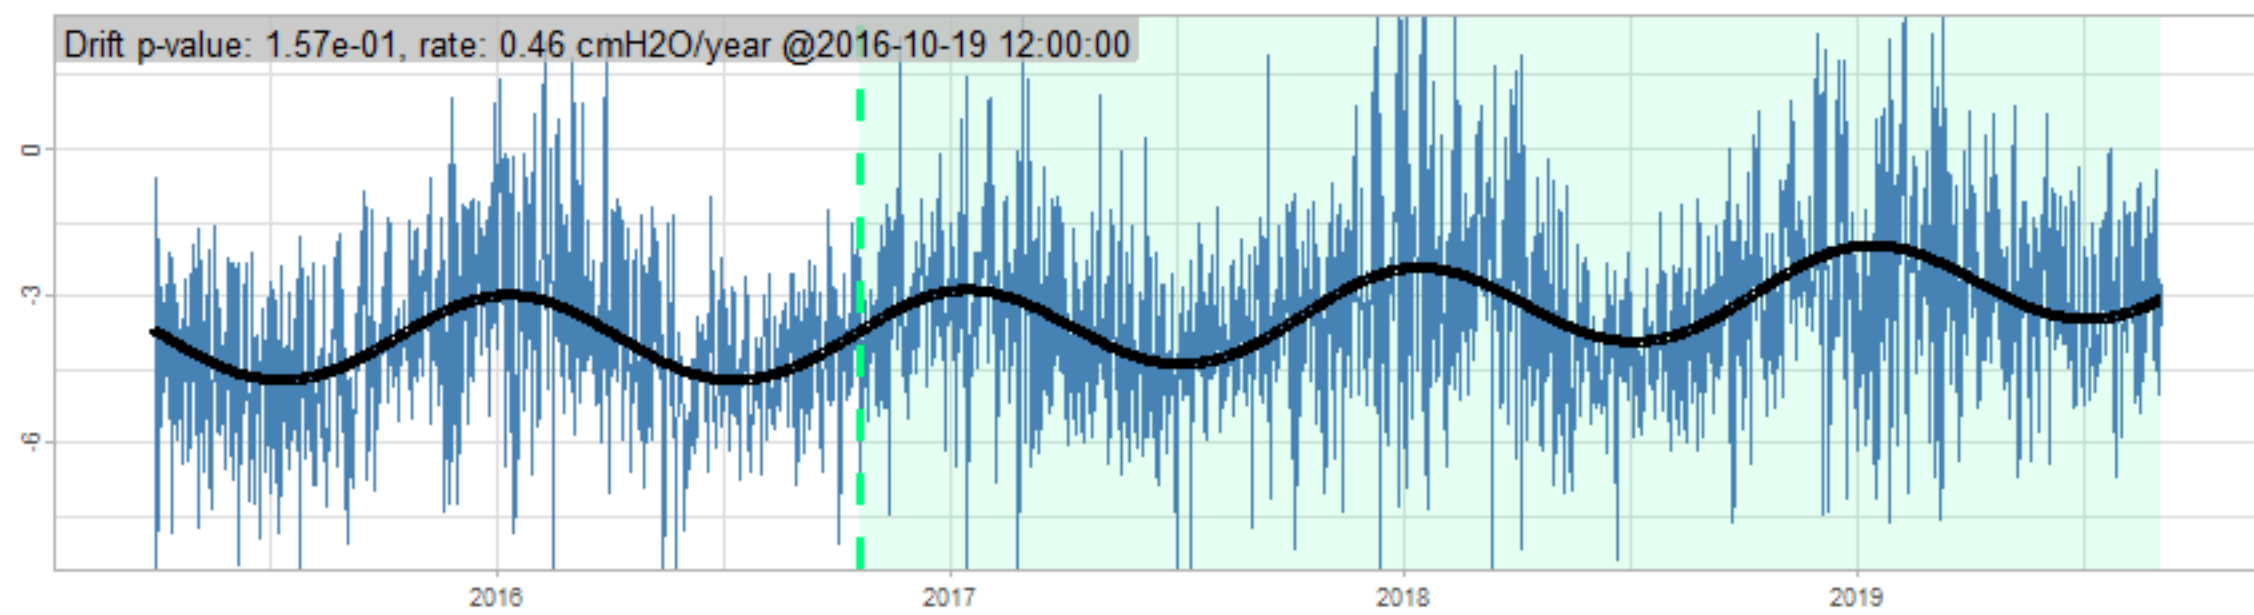

Drift p-value: 1.91e-03, rate: -3.19 cmH2O/year @2017-03-16 12:00:00

Drift p-value: 8.12e-01, rate: 103.00 cmH2O/year @2019-09-19

Drift p-value: 8.09e-01, rate: 1.77 cmH2O/year @2019-01-08 12:00:00

Drift p-value: 9.47e-01, rate: -93.94 cmH2O/year @2019-09-06 12:00:00

BAOL500X_B_0029B - v0.01

BAOL503X_B_009C1 - v0.01

BAOL517X_B_0055C - v0.01

BAOL518X_B_B2129 - v0.01

Drift p-value: 6.83e-01, rate: 0.48 cmH2O/year @2016-09-18 12:00:00

Drift p-value: $7.37e-02$, rate: -2062.73 cmH₂O/year @2020-02-03 12:00:00

Drift p-value: 7.29e-01, rate: 0.41 cmH2O/year @2016-08-30 12:00:00

Drift p-value: 6.50e-01, rate: 0.21 cmH2O/year @2016-09-23 12:00:00

Drift p-value: 7.98e-01, rate: 98.17 cmH2O/year @2019-11-01

BAOL547X_B_B2137 - v0.01

BAOL548X_B_0055B - v0.01

Drift p-value: 9.22e-01, rate: 0.67 cmH2O/year @2014-12-13

Drift p-value: 8.57e-01, rate: 164.61 cmH2O/year @2017-12-22 12:00:00

BAOL550X_B_B2136 - v0.01

BAOL551X_B_B2135 - v0.01