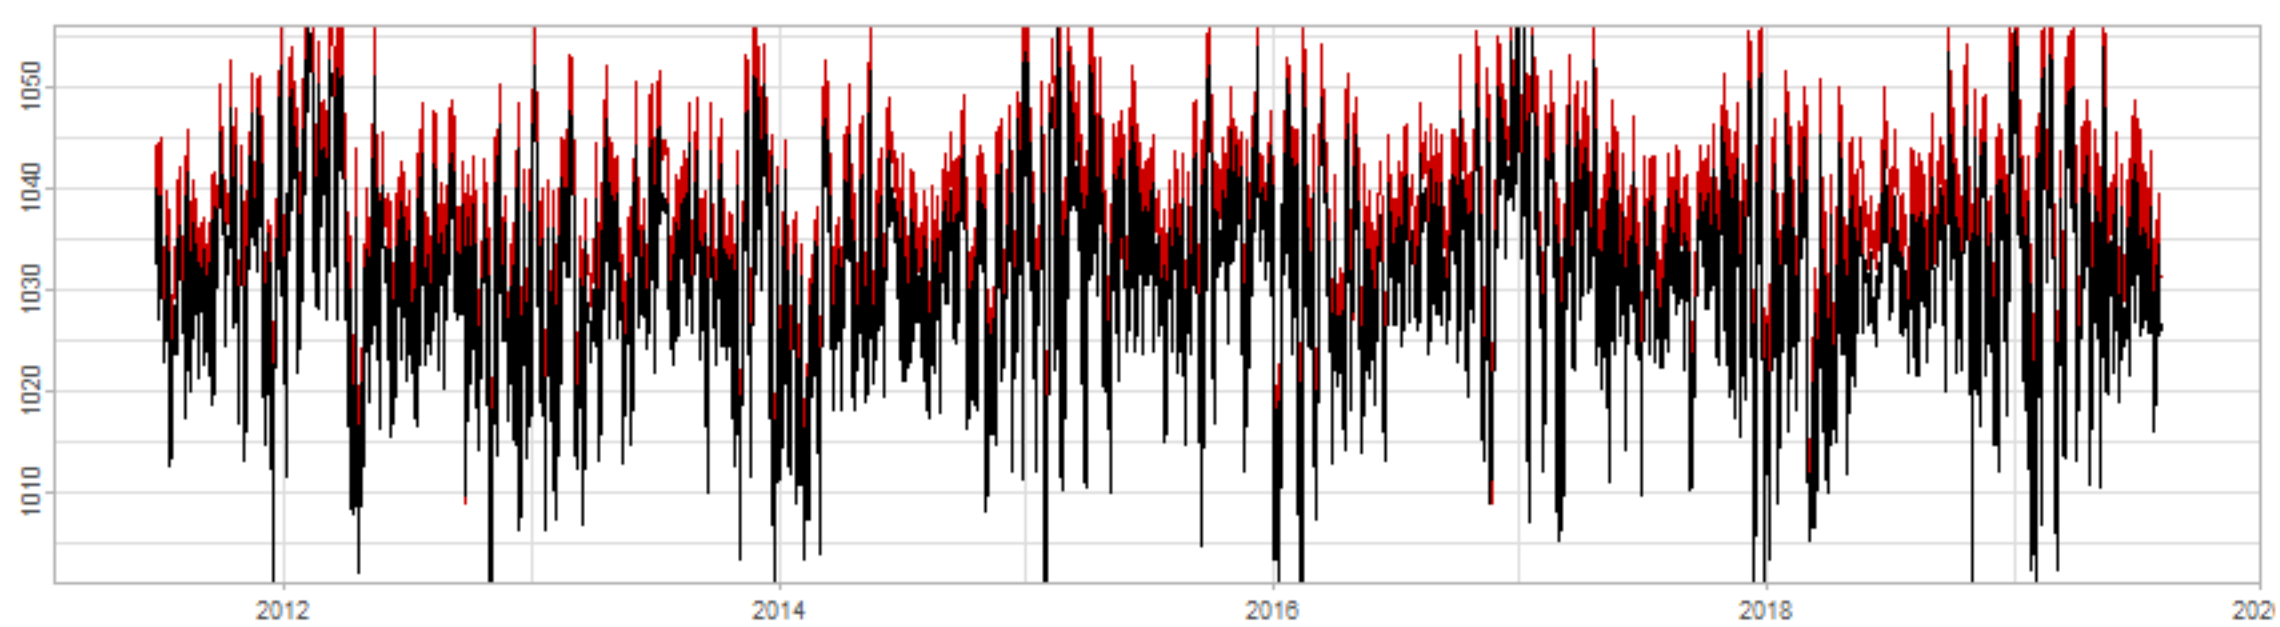

Drift p-value: 1.91e-03, rate: -3.19 cmH2O/year @2017-03-16 12:00:00

Drift p-value: 8.12e-01, rate: 103.00 cmH2O/year @2019-09-19

Drift p-value: 8.09e-01, rate: 1.77 cmH2O/year @2019-01-08 12:00:00

Drift p-value: 9.47e-01, rate: -93.94 cmH2O/year @2019-09-06 12:00:00

BAOL500X_B_0029B - v0.01

BAOL503X_B_009C1 - v0.01

BAOL517X_B_0055C - v0.01

BAOL518X_B_B2129 - v0.01

Drift p-value: 6.83e-01, rate: 0.48 cmH2O/year @2016-09-18 12:00:00

Drift p-value: $7.37e-02$, rate: -2062.73 cmH₂O/year @2020-02-03 12:00:00

Drift p-value: 7.29e-01, rate: 0.41 cmH2O/year @2016-08-30 12:00:00

Drift p-value: 6.50e-01, rate: 0.21 cmH2O/year @2016-09-23 12:00:00

Drift p-value: 7.98e-01, rate: 98.17 cmH2O/year @2019-11-01

BAOL547X_B_B2137 - v0.01