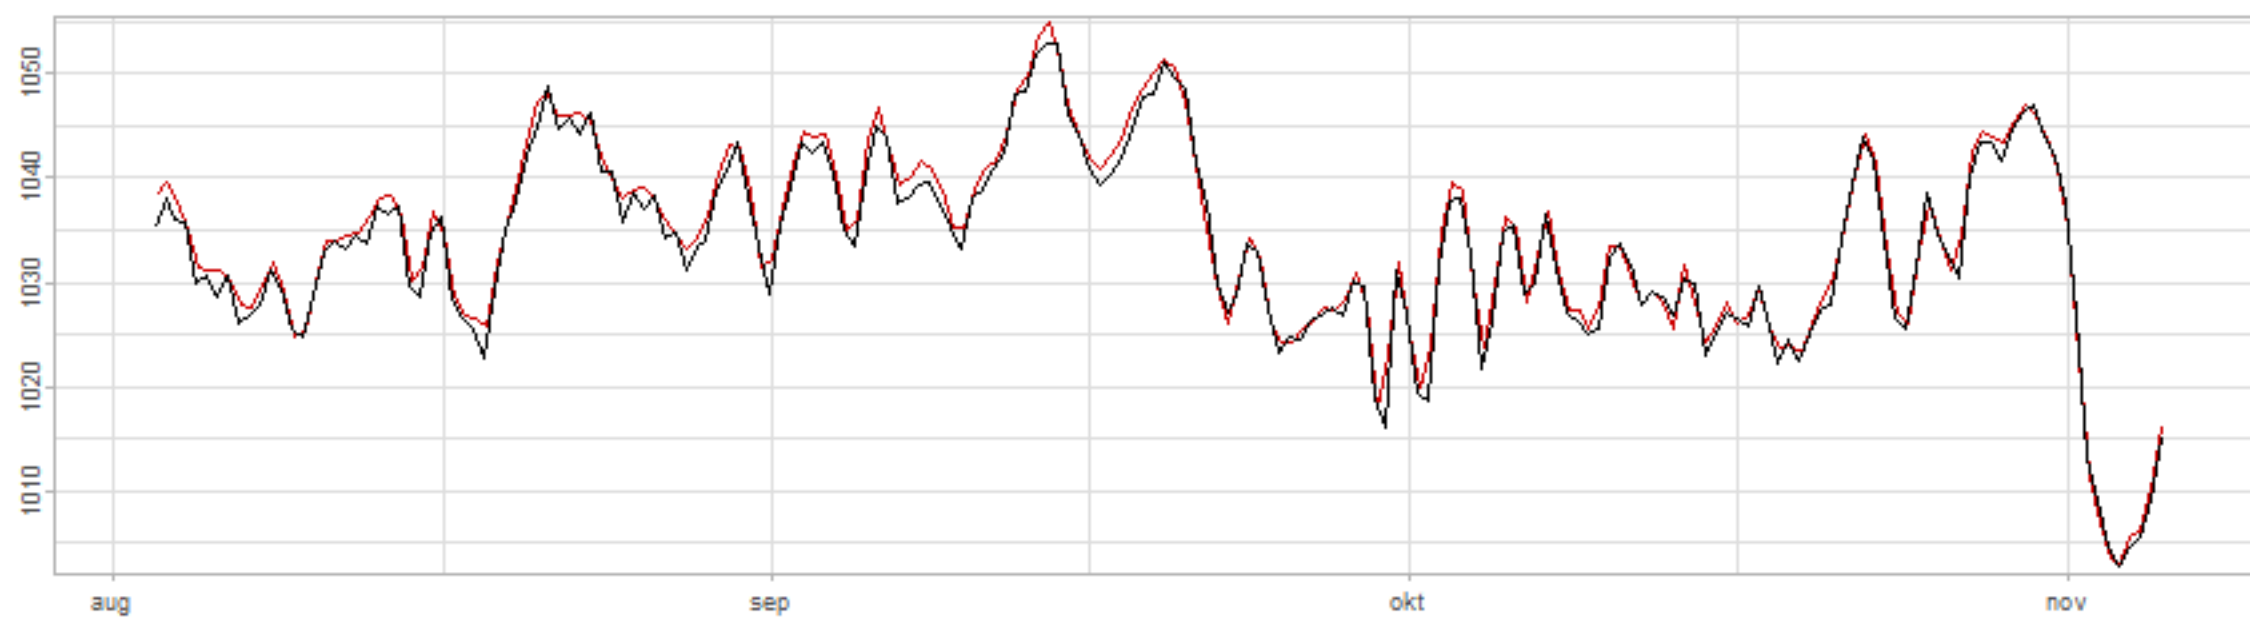

Drift p-value: 1.91e-03, rate: -3.19 cmH2O/year @2017-03-16 12:00:00

Drift p-value: 8.12e-01, rate: 103.00 cmH2O/year @2019-09-19

Drift p-value: 8.09e-01, rate: 1.77 cmH2O/year @2019-01-08 12:00:00

Drift p-value: 9.47e-01, rate: -93.94 cmH2O/year @2019-09-06 12:00:00

BAOL500X_B_0029B - v0.01

BAOL503X_B_009C1 - v0.01

BAOL517X_B_0055C - v0.01

BAOL518X_B_B2129 - v0.01

Drift p-value: 6.83e-01, rate: 0.48 cmH2O/year @2016-09-18 12:00:00

Drift p-value: $7.37e-02$, rate: -2062.73 cmH₂O/year @2020-02-03 12:00:00

Drift p-value: 7.29e-01, rate: 0.41 cmH2O/year @2016-08-30 12:00:00

Drift p-value: 6.50e-01, rate: 0.21 cmH2O/year @2016-09-23 12:00:00

Drift p-value: 7.98e-01, rate: 98.17 cmH2O/year @2019-11-01

BAOL547X_B_B2137 - v0.01

BAOL548X_B_0055B - v0.01

Drift p-value: 9.22e-01, rate: 0.67 cmH2O/year @2014-12-13

Drift p-value: 8.57e-01, rate: 164.61 cmH2O/year @2017-12-22 12:00:00

BAOL550X_B_B2136 - v0.01

BAOL551X_B_B2135 - v0.01