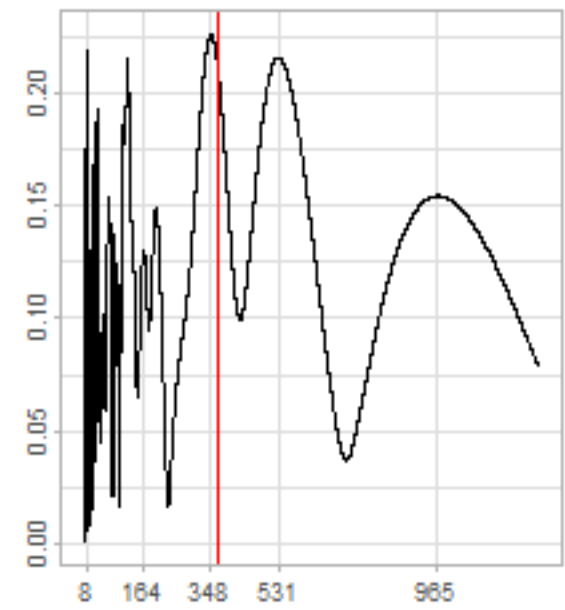

Drift p-value: 1.91e-03, rate: -3.19 cmH2O/year @2017-03-16 12:00:00

Drift p-value: 8.12e-01, rate: 103.00 cmH2O/year @2019-09-19

Drift p-value: 8.09e-01, rate: 1.77 cmH2O/year @2019-01-08 12:00:00

Drift p-value: 9.47e-01, rate: -93.94 cmH2O/year @2019-09-06 12:00:00

BAOL500X_B_0029B - v0.01

BAOL503X_B_009C1 - v0.01

BAOL517X_B_0055C - v0.01

BAOL518X_B_B2129 - v0.01

Drift p-value: 6.83e-01, rate: 0.48 cmH2O/year @2016-09-18 12:00:00

Drift p-value: $7.37e-02$, rate: -2062.73 cmH₂O/year @2020-02-03 12:00:00

Drift p-value: 7.29e-01, rate: 0.41 cmH2O/year @2016-08-30 12:00:00

Drift p-value: 6.50e-01, rate: 0.21 cmH2O/year @2016-09-23 12:00:00

Drift p-value: 7.98e-01, rate: 98.17 cmH2O/year @2019-11-01

BAOL547X_B_B2137 - v0.01

BAOL548X_B_0055B - v0.01

Drift p-value: 9.22e-01, rate: 0.67 cmH2O/year @2014-12-13

Drift p-value: 8.57e-01, rate: 164.61 cmH2O/year @2017-12-22 12:00:00

BAOL550X_B_B2136 - v0.01

BAOL551X_B_B2135 - v0.01