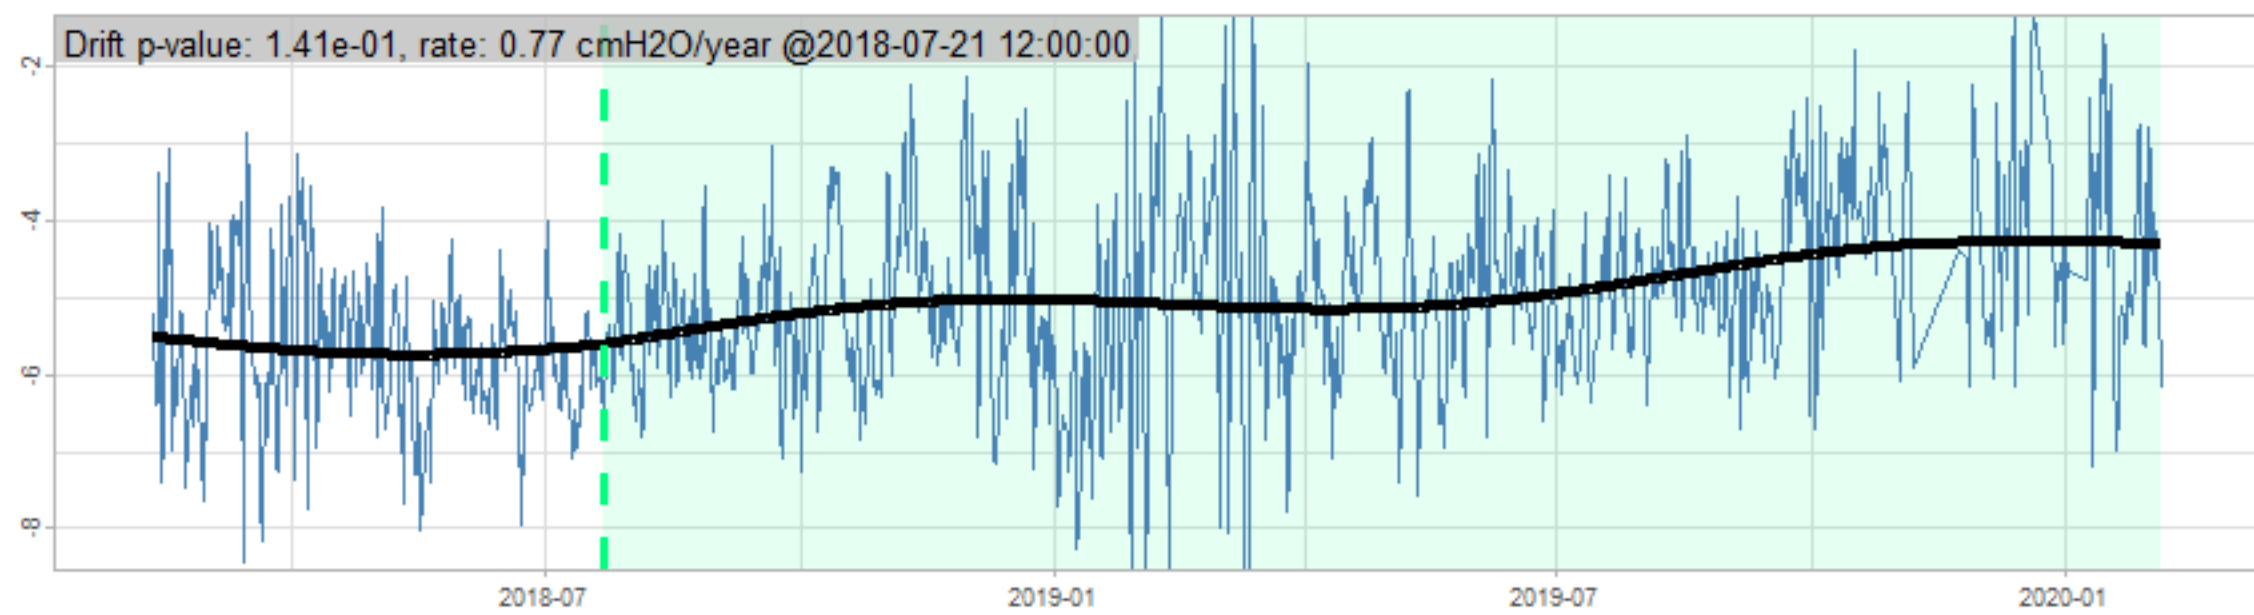

Drift p-value: 1.91e-03, rate: -3.19 cmH2O/year @2017-03-16 12:00:00

Drift p-value: 8.12e-01, rate: 103.00 cmH2O/year @2019-09-19

Drift p-value: 8.09e-01, rate: 1.77 cmH2O/year @2019-01-08 12:00:00

Drift p-value: 9.47e-01, rate: -93.94 cmH2O/year @2019-09-06 12:00:00

BAOL500X_B_0029B - v0.01

BAOL503X_B_009C1 - v0.01

BAOL517X_B_0055C - v0.01

BAOL518X_B_B2129 - v0.01

Drift p-value: 6.83e-01, rate: 0.48 cmH2O/year @2016-09-18 12:00:00

Drift p-value: $7.37e-02$, rate: -2062.73 cmH₂O/year @2020-02-03 12:00:00

Drift p-value: 7.29e-01, rate: 0.41 cmH2O/year @2016-08-30 12:00:00

Drift p-value: 6.50e-01, rate: 0.21 cmH2O/year @2016-09-23 12:00:00

Drift p-value: 7.98e-01, rate: 98.17 cmH2O/year @2019-11-01

BAOL547X_B_B2137 - v0.01

BAOL548X_B_0055B - v0.01

Drift p-value: 9.22e-01, rate: 0.67 cmH2O/year @2014-12-13

Drift p-value: 8.57e-01, rate: 164.61 cmH2O/year @2017-12-22 12:00:00

BAOL550X_B_B2136 - v0.01

BAOL551X_B_B2135 - v0.01