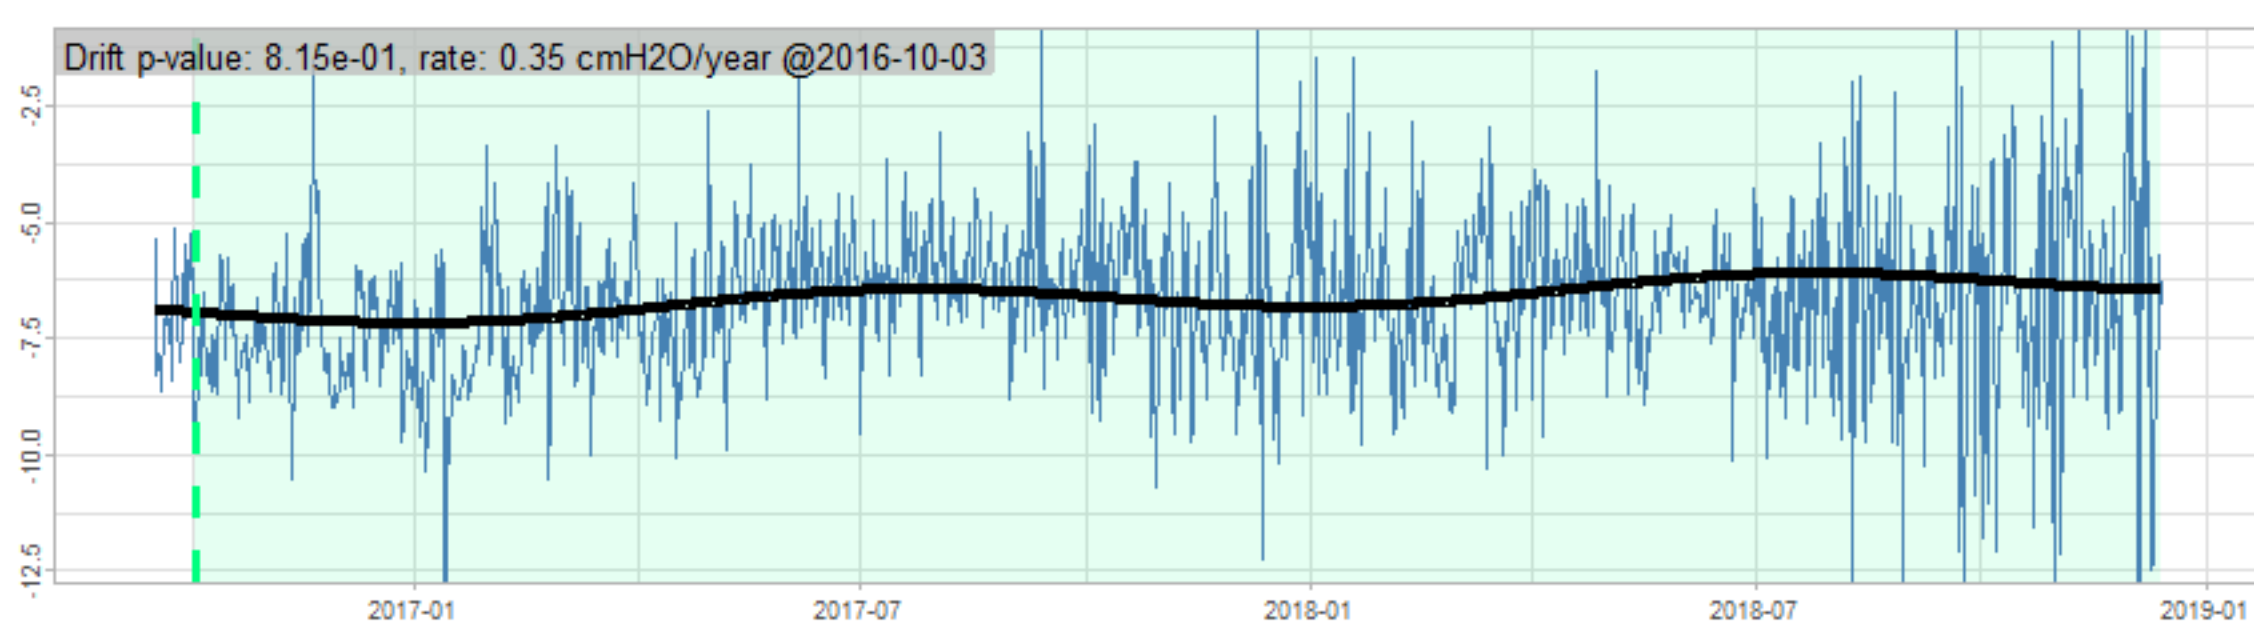

Drift p-value: 1.91e-03, rate: -3.19 cmH2O/year @2017-03-16 12:00:00

Drift p-value: 8.12e-01, rate: 103.00 cmH2O/year @2019-09-19

Drift p-value: 8.09e-01, rate: 1.77 cmH2O/year @2019-01-08 12:00:00

Drift p-value: 9.47e-01, rate: -93.94 cmH2O/year @2019-09-06 12:00:00

BAOL500X_B_0029B - v0.01

BAOL503X_B_009C1 - v0.01

BAOL517X_B_0055C - v0.01

BAOL518X_B_B2129 - v0.01

Drift p-value: 6.83e-01, rate: 0.48 cmH2O/year @2016-09-18 12:00:00

Drift p-value: $7.37e-02$, rate: -2062.73 cmH₂O/year @2020-02-03 12:00:00

Drift p-value: 7.29e-01, rate: 0.41 cmH2O/year @2016-08-30 12:00:00

Drift p-value: 6.50e-01, rate: 0.21 cmH2O/year @2016-09-23 12:00:00

Drift p-value: 7.98e-01, rate: 98.17 cmH2O/year @2019-11-01

BAOL547X_B_B2137 - v0.01

BAOL548X_B_0055B - v0.01

Drift p-value: 9.22e-01, rate: 0.67 cmH2O/year @2014-12-13

Drift p-value: 8.57e-01, rate: 164.61 cmH2O/year @2017-12-22 12:00:00

BAOL550X_B_B2136 - v0.01

BAOL551X_B_B2135 - v0.01