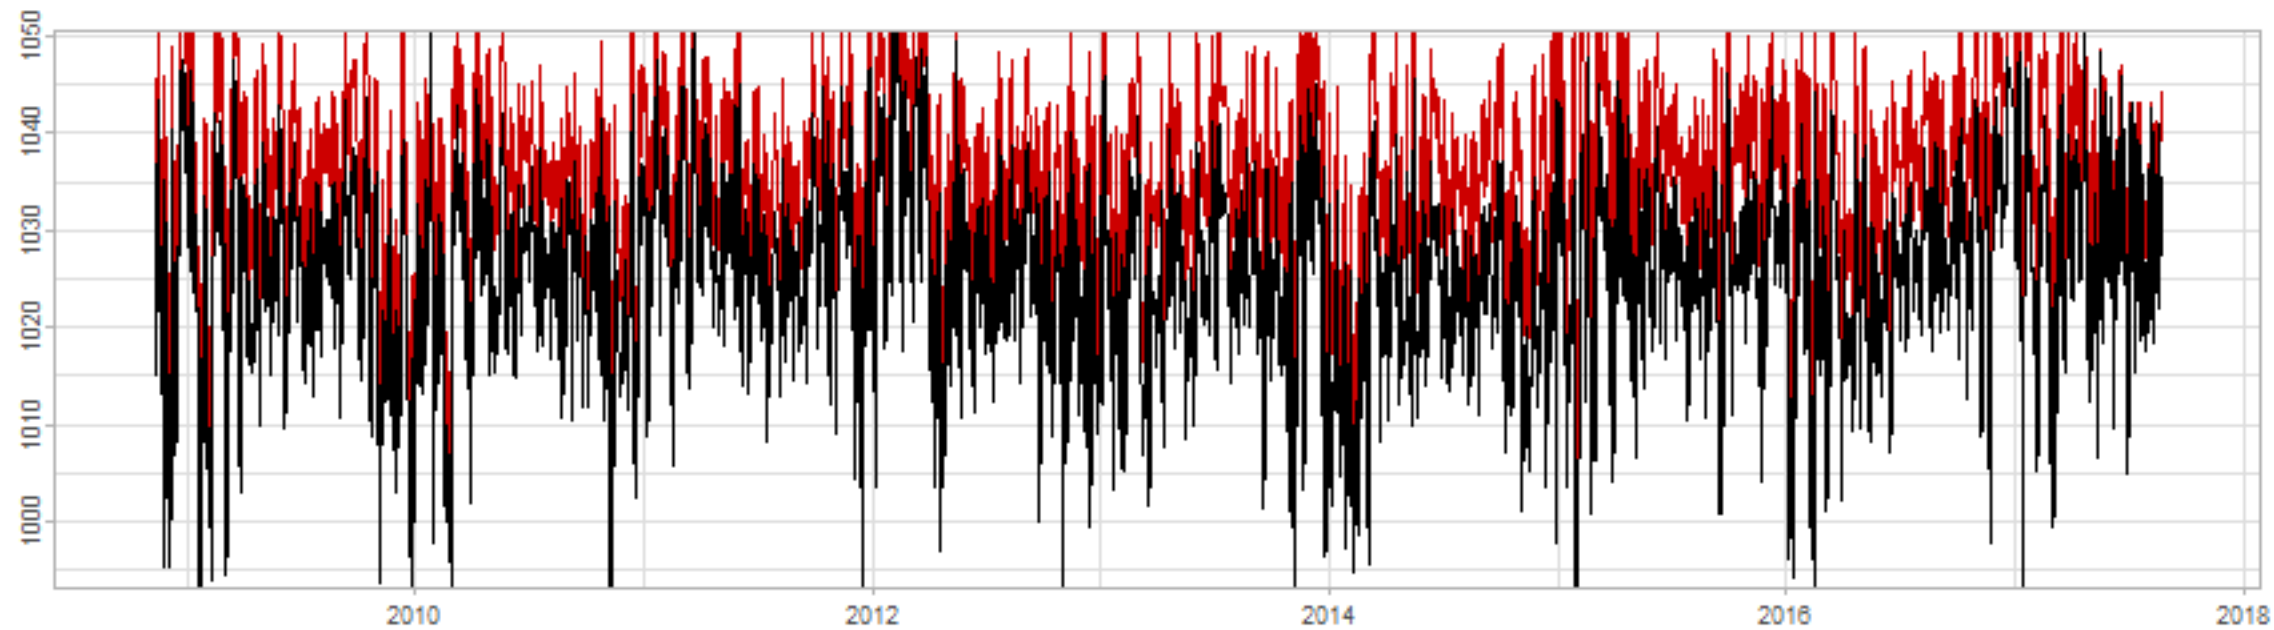

Drift p-value: 1.91e-03, rate: -3.19 cmH2O/year @2017-03-16 12:00:00

Drift p-value: 8.12e-01, rate: 103.00 cmH2O/year @2019-09-19

Drift p-value: 8.09e-01, rate: 1.77 cmH2O/year @2019-01-08 12:00:00

Drift p-value: 9.47e-01, rate: -93.94 cmH2O/year @2019-09-06 12:00:00

BAOL500X_B_0029B - v0.01

BAOL503X_B_009C1 - v0.01

BAOL517X_B_0055C - v0.01

BAOL518X_B_B2129 - v0.01

Drift p-value: 6.83e-01, rate: 0.48 cmH2O/year @2016-09-18 12:00:00

Drift p-value: $7.37e-02$, rate: -2062.73 cmH₂O/year @2020-02-03 12:00:00

Drift p-value: 7.29e-01, rate: 0.41 cmH2O/year @2016-08-30 12:00:00

Drift p-value: 6.50e-01, rate: 0.21 cmH2O/year @2016-09-23 12:00:00

Drift p-value: 7.98e-01, rate: 98.17 cmH2O/year @2019-11-01

BAOL547X_B_B2137 - v0.01