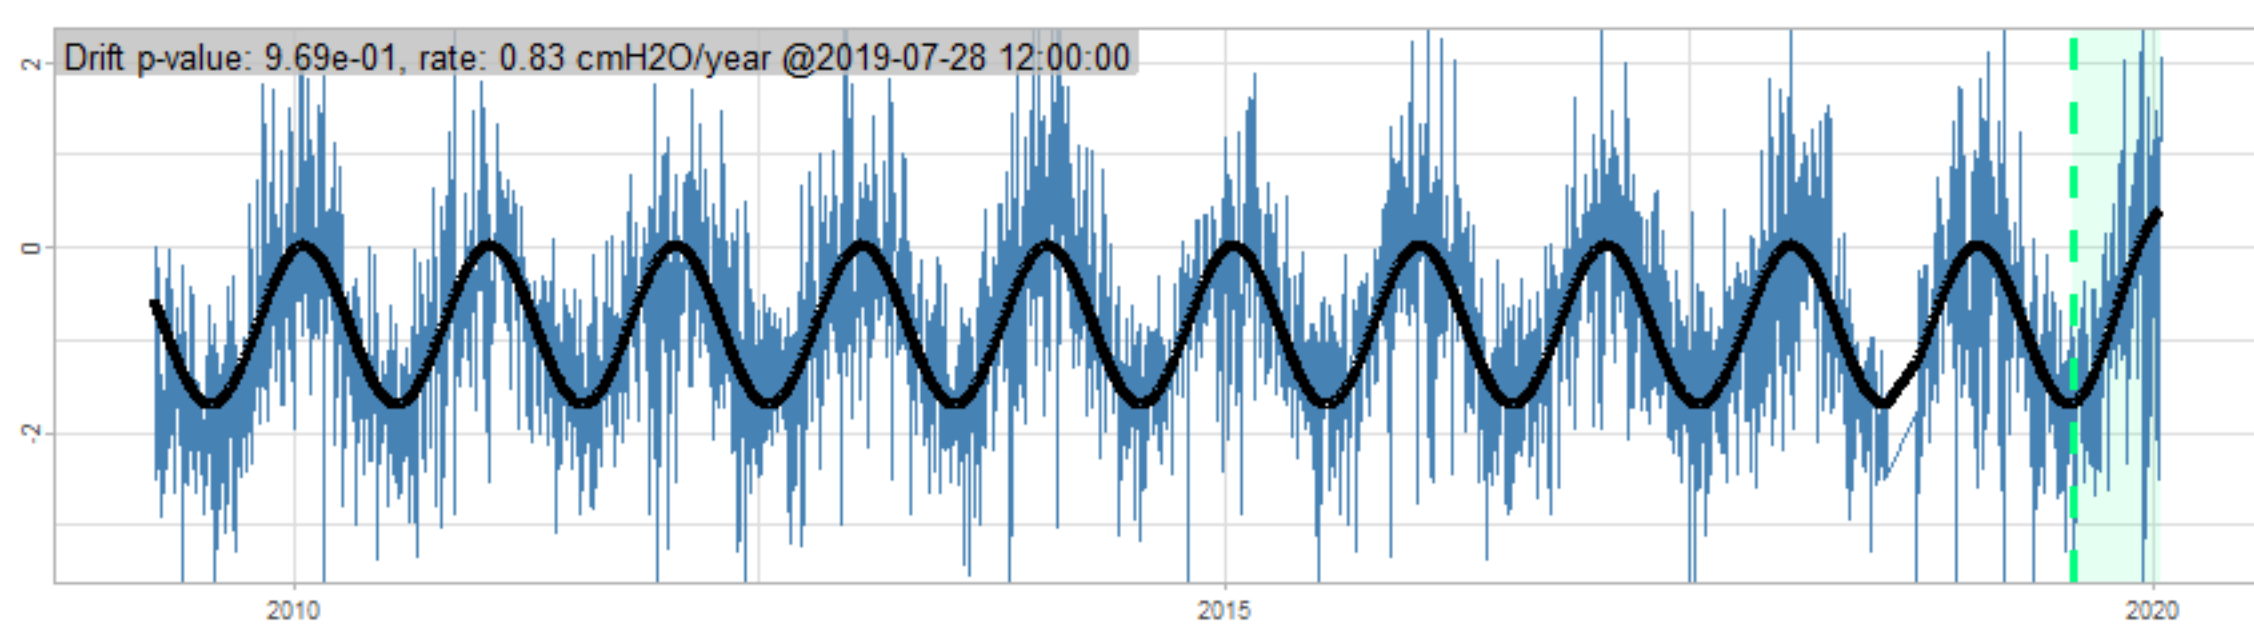

Drift p-value: 1.91e-03, rate: -3.19 cmH2O/year @2017-03-16 12:00:00

Drift p-value: 8.12e-01, rate: 103.00 cmH2O/year @2019-09-19

Drift p-value: 8.09e-01, rate: 1.77 cmH2O/year @2019-01-08 12:00:00

Drift p-value: 9.47e-01, rate: -93.94 cmH2O/year @2019-09-06 12:00:00

BAOL500X_B_0029B - v0.01

BAOL503X_B_009C1 - v0.01

BAOL517X_B_0055C - v0.01

BAOL518X_B_B2129 - v0.01

Drift p-value: 6.83e-01, rate: 0.48 cmH2O/year @2016-09-18 12:00:00

Drift p-value: $7.37e-02$, rate: -2062.73 cmH₂O/year @2020-02-03 12:00:00

Drift p-value: 7.29e-01, rate: 0.41 cmH2O/year @2016-08-30 12:00:00

Drift p-value: 6.50e-01, rate: 0.21 cmH2O/year @2016-09-23 12:00:00

Drift p-value: 7.98e-01, rate: 98.17 cmH2O/year @2019-11-01

BAOL547X_B_B2137 - v0.01

BAOL548X_B_0055B - v0.01

Drift p-value: 9.22e-01, rate: 0.67 cmH2O/year @2014-12-13

Drift p-value: 8.57e-01, rate: 164.61 cmH2O/year @2017-12-22 12:00:00

BAOL550X_B_B2136 - v0.01

BAOL551X_B_B2135 - v0.01