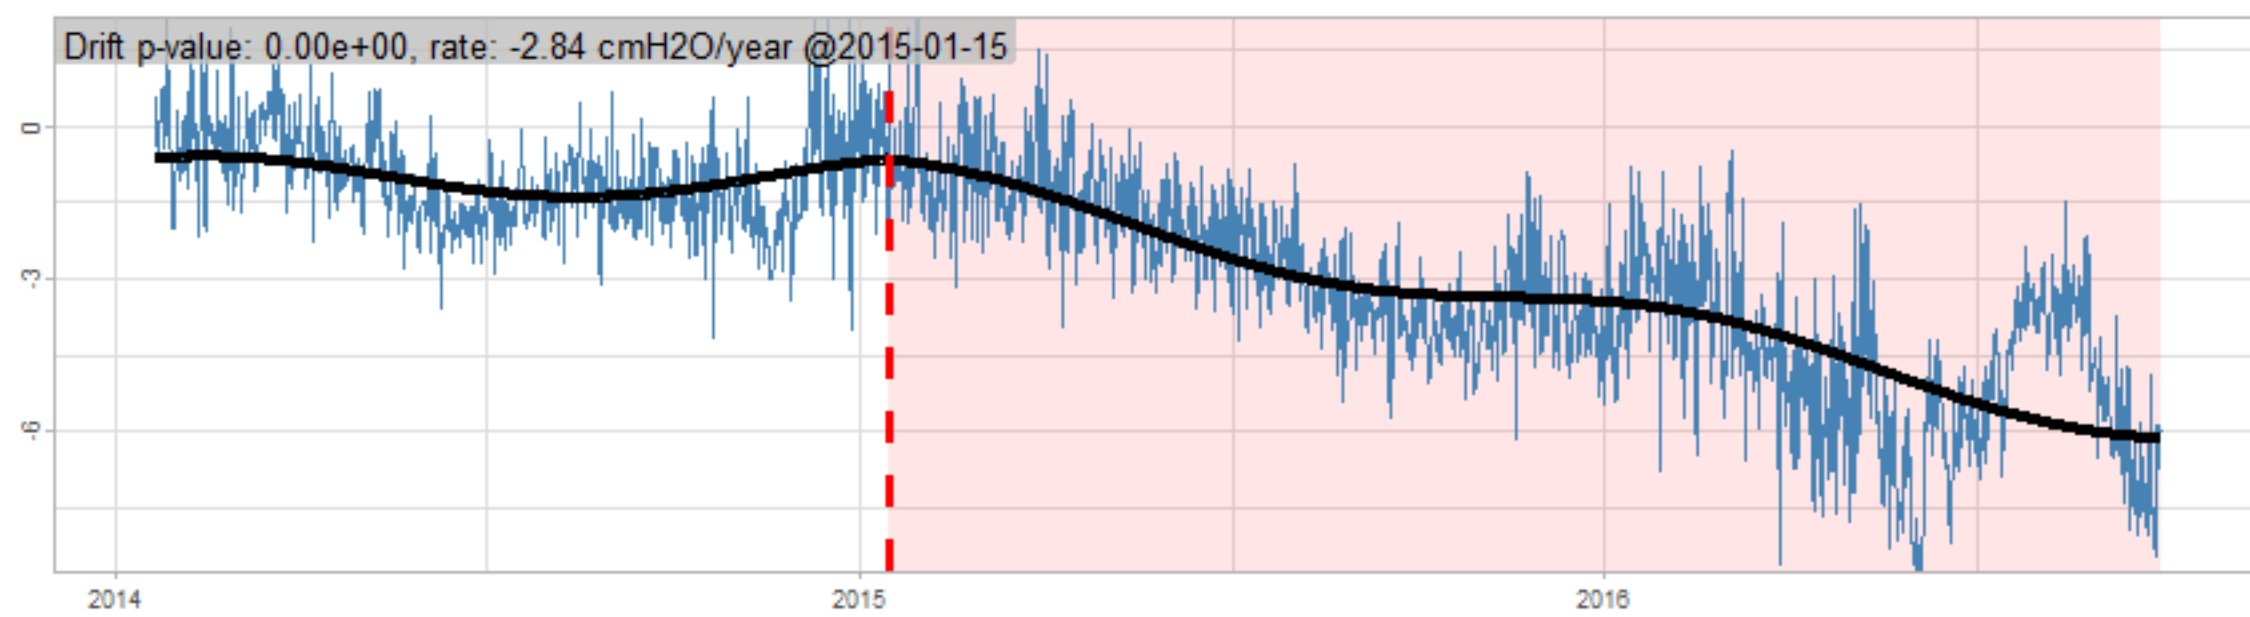

Drift p-value: 1.91e-03, rate: -3.19 cmH2O/year @2017-03-16 12:00:00

Drift p-value: 8.12e-01, rate: 103.00 cmH2O/year @2019-09-19

Drift p-value: 8.09e-01, rate: 1.77 cmH2O/year @2019-01-08 12:00:00

Drift p-value: 9.47e-01, rate: -93.94 cmH2O/year @2019-09-06 12:00:00

BAOL500X_B_0029B - v0.01

BAOL503X_B_009C1 - v0.01

BAOL517X_B_0055C - v0.01

BAOL518X_B_B2129 - v0.01

Drift p-value: 6.83e-01, rate: 0.48 cmH2O/year @2016-09-18 12:00:00

Drift p-value: $7.37e-02$, rate: -2062.73 cmH₂O/year @2020-02-03 12:00:00

Drift p-value: 7.29e-01, rate: 0.41 cmH2O/year @2016-08-30 12:00:00

Drift p-value: 6.50e-01, rate: 0.21 cmH2O/year @2016-09-23 12:00:00

Drift p-value: 7.98e-01, rate: 98.17 cmH2O/year @2019-11-01

BAOL547X_B_B2137 - v0.01

BAOL548X_B_0055B - v0.01

Drift p-value: 9.22e-01, rate: 0.67 cmH2O/year @2014-12-13

Drift p-value: 8.57e-01, rate: 164.61 cmH2O/year @2017-12-22 12:00:00

BAOL550X_B_B2136 - v0.01

BAOL551X_B_B2135 - v0.01