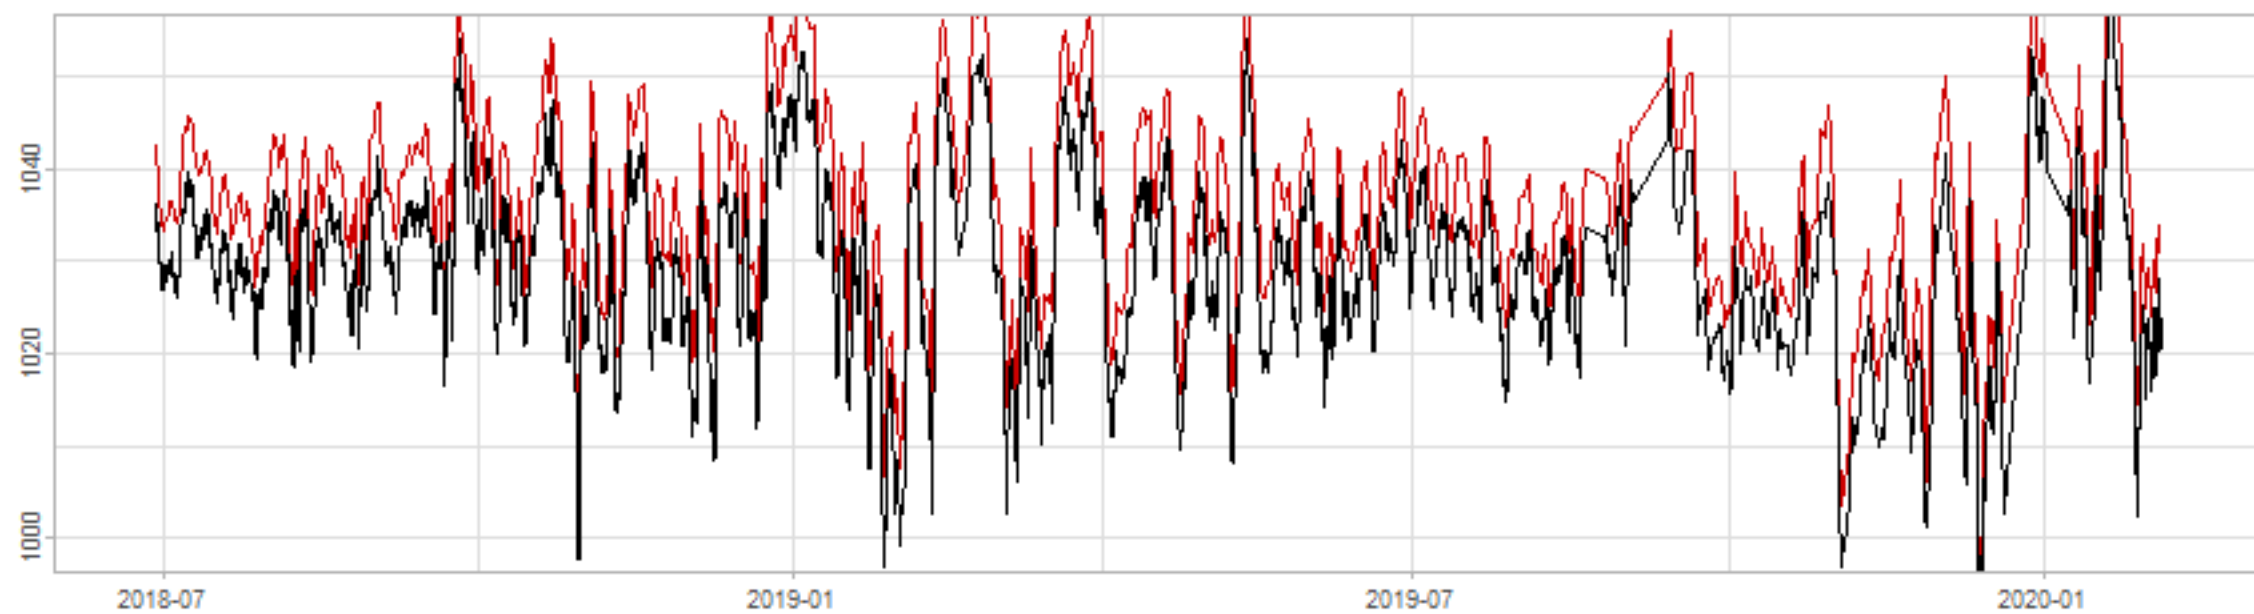

Drift p-value: 1.91e-03, rate: -3.19 cmH2O/year @2017-03-16 12:00:00

Drift p-value: 8.12e-01, rate: 103.00 cmH2O/year @2019-09-19

Drift p-value: 8.09e-01, rate: 1.77 cmH2O/year @2019-01-08 12:00:00

Drift p-value: 9.47e-01, rate: -93.94 cmH2O/year @2019-09-06 12:00:00

BAOL500X_B_0029B - v0.01

BAOL503X_B_009C1 - v0.01

BAOL517X_B_0055C - v0.01

BAOL518X_B_B2129 - v0.01

Drift p-value: 6.83e-01, rate: 0.48 cmH2O/year @2016-09-18 12:00:00

Drift p-value: $7.37e-02$, rate: -2062.73 cmH₂O/year @2020-02-03 12:00:00

Drift p-value: 7.29e-01, rate: 0.41 cmH2O/year @2016-08-30 12:00:00

Drift p-value: 6.50e-01, rate: 0.21 cmH2O/year @2016-09-23 12:00:00

Drift p-value: 7.98e-01, rate: 98.17 cmH2O/year @2019-11-01

BAOL547X_B_B2137 - v0.01

BAOL548X_B_0055B - v0.01

Drift p-value: 9.22e-01, rate: 0.67 cmH2O/year @2014-12-13

Drift p-value: 8.57e-01, rate: 164.61 cmH2O/year @2017-12-22 12:00:00

BAOL550X_B_B2136 - v0.01

BAOL551X_B_B2135 - v0.01