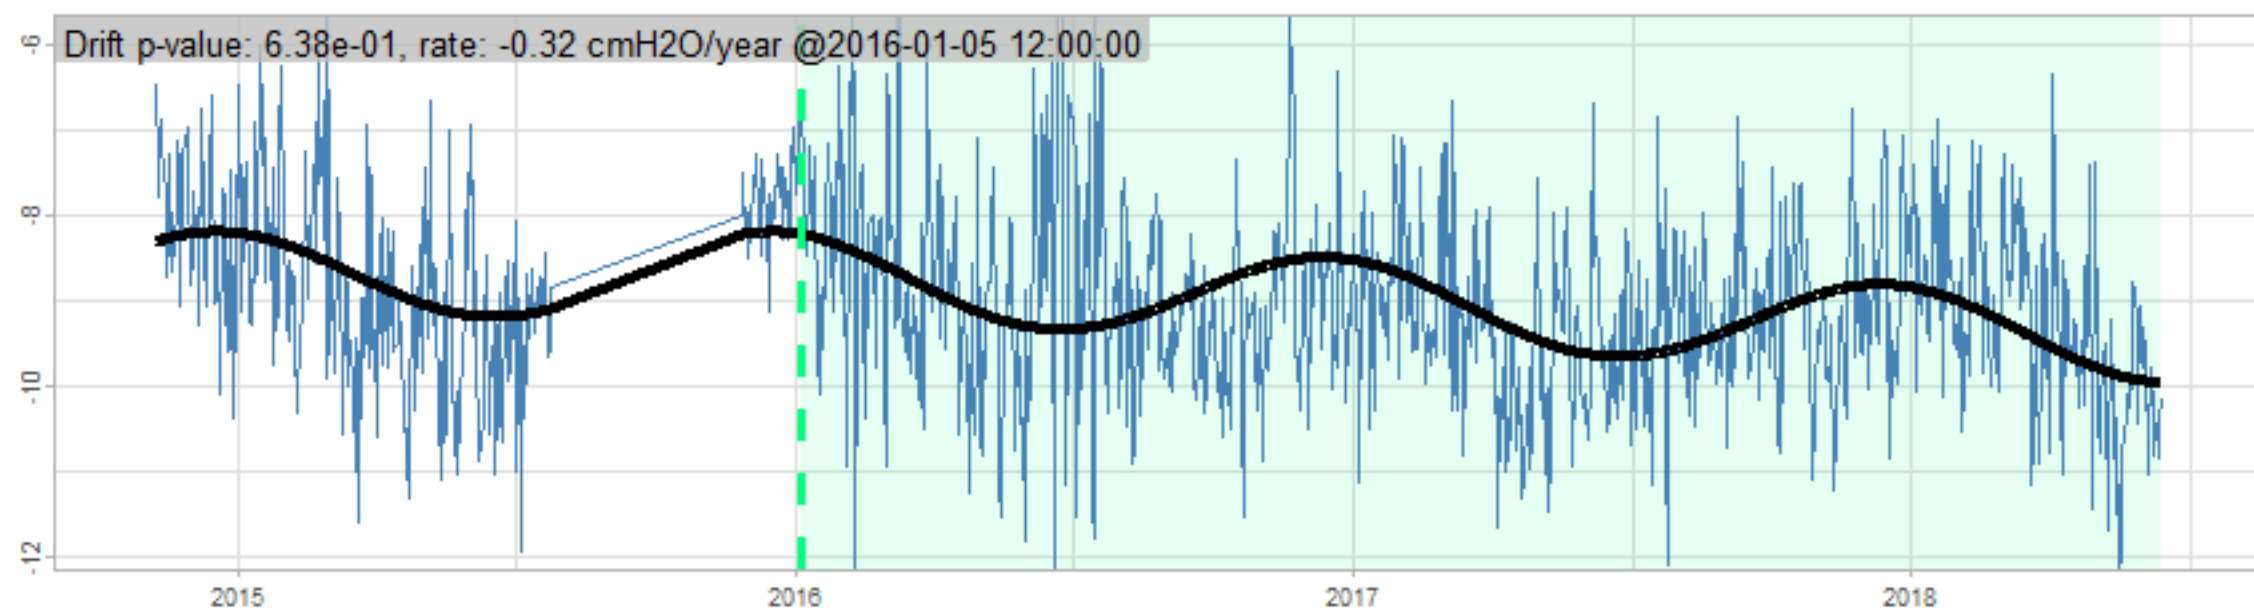

Drift p-value: 1.91e-03, rate: -3.19 cmH2O/year @2017-03-16 12:00:00

Drift p-value: 8.12e-01, rate: 103.00 cmH2O/year @2019-09-19

Drift p-value: 8.09e-01, rate: 1.77 cmH2O/year @2019-01-08 12:00:00

Drift p-value: 9.47e-01, rate: -93.94 cmH2O/year @2019-09-06 12:00:00

BAOL500X_B_0029B - v0.01

BAOL503X_B_009C1 - v0.01

BAOL517X_B_0055C - v0.01

BAOL518X_B_B2129 - v0.01

Drift p-value: 6.83e-01, rate: 0.48 cmH2O/year @2016-09-18 12:00:00

Drift p-value: $7.37e-02$, rate: -2062.73 cmH₂O/year @2020-02-03 12:00:00

Drift p-value: 7.29e-01, rate: 0.41 cmH2O/year @2016-08-30 12:00:00

Drift p-value: 6.50e-01, rate: 0.21 cmH2O/year @2016-09-23 12:00:00

Drift p-value: 7.98e-01, rate: 98.17 cmH2O/year @2019-11-01

BAOL547X_B_B2137 - v0.01

BAOL548X_B_0055B - v0.01

Drift p-value: 9.22e-01, rate: 0.67 cmH2O/year @2014-12-13

Drift p-value: 8.57e-01, rate: 164.61 cmH2O/year @2017-12-22 12:00:00

BAOL550X_B_B2136 - v0.01

BAOL551X_B_B2135 - v0.01