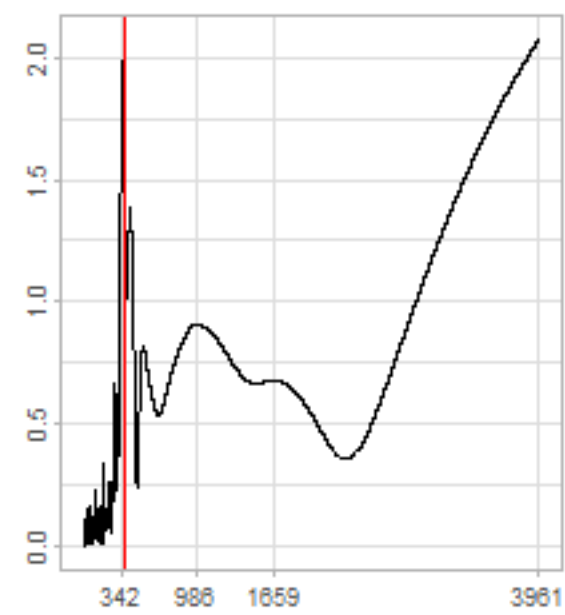

Drift p-value: 1.91e-03, rate: -3.19 cmH2O/year @2017-03-16 12:00:00

Drift p-value: 8.12e-01, rate: 103.00 cmH2O/year @2019-09-19

Drift p-value: 8.09e-01, rate: 1.77 cmH2O/year @2019-01-08 12:00:00

Drift p-value: 9.47e-01, rate: -93.94 cmH2O/year @2019-09-06 12:00:00

BAOL500X_B_0029B - v0.01

BAOL503X_B_009C1 - v0.01

BAOL517X_B_0055C - v0.01

BAOL518X_B_B2129 - v0.01

Drift p-value: 6.83e-01, rate: 0.48 cmH2O/year @2016-09-18 12:00:00

Drift p-value: $7.37e-02$, rate: -2062.73 cmH₂O/year @2020-02-03 12:00:00

Drift p-value: 7.29e-01, rate: 0.41 cmH2O/year @2016-08-30 12:00:00

Drift p-value: 6.50e-01, rate: 0.21 cmH2O/year @2016-09-23 12:00:00

Drift p-value: 7.98e-01, rate: 98.17 cmH2O/year @2019-11-01

BAOL547X_B_B2137 - v0.01