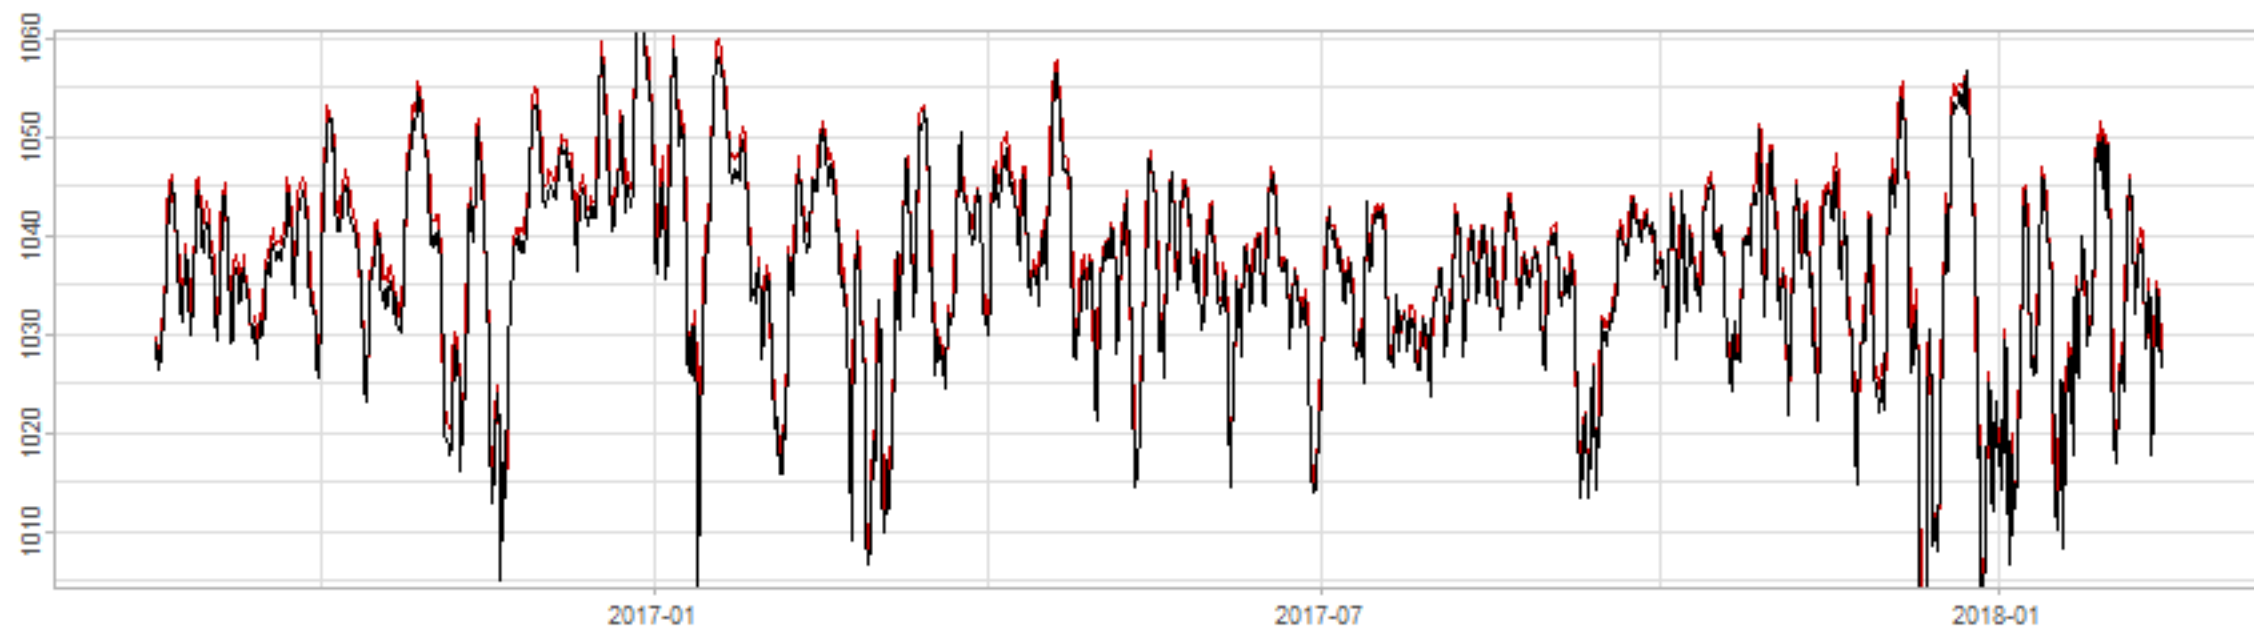

Drift p-value: 1.91e-03, rate: -3.19 cmH2O/year @2017-03-16 12:00:00

Drift p-value: 8.12e-01, rate: 103.00 cmH2O/year @2019-09-19

Drift p-value: 8.09e-01, rate: 1.77 cmH2O/year @2019-01-08 12:00:00

Drift p-value: 9.47e-01, rate: -93.94 cmH2O/year @2019-09-06 12:00:00

BAOL500X_B_0029B - v0.01

BAOL503X_B_009C1 - v0.01

BAOL517X_B_0055C - v0.01

BAOL518X_B_B2129 - v0.01

Drift p-value: 6.83e-01, rate: 0.48 cmH2O/year @2016-09-18 12:00:00

Drift p-value: $7.37e-02$, rate: -2062.73 cmH₂O/year @2020-02-03 12:00:00

Drift p-value: 7.29e-01, rate: 0.41 cmH2O/year @2016-08-30 12:00:00

Drift p-value: 6.50e-01, rate: 0.21 cmH2O/year @2016-09-23 12:00:00

Drift p-value: 7.98e-01, rate: 98.17 cmH2O/year @2019-11-01

BAOL547X_B_B2137 - v0.01

BAOL548X_B_0055B - v0.01

Drift p-value: 9.22e-01, rate: 0.67 cmH2O/year @2014-12-13

Drift p-value: 8.57e-01, rate: 164.61 cmH2O/year @2017-12-22 12:00:00

BAOL550X_B_B2136 - v0.01

BAOL551X_B_B2135 - v0.01