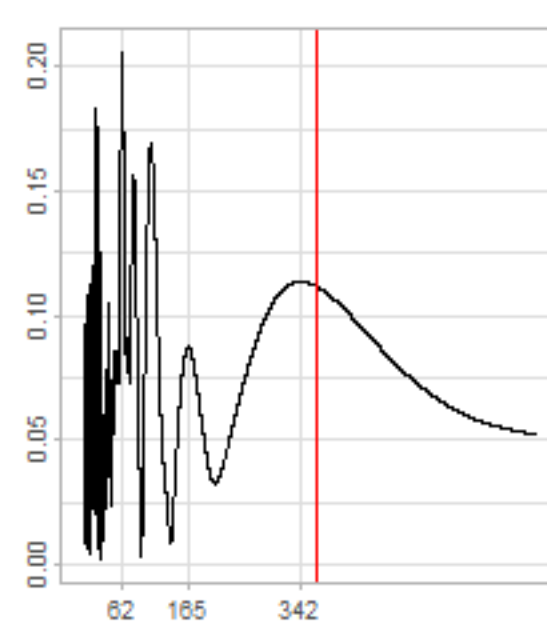

Drift p-value: 1.91e-03, rate: -3.19 cmH2O/year @2017-03-16 12:00:00

Drift p-value: 8.12e-01, rate: 103.00 cmH2O/year @2019-09-19

Drift p-value: 8.09e-01, rate: 1.77 cmH2O/year @2019-01-08 12:00:00

Drift p-value: 9.47e-01, rate: -93.94 cmH2O/year @2019-09-06 12:00:00

BAOL500X_B_0029B - v0.01

BAOL503X_B_009C1 - v0.01

BAOL517X_B_0055C - v0.01

BAOL518X_B_B2129 - v0.01

Drift p-value: 6.83e-01, rate: 0.48 cmH2O/year @2016-09-18 12:00:00

Drift p-value: $7.37e-02$, rate: -2062.73 cmH₂O/year @2020-02-03 12:00:00

Drift p-value: 7.29e-01, rate: 0.41 cmH2O/year @2016-08-30 12:00:00

Drift p-value: 6.50e-01, rate: 0.21 cmH2O/year @2016-09-23 12:00:00

Drift p-value: 7.98e-01, rate: 98.17 cmH2O/year @2019-11-01

BAOL547X_B_B2137 - v0.01

BAOL548X_B_0055B - v0.01

Drift p-value: 9.22e-01, rate: 0.67 cmH2O/year @2014-12-13

Drift p-value: 8.57e-01, rate: 164.61 cmH2O/year @2017-12-22 12:00:00

BAOL550X_B_B2136 - v0.01

BAOL551X_B_B2135 - v0.01