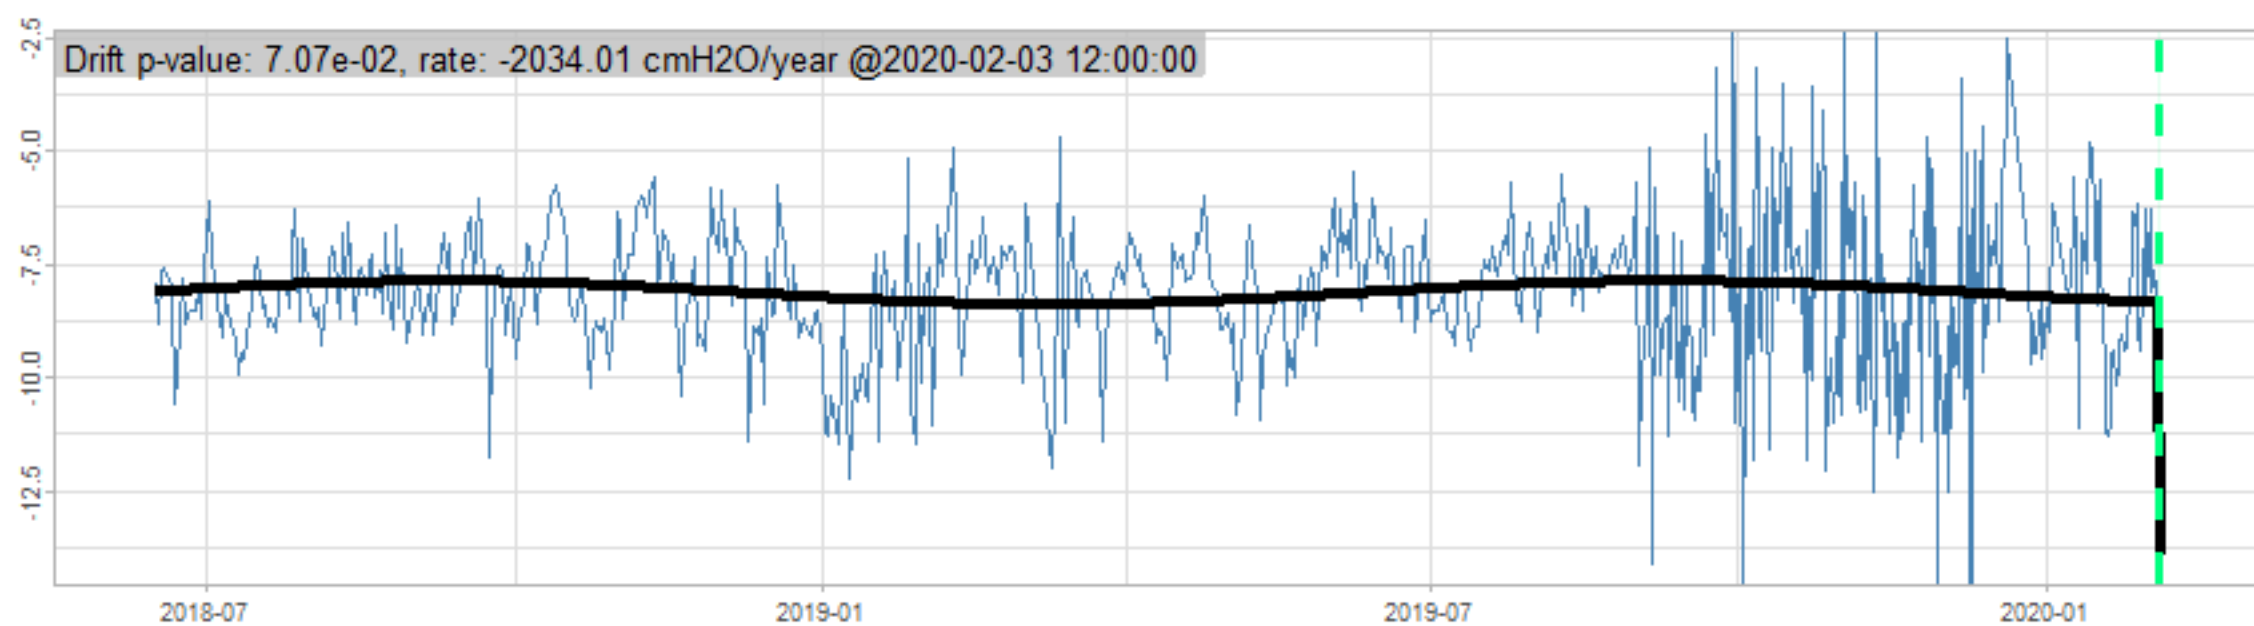

Drift p-value: 1.91e-03, rate: -3.19 cmH2O/year @2017-03-16 12:00:00

Drift p-value: 8.12e-01, rate: 103.00 cmH2O/year @2019-09-19

Drift p-value: 8.09e-01, rate: 1.77 cmH2O/year @2019-01-08 12:00:00

Drift p-value: 9.47e-01, rate: -93.94 cmH2O/year @2019-09-06 12:00:00

BAOL500X_B_0029B - v0.01

BAOL503X_B_009C1 - v0.01

BAOL517X_B_0055C - v0.01

BAOL518X_B_B2129 - v0.01

Drift p-value: 6.83e-01, rate: 0.48 cmH2O/year @2016-09-18 12:00:00

Drift p-value: $7.37e-02$, rate: -2062.73 cmH₂O/year @2020-02-03 12:00:00

Drift p-value: 7.29e-01, rate: 0.41 cmH2O/year @2016-08-30 12:00:00

Drift p-value: 6.50e-01, rate: 0.21 cmH2O/year @2016-09-23 12:00:00

Drift p-value: 7.98e-01, rate: 98.17 cmH2O/year @2019-11-01

BAOL547X_B_B2137 - v0.01

BAOL548X_B_0055B - v0.01

Drift p-value: 9.22e-01, rate: 0.67 cmH2O/year @2014-12-13

Drift p-value: 8.57e-01, rate: 164.61 cmH2O/year @2017-12-22 12:00:00

BAOL550X_B_B2136 - v0.01

BAOL551X_B_B2135 - v0.01