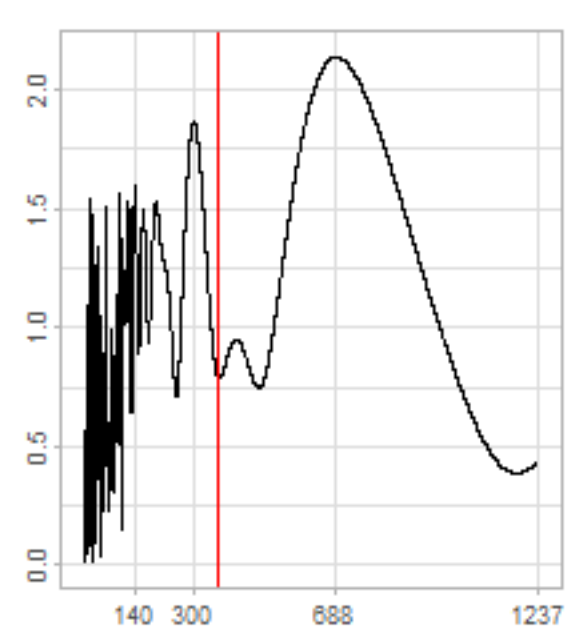

Drift p-value: 1.91e-03, rate: -3.19 cmH2O/year @2017-03-16 12:00:00

Drift p-value: 8.12e-01, rate: 103.00 cmH2O/year @2019-09-19

Drift p-value: 8.09e-01, rate: 1.77 cmH2O/year @2019-01-08 12:00:00

Drift p-value: 9.47e-01, rate: -93.94 cmH2O/year @2019-09-06 12:00:00

BAOL500X_B_0029B - v0.01

BAOL503X_B_009C1 - v0.01

BAOL517X_B_0055C - v0.01

BAOL518X_B_B2129 - v0.01

Drift p-value: 6.83e-01, rate: 0.48 cmH2O/year @2016-09-18 12:00:00

Drift p-value: $7.37e-02$, rate: -2062.73 cmH₂O/year @2020-02-03 12:00:00

Drift p-value: 7.29e-01, rate: 0.41 cmH2O/year @2016-08-30 12:00:00

Drift p-value: 6.50e-01, rate: 0.21 cmH2O/year @2016-09-23 12:00:00

Drift p-value: 7.98e-01, rate: 98.17 cmH2O/year @2019-11-01

BAOL547X_B_B2137 - v0.01

BAOL548X_B_0055B - v0.01

Drift p-value: 9.22e-01, rate: 0.67 cmH2O/year @2014-12-13

Drift p-value: 8.57e-01, rate: 164.61 cmH2O/year @2017-12-22 12:00:00

BAOL550X_B_B2136 - v0.01

BAOL551X_B_B2135 - v0.01