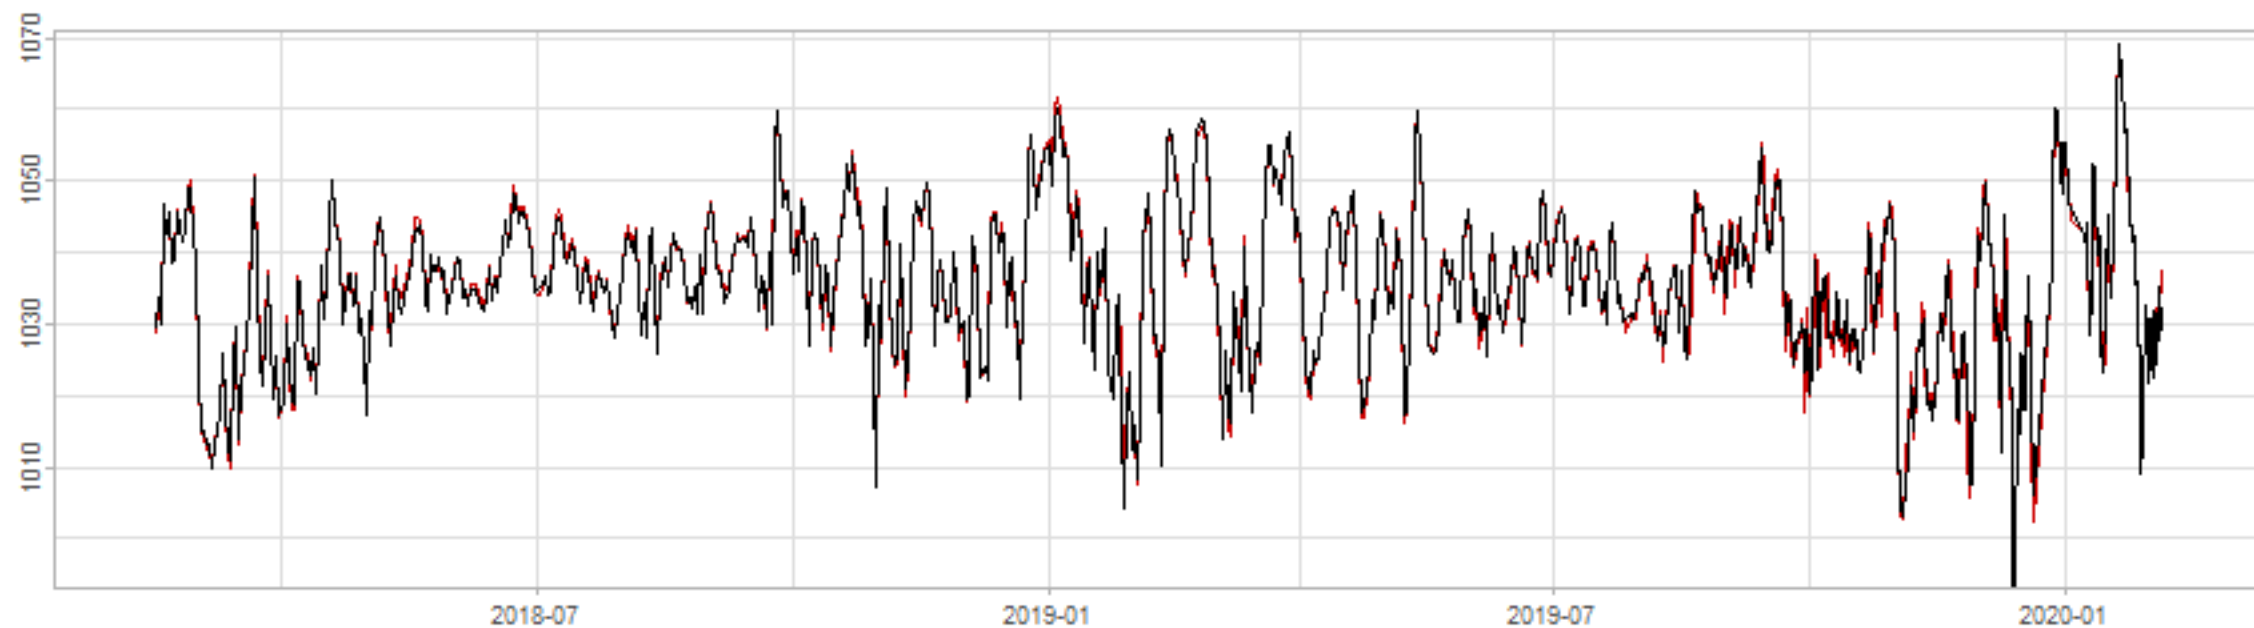

Drift p-value: 1.91e-03, rate: -3.19 cmH2O/year @2017-03-16 12:00:00

Drift p-value: 8.12e-01, rate: 103.00 cmH2O/year @2019-09-19

Drift p-value: 8.09e-01, rate: 1.77 cmH2O/year @2019-01-08 12:00:00

Drift p-value: 9.47e-01, rate: -93.94 cmH2O/year @2019-09-06 12:00:00

BAOL500X_B_0029B - v0.01

BAOL503X_B_009C1 - v0.01

BAOL517X_B_0055C - v0.01

BAOL518X_B_B2129 - v0.01

Drift p-value: 6.83e-01, rate: 0.48 cmH2O/year @2016-09-18 12:00:00

Drift p-value: $7.37e-02$, rate: -2062.73 cmH₂O/year @2020-02-03 12:00:00

Drift p-value: 7.29e-01, rate: 0.41 cmH2O/year @2016-08-30 12:00:00

Drift p-value: 6.50e-01, rate: 0.21 cmH2O/year @2016-09-23 12:00:00

Drift p-value: 7.98e-01, rate: 98.17 cmH2O/year @2019-11-01

BAOL547X_B_B2137 - v0.01

BAOL548X_B_0055B - v0.01

Drift p-value: 9.22e-01, rate: 0.67 cmH2O/year @2014-12-13

Drift p-value: 8.57e-01, rate: 164.61 cmH2O/year @2017-12-22 12:00:00

BAOL550X_B_B2136 - v0.01

BAOL551X_B_B2135 - v0.01