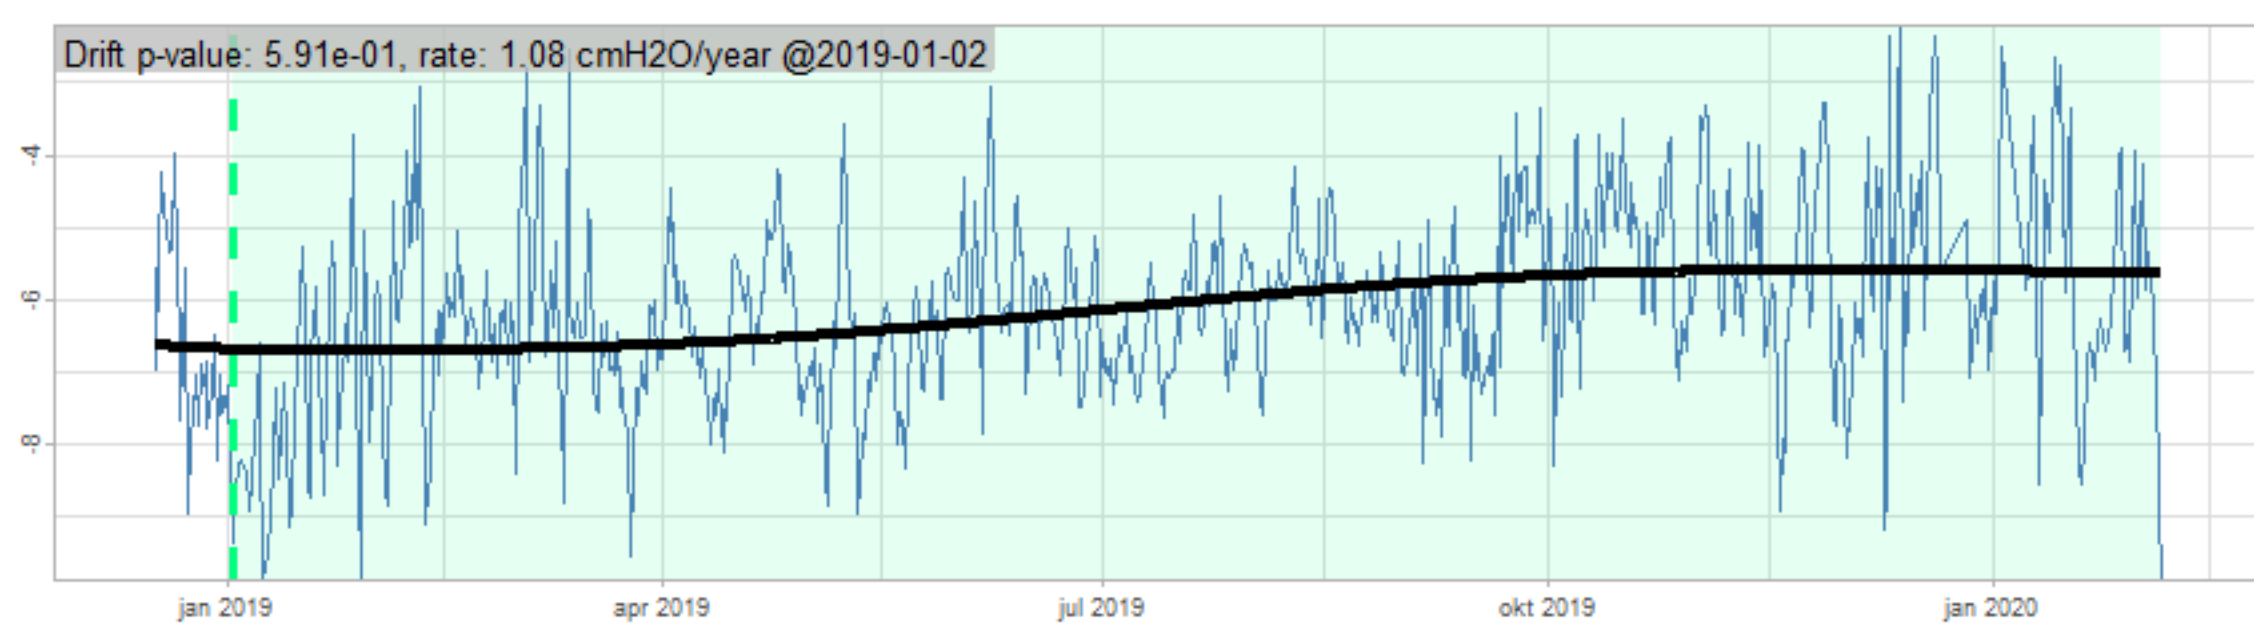

Drift p-value: 1.91e-03, rate: -3.19 cmH2O/year @2017-03-16 12:00:00

Drift p-value: 8.12e-01, rate: 103.00 cmH2O/year @2019-09-19

Drift p-value: 8.09e-01, rate: 1.77 cmH2O/year @2019-01-08 12:00:00

Drift p-value: 9.47e-01, rate: -93.94 cmH2O/year @2019-09-06 12:00:00

BAOL500X_B_0029B - v0.01

BAOL503X_B_009C1 - v0.01

BAOL517X_B_0055C - v0.01

BAOL518X_B_B2129 - v0.01

Drift p-value: 6.83e-01, rate: 0.48 cmH2O/year @2016-09-18 12:00:00

Drift p-value: $7.37e-02$, rate: -2062.73 cmH₂O/year @2020-02-03 12:00:00

Drift p-value: 7.29e-01, rate: 0.41 cmH2O/year @2016-08-30 12:00:00

Drift p-value: 6.50e-01, rate: 0.21 cmH2O/year @2016-09-23 12:00:00

Drift p-value: 7.98e-01, rate: 98.17 cmH2O/year @2019-11-01

BAOL547X_B_B2137 - v0.01

BAOL548X_B_0055B - v0.01

Drift p-value: 9.22e-01, rate: 0.67 cmH2O/year @2014-12-13

Drift p-value: 8.57e-01, rate: 164.61 cmH2O/year @2017-12-22 12:00:00

BAOL550X_B_B2136 - v0.01

BAOL551X_B_B2135 - v0.01