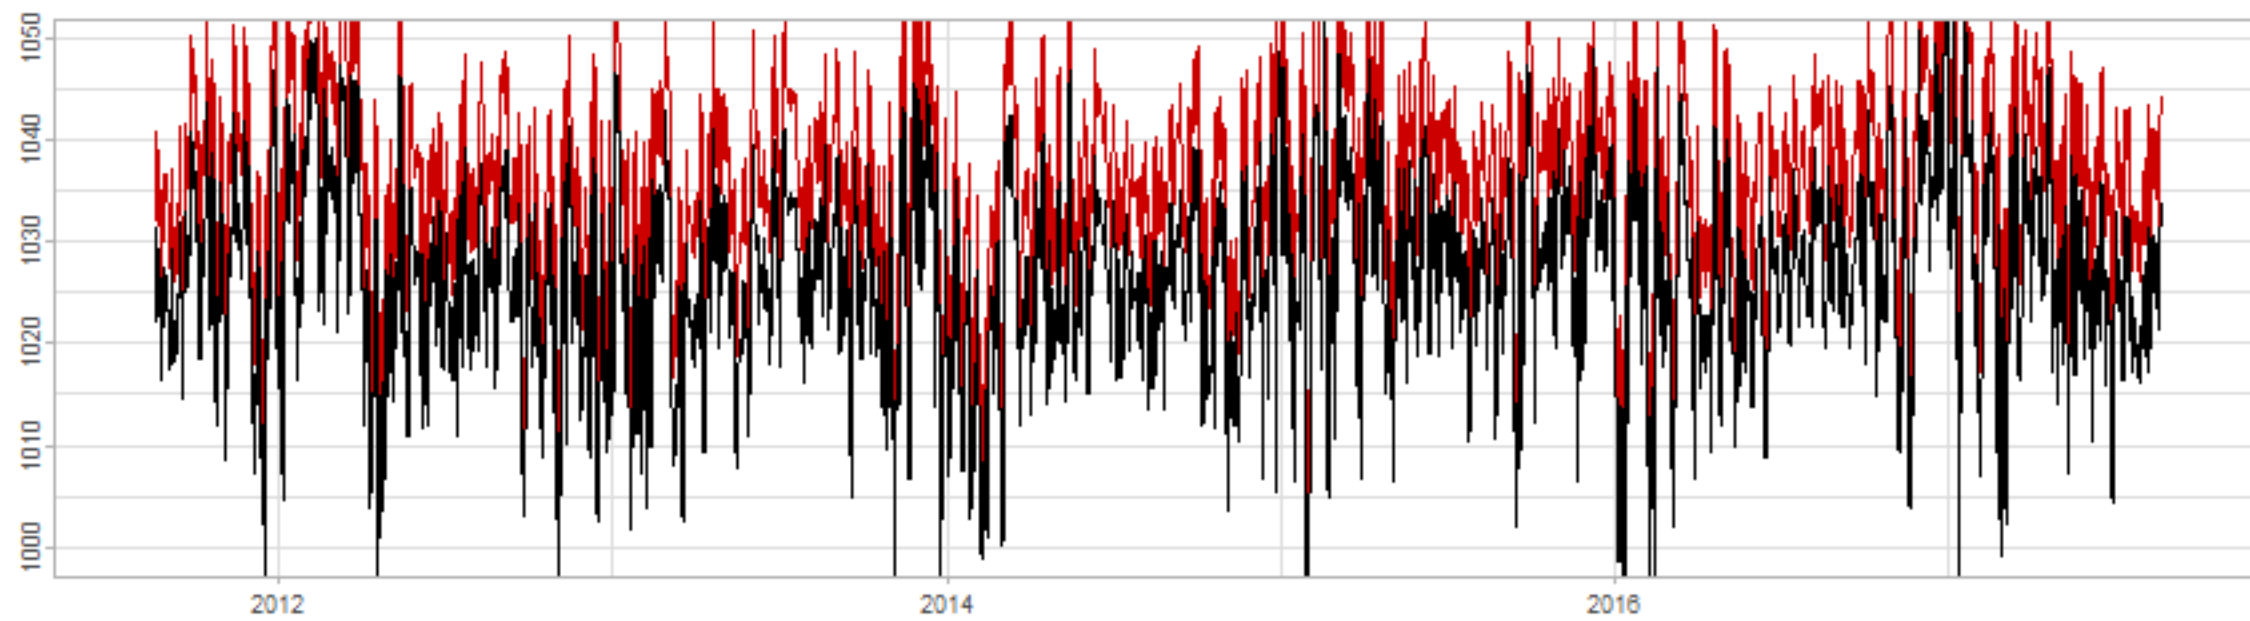

Drift p-value: 1.91e-03, rate: -3.19 cmH2O/year @2017-03-16 12:00:00

Drift p-value: 8.12e-01, rate: 103.00 cmH2O/year @2019-09-19

Drift p-value: 8.09e-01, rate: 1.77 cmH2O/year @2019-01-08 12:00:00

Drift p-value: 9.47e-01, rate: -93.94 cmH2O/year @2019-09-06 12:00:00

BAOL500X_B_0029B - v0.01

BAOL503X_B_009C1 - v0.01

BAOL517X_B_0055C - v0.01

BAOL518X_B_B2129 - v0.01

Drift p-value: 6.83e-01, rate: 0.48 cmH2O/year @2016-09-18 12:00:00

Drift p-value: $7.37e-02$, rate: -2062.73 cmH₂O/year @2020-02-03 12:00:00

Drift p-value: 7.29e-01, rate: 0.41 cmH2O/year @2016-08-30 12:00:00

Drift p-value: 6.50e-01, rate: 0.21 cmH2O/year @2016-09-23 12:00:00

Drift p-value: 7.98e-01, rate: 98.17 cmH2O/year @2019-11-01

BAOL547X_B_B2137 - v0.01

BAOL548X_B_0055B - v0.01

Drift p-value: 9.22e-01, rate: 0.67 cmH2O/year @2014-12-13

Drift p-value: 8.57e-01, rate: 164.61 cmH2O/year @2017-12-22 12:00:00

BAOL550X_B_B2136 - v0.01

BAOL551X_B_B2135 - v0.01