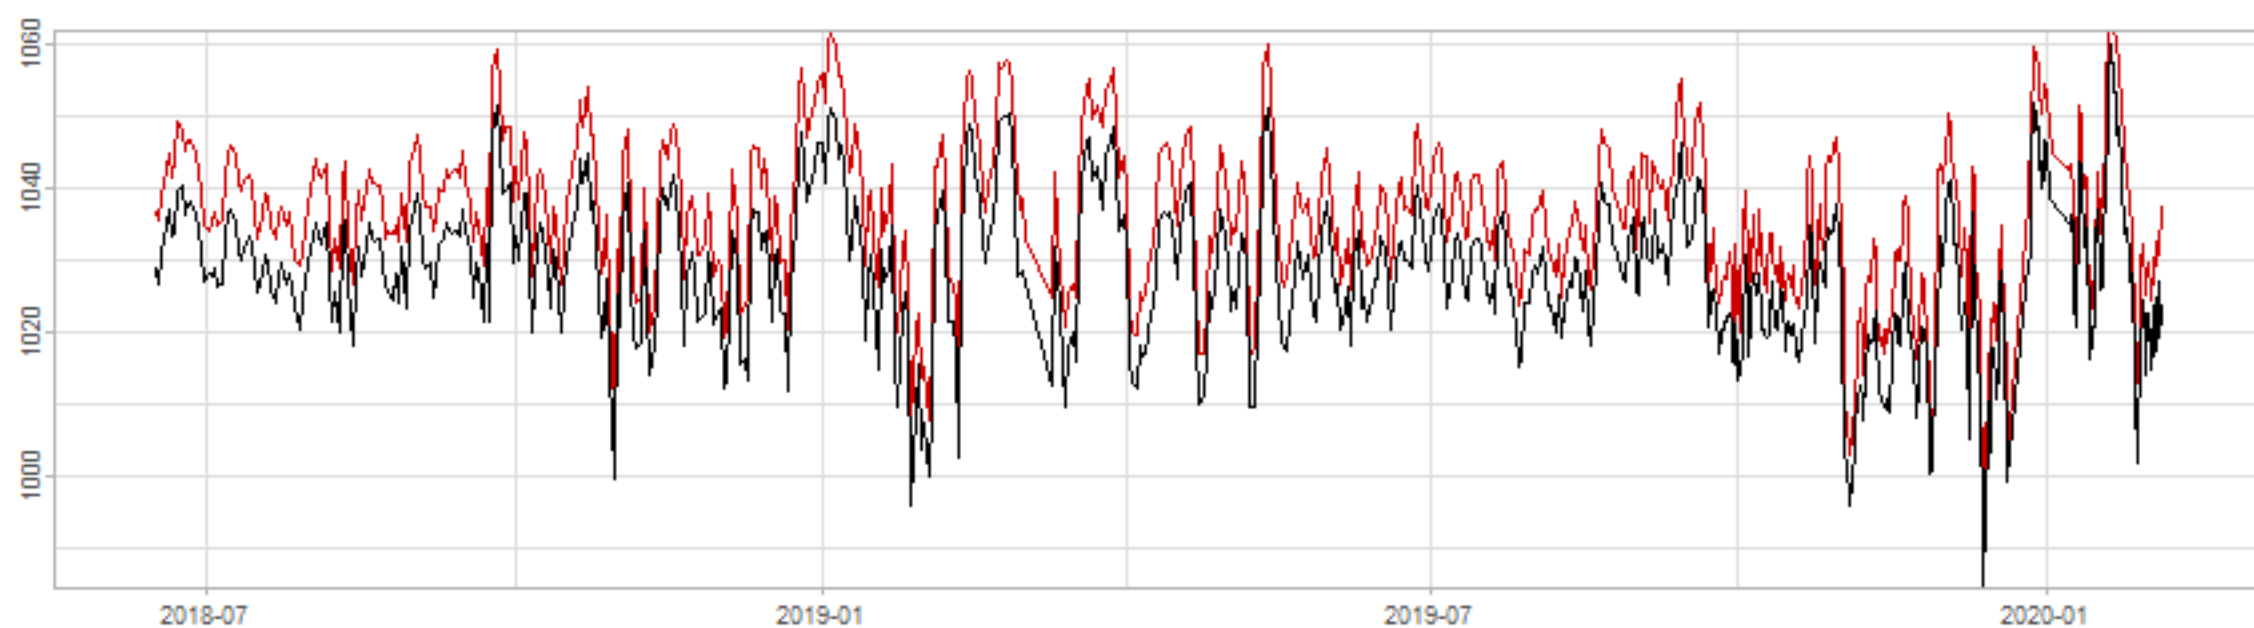

Drift p-value: 1.91e-03, rate: -3.19 cmH2O/year @2017-03-16 12:00:00

Drift p-value: 8.12e-01, rate: 103.00 cmH2O/year @2019-09-19

Drift p-value: 8.09e-01, rate: 1.77 cmH2O/year @2019-01-08 12:00:00

Drift p-value: 9.47e-01, rate: -93.94 cmH2O/year @2019-09-06 12:00:00

BAOL500X_B_0029B - v0.01

BAOL503X_B_009C1 - v0.01

BAOL517X_B_0055C - v0.01

BAOL518X_B_B2129 - v0.01

Drift p-value: 6.83e-01, rate: 0.48 cmH2O/year @2016-09-18 12:00:00

Drift p-value: $7.37e-02$, rate: -2062.73 cmH₂O/year @2020-02-03 12:00:00

Drift p-value: 7.29e-01, rate: 0.41 cmH2O/year @2016-08-30 12:00:00

Drift p-value: 6.50e-01, rate: 0.21 cmH2O/year @2016-09-23 12:00:00

Drift p-value: 7.98e-01, rate: 98.17 cmH2O/year @2019-11-01

BAOL547X_B_B2137 - v0.01

BAOL548X_B_0055B - v0.01

Drift p-value: 9.22e-01, rate: 0.67 cmH2O/year @2014-12-13

Drift p-value: 8.57e-01, rate: 164.61 cmH2O/year @2017-12-22 12:00:00

BAOL550X_B_B2136 - v0.01

BAOL551X_B_B2135 - v0.01