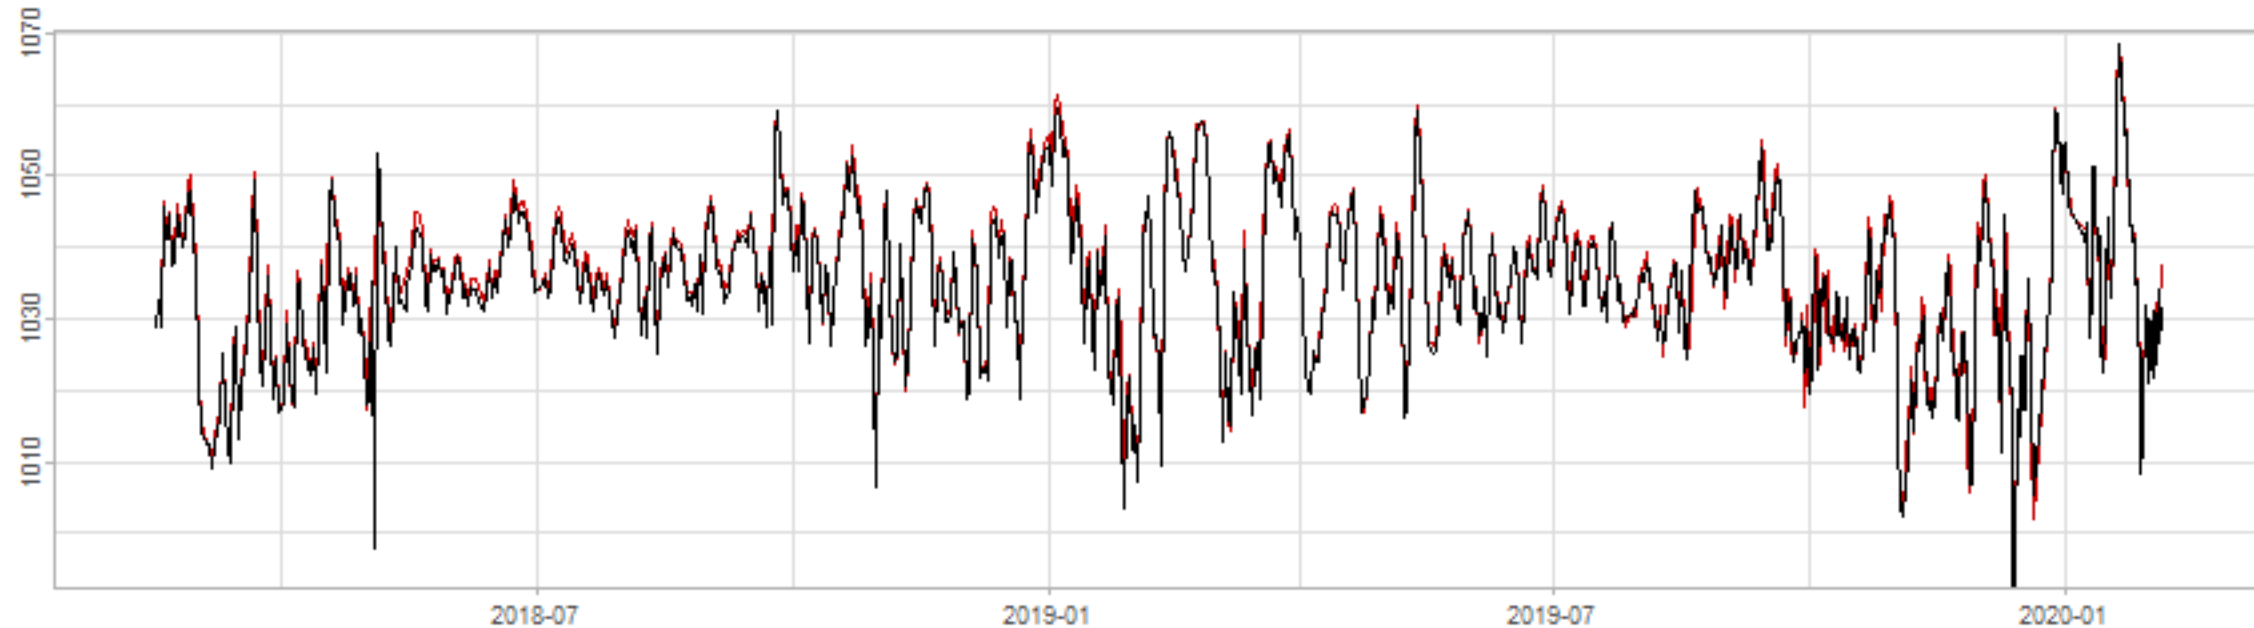

Drift p-value: 1.91e-03, rate: -3.19 cmH2O/year @2017-03-16 12:00:00

Drift p-value: 8.12e-01, rate: 103.00 cmH2O/year @2019-09-19

Drift p-value: 8.09e-01, rate: 1.77 cmH2O/year @2019-01-08 12:00:00

Drift p-value: 9.47e-01, rate: -93.94 cmH2O/year @2019-09-06 12:00:00

BAOL500X_B_0029B - v0.01

BAOL503X_B_009C1 - v0.01

BAOL517X_B_0055C - v0.01

BAOL518X_B_B2129 - v0.01

Drift p-value: 6.83e-01, rate: 0.48 cmH2O/year @2016-09-18 12:00:00

Drift p-value: $7.37e-02$, rate: -2062.73 cmH₂O/year @2020-02-03 12:00:00

Drift p-value: 7.29e-01, rate: 0.41 cmH2O/year @2016-08-30 12:00:00

Drift p-value: 6.50e-01, rate: 0.21 cmH2O/year @2016-09-23 12:00:00

Drift p-value: 7.98e-01, rate: 98.17 cmH2O/year @2019-11-01

BAOL547X_B_B2137 - v0.01

BAOL548X_B_0055B - v0.01

Drift p-value: 9.22e-01, rate: 0.67 cmH2O/year @2014-12-13

Drift p-value: 8.57e-01, rate: 164.61 cmH2O/year @2017-12-22 12:00:00

BAOL550X_B_B2136 - v0.01

BAOL551X_B_B2135 - v0.01