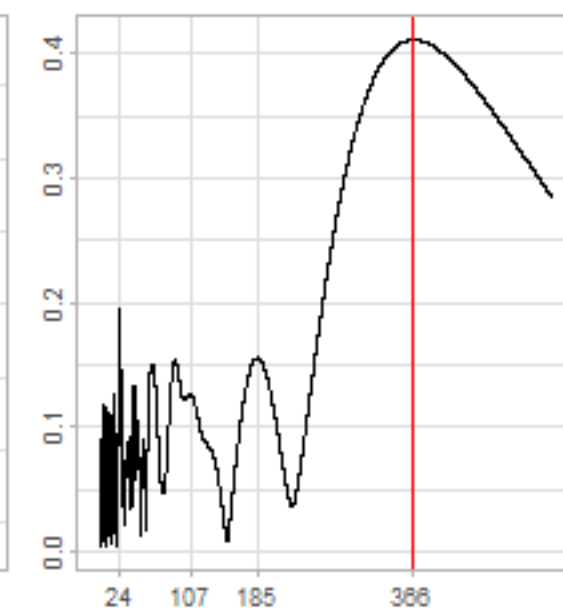

Drift p-value: 1.91e-03, rate: -3.19 cmH2O/year @2017-03-16 12:00:00

Drift p-value: 8.12e-01, rate: 103.00 cmH2O/year @2019-09-19

Drift p-value: 8.09e-01, rate: 1.77 cmH2O/year @2019-01-08 12:00:00

Drift p-value: 9.47e-01, rate: -93.94 cmH2O/year @2019-09-06 12:00:00

BAOL500X_B_0029B - v0.01

BAOL503X_B_009C1 - v0.01

BAOL517X_B_0055C - v0.01

BAOL518X_B_B2129 - v0.01

Drift p-value: 6.83e-01, rate: 0.48 cmH2O/year @2016-09-18 12:00:00

Drift p-value: $7.37e-02$, rate: -2062.73 cmH₂O/year @2020-02-03 12:00:00

Drift p-value: 7.29e-01, rate: 0.41 cmH2O/year @2016-08-30 12:00:00

Drift p-value: 6.50e-01, rate: 0.21 cmH2O/year @2016-09-23 12:00:00

Drift p-value: 7.98e-01, rate: 98.17 cmH2O/year @2019-11-01

BAOL547X_B_B2137 - v0.01

BAOL548X_B_0055B - v0.01

Drift p-value: 9.22e-01, rate: 0.67 cmH2O/year @2014-12-13

Drift p-value: 8.57e-01, rate: 164.61 cmH2O/year @2017-12-22 12:00:00

BAOL550X_B_B2136 - v0.01

BAOL551X_B_B2135 - v0.01