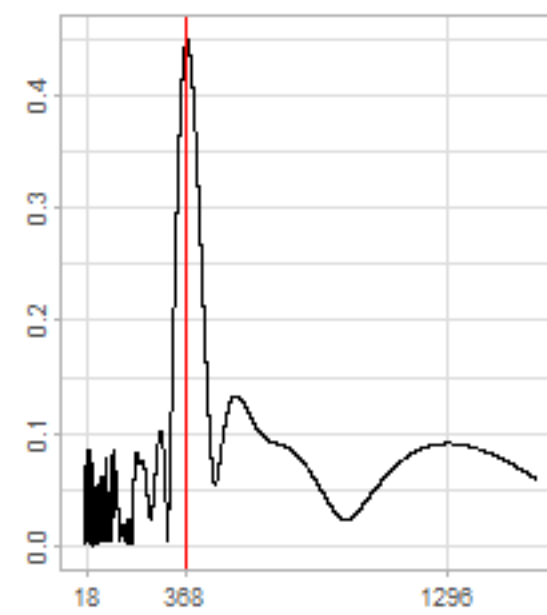

Drift p-value: 1.91e-03, rate: -3.19 cmH2O/year @2017-03-16 12:00:00

Drift p-value: 8.12e-01, rate: 103.00 cmH2O/year @2019-09-19

Drift p-value: 8.09e-01, rate: 1.77 cmH2O/year @2019-01-08 12:00:00

Drift p-value: 9.47e-01, rate: -93.94 cmH2O/year @2019-09-06 12:00:00

BAOL500X_B_0029B - v0.01

BAOL503X_B_009C1 - v0.01

BAOL517X_B_0055C - v0.01

BAOL518X_B_B2129 - v0.01

Drift p-value: 6.83e-01, rate: 0.48 cmH2O/year @2016-09-18 12:00:00

Drift p-value: $7.37e-02$, rate: -2062.73 cmH₂O/year @2020-02-03 12:00:00

Drift p-value: 7.29e-01, rate: 0.41 cmH2O/year @2016-08-30 12:00:00

Drift p-value: 6.50e-01, rate: 0.21 cmH2O/year @2016-09-23 12:00:00

Drift p-value: 7.98e-01, rate: 98.17 cmH2O/year @2019-11-01

BAOL547X_B_B2137 - v0.01

BAOL548X_B_0055B - v0.01

Drift p-value: 9.22e-01, rate: 0.67 cmH2O/year @2014-12-13

Drift p-value: 8.57e-01, rate: 164.61 cmH2O/year @2017-12-22 12:00:00

BAOL550X_B_B2136 - v0.01

BAOL551X_B_B2135 - v0.01