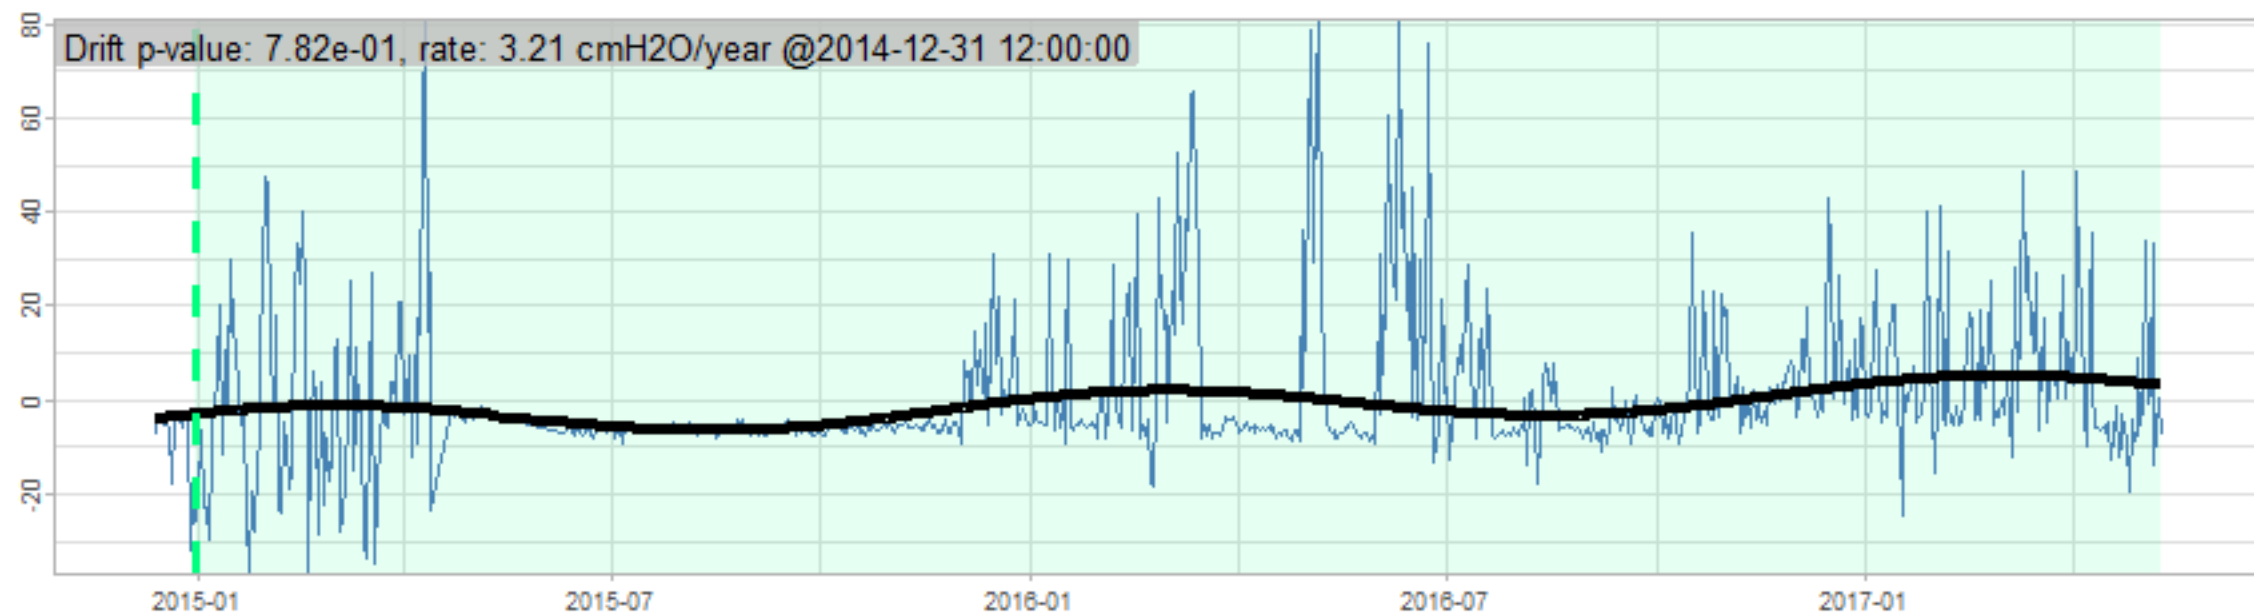

Drift p-value: 1.91e-03, rate: -3.19 cmH2O/year @2017-03-16 12:00:00

Drift p-value: 8.12e-01, rate: 103.00 cmH2O/year @2019-09-19

Drift p-value: 8.09e-01, rate: 1.77 cmH2O/year @2019-01-08 12:00:00

Drift p-value: 9.47e-01, rate: -93.94 cmH2O/year @2019-09-06 12:00:00

BAOL500X_B_0029B - v0.01

BAOL503X_B_009C1 - v0.01

BAOL517X_B_0055C - v0.01

BAOL518X_B_B2129 - v0.01

Drift p-value: 6.83e-01, rate: 0.48 cmH2O/year @2016-09-18 12:00:00

Drift p-value: $7.37e-02$, rate: -2062.73 cmH₂O/year @2020-02-03 12:00:00

Drift p-value: 7.29e-01, rate: 0.41 cmH2O/year @2016-08-30 12:00:00

Drift p-value: 6.50e-01, rate: 0.21 cmH2O/year @2016-09-23 12:00:00

Drift p-value: 7.98e-01, rate: 98.17 cmH2O/year @2019-11-01

BAOL547X_B_B2137 - v0.01

BAOL548X_B_0055B - v0.01

Drift p-value: 9.22e-01, rate: 0.67 cmH2O/year @2014-12-13

Drift p-value: 8.57e-01, rate: 164.61 cmH2O/year @2017-12-22 12:00:00

BAOL550X_B_B2136 - v0.01

BAOL551X_B_B2135 - v0.01