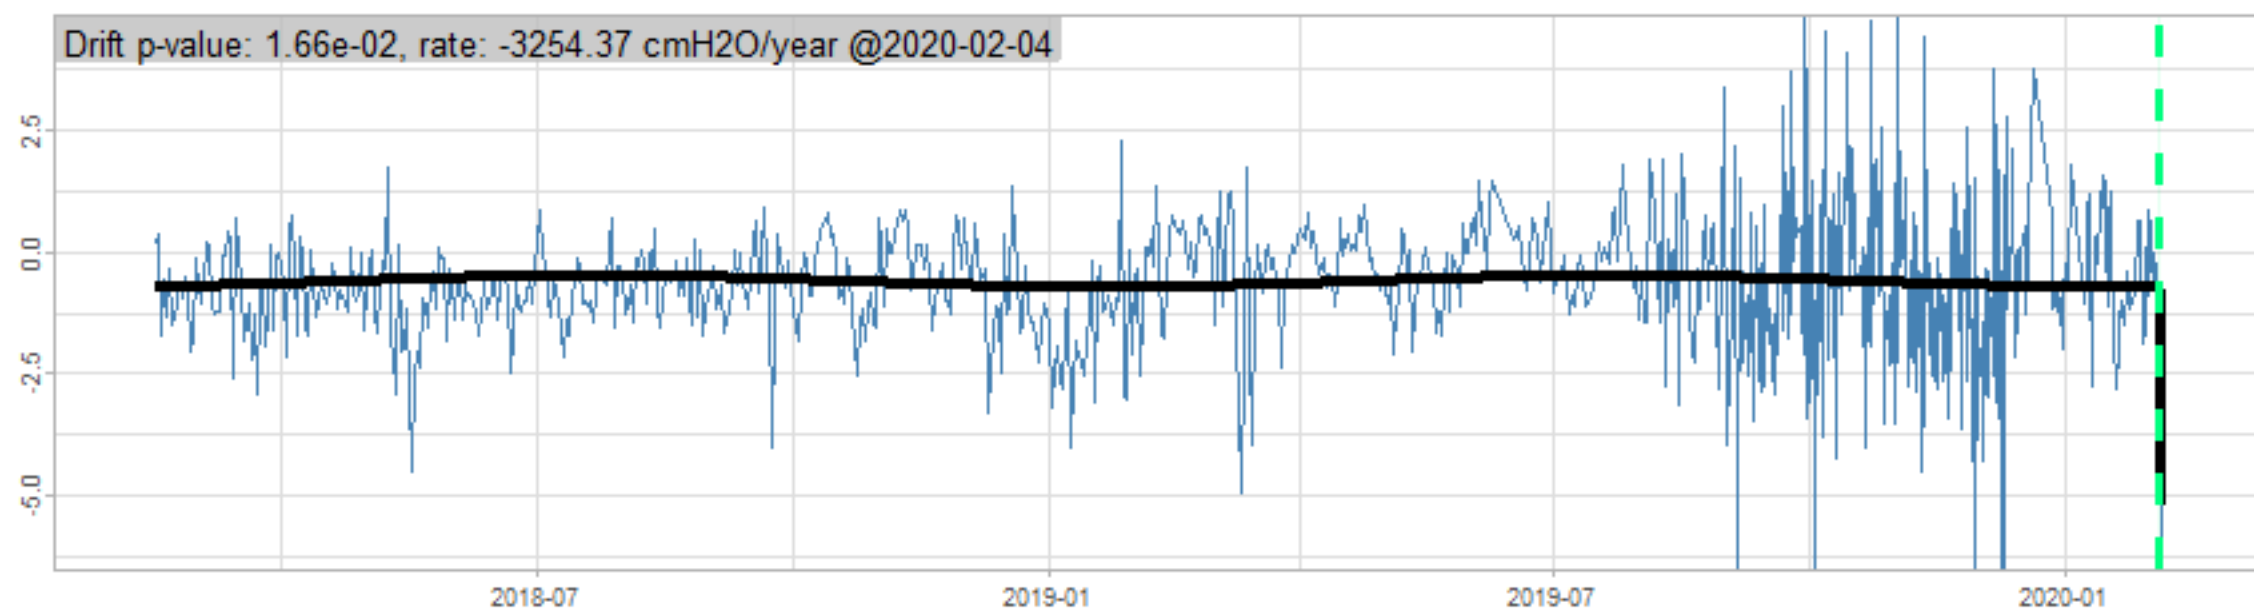

Drift p-value: 1.91e-03, rate: -3.19 cmH2O/year @2017-03-16 12:00:00

Drift p-value: 8.12e-01, rate: 103.00 cmH2O/year @2019-09-19

Drift p-value: 8.09e-01, rate: 1.77 cmH2O/year @2019-01-08 12:00:00

Drift p-value: 9.47e-01, rate: -93.94 cmH2O/year @2019-09-06 12:00:00

BAOL500X_B_0029B - v0.01

BAOL503X_B_009C1 - v0.01

BAOL517X_B_0055C - v0.01

BAOL518X_B_B2129 - v0.01

Drift p-value: 6.83e-01, rate: 0.48 cmH2O/year @2016-09-18 12:00:00

Drift p-value: $7.37e-02$, rate: -2062.73 cmH₂O/year @2020-02-03 12:00:00

Drift p-value: 7.29e-01, rate: 0.41 cmH2O/year @2016-08-30 12:00:00

Drift p-value: 6.50e-01, rate: 0.21 cmH2O/year @2016-09-23 12:00:00

Drift p-value: 7.98e-01, rate: 98.17 cmH2O/year @2019-11-01

BAOL547X_B_B2137 - v0.01

BAOL548X_B_0055B - v0.01

Drift p-value: 9.22e-01, rate: 0.67 cmH2O/year @2014-12-13

Drift p-value: 8.57e-01, rate: 164.61 cmH2O/year @2017-12-22 12:00:00

BAOL550X_B_B2136 - v0.01

BAOL551X_B_B2135 - v0.01