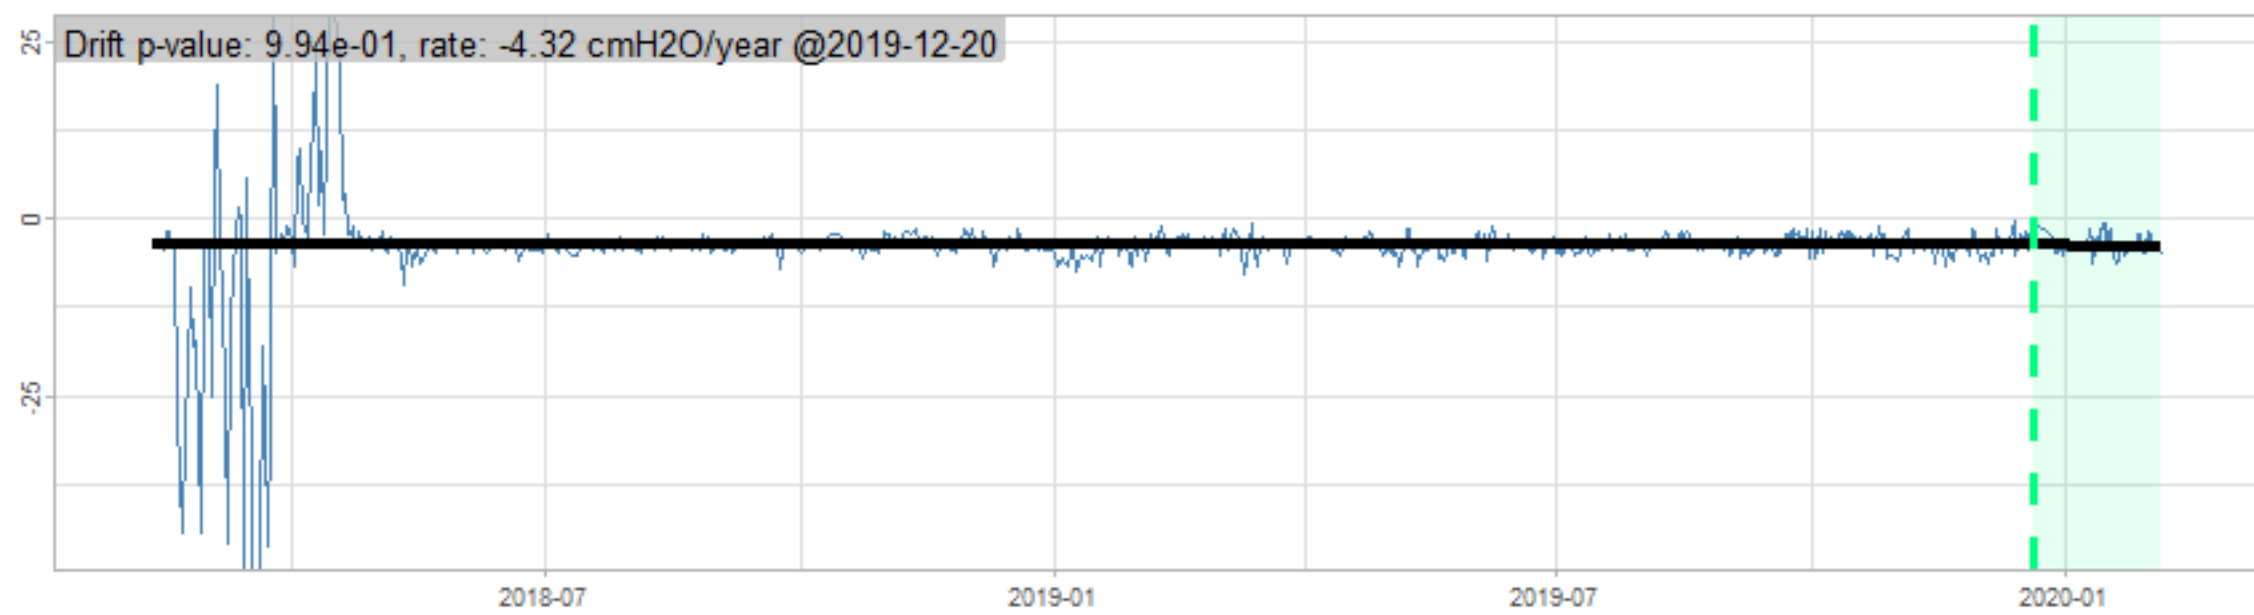

Drift p-value: 1.91e-03, rate: -3.19 cmH2O/year @2017-03-16 12:00:00

Drift p-value: 8.12e-01, rate: 103.00 cmH2O/year @2019-09-19

Drift p-value: 8.09e-01, rate: 1.77 cmH2O/year @2019-01-08 12:00:00

Drift p-value: 9.47e-01, rate: -93.94 cmH2O/year @2019-09-06 12:00:00

BAOL500X_B_0029B - v0.01

BAOL503X_B_009C1 - v0.01

BAOL517X_B_0055C - v0.01

BAOL518X_B_B2129 - v0.01

Drift p-value: 6.83e-01, rate: 0.48 cmH2O/year @2016-09-18 12:00:00

Drift p-value: $7.37e-02$, rate: -2062.73 cmH₂O/year @2020-02-03 12:00:00

Drift p-value: 7.29e-01, rate: 0.41 cmH2O/year @2016-08-30 12:00:00

Drift p-value: 6.50e-01, rate: 0.21 cmH2O/year @2016-09-23 12:00:00

Drift p-value: 7.98e-01, rate: 98.17 cmH2O/year @2019-11-01

BAOL547X_B_B2137 - v0.01

BAOL548X_B_0055B - v0.01

Drift p-value: 9.22e-01, rate: 0.67 cmH2O/year @2014-12-13

Drift p-value: 8.57e-01, rate: 164.61 cmH2O/year @2017-12-22 12:00:00

BAOL550X_B_B2136 - v0.01

BAOL551X_B_B2135 - v0.01