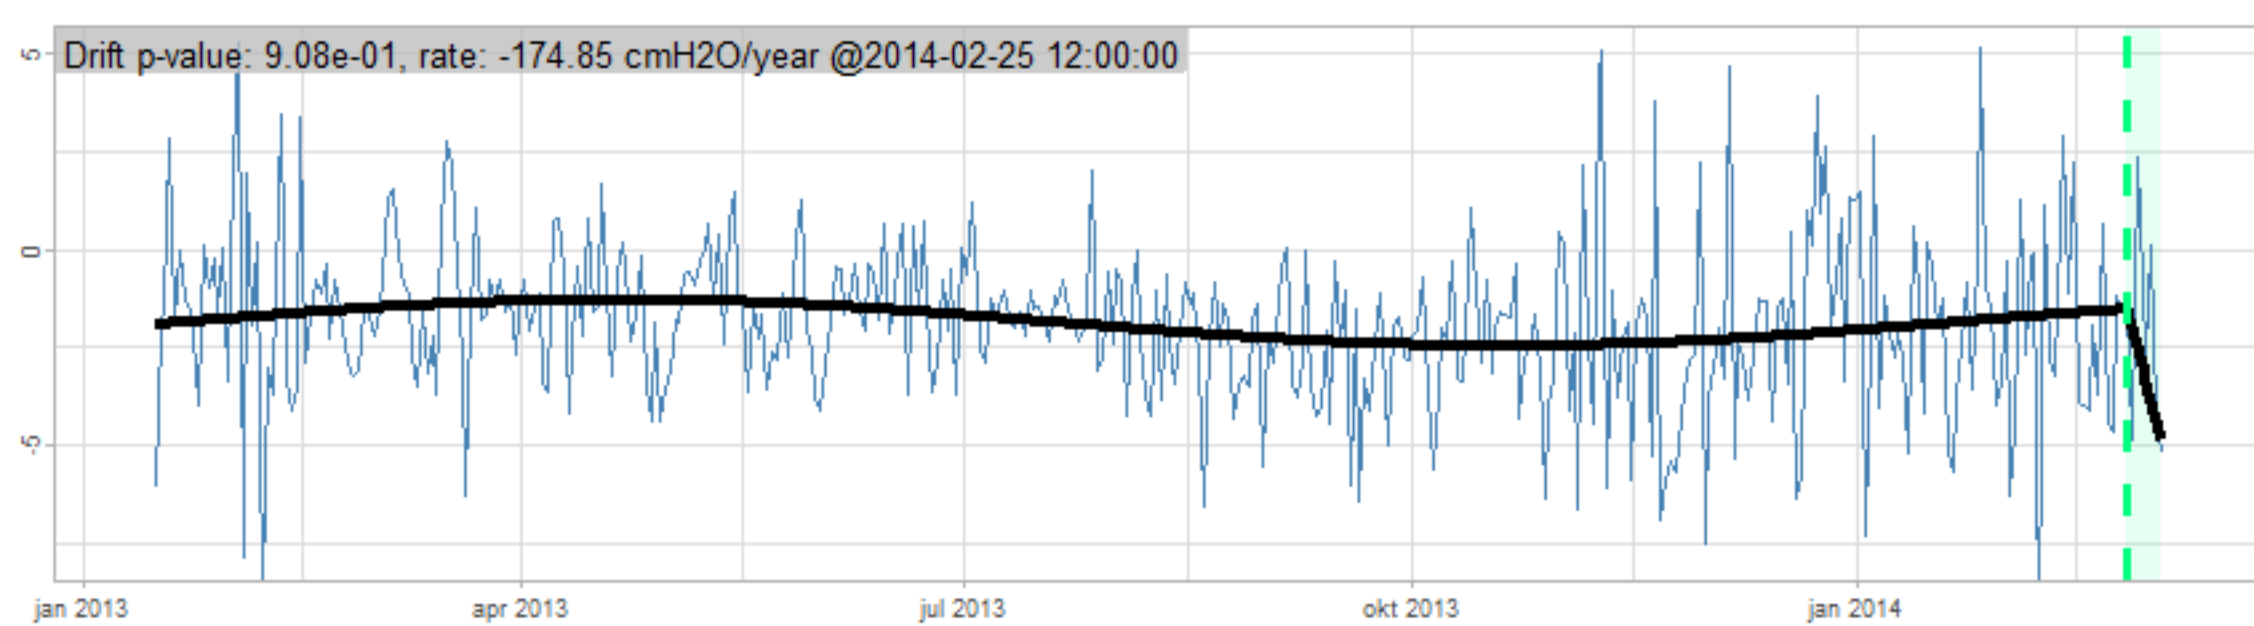

Drift p-value: 1.91e-03, rate: -3.19 cmH2O/year @2017-03-16 12:00:00

Drift p-value: 8.12e-01, rate: 103.00 cmH2O/year @2019-09-19

Drift p-value: 8.09e-01, rate: 1.77 cmH2O/year @2019-01-08 12:00:00

Drift p-value: 9.47e-01, rate: -93.94 cmH2O/year @2019-09-06 12:00:00

BAOL500X_B_0029B - v0.01

BAOL503X_B_009C1 - v0.01

BAOL517X_B_0055C - v0.01

BAOL518X_B_B2129 - v0.01

Drift p-value: 6.83e-01, rate: 0.48 cmH2O/year @2016-09-18 12:00:00

Drift p-value: $7.37e-02$, rate: -2062.73 cmH₂O/year @2020-02-03 12:00:00

Drift p-value: 7.29e-01, rate: 0.41 cmH2O/year @2016-08-30 12:00:00

Drift p-value: 6.50e-01, rate: 0.21 cmH2O/year @2016-09-23 12:00:00

Drift p-value: 7.98e-01, rate: 98.17 cmH2O/year @2019-11-01

BAOL547X_B_B2137 - v0.01

BAOL548X_B_0055B - v0.01

Drift p-value: 9.22e-01, rate: 0.67 cmH2O/year @2014-12-13

Drift p-value: 8.57e-01, rate: 164.61 cmH2O/year @2017-12-22 12:00:00

BAOL550X_B_B2136 - v0.01

BAOL551X_B_B2135 - v0.01