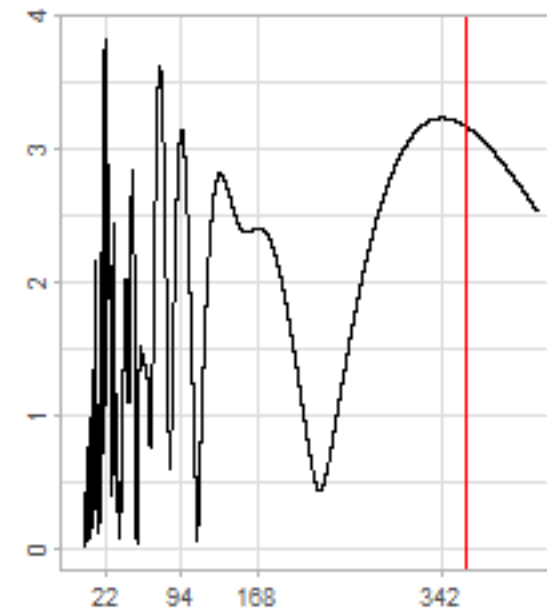

Drift p-value: 1.91e-03, rate: -3.19 cmH2O/year @2017-03-16 12:00:00

Drift p-value: 8.12e-01, rate: 103.00 cmH2O/year @2019-09-19

Drift p-value: 8.09e-01, rate: 1.77 cmH2O/year @2019-01-08 12:00:00

Drift p-value: 9.47e-01, rate: -93.94 cmH2O/year @2019-09-06 12:00:00

BAOL500X_B_0029B - v0.01

BAOL503X_B_009C1 - v0.01

BAOL517X_B_0055C - v0.01

BAOL518X_B_B2129 - v0.01

Drift p-value: 6.83e-01, rate: 0.48 cmH2O/year @2016-09-18 12:00:00

Drift p-value: $7.37e-02$, rate: -2062.73 cmH₂O/year @2020-02-03 12:00:00

Drift p-value: 7.29e-01, rate: 0.41 cmH2O/year @2016-08-30 12:00:00

Drift p-value: 6.50e-01, rate: 0.21 cmH2O/year @2016-09-23 12:00:00

Drift p-value: 7.98e-01, rate: 98.17 cmH2O/year @2019-11-01

BAOL547X_B_B2137 - v0.01

BAOL548X_B_0055B - v0.01

Drift p-value: 9.22e-01, rate: 0.67 cmH2O/year @2014-12-13

Drift p-value: 8.57e-01, rate: 164.61 cmH2O/year @2017-12-22 12:00:00

BAOL550X_B_B2136 - v0.01

BAOL551X_B_B2135 - v0.01