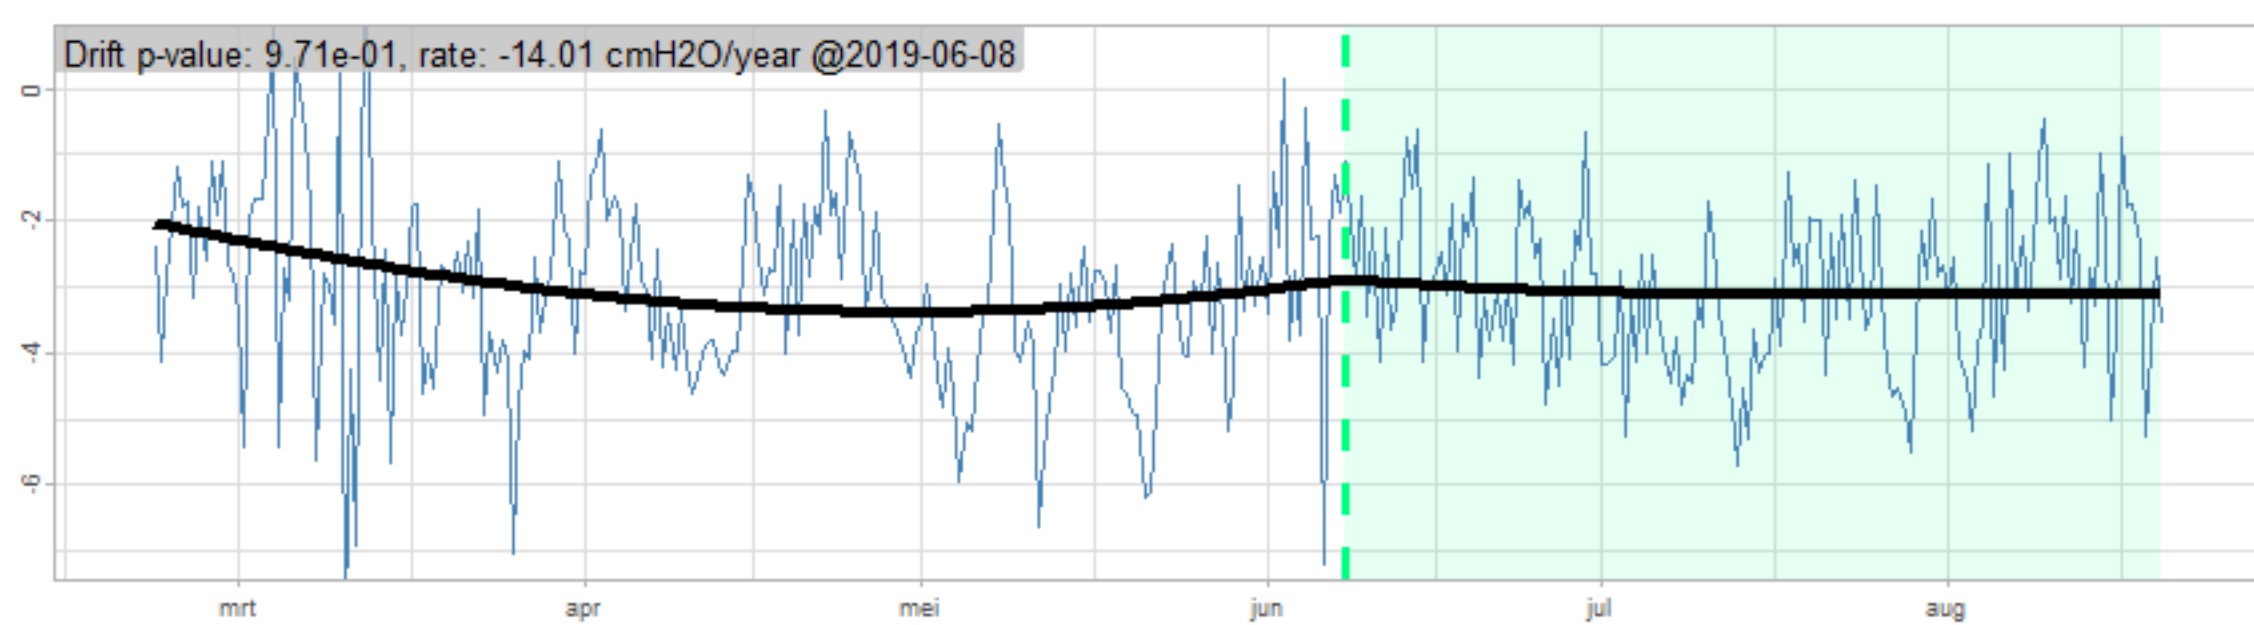

Drift p-value: 1.91e-03, rate: -3.19 cmH2O/year @2017-03-16 12:00:00

Drift p-value: 8.12e-01, rate: 103.00 cmH2O/year @2019-09-19

Drift p-value: 8.09e-01, rate: 1.77 cmH2O/year @2019-01-08 12:00:00

Drift p-value: 9.47e-01, rate: -93.94 cmH2O/year @2019-09-06 12:00:00

BAOL500X_B_0029B - v0.01

BAOL503X_B_009C1 - v0.01

BAOL517X_B_0055C - v0.01

BAOL518X_B_B2129 - v0.01

Drift p-value: 6.83e-01, rate: 0.48 cmH2O/year @2016-09-18 12:00:00

Drift p-value: $7.37e-02$, rate: -2062.73 cmH₂O/year @2020-02-03 12:00:00

Drift p-value: 7.29e-01, rate: 0.41 cmH2O/year @2016-08-30 12:00:00

Drift p-value: 6.50e-01, rate: 0.21 cmH2O/year @2016-09-23 12:00:00

Drift p-value: 7.98e-01, rate: 98.17 cmH2O/year @2019-11-01

BAOL547X_B_B2137 - v0.01

BAOL548X_B_0055B - v0.01

Drift p-value: 9.22e-01, rate: 0.67 cmH2O/year @2014-12-13

Drift p-value: 8.57e-01, rate: 164.61 cmH2O/year @2017-12-22 12:00:00

BAOL550X_B_B2136 - v0.01

BAOL551X_B_B2135 - v0.01