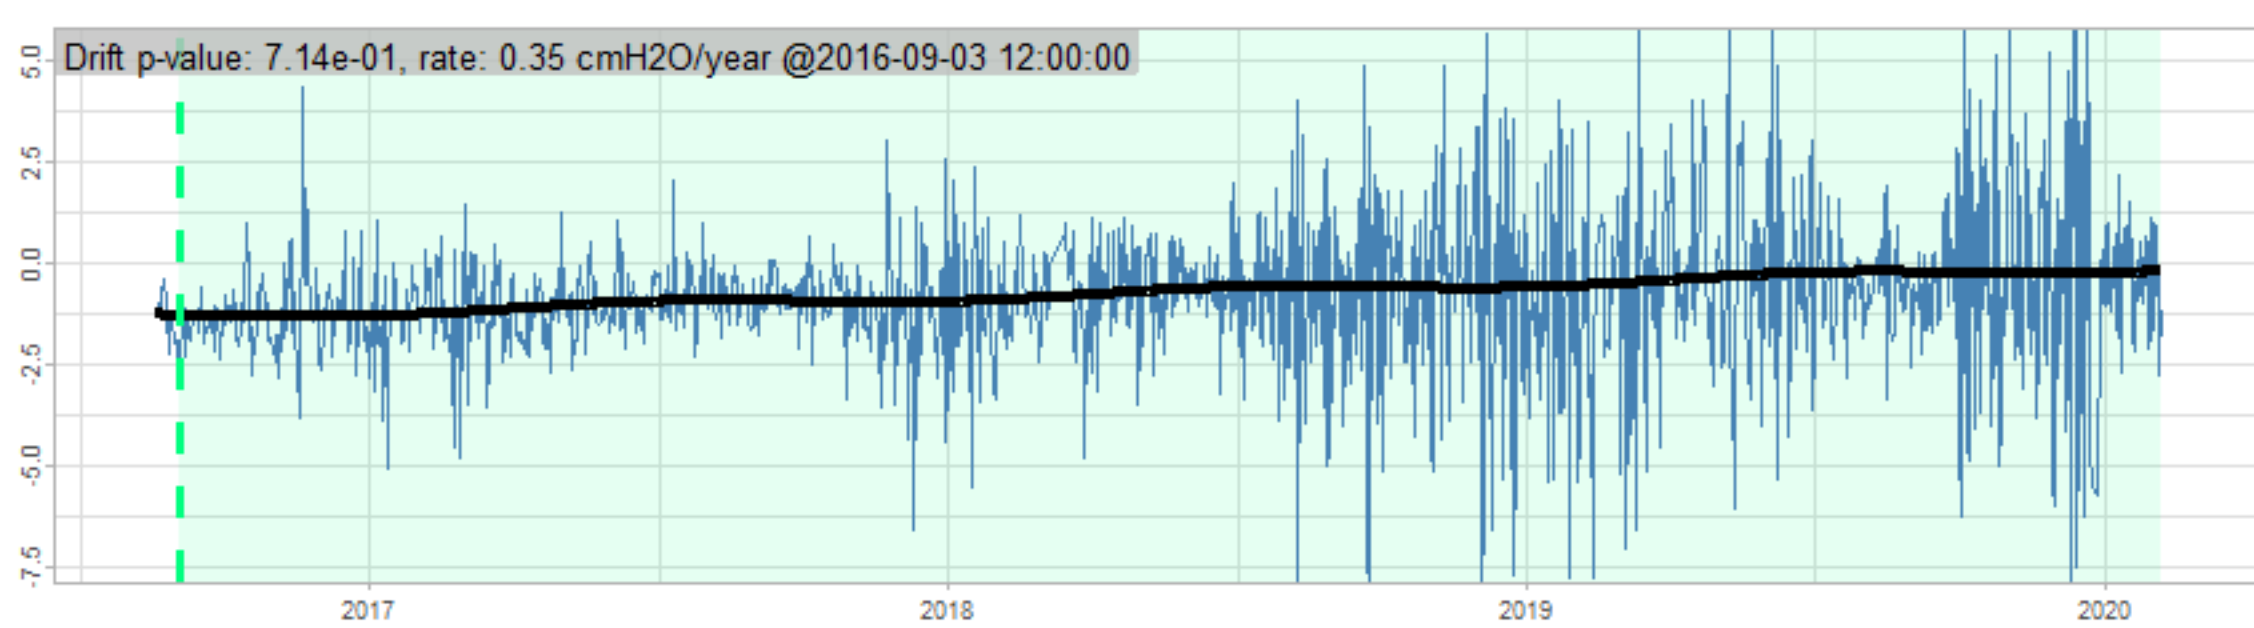

Drift p-value: 1.91e-03, rate: -3.19 cmH2O/year @2017-03-16 12:00:00

Drift p-value: 8.12e-01, rate: 103.00 cmH2O/year @2019-09-19

Drift p-value: 8.09e-01, rate: 1.77 cmH2O/year @2019-01-08 12:00:00

Drift p-value: 9.47e-01, rate: -93.94 cmH2O/year @2019-09-06 12:00:00

BAOL500X_B_0029B - v0.01

BAOL503X_B_009C1 - v0.01

BAOL517X_B_0055C - v0.01

BAOL518X_B_B2129 - v0.01

Drift p-value: 6.83e-01, rate: 0.48 cmH2O/year @2016-09-18 12:00:00

Drift p-value: $7.37e-02$, rate: -2062.73 cmH₂O/year @2020-02-03 12:00:00

Drift p-value: 7.29e-01, rate: 0.41 cmH2O/year @2016-08-30 12:00:00

Drift p-value: 6.50e-01, rate: 0.21 cmH2O/year @2016-09-23 12:00:00

Drift p-value: 7.98e-01, rate: 98.17 cmH2O/year @2019-11-01

BAOL547X_B_B2137 - v0.01

BAOL548X_B_0055B - v0.01

Drift p-value: 9.22e-01, rate: 0.67 cmH2O/year @2014-12-13

Drift p-value: 8.57e-01, rate: 164.61 cmH2O/year @2017-12-22 12:00:00

BAOL550X_B_B2136 - v0.01

BAOL551X_B_B2135 - v0.01