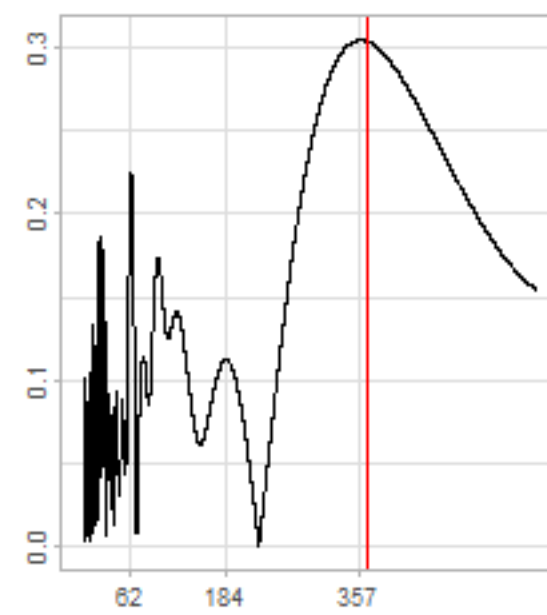

Drift p-value: 1.91e-03, rate: -3.19 cmH2O/year @2017-03-16 12:00:00

Drift p-value: 8.12e-01, rate: 103.00 cmH2O/year @2019-09-19

Drift p-value: 8.09e-01, rate: 1.77 cmH2O/year @2019-01-08 12:00:00

Drift p-value: 9.47e-01, rate: -93.94 cmH2O/year @2019-09-06 12:00:00

BAOL500X_B_0029B - v0.01

BAOL503X_B_009C1 - v0.01

BAOL517X_B_0055C - v0.01

BAOL518X_B_B2129 - v0.01

Drift p-value: 6.83e-01, rate: 0.48 cmH2O/year @2016-09-18 12:00:00

Drift p-value: $7.37e-02$, rate: -2062.73 cmH₂O/year @2020-02-03 12:00:00

Drift p-value: 7.29e-01, rate: 0.41 cmH2O/year @2016-08-30 12:00:00

Drift p-value: 6.50e-01, rate: 0.21 cmH2O/year @2016-09-23 12:00:00

Drift p-value: 7.98e-01, rate: 98.17 cmH2O/year @2019-11-01

BAOL547X_B_B2137 - v0.01

BAOL548X_B_0055B - v0.01

Drift p-value: 9.22e-01, rate: 0.67 cmH2O/year @2014-12-13

Drift p-value: 8.57e-01, rate: 164.61 cmH2O/year @2017-12-22 12:00:00

BAOL550X_B_B2136 - v0.01

BAOL551X_B_B2135 - v0.01