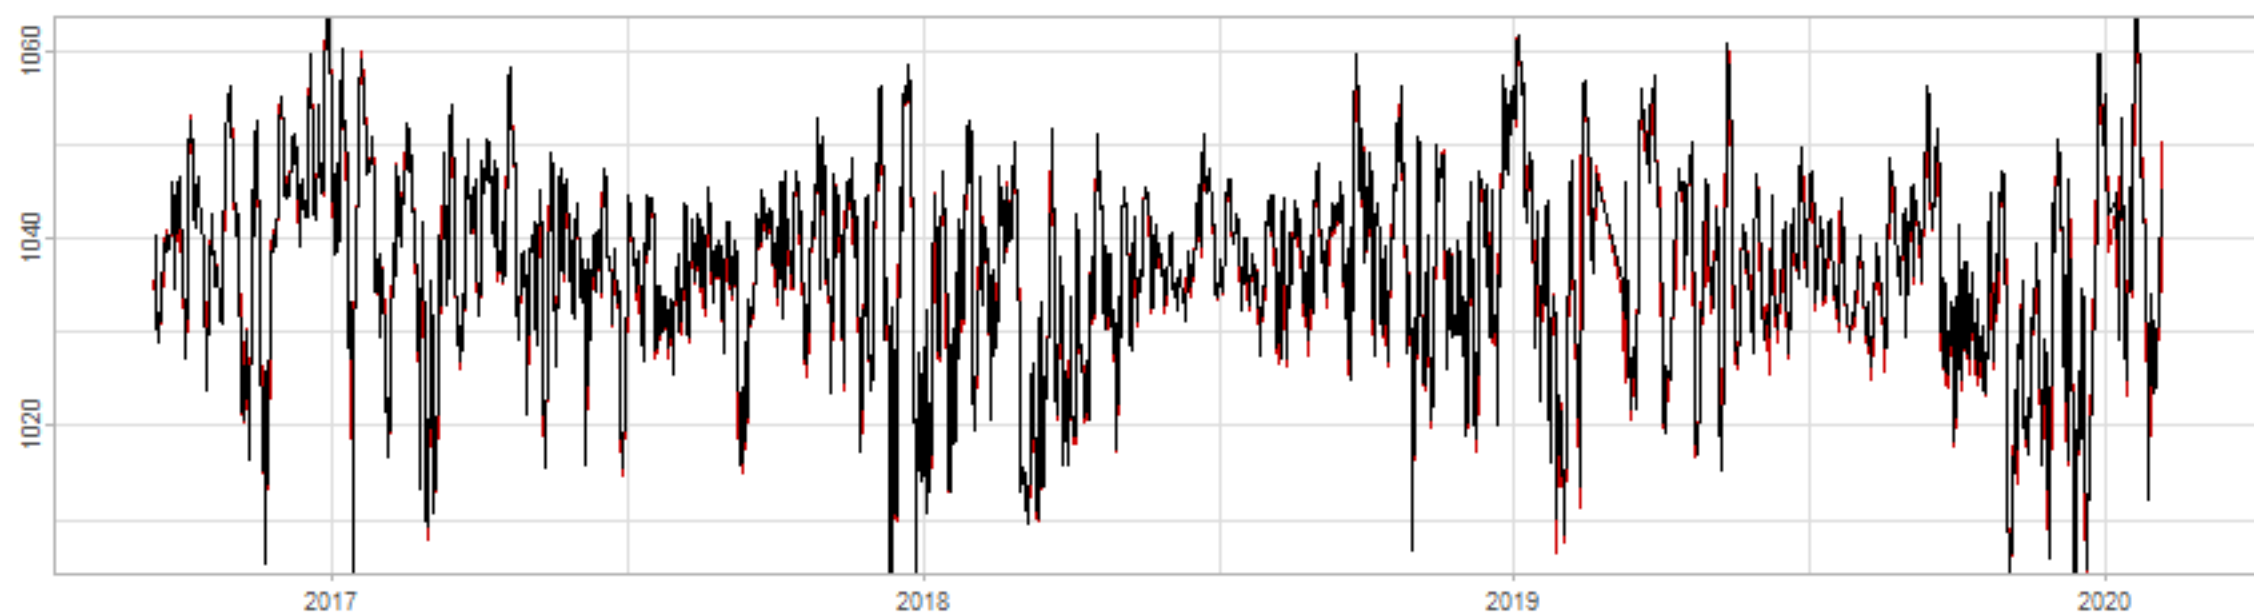

Drift p-value: 1.91e-03, rate: -3.19 cmH2O/year @2017-03-16 12:00:00

Drift p-value: 8.12e-01, rate: 103.00 cmH2O/year @2019-09-19

Drift p-value: 8.09e-01, rate: 1.77 cmH2O/year @2019-01-08 12:00:00

Drift p-value: 9.47e-01, rate: -93.94 cmH2O/year @2019-09-06 12:00:00

BAOL500X_B_0029B - v0.01

BAOL503X_B_009C1 - v0.01

BAOL517X_B_0055C - v0.01

BAOL518X_B_B2129 - v0.01

Drift p-value: 6.83e-01, rate: 0.48 cmH2O/year @2016-09-18 12:00:00

Drift p-value: $7.37e-02$, rate: -2062.73 cmH₂O/year @2020-02-03 12:00:00

Drift p-value: 7.29e-01, rate: 0.41 cmH2O/year @2016-08-30 12:00:00

Drift p-value: 6.50e-01, rate: 0.21 cmH2O/year @2016-09-23 12:00:00

Drift p-value: 7.98e-01, rate: 98.17 cmH2O/year @2019-11-01

BAOL547X_B_B2137 - v0.01

BAOL548X_B_0055B - v0.01

Drift p-value: 9.22e-01, rate: 0.67 cmH2O/year @2014-12-13

Drift p-value: 8.57e-01, rate: 164.61 cmH2O/year @2017-12-22 12:00:00

BAOL550X_B_B2136 - v0.01

BAOL551X_B_B2135 - v0.01