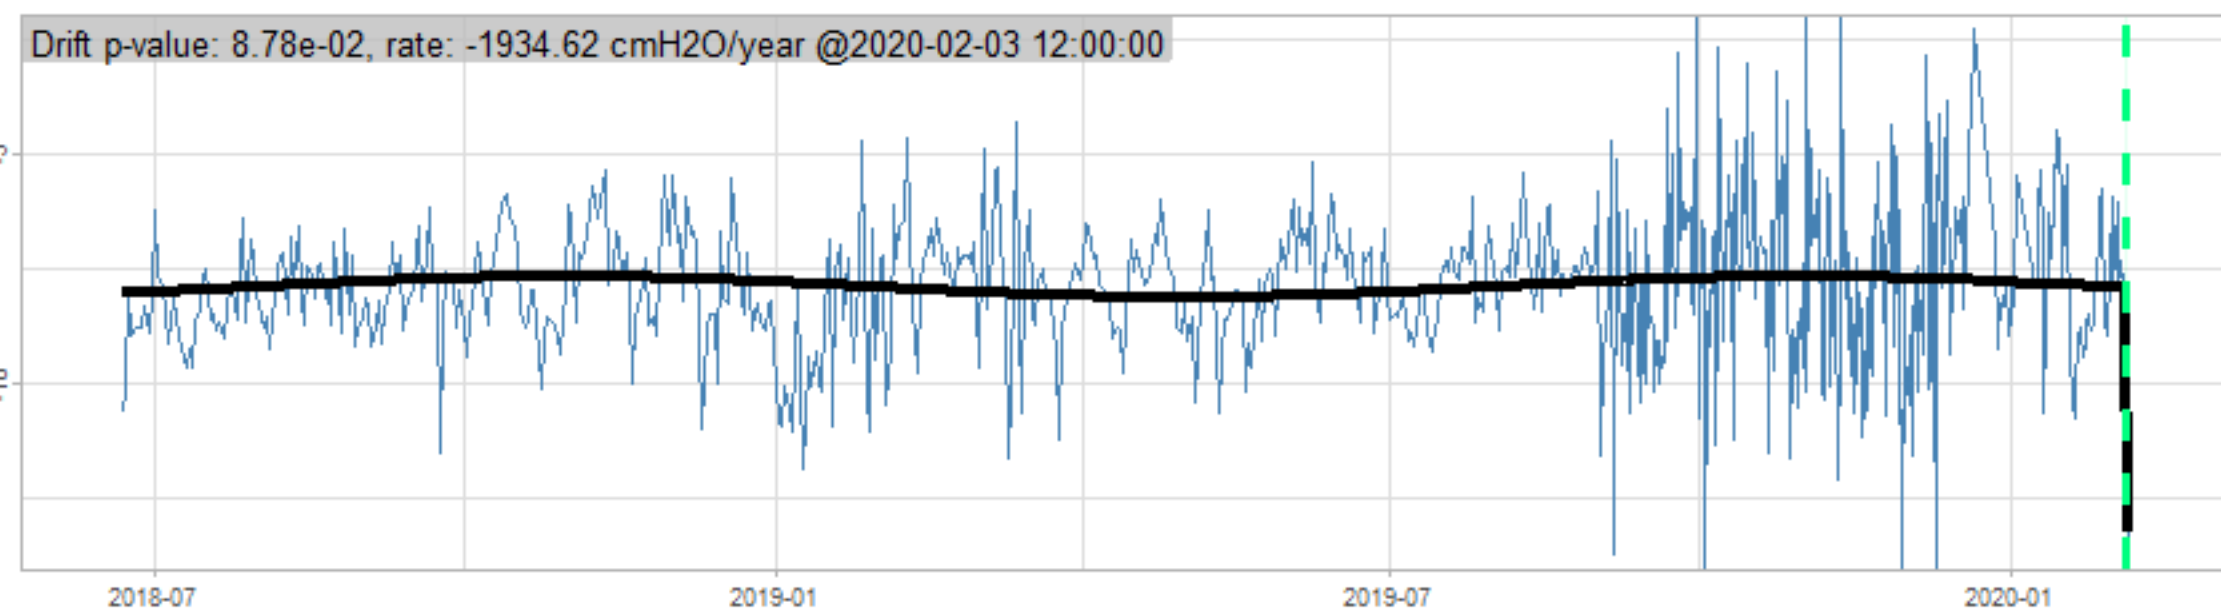

Drift p-value: 1.91e-03, rate: -3.19 cmH2O/year @2017-03-16 12:00:00

Drift p-value: 8.12e-01, rate: 103.00 cmH2O/year @2019-09-19

Drift p-value: 8.09e-01, rate: 1.77 cmH2O/year @2019-01-08 12:00:00

Drift p-value: 9.47e-01, rate: -93.94 cmH2O/year @2019-09-06 12:00:00

BAOL500X_B_0029B - v0.01

BAOL503X_B_009C1 - v0.01

BAOL517X_B_0055C - v0.01

BAOL518X_B_B2129 - v0.01

Drift p-value: 6.83e-01, rate: 0.48 cmH2O/year @2016-09-18 12:00:00

Drift p-value: $7.37e-02$, rate: -2062.73 cmH₂O/year @2020-02-03 12:00:00

Drift p-value: 7.29e-01, rate: 0.41 cmH2O/year @2016-08-30 12:00:00

Drift p-value: 6.50e-01, rate: 0.21 cmH2O/year @2016-09-23 12:00:00

Drift p-value: 7.98e-01, rate: 98.17 cmH2O/year @2019-11-01

BAOL547X_B_B2137 - v0.01

BAOL548X_B_0055B - v0.01

Drift p-value: 9.22e-01, rate: 0.67 cmH2O/year @2014-12-13

Drift p-value: 8.57e-01, rate: 164.61 cmH2O/year @2017-12-22 12:00:00

BAOL550X_B_B2136 - v0.01

BAOL551X_B_B2135 - v0.01