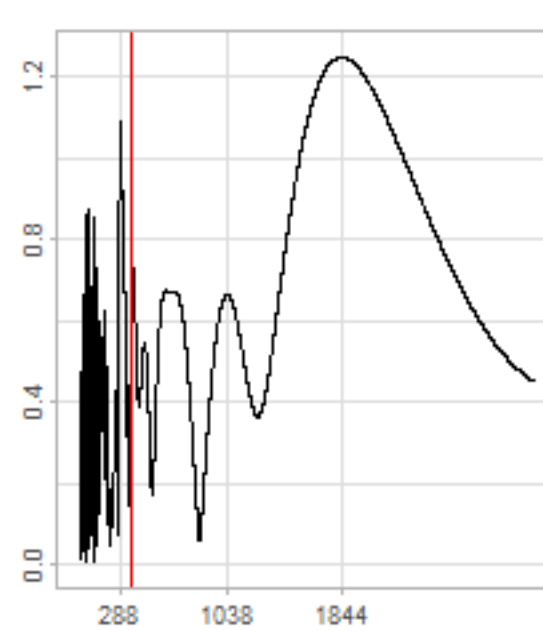

Drift p-value: 1.91e-03, rate: -3.19 cmH2O/year @2017-03-16 12:00:00

Drift p-value: 8.12e-01, rate: 103.00 cmH2O/year @2019-09-19

Drift p-value: 8.09e-01, rate: 1.77 cmH2O/year @2019-01-08 12:00:00

Drift p-value: 9.47e-01, rate: -93.94 cmH2O/year @2019-09-06 12:00:00

BAOL500X_B_0029B - v0.01

BAOL503X_B_009C1 - v0.01

BAOL517X_B_0055C - v0.01

BAOL518X_B_B2129 - v0.01

Drift p-value: 6.83e-01, rate: 0.48 cmH2O/year @2016-09-18 12:00:00

Drift p-value: $7.37e-02$, rate: -2062.73 cmH₂O/year @2020-02-03 12:00:00

Drift p-value: 7.29e-01, rate: 0.41 cmH2O/year @2016-08-30 12:00:00

Drift p-value: 6.50e-01, rate: 0.21 cmH2O/year @2016-09-23 12:00:00

Drift p-value: 7.98e-01, rate: 98.17 cmH2O/year @2019-11-01

BAOL547X_B_B2137 - v0.01

BAOL548X_B_0055B - v0.01

Drift p-value: 9.22e-01, rate: 0.67 cmH2O/year @2014-12-13

Drift p-value: 8.57e-01, rate: 164.61 cmH2O/year @2017-12-22 12:00:00

BAOL550X_B_B2136 - v0.01

BAOL551X_B_B2135 - v0.01