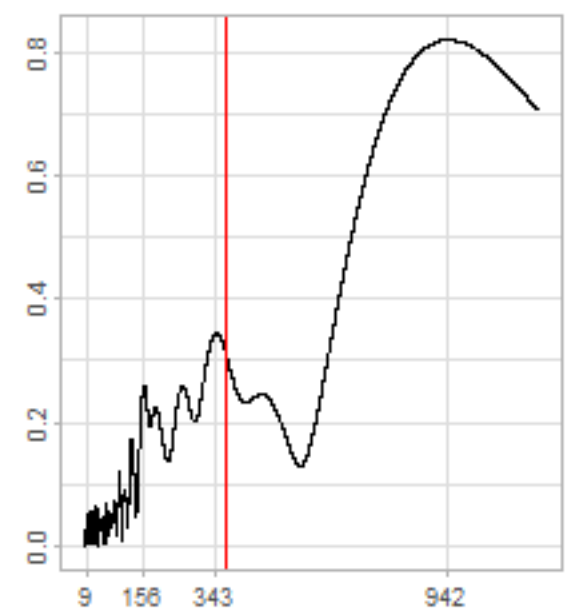

Drift p-value: 1.91e-03, rate: -3.19 cmH2O/year @2017-03-16 12:00:00

Drift p-value: 8.12e-01, rate: 103.00 cmH2O/year @2019-09-19

Drift p-value: 8.09e-01, rate: 1.77 cmH2O/year @2019-01-08 12:00:00

Drift p-value: 9.47e-01, rate: -93.94 cmH2O/year @2019-09-06 12:00:00

BAOL500X_B_0029B - v0.01

BAOL503X_B_009C1 - v0.01

BAOL517X_B_0055C - v0.01

BAOL518X_B_B2129 - v0.01

Drift p-value: 6.83e-01, rate: 0.48 cmH2O/year @2016-09-18 12:00:00

Drift p-value: $7.37e-02$, rate: -2062.73 cmH₂O/year @2020-02-03 12:00:00

Drift p-value: 7.29e-01, rate: 0.41 cmH2O/year @2016-08-30 12:00:00

Drift p-value: 6.50e-01, rate: 0.21 cmH2O/year @2016-09-23 12:00:00

Drift p-value: 7.98e-01, rate: 98.17 cmH2O/year @2019-11-01

BAOL547X_B_B2137 - v0.01

BAOL548X_B_0055B - v0.01

Drift p-value: 9.22e-01, rate: 0.67 cmH2O/year @2014-12-13

Drift p-value: 8.57e-01, rate: 164.61 cmH2O/year @2017-12-22 12:00:00

BAOL550X_B_B2136 - v0.01

BAOL551X_B_B2135 - v0.01