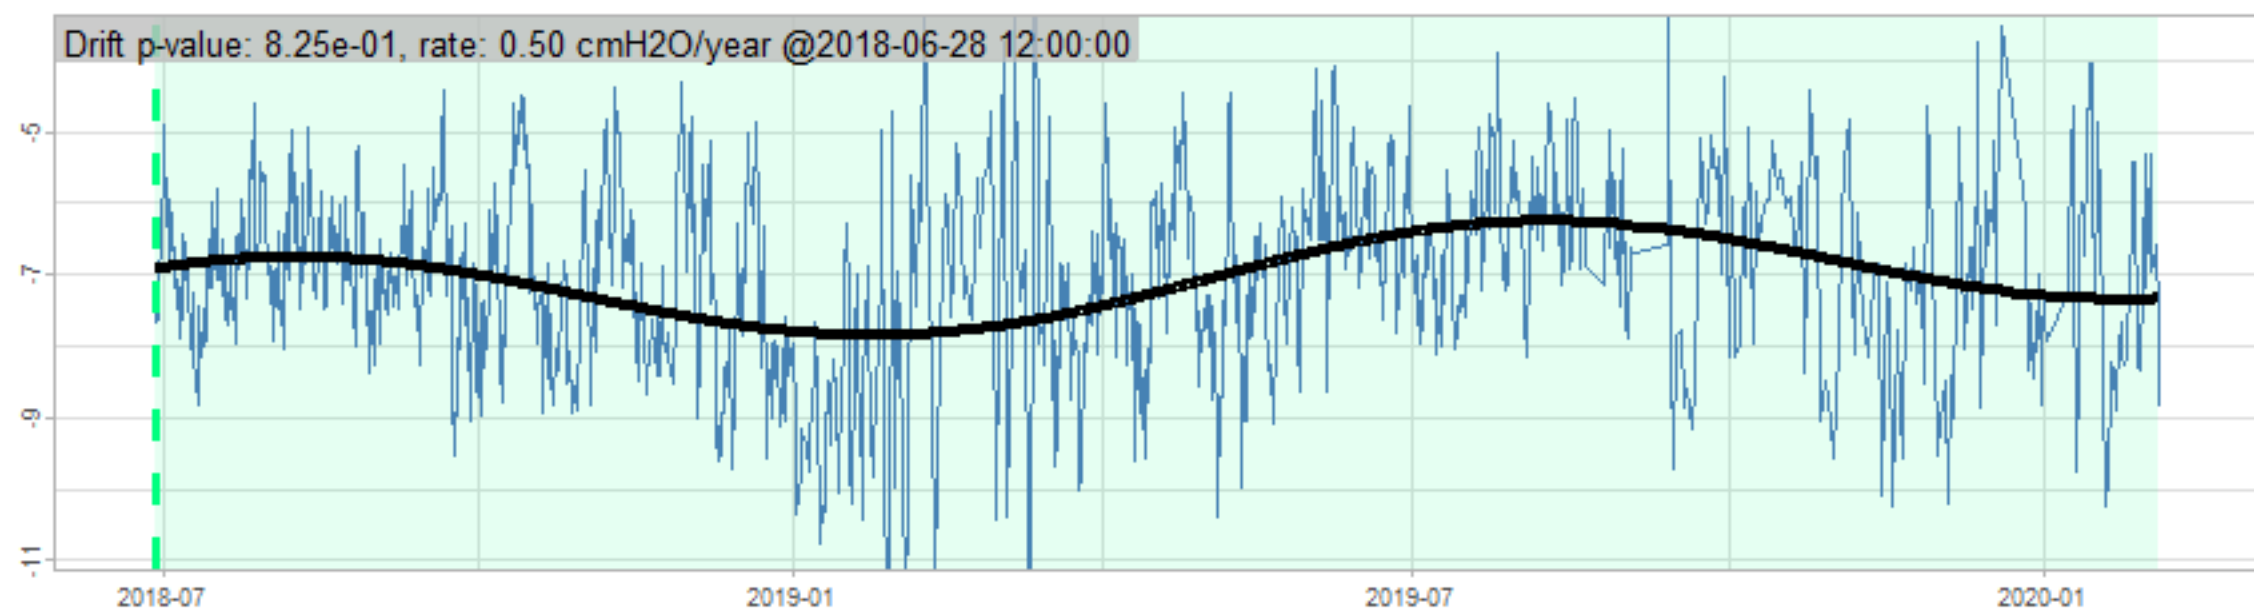

Drift p-value: 1.91e-03, rate: -3.19 cmH2O/year @2017-03-16 12:00:00

Drift p-value: 8.12e-01, rate: 103.00 cmH2O/year @2019-09-19

Drift p-value: 8.09e-01, rate: 1.77 cmH2O/year @2019-01-08 12:00:00

Drift p-value: 9.47e-01, rate: -93.94 cmH2O/year @2019-09-06 12:00:00

BAOL500X_B_0029B - v0.01

BAOL503X_B_009C1 - v0.01

BAOL517X_B_0055C - v0.01

BAOL518X_B_B2129 - v0.01

Drift p-value: 6.83e-01, rate: 0.48 cmH2O/year @2016-09-18 12:00:00

Drift p-value: $7.37e-02$, rate: -2062.73 cmH₂O/year @2020-02-03 12:00:00

Drift p-value: 7.29e-01, rate: 0.41 cmH2O/year @2016-08-30 12:00:00

Drift p-value: 6.50e-01, rate: 0.21 cmH2O/year @2016-09-23 12:00:00

Drift p-value: 7.98e-01, rate: 98.17 cmH2O/year @2019-11-01

BAOL547X_B_B2137 - v0.01

BAOL548X_B_0055B - v0.01

Drift p-value: 9.22e-01, rate: 0.67 cmH2O/year @2014-12-13

Drift p-value: 8.57e-01, rate: 164.61 cmH2O/year @2017-12-22 12:00:00

BAOL550X_B_B2136 - v0.01

BAOL551X_B_B2135 - v0.01