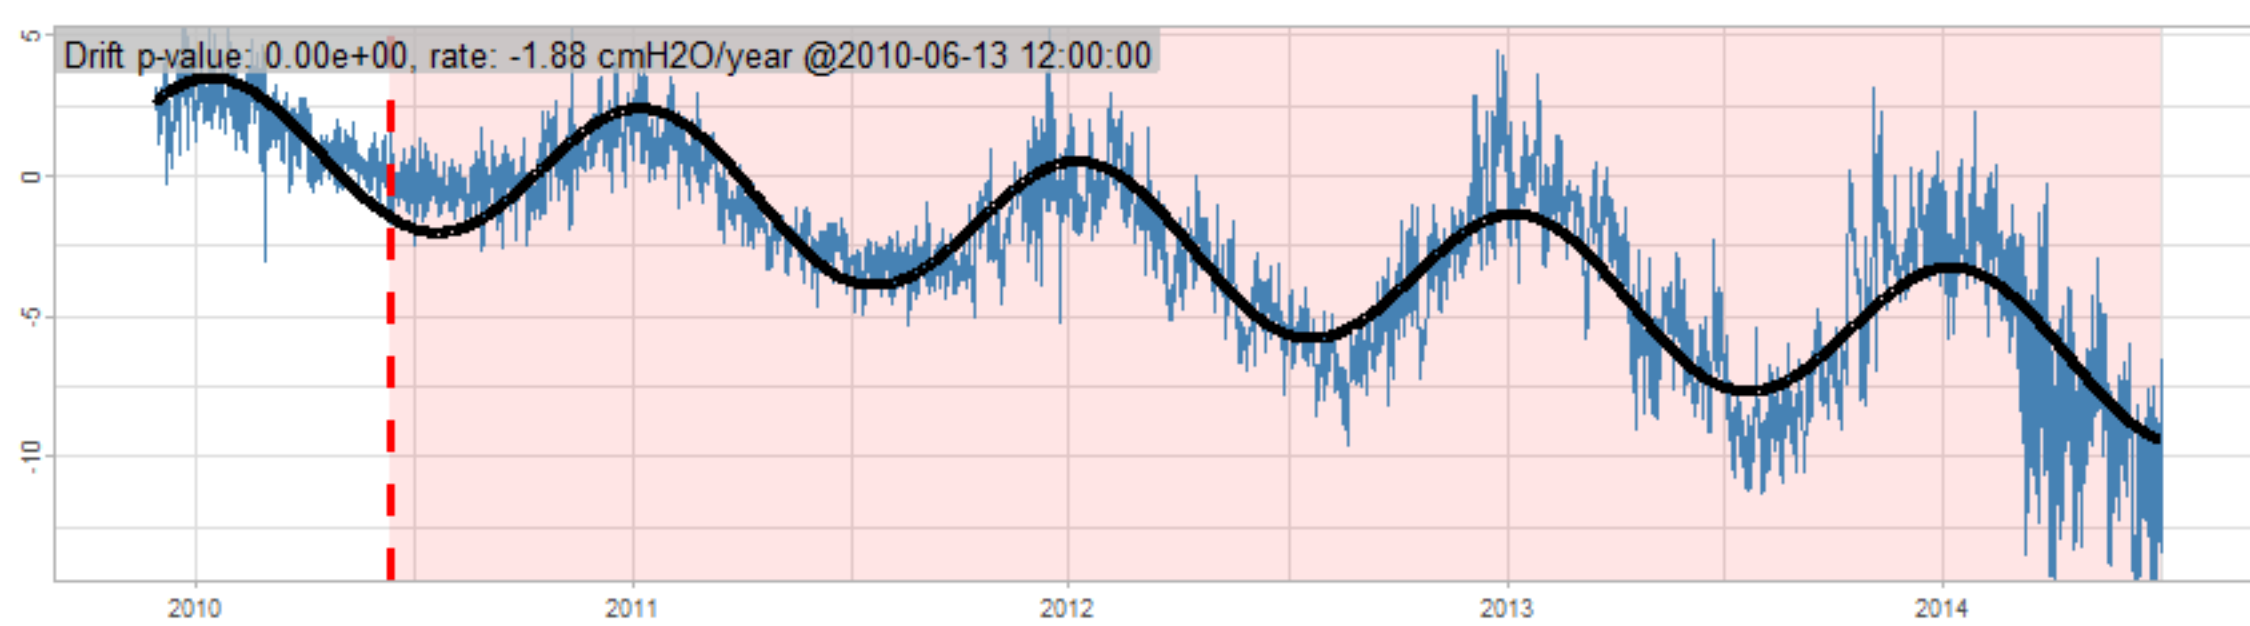

Drift p-value: 1.91e-03, rate: -3.19 cmH2O/year @2017-03-16 12:00:00

Drift p-value: 8.12e-01, rate: 103.00 cmH2O/year @2019-09-19

Drift p-value: 8.09e-01, rate: 1.77 cmH2O/year @2019-01-08 12:00:00

Drift p-value: 9.47e-01, rate: -93.94 cmH2O/year @2019-09-06 12:00:00

BAOL500X_B_0029B - v0.01

BAOL503X_B_009C1 - v0.01

BAOL517X_B_0055C - v0.01

BAOL518X_B_B2129 - v0.01

Drift p-value: 6.83e-01, rate: 0.48 cmH2O/year @2016-09-18 12:00:00

Drift p-value: $7.37e-02$, rate: -2062.73 cmH₂O/year @2020-02-03 12:00:00

Drift p-value: 7.29e-01, rate: 0.41 cmH2O/year @2016-08-30 12:00:00

Drift p-value: 6.50e-01, rate: 0.21 cmH2O/year @2016-09-23 12:00:00

Drift p-value: 7.98e-01, rate: 98.17 cmH2O/year @2019-11-01

BAOL547X_B_B2137 - v0.01

BAOL548X_B_0055B - v0.01

Drift p-value: 9.22e-01, rate: 0.67 cmH2O/year @2014-12-13

Drift p-value: 8.57e-01, rate: 164.61 cmH2O/year @2017-12-22 12:00:00

BAOL550X_B_B2136 - v0.01

BAOL551X_B_B2135 - v0.01