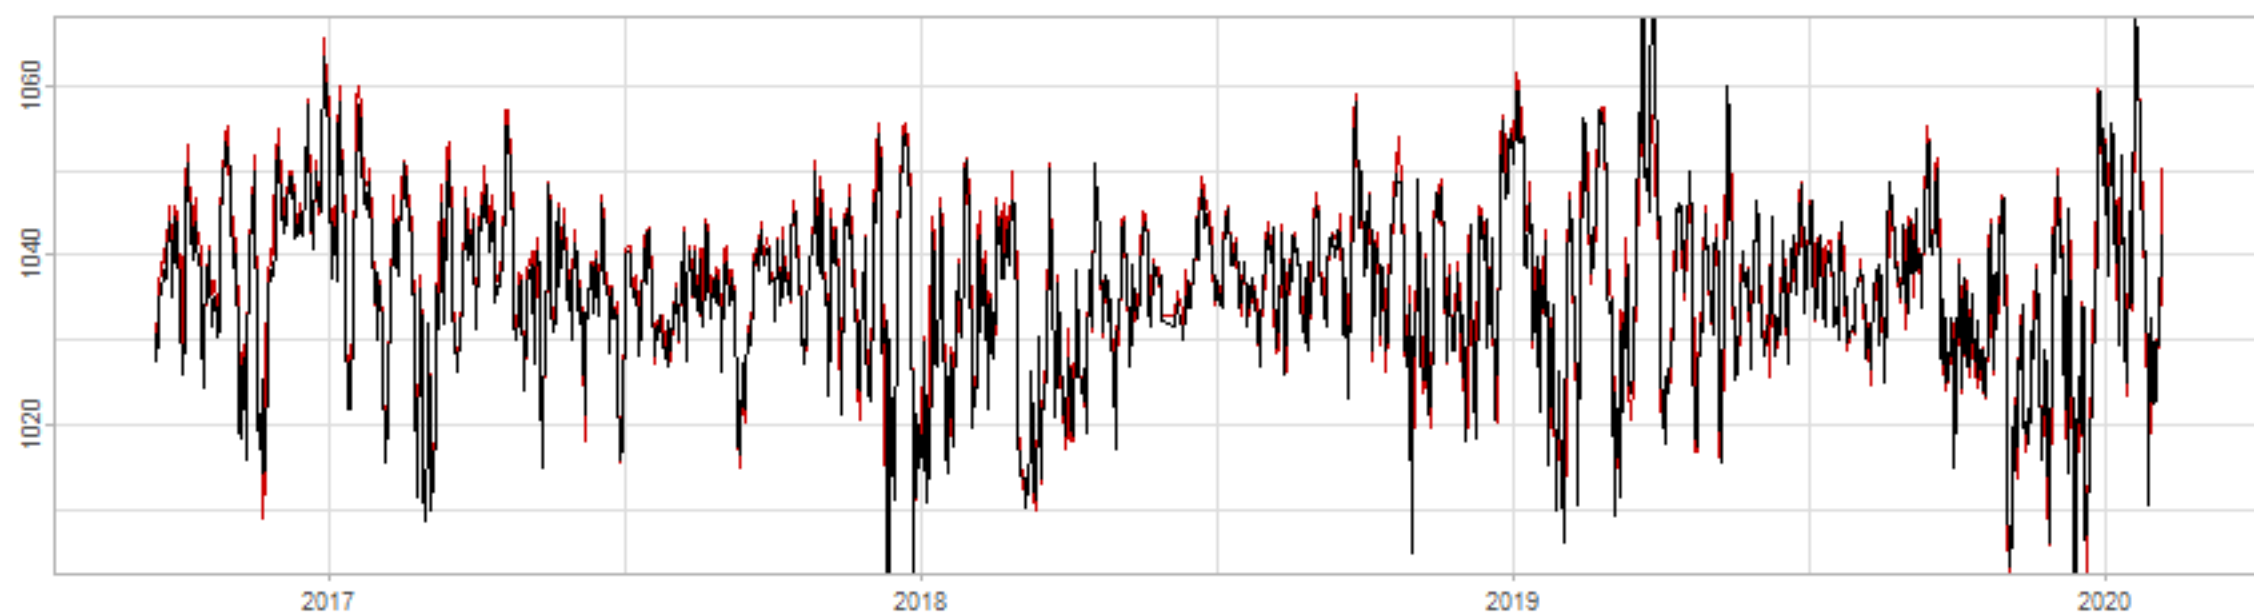

Drift p-value: 1.91e-03, rate: -3.19 cmH2O/year @2017-03-16 12:00:00

Drift p-value: 8.12e-01, rate: 103.00 cmH2O/year @2019-09-19

Drift p-value: 8.09e-01, rate: 1.77 cmH2O/year @2019-01-08 12:00:00

Drift p-value: 9.47e-01, rate: -93.94 cmH2O/year @2019-09-06 12:00:00

BAOL500X_B_0029B - v0.01

BAOL503X_B_009C1 - v0.01

BAOL517X_B_0055C - v0.01

BAOL518X_B_B2129 - v0.01

Drift p-value: 6.83e-01, rate: 0.48 cmH2O/year @2016-09-18 12:00:00

Drift p-value: $7.37e-02$, rate: -2062.73 cmH₂O/year @2020-02-03 12:00:00

Drift p-value: 7.29e-01, rate: 0.41 cmH2O/year @2016-08-30 12:00:00

Drift p-value: 6.50e-01, rate: 0.21 cmH2O/year @2016-09-23 12:00:00

Drift p-value: 7.98e-01, rate: 98.17 cmH2O/year @2019-11-01

BAOL547X_B_B2137 - v0.01