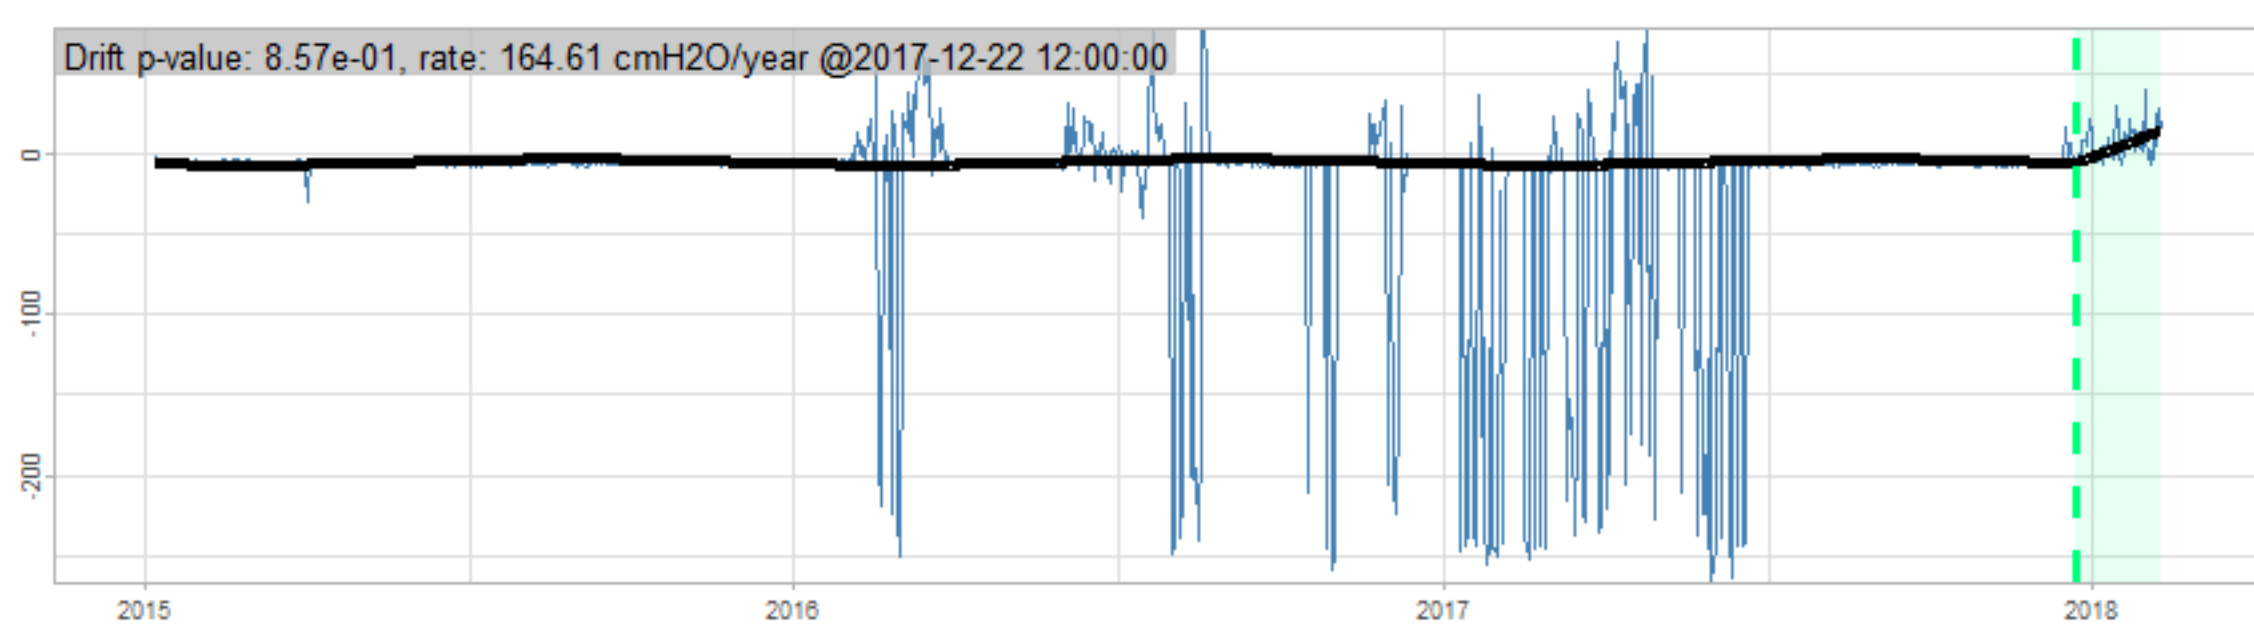

Drift p-value: 1.91e-03, rate: -3.19 cmH2O/year @2017-03-16 12:00:00

Drift p-value: 8.12e-01, rate: 103.00 cmH2O/year @2019-09-19

Drift p-value: 8.09e-01, rate: 1.77 cmH2O/year @2019-01-08 12:00:00

Drift p-value: 9.47e-01, rate: -93.94 cmH2O/year @2019-09-06 12:00:00

BAOL500X_B_0029B - v0.01

BAOL503X_B_009C1 - v0.01

BAOL517X_B_0055C - v0.01

BAOL518X_B_B2129 - v0.01

Drift p-value: 6.83e-01, rate: 0.48 cmH2O/year @2016-09-18 12:00:00

Drift p-value: $7.37e-02$, rate: -2062.73 cmH₂O/year @2020-02-03 12:00:00

Drift p-value: 7.29e-01, rate: 0.41 cmH2O/year @2016-08-30 12:00:00

Drift p-value: 6.50e-01, rate: 0.21 cmH2O/year @2016-09-23 12:00:00

Drift p-value: 7.98e-01, rate: 98.17 cmH2O/year @2019-11-01

BAOL547X_B_B2137 - v0.01

BAOL548X_B_0055B - v0.01

Drift p-value: 9.22e-01, rate: 0.67 cmH2O/year @2014-12-13

Drift p-value: 8.57e-01, rate: 164.61 cmH2O/year @2017-12-22 12:00:00

BAOL550X_B_B2136 - v0.01

BAOL551X_B_B2135 - v0.01