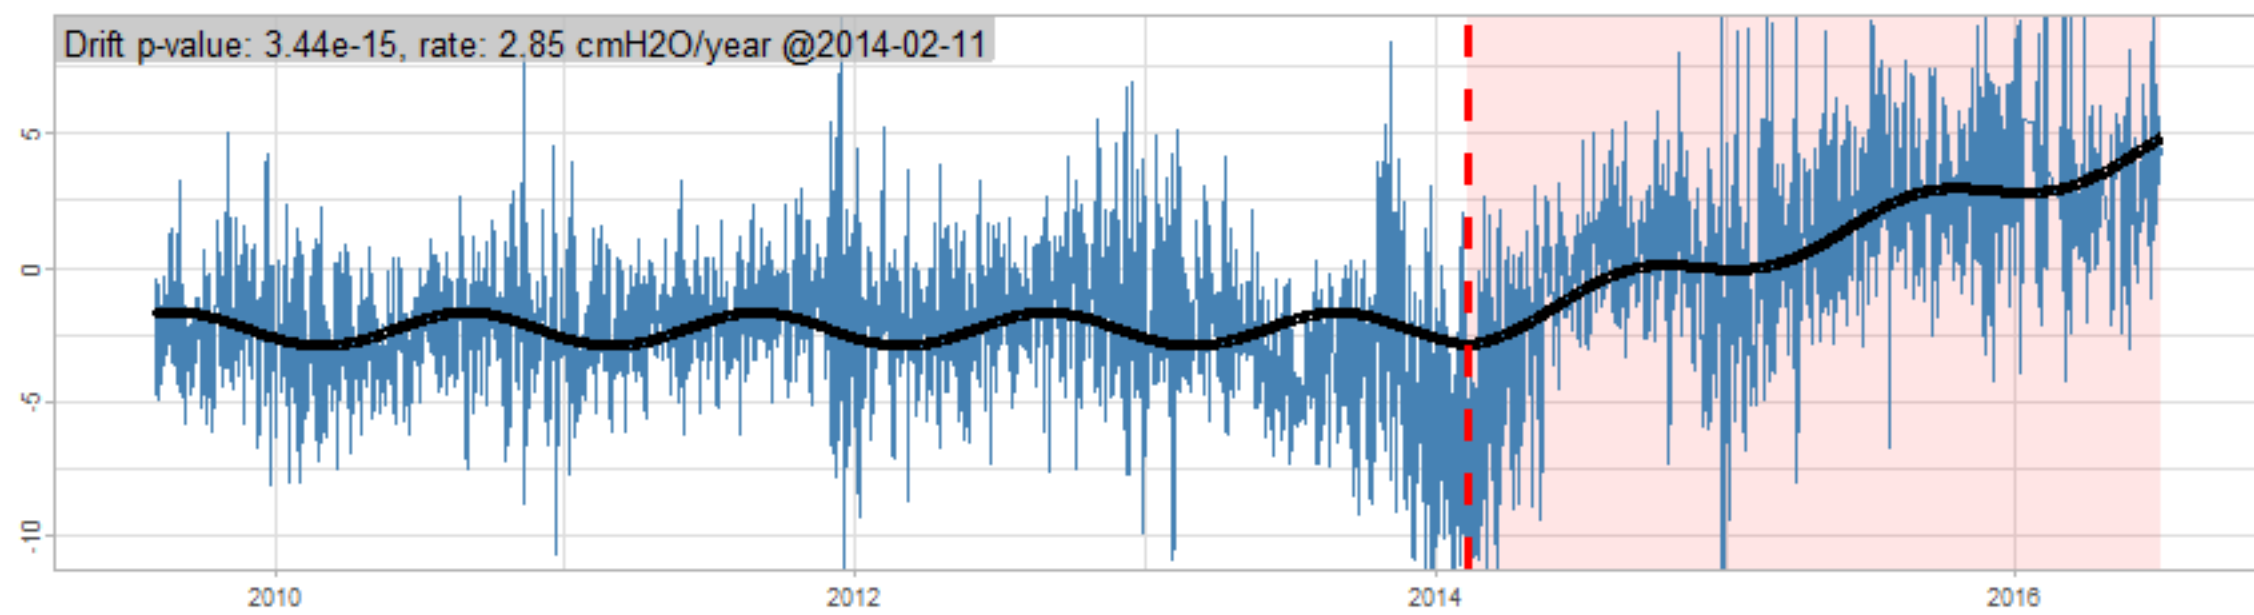

Drift p-value: 1.91e-03, rate: -3.19 cmH2O/year @2017-03-16 12:00:00

Drift p-value: 8.12e-01, rate: 103.00 cmH2O/year @2019-09-19

Drift p-value: 8.09e-01, rate: 1.77 cmH2O/year @2019-01-08 12:00:00

Drift p-value: 9.47e-01, rate: -93.94 cmH2O/year @2019-09-06 12:00:00

BAOL500X_B_0029B - v0.01

BAOL503X_B_009C1 - v0.01

BAOL517X_B_0055C - v0.01

BAOL518X_B_B2129 - v0.01

Drift p-value: 6.83e-01, rate: 0.48 cmH2O/year @2016-09-18 12:00:00

Drift p-value: $7.37e-02$, rate: -2062.73 cmH₂O/year @2020-02-03 12:00:00

Drift p-value: 7.29e-01, rate: 0.41 cmH2O/year @2016-08-30 12:00:00

Drift p-value: 6.50e-01, rate: 0.21 cmH2O/year @2016-09-23 12:00:00

Drift p-value: 7.98e-01, rate: 98.17 cmH2O/year @2019-11-01

BAOL547X_B_B2137 - v0.01

BAOL548X_B_0055B - v0.01

Drift p-value: 9.22e-01, rate: 0.67 cmH2O/year @2014-12-13

Drift p-value: 8.57e-01, rate: 164.61 cmH2O/year @2017-12-22 12:00:00

BAOL550X_B_B2136 - v0.01

BAOL551X_B_B2135 - v0.01