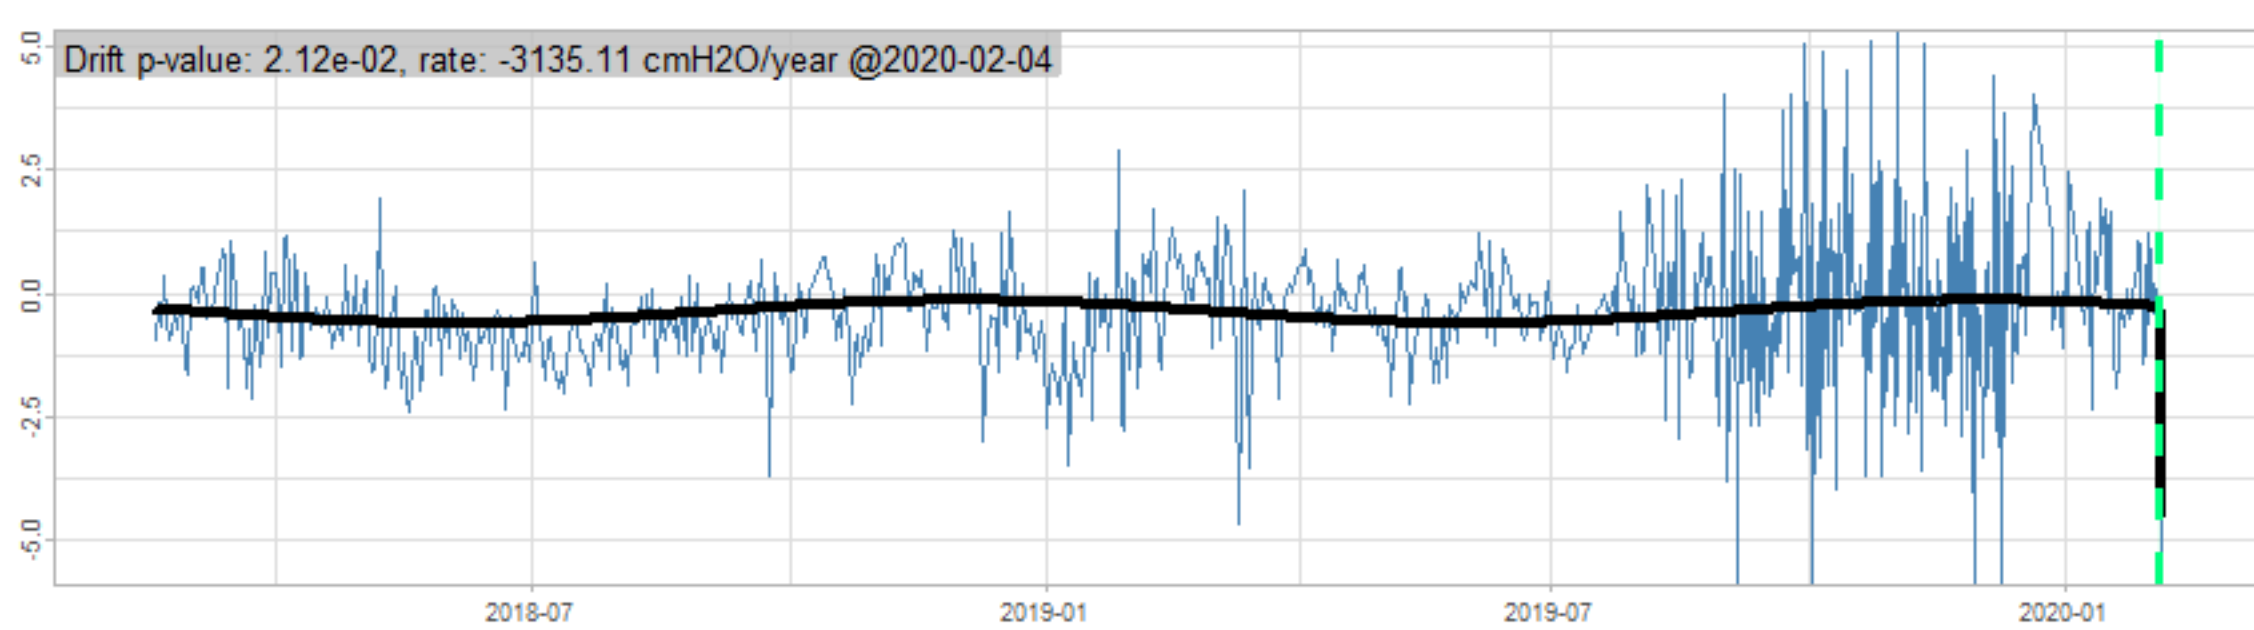

Drift p-value: 1.91e-03, rate: -3.19 cmH2O/year @2017-03-16 12:00:00

Drift p-value: 8.12e-01, rate: 103.00 cmH2O/year @2019-09-19

Drift p-value: 8.09e-01, rate: 1.77 cmH2O/year @2019-01-08 12:00:00

Drift p-value: 9.47e-01, rate: -93.94 cmH2O/year @2019-09-06 12:00:00

BAOL500X_B_0029B - v0.01

BAOL503X_B_009C1 - v0.01

BAOL517X_B_0055C - v0.01

BAOL518X_B_B2129 - v0.01

Drift p-value: 6.83e-01, rate: 0.48 cmH2O/year @2016-09-18 12:00:00

Drift p-value: $7.37e-02$, rate: -2062.73 cmH₂O/year @2020-02-03 12:00:00

Drift p-value: 7.29e-01, rate: 0.41 cmH2O/year @2016-08-30 12:00:00

Drift p-value: 6.50e-01, rate: 0.21 cmH2O/year @2016-09-23 12:00:00

Drift p-value: 7.98e-01, rate: 98.17 cmH2O/year @2019-11-01

BAOL547X_B_B2137 - v0.01

BAOL548X_B_0055B - v0.01

Drift p-value: 9.22e-01, rate: 0.67 cmH2O/year @2014-12-13

Drift p-value: 8.57e-01, rate: 164.61 cmH2O/year @2017-12-22 12:00:00

BAOL550X_B_B2136 - v0.01

BAOL551X_B_B2135 - v0.01