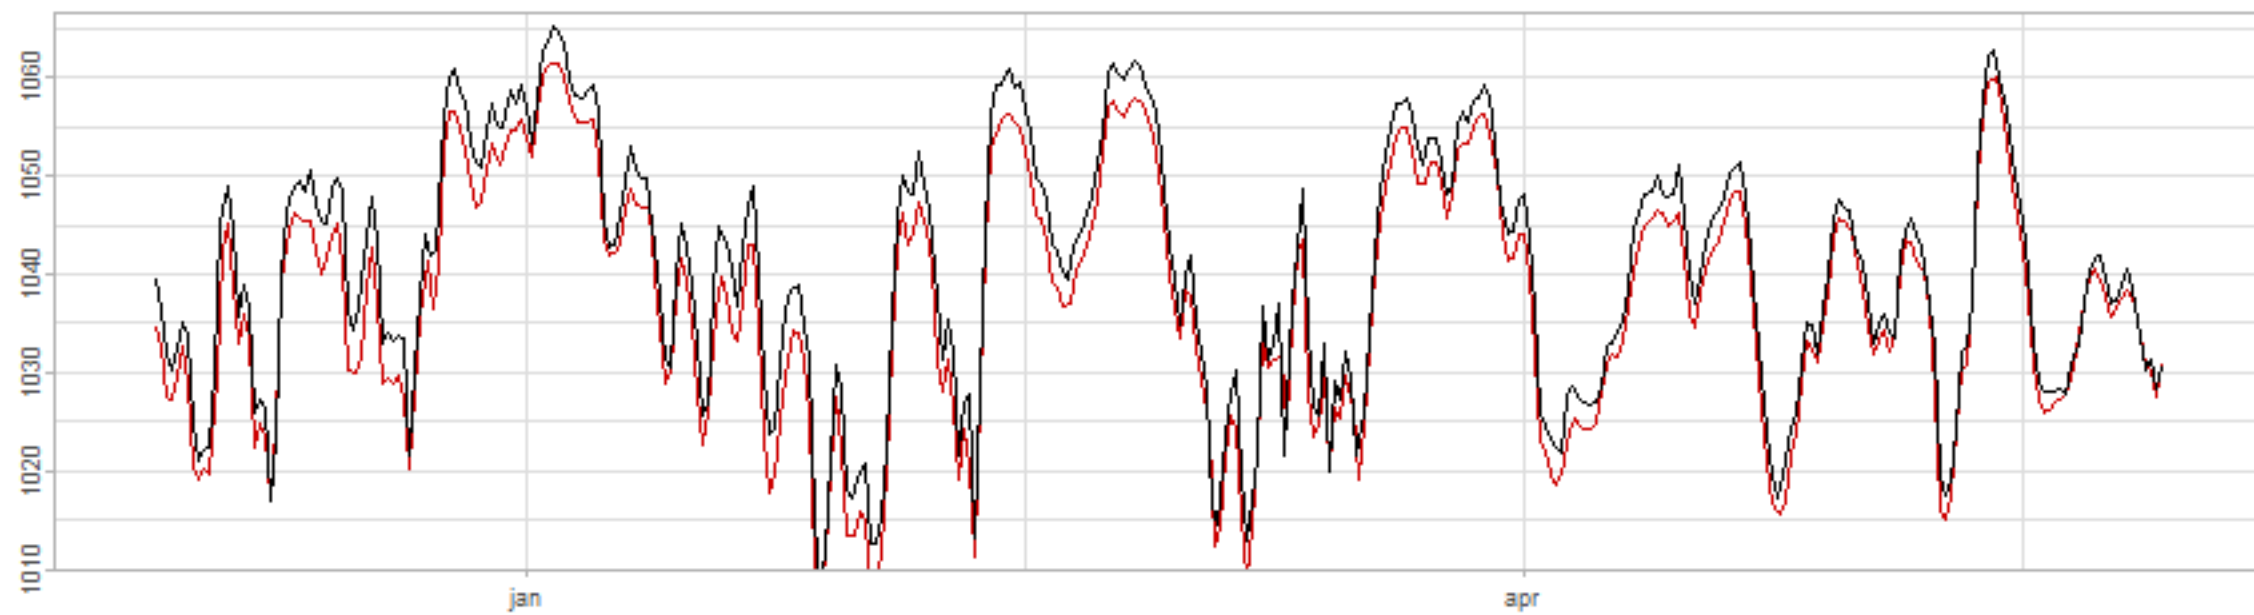

Drift p-value: 1.91e-03, rate: -3.19 cmH2O/year @2017-03-16 12:00:00

Drift p-value: 8.12e-01, rate: 103.00 cmH2O/year @2019-09-19

Drift p-value: 8.09e-01, rate: 1.77 cmH2O/year @2019-01-08 12:00:00

Drift p-value: 9.47e-01, rate: -93.94 cmH2O/year @2019-09-06 12:00:00

BAOL500X_B_0029B - v0.01

BAOL503X_B_009C1 - v0.01

BAOL517X_B_0055C - v0.01

BAOL518X_B_B2129 - v0.01

Drift p-value: 6.83e-01, rate: 0.48 cmH2O/year @2016-09-18 12:00:00

Drift p-value: $7.37e-02$, rate: -2062.73 cmH₂O/year @2020-02-03 12:00:00

Drift p-value: 7.29e-01, rate: 0.41 cmH2O/year @2016-08-30 12:00:00

Drift p-value: 6.50e-01, rate: 0.21 cmH2O/year @2016-09-23 12:00:00

Drift p-value: 7.98e-01, rate: 98.17 cmH2O/year @2019-11-01

BAOL547X_B_B2137 - v0.01

BAOL548X_B_0055B - v0.01

Drift p-value: 9.22e-01, rate: 0.67 cmH2O/year @2014-12-13

Drift p-value: 8.57e-01, rate: 164.61 cmH2O/year @2017-12-22 12:00:00

BAOL550X_B_B2136 - v0.01

BAOL551X_B_B2135 - v0.01