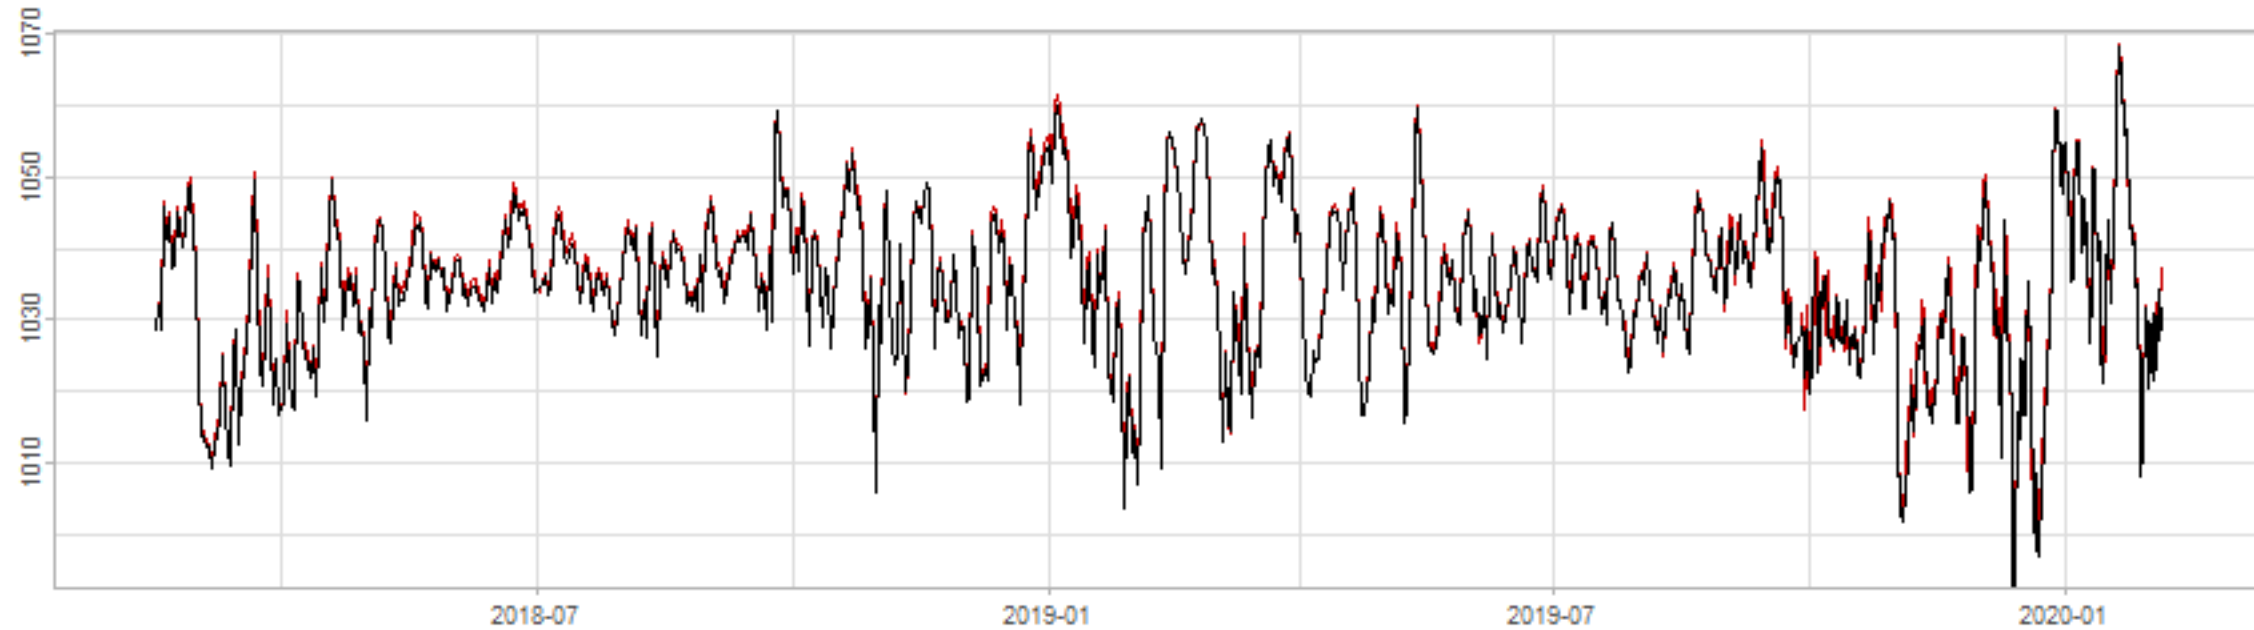

Drift p-value: 1.91e-03, rate: -3.19 cmH2O/year @2017-03-16 12:00:00

Drift p-value: 8.12e-01, rate: 103.00 cmH2O/year @2019-09-19

Drift p-value: 8.09e-01, rate: 1.77 cmH2O/year @2019-01-08 12:00:00

Drift p-value: 9.47e-01, rate: -93.94 cmH2O/year @2019-09-06 12:00:00

BAOL500X_B_0029B - v0.01

BAOL503X_B_009C1 - v0.01

BAOL517X_B_0055C - v0.01

BAOL518X_B_B2129 - v0.01

Drift p-value: 6.83e-01, rate: 0.48 cmH2O/year @2016-09-18 12:00:00

Drift p-value: $7.37e-02$, rate: -2062.73 cmH₂O/year @2020-02-03 12:00:00

Drift p-value: 7.29e-01, rate: 0.41 cmH2O/year @2016-08-30 12:00:00

Drift p-value: 6.50e-01, rate: 0.21 cmH2O/year @2016-09-23 12:00:00

Drift p-value: 7.98e-01, rate: 98.17 cmH2O/year @2019-11-01

BAOL547X_B_B2137 - v0.01

BAOL548X_B_0055B - v0.01

Drift p-value: 9.22e-01, rate: 0.67 cmH2O/year @2014-12-13

Drift p-value: 8.57e-01, rate: 164.61 cmH2O/year @2017-12-22 12:00:00

BAOL550X_B_B2136 - v0.01

BAOL551X_B_B2135 - v0.01