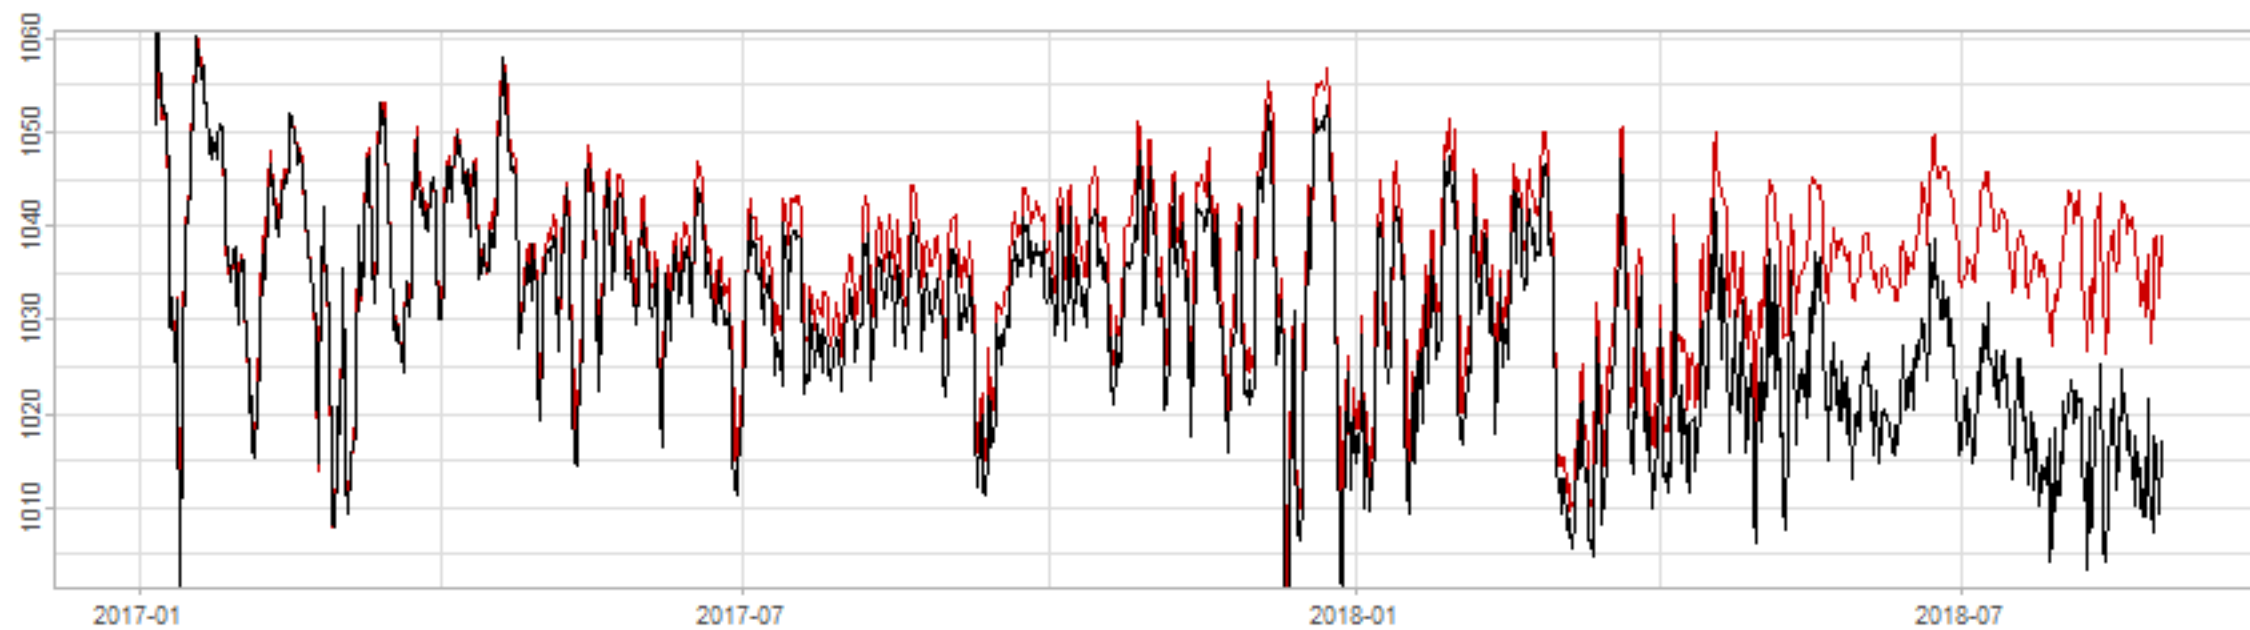

Drift p-value: 1.91e-03, rate: -3.19 cmH2O/year @2017-03-16 12:00:00

Drift p-value: 8.12e-01, rate: 103.00 cmH2O/year @2019-09-19

Drift p-value: 8.09e-01, rate: 1.77 cmH2O/year @2019-01-08 12:00:00

Drift p-value: 9.47e-01, rate: -93.94 cmH2O/year @2019-09-06 12:00:00

BAOL500X_B_0029B - v0.01

BAOL503X_B_009C1 - v0.01

BAOL517X_B_0055C - v0.01

BAOL518X_B_B2129 - v0.01

Drift p-value: 6.83e-01, rate: 0.48 cmH2O/year @2016-09-18 12:00:00

Drift p-value: $7.37e-02$, rate: -2062.73 cmH₂O/year @2020-02-03 12:00:00

Drift p-value: 7.29e-01, rate: 0.41 cmH2O/year @2016-08-30 12:00:00

Drift p-value: 6.50e-01, rate: 0.21 cmH2O/year @2016-09-23 12:00:00

Drift p-value: 7.98e-01, rate: 98.17 cmH2O/year @2019-11-01

BAOL547X_B_B2137 - v0.01

BAOL548X_B_0055B - v0.01

Drift p-value: 9.22e-01, rate: 0.67 cmH2O/year @2014-12-13

Drift p-value: 8.57e-01, rate: 164.61 cmH2O/year @2017-12-22 12:00:00

BAOL550X_B_B2136 - v0.01

BAOL551X_B_B2135 - v0.01