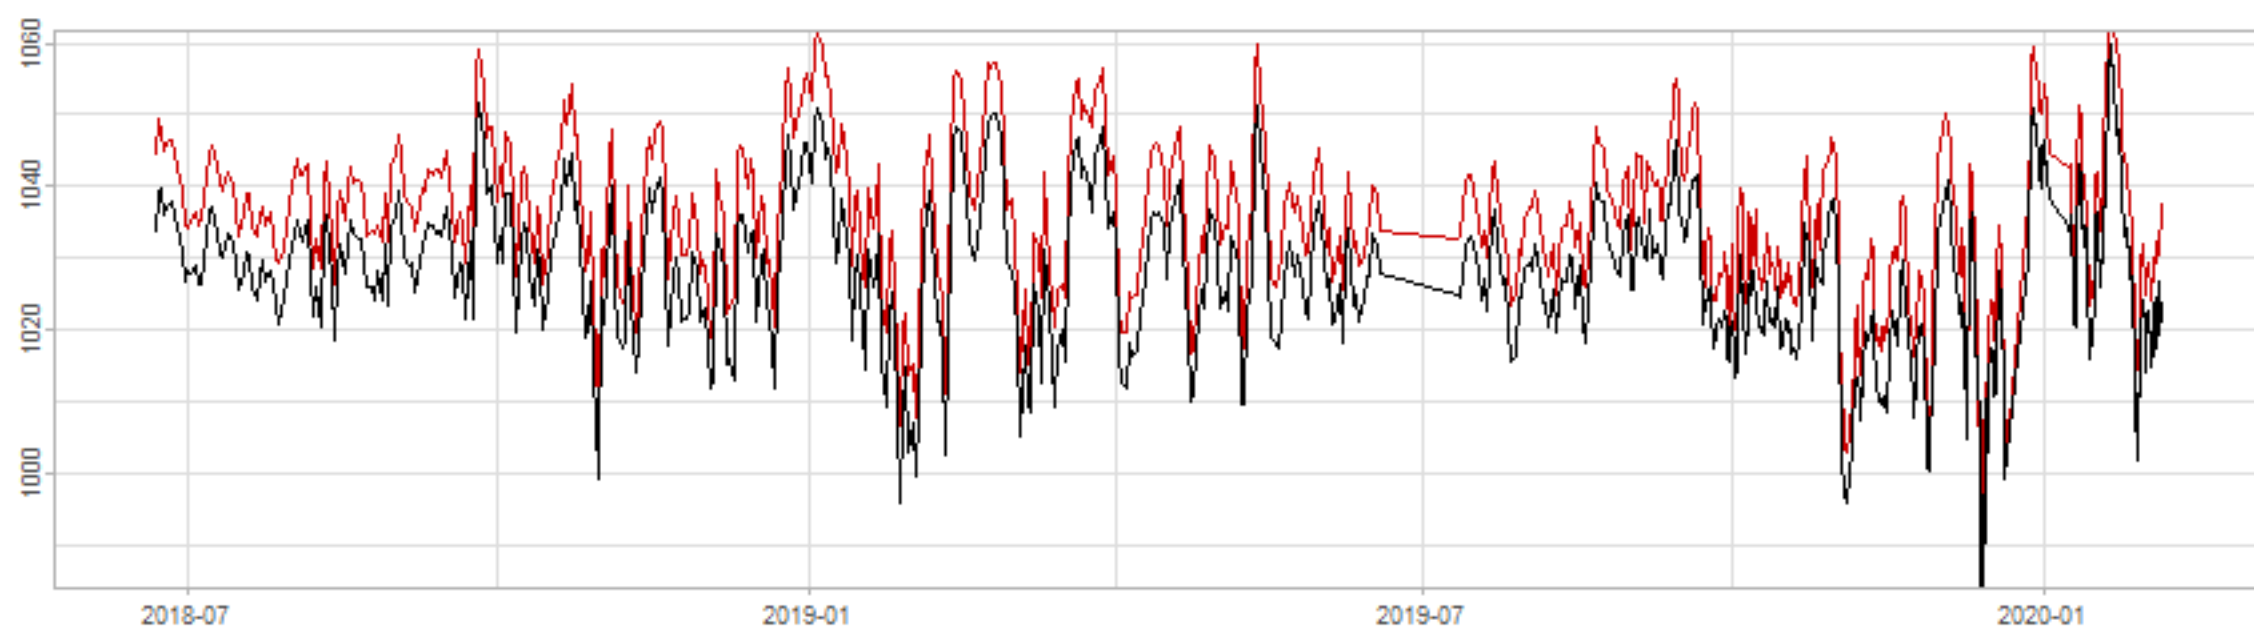

Drift p-value: 1.91e-03, rate: -3.19 cmH2O/year @2017-03-16 12:00:00

Drift p-value: 8.12e-01, rate: 103.00 cmH2O/year @2019-09-19

Drift p-value: 8.09e-01, rate: 1.77 cmH2O/year @2019-01-08 12:00:00

Drift p-value: 9.47e-01, rate: -93.94 cmH2O/year @2019-09-06 12:00:00

BAOL500X_B_0029B - v0.01

BAOL503X_B_009C1 - v0.01

BAOL517X_B_0055C - v0.01

BAOL518X_B_B2129 - v0.01

Drift p-value: 6.83e-01, rate: 0.48 cmH2O/year @2016-09-18 12:00:00

Drift p-value: $7.37e-02$, rate: -2062.73 cmH₂O/year @2020-02-03 12:00:00

Drift p-value: 7.29e-01, rate: 0.41 cmH2O/year @2016-08-30 12:00:00

Drift p-value: 6.50e-01, rate: 0.21 cmH2O/year @2016-09-23 12:00:00

Drift p-value: 7.98e-01, rate: 98.17 cmH2O/year @2019-11-01

BAOL547X_B_B2137 - v0.01