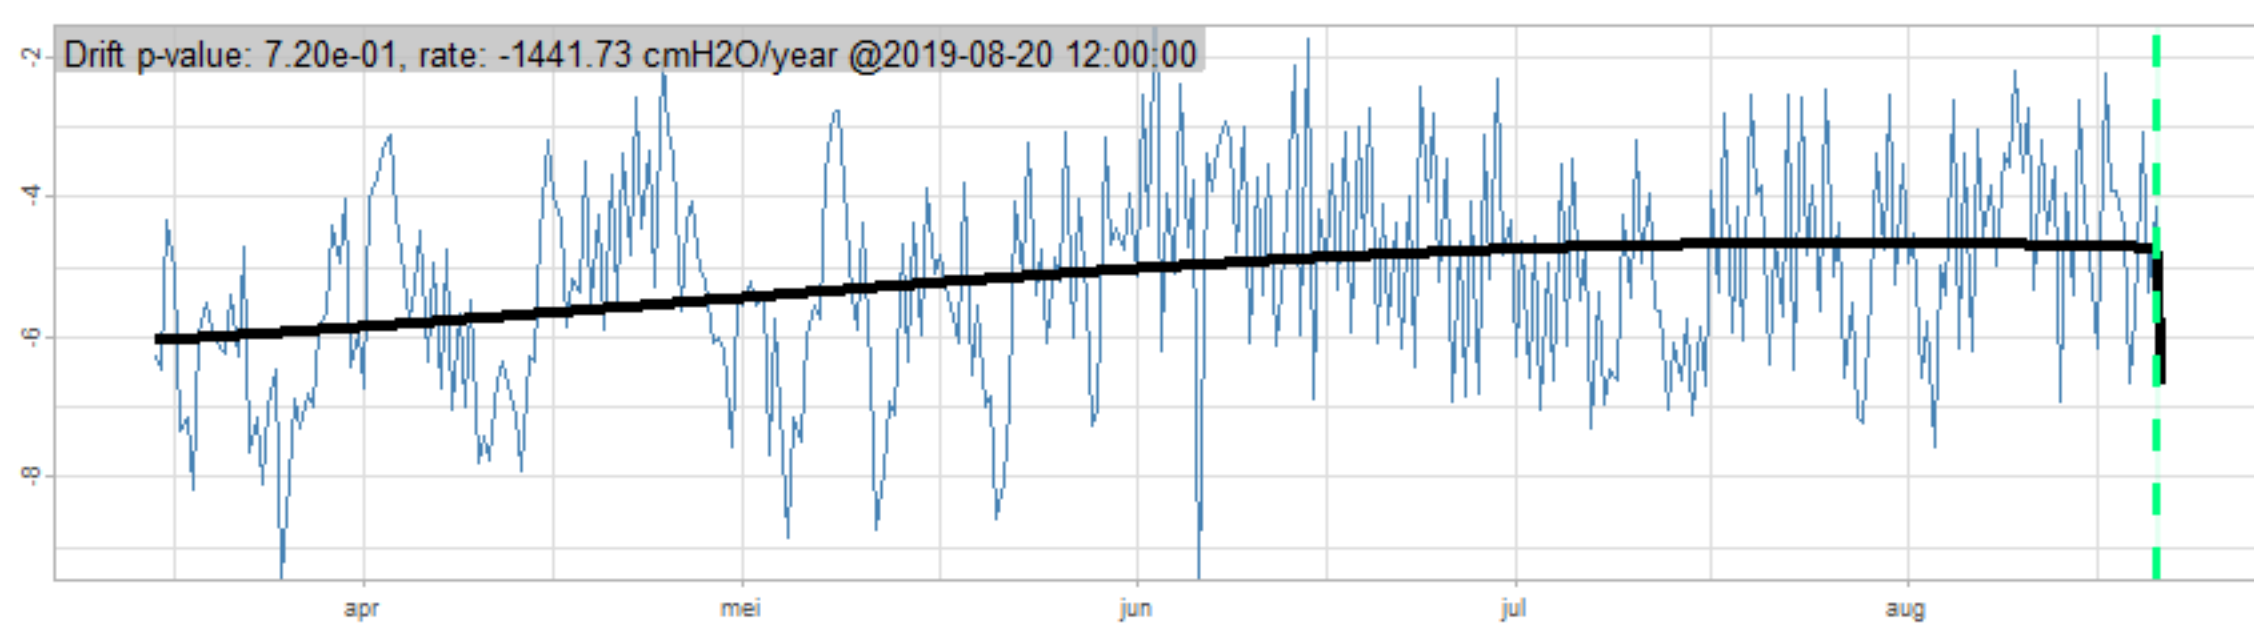

Drift p-value: 1.91e-03, rate: -3.19 cmH2O/year @2017-03-16 12:00:00

Drift p-value: 8.12e-01, rate: 103.00 cmH2O/year @2019-09-19

Drift p-value: 8.09e-01, rate: 1.77 cmH2O/year @2019-01-08 12:00:00

Drift p-value: 9.47e-01, rate: -93.94 cmH2O/year @2019-09-06 12:00:00

BAOL500X_B_0029B - v0.01

BAOL503X_B_009C1 - v0.01

BAOL517X_B_0055C - v0.01

BAOL518X_B_B2129 - v0.01

Drift p-value: 6.83e-01, rate: 0.48 cmH2O/year @2016-09-18 12:00:00

Drift p-value: $7.37e-02$, rate: -2062.73 cmH₂O/year @2020-02-03 12:00:00

Drift p-value: 7.29e-01, rate: 0.41 cmH2O/year @2016-08-30 12:00:00

Drift p-value: 6.50e-01, rate: 0.21 cmH2O/year @2016-09-23 12:00:00

Drift p-value: 7.98e-01, rate: 98.17 cmH2O/year @2019-11-01

BAOL547X_B_B2137 - v0.01

BAOL548X_B_0055B - v0.01

Drift p-value: 9.22e-01, rate: 0.67 cmH2O/year @2014-12-13

Drift p-value: 8.57e-01, rate: 164.61 cmH2O/year @2017-12-22 12:00:00

BAOL550X_B_B2136 - v0.01

BAOL551X_B_B2135 - v0.01