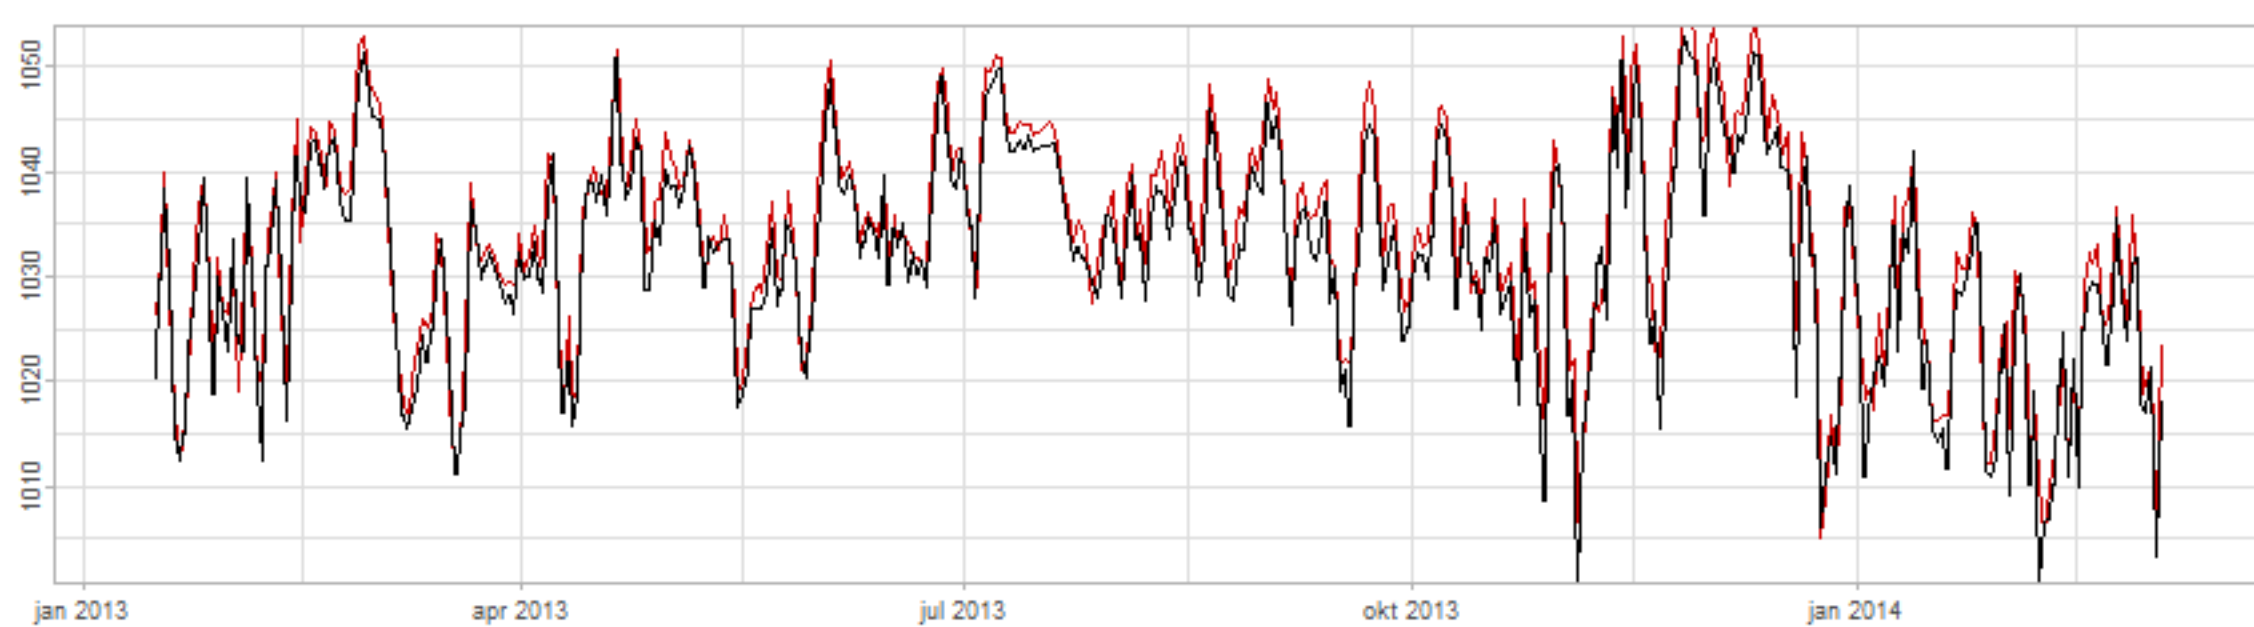

Drift p-value: 1.91e-03, rate: -3.19 cmH2O/year @2017-03-16 12:00:00

Drift p-value: 8.12e-01, rate: 103.00 cmH2O/year @2019-09-19

Drift p-value: 8.09e-01, rate: 1.77 cmH2O/year @2019-01-08 12:00:00

Drift p-value: 9.47e-01, rate: -93.94 cmH2O/year @2019-09-06 12:00:00

BAOL500X_B_0029B - v0.01

BAOL503X_B_009C1 - v0.01

BAOL517X_B_0055C - v0.01

BAOL518X_B_B2129 - v0.01

Drift p-value: 6.83e-01, rate: 0.48 cmH2O/year @2016-09-18 12:00:00

Drift p-value: $7.37e-02$, rate: -2062.73 cmH₂O/year @2020-02-03 12:00:00

Drift p-value: 7.29e-01, rate: 0.41 cmH2O/year @2016-08-30 12:00:00

Drift p-value: 6.50e-01, rate: 0.21 cmH2O/year @2016-09-23 12:00:00

Drift p-value: 7.98e-01, rate: 98.17 cmH2O/year @2019-11-01

BAOL547X_B_B2137 - v0.01