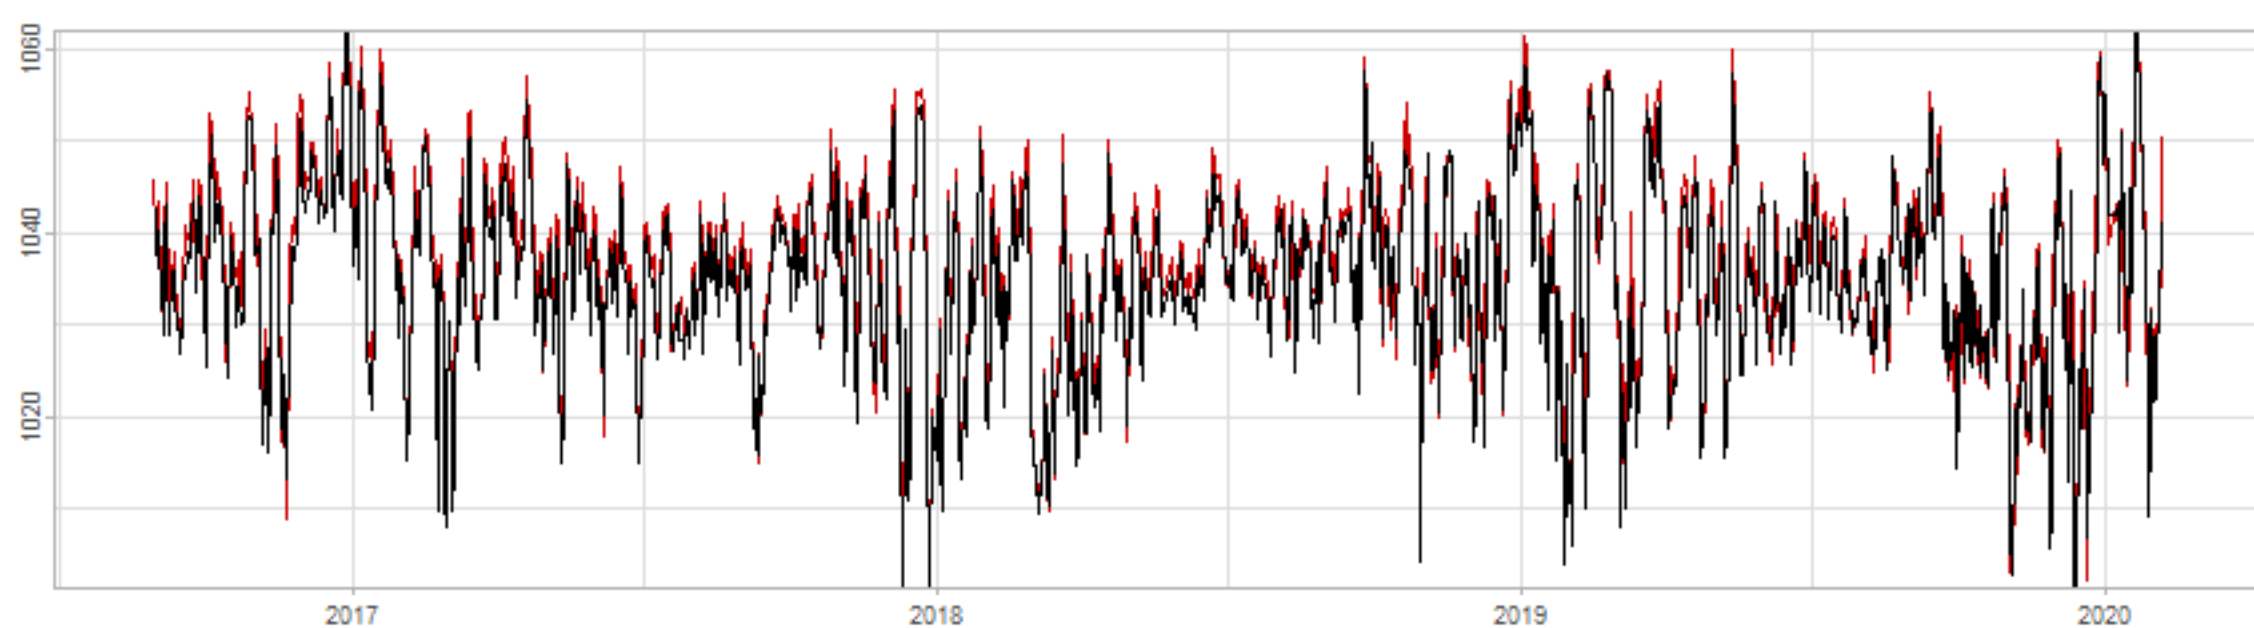

Drift p-value: 1.91e-03, rate: -3.19 cmH2O/year @2017-03-16 12:00:00

Drift p-value: 8.12e-01, rate: 103.00 cmH2O/year @2019-09-19

Drift p-value: 8.09e-01, rate: 1.77 cmH2O/year @2019-01-08 12:00:00

Drift p-value: 9.47e-01, rate: -93.94 cmH2O/year @2019-09-06 12:00:00

BAOL500X_B_0029B - v0.01

BAOL503X_B_009C1 - v0.01

BAOL517X_B_0055C - v0.01

BAOL518X_B_B2129 - v0.01

Drift p-value: 6.83e-01, rate: 0.48 cmH2O/year @2016-09-18 12:00:00

Drift p-value: $7.37e-02$, rate: -2062.73 cmH₂O/year @2020-02-03 12:00:00

Drift p-value: 7.29e-01, rate: 0.41 cmH2O/year @2016-08-30 12:00:00

Drift p-value: 6.50e-01, rate: 0.21 cmH2O/year @2016-09-23 12:00:00

Drift p-value: 7.98e-01, rate: 98.17 cmH2O/year @2019-11-01

BAOL547X_B_B2137 - v0.01