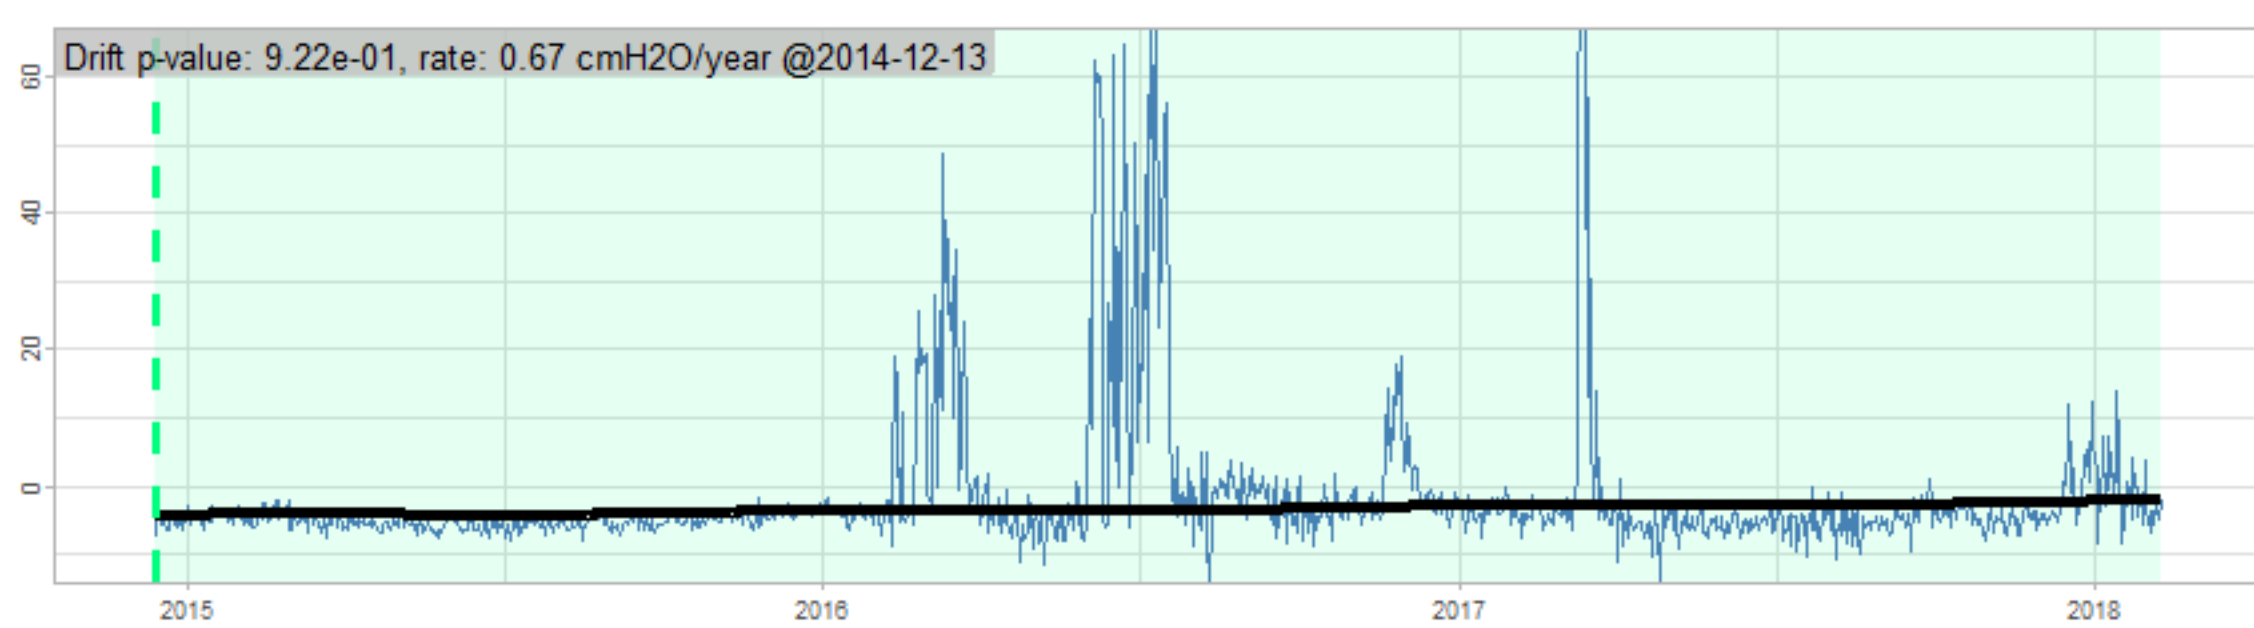

Drift p-value: 1.91e-03, rate: -3.19 cmH2O/year @2017-03-16 12:00:00

Drift p-value: 8.12e-01, rate: 103.00 cmH2O/year @2019-09-19

Drift p-value: 8.09e-01, rate: 1.77 cmH2O/year @2019-01-08 12:00:00

Drift p-value: 9.47e-01, rate: -93.94 cmH2O/year @2019-09-06 12:00:00

BAOL500X_B_0029B - v0.01

BAOL503X_B_009C1 - v0.01

BAOL517X_B_0055C - v0.01

BAOL518X_B_B2129 - v0.01

Drift p-value: 6.83e-01, rate: 0.48 cmH2O/year @2016-09-18 12:00:00

Drift p-value: $7.37e-02$, rate: -2062.73 cmH₂O/year @2020-02-03 12:00:00

Drift p-value: 7.29e-01, rate: 0.41 cmH2O/year @2016-08-30 12:00:00

Drift p-value: 6.50e-01, rate: 0.21 cmH2O/year @2016-09-23 12:00:00

Drift p-value: 7.98e-01, rate: 98.17 cmH2O/year @2019-11-01

BAOL547X_B_B2137 - v0.01

BAOL548X_B_0055B - v0.01

Drift p-value: 9.22e-01, rate: 0.67 cmH2O/year @2014-12-13

Drift p-value: 8.57e-01, rate: 164.61 cmH2O/year @2017-12-22 12:00:00

BAOL550X_B_B2136 - v0.01

BAOL551X_B_B2135 - v0.01