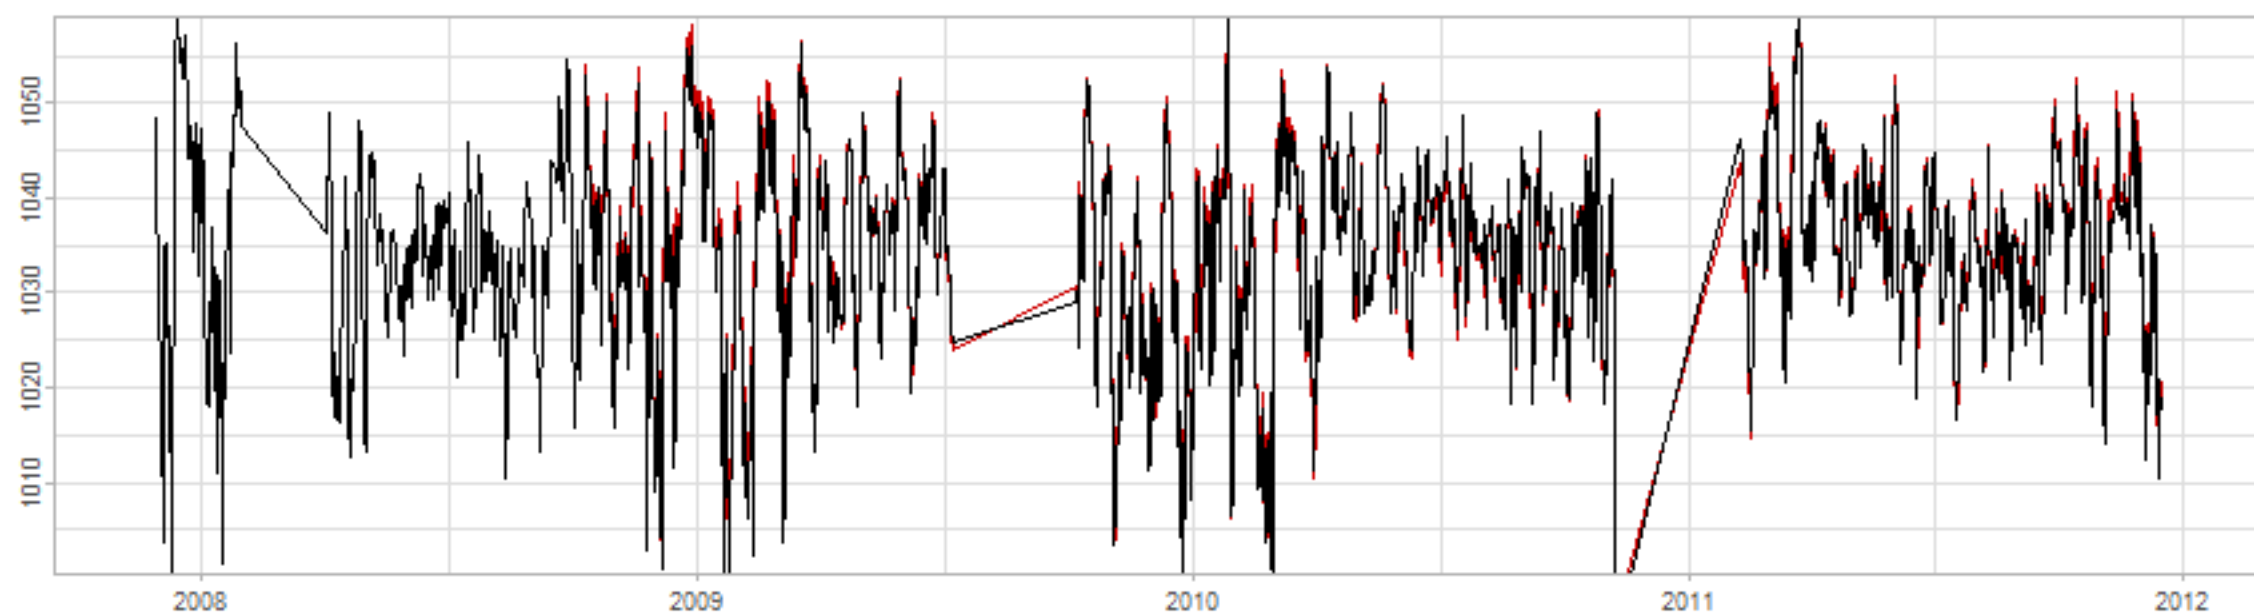

Drift p-value: 1.91e-03, rate: -3.19 cmH2O/year @2017-03-16 12:00:00

Drift p-value: 8.12e-01, rate: 103.00 cmH2O/year @2019-09-19

Drift p-value: 8.09e-01, rate: 1.77 cmH2O/year @2019-01-08 12:00:00

Drift p-value: 9.47e-01, rate: -93.94 cmH2O/year @2019-09-06 12:00:00

BAOL500X_B_0029B - v0.01

BAOL503X_B_009C1 - v0.01

BAOL517X_B_0055C - v0.01

BAOL518X_B_B2129 - v0.01

Drift p-value: 6.83e-01, rate: 0.48 cmH2O/year @2016-09-18 12:00:00

Drift p-value: $7.37e-02$, rate: -2062.73 cmH₂O/year @2020-02-03 12:00:00

Drift p-value: 7.29e-01, rate: 0.41 cmH2O/year @2016-08-30 12:00:00

Drift p-value: 6.50e-01, rate: 0.21 cmH2O/year @2016-09-23 12:00:00

Drift p-value: 7.98e-01, rate: 98.17 cmH2O/year @2019-11-01

BAOL547X_B_B2137 - v0.01

BAOL548X_B_0055B - v0.01

Drift p-value: 9.22e-01, rate: 0.67 cmH2O/year @2014-12-13

Drift p-value: 8.57e-01, rate: 164.61 cmH2O/year @2017-12-22 12:00:00

BAOL550X_B_B2136 - v0.01

BAOL551X_B_B2135 - v0.01