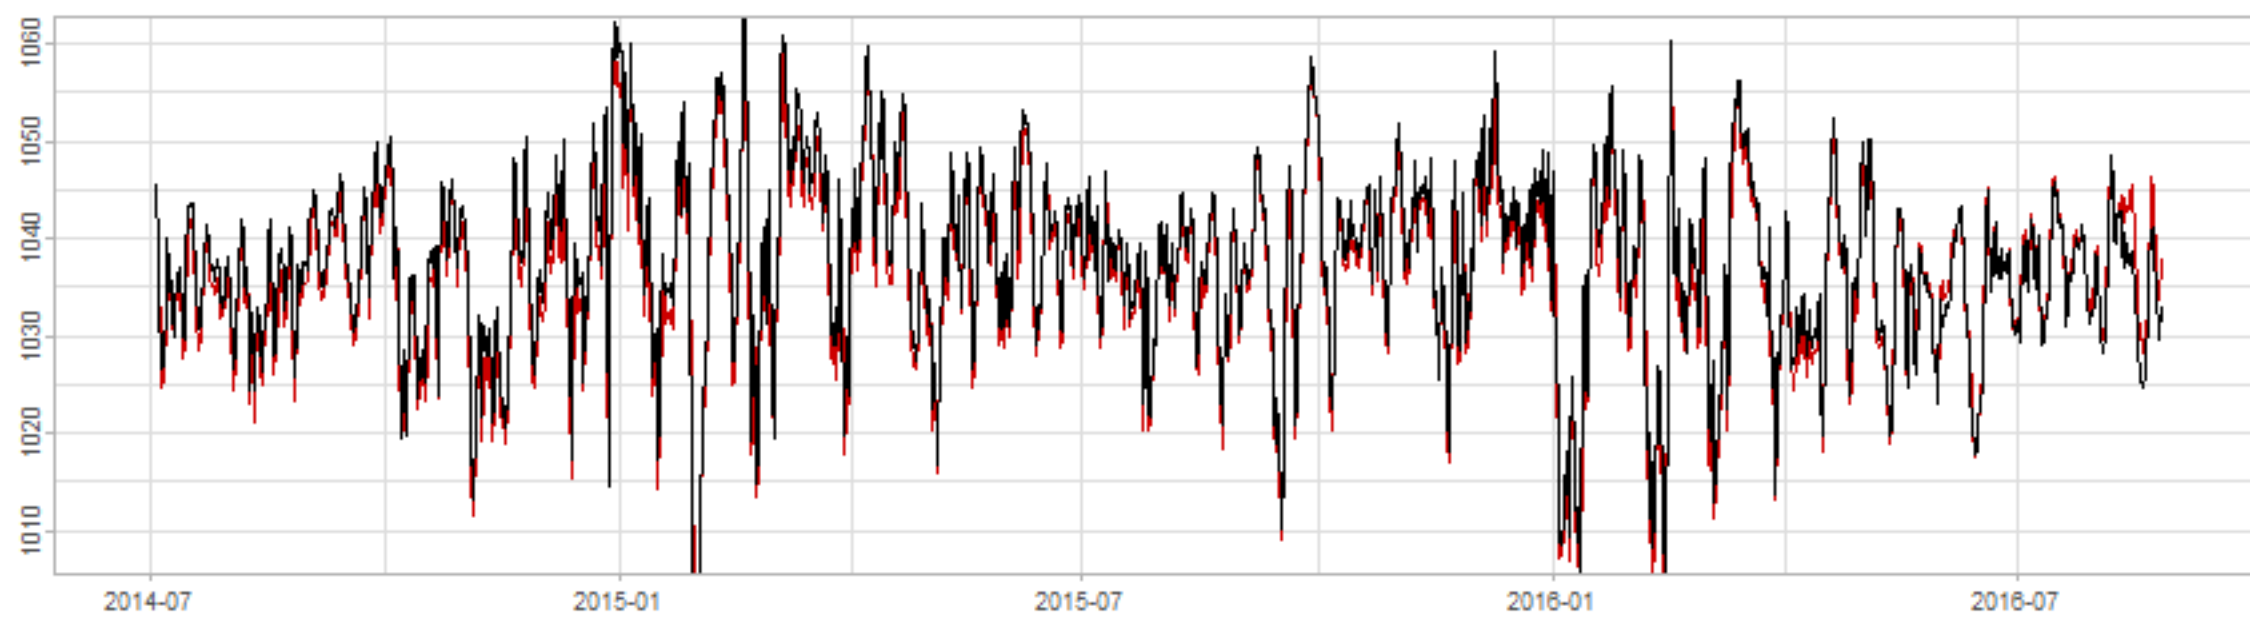

Drift p-value: 1.91e-03, rate: -3.19 cmH2O/year @2017-03-16 12:00:00

Drift p-value: 8.12e-01, rate: 103.00 cmH2O/year @2019-09-19

Drift p-value: 8.09e-01, rate: 1.77 cmH2O/year @2019-01-08 12:00:00

Drift p-value: 9.47e-01, rate: -93.94 cmH2O/year @2019-09-06 12:00:00

BAOL500X_B_0029B - v0.01

BAOL503X_B_009C1 - v0.01

BAOL517X_B_0055C - v0.01

BAOL518X_B_B2129 - v0.01

Drift p-value: 6.83e-01, rate: 0.48 cmH2O/year @2016-09-18 12:00:00

Drift p-value: $7.37e-02$, rate: -2062.73 cmH₂O/year @2020-02-03 12:00:00

Drift p-value: 7.29e-01, rate: 0.41 cmH2O/year @2016-08-30 12:00:00

Drift p-value: 6.50e-01, rate: 0.21 cmH2O/year @2016-09-23 12:00:00

Drift p-value: 7.98e-01, rate: 98.17 cmH2O/year @2019-11-01

BAOL547X_B_B2137 - v0.01

BAOL548X_B_0055B - v0.01

Drift p-value: 9.22e-01, rate: 0.67 cmH2O/year @2014-12-13

Drift p-value: 8.57e-01, rate: 164.61 cmH2O/year @2017-12-22 12:00:00

BAOL550X_B_B2136 - v0.01

BAOL551X_B_B2135 - v0.01