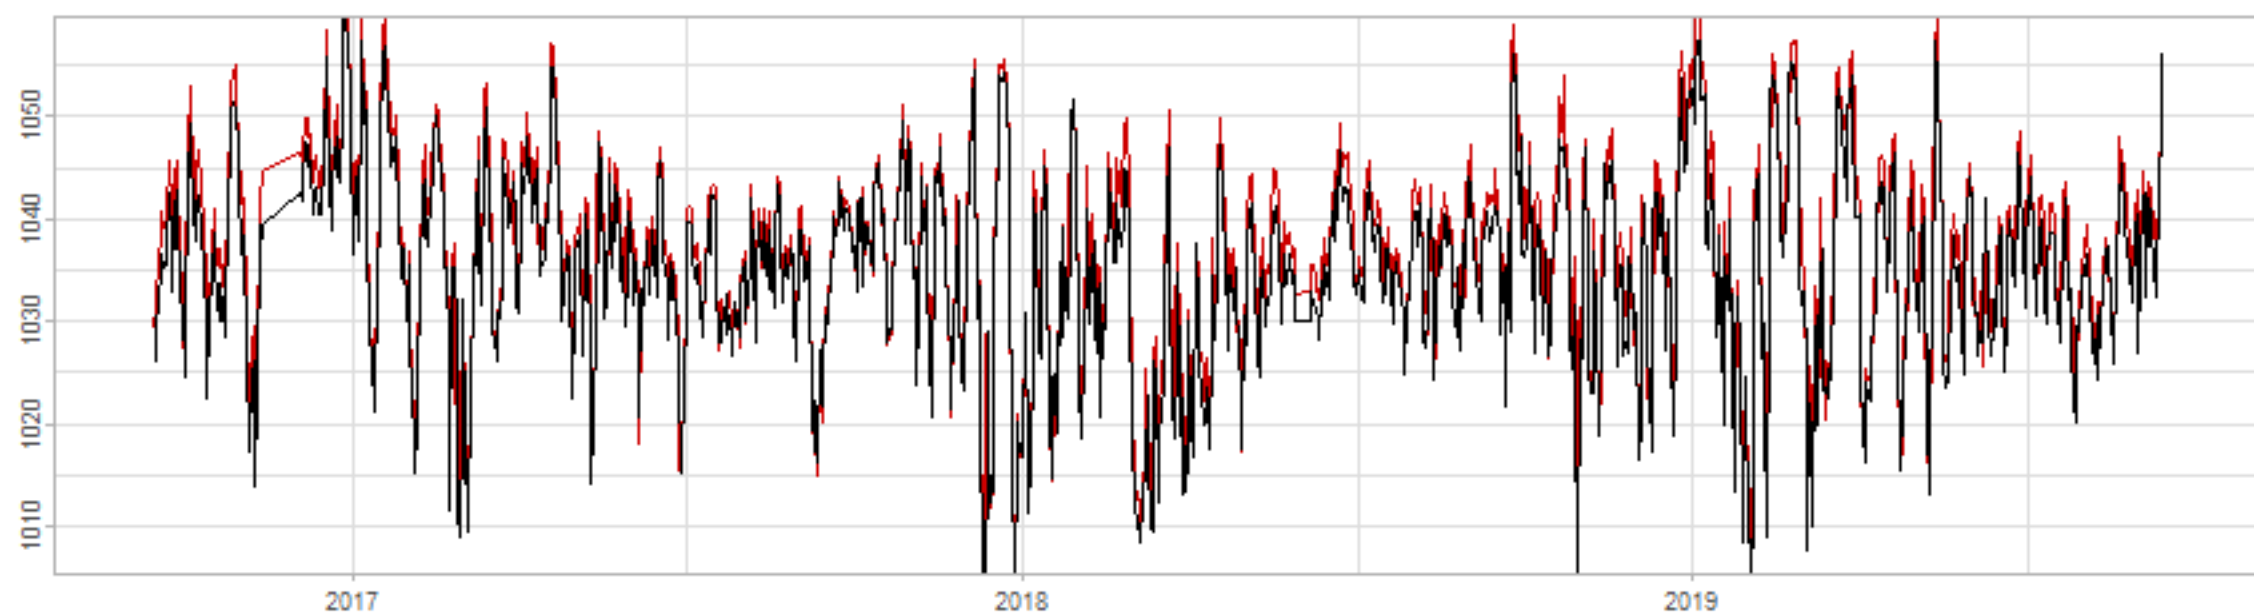

Drift p-value: 1.91e-03, rate: -3.19 cmH2O/year @2017-03-16 12:00:00

Drift p-value: 8.12e-01, rate: 103.00 cmH2O/year @2019-09-19

Drift p-value: 8.09e-01, rate: 1.77 cmH2O/year @2019-01-08 12:00:00

Drift p-value: 9.47e-01, rate: -93.94 cmH2O/year @2019-09-06 12:00:00

BAOL500X_B_0029B - v0.01

BAOL503X_B_009C1 - v0.01

BAOL517X_B_0055C - v0.01

BAOL518X_B_B2129 - v0.01

Drift p-value: 6.83e-01, rate: 0.48 cmH2O/year @2016-09-18 12:00:00

Drift p-value: $7.37e-02$, rate: -2062.73 cmH₂O/year @2020-02-03 12:00:00

Drift p-value: 7.29e-01, rate: 0.41 cmH2O/year @2016-08-30 12:00:00

Drift p-value: 6.50e-01, rate: 0.21 cmH2O/year @2016-09-23 12:00:00

Drift p-value: 7.98e-01, rate: 98.17 cmH2O/year @2019-11-01

BAOL547X_B_B2137 - v0.01

BAOL548X_B_0055B - v0.01

Drift p-value: 9.22e-01, rate: 0.67 cmH2O/year @2014-12-13

Drift p-value: 8.57e-01, rate: 164.61 cmH2O/year @2017-12-22 12:00:00

BAOL550X_B_B2136 - v0.01

BAOL551X_B_B2135 - v0.01