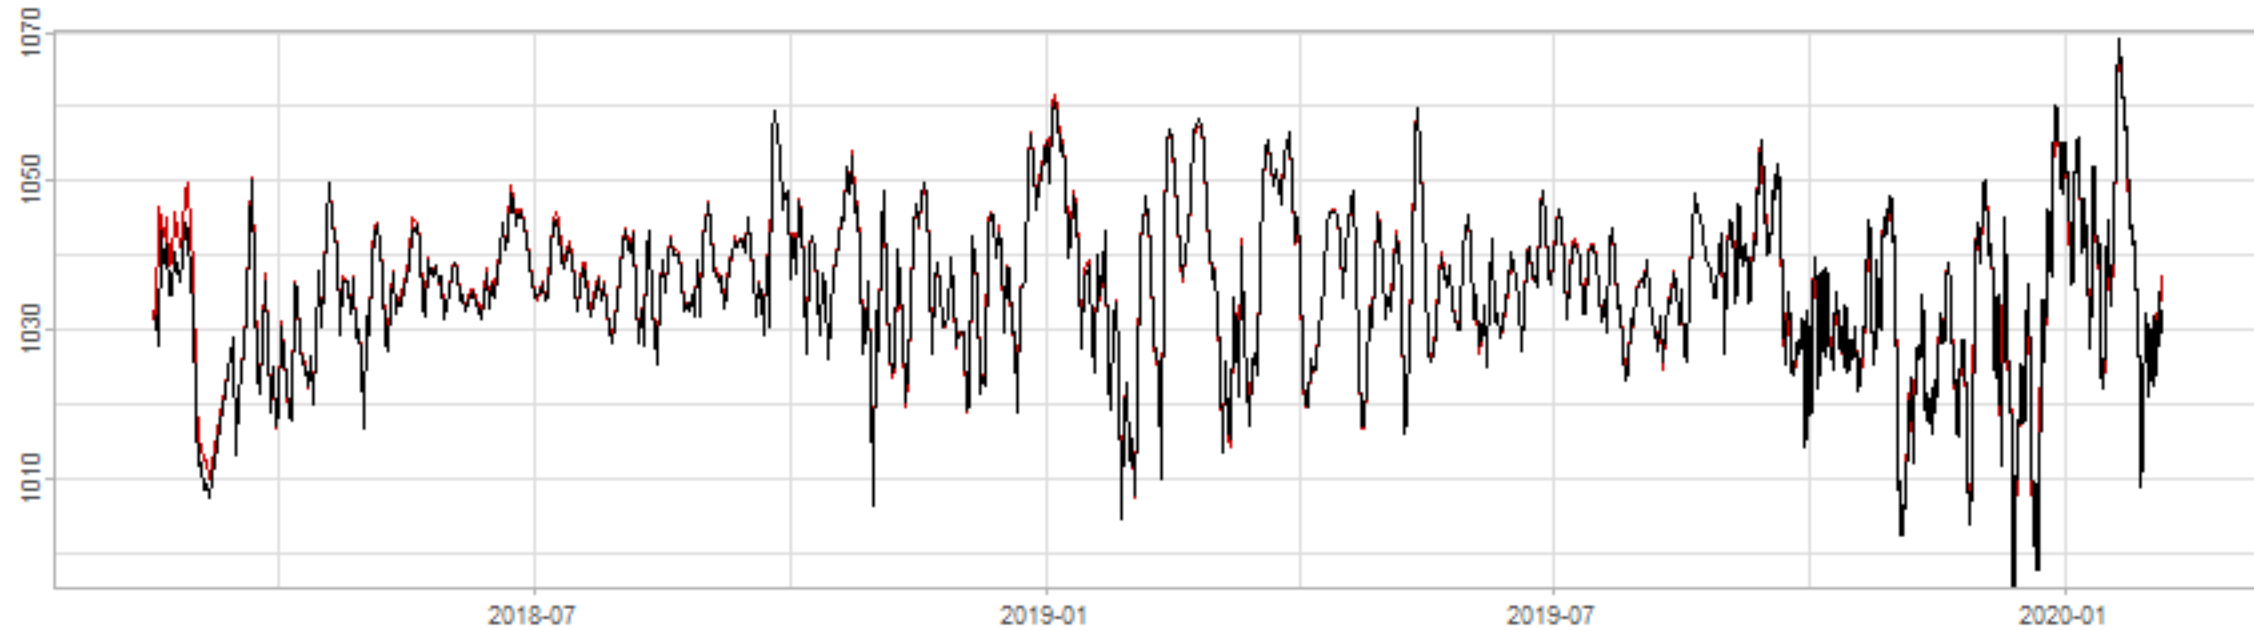

Drift p-value: 1.91e-03, rate: -3.19 cmH2O/year @2017-03-16 12:00:00

Drift p-value: 8.12e-01, rate: 103.00 cmH2O/year @2019-09-19

Drift p-value: 8.09e-01, rate: 1.77 cmH2O/year @2019-01-08 12:00:00

Drift p-value: 9.47e-01, rate: -93.94 cmH2O/year @2019-09-06 12:00:00

BAOL500X_B_0029B - v0.01

BAOL503X_B_009C1 - v0.01

BAOL517X_B_0055C - v0.01

BAOL518X_B_B2129 - v0.01

Drift p-value: 6.83e-01, rate: 0.48 cmH2O/year @2016-09-18 12:00:00

Drift p-value: $7.37e-02$, rate: -2062.73 cmH₂O/year @2020-02-03 12:00:00

Drift p-value: 7.29e-01, rate: 0.41 cmH2O/year @2016-08-30 12:00:00

Drift p-value: 6.50e-01, rate: 0.21 cmH2O/year @2016-09-23 12:00:00

Drift p-value: 7.98e-01, rate: 98.17 cmH2O/year @2019-11-01

BAOL547X_B_B2137 - v0.01