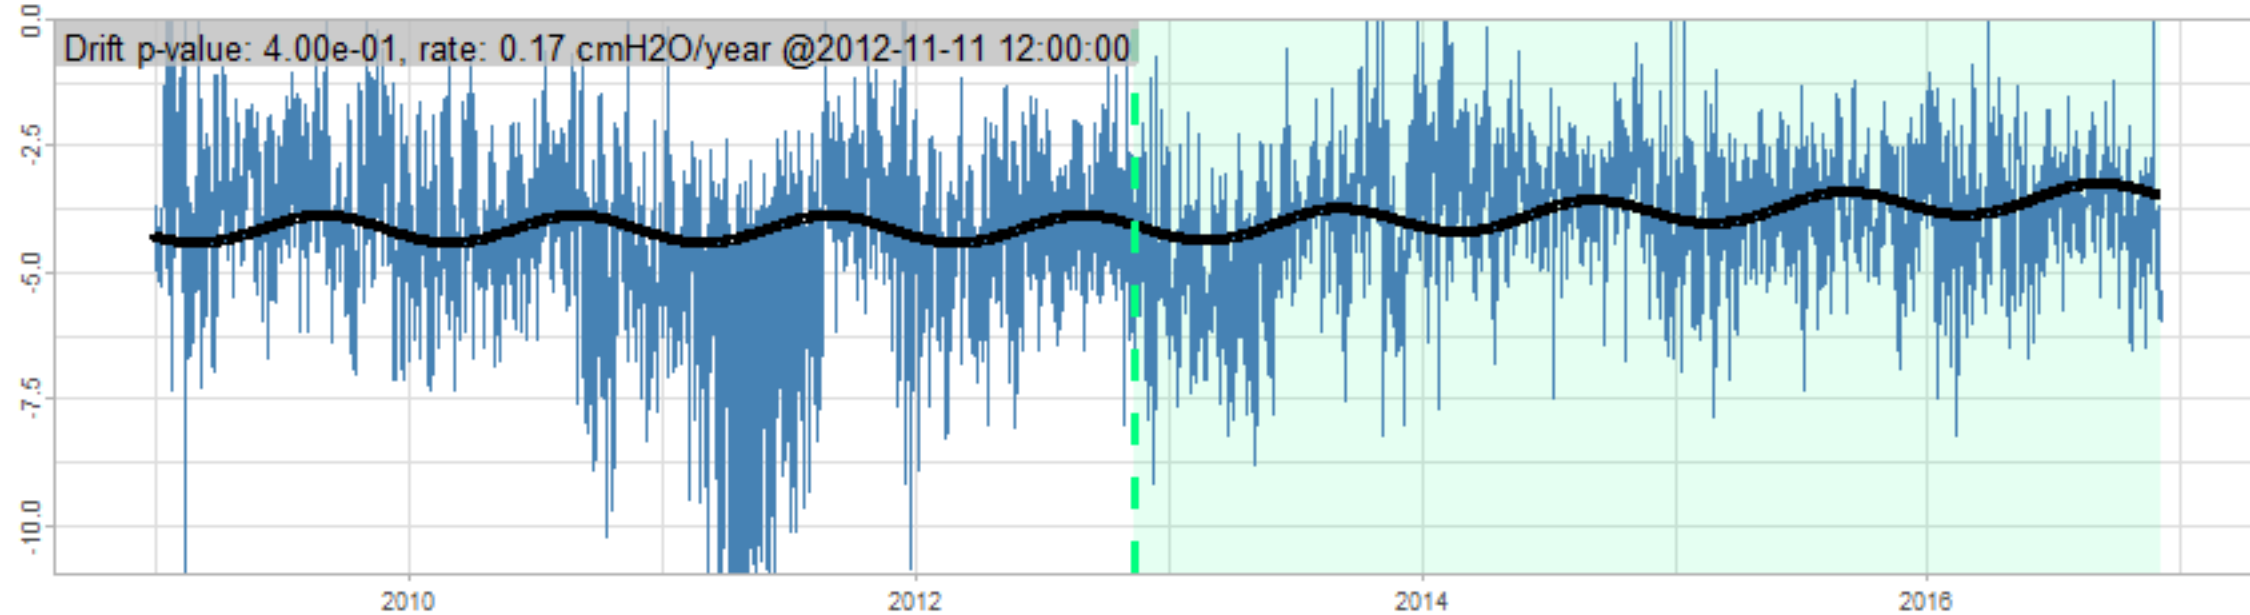

Drift p-value: 1.91e-03, rate: -3.19 cmH2O/year @2017-03-16 12:00:00

Drift p-value: 8.12e-01, rate: 103.00 cmH2O/year @2019-09-19

Drift p-value: 8.09e-01, rate: 1.77 cmH2O/year @2019-01-08 12:00:00

Drift p-value: 9.47e-01, rate: -93.94 cmH2O/year @2019-09-06 12:00:00

BAOL500X_B_0029B - v0.01

BAOL503X_B_009C1 - v0.01

BAOL517X_B_0055C - v0.01

BAOL518X_B_B2129 - v0.01

Drift p-value: 6.83e-01, rate: 0.48 cmH2O/year @2016-09-18 12:00:00

Drift p-value: $7.37e-02$, rate: -2062.73 cmH₂O/year @2020-02-03 12:00:00

Drift p-value: 7.29e-01, rate: 0.41 cmH2O/year @2016-08-30 12:00:00

Drift p-value: 6.50e-01, rate: 0.21 cmH2O/year @2016-09-23 12:00:00

Drift p-value: 7.98e-01, rate: 98.17 cmH2O/year @2019-11-01

BAOL547X_B_B2137 - v0.01

BAOL548X_B_0055B - v0.01

Drift p-value: 9.22e-01, rate: 0.67 cmH2O/year @2014-12-13

Drift p-value: 8.57e-01, rate: 164.61 cmH2O/year @2017-12-22 12:00:00

BAOL550X_B_B2136 - v0.01

BAOL551X_B_B2135 - v0.01