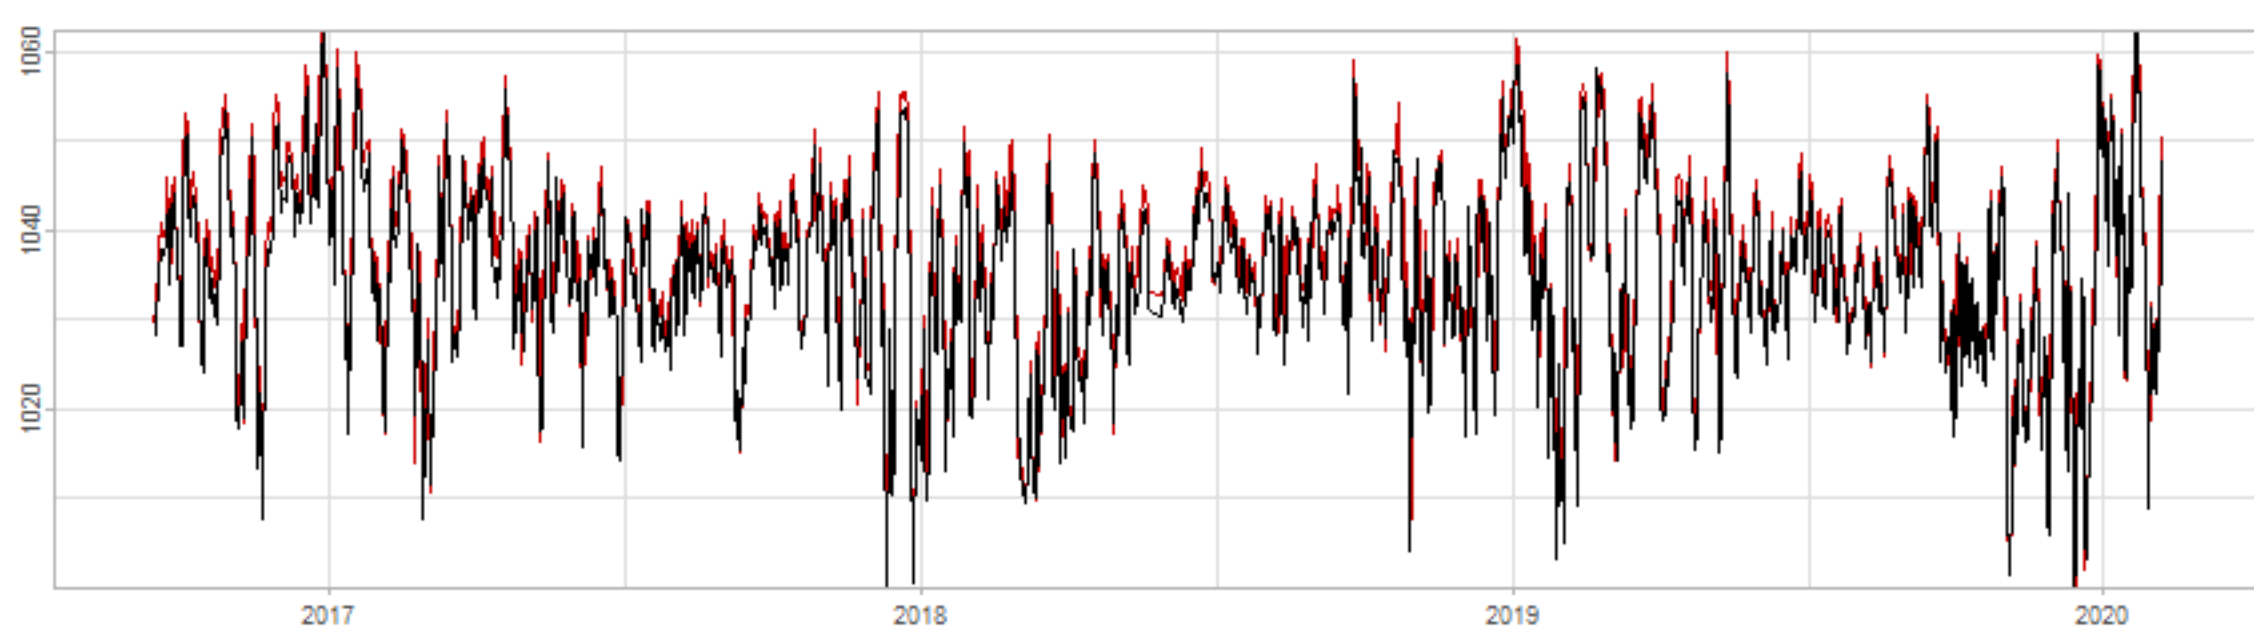

Drift p-value: 1.91e-03, rate: -3.19 cmH2O/year @2017-03-16 12:00:00

Drift p-value: 8.12e-01, rate: 103.00 cmH2O/year @2019-09-19

Drift p-value: 8.09e-01, rate: 1.77 cmH2O/year @2019-01-08 12:00:00

Drift p-value: 9.47e-01, rate: -93.94 cmH2O/year @2019-09-06 12:00:00

BAOL500X_B_0029B - v0.01

BAOL503X_B_009C1 - v0.01

BAOL517X_B_0055C - v0.01

BAOL518X_B_B2129 - v0.01

Drift p-value: 6.83e-01, rate: 0.48 cmH2O/year @2016-09-18 12:00:00

Drift p-value: $7.37e-02$, rate: -2062.73 cmH₂O/year @2020-02-03 12:00:00

Drift p-value: 7.29e-01, rate: 0.41 cmH2O/year @2016-08-30 12:00:00

Drift p-value: 6.50e-01, rate: 0.21 cmH2O/year @2016-09-23 12:00:00

Drift p-value: 7.98e-01, rate: 98.17 cmH2O/year @2019-11-01

BAOL547X_B_B2137 - v0.01