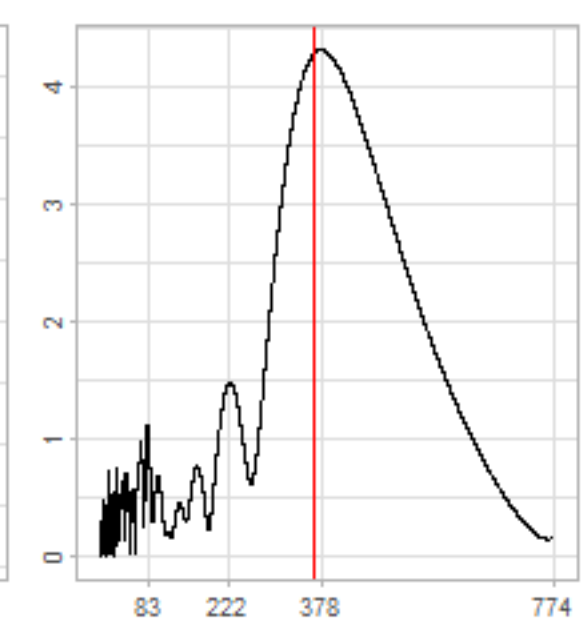

Drift p-value: 1.91e-03, rate: -3.19 cmH2O/year @2017-03-16 12:00:00

Drift p-value: 8.12e-01, rate: 103.00 cmH2O/year @2019-09-19

Drift p-value: 8.09e-01, rate: 1.77 cmH2O/year @2019-01-08 12:00:00

Drift p-value: 9.47e-01, rate: -93.94 cmH2O/year @2019-09-06 12:00:00

BAOL500X_B_0029B - v0.01

BAOL503X_B_009C1 - v0.01

BAOL517X_B_0055C - v0.01

BAOL518X_B_B2129 - v0.01

Drift p-value: 6.83e-01, rate: 0.48 cmH2O/year @2016-09-18 12:00:00

Drift p-value: $7.37e-02$, rate: -2062.73 cmH₂O/year @2020-02-03 12:00:00

Drift p-value: 7.29e-01, rate: 0.41 cmH2O/year @2016-08-30 12:00:00

Drift p-value: 6.50e-01, rate: 0.21 cmH2O/year @2016-09-23 12:00:00

Drift p-value: 7.98e-01, rate: 98.17 cmH2O/year @2019-11-01

BAOL547X_B_B2137 - v0.01

BAOL548X_B_0055B - v0.01

Drift p-value: 9.22e-01, rate: 0.67 cmH2O/year @2014-12-13

Drift p-value: 8.57e-01, rate: 164.61 cmH2O/year @2017-12-22 12:00:00

BAOL550X_B_B2136 - v0.01

BAOL551X_B_B2135 - v0.01