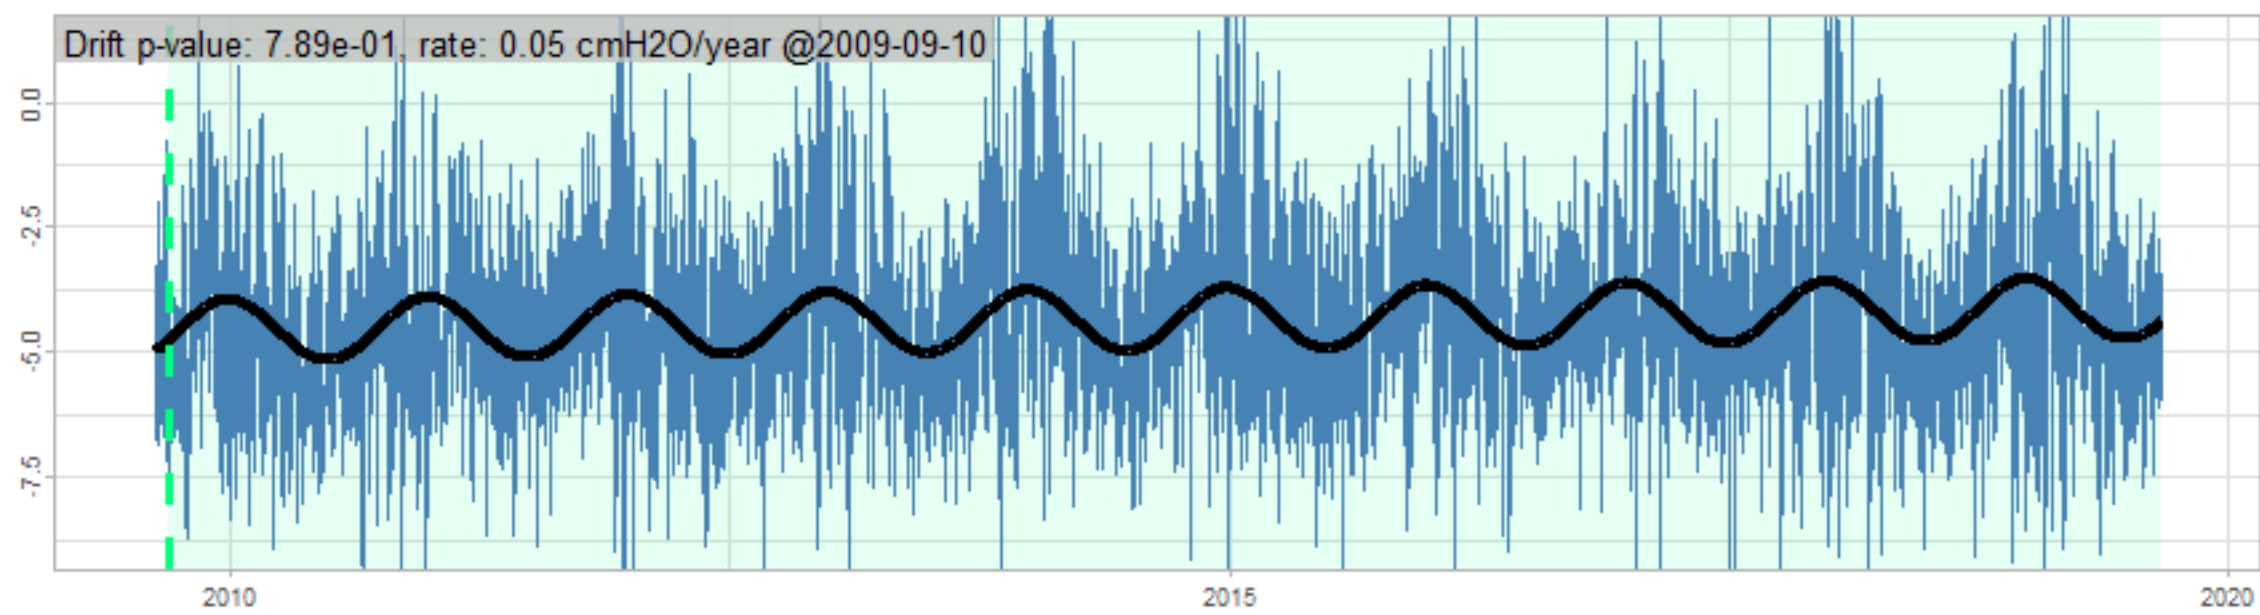

Drift p-value: 1.91e-03, rate: -3.19 cmH2O/year @2017-03-16 12:00:00

Drift p-value: 8.12e-01, rate: 103.00 cmH2O/year @2019-09-19

Drift p-value: 8.09e-01, rate: 1.77 cmH2O/year @2019-01-08 12:00:00

Drift p-value: 9.47e-01, rate: -93.94 cmH2O/year @2019-09-06 12:00:00

BAOL500X_B_0029B - v0.01

BAOL503X_B_009C1 - v0.01

BAOL517X_B_0055C - v0.01

BAOL518X_B_B2129 - v0.01

Drift p-value: 6.83e-01, rate: 0.48 cmH2O/year @2016-09-18 12:00:00

Drift p-value: $7.37e-02$, rate: -2062.73 cmH₂O/year @2020-02-03 12:00:00

Drift p-value: 7.29e-01, rate: 0.41 cmH2O/year @2016-08-30 12:00:00

Drift p-value: 6.50e-01, rate: 0.21 cmH2O/year @2016-09-23 12:00:00

Drift p-value: 7.98e-01, rate: 98.17 cmH2O/year @2019-11-01

BAOL547X_B_B2137 - v0.01

BAOL548X_B_0055B - v0.01

Drift p-value: 9.22e-01, rate: 0.67 cmH2O/year @2014-12-13

Drift p-value: 8.57e-01, rate: 164.61 cmH2O/year @2017-12-22 12:00:00

BAOL550X_B_B2136 - v0.01

BAOL551X_B_B2135 - v0.01