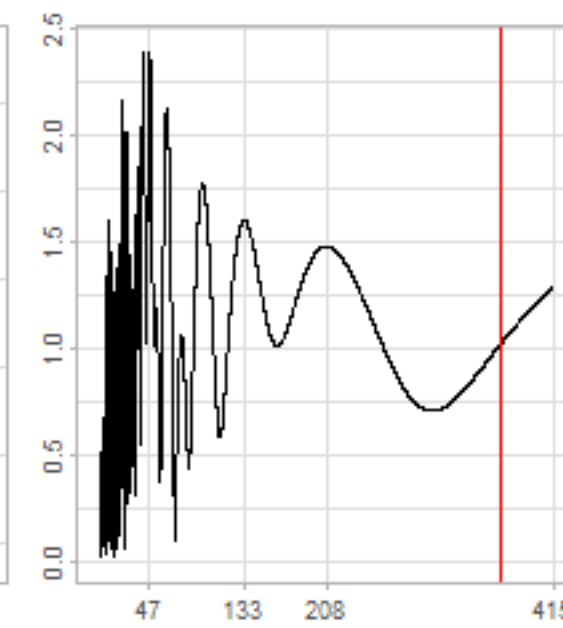

Drift p-value: 1.91e-03, rate: -3.19 cmH2O/year @2017-03-16 12:00:00

Drift p-value: 8.12e-01, rate: 103.00 cmH2O/year @2019-09-19

Drift p-value: 8.09e-01, rate: 1.77 cmH2O/year @2019-01-08 12:00:00

Drift p-value: 9.47e-01, rate: -93.94 cmH2O/year @2019-09-06 12:00:00

BAOL500X_B_0029B - v0.01

BAOL503X_B_009C1 - v0.01

BAOL517X_B_0055C - v0.01

BAOL518X_B_B2129 - v0.01

Drift p-value: 6.83e-01, rate: 0.48 cmH2O/year @2016-09-18 12:00:00

Drift p-value: $7.37e-02$, rate: -2062.73 cmH₂O/year @2020-02-03 12:00:00

Drift p-value: 7.29e-01, rate: 0.41 cmH2O/year @2016-08-30 12:00:00

Drift p-value: 6.50e-01, rate: 0.21 cmH2O/year @2016-09-23 12:00:00

Drift p-value: 7.98e-01, rate: 98.17 cmH2O/year @2019-11-01

BAOL547X_B_B2137 - v0.01

BAOL548X_B_0055B - v0.01

Drift p-value: 9.22e-01, rate: 0.67 cmH2O/year @2014-12-13

Drift p-value: 8.57e-01, rate: 164.61 cmH2O/year @2017-12-22 12:00:00

BAOL550X_B_B2136 - v0.01

BAOL551X_B_B2135 - v0.01