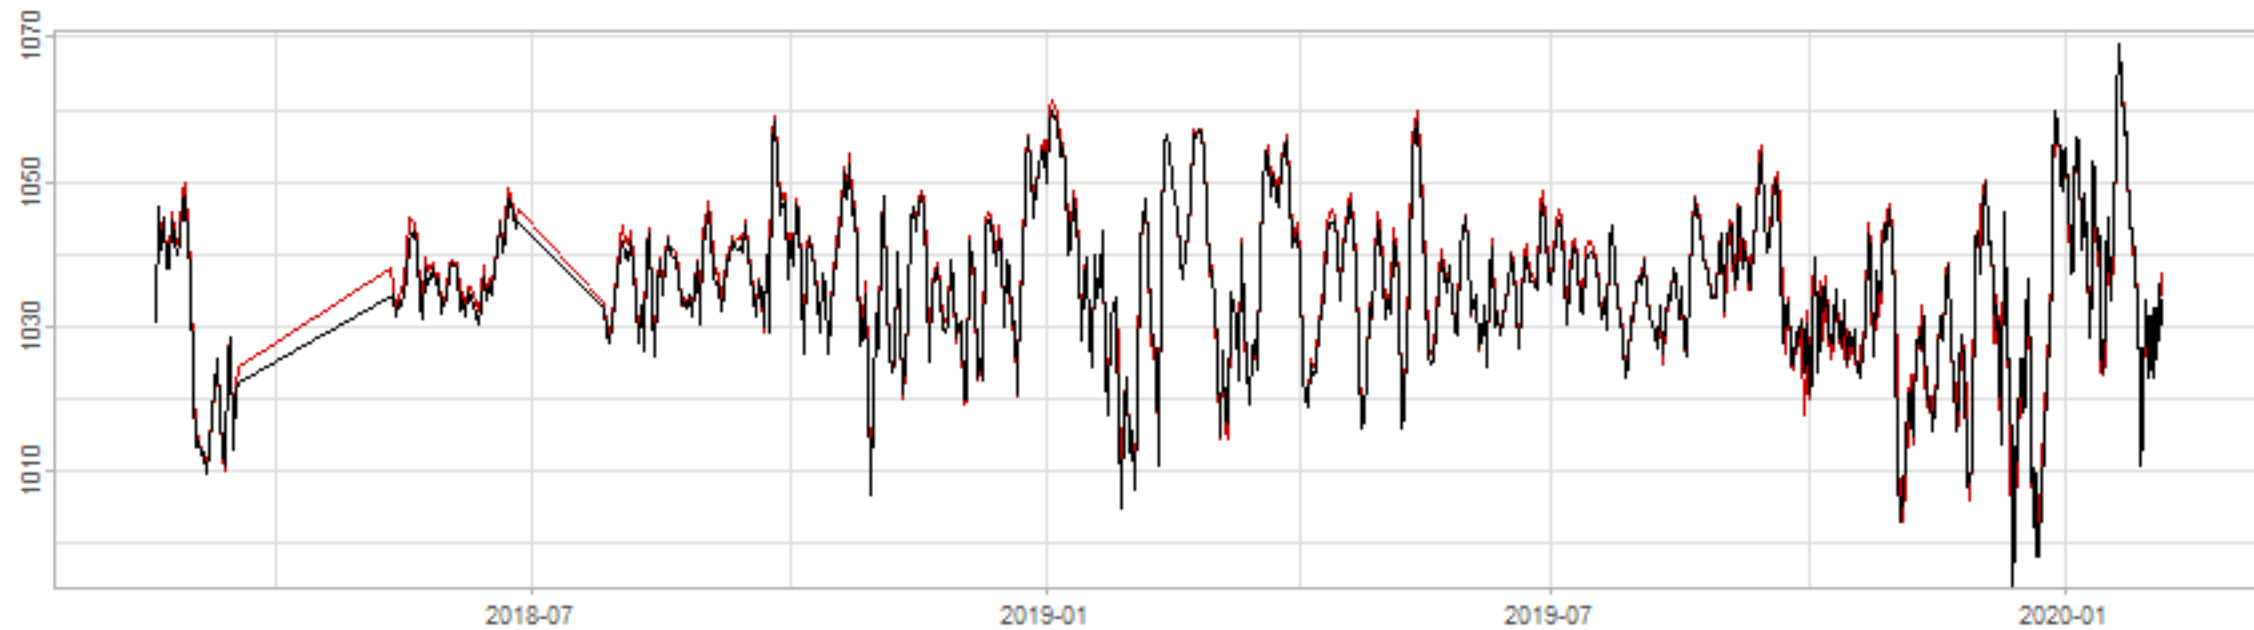

Drift p-value: 1.91e-03, rate: -3.19 cmH2O/year @2017-03-16 12:00:00

Drift p-value: 8.12e-01, rate: 103.00 cmH2O/year @2019-09-19

Drift p-value: 8.09e-01, rate: 1.77 cmH2O/year @2019-01-08 12:00:00

Drift p-value: 9.47e-01, rate: -93.94 cmH2O/year @2019-09-06 12:00:00

BAOL500X_B_0029B - v0.01

BAOL503X_B_009C1 - v0.01

BAOL517X_B_0055C - v0.01

BAOL518X_B_B2129 - v0.01

Drift p-value: 6.83e-01, rate: 0.48 cmH2O/year @2016-09-18 12:00:00

Drift p-value: $7.37e-02$, rate: -2062.73 cmH₂O/year @2020-02-03 12:00:00

Drift p-value: 7.29e-01, rate: 0.41 cmH2O/year @2016-08-30 12:00:00

Drift p-value: 6.50e-01, rate: 0.21 cmH2O/year @2016-09-23 12:00:00

Drift p-value: 7.98e-01, rate: 98.17 cmH2O/year @2019-11-01

BAOL547X_B_B2137 - v0.01