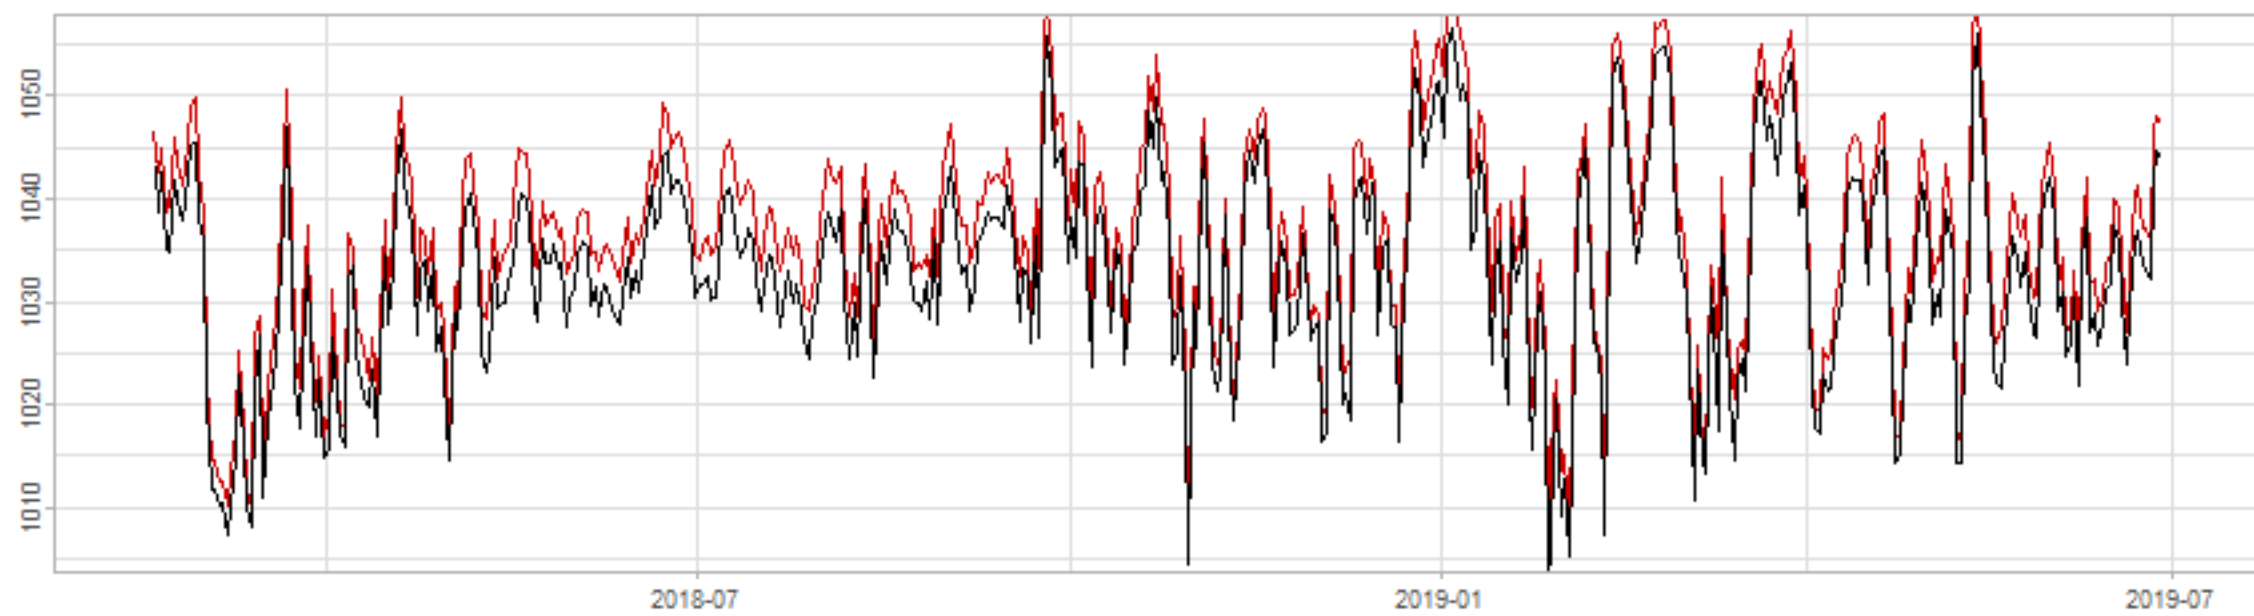

Drift p-value: 1.91e-03, rate: -3.19 cmH2O/year @2017-03-16 12:00:00

Drift p-value: 8.12e-01, rate: 103.00 cmH2O/year @2019-09-19

Drift p-value: 8.09e-01, rate: 1.77 cmH2O/year @2019-01-08 12:00:00

Drift p-value: 9.47e-01, rate: -93.94 cmH2O/year @2019-09-06 12:00:00

BAOL500X_B_0029B - v0.01

BAOL503X_B_009C1 - v0.01

BAOL517X_B_0055C - v0.01

BAOL518X_B_B2129 - v0.01

Drift p-value: 6.83e-01, rate: 0.48 cmH2O/year @2016-09-18 12:00:00

Drift p-value: $7.37e-02$, rate: -2062.73 cmH₂O/year @2020-02-03 12:00:00

Drift p-value: 7.29e-01, rate: 0.41 cmH2O/year @2016-08-30 12:00:00

Drift p-value: 6.50e-01, rate: 0.21 cmH2O/year @2016-09-23 12:00:00

Drift p-value: 7.98e-01, rate: 98.17 cmH2O/year @2019-11-01

BAOL547X_B_B2137 - v0.01

BAOL548X_B_0055B - v0.01

Drift p-value: 9.22e-01, rate: 0.67 cmH2O/year @2014-12-13

Drift p-value: 8.57e-01, rate: 164.61 cmH2O/year @2017-12-22 12:00:00

BAOL550X_B_B2136 - v0.01

BAOL551X_B_B2135 - v0.01