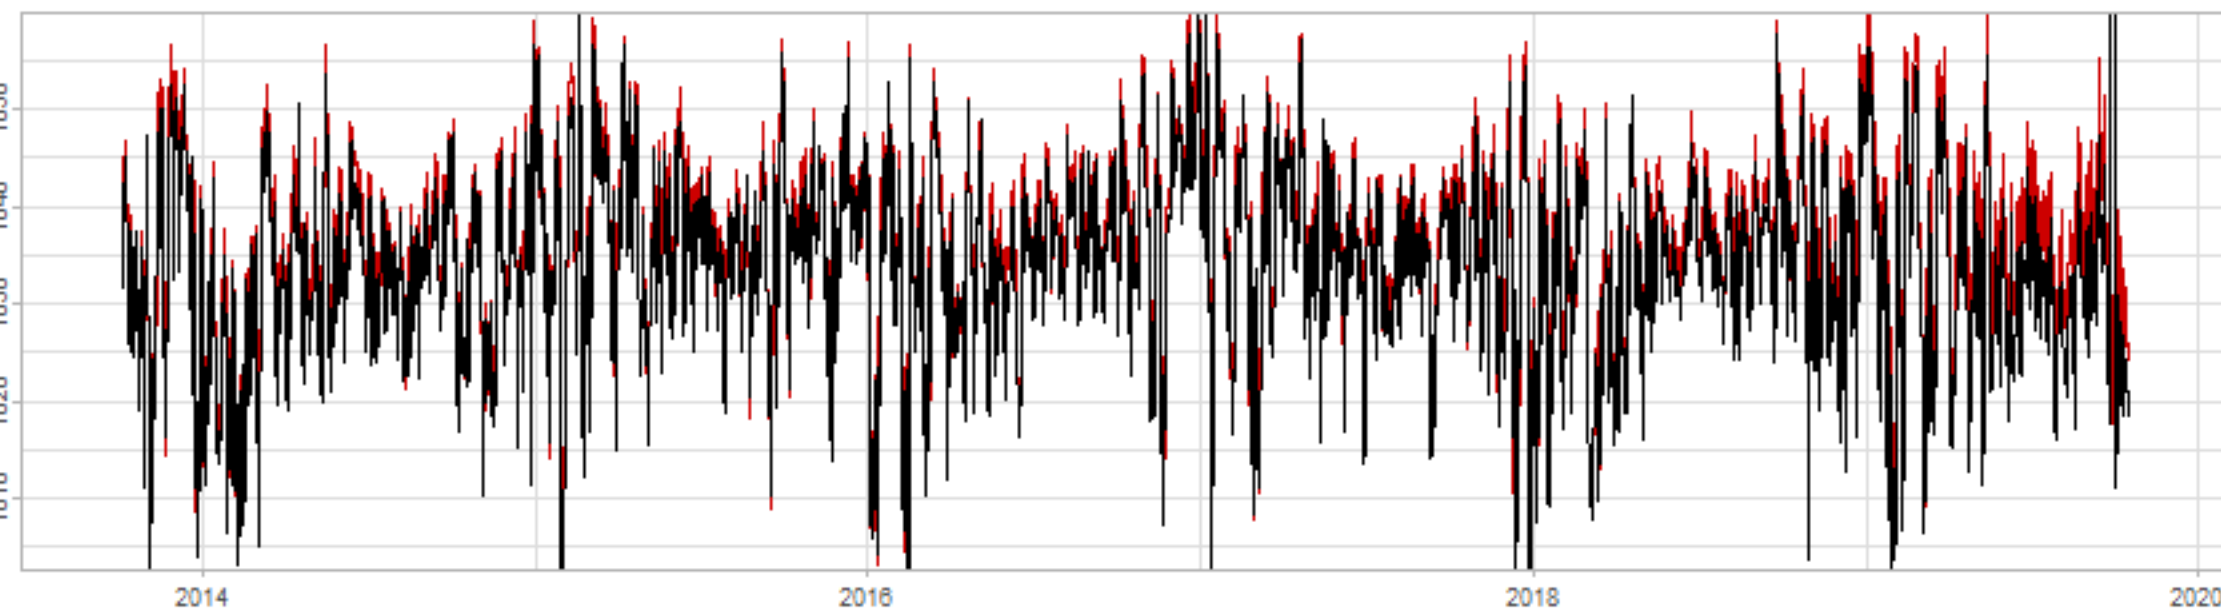

Drift p-value: 1.91e-03, rate: -3.19 cmH2O/year @2017-03-16 12:00:00

Drift p-value: 8.12e-01, rate: 103.00 cmH2O/year @2019-09-19

Drift p-value: 8.09e-01, rate: 1.77 cmH2O/year @2019-01-08 12:00:00

Drift p-value: 9.47e-01, rate: -93.94 cmH2O/year @2019-09-06 12:00:00

BAOL500X_B_0029B - v0.01

BAOL503X_B_009C1 - v0.01

BAOL517X_B_0055C - v0.01

BAOL518X_B_B2129 - v0.01

Drift p-value: 6.83e-01, rate: 0.48 cmH2O/year @2016-09-18 12:00:00

Drift p-value: $7.37e-02$, rate: -2062.73 cmH₂O/year @2020-02-03 12:00:00

Drift p-value: 7.29e-01, rate: 0.41 cmH2O/year @2016-08-30 12:00:00

Drift p-value: 6.50e-01, rate: 0.21 cmH2O/year @2016-09-23 12:00:00

Drift p-value: 7.98e-01, rate: 98.17 cmH2O/year @2019-11-01

BAOL547X_B_B2137 - v0.01