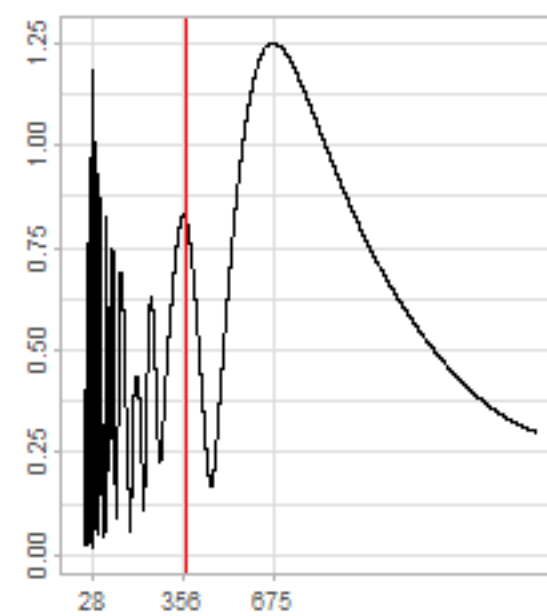

Drift p-value: 1.91e-03, rate: -3.19 cmH2O/year @2017-03-16 12:00:00

Drift p-value: 8.12e-01, rate: 103.00 cmH2O/year @2019-09-19

Drift p-value: 8.09e-01, rate: 1.77 cmH2O/year @2019-01-08 12:00:00

Drift p-value: 9.47e-01, rate: -93.94 cmH2O/year @2019-09-06 12:00:00

BAOL500X_B_0029B - v0.01

BAOL503X_B_009C1 - v0.01

BAOL517X_B_0055C - v0.01

BAOL518X_B_B2129 - v0.01

Drift p-value: 6.83e-01, rate: 0.48 cmH2O/year @2016-09-18 12:00:00

Drift p-value: $7.37e-02$, rate: -2062.73 cmH₂O/year @2020-02-03 12:00:00

Drift p-value: 7.29e-01, rate: 0.41 cmH2O/year @2016-08-30 12:00:00

Drift p-value: 6.50e-01, rate: 0.21 cmH2O/year @2016-09-23 12:00:00

Drift p-value: 7.98e-01, rate: 98.17 cmH2O/year @2019-11-01

BAOL547X_B_B2137 - v0.01

BAOL548X_B_0055B - v0.01

Drift p-value: 9.22e-01, rate: 0.67 cmH2O/year @2014-12-13

Drift p-value: 8.57e-01, rate: 164.61 cmH2O/year @2017-12-22 12:00:00

BAOL550X_B_B2136 - v0.01

BAOL551X_B_B2135 - v0.01