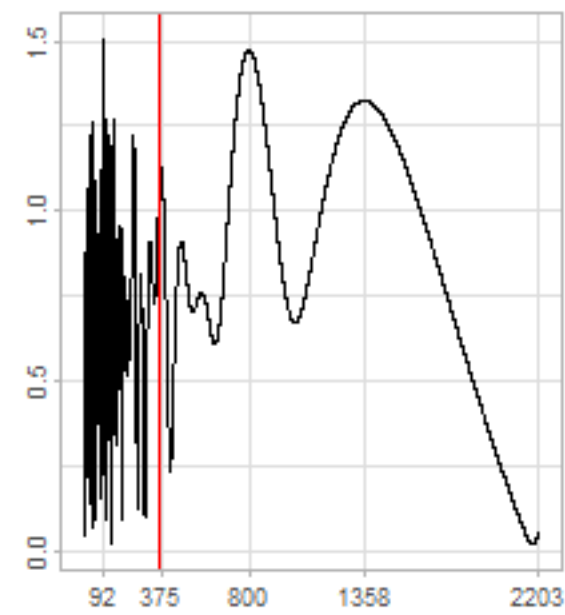

Drift p-value: 1.91e-03, rate: -3.19 cmH2O/year @2017-03-16 12:00:00

Drift p-value: 8.12e-01, rate: 103.00 cmH2O/year @2019-09-19

Drift p-value: 8.09e-01, rate: 1.77 cmH2O/year @2019-01-08 12:00:00

Drift p-value: 9.47e-01, rate: -93.94 cmH2O/year @2019-09-06 12:00:00

BAOL500X_B_0029B - v0.01

BAOL503X_B_009C1 - v0.01

BAOL517X_B_0055C - v0.01

BAOL518X_B_B2129 - v0.01

Drift p-value: 6.83e-01, rate: 0.48 cmH2O/year @2016-09-18 12:00:00

Drift p-value: $7.37e-02$, rate: -2062.73 cmH₂O/year @2020-02-03 12:00:00

Drift p-value: 7.29e-01, rate: 0.41 cmH2O/year @2016-08-30 12:00:00

Drift p-value: 6.50e-01, rate: 0.21 cmH2O/year @2016-09-23 12:00:00

Drift p-value: 7.98e-01, rate: 98.17 cmH2O/year @2019-11-01

BAOL547X_B_B2137 - v0.01

BAOL548X_B_0055B - v0.01

Drift p-value: 9.22e-01, rate: 0.67 cmH2O/year @2014-12-13

Drift p-value: 8.57e-01, rate: 164.61 cmH2O/year @2017-12-22 12:00:00

BAOL550X_B_B2136 - v0.01

BAOL551X_B_B2135 - v0.01