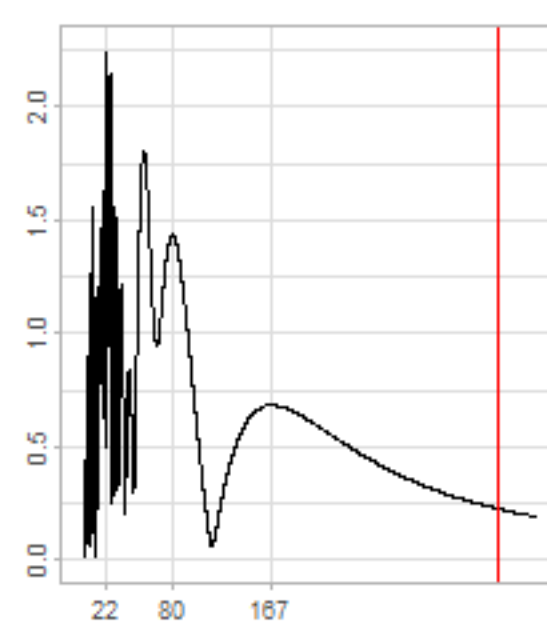

Drift p-value: 1.91e-03, rate: -3.19 cmH2O/year @2017-03-16 12:00:00

Drift p-value: 8.12e-01, rate: 103.00 cmH2O/year @2019-09-19

Drift p-value: 8.09e-01, rate: 1.77 cmH2O/year @2019-01-08 12:00:00

Drift p-value: 9.47e-01, rate: -93.94 cmH2O/year @2019-09-06 12:00:00

BAOL500X_B_0029B - v0.01

BAOL503X_B_009C1 - v0.01

BAOL517X_B_0055C - v0.01

BAOL518X_B_B2129 - v0.01

Drift p-value: 6.83e-01, rate: 0.48 cmH2O/year @2016-09-18 12:00:00

Drift p-value: $7.37e-02$, rate: -2062.73 cmH₂O/year @2020-02-03 12:00:00

Drift p-value: 7.29e-01, rate: 0.41 cmH2O/year @2016-08-30 12:00:00

Drift p-value: 6.50e-01, rate: 0.21 cmH2O/year @2016-09-23 12:00:00

Drift p-value: 7.98e-01, rate: 98.17 cmH2O/year @2019-11-01

BAOL547X_B_B2137 - v0.01

BAOL548X_B_0055B - v0.01

Drift p-value: 9.22e-01, rate: 0.67 cmH2O/year @2014-12-13

Drift p-value: 8.57e-01, rate: 164.61 cmH2O/year @2017-12-22 12:00:00

BAOL550X_B_B2136 - v0.01

BAOL551X_B_B2135 - v0.01