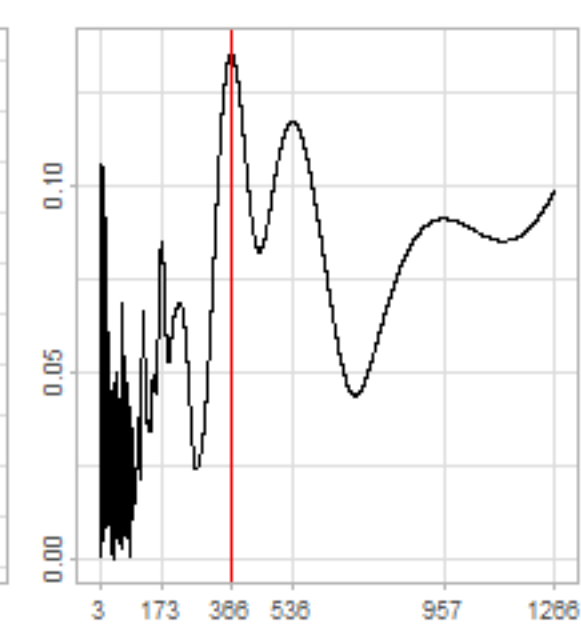

Drift p-value: 1.91e-03, rate: -3.19 cmH2O/year @2017-03-16 12:00:00

Drift p-value: 8.12e-01, rate: 103.00 cmH2O/year @2019-09-19

Drift p-value: 8.09e-01, rate: 1.77 cmH2O/year @2019-01-08 12:00:00

Drift p-value: 9.47e-01, rate: -93.94 cmH2O/year @2019-09-06 12:00:00

BAOL500X_B_0029B - v0.01

BAOL503X_B_009C1 - v0.01

BAOL517X_B_0055C - v0.01

BAOL518X_B_B2129 - v0.01

Drift p-value: 6.83e-01, rate: 0.48 cmH2O/year @2016-09-18 12:00:00

Drift p-value: $7.37e-02$, rate: -2062.73 cmH₂O/year @2020-02-03 12:00:00

Drift p-value: 7.29e-01, rate: 0.41 cmH2O/year @2016-08-30 12:00:00

Drift p-value: 6.50e-01, rate: 0.21 cmH2O/year @2016-09-23 12:00:00

Drift p-value: 7.98e-01, rate: 98.17 cmH2O/year @2019-11-01

BAOL547X_B_B2137 - v0.01

BAOL548X_B_0055B - v0.01

Drift p-value: 9.22e-01, rate: 0.67 cmH2O/year @2014-12-13

Drift p-value: 8.57e-01, rate: 164.61 cmH2O/year @2017-12-22 12:00:00

BAOL550X_B_B2136 - v0.01

BAOL551X_B_B2135 - v0.01