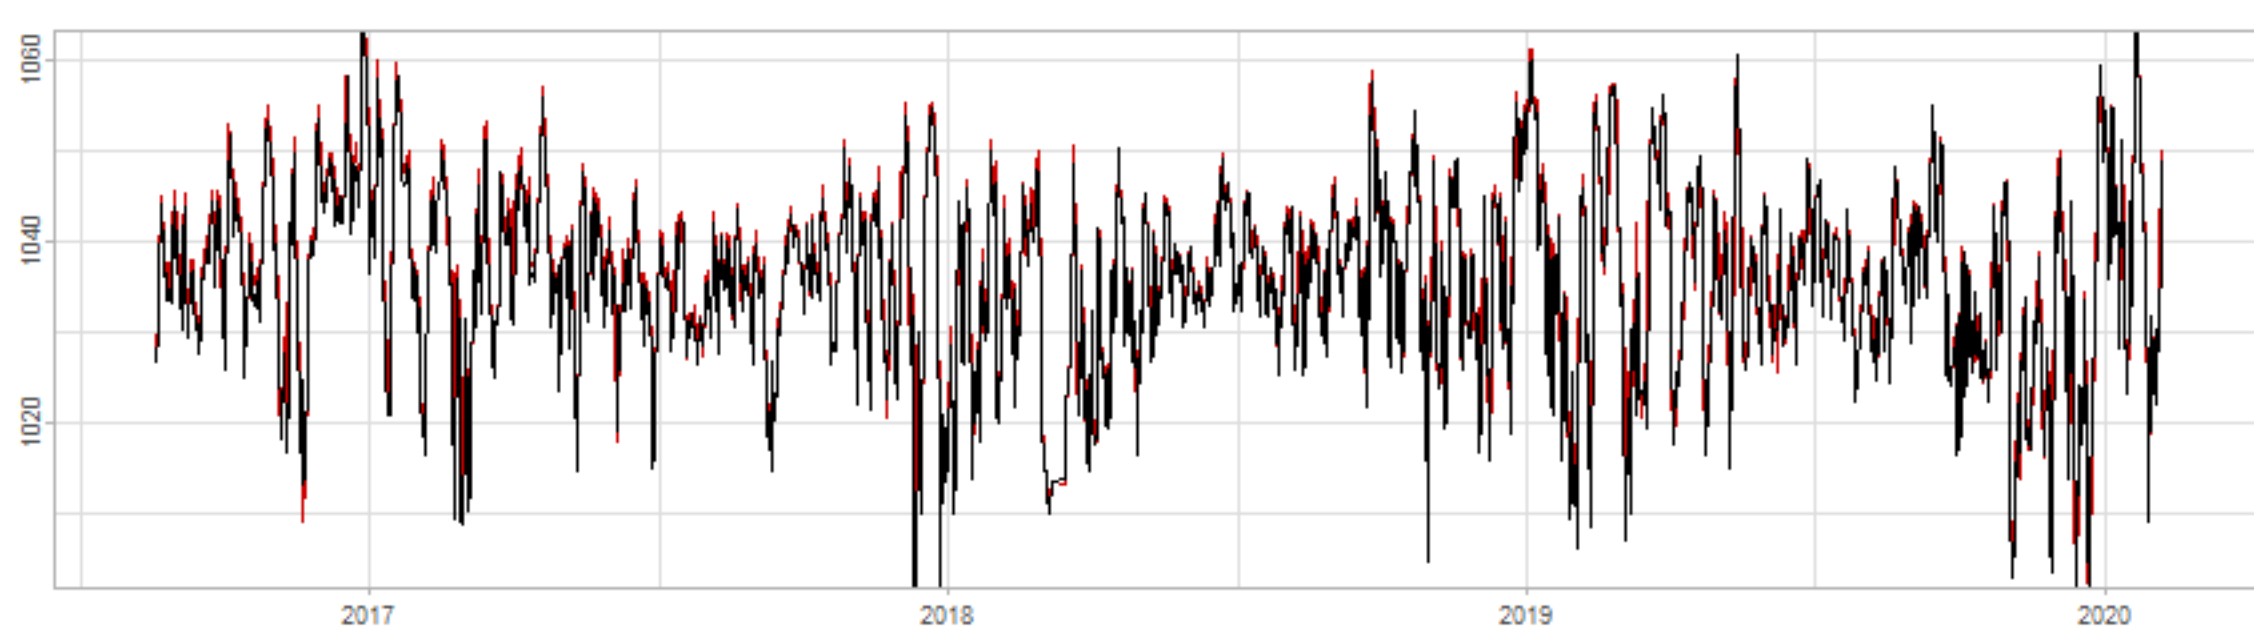

Drift p-value: 1.91e-03, rate: -3.19 cmH2O/year @2017-03-16 12:00:00

Drift p-value: 8.12e-01, rate: 103.00 cmH2O/year @2019-09-19

Drift p-value: 8.09e-01, rate: 1.77 cmH2O/year @2019-01-08 12:00:00

Drift p-value: 9.47e-01, rate: -93.94 cmH2O/year @2019-09-06 12:00:00

BAOL500X_B_0029B - v0.01

BAOL503X_B_009C1 - v0.01

BAOL517X_B_0055C - v0.01

BAOL518X_B_B2129 - v0.01

Drift p-value: 6.83e-01, rate: 0.48 cmH2O/year @2016-09-18 12:00:00

Drift p-value: $7.37e-02$, rate: -2062.73 cmH₂O/year @2020-02-03 12:00:00

Drift p-value: 7.29e-01, rate: 0.41 cmH2O/year @2016-08-30 12:00:00

Drift p-value: 6.50e-01, rate: 0.21 cmH2O/year @2016-09-23 12:00:00

Drift p-value: 7.98e-01, rate: 98.17 cmH2O/year @2019-11-01

BAOL547X_B_B2137 - v0.01