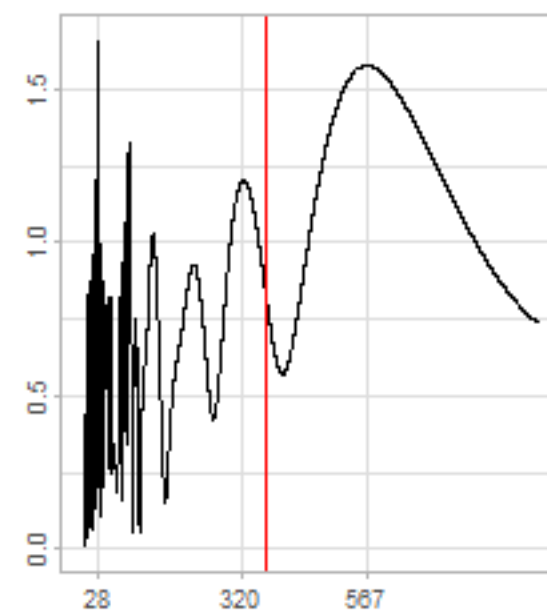

Drift p-value: 1.91e-03, rate: -3.19 cmH2O/year @2017-03-16 12:00:00

Drift p-value: 8.12e-01, rate: 103.00 cmH2O/year @2019-09-19

Drift p-value: 8.09e-01, rate: 1.77 cmH2O/year @2019-01-08 12:00:00

Drift p-value: 9.47e-01, rate: -93.94 cmH2O/year @2019-09-06 12:00:00

BAOL500X_B_0029B - v0.01

BAOL503X_B_009C1 - v0.01

BAOL517X_B_0055C - v0.01

BAOL518X_B_B2129 - v0.01

Drift p-value: 6.83e-01, rate: 0.48 cmH2O/year @2016-09-18 12:00:00

Drift p-value: $7.37e-02$, rate: -2062.73 cmH₂O/year @2020-02-03 12:00:00

Drift p-value: 7.29e-01, rate: 0.41 cmH2O/year @2016-08-30 12:00:00

Drift p-value: 6.50e-01, rate: 0.21 cmH2O/year @2016-09-23 12:00:00

Drift p-value: 7.98e-01, rate: 98.17 cmH2O/year @2019-11-01

BAOL547X_B_B2137 - v0.01

BAOL548X_B_0055B - v0.01

Drift p-value: 9.22e-01, rate: 0.67 cmH2O/year @2014-12-13

Drift p-value: 8.57e-01, rate: 164.61 cmH2O/year @2017-12-22 12:00:00

BAOL550X_B_B2136 - v0.01

BAOL551X_B_B2135 - v0.01