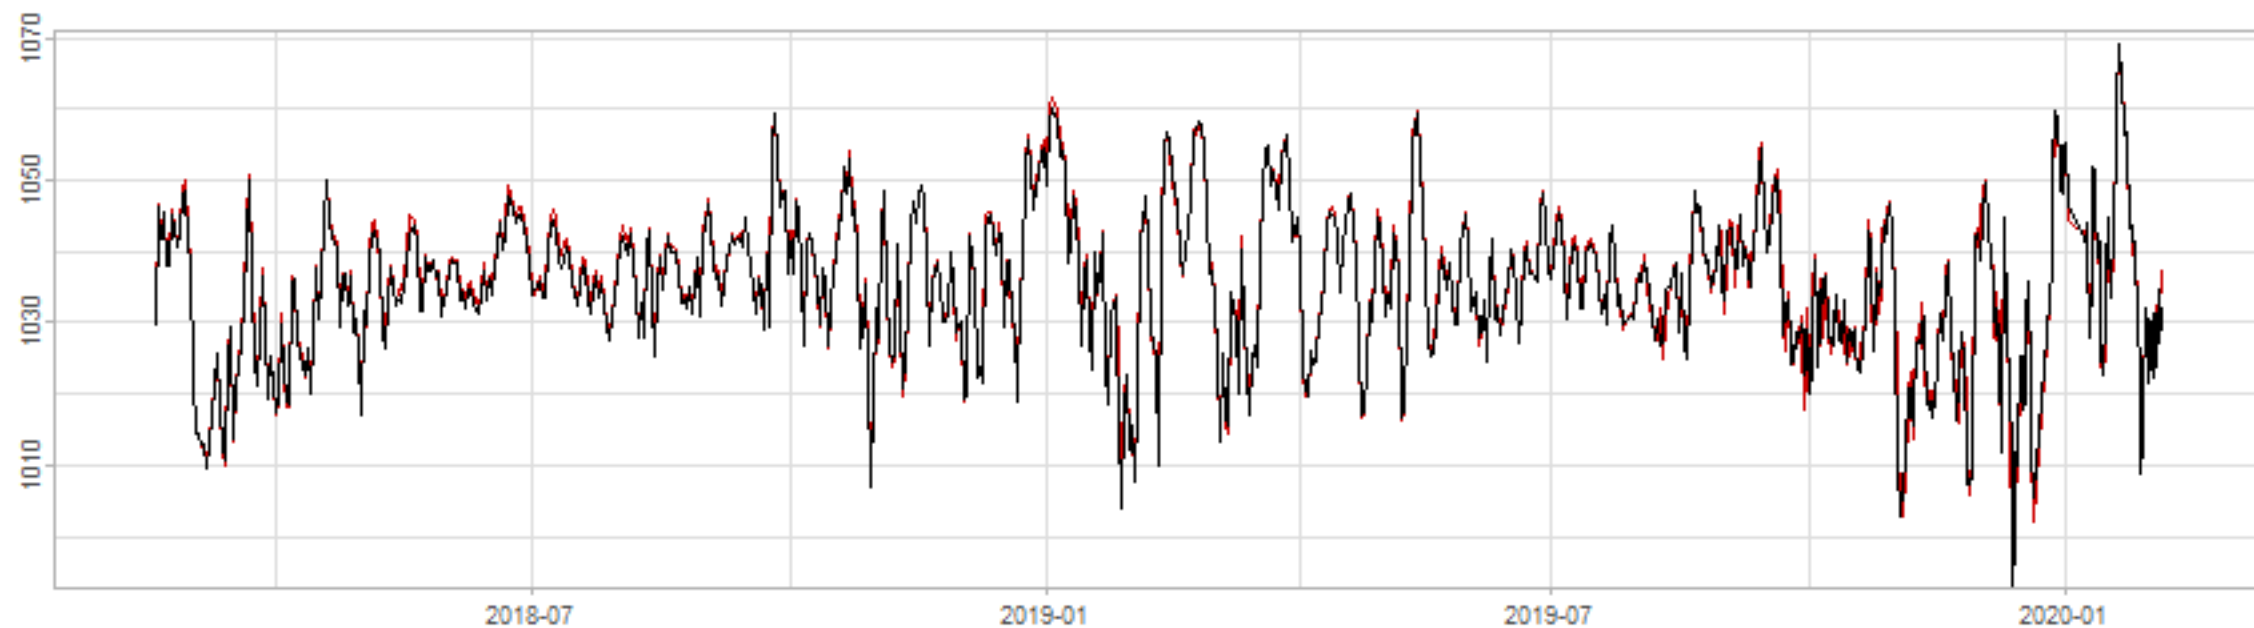

Drift p-value: 1.91e-03, rate: -3.19 cmH2O/year @2017-03-16 12:00:00

Drift p-value: 8.12e-01, rate: 103.00 cmH2O/year @2019-09-19

Drift p-value: 8.09e-01, rate: 1.77 cmH2O/year @2019-01-08 12:00:00

Drift p-value: 9.47e-01, rate: -93.94 cmH2O/year @2019-09-06 12:00:00

BAOL500X_B_0029B - v0.01

BAOL503X_B_009C1 - v0.01

BAOL517X_B_0055C - v0.01

BAOL518X_B_B2129 - v0.01

Drift p-value: 6.83e-01, rate: 0.48 cmH2O/year @2016-09-18 12:00:00

Drift p-value: $7.37e-02$, rate: -2062.73 cmH₂O/year @2020-02-03 12:00:00

Drift p-value: 7.29e-01, rate: 0.41 cmH2O/year @2016-08-30 12:00:00

Drift p-value: 6.50e-01, rate: 0.21 cmH2O/year @2016-09-23 12:00:00

Drift p-value: 7.98e-01, rate: 98.17 cmH2O/year @2019-11-01

BAOL547X_B_B2137 - v0.01

BAOL548X_B_0055B - v0.01

Drift p-value: 9.22e-01, rate: 0.67 cmH2O/year @2014-12-13

Drift p-value: 8.57e-01, rate: 164.61 cmH2O/year @2017-12-22 12:00:00

BAOL550X_B_B2136 - v0.01

BAOL551X_B_B2135 - v0.01