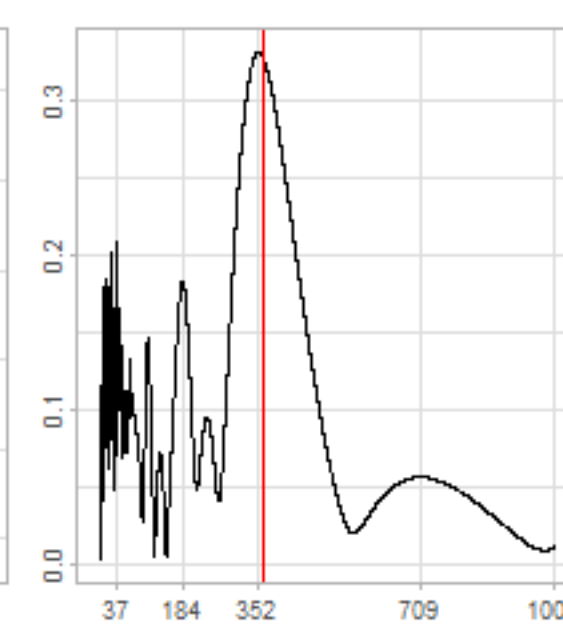

Drift p-value: 1.91e-03, rate: -3.19 cmH2O/year @2017-03-16 12:00:00

Drift p-value: 8.12e-01, rate: 103.00 cmH2O/year @2019-09-19

Drift p-value: 8.09e-01, rate: 1.77 cmH2O/year @2019-01-08 12:00:00

Drift p-value: 9.47e-01, rate: -93.94 cmH2O/year @2019-09-06 12:00:00

BAOL500X_B_0029B - v0.01

BAOL503X_B_009C1 - v0.01

BAOL517X_B_0055C - v0.01

BAOL518X_B_B2129 - v0.01

Drift p-value: 6.83e-01, rate: 0.48 cmH2O/year @2016-09-18 12:00:00

Drift p-value: $7.37e-02$, rate: -2062.73 cmH₂O/year @2020-02-03 12:00:00

Drift p-value: 7.29e-01, rate: 0.41 cmH2O/year @2016-08-30 12:00:00

Drift p-value: 6.50e-01, rate: 0.21 cmH2O/year @2016-09-23 12:00:00

Drift p-value: 7.98e-01, rate: 98.17 cmH2O/year @2019-11-01

BAOL547X_B_B2137 - v0.01

BAOL548X_B_0055B - v0.01

Drift p-value: 9.22e-01, rate: 0.67 cmH2O/year @2014-12-13

Drift p-value: 8.57e-01, rate: 164.61 cmH2O/year @2017-12-22 12:00:00

BAOL550X_B_B2136 - v0.01

BAOL551X_B_B2135 - v0.01