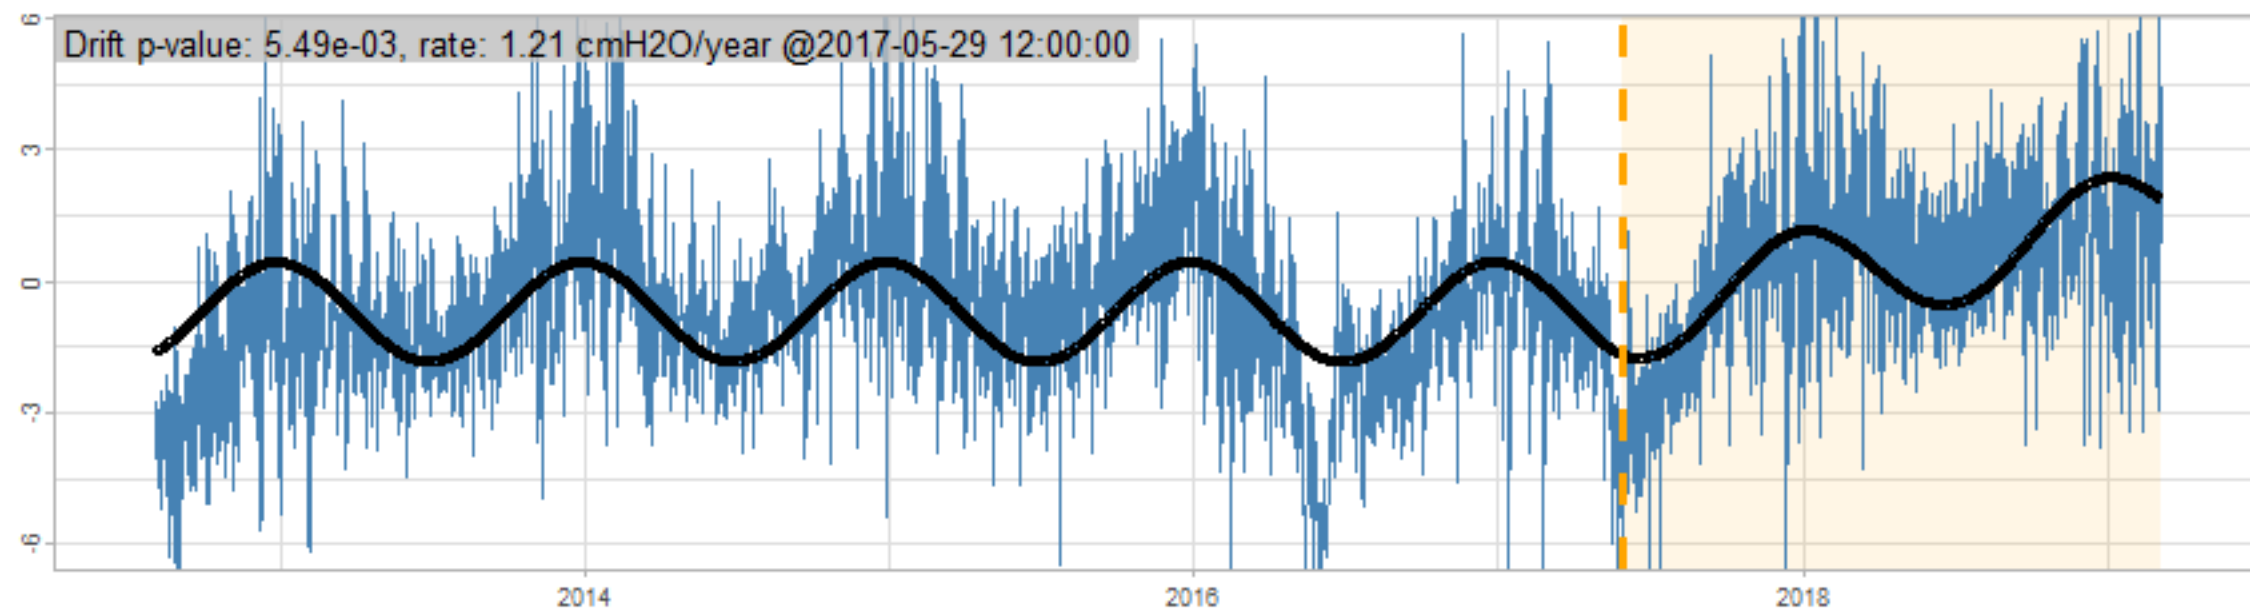

Drift p-value: 1.91e-03, rate: -3.19 cmH2O/year @2017-03-16 12:00:00

Drift p-value: 8.12e-01, rate: 103.00 cmH2O/year @2019-09-19

Drift p-value: 8.09e-01, rate: 1.77 cmH2O/year @2019-01-08 12:00:00

Drift p-value: 9.47e-01, rate: -93.94 cmH2O/year @2019-09-06 12:00:00

BAOL500X_B_0029B - v0.01

BAOL503X_B_009C1 - v0.01

BAOL517X_B_0055C - v0.01

BAOL518X_B_B2129 - v0.01

Drift p-value: 6.83e-01, rate: 0.48 cmH2O/year @2016-09-18 12:00:00

Drift p-value: $7.37e-02$, rate: -2062.73 cmH₂O/year @2020-02-03 12:00:00

Drift p-value: 7.29e-01, rate: 0.41 cmH2O/year @2016-08-30 12:00:00

Drift p-value: 6.50e-01, rate: 0.21 cmH2O/year @2016-09-23 12:00:00

Drift p-value: 7.98e-01, rate: 98.17 cmH2O/year @2019-11-01

BAOL547X_B_B2137 - v0.01

BAOL548X_B_0055B - v0.01

Drift p-value: 9.22e-01, rate: 0.67 cmH2O/year @2014-12-13

Drift p-value: 8.57e-01, rate: 164.61 cmH2O/year @2017-12-22 12:00:00

BAOL550X_B_B2136 - v0.01

BAOL551X_B_B2135 - v0.01