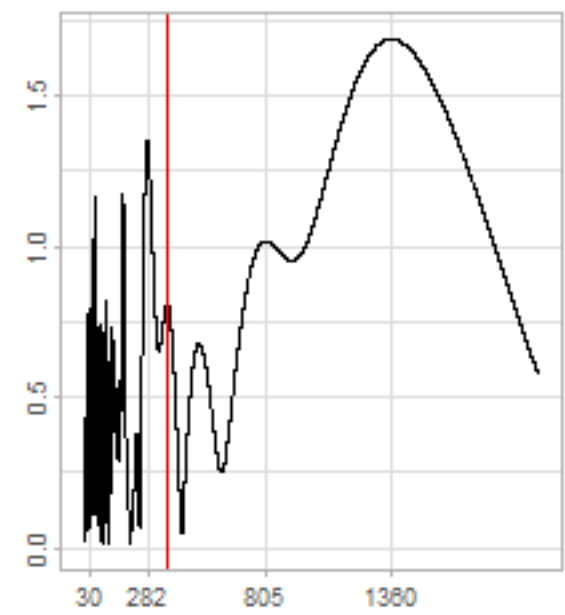

Drift p-value: 1.91e-03, rate: -3.19 cmH2O/year @2017-03-16 12:00:00

Drift p-value: 8.12e-01, rate: 103.00 cmH2O/year @2019-09-19

Drift p-value: 8.09e-01, rate: 1.77 cmH2O/year @2019-01-08 12:00:00

Drift p-value: 9.47e-01, rate: -93.94 cmH2O/year @2019-09-06 12:00:00

BAOL500X_B_0029B - v0.01

BAOL503X_B_009C1 - v0.01

BAOL517X_B_0055C - v0.01

BAOL518X_B_B2129 - v0.01

Drift p-value: 6.83e-01, rate: 0.48 cmH2O/year @2016-09-18 12:00:00

Drift p-value: $7.37e-02$, rate: -2062.73 cmH₂O/year @2020-02-03 12:00:00

Drift p-value: 7.29e-01, rate: 0.41 cmH2O/year @2016-08-30 12:00:00

Drift p-value: 6.50e-01, rate: 0.21 cmH2O/year @2016-09-23 12:00:00

Drift p-value: 7.98e-01, rate: 98.17 cmH2O/year @2019-11-01

BAOL547X_B_B2137 - v0.01