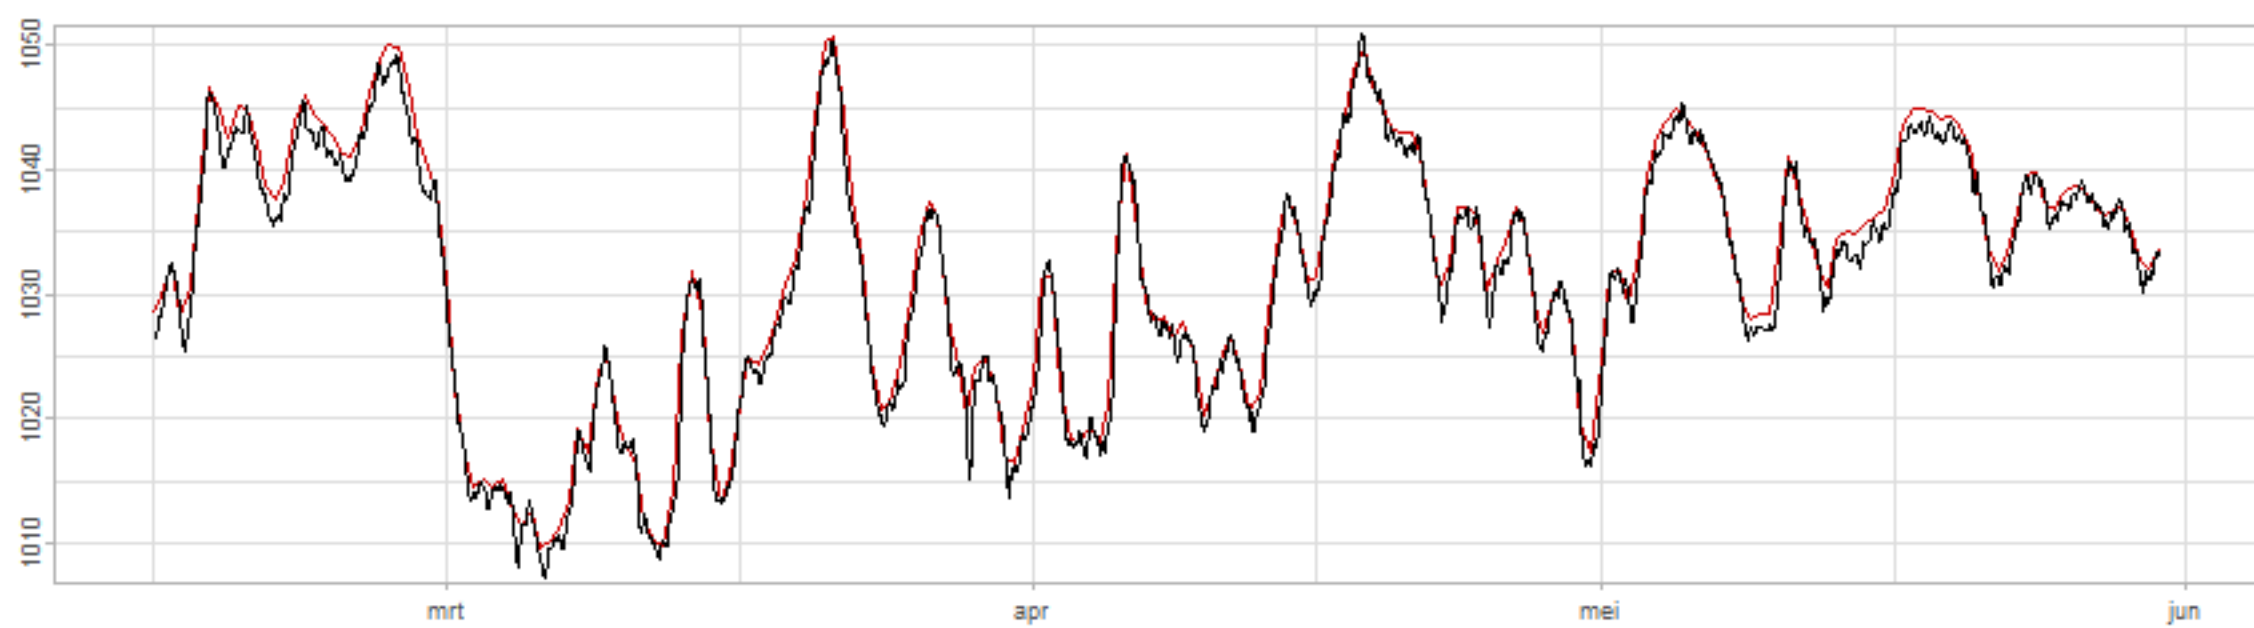

Drift p-value: 1.91e-03, rate: -3.19 cmH2O/year @2017-03-16 12:00:00

Drift p-value: 8.12e-01, rate: 103.00 cmH2O/year @2019-09-19

Drift p-value: 8.09e-01, rate: 1.77 cmH2O/year @2019-01-08 12:00:00

Drift p-value: 9.47e-01, rate: -93.94 cmH2O/year @2019-09-06 12:00:00

BAOL500X_B_0029B - v0.01

BAOL503X_B_009C1 - v0.01

BAOL517X_B_0055C - v0.01

BAOL518X_B_B2129 - v0.01

Drift p-value: 6.83e-01, rate: 0.48 cmH2O/year @2016-09-18 12:00:00

Drift p-value: $7.37e-02$, rate: -2062.73 cmH₂O/year @2020-02-03 12:00:00

Drift p-value: 7.29e-01, rate: 0.41 cmH2O/year @2016-08-30 12:00:00

Drift p-value: 6.50e-01, rate: 0.21 cmH2O/year @2016-09-23 12:00:00

Drift p-value: 7.98e-01, rate: 98.17 cmH2O/year @2019-11-01

BAOL547X_B_B2137 - v0.01

BAOL548X_B_0055B - v0.01

Drift p-value: 9.22e-01, rate: 0.67 cmH2O/year @2014-12-13

Drift p-value: 8.57e-01, rate: 164.61 cmH2O/year @2017-12-22 12:00:00

BAOL550X_B_B2136 - v0.01

BAOL551X_B_B2135 - v0.01