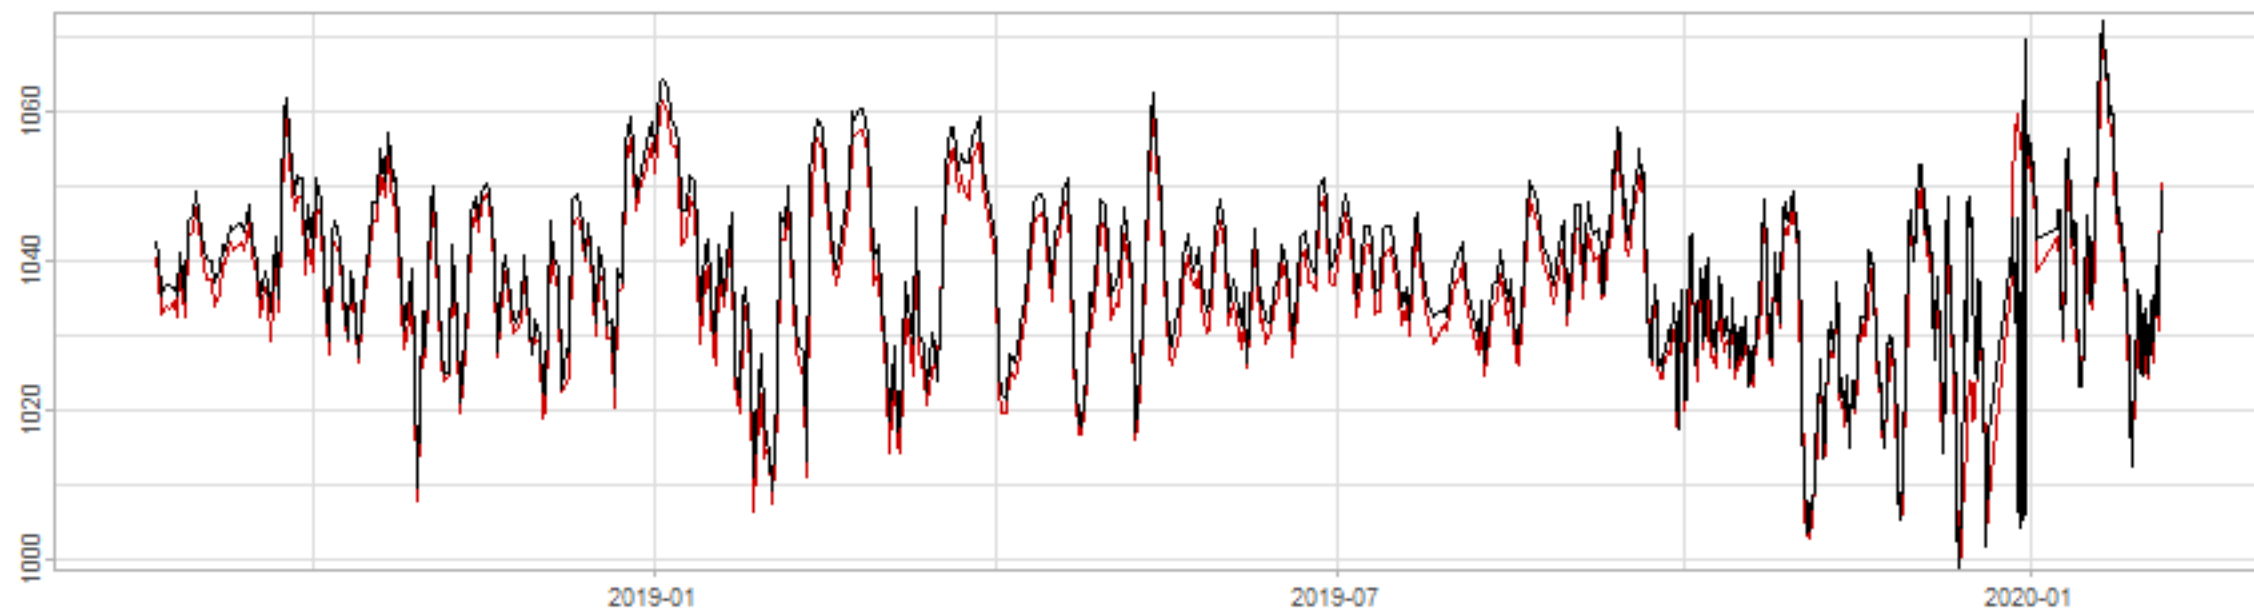

Drift p-value: 1.91e-03, rate: -3.19 cmH2O/year @2017-03-16 12:00:00

Drift p-value: 8.12e-01, rate: 103.00 cmH2O/year @2019-09-19

Drift p-value: 8.09e-01, rate: 1.77 cmH2O/year @2019-01-08 12:00:00

Drift p-value: 9.47e-01, rate: -93.94 cmH2O/year @2019-09-06 12:00:00

BAOL500X_B_0029B - v0.01

BAOL503X_B_009C1 - v0.01

BAOL517X_B_0055C - v0.01

BAOL518X_B_B2129 - v0.01

Drift p-value: 6.83e-01, rate: 0.48 cmH2O/year @2016-09-18 12:00:00

Drift p-value: $7.37e-02$, rate: -2062.73 cmH₂O/year @2020-02-03 12:00:00

Drift p-value: 7.29e-01, rate: 0.41 cmH2O/year @2016-08-30 12:00:00

Drift p-value: 6.50e-01, rate: 0.21 cmH2O/year @2016-09-23 12:00:00

Drift p-value: 7.98e-01, rate: 98.17 cmH2O/year @2019-11-01

BAOL547X_B_B2137 - v0.01

BAOL548X_B_0055B - v0.01

Drift p-value: 9.22e-01, rate: 0.67 cmH2O/year @2014-12-13

Drift p-value: 8.57e-01, rate: 164.61 cmH2O/year @2017-12-22 12:00:00

BAOL550X_B_B2136 - v0.01

BAOL551X_B_B2135 - v0.01