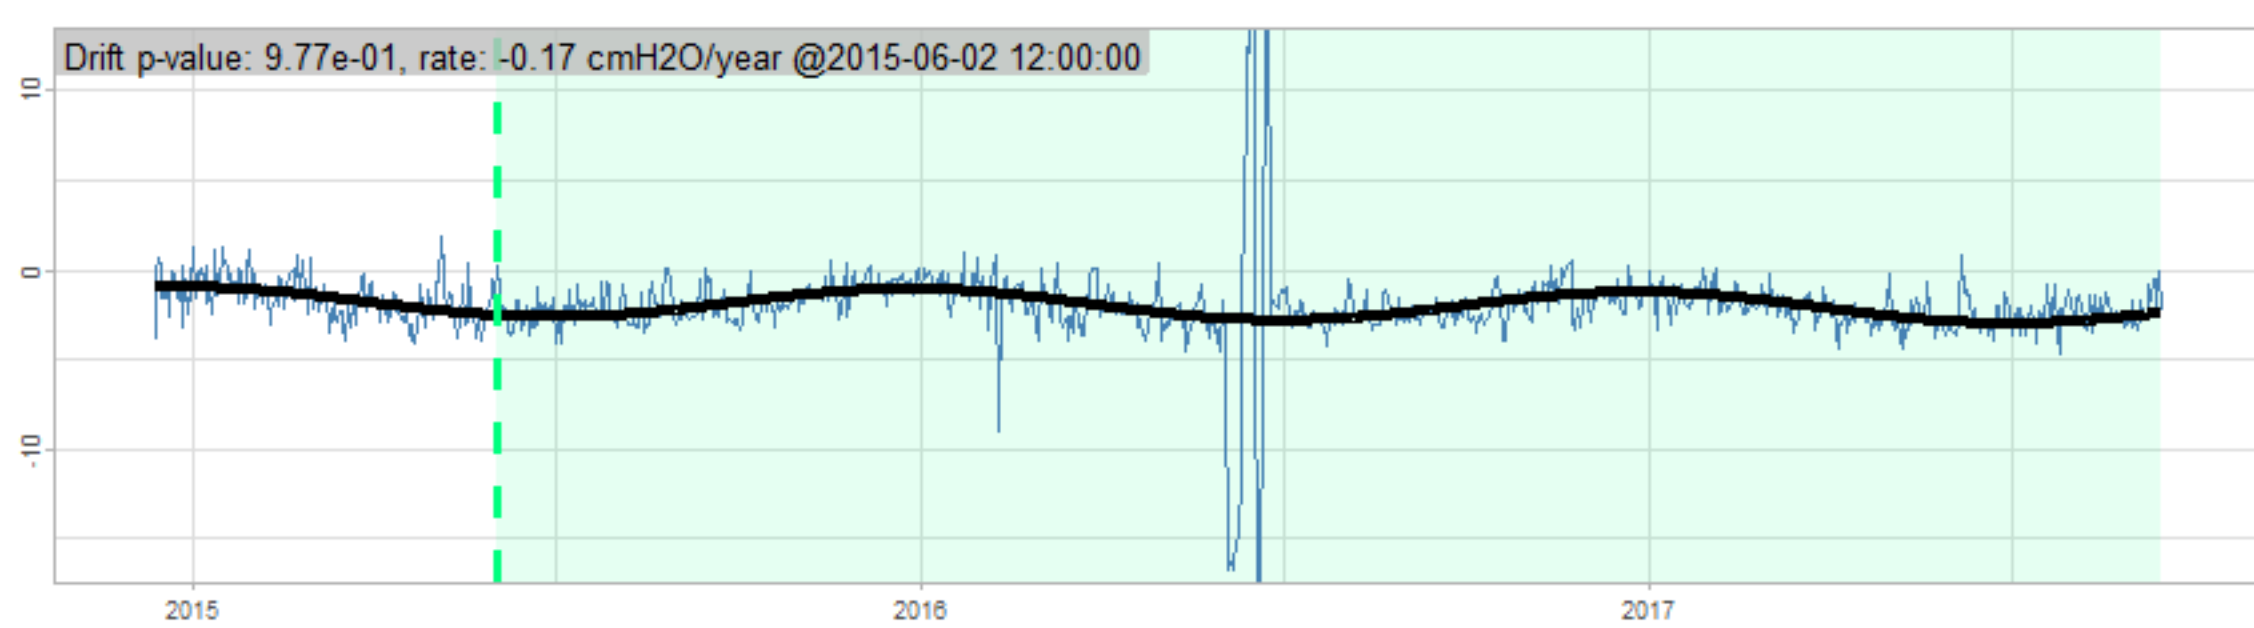

Drift p-value: 1.91e-03, rate: -3.19 cmH2O/year @2017-03-16 12:00:00

Drift p-value: 8.12e-01, rate: 103.00 cmH2O/year @2019-09-19

Drift p-value: 8.09e-01, rate: 1.77 cmH2O/year @2019-01-08 12:00:00

Drift p-value: 9.47e-01, rate: -93.94 cmH2O/year @2019-09-06 12:00:00

BAOL500X_B_0029B - v0.01

BAOL503X_B_009C1 - v0.01

BAOL517X_B_0055C - v0.01

BAOL518X_B_B2129 - v0.01

Drift p-value: 6.83e-01, rate: 0.48 cmH2O/year @2016-09-18 12:00:00

Drift p-value: $7.37e-02$, rate: -2062.73 cmH₂O/year @2020-02-03 12:00:00

Drift p-value: 7.29e-01, rate: 0.41 cmH2O/year @2016-08-30 12:00:00

Drift p-value: 6.50e-01, rate: 0.21 cmH2O/year @2016-09-23 12:00:00

Drift p-value: 7.98e-01, rate: 98.17 cmH2O/year @2019-11-01

BAOL547X_B_B2137 - v0.01

BAOL548X_B_0055B - v0.01

Drift p-value: 9.22e-01, rate: 0.67 cmH2O/year @2014-12-13

Drift p-value: 8.57e-01, rate: 164.61 cmH2O/year @2017-12-22 12:00:00

BAOL550X_B_B2136 - v0.01

BAOL551X_B_B2135 - v0.01