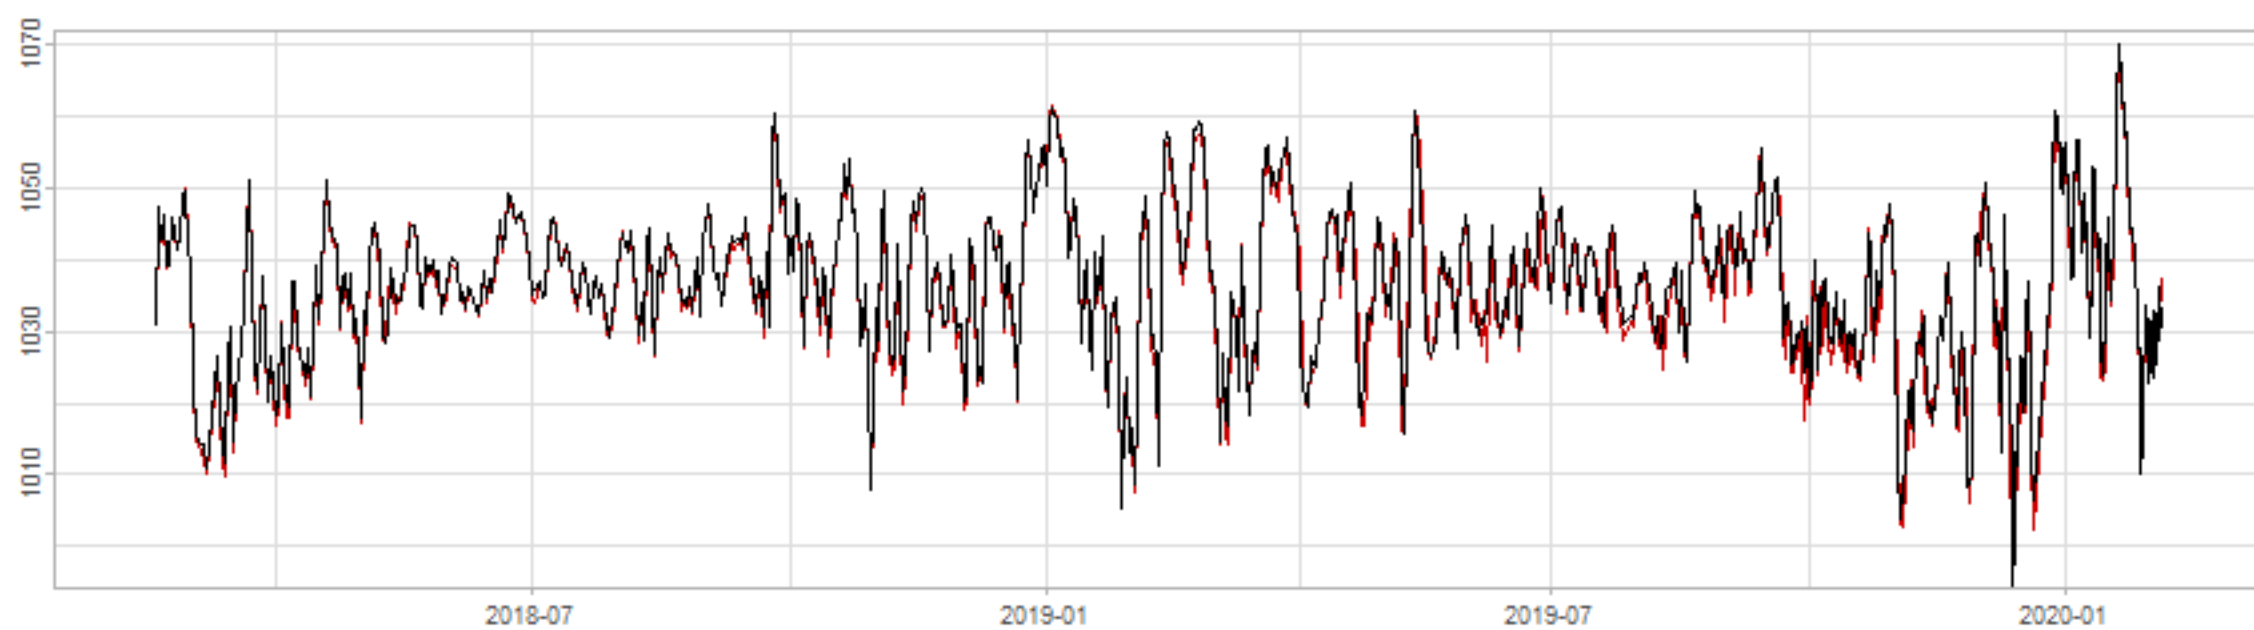

Drift p-value: 1.91e-03, rate: -3.19 cmH2O/year @2017-03-16 12:00:00

Drift p-value: 8.12e-01, rate: 103.00 cmH2O/year @2019-09-19

Drift p-value: 8.09e-01, rate: 1.77 cmH2O/year @2019-01-08 12:00:00

Drift p-value: 9.47e-01, rate: -93.94 cmH2O/year @2019-09-06 12:00:00

BAOL500X_B_0029B - v0.01

BAOL503X_B_009C1 - v0.01

BAOL517X_B_0055C - v0.01

BAOL518X_B_B2129 - v0.01

Drift p-value: 6.83e-01, rate: 0.48 cmH2O/year @2016-09-18 12:00:00

Drift p-value: $7.37e-02$, rate: -2062.73 cmH₂O/year @2020-02-03 12:00:00

Drift p-value: 7.29e-01, rate: 0.41 cmH2O/year @2016-08-30 12:00:00

Drift p-value: 6.50e-01, rate: 0.21 cmH2O/year @2016-09-23 12:00:00

Drift p-value: 7.98e-01, rate: 98.17 cmH2O/year @2019-11-01

BAOL547X_B_B2137 - v0.01