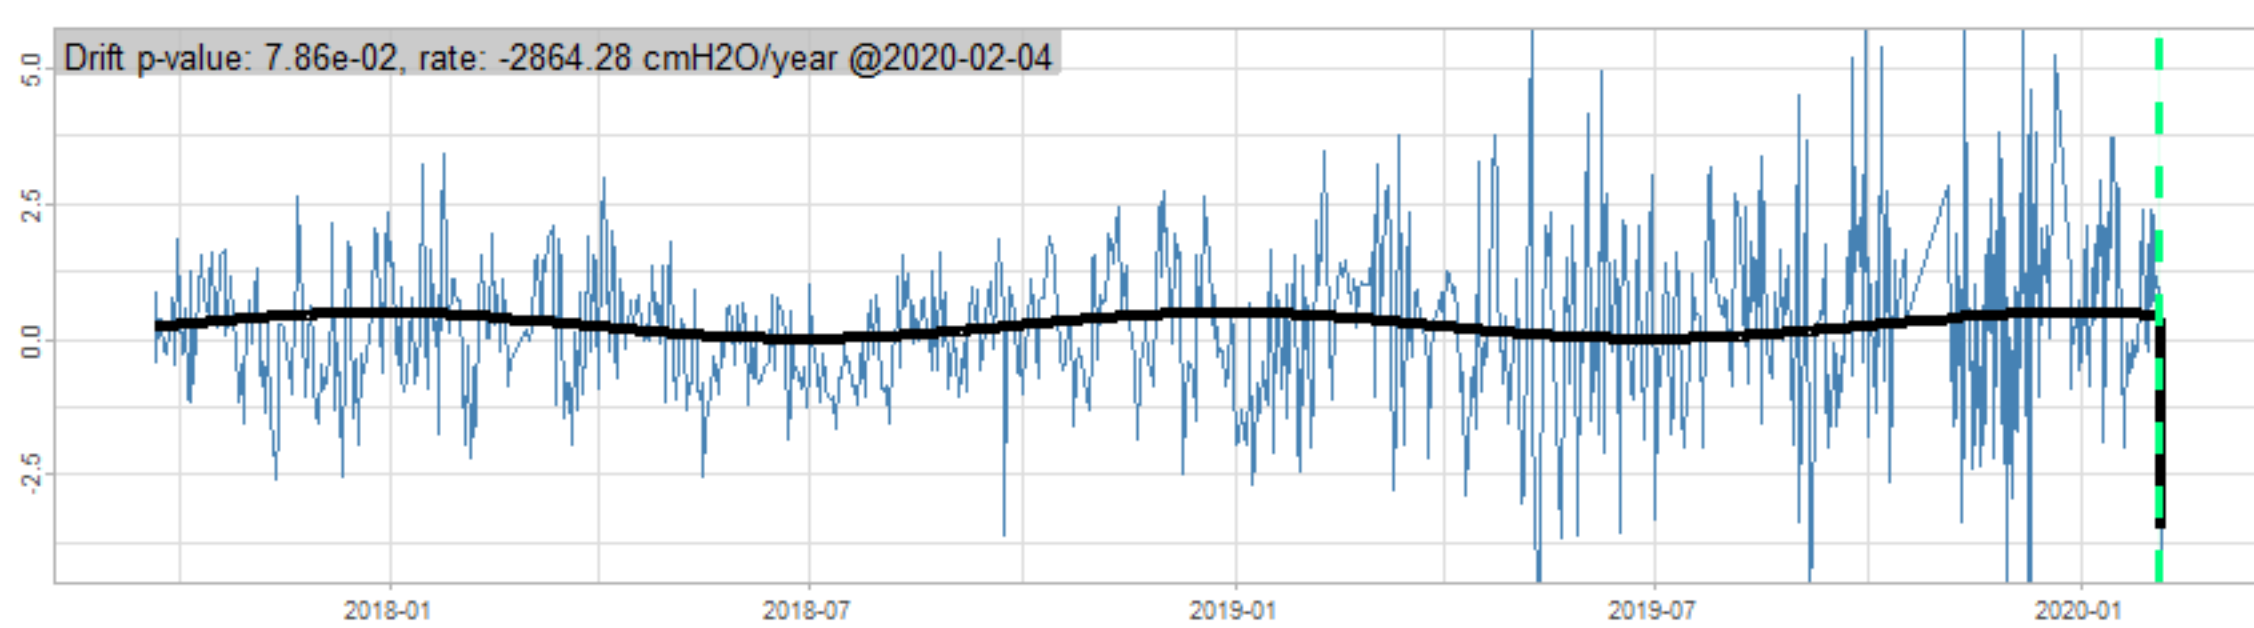

Drift p-value: 1.91e-03, rate: -3.19 cmH2O/year @2017-03-16 12:00:00

Drift p-value: 8.12e-01, rate: 103.00 cmH2O/year @2019-09-19

Drift p-value: 8.09e-01, rate: 1.77 cmH2O/year @2019-01-08 12:00:00

Drift p-value: 9.47e-01, rate: -93.94 cmH2O/year @2019-09-06 12:00:00

BAOL500X_B_0029B - v0.01

BAOL503X_B_009C1 - v0.01

BAOL517X_B_0055C - v0.01

BAOL518X_B_B2129 - v0.01

Drift p-value: 6.83e-01, rate: 0.48 cmH2O/year @2016-09-18 12:00:00

Drift p-value: $7.37e-02$, rate: -2062.73 cmH₂O/year @2020-02-03 12:00:00

Drift p-value: 7.29e-01, rate: 0.41 cmH2O/year @2016-08-30 12:00:00

Drift p-value: 6.50e-01, rate: 0.21 cmH2O/year @2016-09-23 12:00:00

Drift p-value: 7.98e-01, rate: 98.17 cmH2O/year @2019-11-01

BAOL547X_B_B2137 - v0.01

BAOL548X_B_0055B - v0.01

Drift p-value: 9.22e-01, rate: 0.67 cmH2O/year @2014-12-13

Drift p-value: 8.57e-01, rate: 164.61 cmH2O/year @2017-12-22 12:00:00

BAOL550X_B_B2136 - v0.01

BAOL551X_B_B2135 - v0.01