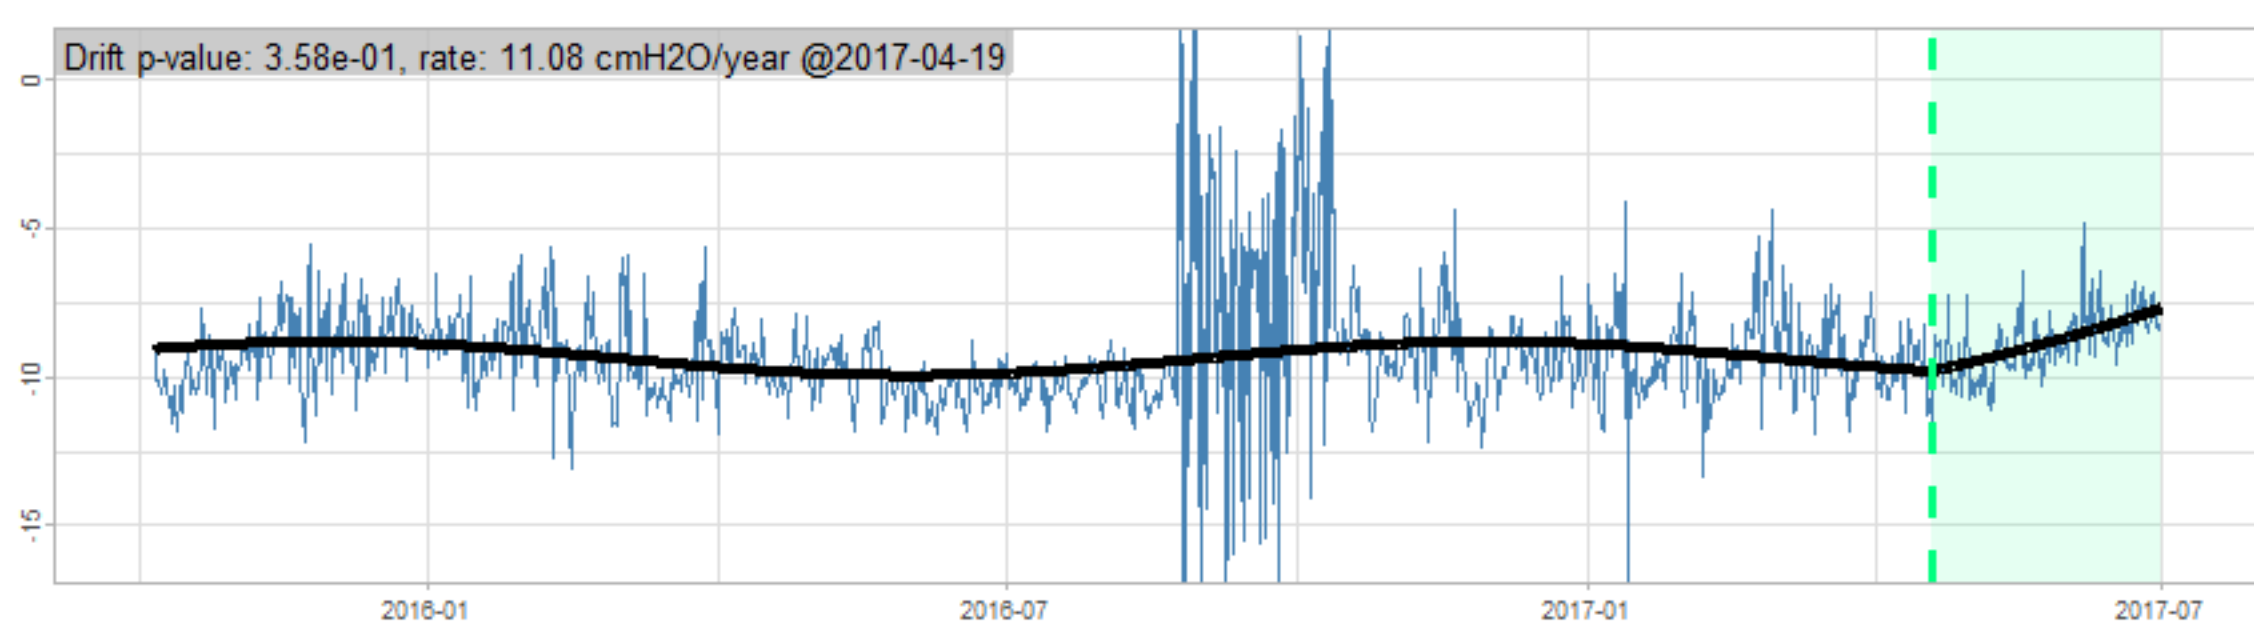

Drift p-value: 1.91e-03, rate: -3.19 cmH2O/year @2017-03-16 12:00:00

Drift p-value: 8.12e-01, rate: 103.00 cmH2O/year @2019-09-19

Drift p-value: 8.09e-01, rate: 1.77 cmH2O/year @2019-01-08 12:00:00

Drift p-value: 9.47e-01, rate: -93.94 cmH2O/year @2019-09-06 12:00:00

BAOL500X_B_0029B - v0.01

BAOL503X_B_009C1 - v0.01

BAOL517X_B_0055C - v0.01

BAOL518X_B_B2129 - v0.01

Drift p-value: 6.83e-01, rate: 0.48 cmH2O/year @2016-09-18 12:00:00

Drift p-value: $7.37e-02$, rate: -2062.73 cmH₂O/year @2020-02-03 12:00:00

Drift p-value: 7.29e-01, rate: 0.41 cmH2O/year @2016-08-30 12:00:00

Drift p-value: 6.50e-01, rate: 0.21 cmH2O/year @2016-09-23 12:00:00

Drift p-value: 7.98e-01, rate: 98.17 cmH2O/year @2019-11-01

BAOL547X_B_B2137 - v0.01

BAOL548X_B_0055B - v0.01

Drift p-value: 9.22e-01, rate: 0.67 cmH2O/year @2014-12-13

Drift p-value: 8.57e-01, rate: 164.61 cmH2O/year @2017-12-22 12:00:00

BAOL550X_B_B2136 - v0.01

BAOL551X_B_B2135 - v0.01