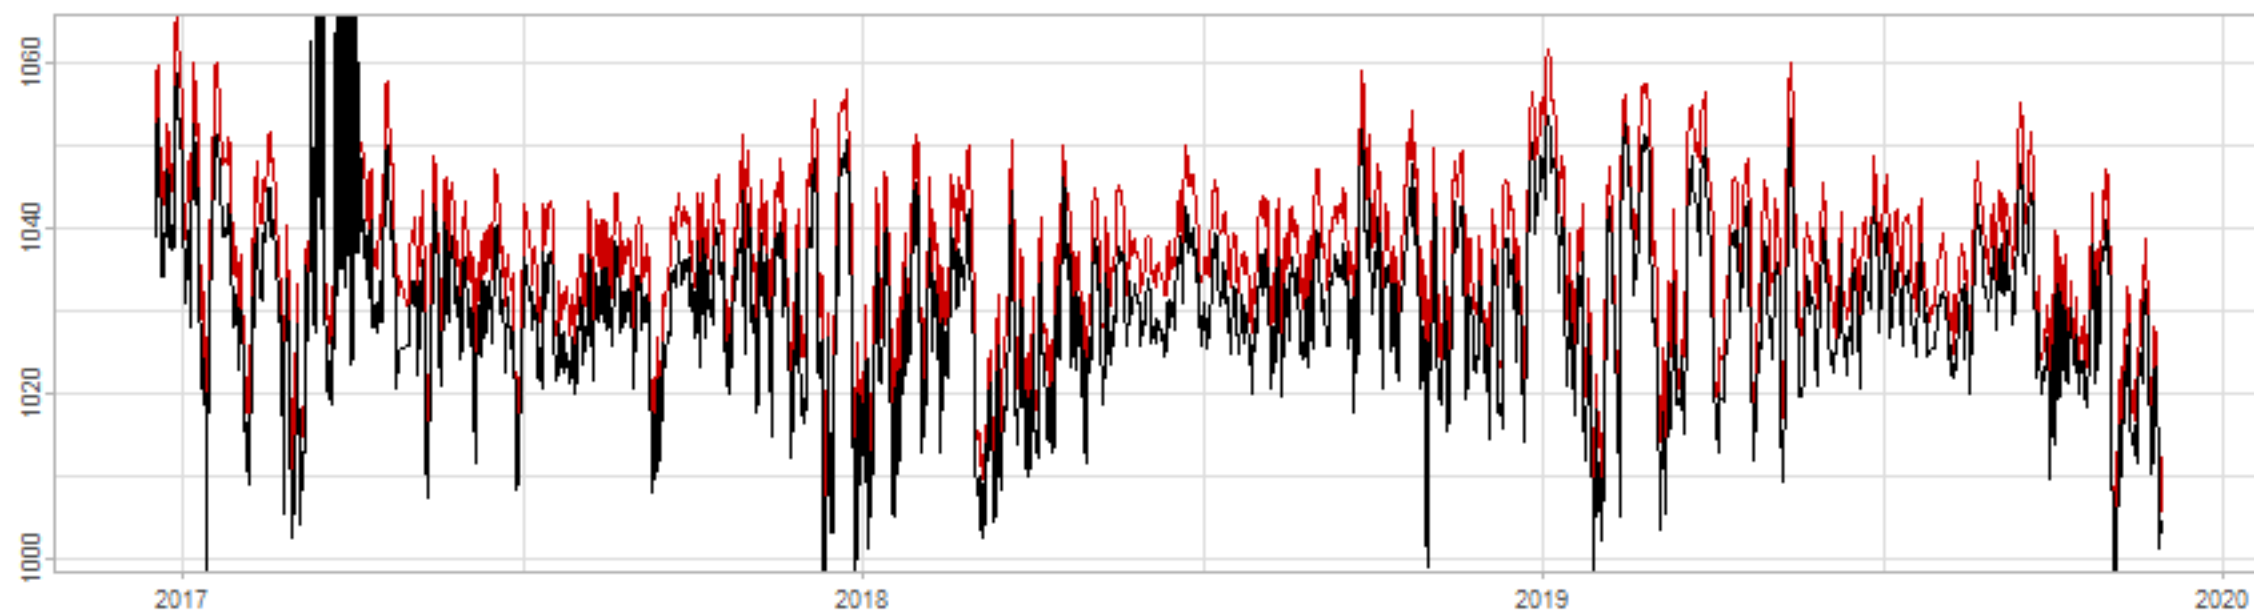

Drift p-value: 1.91e-03, rate: -3.19 cmH2O/year @2017-03-16 12:00:00

Drift p-value: 8.12e-01, rate: 103.00 cmH2O/year @2019-09-19

Drift p-value: 8.09e-01, rate: 1.77 cmH2O/year @2019-01-08 12:00:00

Drift p-value: 9.47e-01, rate: -93.94 cmH2O/year @2019-09-06 12:00:00

BAOL500X_B_0029B - v0.01

BAOL503X_B_009C1 - v0.01

BAOL517X_B_0055C - v0.01

BAOL518X_B_B2129 - v0.01

Drift p-value: 6.83e-01, rate: 0.48 cmH2O/year @2016-09-18 12:00:00

Drift p-value: $7.37e-02$, rate: -2062.73 cmH₂O/year @2020-02-03 12:00:00

Drift p-value: 7.29e-01, rate: 0.41 cmH2O/year @2016-08-30 12:00:00

Drift p-value: 6.50e-01, rate: 0.21 cmH2O/year @2016-09-23 12:00:00

Drift p-value: 7.98e-01, rate: 98.17 cmH2O/year @2019-11-01

BAOL547X_B_B2137 - v0.01

BAOL548X_B_0055B - v0.01

Drift p-value: 9.22e-01, rate: 0.67 cmH2O/year @2014-12-13

Drift p-value: 8.57e-01, rate: 164.61 cmH2O/year @2017-12-22 12:00:00

BAOL550X_B_B2136 - v0.01

BAOL551X_B_B2135 - v0.01