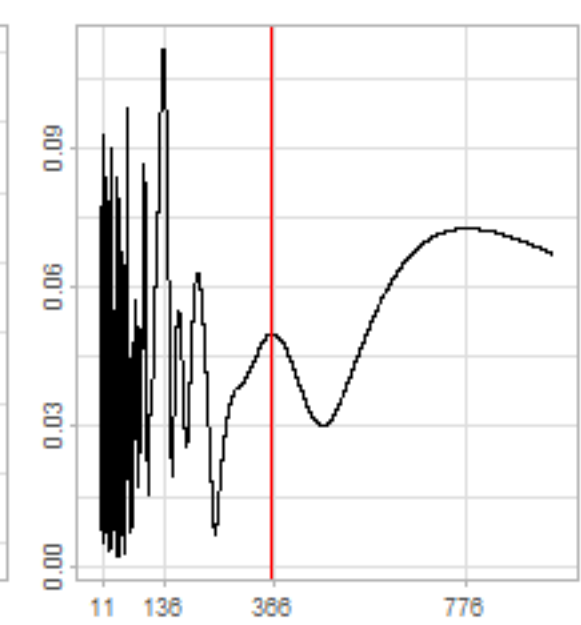

Drift p-value: 1.91e-03, rate: -3.19 cmH2O/year @2017-03-16 12:00:00

Drift p-value: 8.12e-01, rate: 103.00 cmH2O/year @2019-09-19

Drift p-value: 8.09e-01, rate: 1.77 cmH2O/year @2019-01-08 12:00:00

Drift p-value: 9.47e-01, rate: -93.94 cmH2O/year @2019-09-06 12:00:00

BAOL500X_B_0029B - v0.01

BAOL503X_B_009C1 - v0.01

BAOL517X_B_0055C - v0.01

BAOL518X_B_B2129 - v0.01

Drift p-value: 6.83e-01, rate: 0.48 cmH2O/year @2016-09-18 12:00:00

Drift p-value: $7.37e-02$, rate: -2062.73 cmH₂O/year @2020-02-03 12:00:00

Drift p-value: 7.29e-01, rate: 0.41 cmH2O/year @2016-08-30 12:00:00

Drift p-value: 6.50e-01, rate: 0.21 cmH2O/year @2016-09-23 12:00:00

Drift p-value: 7.98e-01, rate: 98.17 cmH2O/year @2019-11-01

BAOL547X_B_B2137 - v0.01

BAOL548X_B_0055B - v0.01

Drift p-value: 9.22e-01, rate: 0.67 cmH2O/year @2014-12-13

Drift p-value: 8.57e-01, rate: 164.61 cmH2O/year @2017-12-22 12:00:00

BAOL550X_B_B2136 - v0.01

BAOL551X_B_B2135 - v0.01