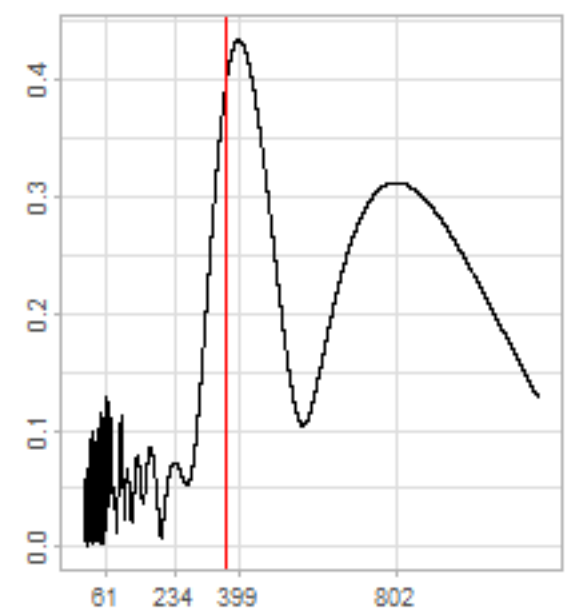

Drift p-value: 1.91e-03, rate: -3.19 cmH2O/year @2017-03-16 12:00:00

Drift p-value: 8.12e-01, rate: 103.00 cmH2O/year @2019-09-19

Drift p-value: 8.09e-01, rate: 1.77 cmH2O/year @2019-01-08 12:00:00

Drift p-value: 9.47e-01, rate: -93.94 cmH2O/year @2019-09-06 12:00:00

BAOL500X_B_0029B - v0.01

BAOL503X_B_009C1 - v0.01

BAOL517X_B_0055C - v0.01

BAOL518X_B_B2129 - v0.01

Drift p-value: 6.83e-01, rate: 0.48 cmH2O/year @2016-09-18 12:00:00

Drift p-value: $7.37e-02$, rate: -2062.73 cmH₂O/year @2020-02-03 12:00:00

Drift p-value: 7.29e-01, rate: 0.41 cmH2O/year @2016-08-30 12:00:00

Drift p-value: 6.50e-01, rate: 0.21 cmH2O/year @2016-09-23 12:00:00

Drift p-value: 7.98e-01, rate: 98.17 cmH2O/year @2019-11-01

BAOL547X_B_B2137 - v0.01