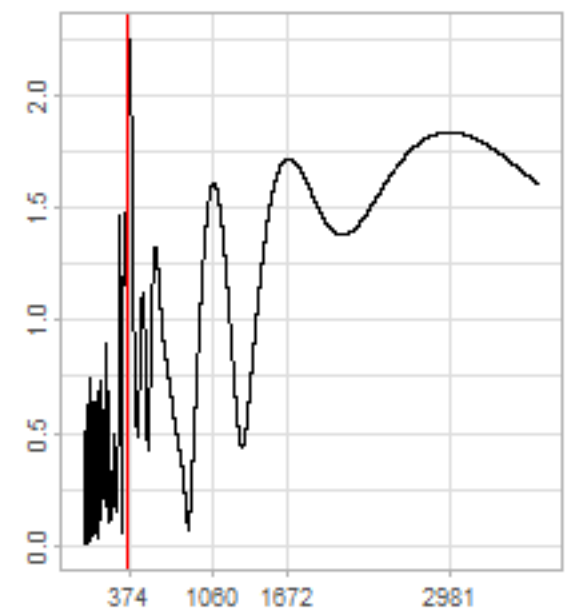

Drift p-value: 1.91e-03, rate: -3.19 cmH2O/year @2017-03-16 12:00:00

Drift p-value: 8.12e-01, rate: 103.00 cmH2O/year @2019-09-19

Drift p-value: 8.09e-01, rate: 1.77 cmH2O/year @2019-01-08 12:00:00

Drift p-value: 9.47e-01, rate: -93.94 cmH2O/year @2019-09-06 12:00:00

BAOL500X_B_0029B - v0.01

BAOL503X_B_009C1 - v0.01

BAOL517X_B_0055C - v0.01

BAOL518X_B_B2129 - v0.01

Drift p-value: 6.83e-01, rate: 0.48 cmH2O/year @2016-09-18 12:00:00

Drift p-value: $7.37e-02$, rate: -2062.73 cmH₂O/year @2020-02-03 12:00:00

Drift p-value: 7.29e-01, rate: 0.41 cmH2O/year @2016-08-30 12:00:00

Drift p-value: 6.50e-01, rate: 0.21 cmH2O/year @2016-09-23 12:00:00

Drift p-value: 7.98e-01, rate: 98.17 cmH2O/year @2019-11-01

BAOL547X_B_B2137 - v0.01

BAOL548X_B_0055B - v0.01

Drift p-value: 9.22e-01, rate: 0.67 cmH2O/year @2014-12-13

Drift p-value: 8.57e-01, rate: 164.61 cmH2O/year @2017-12-22 12:00:00

BAOL550X_B_B2136 - v0.01

BAOL551X_B_B2135 - v0.01