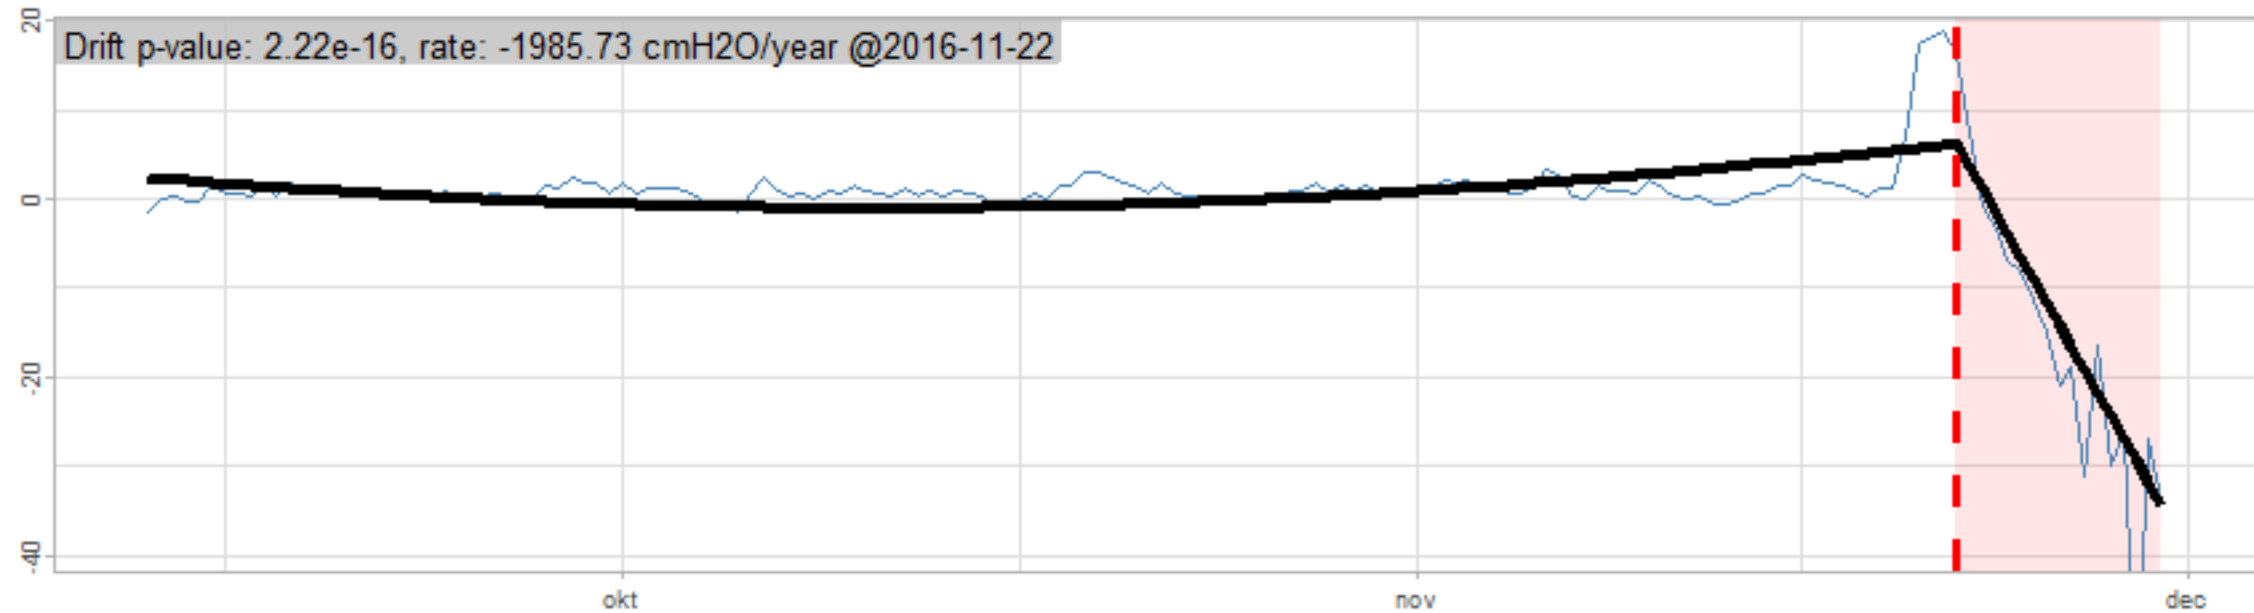

Drift p-value: 1.91e-03, rate: -3.19 cmH2O/year @2017-03-16 12:00:00

Drift p-value: 8.12e-01, rate: 103.00 cmH2O/year @2019-09-19

Drift p-value: 8.09e-01, rate: 1.77 cmH2O/year @2019-01-08 12:00:00

Drift p-value: 9.47e-01, rate: -93.94 cmH2O/year @2019-09-06 12:00:00

BAOL500X_B_0029B - v0.01

BAOL503X_B_009C1 - v0.01

BAOL517X_B_0055C - v0.01

BAOL518X_B_B2129 - v0.01

Drift p-value: 6.83e-01, rate: 0.48 cmH2O/year @2016-09-18 12:00:00

Drift p-value: $7.37e-02$, rate: -2062.73 cmH₂O/year @2020-02-03 12:00:00

Drift p-value: 7.29e-01, rate: 0.41 cmH2O/year @2016-08-30 12:00:00

Drift p-value: 6.50e-01, rate: 0.21 cmH2O/year @2016-09-23 12:00:00

Drift p-value: 7.98e-01, rate: 98.17 cmH2O/year @2019-11-01

BAOL547X_B_B2137 - v0.01

BAOL548X_B_0055B - v0.01

Drift p-value: 9.22e-01, rate: 0.67 cmH2O/year @2014-12-13

Drift p-value: 8.57e-01, rate: 164.61 cmH2O/year @2017-12-22 12:00:00

BAOL550X_B_B2136 - v0.01

BAOL551X_B_B2135 - v0.01