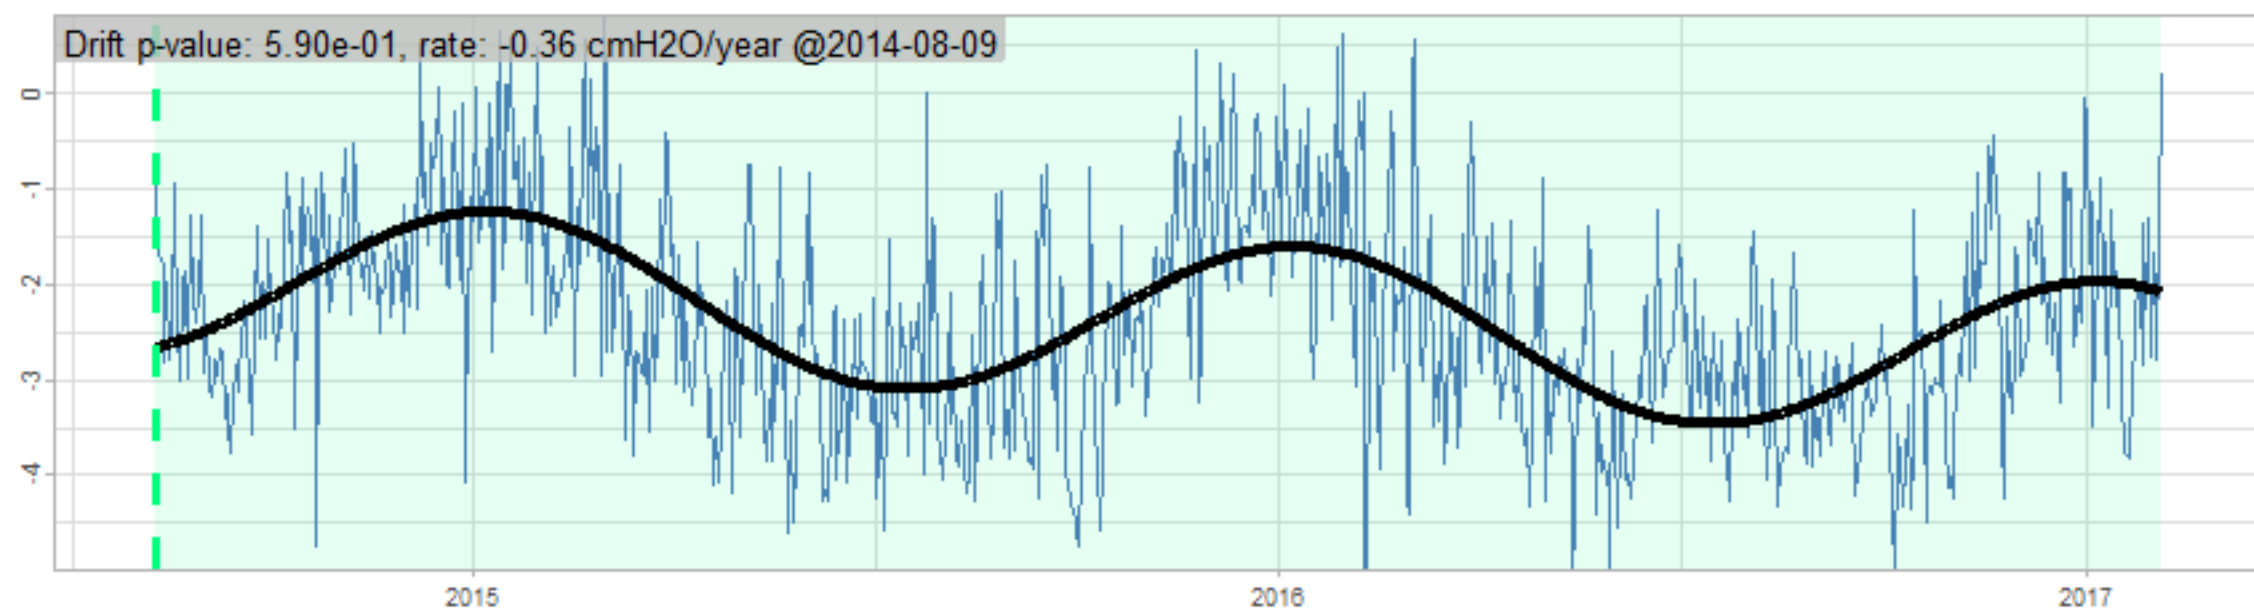

Drift p-value: 1.91e-03, rate: -3.19 cmH2O/year @2017-03-16 12:00:00

Drift p-value: 8.12e-01, rate: 103.00 cmH2O/year @2019-09-19

Drift p-value: 8.09e-01, rate: 1.77 cmH2O/year @2019-01-08 12:00:00

Drift p-value: 9.47e-01, rate: -93.94 cmH2O/year @2019-09-06 12:00:00

BAOL500X_B_0029B - v0.01

BAOL503X_B_009C1 - v0.01

BAOL517X_B_0055C - v0.01

BAOL518X_B_B2129 - v0.01

Drift p-value: 6.83e-01, rate: 0.48 cmH2O/year @2016-09-18 12:00:00

Drift p-value: $7.37e-02$, rate: -2062.73 cmH₂O/year @2020-02-03 12:00:00

Drift p-value: 7.29e-01, rate: 0.41 cmH2O/year @2016-08-30 12:00:00

Drift p-value: 6.50e-01, rate: 0.21 cmH2O/year @2016-09-23 12:00:00

Drift p-value: 7.98e-01, rate: 98.17 cmH2O/year @2019-11-01

BAOL547X_B_B2137 - v0.01

BAOL548X_B_0055B - v0.01

Drift p-value: 9.22e-01, rate: 0.67 cmH2O/year @2014-12-13

Drift p-value: 8.57e-01, rate: 164.61 cmH2O/year @2017-12-22 12:00:00

BAOL550X_B_B2136 - v0.01

BAOL551X_B_B2135 - v0.01