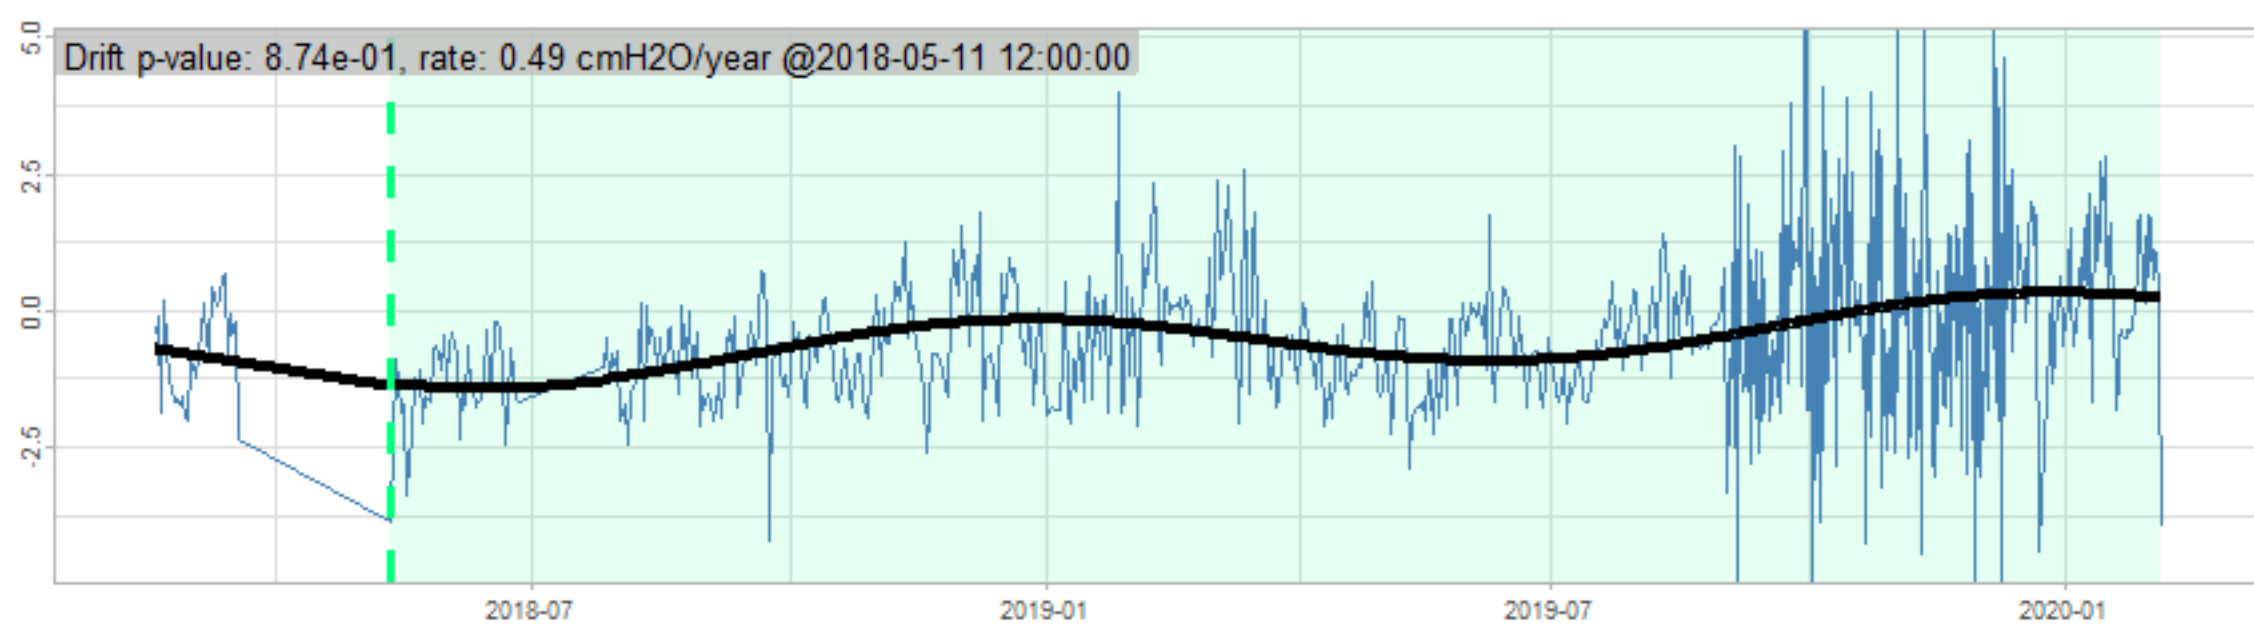

Drift p-value: 1.91e-03, rate: -3.19 cmH2O/year @2017-03-16 12:00:00

Drift p-value: 8.12e-01, rate: 103.00 cmH2O/year @2019-09-19

Drift p-value: 8.09e-01, rate: 1.77 cmH2O/year @2019-01-08 12:00:00

Drift p-value: 9.47e-01, rate: -93.94 cmH2O/year @2019-09-06 12:00:00

BAOL500X_B_0029B - v0.01

BAOL503X_B_009C1 - v0.01

BAOL517X_B_0055C - v0.01

BAOL518X_B_B2129 - v0.01

Drift p-value: 6.83e-01, rate: 0.48 cmH2O/year @2016-09-18 12:00:00

Drift p-value: $7.37e-02$, rate: -2062.73 cmH₂O/year @2020-02-03 12:00:00

Drift p-value: 7.29e-01, rate: 0.41 cmH2O/year @2016-08-30 12:00:00

Drift p-value: 6.50e-01, rate: 0.21 cmH2O/year @2016-09-23 12:00:00

Drift p-value: 7.98e-01, rate: 98.17 cmH2O/year @2019-11-01

BAOL547X_B_B2137 - v0.01

BAOL548X_B_0055B - v0.01

Drift p-value: 9.22e-01, rate: 0.67 cmH2O/year @2014-12-13

Drift p-value: 8.57e-01, rate: 164.61 cmH2O/year @2017-12-22 12:00:00

BAOL550X_B_B2136 - v0.01

BAOL551X_B_B2135 - v0.01