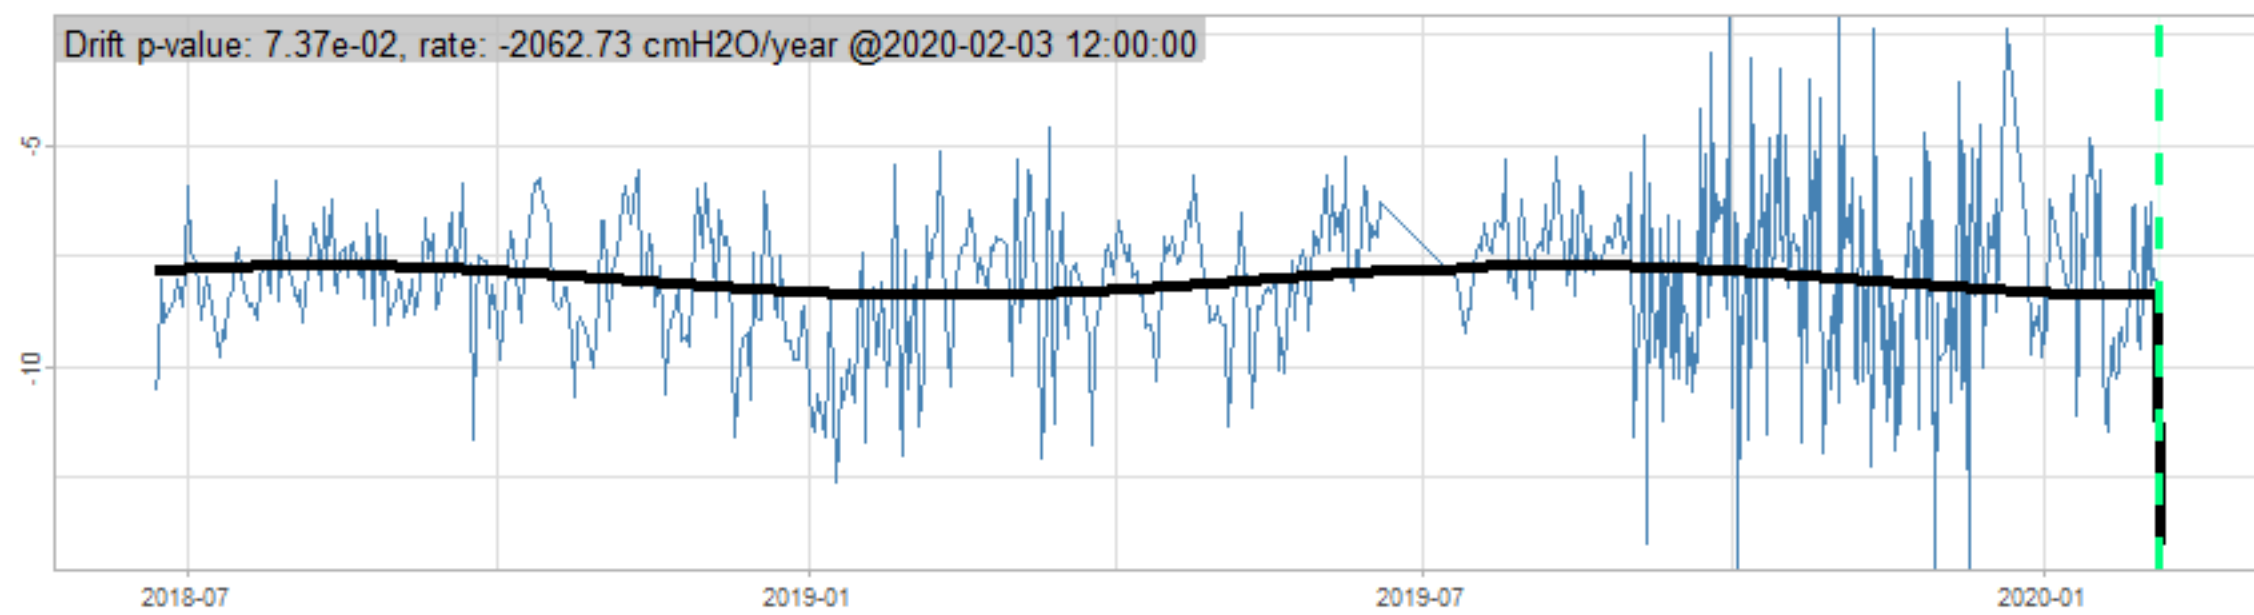

Drift p-value: 1.91e-03, rate: -3.19 cmH2O/year @2017-03-16 12:00:00

Drift p-value: 8.12e-01, rate: 103.00 cmH2O/year @2019-09-19

Drift p-value: 8.09e-01, rate: 1.77 cmH2O/year @2019-01-08 12:00:00

Drift p-value: 9.47e-01, rate: -93.94 cmH2O/year @2019-09-06 12:00:00

BAOL500X_B_0029B - v0.01

BAOL503X_B_009C1 - v0.01

BAOL517X_B_0055C - v0.01

BAOL518X_B_B2129 - v0.01

Drift p-value: 6.83e-01, rate: 0.48 cmH2O/year @2016-09-18 12:00:00

Drift p-value: $7.37e-02$, rate: -2062.73 cmH₂O/year @2020-02-03 12:00:00

Drift p-value: 7.29e-01, rate: 0.41 cmH2O/year @2016-08-30 12:00:00

Drift p-value: 6.50e-01, rate: 0.21 cmH2O/year @2016-09-23 12:00:00

Drift p-value: 7.98e-01, rate: 98.17 cmH2O/year @2019-11-01

BAOL547X_B_B2137 - v0.01

BAOL548X_B_0055B - v0.01

Drift p-value: 9.22e-01, rate: 0.67 cmH2O/year @2014-12-13

Drift p-value: 8.57e-01, rate: 164.61 cmH2O/year @2017-12-22 12:00:00

BAOL550X_B_B2136 - v0.01

BAOL551X_B_B2135 - v0.01