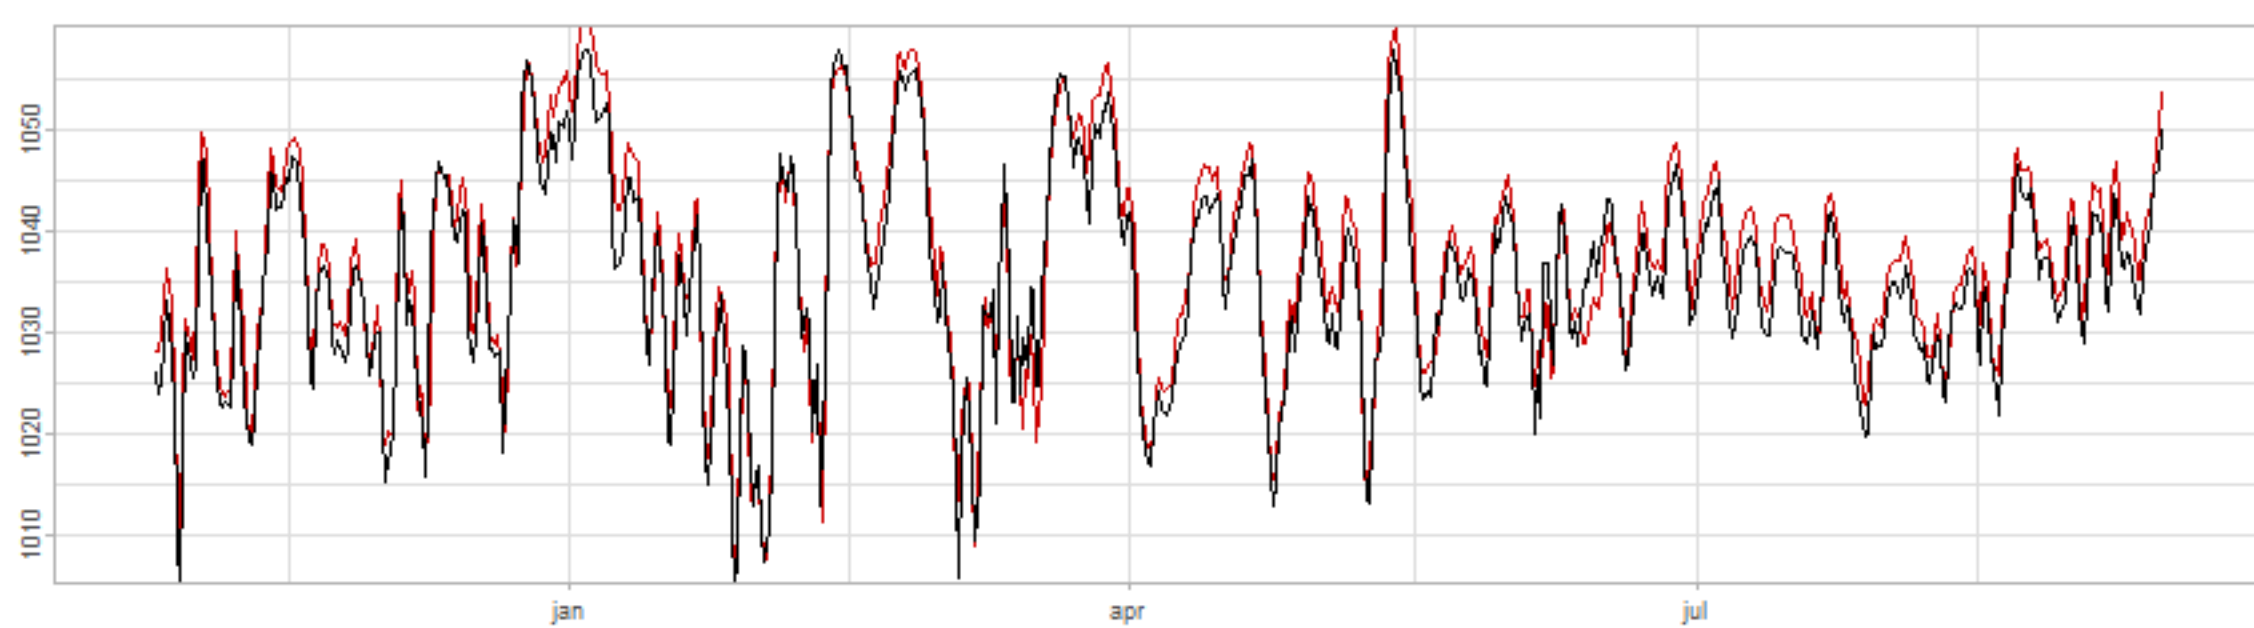

Drift p-value: 1.91e-03, rate: -3.19 cmH2O/year @2017-03-16 12:00:00

Drift p-value: 8.12e-01, rate: 103.00 cmH2O/year @2019-09-19

Drift p-value: 8.09e-01, rate: 1.77 cmH2O/year @2019-01-08 12:00:00

Drift p-value: 9.47e-01, rate: -93.94 cmH2O/year @2019-09-06 12:00:00

BAOL500X_B_0029B - v0.01

BAOL503X_B_009C1 - v0.01

BAOL517X_B_0055C - v0.01

BAOL518X_B_B2129 - v0.01

Drift p-value: 6.83e-01, rate: 0.48 cmH2O/year @2016-09-18 12:00:00

Drift p-value: $7.37e-02$, rate: -2062.73 cmH₂O/year @2020-02-03 12:00:00

Drift p-value: 7.29e-01, rate: 0.41 cmH2O/year @2016-08-30 12:00:00

Drift p-value: 6.50e-01, rate: 0.21 cmH2O/year @2016-09-23 12:00:00

Drift p-value: 7.98e-01, rate: 98.17 cmH2O/year @2019-11-01

BAOL547X_B_B2137 - v0.01

BAOL548X_B_0055B - v0.01

Drift p-value: 9.22e-01, rate: 0.67 cmH2O/year @2014-12-13

Drift p-value: 8.57e-01, rate: 164.61 cmH2O/year @2017-12-22 12:00:00

BAOL550X_B_B2136 - v0.01

BAOL551X_B_B2135 - v0.01