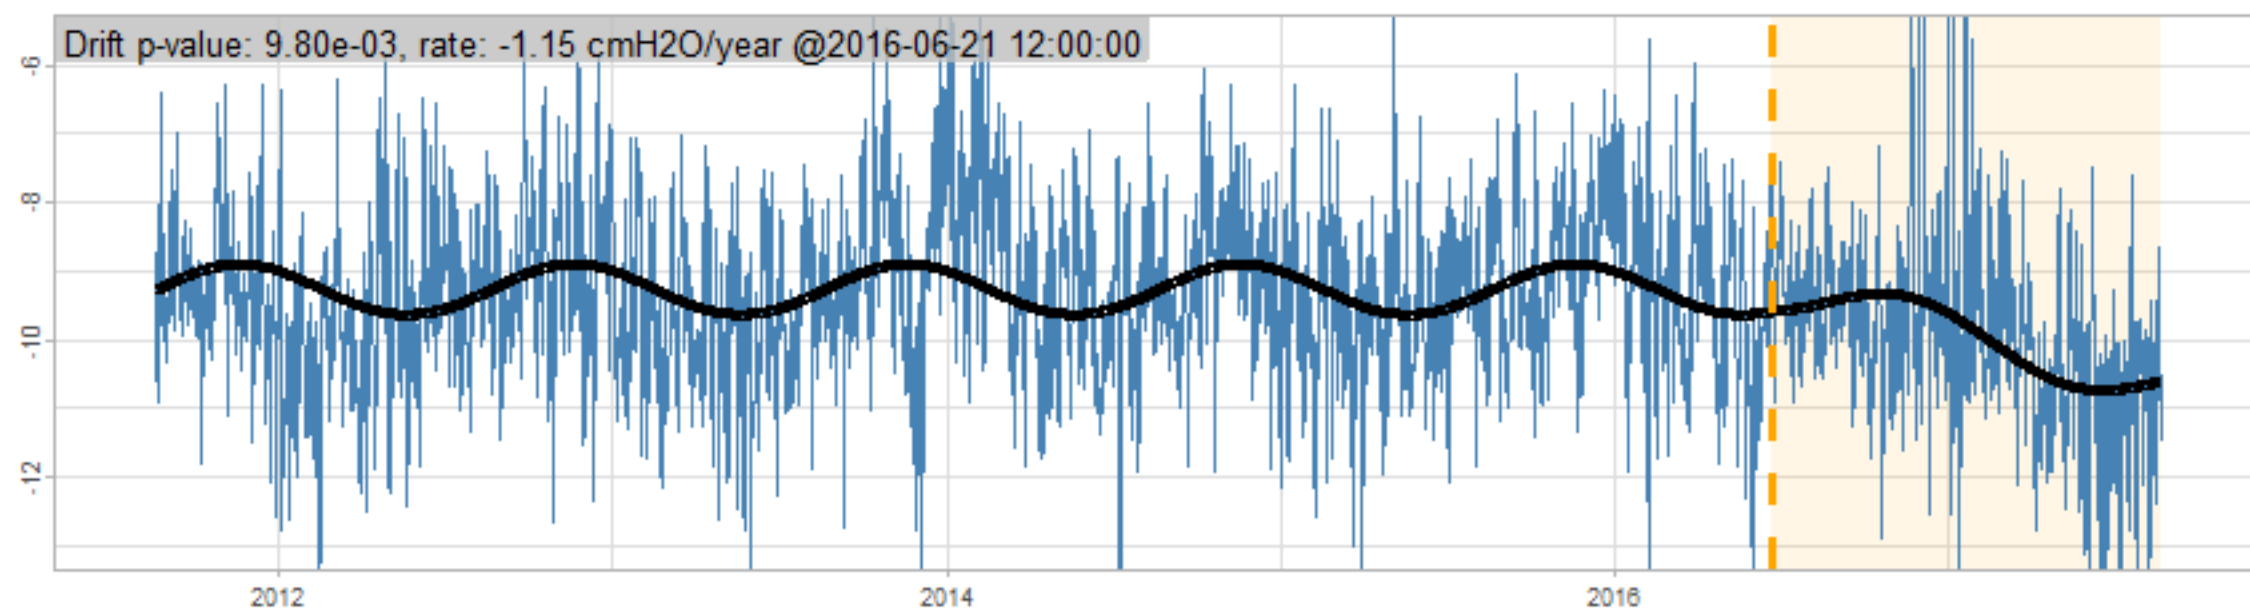

Drift p-value: 1.91e-03, rate: -3.19 cmH2O/year @2017-03-16 12:00:00

Drift p-value: 8.12e-01, rate: 103.00 cmH2O/year @2019-09-19

Drift p-value: 8.09e-01, rate: 1.77 cmH2O/year @2019-01-08 12:00:00

Drift p-value: 9.47e-01, rate: -93.94 cmH2O/year @2019-09-06 12:00:00

BAOL500X_B_0029B - v0.01

BAOL503X_B_009C1 - v0.01

BAOL517X_B_0055C - v0.01

BAOL518X_B_B2129 - v0.01

Drift p-value: 6.83e-01, rate: 0.48 cmH2O/year @2016-09-18 12:00:00

Drift p-value: $7.37e-02$, rate: -2062.73 cmH₂O/year @2020-02-03 12:00:00

Drift p-value: 7.29e-01, rate: 0.41 cmH2O/year @2016-08-30 12:00:00

Drift p-value: 6.50e-01, rate: 0.21 cmH2O/year @2016-09-23 12:00:00

Drift p-value: 7.98e-01, rate: 98.17 cmH2O/year @2019-11-01

BAOL547X_B_B2137 - v0.01

BAOL548X_B_0055B - v0.01

Drift p-value: 9.22e-01, rate: 0.67 cmH2O/year @2014-12-13

Drift p-value: 8.57e-01, rate: 164.61 cmH2O/year @2017-12-22 12:00:00

BAOL550X_B_B2136 - v0.01

BAOL551X_B_B2135 - v0.01