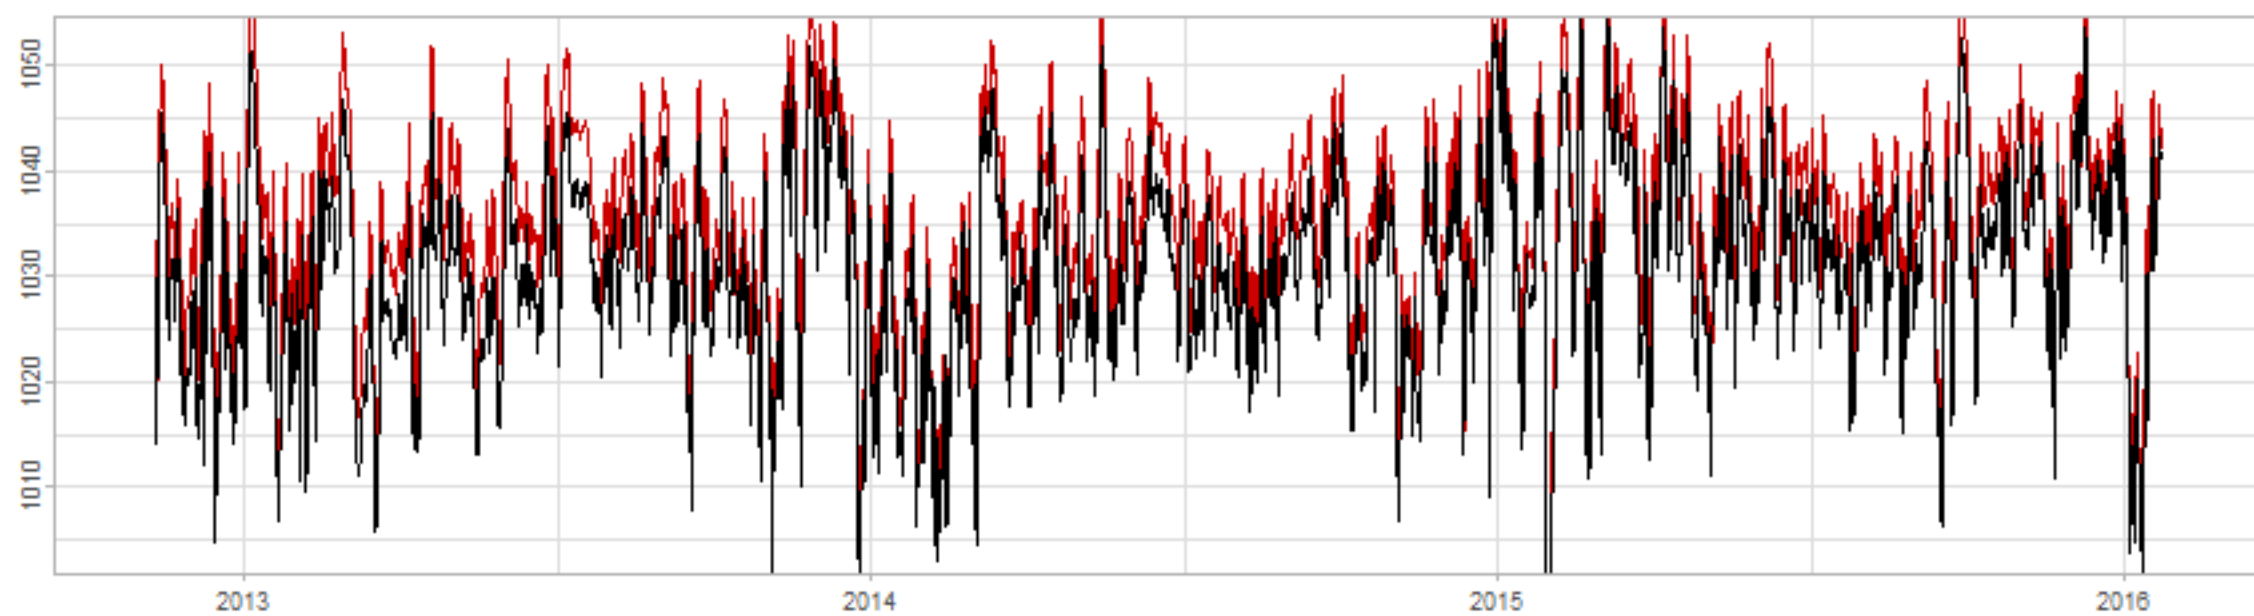

Drift p-value: 1.91e-03, rate: -3.19 cmH2O/year @2017-03-16 12:00:00

Drift p-value: 8.12e-01, rate: 103.00 cmH2O/year @2019-09-19

Drift p-value: 8.09e-01, rate: 1.77 cmH2O/year @2019-01-08 12:00:00

Drift p-value: 9.47e-01, rate: -93.94 cmH2O/year @2019-09-06 12:00:00

BAOL500X_B_0029B - v0.01

BAOL503X_B_009C1 - v0.01

BAOL517X_B_0055C - v0.01

BAOL518X_B_B2129 - v0.01

Drift p-value: 6.83e-01, rate: 0.48 cmH2O/year @2016-09-18 12:00:00

Drift p-value: $7.37e-02$, rate: -2062.73 cmH₂O/year @2020-02-03 12:00:00

Drift p-value: 7.29e-01, rate: 0.41 cmH2O/year @2016-08-30 12:00:00

Drift p-value: 6.50e-01, rate: 0.21 cmH2O/year @2016-09-23 12:00:00

Drift p-value: 7.98e-01, rate: 98.17 cmH2O/year @2019-11-01

BAOL547X_B_B2137 - v0.01