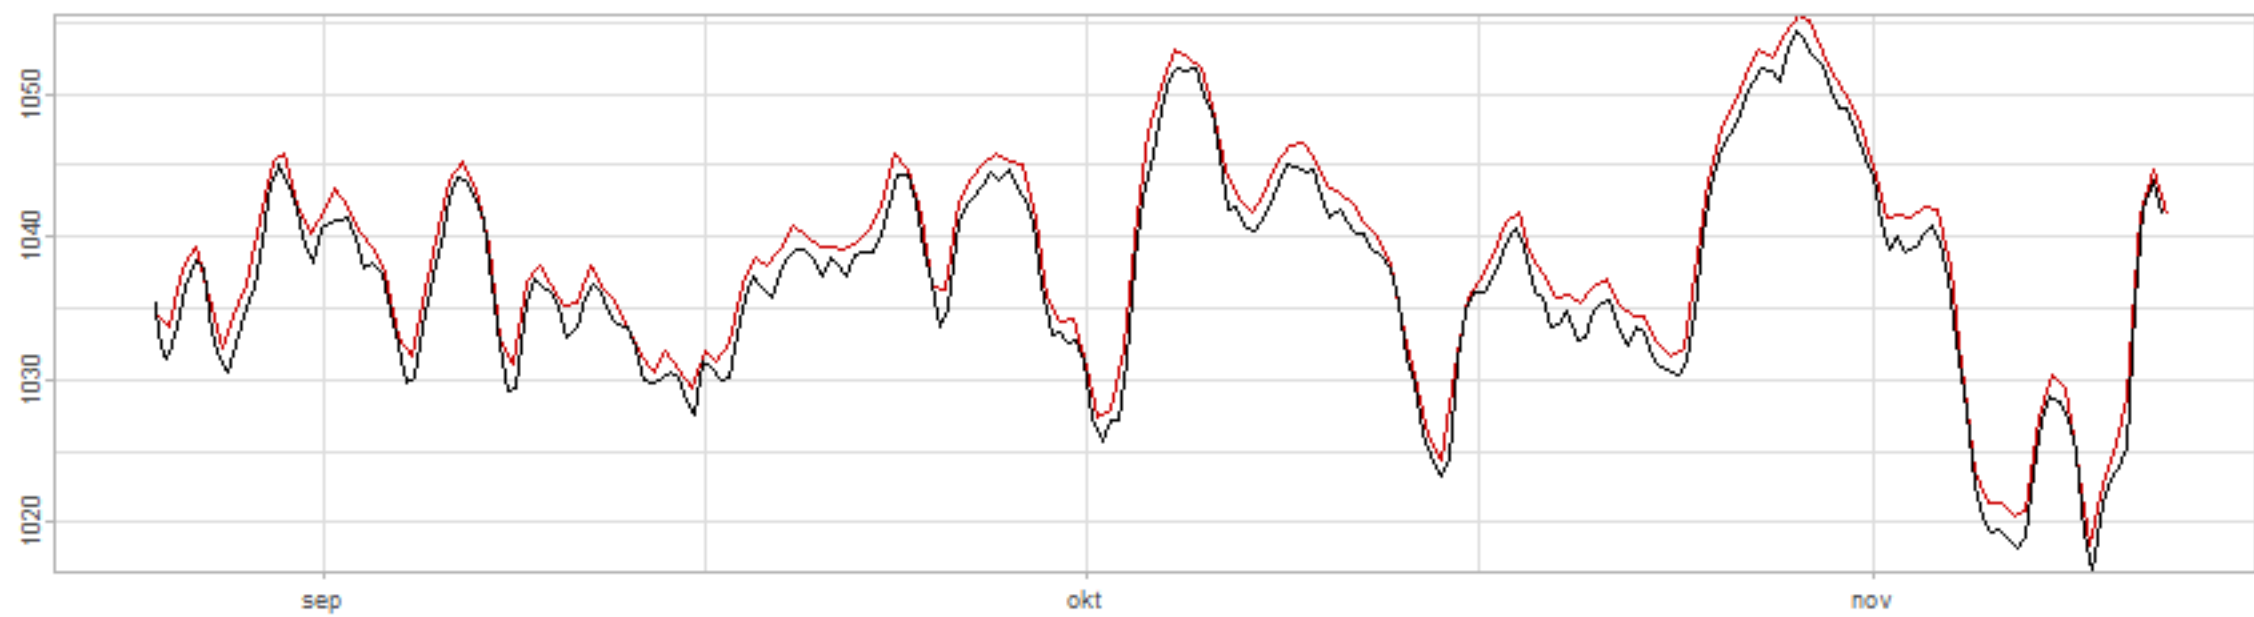

Drift p-value: 1.91e-03, rate: -3.19 cmH2O/year @2017-03-16 12:00:00

Drift p-value: 8.12e-01, rate: 103.00 cmH2O/year @2019-09-19

Drift p-value: 8.09e-01, rate: 1.77 cmH2O/year @2019-01-08 12:00:00

Drift p-value: 9.47e-01, rate: -93.94 cmH2O/year @2019-09-06 12:00:00

BAOL500X_B_0029B - v0.01

BAOL503X_B_009C1 - v0.01

BAOL517X_B_0055C - v0.01

BAOL518X_B_B2129 - v0.01

Drift p-value: 6.83e-01, rate: 0.48 cmH2O/year @2016-09-18 12:00:00

Drift p-value: $7.37e-02$, rate: -2062.73 cmH₂O/year @2020-02-03 12:00:00

Drift p-value: 7.29e-01, rate: 0.41 cmH2O/year @2016-08-30 12:00:00

Drift p-value: 6.50e-01, rate: 0.21 cmH2O/year @2016-09-23 12:00:00

Drift p-value: 7.98e-01, rate: 98.17 cmH2O/year @2019-11-01

BAOL547X_B_B2137 - v0.01

BAOL548X_B_0055B - v0.01

Drift p-value: 9.22e-01, rate: 0.67 cmH2O/year @2014-12-13

Drift p-value: 8.57e-01, rate: 164.61 cmH2O/year @2017-12-22 12:00:00

BAOL550X_B_B2136 - v0.01

BAOL551X_B_B2135 - v0.01