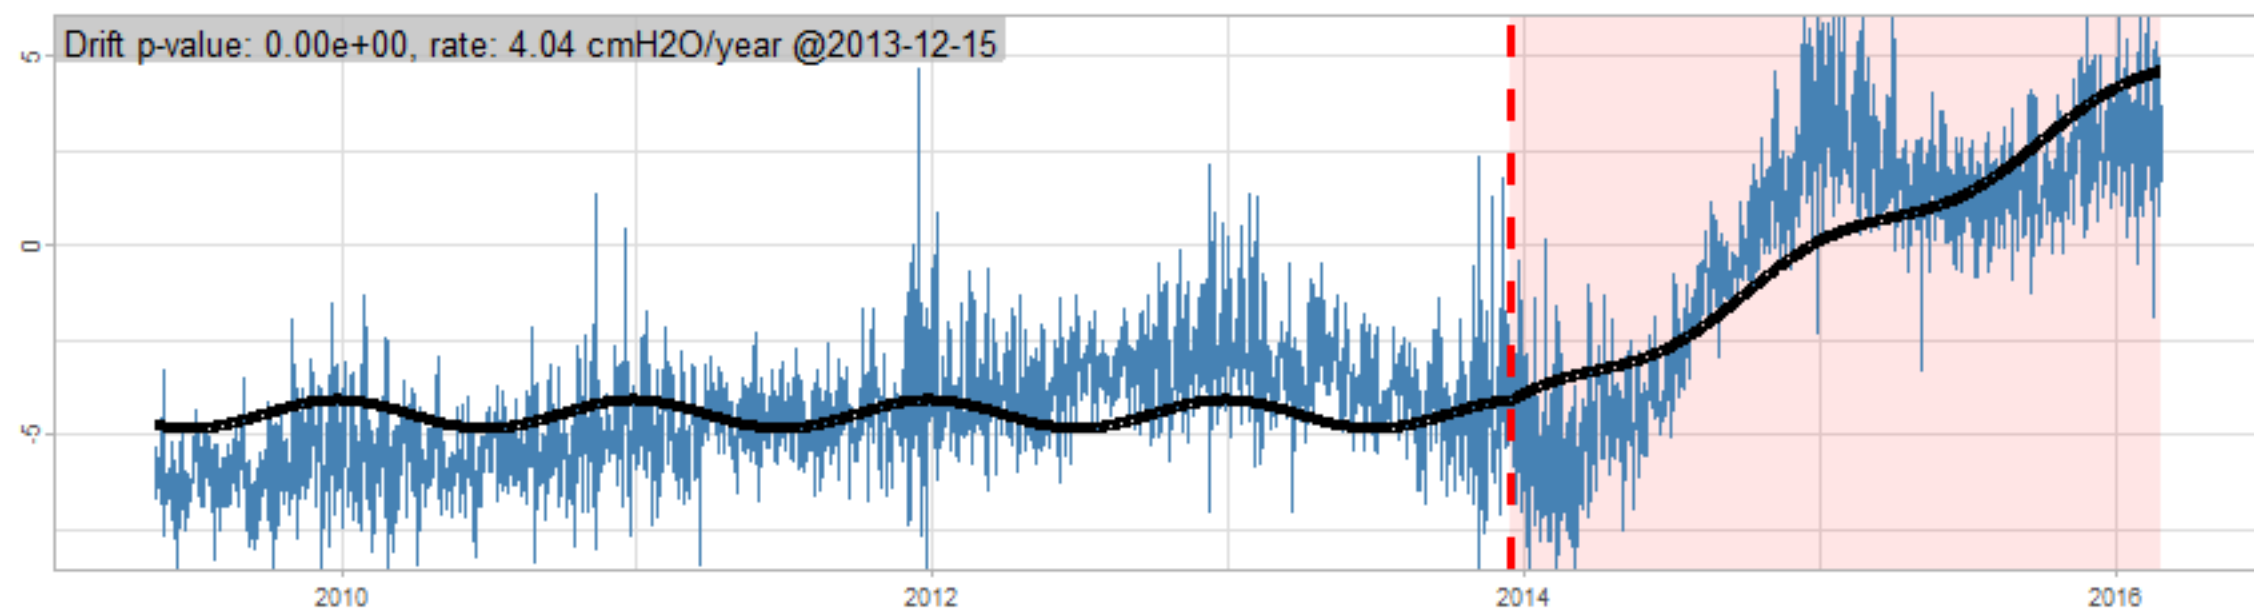

Drift p-value: 1.91e-03, rate: -3.19 cmH2O/year @2017-03-16 12:00:00

Drift p-value: 8.12e-01, rate: 103.00 cmH2O/year @2019-09-19

Drift p-value: 8.09e-01, rate: 1.77 cmH2O/year @2019-01-08 12:00:00

Drift p-value: 9.47e-01, rate: -93.94 cmH2O/year @2019-09-06 12:00:00

BAOL500X_B_0029B - v0.01

BAOL503X_B_009C1 - v0.01

BAOL517X_B_0055C - v0.01

BAOL518X_B_B2129 - v0.01

Drift p-value: 6.83e-01, rate: 0.48 cmH2O/year @2016-09-18 12:00:00

Drift p-value: $7.37e-02$, rate: -2062.73 cmH₂O/year @2020-02-03 12:00:00

Drift p-value: 7.29e-01, rate: 0.41 cmH2O/year @2016-08-30 12:00:00

Drift p-value: 6.50e-01, rate: 0.21 cmH2O/year @2016-09-23 12:00:00

Drift p-value: 7.98e-01, rate: 98.17 cmH2O/year @2019-11-01

BAOL547X_B_B2137 - v0.01

BAOL548X_B_0055B - v0.01

Drift p-value: 9.22e-01, rate: 0.67 cmH2O/year @2014-12-13

Drift p-value: 8.57e-01, rate: 164.61 cmH2O/year @2017-12-22 12:00:00

BAOL550X_B_B2136 - v0.01

BAOL551X_B_B2135 - v0.01