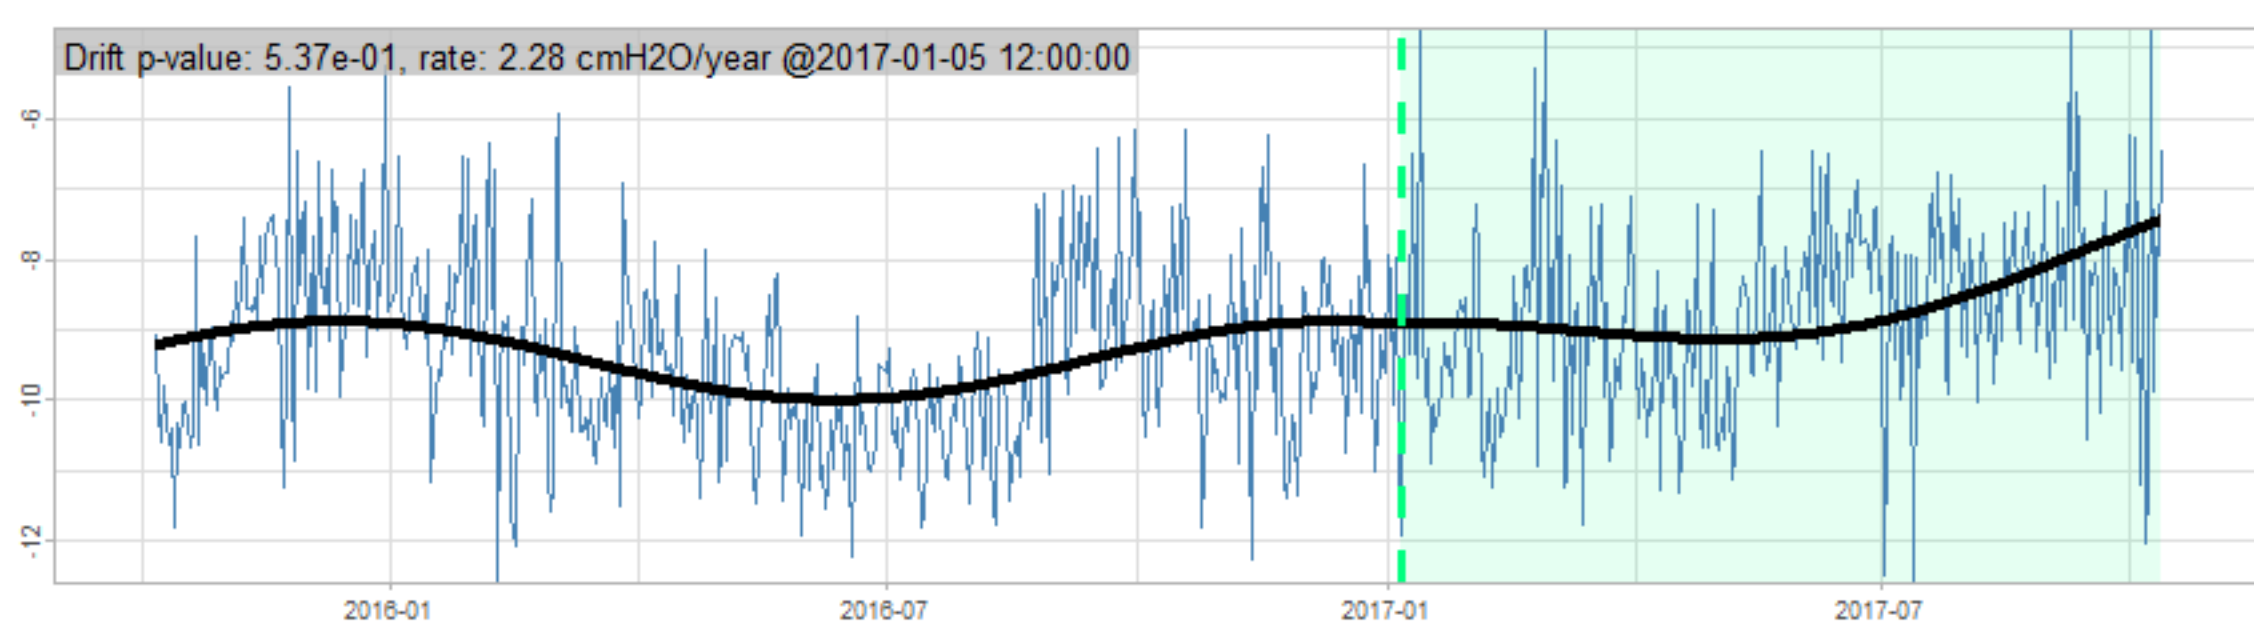

Drift p-value: 1.91e-03, rate: -3.19 cmH2O/year @2017-03-16 12:00:00

Drift p-value: 8.12e-01, rate: 103.00 cmH2O/year @2019-09-19

Drift p-value: 8.09e-01, rate: 1.77 cmH2O/year @2019-01-08 12:00:00

Drift p-value: 9.47e-01, rate: -93.94 cmH2O/year @2019-09-06 12:00:00

BAOL500X_B_0029B - v0.01

BAOL503X_B_009C1 - v0.01

BAOL517X_B_0055C - v0.01

BAOL518X_B_B2129 - v0.01

Drift p-value: 6.83e-01, rate: 0.48 cmH2O/year @2016-09-18 12:00:00

Drift p-value: $7.37e-02$, rate: -2062.73 cmH₂O/year @2020-02-03 12:00:00

Drift p-value: 7.29e-01, rate: 0.41 cmH2O/year @2016-08-30 12:00:00

Drift p-value: 6.50e-01, rate: 0.21 cmH2O/year @2016-09-23 12:00:00

Drift p-value: 7.98e-01, rate: 98.17 cmH2O/year @2019-11-01

BAOL547X_B_B2137 - v0.01

BAOL548X_B_0055B - v0.01

Drift p-value: 9.22e-01, rate: 0.67 cmH2O/year @2014-12-13

Drift p-value: 8.57e-01, rate: 164.61 cmH2O/year @2017-12-22 12:00:00

BAOL550X_B_B2136 - v0.01

BAOL551X_B_B2135 - v0.01