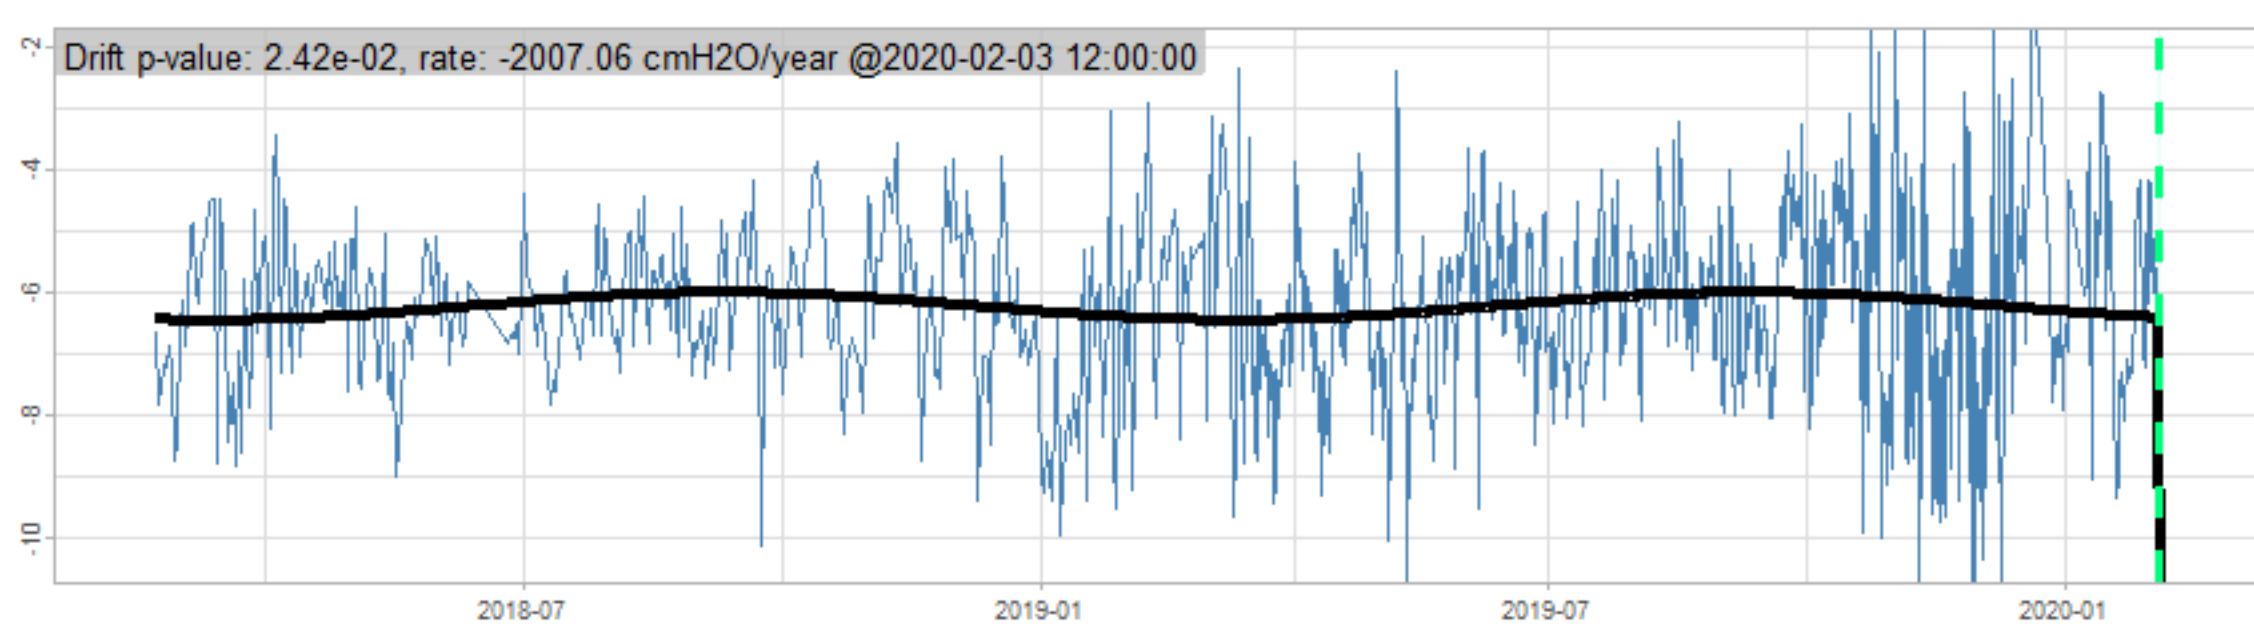

Drift p-value: 1.91e-03, rate: -3.19 cmH2O/year @2017-03-16 12:00:00

Drift p-value: 8.12e-01, rate: 103.00 cmH2O/year @2019-09-19

Drift p-value: 8.09e-01, rate: 1.77 cmH2O/year @2019-01-08 12:00:00

Drift p-value: 9.47e-01, rate: -93.94 cmH2O/year @2019-09-06 12:00:00

BAOL500X_B_0029B - v0.01

BAOL503X_B_009C1 - v0.01

BAOL517X_B_0055C - v0.01

BAOL518X_B_B2129 - v0.01

Drift p-value: 6.83e-01, rate: 0.48 cmH2O/year @2016-09-18 12:00:00

Drift p-value: $7.37e-02$, rate: -2062.73 cmH₂O/year @2020-02-03 12:00:00

Drift p-value: 7.29e-01, rate: 0.41 cmH2O/year @2016-08-30 12:00:00

Drift p-value: 6.50e-01, rate: 0.21 cmH2O/year @2016-09-23 12:00:00

Drift p-value: 7.98e-01, rate: 98.17 cmH2O/year @2019-11-01

BAOL547X_B_B2137 - v0.01

BAOL548X_B_0055B - v0.01

Drift p-value: 9.22e-01, rate: 0.67 cmH2O/year @2014-12-13

Drift p-value: 8.57e-01, rate: 164.61 cmH2O/year @2017-12-22 12:00:00

BAOL550X_B_B2136 - v0.01

BAOL551X_B_B2135 - v0.01