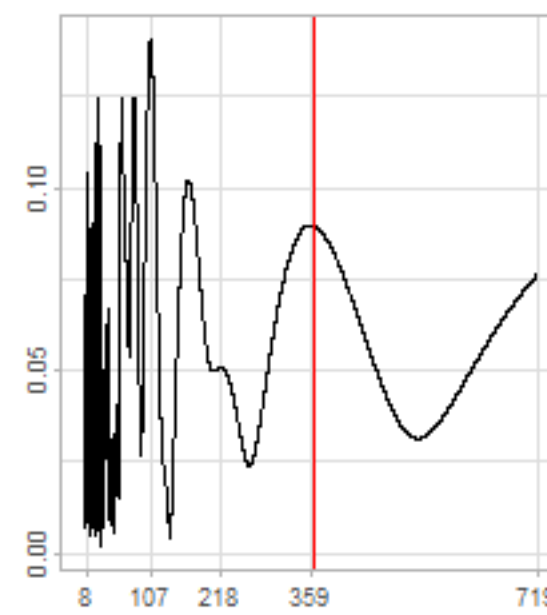

Drift p-value: 1.91e-03, rate: -3.19 cmH2O/year @2017-03-16 12:00:00

Drift p-value: 8.12e-01, rate: 103.00 cmH2O/year @2019-09-19

Drift p-value: 8.09e-01, rate: 1.77 cmH2O/year @2019-01-08 12:00:00

Drift p-value: 9.47e-01, rate: -93.94 cmH2O/year @2019-09-06 12:00:00

BAOL500X_B_0029B - v0.01

BAOL503X_B_009C1 - v0.01

BAOL517X_B_0055C - v0.01

BAOL518X_B_B2129 - v0.01

Drift p-value: 6.83e-01, rate: 0.48 cmH2O/year @2016-09-18 12:00:00

Drift p-value: $7.37e-02$, rate: -2062.73 cmH₂O/year @2020-02-03 12:00:00

Drift p-value: 7.29e-01, rate: 0.41 cmH2O/year @2016-08-30 12:00:00

Drift p-value: 6.50e-01, rate: 0.21 cmH2O/year @2016-09-23 12:00:00

Drift p-value: 7.98e-01, rate: 98.17 cmH2O/year @2019-11-01

BAOL547X_B_B2137 - v0.01

BAOL548X_B_0055B - v0.01

Drift p-value: 9.22e-01, rate: 0.67 cmH2O/year @2014-12-13

Drift p-value: 8.57e-01, rate: 164.61 cmH2O/year @2017-12-22 12:00:00

BAOL550X_B_B2136 - v0.01

BAOL551X_B_B2135 - v0.01