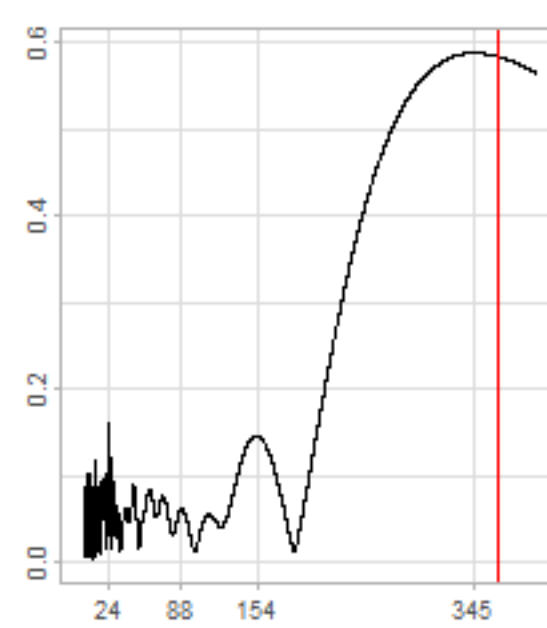

Drift p-value: 1.91e-03, rate: -3.19 cmH2O/year @2017-03-16 12:00:00

Drift p-value: 8.12e-01, rate: 103.00 cmH2O/year @2019-09-19

Drift p-value: 8.09e-01, rate: 1.77 cmH2O/year @2019-01-08 12:00:00

Drift p-value: 9.47e-01, rate: -93.94 cmH2O/year @2019-09-06 12:00:00

BAOL500X_B_0029B - v0.01

BAOL503X_B_009C1 - v0.01

BAOL517X_B_0055C - v0.01

BAOL518X_B_B2129 - v0.01

Drift p-value: 6.83e-01, rate: 0.48 cmH2O/year @2016-09-18 12:00:00

Drift p-value: $7.37e-02$, rate: -2062.73 cmH₂O/year @2020-02-03 12:00:00

Drift p-value: 7.29e-01, rate: 0.41 cmH2O/year @2016-08-30 12:00:00

Drift p-value: 6.50e-01, rate: 0.21 cmH2O/year @2016-09-23 12:00:00

Drift p-value: 7.98e-01, rate: 98.17 cmH2O/year @2019-11-01

BAOL547X_B_B2137 - v0.01

BAOL548X_B_0055B - v0.01

Drift p-value: 9.22e-01, rate: 0.67 cmH2O/year @2014-12-13

Drift p-value: 8.57e-01, rate: 164.61 cmH2O/year @2017-12-22 12:00:00

BAOL550X_B_B2136 - v0.01

BAOL551X_B_B2135 - v0.01