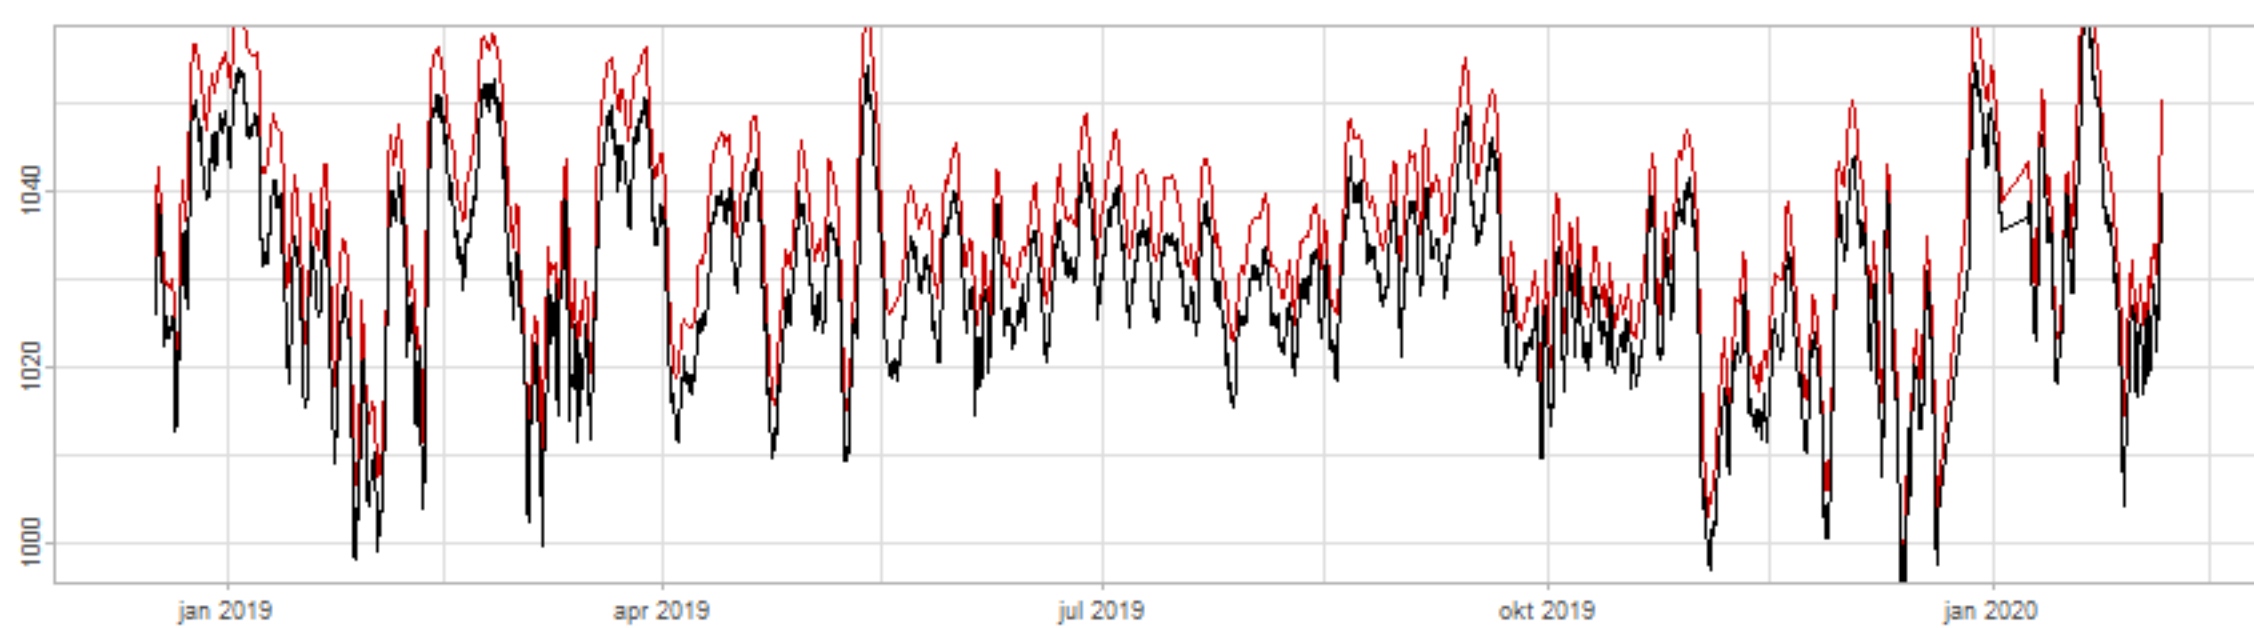

Drift p-value: 1.91e-03, rate: -3.19 cmH2O/year @2017-03-16 12:00:00

Drift p-value: 8.12e-01, rate: 103.00 cmH2O/year @2019-09-19

Drift p-value: 8.09e-01, rate: 1.77 cmH2O/year @2019-01-08 12:00:00

Drift p-value: 9.47e-01, rate: -93.94 cmH2O/year @2019-09-06 12:00:00

BAOL500X_B_0029B - v0.01

BAOL503X_B_009C1 - v0.01

BAOL517X_B_0055C - v0.01

BAOL518X_B_B2129 - v0.01

Drift p-value: 6.83e-01, rate: 0.48 cmH2O/year @2016-09-18 12:00:00

Drift p-value: $7.37e-02$, rate: -2062.73 cmH₂O/year @2020-02-03 12:00:00

Drift p-value: 7.29e-01, rate: 0.41 cmH2O/year @2016-08-30 12:00:00

Drift p-value: 6.50e-01, rate: 0.21 cmH2O/year @2016-09-23 12:00:00

Drift p-value: 7.98e-01, rate: 98.17 cmH2O/year @2019-11-01

BAOL547X_B_B2137 - v0.01

BAOL548X_B_0055B - v0.01

Drift p-value: 9.22e-01, rate: 0.67 cmH2O/year @2014-12-13

Drift p-value: 8.57e-01, rate: 164.61 cmH2O/year @2017-12-22 12:00:00

BAOL550X_B_B2136 - v0.01

BAOL551X_B_B2135 - v0.01