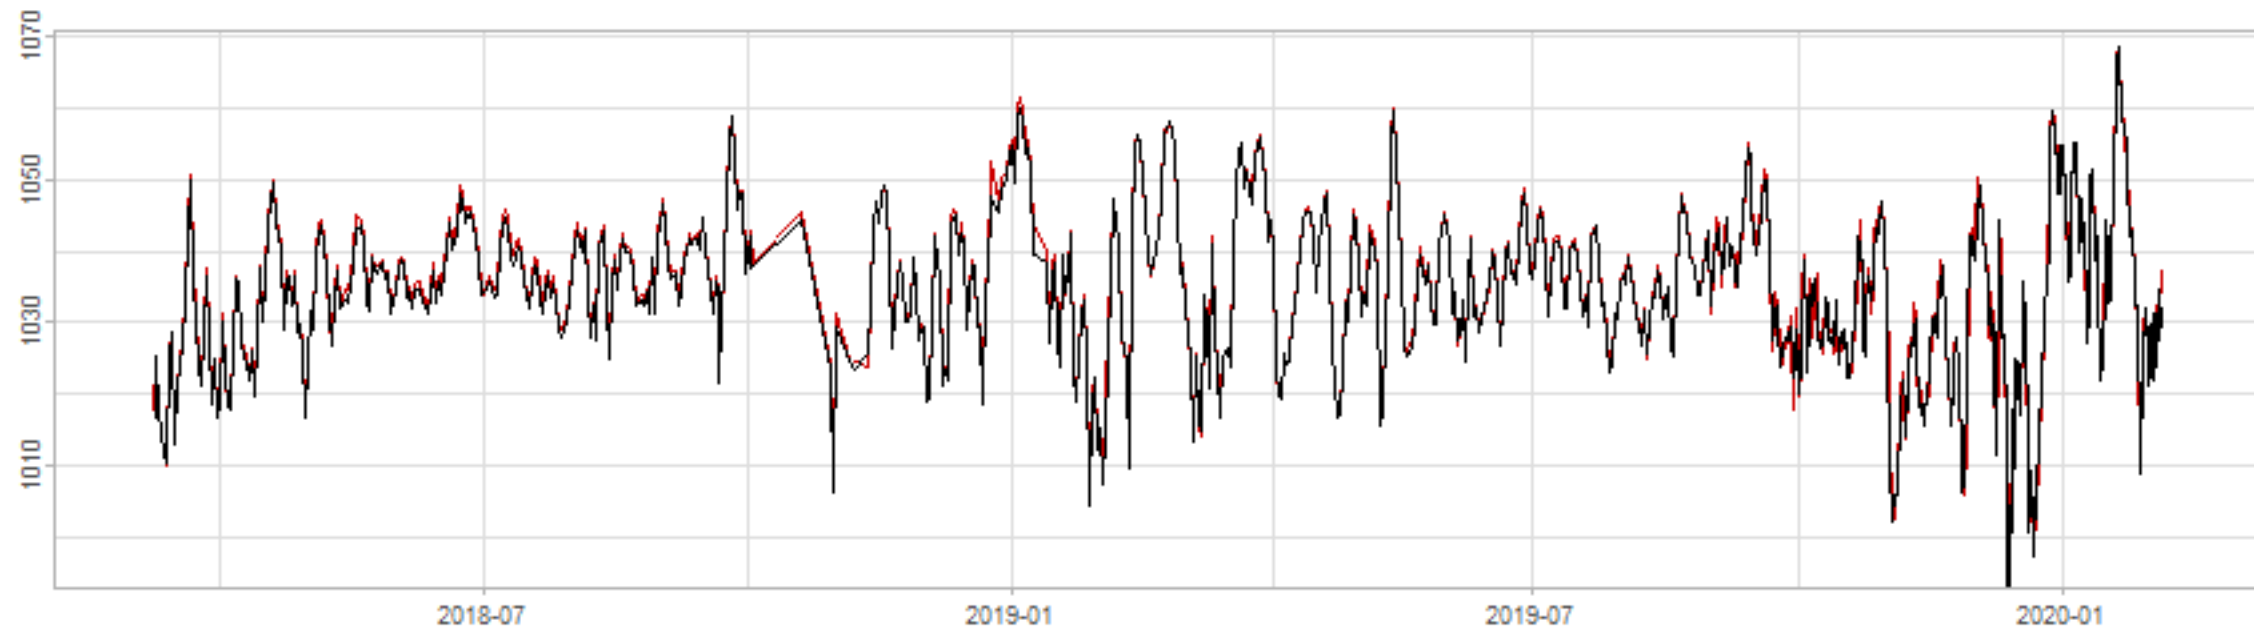

Drift p-value: 1.91e-03, rate: -3.19 cmH2O/year @2017-03-16 12:00:00

Drift p-value: 8.12e-01, rate: 103.00 cmH2O/year @2019-09-19

Drift p-value: 8.09e-01, rate: 1.77 cmH2O/year @2019-01-08 12:00:00

Drift p-value: 9.47e-01, rate: -93.94 cmH2O/year @2019-09-06 12:00:00

BAOL500X_B_0029B - v0.01

BAOL503X_B_009C1 - v0.01

BAOL517X_B_0055C - v0.01

BAOL518X_B_B2129 - v0.01

Drift p-value: 6.83e-01, rate: 0.48 cmH2O/year @2016-09-18 12:00:00

Drift p-value: $7.37e-02$, rate: -2062.73 cmH₂O/year @2020-02-03 12:00:00

Drift p-value: 7.29e-01, rate: 0.41 cmH2O/year @2016-08-30 12:00:00

Drift p-value: 6.50e-01, rate: 0.21 cmH2O/year @2016-09-23 12:00:00

Drift p-value: 7.98e-01, rate: 98.17 cmH2O/year @2019-11-01

BAOL547X_B_B2137 - v0.01

BAOL548X_B_0055B - v0.01

Drift p-value: 9.22e-01, rate: 0.67 cmH2O/year @2014-12-13

Drift p-value: 8.57e-01, rate: 164.61 cmH2O/year @2017-12-22 12:00:00

BAOL550X_B_B2136 - v0.01

BAOL551X_B_B2135 - v0.01