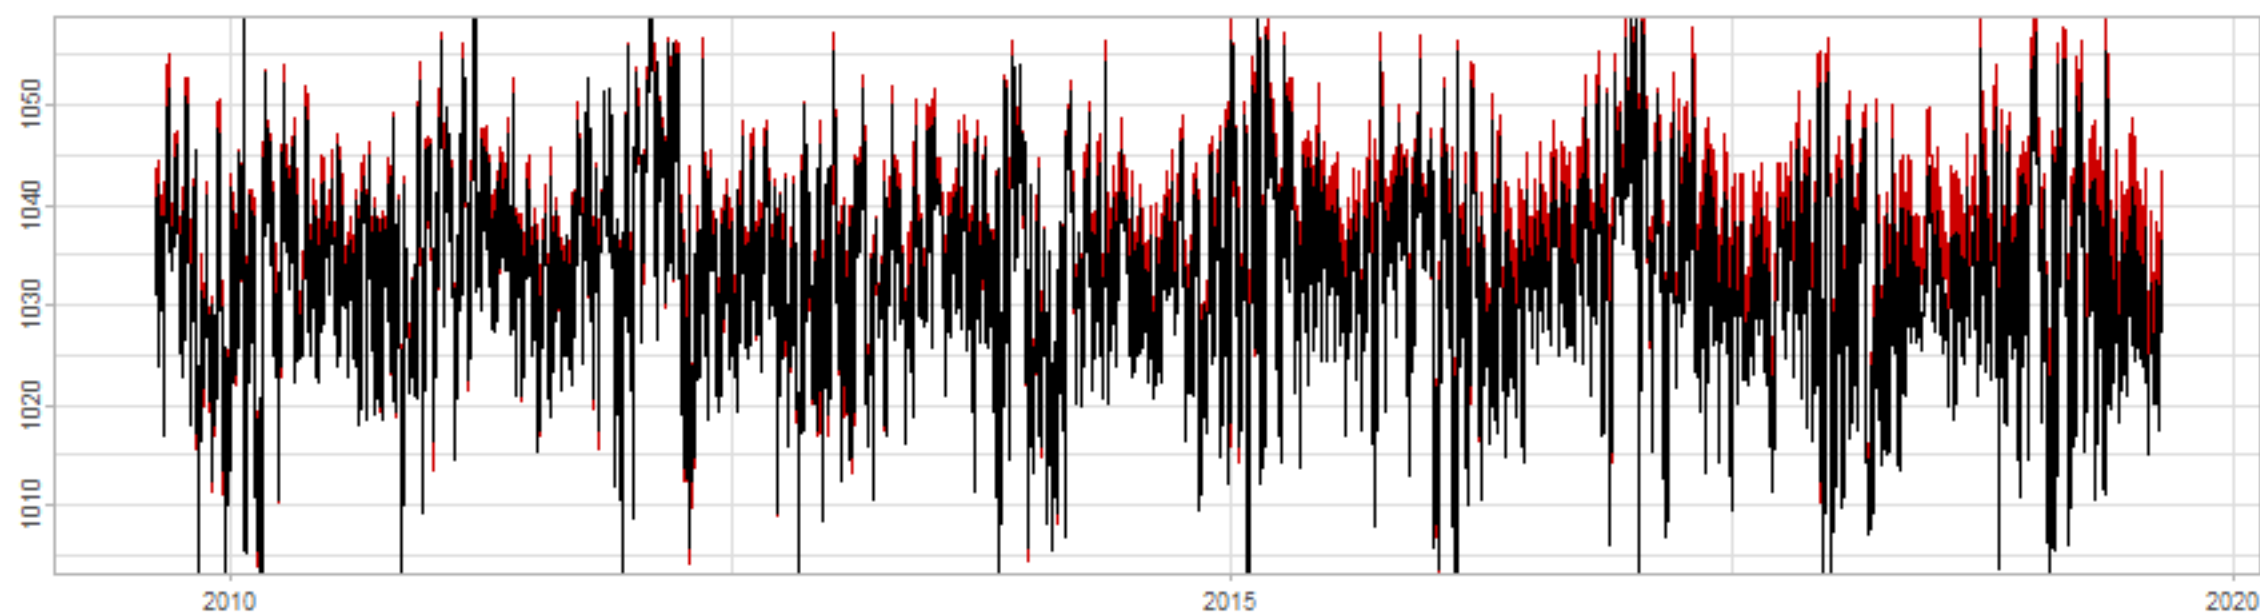

Drift p-value: 1.91e-03, rate: -3.19 cmH2O/year @2017-03-16 12:00:00

Drift p-value: 8.12e-01, rate: 103.00 cmH2O/year @2019-09-19

Drift p-value: 8.09e-01, rate: 1.77 cmH2O/year @2019-01-08 12:00:00

Drift p-value: 9.47e-01, rate: -93.94 cmH2O/year @2019-09-06 12:00:00

BAOL500X_B_0029B - v0.01

BAOL503X_B_009C1 - v0.01

BAOL517X_B_0055C - v0.01

BAOL518X_B_B2129 - v0.01

Drift p-value: 6.83e-01, rate: 0.48 cmH2O/year @2016-09-18 12:00:00

Drift p-value: $7.37e-02$, rate: -2062.73 cmH₂O/year @2020-02-03 12:00:00

Drift p-value: 7.29e-01, rate: 0.41 cmH2O/year @2016-08-30 12:00:00

Drift p-value: 6.50e-01, rate: 0.21 cmH2O/year @2016-09-23 12:00:00

Drift p-value: 7.98e-01, rate: 98.17 cmH2O/year @2019-11-01

BAOL547X_B_B2137 - v0.01