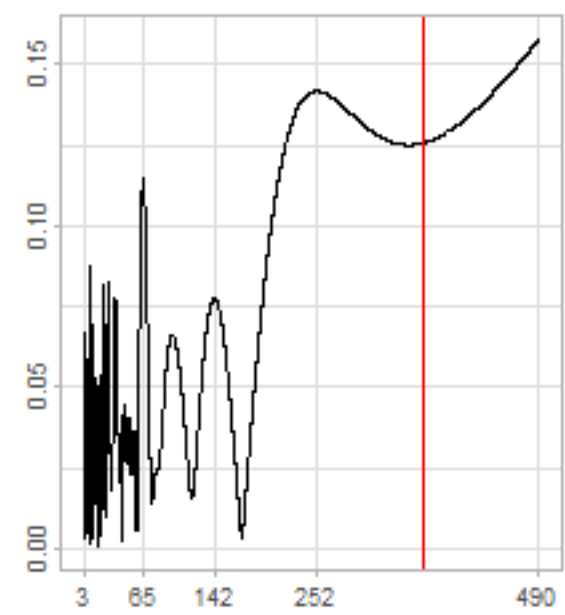

Drift p-value: 1.91e-03, rate: -3.19 cmH2O/year @2017-03-16 12:00:00

Drift p-value: 8.12e-01, rate: 103.00 cmH2O/year @2019-09-19

Drift p-value: 8.09e-01, rate: 1.77 cmH2O/year @2019-01-08 12:00:00

Drift p-value: 9.47e-01, rate: -93.94 cmH2O/year @2019-09-06 12:00:00

BAOL500X_B_0029B - v0.01

BAOL503X_B_009C1 - v0.01

BAOL517X_B_0055C - v0.01

BAOL518X_B_B2129 - v0.01

Drift p-value: 6.83e-01, rate: 0.48 cmH2O/year @2016-09-18 12:00:00

Drift p-value: $7.37e-02$, rate: -2062.73 cmH₂O/year @2020-02-03 12:00:00

Drift p-value: 7.29e-01, rate: 0.41 cmH2O/year @2016-08-30 12:00:00

Drift p-value: 6.50e-01, rate: 0.21 cmH2O/year @2016-09-23 12:00:00

Drift p-value: 7.98e-01, rate: 98.17 cmH2O/year @2019-11-01

BAOL547X_B_B2137 - v0.01

BAOL548X_B_0055B - v0.01

Drift p-value: 9.22e-01, rate: 0.67 cmH2O/year @2014-12-13

Drift p-value: 8.57e-01, rate: 164.61 cmH2O/year @2017-12-22 12:00:00

BAOL550X_B_B2136 - v0.01

BAOL551X_B_B2135 - v0.01