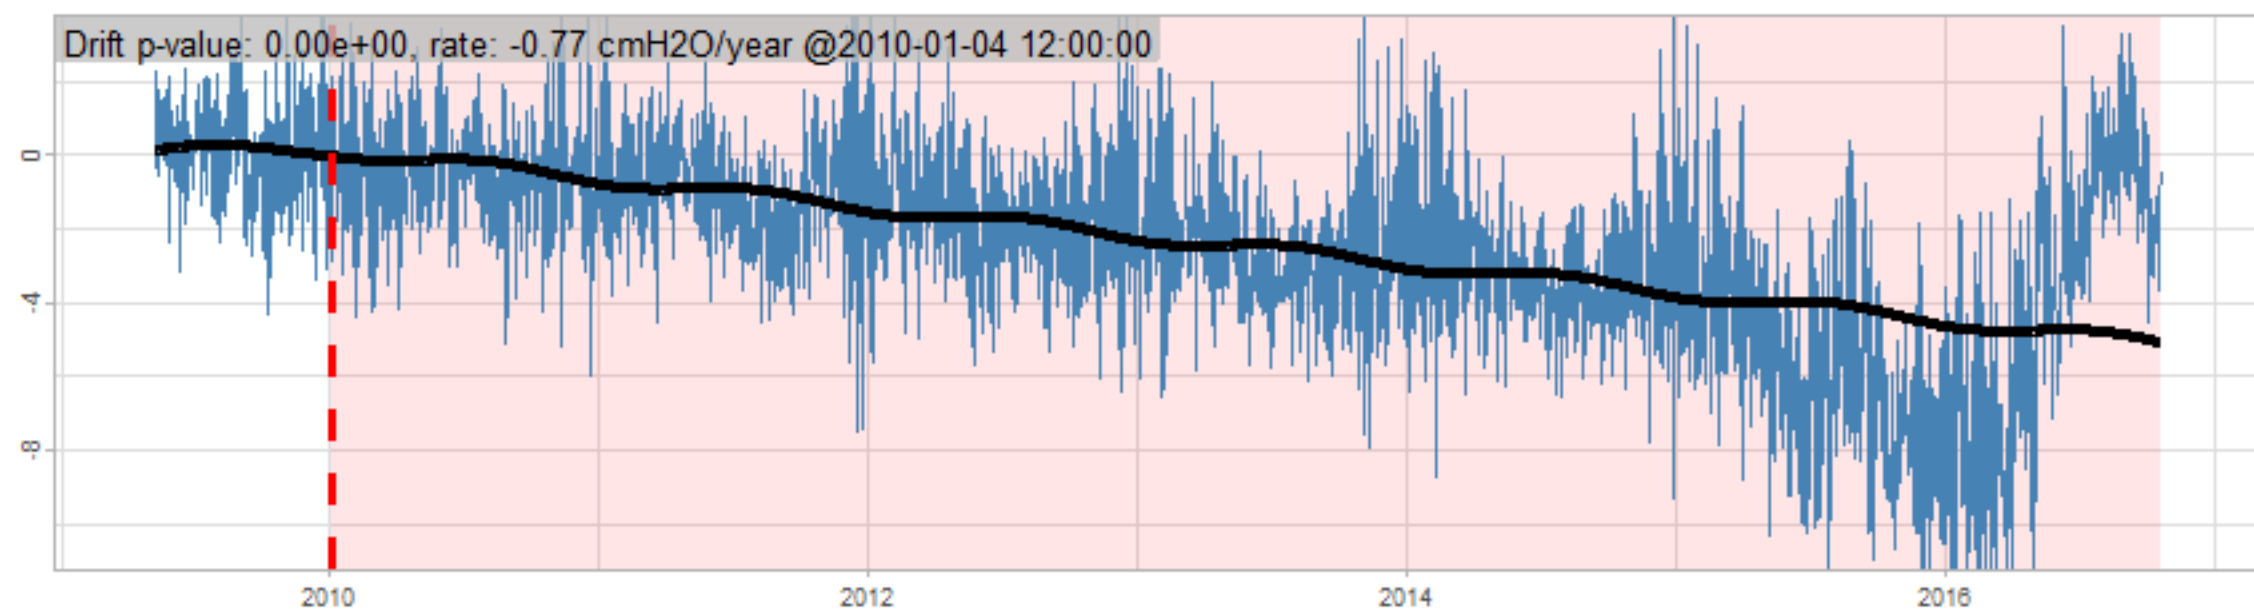

Drift p-value: 1.91e-03, rate: -3.19 cmH2O/year @2017-03-16 12:00:00

Drift p-value: 8.12e-01, rate: 103.00 cmH2O/year @2019-09-19

Drift p-value: 8.09e-01, rate: 1.77 cmH2O/year @2019-01-08 12:00:00

Drift p-value: 9.47e-01, rate: -93.94 cmH2O/year @2019-09-06 12:00:00

BAOL500X_B_0029B - v0.01

BAOL503X_B_009C1 - v0.01

BAOL517X_B_0055C - v0.01

BAOL518X_B_B2129 - v0.01

Drift p-value: 6.83e-01, rate: 0.48 cmH2O/year @2016-09-18 12:00:00

Drift p-value: $7.37e-02$, rate: -2062.73 cmH₂O/year @2020-02-03 12:00:00

Drift p-value: 7.29e-01, rate: 0.41 cmH2O/year @2016-08-30 12:00:00

Drift p-value: 6.50e-01, rate: 0.21 cmH2O/year @2016-09-23 12:00:00

Drift p-value: 7.98e-01, rate: 98.17 cmH2O/year @2019-11-01

BAOL547X_B_B2137 - v0.01

BAOL548X_B_0055B - v0.01

Drift p-value: 9.22e-01, rate: 0.67 cmH2O/year @2014-12-13

Drift p-value: 8.57e-01, rate: 164.61 cmH2O/year @2017-12-22 12:00:00

BAOL550X_B_B2136 - v0.01

BAOL551X_B_B2135 - v0.01