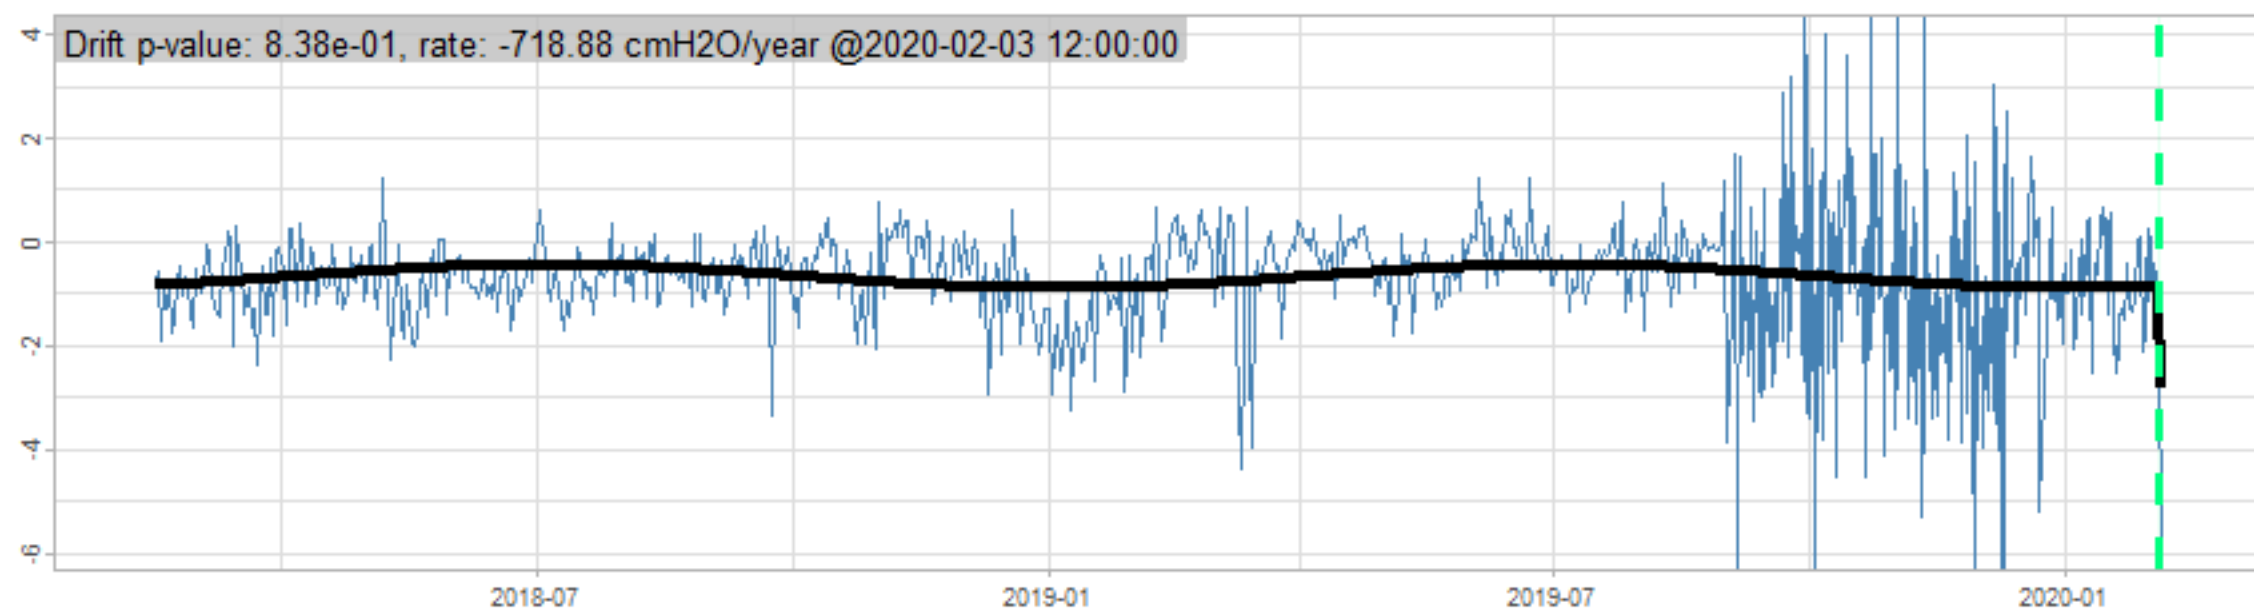

Drift p-value: 1.91e-03, rate: -3.19 cmH2O/year @2017-03-16 12:00:00

Drift p-value: 8.12e-01, rate: 103.00 cmH2O/year @2019-09-19

Drift p-value: 8.09e-01, rate: 1.77 cmH2O/year @2019-01-08 12:00:00

Drift p-value: 9.47e-01, rate: -93.94 cmH2O/year @2019-09-06 12:00:00

BAOL500X_B_0029B - v0.01

BAOL503X_B_009C1 - v0.01

BAOL517X_B_0055C - v0.01

BAOL518X_B_B2129 - v0.01

Drift p-value: 6.83e-01, rate: 0.48 cmH2O/year @2016-09-18 12:00:00

Drift p-value: $7.37e-02$, rate: -2062.73 cmH₂O/year @2020-02-03 12:00:00

Drift p-value: 7.29e-01, rate: 0.41 cmH2O/year @2016-08-30 12:00:00

Drift p-value: 6.50e-01, rate: 0.21 cmH2O/year @2016-09-23 12:00:00

Drift p-value: 7.98e-01, rate: 98.17 cmH2O/year @2019-11-01

BAOL547X_B_B2137 - v0.01

BAOL548X_B_0055B - v0.01

Drift p-value: 9.22e-01, rate: 0.67 cmH2O/year @2014-12-13

Drift p-value: 8.57e-01, rate: 164.61 cmH2O/year @2017-12-22 12:00:00

BAOL550X_B_B2136 - v0.01

BAOL551X_B_B2135 - v0.01