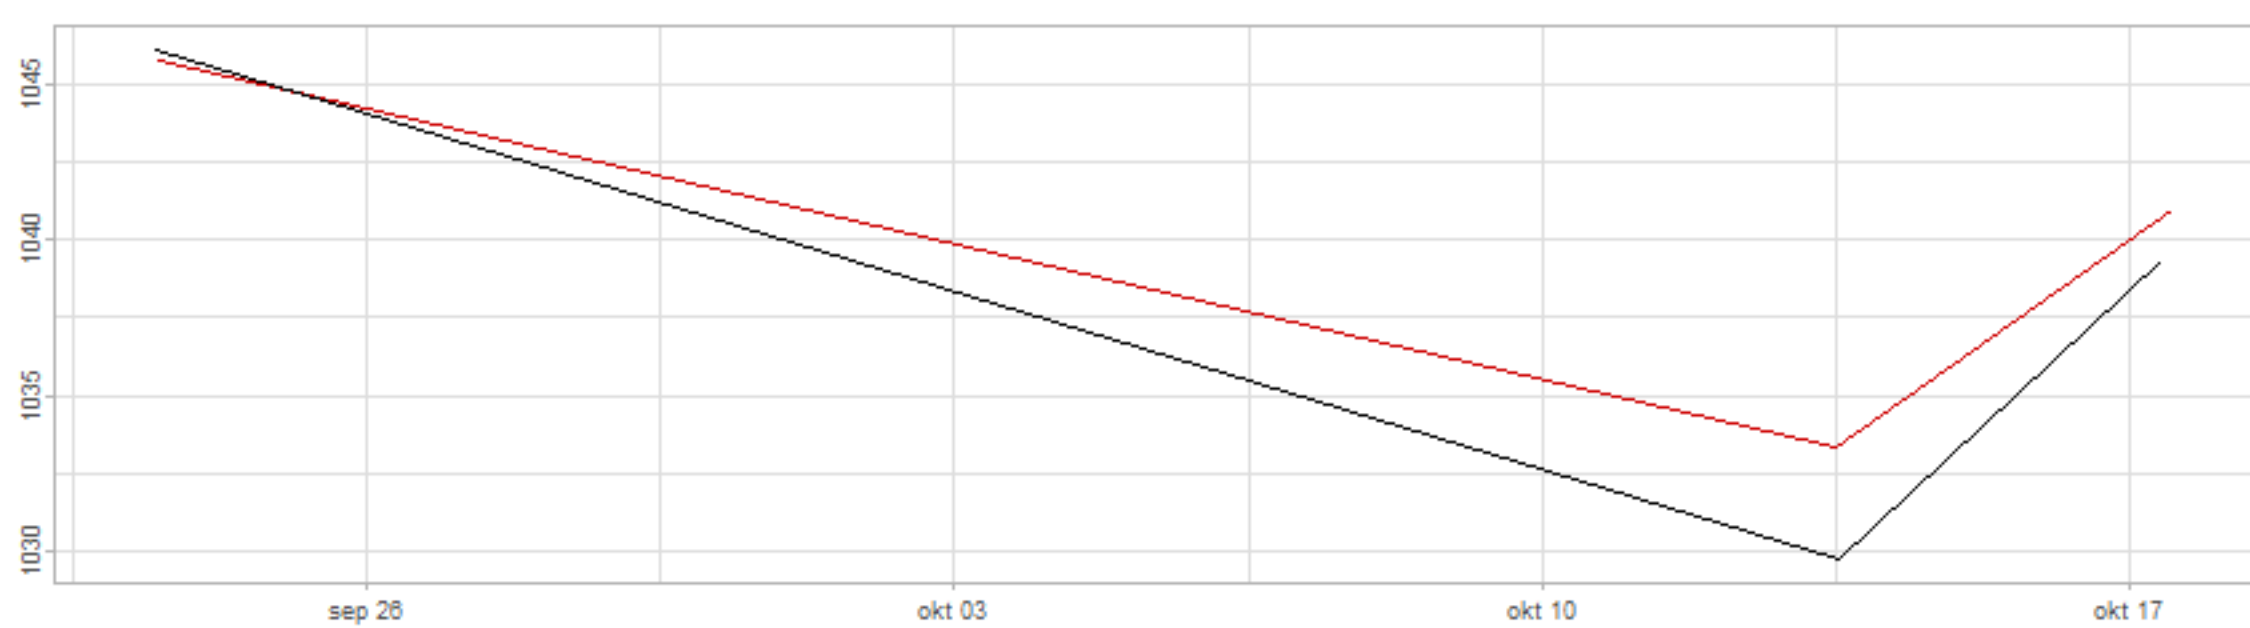

Drift p-value: 1.91e-03, rate: -3.19 cmH2O/year @2017-03-16 12:00:00

Drift p-value: 8.12e-01, rate: 103.00 cmH2O/year @2019-09-19

Drift p-value: 8.09e-01, rate: 1.77 cmH2O/year @2019-01-08 12:00:00

Drift p-value: 9.47e-01, rate: -93.94 cmH2O/year @2019-09-06 12:00:00

BAOL500X_B_0029B - v0.01

BAOL503X_B_009C1 - v0.01

BAOL517X_B_0055C - v0.01

BAOL518X_B_B2129 - v0.01

Drift p-value: 6.83e-01, rate: 0.48 cmH2O/year @2016-09-18 12:00:00

Drift p-value: $7.37e-02$, rate: -2062.73 cmH₂O/year @2020-02-03 12:00:00

Drift p-value: 7.29e-01, rate: 0.41 cmH2O/year @2016-08-30 12:00:00

Drift p-value: 6.50e-01, rate: 0.21 cmH2O/year @2016-09-23 12:00:00

Drift p-value: 7.98e-01, rate: 98.17 cmH2O/year @2019-11-01

BAOL547X_B_B2137 - v0.01