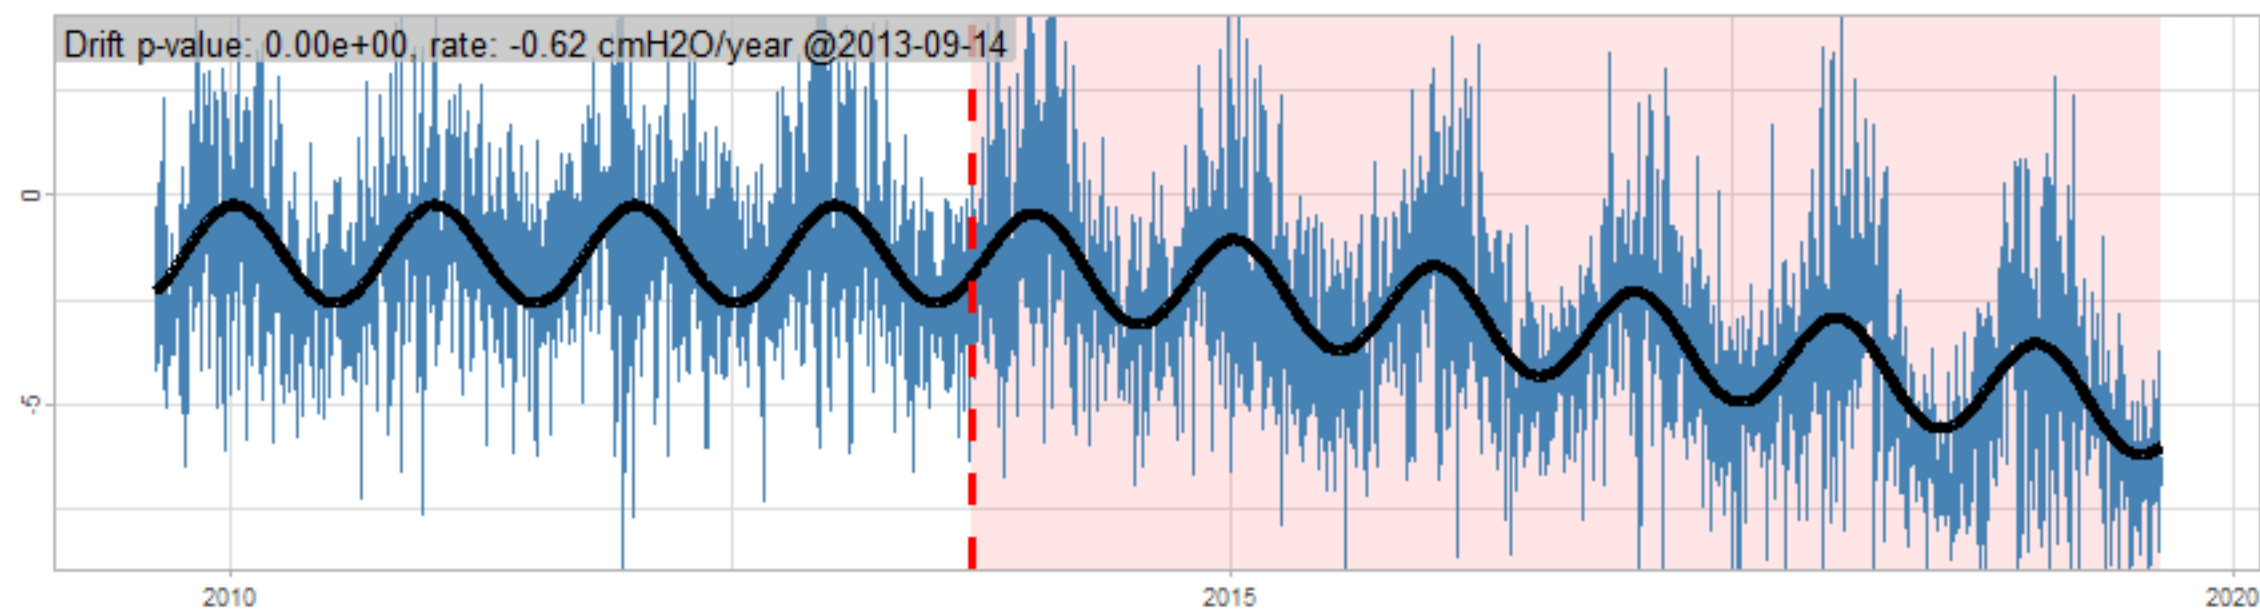

Drift p-value: 1.91e-03, rate: -3.19 cmH2O/year @2017-03-16 12:00:00

Drift p-value: 8.12e-01, rate: 103.00 cmH2O/year @2019-09-19

Drift p-value: 8.09e-01, rate: 1.77 cmH2O/year @2019-01-08 12:00:00

Drift p-value: 9.47e-01, rate: -93.94 cmH2O/year @2019-09-06 12:00:00

BAOL500X_B_0029B - v0.01

BAOL503X_B_009C1 - v0.01

BAOL517X_B_0055C - v0.01

BAOL518X_B_B2129 - v0.01

Drift p-value: 6.83e-01, rate: 0.48 cmH2O/year @2016-09-18 12:00:00

Drift p-value: $7.37e-02$, rate: -2062.73 cmH₂O/year @2020-02-03 12:00:00

Drift p-value: 7.29e-01, rate: 0.41 cmH2O/year @2016-08-30 12:00:00

Drift p-value: 6.50e-01, rate: 0.21 cmH2O/year @2016-09-23 12:00:00

Drift p-value: 7.98e-01, rate: 98.17 cmH2O/year @2019-11-01

BAOL547X_B_B2137 - v0.01

BAOL548X_B_0055B - v0.01

Drift p-value: 9.22e-01, rate: 0.67 cmH2O/year @2014-12-13

Drift p-value: 8.57e-01, rate: 164.61 cmH2O/year @2017-12-22 12:00:00

BAOL550X_B_B2136 - v0.01

BAOL551X_B_B2135 - v0.01