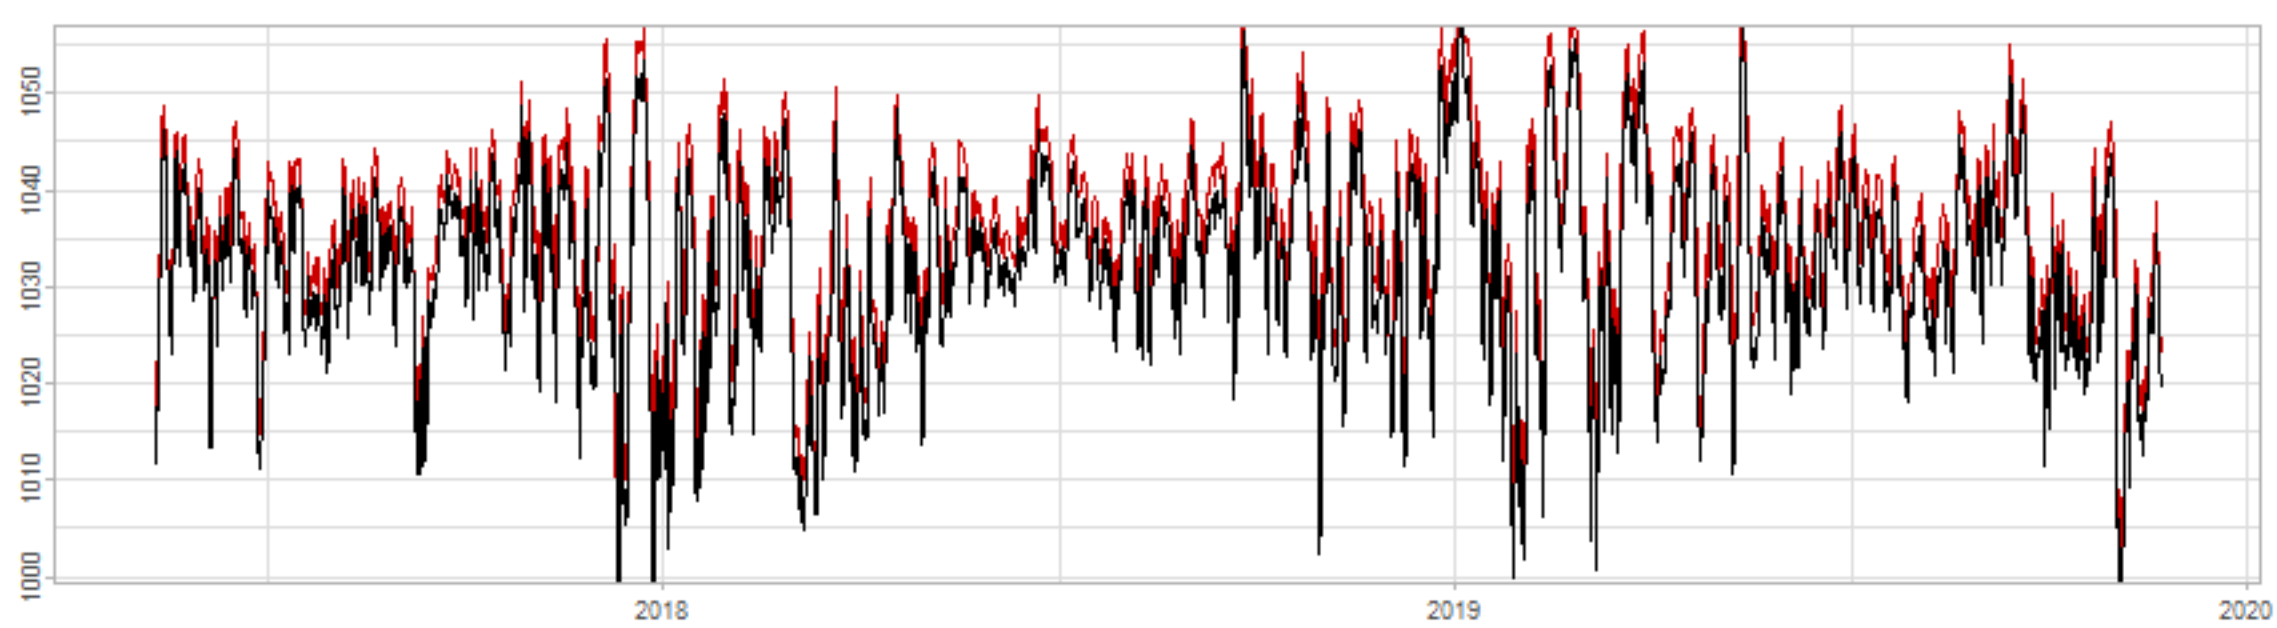

Drift p-value: 1.91e-03, rate: -3.19 cmH2O/year @2017-03-16 12:00:00

Drift p-value: 8.12e-01, rate: 103.00 cmH2O/year @2019-09-19

Drift p-value: 8.09e-01, rate: 1.77 cmH2O/year @2019-01-08 12:00:00

Drift p-value: 9.47e-01, rate: -93.94 cmH2O/year @2019-09-06 12:00:00

BAOL500X_B_0029B - v0.01

BAOL503X_B_009C1 - v0.01

BAOL517X_B_0055C - v0.01

BAOL518X_B_B2129 - v0.01

Drift p-value: 6.83e-01, rate: 0.48 cmH2O/year @2016-09-18 12:00:00

Drift p-value: $7.37e-02$, rate: -2062.73 cmH₂O/year @2020-02-03 12:00:00

Drift p-value: 7.29e-01, rate: 0.41 cmH2O/year @2016-08-30 12:00:00

Drift p-value: 6.50e-01, rate: 0.21 cmH2O/year @2016-09-23 12:00:00

Drift p-value: 7.98e-01, rate: 98.17 cmH2O/year @2019-11-01

BAOL547X_B_B2137 - v0.01

BAOL548X_B_0055B - v0.01

Drift p-value: 9.22e-01, rate: 0.67 cmH2O/year @2014-12-13

Drift p-value: 8.57e-01, rate: 164.61 cmH2O/year @2017-12-22 12:00:00

BAOL550X_B_B2136 - v0.01

BAOL551X_B_B2135 - v0.01