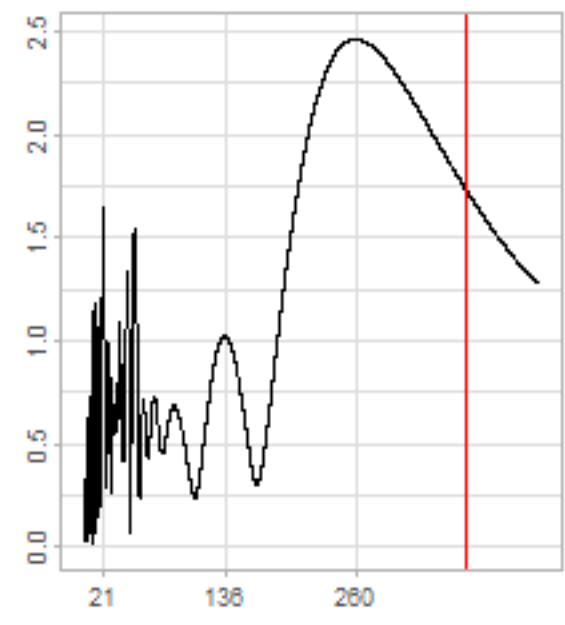

Drift p-value: 1.91e-03, rate: -3.19 cmH2O/year @2017-03-16 12:00:00

Drift p-value: 8.12e-01, rate: 103.00 cmH2O/year @2019-09-19

Drift p-value: 8.09e-01, rate: 1.77 cmH2O/year @2019-01-08 12:00:00

Drift p-value: 9.47e-01, rate: -93.94 cmH2O/year @2019-09-06 12:00:00

BAOL500X_B_0029B - v0.01

BAOL503X_B_009C1 - v0.01

BAOL517X_B_0055C - v0.01

BAOL518X_B_B2129 - v0.01

Drift p-value: 6.83e-01, rate: 0.48 cmH2O/year @2016-09-18 12:00:00

Drift p-value: $7.37e-02$, rate: -2062.73 cmH₂O/year @2020-02-03 12:00:00

Drift p-value: 7.29e-01, rate: 0.41 cmH2O/year @2016-08-30 12:00:00

Drift p-value: 6.50e-01, rate: 0.21 cmH2O/year @2016-09-23 12:00:00

Drift p-value: 7.98e-01, rate: 98.17 cmH2O/year @2019-11-01

BAOL547X_B_B2137 - v0.01

BAOL548X_B_0055B - v0.01

Drift p-value: 9.22e-01, rate: 0.67 cmH2O/year @2014-12-13

Drift p-value: 8.57e-01, rate: 164.61 cmH2O/year @2017-12-22 12:00:00

BAOL550X_B_B2136 - v0.01

BAOL551X_B_B2135 - v0.01