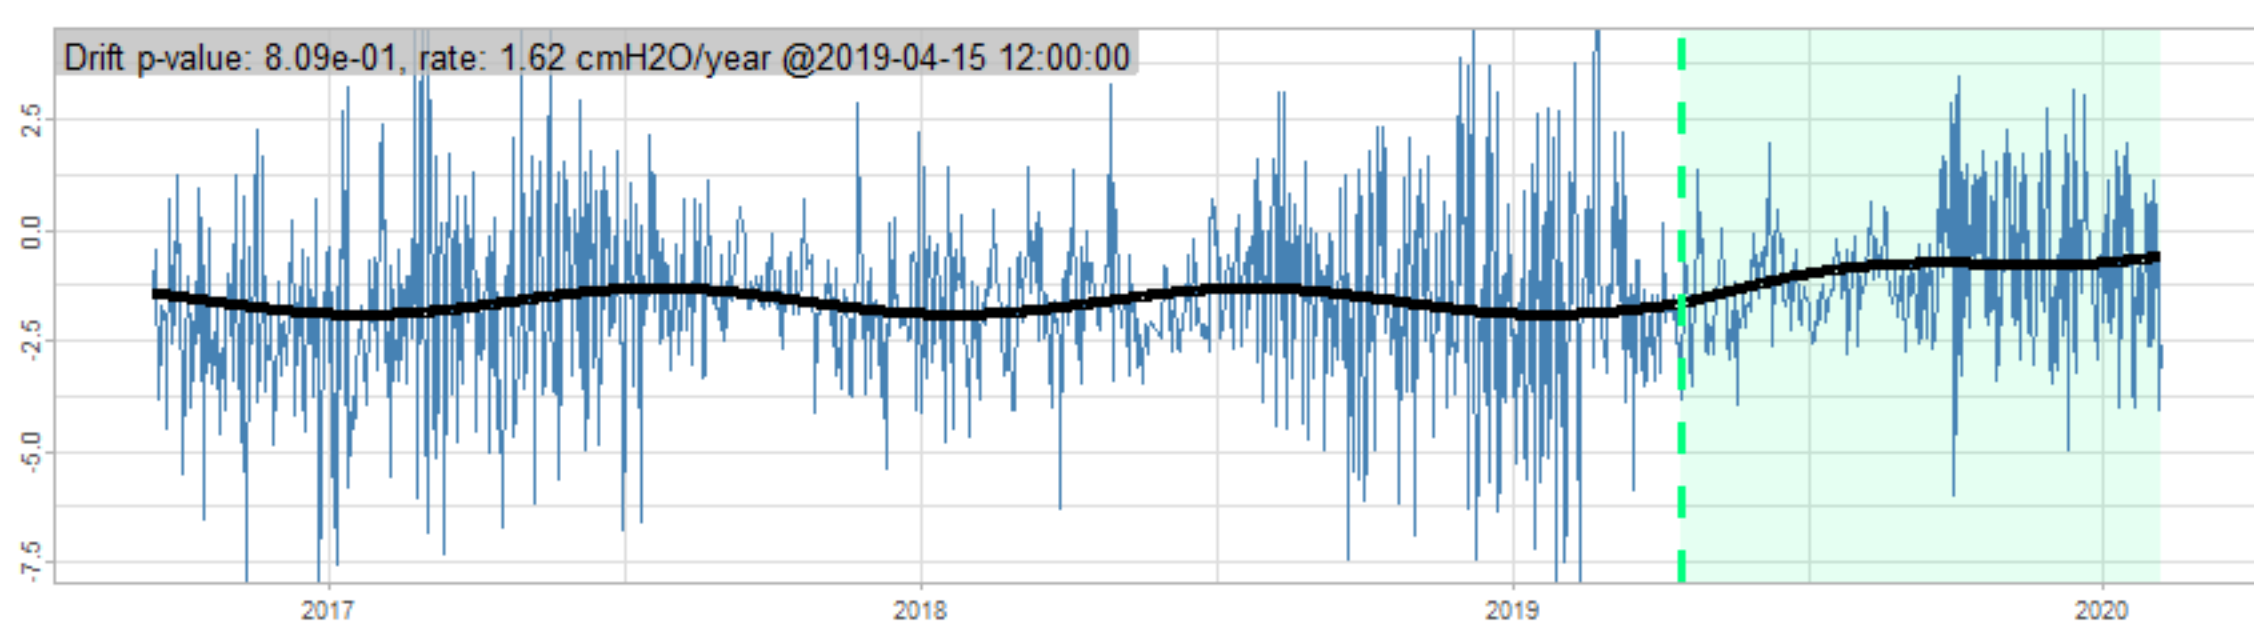

Drift p-value: 1.91e-03, rate: -3.19 cmH2O/year @2017-03-16 12:00:00

Drift p-value: 8.12e-01, rate: 103.00 cmH2O/year @2019-09-19

Drift p-value: 8.09e-01, rate: 1.77 cmH2O/year @2019-01-08 12:00:00

Drift p-value: 9.47e-01, rate: -93.94 cmH2O/year @2019-09-06 12:00:00

BAOL500X_B_0029B - v0.01

BAOL503X_B_009C1 - v0.01

BAOL517X_B_0055C - v0.01

BAOL518X_B_B2129 - v0.01

Drift p-value: 6.83e-01, rate: 0.48 cmH2O/year @2016-09-18 12:00:00

Drift p-value: $7.37e-02$, rate: -2062.73 cmH₂O/year @2020-02-03 12:00:00

Drift p-value: 7.29e-01, rate: 0.41 cmH2O/year @2016-08-30 12:00:00

Drift p-value: 6.50e-01, rate: 0.21 cmH2O/year @2016-09-23 12:00:00

Drift p-value: 7.98e-01, rate: 98.17 cmH2O/year @2019-11-01

BAOL547X_B_B2137 - v0.01

BAOL548X_B_0055B - v0.01

Drift p-value: 9.22e-01, rate: 0.67 cmH2O/year @2014-12-13

Drift p-value: 8.57e-01, rate: 164.61 cmH2O/year @2017-12-22 12:00:00

BAOL550X_B_B2136 - v0.01

BAOL551X_B_B2135 - v0.01