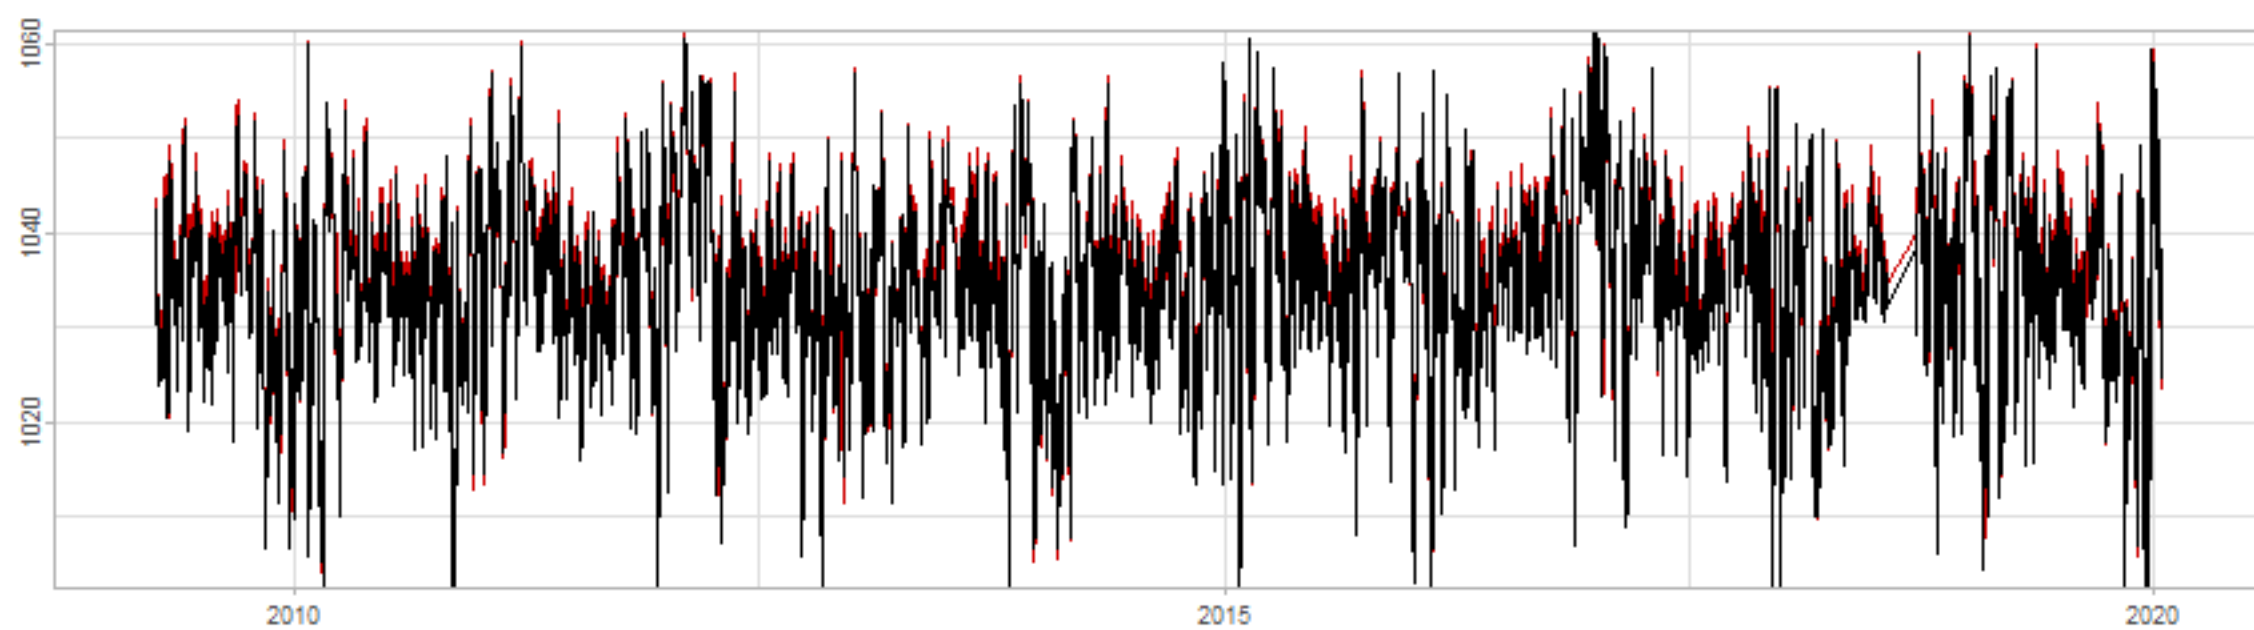

Drift p-value: 1.91e-03, rate: -3.19 cmH2O/year @2017-03-16 12:00:00

Drift p-value: 8.12e-01, rate: 103.00 cmH2O/year @2019-09-19

Drift p-value: 8.09e-01, rate: 1.77 cmH2O/year @2019-01-08 12:00:00

Drift p-value: 9.47e-01, rate: -93.94 cmH2O/year @2019-09-06 12:00:00

BAOL500X_B_0029B - v0.01

BAOL503X_B_009C1 - v0.01

BAOL517X_B_0055C - v0.01

BAOL518X_B_B2129 - v0.01

Drift p-value: 6.83e-01, rate: 0.48 cmH2O/year @2016-09-18 12:00:00

Drift p-value: $7.37e-02$, rate: -2062.73 cmH₂O/year @2020-02-03 12:00:00

Drift p-value: 7.29e-01, rate: 0.41 cmH2O/year @2016-08-30 12:00:00

Drift p-value: 6.50e-01, rate: 0.21 cmH2O/year @2016-09-23 12:00:00

Drift p-value: 7.98e-01, rate: 98.17 cmH2O/year @2019-11-01

BAOL547X_B_B2137 - v0.01

BAOL548X_B_0055B - v0.01

Drift p-value: 9.22e-01, rate: 0.67 cmH2O/year @2014-12-13

Drift p-value: 8.57e-01, rate: 164.61 cmH2O/year @2017-12-22 12:00:00

BAOL550X_B_B2136 - v0.01

BAOL551X_B_B2135 - v0.01