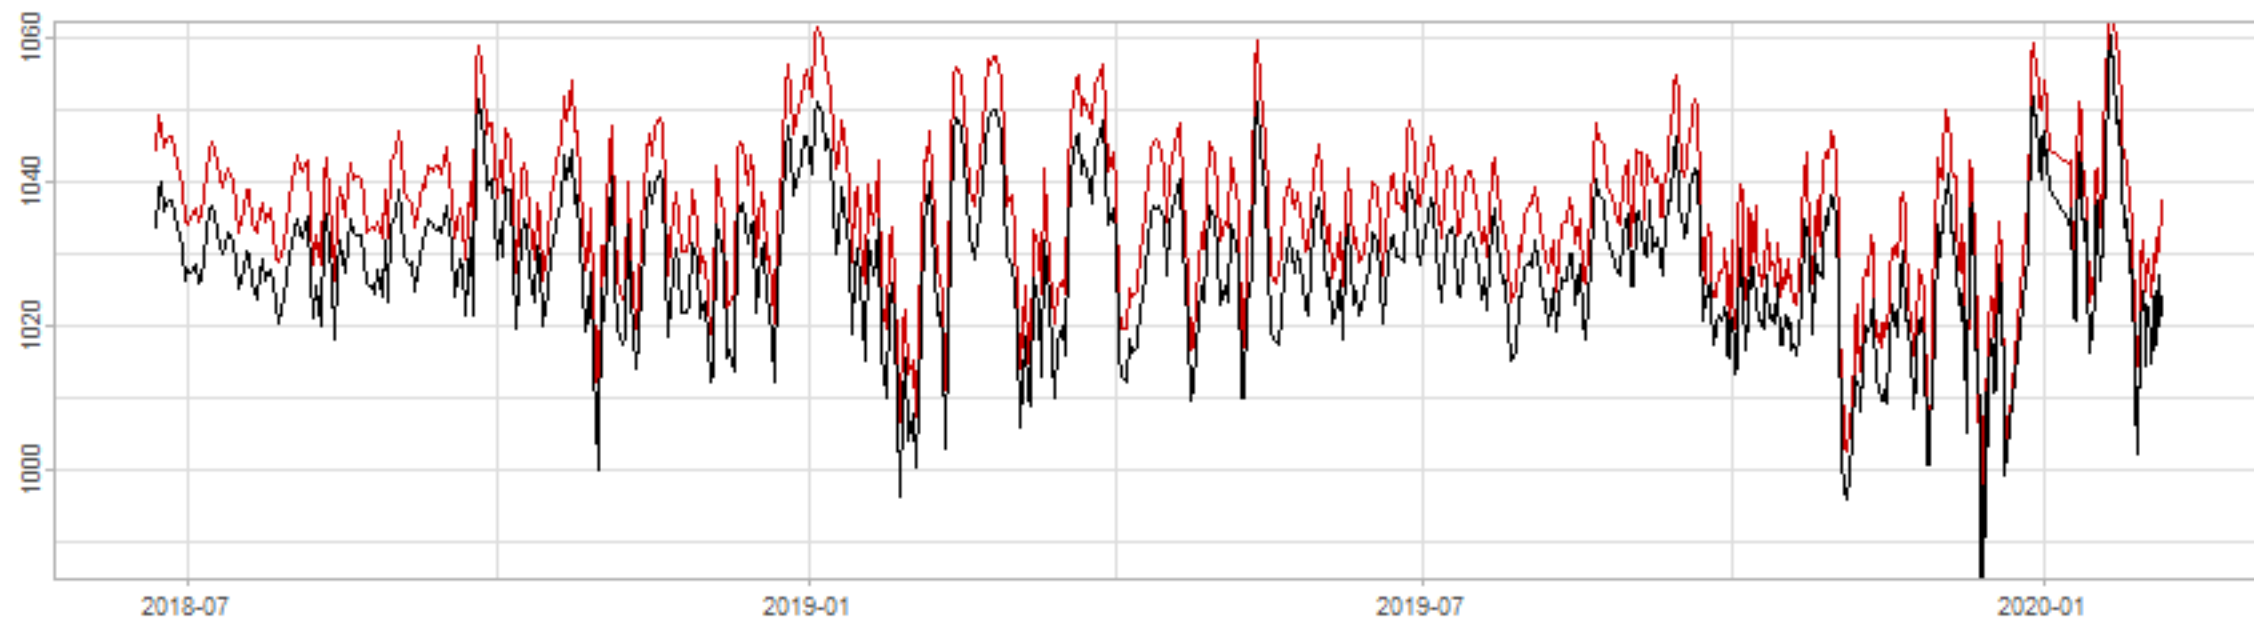

Drift p-value: 1.91e-03, rate: -3.19 cmH2O/year @2017-03-16 12:00:00

Drift p-value: 8.12e-01, rate: 103.00 cmH2O/year @2019-09-19

Drift p-value: 8.09e-01, rate: 1.77 cmH2O/year @2019-01-08 12:00:00

Drift p-value: 9.47e-01, rate: -93.94 cmH2O/year @2019-09-06 12:00:00

BAOL500X_B_0029B - v0.01

BAOL503X_B_009C1 - v0.01

BAOL517X_B_0055C - v0.01

BAOL518X_B_B2129 - v0.01

Drift p-value: 6.83e-01, rate: 0.48 cmH2O/year @2016-09-18 12:00:00

Drift p-value: $7.37e-02$, rate: -2062.73 cmH₂O/year @2020-02-03 12:00:00

Drift p-value: 7.29e-01, rate: 0.41 cmH2O/year @2016-08-30 12:00:00

Drift p-value: 6.50e-01, rate: 0.21 cmH2O/year @2016-09-23 12:00:00

Drift p-value: 7.98e-01, rate: 98.17 cmH2O/year @2019-11-01

BAOL547X_B_B2137 - v0.01

BAOL548X_B_0055B - v0.01

Drift p-value: 9.22e-01, rate: 0.67 cmH2O/year @2014-12-13

Drift p-value: 8.57e-01, rate: 164.61 cmH2O/year @2017-12-22 12:00:00

BAOL550X_B_B2136 - v0.01

BAOL551X_B_B2135 - v0.01