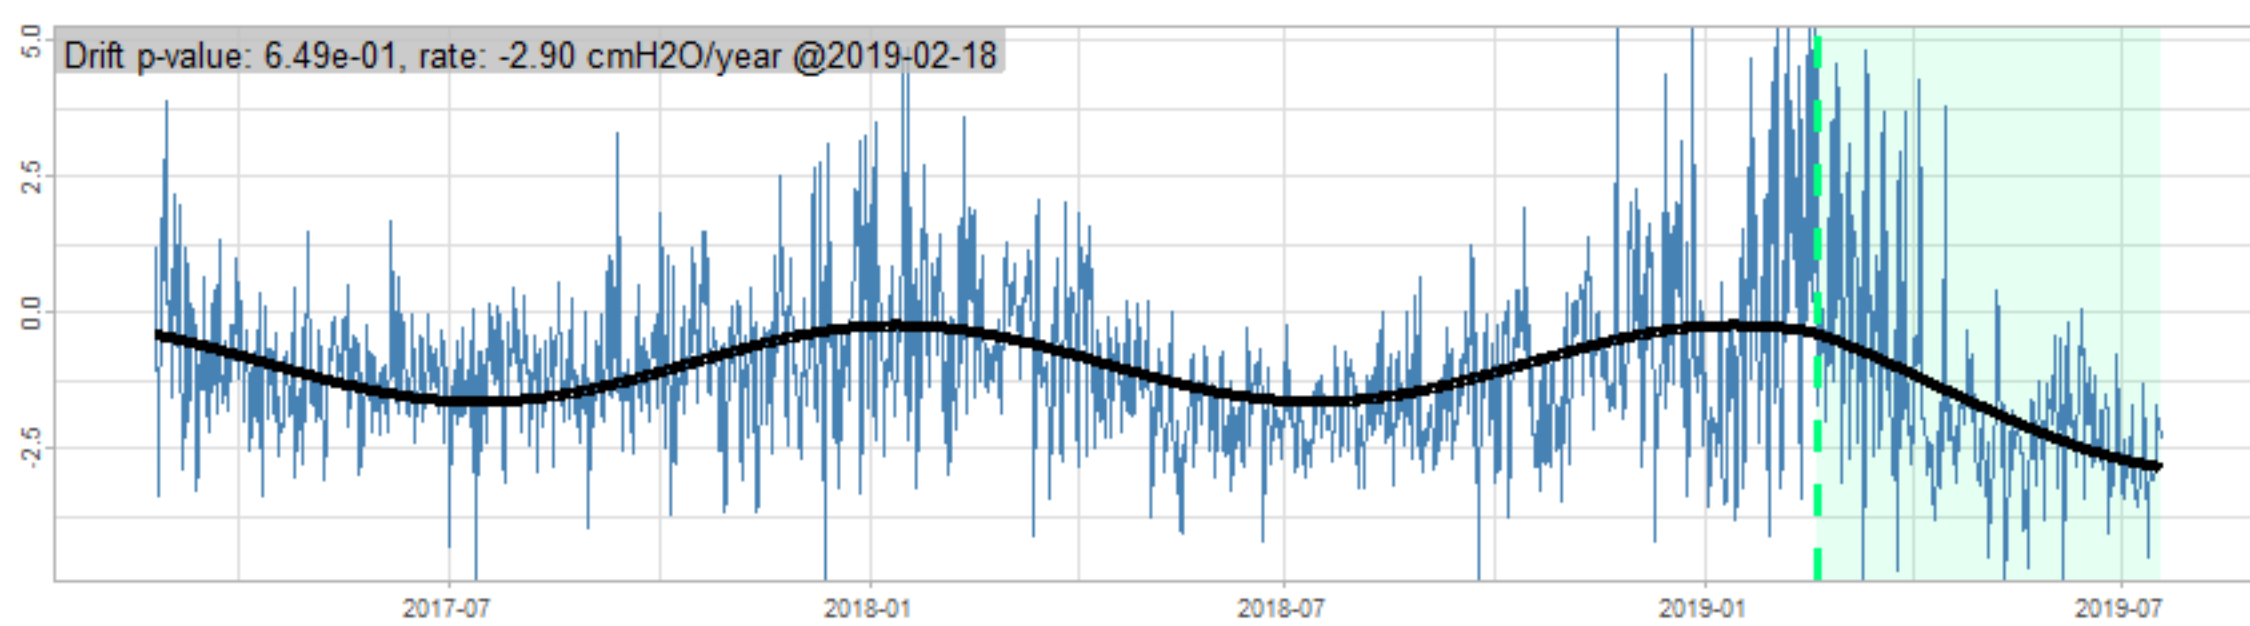

Drift p-value: 1.91e-03, rate: -3.19 cmH2O/year @2017-03-16 12:00:00

Drift p-value: 8.12e-01, rate: 103.00 cmH2O/year @2019-09-19

Drift p-value: 8.09e-01, rate: 1.77 cmH2O/year @2019-01-08 12:00:00

Drift p-value: 9.47e-01, rate: -93.94 cmH2O/year @2019-09-06 12:00:00

BAOL500X_B_0029B - v0.01

BAOL503X_B_009C1 - v0.01

BAOL517X_B_0055C - v0.01

BAOL518X_B_B2129 - v0.01

Drift p-value: 6.83e-01, rate: 0.48 cmH2O/year @2016-09-18 12:00:00

Drift p-value: $7.37e-02$, rate: -2062.73 cmH₂O/year @2020-02-03 12:00:00

Drift p-value: 7.29e-01, rate: 0.41 cmH2O/year @2016-08-30 12:00:00

Drift p-value: 6.50e-01, rate: 0.21 cmH2O/year @2016-09-23 12:00:00

Drift p-value: 7.98e-01, rate: 98.17 cmH2O/year @2019-11-01

BAOL547X_B_B2137 - v0.01

BAOL548X_B_0055B - v0.01

Drift p-value: 9.22e-01, rate: 0.67 cmH2O/year @2014-12-13

Drift p-value: 8.57e-01, rate: 164.61 cmH2O/year @2017-12-22 12:00:00

BAOL550X_B_B2136 - v0.01

BAOL551X_B_B2135 - v0.01