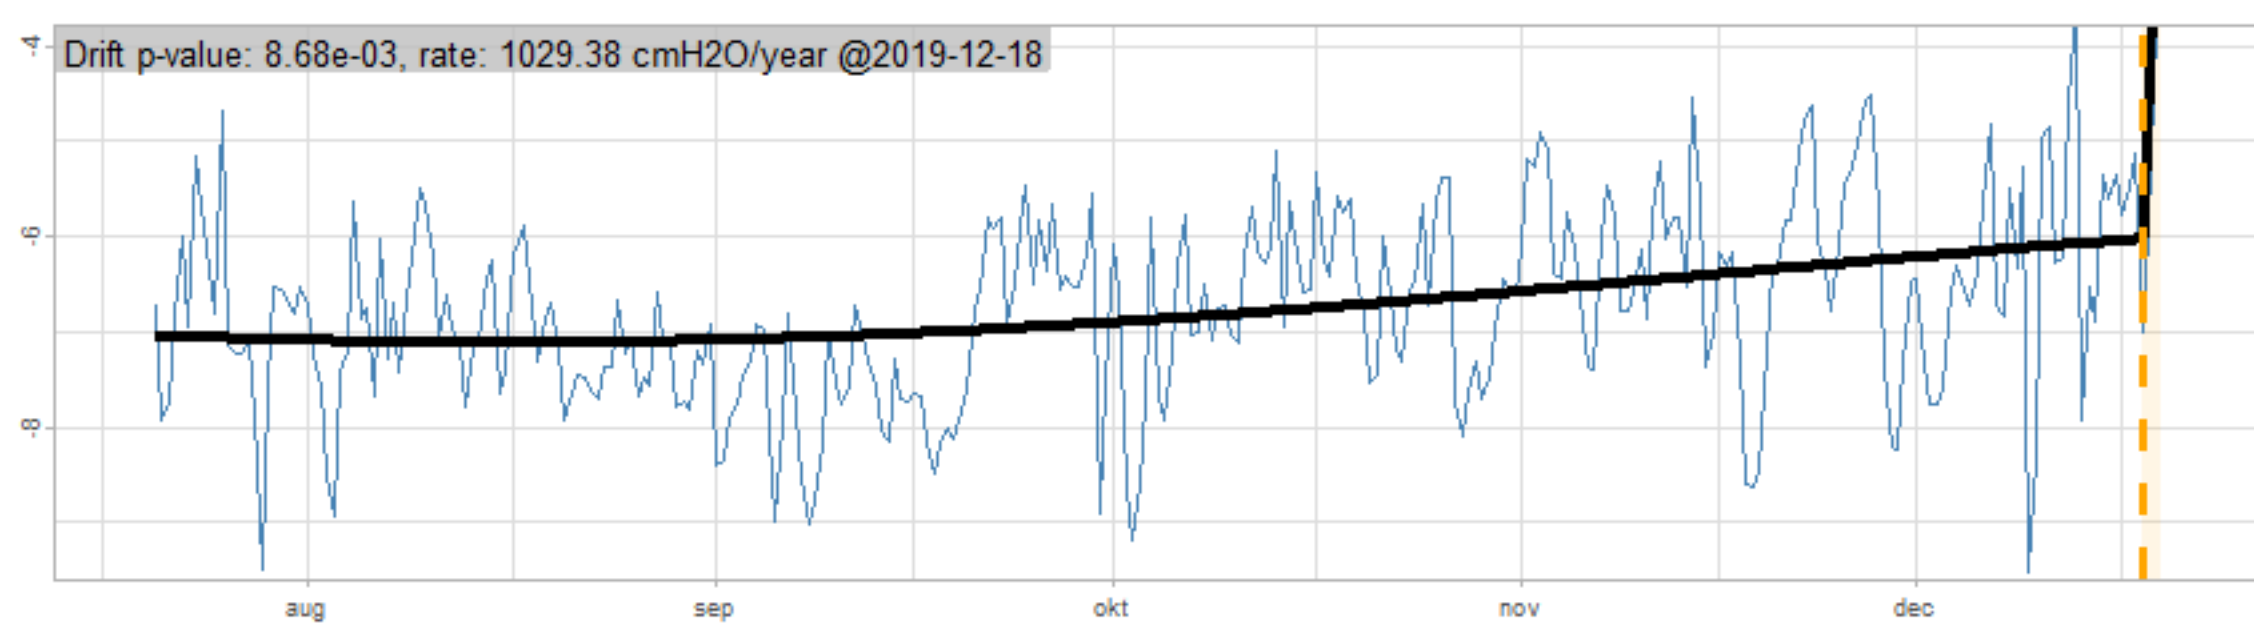

Drift p-value: 1.91e-03, rate: -3.19 cmH2O/year @2017-03-16 12:00:00

Drift p-value: 8.12e-01, rate: 103.00 cmH2O/year @2019-09-19

Drift p-value: 8.09e-01, rate: 1.77 cmH2O/year @2019-01-08 12:00:00

Drift p-value: 9.47e-01, rate: -93.94 cmH2O/year @2019-09-06 12:00:00

BAOL500X_B_0029B - v0.01

BAOL503X_B_009C1 - v0.01

BAOL517X_B_0055C - v0.01

BAOL518X_B_B2129 - v0.01

Drift p-value: 6.83e-01, rate: 0.48 cmH2O/year @2016-09-18 12:00:00

Drift p-value: $7.37e-02$, rate: -2062.73 cmH₂O/year @2020-02-03 12:00:00

Drift p-value: 7.29e-01, rate: 0.41 cmH2O/year @2016-08-30 12:00:00

Drift p-value: 6.50e-01, rate: 0.21 cmH2O/year @2016-09-23 12:00:00

Drift p-value: 7.98e-01, rate: 98.17 cmH2O/year @2019-11-01

BAOL547X_B_B2137 - v0.01

BAOL548X_B_0055B - v0.01

Drift p-value: 9.22e-01, rate: 0.67 cmH2O/year @2014-12-13

Drift p-value: 8.57e-01, rate: 164.61 cmH2O/year @2017-12-22 12:00:00

BAOL550X_B_B2136 - v0.01

BAOL551X_B_B2135 - v0.01