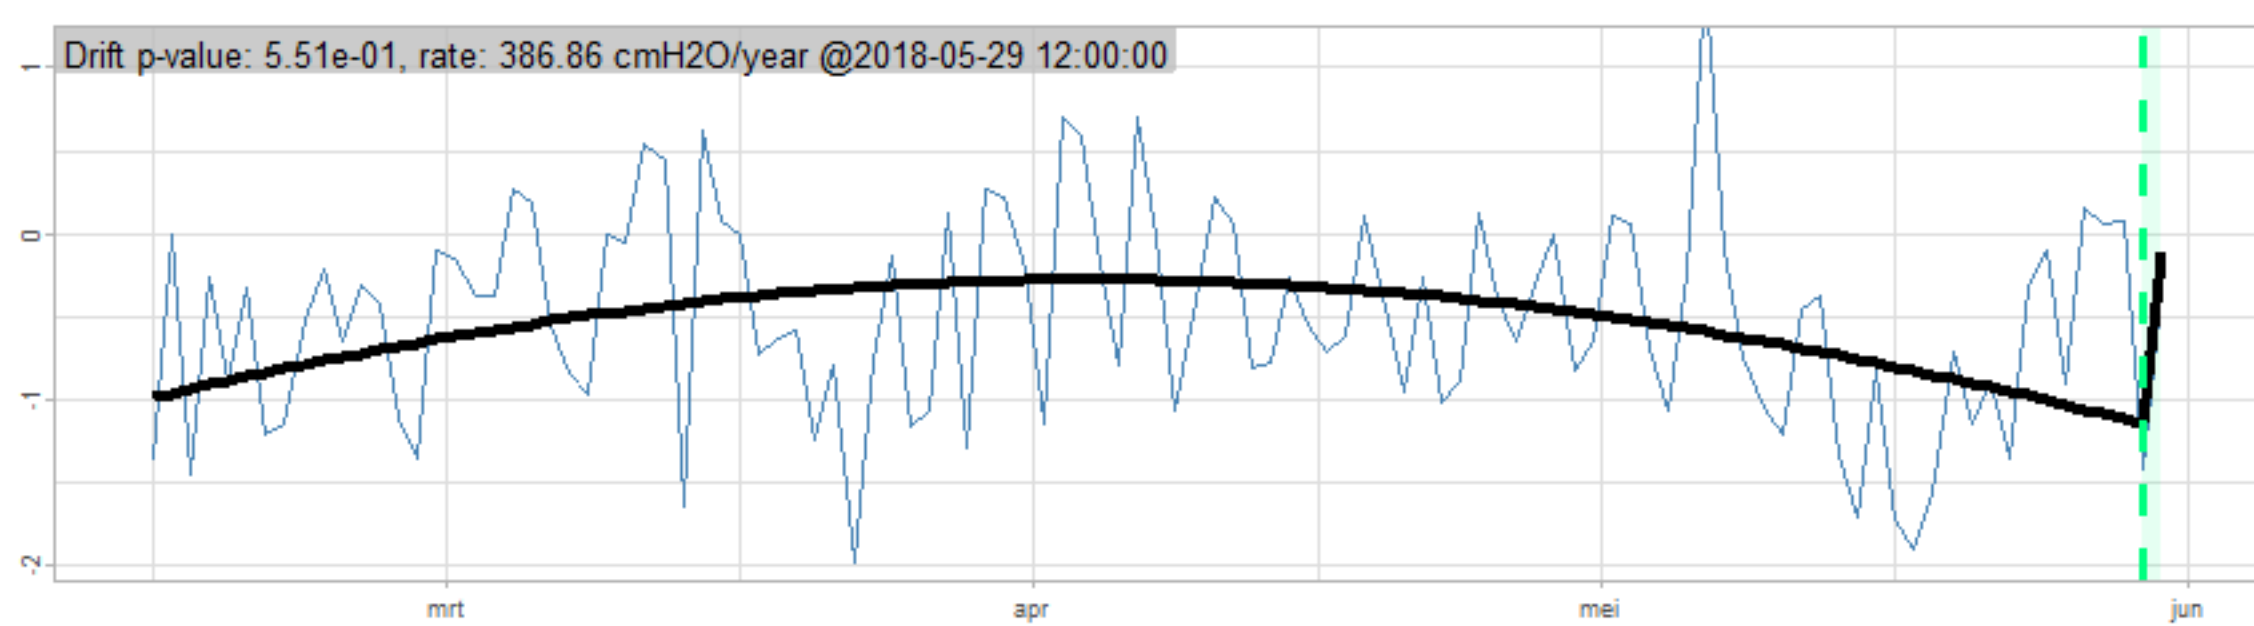

Drift p-value: 1.91e-03, rate: -3.19 cmH2O/year @2017-03-16 12:00:00

Drift p-value: 8.12e-01, rate: 103.00 cmH2O/year @2019-09-19

Drift p-value: 8.09e-01, rate: 1.77 cmH2O/year @2019-01-08 12:00:00

Drift p-value: 9.47e-01, rate: -93.94 cmH2O/year @2019-09-06 12:00:00

BAOL500X_B_0029B - v0.01

BAOL503X_B_009C1 - v0.01

BAOL517X_B_0055C - v0.01

BAOL518X_B_B2129 - v0.01

Drift p-value: 6.83e-01, rate: 0.48 cmH2O/year @2016-09-18 12:00:00

Drift p-value: $7.37e-02$, rate: -2062.73 cmH₂O/year @2020-02-03 12:00:00

Drift p-value: 7.29e-01, rate: 0.41 cmH2O/year @2016-08-30 12:00:00

Drift p-value: 6.50e-01, rate: 0.21 cmH2O/year @2016-09-23 12:00:00

Drift p-value: 7.98e-01, rate: 98.17 cmH2O/year @2019-11-01

BAOL547X_B_B2137 - v0.01

BAOL548X_B_0055B - v0.01

Drift p-value: 9.22e-01, rate: 0.67 cmH2O/year @2014-12-13

Drift p-value: 8.57e-01, rate: 164.61 cmH2O/year @2017-12-22 12:00:00

BAOL550X_B_B2136 - v0.01

BAOL551X_B_B2135 - v0.01