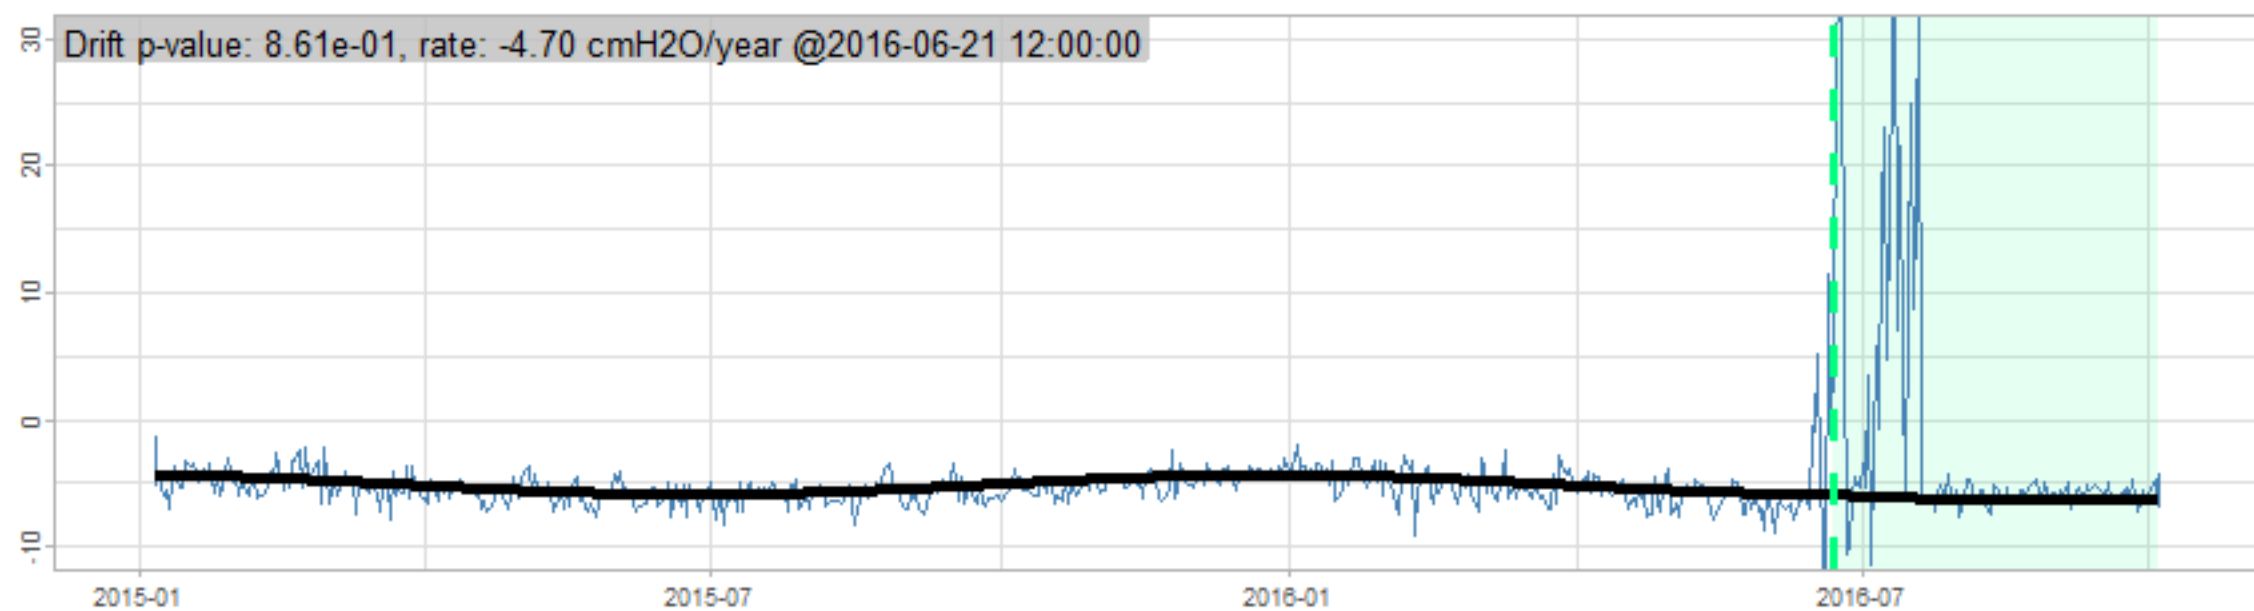

Drift p-value: 1.91e-03, rate: -3.19 cmH2O/year @2017-03-16 12:00:00

Drift p-value: 8.12e-01, rate: 103.00 cmH2O/year @2019-09-19

Drift p-value: 8.09e-01, rate: 1.77 cmH2O/year @2019-01-08 12:00:00

Drift p-value: 9.47e-01, rate: -93.94 cmH2O/year @2019-09-06 12:00:00

BAOL500X_B_0029B - v0.01

BAOL503X_B_009C1 - v0.01

BAOL517X_B_0055C - v0.01

BAOL518X_B_B2129 - v0.01

Drift p-value: 6.83e-01, rate: 0.48 cmH2O/year @2016-09-18 12:00:00

Drift p-value: $7.37e-02$, rate: -2062.73 cmH₂O/year @2020-02-03 12:00:00

Drift p-value: 7.29e-01, rate: 0.41 cmH2O/year @2016-08-30 12:00:00

Drift p-value: 6.50e-01, rate: 0.21 cmH2O/year @2016-09-23 12:00:00

Drift p-value: 7.98e-01, rate: 98.17 cmH2O/year @2019-11-01

BAOL547X_B_B2137 - v0.01

BAOL548X_B_0055B - v0.01

Drift p-value: 9.22e-01, rate: 0.67 cmH2O/year @2014-12-13

Drift p-value: 8.57e-01, rate: 164.61 cmH2O/year @2017-12-22 12:00:00

BAOL550X_B_B2136 - v0.01

BAOL551X_B_B2135 - v0.01