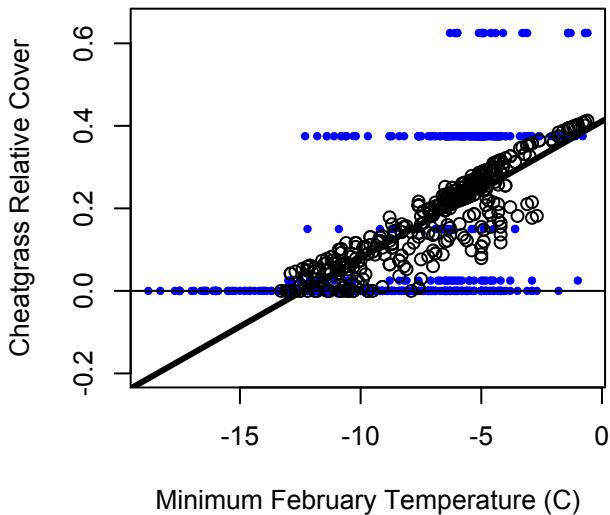

linear, 29 sites set to 0

logistic, 17 sites set to 0