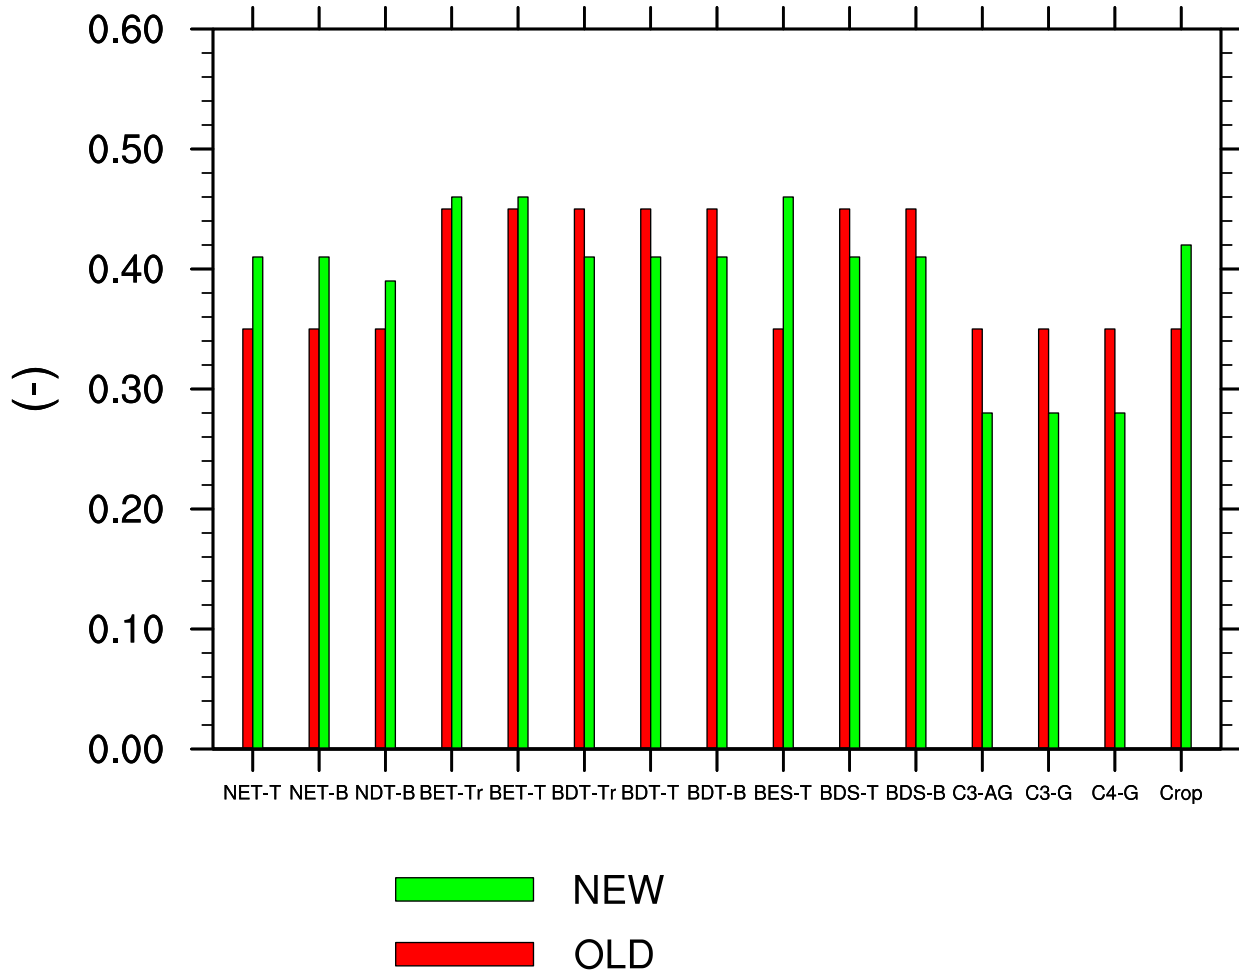

PFT Optical Properties (xl)

NEW
OLD

PFT Optical Properties (rholvis)

PFT Optical Properties (rhoInir)

PFT Optical Properties (rho_{vis})

NEW
OLD

PFT Optical Properties (rhosnir)

 NEW
 OLD

PFT Optical Properties (taulvis)

PFT Optical Properties (taulnir)

NEW
OLD