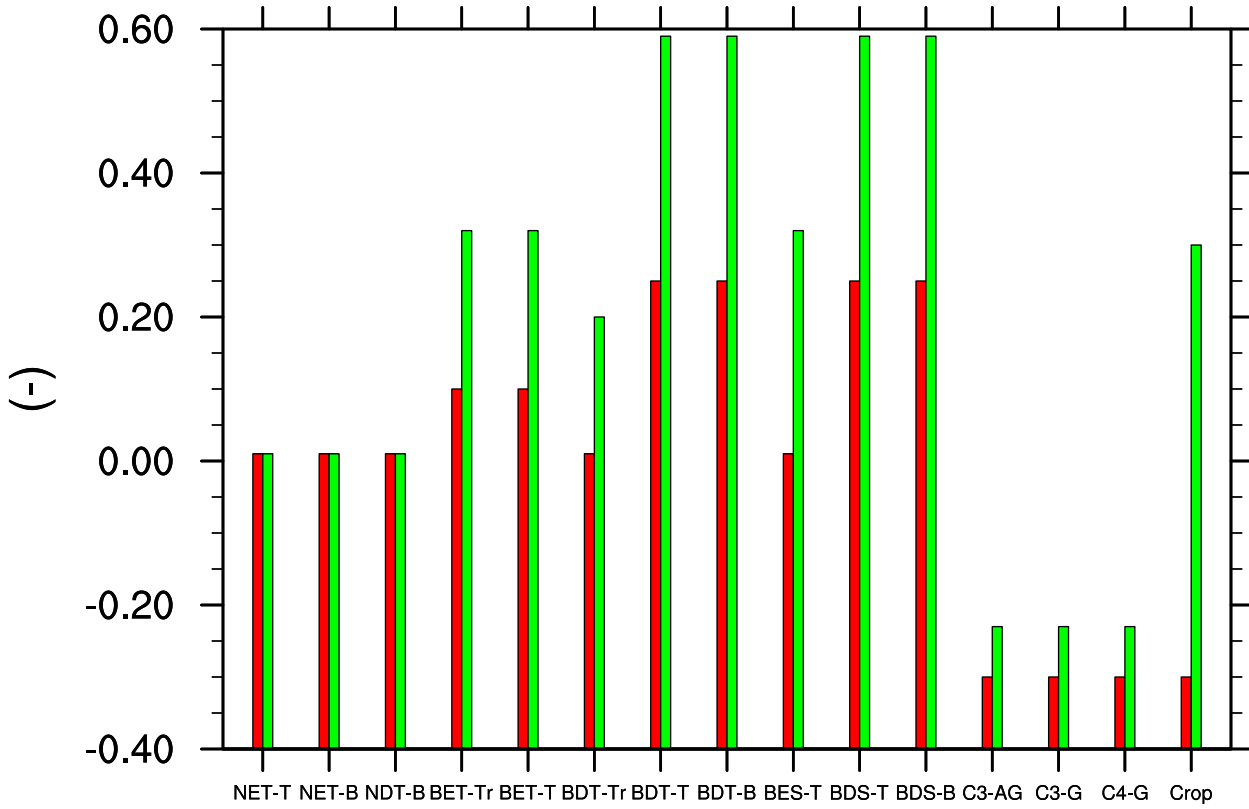

PFT Optical Properties (xl)

NEW
OLD

PFT Optical Properties (rholvis)

PFT Optical Properties (rhoInir)

PFT Optical Properties (rho_{vis})

NEW
OLD

PFT Optical Properties (rhosnir)

 NEW
 OLD

PFT Optical Properties (taulvis)

PFT Optical Properties (taulnir)

NEW
OLD