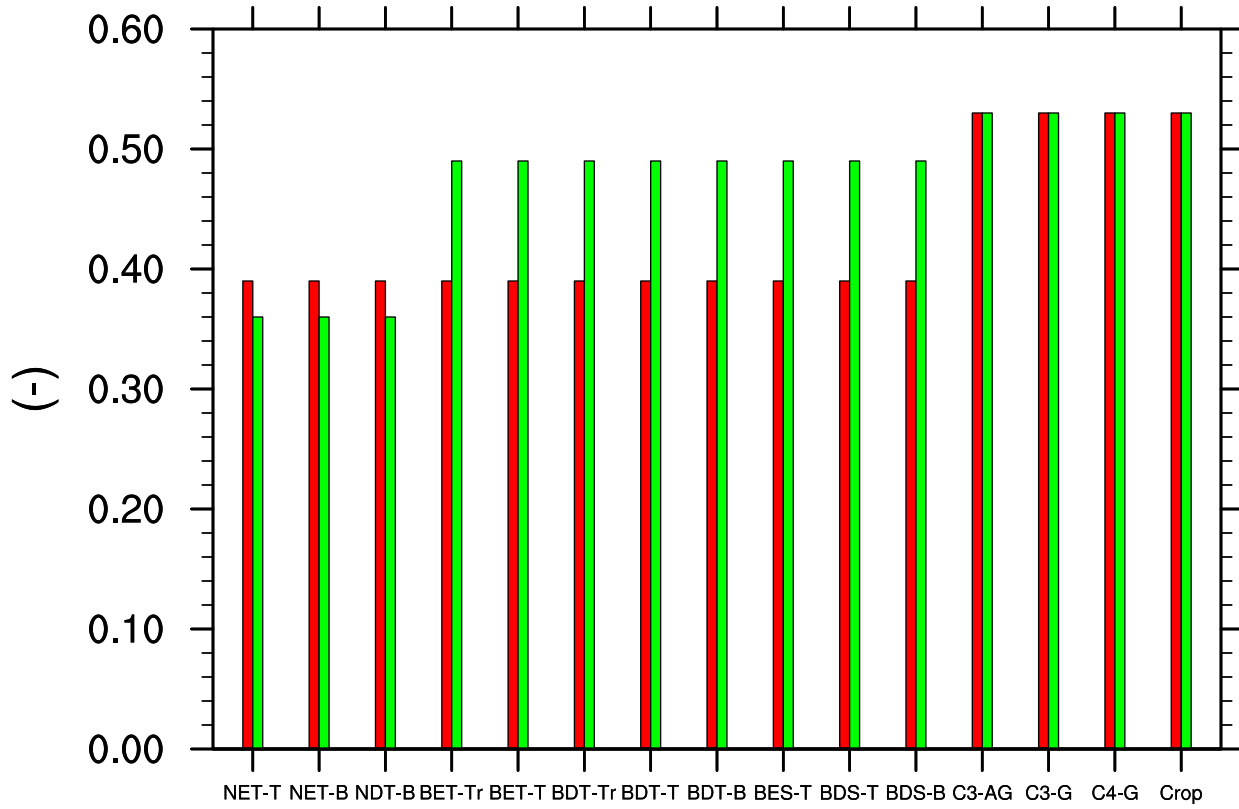

PFT Optical Properties (xl)

NEW
OLD

PFT Optical Properties (rholvis)

PFT Optical Properties (rhoInir)

PFT Optical Properties (rho_{vis})

NEW
OLD

PFT Optical Properties (rhosnir)

 NEW
 OLD

PFT Optical Properties (taulvis)

PFT Optical Properties (taulnir)

NEW
OLD