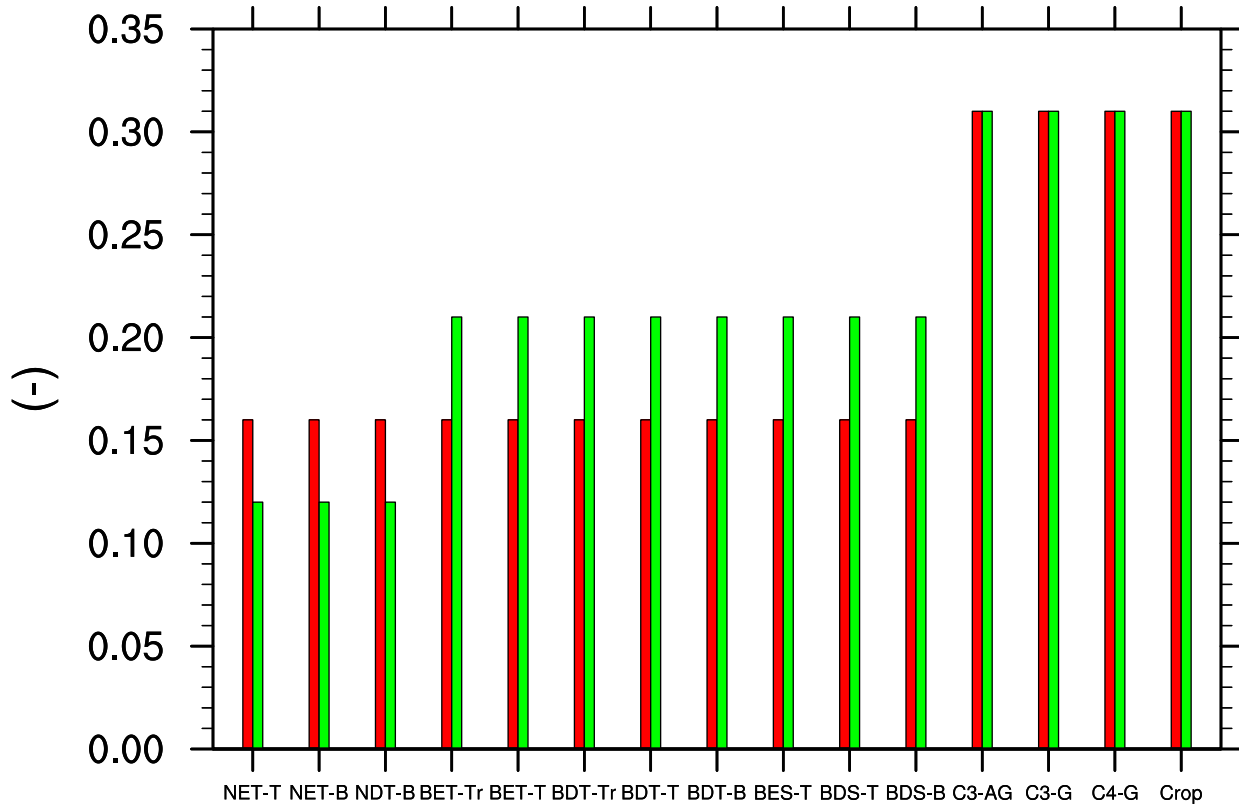

PFT Optical Properties (xl)

NEW
OLD

PFT Optical Properties (rholvis)

PFT Optical Properties (rhoInir)

PFT Optical Properties (rho_{vis})

NEW
OLD

PFT Optical Properties (rhosnir)

 NEW
 OLD

PFT Optical Properties (taulvis)

PFT Optical Properties (taulnir)

NEW
OLD