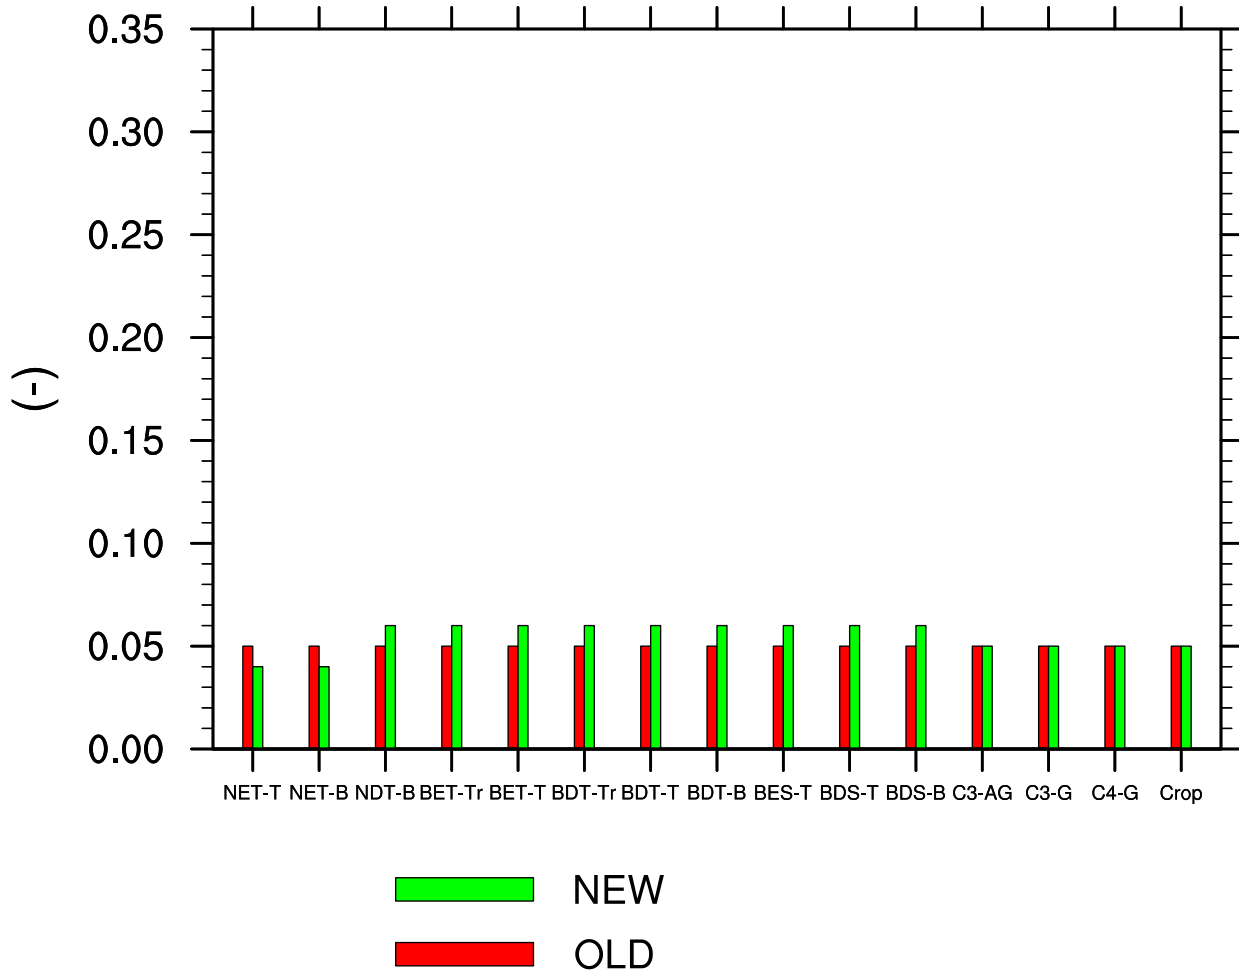

PFT Optical Properties (xl)

NEW
OLD

PFT Optical Properties (rholvis)

PFT Optical Properties (rhoInir)

PFT Optical Properties (rho_{vis})

NEW
OLD

PFT Optical Properties (rhosnir)

 NEW
 OLD

PFT Optical Properties (taulvis)

PFT Optical Properties (taulnir)

NEW
OLD