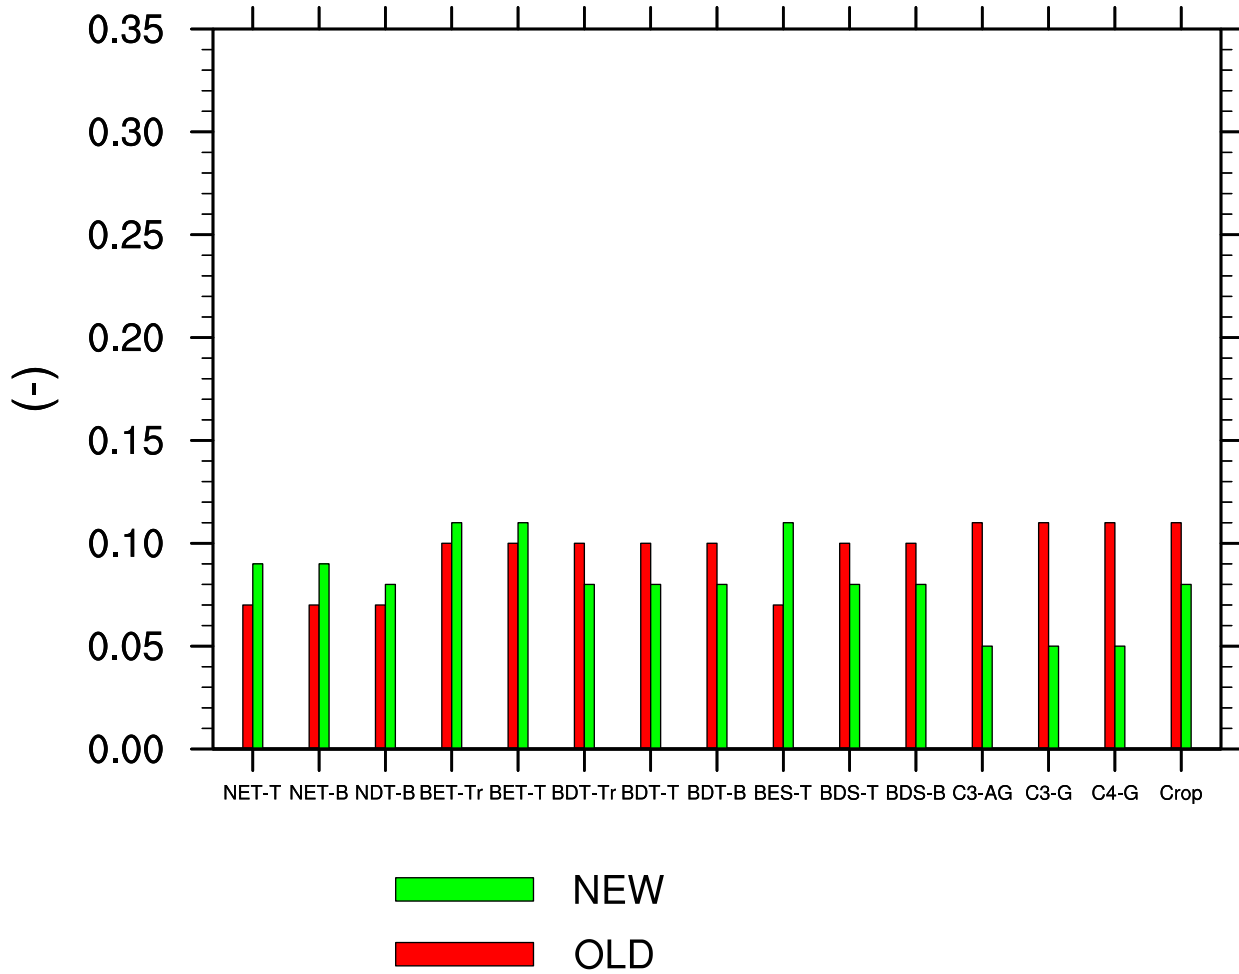

PFT Optical Properties (xl)

NEW
OLD

PFT Optical Properties (rholvis)

PFT Optical Properties (rhoInir)

PFT Optical Properties (rho_{vis})

NEW
OLD

PFT Optical Properties (rhosnir)

 NEW
 OLD

PFT Optical Properties (taulvis)

PFT Optical Properties (taulnir)

NEW
OLD