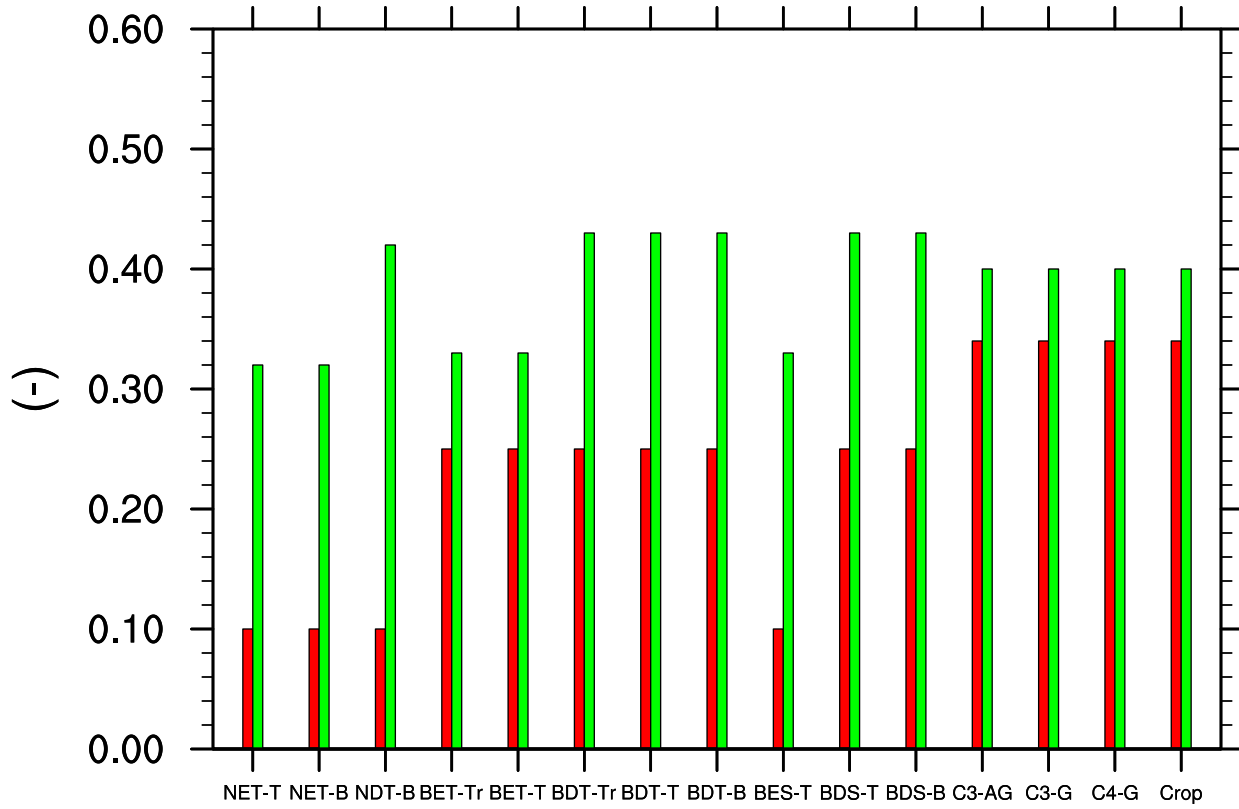

PFT Optical Properties (xl)

NEW
OLD

PFT Optical Properties (rholvis)

PFT Optical Properties (rhoInir)

PFT Optical Properties (rho_{vis})

NEW
OLD

PFT Optical Properties (rhosnir)

 NEW
 OLD

PFT Optical Properties (taulvis)

PFT Optical Properties (taulnir)

NEW
OLD