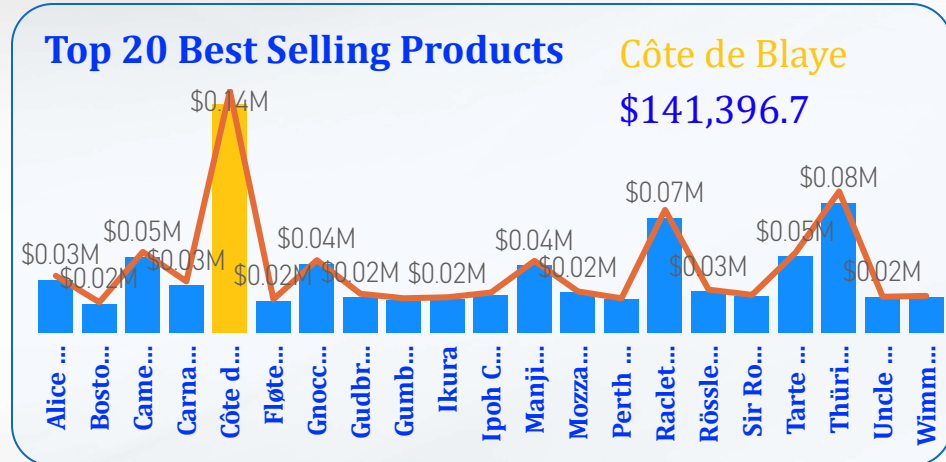

DASHBOARD

SALES

CATEGORIES

PRODUCTS

CUSTOMERS

Shipping Date

7/4/1996

5/6/1998