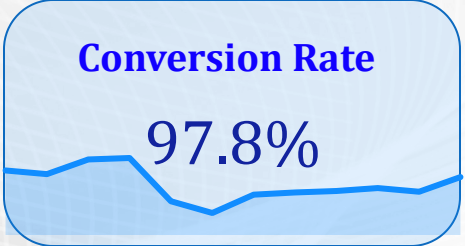

DASHBOARD

SALES

CATEGORIES

PRODUCTS

CUSTOMERS