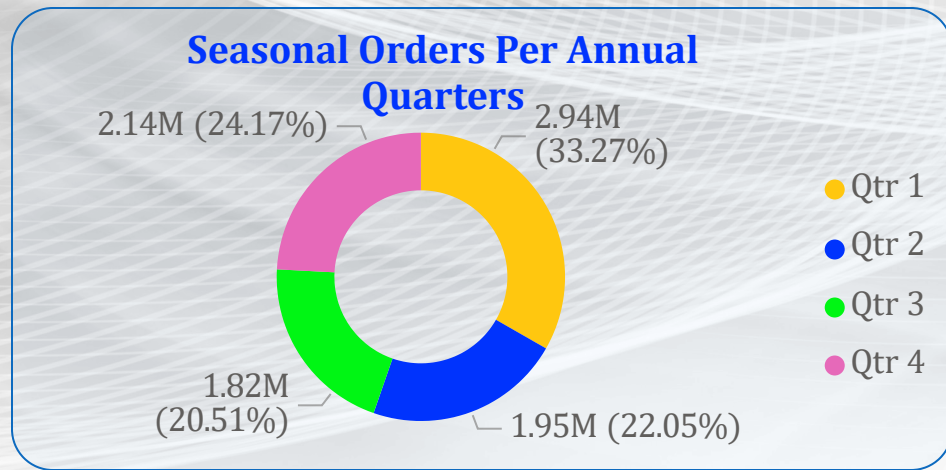

DASHBOARD

SALES

CATEGORIES

PRODUCTS

CUSTOMERS

Shipping Date

7/4/1996

5/6/1998