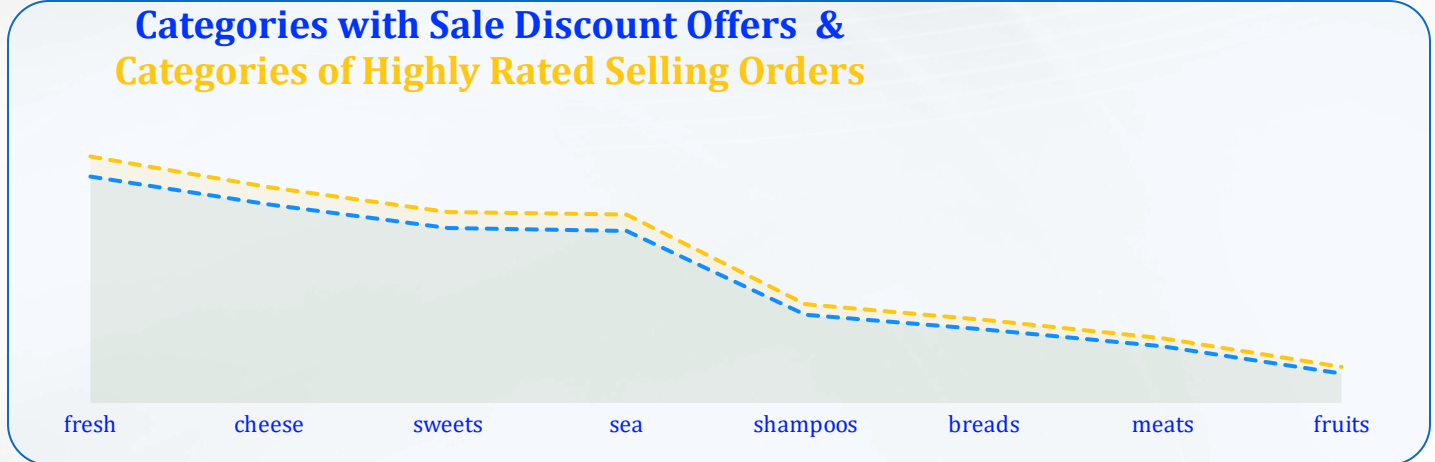

# Categories' Product

	bread	316
	cheese	450
	fresh	504
	fruits	174
	meats	217
	sea	447
	shamp...	417
	sweets	478