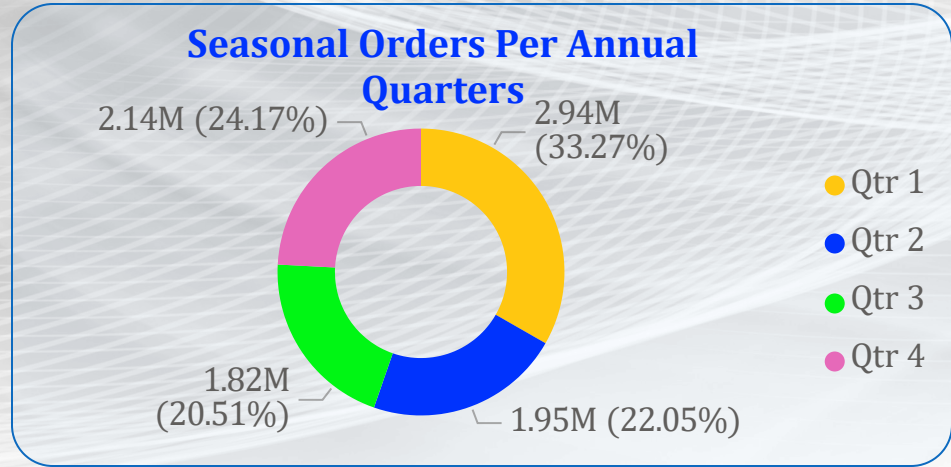

DASHBOARD

SALES

CATEGORIES

PRODUCTS

CUSTOMERS