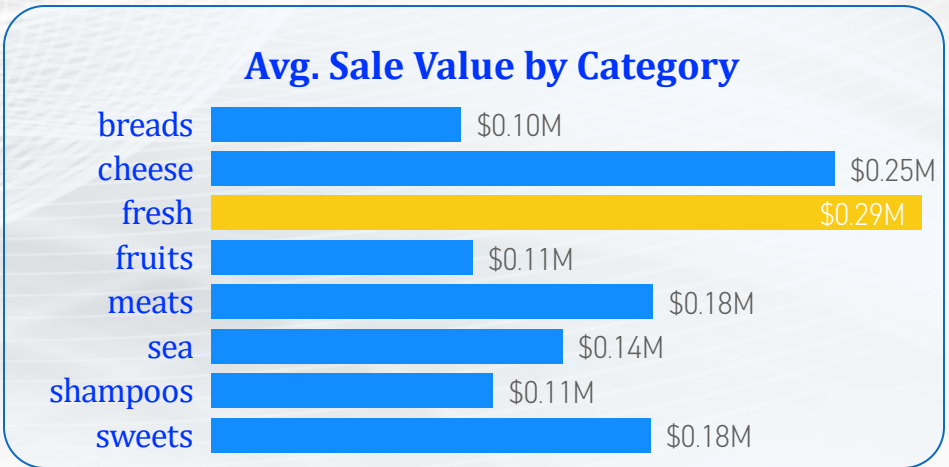

DASHBOARD

SALES

CATEGORIES

PRODUCTS

CUSTOMERS

Shipping Date

7/4/1996

5/6/1998

Categories' Product

	bread	316
	cheese	450
	fresh	504
	fruits	174
	meats	217
	sea	447
	shamp...	417
	sweets	478

DASHBOARD

SALES

CATEGORIES

PRODUCTS

CUSTOMERS

Shipping Date