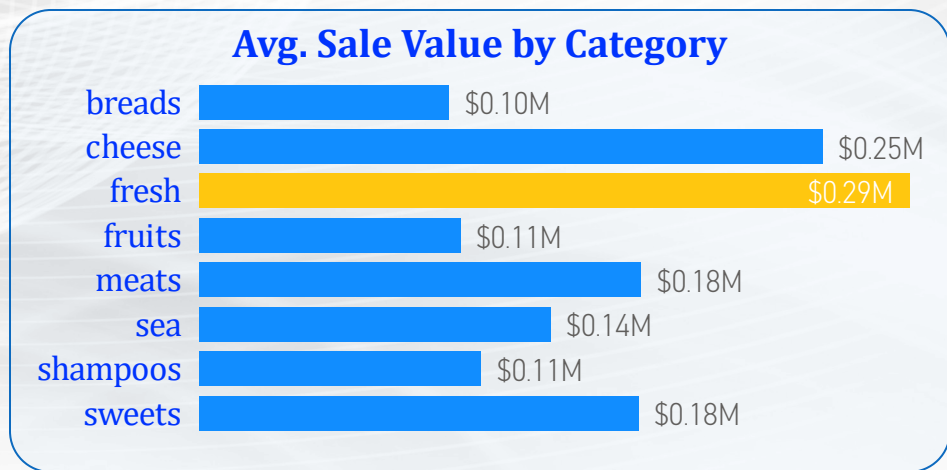

DASHBOARD

SALES

CATEGORIES

PRODUCTS

CUSTOMERS

Shipping Date

7/4/1996

5/6/1998