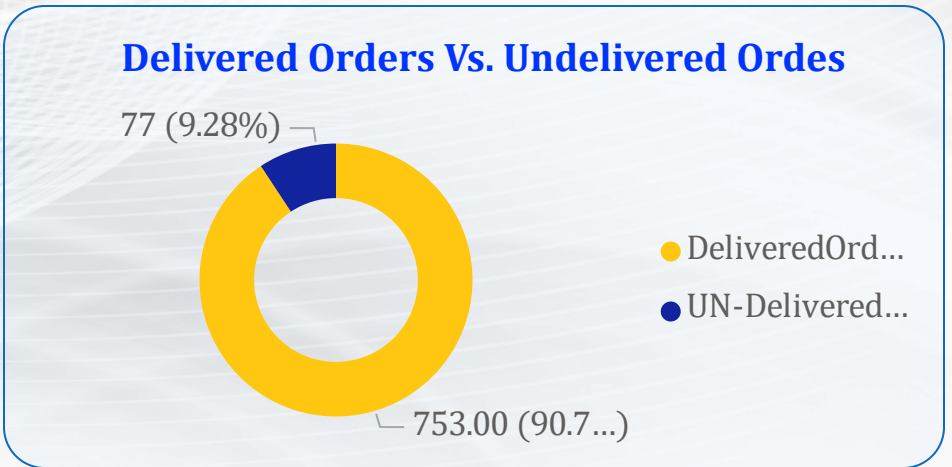

DASHBOARD

SALES

CATEGORIES

PRODUCTS

CUSTOMERS