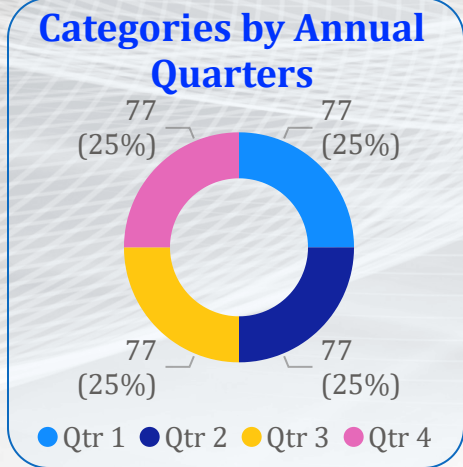

# Categories' Product

	bread	316
	cheese	450
	fresh	504
	fruits	174
	meats	217
	sea	447
	shamp...	417
	sweets	478