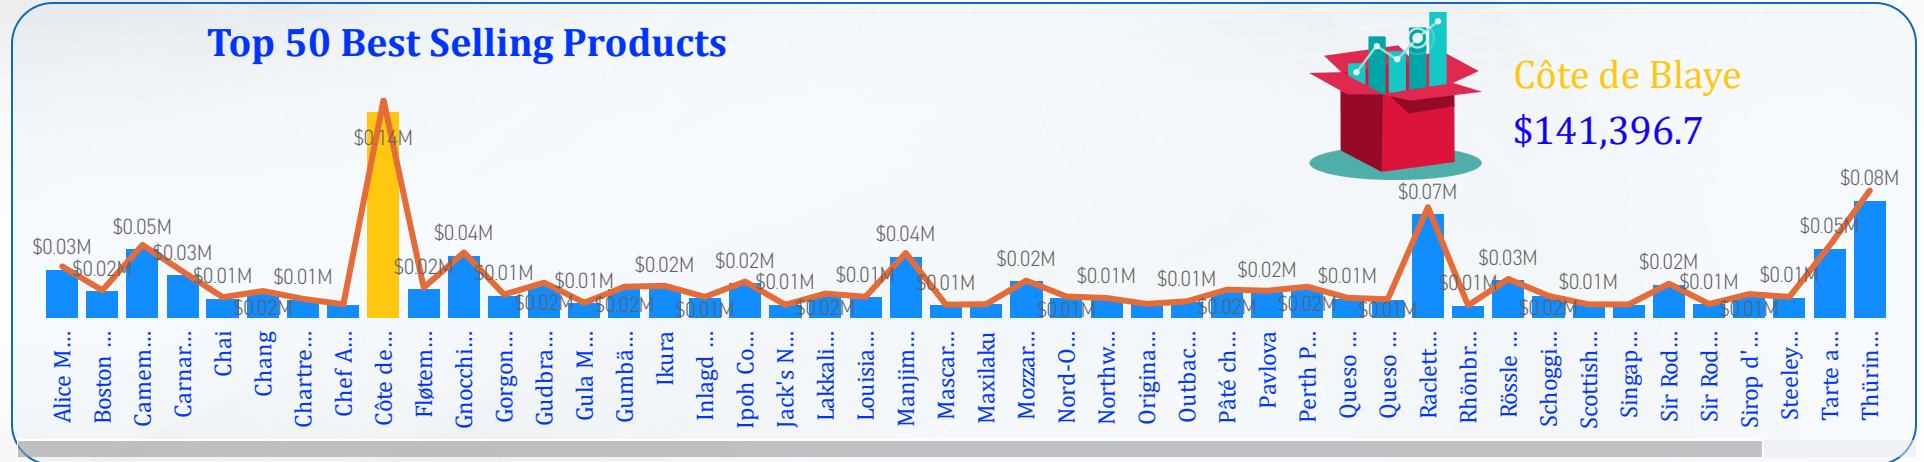

Shipping Date

7/4/1996

5/6/1998