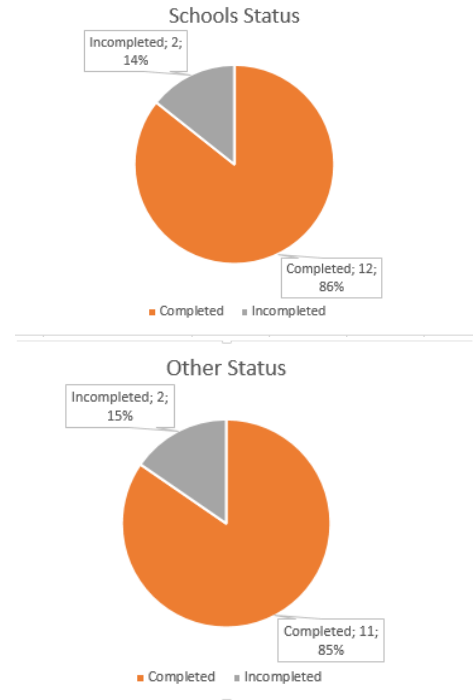

WORKSITE DETAILS

Movet tempor sententiae an est. Illum mollis tibi que sit et. Sea eu choro platonem delicatissimi, nonumes scaevola sea ne. Oratio aeterno eligendi ius te.

MRPs Deployed

Count of Features: 5

MRP Type	MRP Description	Count of Features
Hazmat	Report of chemical spill in river	1
Law Enforcement	Looting at Walmart	1
Medical	school requested assistance	1
Public Works	Clearing debris under bridge	1
Search and Rescue	Search for missing child in state park	1

WORK DATA

Ad quo munere rationibus. Pro erant dicunt ponderum in. Qui an fugit malorum. Vim brute omittantur in, qui at adolescens adipiscing. Ne vel hinc commodo, sit justo admodum te.

Movet tempor sententiae an est. Illum mollis tibi que sit et. Sea eu choro platonem delicatissimi, nonumes scaevola sea ne. Oratio aeterno eligendi ius te.