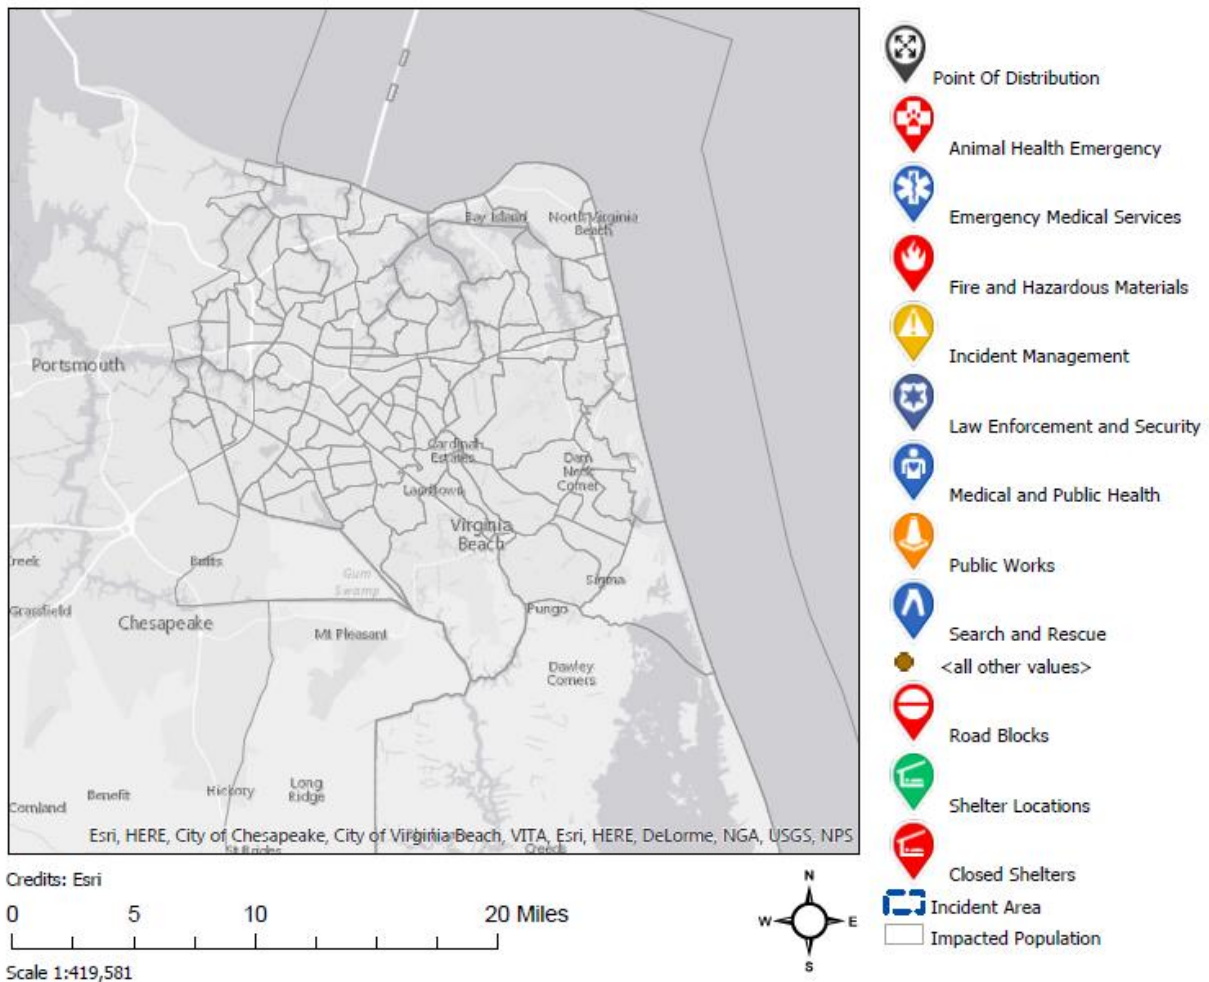

# NZL1 OPERATIONS REPORT

### Virginia Beach Incident Status

Location of Worksites

27 worksites

- 17 Viti Levu
- 10 Vanua Balavu

Worksite Breakdown

Breakdown

- 14 Schools
- 13 Other (Halls, dispensaries etc)

### Commodities: Points of Distribution

Facility ID	Car Capacity	Ice Capacity	MRE Capacity	Tarp Capacity	Water Capacity	# of Cars Served
2015-12	6666	16000	40000	6666	72000	5000
2015-13	3333	80000	20000	3333	36000	3000
2015-14	1666	40000	40000	1666	72000	2500
2015-15	1666	40000	40000	1666	72000	1500