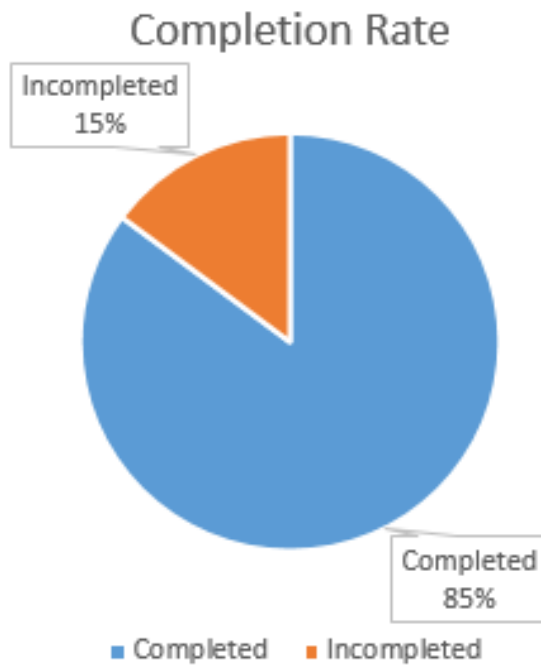

WORKSITE DETAILS

Movet tempor sententiae an est. Illum mollis tibi que sit et. Sea eu choro platonem delicatissimi, nonumes scaevola sea ne. Oratio aeterno eligendi ius te.

MRPs Deployed

Count of Features: 5

MRP Type	MRP Description	Count of Features
Hazmat	Report of chemical spill in river	1
Law Enforcement	Looting at Walmart	1
Medical	school requested assistance	1
Public Works	Clearing debris under bridge	1
Search and Rescue	Search for missing child in state park	1

WORK DATA

Ad quo munere rationibus. Pro erant dicunt ponderum in. Qui an fugit malorum. Vim brute omittantur in, qui at adolescens adipiscing. Ne vel hinc commodo, sit justo admodum te.

Movet tempor sententiae an est. Illum mollis tibi que sit et. Sea eu choro platonem delicatissimi, nonumes scaevola sea ne. Oratio aeterno eligendi ius te.