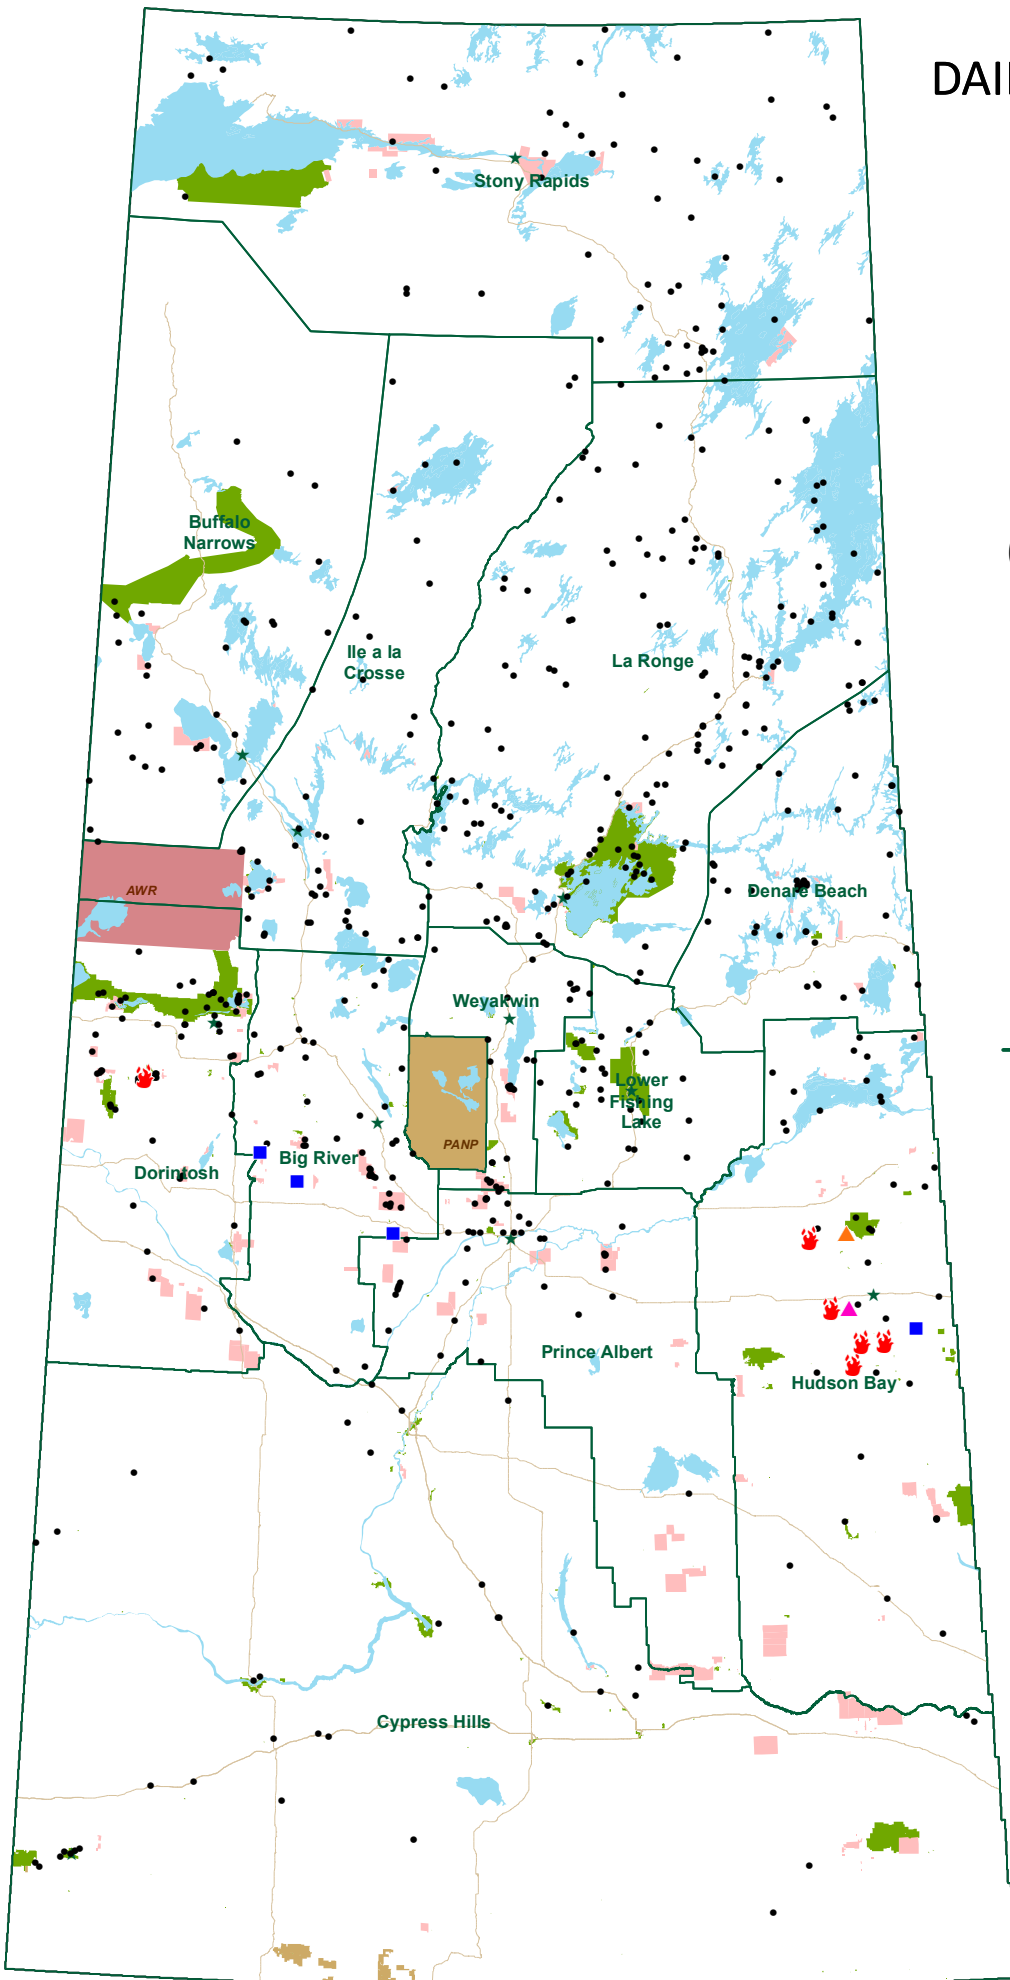

# DAILY WILDFIRE SITUATION MAP

04 Oct 2021

12 active wildfires  
604 wildfires to date

## Legend

-  Not Contained
-  Ongoing Assessment
-  Protecting Values
-  Contained
-  Out

-  Communities
-  Highways
-  Waterbodies
-  First Nation Reserves
-  Provincial Park
-  National Park
-  Air Weapons Range
-  Protection Area