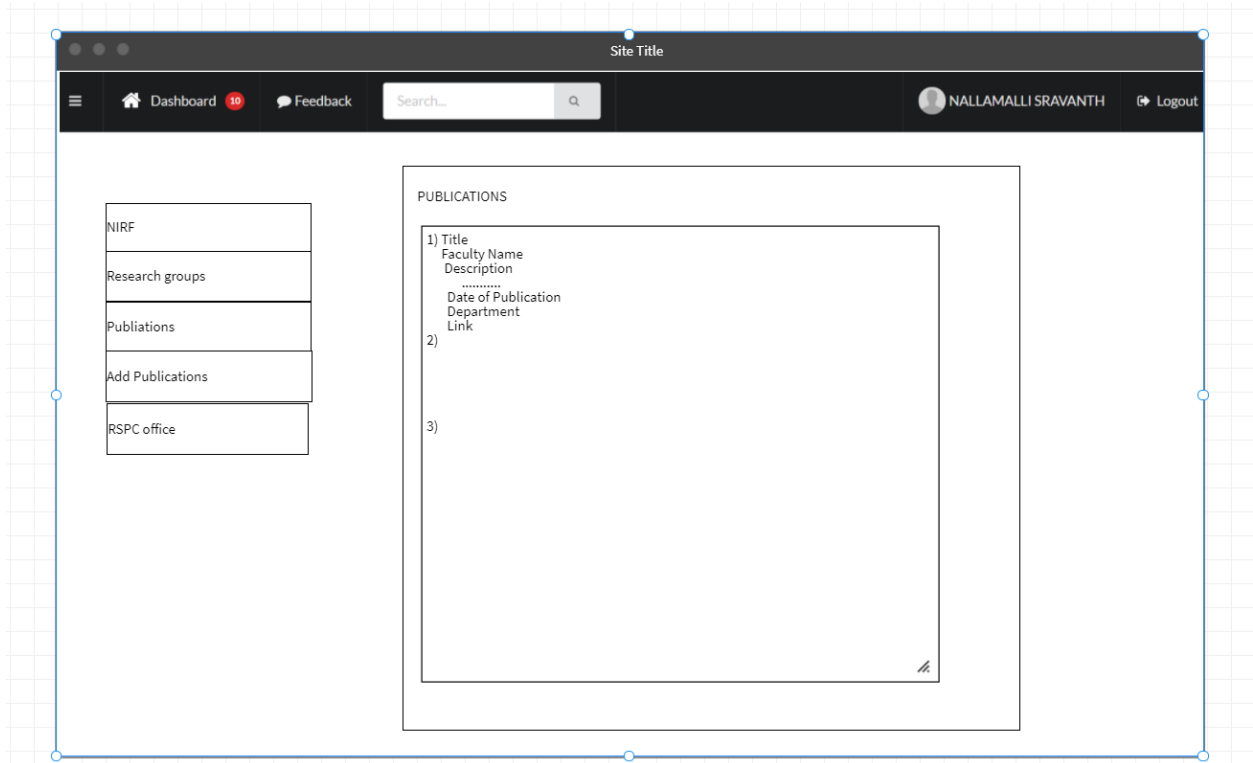

## UI DESIGN

We can see the research work of different faculty in research module home page.

New Publications of Faculty can be added to database by filling this form.  
This page is visible to only faculty actor.

Research groups of our institute and information about them are shown.

Added Publications added are shown in Publications.

Student can submit their research work by filling this form.  
This can be seen only to students(actor).