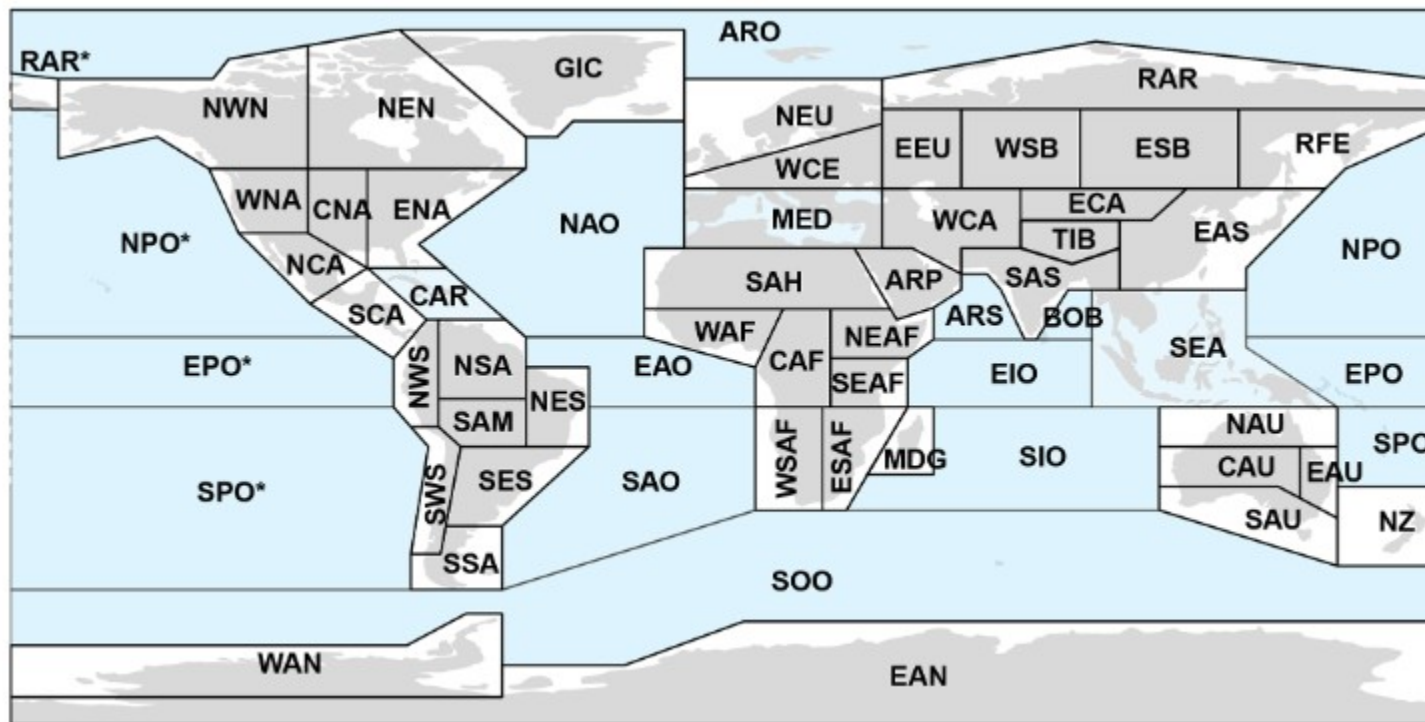

Domains for forecast assessment

Ariane Frassoni, José Roberto Rozante, Julio Pablo Fernandez,
Diogo Arsego, Marcelo Barbio, Fabio Rocha

INPE/CPTEC

IPCC climate reference regions for
subcontinental analysis of climate model data

IPCC v3, AR5

IPCC climate reference regions for
subcontinental analysis of climate model data

IPCC v4, AR6

Domains based on IPCC

IPCC v3
AR5

IPCC v4, AR6