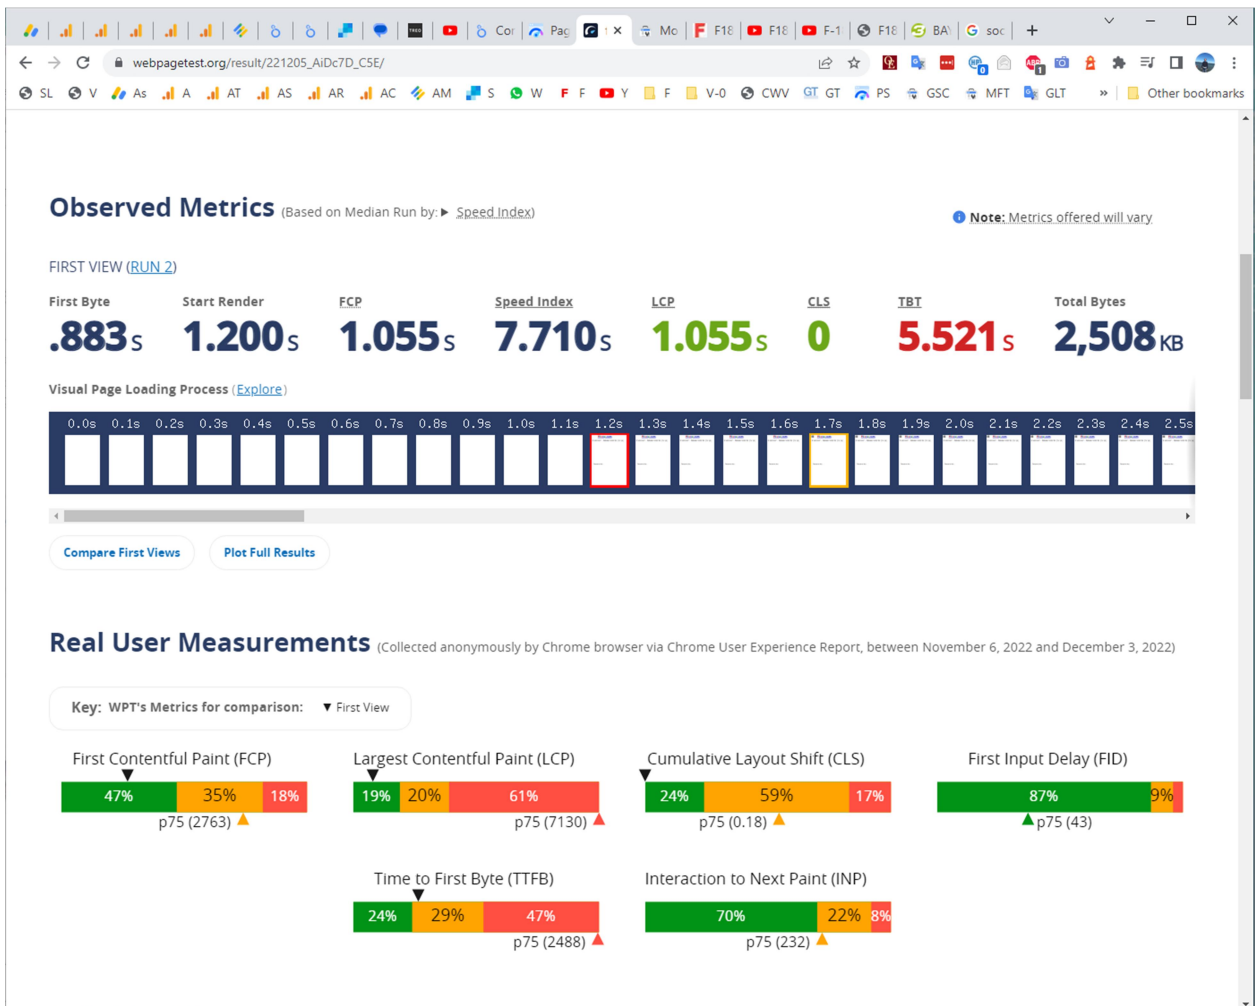

Largest Contentful Paint (LCP) 7.1 s	First Input Delay (FID) 43 ms	Cumulative Layout Shift (CLS) 0.18
--	---	--

OTHER NOTABLE METRICS

First Contentful Paint (FCP) 2.8 s	Interaction to Next Paint (INP) 232 ms	Time to First Byte (TTFB) 2.5 s
--	--	---

Latest 28-day collection period
 Full visit durations
 Various mobile devices
 Various network connections
 Many samples (Chrome UX Report)
 All Chrome versions

Diagnose performance issues

Performance: 51
 Accessibility: 100
 Best Practices: 92
 SEO: 100

51
Performance

Values are estimated and may vary. The performance score is calculated directly from these metrics. [See calculator.](#)

▲ 0-49 ■ 50-89 ● 90-100

METRICS Expand view

First Contentful Paint 0.8 s	Time to Interactive 21.0 s
Speed Index 13.1 s	Total Blocking Time 2,910 ms
Largest Contentful Paint 0.8 s	Cumulative Layout Shift 0