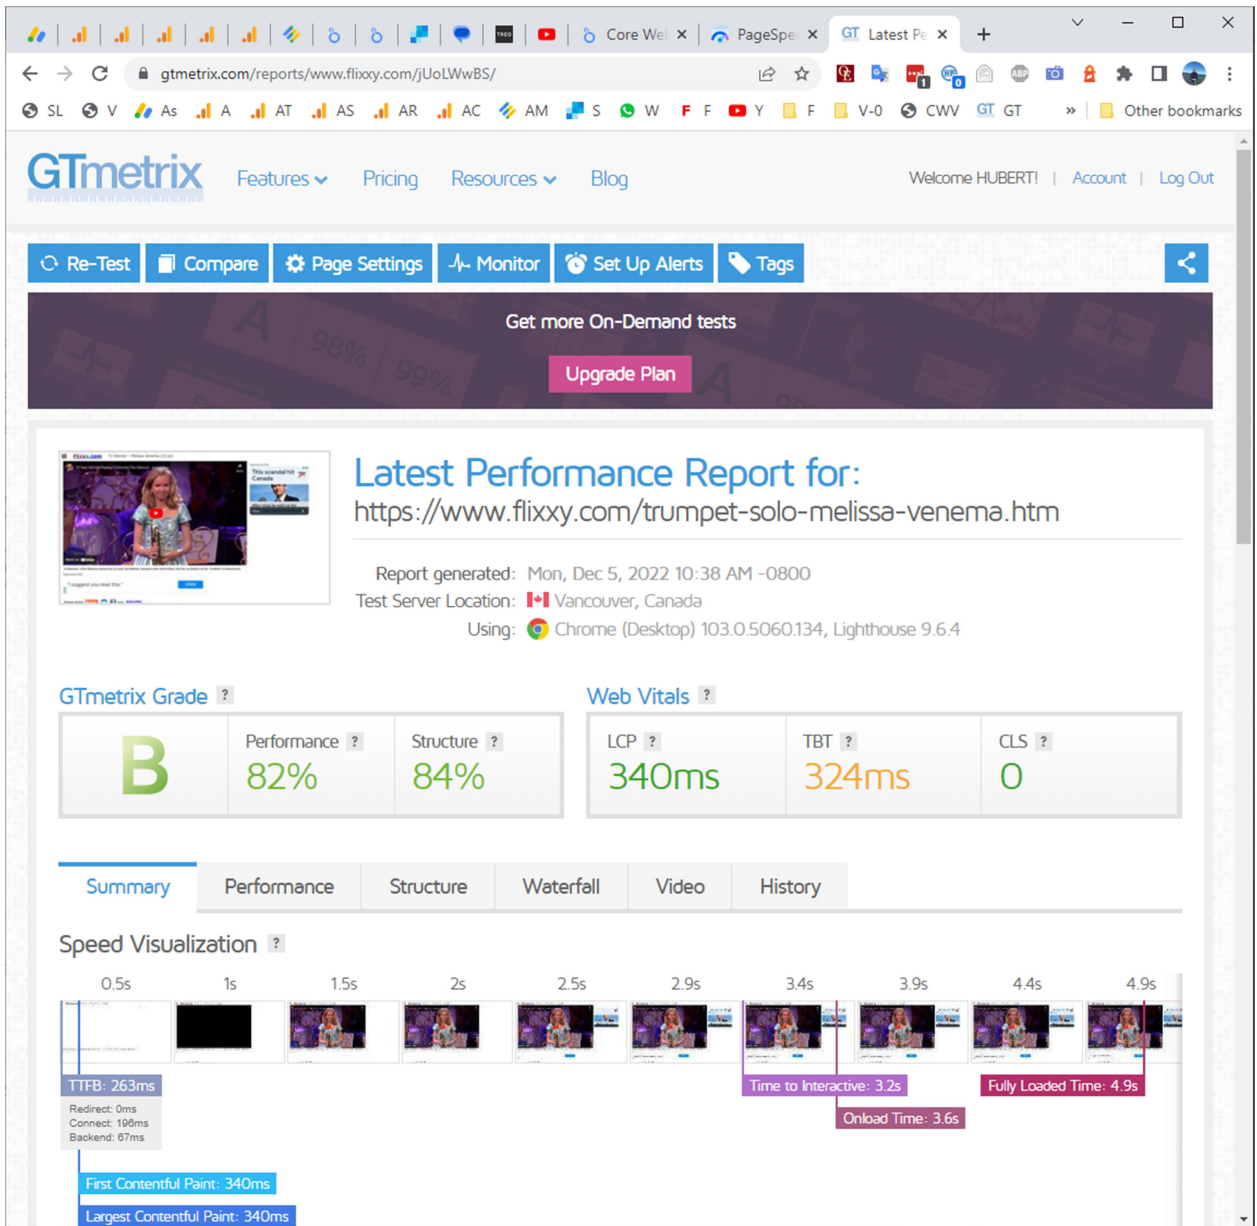

Latest 28-day collection period
 Full visit durations
 Various mobile devices
 Various network connections
 Many samples (Chrome UX Report)
 All Chrome versions

Diagnose performance issues

Performance: 51
 Accessibility: 100
 Best Practices: 92
 SEO: 100

51
Performance

Values are estimated and may vary. The performance score is calculated directly from these metrics. [See calculator.](#)

▲ 0-49 ■ 50-89 ● 90-100

METRICS Expand view

First Contentful Paint 0.8 s	Time to Interactive 21.0 s
Speed Index 13.1 s	Total Blocking Time 2,910 ms
Largest Contentful Paint 0.8 s	Cumulative Layout Shift 0