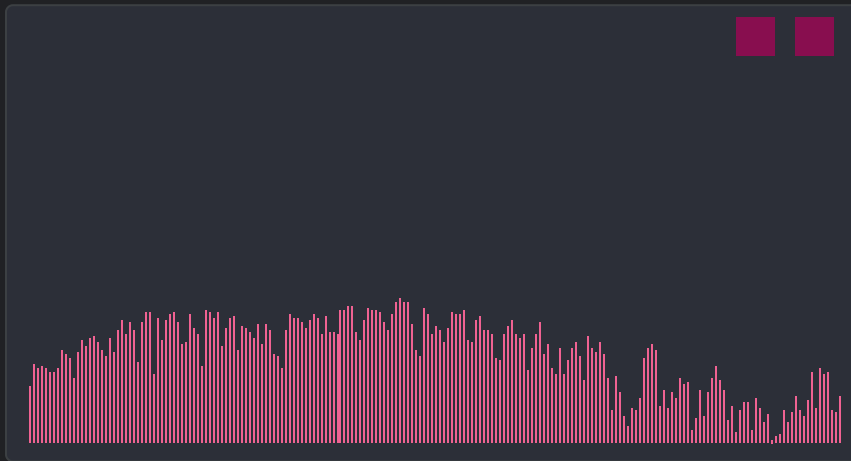

Total Bike Trips
8,322,119

Average Ride Per Minutes
16.04

Average Trips Per Day
32,987

Average Bike Used Per Day
5,169

Bike Trips by Day

Top Start Station By Trips

Trip Duration By Gender & User Type

Top Bikes