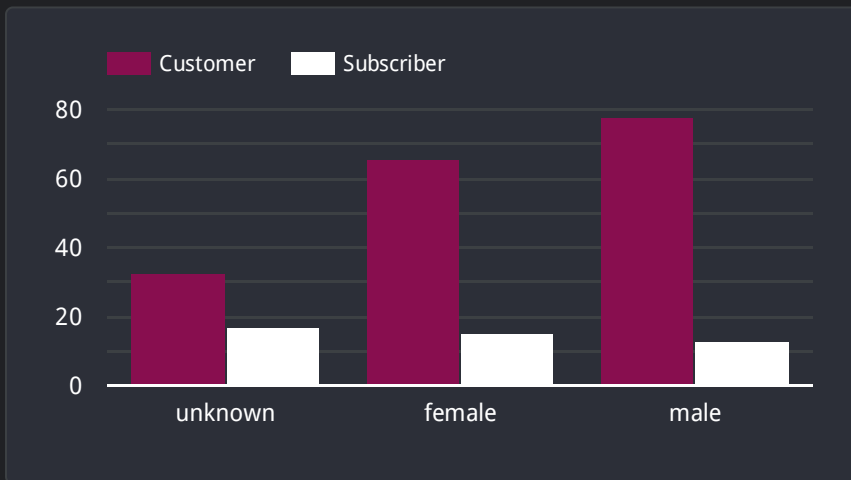

Total Bike Trips
8,322,119

Average Ride Per Minutes
16.04

Average Trips Per Day
32,987

Average Bike Used Per Day
5,169

Bike Trips by Day

Top Start Station By Trips

Trip Duration By Gender & User Type

Top Bikes