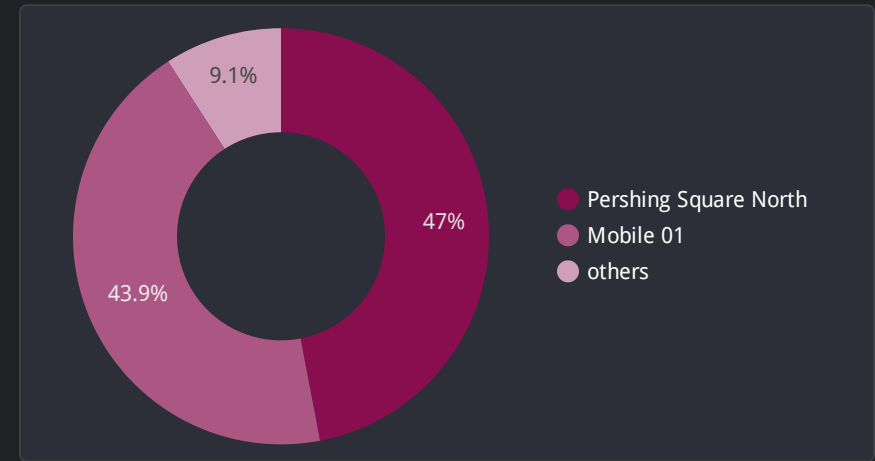

Total Bike Trips
8,322,119

Average Ride Per Minutes
16.04

Average Trips Per Day
32,987

Average Bike Used Per Day
5,169

Bike Trips by Day

Top Start Station By Trips

Trip Duration By Gender & User Type

Top Bikes