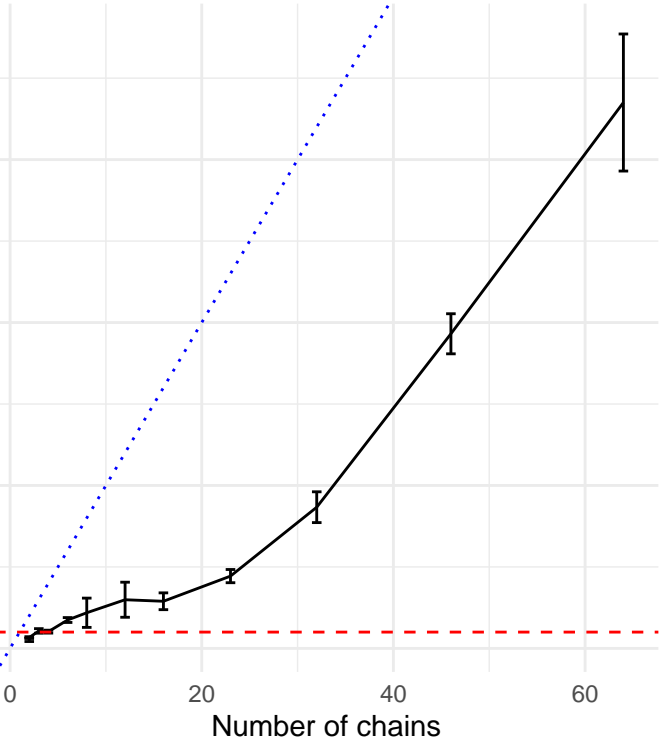

Speedup (wallclock single/concurrent)

Number of chains