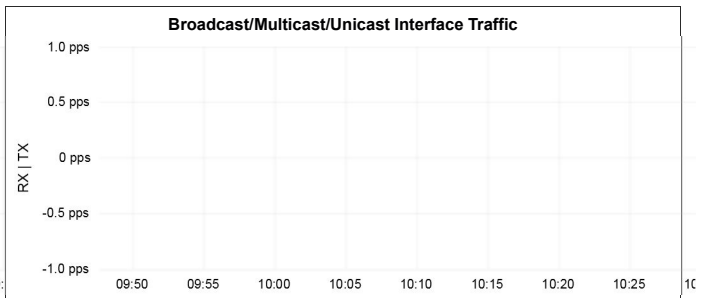

Data Steami...

Zoom Out Last 1 ho... Refresh

host_regex: All interface: All GroupBy: auto Commit

DISCLAIMER

This dashboard has been automatically generated using the dashboard generator of OpenNTI - It's very easy to personalize it and create your own.

INTERFACES STATISTICS

INTERFACES QUEUE

INTERFACES BUFFER

MPLS LSP

+ ADD ROW