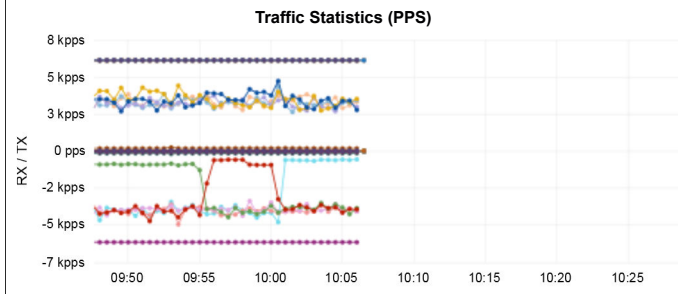

Data Steami...

Zoom Out Last 1 ho... Refresh

host_regex: All interface: All GroupBy: auto Commit

DISCLAIMER

This dashboard has been automatically generated using the dashboard generator of OpenNTI - It's very easy to personalize it and create your own.

INTERFACES STATISTICS

INTERFACES QUEUE

INTERFACES BUFFER

MPLS LSP

+ ADD ROW