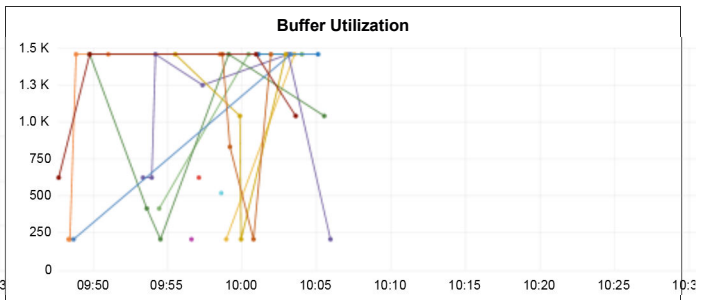

Data Steami...

Zoom Out Last 1 ho... Refresh

host_regex: All interface: All GroupBy: auto Commit

DISCLAIMER

This dashboard has been automatically generated using the dashboard generator of OpenNTI - It's very easy to personalize it and create your own.

INTERFACES STATISTICS

INTERFACES QUEUE

INTERFACES BUFFER

MPLS LSP

+ ADD ROW