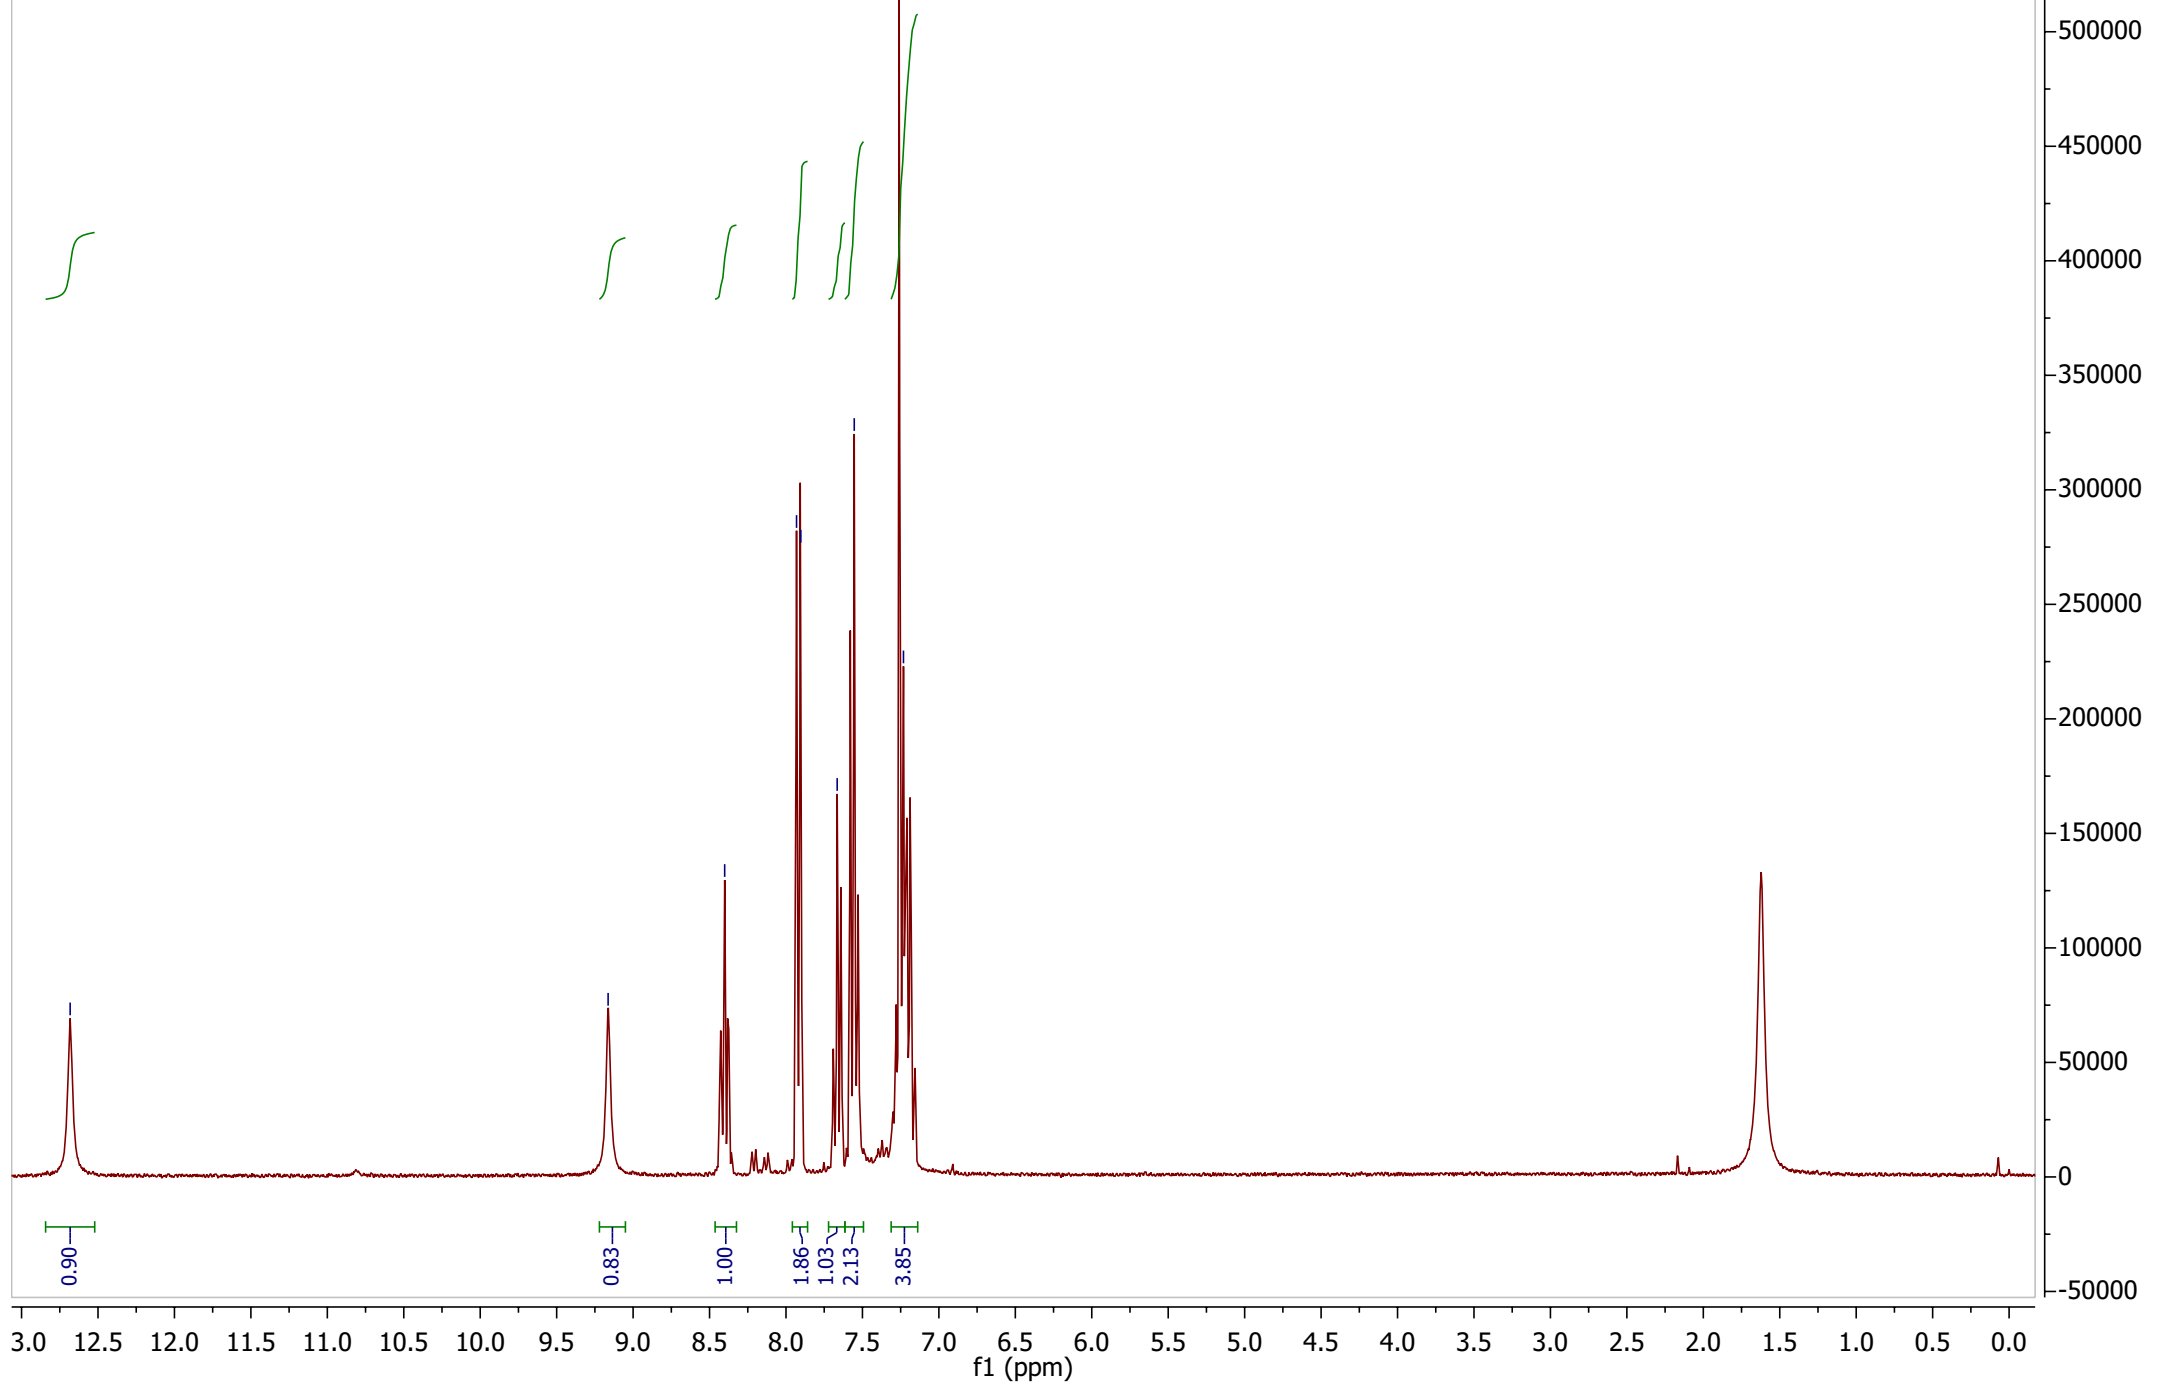

202308_BG_1A_2 crystals.1.fid
Mail Data/Notify to kbur3804@uni.sydney.edu.au
Unikey kbur3804

PROTON CDCI3 {D:\NMRDATA\iconnmr\20230515} {SHARED\nmrvisitor} 10

2023_BG_1A_2 crystals.1.fid
Mail Data/Notify to kbur3804@uni.sydney.edu.au
Unikey kbur3804
PROTON CDCI3 {D:\NMRDATA\iconnmr\20230515} {SHARED\nmrvisitor} 10