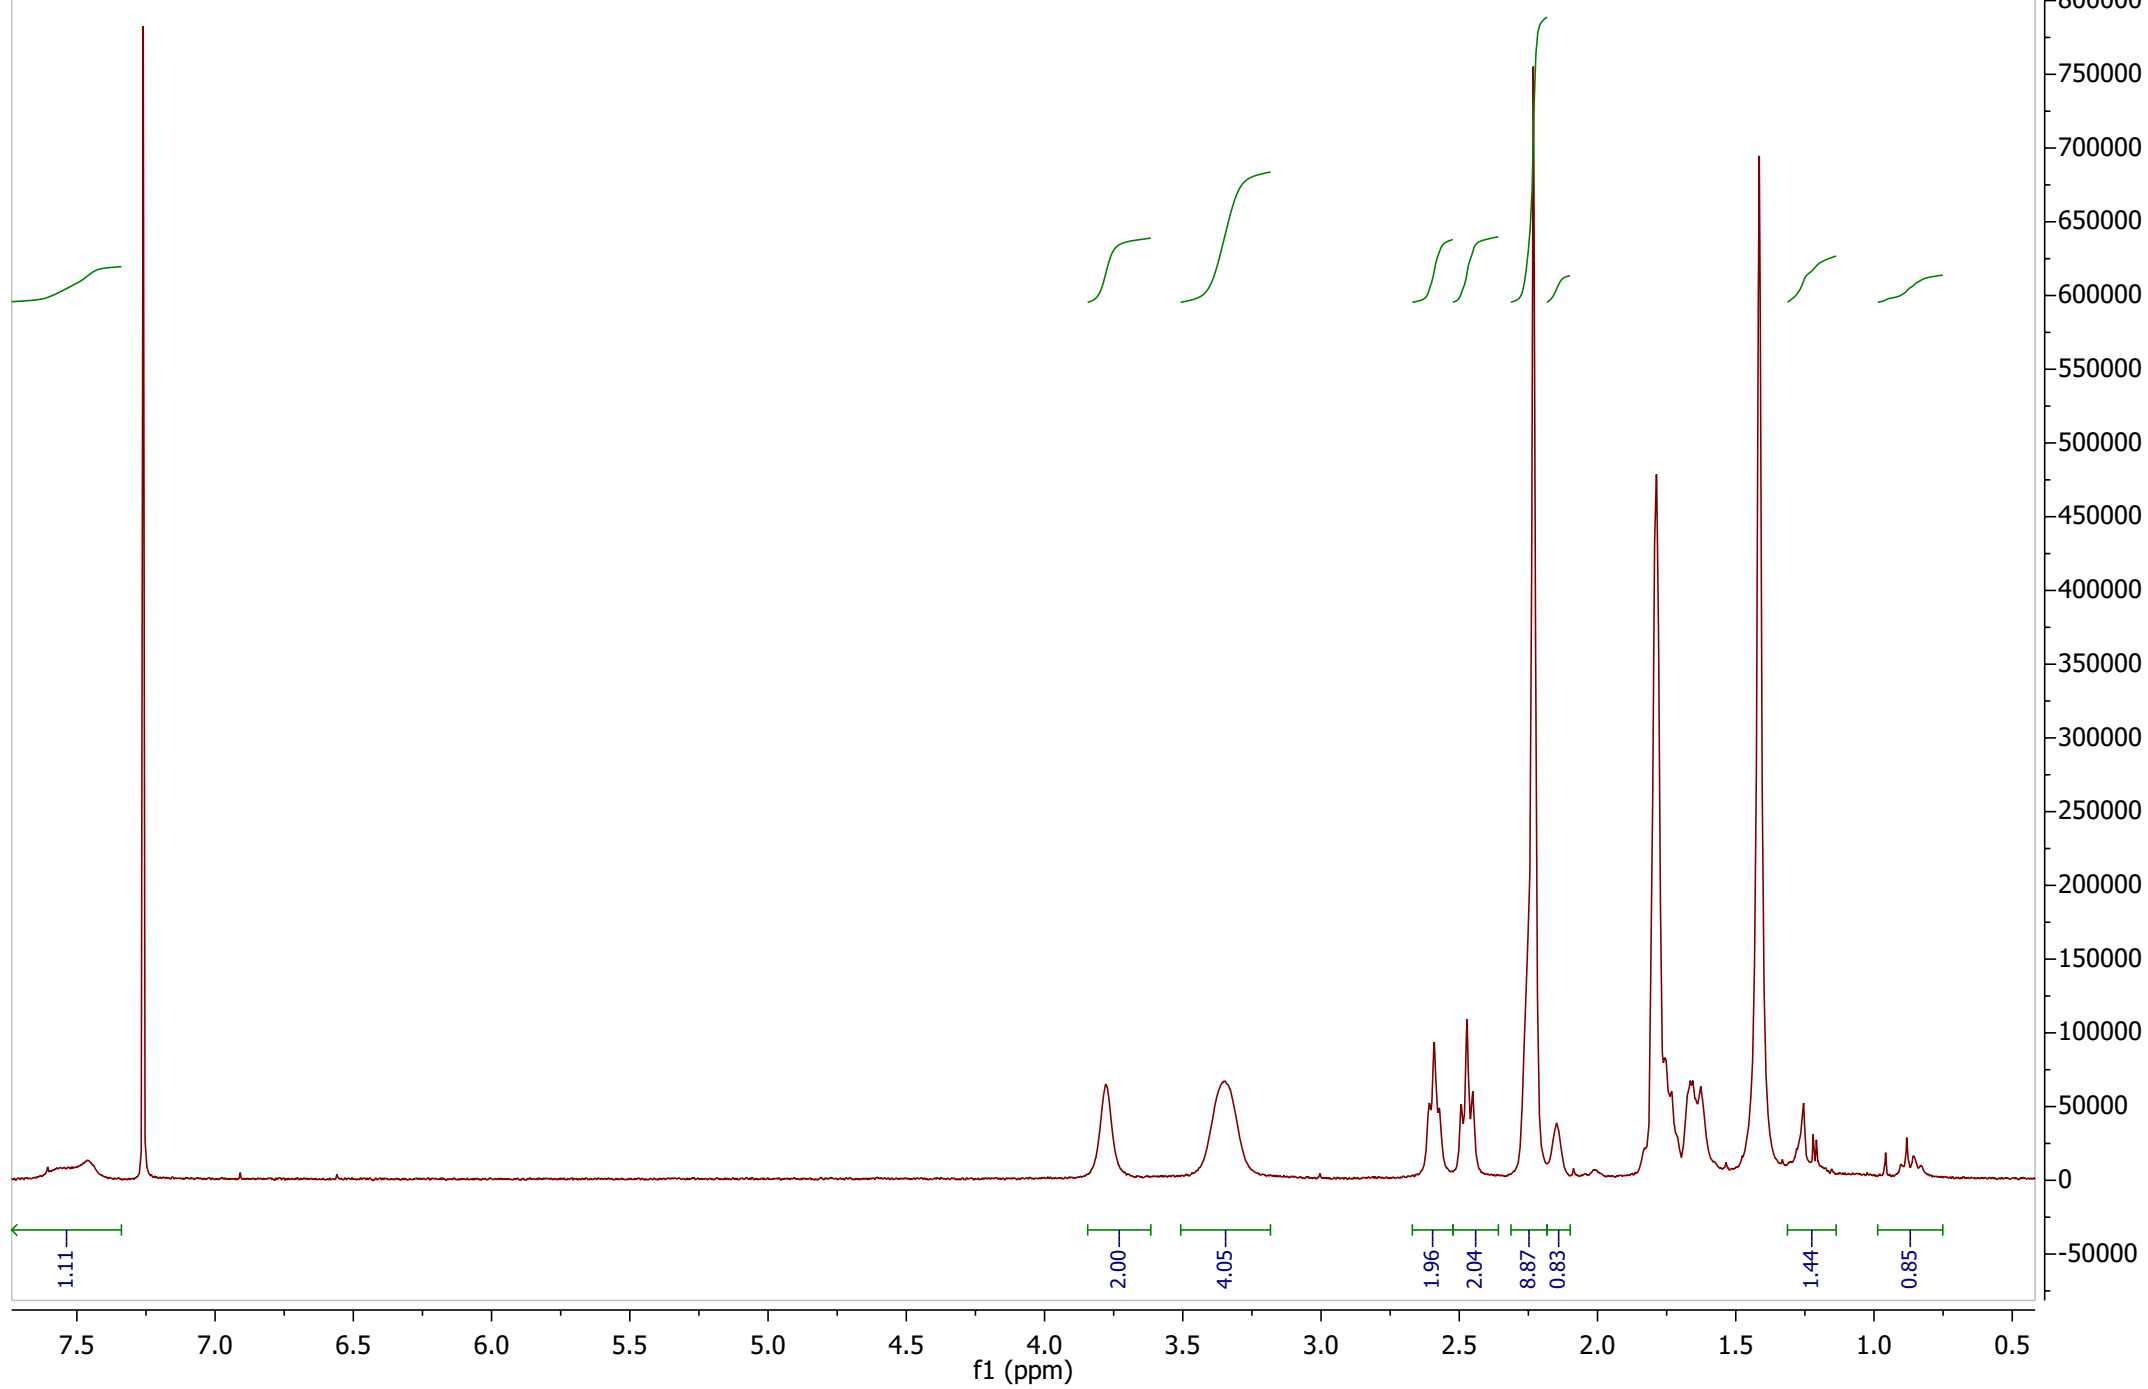

KBS12-2 19-09-22.1.fid

Mail Data/Notify to kbur3804@uni.sydney.edu.au

Unikey kbur3804

PROTON CDC13 {D:\NMRDATA\iconnmr\20220919} {SHARED\nmrvisitor} 7

KBS12-2 clean 16-09-22.1.fid
Mail Data/Notify to kbur3804@uni.sydney.edu.au
Unikey kbur3804
PROTON CDCl3 {D:\NMRDATA\iconnmr\20220916} {SHARED\nmrvisitor} 8