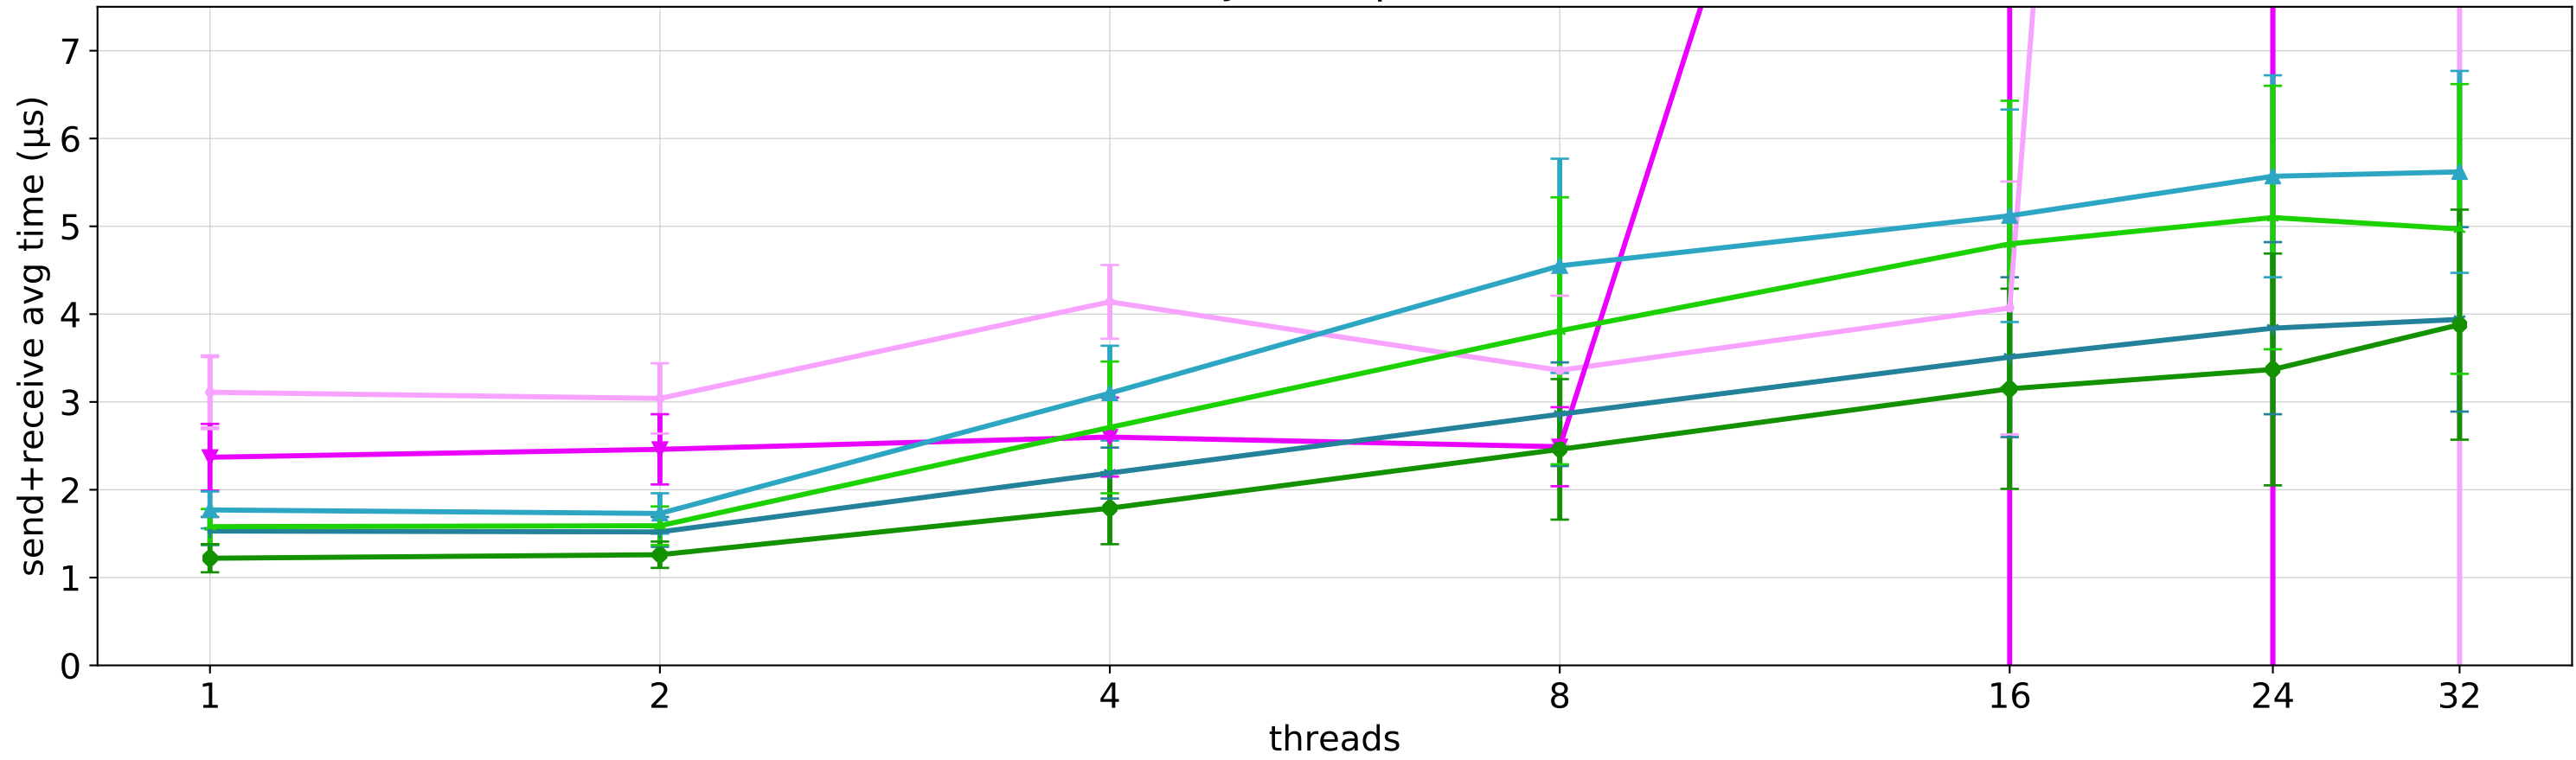

- channel = Rendezvous [with select]      channel = Buffered(16)
- channel = Rendezvous                      channel = Buffered(128) [with select]
- channel = Buffered(16) [with select]    channel = Buffered(128)

ForkJoin dispatcher

Experimental dispatcher