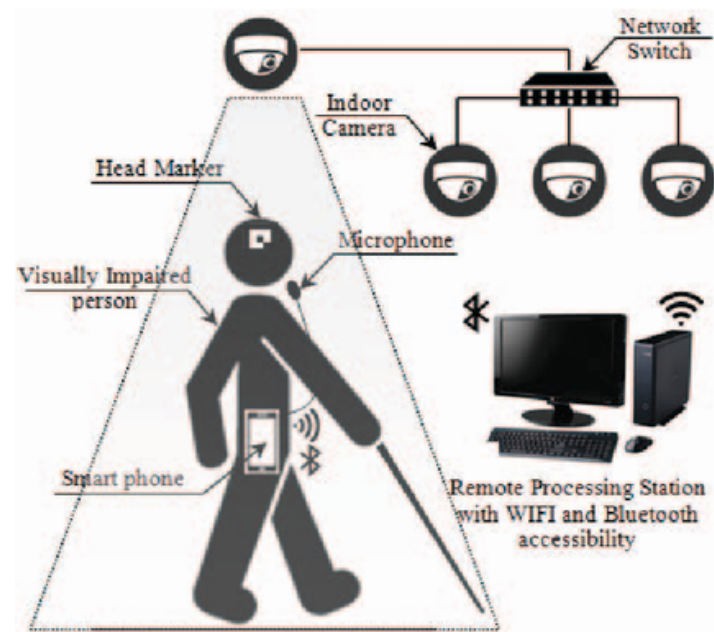

**A proof-of-concept
of an Android Version
of the Clew App**

Lani Wang

Navigation Systems

Clew on iOS

<http://www.clewapp.org/>

Swift

Early Stages

Early Stages

Current State

Video Demo

<https://github.com/LaniW/javaClewApp>

Credits

Mr. Batra

Professor Ruvolo

Mr. Murphy

Mr. Shea