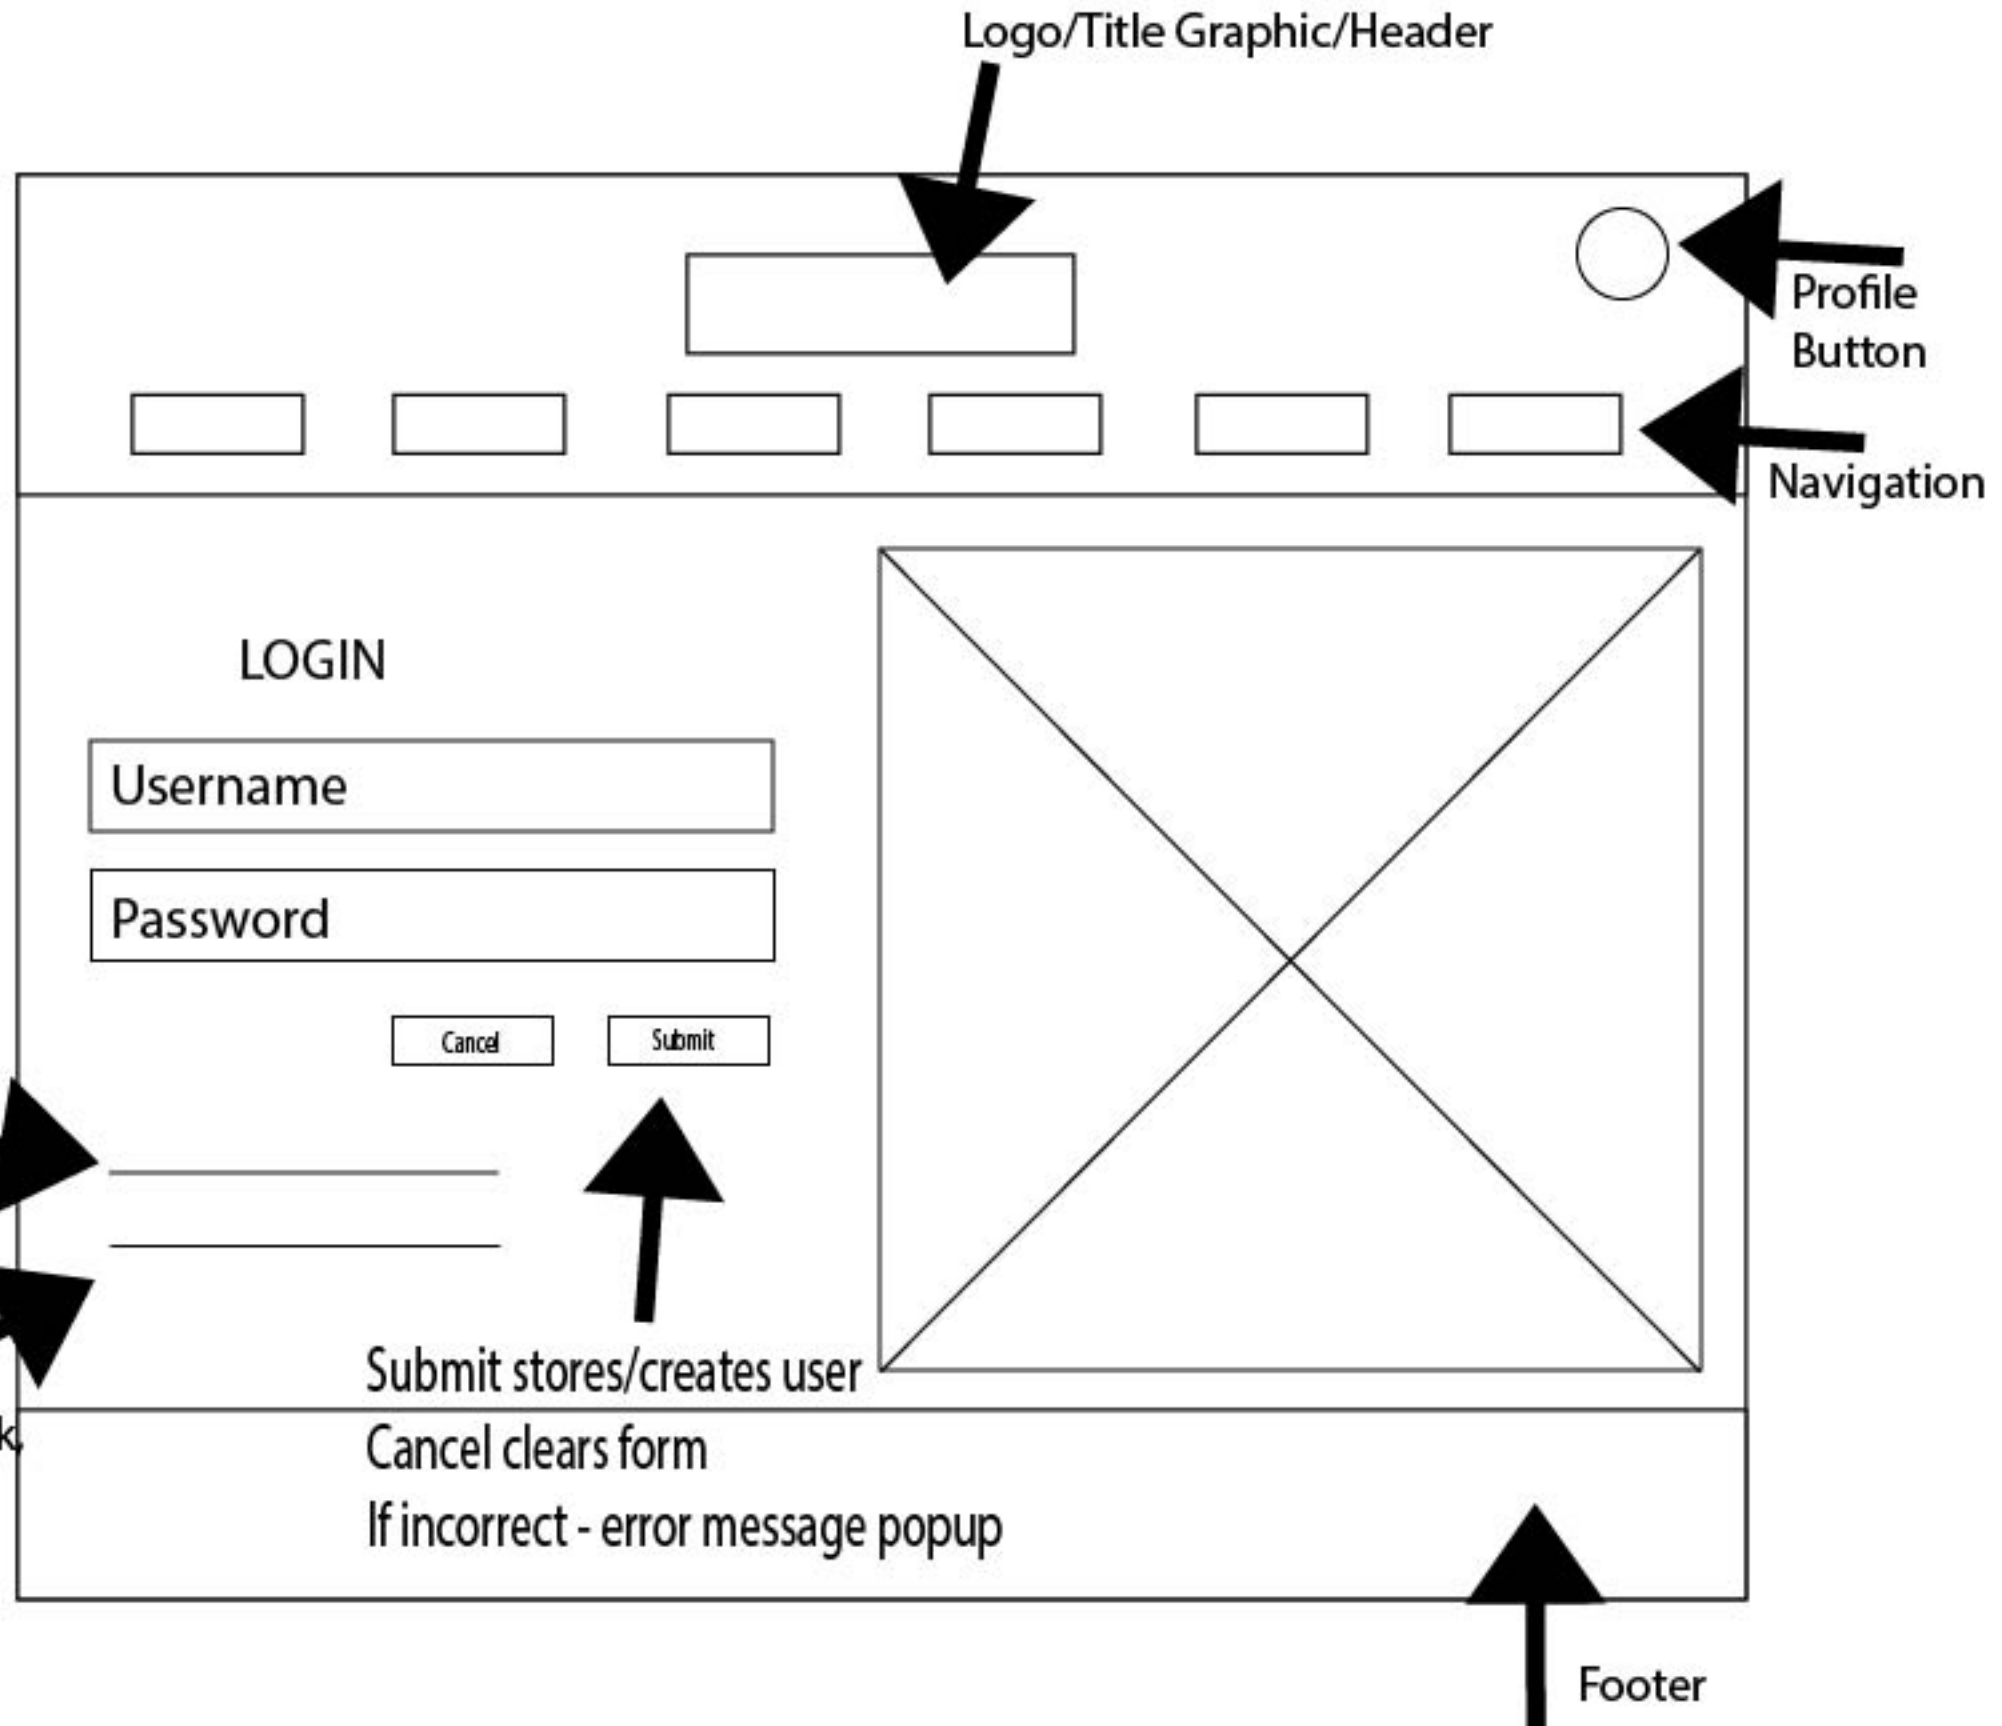

Submit stores information

Cancel clears form

Footer

Password requirements

Login Page

Lodge Reservation Page

Reservation Summary Page

The diagram illustrates a reservation summary page layout. At the top, a header area contains a central box labeled 'Logo/Title Graphic/Header' and a circular 'Profile button' on the right. Below the header is a navigation bar with six rectangular buttons. The main content area is divided into two columns. The left column, titled 'Reservation Summary', includes a 'Confirmation Number: XXXXXXXXXXXX' field, 'Check-In Time' and 'Check-Out Time' labels with input lines, and a 'Lodge Detail' section with three input lines. The right column features a placeholder box with an 'X' and a summary table with labels 'Room:', 'Guests:', 'Number of Nights:', 'Date:', and 'Total:'. At the bottom of the main content area are 'Cancel' and 'Submit' buttons. A footer area is located at the very bottom. Annotations with arrows point to the 'Profile button', 'Navigation' buttons, 'Submit' button, and 'Footer'.