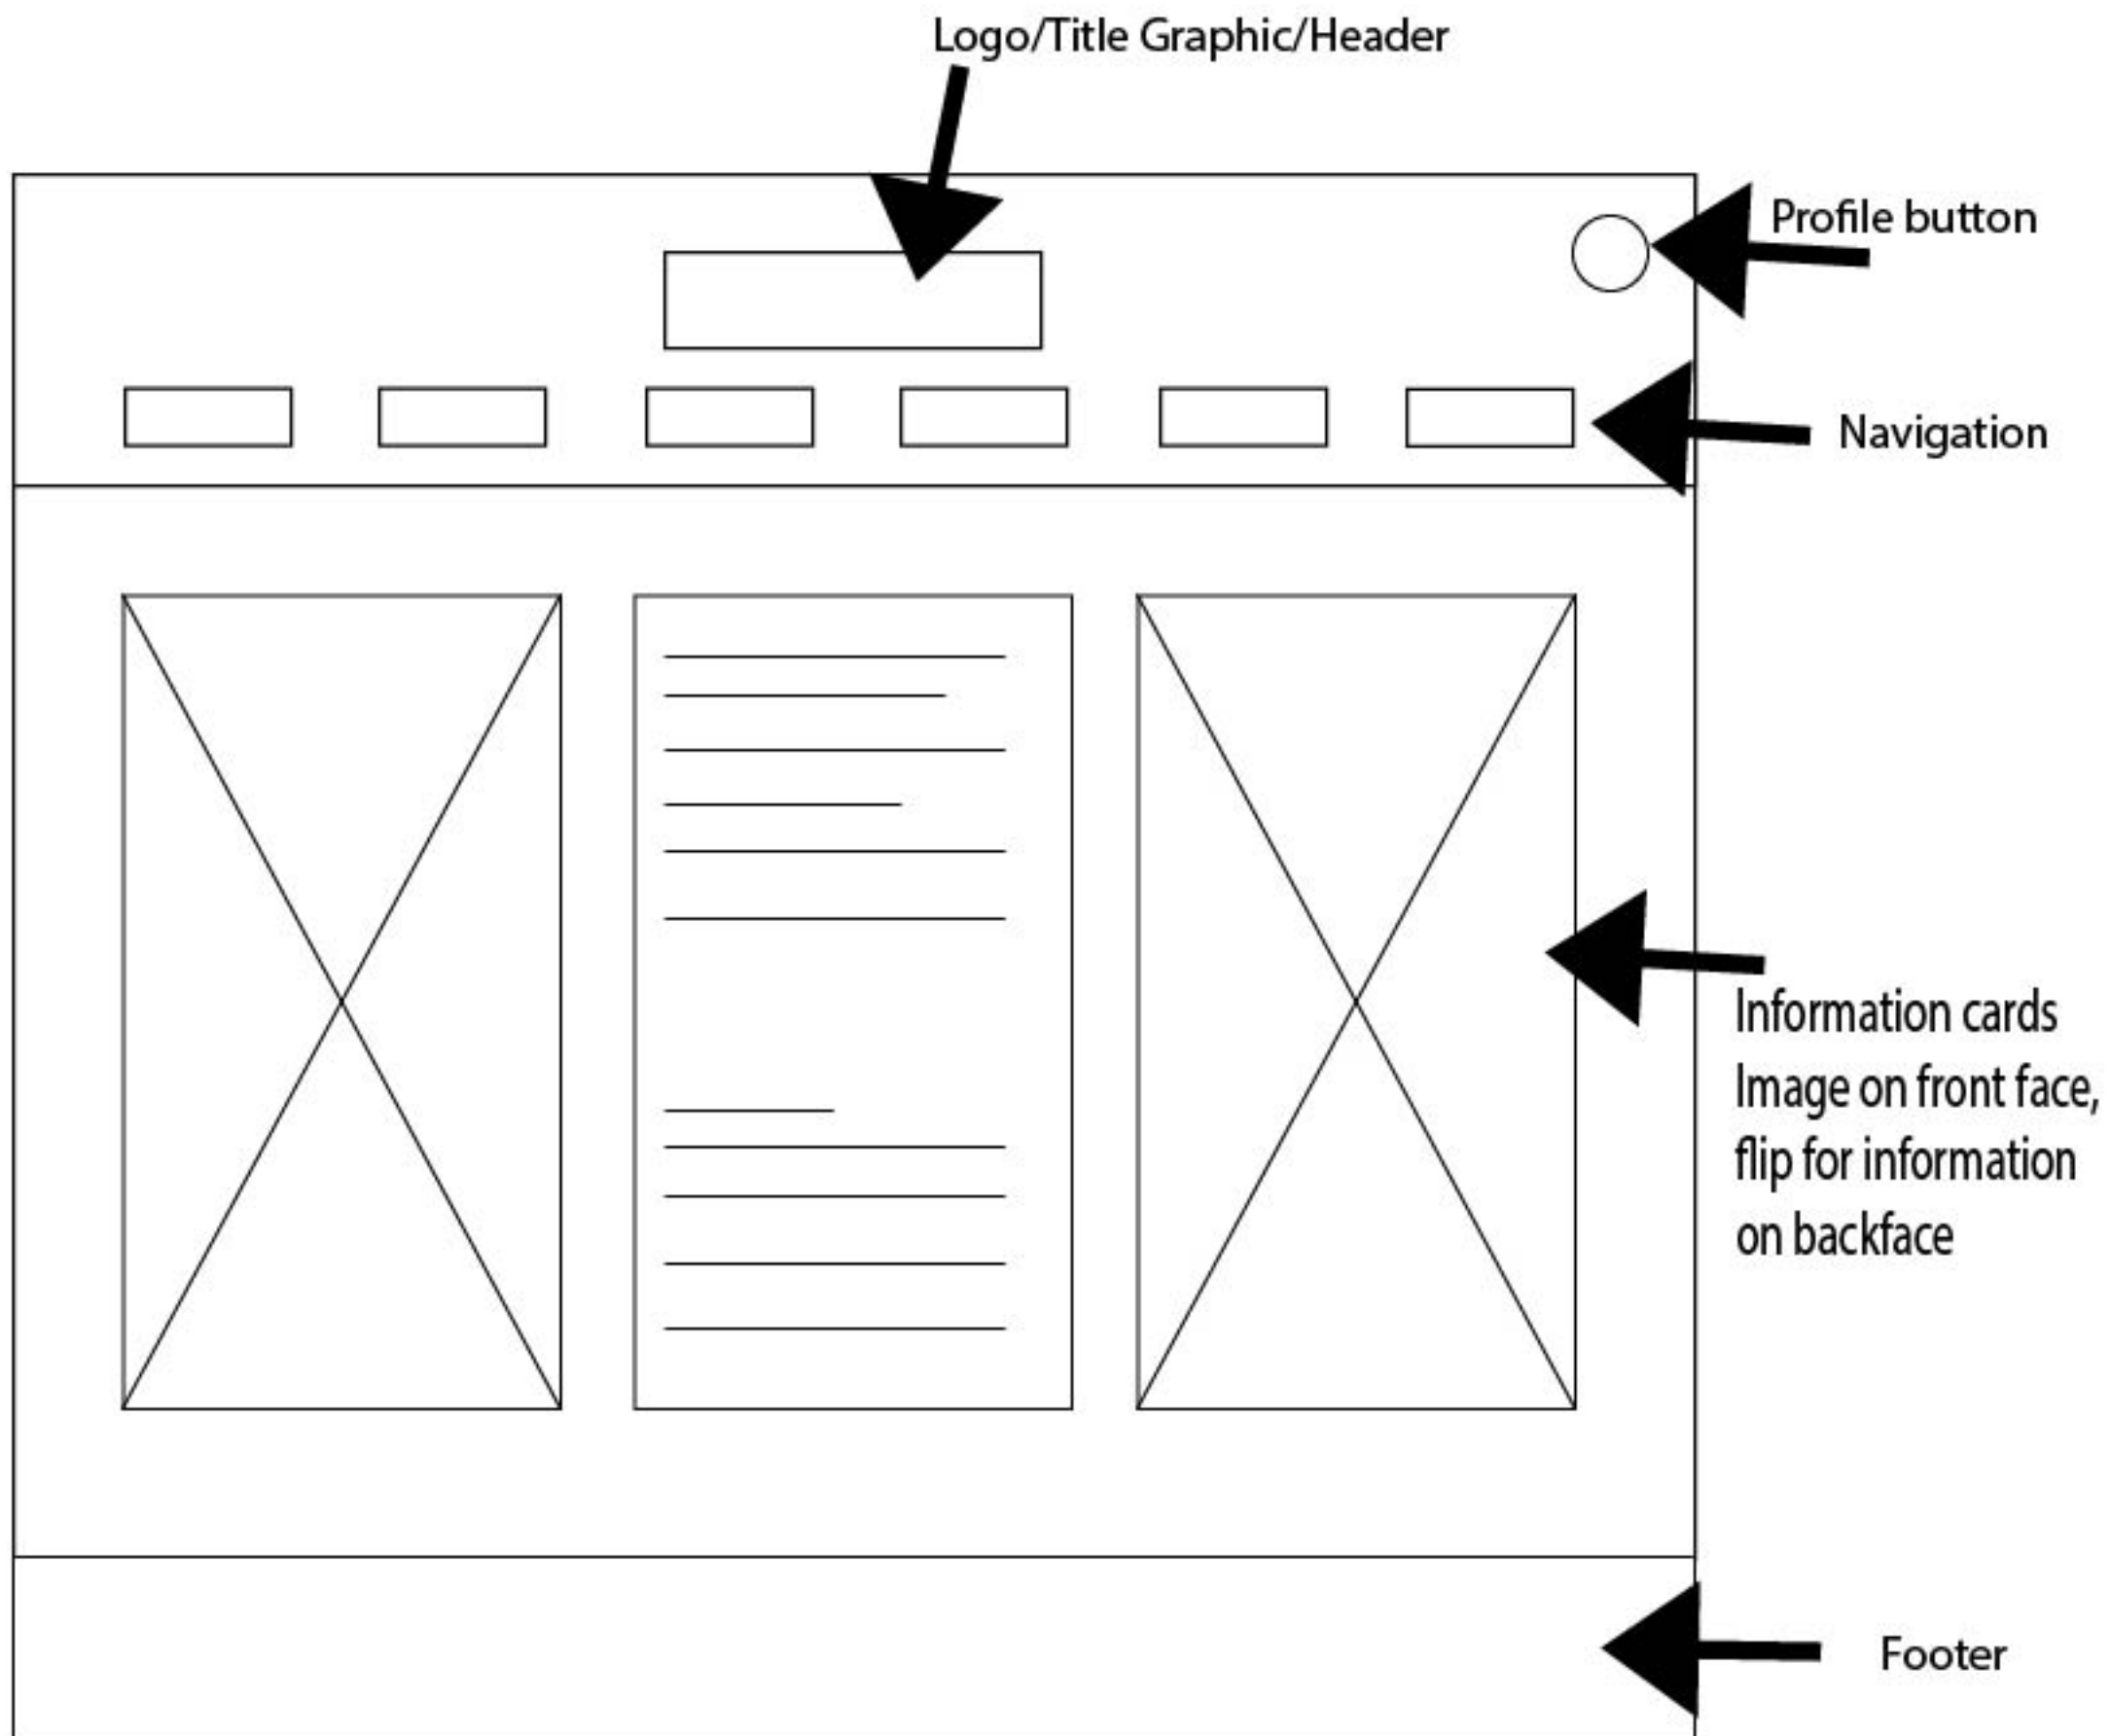

About Us Page