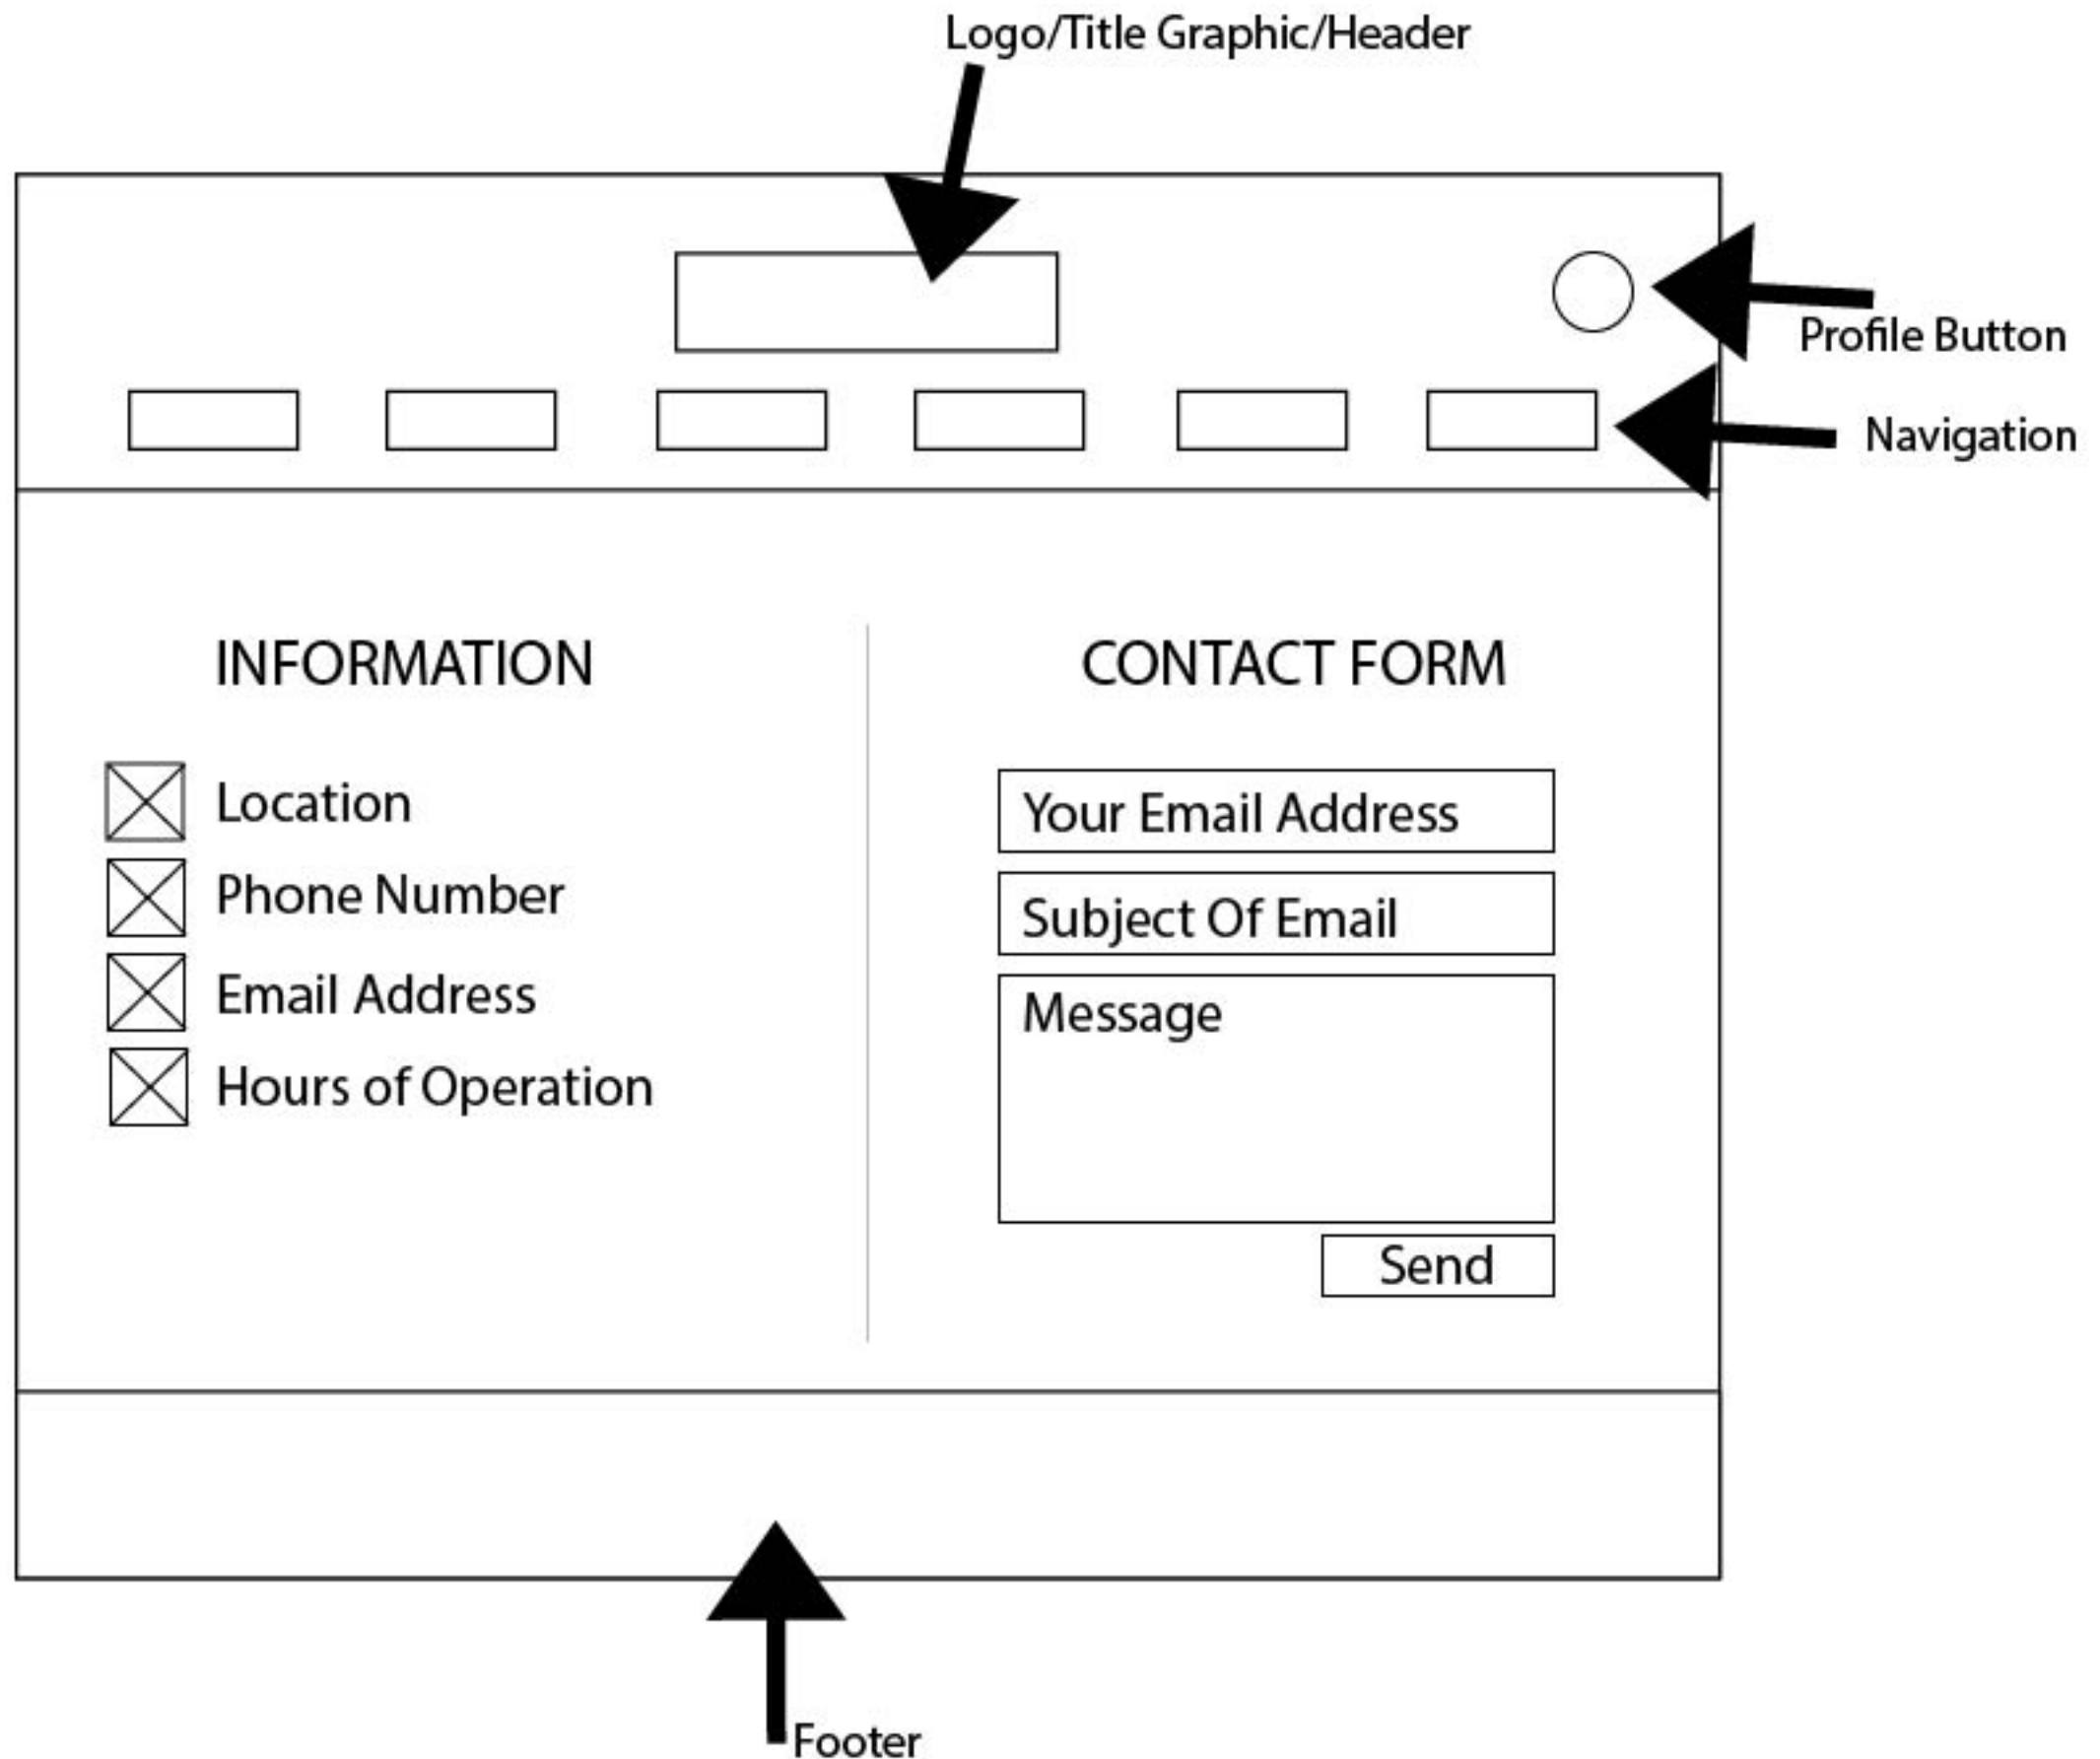

Contact Us Page