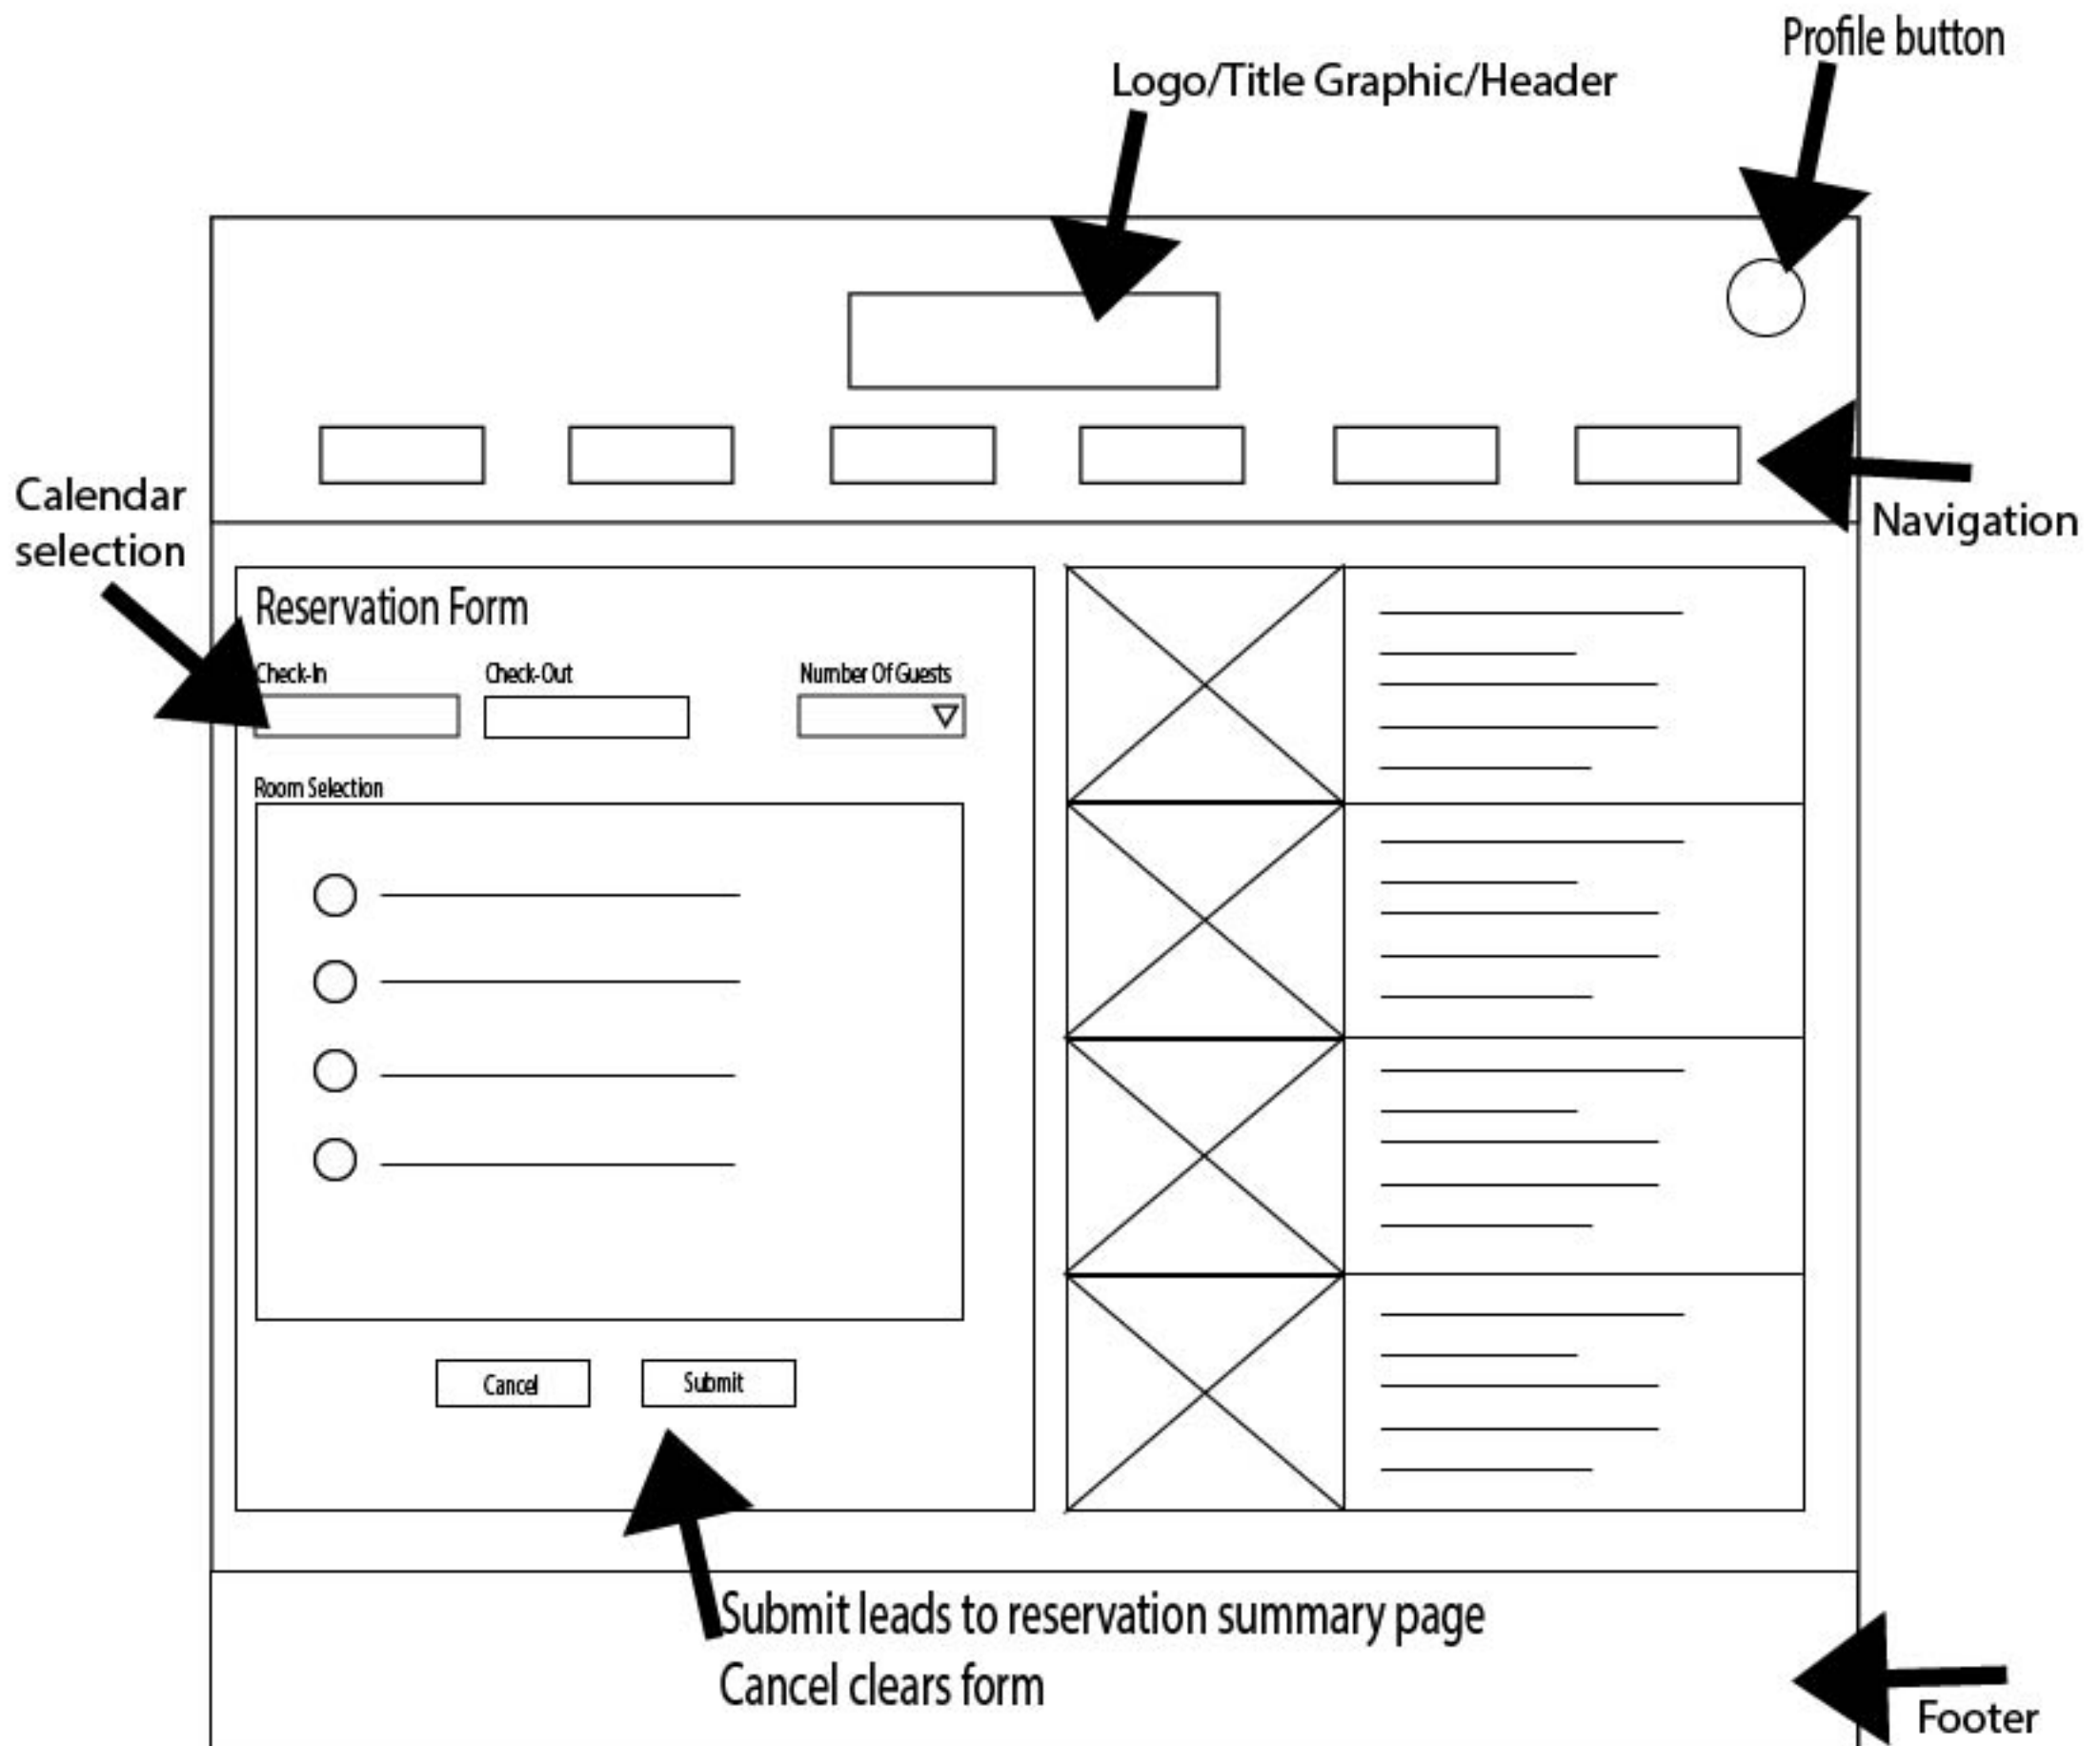

Submit stores information

Cancel clears form

Footer

Password requirements

Login Page

Lodge Reservation Page

Reservation Summary Page

The diagram illustrates a reservation summary page layout. At the top, a header area contains a central box labeled 'Logo/Title Graphic/Header' and a circular 'Profile button' on the right. Below the header is a navigation bar with six rectangular buttons. The main content area is divided into two columns. The left column, titled 'Reservation Summary', includes a 'Confirmation Number: XXXXXXXXXXXX' field, 'Check-In Time' and 'Check-Out Time' labels with input lines, and a 'Lodge Detail' section with three input lines. The right column features a placeholder box with an 'X' and a summary table with labels 'Room:', 'Guests:', 'Number of Nights:', 'Date:', and 'Total:'. At the bottom of the main content area are 'Cancel' and 'Submit' buttons. A footer area is located at the very bottom. Annotations with arrows point to the 'Profile button', 'Navigation' buttons, 'Submit' button, and 'Footer'.

Logo/Title Graphic/Header

Profile button

Navigation

Reservation Summary

Confirmation Number: XXXXXXXXXXXX

Check-In Time: _____

Check-Out Time: _____

Room: