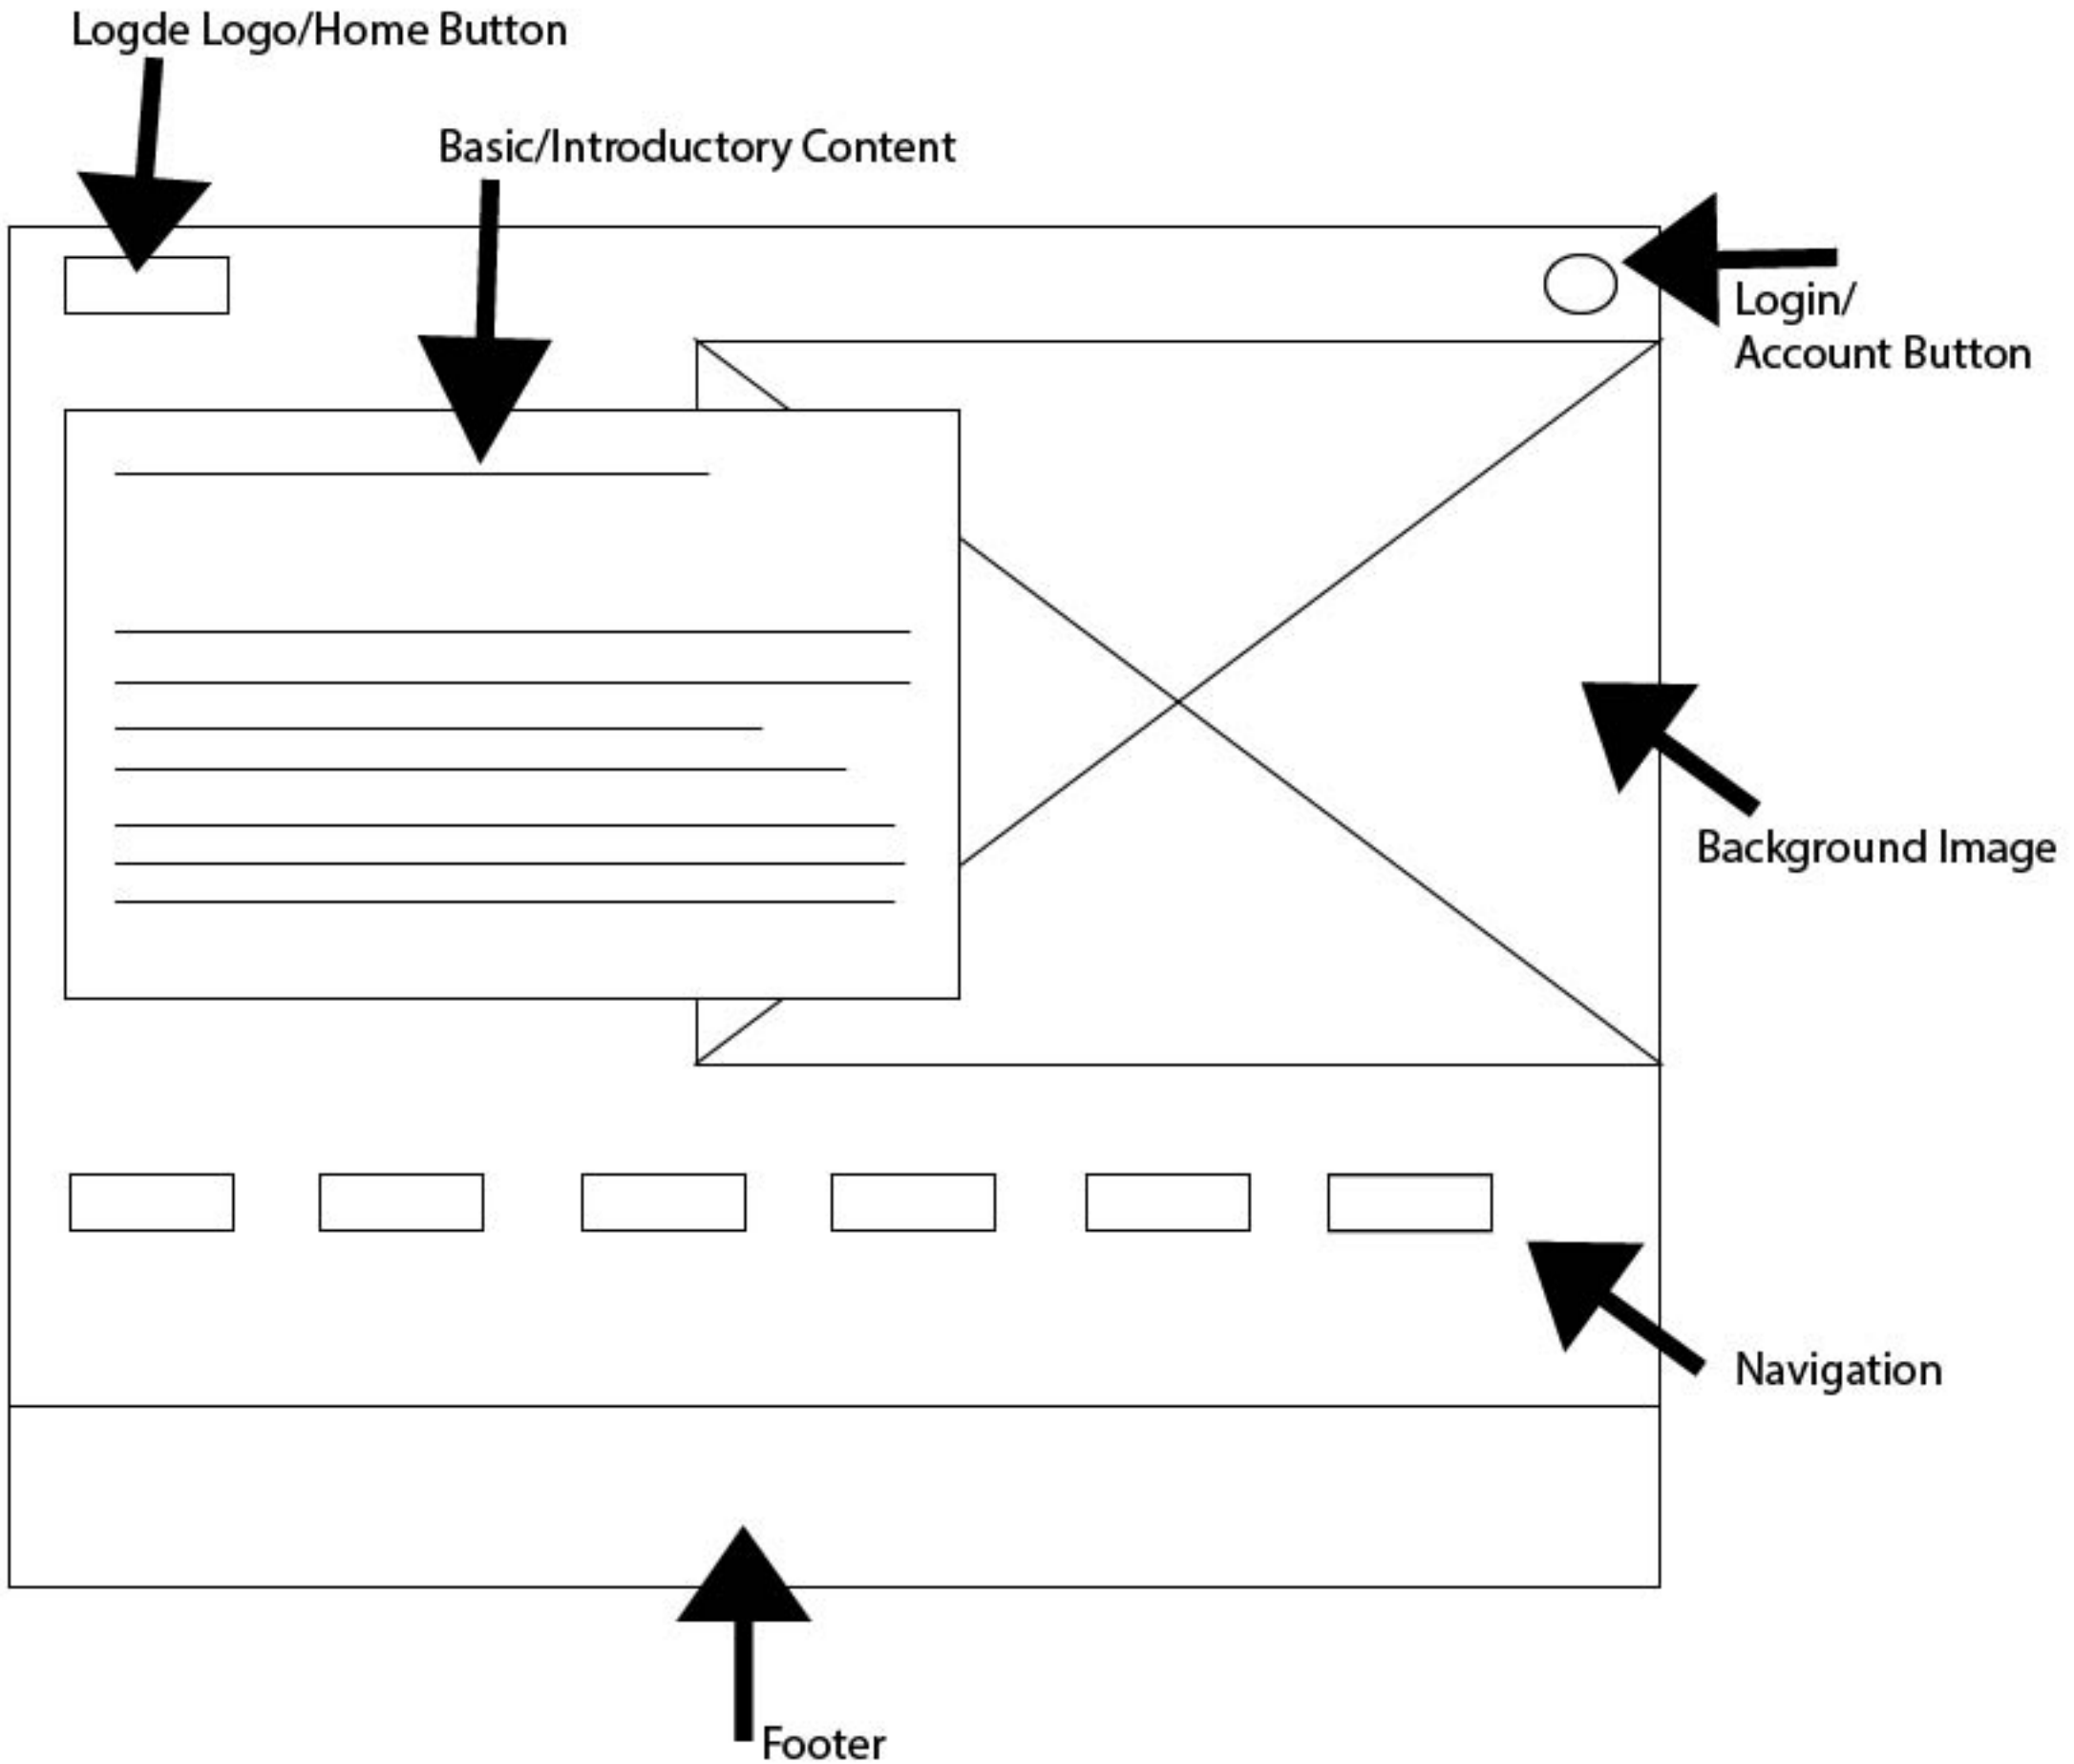

Landing Page

Logde Logo/Home Button

Basic/Introductory Content

Login/
Account Button

Background Image

Navigation

Footer