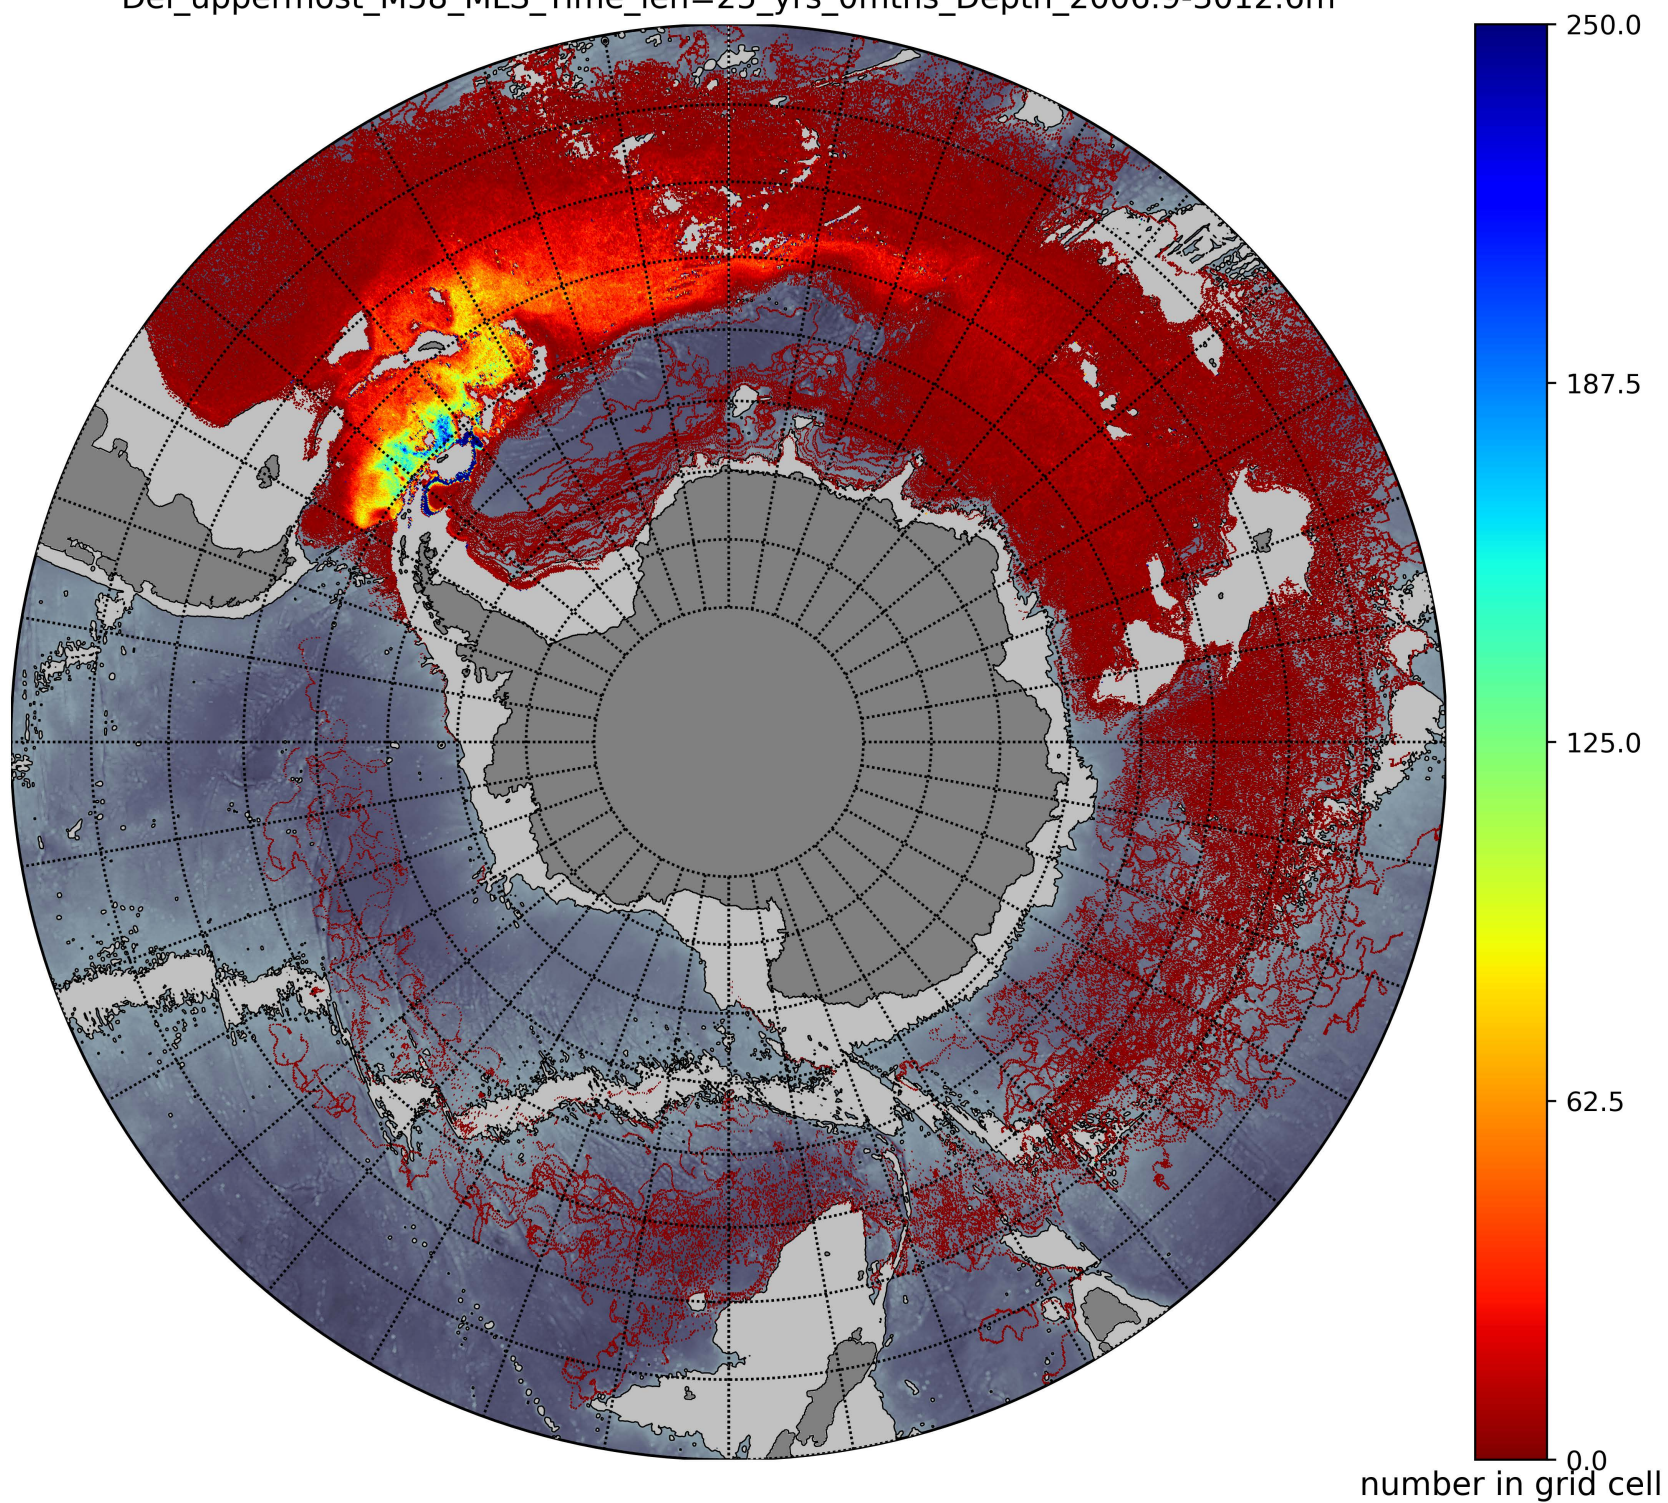

Del_uppermost_M58_MLS_Time_len=25_yrs_0mths_Depth_517.6-695.4m

Del_uppermost_M58_MLS_Time_len=25_yrs_0mths_Depth_695.4-1017.2m

Del_uppermost_M58_MLS_Time_len=25_yrs_0mths_Depth_1017.2-2006.9m

Del_uppermost_M58_MLS_Time_len=25_yrs_0mths_Depth_2006.9-3012.6m

Del_uppermost_M58_MLS_Time_len=25_yrs_0mths_Depth_3012.6-5709.4m