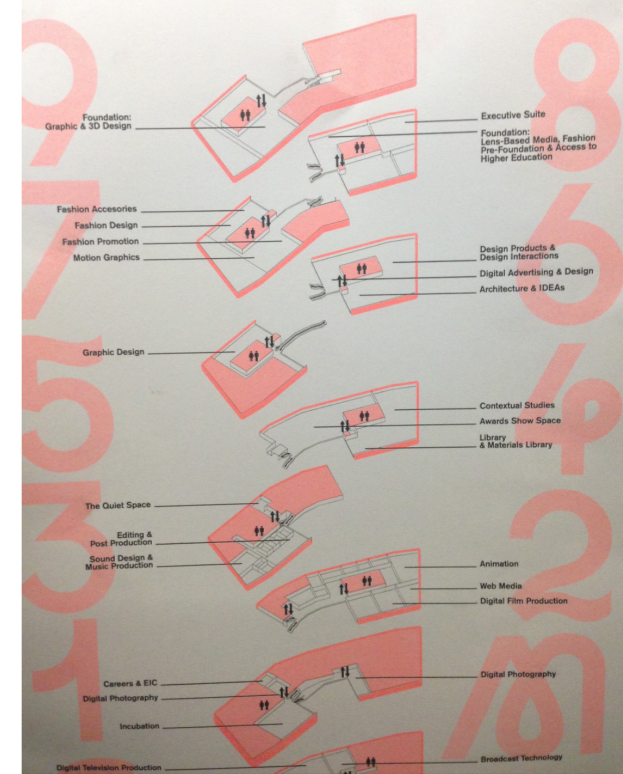

Lift Doors (Large Floor Number)

Applicable Floor surfaces (Logos and directional arrows)

Wayfinding: Floor Plan Maps

Floor Directories & Maps (A3/A2 Mounted onto Foam Board)

Map shows:

- Floors/spaces
- Bathrooms
- Water
- Lunch
- coffee
- D&D
- Prayer room
- supplies room
- #mozhelp, info booth

Locations:

Posters (in elevators, just outside elevators and stairs, in foyer, at info booths, scattered around building...) - can be printed on site

A3 Foam Board Mounted Map

Layered Foam Board peices

Wayfinding: Floor Plan Maps

Folded Insert in Festival Guide (A3/A2 Size)

Large folded sheet insert.

Paper Stock (Uncoated)
Popset Cloud
Large foldout

Mozfest Required Assets

To develop concepts for:

Map Designs

- Floor Guides
- Lift Directories