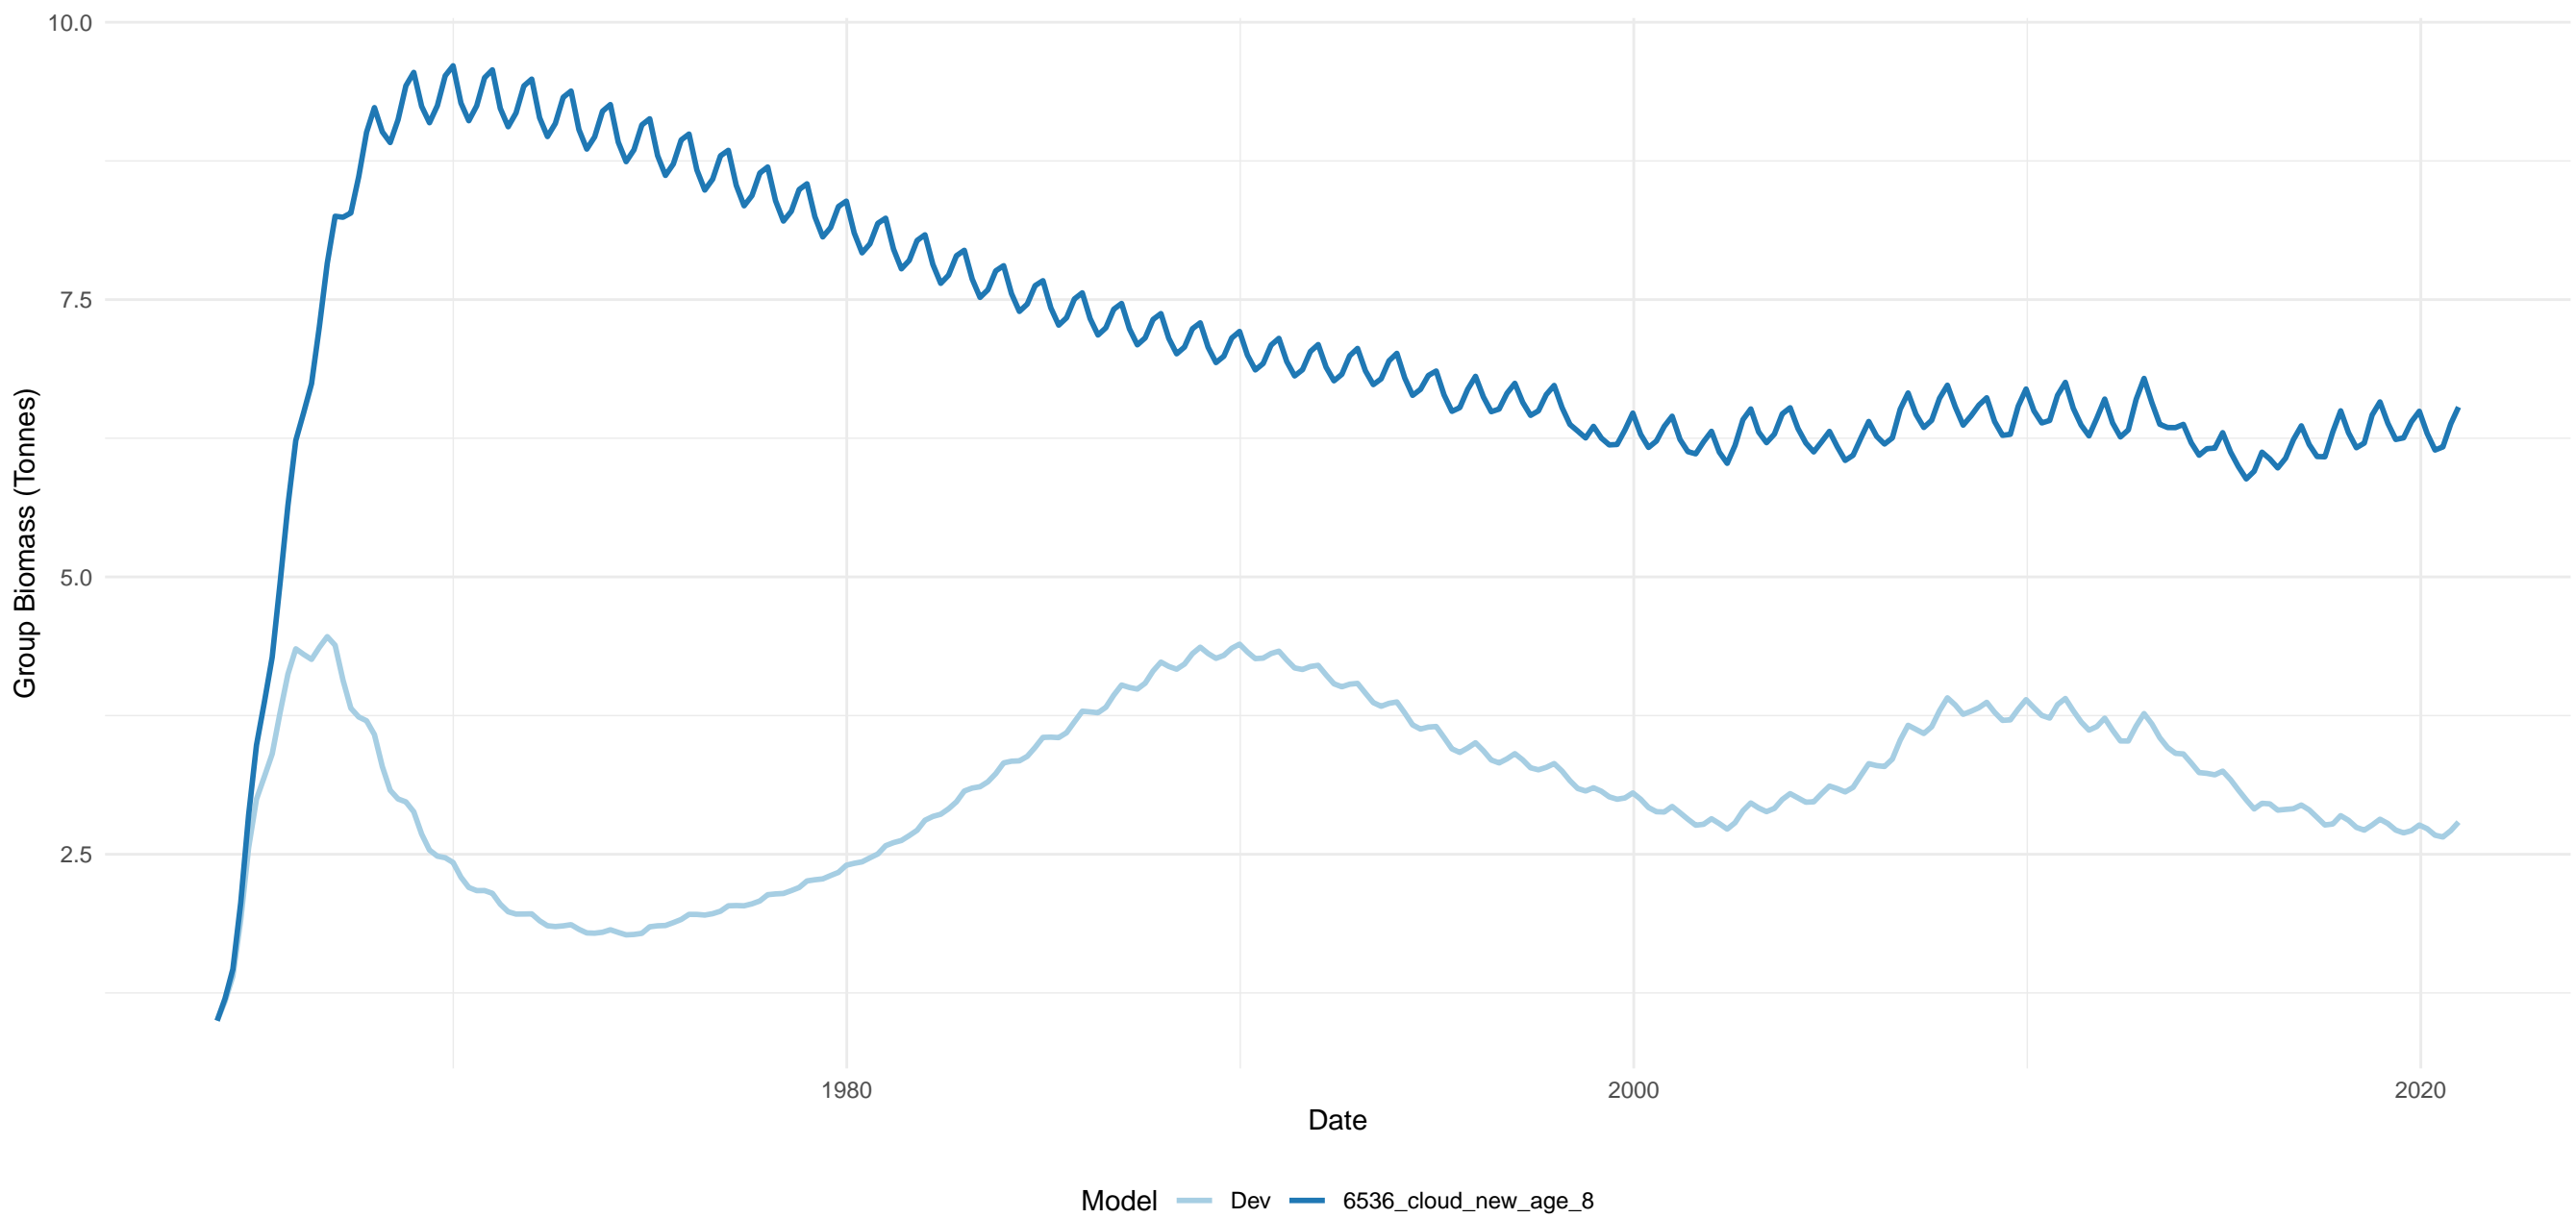

# YTF

ZG

Model — Dev — 6536\_cloud\_new\_age\_8

ZL

ZM

ZS

Group Biomass (Tonnes)

1980