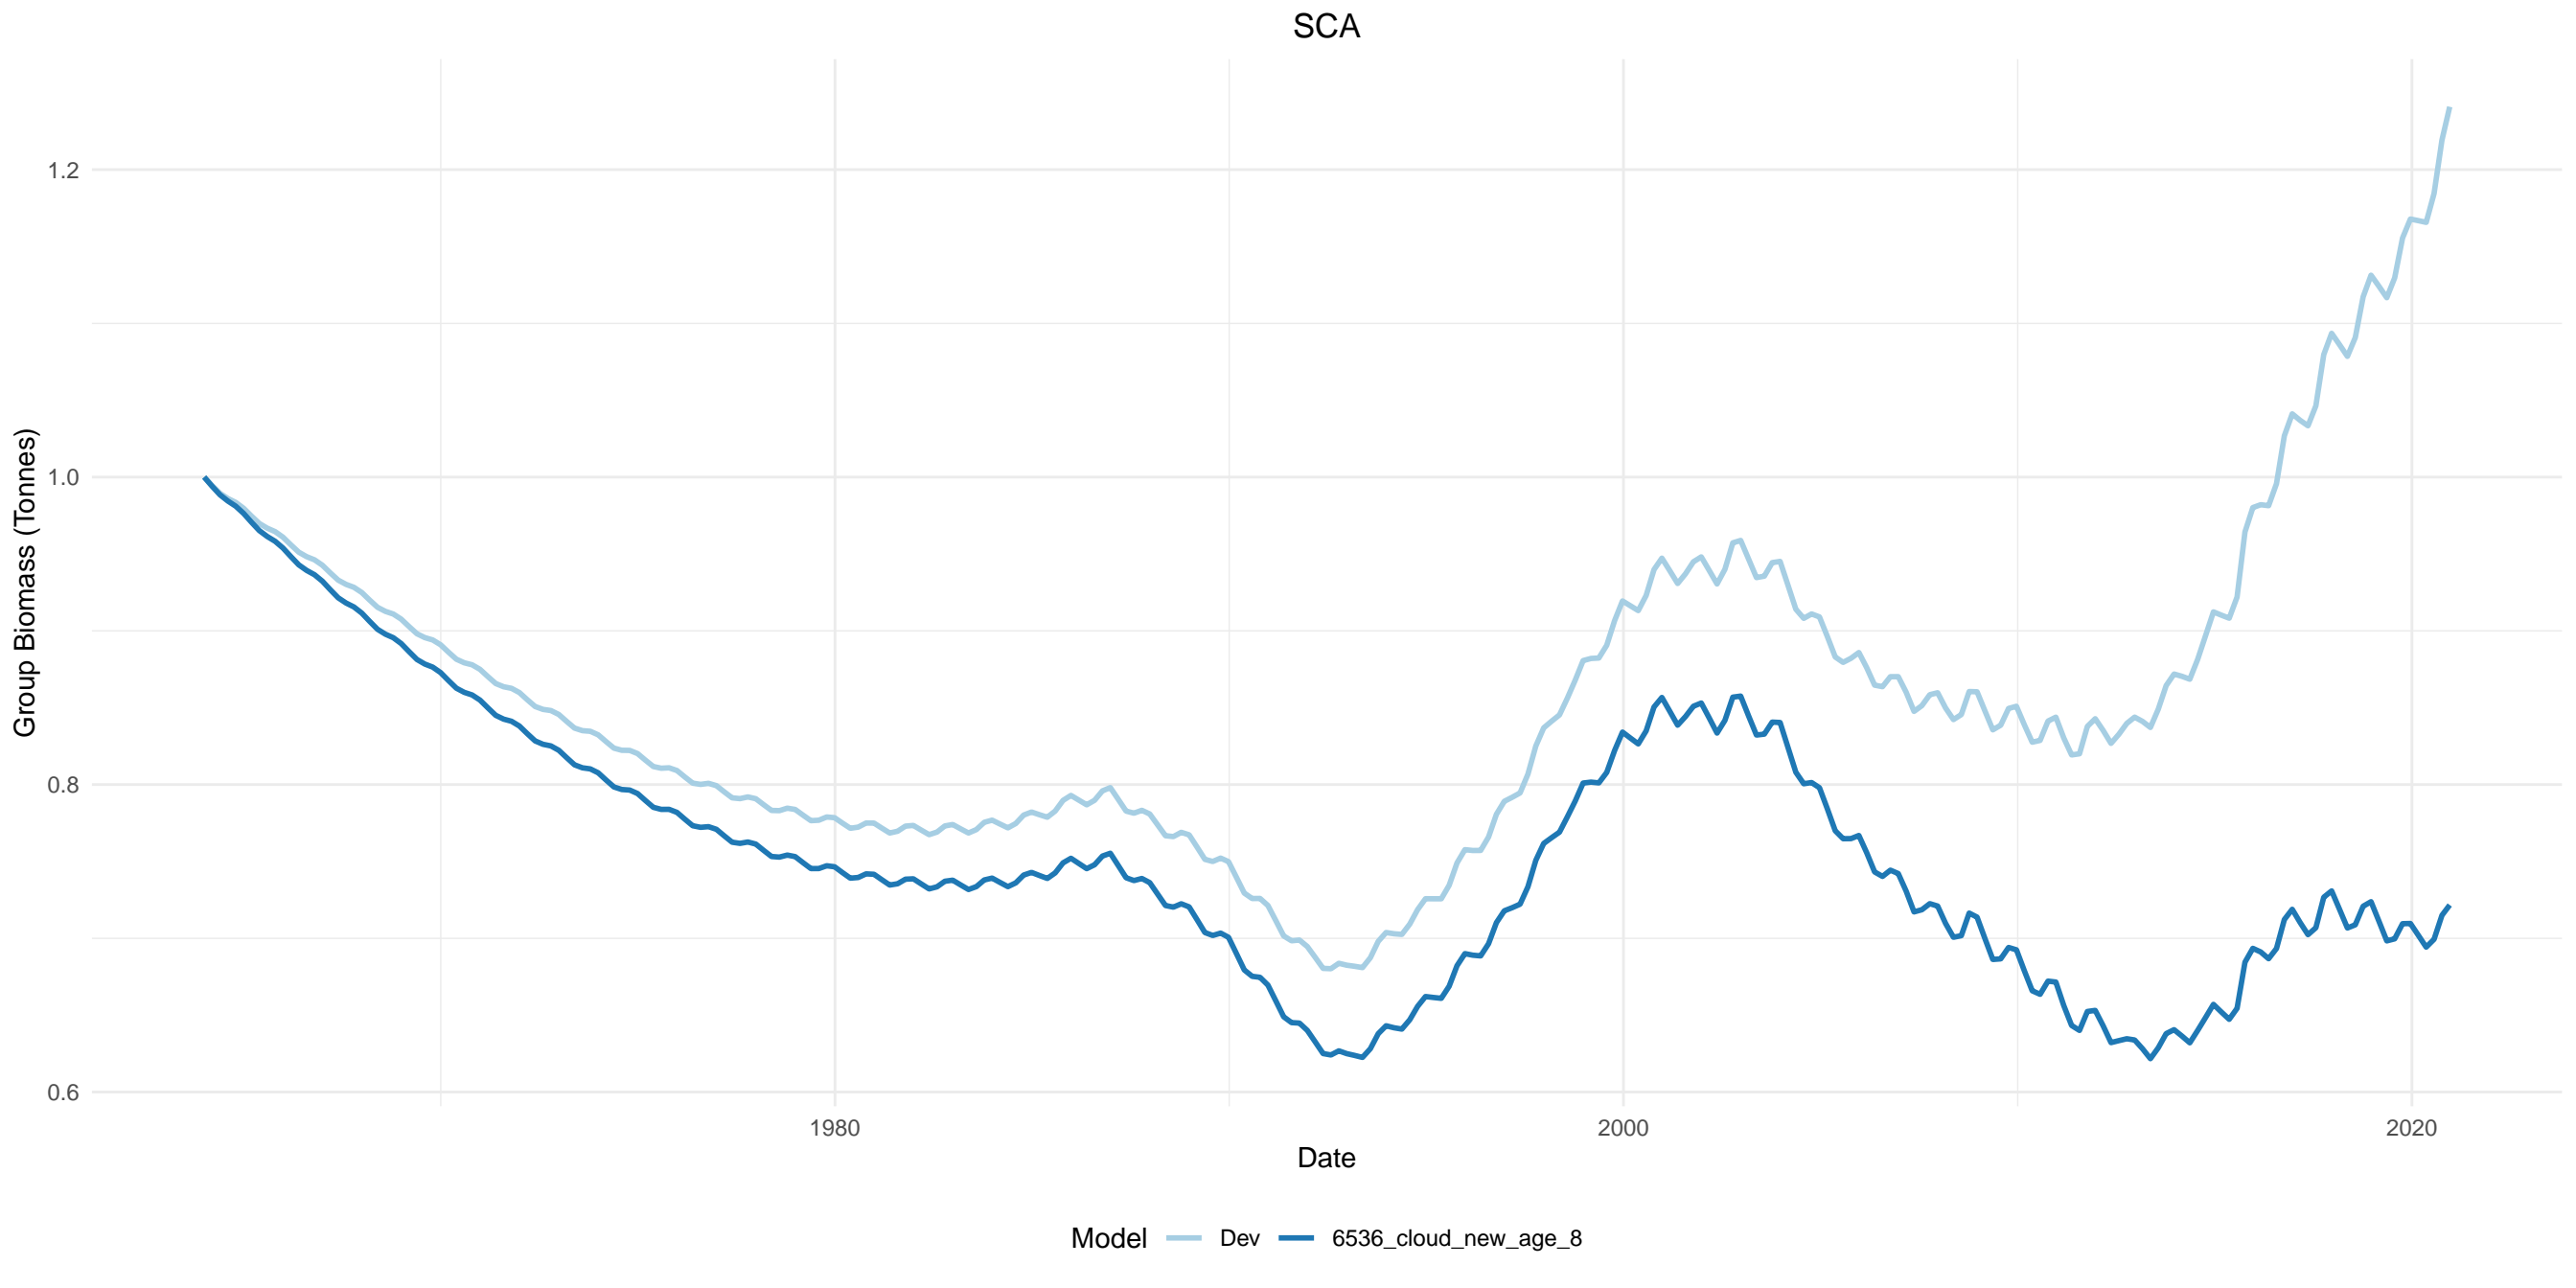

SCA

Group Biomass (Tonnes)

1980

Date

2000

2020

Model — Dev — 6536_cloud_new_age_8