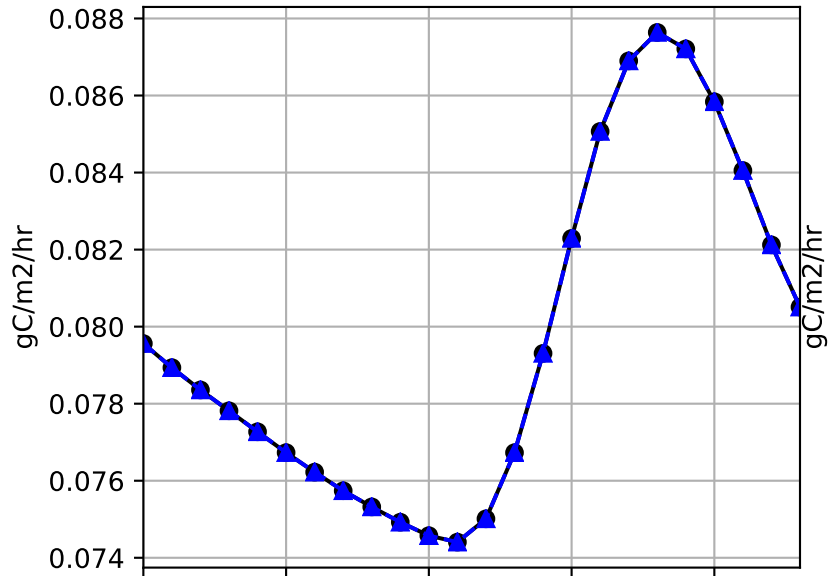

Diurnal Means: BCI, Panama

HR