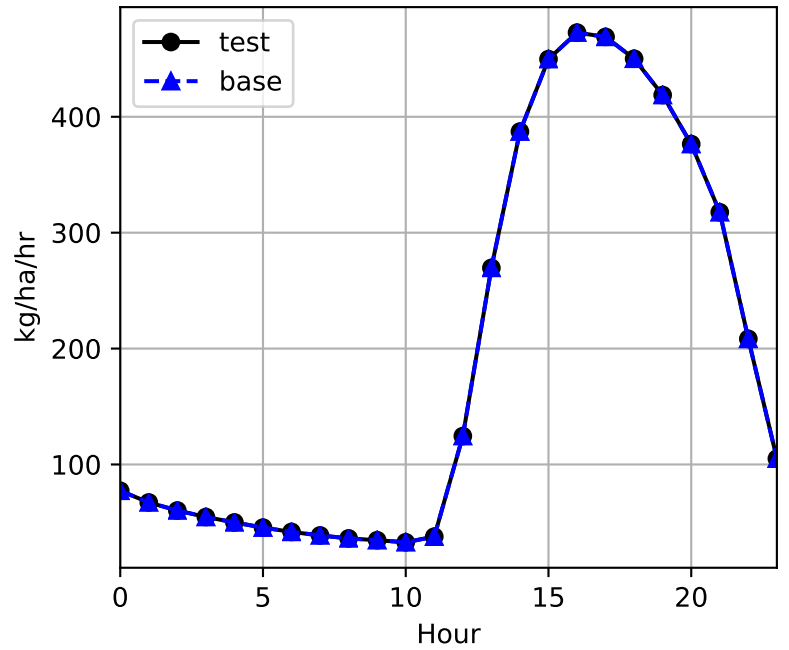

HR

NEP

TLAI

FATES_ROOTUPTAKE_SI

Annual Means: BCI, Panama

TOTSOILLIQ

QVEGE

RAIN