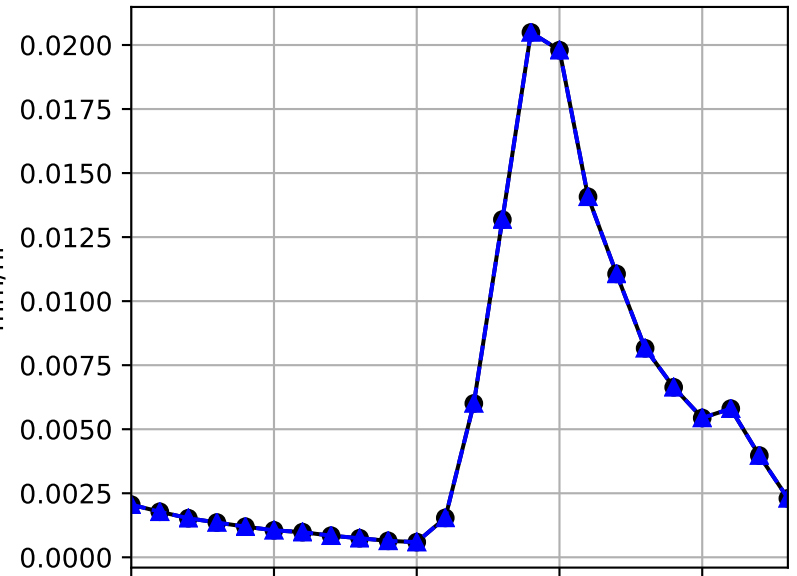

TLAI

FATES_ROOTUPTAKE_SI

Diurnal Means: BCI, Panama

TOTSOILLIQ

QVEGE

RAIN

NPP

Diurnal Means: BCI, Panama