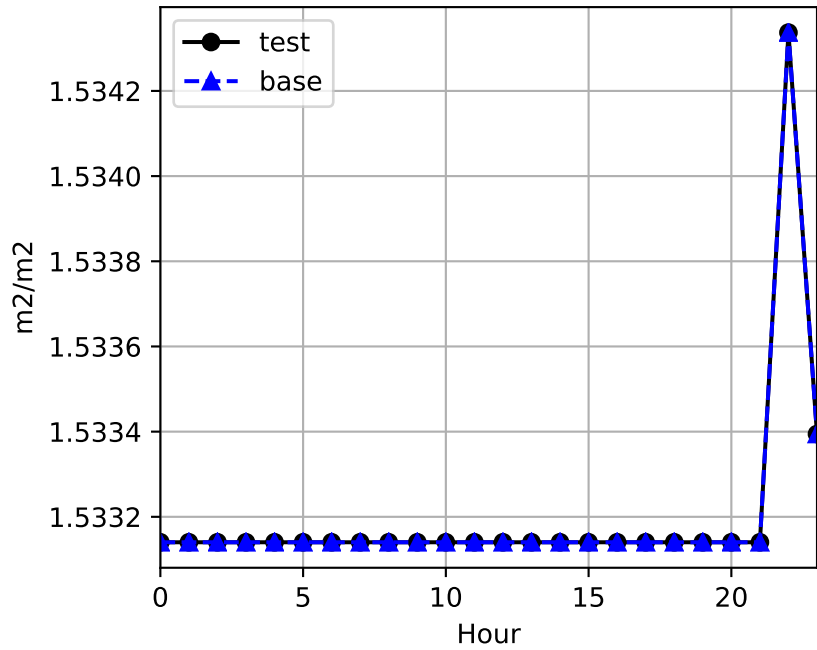

Diurnal Means: BCI, Panama

TLAI