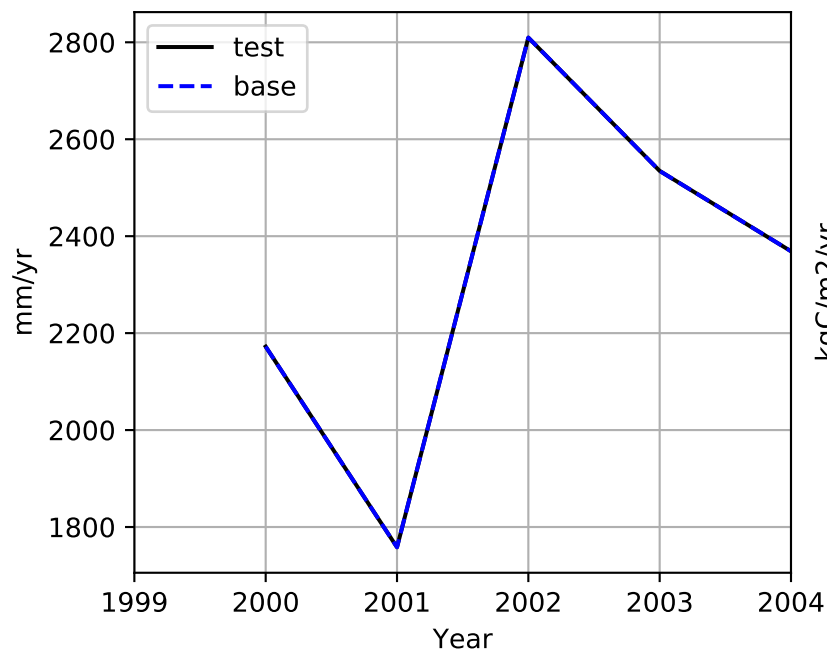

HR

NEP

TLAI

FATES_ROOTUPTAKE_SI

Annual Means: BCI, Panama

TOTSOILLIQ

QVEGE

RAIN