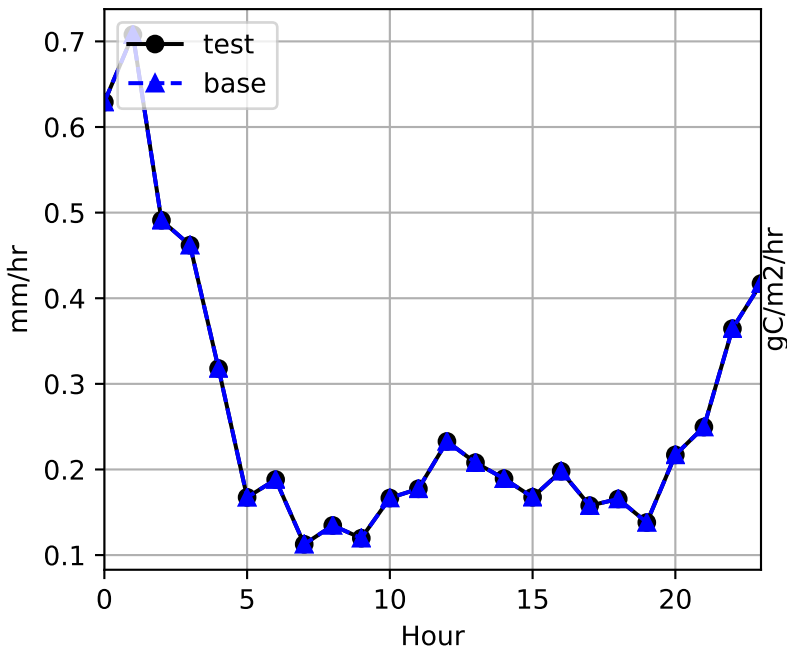

TLAI

FATES_ROOTUPTAKE_SI

Diurnal Means: BCI, Panama

TOTSOILLIQ

QVEGE

RAIN

NPP

Diurnal Means: BCI, Panama