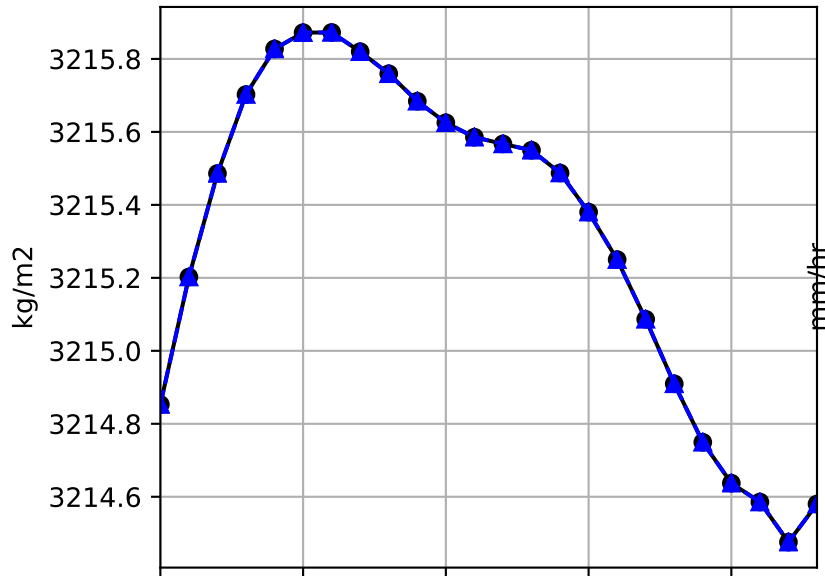

TLAI

FATES_ROOTUPTAKE_SI

Diurnal Means: BCI, Panama

TOTSOILLIQ

QVEGE

RAIN

NPP

Diurnal Means: BCI, Panama