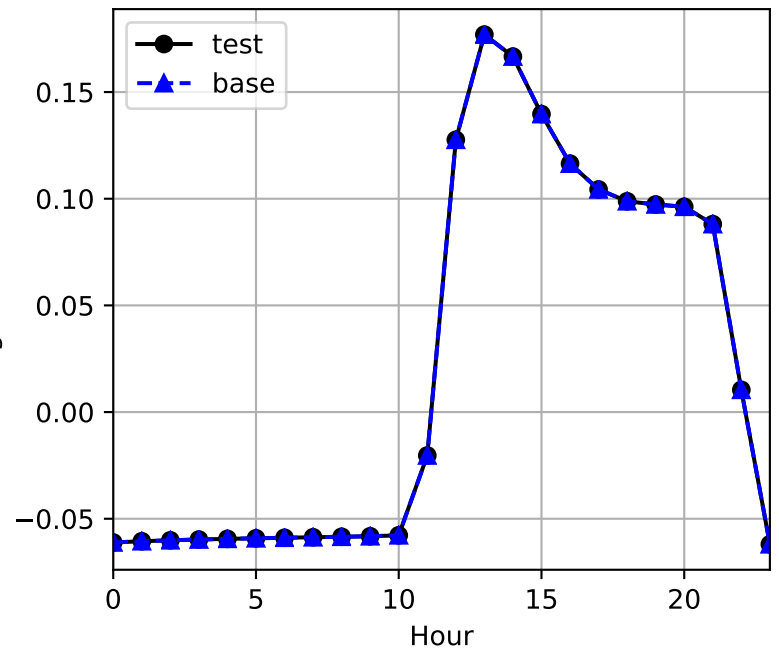

TLAI

FATES_ROOTUPTAKE_SI

Diurnal Means: BCI, Panama

TOTSOILLIQ

QVEGE

RAIN

NPP

Diurnal Means: BCI, Panama