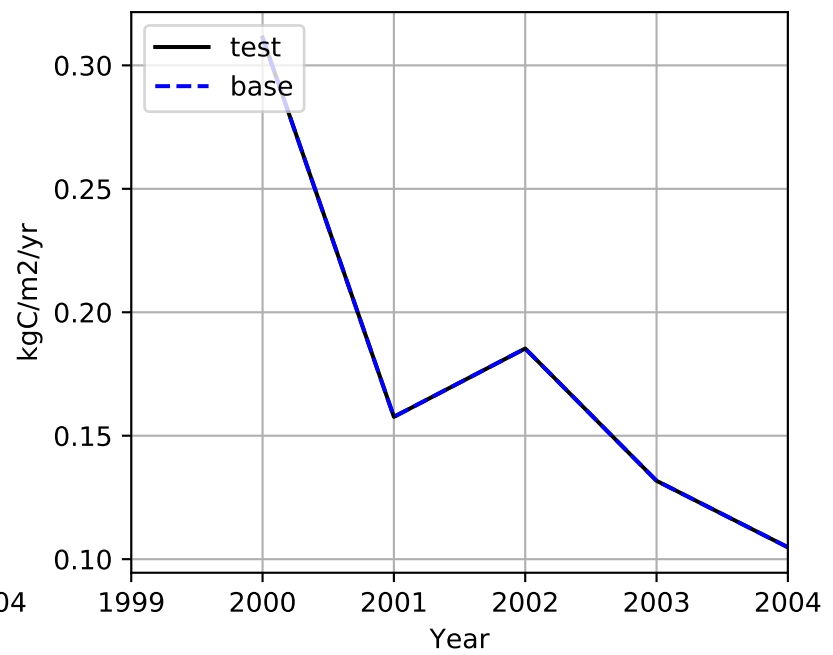

Annual Means: BCI, Panama

NPP