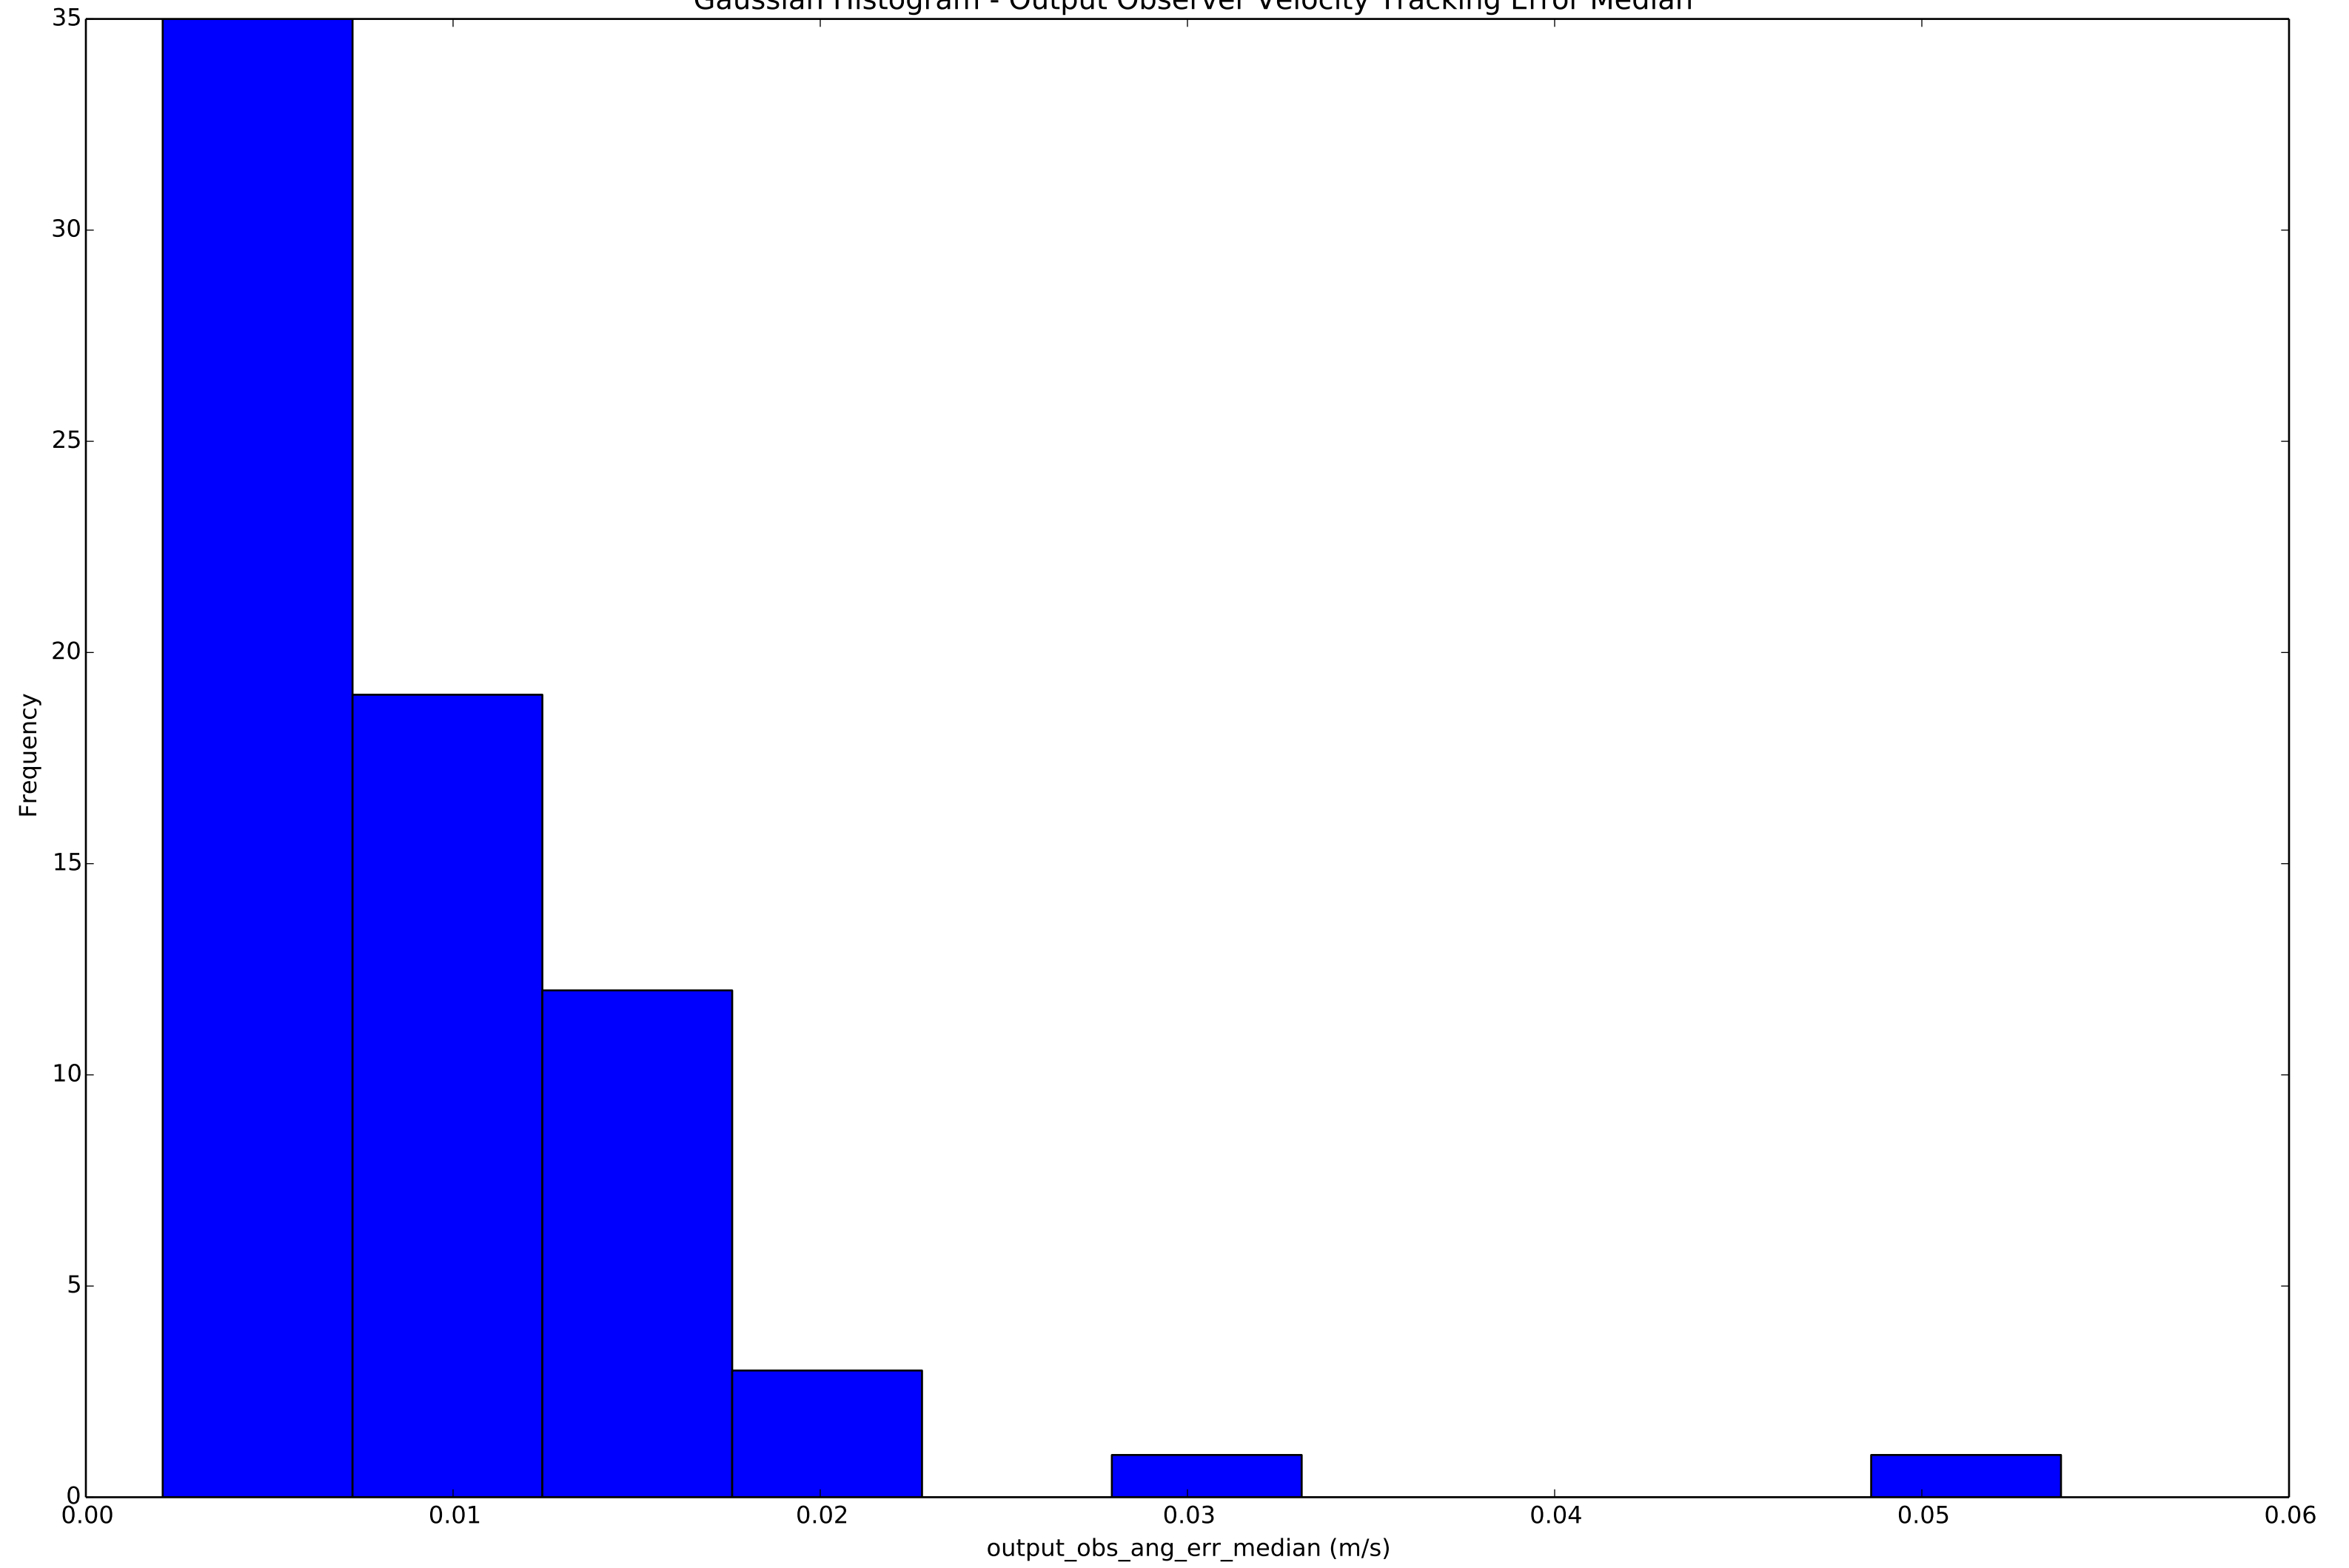

Gaussian Histogram - Output Observer Angular Tracking Error Median

Gaussian Histogram - Output Observer Velocity Tracking Error Median

Gaussian Histogram - Output Observer Position Tracking Error Median