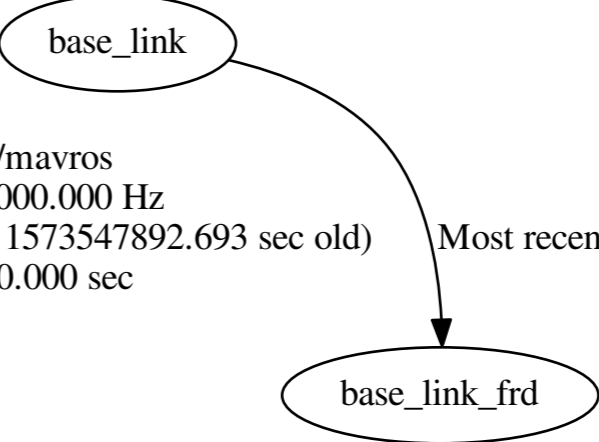

view_frames Result
Recorded at time: 1573547892.693

Broadcaster: /tf_camera
Average rate: 99.293 Hz
Most recent transform: 1573547888.904 (3.789 sec old)
Buffer length: 0.916 sec

Broadcaster: /mavros
Average rate: 10000.000 Hz
Most recent transform: 0.000 (1573547892.693 sec old)
Buffer length: 0.000 sec

Most recent transform: 0.000 (1573547892.693 sec old)

Broadcaster: /mavros
Average rate: 10000.000 Hz
Buffer length: 0.000 sec
Most recent transform: 0.000 (1573547892.693 sec old)
Broadcast: /mavros
Average rate: 10000.000 Hz
Buffer length: 0.000 sec