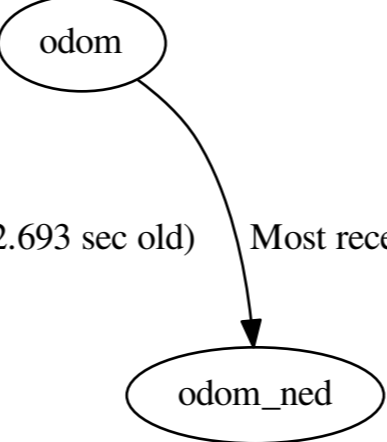

view_frames Result
Recorded at time: 1573547892.693

Broadcaster: /tf_camera
Average rate: 99.293 Hz
Most recent transform: 1573547888.904 (3.789 sec old)
Buffer length: 0.916 sec

Broadcaster: /mavros
Average rate: 10000.000 Hz
Most recent transform: 0.000 (1573547892.693 sec old)
Buffer length: 0.000 sec

Most recent transform: 0.000 (1573547892.693 sec old)

Broadcaster: /mavros
Average rate: 10000.000 Hz
Buffer length: 0.000 sec
Most recent transform: 0.000 (1573547892.693 sec old)
Broadcast: /mavros
Average rate: 10000.000 Hz
Buffer length: 0.000 sec