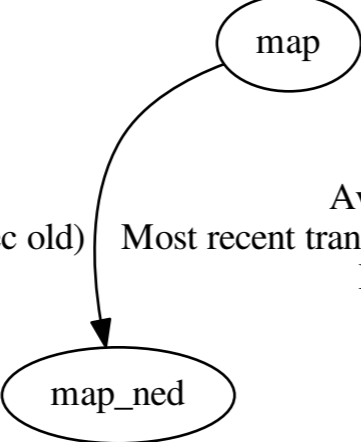

view_frames Result
Recorded at time: 1573547892.693

Broadcaster: /tf_camera
Average rate: 99.293 Hz
Most recent transform: 1573547888.904 (3.789 sec old)
Buffer length: 0.916 sec

Broadcaster: /mavros
Average rate: 10000.000 Hz
Most recent transform: 0.000 (1573547892.693 sec old)
Buffer length: 0.000 sec

Most recent transform: 0.000 (1573547892.693 sec old)

Broadcaster: /mavros
Average rate: 10000.000 Hz
Buffer length: 0.000 sec
Most recent transform: 0.000 (1573547892.693 sec old)
Broadcast: /mavros
Average rate: 10000.000 Hz
Buffer length: 0.000 sec