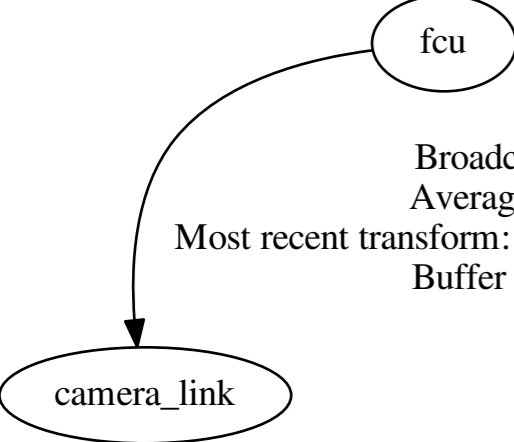

view_frames Result
Recorded at time: 1573547892.693

Broadcaster: /tf_camera
Average rate: 99.293 Hz
Most recent transform: 1573547888.904 (3.789 sec old)
Buffer length: 0.916 sec

Broadcaster: /mavros
Average rate: 10000.000 Hz
Most recent transform: 0.000 (1573547892.693 sec old)
Buffer length: 0.000 sec

Most recent transform: 0.000 (1573547892.693 sec old)

Broadcaster: /mavros
Average rate: 10000.000 Hz
Buffer length: 0.000 sec
Most recent transform: 0.000 (1573547892.693 sec old)
Broadcast: /mavros
Average rate: 10000.000 Hz
Buffer length: 0.000 sec