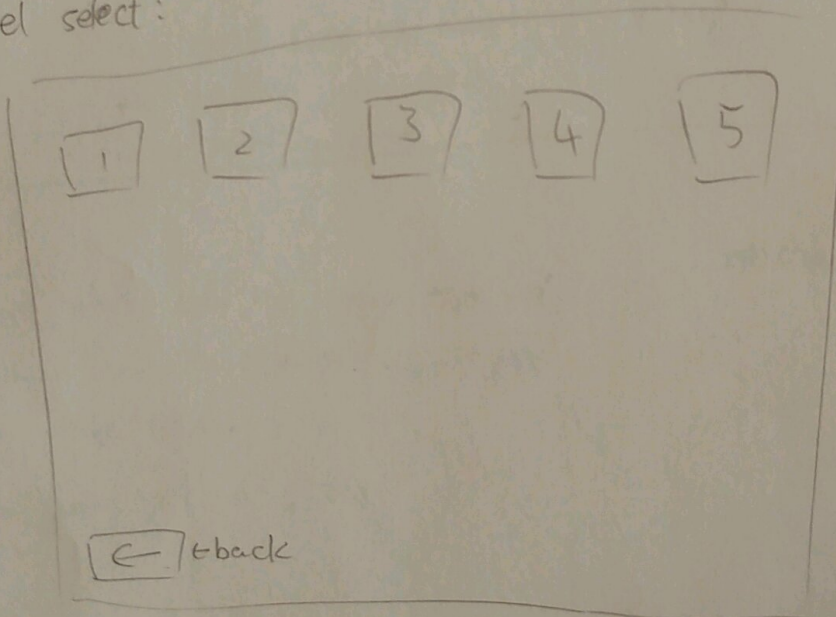

Main menu:

The Masochist & Logo

🔊 ← sound/no sound

Play ← click play → switch to choose character

Select lvl

Controls
Settings

Level select:

← could be a pop-up window