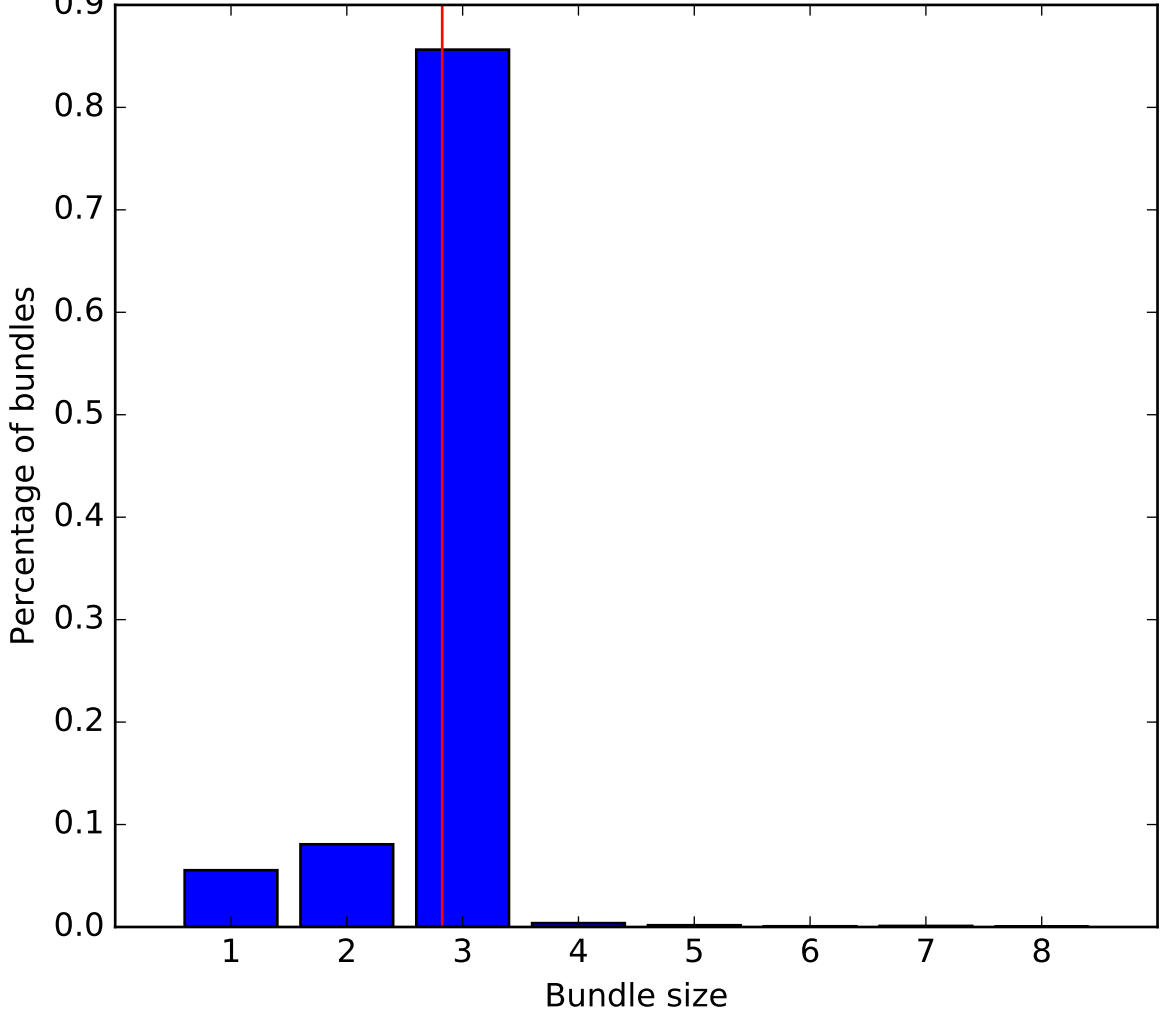

Histogram bundle sizes (total: 2924, mean: 2.82, sd: 0.56)

qasm\_uniform/rand\_rev\_norm\_square\_root\_32\_scheduled\_scheduled.qasm