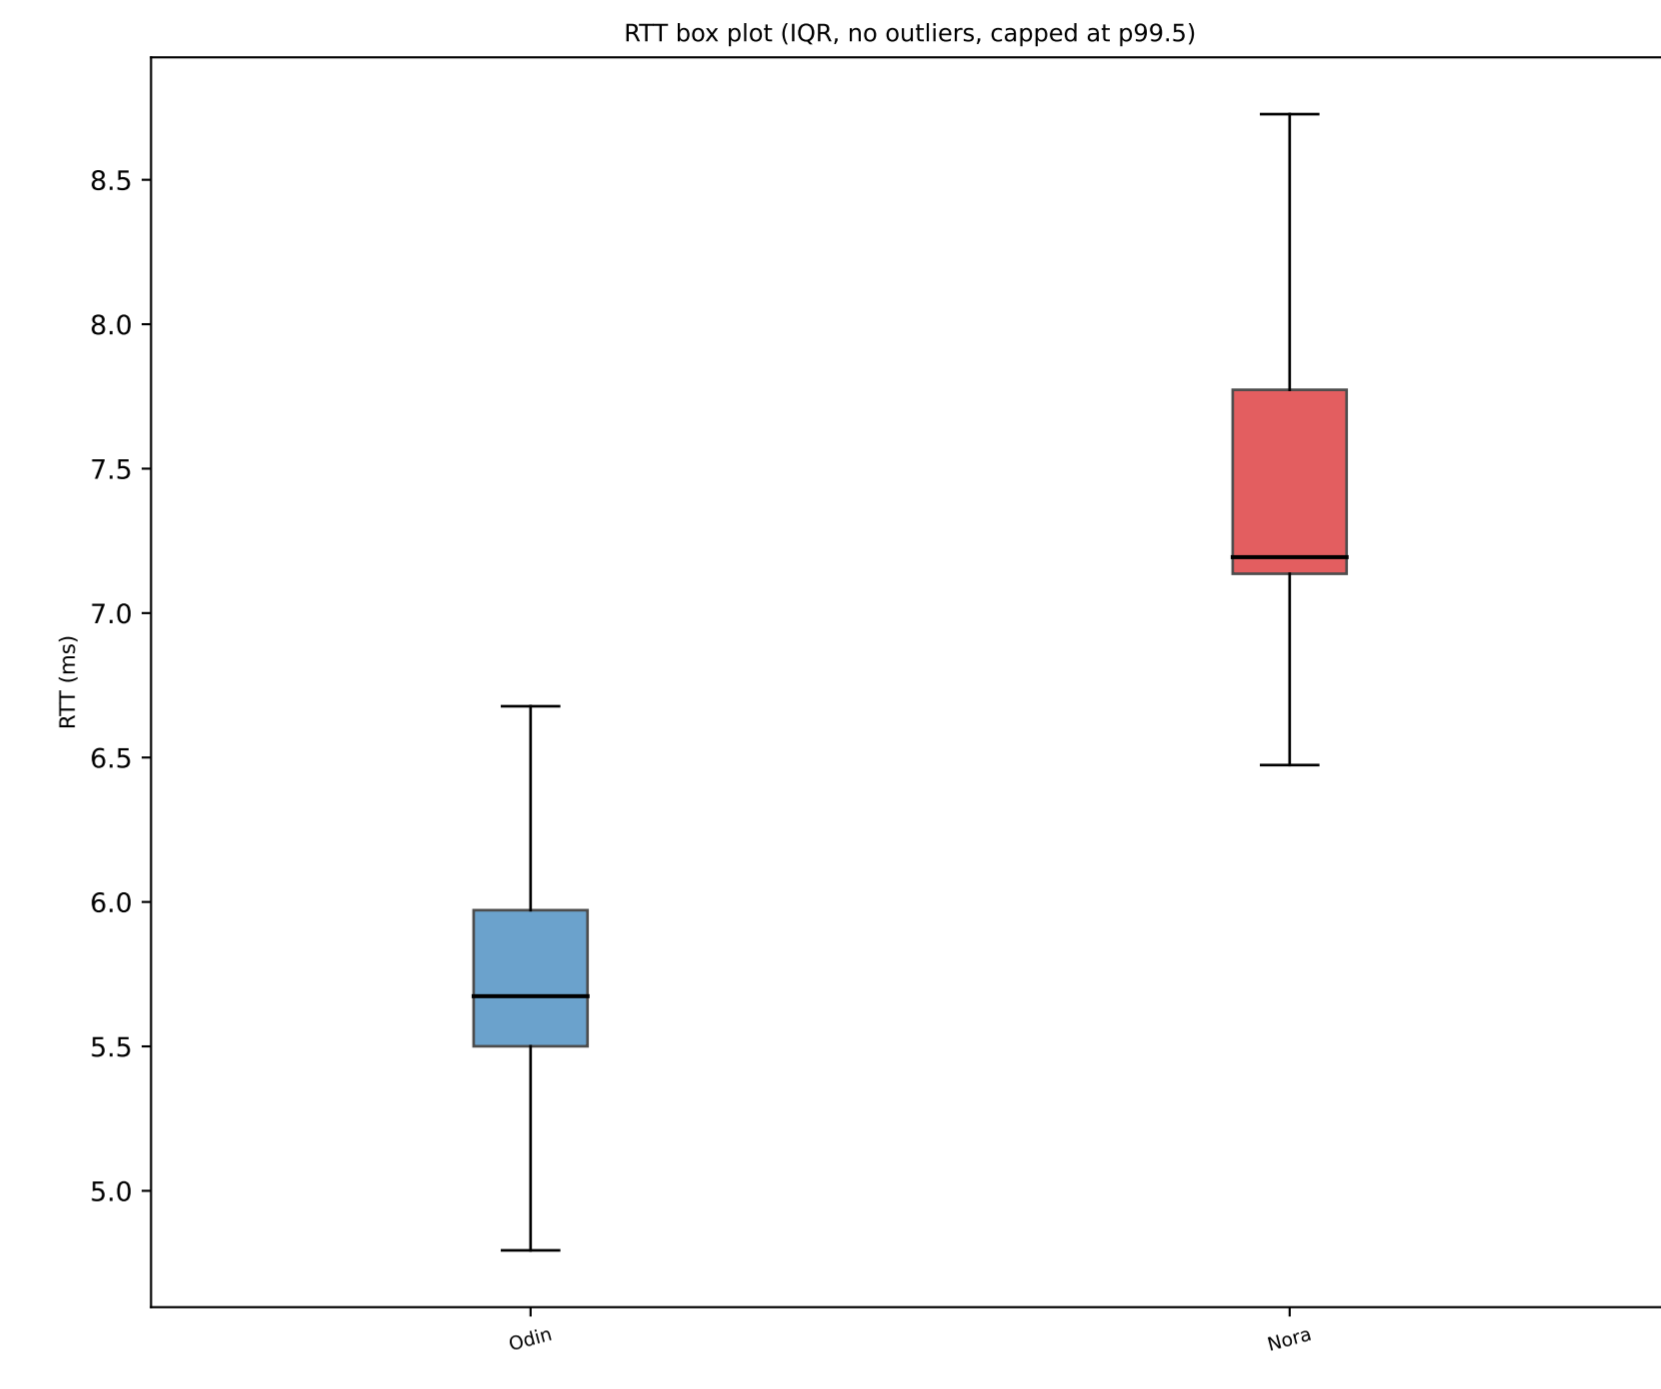

## Radio Latency Comparison

Summary		
Metric	Odin	Nora
Rate (Hz)	100.0	100.0
Payload (B)	512	512
Sent	179,218	179,998
Echoed %	99.94%	98.59%
Dropped %	1.86%	1.41%
Max burst loss	86	4
RTT mean (ms)	9.293	7.479
RTT stddev (ms)	20.016	0.739
RTT p50 (ms)	5.676	7.195
RTT p95 (ms)	15.577	8.236
RTT p99 (ms)	108.909	9.738
RTT min (ms)	4.225	6.474
RTT max (ms)	1835.662	116.316
jitter mean (ms)	4.314	0.793
jitter max (ms)	1827.216	106.361