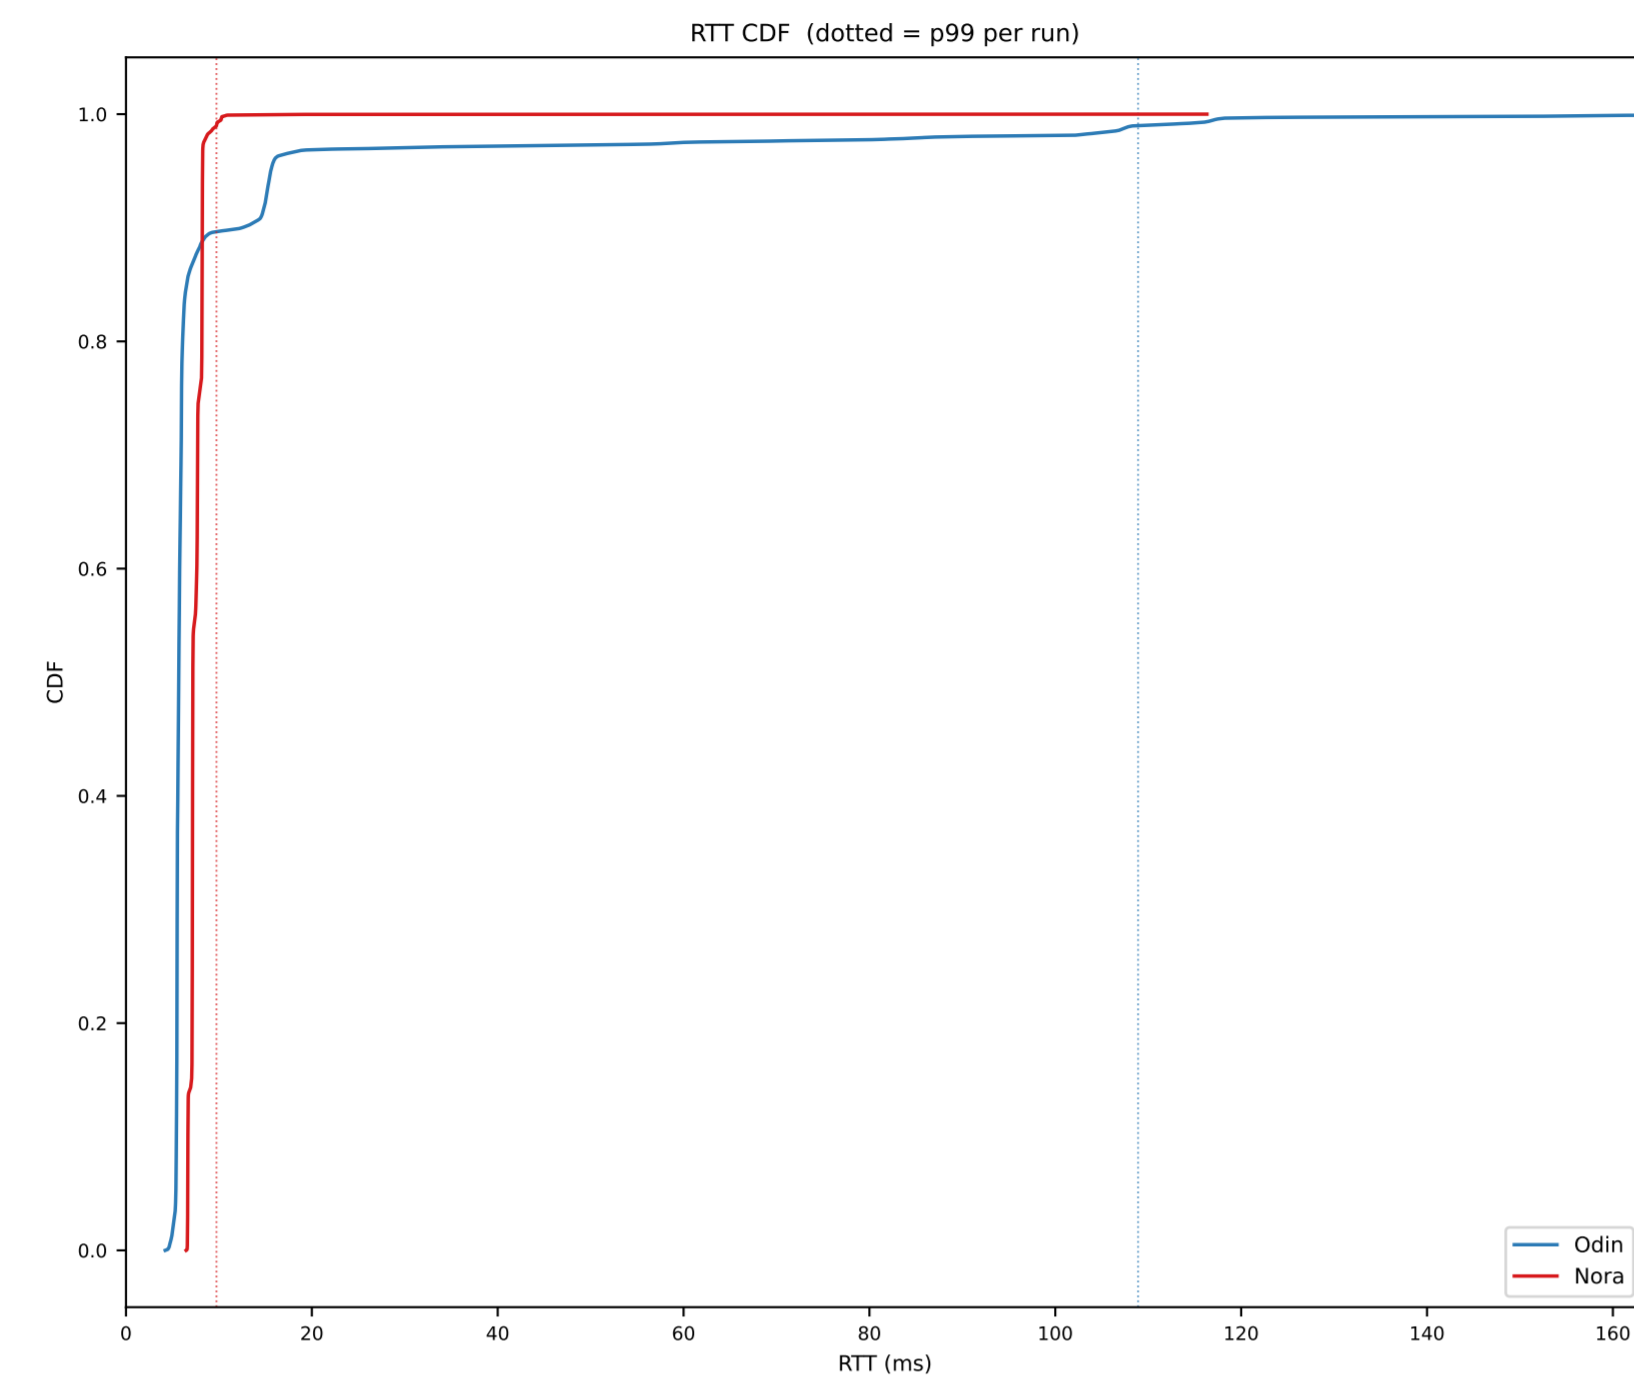

## Radio Latency Comparison

Summary		
Metric	Odin	Nora
Rate (Hz)	100.0	100.0
Payload (B)	512	512
Sent	179,218	179,998
Echoed %	99.94%	98.59%
Dropped %	1.86%	1.41%
Max burst loss	86	4
RTT mean (ms)	9.293	7.479
RTT stddev (ms)	20.016	0.739
RTT p50 (ms)	5.676	7.195
RTT p95 (ms)	15.577	8.236
RTT p99 (ms)	108.909	9.738
RTT min (ms)	4.225	6.474
RTT max (ms)	1835.662	116.316
jitter mean (ms)	4.314	0.793
jitter max (ms)	1827.216	106.361