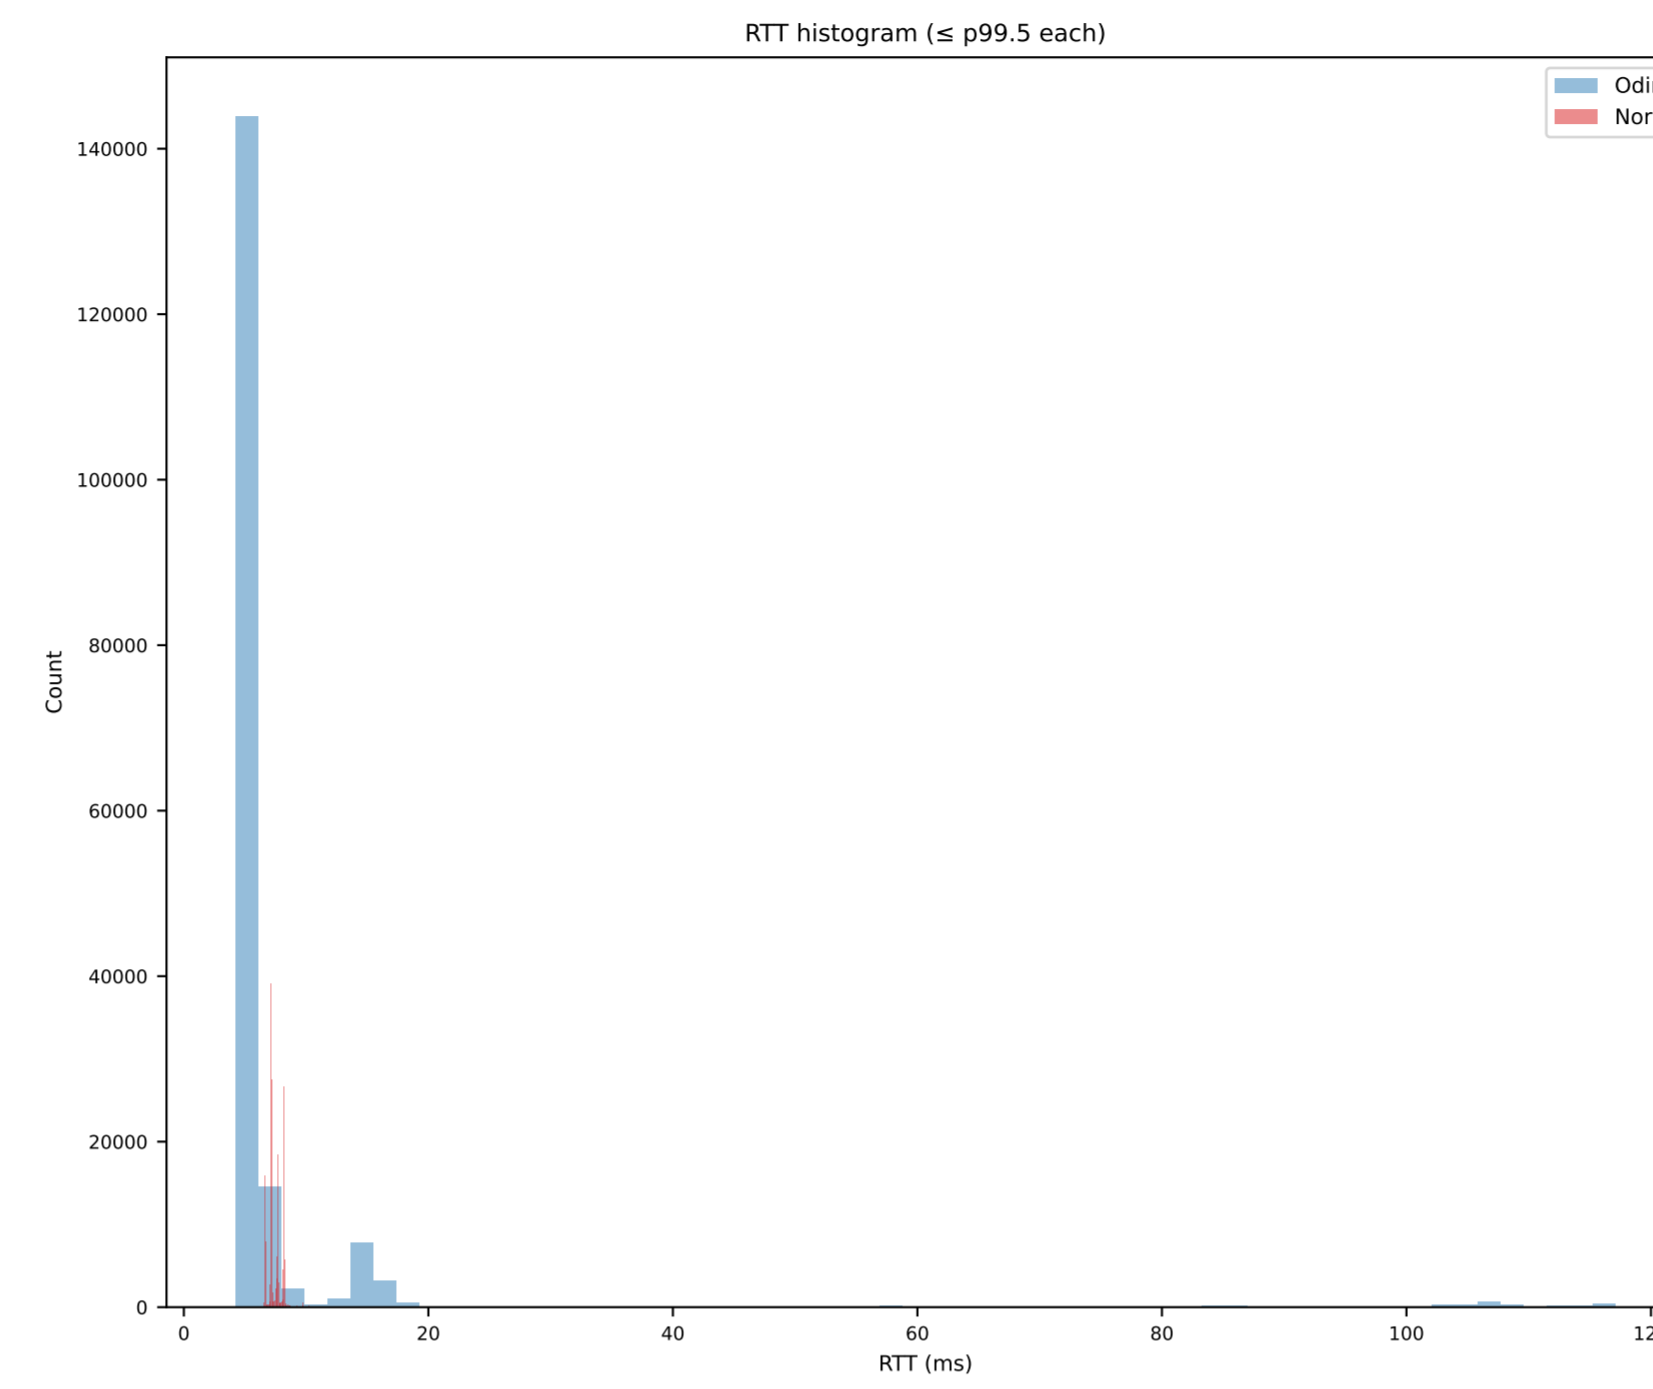

## Radio Latency Comparison

Summary		
Metric	Odin	Nora
Rate (Hz)	100.0	100.0
Payload (B)	512	512
Sent	179,218	179,998
Echoed %	99.94%	98.59%
Dropped %	1.86%	1.41%
Max burst loss	86	4
RTT mean (ms)	9.293	7.479
RTT stddev (ms)	20.016	0.739
RTT p50 (ms)	5.676	7.195
RTT p95 (ms)	15.577	8.236
RTT p99 (ms)	108.909	9.738
RTT min (ms)	4.225	6.474
RTT max (ms)	1835.662	116.316
jitter mean (ms)	4.314	0.793
jitter max (ms)	1827.216	106.361