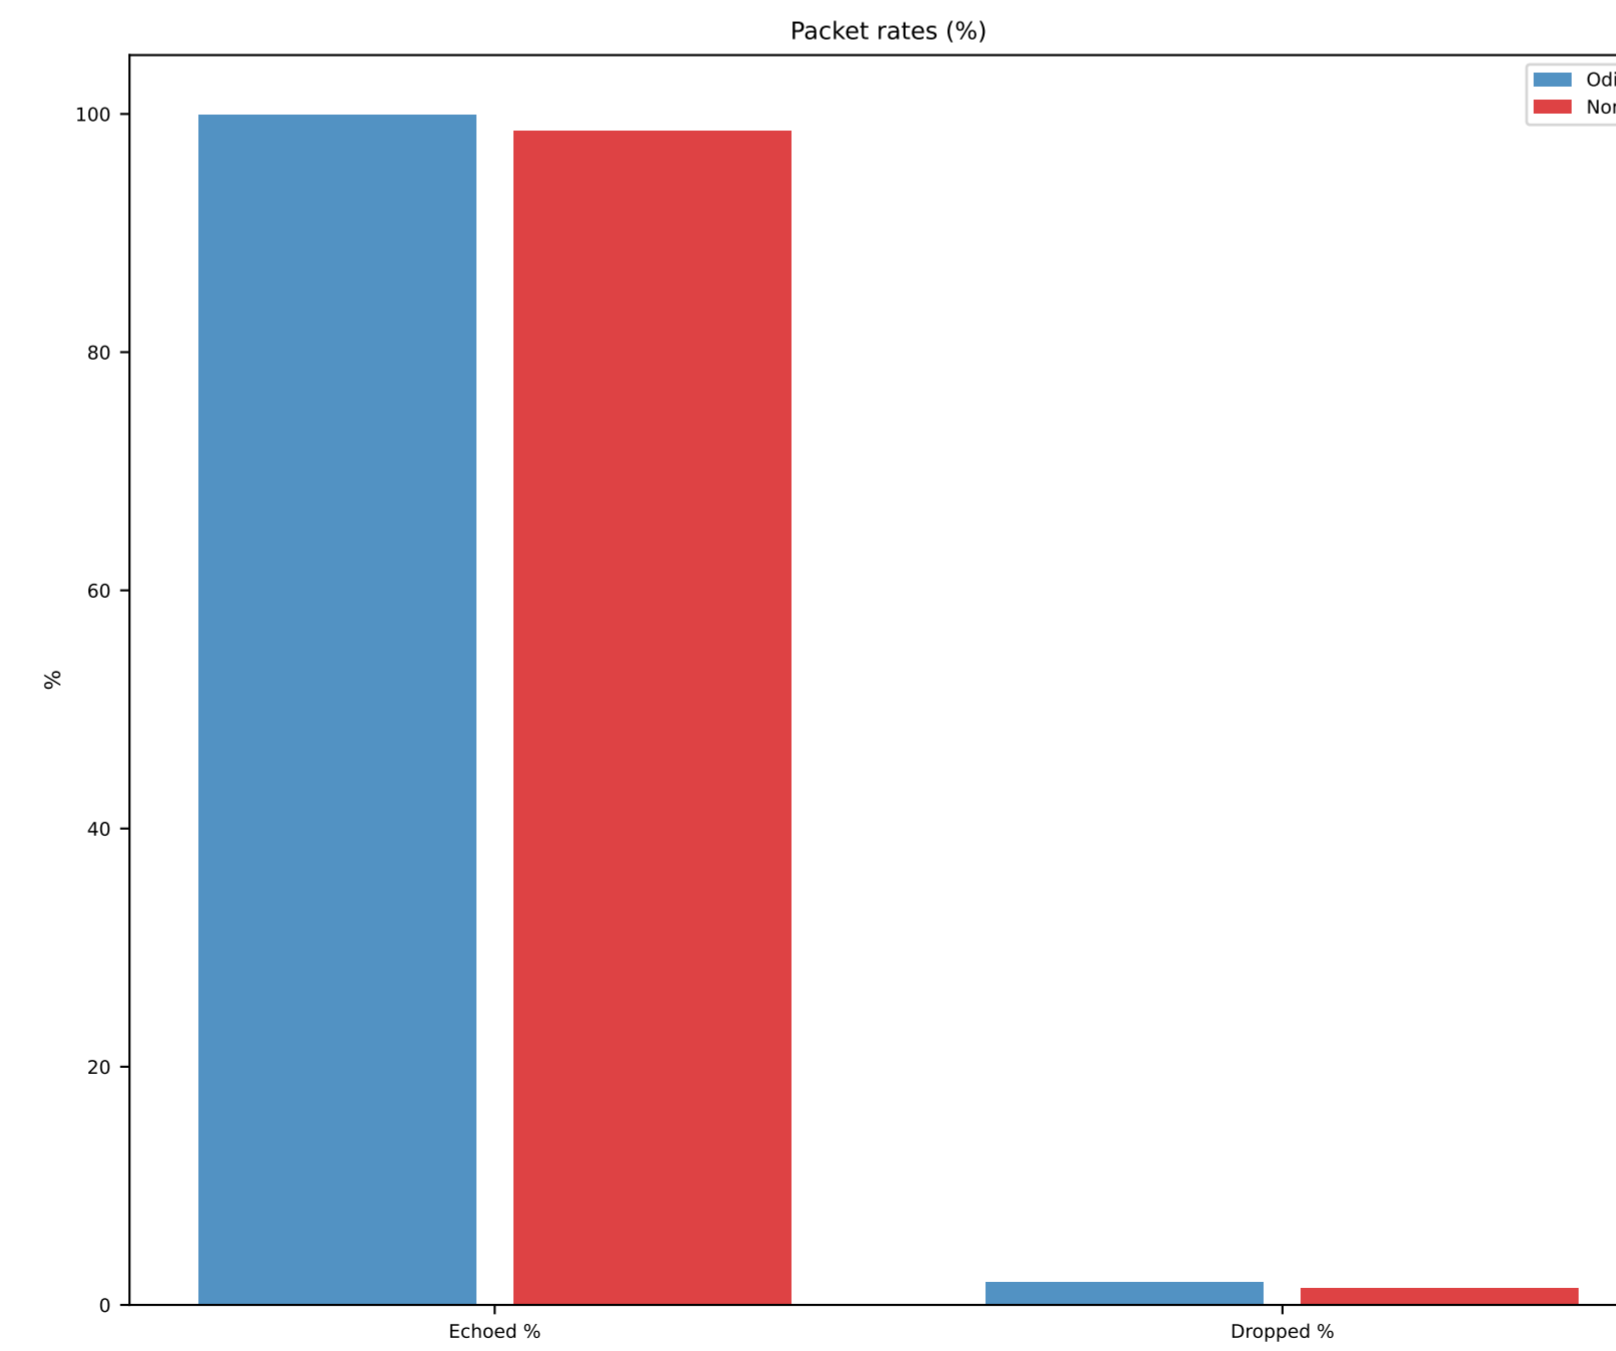

## Radio Latency Comparison

Summary		
Metric	Odin	Nora
Rate (Hz)	100.0	100.0
Payload (B)	512	512
Sent	179,218	179,998
Echoed %	99.94%	98.59%
Dropped %	1.86%	1.41%
Max burst loss	86	4
RTT mean (ms)	9.293	7.479
RTT stddev (ms)	20.016	0.739
RTT p50 (ms)	5.676	7.195
RTT p95 (ms)	15.577	8.236
RTT p99 (ms)	108.909	9.738
RTT min (ms)	4.225	6.474
RTT max (ms)	1835.662	116.316
jitter mean (ms)	4.314	0.793
jitter max (ms)	1827.216	106.361