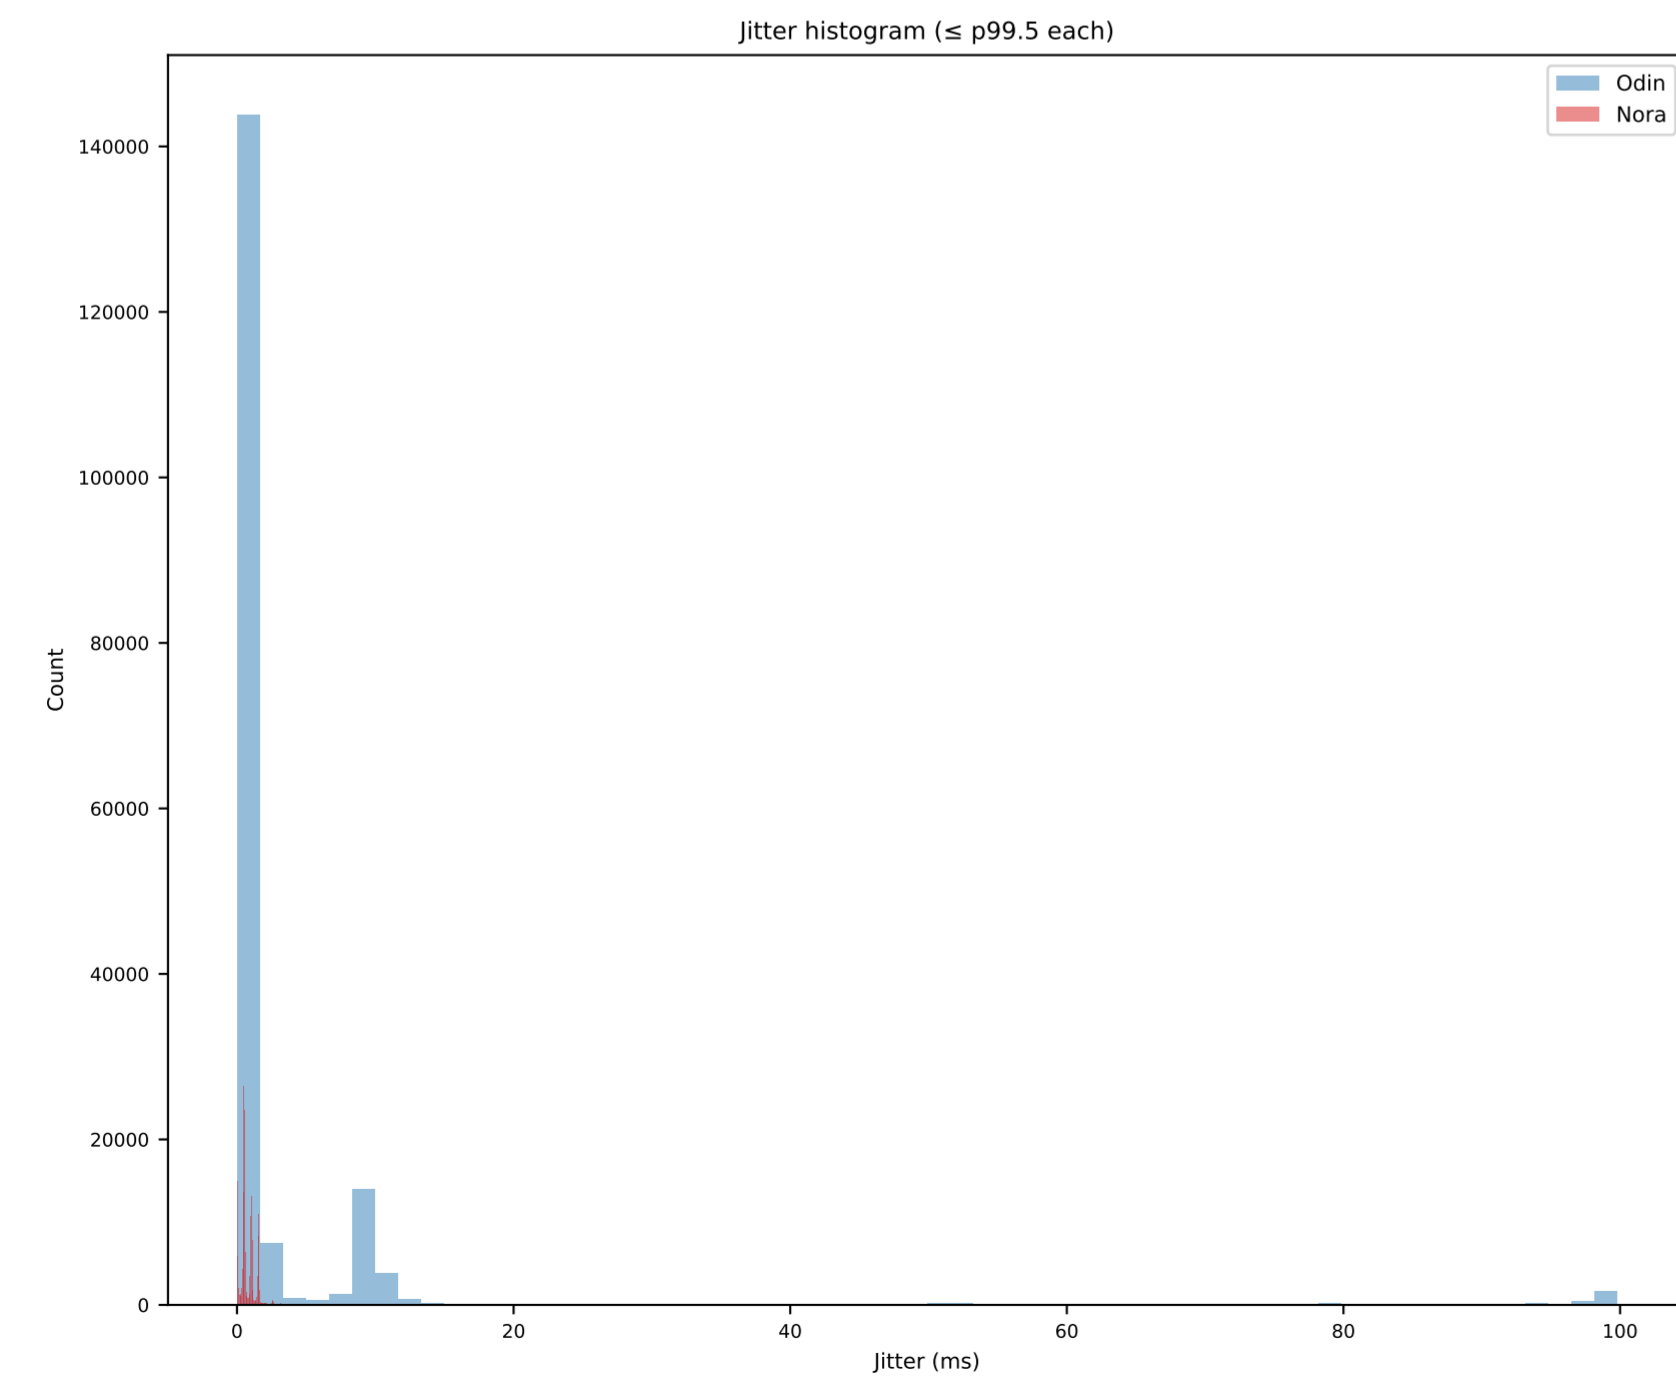

## Radio Latency Comparison

Summary		
Metric	Odin	Nora
Rate (Hz)	100.0	100.0
Payload (B)	512	512
Sent	179,218	179,998
Echoed %	99.94%	98.59%
Dropped %	1.86%	1.41%
Max burst loss	86	4
RTT mean (ms)	9.293	7.479
RTT stddev (ms)	20.016	0.739
RTT p50 (ms)	5.676	7.195
RTT p95 (ms)	15.577	8.236
RTT p99 (ms)	108.909	9.738
RTT min (ms)	4.225	6.474
RTT max (ms)	1835.662	116.316
jitter mean (ms)	4.314	0.793
jitter max (ms)	1827.216	106.361