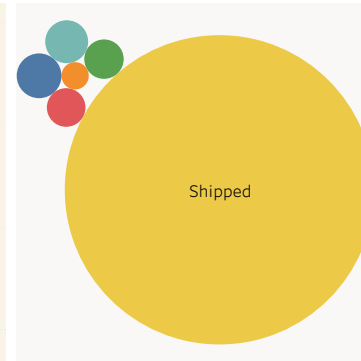

Revenue By Productline

Dealsize Distribution

Revenue By Status

- Year Id**
 - 2003
 - 2004
 - 2005
- Dealsize**
 - Large
 - Medium
 - Small
- Productline**
 - Classic Cars
 - Motorcycles
 - Planes
 - Ships
 - Trains
 - Trucks and Buses
 - Vintage Cars
- Status**
 - Cancelled
 - Disputed
 - In Process
 - On Hold
 - Resolved
 - Shipped

Sales by Productline and Order year

Monthly sales by country