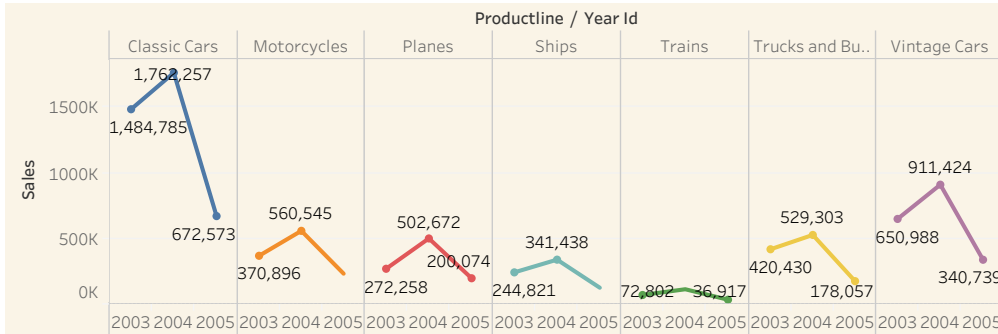

Revenue By Productline

Dealsize Distribution

Revenue By Status

- Year Id**
 - 2003
 - 2004
 - 2005
- Dealsize**
 - Large
 - Medium
 - Small
- Productline**
 - Classic Cars
 - Motorcycles
 - Planes
 - Ships
 - Trains
 - Trucks and Buses
 - Vintage Cars
- Status**
 - Cancelled
 - Disputed
 - In Process
 - On Hold
 - Resolved
 - Shipped

Sales by Productline and Order year

Monthly sales by country