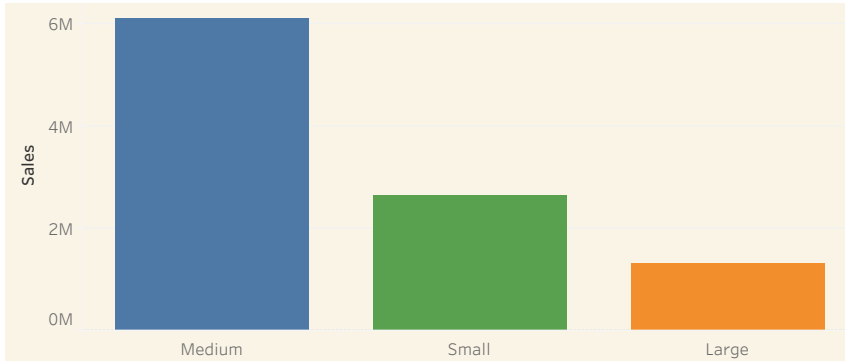

Revenue By Productline

Dealsize Distribution

Revenue By Status

- Year Id**
 - 2003
 - 2004
 - 2005
- Dealsize**
 - Large
 - Medium
 - Small
- Productline**
 - Classic Cars
 - Motorcycles
 - Planes
 - Ships
 - Trains
 - Trucks and Buses
 - Vintage Cars
- Status**
 - Cancelled
 - Disputed
 - In Process
 - On Hold
 - Resolved
 - Shipped

Sales by Productline and Order year

Monthly sales by country