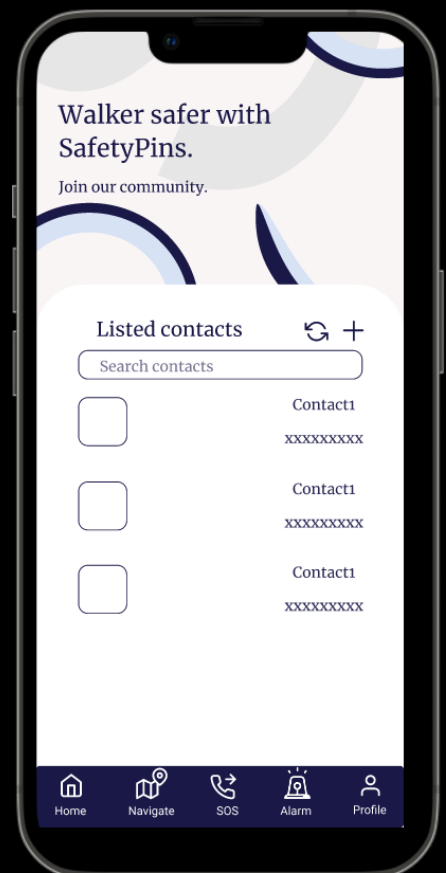

Splash Screen

Tutorial Screens

Register and Login screens

Walker safer with
SafetyPins.

Join our community.

Register

[Already a member? Login](#)

Walker safer with
SafetyPins.

Join our community.

Log in

[New here? Register](#)

[Forgot password?](#)  

Home Screen

Navigation screen

Street lights marked in yellow dotted lines

Alarm siren screens

Emergency contact screens

Emergency contact forms

User Profile