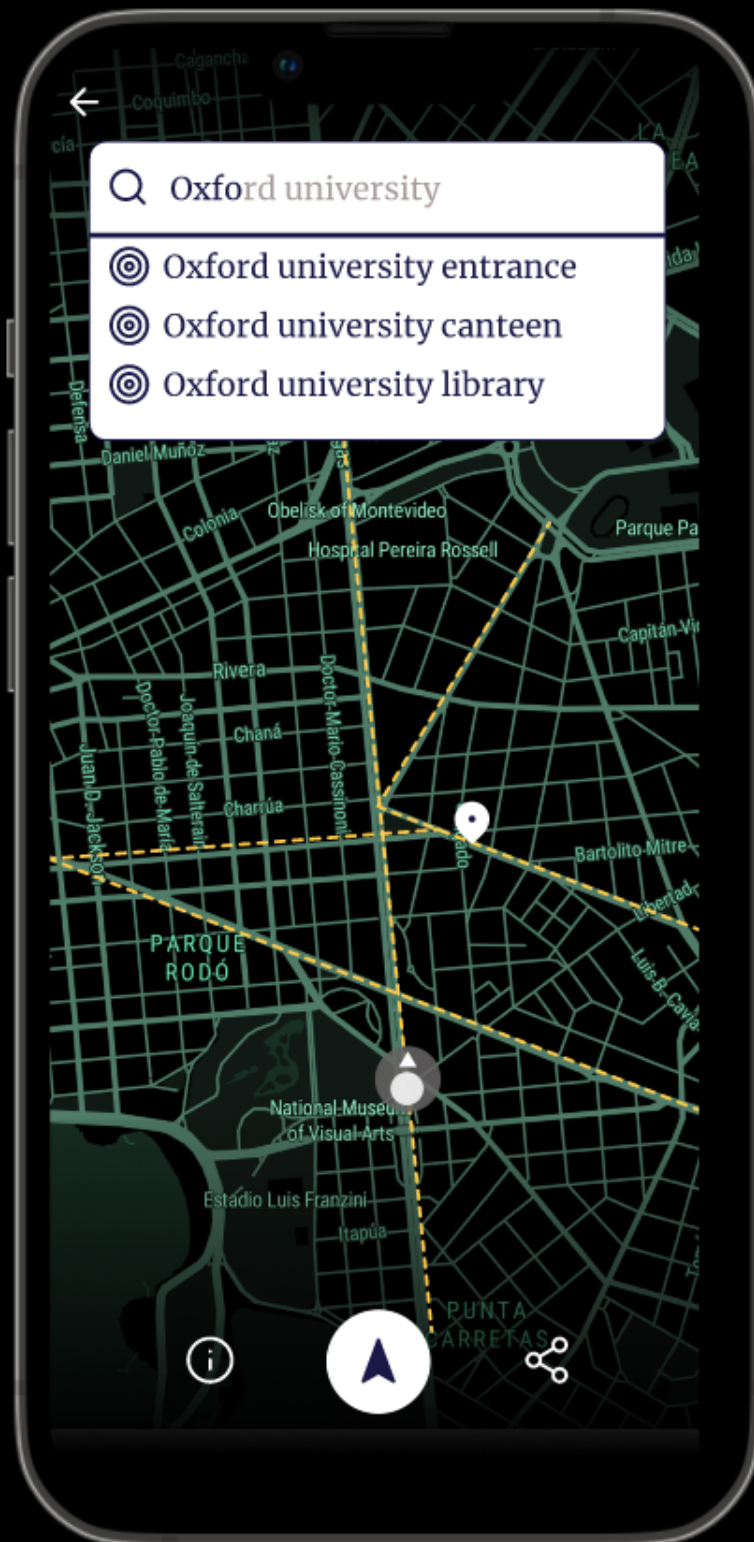

Splash Screen

Tutorial Screens

Register and Login screens

Walker safer with
SafetyPins.

Join our community.

Register

[Already a member? Login](#)

Walker safer with
SafetyPins.

Join our community.

Log in

[New here? Register](#)

[Forgot password?](#)  

Home Screen

Navigation screen

Street lights marked in yellow dotted lines

Alarm siren screens