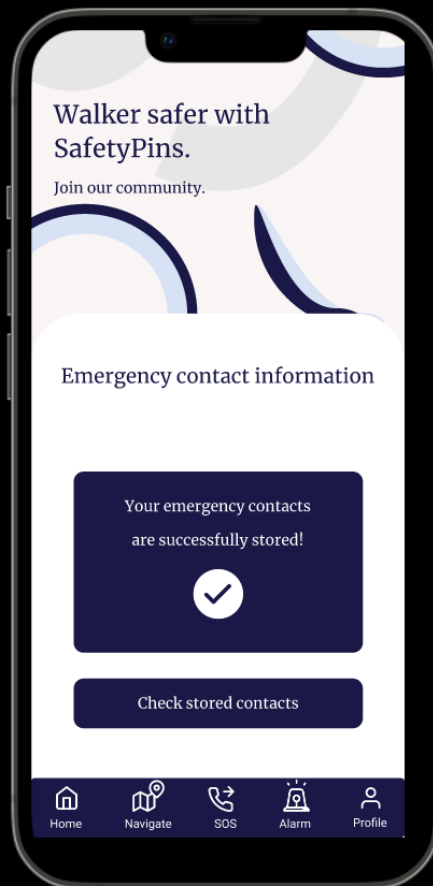

Emergency contact forms