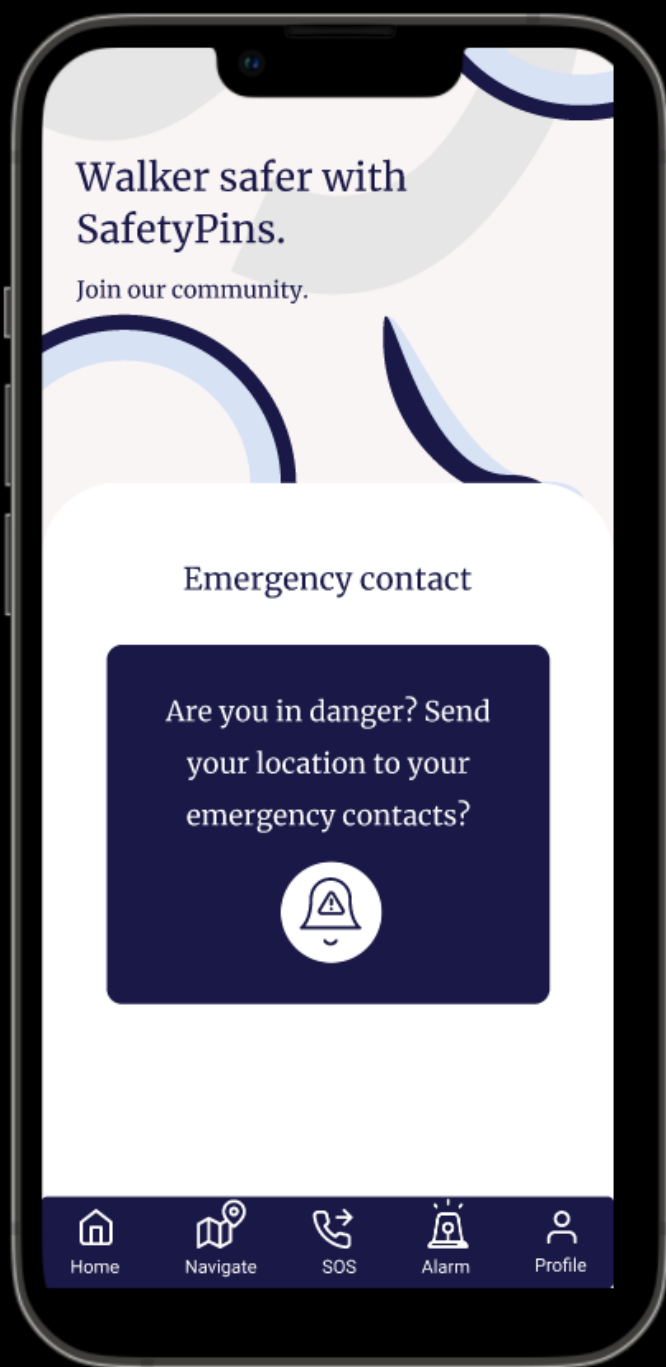

Emergency contact screens