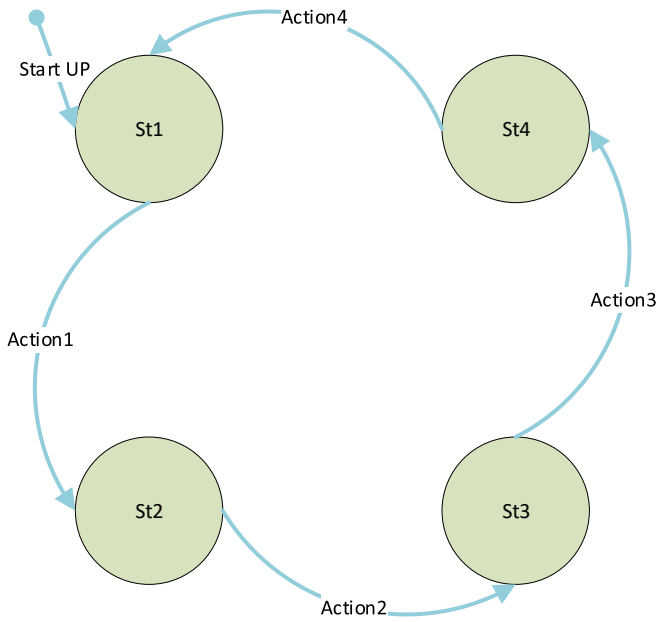

Concrete

Prerequisite:

- All concrete States collapse to 1 Abstract State. (imagine a simple one window application )
- All concrete Actions are performed by the same button widget

Abstract as is

Abstract as (also) expected