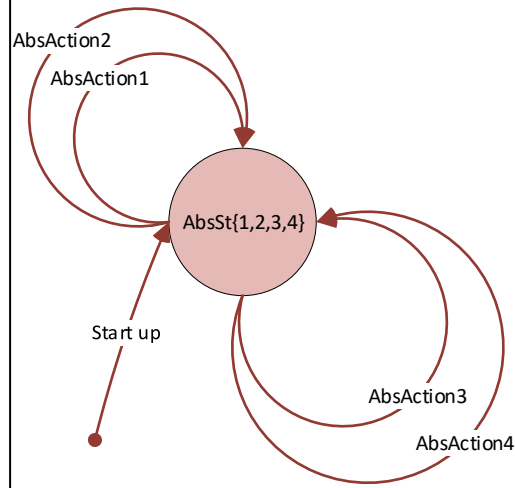

Concrete

Prerequisite:

- All concrete States collapse to 1 Abstract State. (imagine a simple one window application )
- All concrete Actions are performed by the same button widget

Abstract as is

Abstract as (also) expected